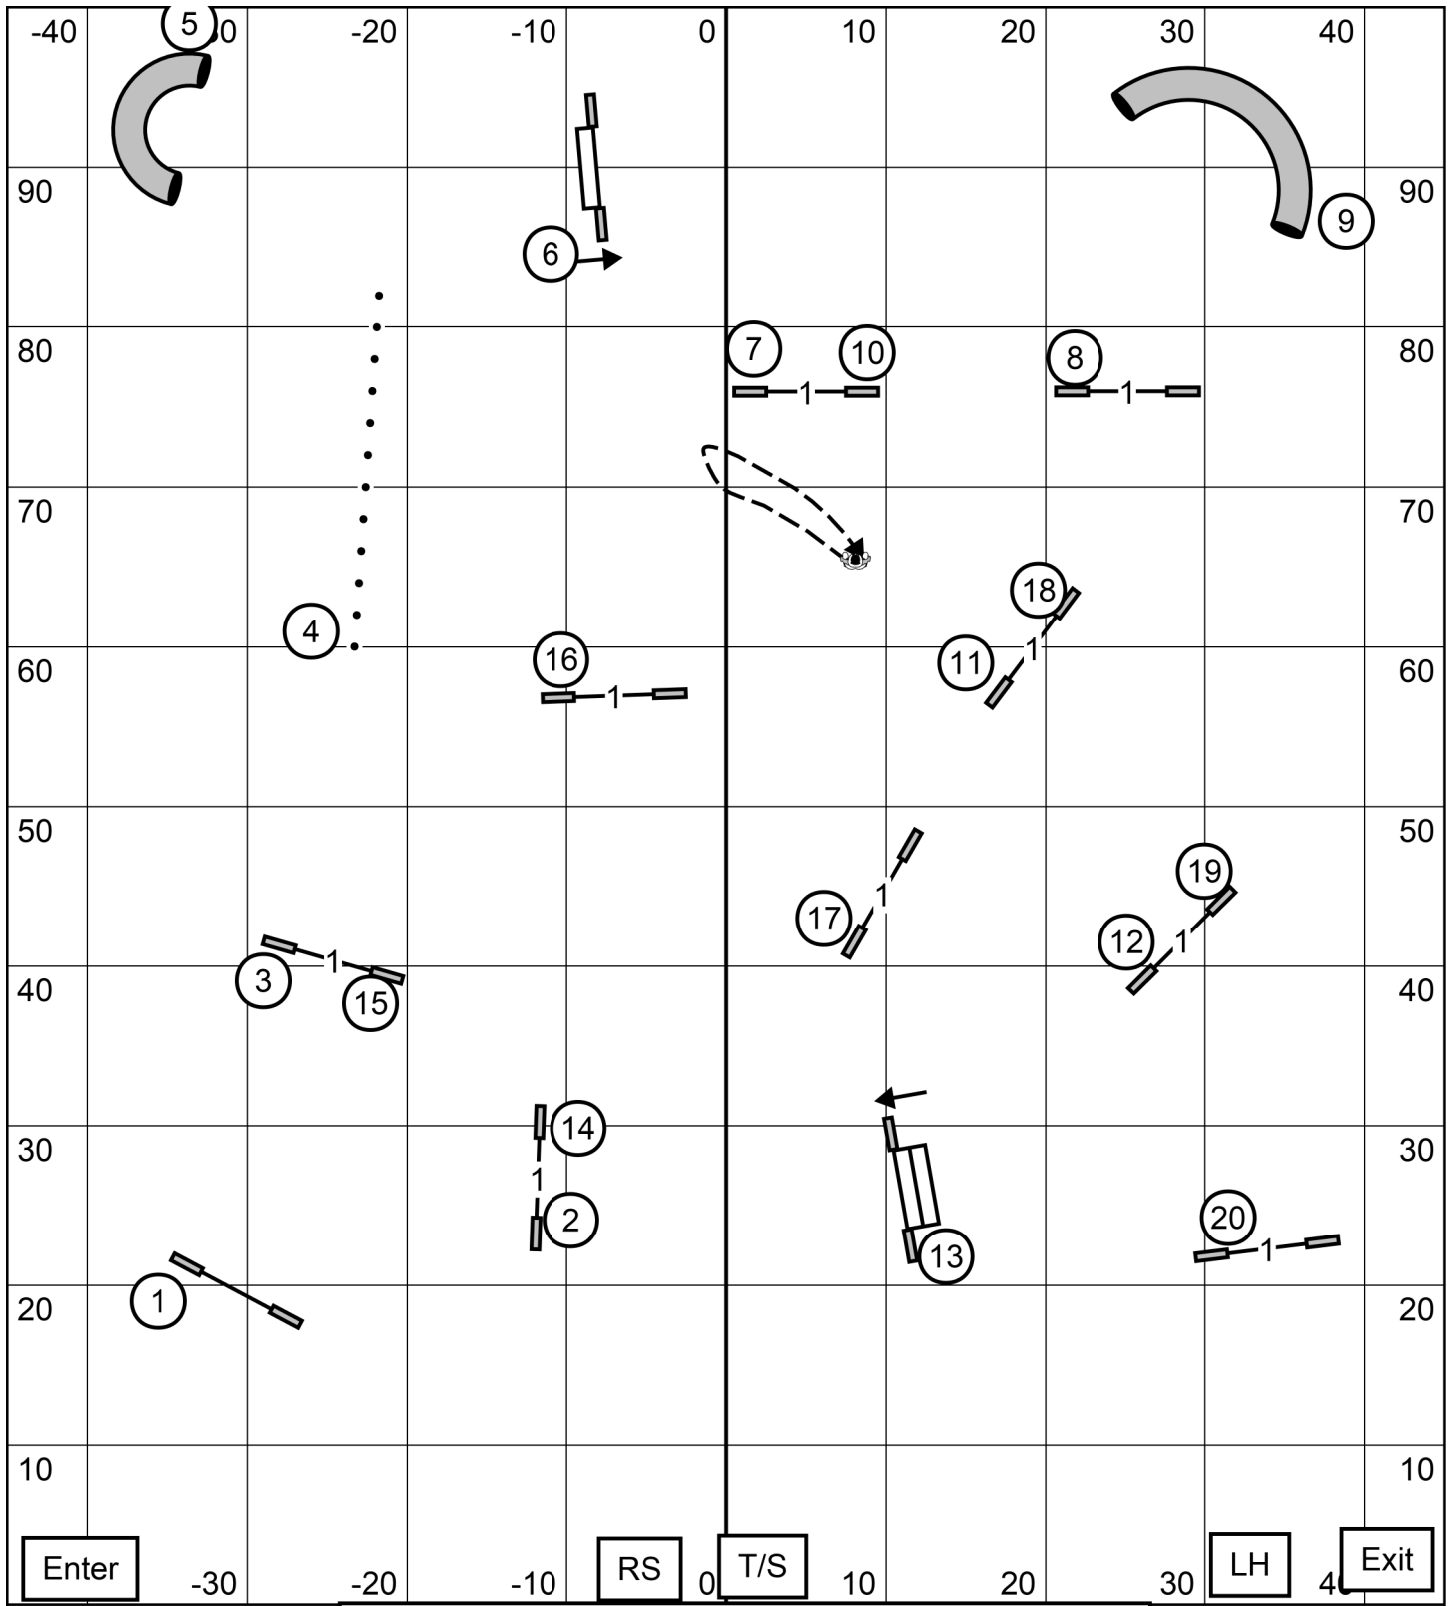

PREM

Gateway Agility Club Gray Summit, MO Indoors on turf
Sat 7/30/2022 Premier JWW Cjosling E-Timing

JWW