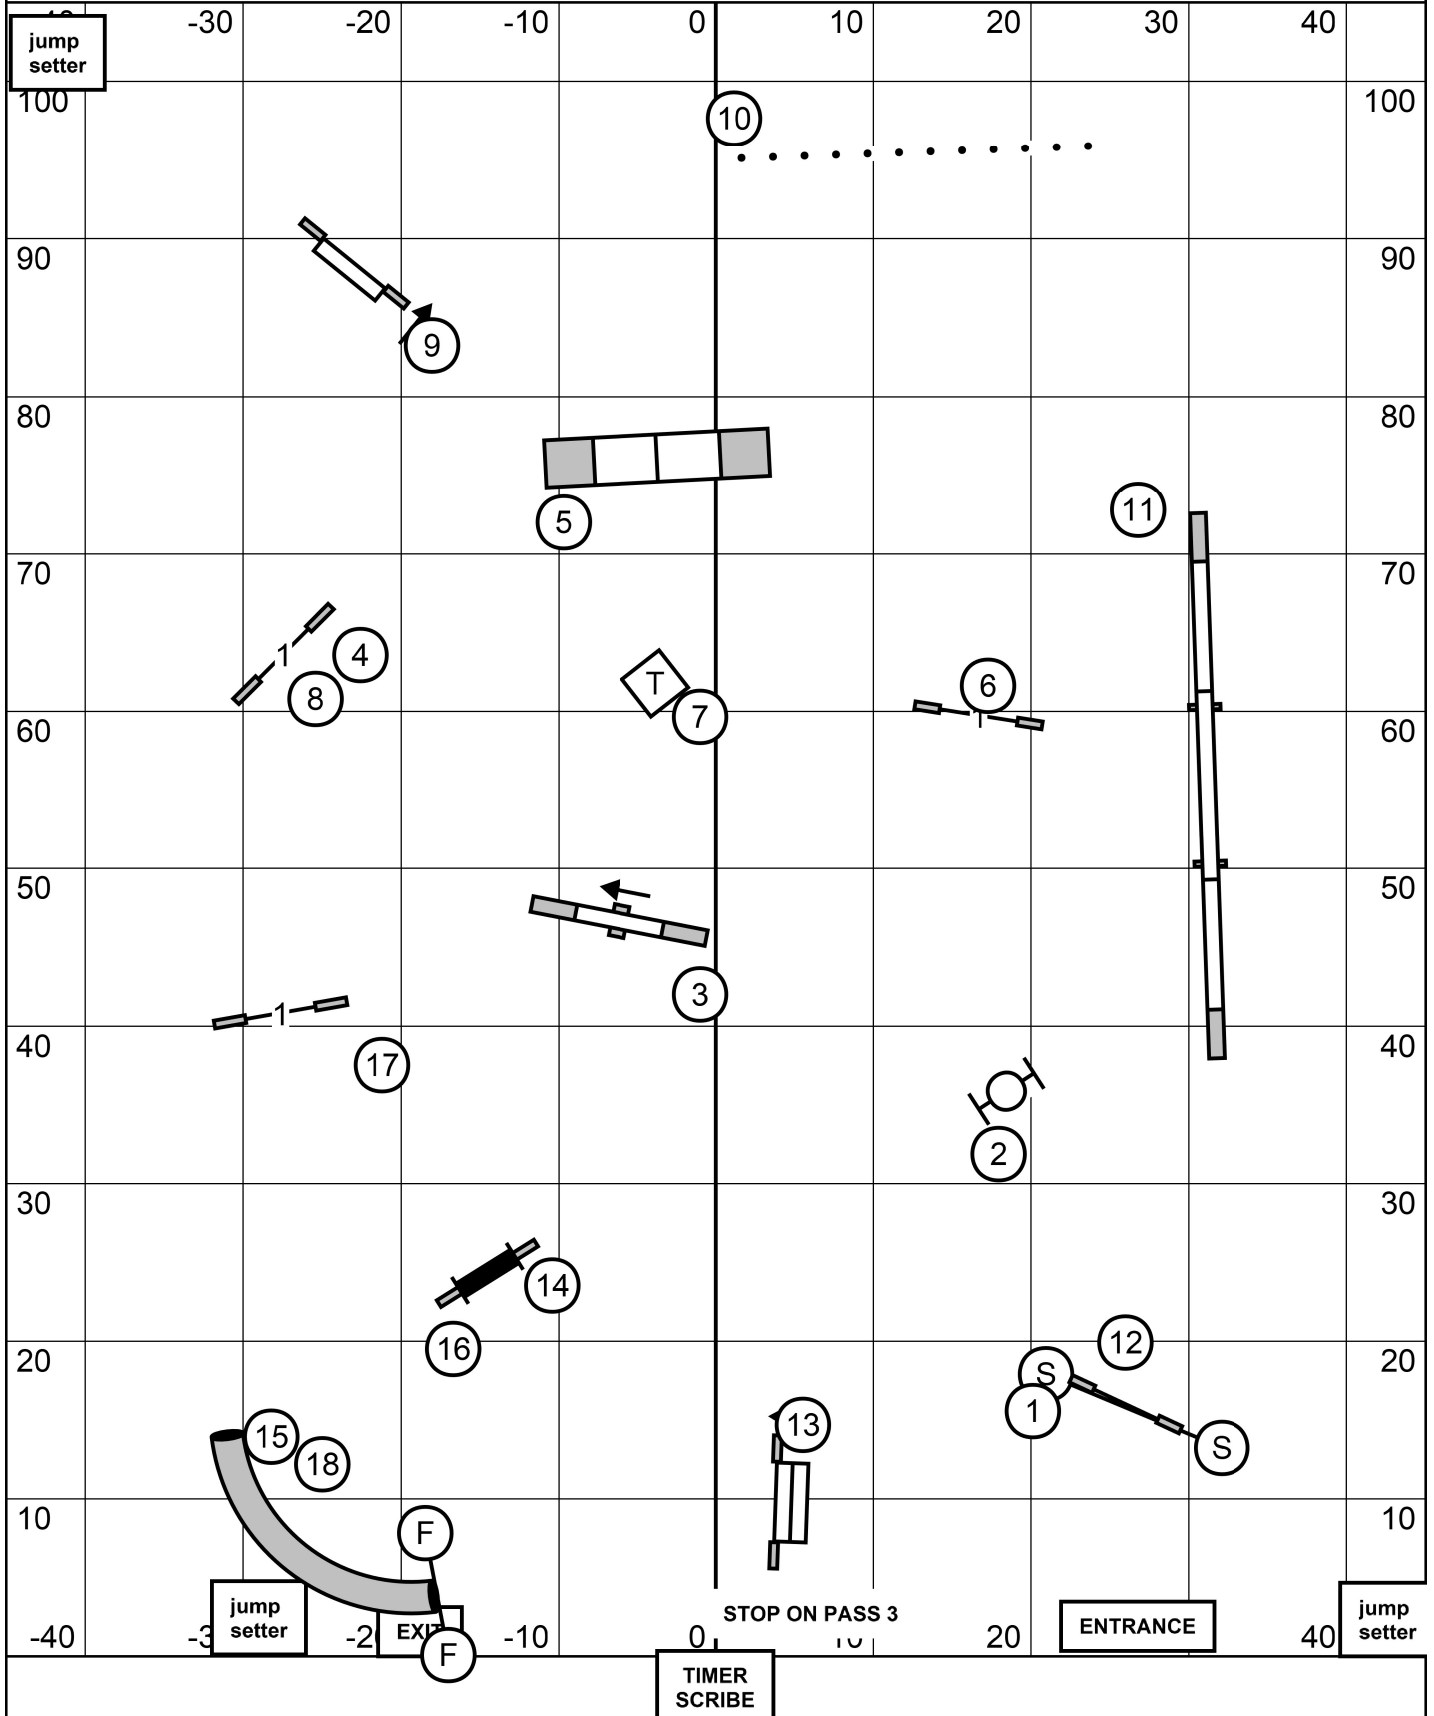

MASTER/EXCELLENT STANDARD

Gateway Agility Club of Suburban St. Louis, Gray Summit MO

Saturday July 30, 2022 Judge: Mark Upshaw
90 x 105 Indoors / Soccer Turf