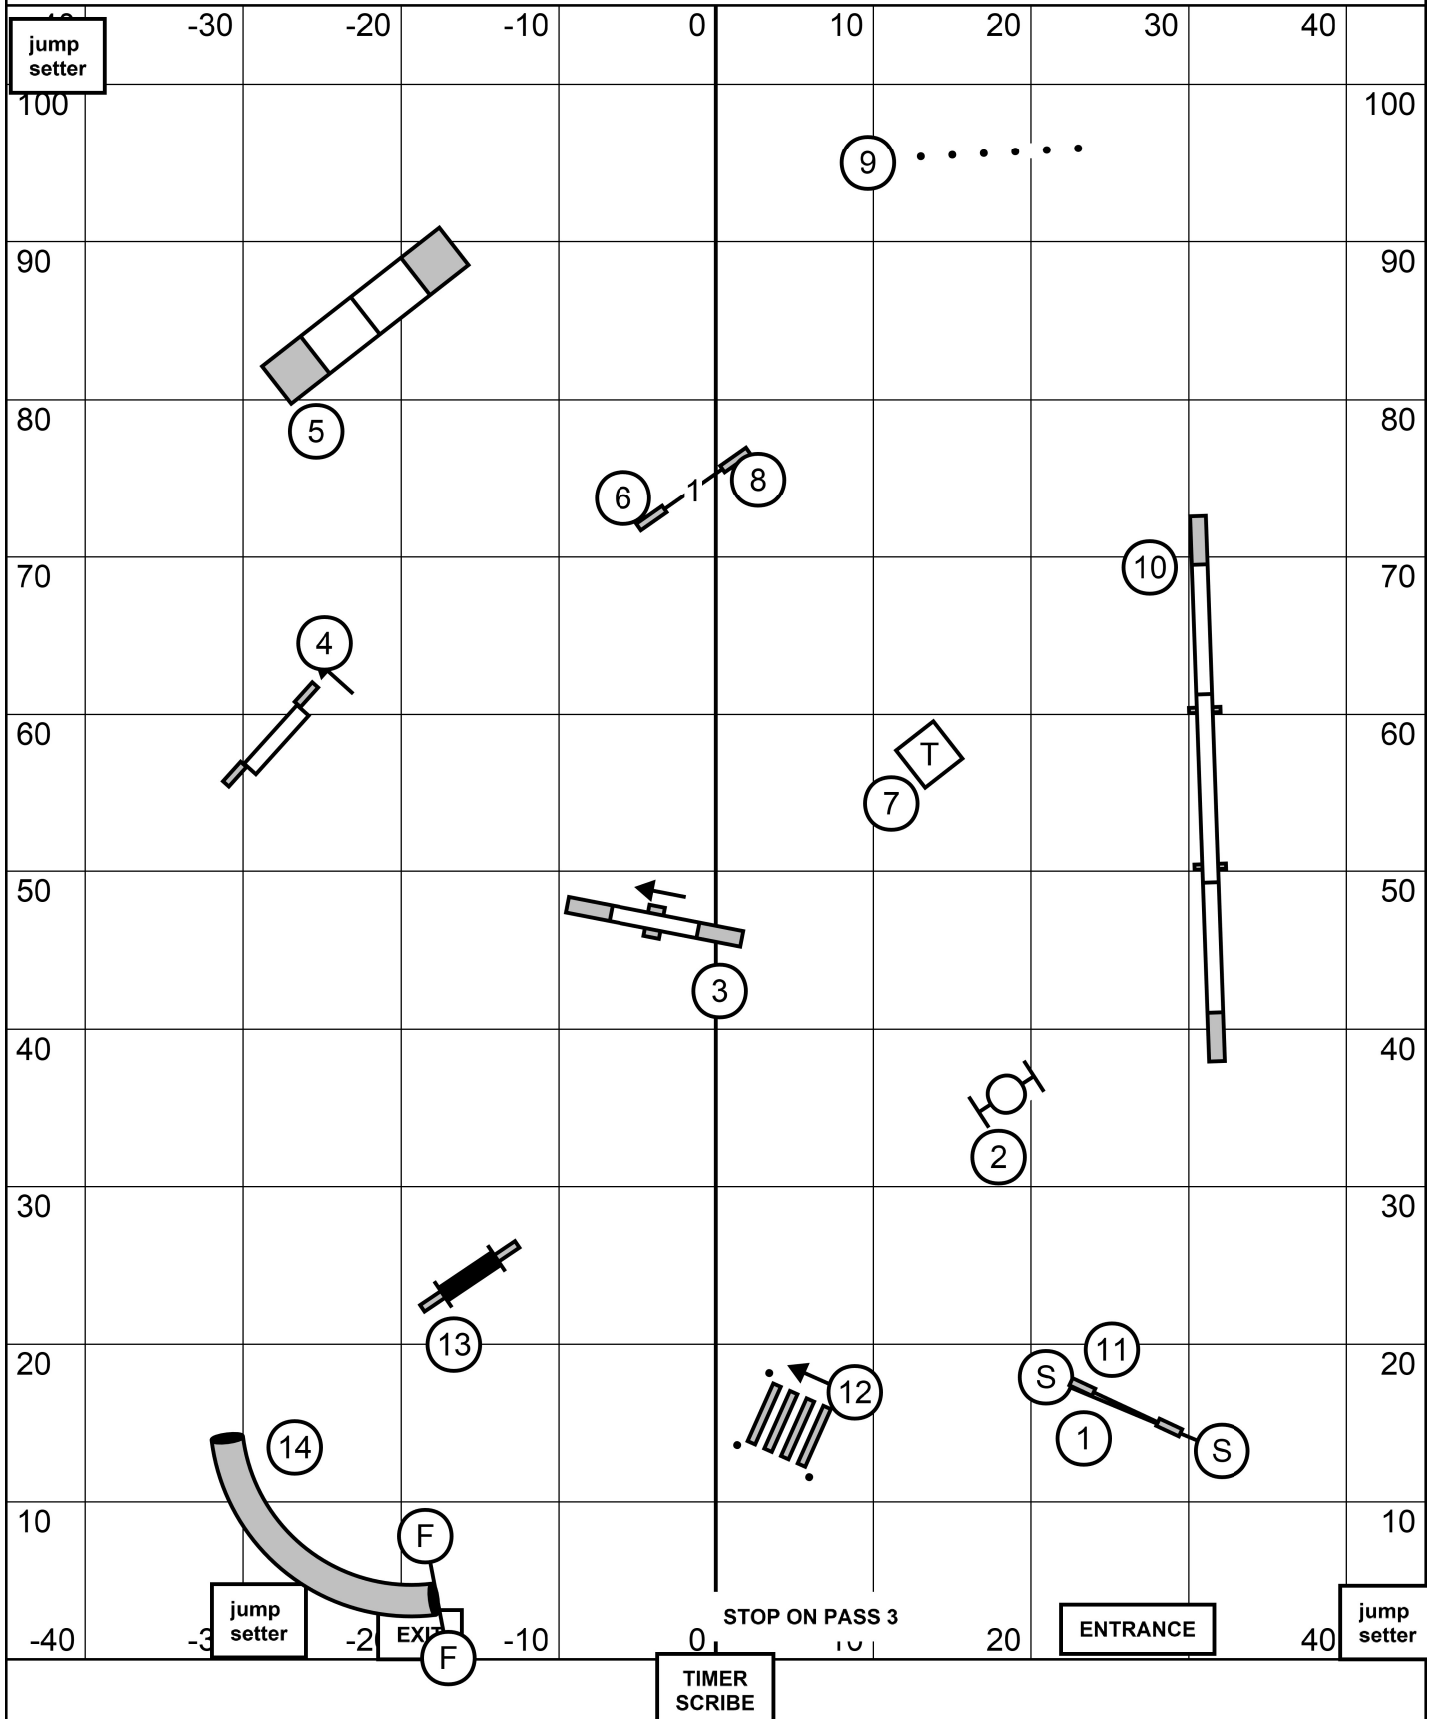

NOVICE STANDARD

Gateway Agility Club of Suburban St. Louis, Gray Summit MO

Saturday July 30, 2022 Judge: Mark Upshaw
90 x 105 Indoors / Soccer Turf