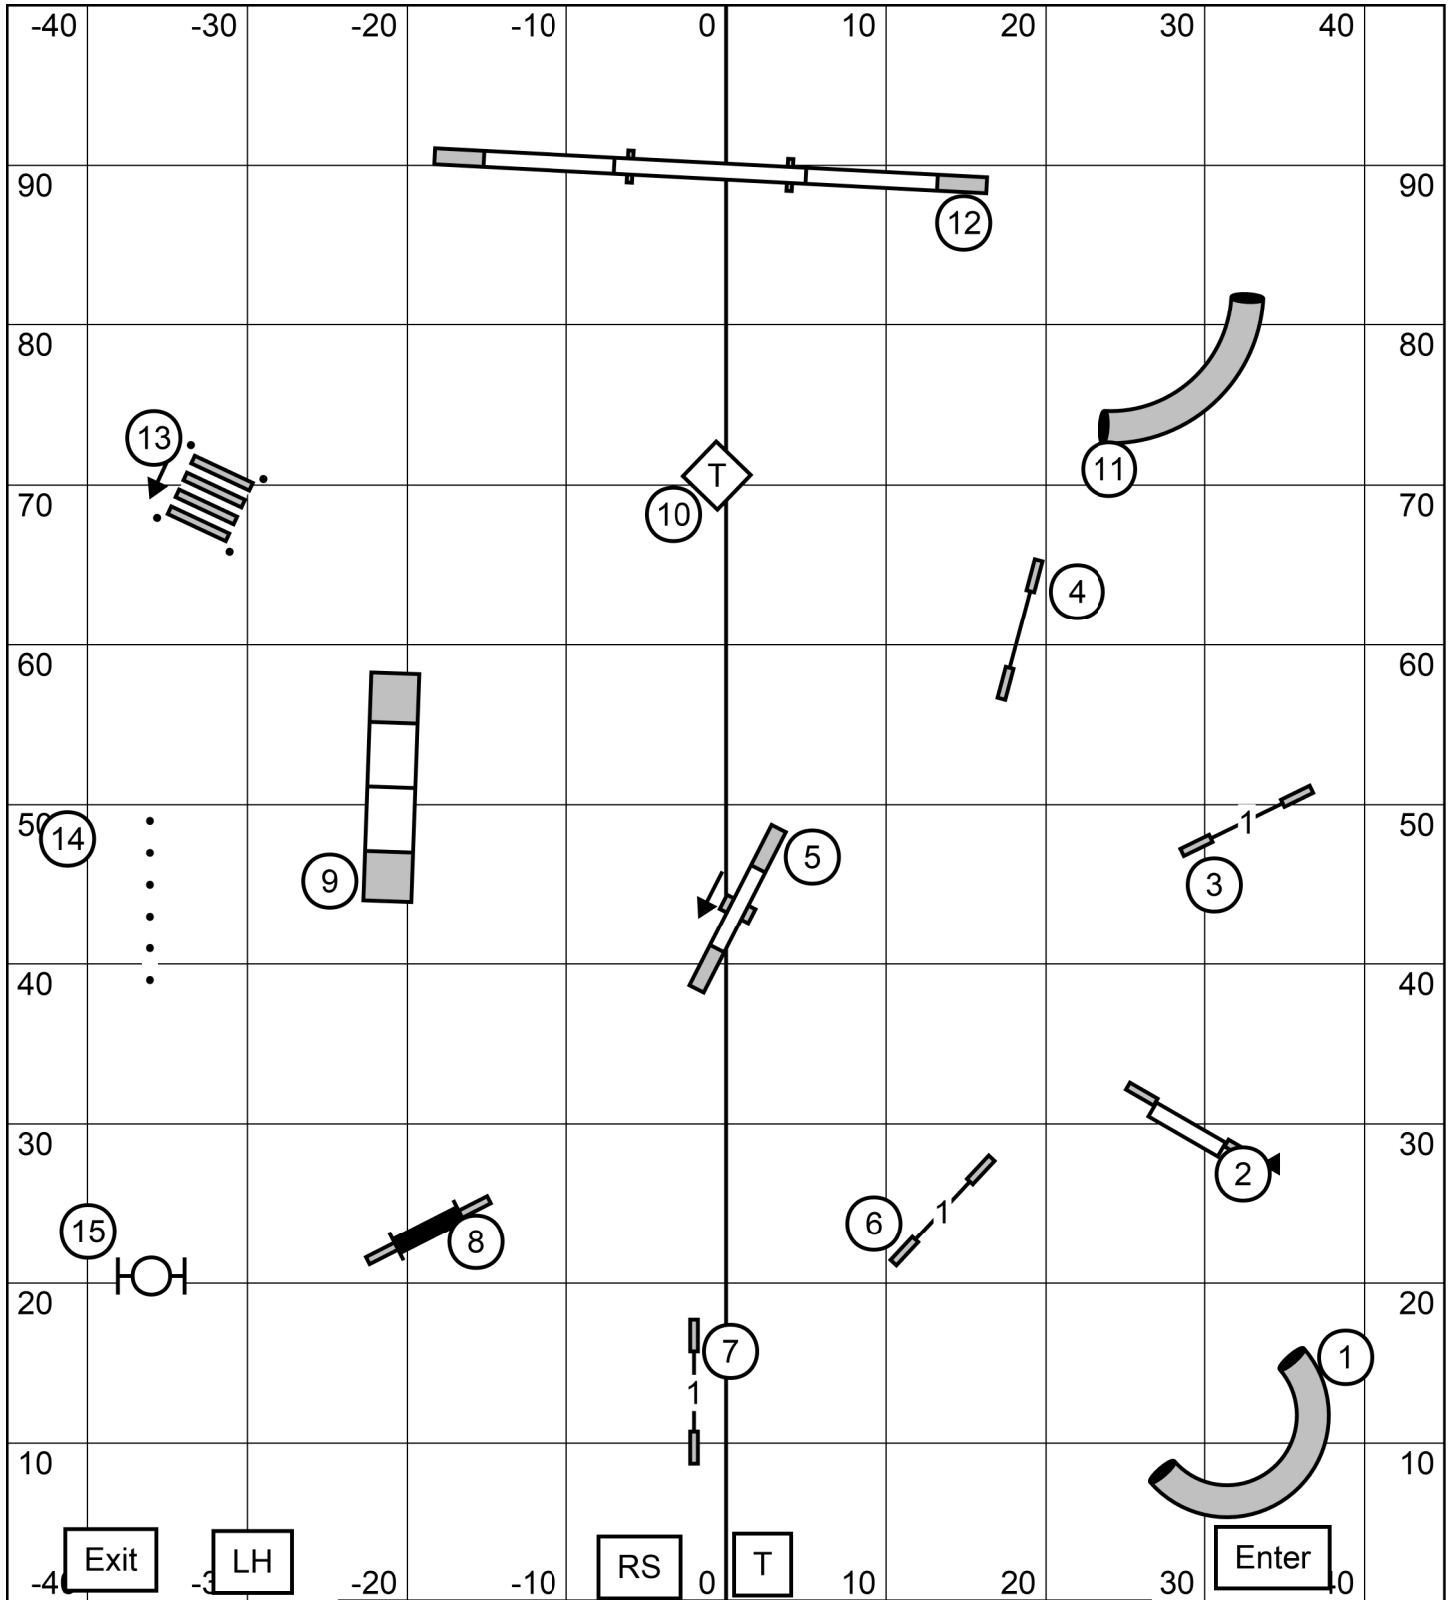

NOV

Gateway Agility Club Gray Summit, MO Indoors on turf
Fri 7/29/2022 Novice STD Cjosling E-Timing

STD