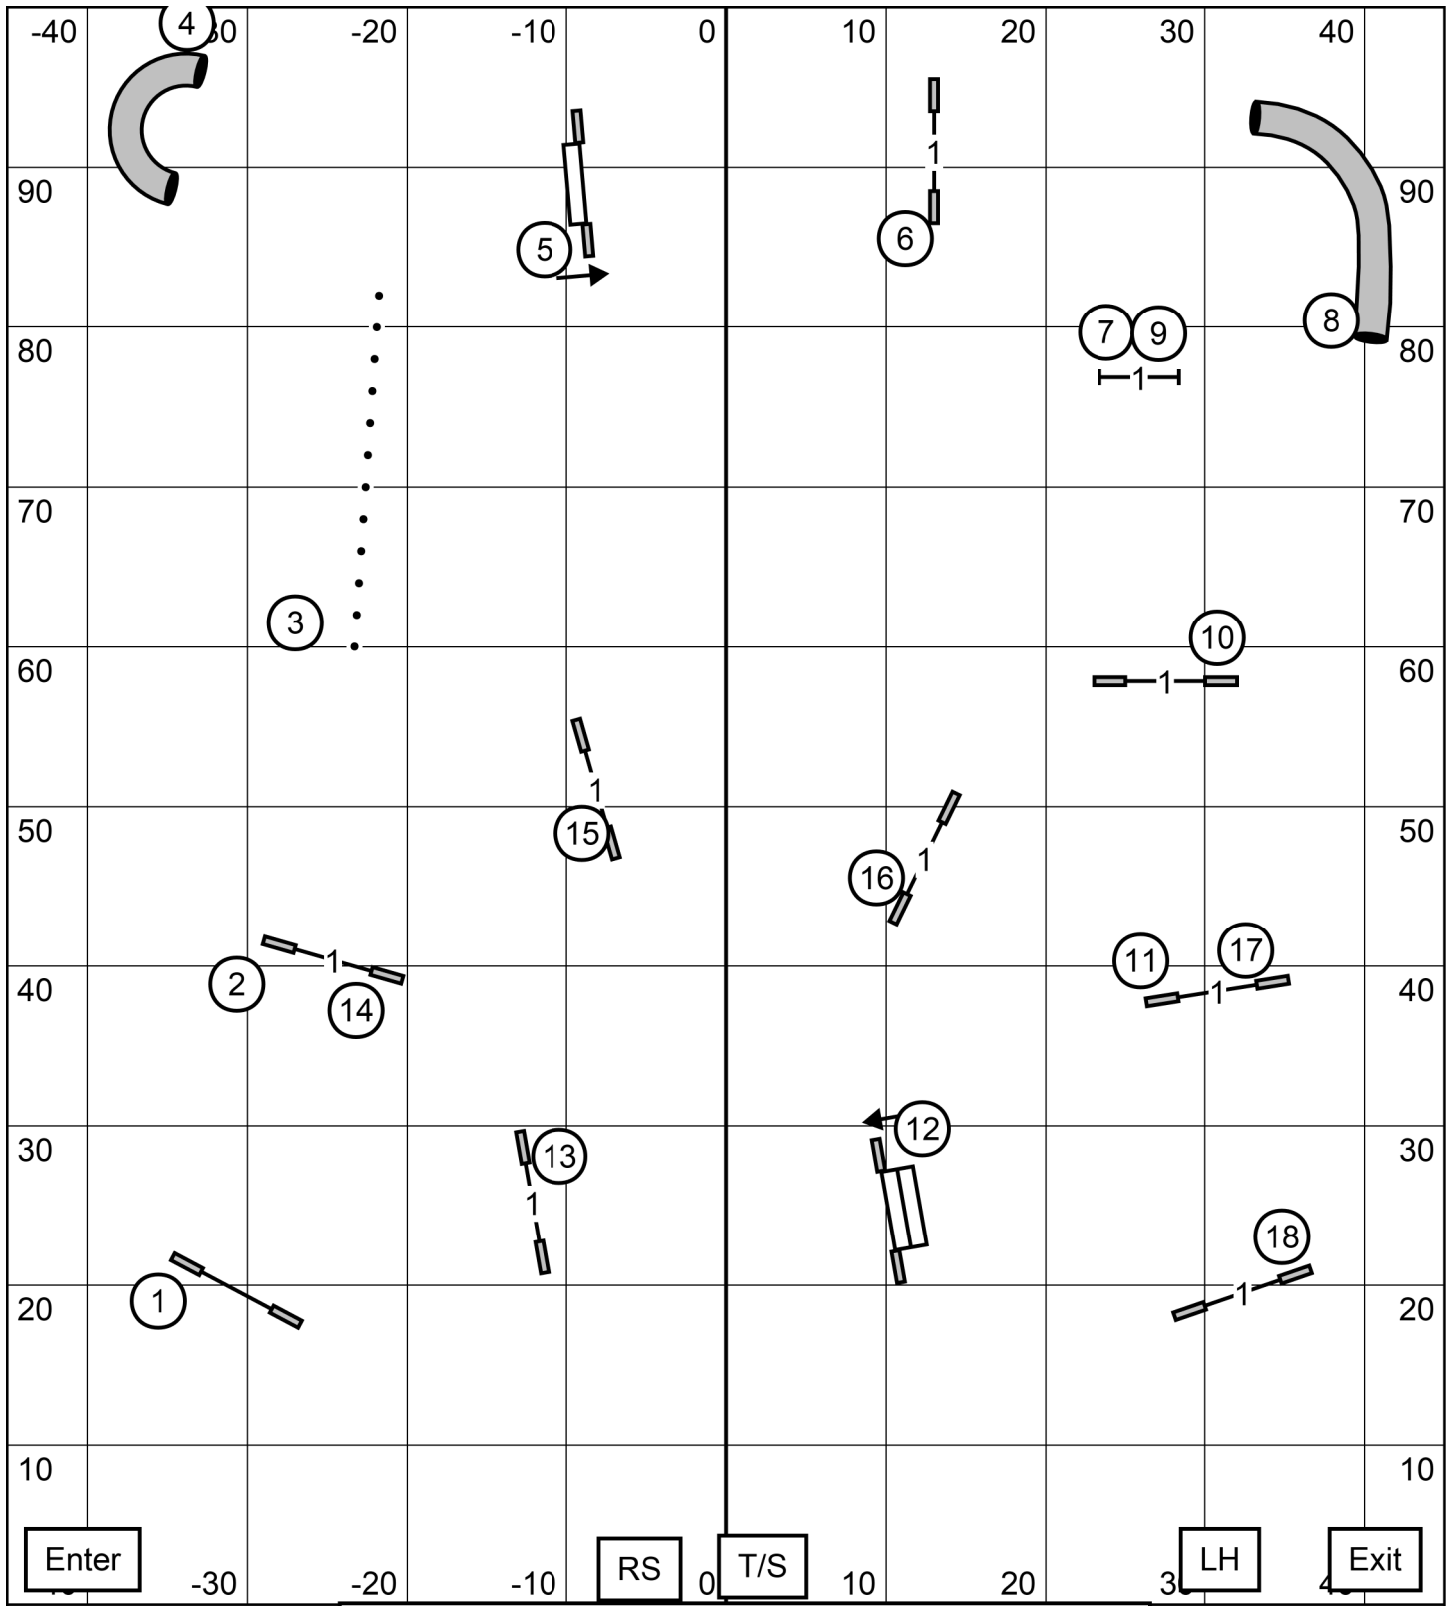

EXC/MST

Gateway Agility Club Gray Summit, MO Indoors on turf
Sat 7/30/2022 EXC/MST JWW Cjosling E-Timing

JWW