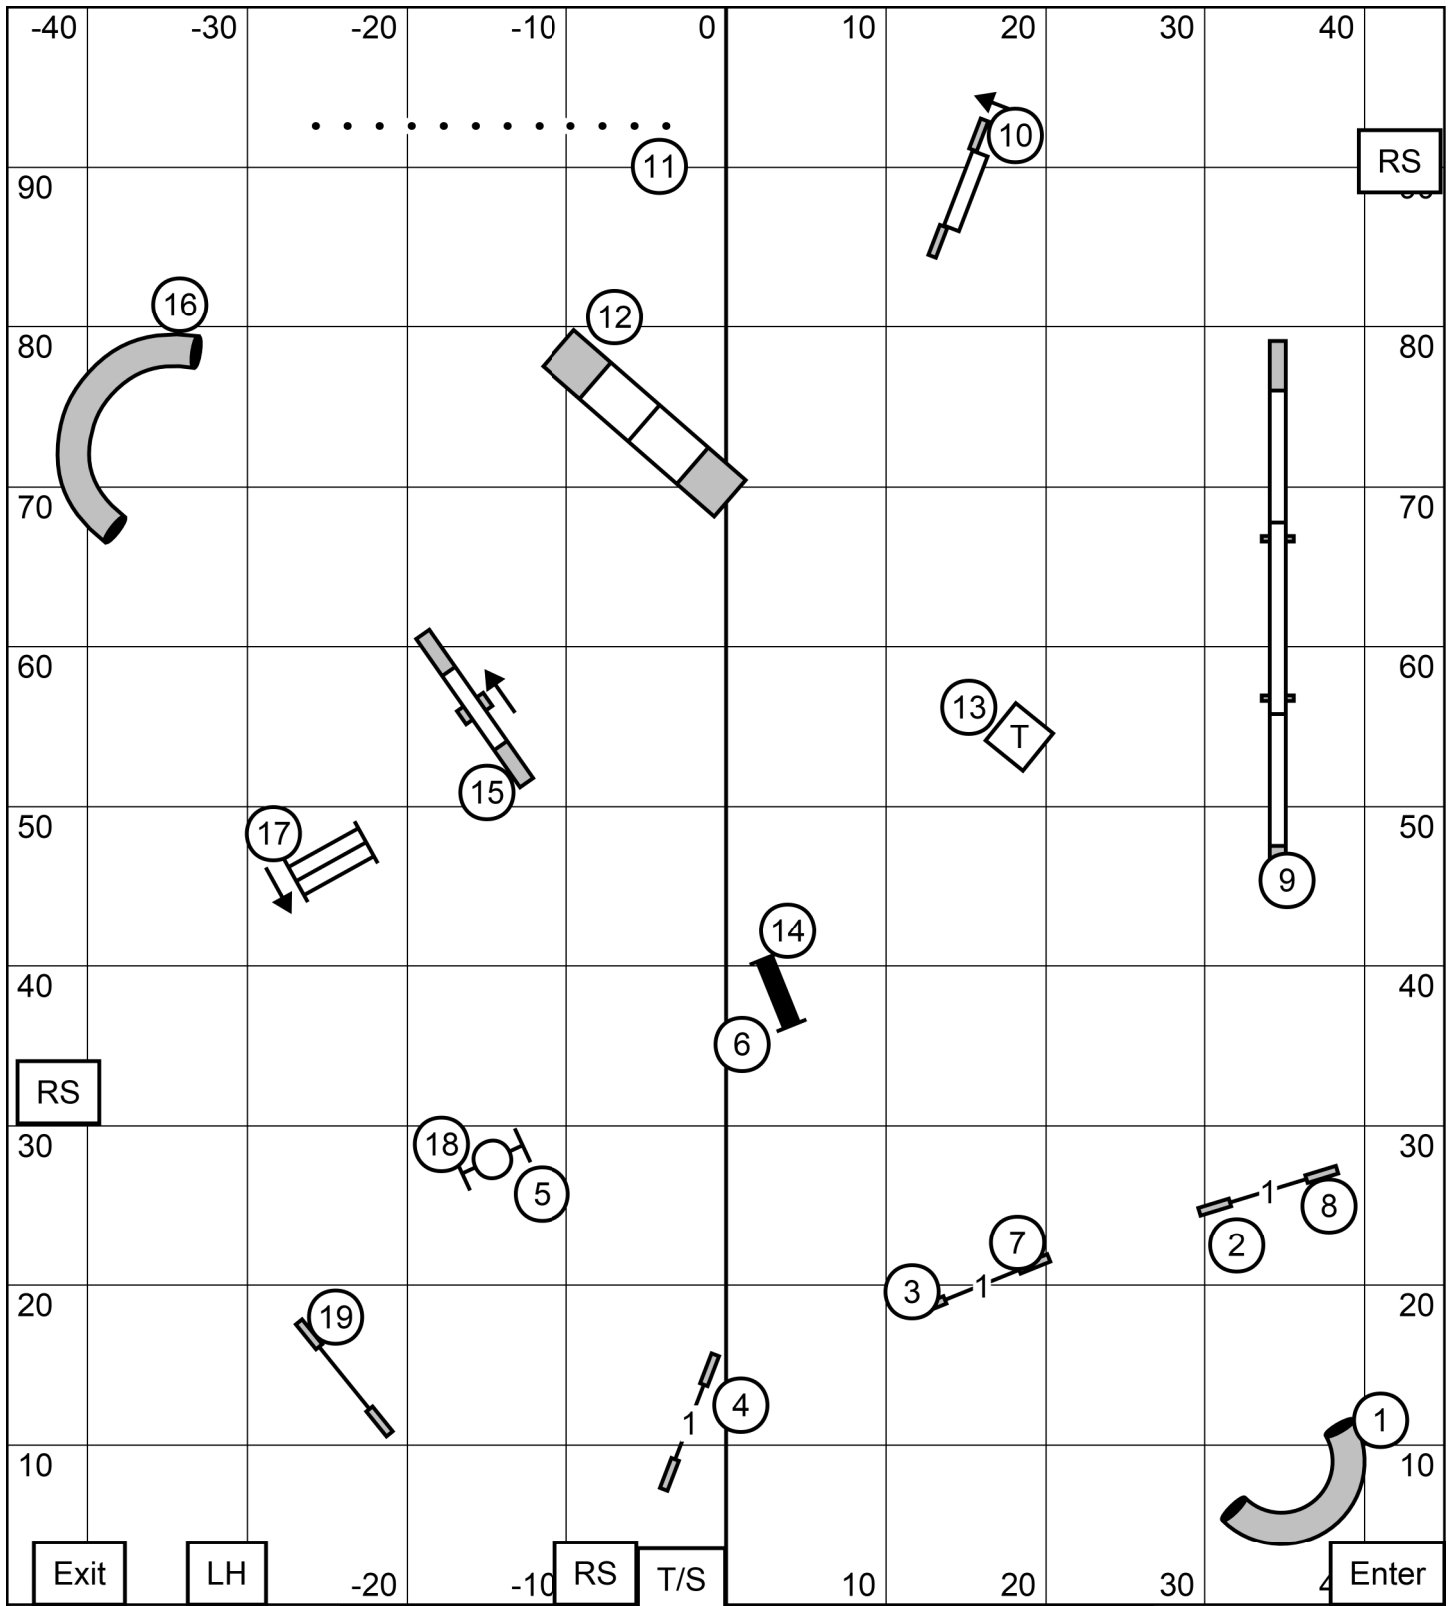

EXC/MST

Gateway Agility Club Gray Summit, MO Indoors on turf
Sun 7/31/2022 EXC / MST STD Cjosling E-Timing

STD

Exit

LH

-20

-10

RS

T/S

10

20

30

Enter

RS

90

80

70

60

50

40

30

20

10

RS

80

70

60

50

40

30

20

10