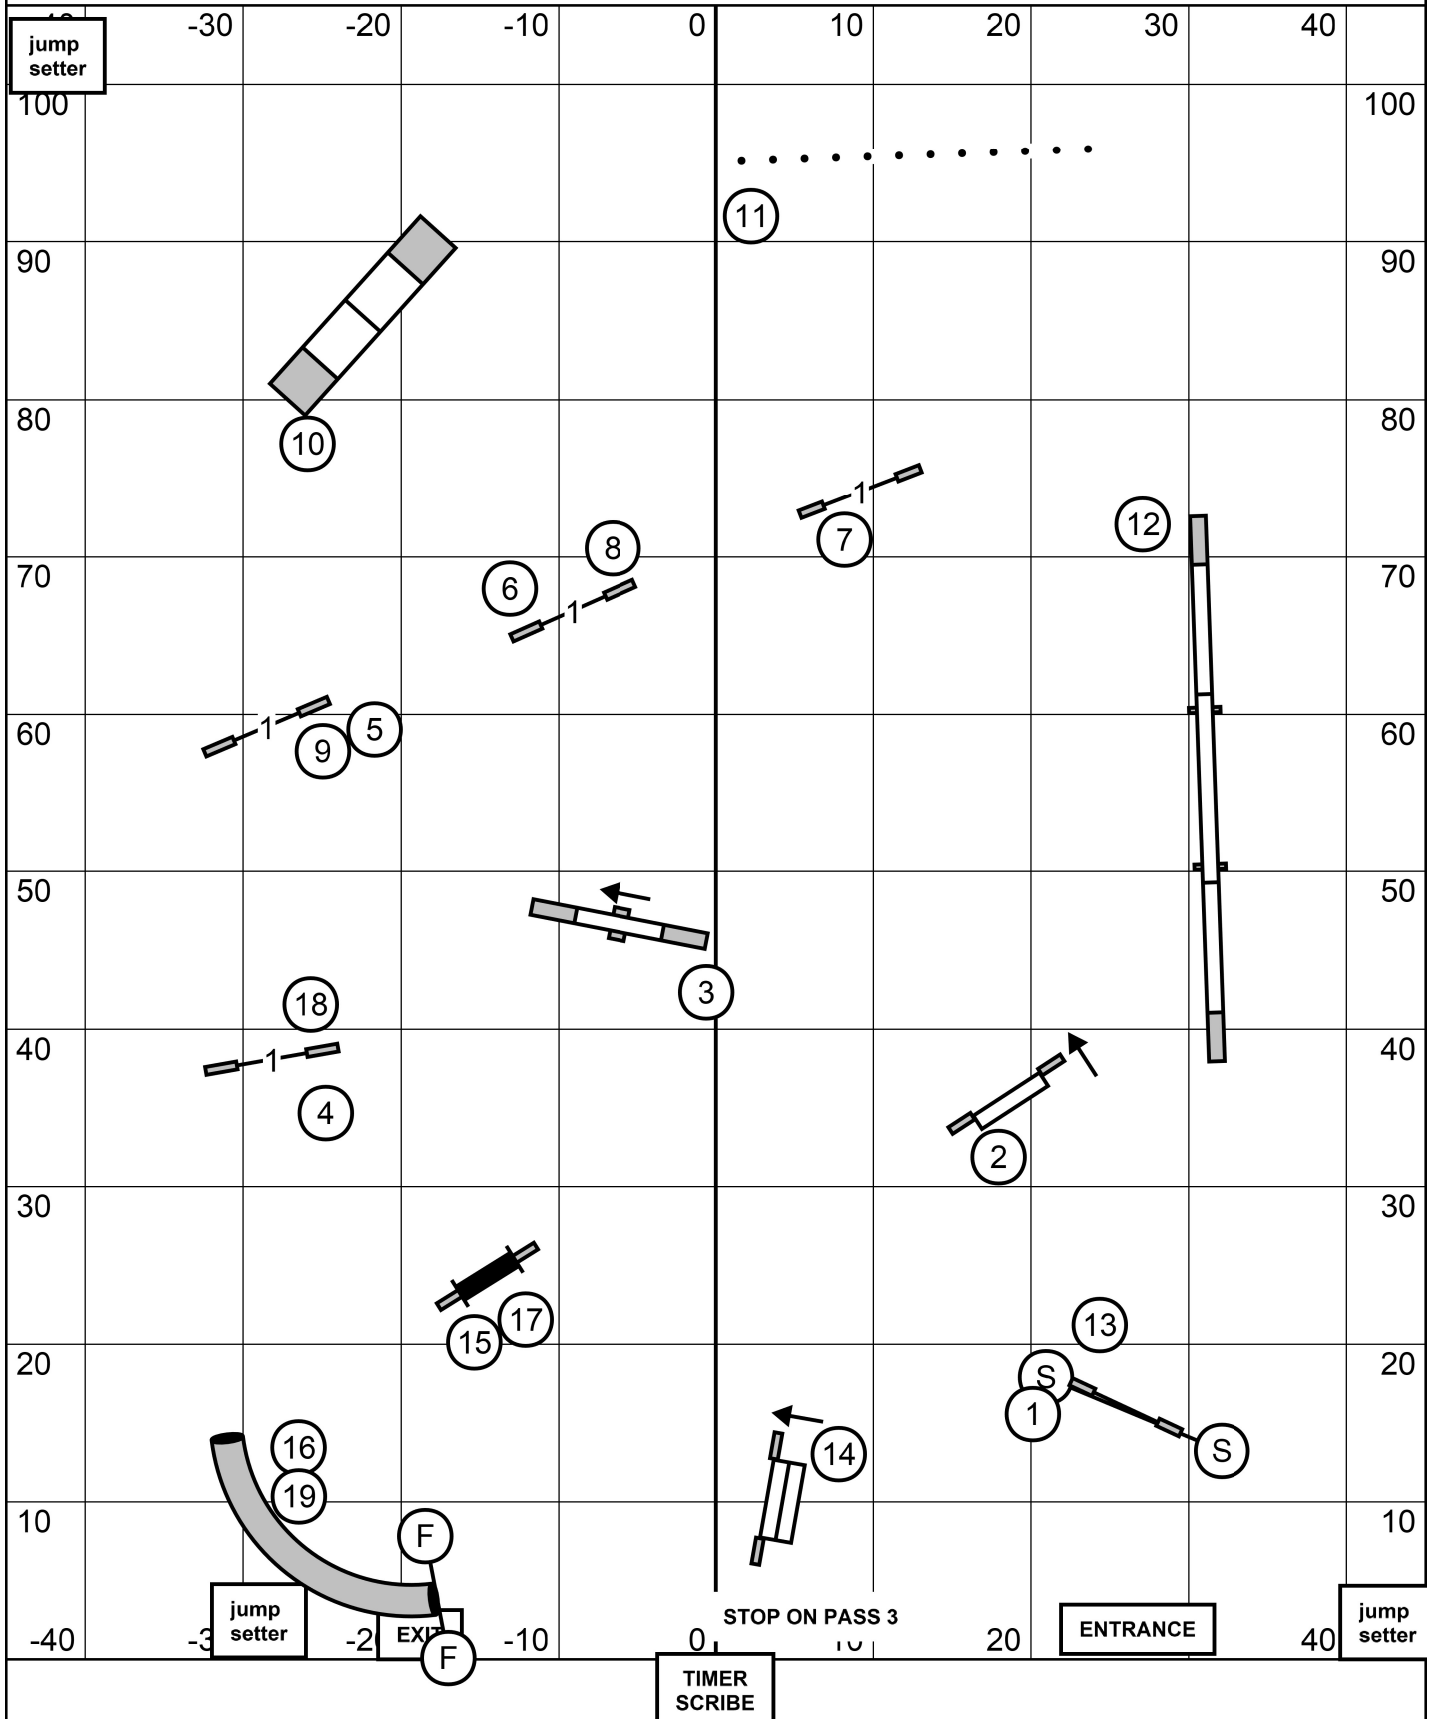

PREMIER STANDARD

Gateway Agility Club of Suburban St. Louis, Gray Summit MO

Saturday July 30, 2022 Judge: Mark Upshaw
90 x 105 Indoors / Soccer Turf