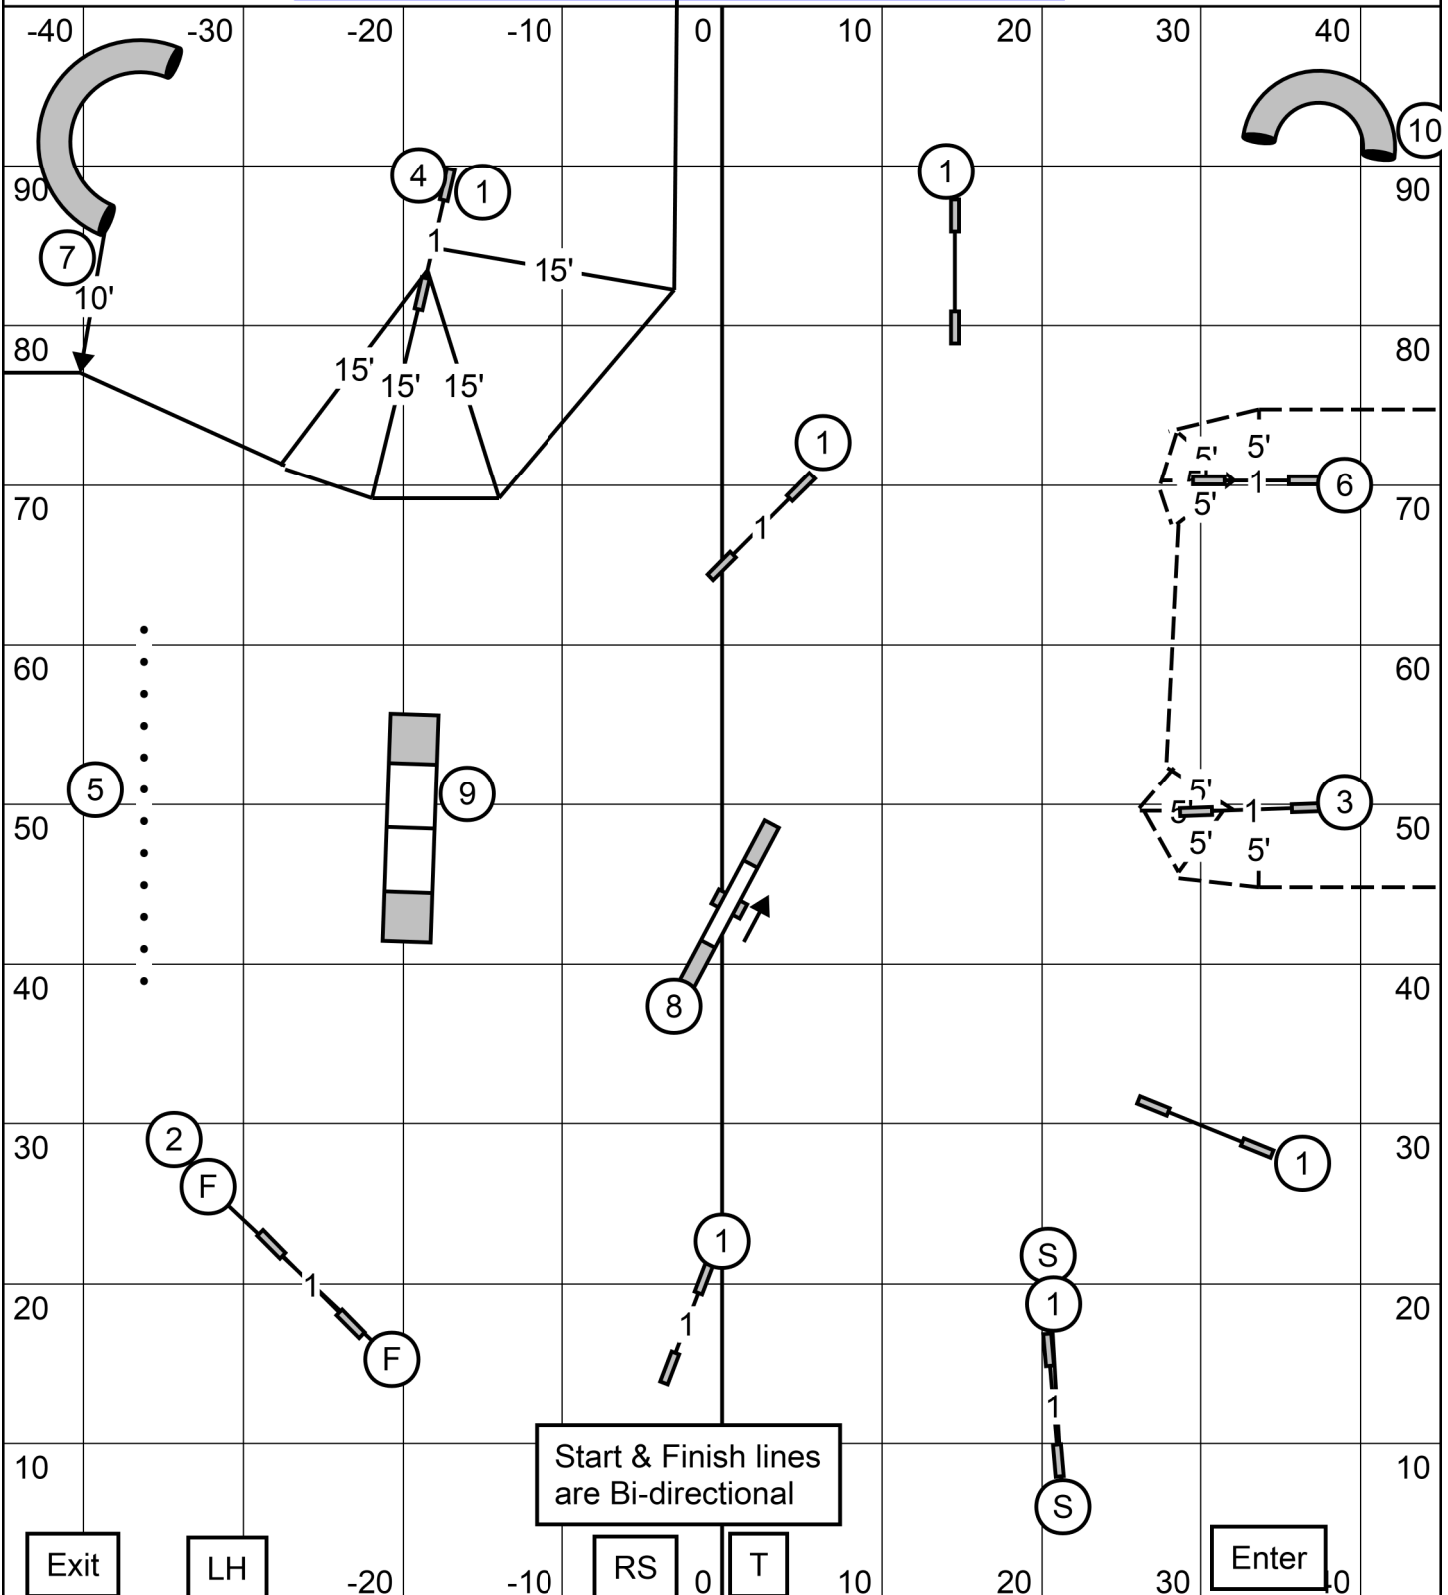

**BONUS EXC 1 - 7 - 4 OPN 7 - 4
NOV 3 - 6 or 6 - 3**

Exit

LH

RS

T

Enter

E O N

Gateway Agility Club Gray Summit, MO Indoors on turf
Fri 7/29/2022 E O N FST Cjosling E-Timing