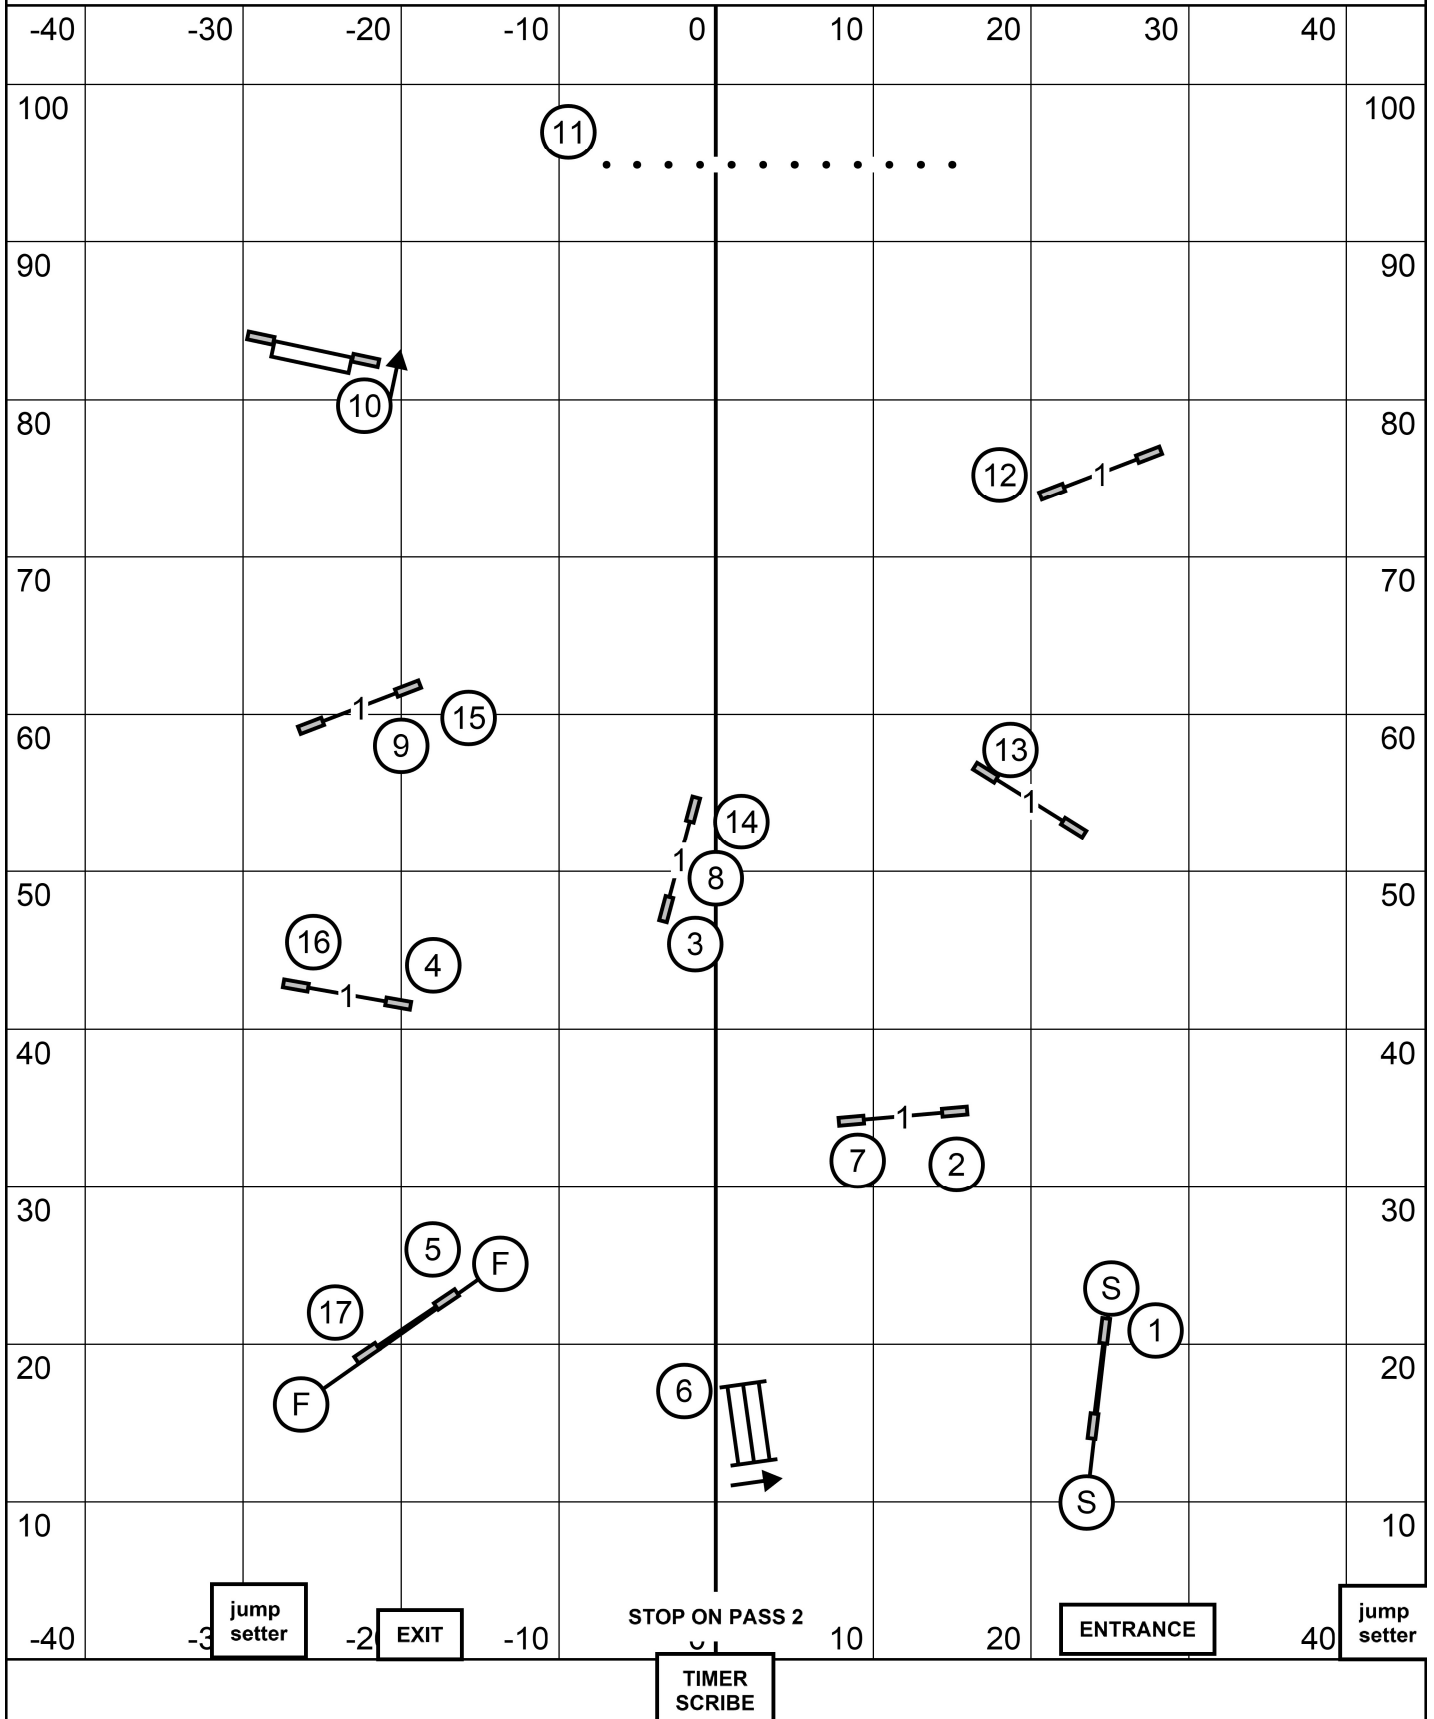

OPEN JUMPERS WITH WEAVES

Gateway Agility Club of Suburban St. Louis, Gray Summit MO

Friday July 29, 2022 Judge: Mark Upshaw
90 x 105 Indoors / Soccer Turf