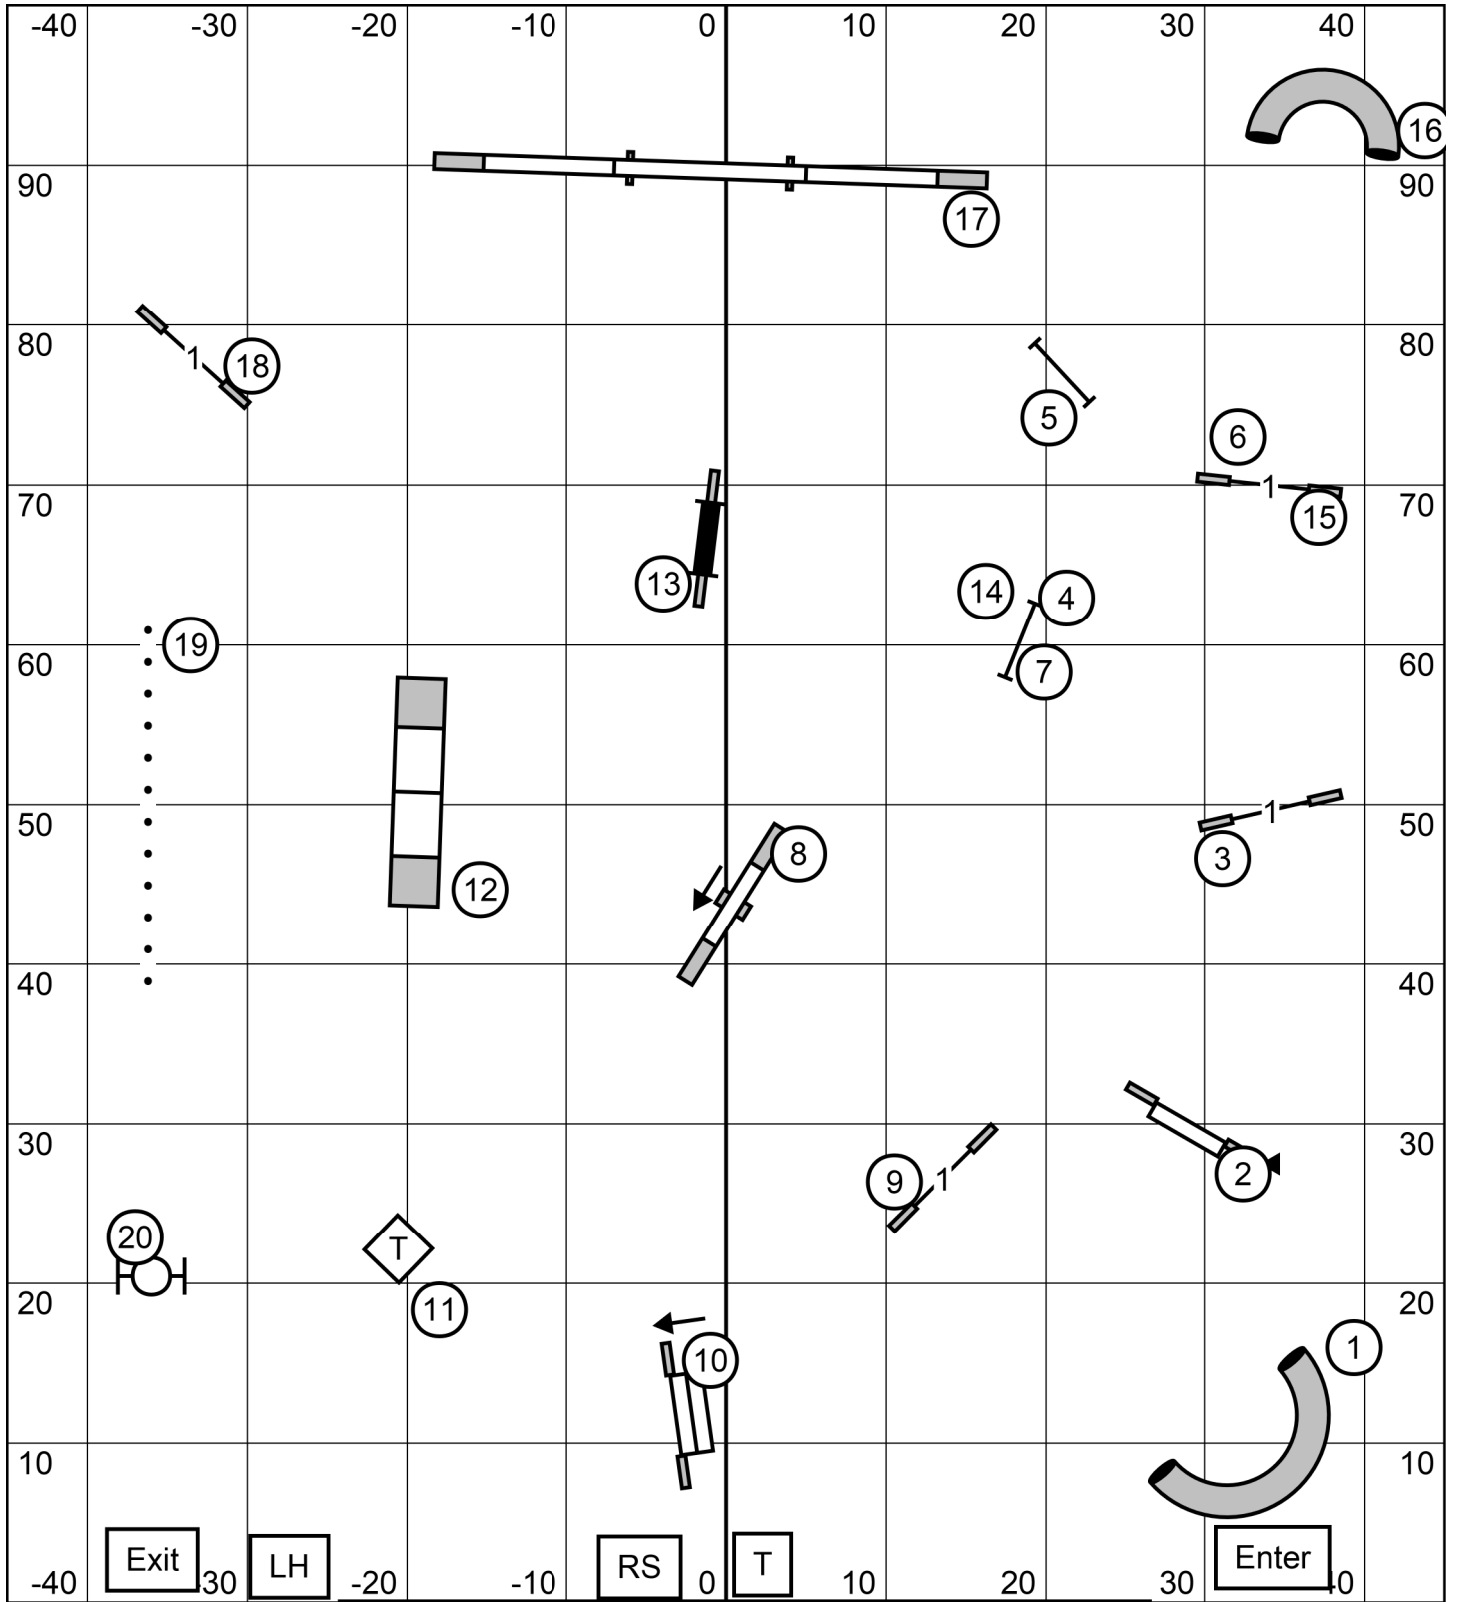

EXC/MST

Gateway Agility Club Gray Summit, MO Indoors on turf
Fri 7/29/2022 EXC / MST STD Cjosling E-Timing

STD