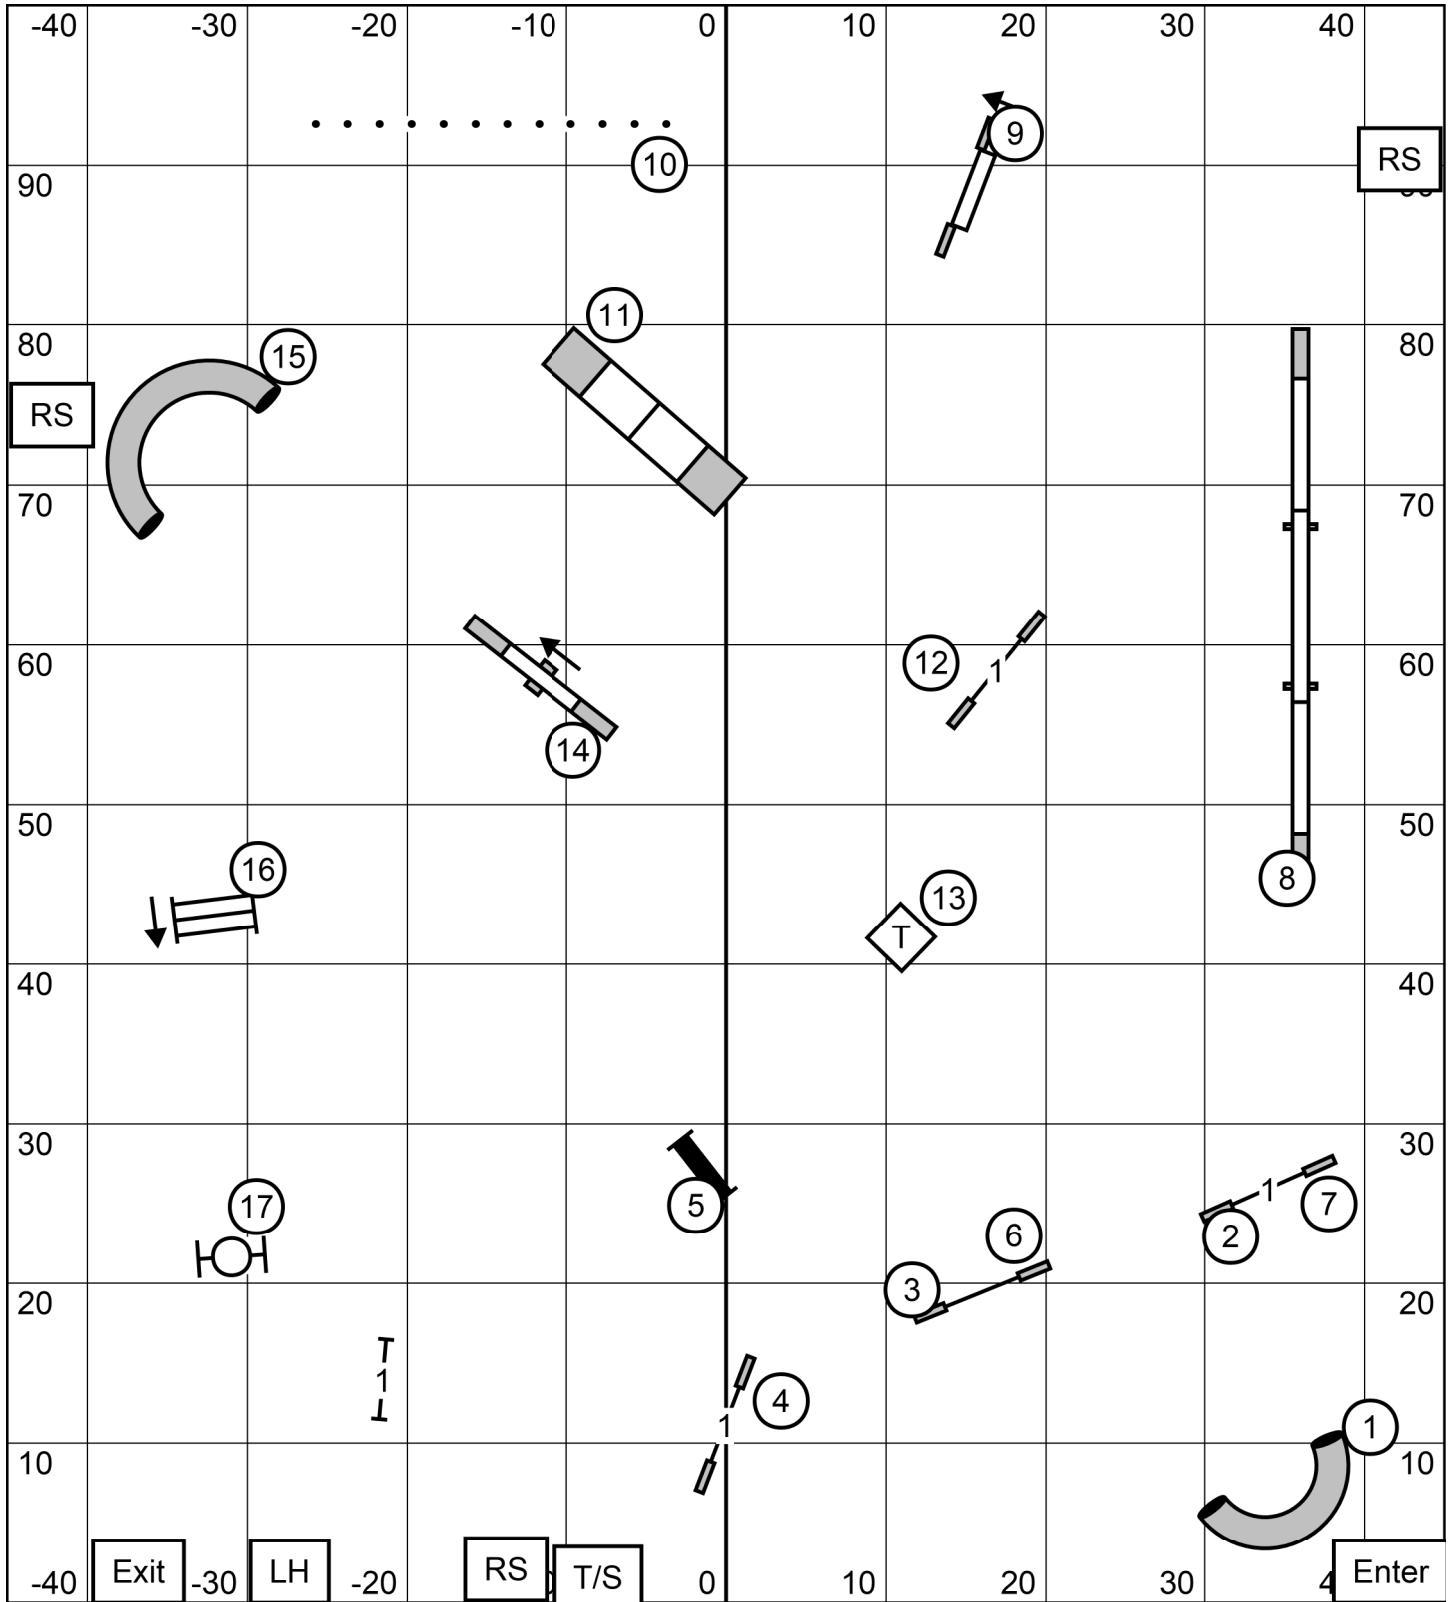

60

50

40

30

20

10

OPN

Gateway Agility Club Gray Summit, MO Indoors on turf
Sun 7/31/2022 Open STD Cjosing E-Timing