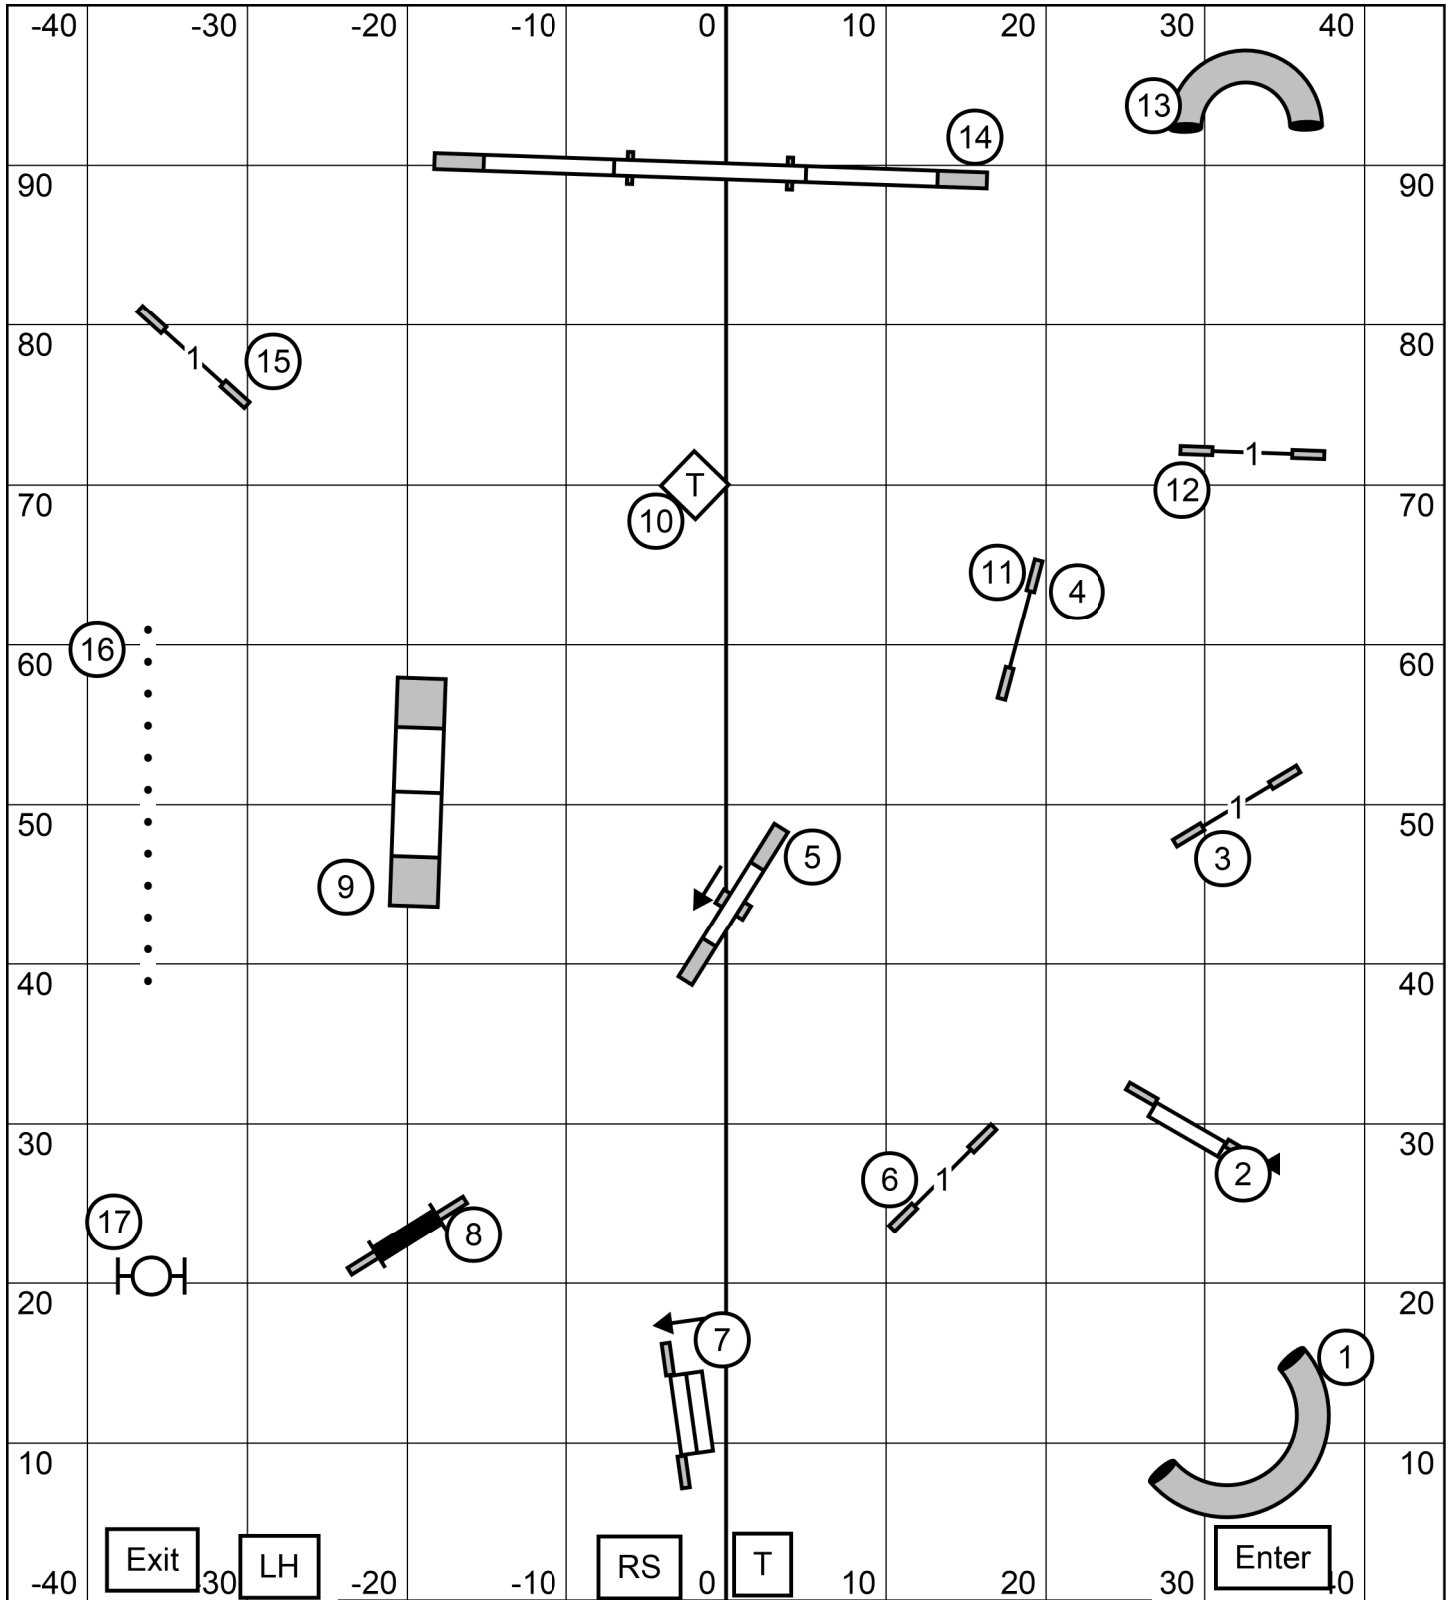

OPN

Gateway Agility Club Gray Summit, MO Indoors on turf
Fri 7/29/2022 Open STD Cjosling E-Timing

STD