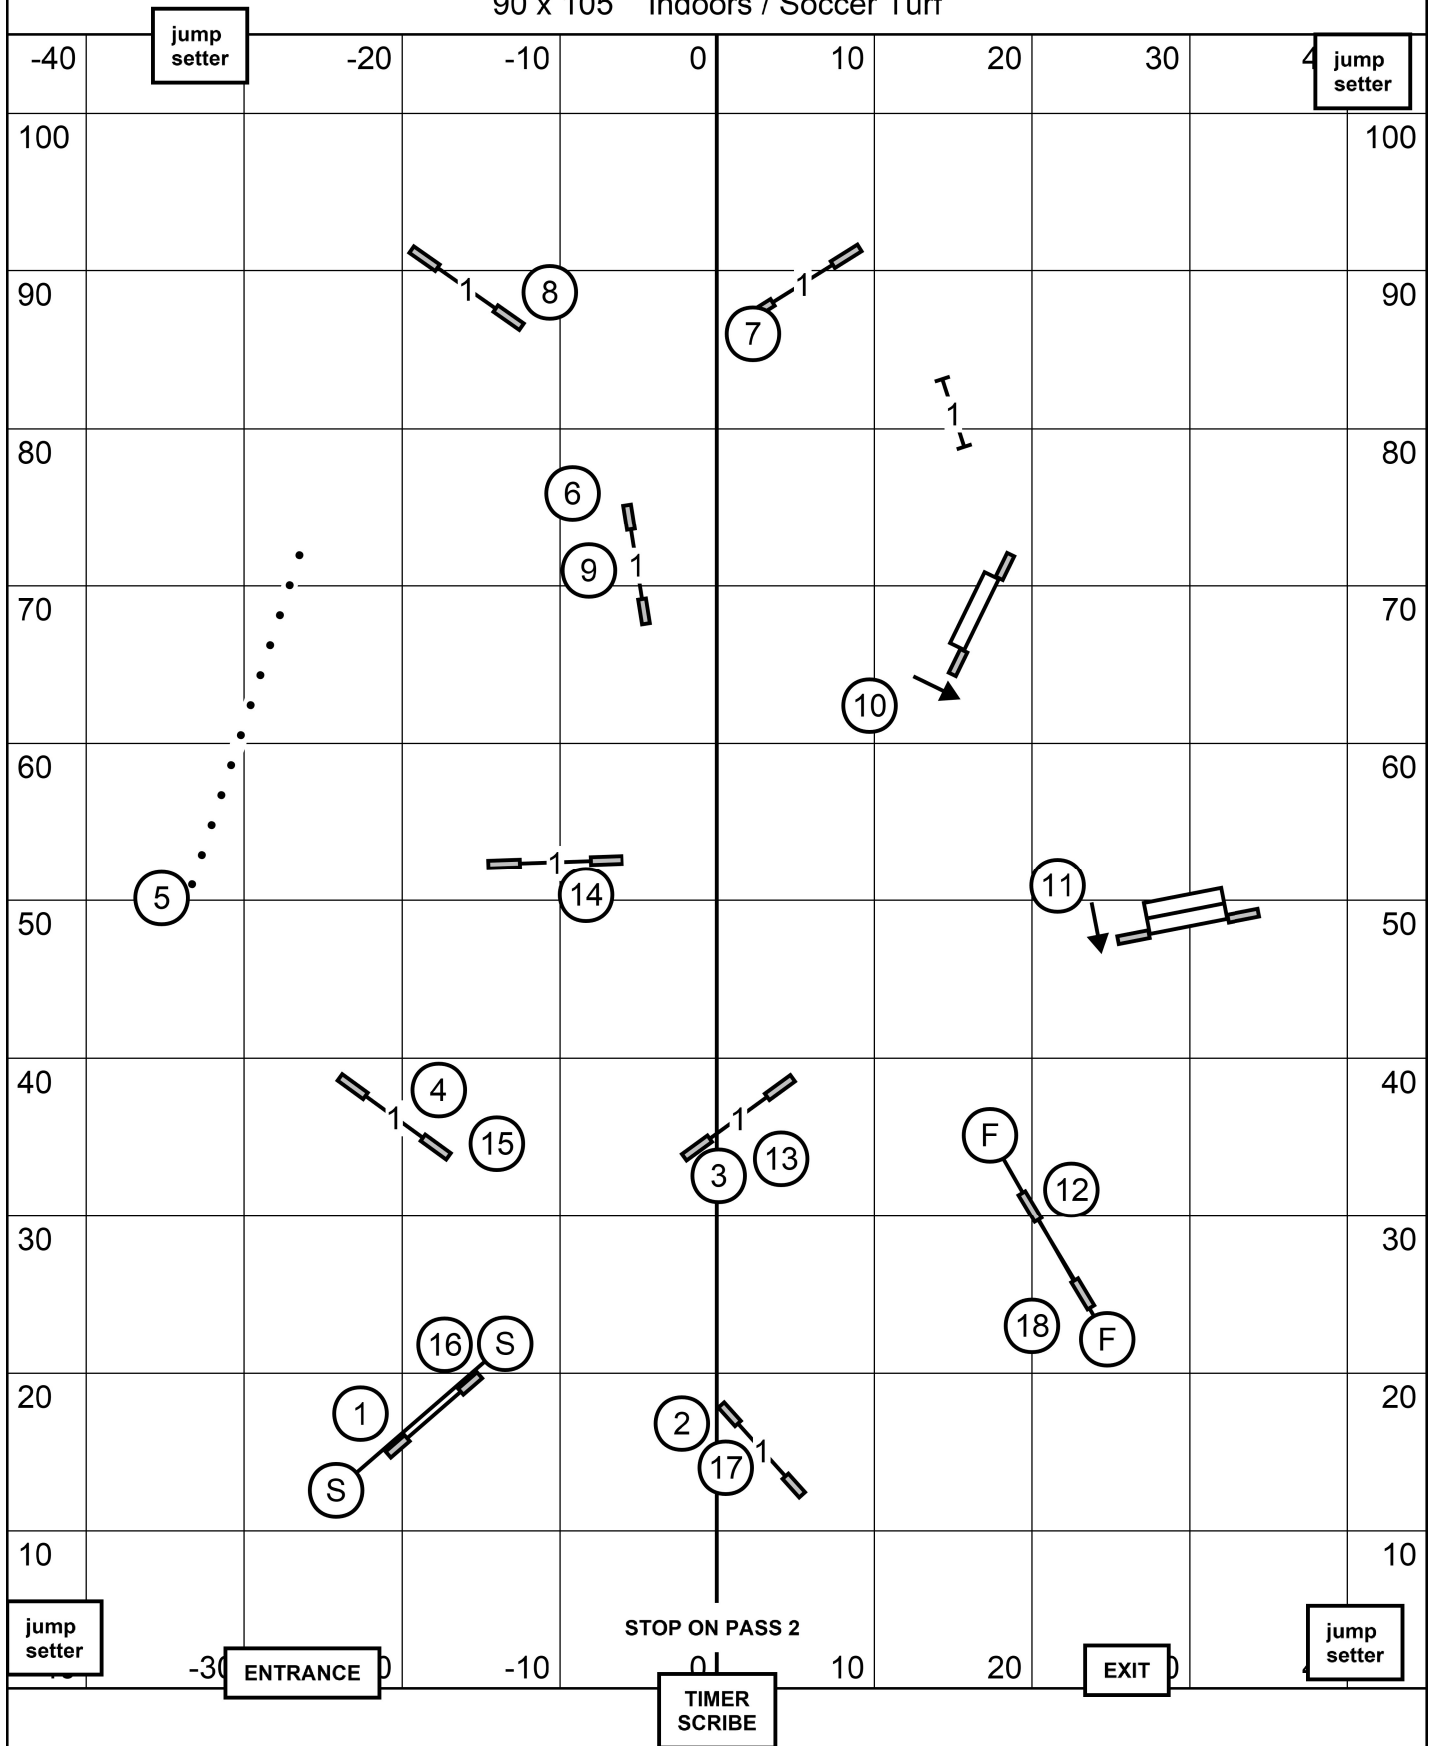

STD

NOV

Gateway Agility Club Gray Summit, MO Indoors on turf
 Sun 7/31/2022 Novice STD Cjosling E-Timing

STD

MASTER/EXCELLENT JUMPERS WITH WEAVES

Gateway Agility Club of Suburban St. Louis, Gray Summit MO

Sunday July 31, 2022 Judge: Mark Upshaw
90 x 105 Indoors / Soccer Turf