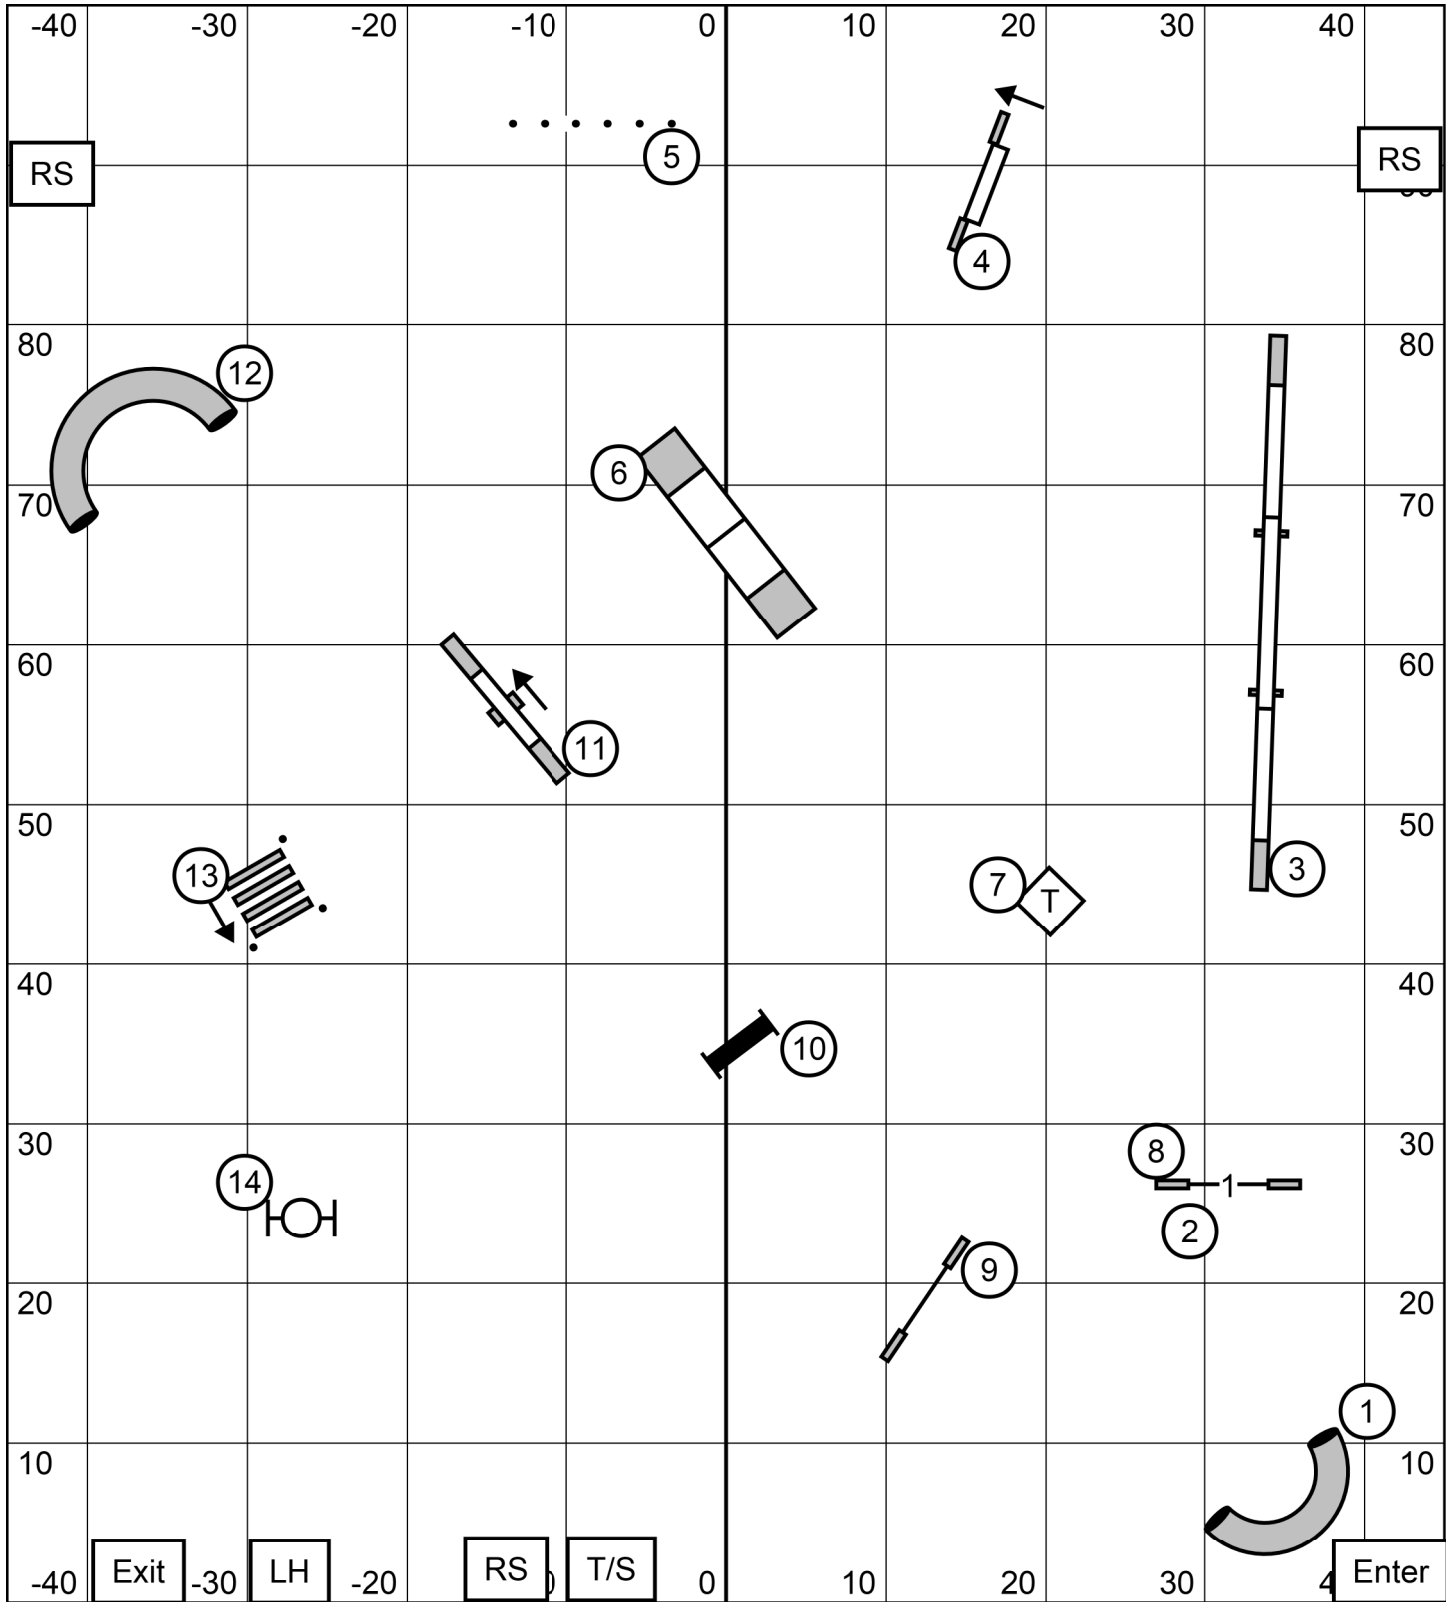

NOV

Gateway Agility Club Gray Summit, MO Indoors on turf
Sun 7/31/2022 Novice STD Cjosling E-Timing

STD