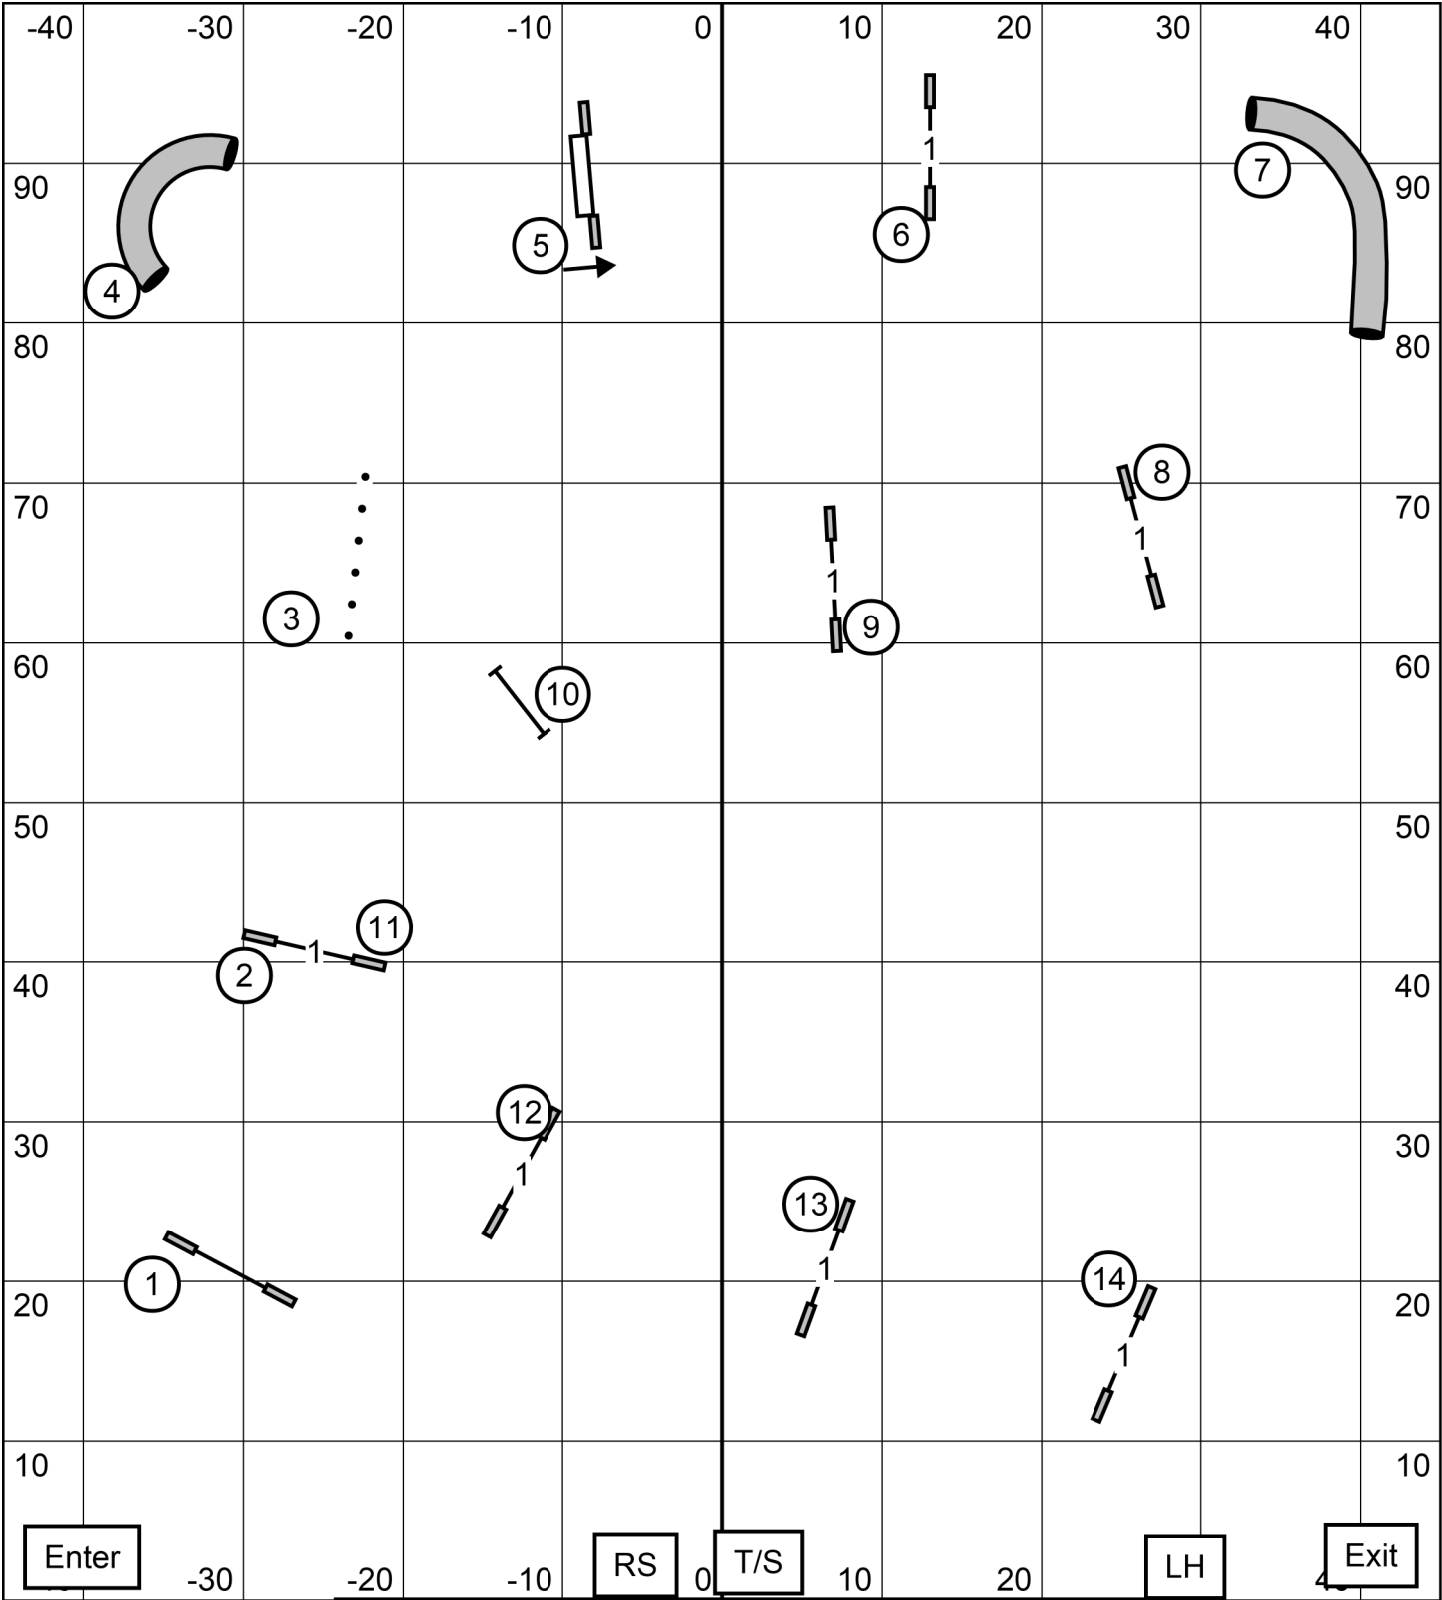

NOV

Gateway Agility Club Gray Summit, MO Indoors on turf
Sat 7/30/2022 Novice JWW Cjosling E-Timing

JWW