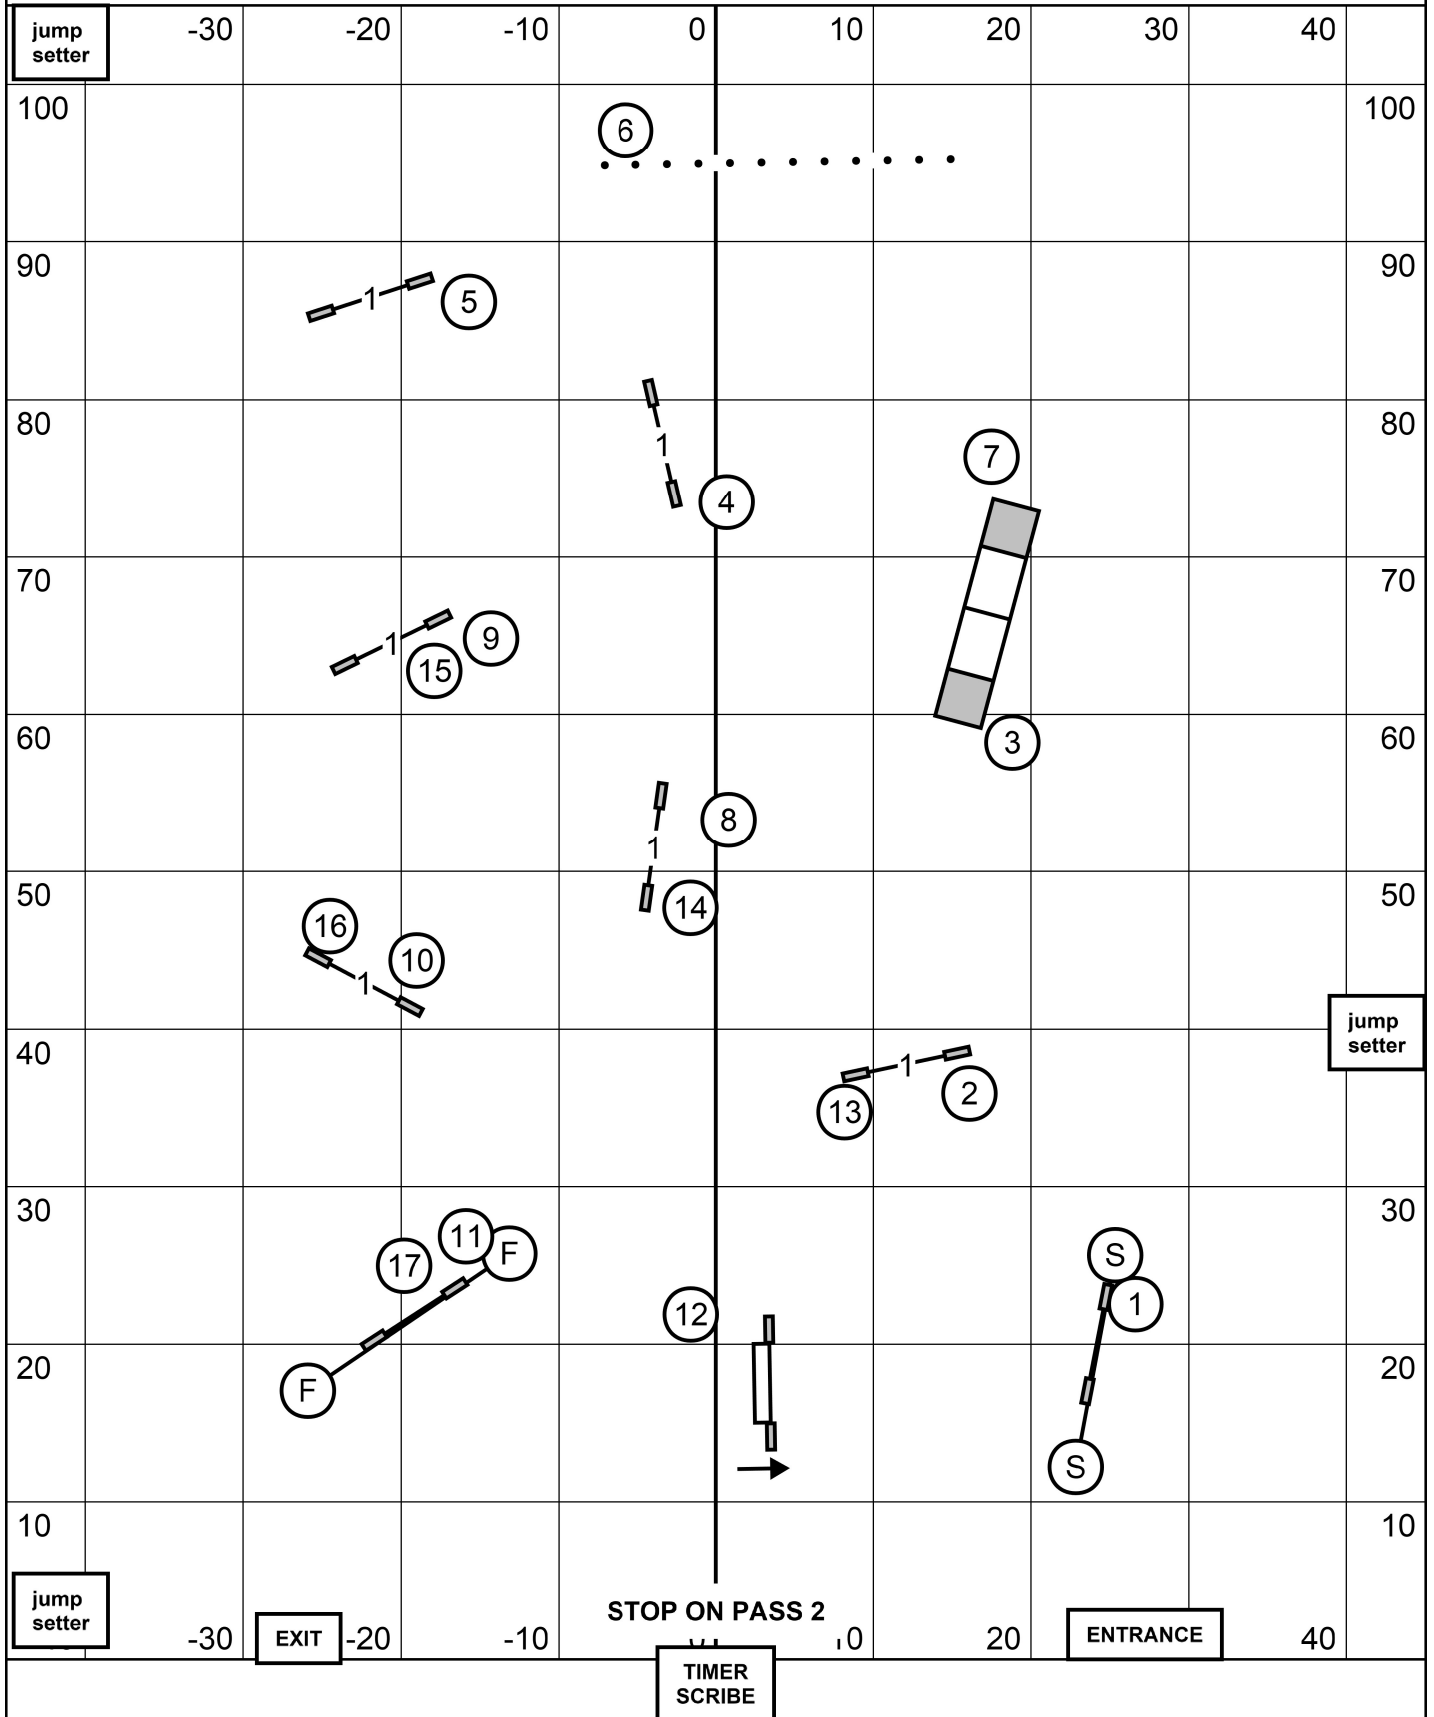

TIME TO BEAT

Gateway Agility Club of Suburban St. Louis, Gray Summit MO

Friday July 29, 2022 Judge: Mark Upshaw
90 x 105 Indoors / Soccer Turf