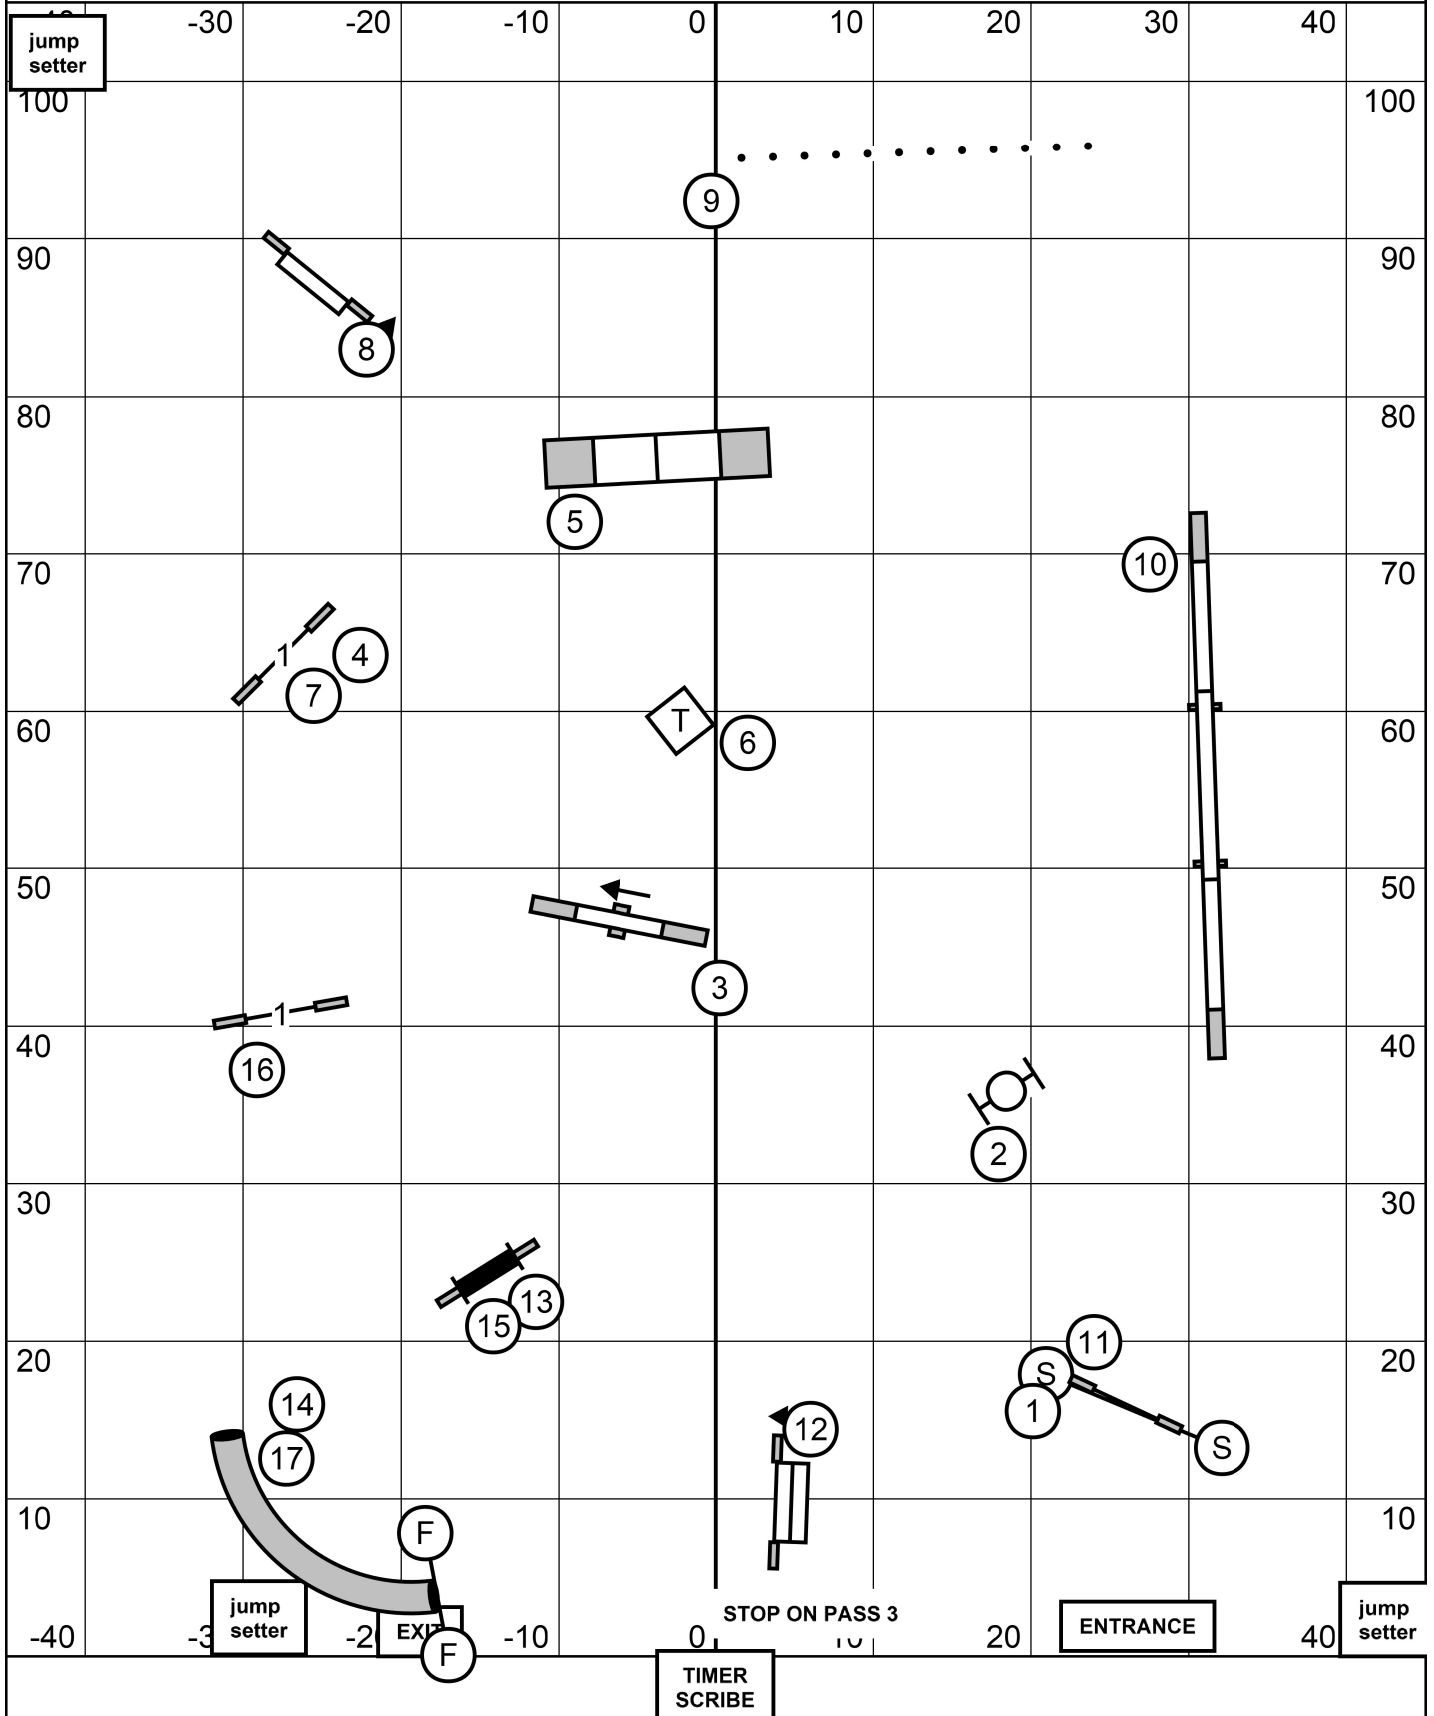

OPEN STANDARD

Gateway Agility Club of Suburban St. Louis, Gray Summit MO

Saturday July 30, 2022 Judge: Mark Upshaw
90 x 105 Indoors / Soccer Turf