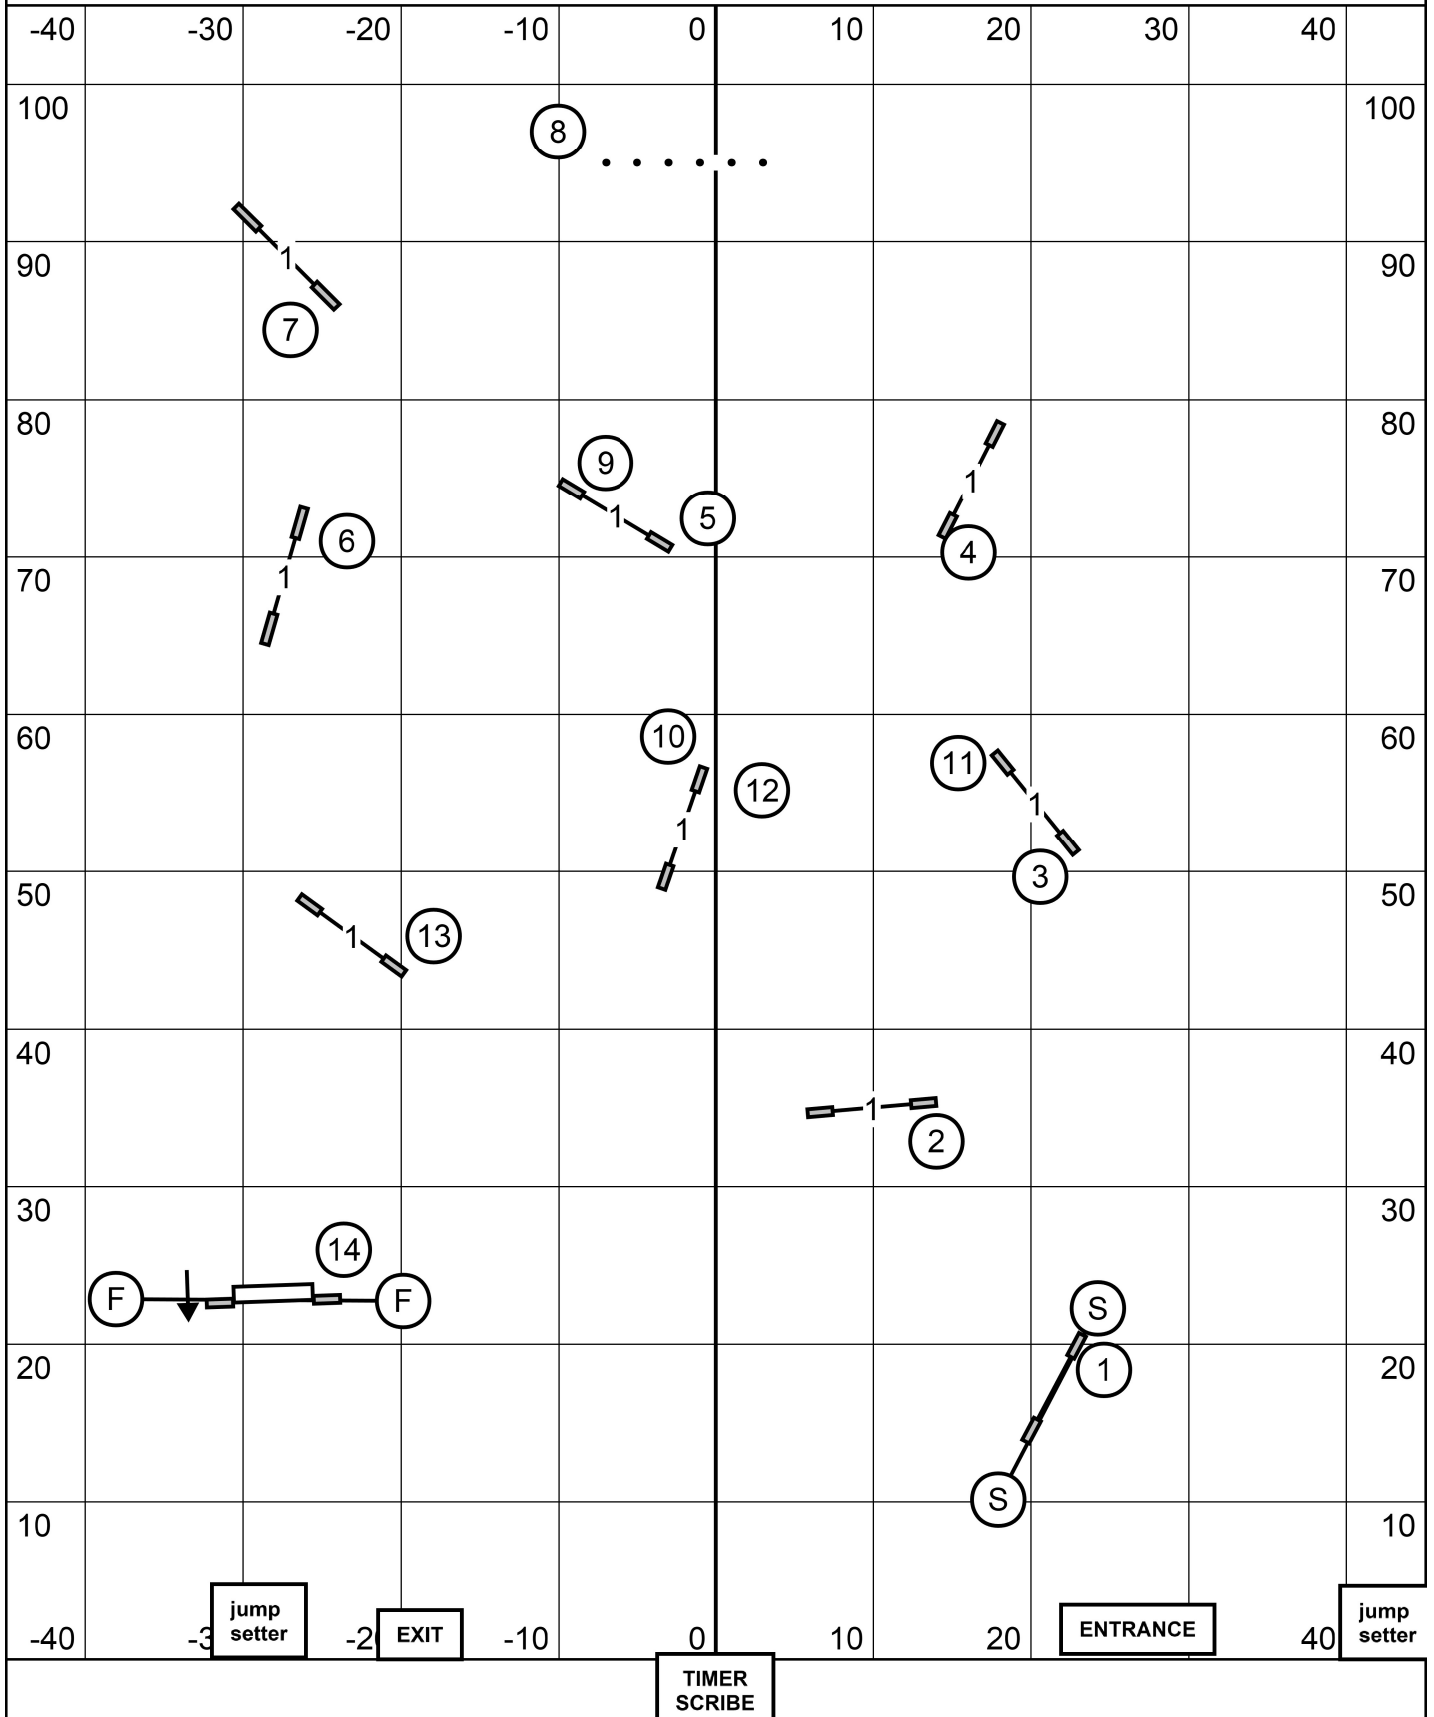

NOVICE JUMPERS WITH WEAVES

Gateway Agility Club of Suburban St. Louis, Gray Summit MO

Friday July 29, 2022 Judge: Mark Upshaw
90 x 105 Indoors / Soccer Turf