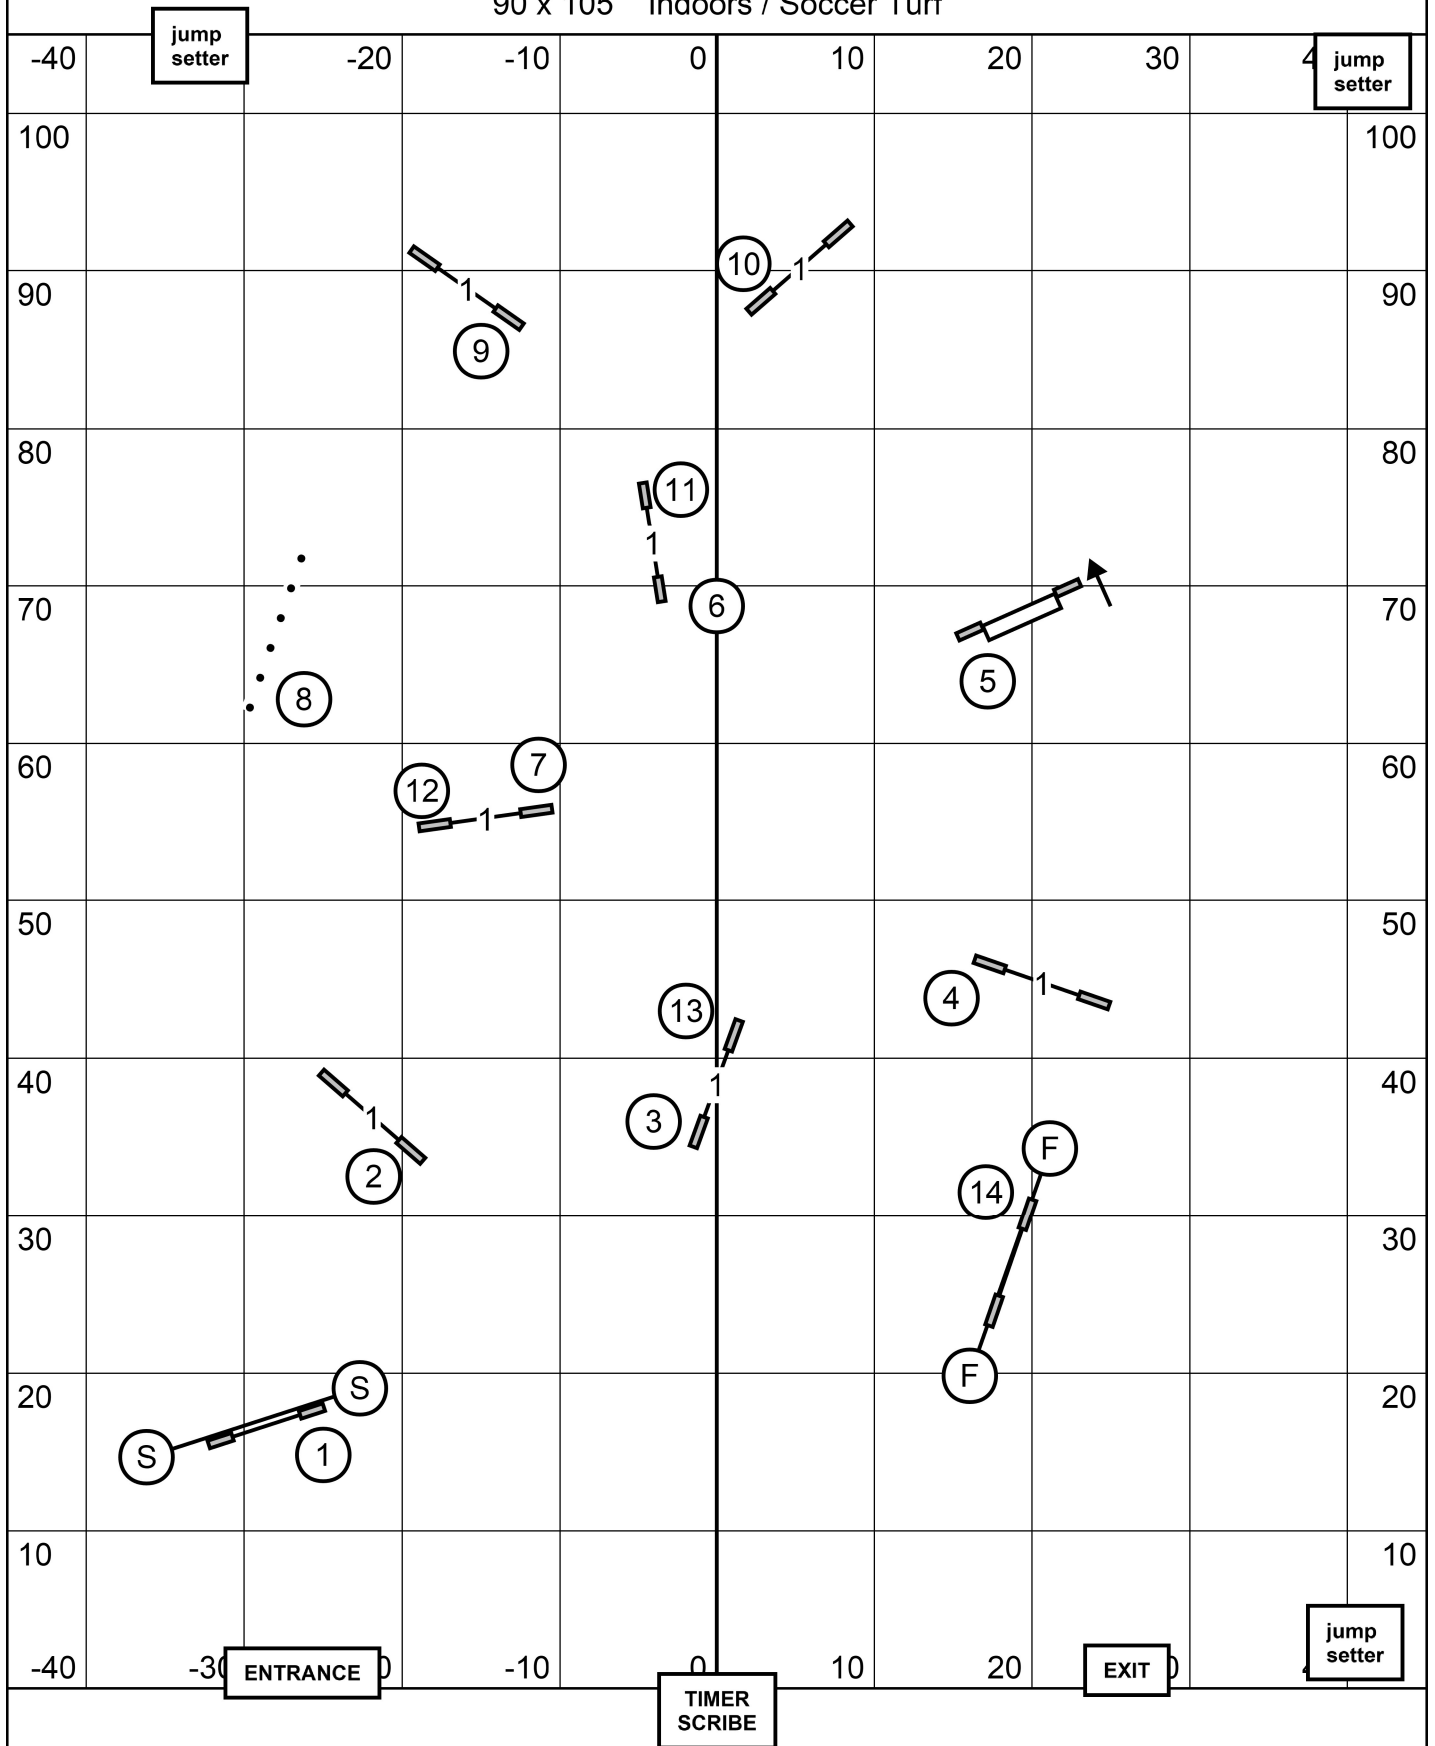

NOVICE JUMPERS WITH WEAVES

Gateway Agility Club of Suburban St. Louis, Gray Summit MO

Sunday July 31, 2022 Judge: Mark Upshaw
90 x 105 Indoors / Soccer Turf