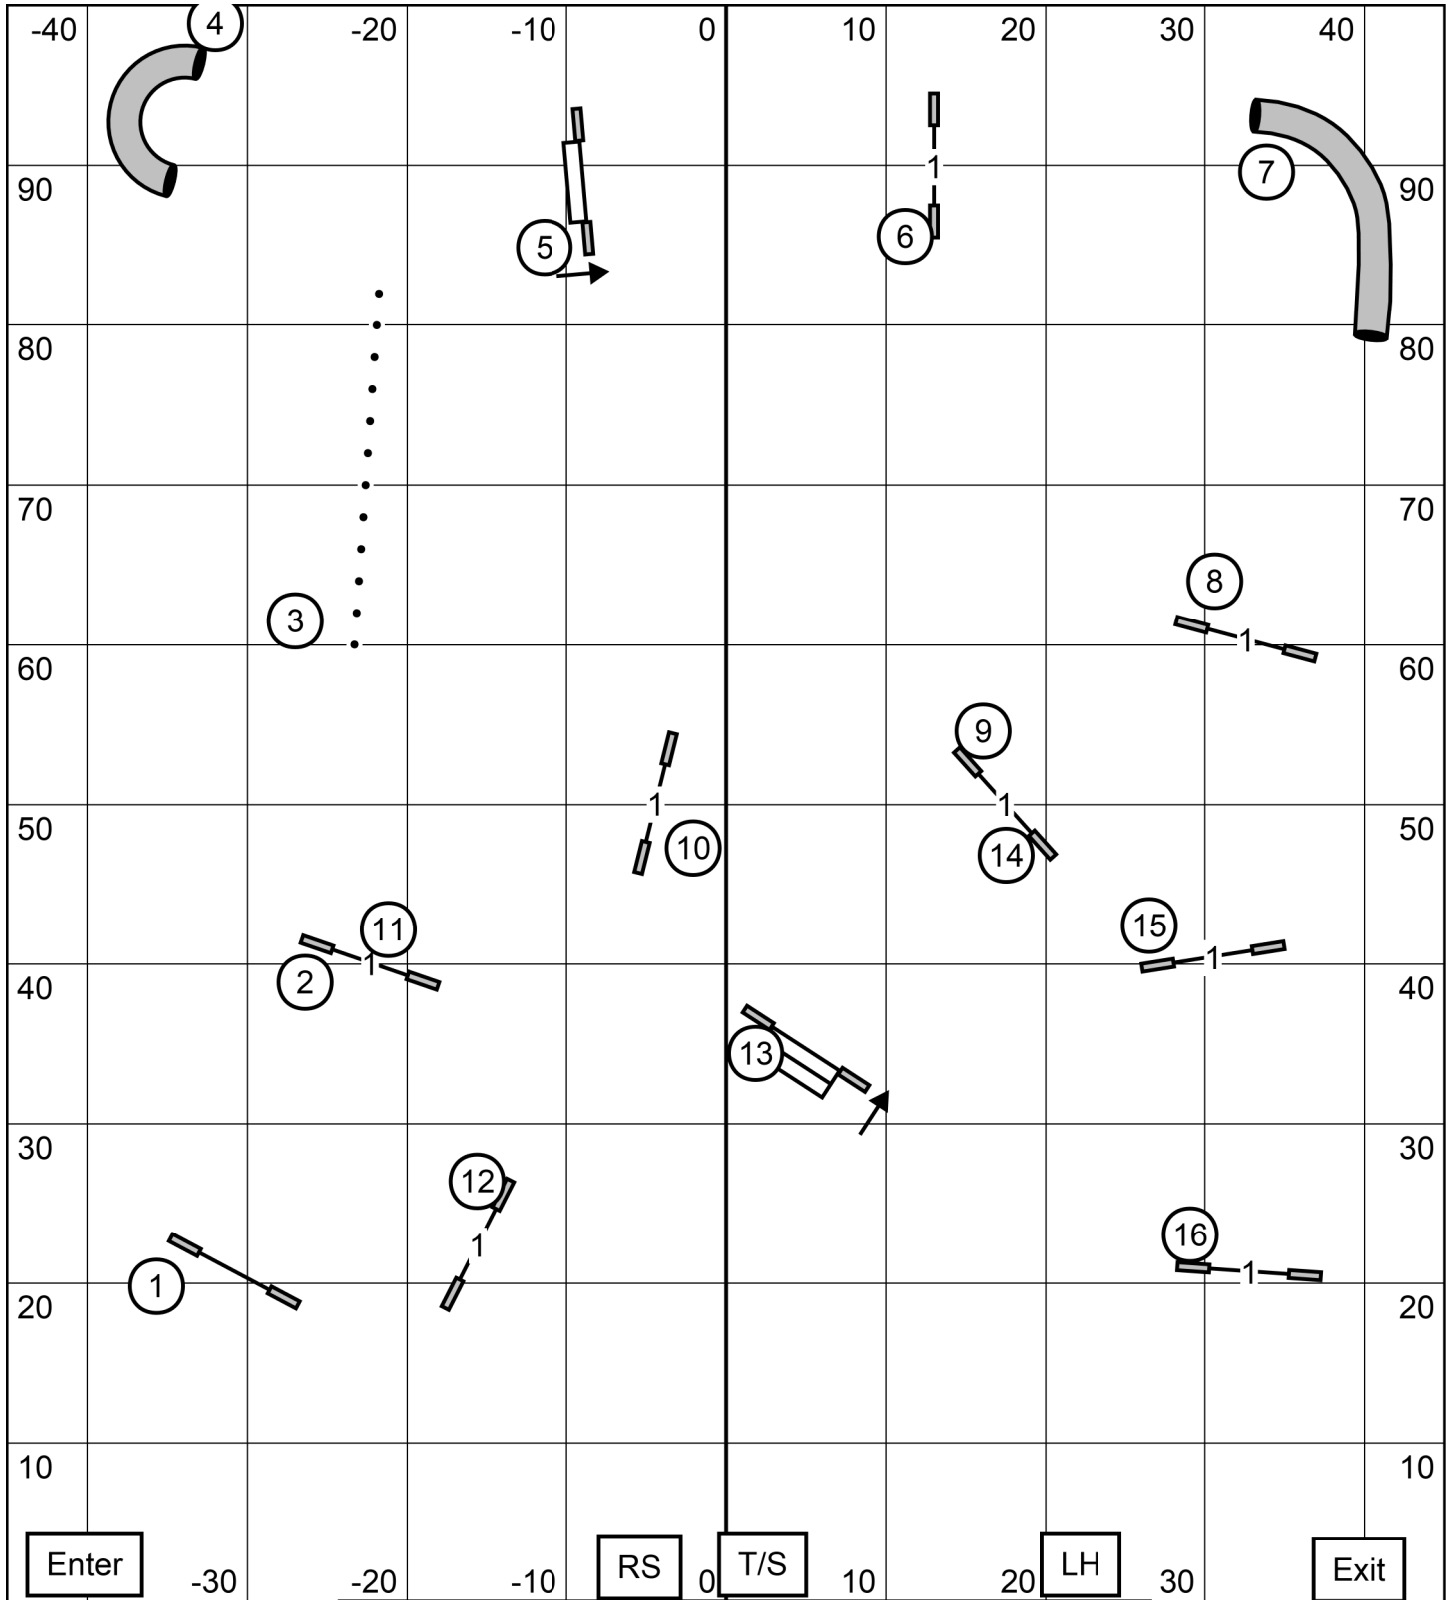

OPN

Gateway Agility Club Gray Summit, MO Indoors on turf
Sat 7/30/2022 Open JWW Cjosling E-Timing

JWW