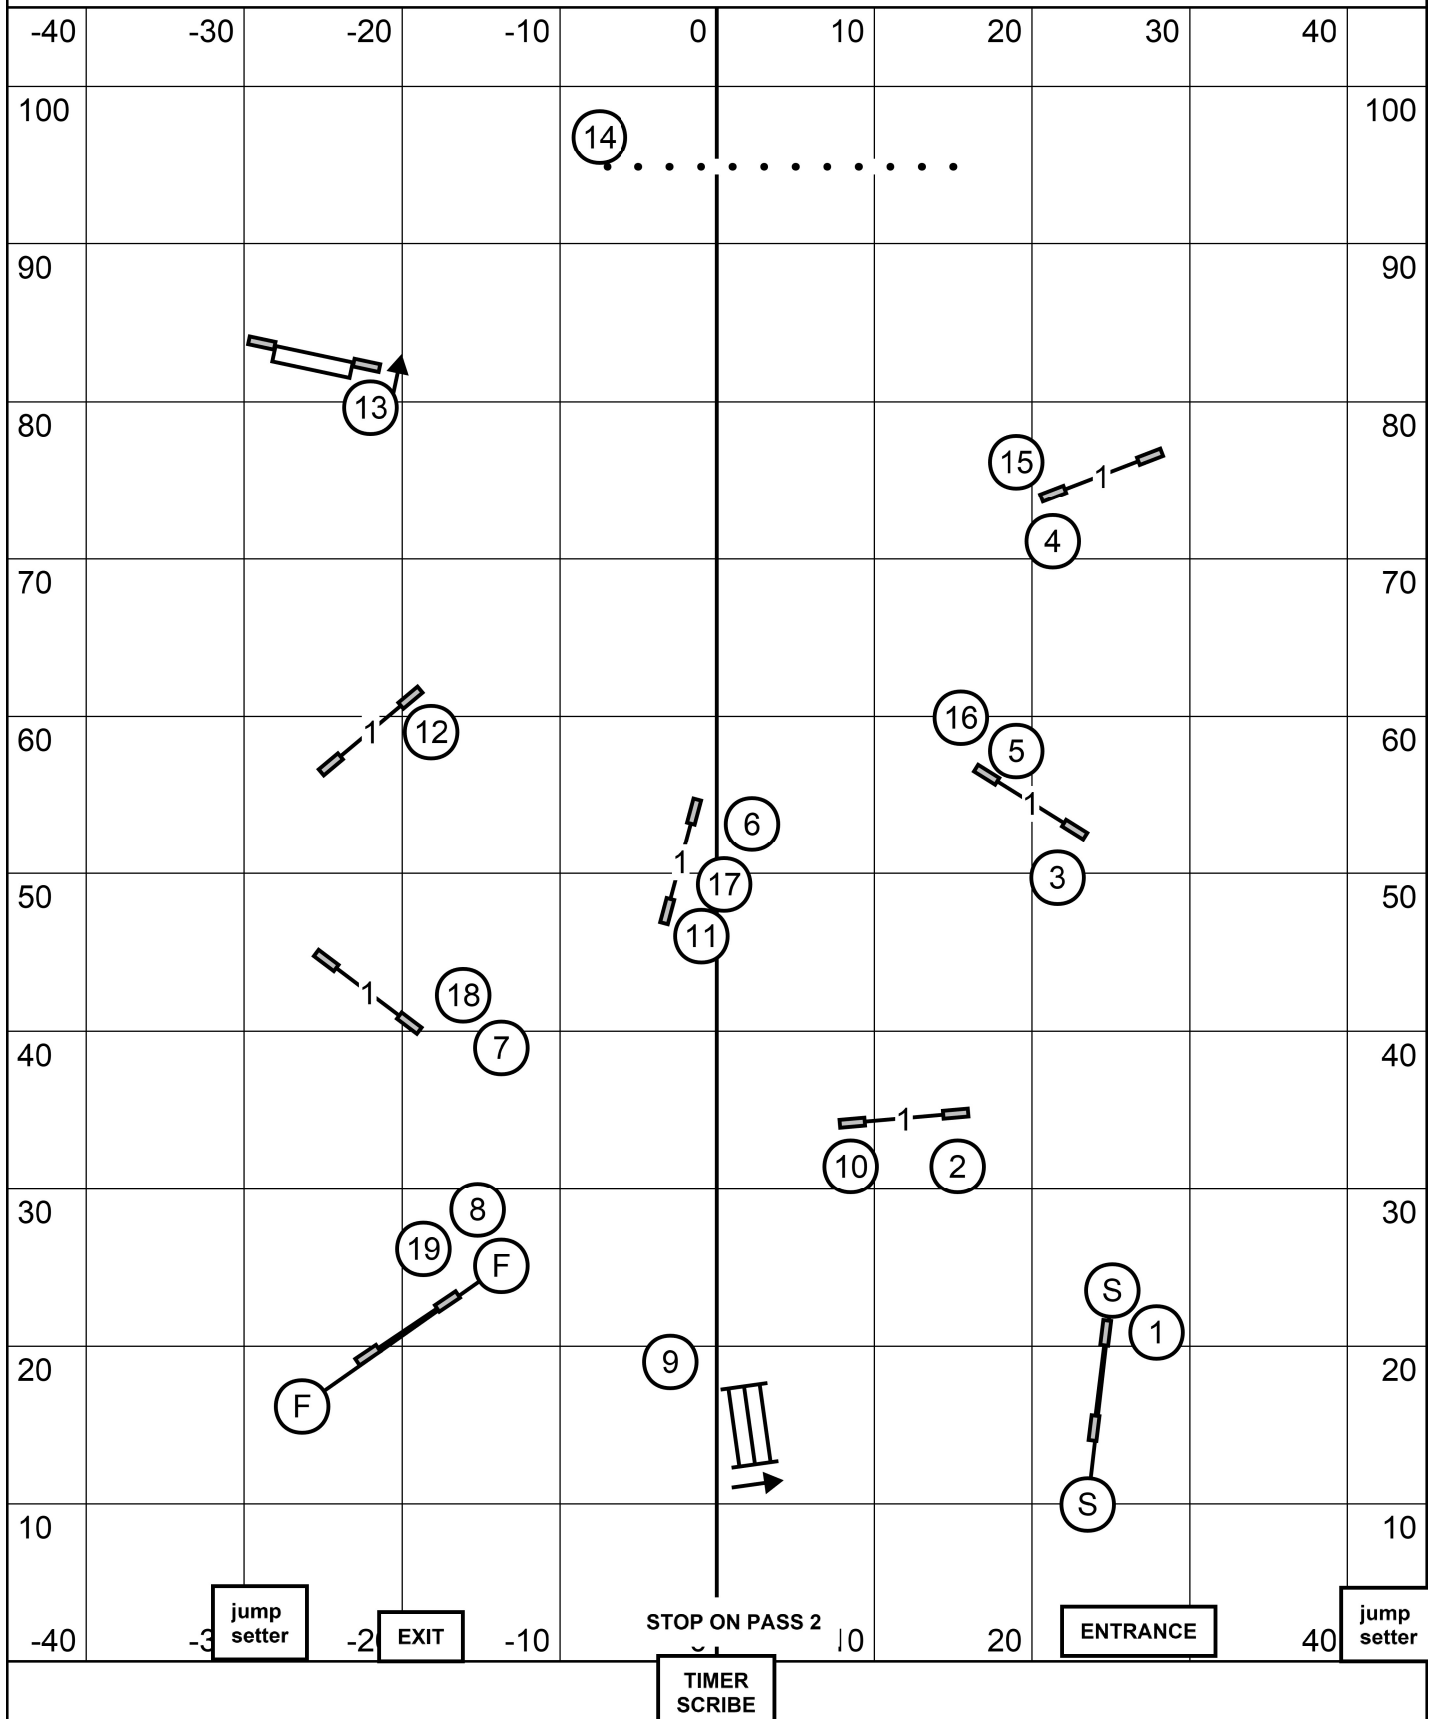

STD

NOV

Gateway Agility Club Gray Summit, MO Indoors on turf
 Fri 7/29/2022 Novice STD Cjosling E-Timing

STD

MASTER/EXCELLENT JUMPERS WITH WEAVES

Gateway Agility Club of Suburban St. Louis, Gray Summit MO

Friday July 29, 2022 Judge: Mark Upshaw
90 x 105 Indoors / Soccer Turf