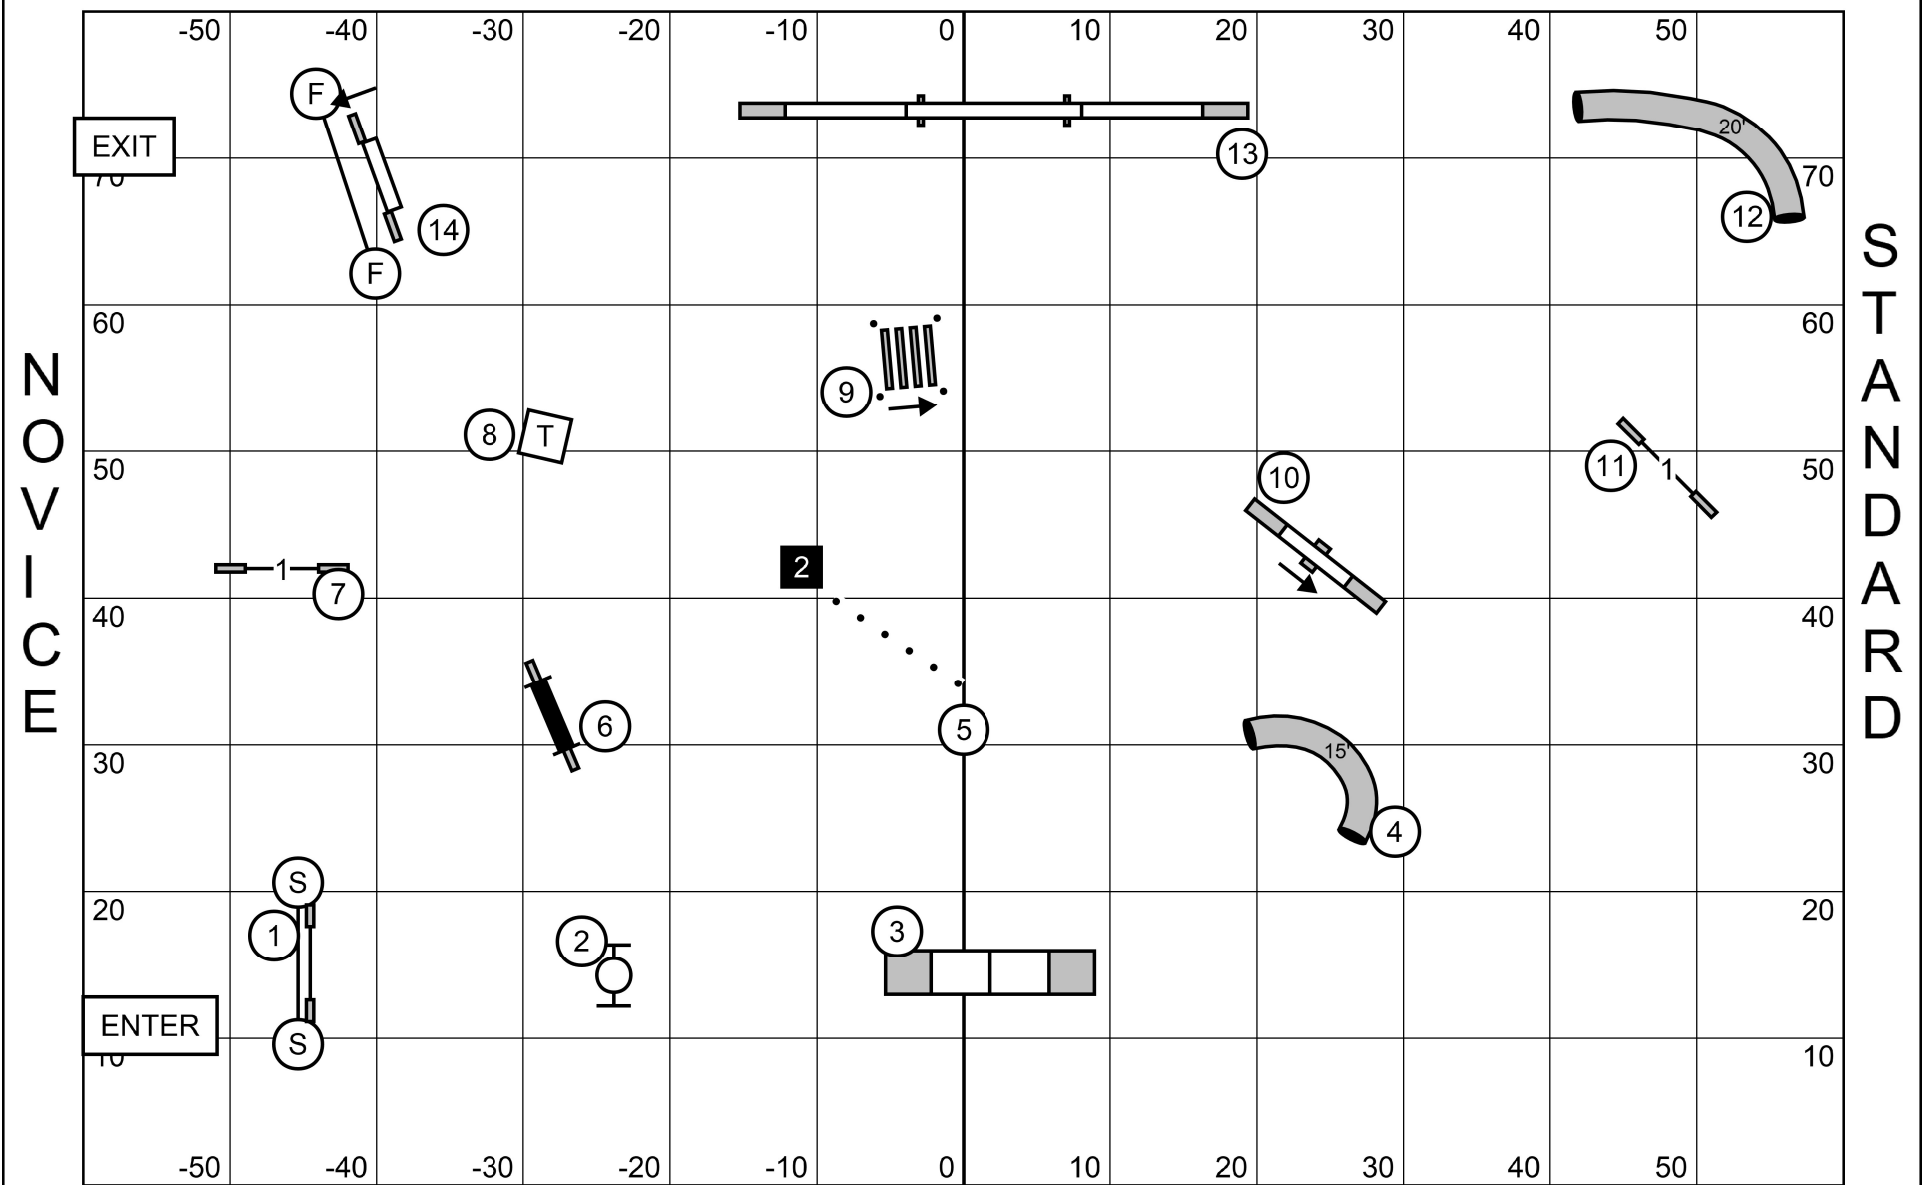

POODLE CLUB OF AMERICA

2024 NATIONAL SPECIALTY

Monday, April 22, 2024 * Purina Farm * Gray Summit, Mo.
Novice Standard * Mary Mullen