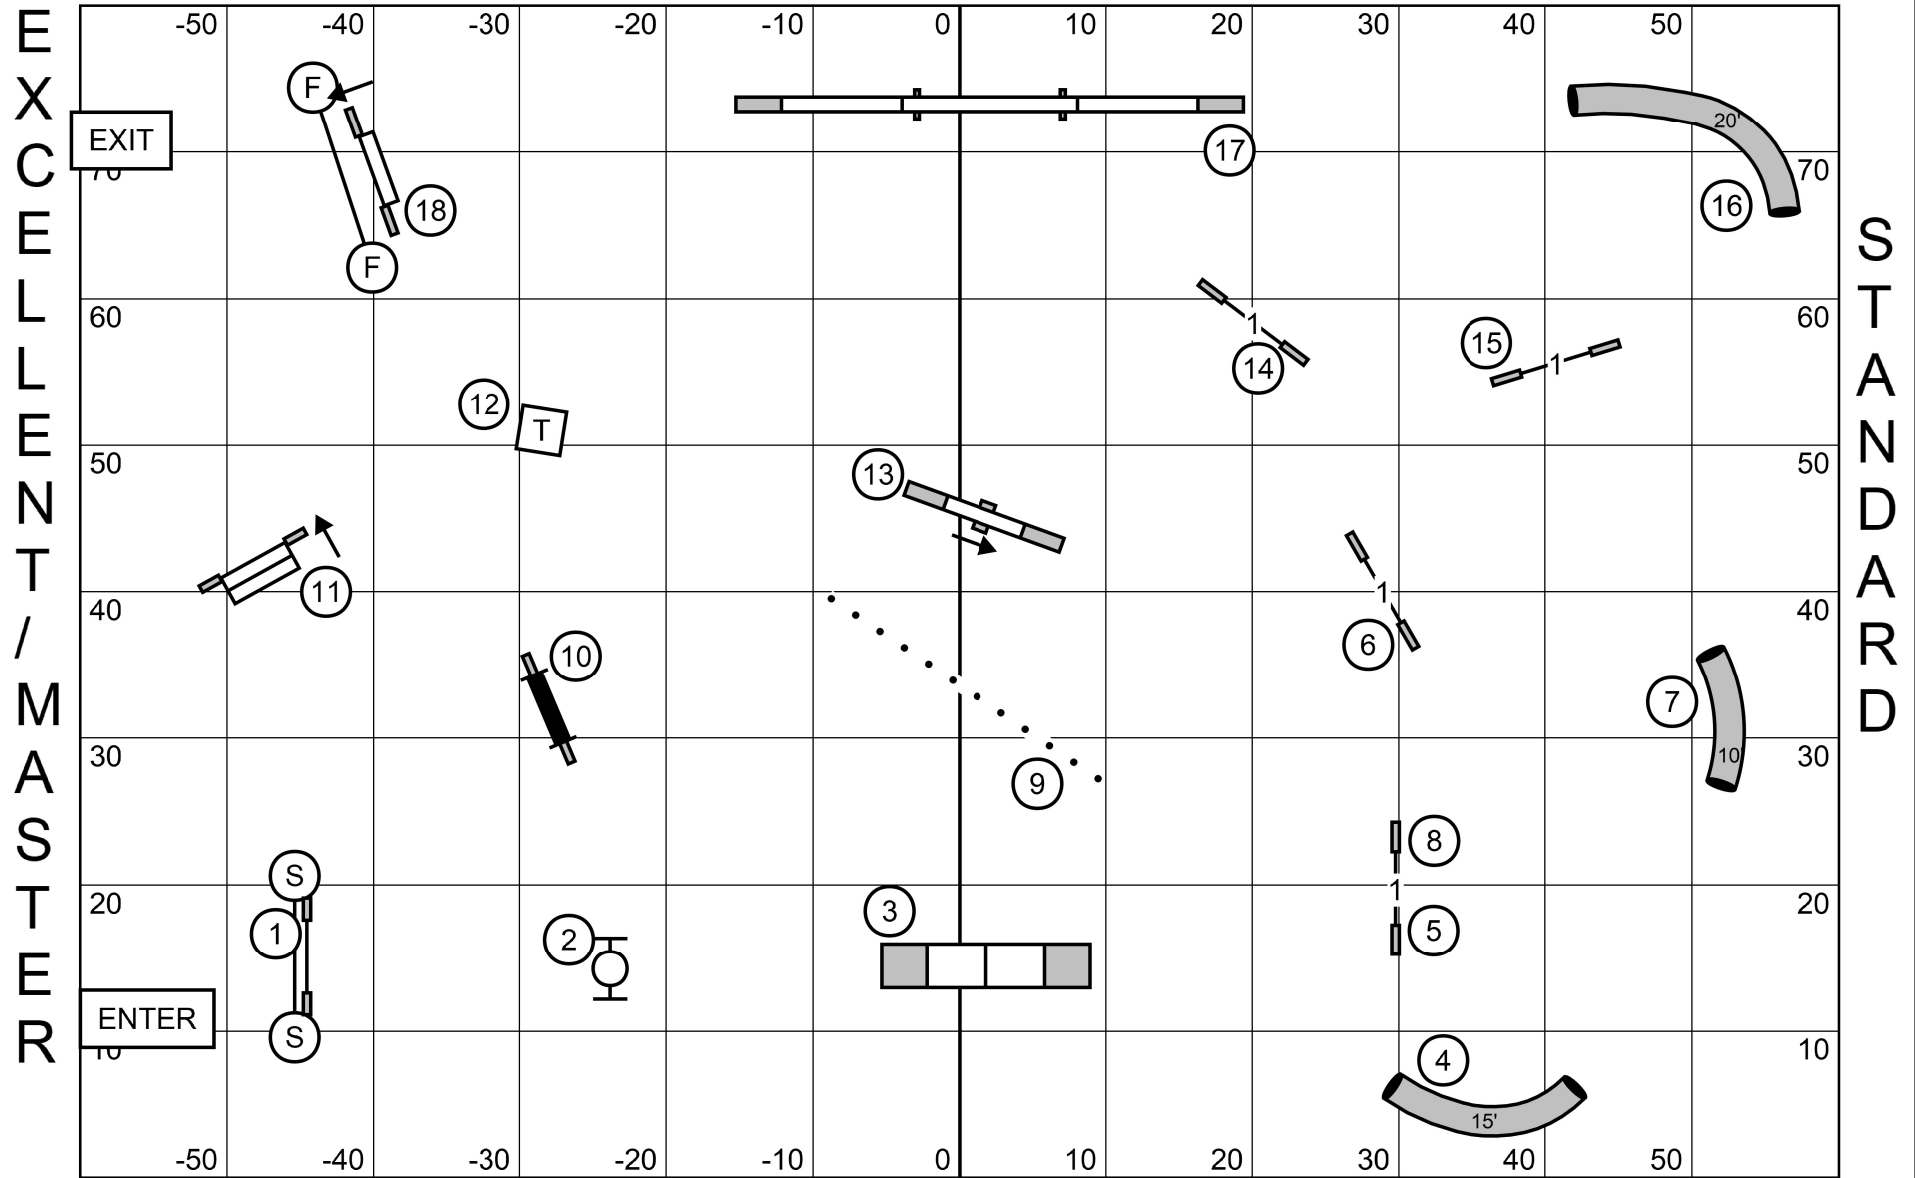

POODLE CLUB OF AMERICA

2024 NATIONAL SPECIALTY

Monday, April 22, 2024 * Purina Farm * Gray Summit, Mo.
Excellent/Master Standard * Mary Mullen