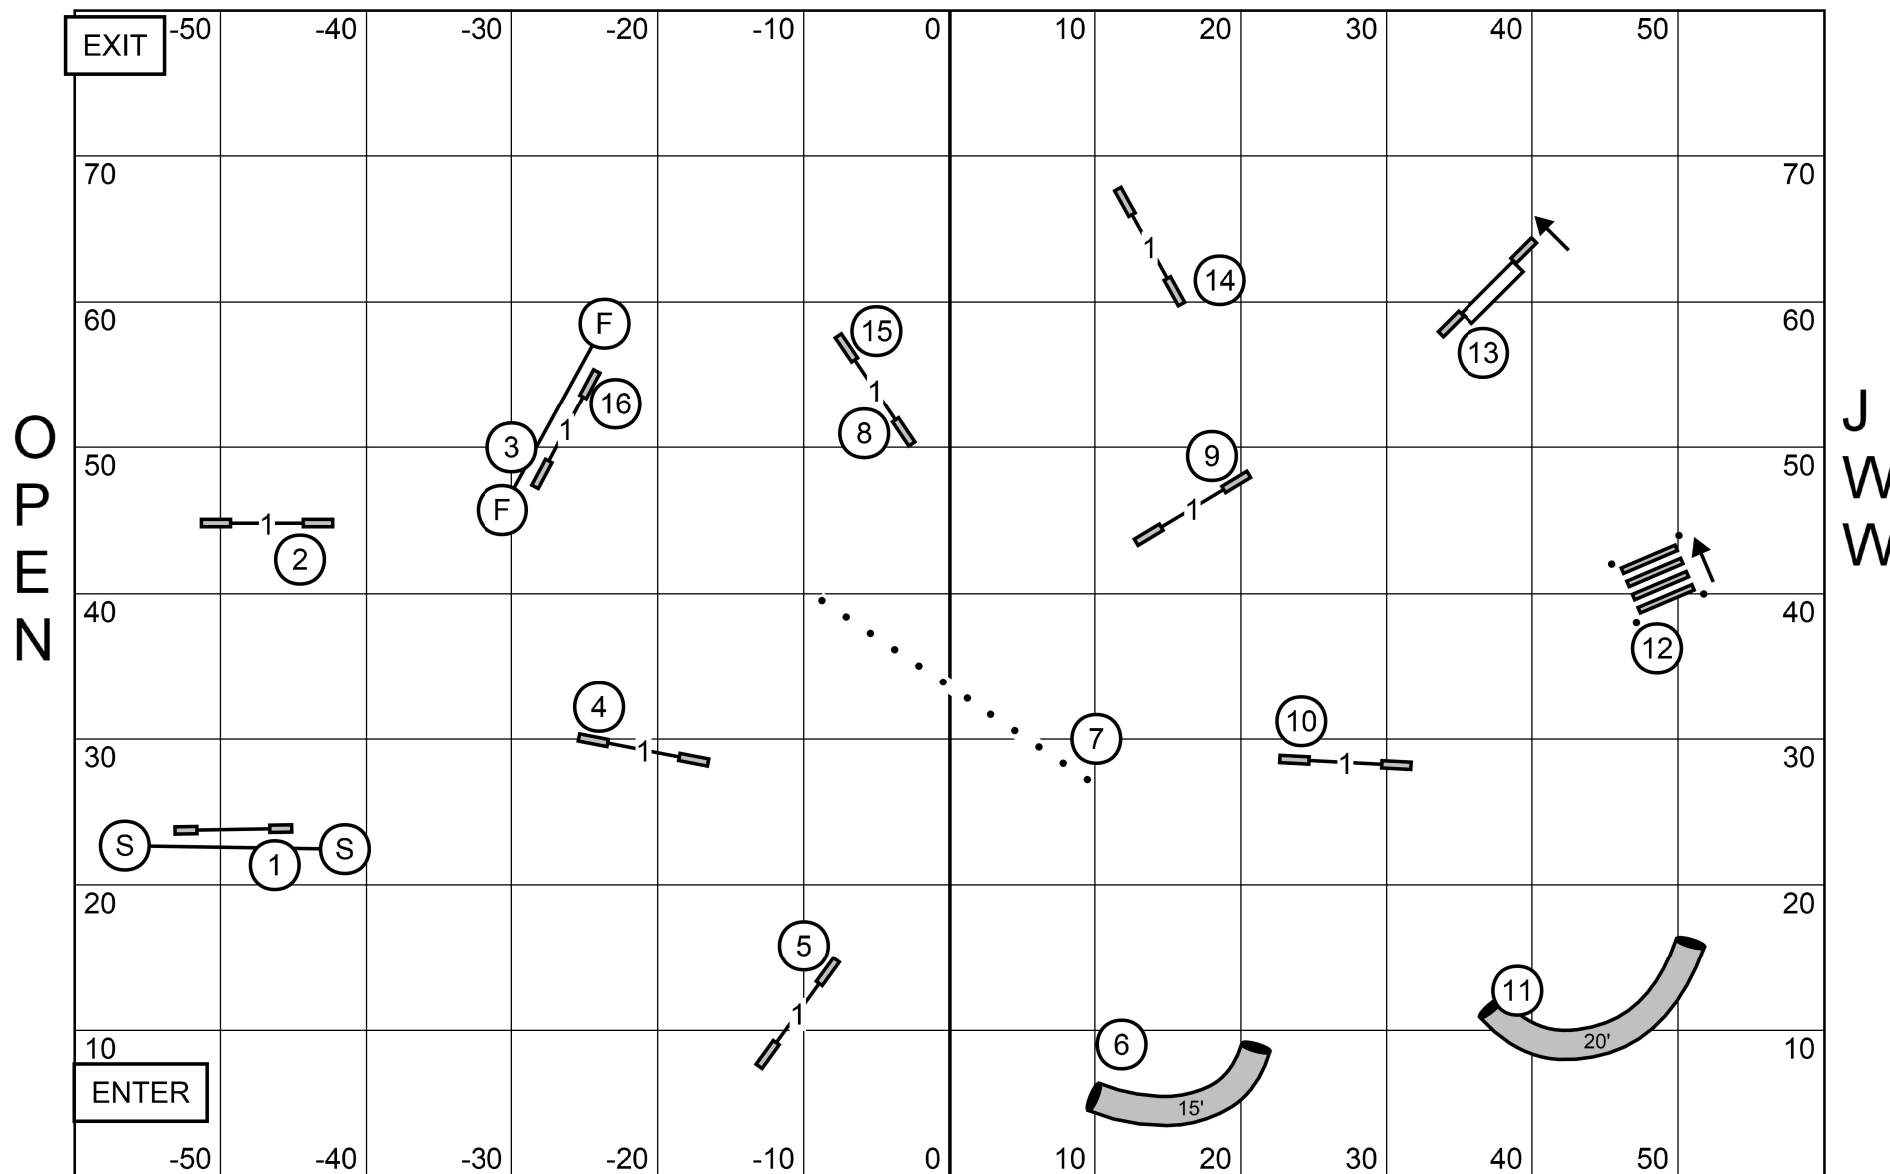

POODLE CLUB OF AMERICA

2024 NATIONAL SPECIALTY

Monday, April 22, 2024 * Purina Farm * Gray Summit, Mo.
Novice JWW * Mary Mullen

POODLE CLUB OF AMERICA

2024 NATIONAL SPECIALTY

Monday, April 22, 2024 * Purina Farm * Gray Summit, Mo.
 Novice Standard * Mary Mullen

POODLE CLUB OF AMERICA

2024 NATIONAL SPECIALTY

Monday, April 22, 2024 * Purina Farm * Gray Summit, Mo.
Open JWW * Mary Mullen

POODLE CLUB OF AMERICA

2024 NATIONAL SPECIALTY

Monday, April 22, 2024 * Purina Farm * Gray Summit, Mo.
Open Standard * Mary Mullen

POODLE CLUB OF AMERICA

2024 NATIONAL SPECIALTY

Monday, April 22, 2024 * Purina Farm * Gray Summit, Mo.
Time 2 Beat * Mary Mullen

POODLE CLUB OF AMERICA

2024 NATIONAL SPECIALTY

Monday, April 22, 2024 * Purina Farm * Gray Summit, Mo.
Excellent/Master JWW * Mary Mullen

POODLE CLUB OF AMERICA

2024 NATIONAL SPECIALTY

Monday, April 22, 2024 * Purina Farm * Gray Summit, Mo.
Excellent/Master Standard * Mary Mullen