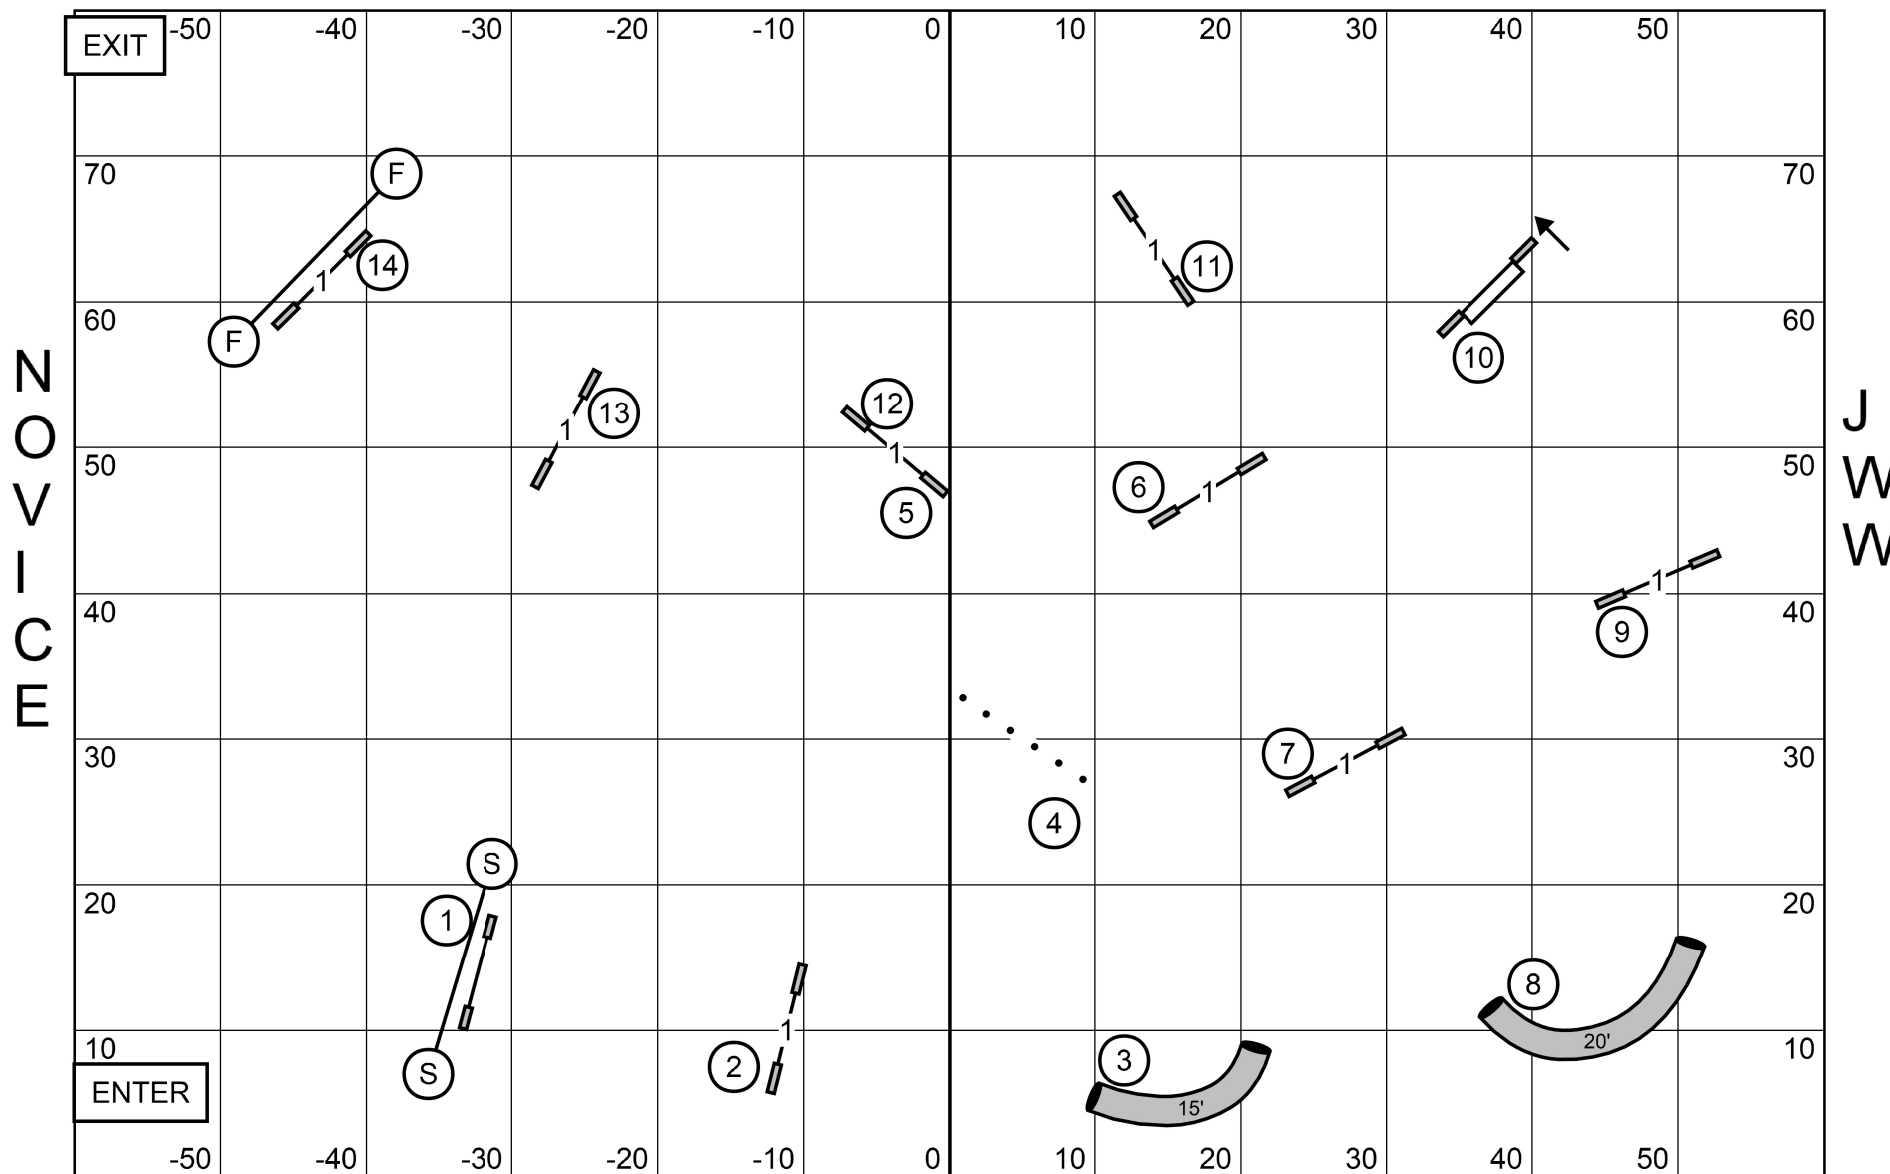

POODLE CLUB OF AMERICA

2024 NATIONAL SPECIALTY

Monday, April 22, 2024 * Purina Farm * Gray Summit, Mo.
Novice JWW * Mary Mullen

POODLE CLUB OF AMERICA

2024 NATIONAL SPECIALTY

Monday, April 22, 2024 * Purina Farm * Gray Summit, Mo.
 Novice Standard * Mary Mullen

POODLE CLUB OF AMERICA

2024 NATIONAL SPECIALTY

Monday, April 22, 2024 * Purina Farm * Gray Summit, Mo.
Open JWW * Mary Mullen

POODLE CLUB OF AMERICA

2024 NATIONAL SPECIALTY

Monday, April 22, 2024 * Purina Farm * Gray Summit, Mo.
Open Standard * Mary Mullen

POODLE CLUB OF AMERICA

2024 NATIONAL SPECIALTY

Monday, April 22, 2024 * Purina Farm * Gray Summit, Mo.
Time 2 Beat * Mary Mullen

POODLE CLUB OF AMERICA

2024 NATIONAL SPECIALTY

Monday, April 22, 2024 * Purina Farm * Gray Summit, Mo.
Excellent/Master JWW * Mary Mullen

POODLE CLUB OF AMERICA

2024 NATIONAL SPECIALTY

Monday, April 22, 2024 * Purina Farm * Gray Summit, Mo.
Excellent/Master Standard * Mary Mullen