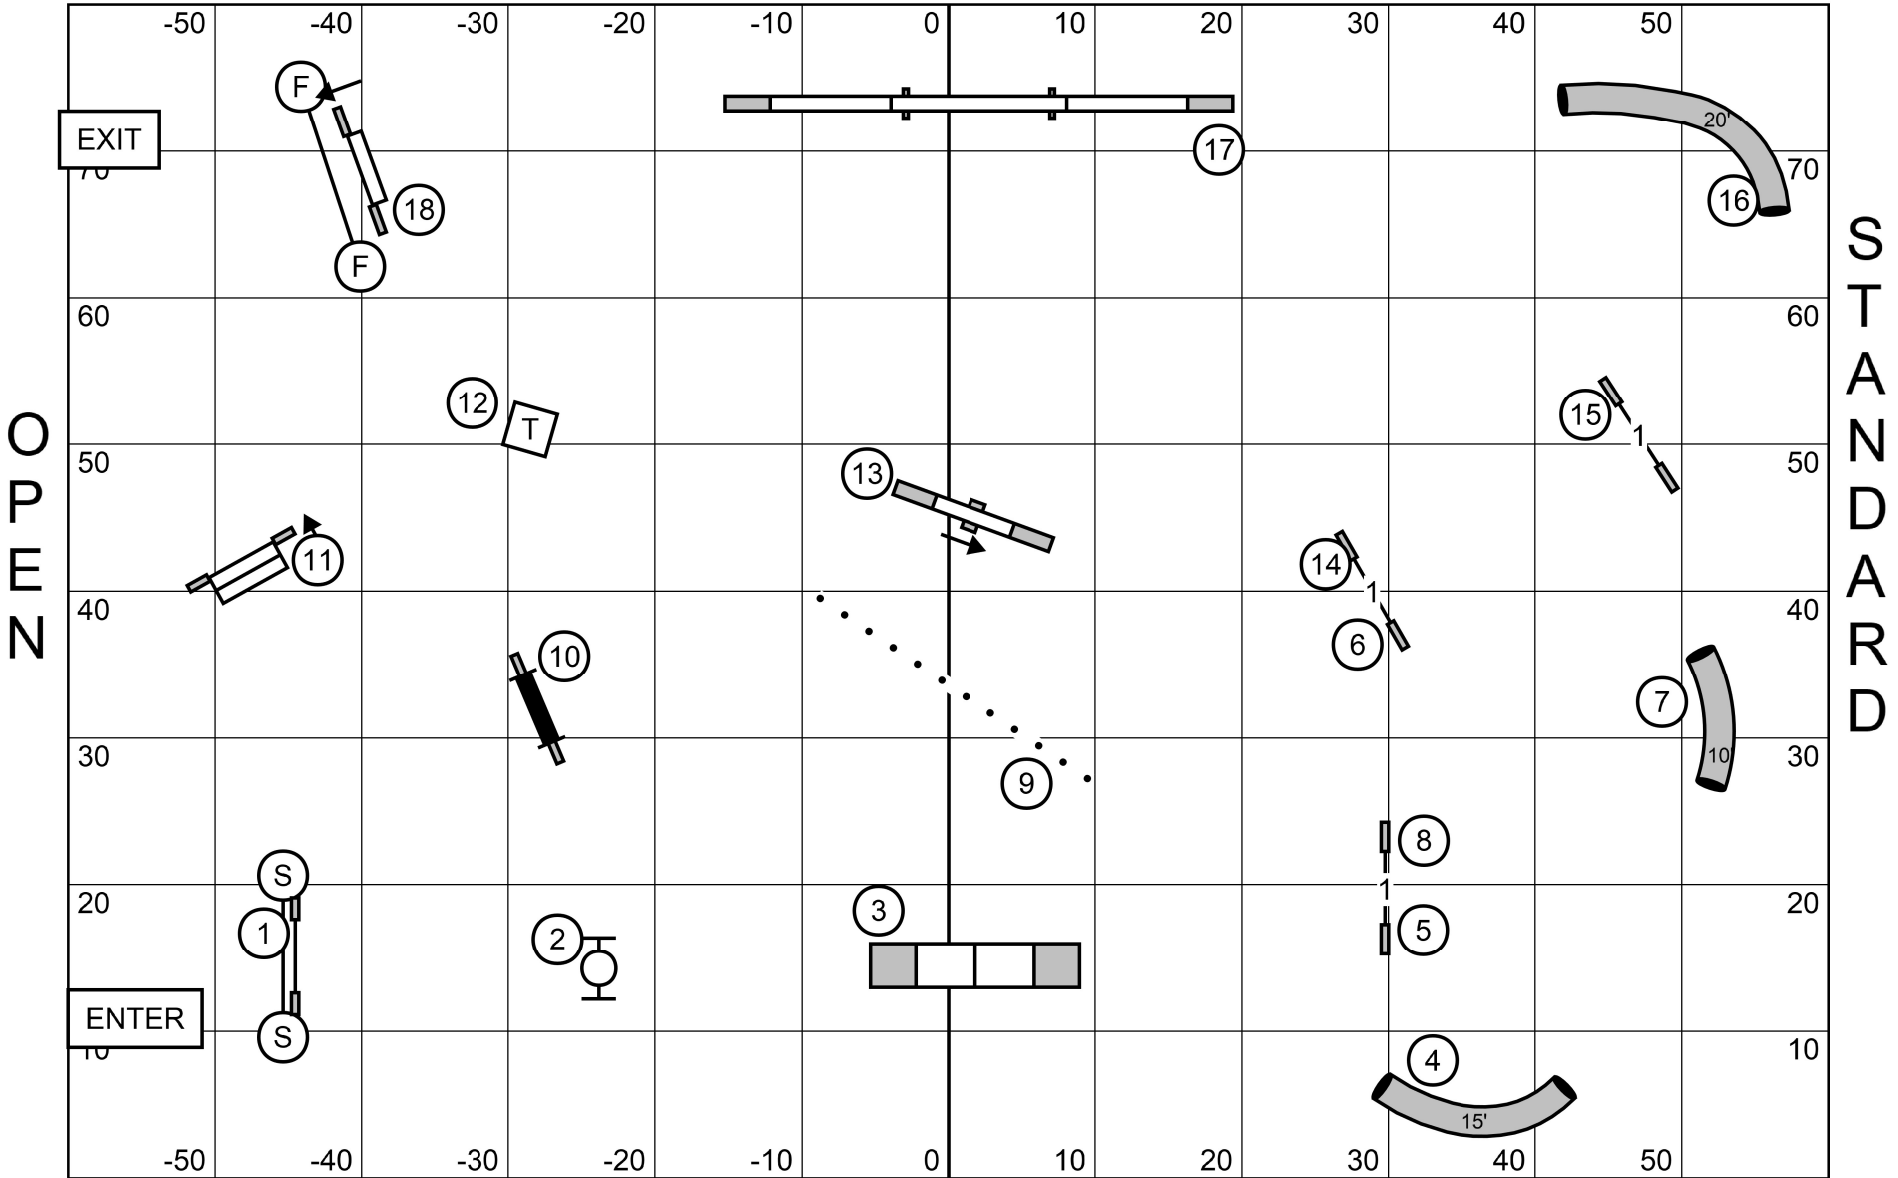

POODLE CLUB OF AMERICA

2024 NATIONAL SPECIALTY

Monday, April 22, 2024 * Purina Farm * Gray Summit, Mo.
Open JWW * Mary Mullen

POODLE CLUB OF AMERICA

2024 NATIONAL SPECIALTY

Monday, April 22, 2024 * Purina Farm * Gray Summit, Mo.
Open Standard * Mary Mullen