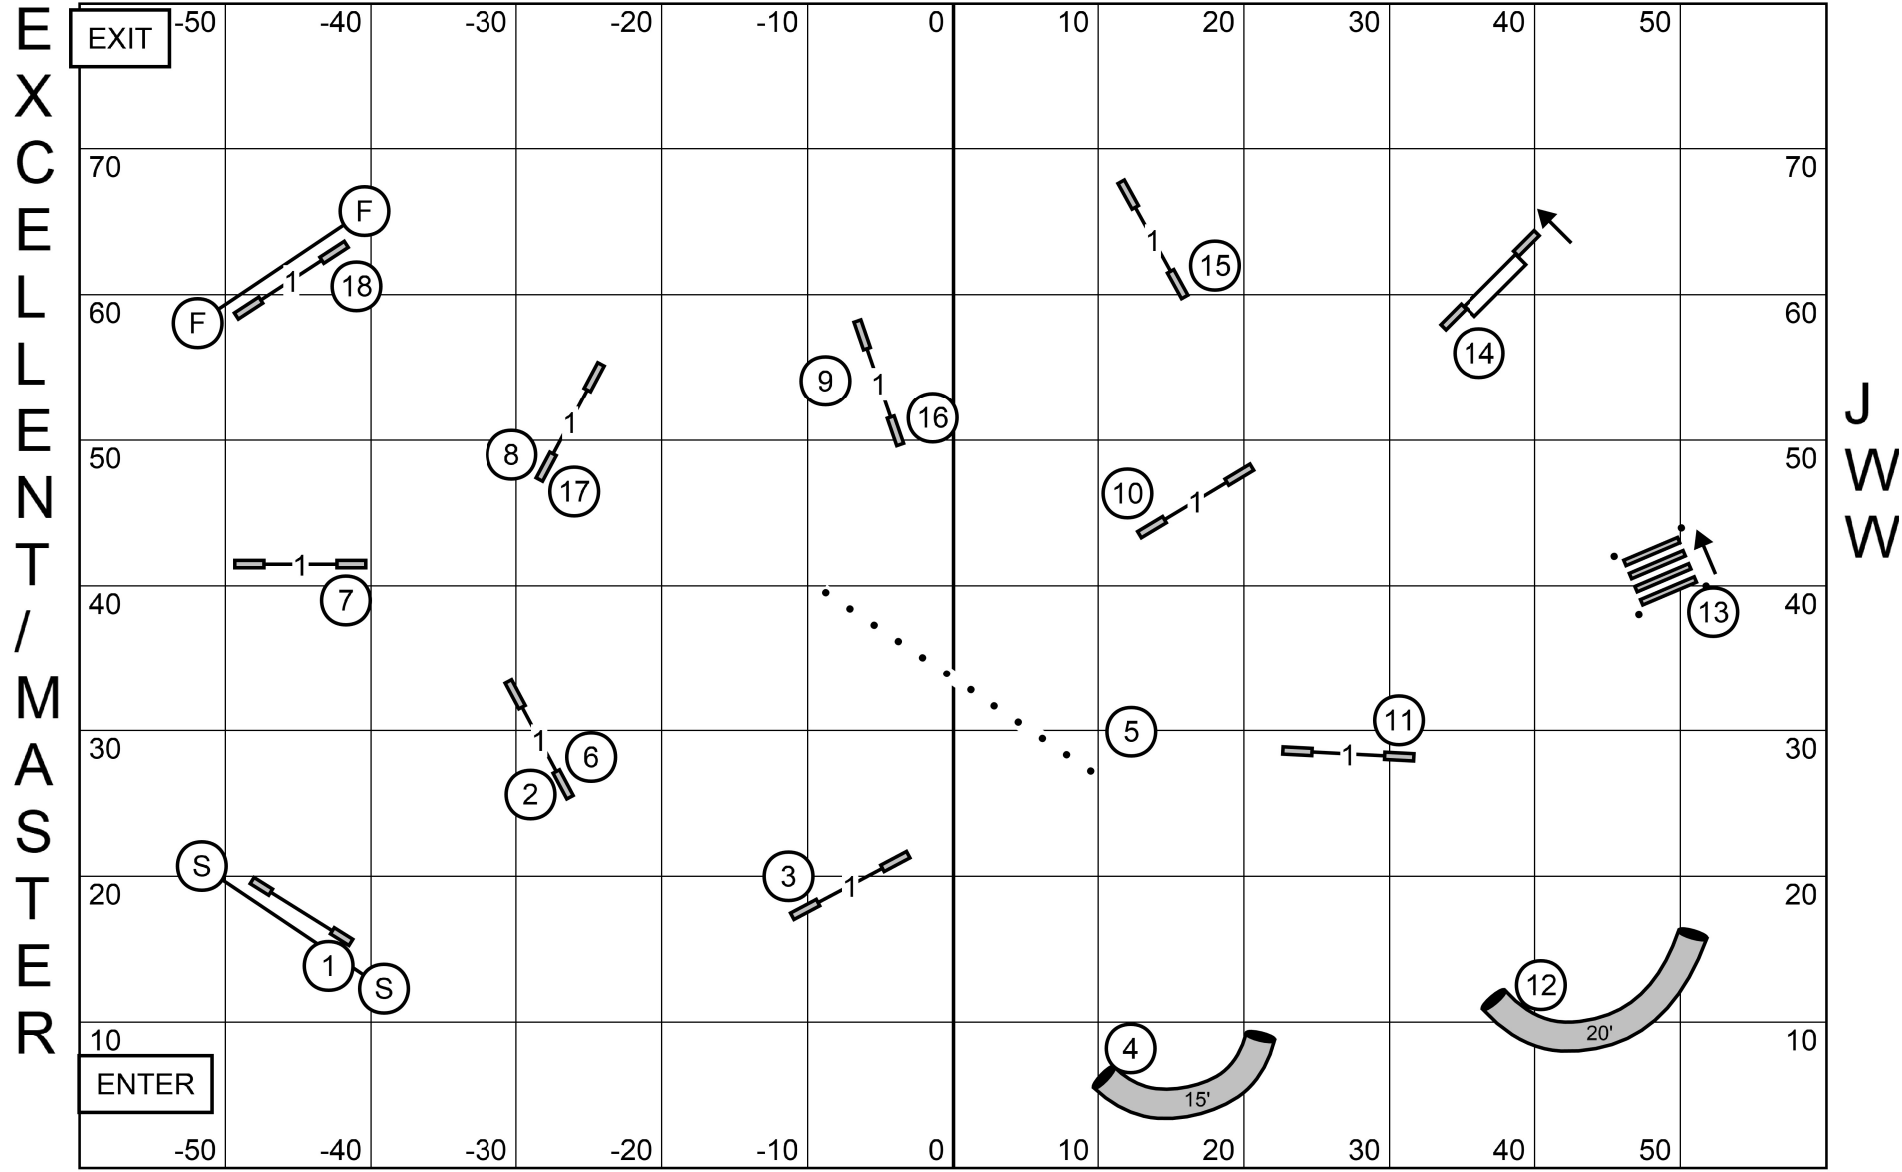

POODLE CLUB OF AMERICA

2024 NATIONAL SPECIALTY

Monday, April 22, 2024 * Purina Farm * Gray Summit, Mo.
Time 2 Beat * Mary Mullen

POODLE CLUB OF AMERICA

2024 NATIONAL SPECIALTY

Monday, April 22, 2024 * Purina Farm * Gray Summit, Mo.
Excellent/Master JWW * Mary Mullen