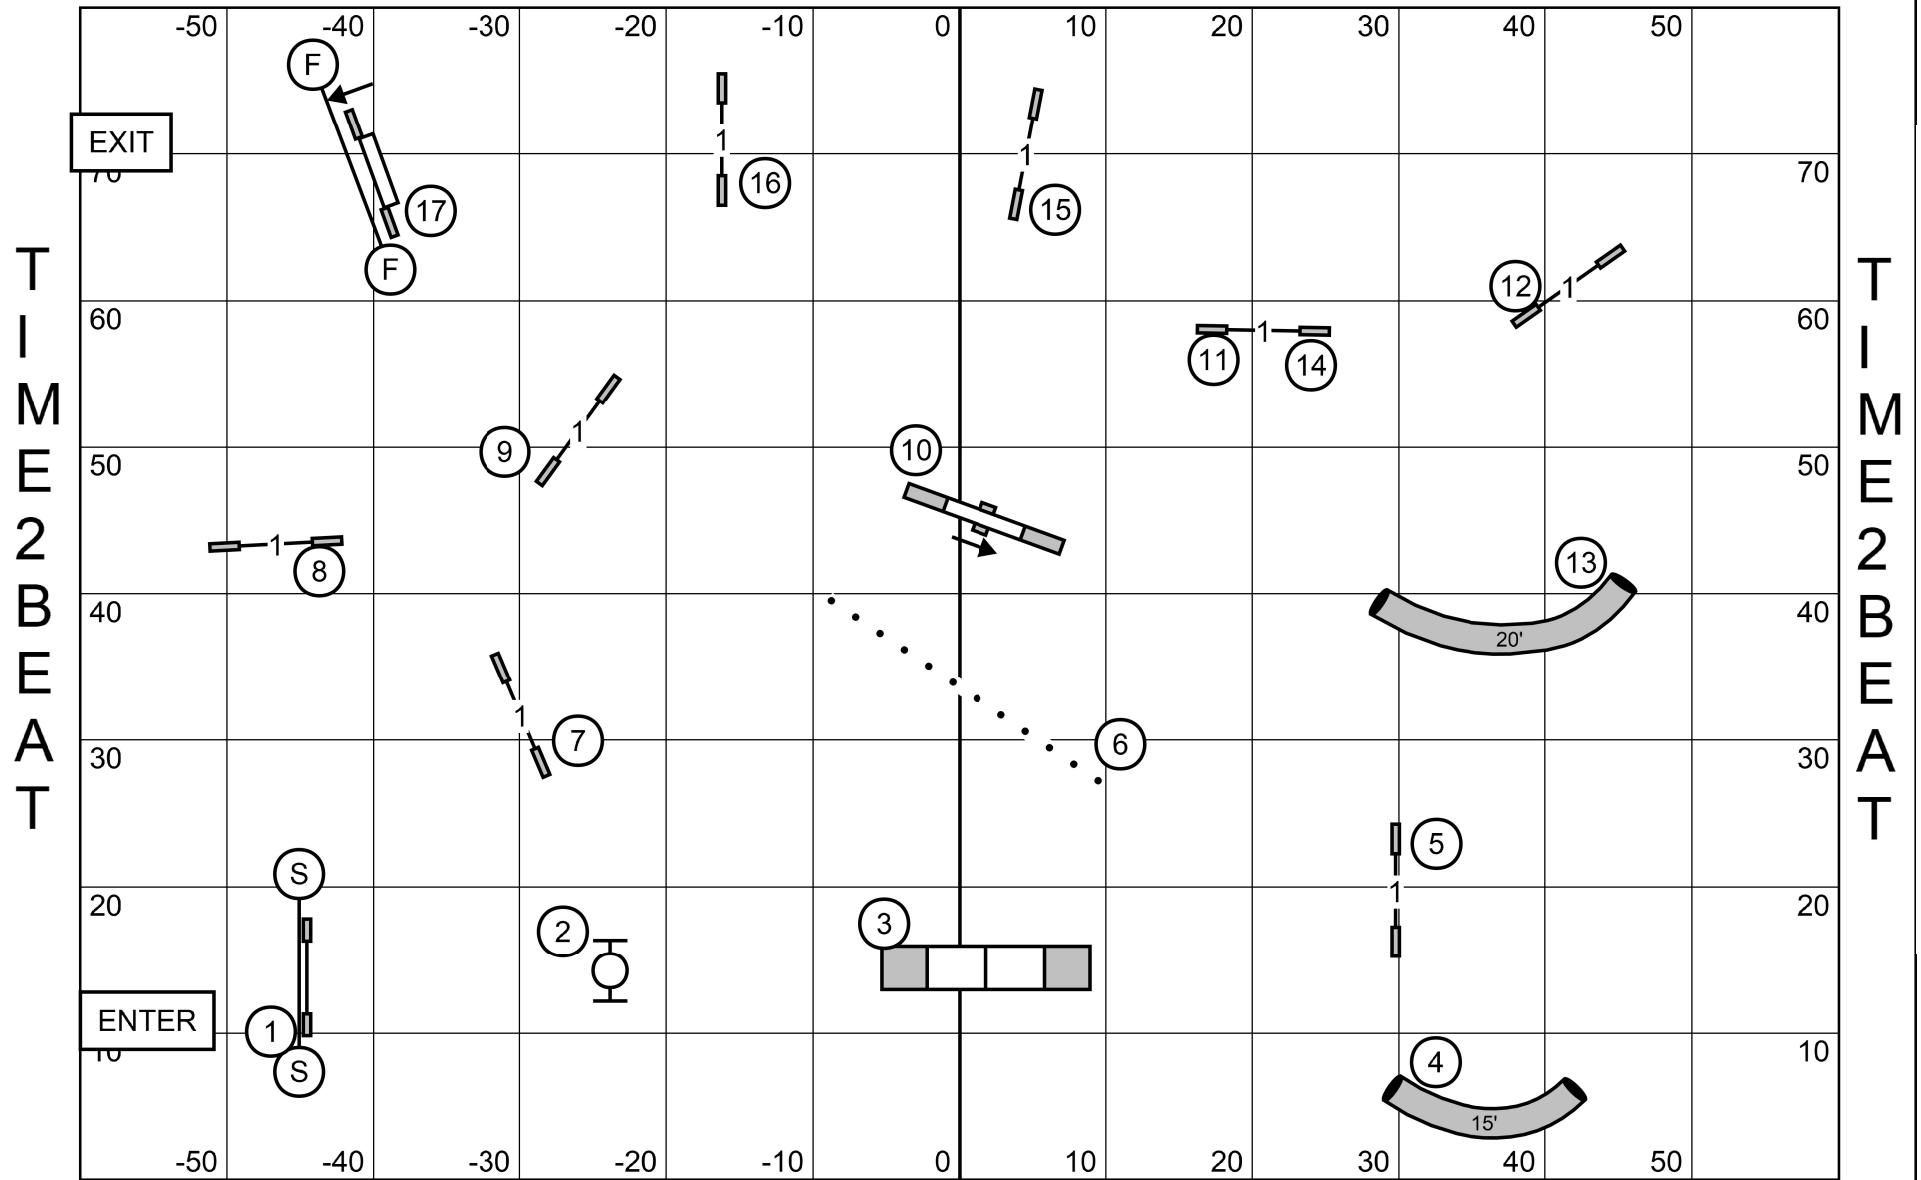

POODLE CLUB OF AMERICA

2024 NATIONAL SPECIALTY

Monday, April 22, 2024 * Purina Farm * Gray Summit, Mo.
Time 2 Beat * Mary Mullen