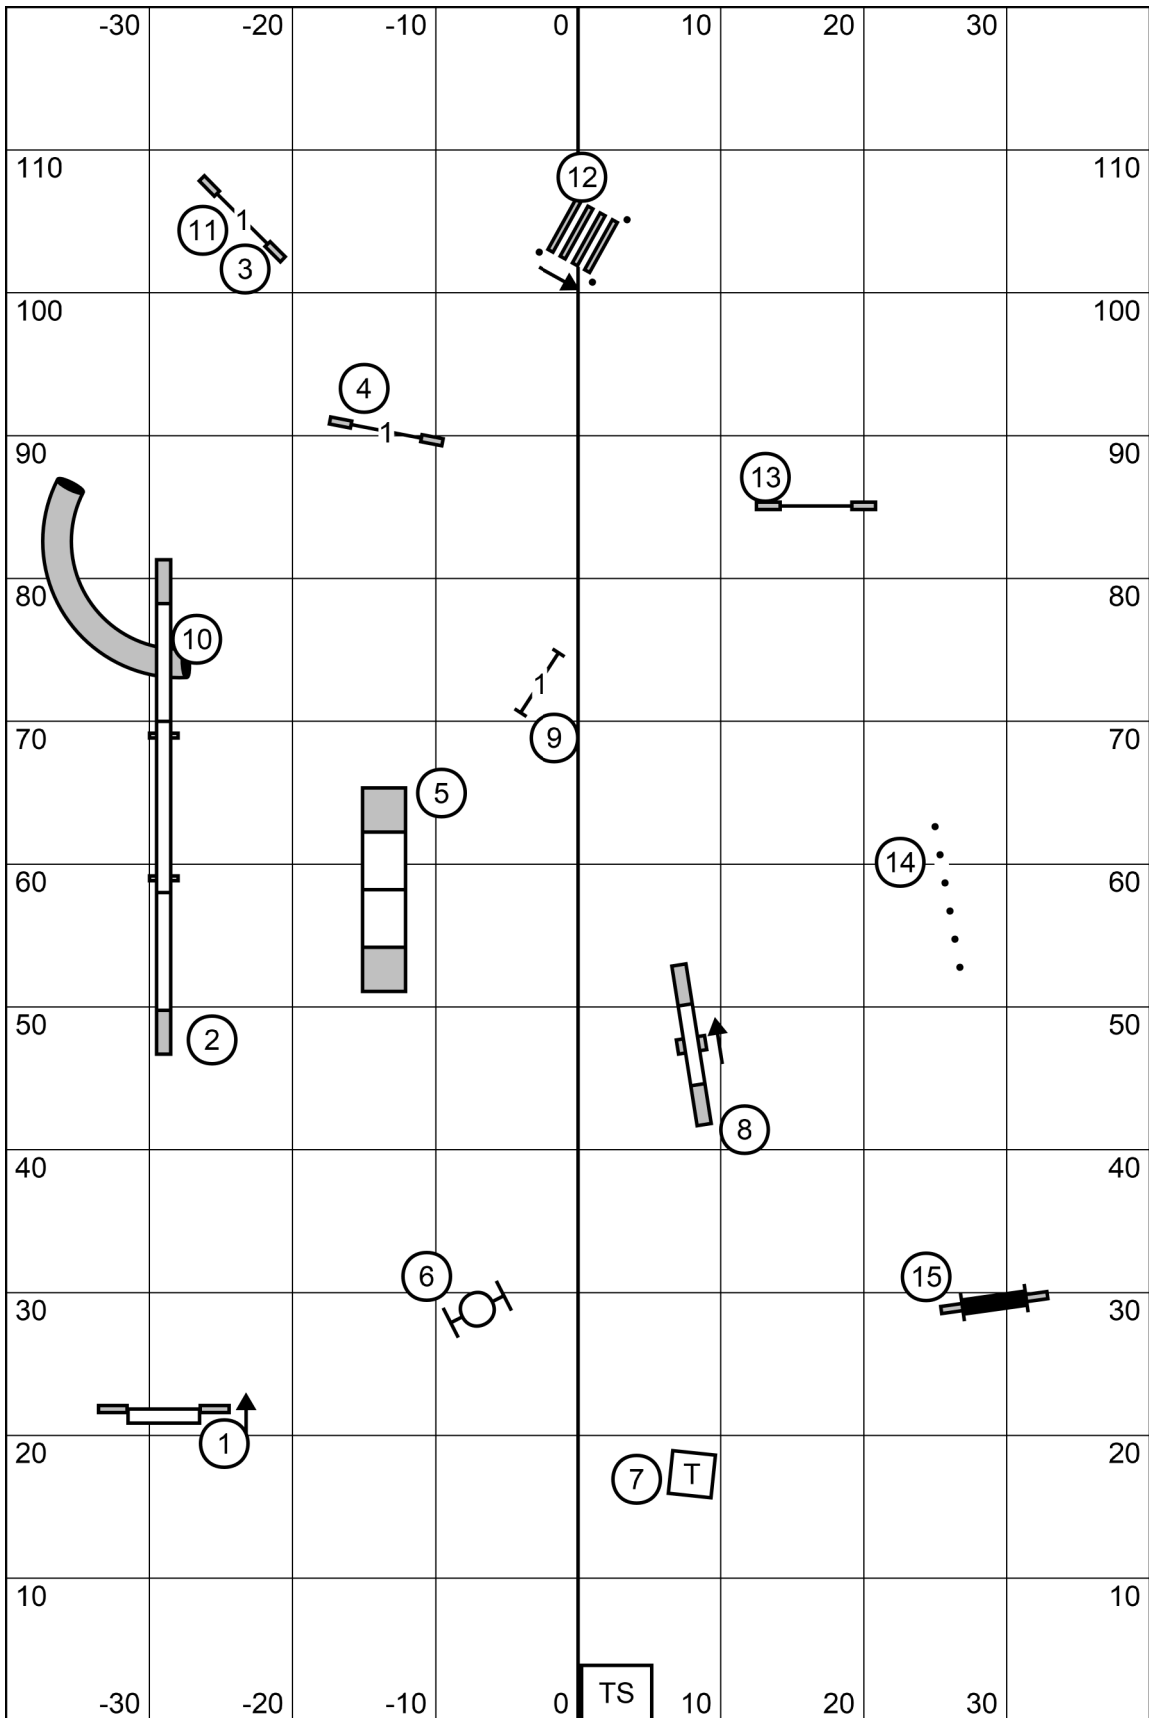

GATE	Next dog in at 12	Novice Standard Geoff Nieder Poodle Club of America Purina Farms 4/25/2022	GATE