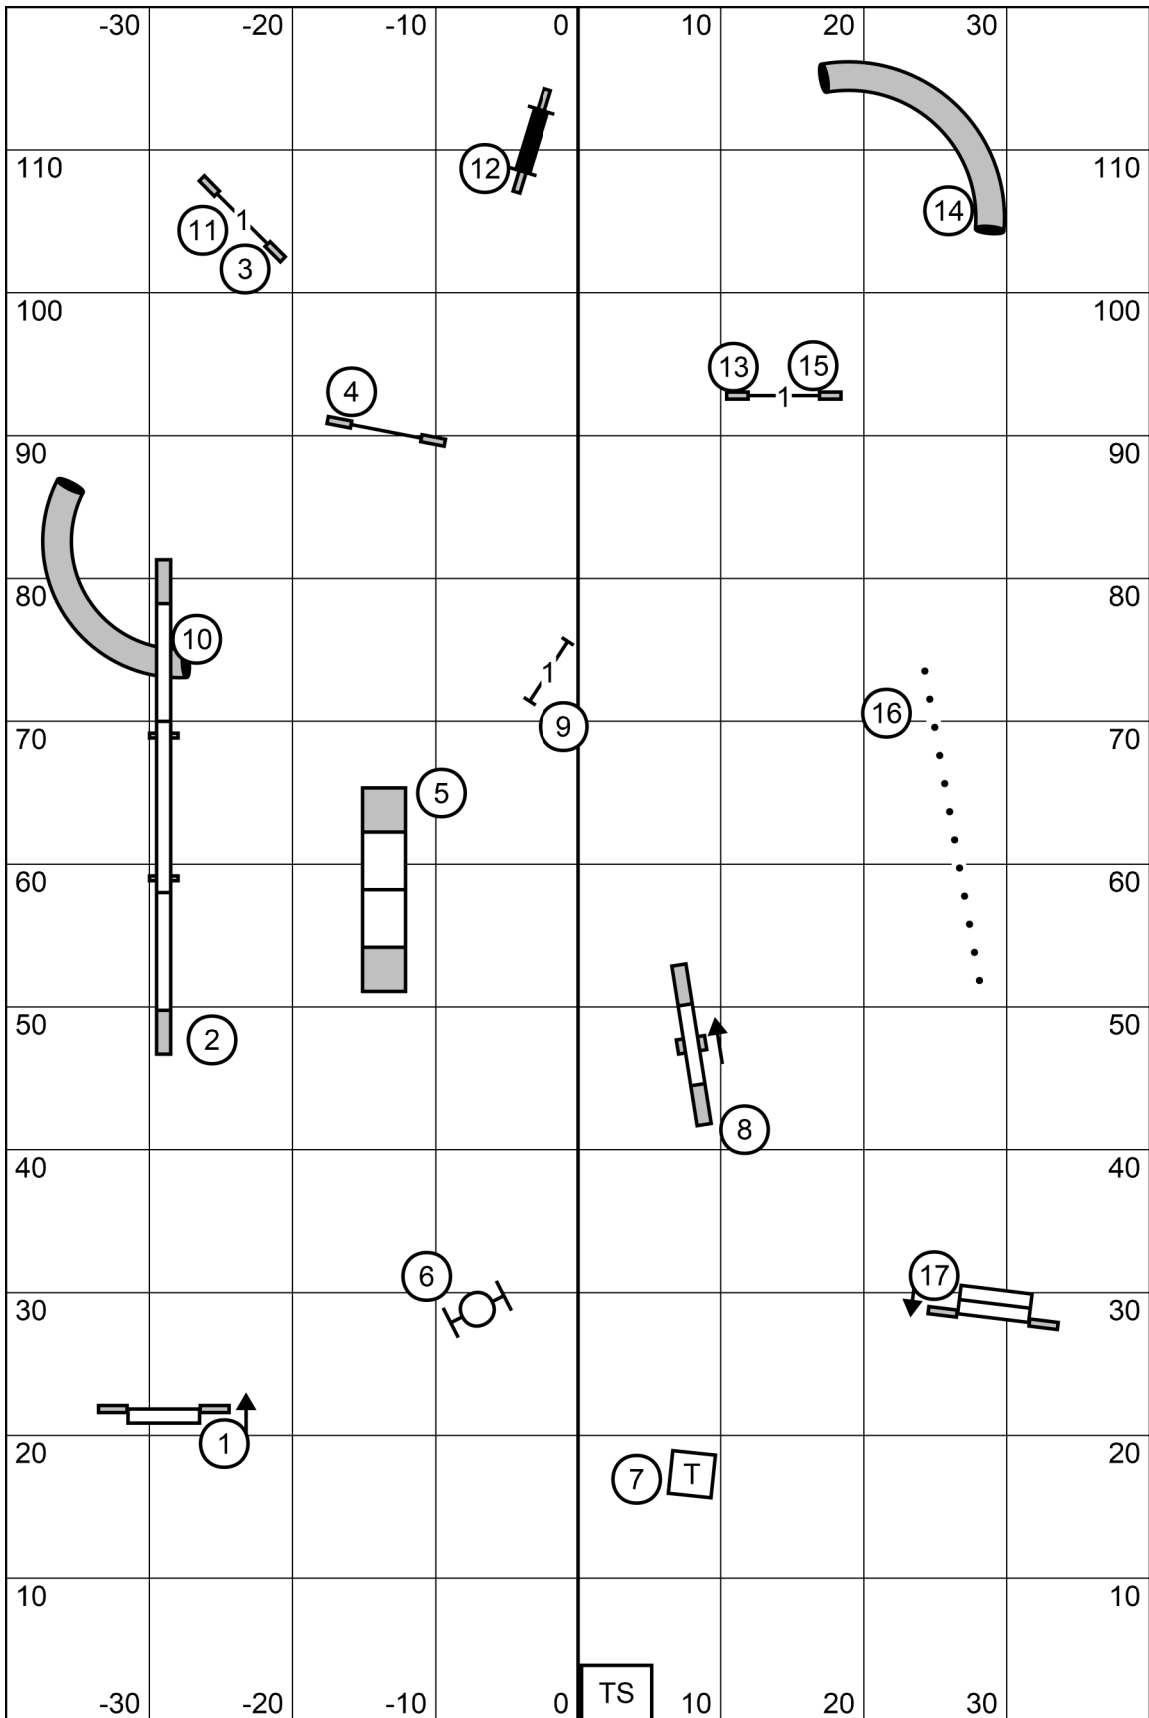

GATE	Next dog in at 16	Master Standard Geoff Nieder Poodle Club of America Purina Farms 4/25/2022	GATE
------	----------------------	---	------

GATE	Next dog in at 14	Master/Excellent Jumpers Geoff Nieder Poodle Club of America Purina Farms 4/25/2022	GATE
------	----------------------	--	------