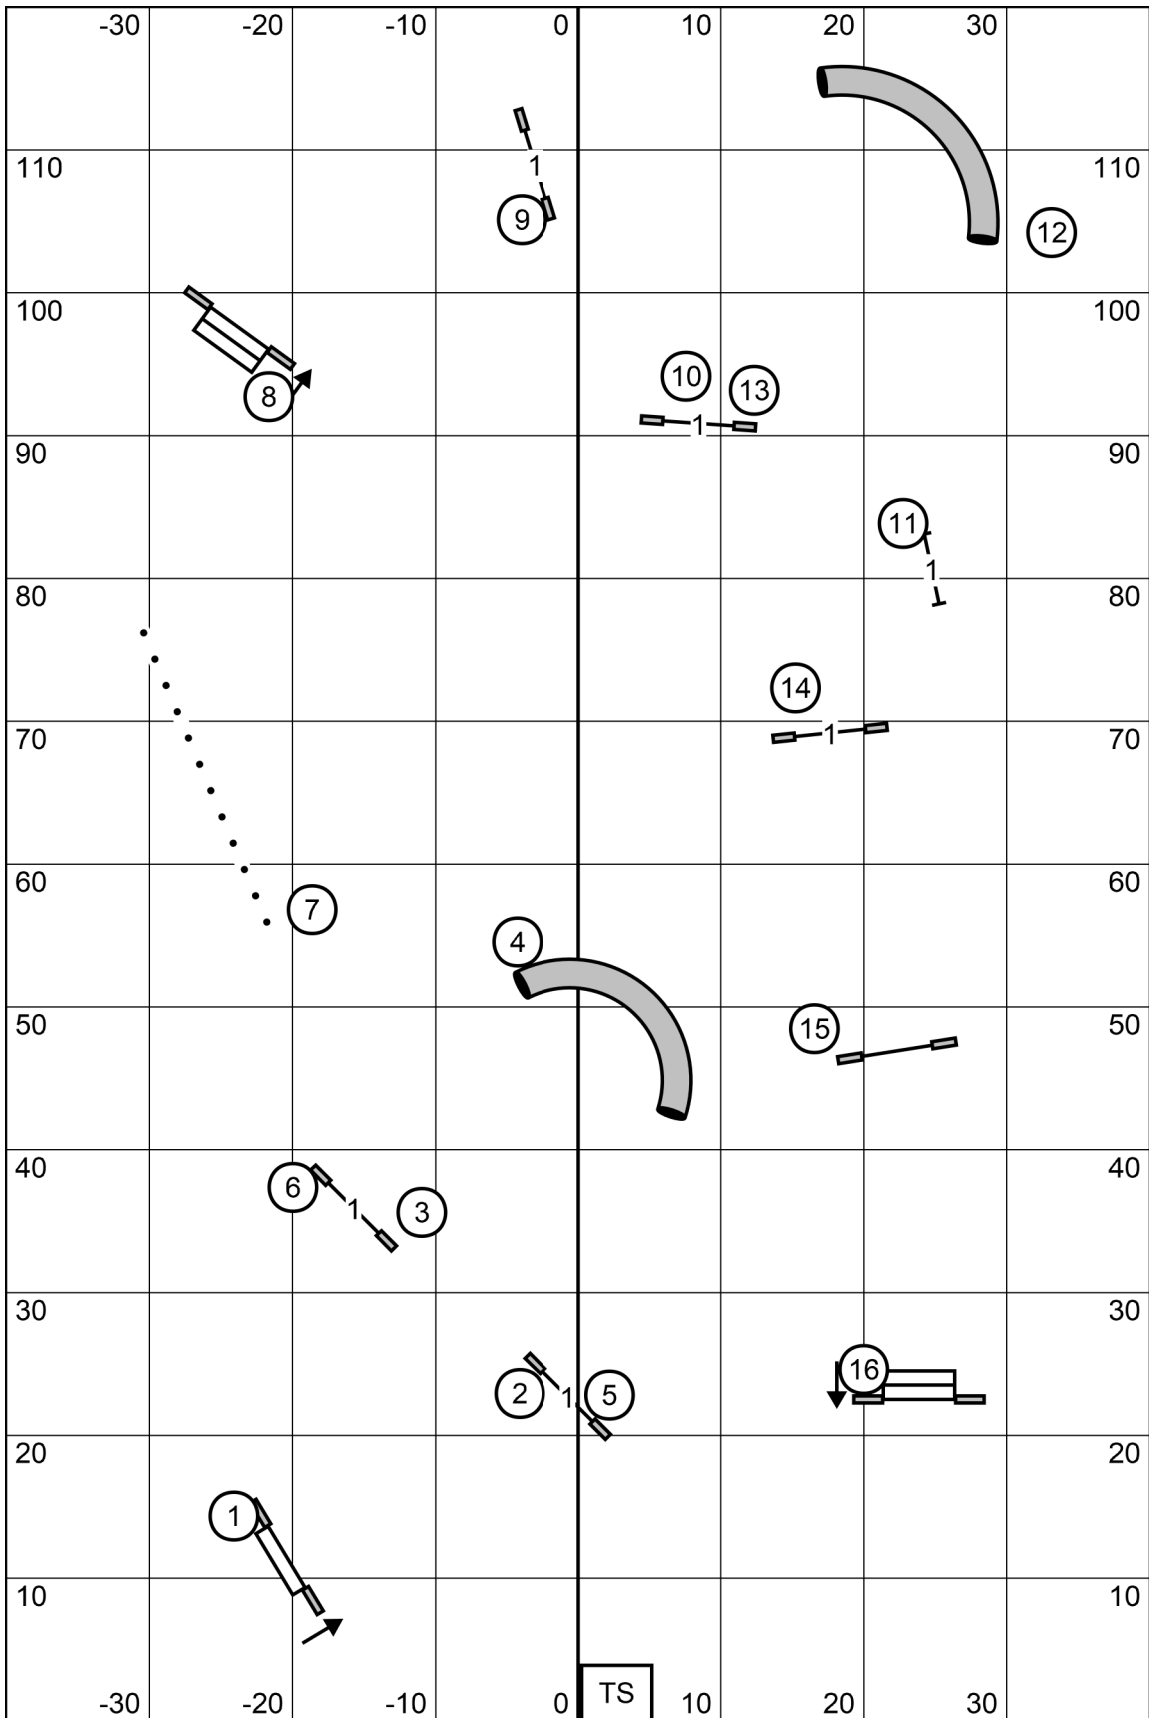

GATE	Next dog in at 14	Open Jumpers Geoff Nieder Poodle Club of America Purina Farms 4/25/2022	GATE