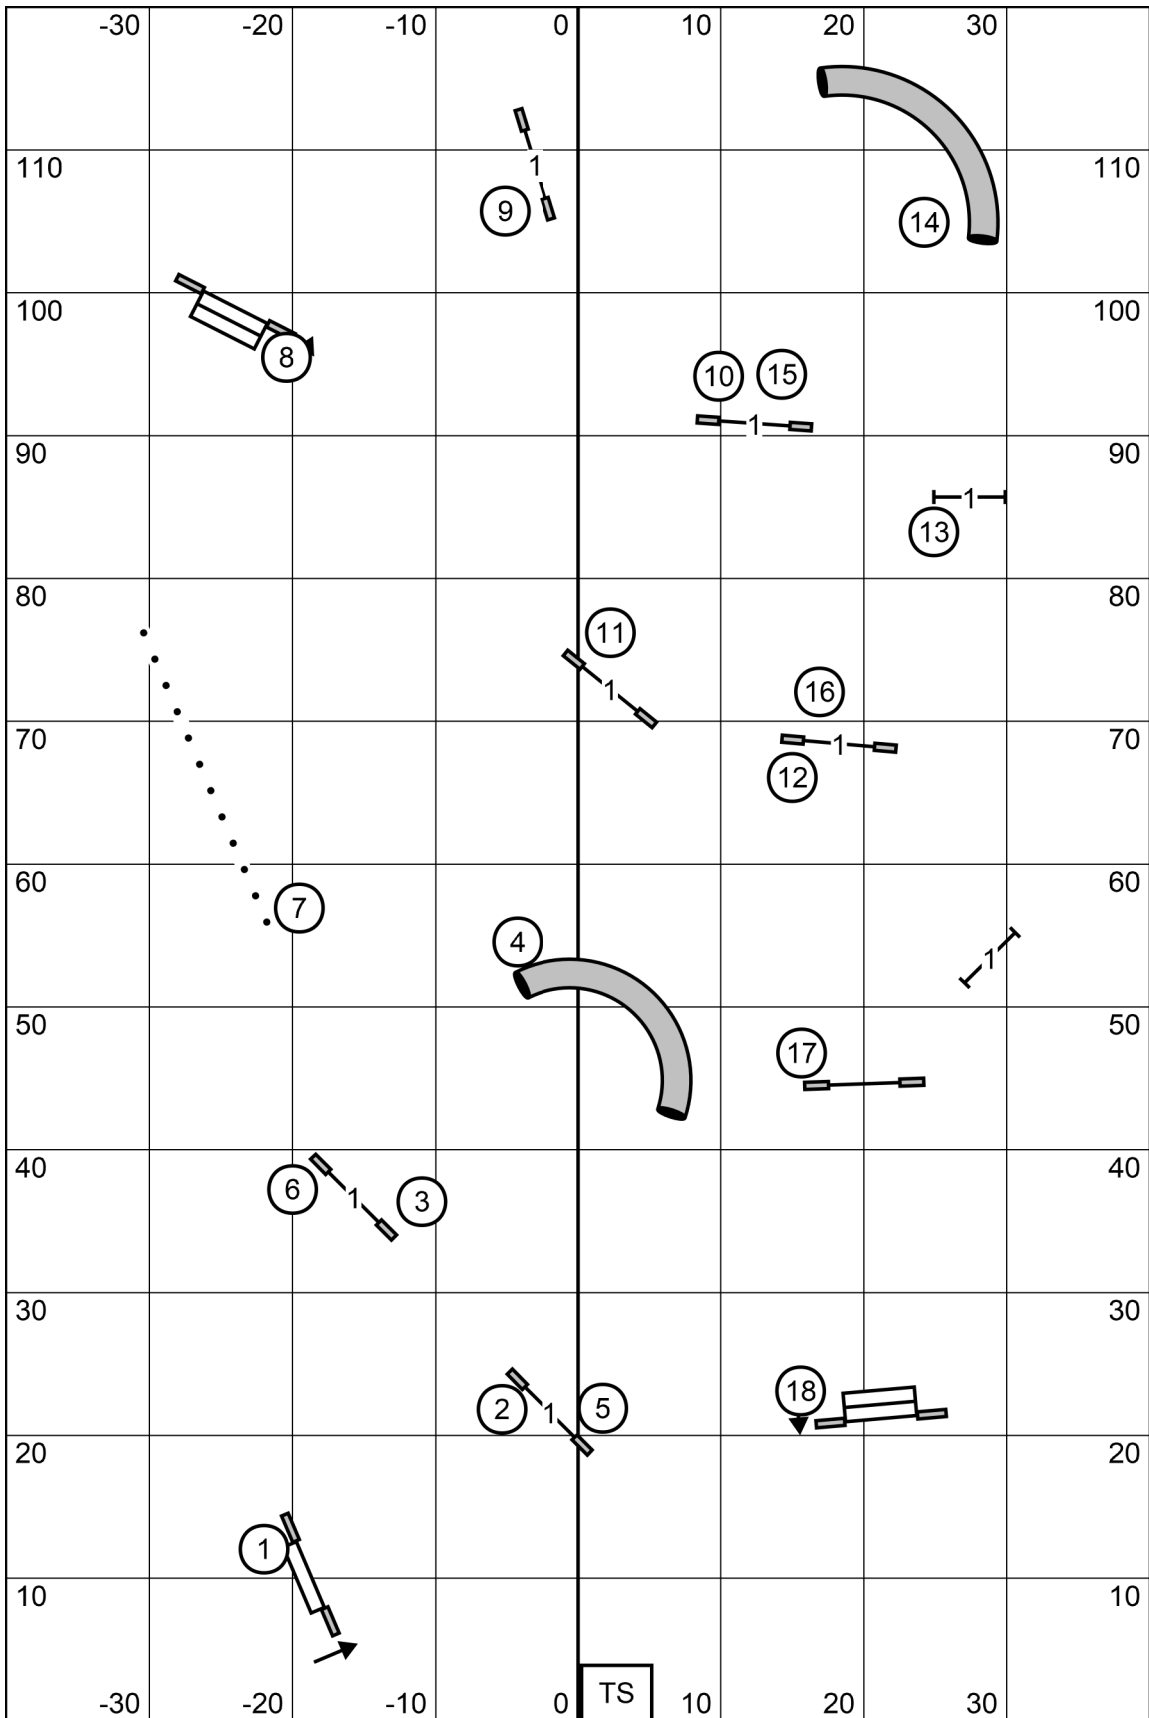

GATE	Next dog in at 16	Master Standard Geoff Nieder Poodle Club of America Purina Farms 4/25/2022	GATE
------	----------------------	---	------

GATE	Next dog in at 14	Master/Excellent Jumpers Geoff Nieder Poodle Club of America Purina Farms 4/25/2022	GATE
------	----------------------	--	------