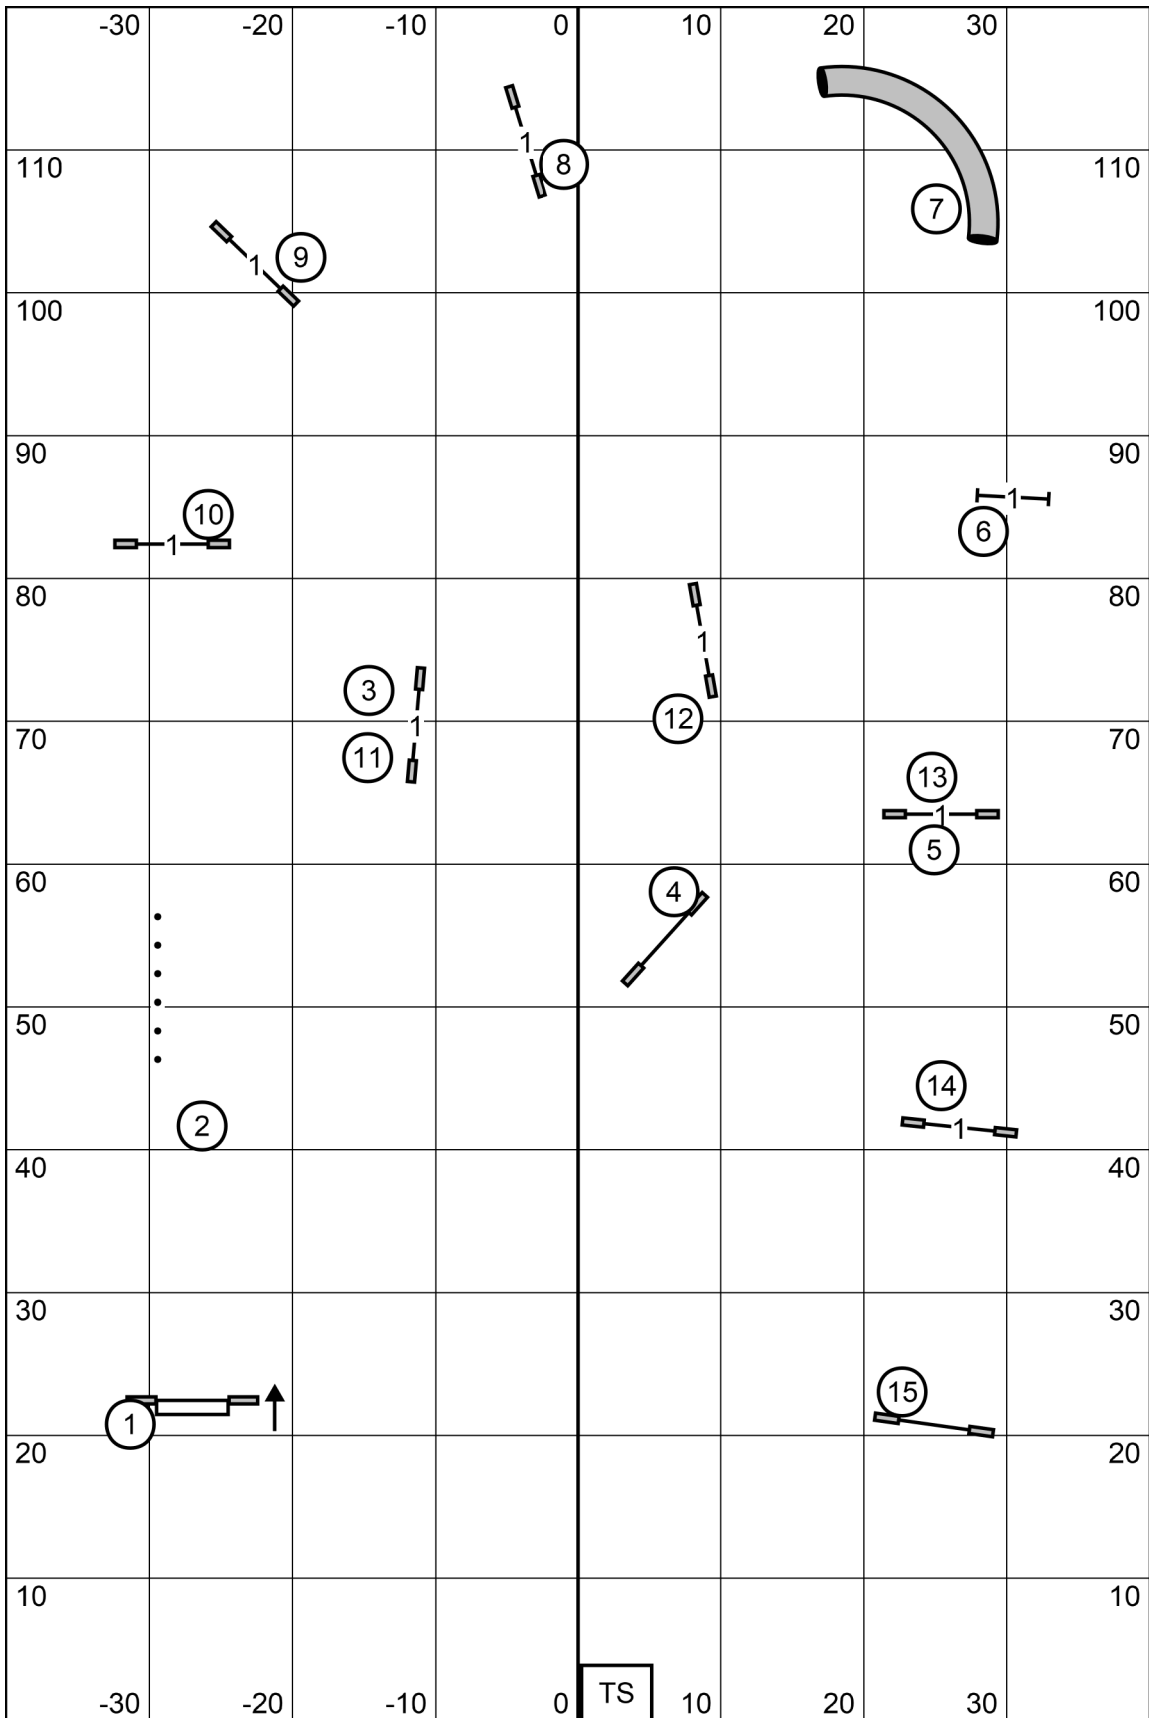

-30	-20	-10	0	TS	10	20	30
GATE	Next dog in at 12		Novice Jumpers Geoff Nieder Poodle Club of America Purina Farms 4/25/2022			GATE