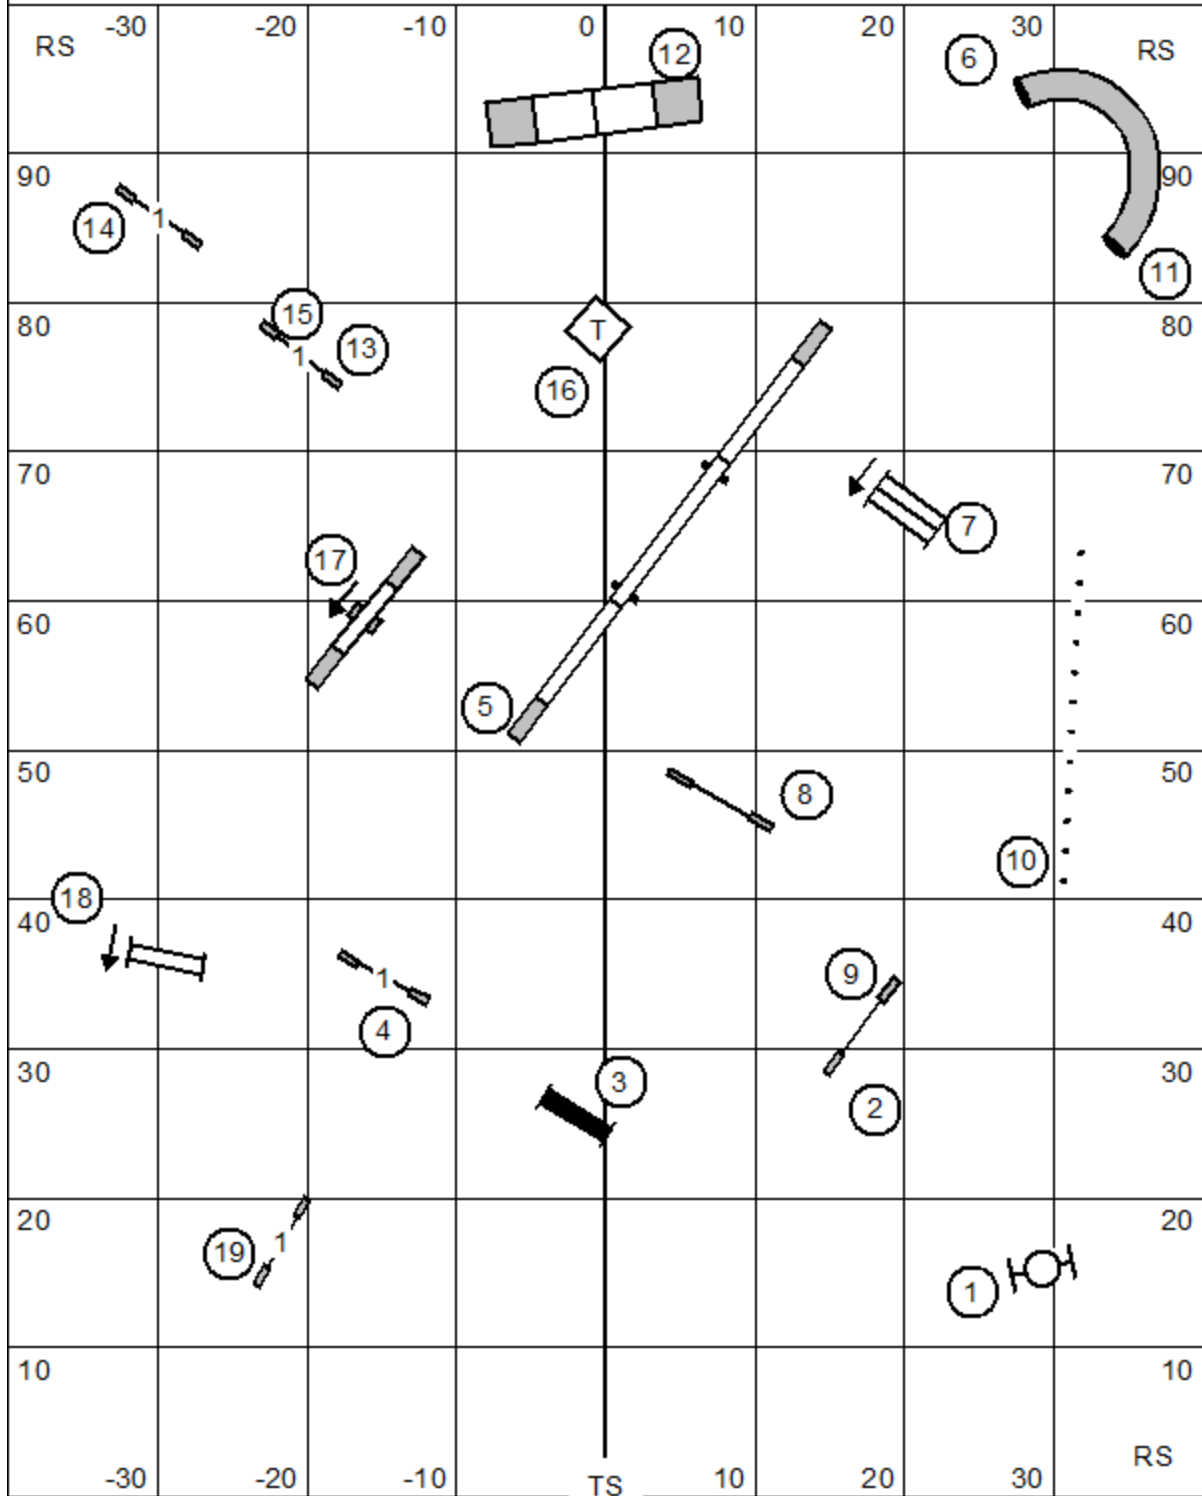

Schipperke Club of Greater St. Louis - Caseyville, IL  
 Saturday June 17 2023  
 Judge: Lisa Potts  
 Premier Standard

Schipperke Club of Greater St. Louis - Caseyville, IL  
 Saturday June 17 2023  
 Judge: Lisa Potts  
 EM Standard