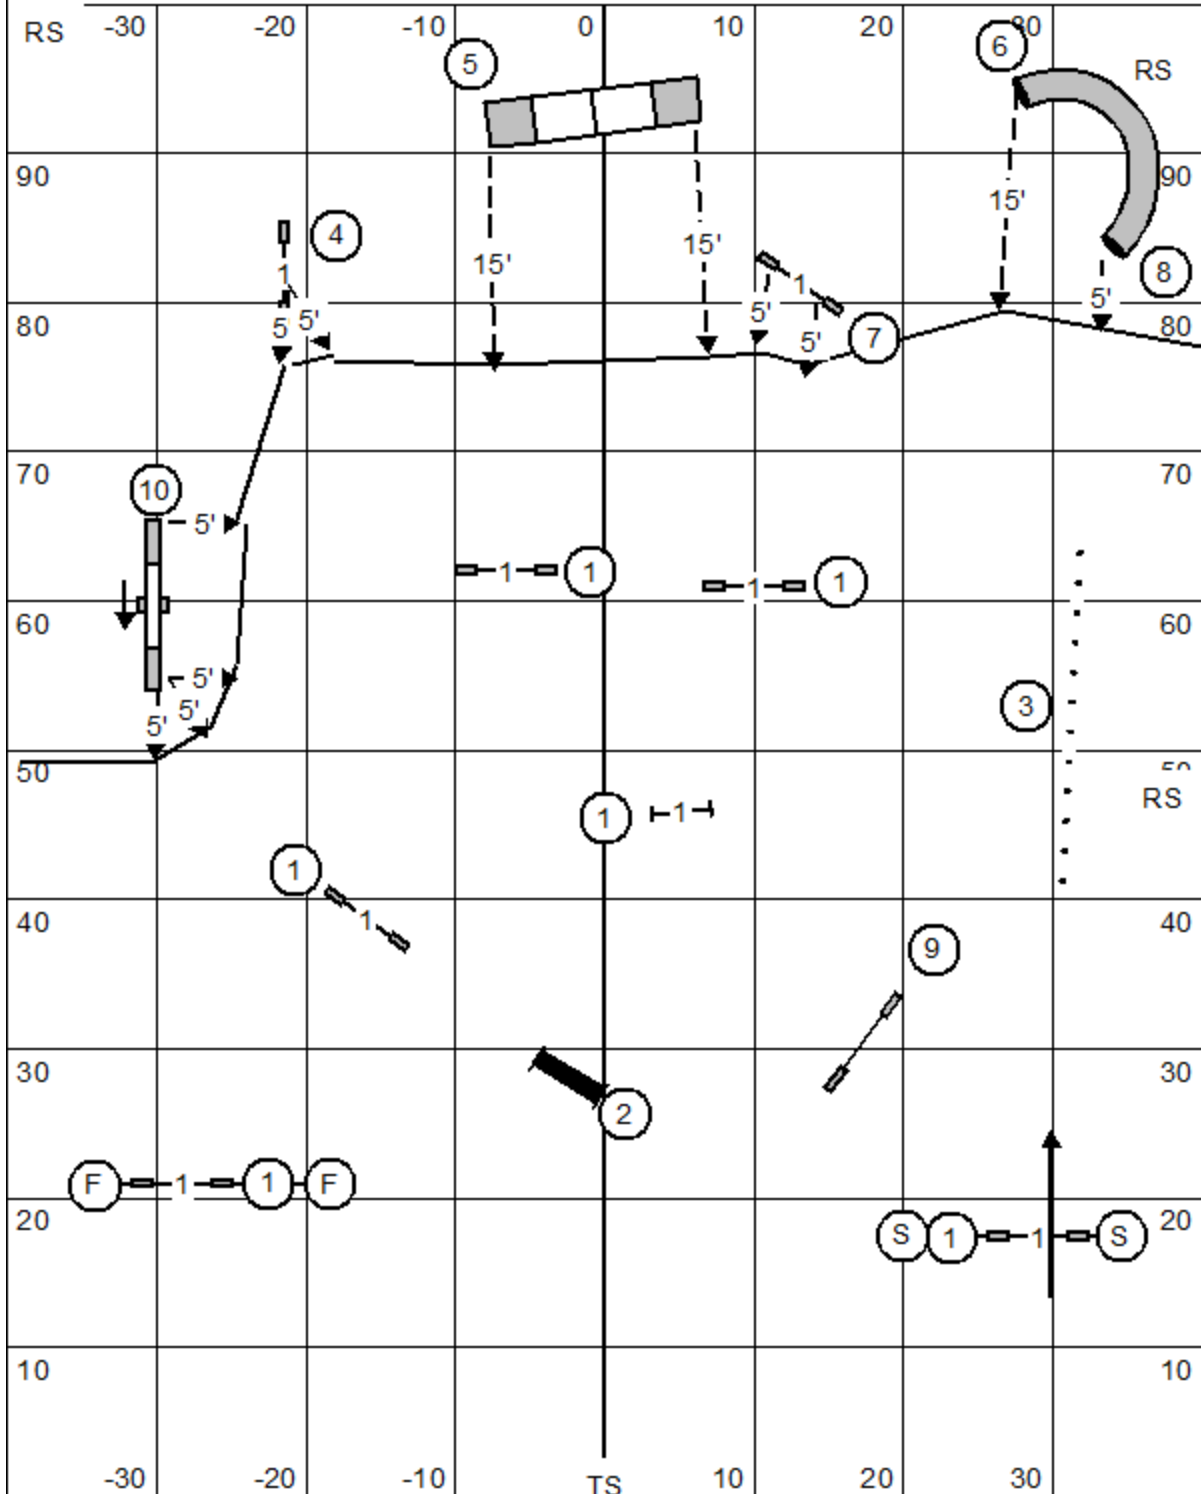

Schipperke Club of Greater St. Louis - Caseyville, IL

Everything (except START jump)

Saturday June 17 2023

EM - 4-5-6

Bi-directional except during designated

Judge: Lisa Potts

O 7-6

Send Bonus

FAST - All Levels

N 4-10