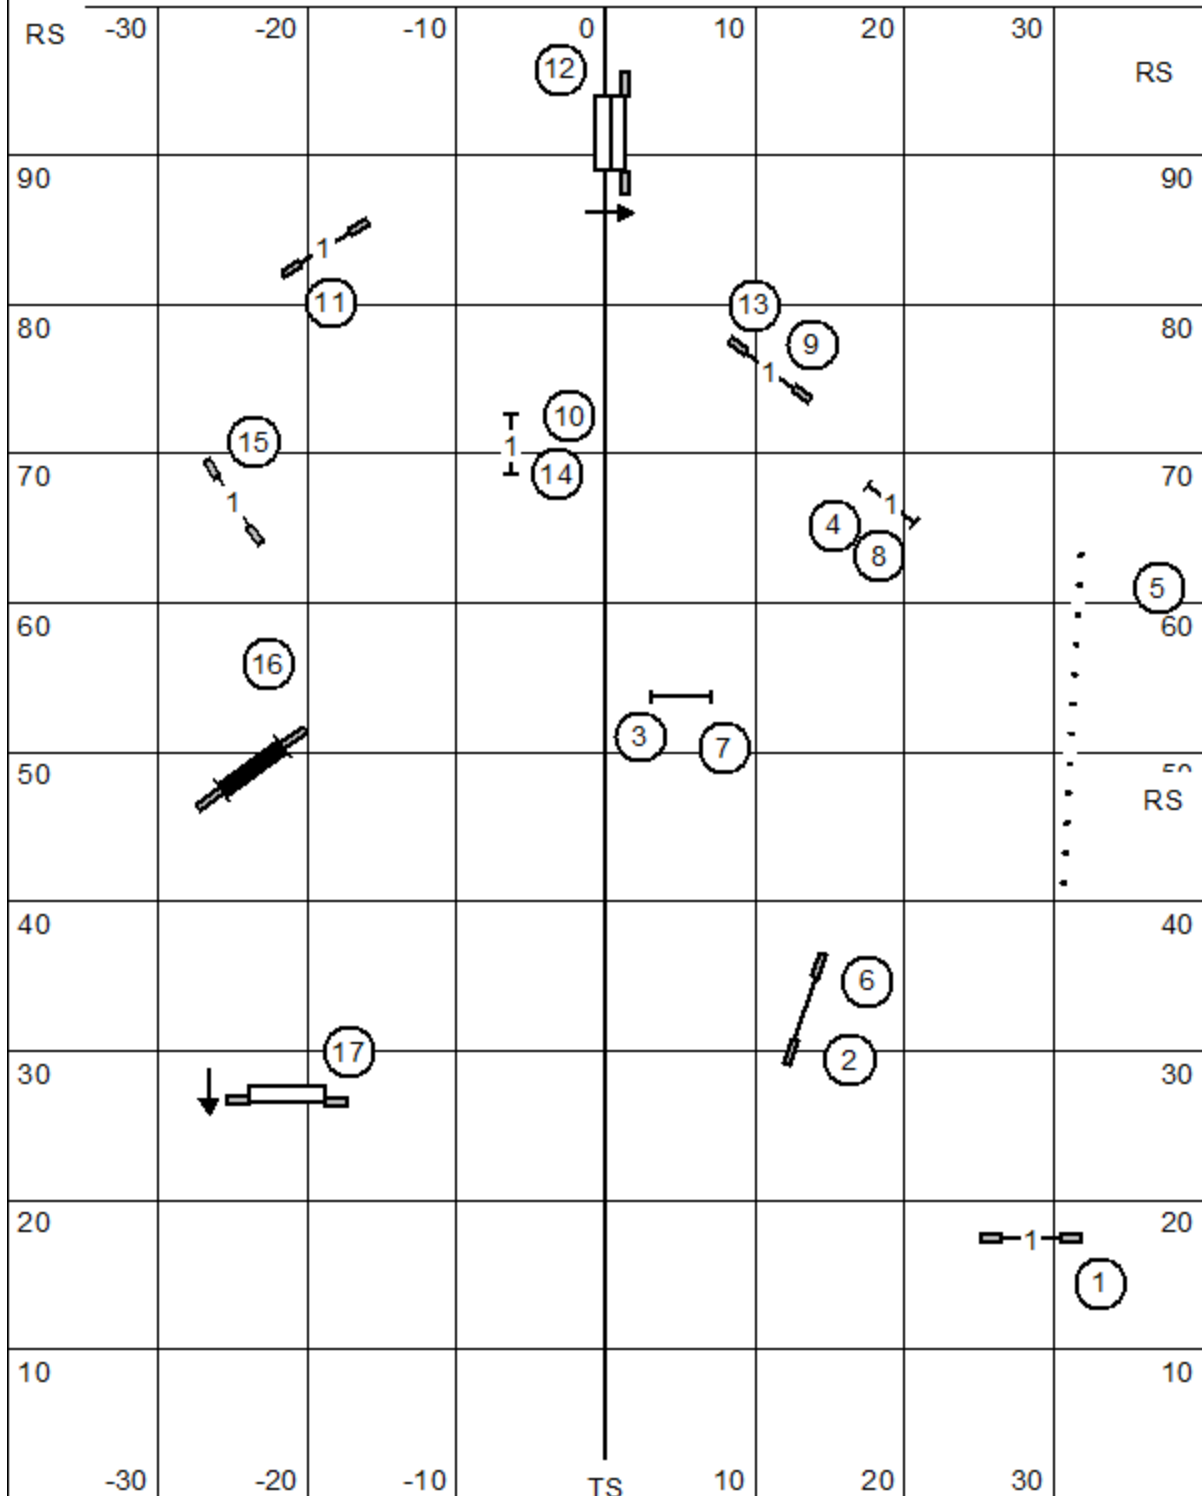

FAST - All Levels

N 4-10

Schipperke Club of Greater St. Louis - Caseyville, IL  
 Saturday June 17 2023  
 Judge: Lisa Potts  
 EM JWW

Schipperke Club of Greater St. Louis - Caseyville, IL  
 Saturday June 17 2023  
 Judge: Lisa Potts  
 Open JWW