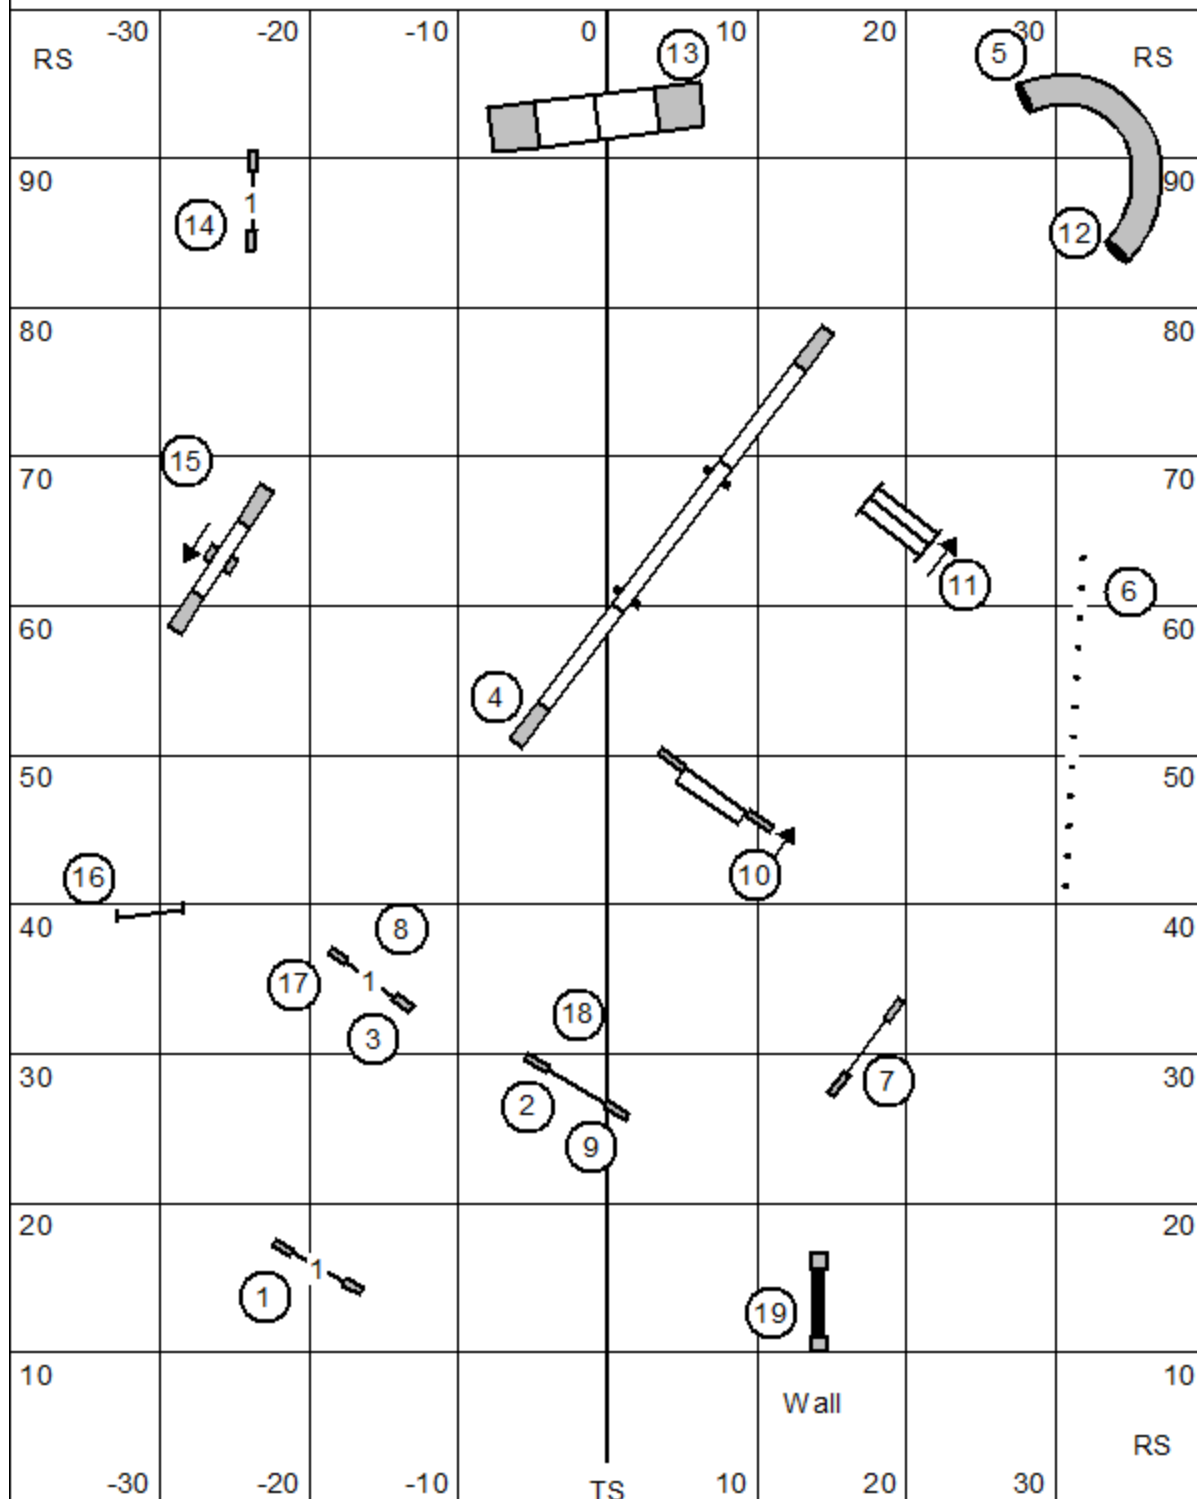

Schipperke Club of Greater St. Louis - Caseyville, IL
Saturday June 17 2023
Judge: Lisa Potts
Premier Standard