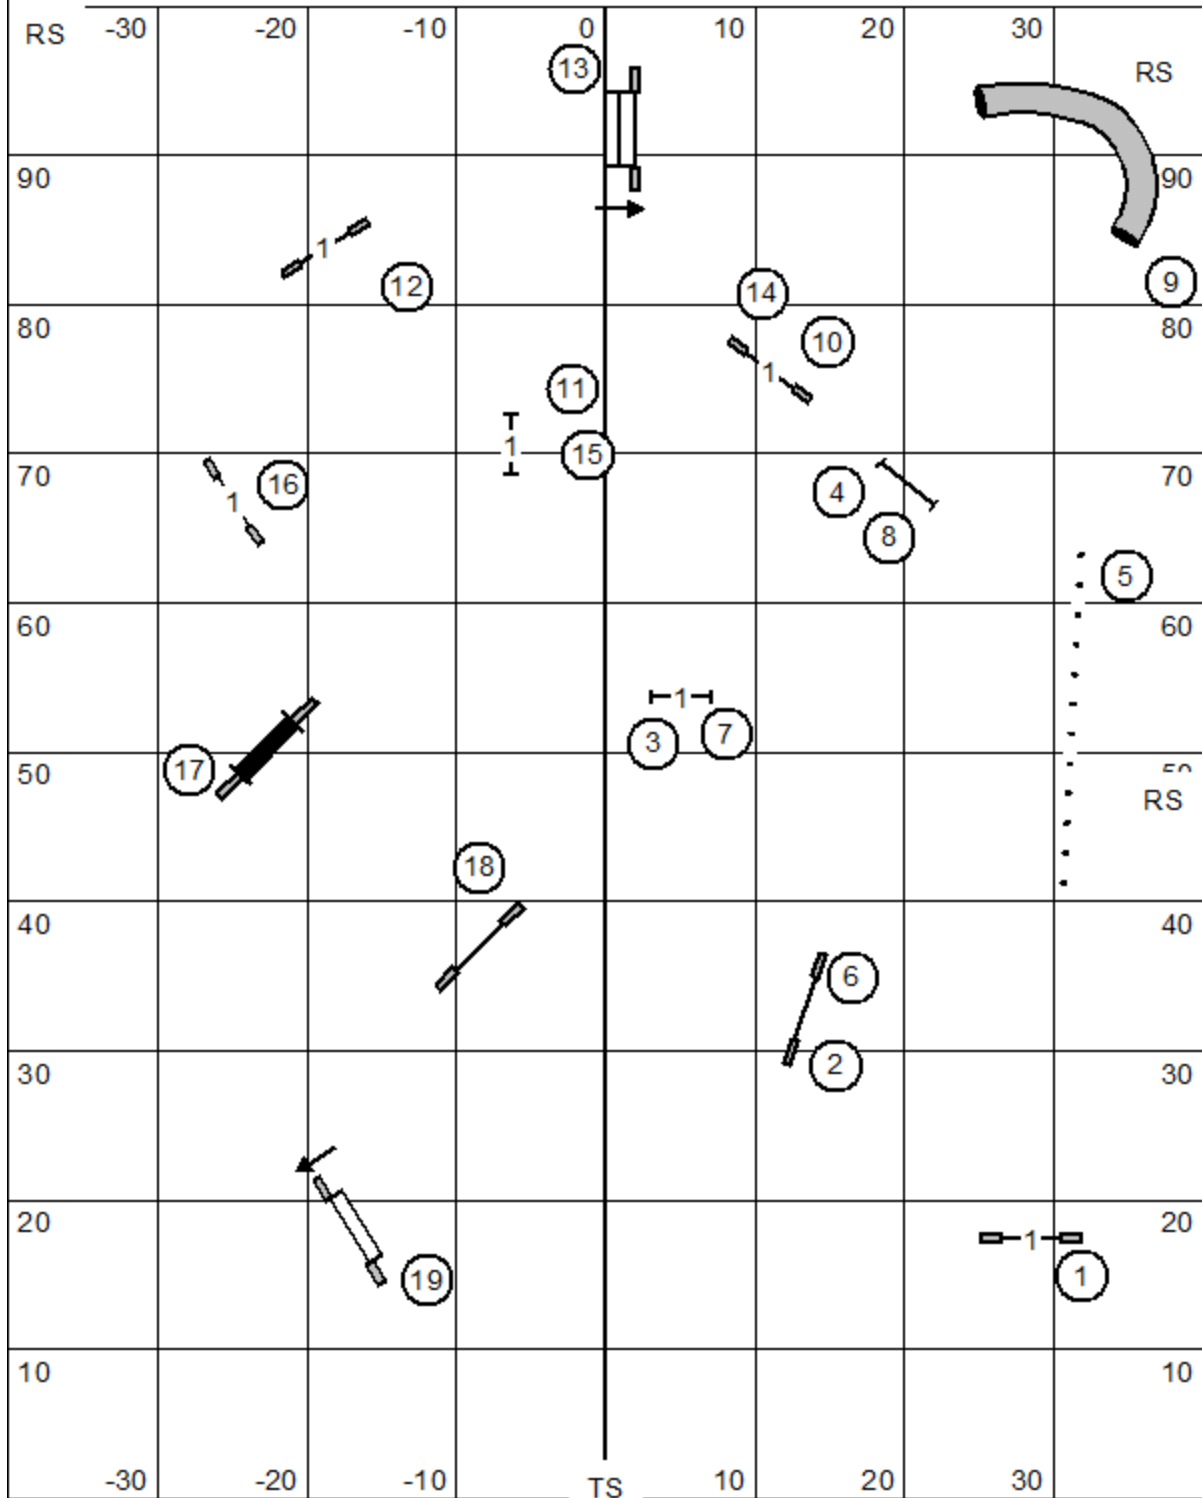

Schipperke Club of Greater St. Louis - Caseyville, IL
Saturday June 17 2023
Judge: Lisa Potts
EM JWW