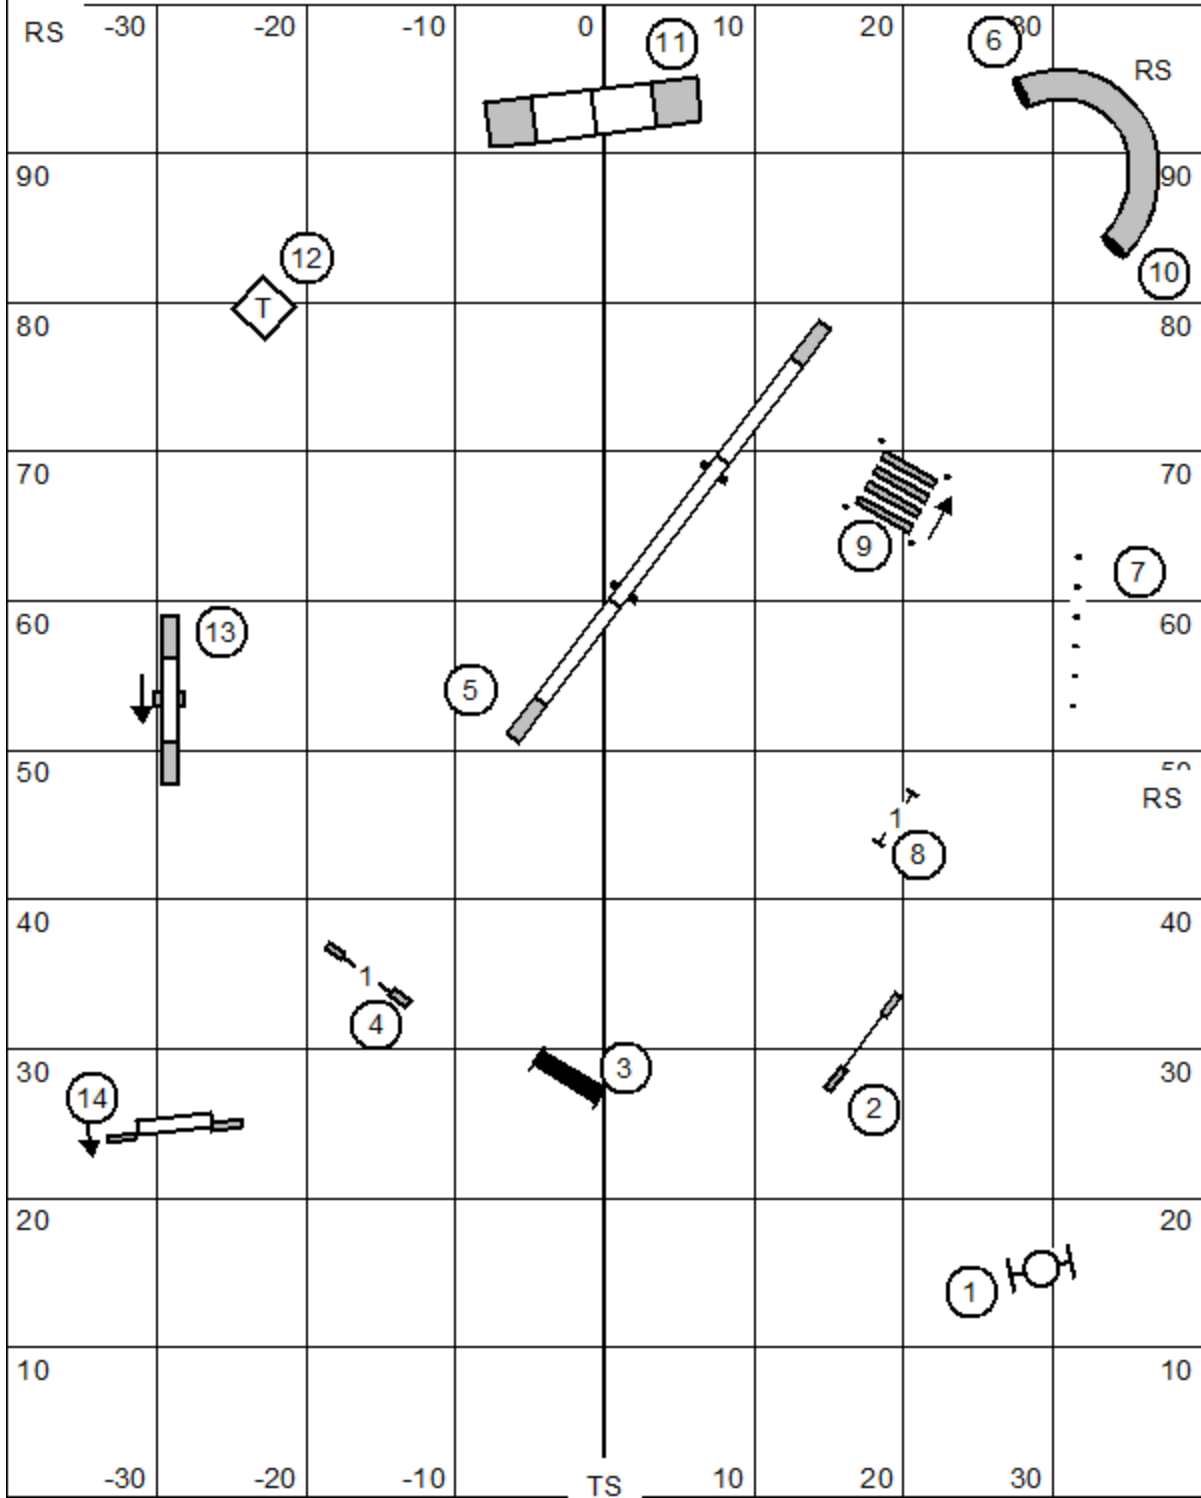

Schipperke Club of Greater St. Louis - Caseyville, IL

Everything (except START jump)

Saturday June 17 2023

EM - 4-5-6

Bi-directional except during designated

Judge: Lisa Potts

O 7-6

Send Bonus