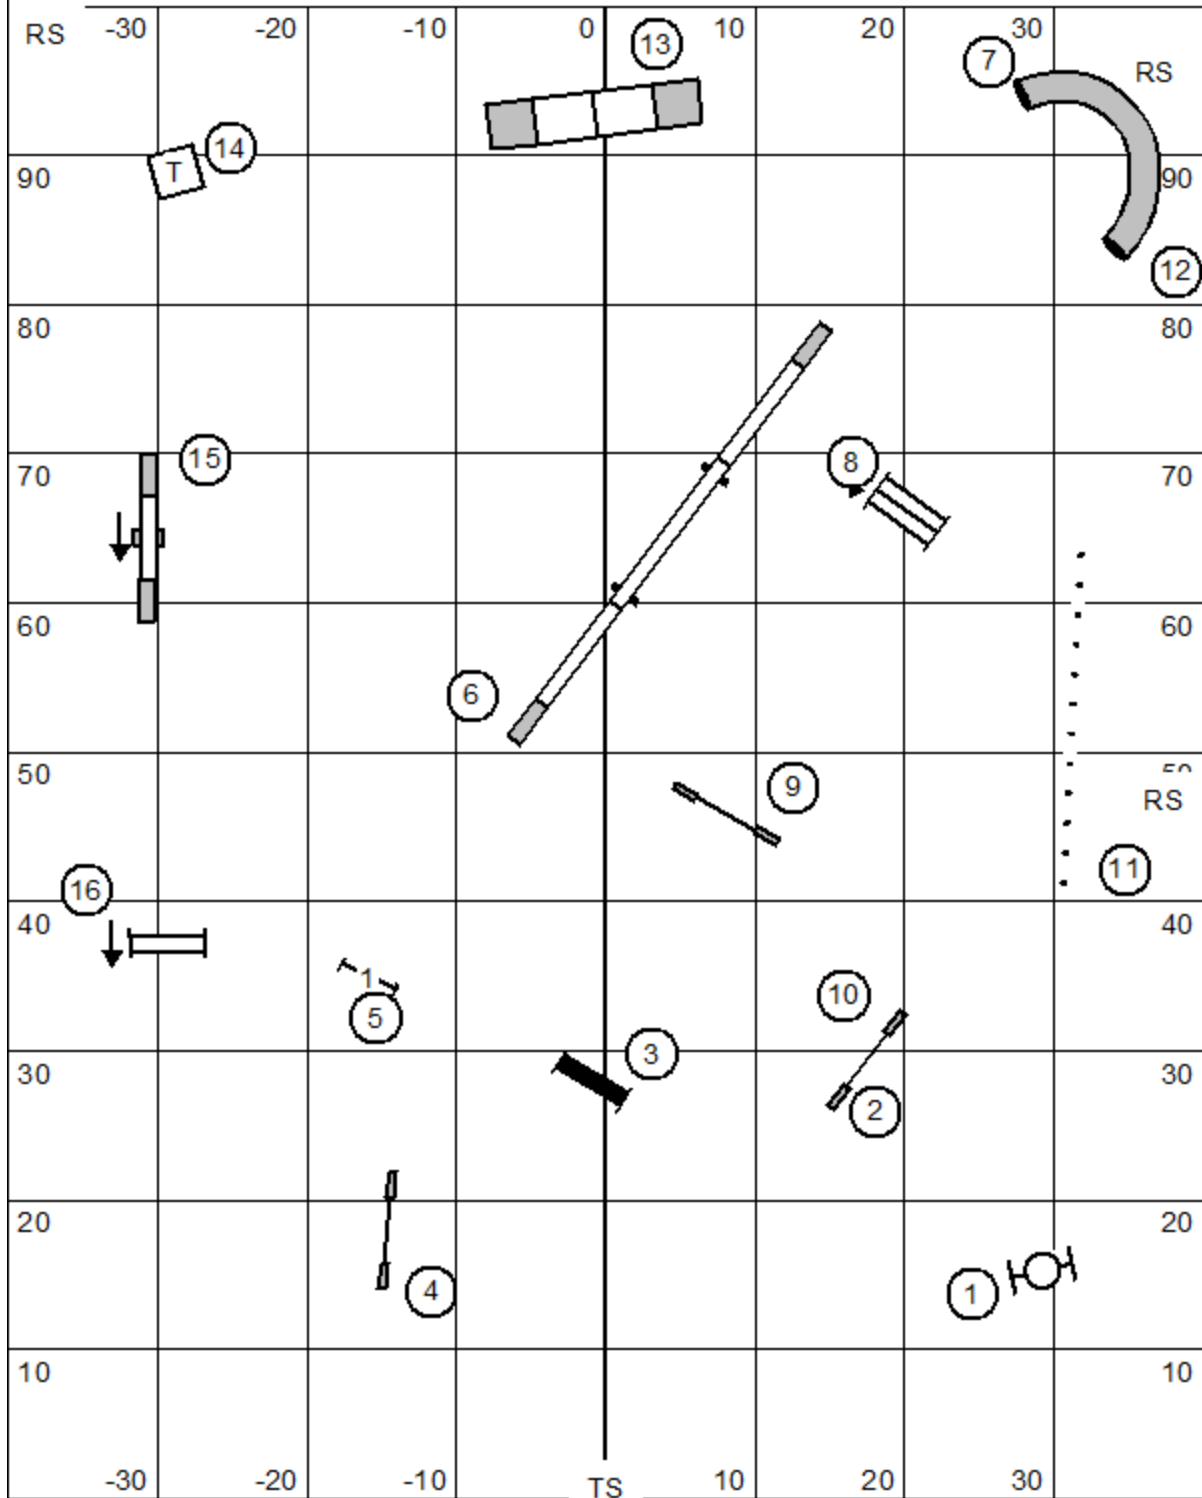

Schipperke Club of Greater St. Louis - Caseyville, IL
Saturday June 17 2023
Judge: Lisa Potts
Open Standard