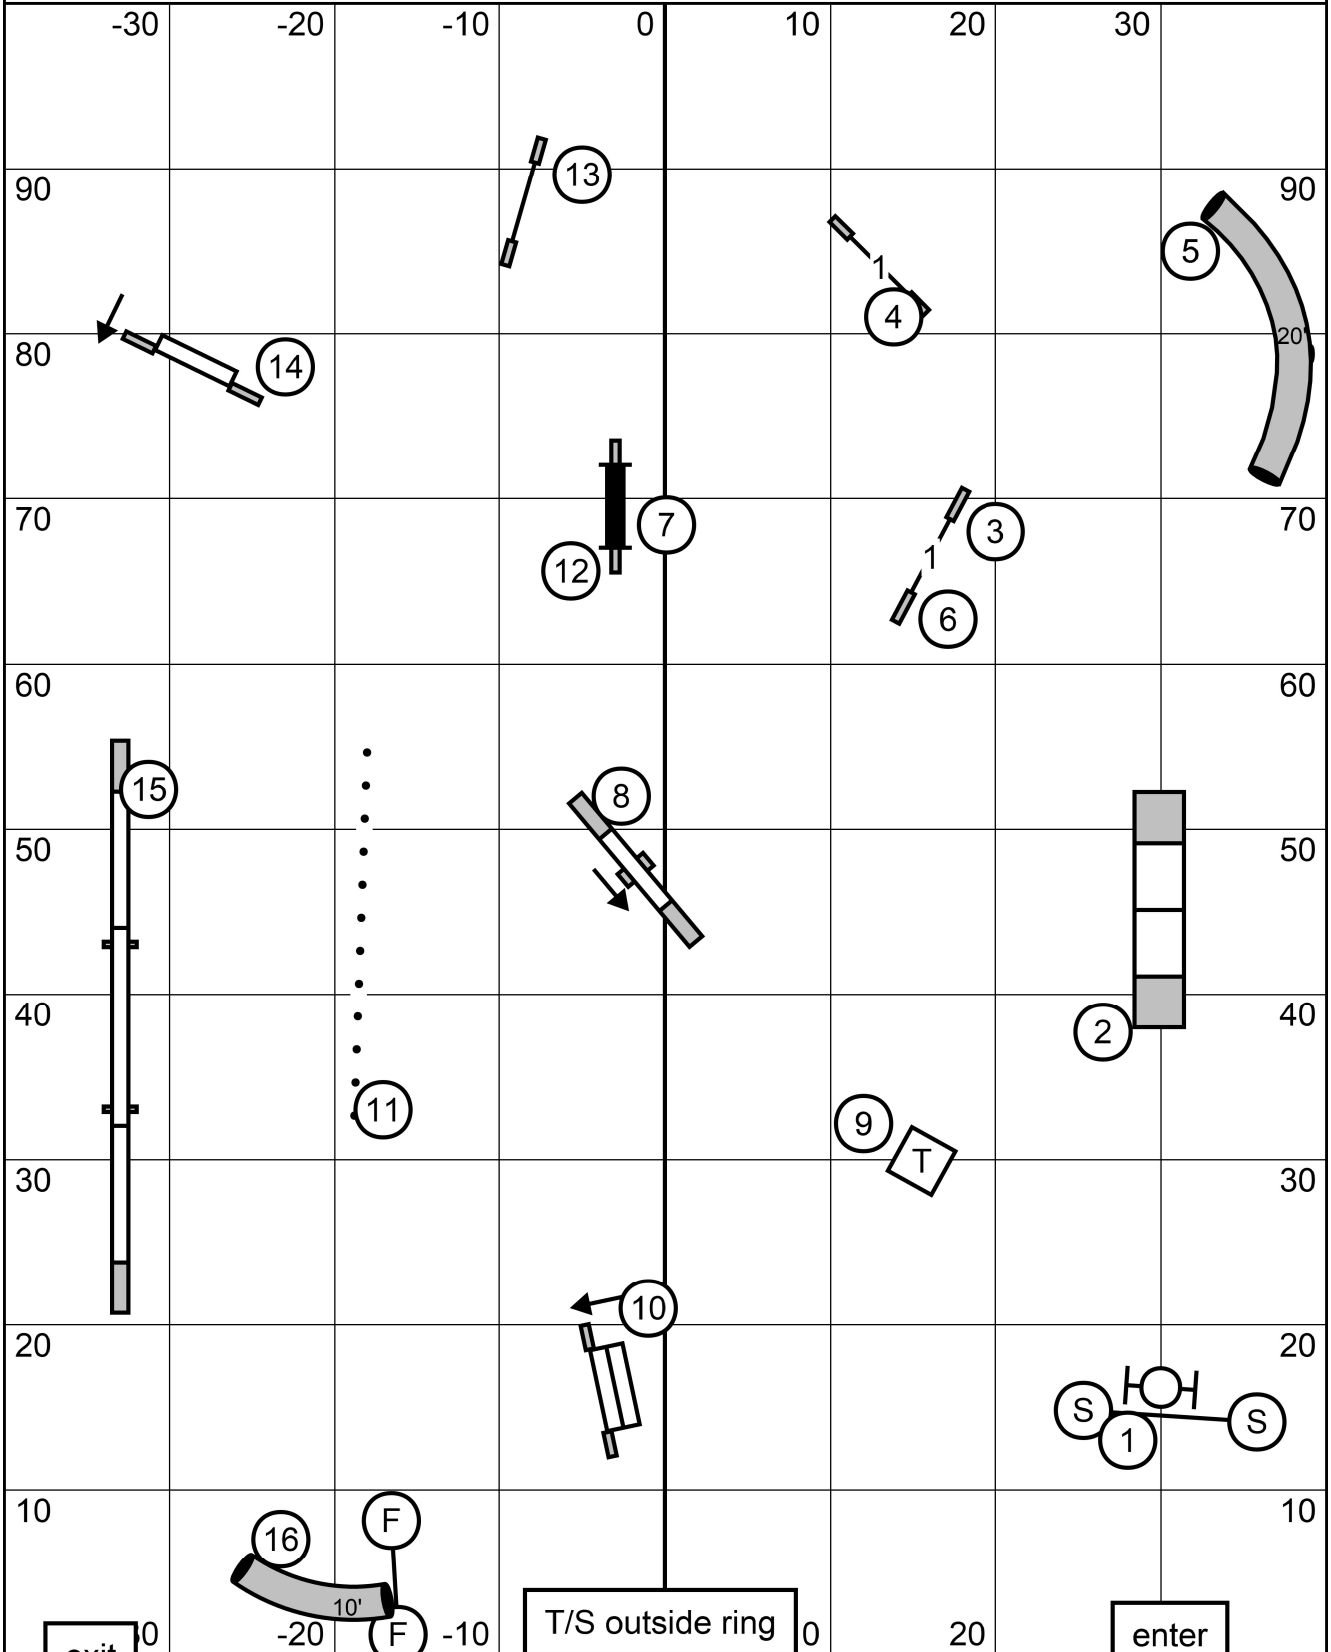

OPEN STANDARD

Schipperke Club of Greater St. Louis
Sunday, June 16, 2024 * Dog Sports at Kim's * Caseyville, IL
Open Standard * Mary Mullen