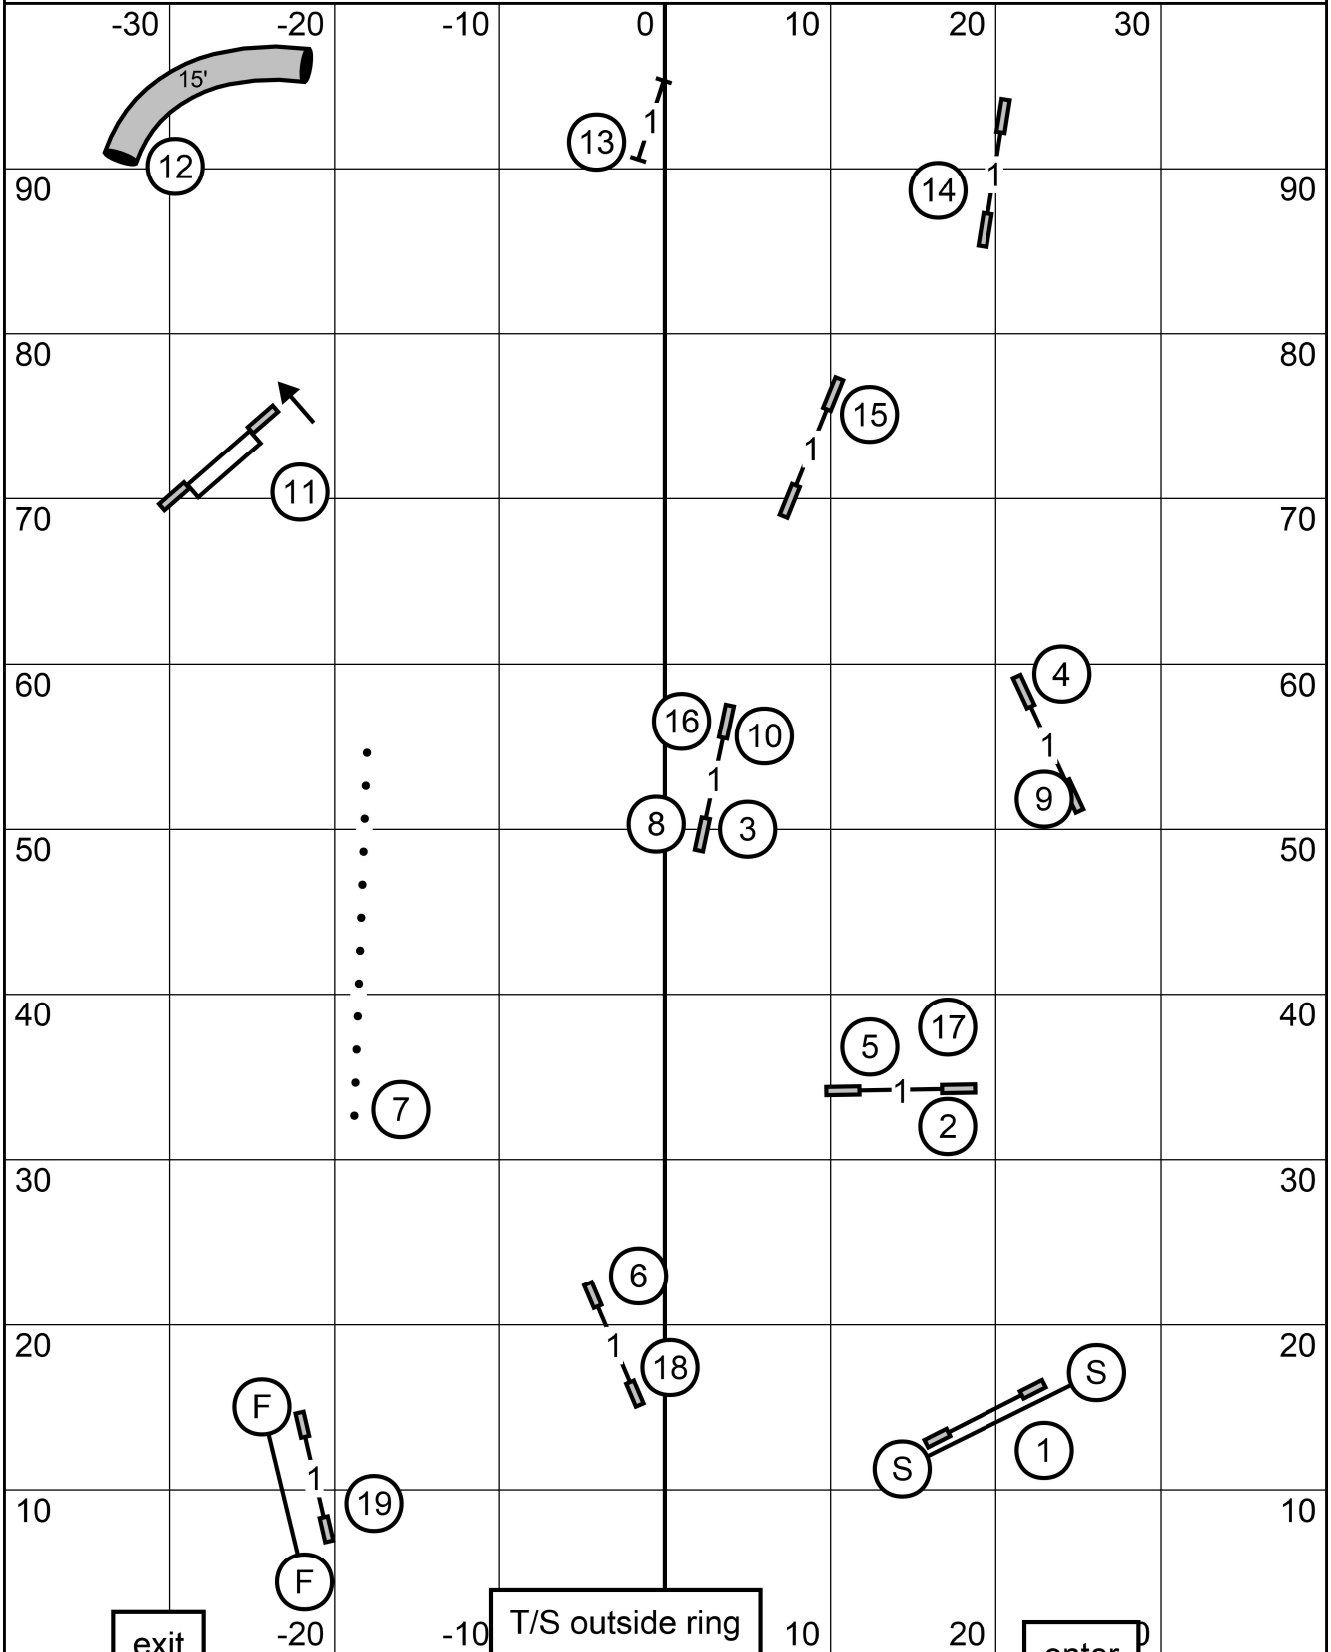

PREMIER JWW

Schipperke Club of Greater St. Louis
Sunday, June 16, 2024 * Dog Sports at Kim's * Caseyville, IL
Premier JWW * Mary Mullen