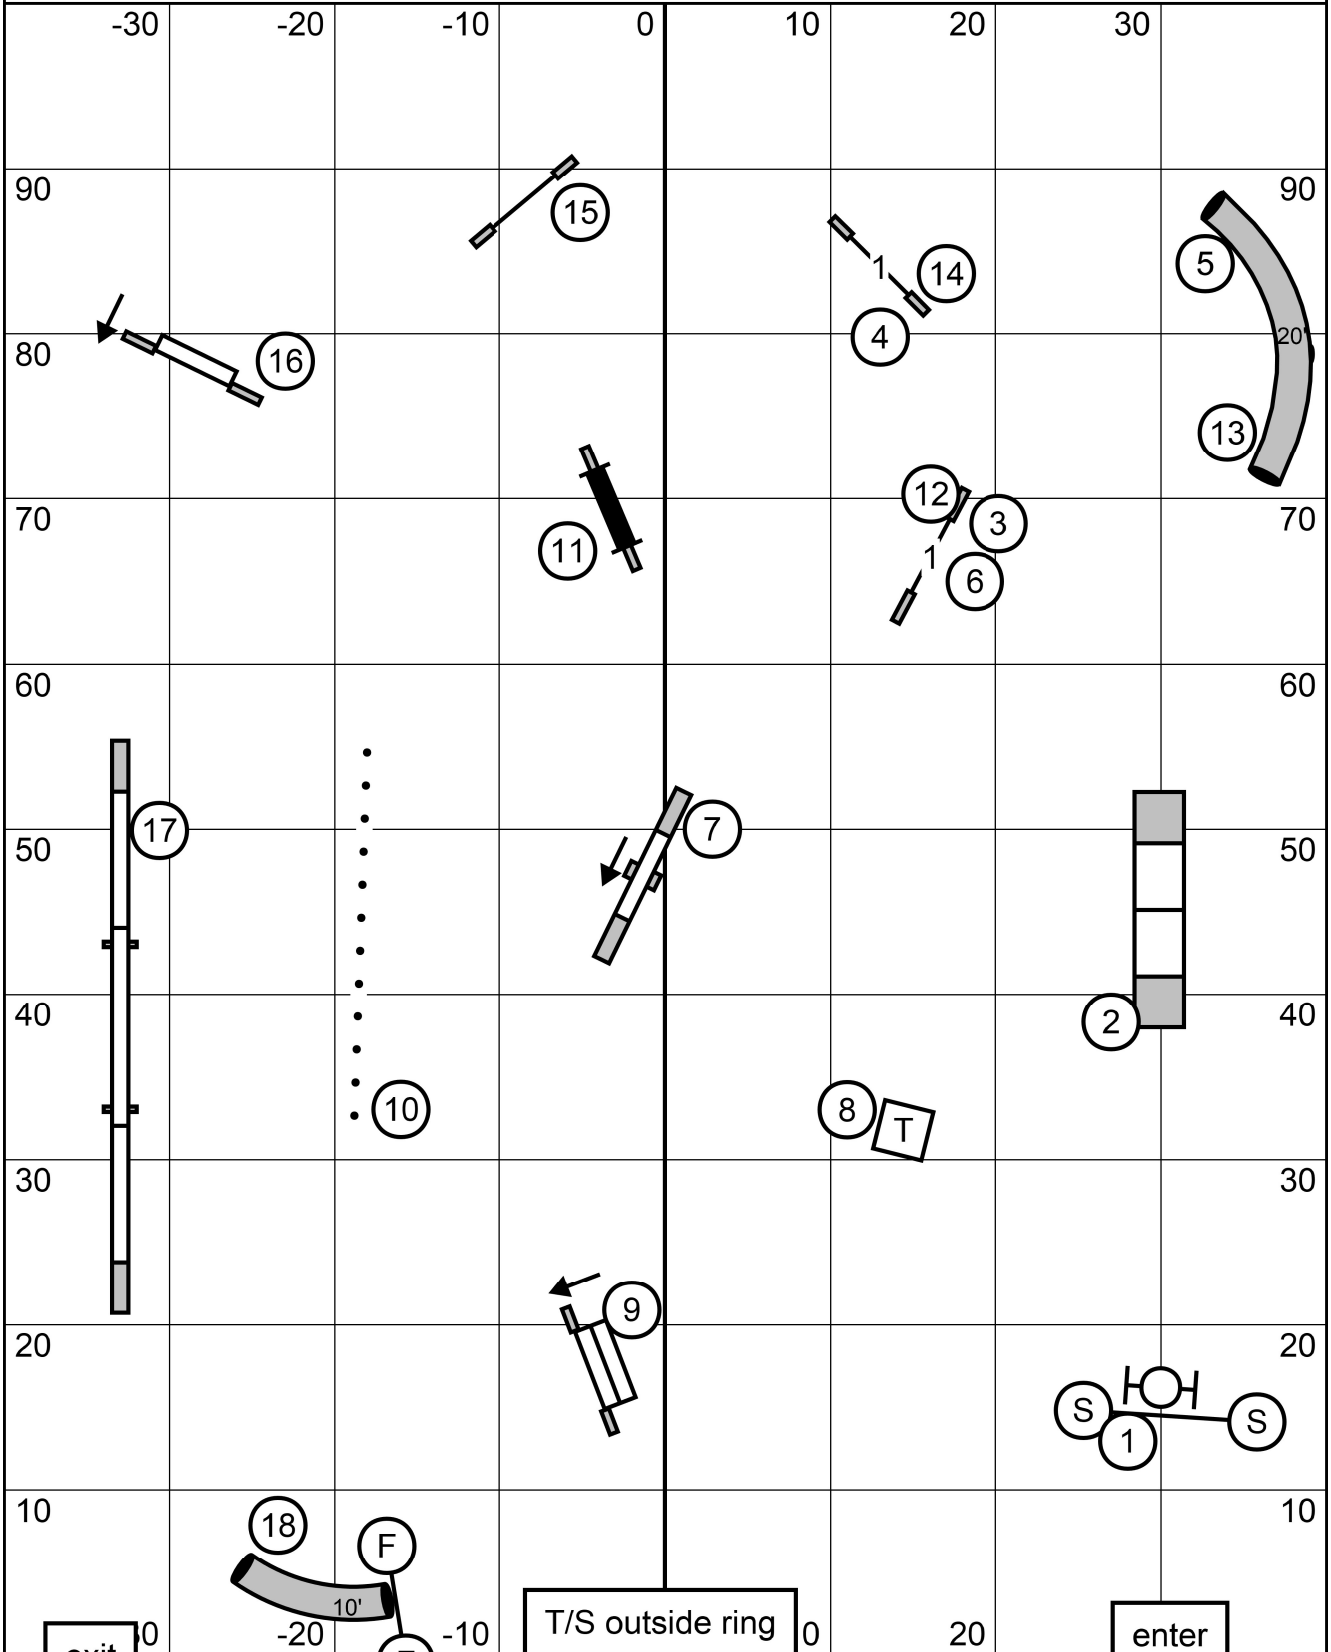

EXCELLENT/MASTER STANDARD

Schperke Club of Greater St. Louis
Sunday, June 16, 2024 * Dog Sports at Kim's * Caseyville, IL
Excellent/Master Standard * Mary Mullen