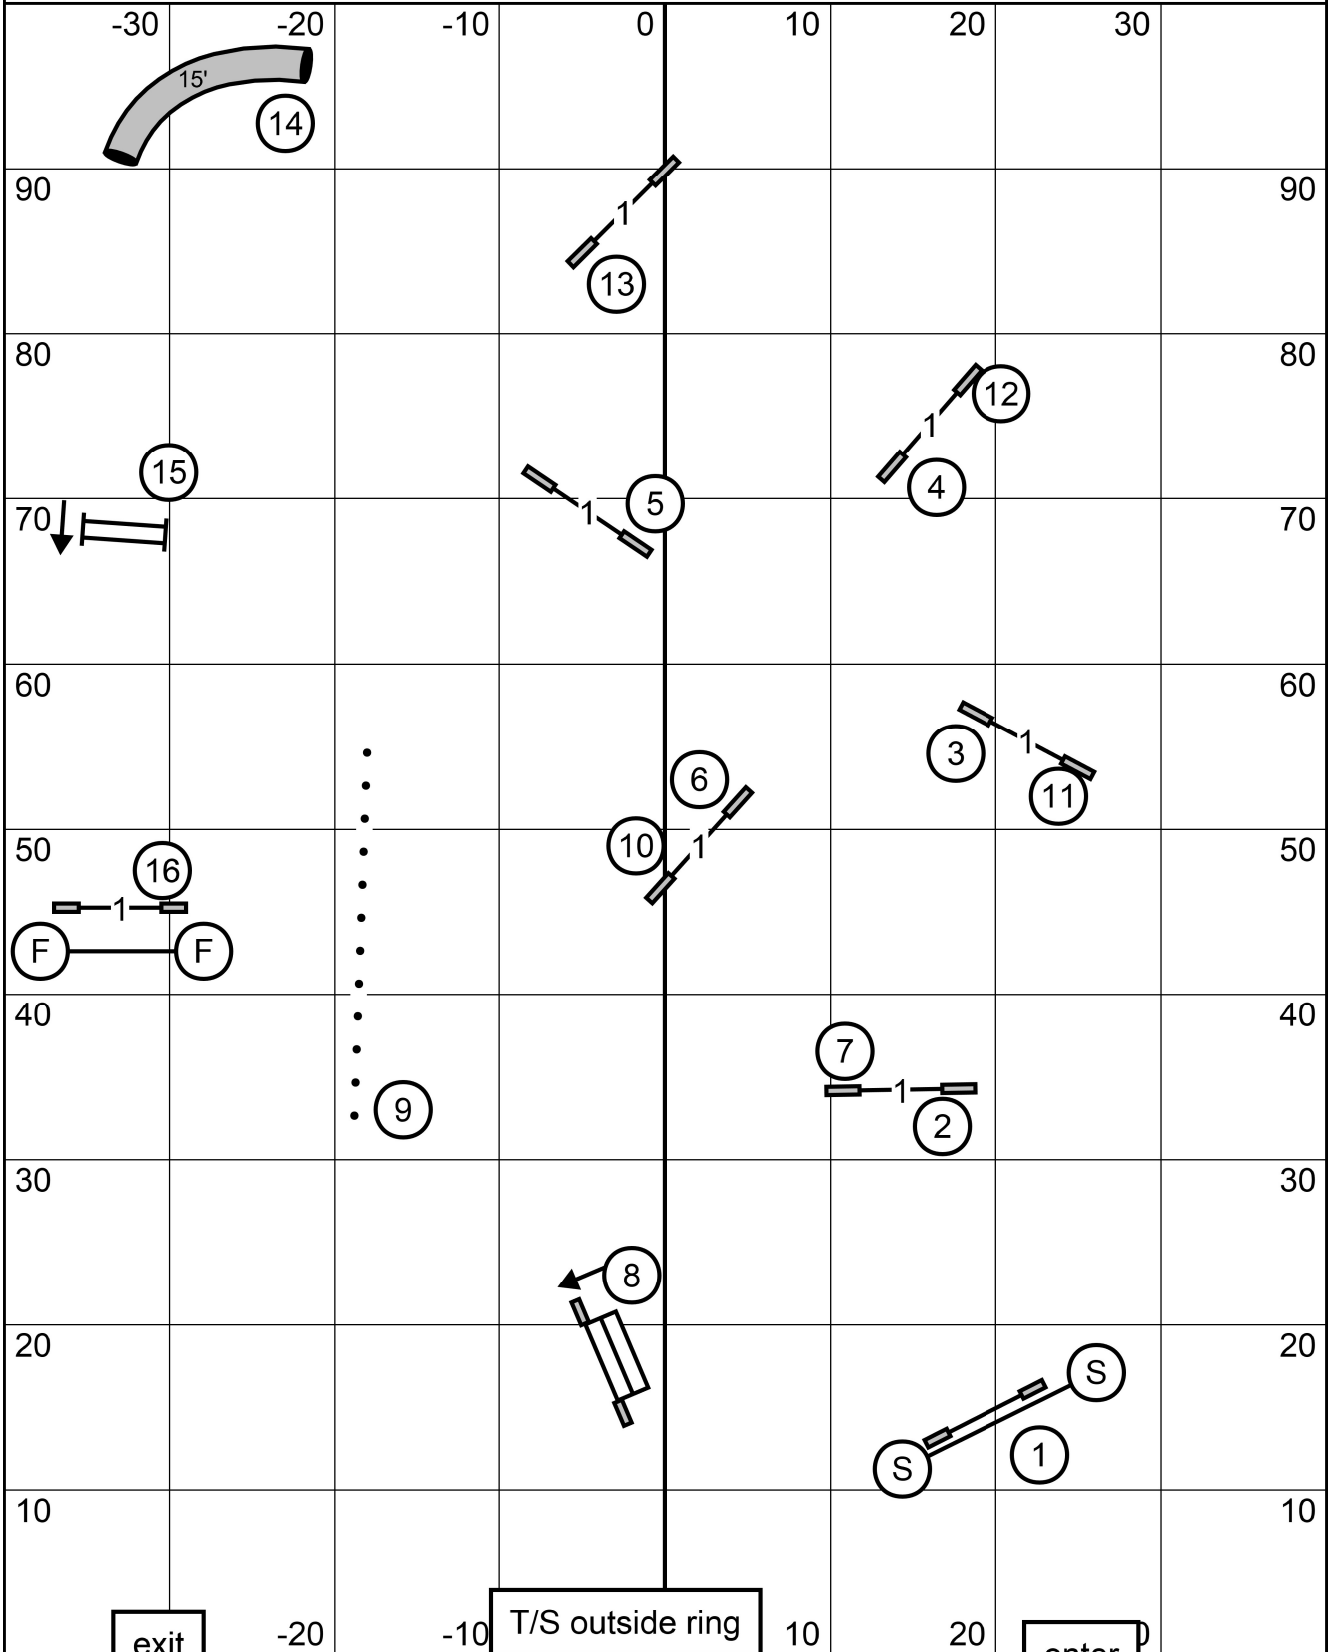

OPEN JWW

Schipperke Club of Greater St. Louis
Sunday, June 16, 2024 * Dog Sports at Kim's * Caseyville, IL
Open JWW * Mary Mullen