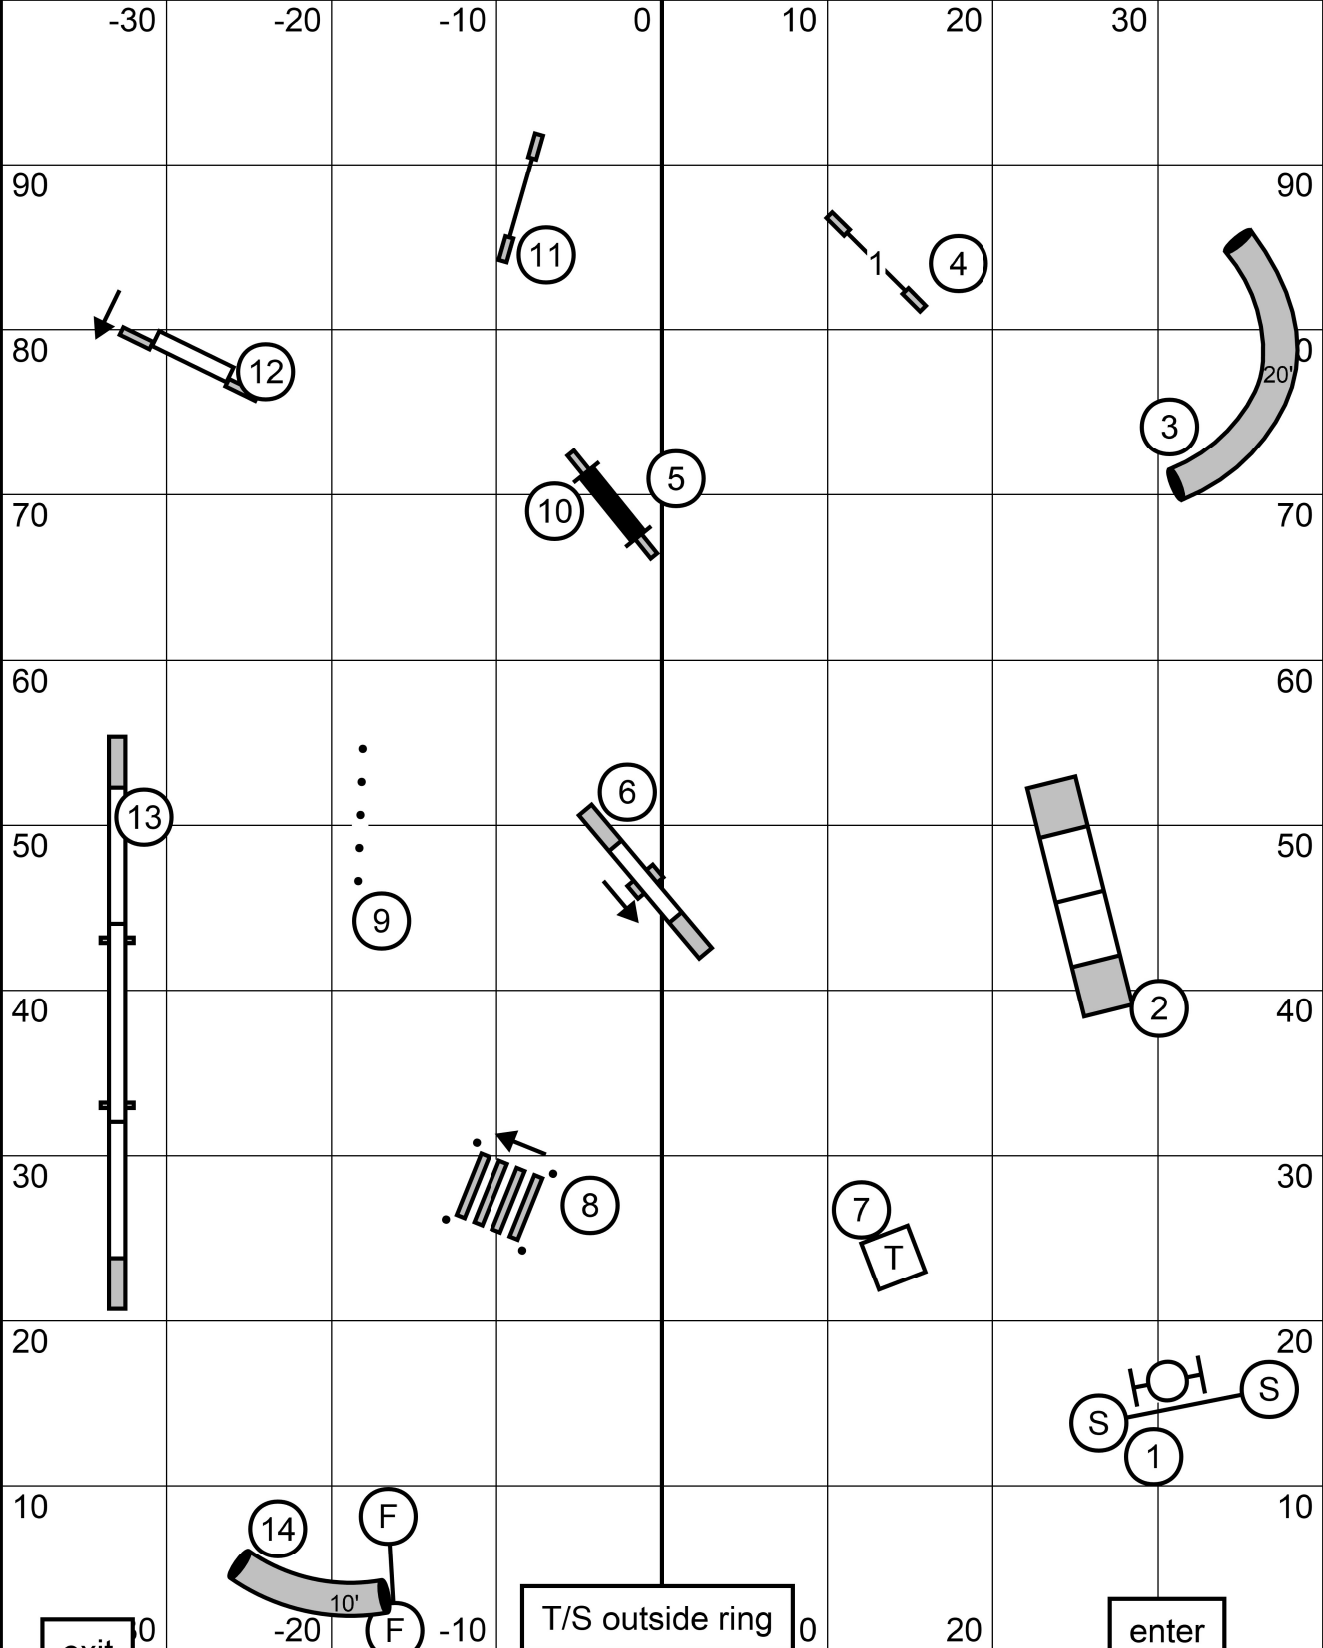

NOVICE JWW

Schipperke Club of Greater St. Louis
 Sunday, June 16, 2024 * Dog Sports at Kim's * Caseyville, IL
 Novice JWW * Mary Mullen

NOVICE STANDARD

Schipperke Club of Greater St. Louis
 Sunday, June 16, 2024 * Dog Sports at Kim's * Caseyville, IL
 Novice Standard * Mary Mullen