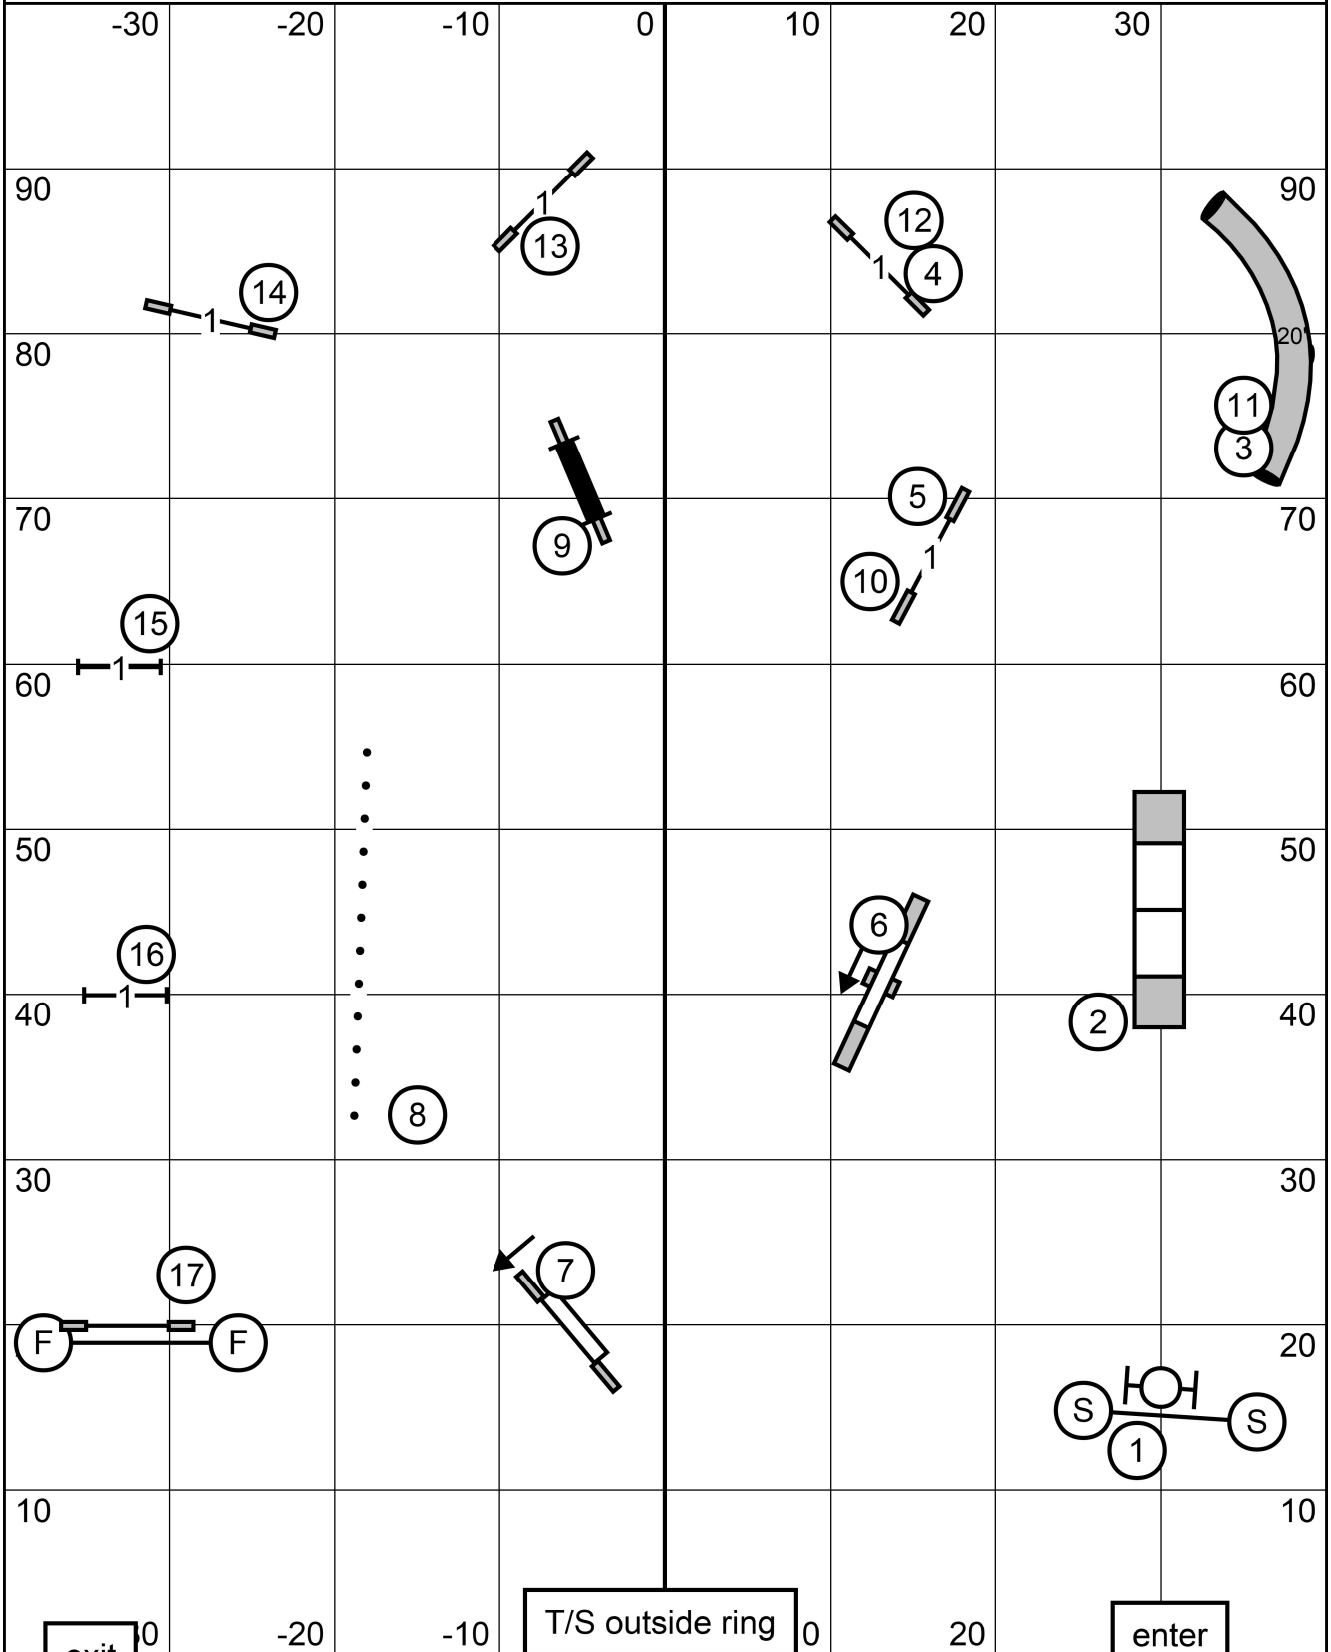

TIME 2 BEAT

Schipperke Club of Greater St. Louis
Sunday, June 16, 2024 * Dog Sports at Kim's * Caseyville, IL
Time 2 Beat * Mary Mullen