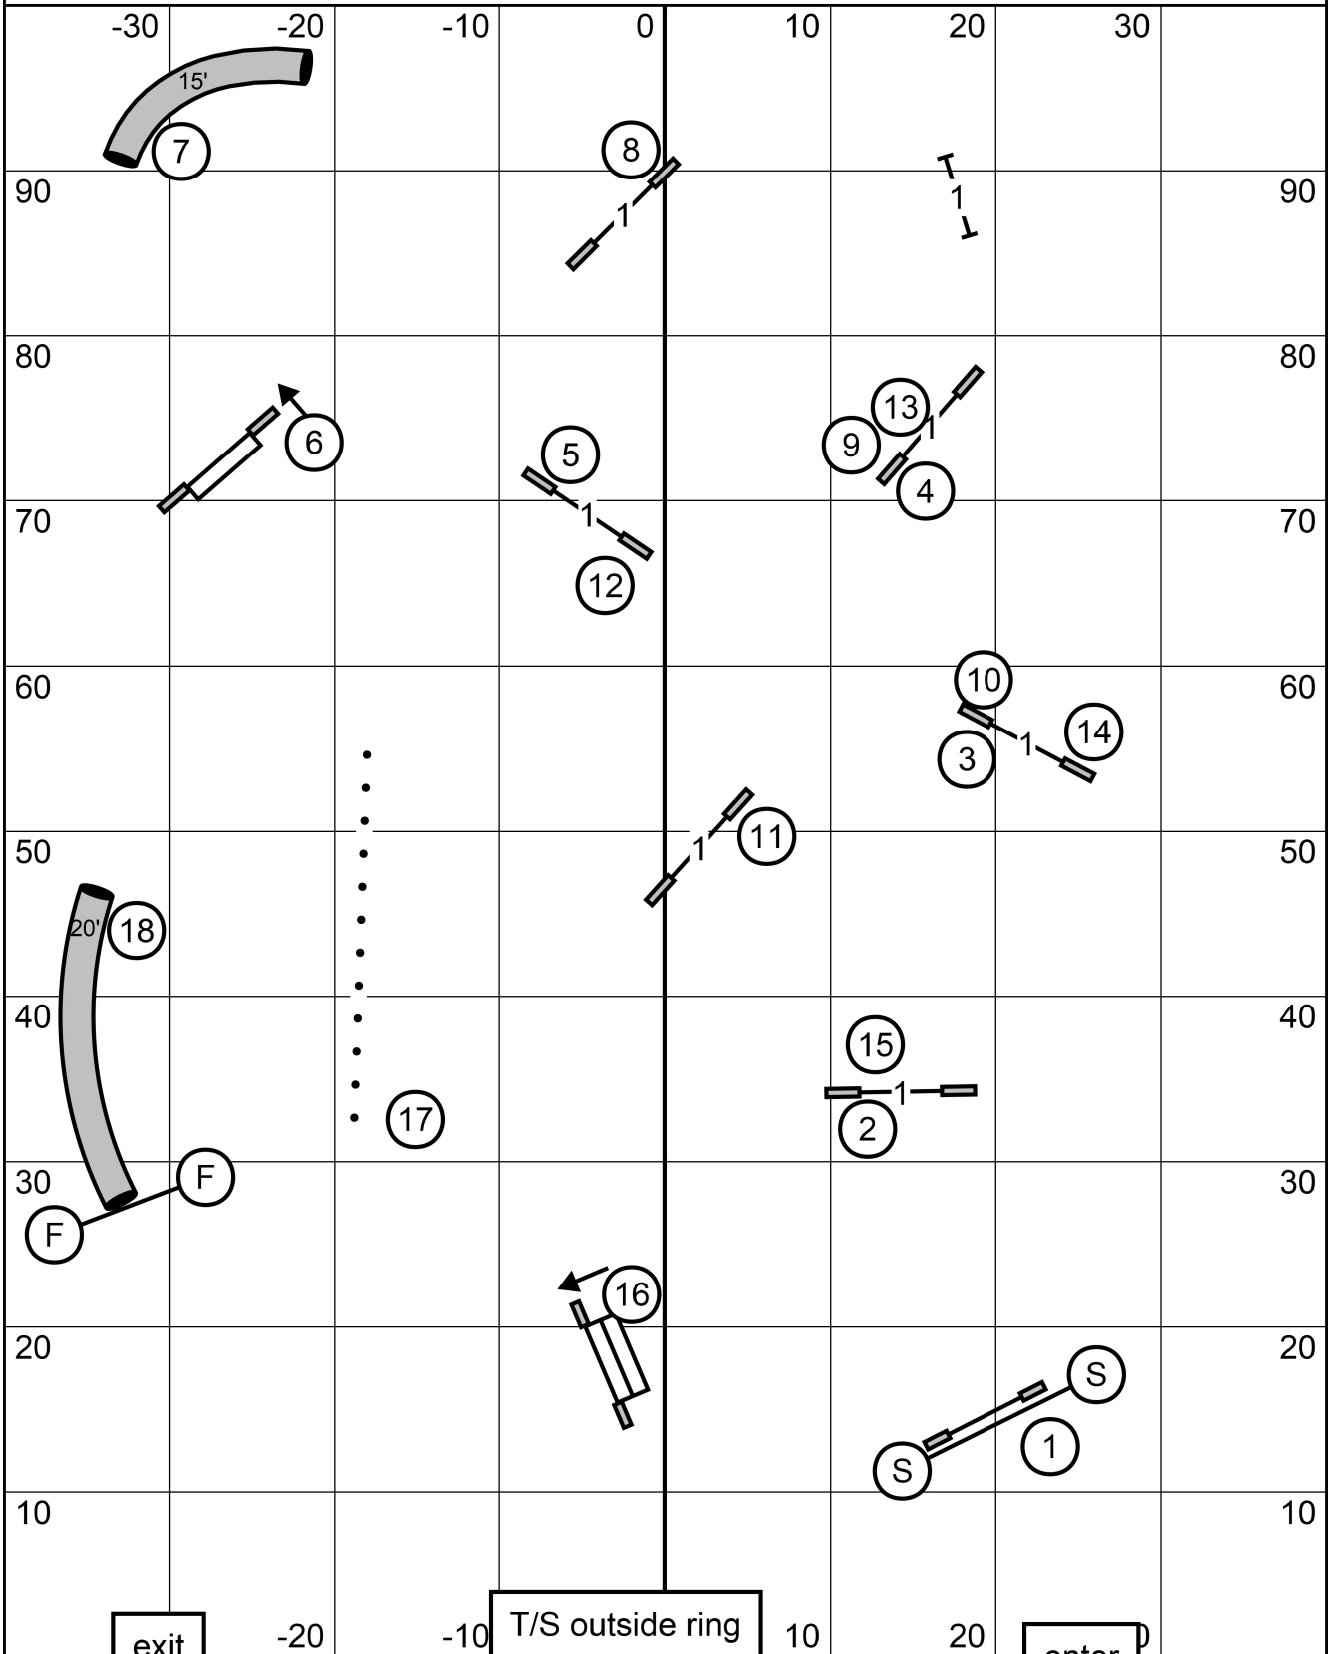

EXCELLENT/MASTER JWW

Schipperke Club of Greater St. Louis
Sunday, June 16, 2024 * Dog Sports at Kim's * Caseyville, IL
Excellent/Master JWW * Mary Mullen