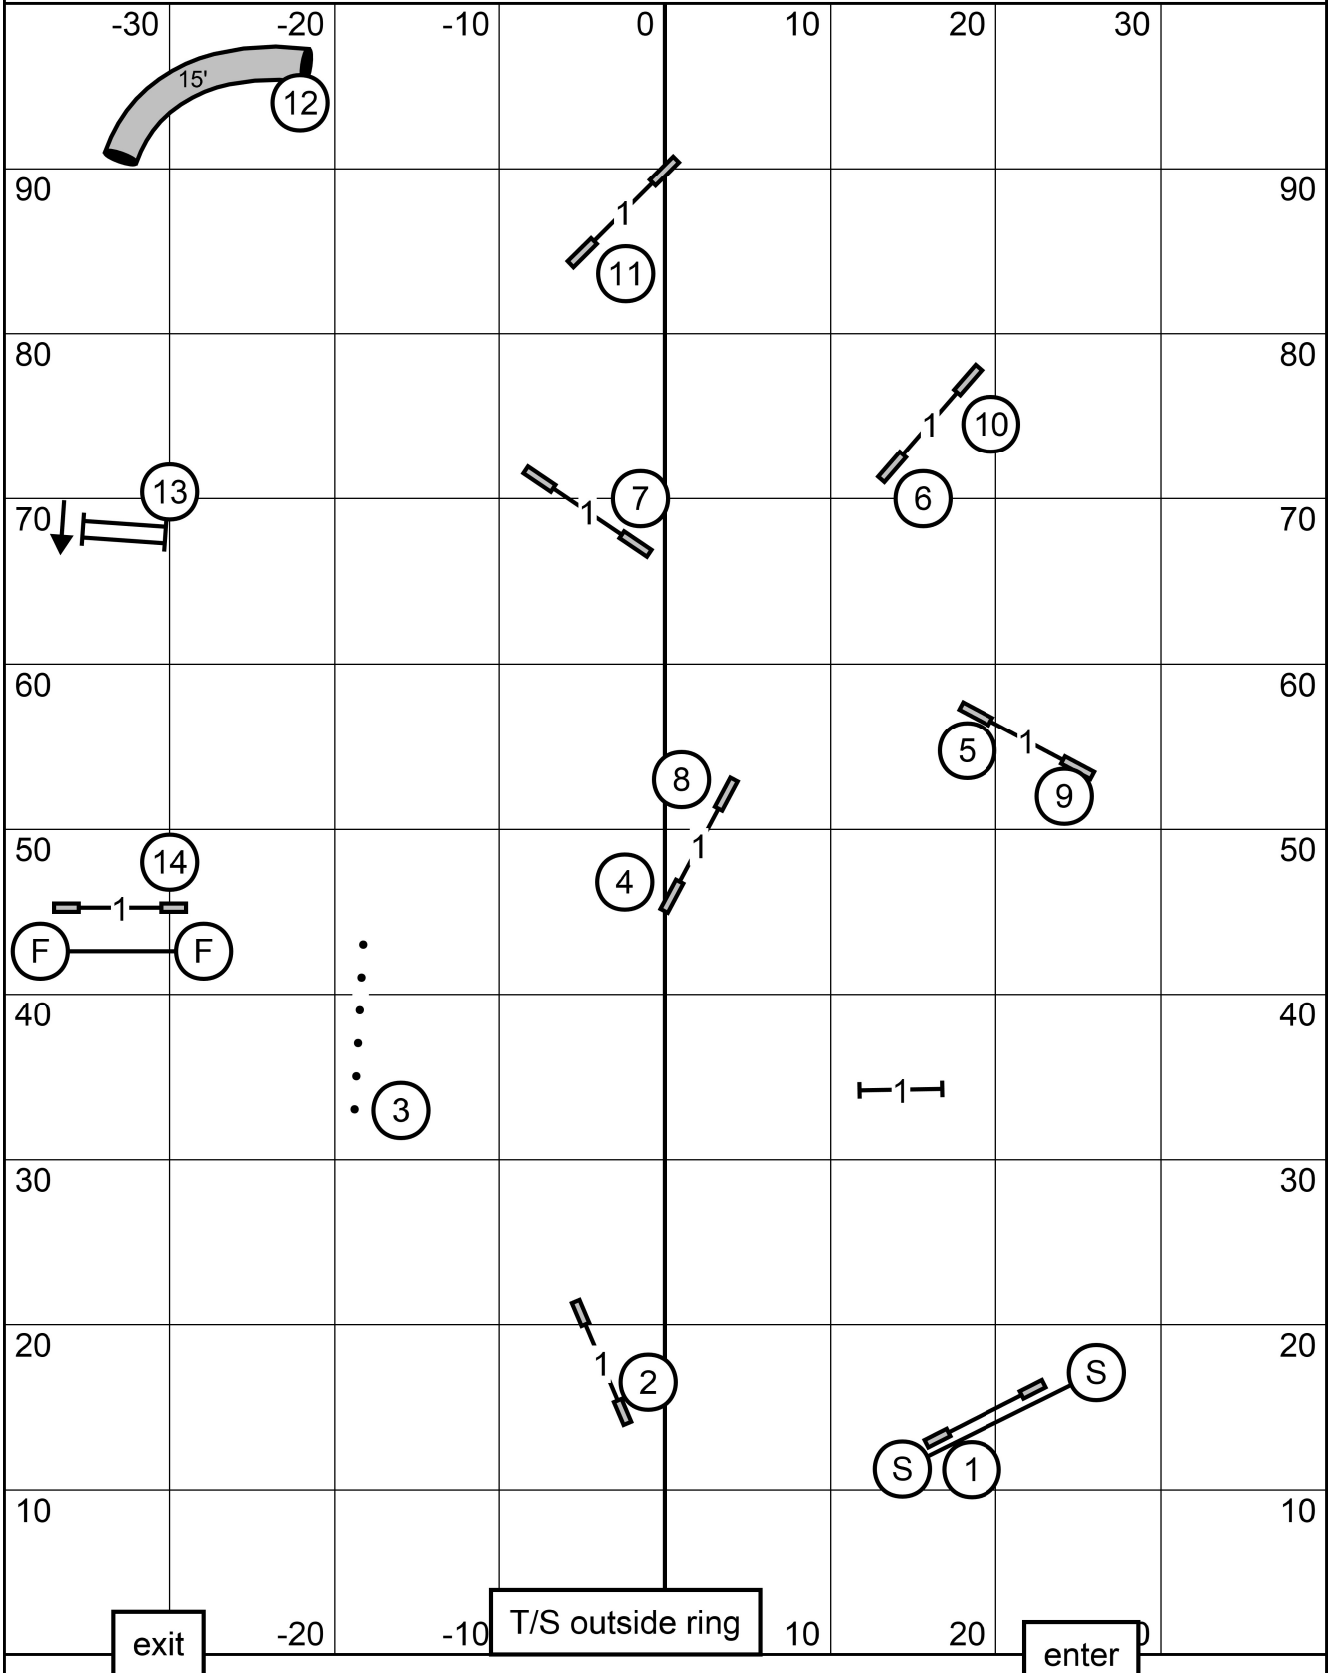

NOVICE JWW

Schipperke Club of Greater St. Louis
 Sunday, June 16, 2024 * Dog Sports at Kim's * Caseyville, IL
 Novice JWW * Mary Mullen

NOVICE STANDARD

Schipperke Club of Greater St. Louis
 Sunday, June 16, 2024 * Dog Sports at Kim's * Caseyville, IL
 Novice Standard * Mary Mullen