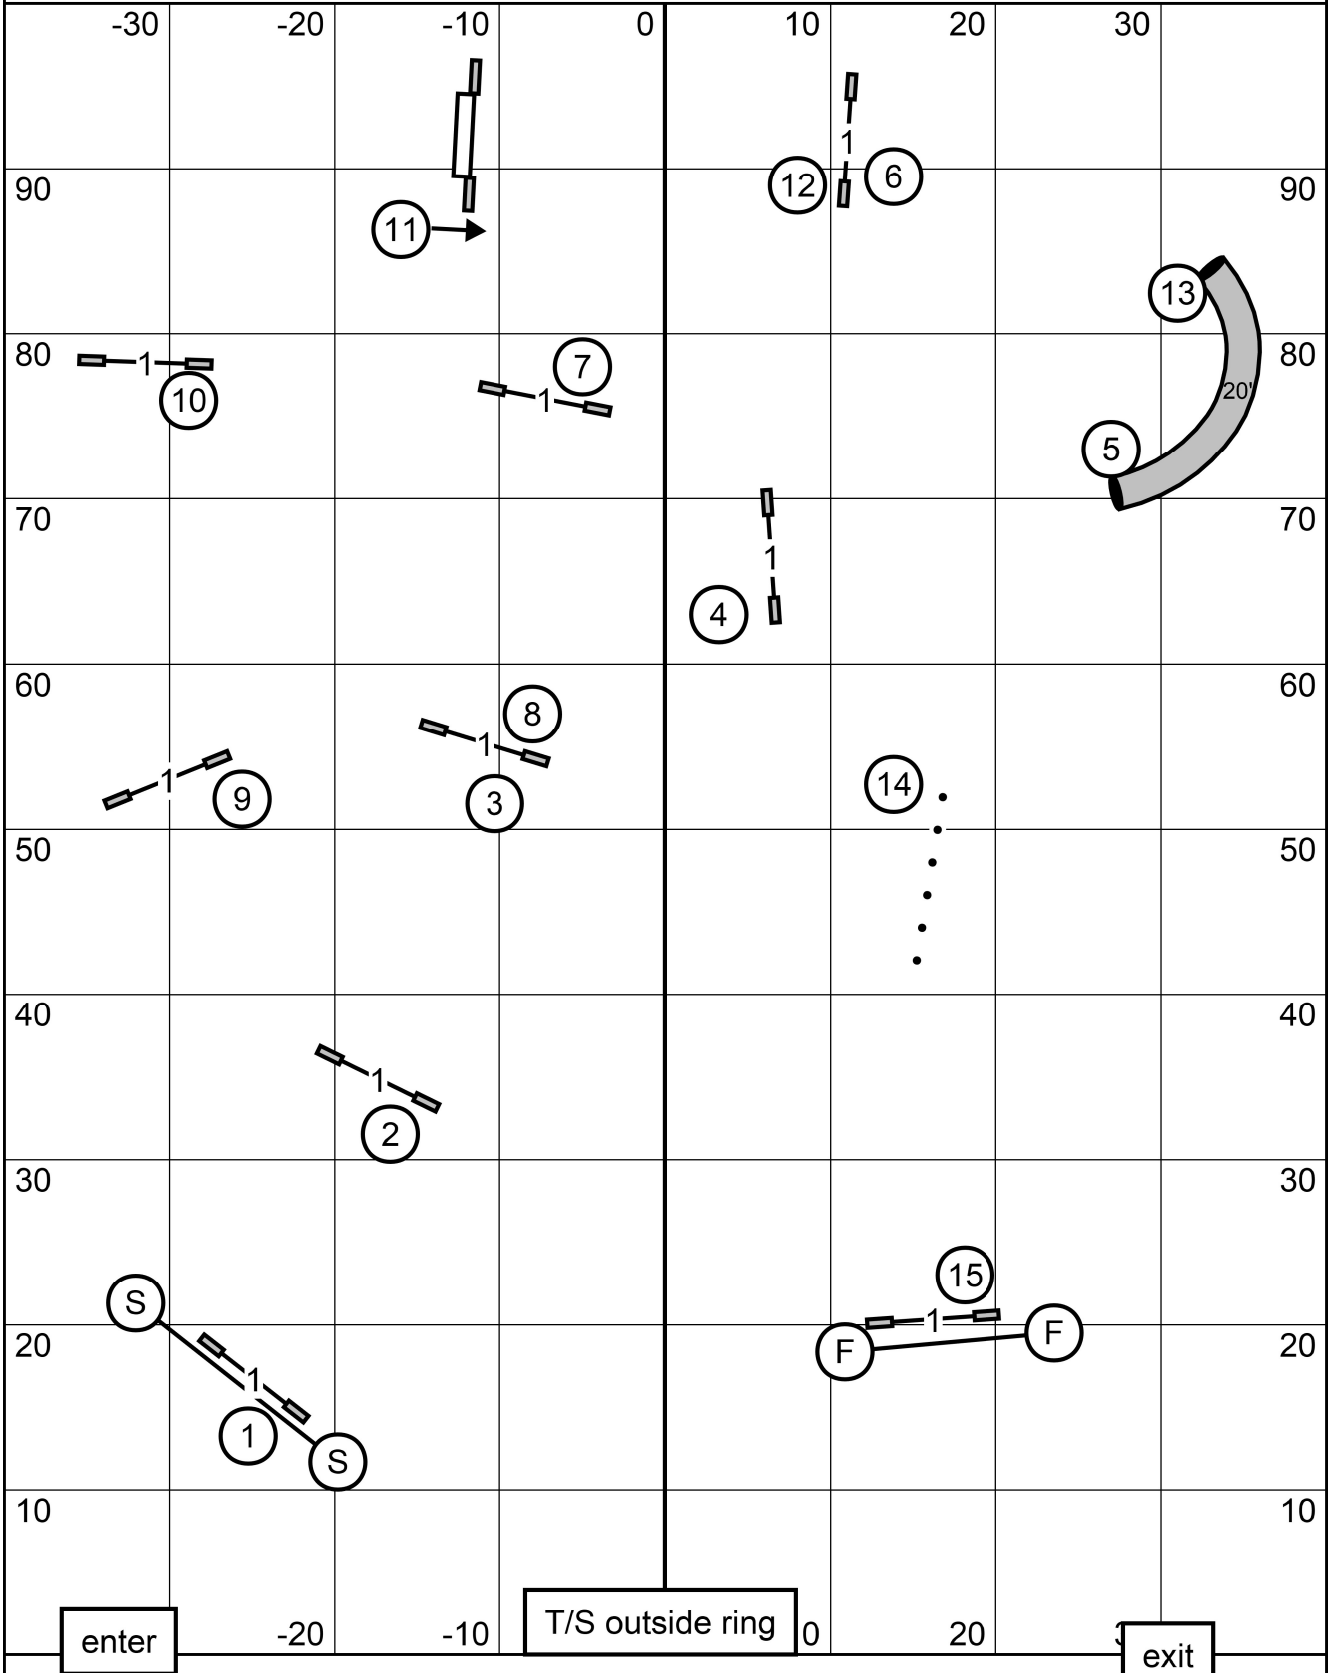

NOVICE JWW

Schipperke Club of Greater St. Louis
Friday, June 14, 2024 * Dog Sports at Kim's * Caseyville, IL
Novice JWW * Mary Mullen