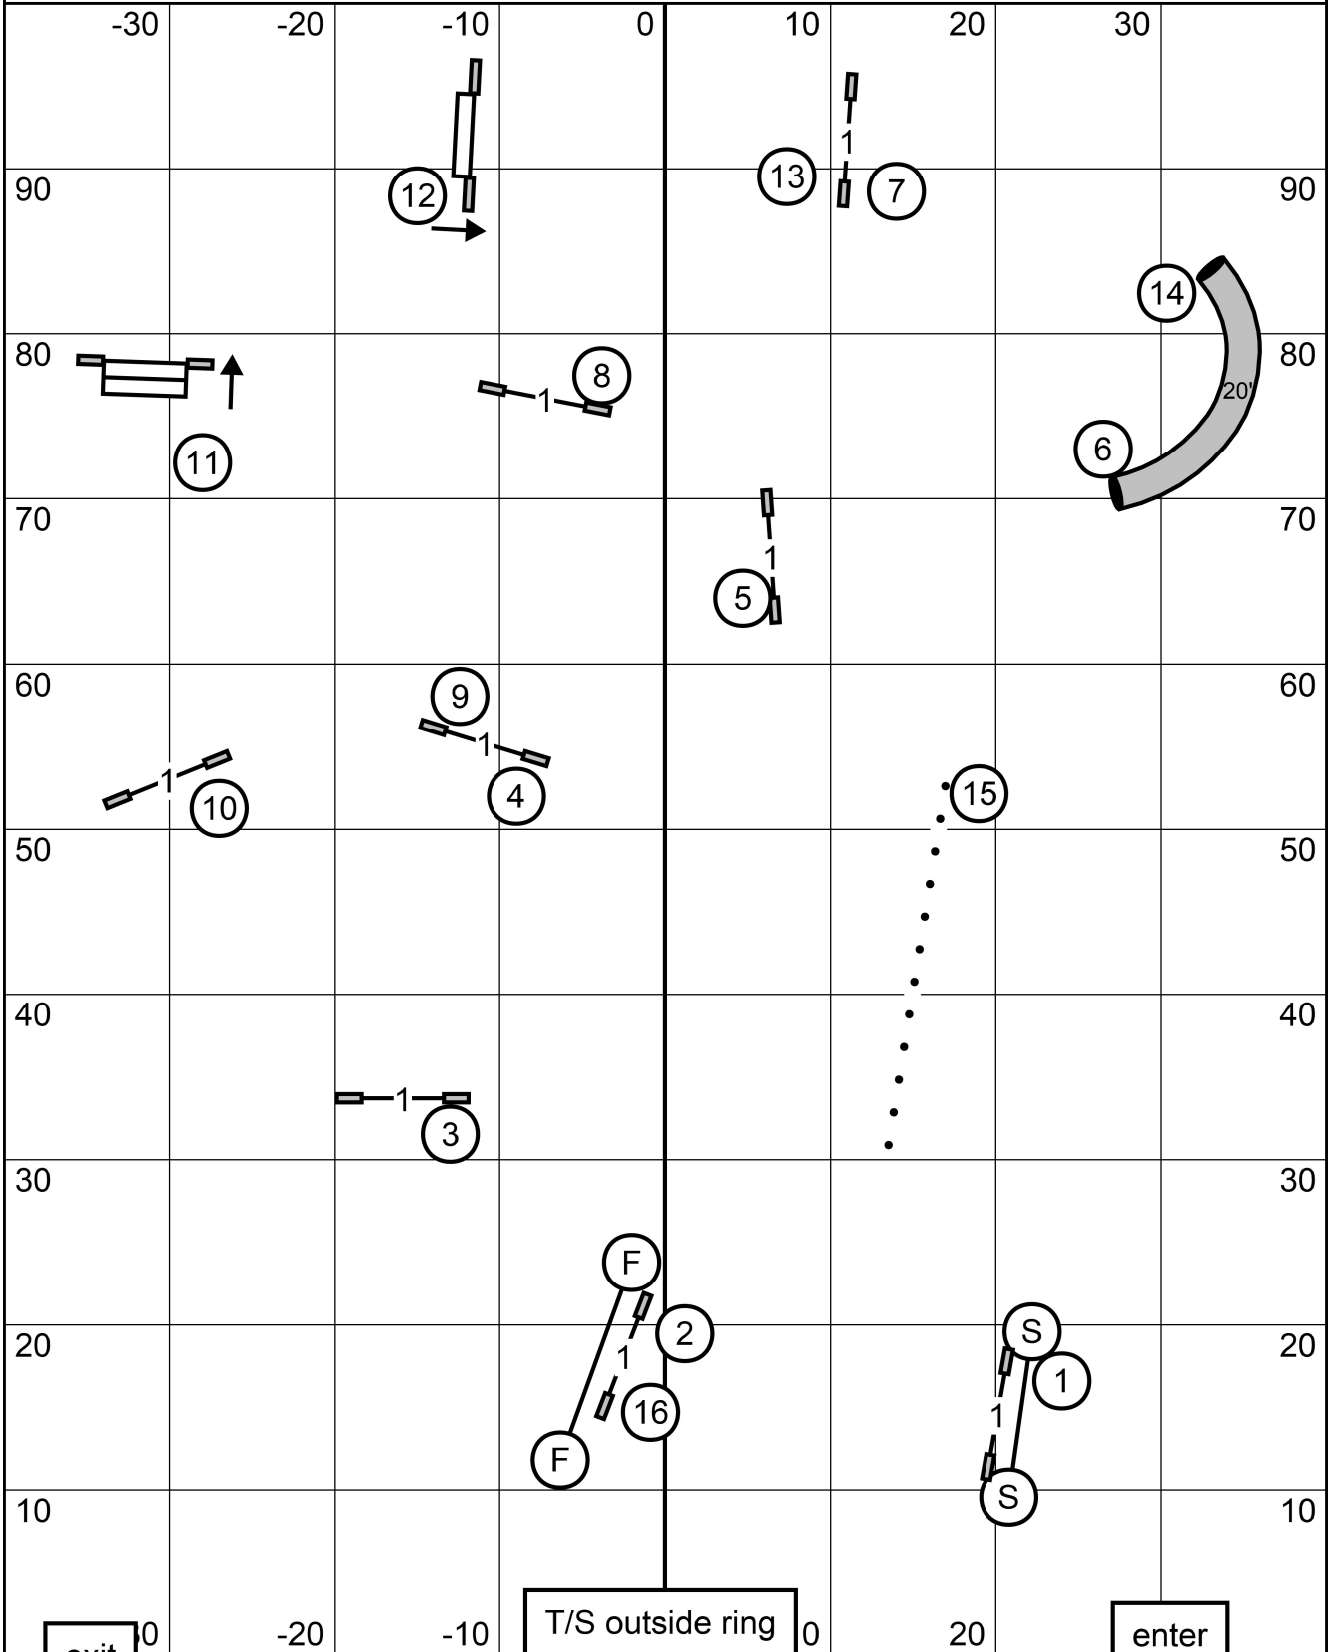

OPEN JWW

Schipperke Club of Greater St. Louis
Friday, June 14, 2024 * Dog Sports at Kim's * Caseyville, IL
Open JWW * Mary Mullen