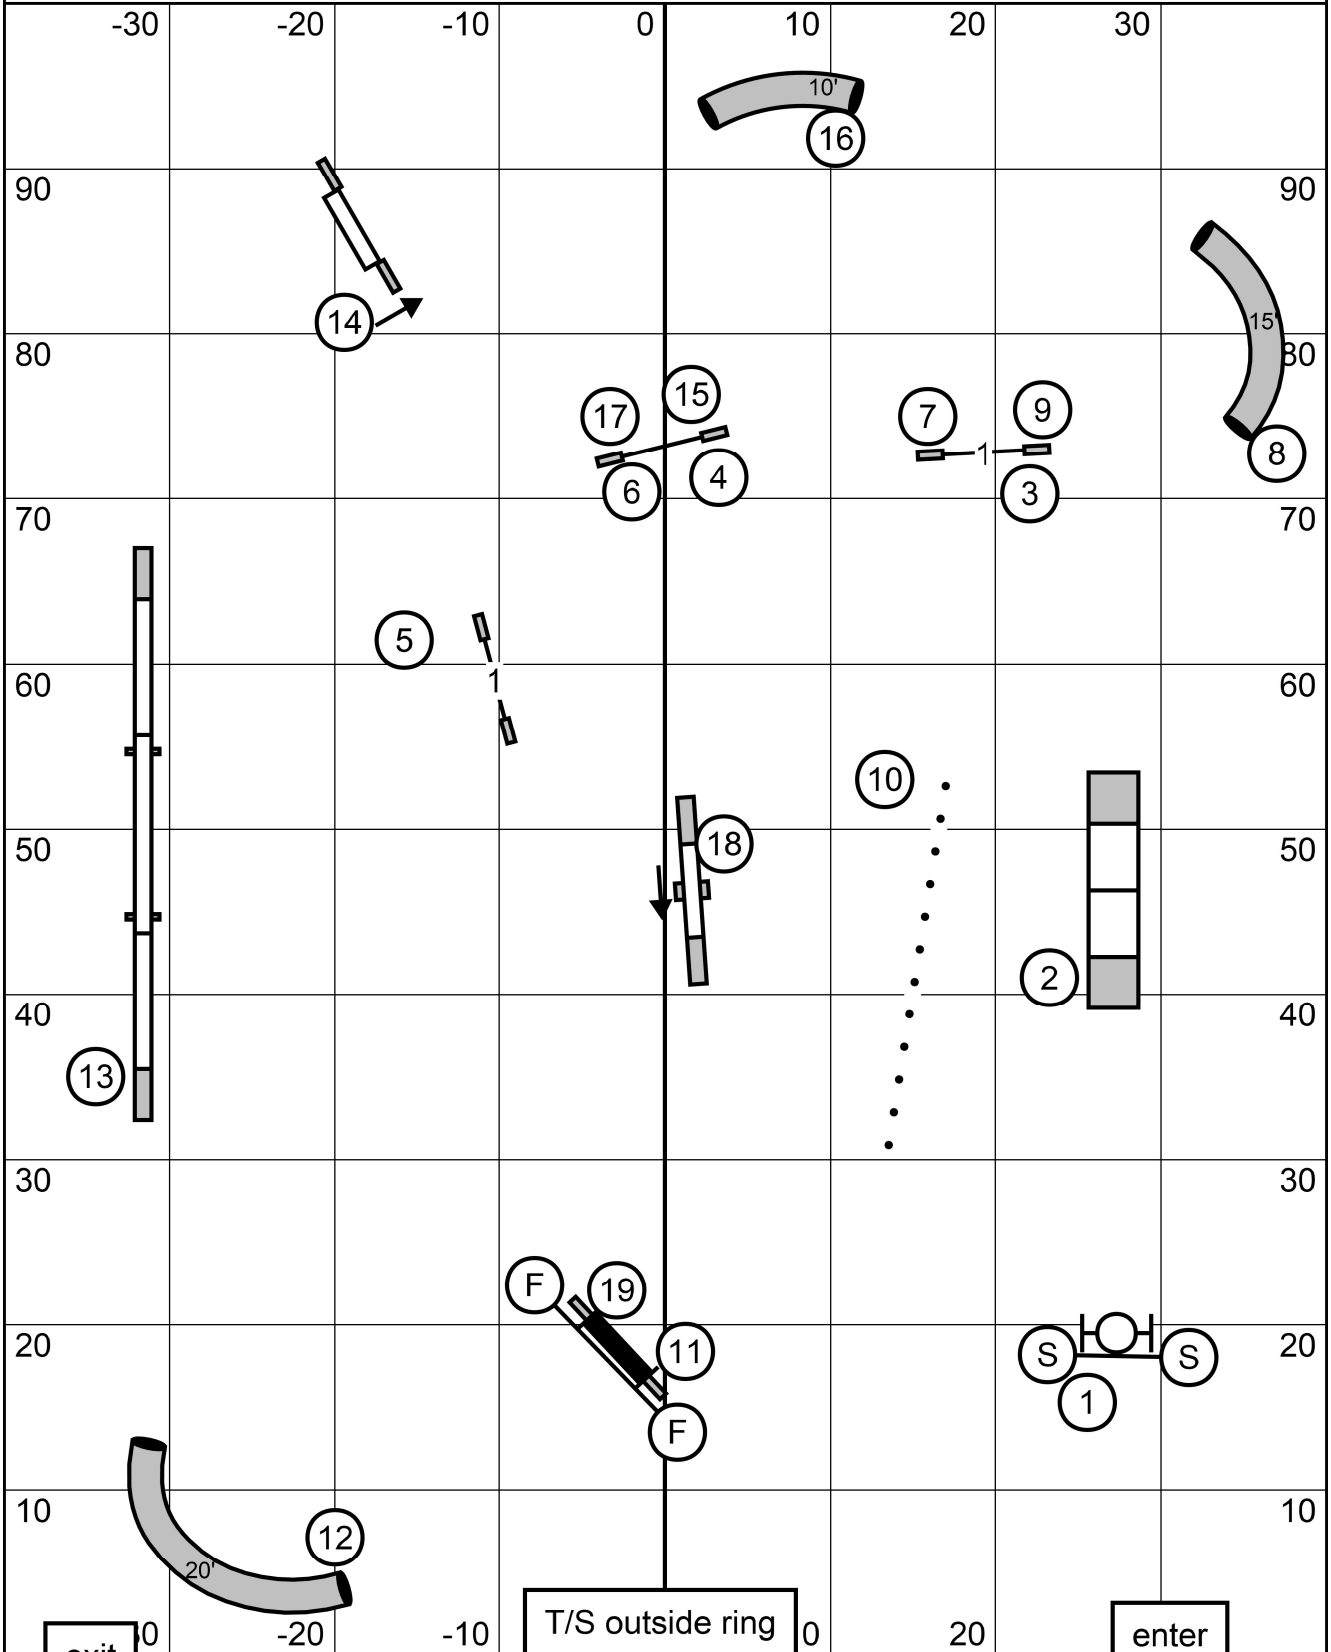

PREMIER STANDARD

Schipperke Club of Greater St. Louis

Friday, June 14, 2024 * Dog Sports at Kim's * Caseyville, IL

Premier Standard * Mary Mullen