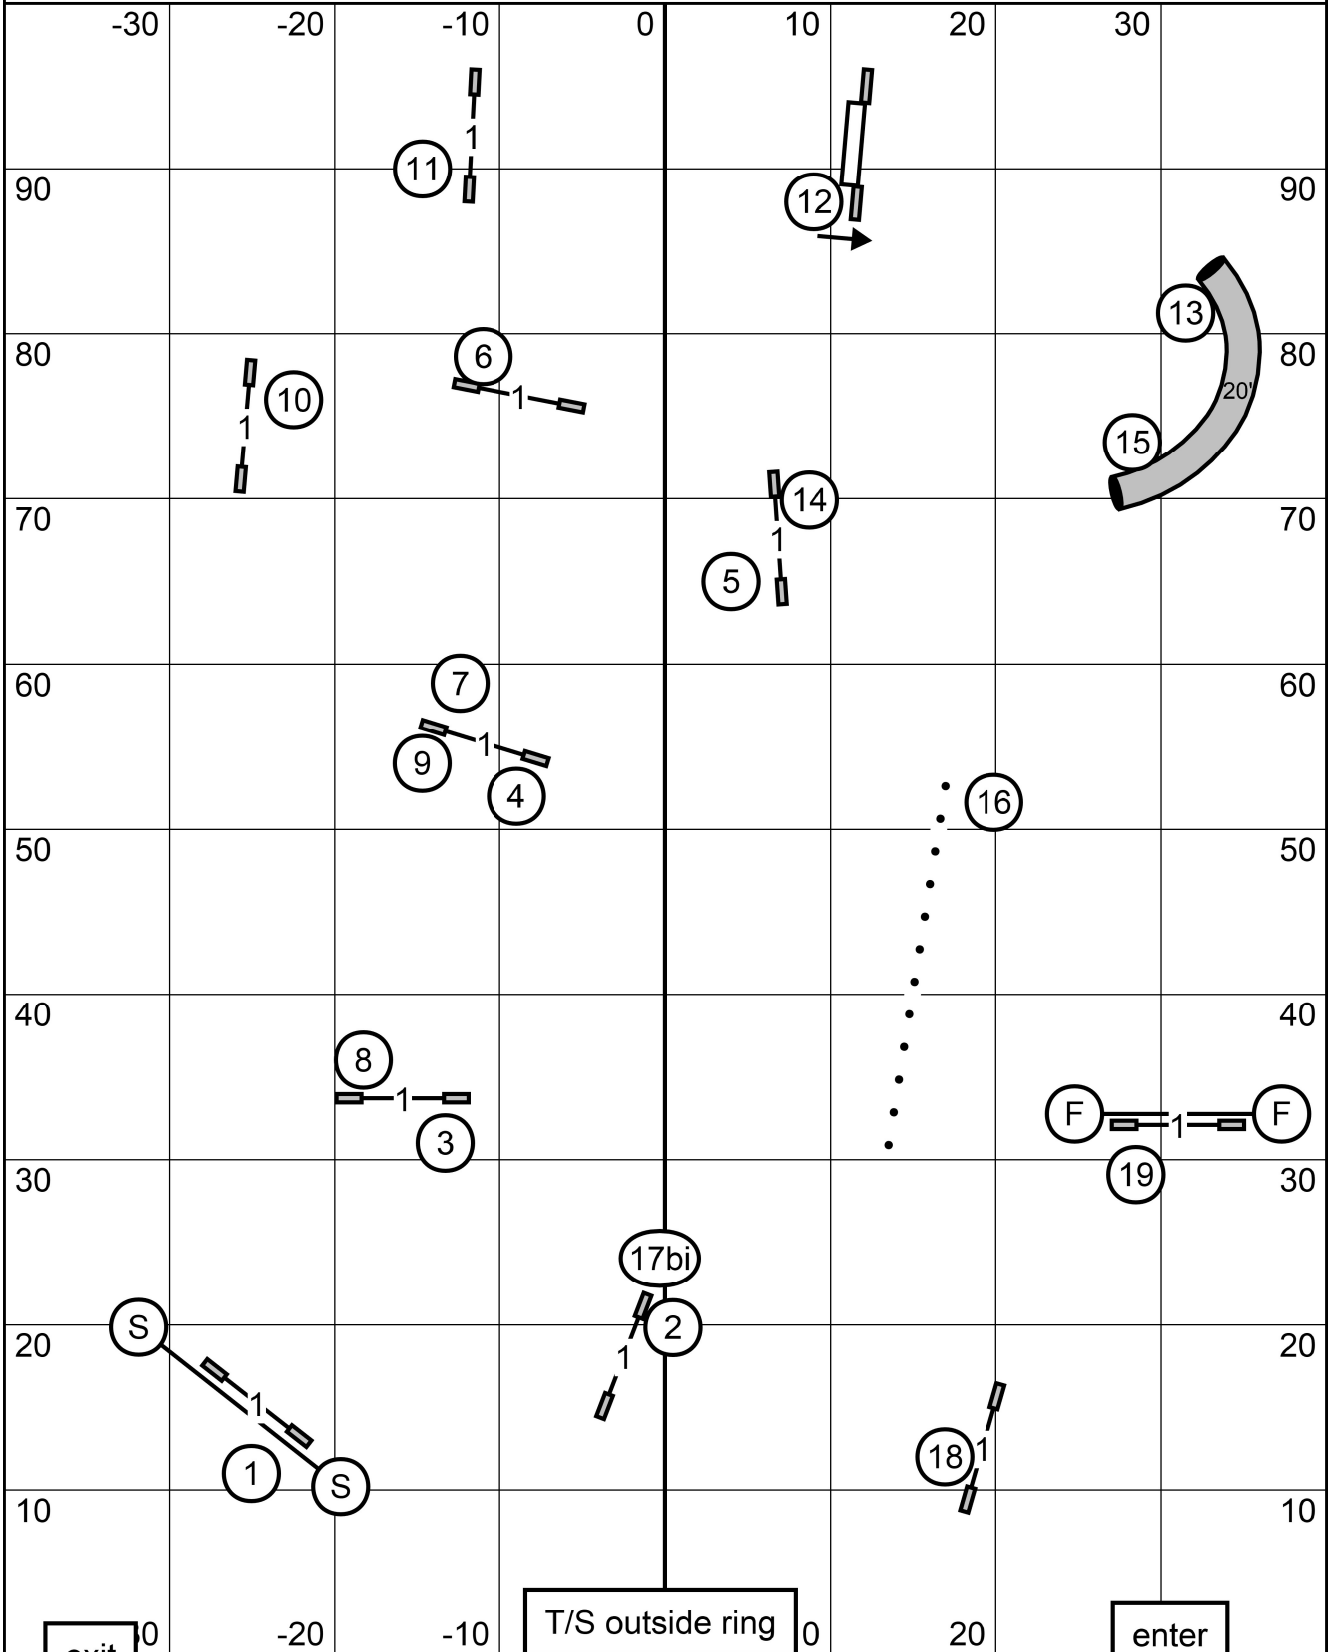

PREMIER JWW

Schipperke Club of Greater St. Louis

Friday, June 14, 2024 * Dog Sports at Kim's * Caseyville, IL

Premier JWW * Mary Mullen