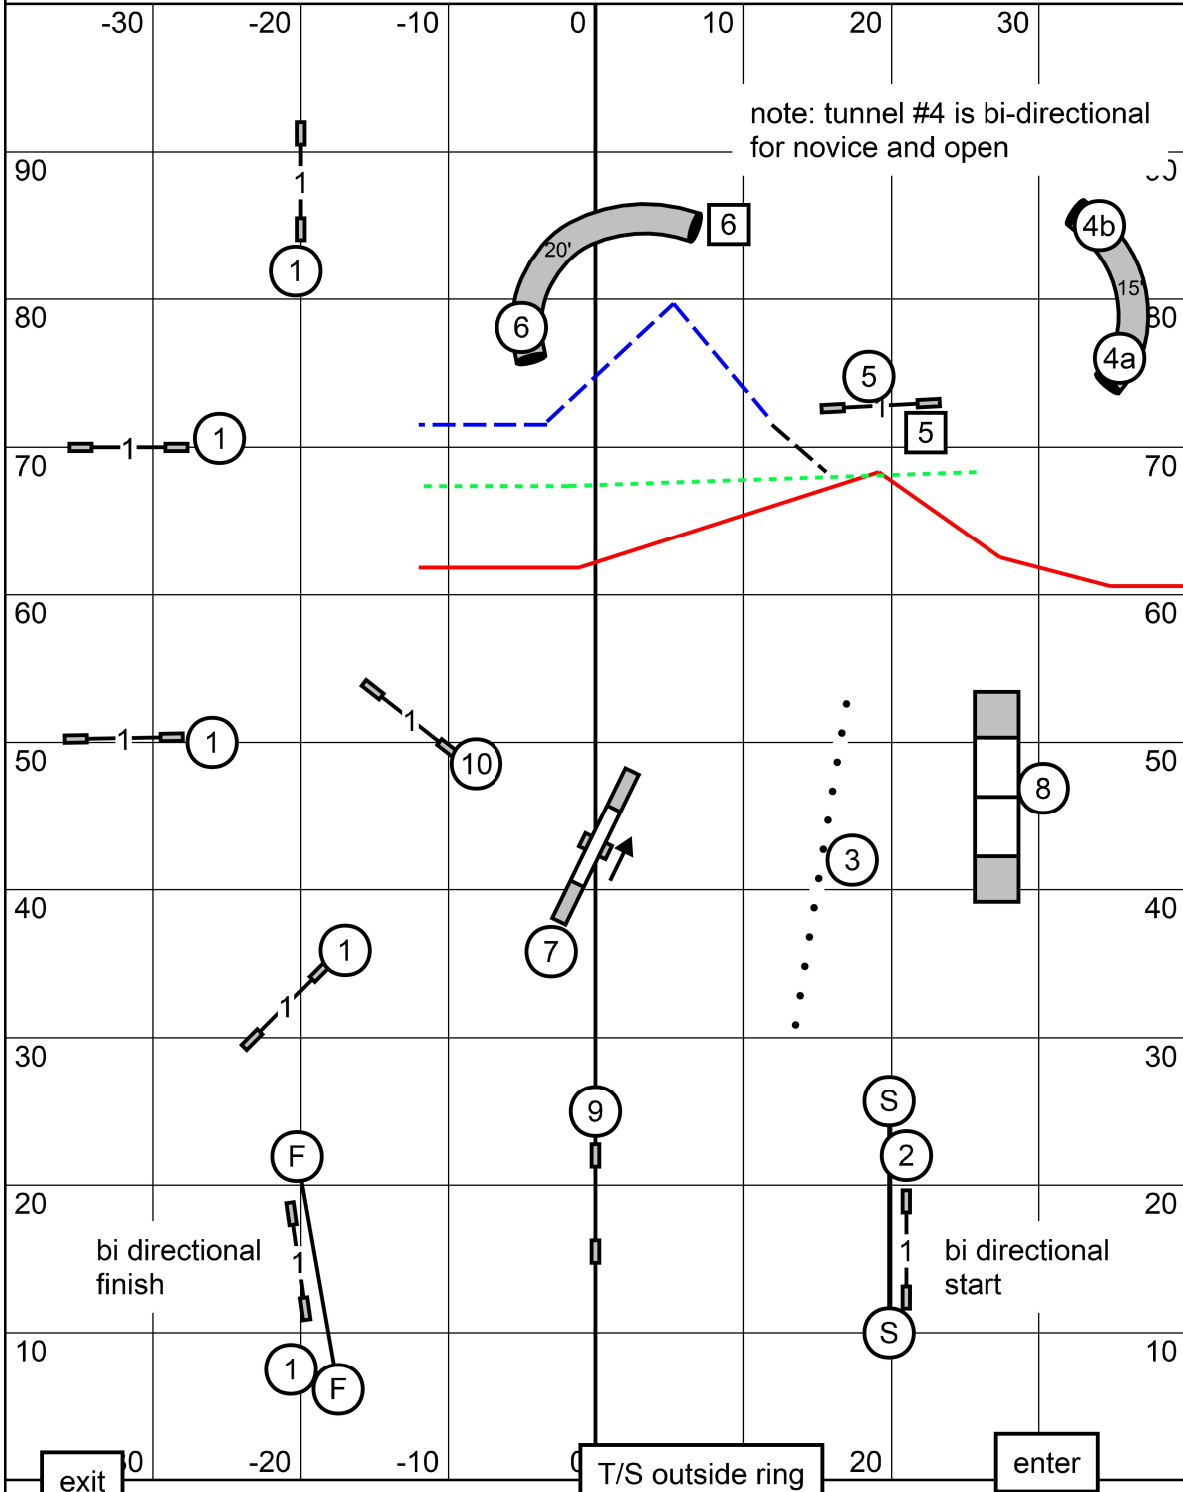

FAST

X/M bonus 6-5-4a or 4a-5-6 behind solid line * success = 35 points *
25 additional needed

Open 6-5 (circle) or 5-6 (squares) behind dotted line * success = 31 points *
24 additional needed

Novice bonus 6-5 (circle) or 5-6 (squares) dashed/dotted line * success = 31 points *
19 additional needed