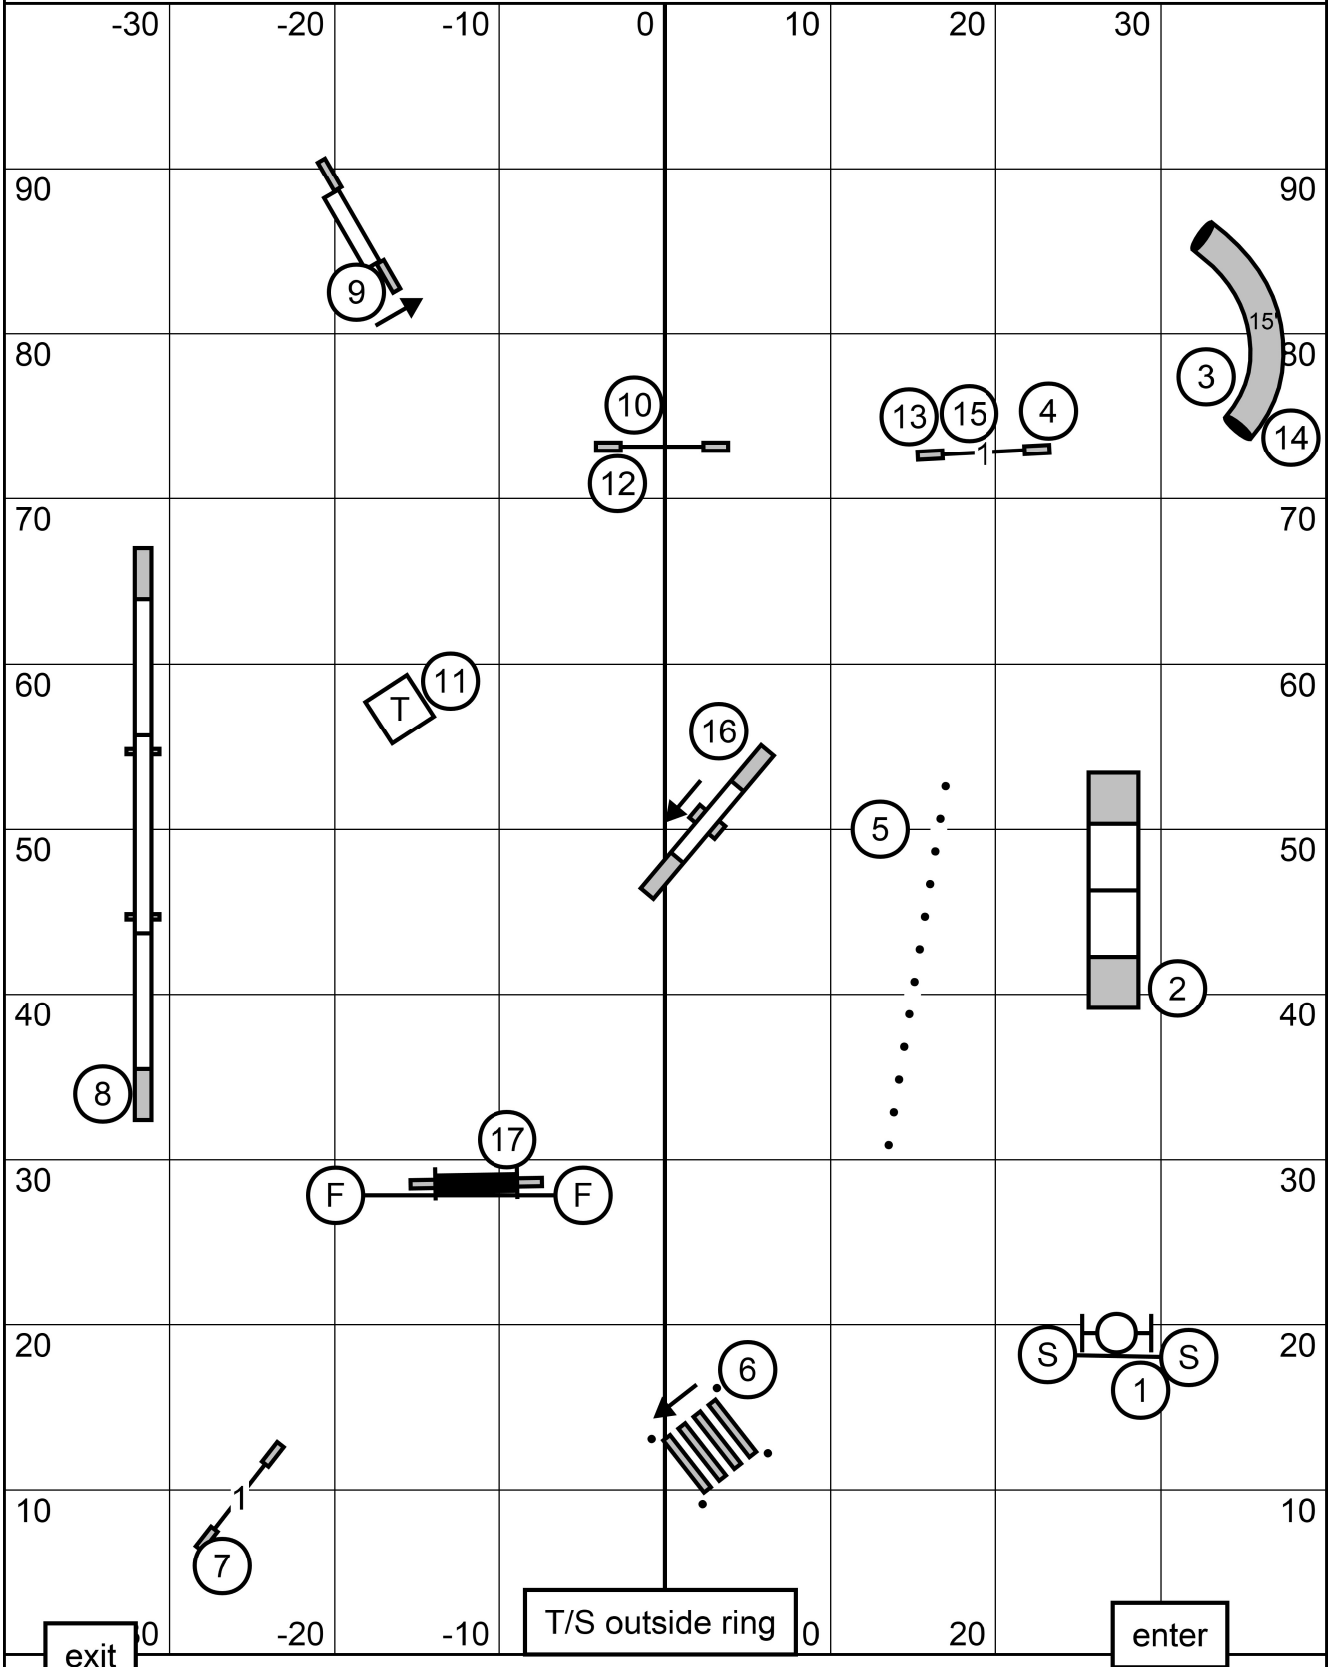

OPEN STANDARD

Schipperke Club of Greater St. Louis
Friday, June 14, 2024 * Dog Sports at Kim's * Caseyville, IL
Open Standard * Mary Mullen