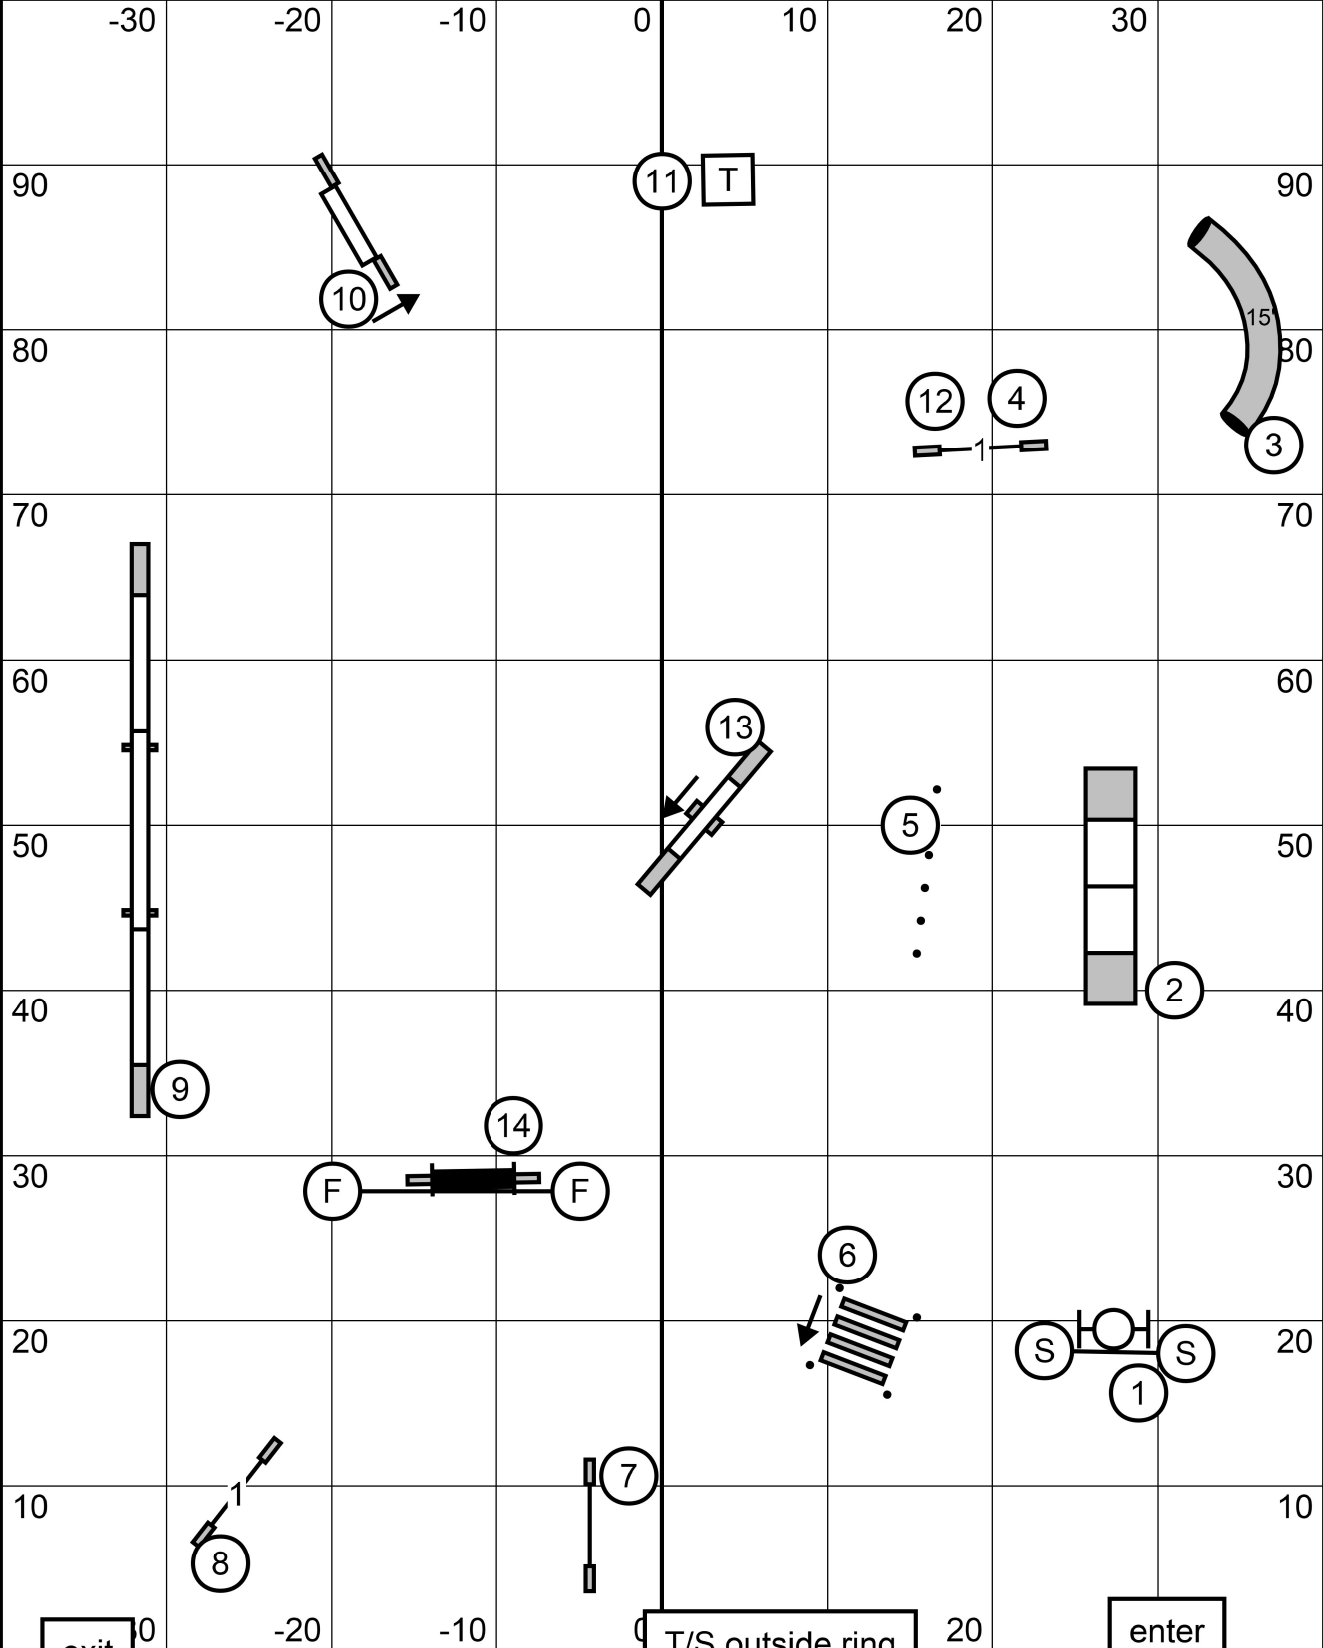

NOVICE STANDARD

Schipperke Club of Greater St. Louis
Friday, June 14, 2024 * Dog Sports at Kim's * Caseyville, IL
Novice Standard * Mary Mullen