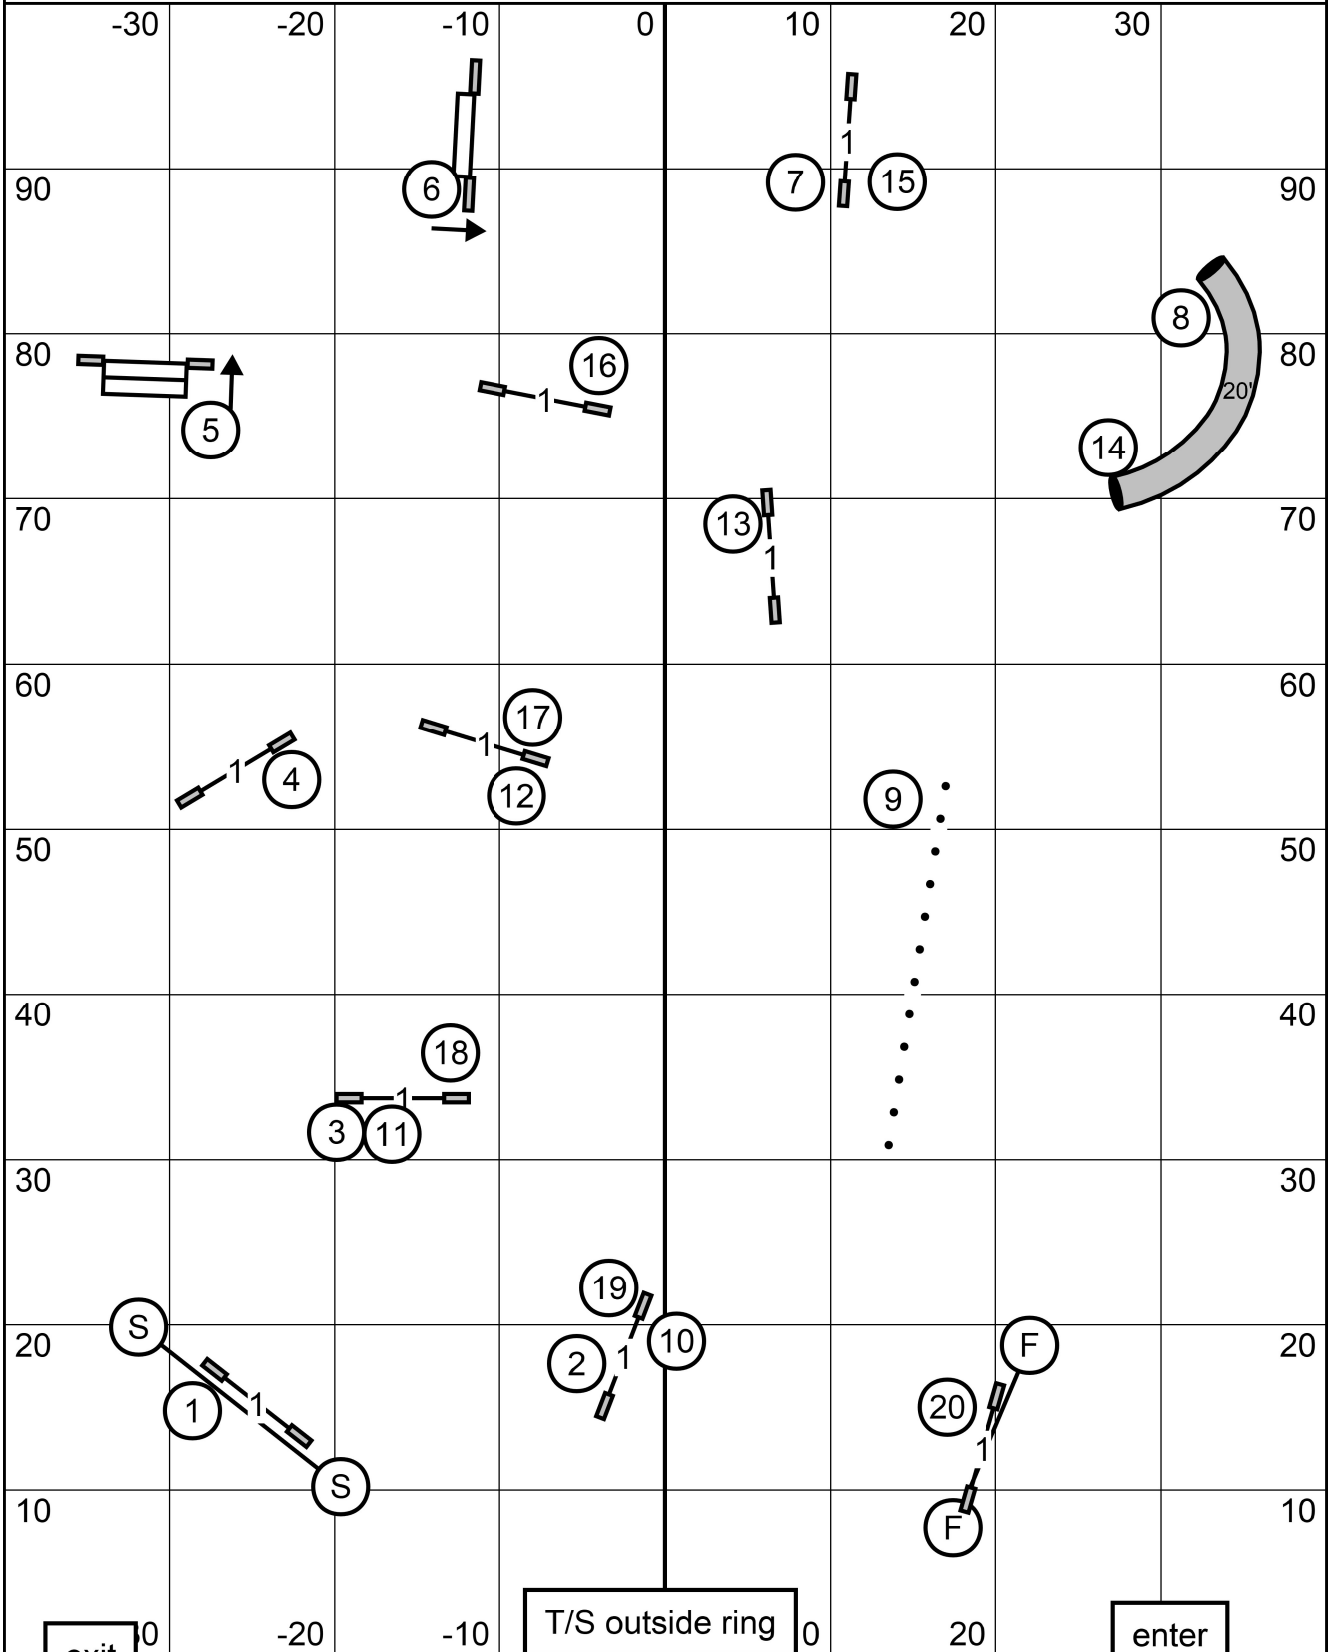

Premier JWW * Mary Mullen

PREMIER STANDARD

Schipperke Club of Greater St. Louis

Friday, June 14, 2024 * Dog Sports at Kim's * Caseyville, IL

Premier Standard * Mary Mullen

EXCELLENT/MASTER JWW

Schipperke Club of Greater St. Louis
 Friday, June 14, 2024 * Dog Sports at Kim's * Caseyville, IL
 Excellent/Master JWW * Mary Mullen