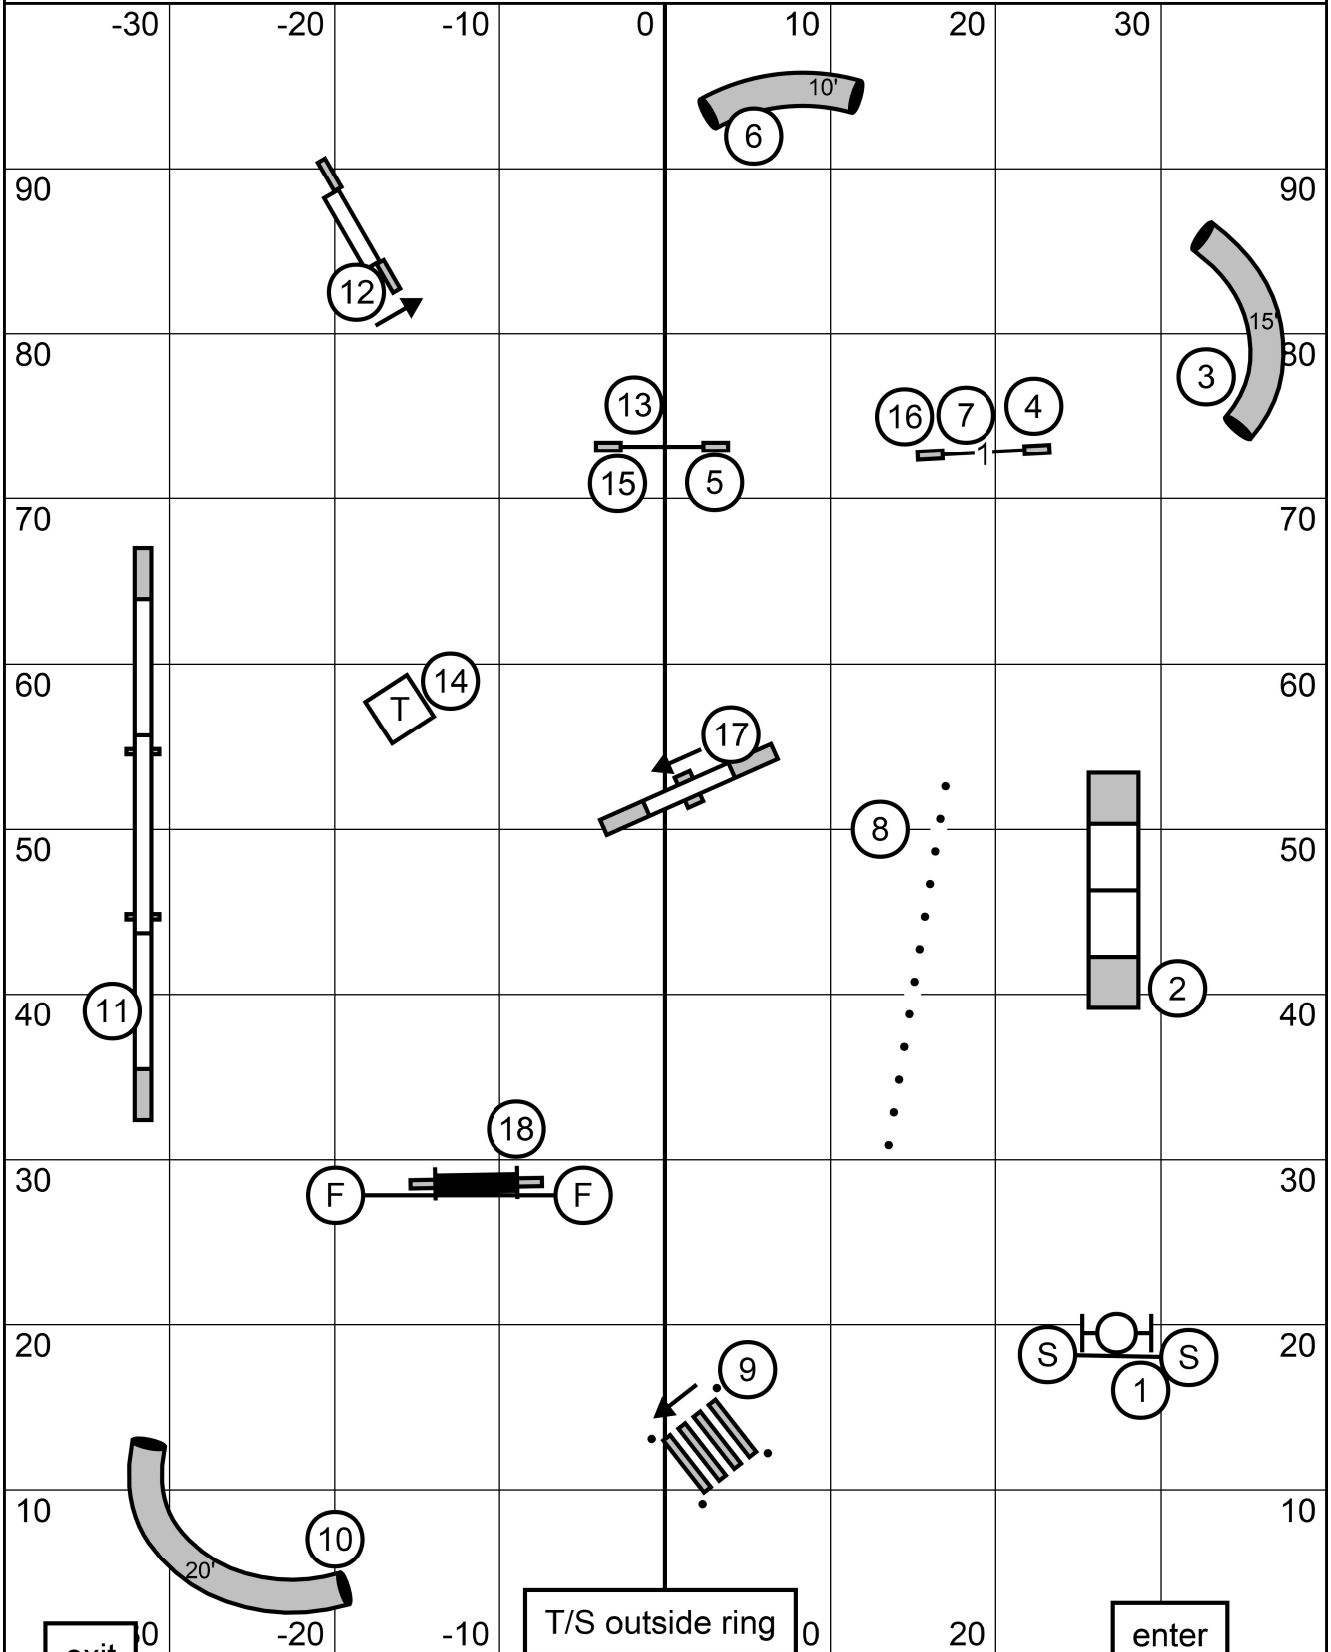

EXCELLENT/MASTER STANDARD

Schipperke Club of Greater St. Louis
Friday, June 14, 2024 * Dog Sports at Kim's * Caseyville, IL
Excellent/Master Standard * Mary Mullen