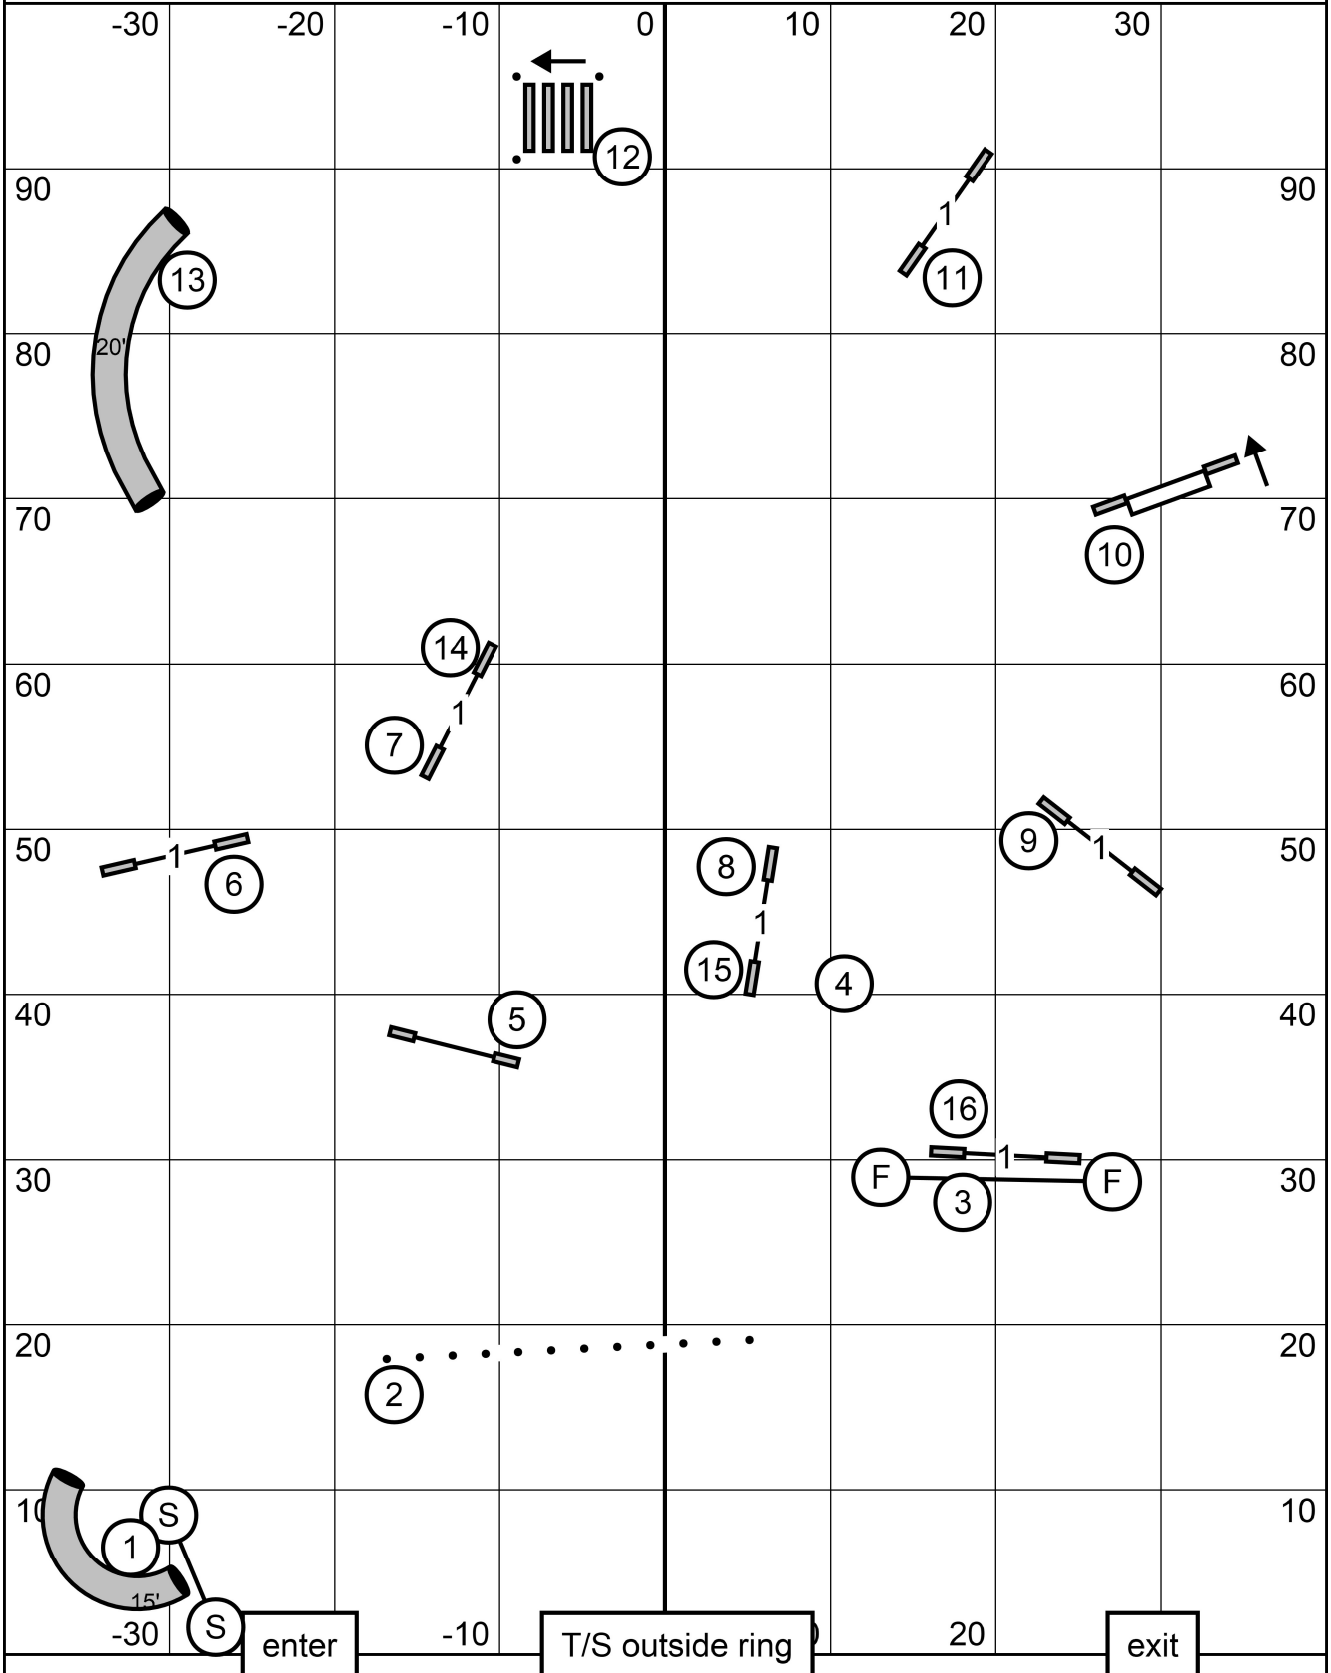

NOVICE JWW

Schipperke Club of Greater St. Louis

Saturday, June 15, 2024 * Dog Sports at Kim's * Caseyville, IL

Novice JWW * Mary Mullen

NOVICE STANDARD

Schipperke Club of Greater St. Louis
 Saturday, June 15, 2024 * Dog Sports at Kim's * Caseyville, IL
 Novice Standard * Mary Mullen

OPEN JWW

Schipperke Club of Greater St. Louis

Saturday, June 15, 2024 * Dog Sports at Kim's * Caseyville, IL

Open JWW * Mary Mullen

OPEN STANDARD

Schipperke Club of Greater St. Louis
 Saturday, June 15, 2024 * Dog Sports at Kim's * Caseyville, IL
 Open Standard * Mary Mullen