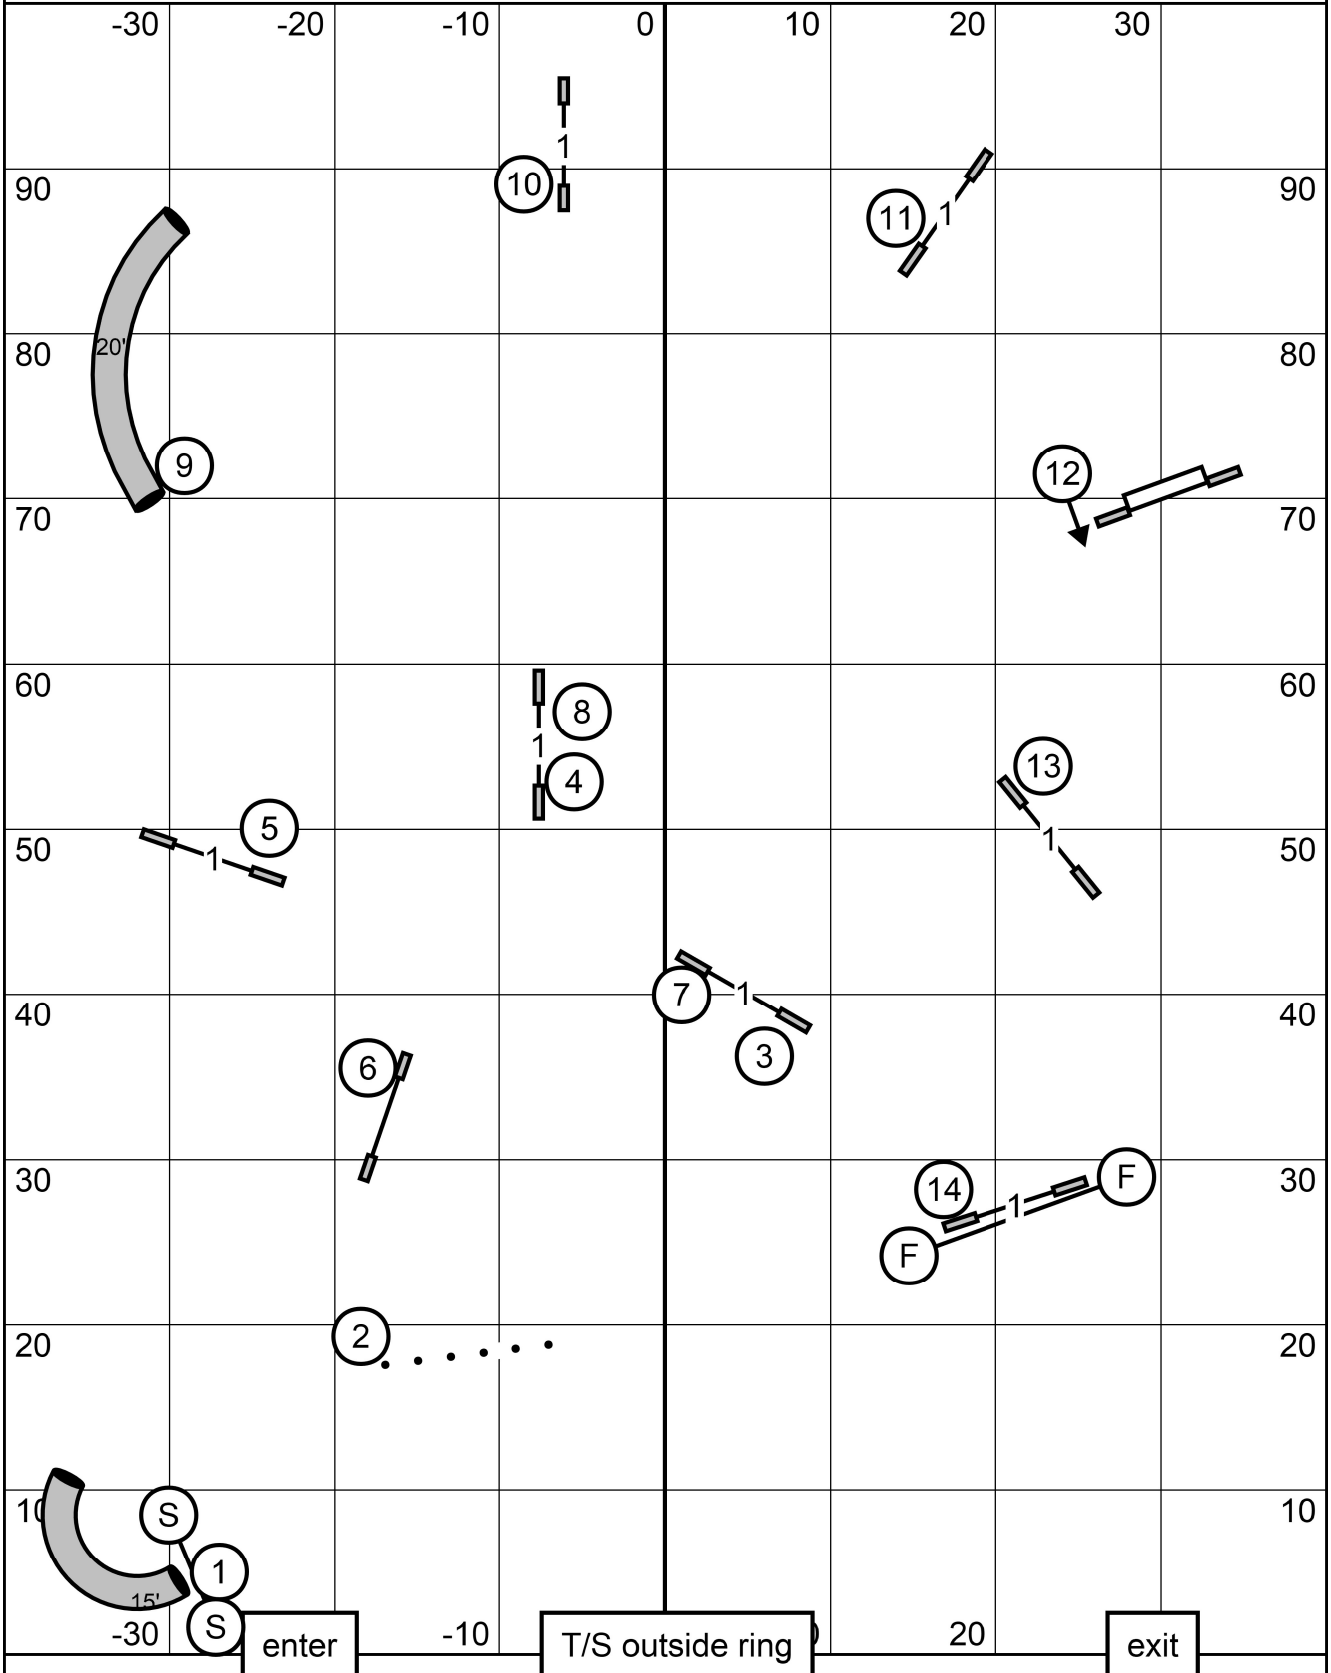

NOVICE JWW

Schipperke Club of Greater St. Louis

Saturday, June 15, 2024 * Dog Sports at Kim's * Caseyville, IL

Novice JWW * Mary Mullen

NOVICE STANDARD

Schipperke Club of Greater St. Louis
 Saturday, June 15, 2024 * Dog Sports at Kim's * Caseyville, IL
 Novice Standard * Mary Mullen