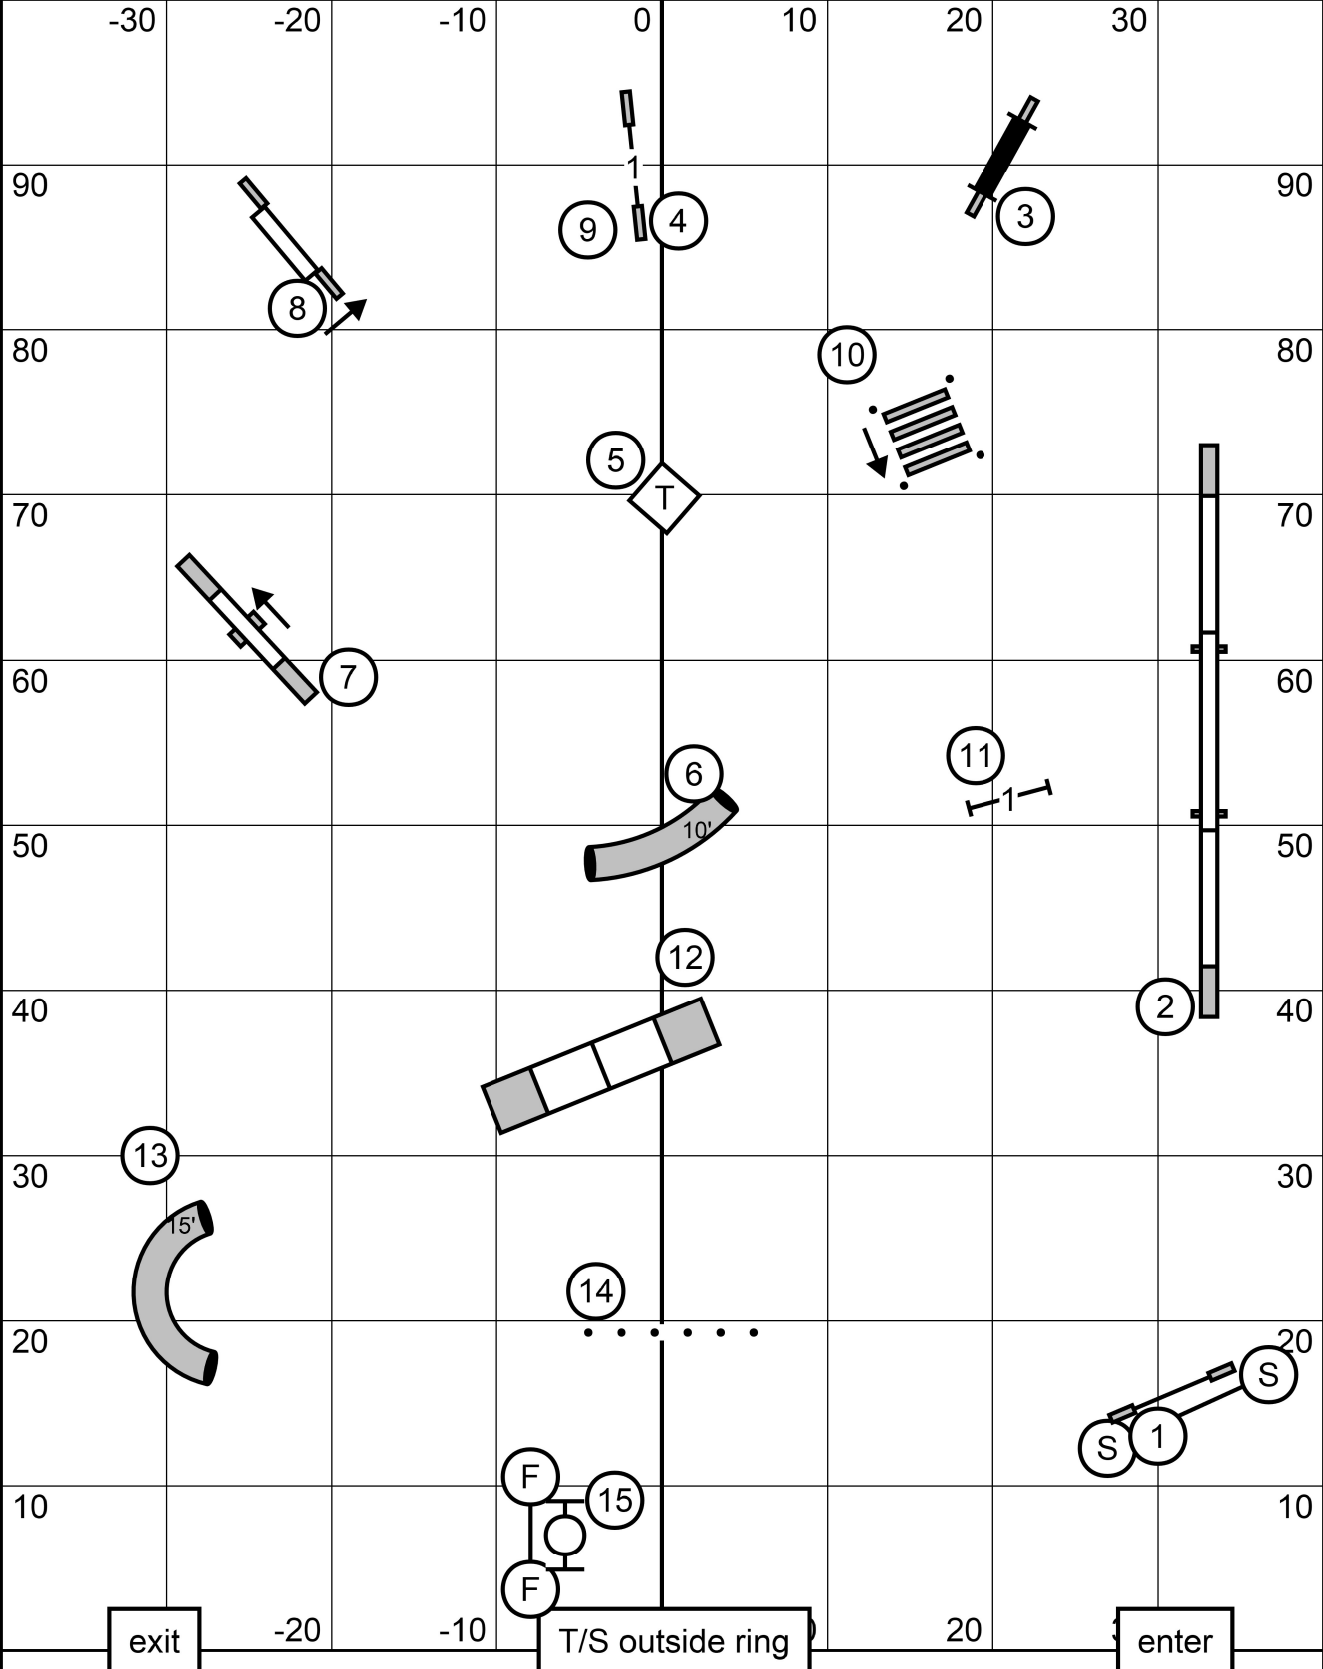

NOVICE JWW

Schipperke Club of Greater St. Louis

Saturday, June 15, 2024 * Dog Sports at Kim's * Caseyville, IL

Novice JWW * Mary Mullen

NOVICE STANDARD

Schipperke Club of Greater St. Louis
 Saturday, June 15, 2024 * Dog Sports at Kim's * Caseyville, IL
 Novice Standard * Mary Mullen

OPEN JWW

Schipperke Club of Greater St. Louis

Saturday, June 15, 2024 * Dog Sports at Kim's * Caseyville, IL

Open JWW * Mary Mullen

OPEN STANDARD

Schipperke Club of Greater St. Louis
 Saturday, June 15, 2024 * Dog Sports at Kim's * Caseyville, IL
 Open Standard * Mary Mullen