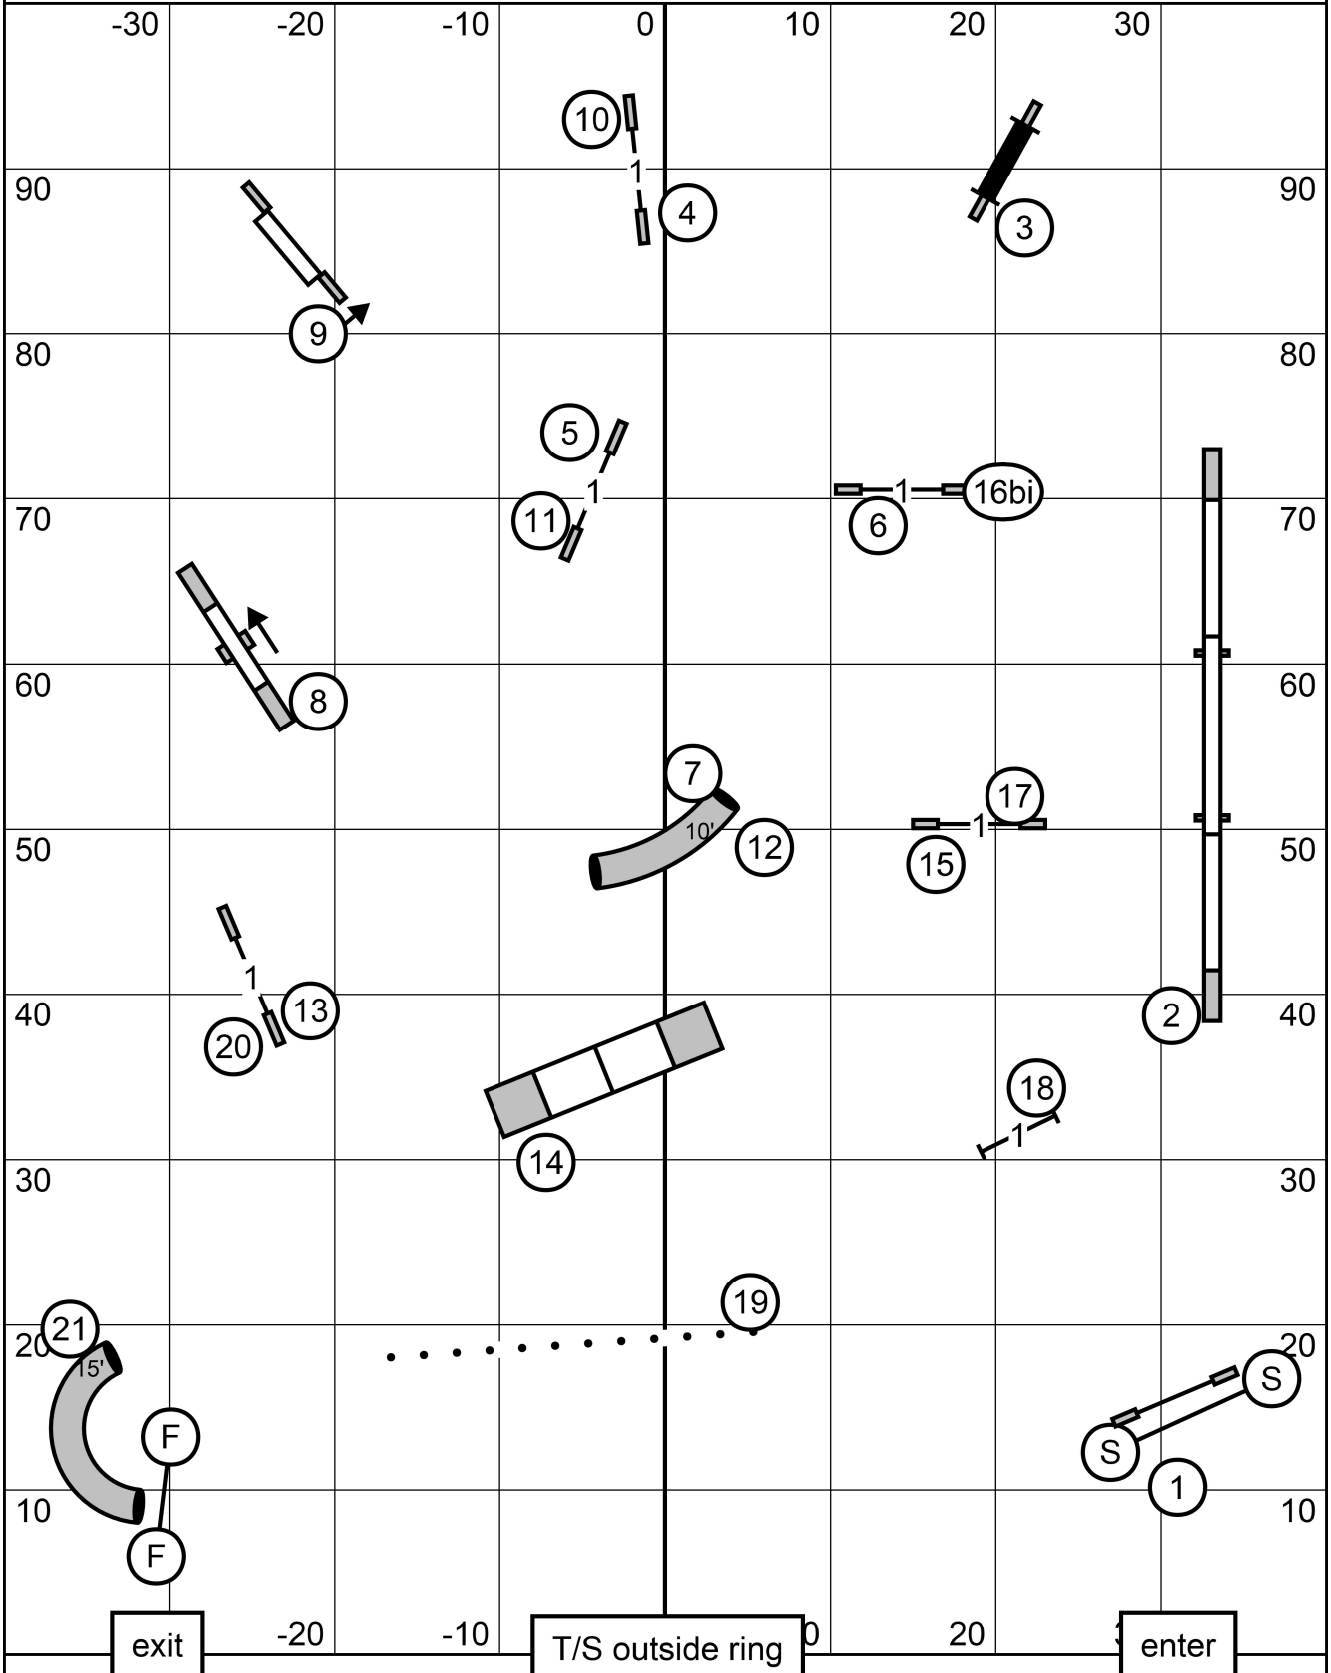

PREMIER STANDARD

Schipperke Club of Greater St. Louis

Saturday, June 15, 2024 * Dog Sports at Kim's * Caseyville, IL
Premier Standard * Mary Mullen