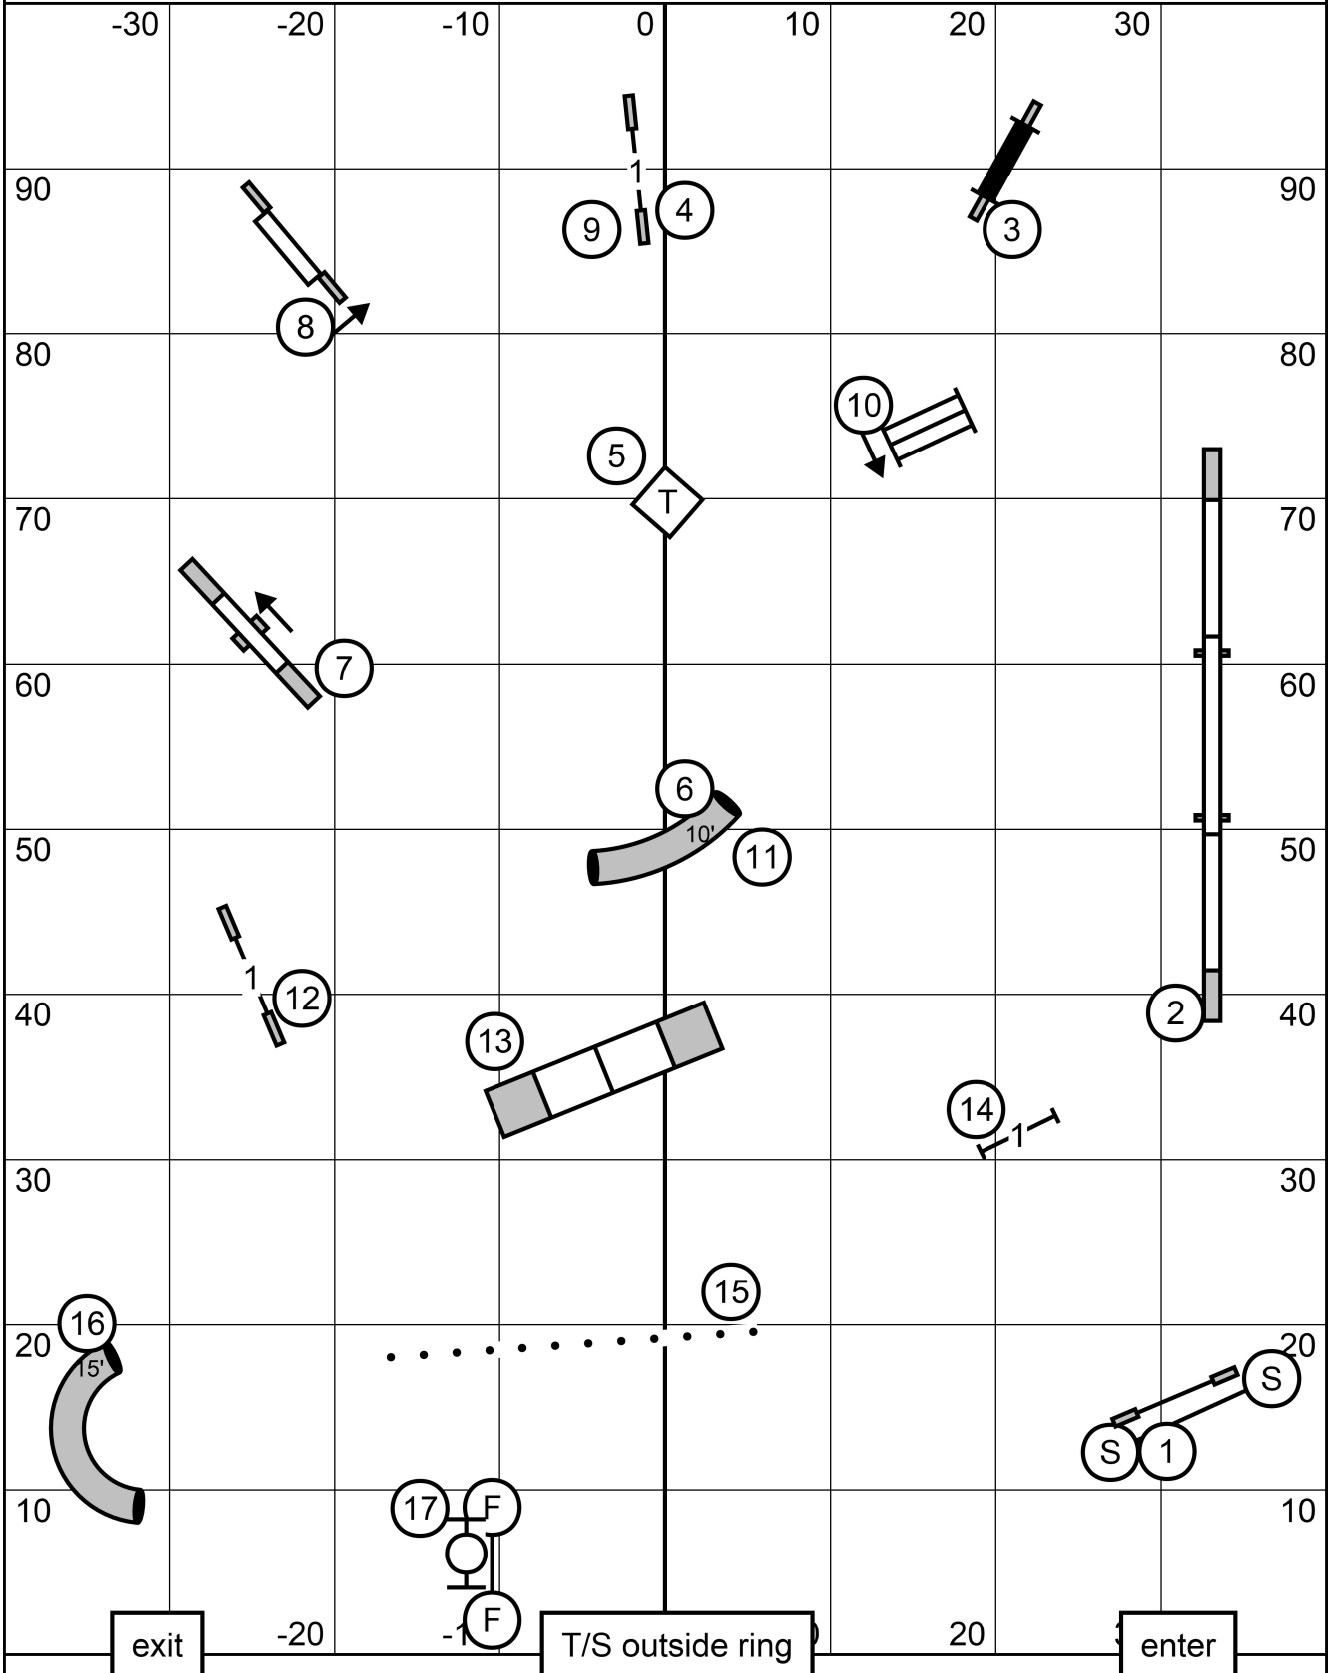

OPEN JWW

Schipperke Club of Greater St. Louis

Saturday, June 15, 2024 * Dog Sports at Kim's * Caseyville, IL

Open JWW * Mary Mullen

OPEN STANDARD

Schipperke Club of Greater St. Louis
 Saturday, June 15, 2024 * Dog Sports at Kim's * Caseyville, IL
 Open Standard * Mary Mullen