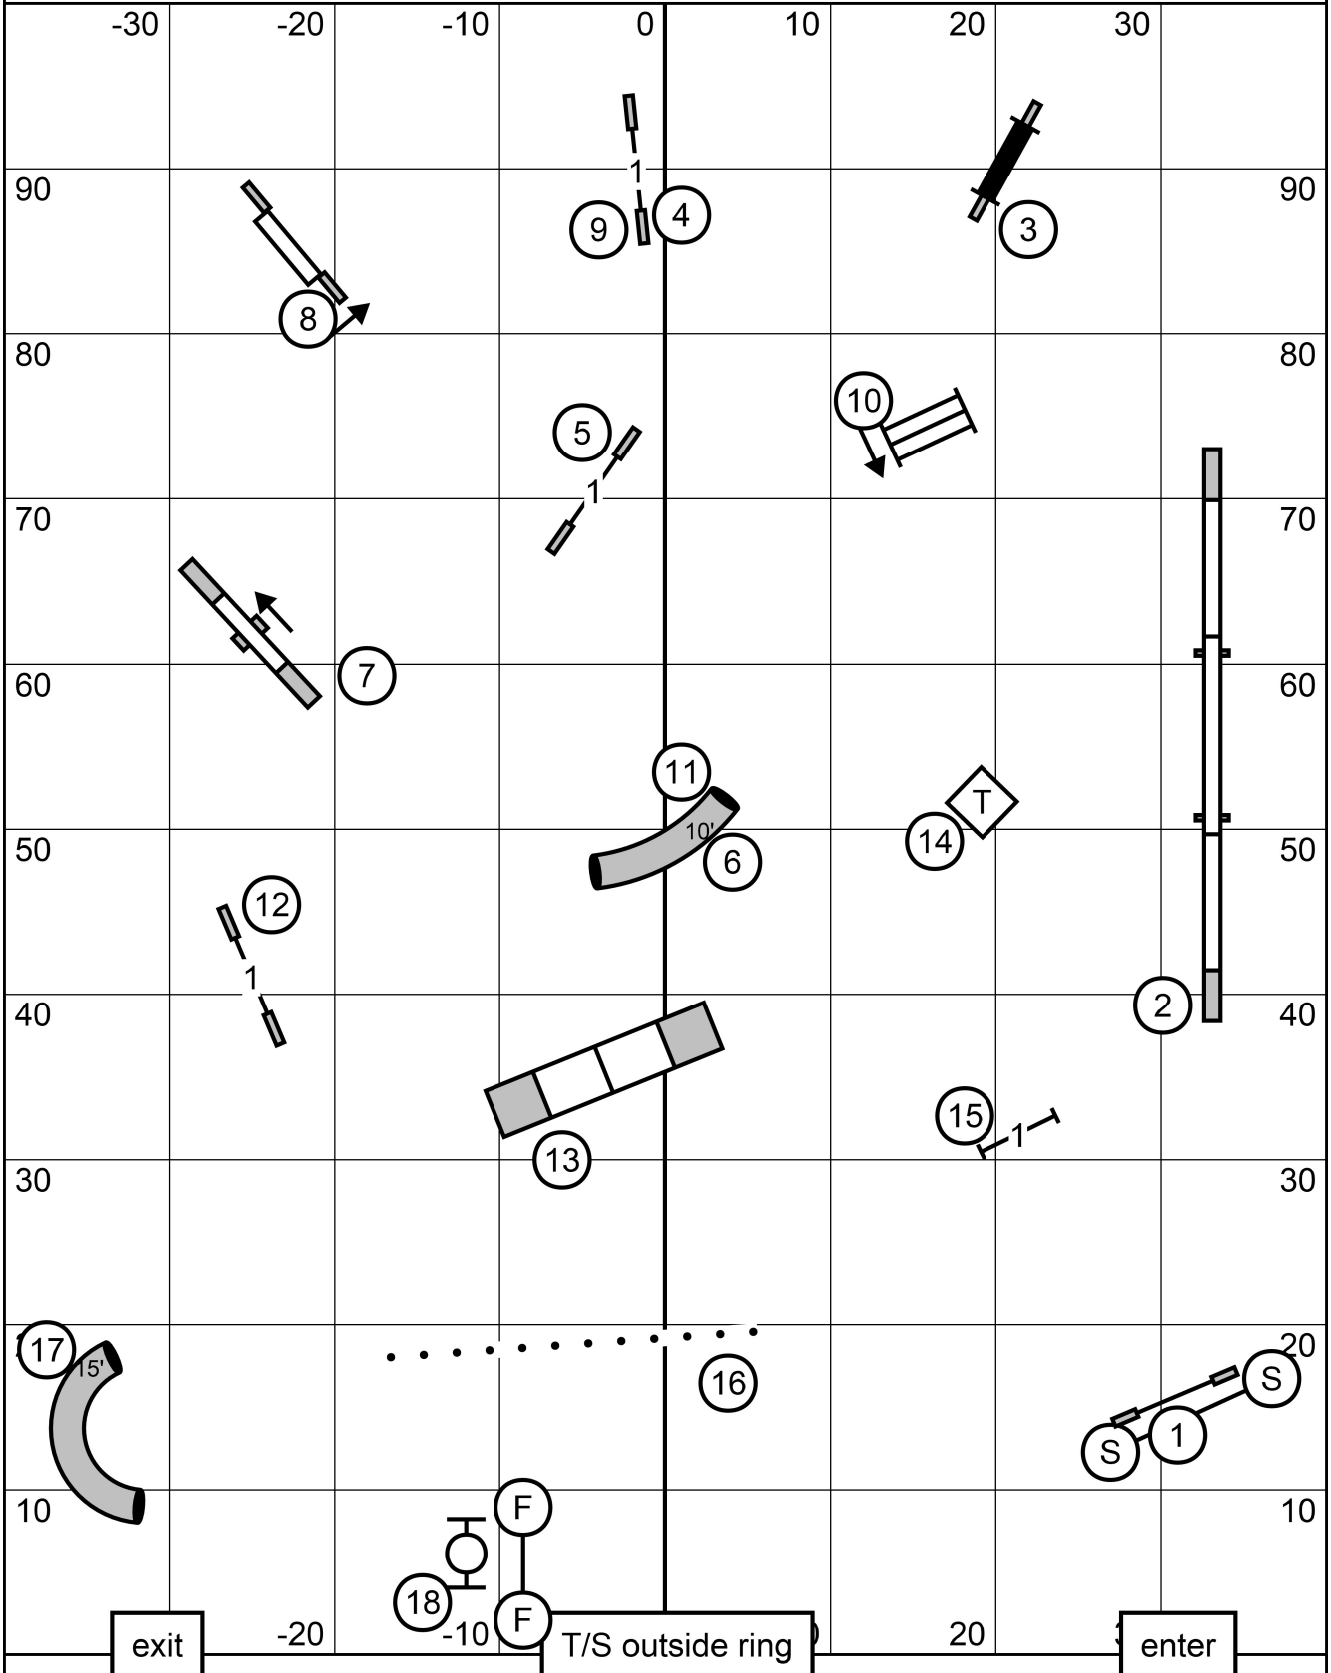

EXCELLENT/MASTER STANDARD

Schipperke Club of Greater St. Louis
Saturday, June 15, 2024 * Dog Sports at Kim's * Caseyville, IL
Excellent/Master Standard * Mary Mullen