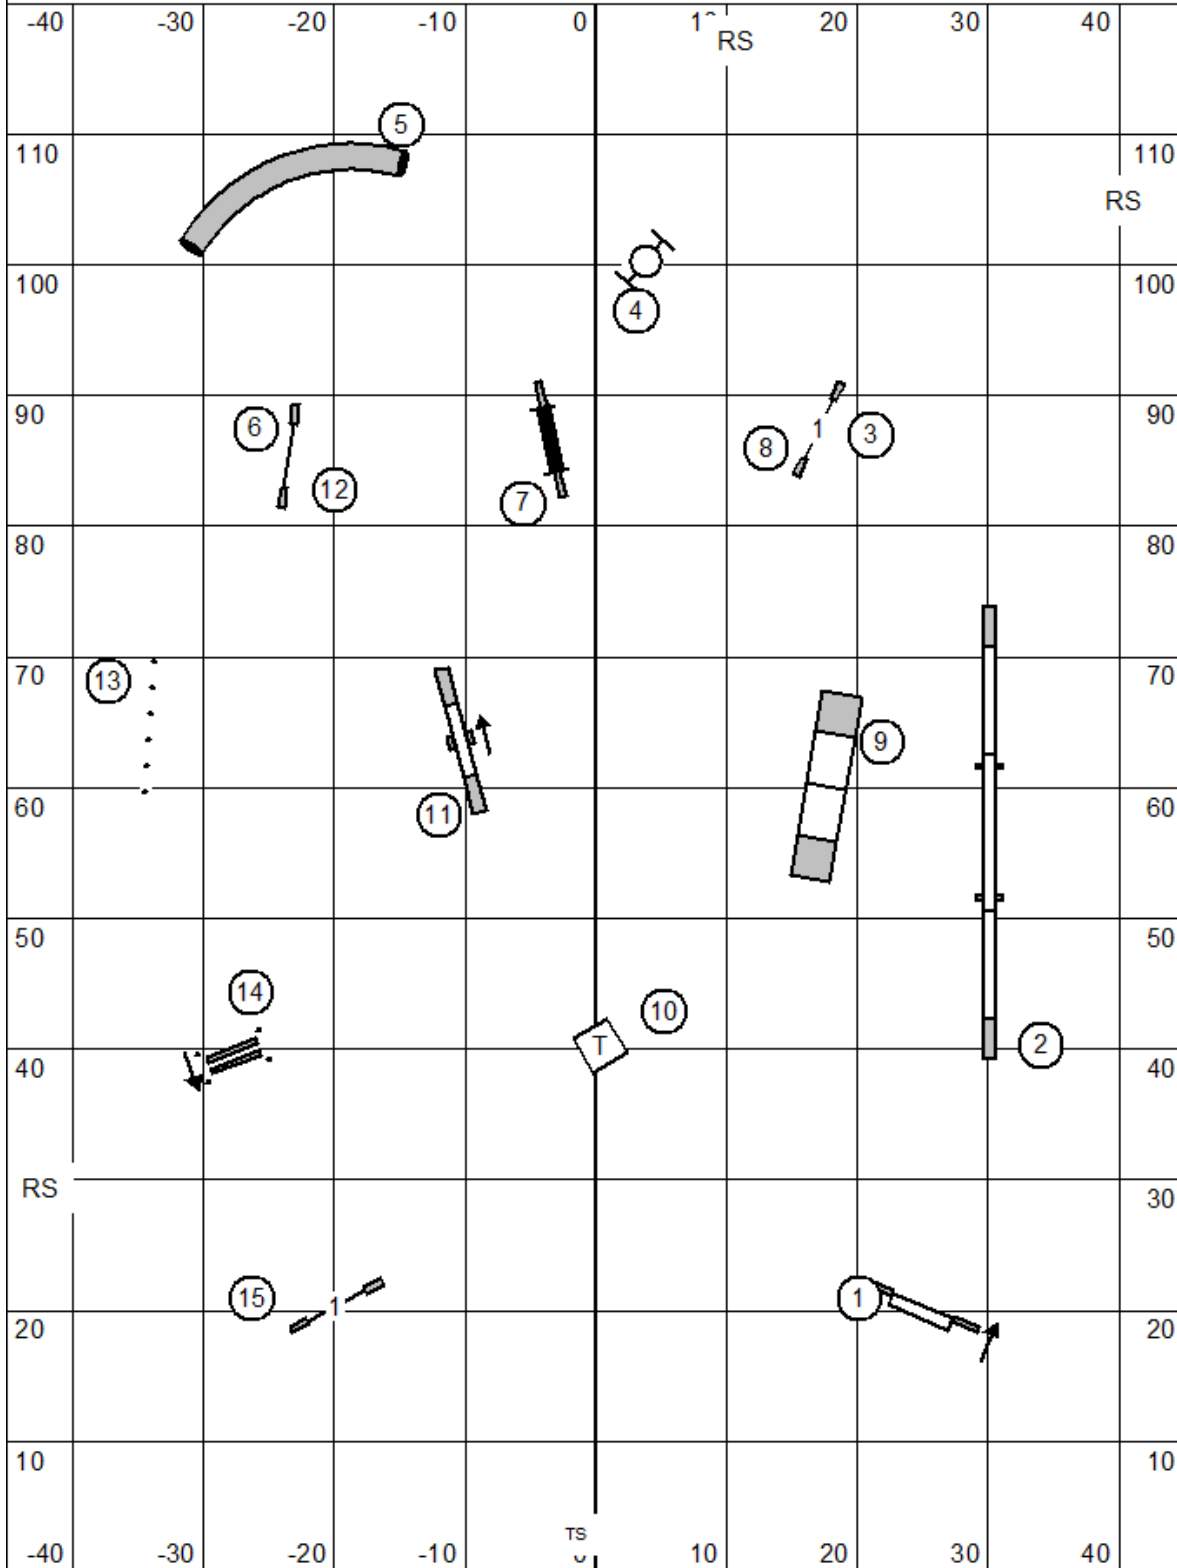

Dachshund Club of America, Inc.
Sunday, May 15, 2022
DACHSHUNDS ONLY!!!!
Judge: Lisa Potts
Novice Standard