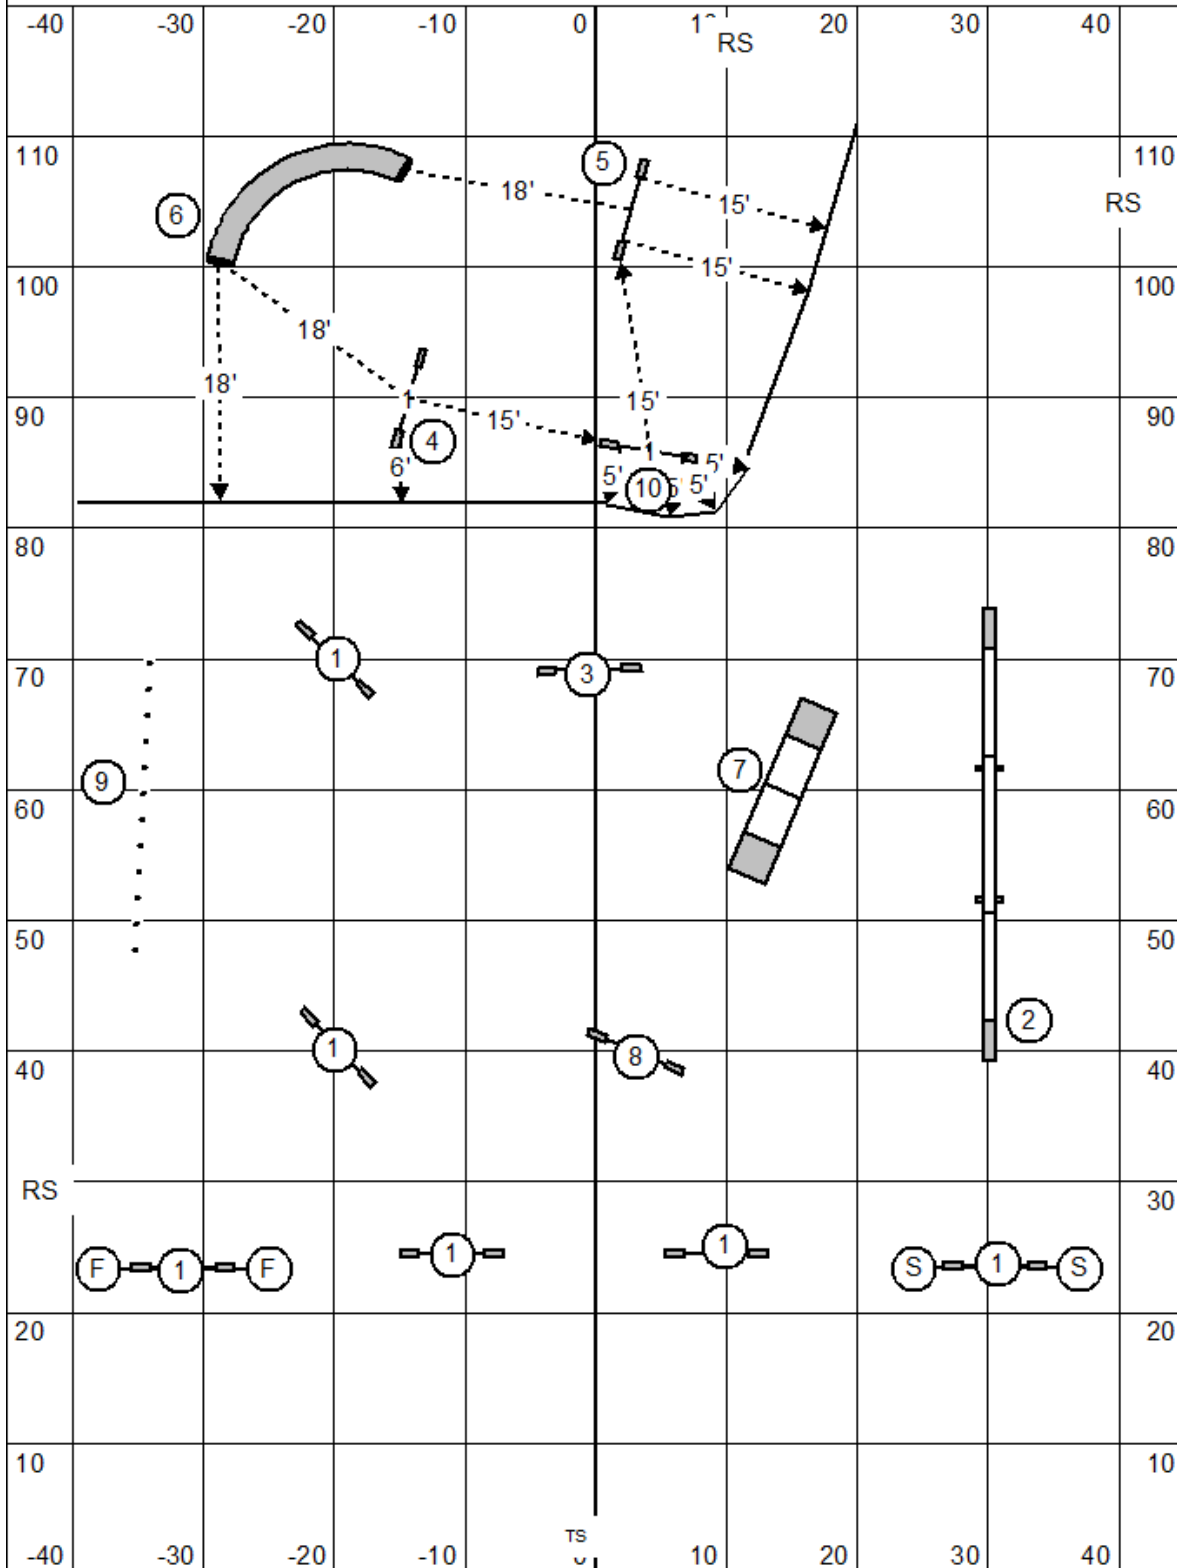

Dachshund Club of America, Inc.
 Sunday, May 15, 2022
DACHSHUNDS ONLY!!!!
 Judge: Lisa Potts
FAST All Levels

Novice 10-4
 Open 4-6
 EM 4-6-5

Dachshund Club of America, Inc.
 Sunday, May 15, 2022
 DACHSHUNDS ONLY!!!!
 Judge: Lisa Potts
 EM Standard