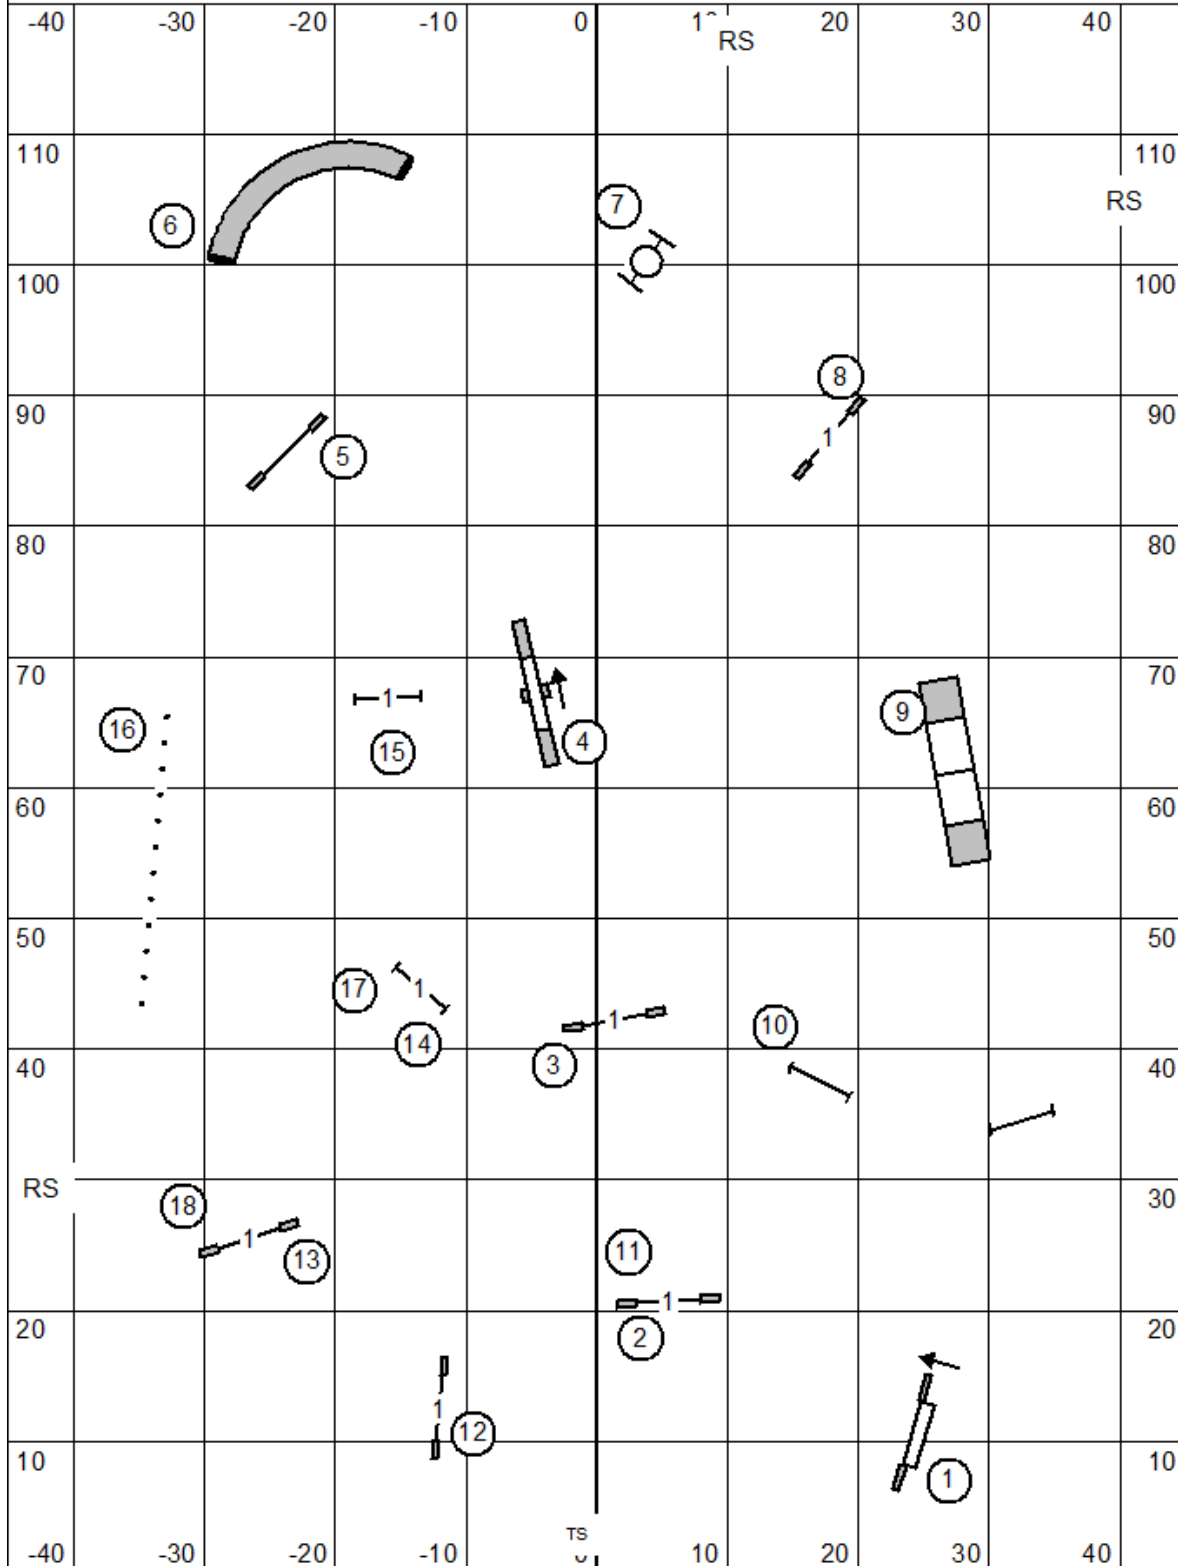

Dachshund Club of America, Inc.
Sunday, May 15, 2022
DACHSHUNDS ONLY!!!!
Judge: Lisa Potts
T2B