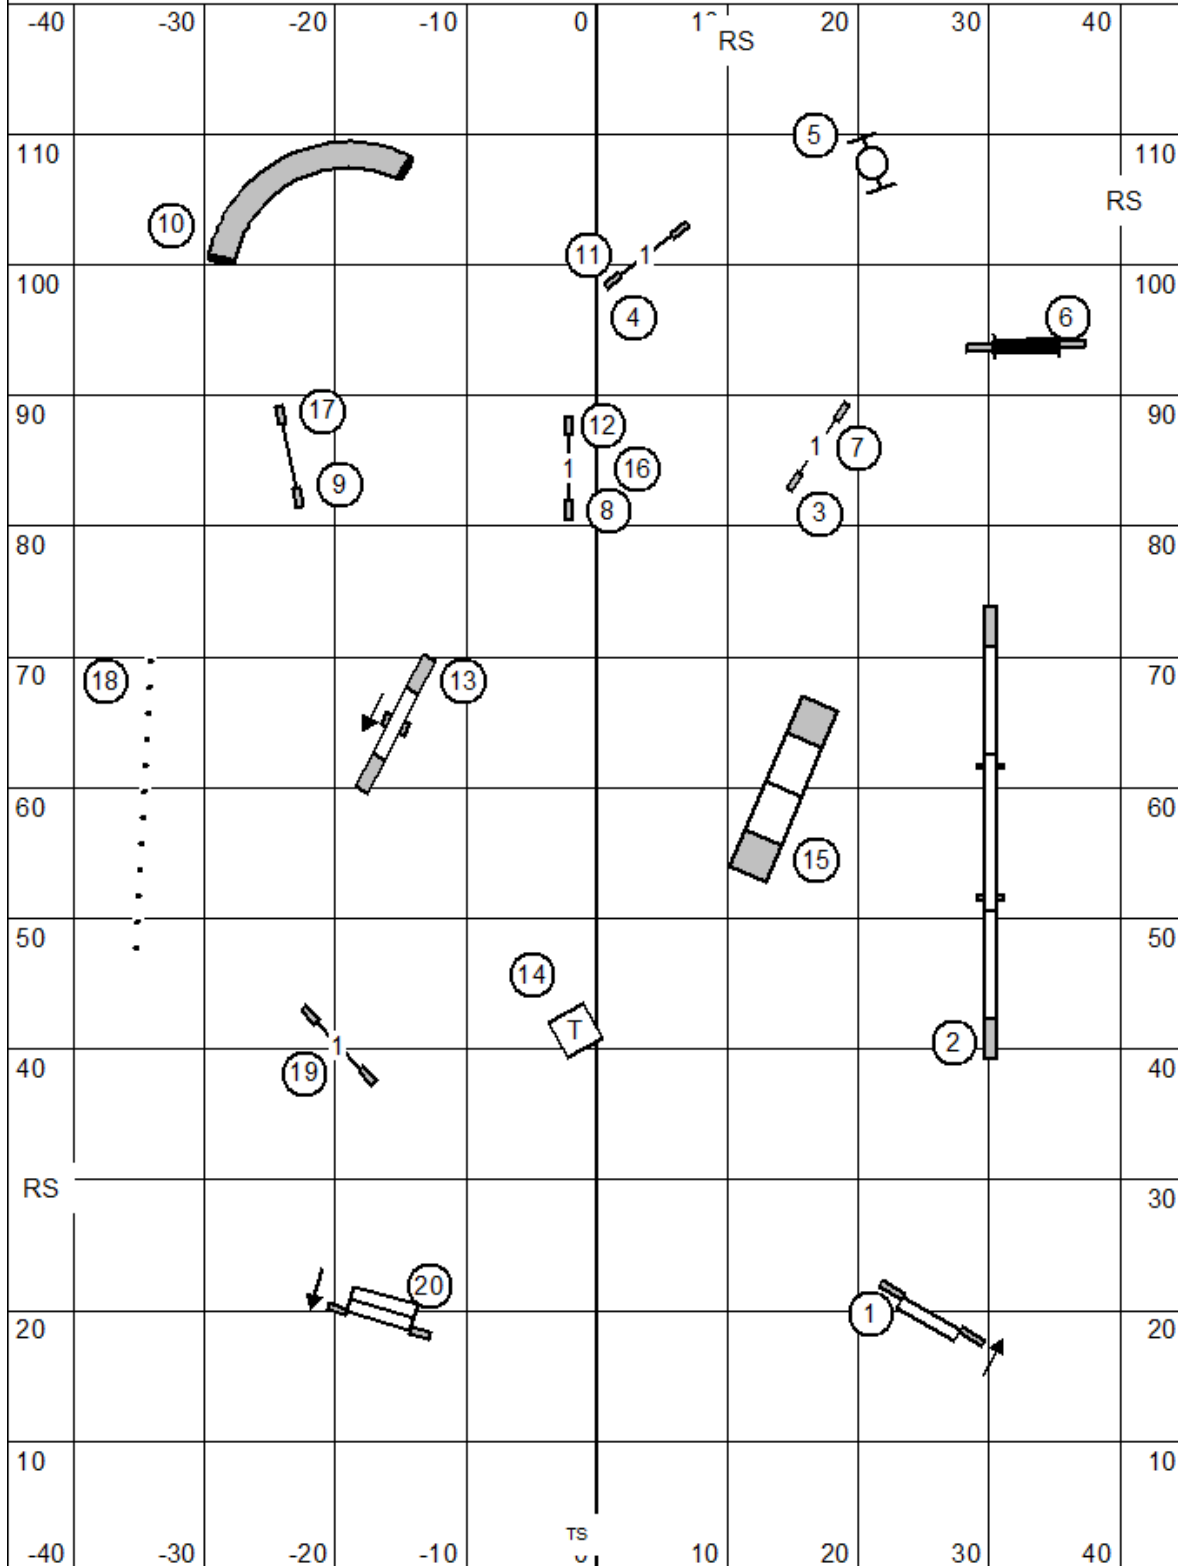

Dachshund Club of America, Inc.
 Sunday, May 15, 2022
DACHSHUNDS ONLY!!!!
 Judge: Lisa Potts
FAST All Levels

Novice 10-4
 Open 4-6
 EM 4-6-5

Dachshund Club of America, Inc.
 Sunday, May 15, 2022
 DACHSHUNDS ONLY!!!!
 Judge: Lisa Potts
 EM Standard