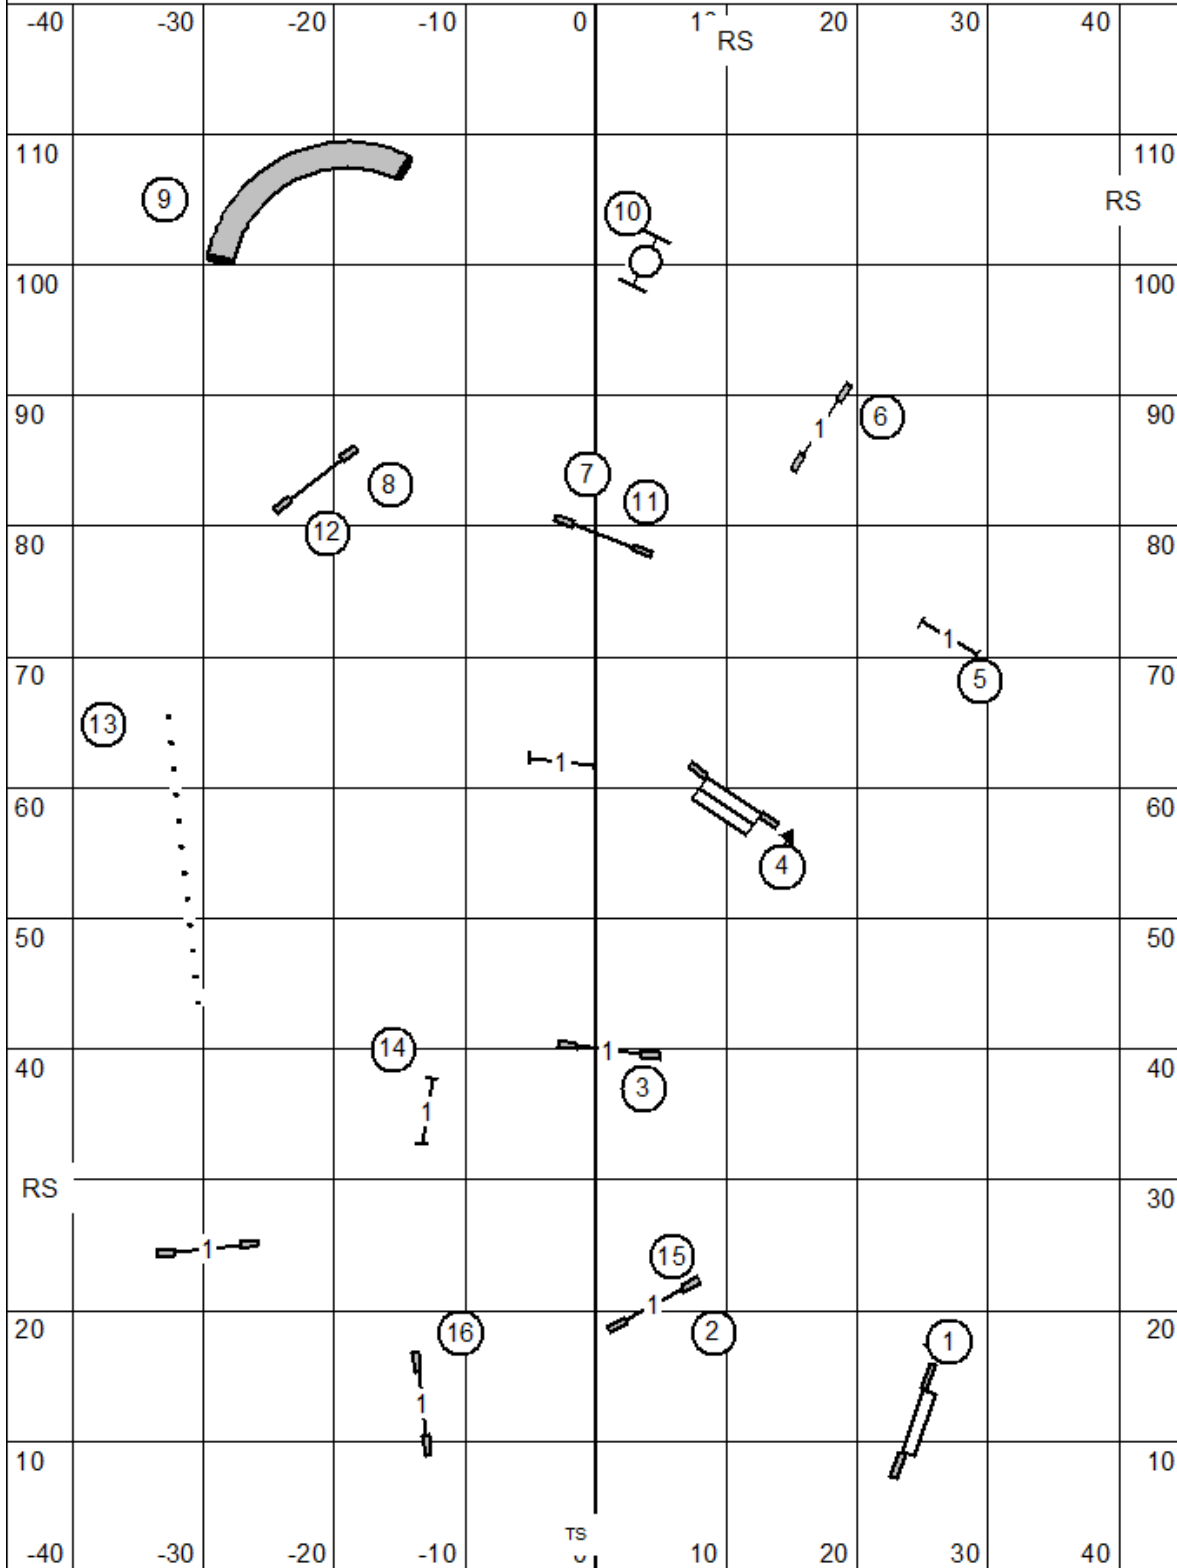

Dachshund Club of America, Inc.
Sunday, May 15, 2022
DACHSHUNDS ONLY!!!!
Judge: Lisa Potts
Open JWW