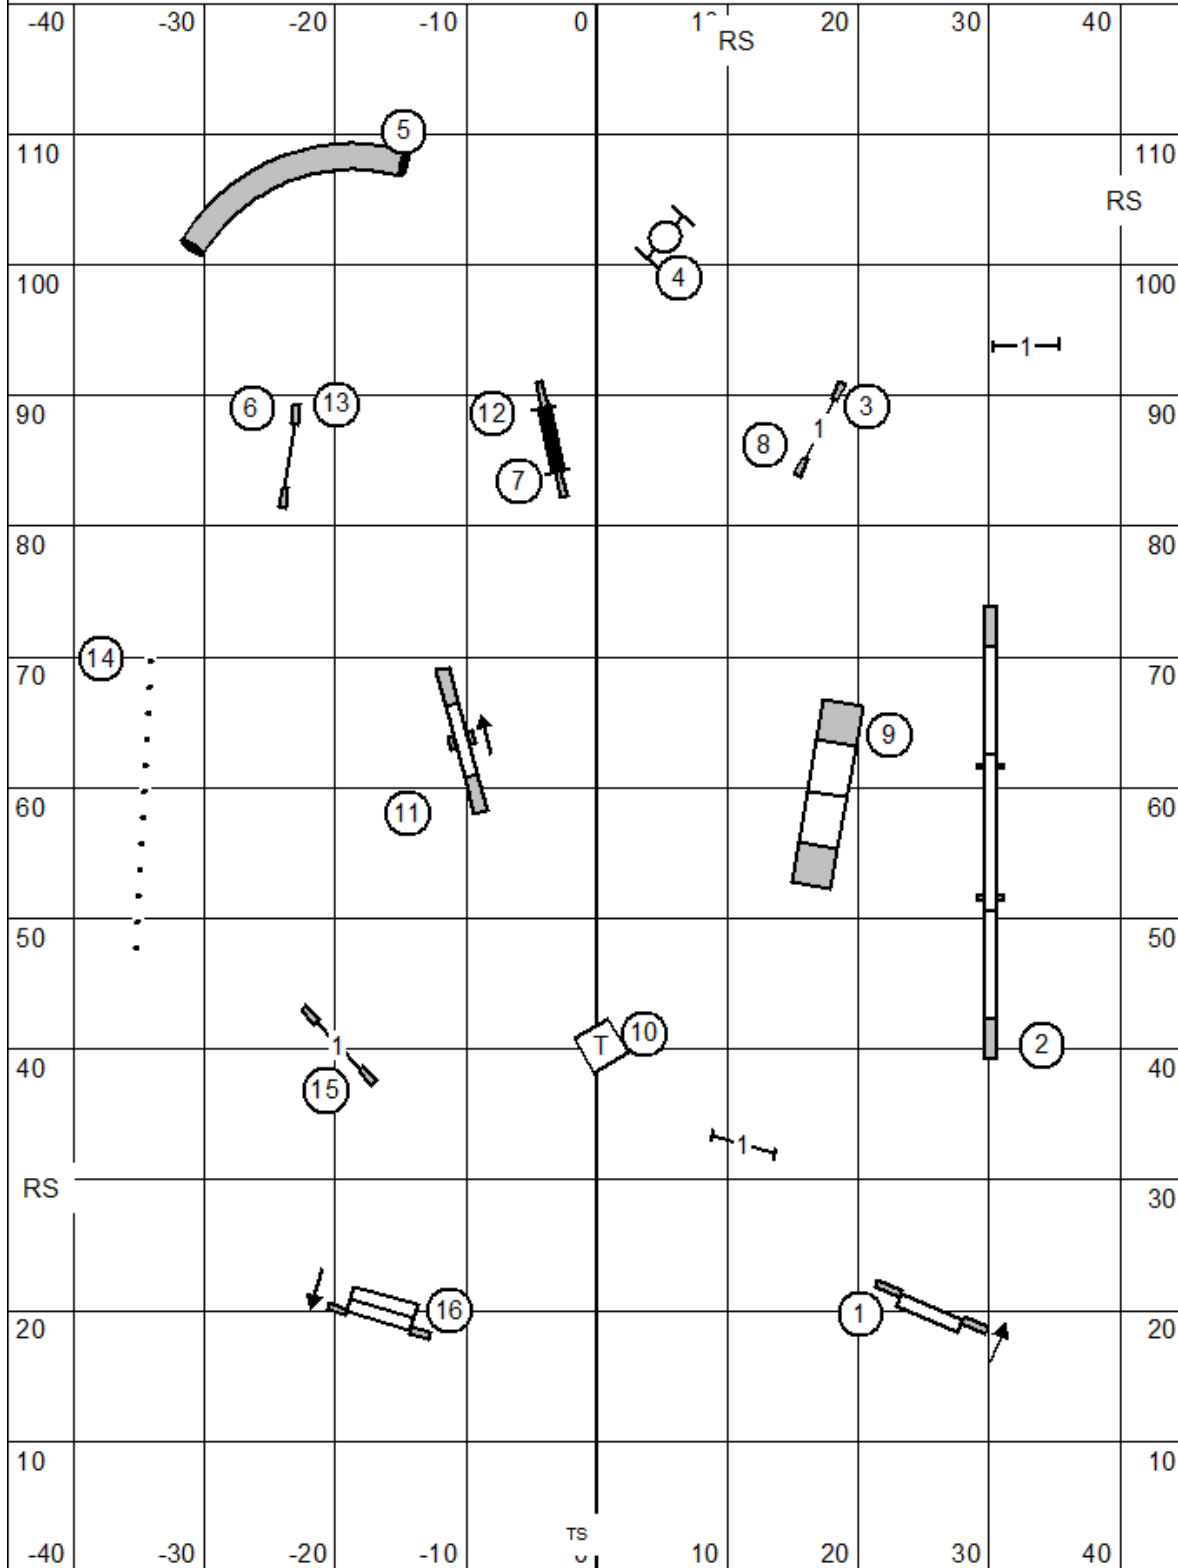

Dachshund Club of America, Inc.
Sunday, May 15, 2022
DACHSHUNDS ONLY!!!!
Judge: Lisa Potts
Open Standard