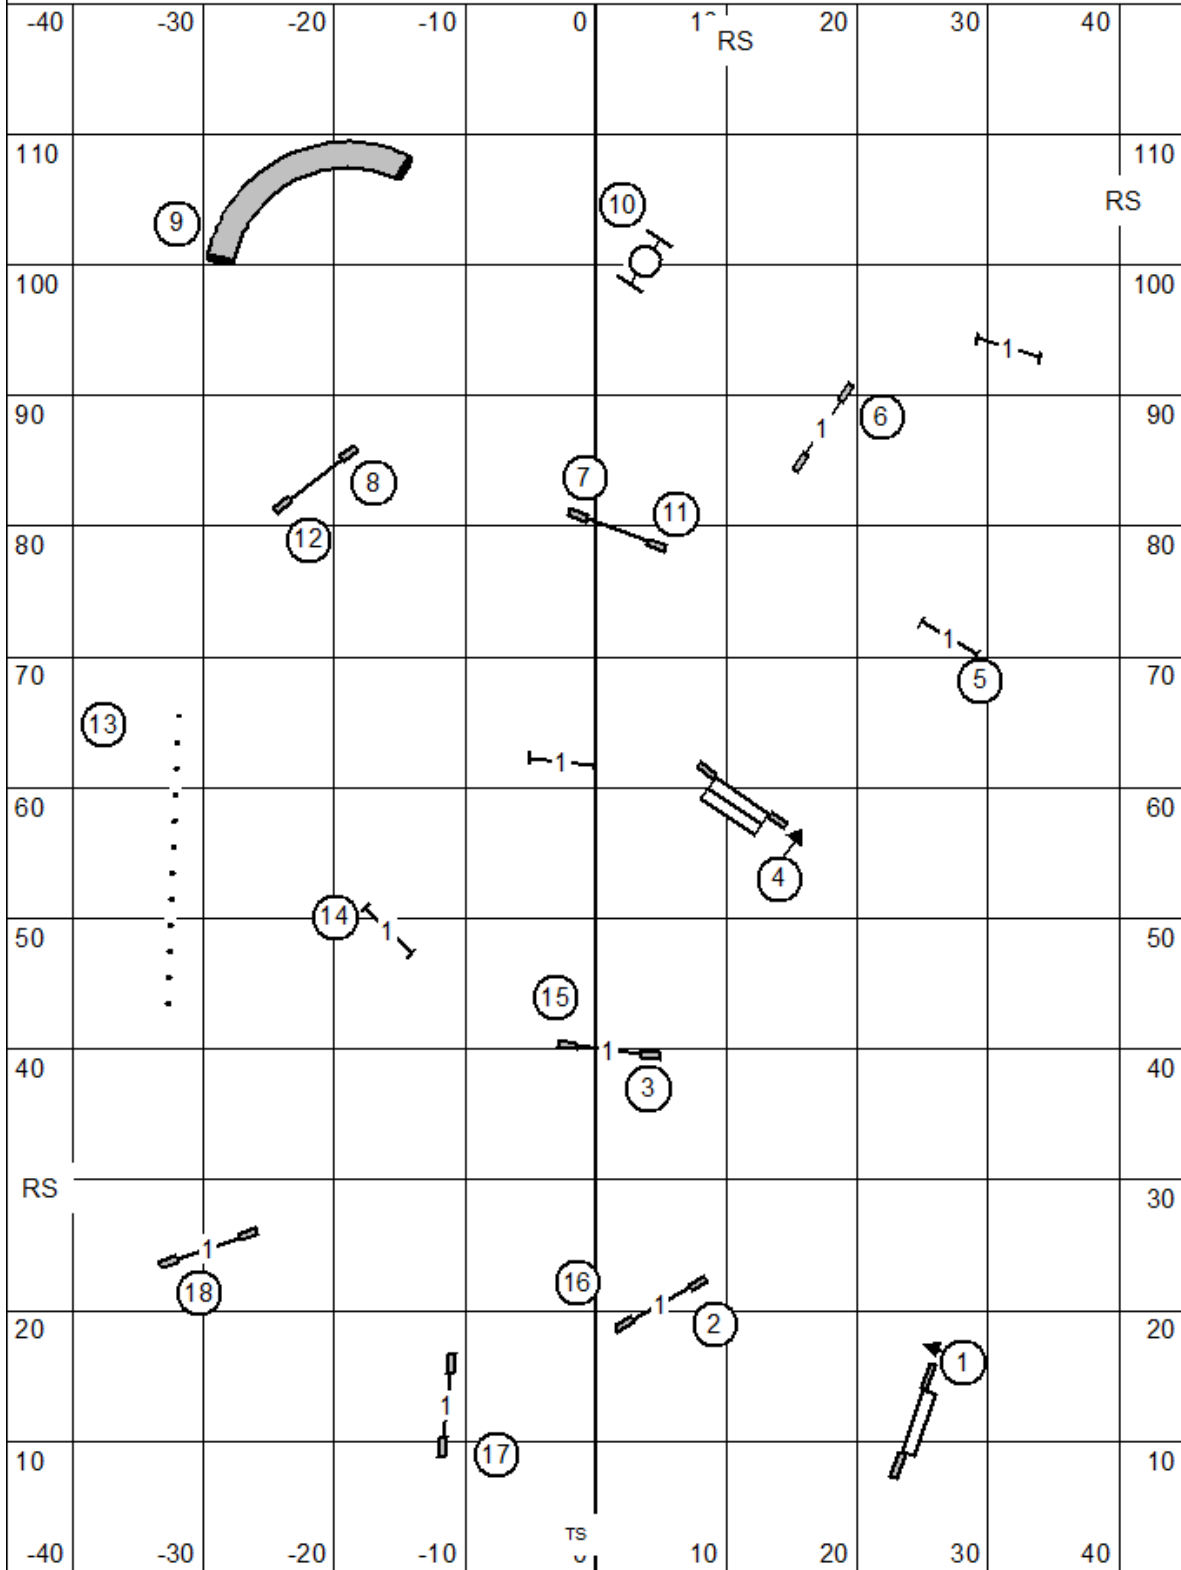

Dachshund Club of America, Inc.
Sunday, May 15, 2022
DACHSHUNDS ONLY!!!!
Judge: Lisa Potts
EM JWW