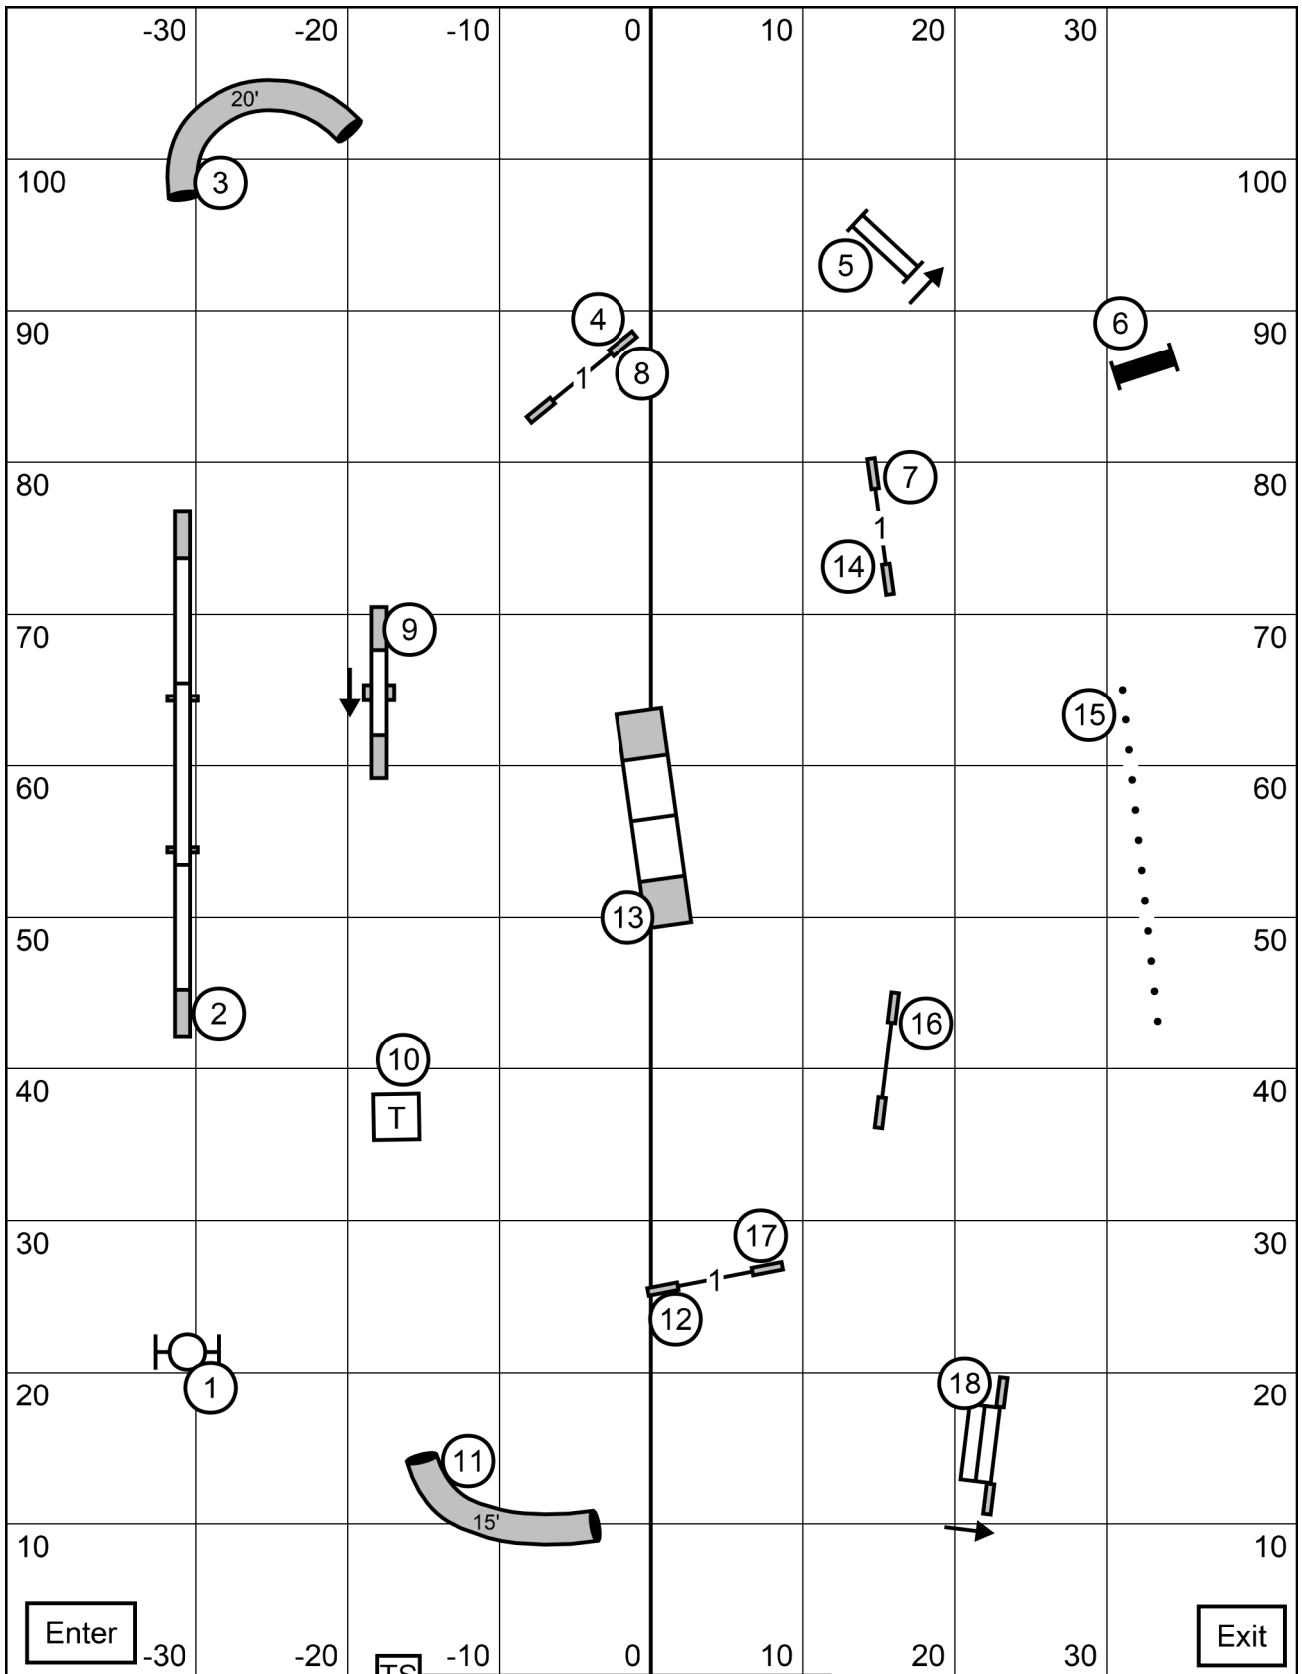

Dachshund Club of America  
 Gray Summit, MO  
 Ronda Bermke  
**Monday May 20, 2024**  
**DCA National Trial (1)**  
**Excellent/Master JWW**

Enter

Exit

TS

Dachshund Club of America  
 Gray Summit, MO  
 Ronda Bermke  
**Monday May 20, 2024**  
**Excellent/Master JWW (Trial 2)**

Dachshund Club of America  
 Gray Summit, MO  
 Ronda Bermke  
**Monday May 20, 2024**  
**DCA National Trial (1)**  
**Excellent/Master STD**

Dachshund Club of America  
 Gray Summit, MO  
 Ronda Bermke  
**Monday May 20, 2024**  
**Excellent/Master STD (Trial 2)**

TS  
 Dachshund Club of America  
 Gray Summit, MO  
 Ronda Bermke  
**Monday May 20, 2024**  
**DCA National Trial (1)**  
**ALL FAST**

E/M Send 4-5-6 (solid line)  
 Open Send 5-6 OR 4-5 (solid line)  
 Novice Send 7-4 OR 6-7 (dashed line)