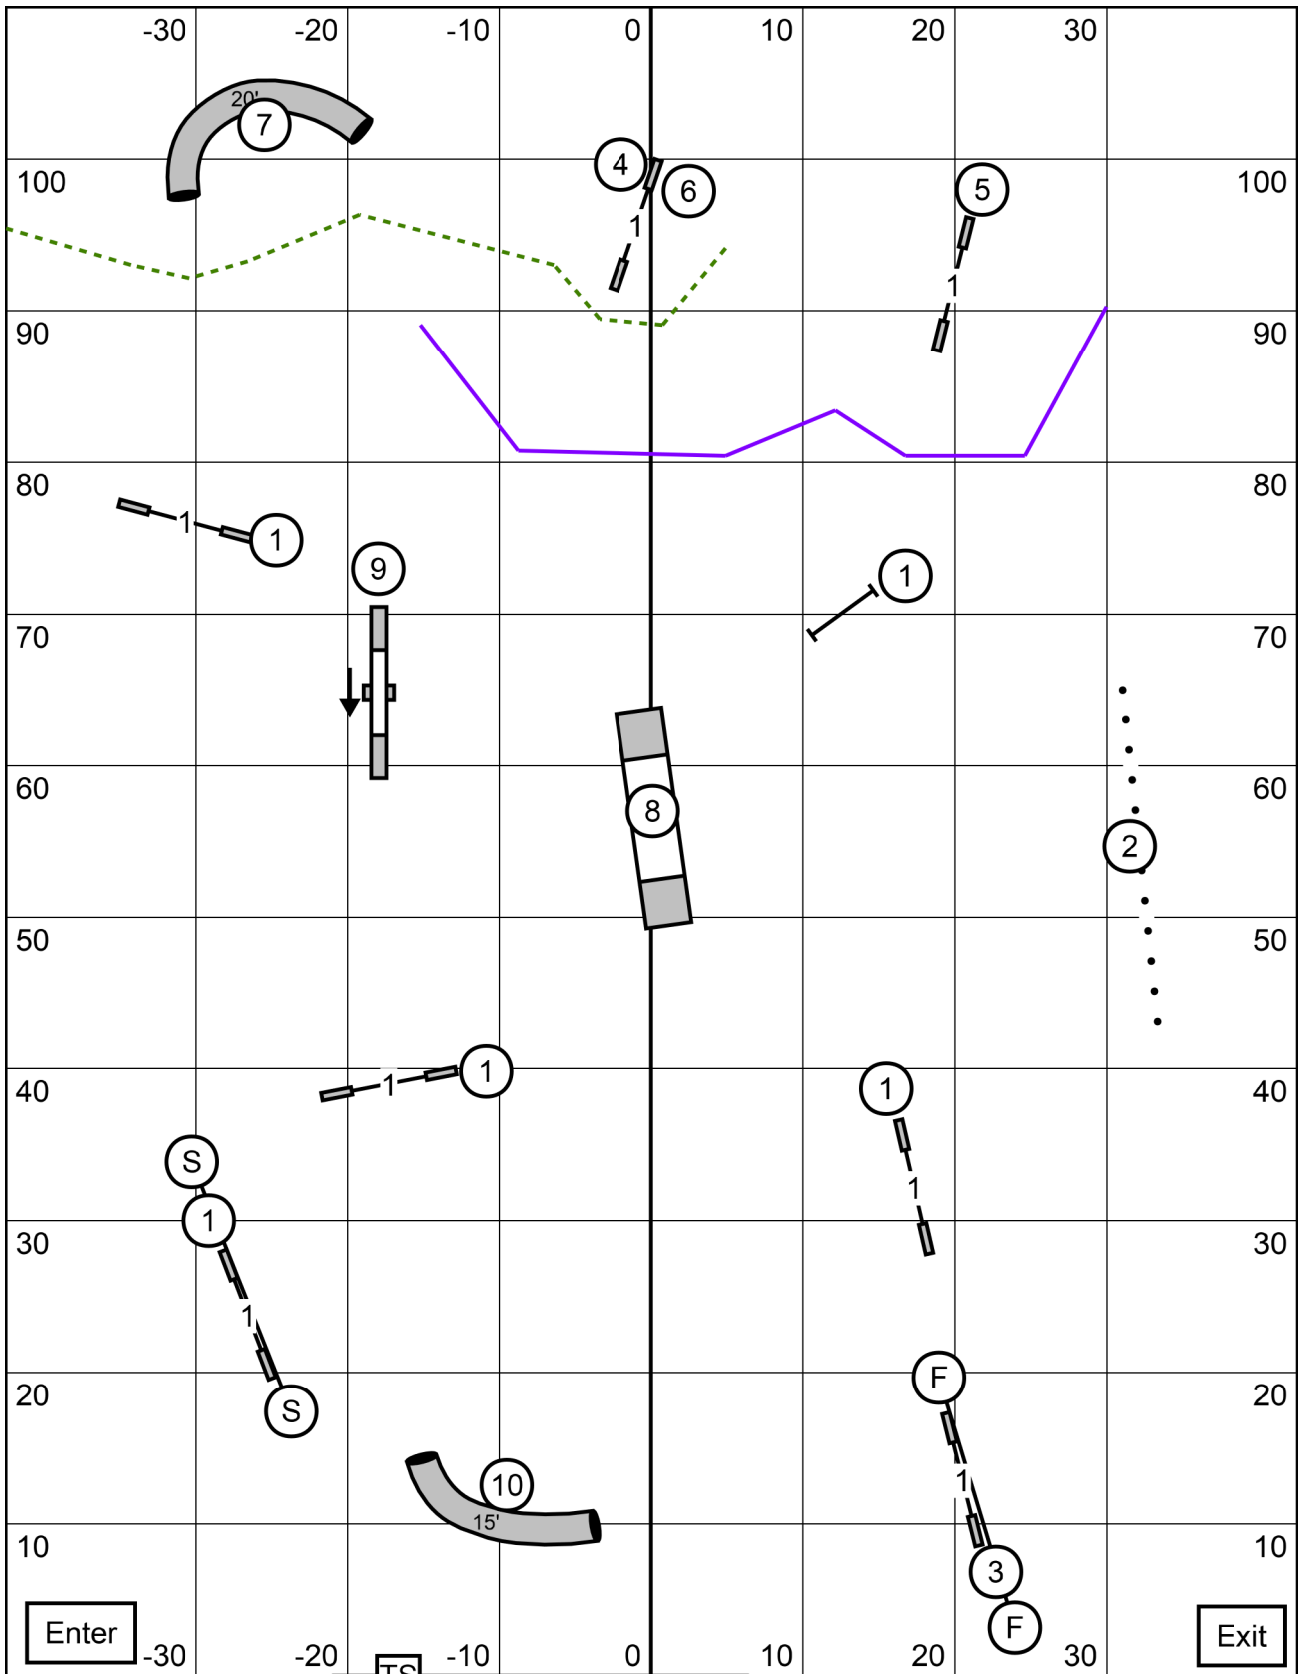

Dachshund Club of America  
 Gray Summit, MO  
 Ronda Bermke  
**Monday May 20, 2024**  
**DCA National Trial (1)**  
**Excellent/Master JWW**

Enter

Exit

TS

Dachshund Club of America  
 Gray Summit, MO  
 Ronda Bermke  
**Monday May 20, 2024**  
**Excellent/Master JWW (Trial 2)**

Dachshund Club of America  
 Gray Summit, MO  
 Ronda Bermke  
**Monday May 20, 2024**  
**DCA National Trial (1)**  
**Excellent/Master STD**

Dachshund Club of America  
 Gray Summit, MO  
 Ronda Bermke  
**Monday May 20, 2024**  
**Excellent/Master STD (Trial 2)**

TS  
 Dachshund Club of America  
 Gray Summit, MO  
 Ronda Bermke  
**Monday May 20, 2024**  
**DCA National Trial (1)**  
**ALL FAST**

E/M Send 4-5-6 (solid line)  
 Open Send 5-6 OR 4-5 (solid line)  
 Novice Send 7-4 OR 6-7 (dashed line)

Dachshund Club of America  
 Gray Summit, MO  
 Ronda Bermke  
**Monday May 20, 2024**  
**DCA National Trial (1)**  
**Novice JWW**

Enter

Exit

TS

Dachshund Club of America  
 Gray Summit, MO  
 Ronda Bermke  
**Monday May 20, 2024**  
**Novice JWW (Trial 2)**