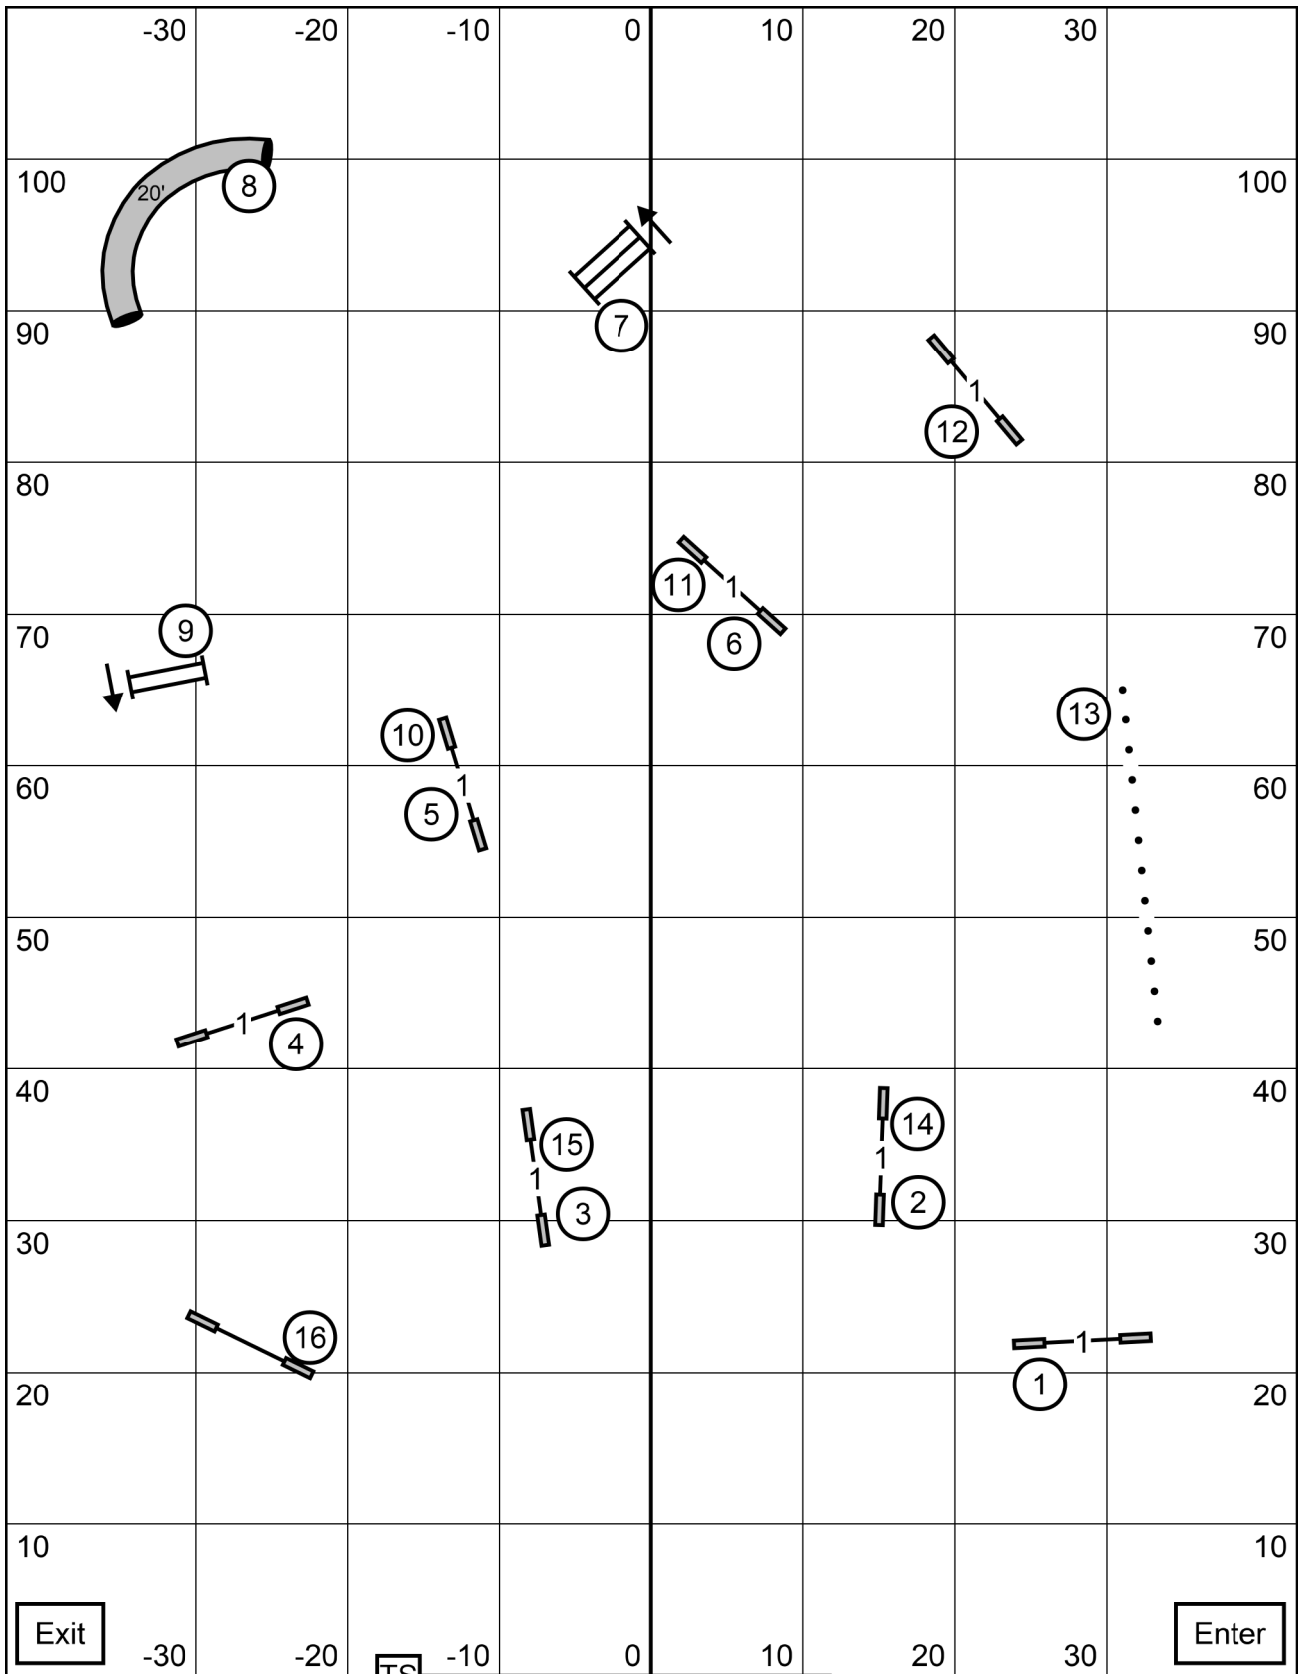

Dachshund Club of America
Gray Summit, MO
Ronda Bermke
Monday May 20, 2024
DCA National Trial (1)
Open JWW