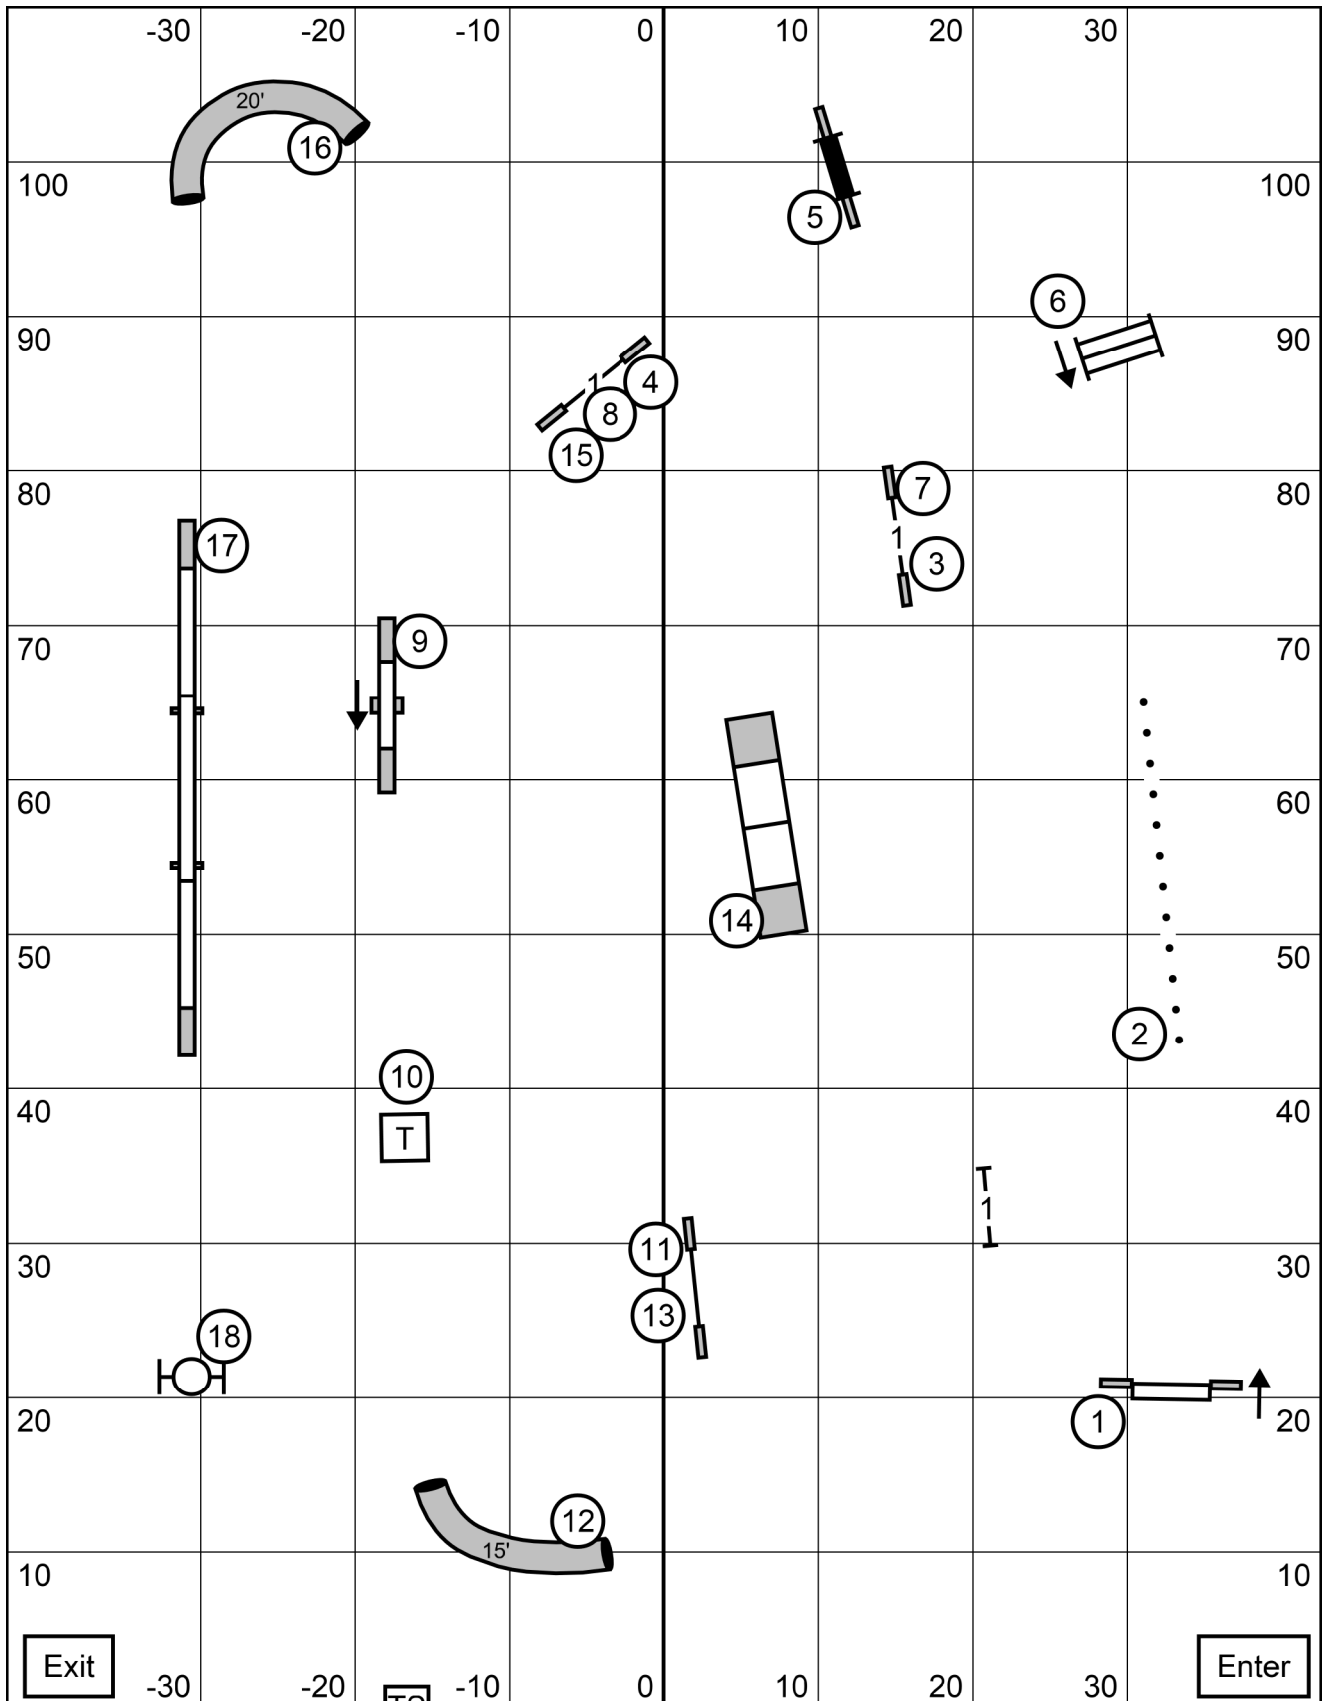

Dachshund Club of America  
 Gray Summit, MO  
 Ronda Bermke  
**Monday May 20, 2024**  
**DCA National Trial (1)**  
**Excellent/Master JWW**

Enter

Exit

TS

Dachshund Club of America  
 Gray Summit, MO  
 Ronda Bermke  
**Monday May 20, 2024**  
**Excellent/Master JWW (Trial 2)**

Dachshund Club of America  
 Gray Summit, MO  
 Ronda Bermke  
**Monday May 20, 2024**  
**DCA National Trial (1)**  
**Excellent/Master STD**

Dachshund Club of America  
 Gray Summit, MO  
 Ronda Bermke  
**Monday May 20, 2024**  
**Excellent/Master STD (Trial 2)**

TS  
 Dachshund Club of America  
 Gray Summit, MO  
 Ronda Bermke  
**Monday May 20, 2024**  
**DCA National Trial (1)**  
**ALL FAST**

E/M Send 4-5-6 (solid line)  
 Open Send 5-6 OR 4-5 (solid line)  
 Novice Send 7-4 OR 6-7 (dashed line)

Dachshund Club of America  
 Gray Summit, MO  
 Ronda Bermke  
**Monday May 20, 2024**  
**DCA National Trial (1)**  
**Novice JWW**

Enter

Exit

TS

Dachshund Club of America  
 Gray Summit, MO  
 Ronda Bermke  
**Monday May 20, 2024**  
**Novice JWW (Trial 2)**