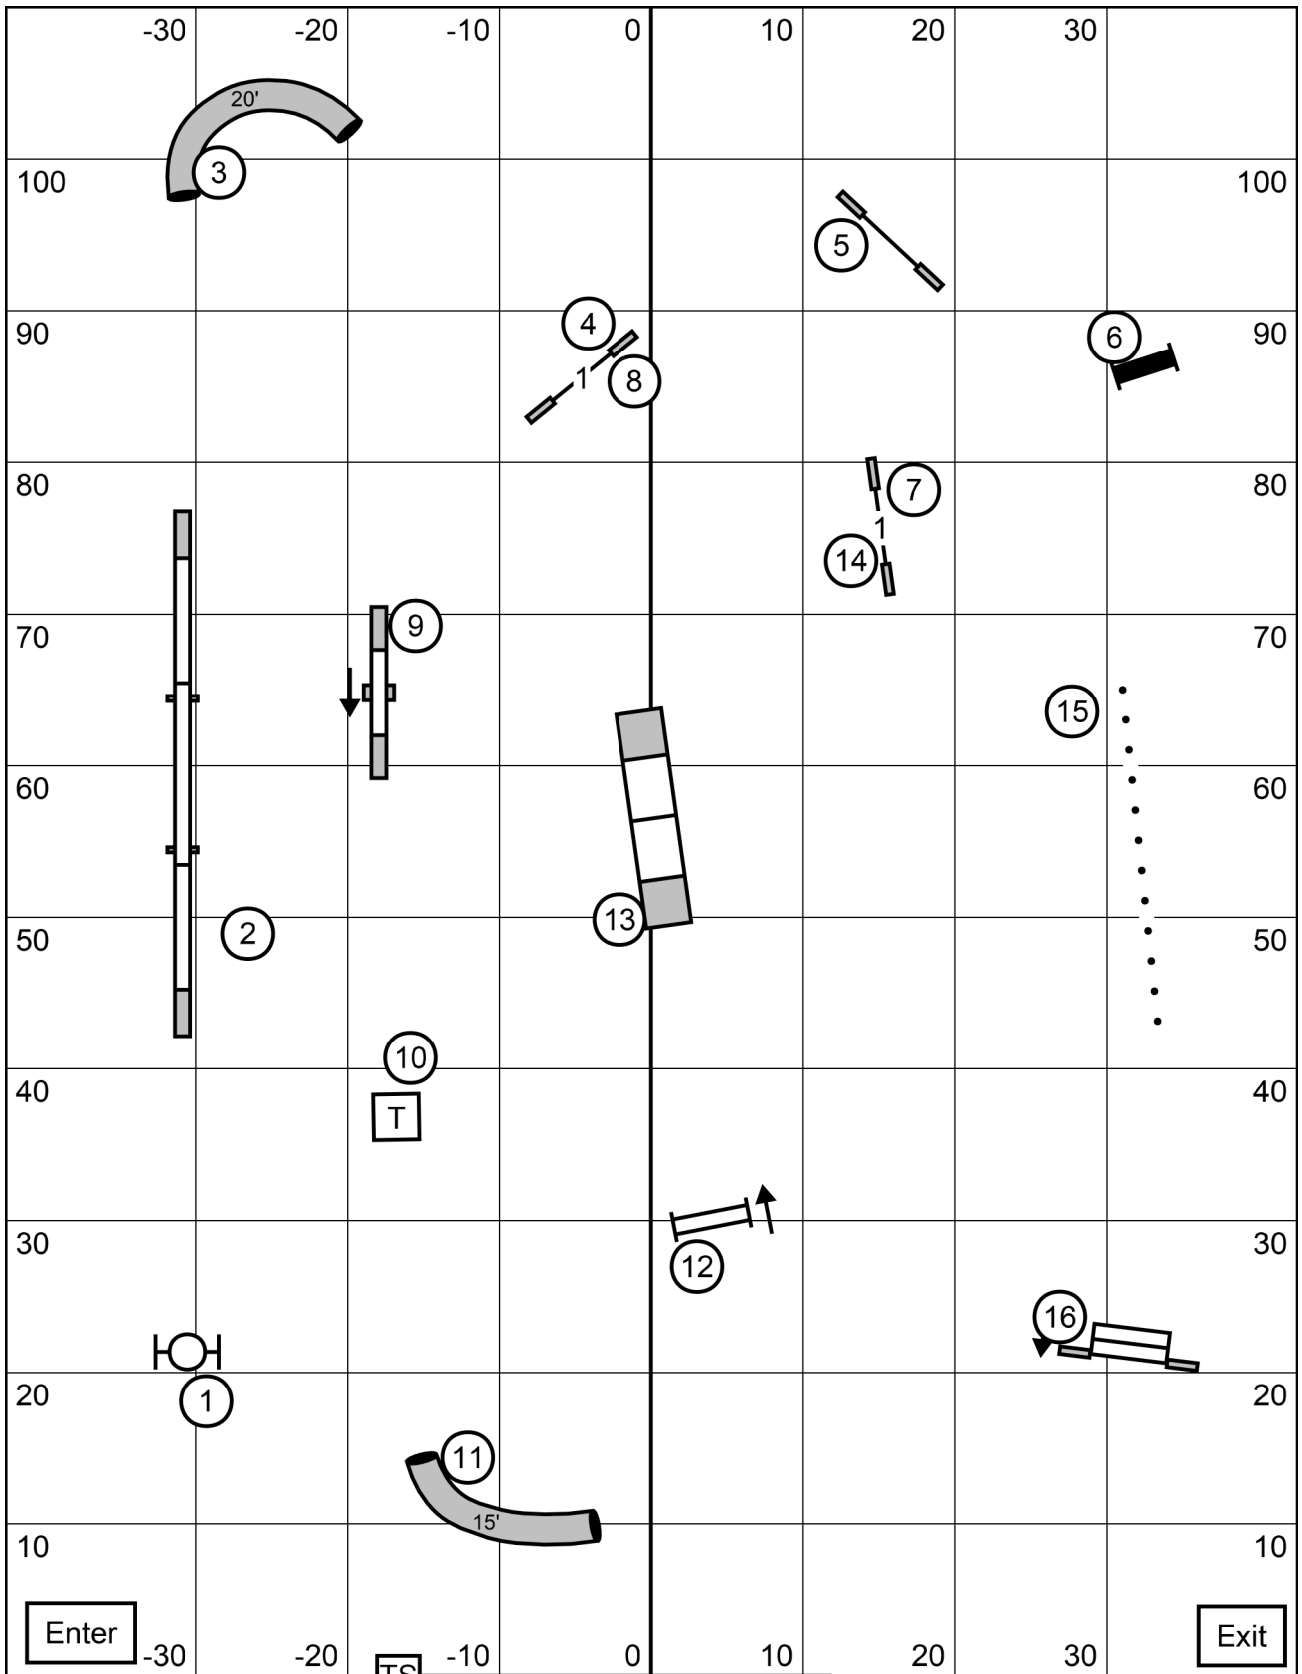

Dachshund Club of America
Gray Summit, MO
Ronda Bermke
Monday May 20, 2024
DCA National Trial (1)
Open STD