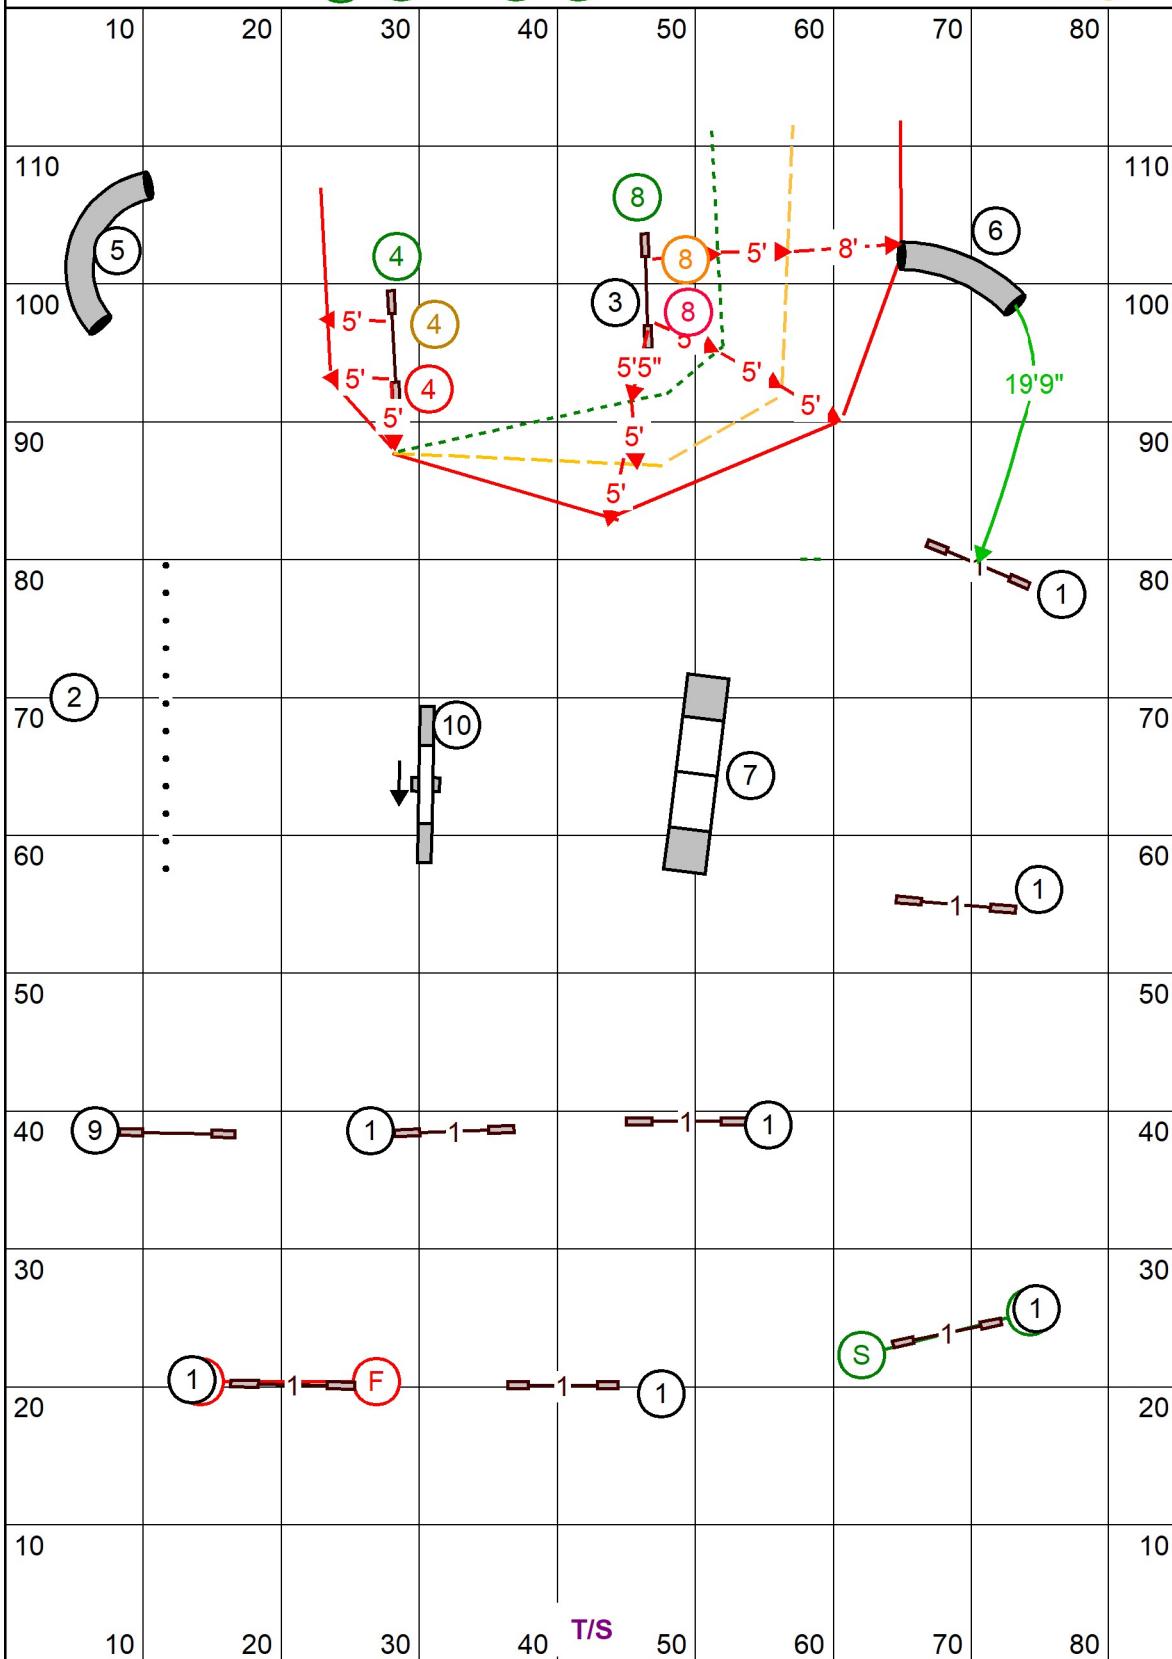

Combined FAST - All Levels

EXC/MAST-Solid (8) (4) (3)

NOVICE-Green dotted (4) (8) or (8) (4)

OPEN-Yellow dashed (8) (4)

Greater St. Louis Agility Club
Glen Carbon, IL

Saturday, Sept. 30, 2023

Judge: Cherrie Treber