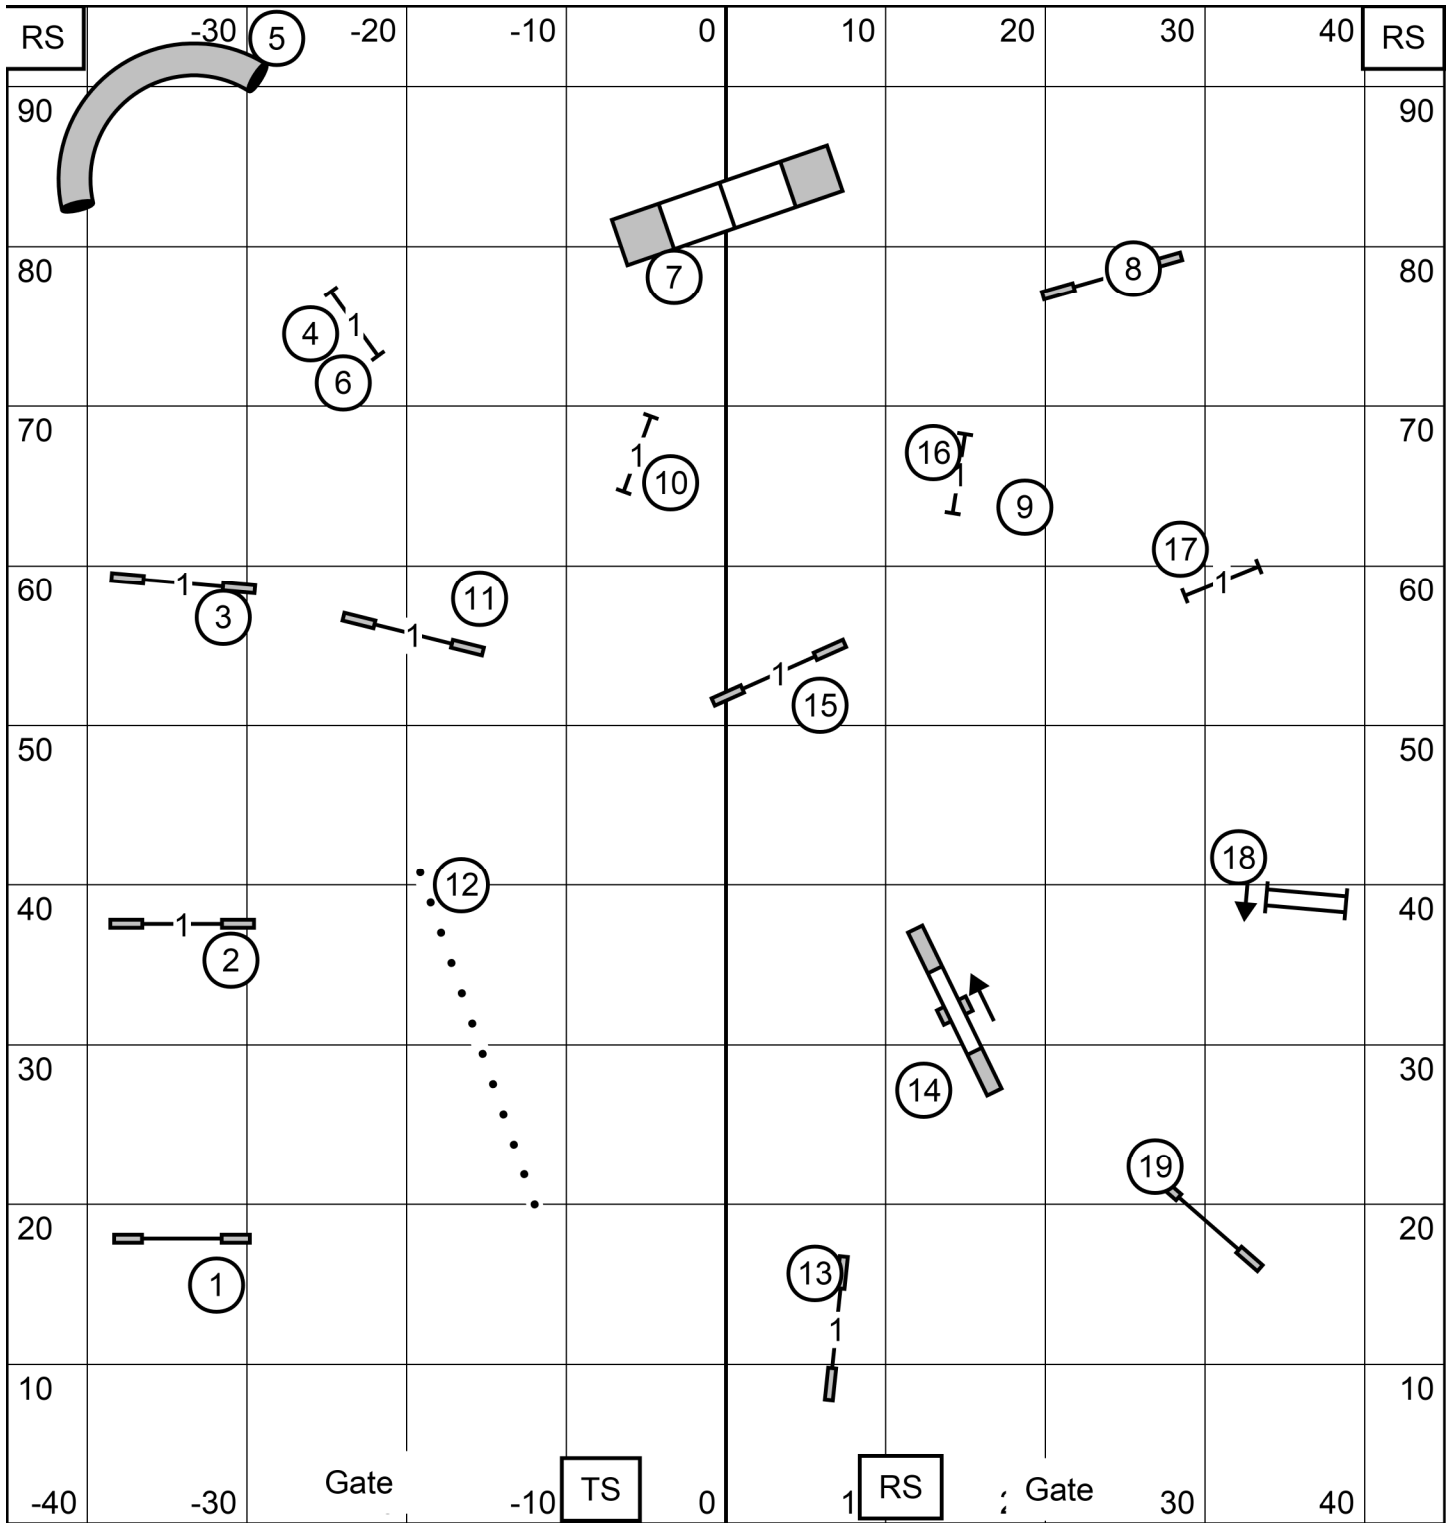

Tri-County Agility Club of Missouri
Wentzville, MO*October 29, 2021
Time to Beat*Indoors on Turf 90' X 95'
Lynn Morgan