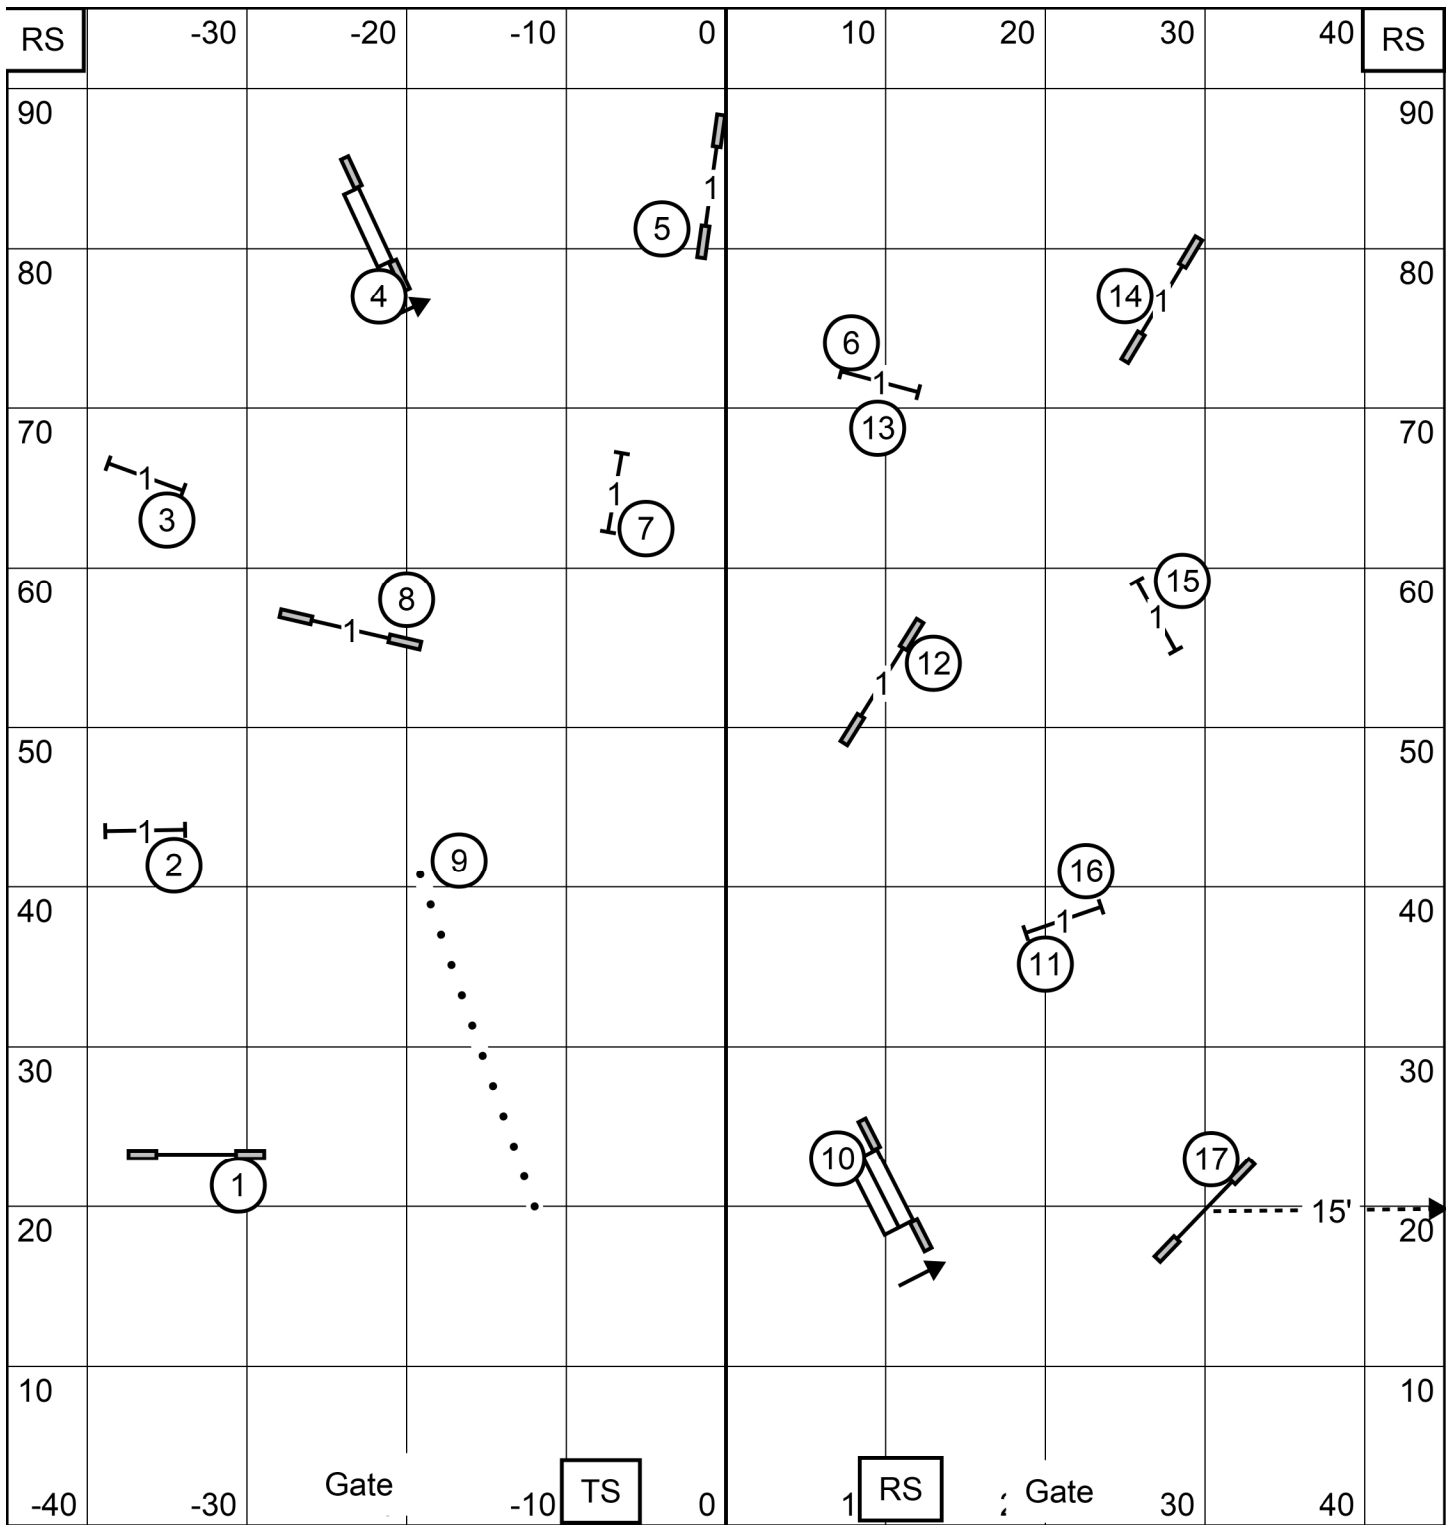

Send Bonus  
 EX/MAS 4-5-6 Solid Line  
 Open 4-5-6 Dashed Line  
 Novice 4-5 or 5-6 Dashed line

**\*Tri-County Agility Club of Missouri\***  
 Wentzville, MO\*October 29, 2021  
 FAST-All Levels\*Indoors on Turf 90' X 95'  
 Lynn Morgan

\*Tri-County Agility Club of Missouri\*  
 Wentzville, MO\*October 29, 2021  
 Novice Standard\*Indoors on Turf 90' X 95'  
 Lynn Morgan

**\*Tri-County Agility Club of Missouri\***  
 Wentzville, MO\*October 29, 2021  
 Novice JWW\*Indoors on Turf 90' X 95'  
 Lynn Morgan