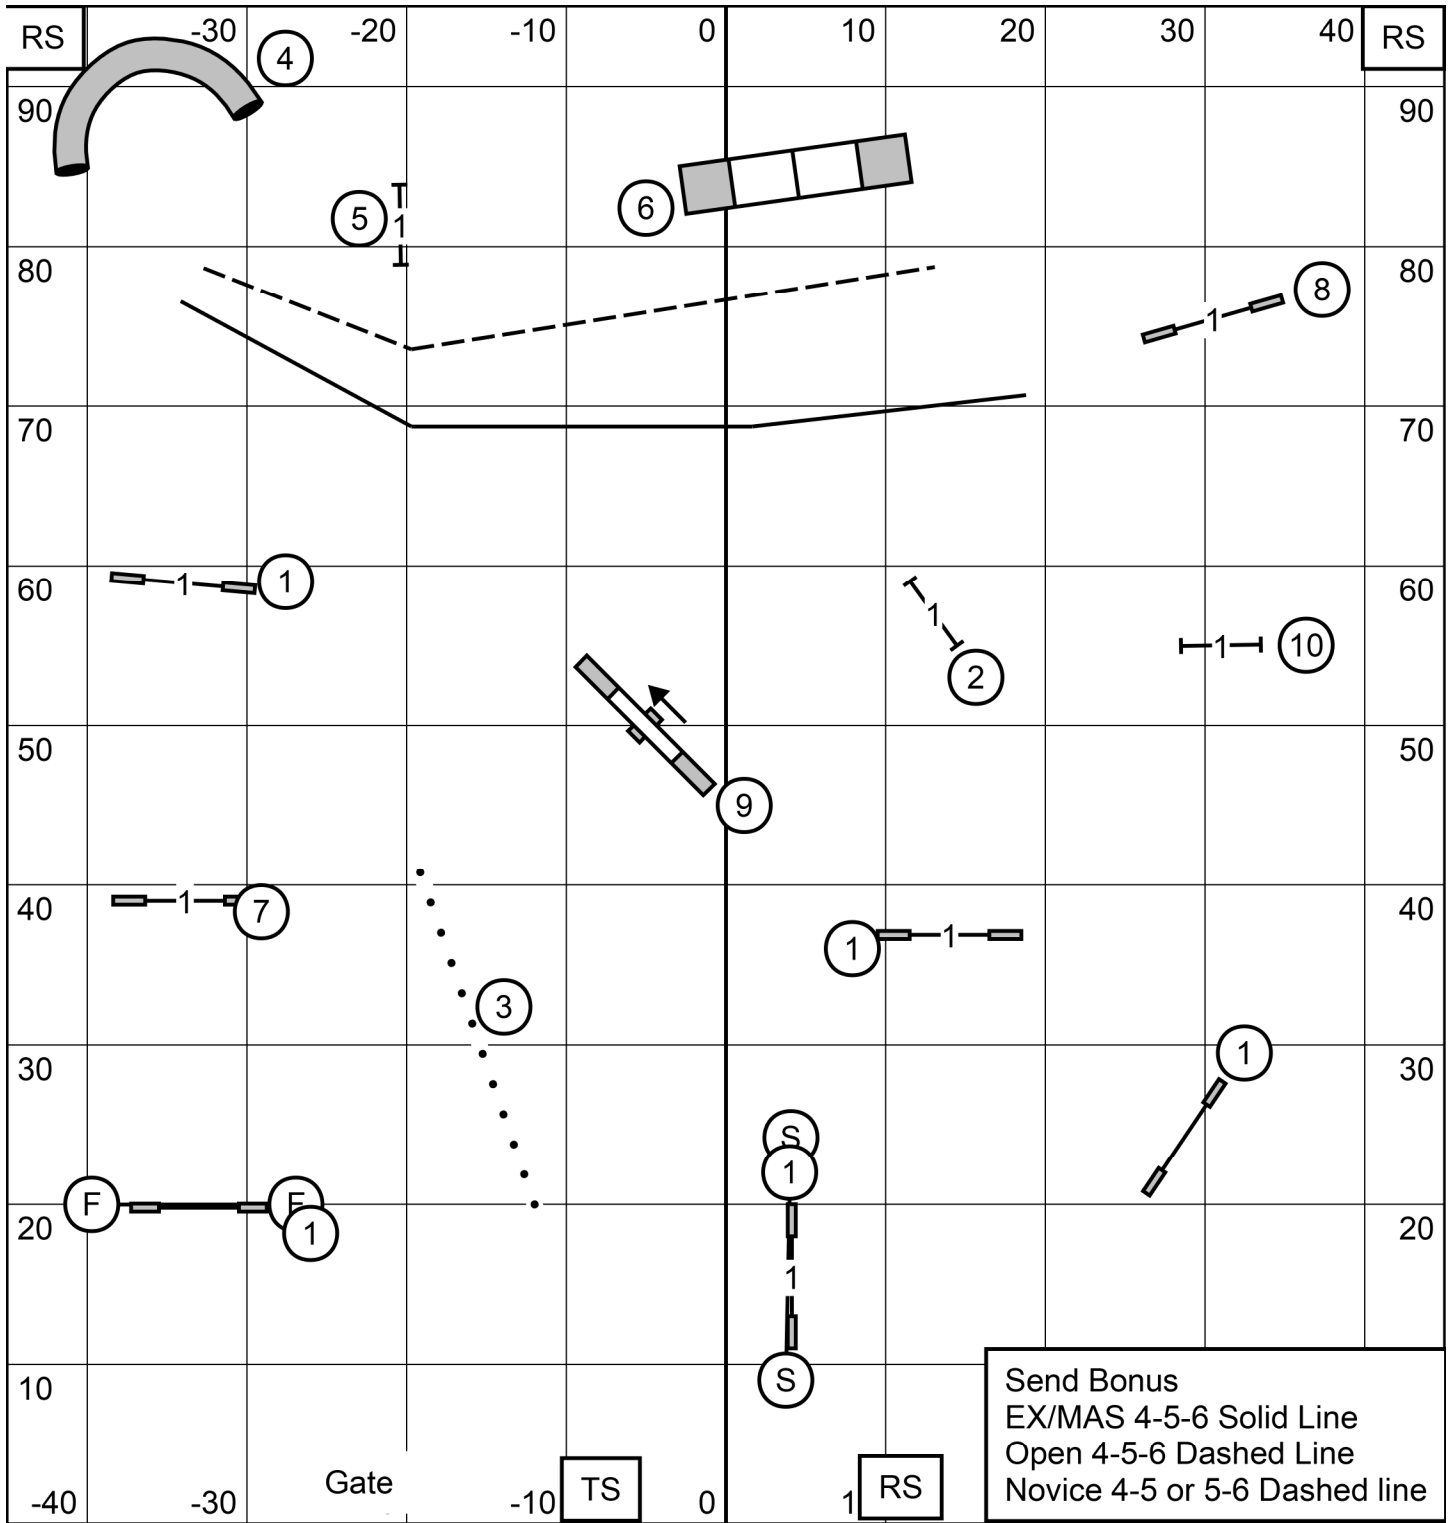

\*Tri-County Agility Club of Missouri\*  
 Wentzville, MO\*October 29, 2021  
 EX/MAS JWW\*Indoors on Turf 90' X 95'  
 Lynn Morgan

\*Tri-County Agility Club of Missouri\*  
 Wentzville, MO\*October 29, 2021  
 EX/MAS Standard\*Indoors on Turf 90' X 95'  
 Lynn Morgan

Send Bonus  
 EX/MAS 4-5-6 Solid Line  
 Open 4-5-6 Dashed Line  
 Novice 4-5 or 5-6 Dashed line

**\*Tri-County Agility Club of Missouri\***  
 Wentzville, MO\*October 29, 2021  
 FAST-All Levels\*Indoors on Turf 90' X 95'  
 Lynn Morgan

\*Tri-County Agility Club of Missouri\*  
 Wentzville, MO\*October 29, 2021  
 Novice Standard\*Indoors on Turf 90' X 95'  
 Lynn Morgan

**\*Tri-County Agility Club of Missouri\***  
 Wentzville, MO\*October 29, 2021  
 Novice JWW\*Indoors on Turf 90' X 95'  
 Lynn Morgan

\*Tri-County Agility Club of Missouri\*  
 Wentzville, MO\*October 29, 2021  
 OpenJWW\*Indoors on Turf 90' X 95'  
 Lynn Morgan

\*Tri-County Agility Club of Missouri\*  
 Wentzville, MO\*October 29, 2021  
 Open Standard\*Indoors on Turf 90' X 95'  
 Lynn Morgan