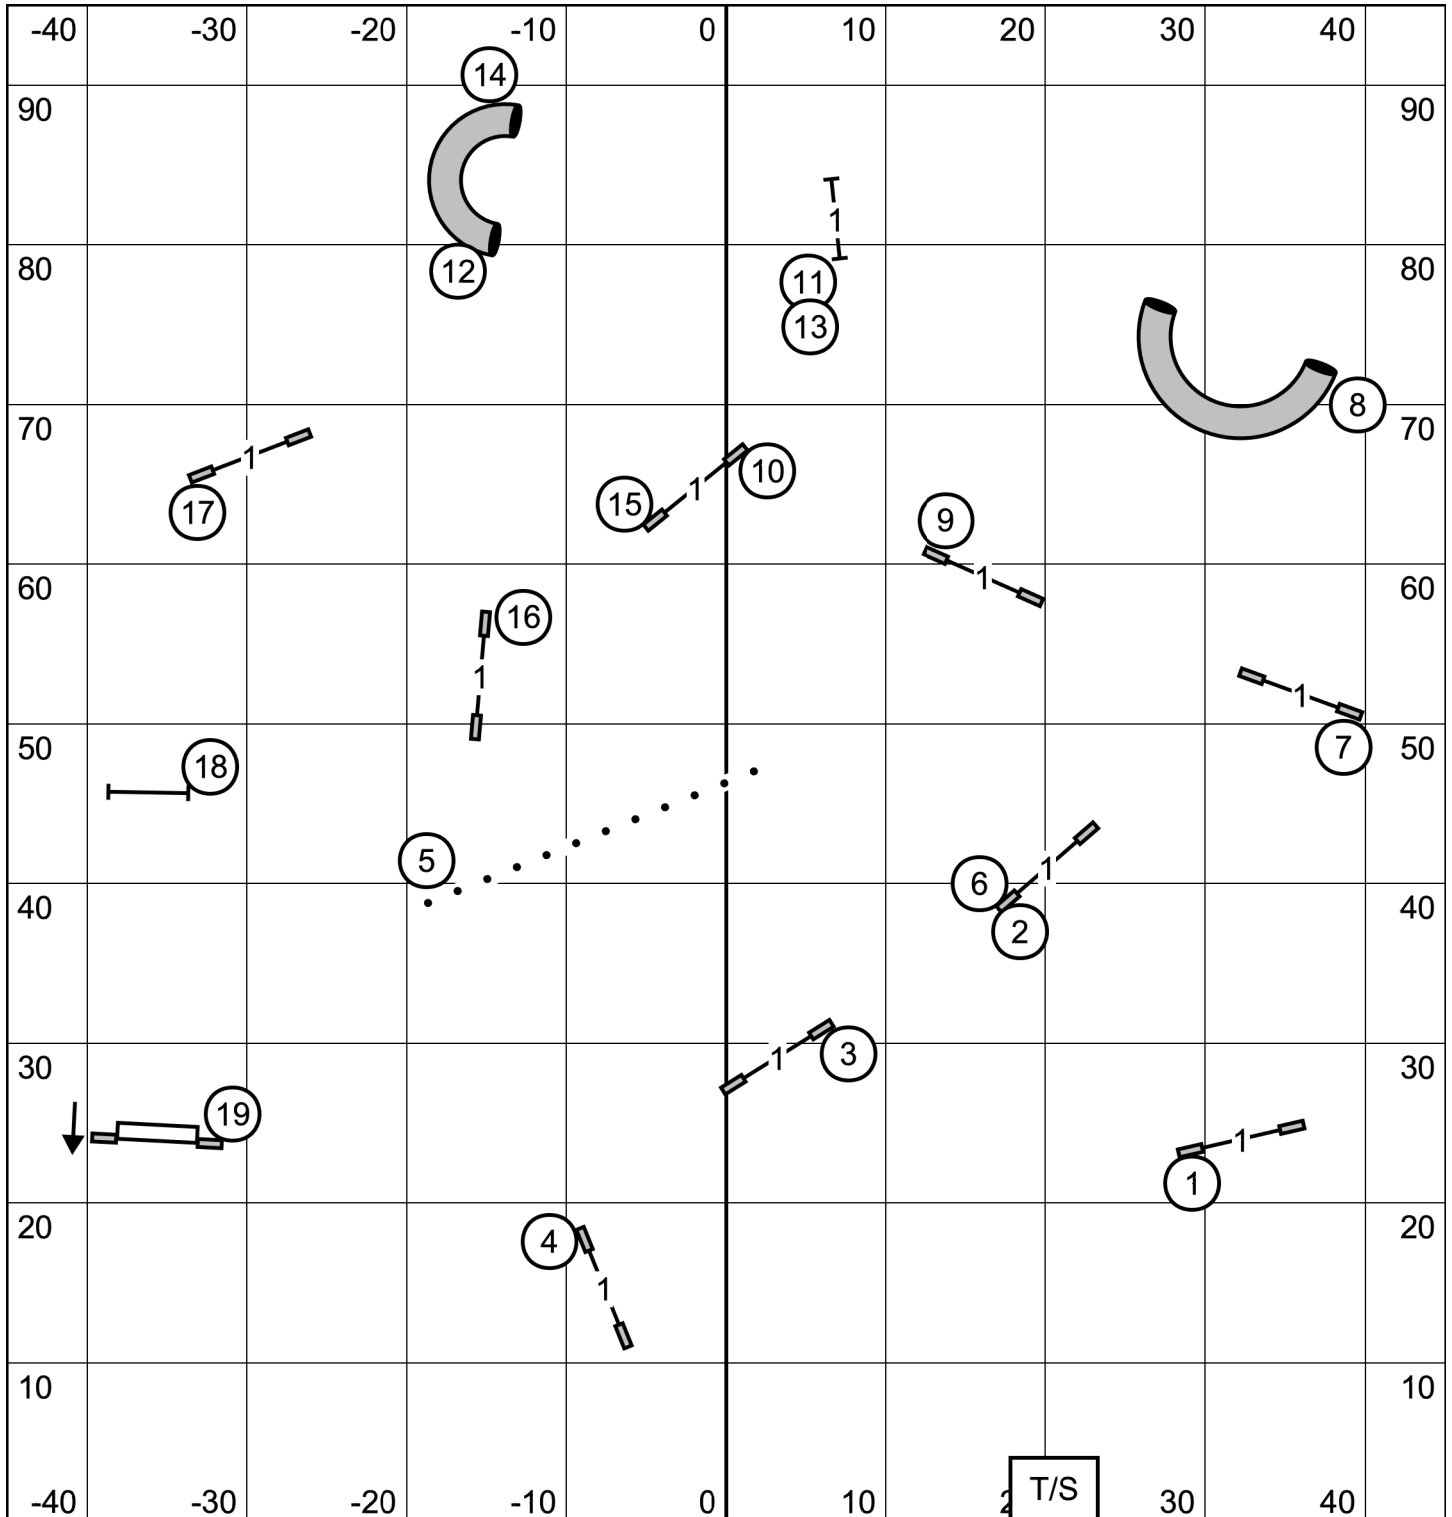

Tri-County Agility Club of Missouri

Premier JWW

Friday, November 10, 2023

Michele Fletcher