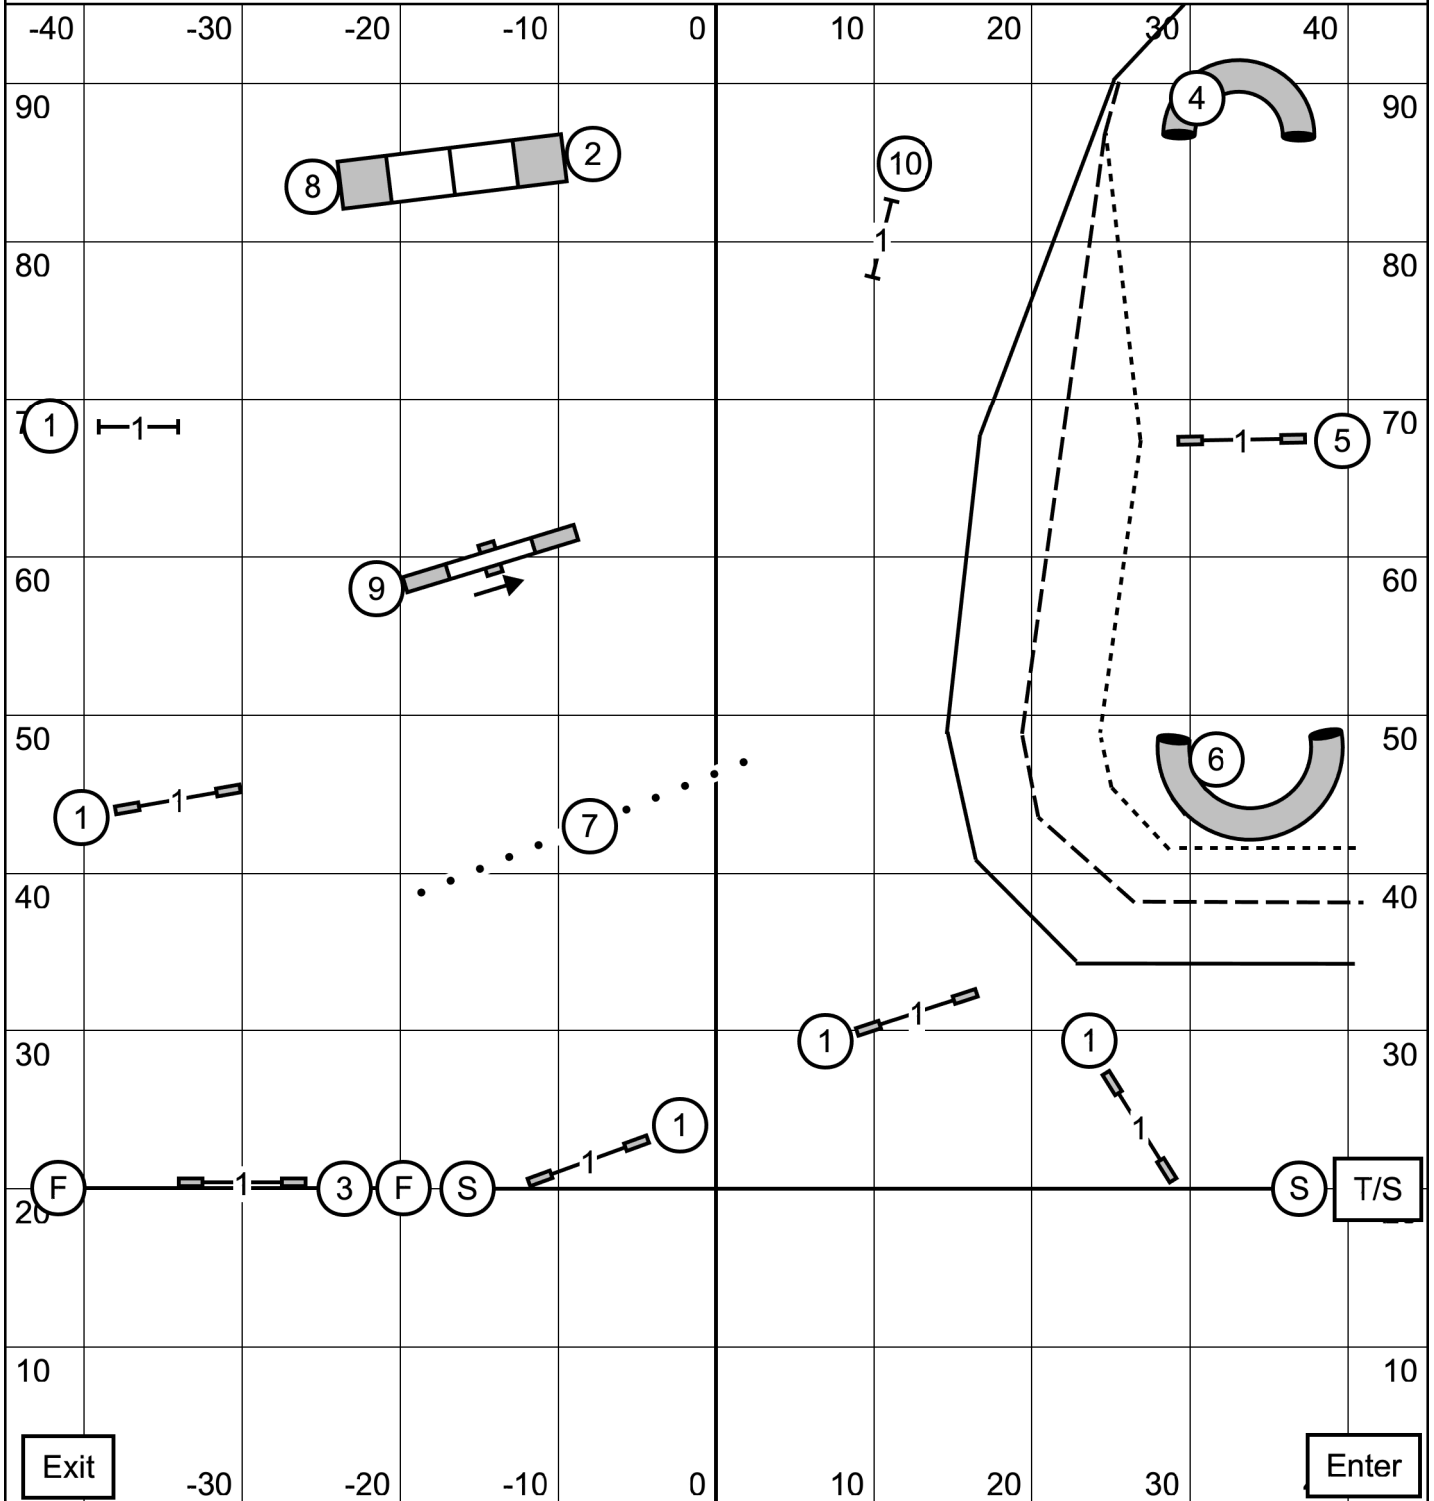

Excellent/Master Send is 4, 5, 6 or 6, 5, 4 (solid)
Open Send is 4, 5 or 6, 5 (dashed)
Novice Send is 4, 5 or 6, 5 (dotted)

Tri-County Agility Club of Missouri

FAST

Friday, November 10, 2023

Michele Fletcher