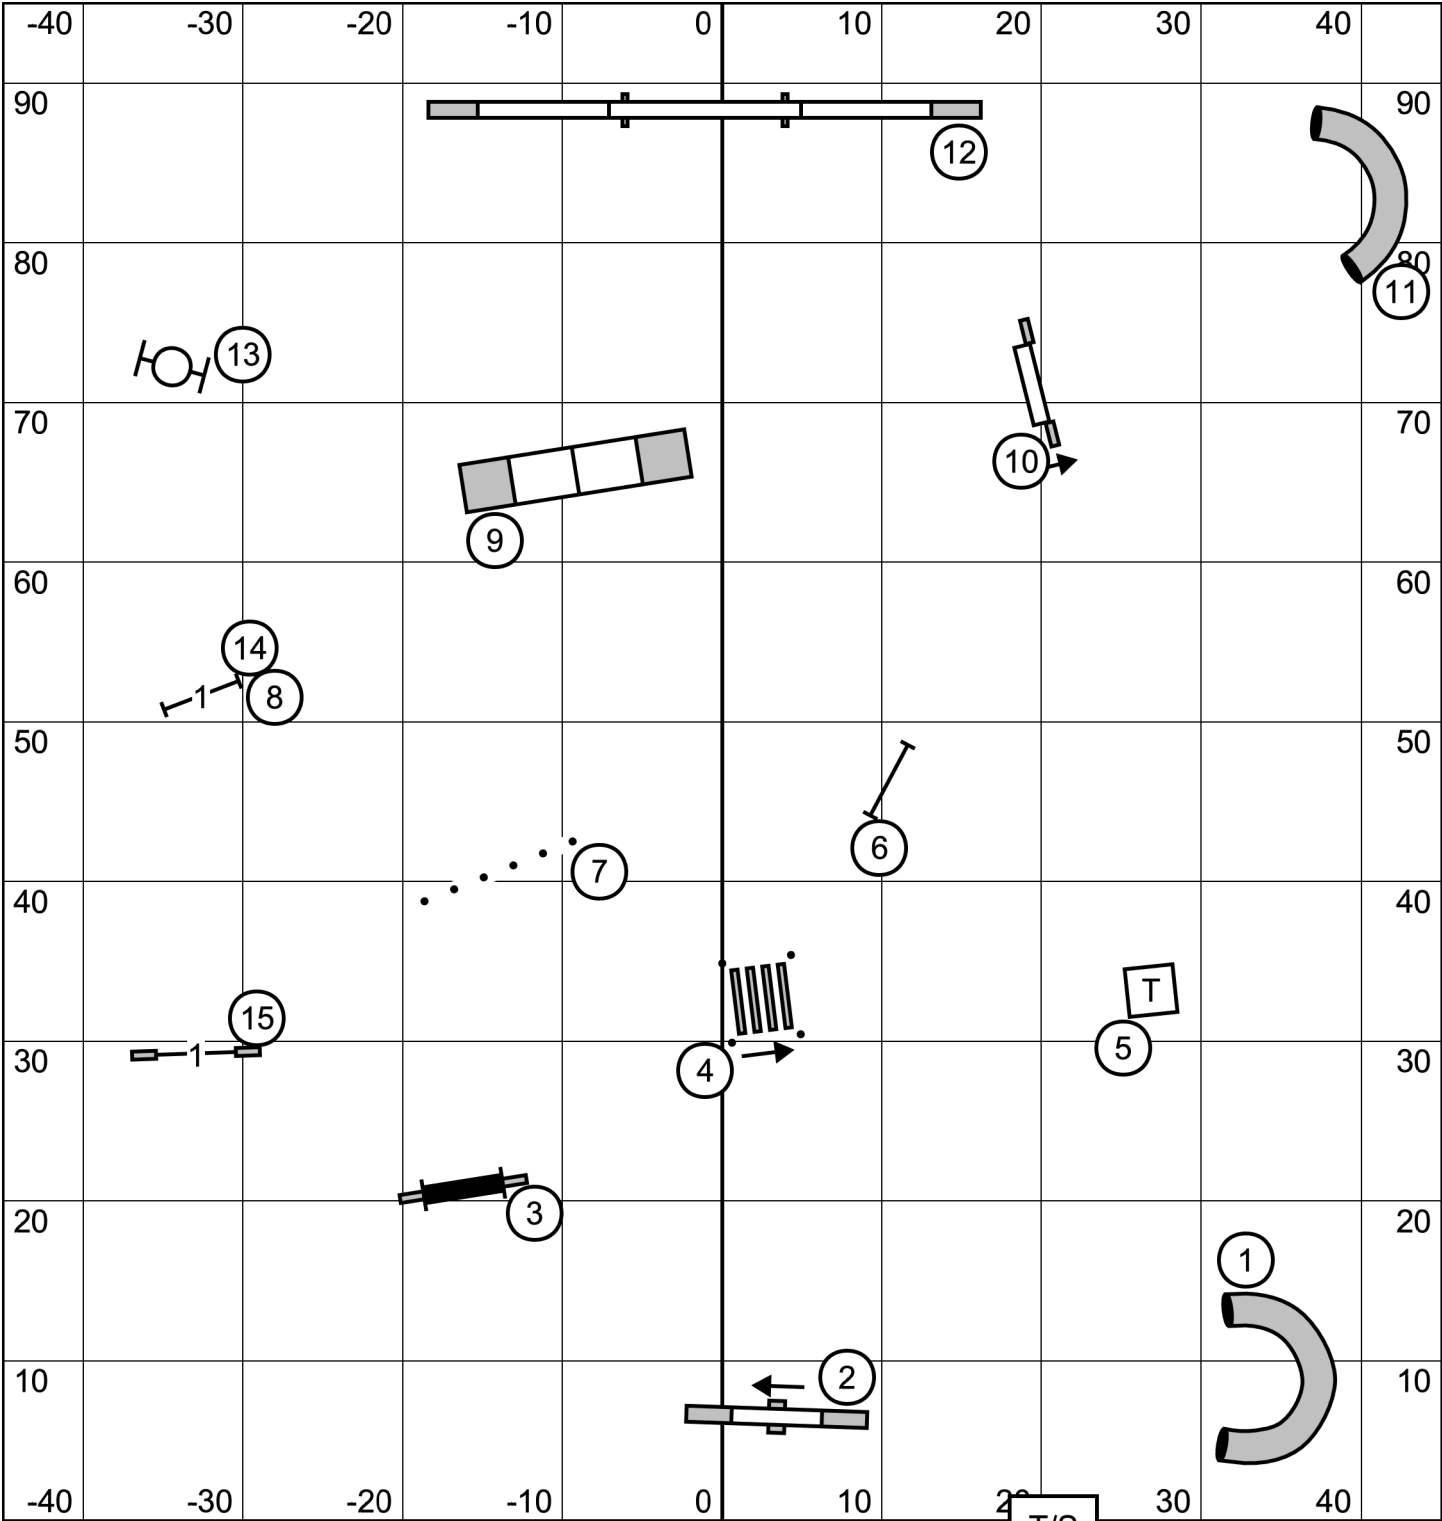

Tri-County Agility Club of Missouri
Novice Standard
Friday, November 10, 2023
Michele Fletcher

T/S