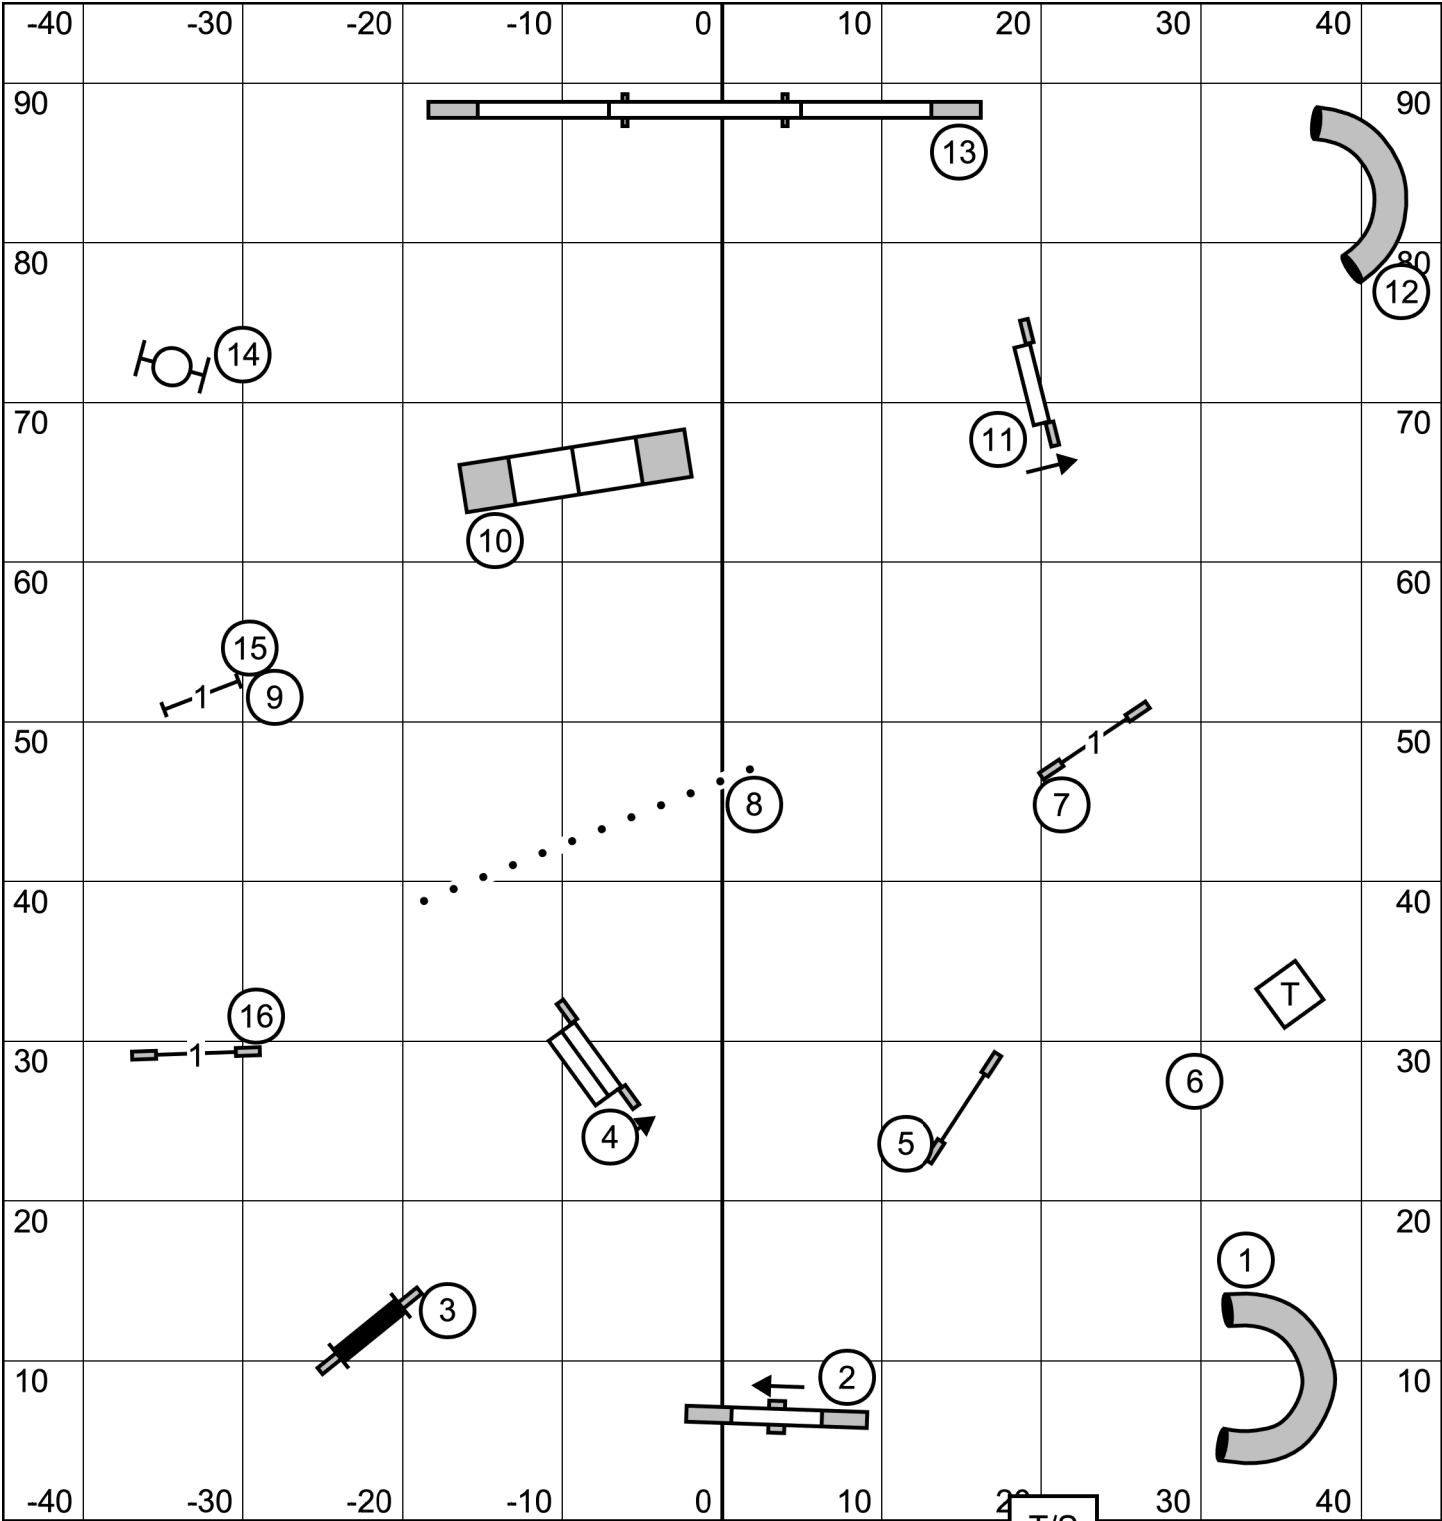

Tri-County Agility Club of Missouri
Open Standard
Friday, November 10, 2023
Michele Fletcher

T/S