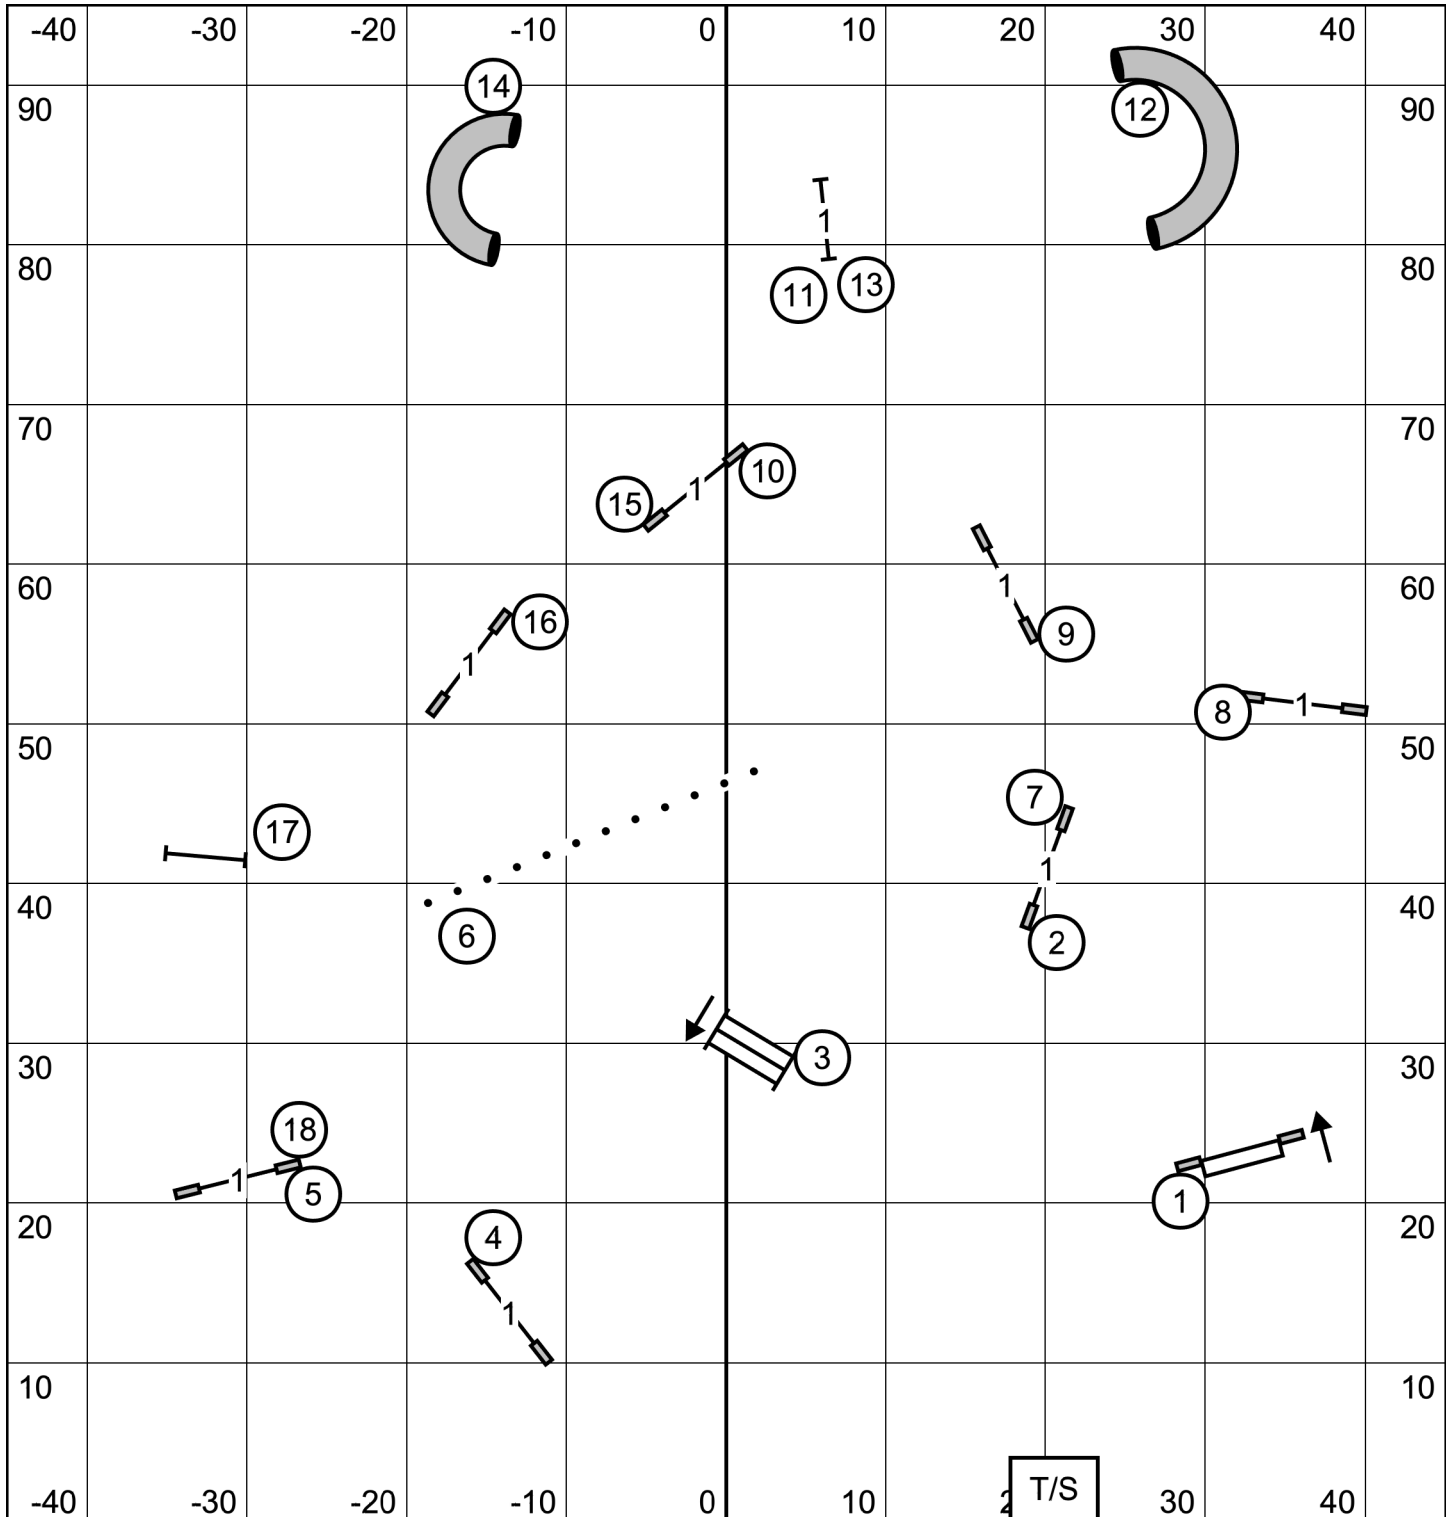

Tri-County Agility Club of Missouri
Excellent/Master JWW
Friday, November 10, 2023
Michele Fletcher