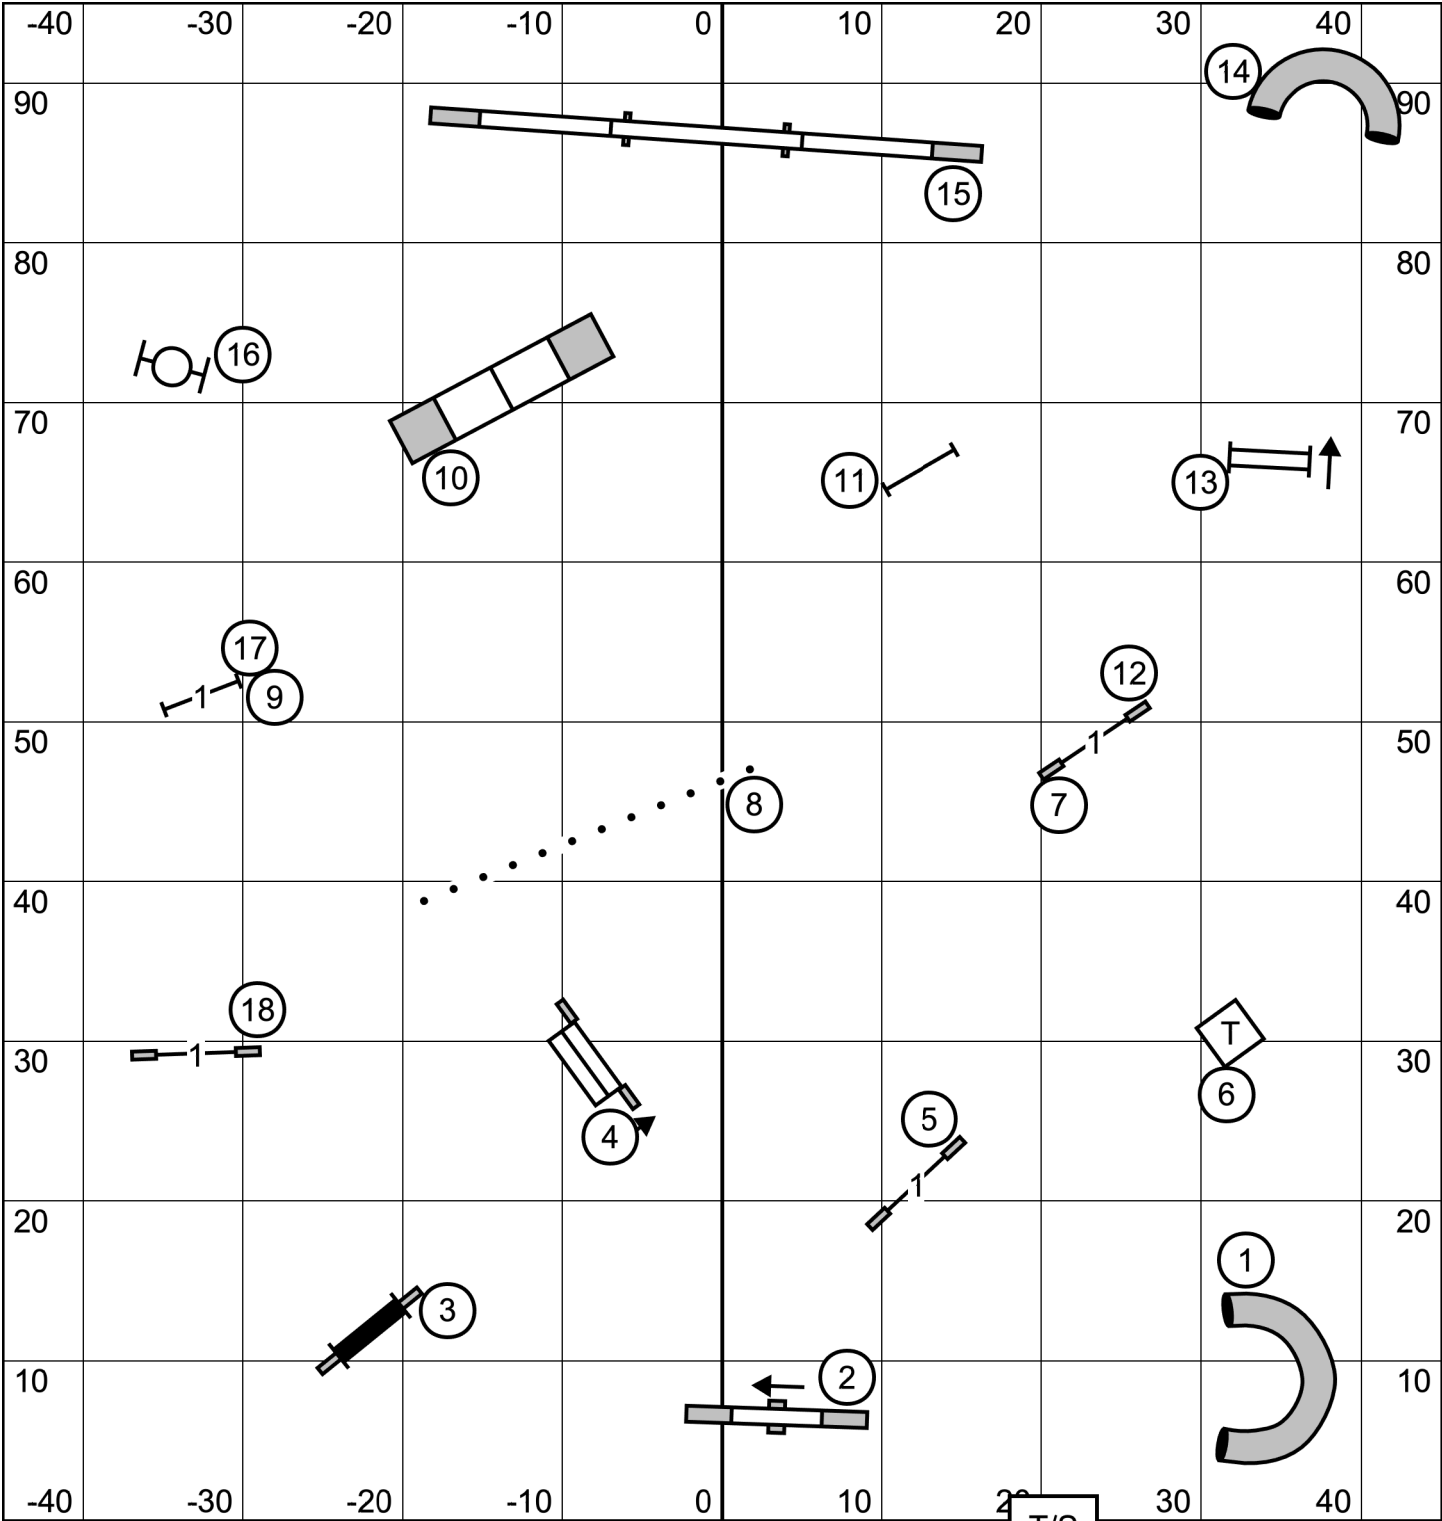

Tri-County Agility Club of Missouri
Excellent/Master Standard

Friday, November 10, 2023

Michele Fletcher