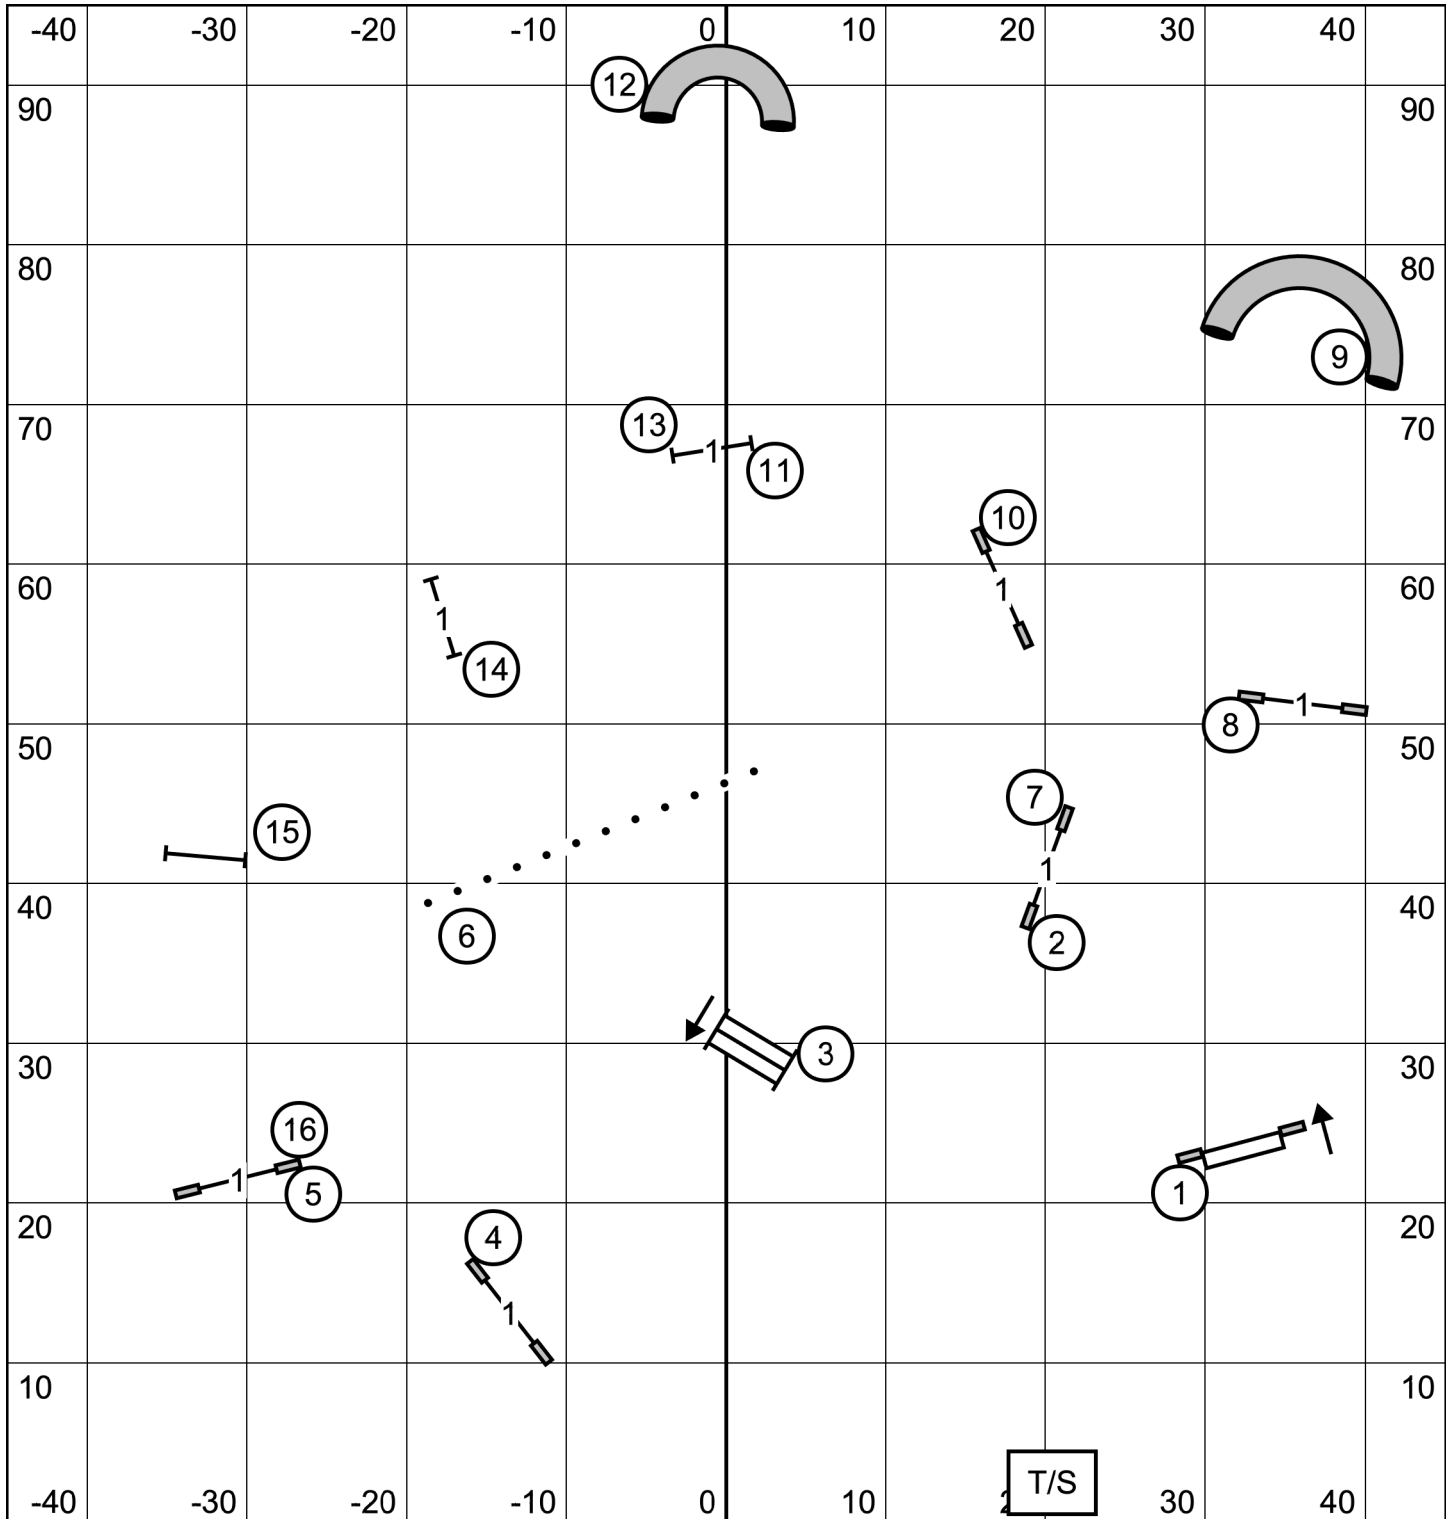

Tri-County Agility Club of Missouri
Open JWW
Friday, November 10, 2023
Michele Fletcher