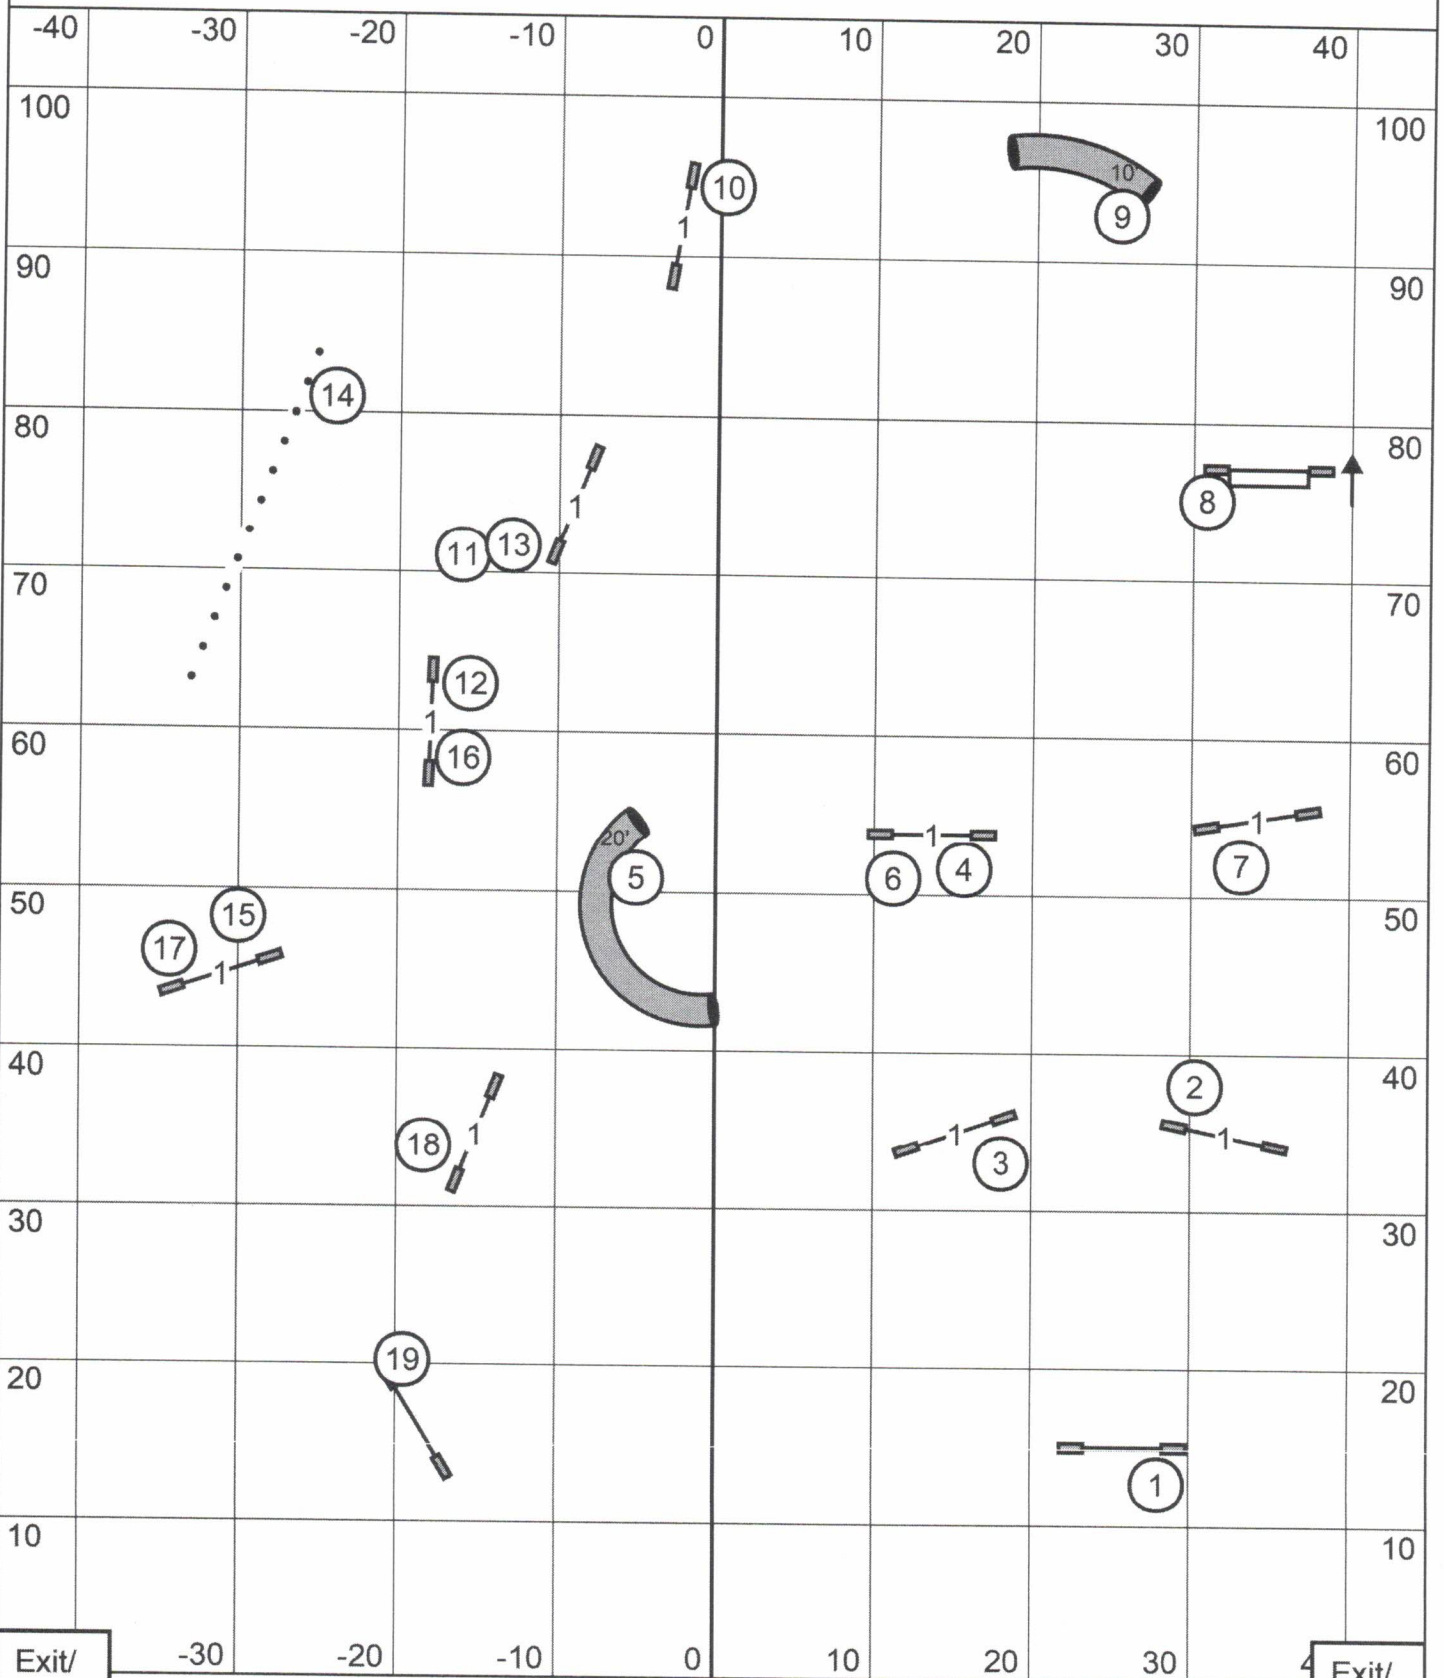

Novice JWW

Exit/
Enter

Exit/
Enter

Missouri Rineland Kennel Club
Friday ~ June 28, 2024 ~ Abbie Hanson ~ 90' x 105' ~ Turf

Open JWW

Exit/
Enter

Exit/
Enter

Missouri Rineland Kennel Club
Friday ~ June 28, 2024 ~ Abbie Hanson ~ 90' x 105' ~ Turf

Excellent / Master JWW

Exit/
Enter

Exit/
Enter

Missouri Rineland Kennel Club
Friday ~ June 28, 2024 ~ Abbie Hanson ~ 90' x 105' ~ Turf

Premier JWW

Exit/
Enter

Exit/
Enter

Missouri Rineland Kennel Club
Friday ~ June 28, 2024 ~ Abbie Hanson ~ 90' x 105' ~ Turf

Novice Standard

Exit/
Enter

Exit/
Enter

Missouri Rineland Kennel Club
Friday ~ June 28, 2024 ~ Abbie Hanson ~ 90' x 105' ~ Turf

Open Standard

Exit/
Enter

Exit/
Enter

Missouri Rineland Kennel Club
Friday ~ June 28, 2024 ~ Abbie Hanson ~ 90' x 105' ~ Turf

Excellent / Master Standard

Exit/
Enter

Exit/
Enter

Missouri Rineland Kennel Club
Friday ~ June 28, 2024 ~ Abbie Hanson ~ 90' x 105' ~ Turf

Premier Standard

Exit/
Enter

Exit/
Enter

Missouri Rineland Kennel Club
Friday ~ June 28, 2024 ~ Abbie Hanson ~ 90' x 105' ~ Turf