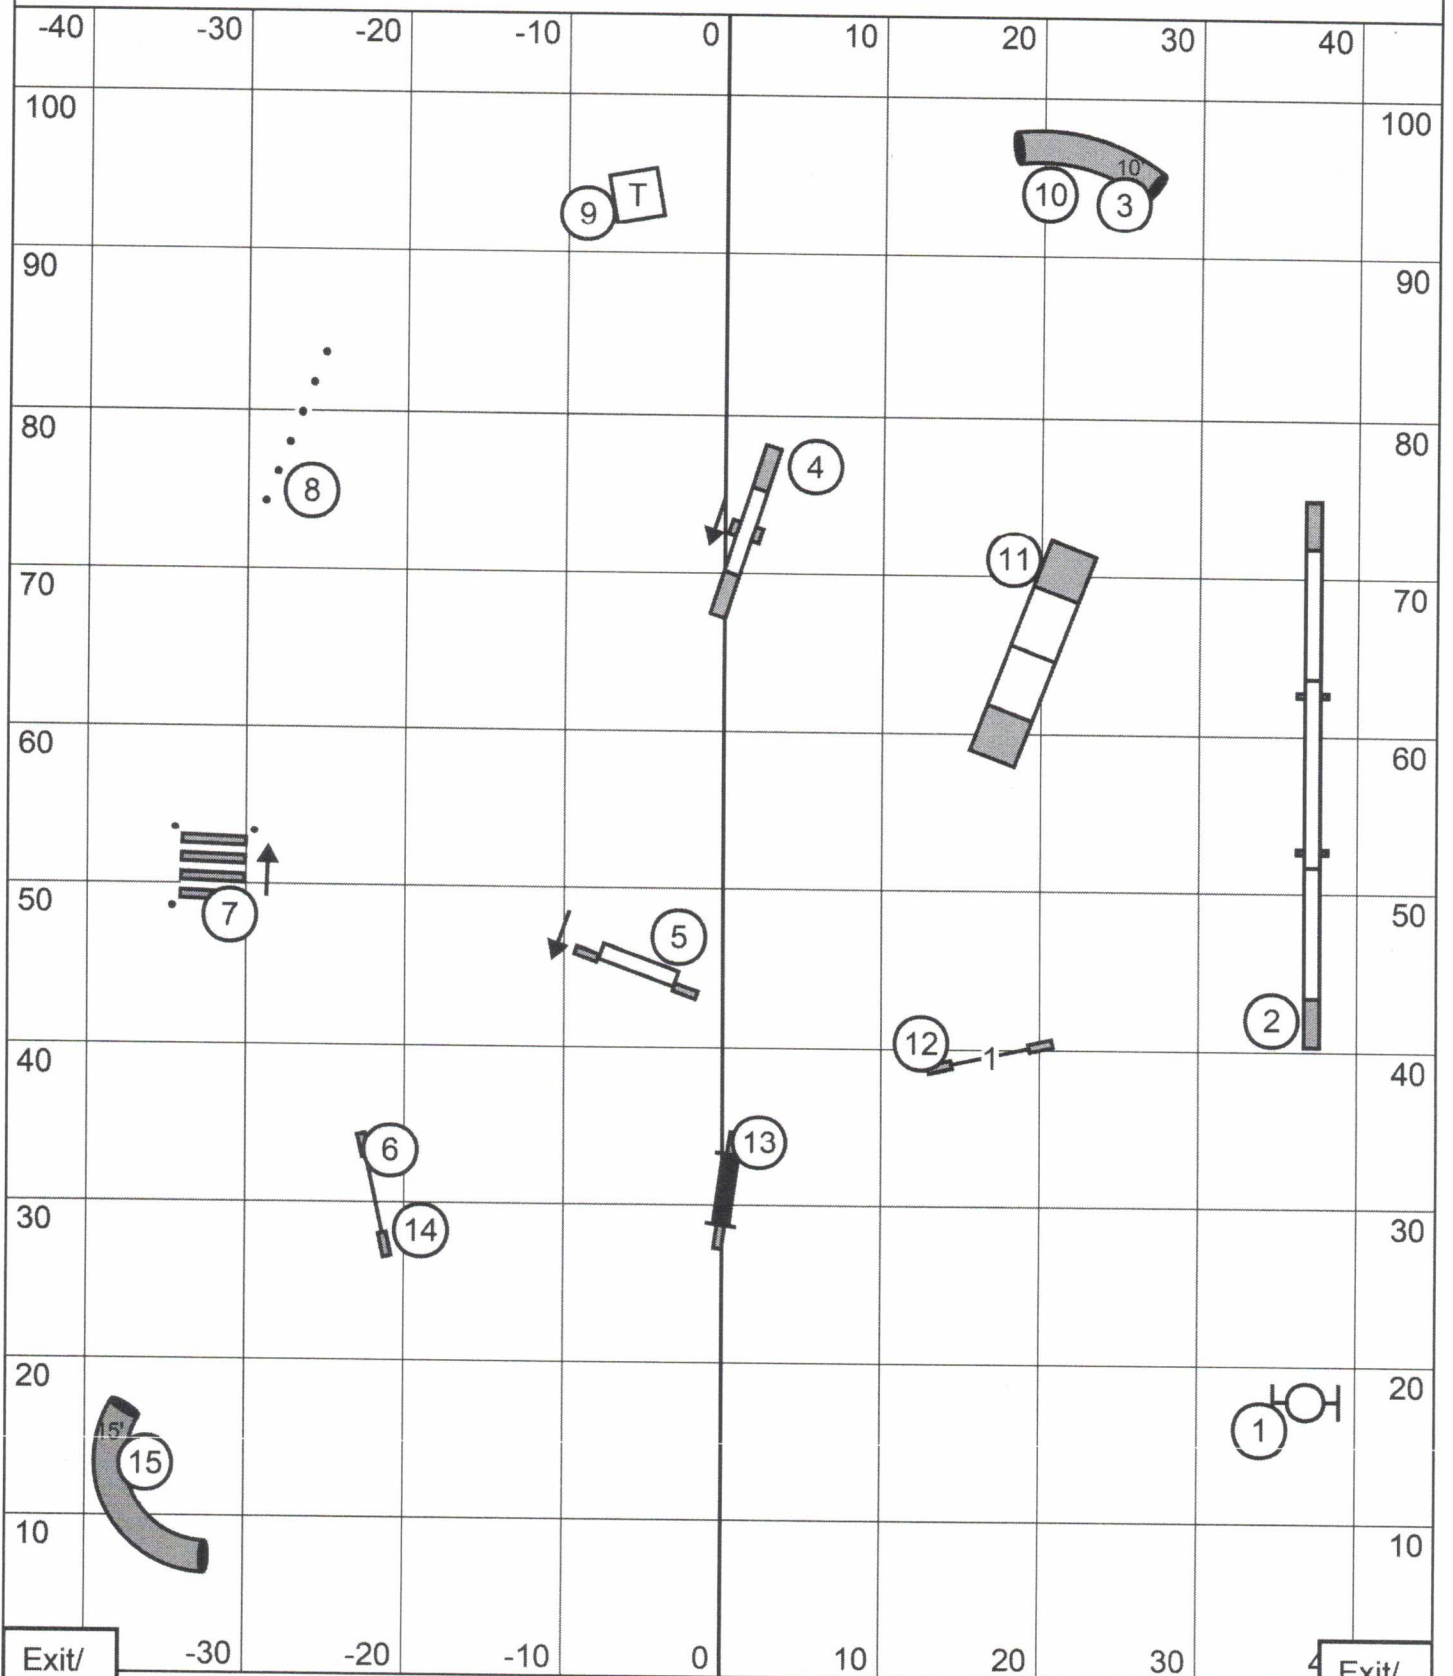

Novice JWW

Exit/
Enter

Exit/
Enter

Missouri Rineland Kennel Club
Friday ~ June 28, 2024 ~ Abbie Hanson ~ 90' x 105' ~ Turf

Open JWW

Exit/
Enter

Exit/
Enter

Missouri Rineland Kennel Club
Friday ~ June 28, 2024 ~ Abbie Hanson ~ 90' x 105' ~ Turf

Excellent / Master JWW

Exit/
Enter

Exit/
Enter

Missouri Rineland Kennel Club
Friday ~ June 28, 2024 ~ Abbie Hanson ~ 90' x 105' ~ Turf

Premier JWW

Exit/
Enter

Exit/
Enter

Missouri Rineland Kennel Club
Friday ~ June 28, 2024 ~ Abbie Hanson ~ 90' x 105' ~ Turf

Novice Standard

Exit/
Enter

Exit/
Enter

Missouri Rineland Kennel Club
Friday ~ June 28, 2024 ~ Abbie Hanson ~ 90' x 105' ~ Turf

Open Standard

Exit/
Enter

Exit/
Enter

Missouri Rineland Kennel Club
Friday ~ June 28, 2024 ~ Abbie Hanson ~ 90' x 105' ~ Turf

Excellent / Master Standard

Exit/
Enter

Exit/
Enter

Missouri Rineland Kennel Club
Friday ~ June 28, 2024 ~ Abbie Hanson ~ 90' x 105' ~ Turf

Premier Standard

Exit/
Enter

Exit/
Enter

Missouri Rineland Kennel Club
Friday ~ June 28, 2024 ~ Abbie Hanson ~ 90' x 105' ~ Turf