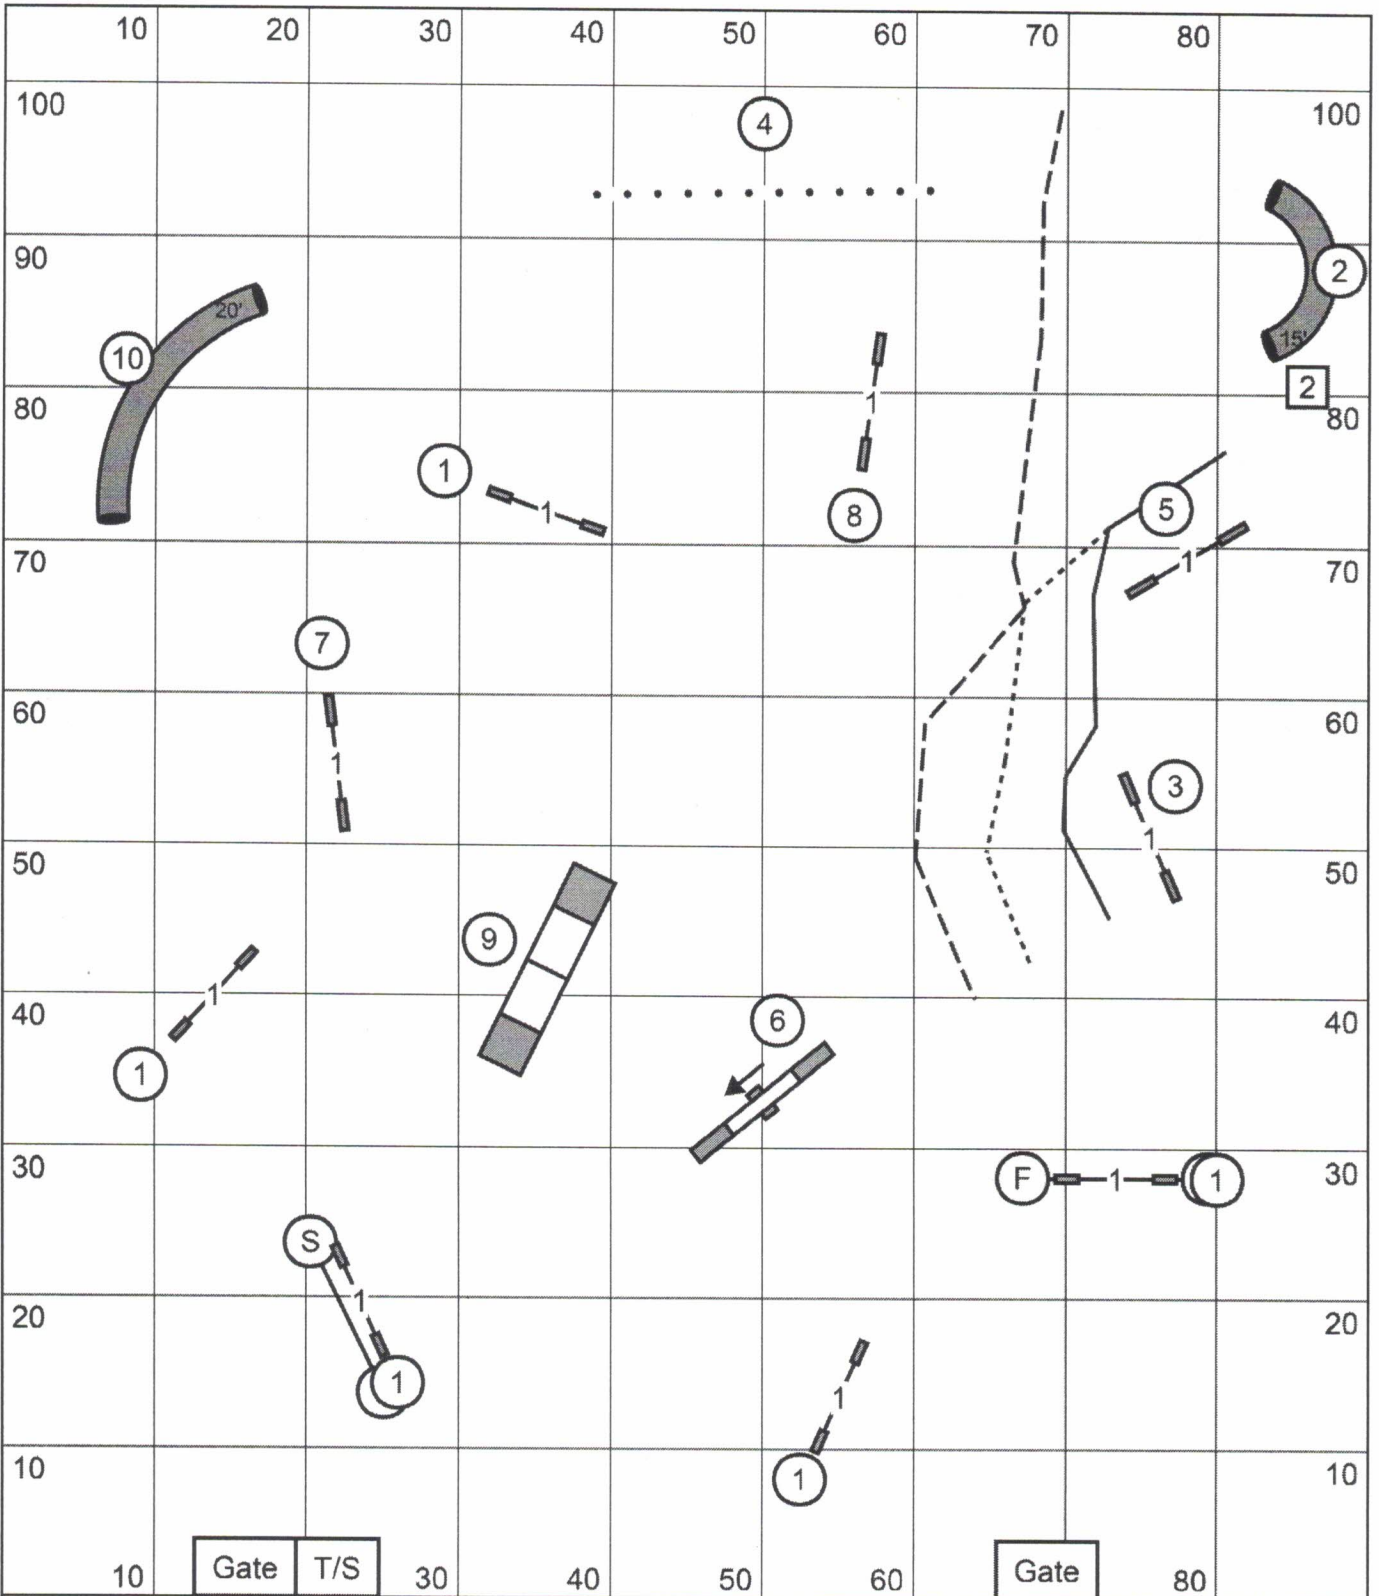

4" - 41 sec 8 - 12P" - 38 sec
 12", 16", 16P, 20P" - 35 sec
 20", 24" - 32 sec

- 50 pts Novice: 5 - 3
- 55 pts Open: 5 - 3
- 60 pts Ex/M: square 2 - 5 - 3

(2) = Nov & Open

Gateway Agility Club
 Purina Farm, Grey Summit MO
Combined FAST
 Friday, July 26 2024
 Erin Schaefer
 90' x 105' indoors on turf

Gateway Agility Club
 Purina Farm, Grey Summit MO

Excellent/Master JWW

Friday, July 26 2024

Erin Schaefer

90' x 105' indoors on turf

Next dog in
 # 12 WINGED jump

Gateway Agility Club
 Purina Farm, Grey Summit MO