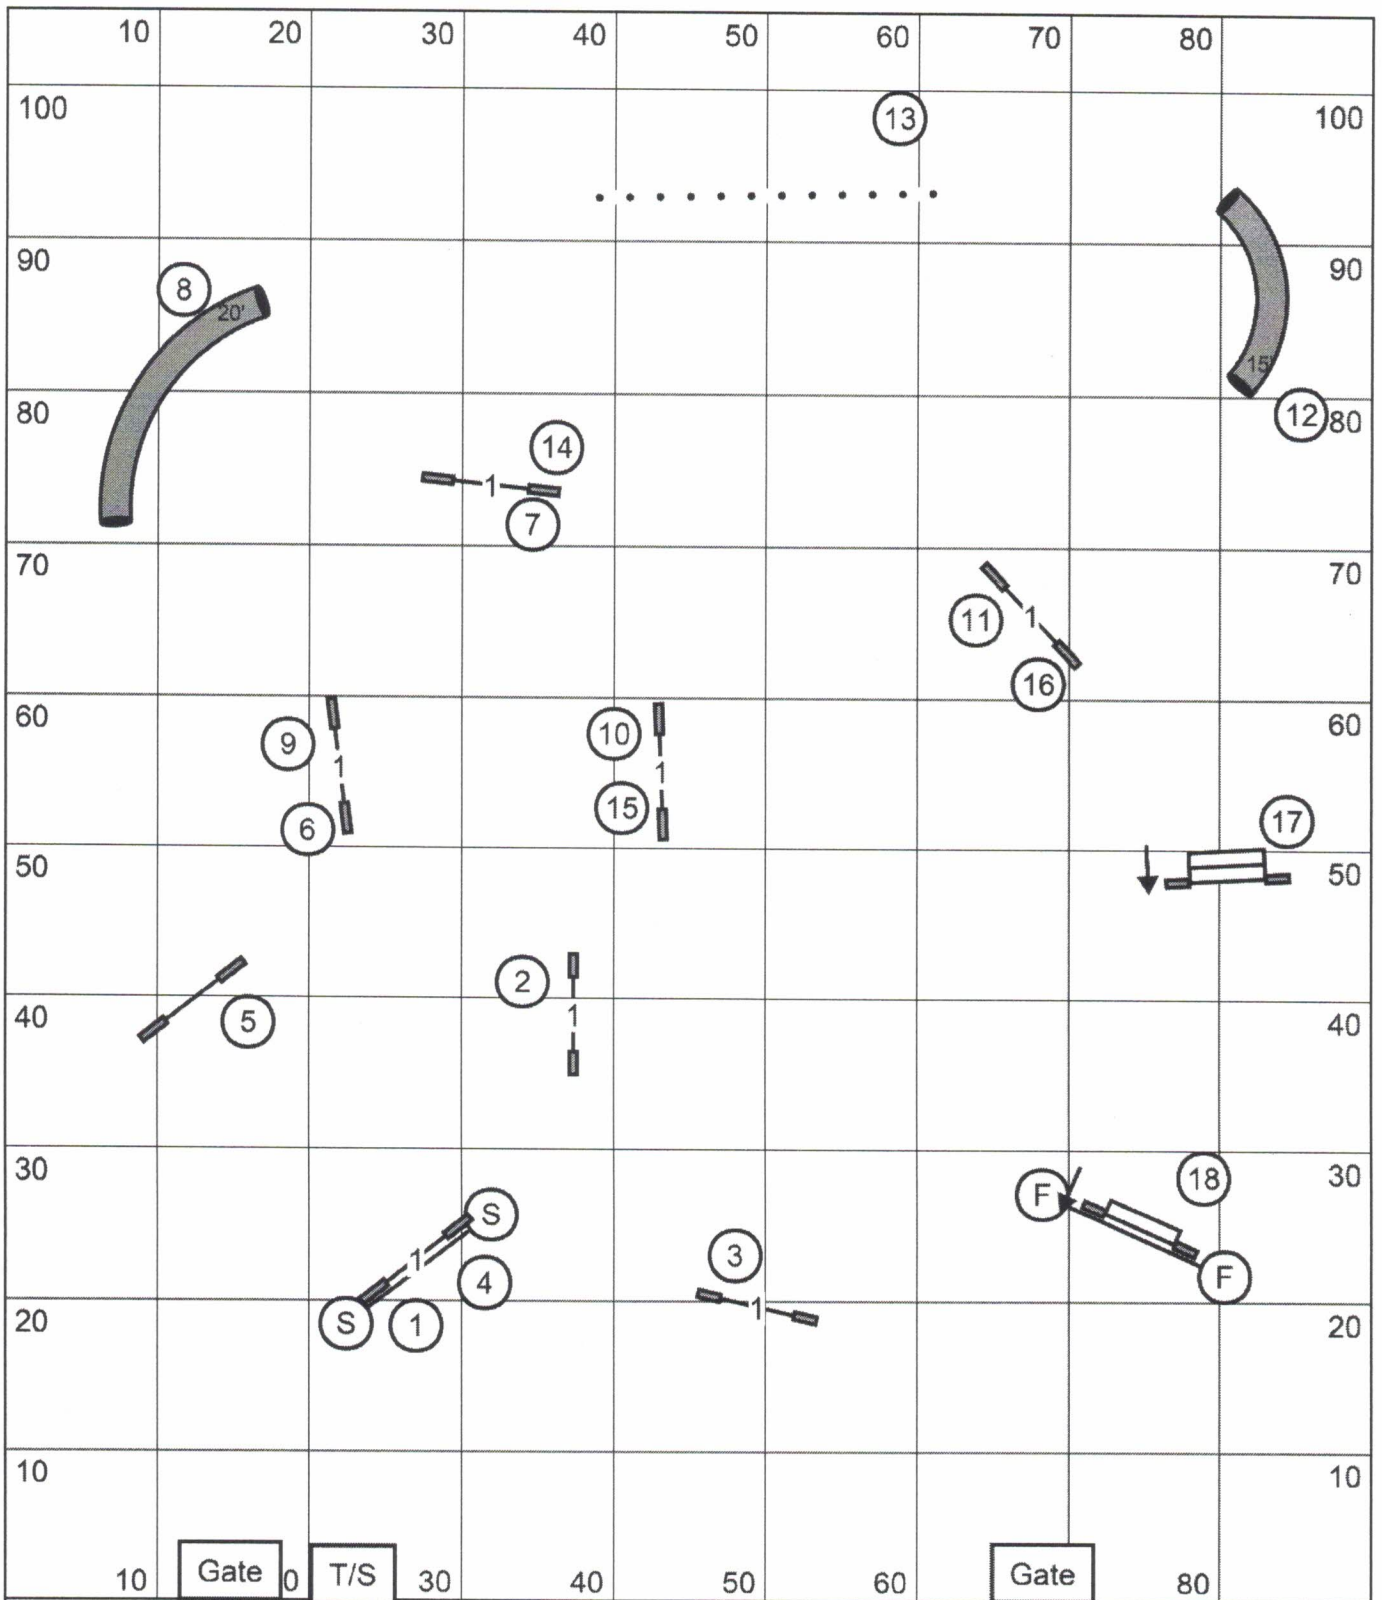

4" - 41 sec 8 - 12P" - 38 sec
 12", 16", 16P, 20P" - 35 sec
 20", 24" - 32 sec

- 50 pts Novice: 5 - 3
- 55 pts Open: 5 - 3
- 60 pts Ex/M: square 2 - 5 - 3

(2) = Nov & Open

Gateway Agility Club
 Purina Farm, Grey Summit MO
Combined FAST
 Friday, July 26 2024
 Erin Schaefer
 90' x 105' indoors on turf

Gateway Agility Club
 Purina Farm, Grey Summit MO

Excellent/Master JWW

Friday, July 26 2024

Erin Schaefer

90' x 105' indoors on turf

Next dog in
 # 12 WINGED jump

Gateway Agility Club
 Purina Farm, Grey Summit MO

Open JWW

Friday, July 26 2024

Erin Schaefer

90' x 105' indoors on turf

Next dog in
 # 12 TUNNEL

Gateway Agility Club
 Purina Farm, Grey Summit MO

Novice JWW

Friday, July 26 2024