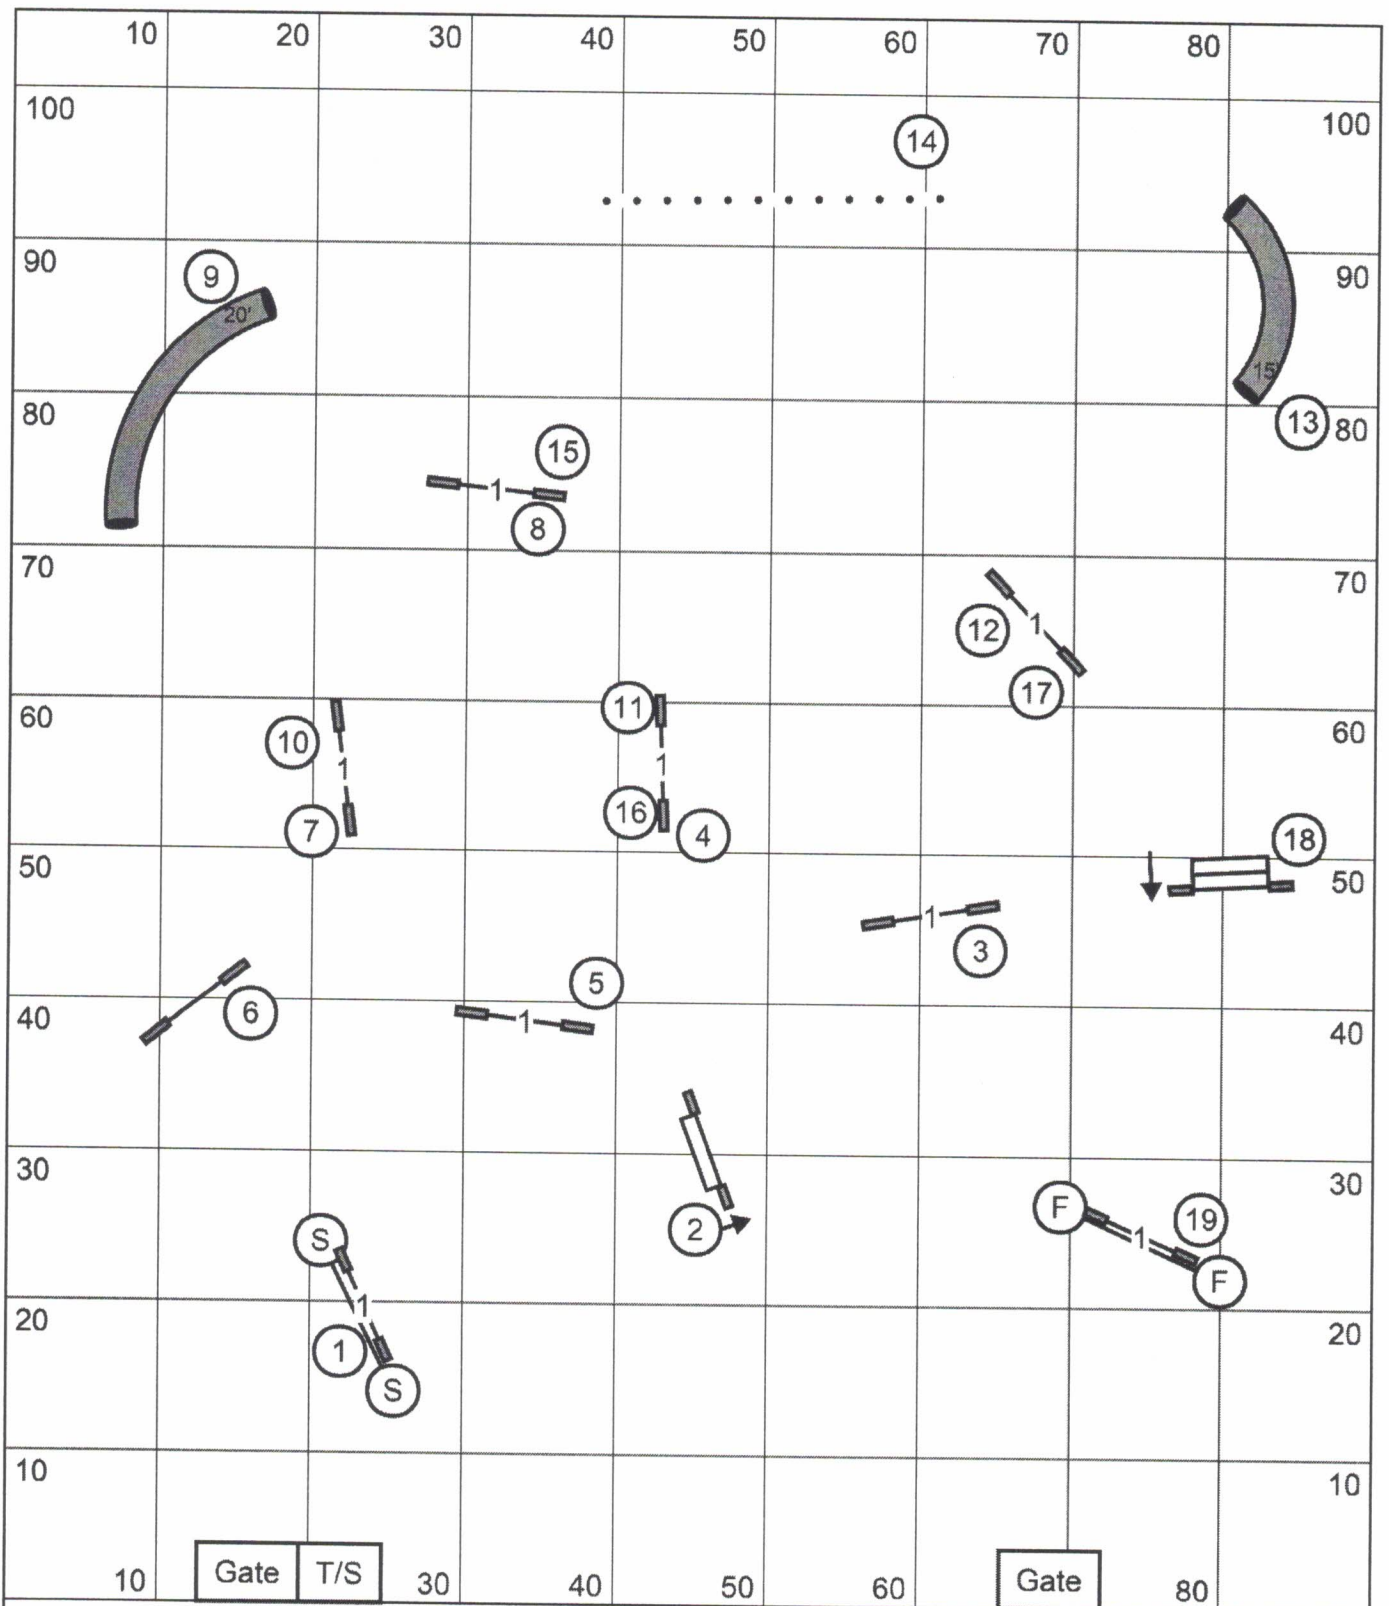

4" - 41 sec 8 - 12P" - 38 sec
 12", 16", 16P, 20P" - 35 sec
 20", 24" - 32 sec

- 50 pts Novice: 5 - 3
- 55 pts Open: 5 - 3
- 60 pts Ex/M: square 2 - 5 - 3

(2) = Nov & Open

Gateway Agility Club
 Purina Farm, Grey Summit MO
Combined FAST
 Friday, July 26 2024
 Erin Schaefer
 90' x 105' indoors on turf

Gateway Agility Club
 Purina Farm, Grey Summit MO

Excellent/Master JWW

Friday, July 26 2024

Erin Schaefer

90' x 105' indoors on turf

Next dog in
 # 12 WINGED jump

Gateway Agility Club
 Purina Farm, Grey Summit MO