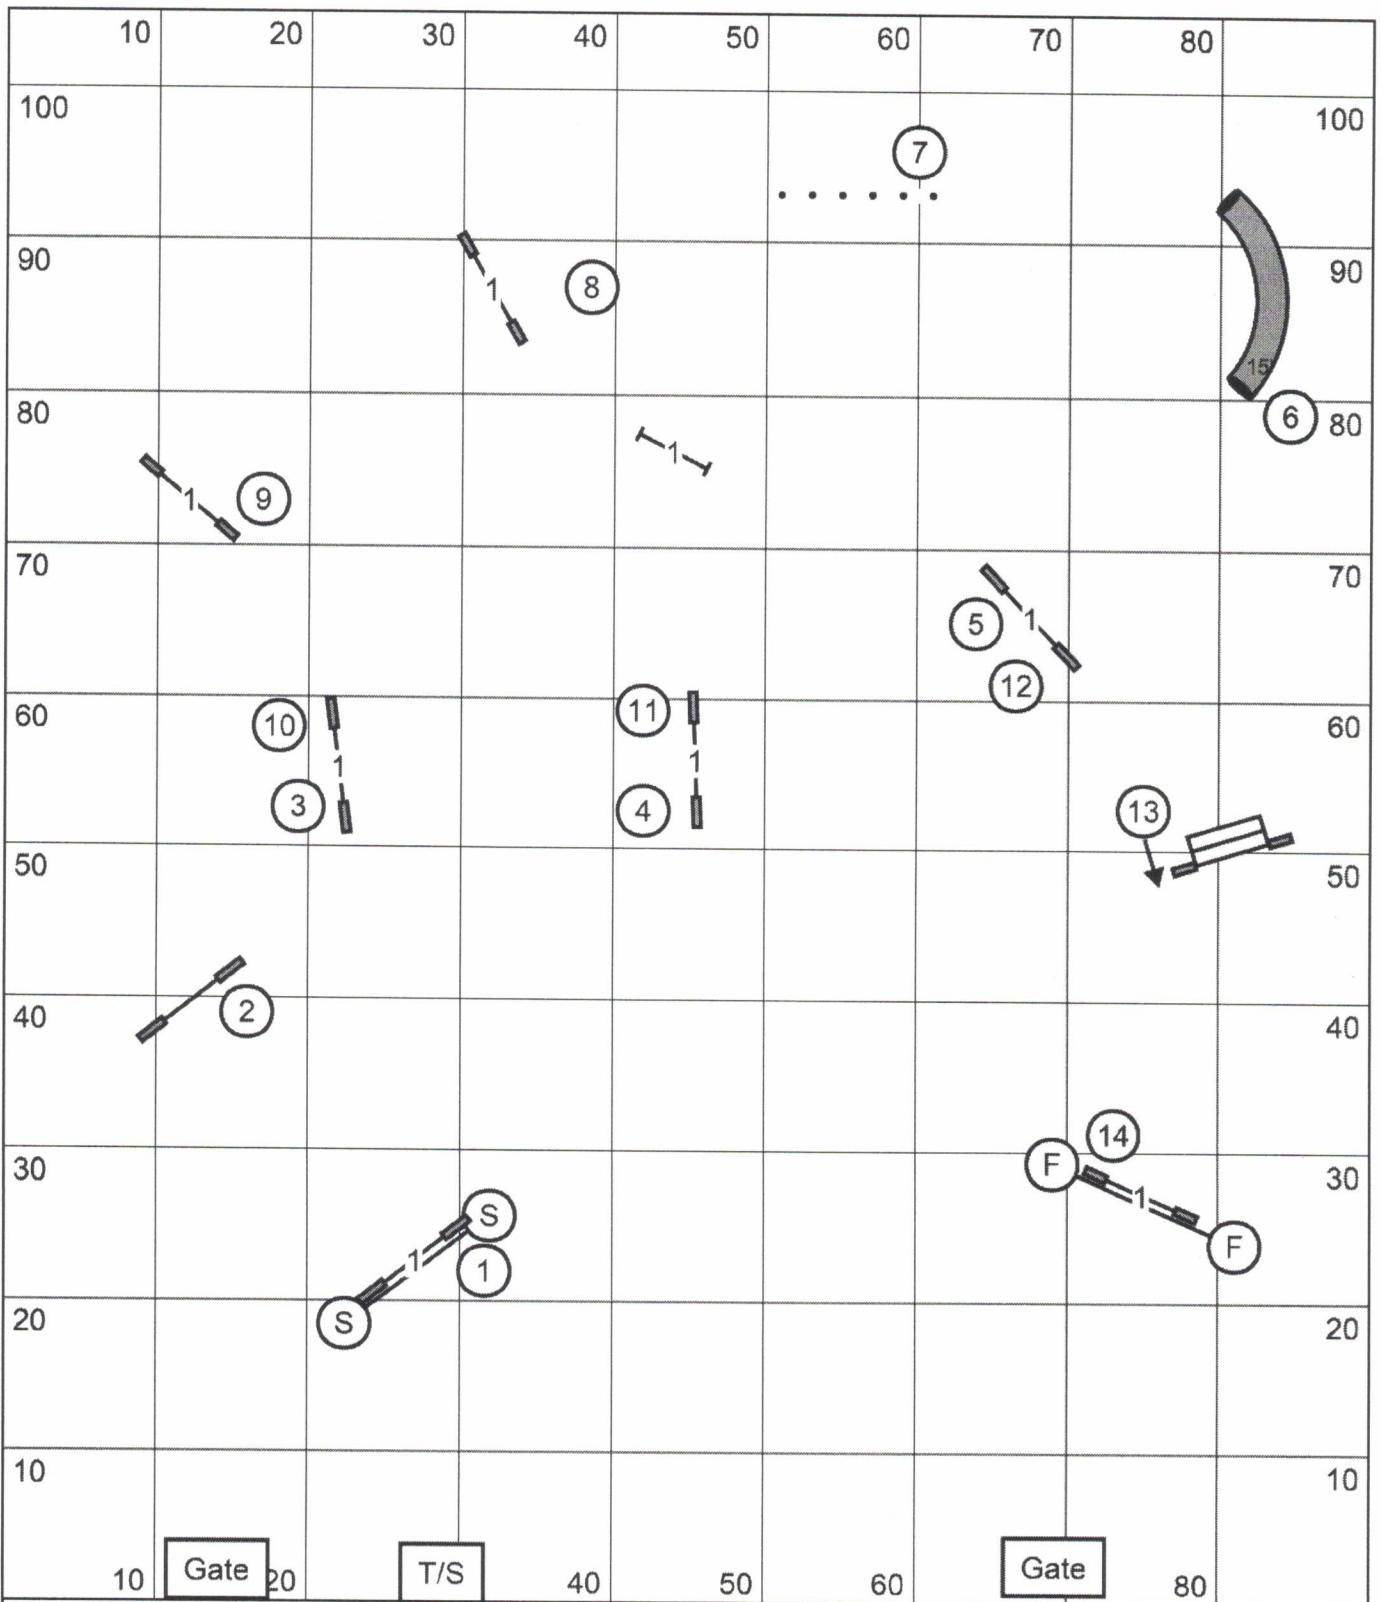

4" - 41 sec 8 - 12P" - 38 sec
 12", 16", 16P, 20P" - 35 sec
 20", 24" - 32 sec

- 50 pts Novice: 5 - 3
- 55 pts Open: 5 - 3
- 60 pts Ex/M: square 2 - 5 - 3

(2) = Nov & Open

Gateway Agility Club
 Purina Farm, Grey Summit MO
Combined FAST
 Friday, July 26 2024
 Erin Schaefer
 90' x 105' indoors on turf

Gateway Agility Club
 Purina Farm, Grey Summit MO

Excellent/Master JWW

Friday, July 26 2024

Erin Schaefer

90' x 105' indoors on turf

Next dog in
 # 12 WINGED jump

Gateway Agility Club
 Purina Farm, Grey Summit MO

Open JWW

Friday, July 26 2024

Erin Schaefer

90' x 105' indoors on turf

Next dog in
 # 12 TUNNEL

Gateway Agility Club
 Purina Farm, Grey Summit MO

Novice JWW

Friday, July 26 2024