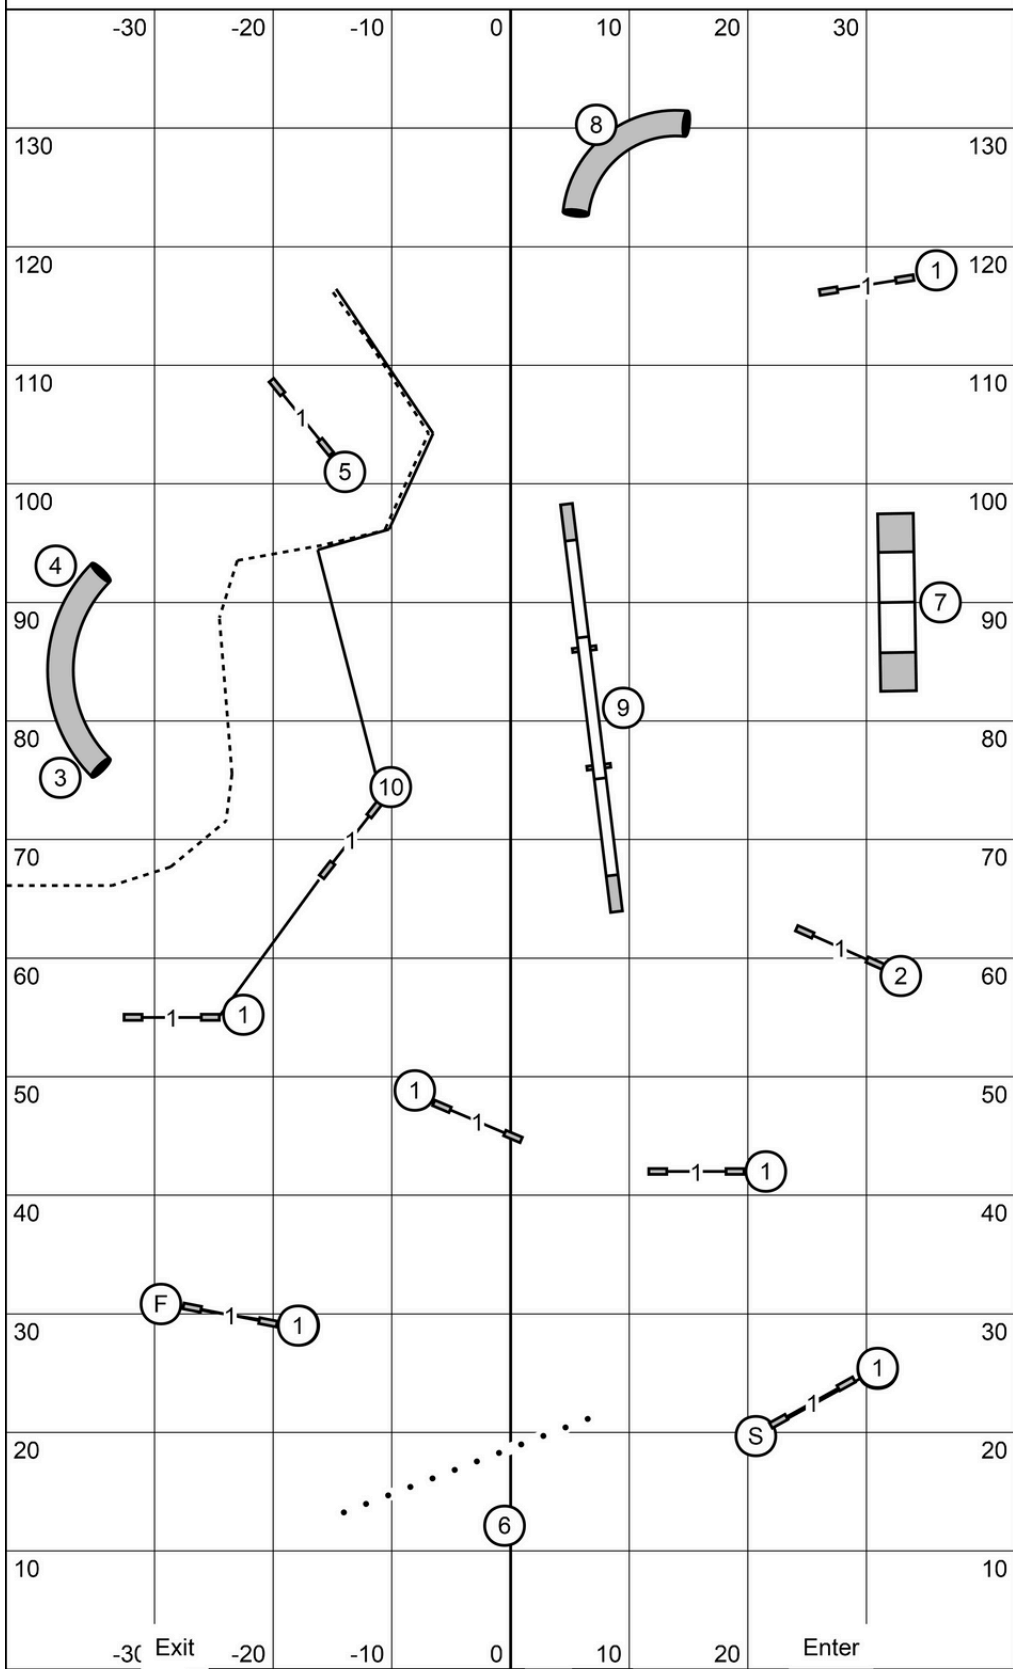

Exc/Mas: (3) (5) (4) Open: (3) (5) (4) Novice: (3) (5) or (5) (4)

————— in flow - - - - - in flow - - - - - in flow

-30 Exit -20 -10 0 10 20 Enter

FAST, All Levels
 Greater St. Louis Agility Club
 Friday, 16 August 2024
 Judge: Graham Løken

TS M/E Pts: 60; Opn: 55; Nov: 50
 41sec - P4"; 38sec - P8", 8", P12"
 35sec - 12", P16", 16", P20"
 32sec - 20", 24", 24"C

Open Standard
 Greater St. Louis Agility Club
 Friday, 16 August 2024
 Judge: Graham Løken