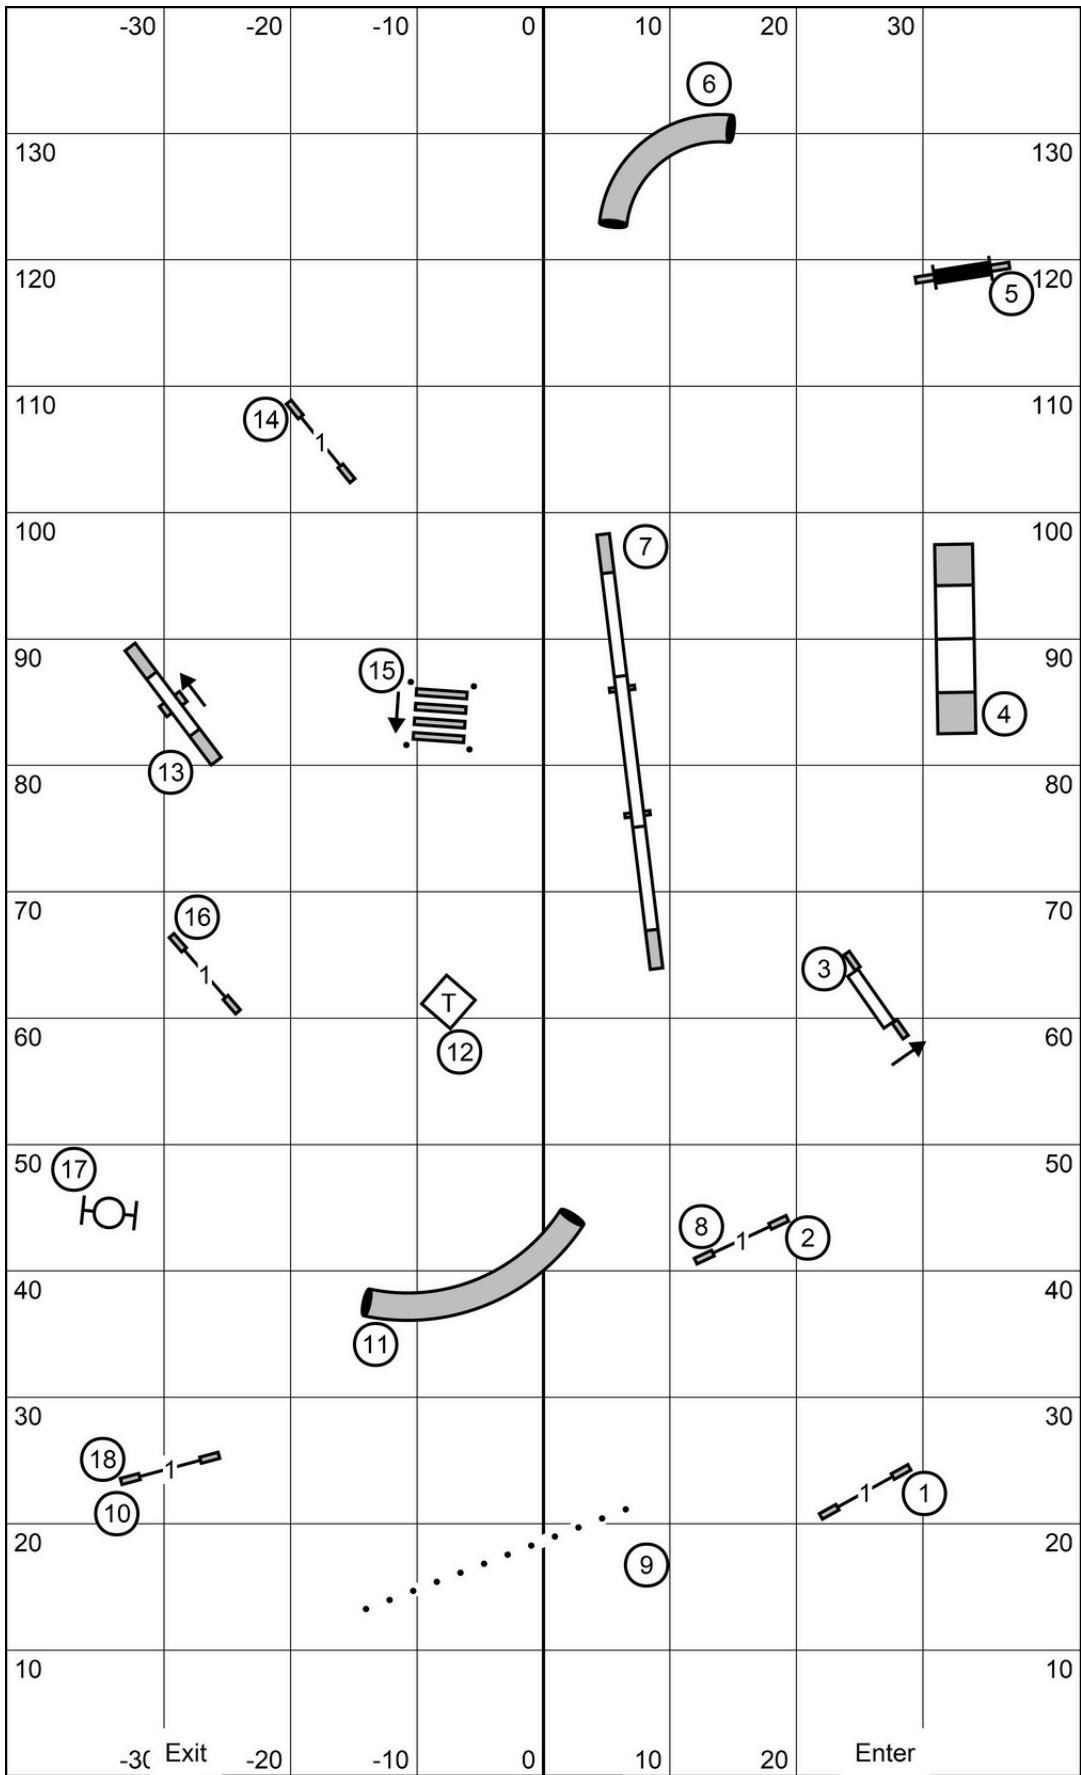

Exc/Mas: (3) (5) (4) Open: (3) (5) (4) Novice: (3) (5) or (5) (4)

————— in flow - - - - - in flow - - - - - in flow

-30 Exit -20 -10 0 10 20 Enter

FAST, All Levels
 Greater St. Louis Agility Club
 Friday, 16 August 2024
 Judge: Graham Løken

TS M/E Pts: 60; Opn: 55; Nov: 50
 41sec - P4"; 38sec - P8", 8", P12"
 35sec - 12", P16", 16", P20"
 32sec - 20", 24", 24"C

Open Standard
 Greater St. Louis Agility Club
 Friday, 16 August 2024
 Judge: Graham Løken