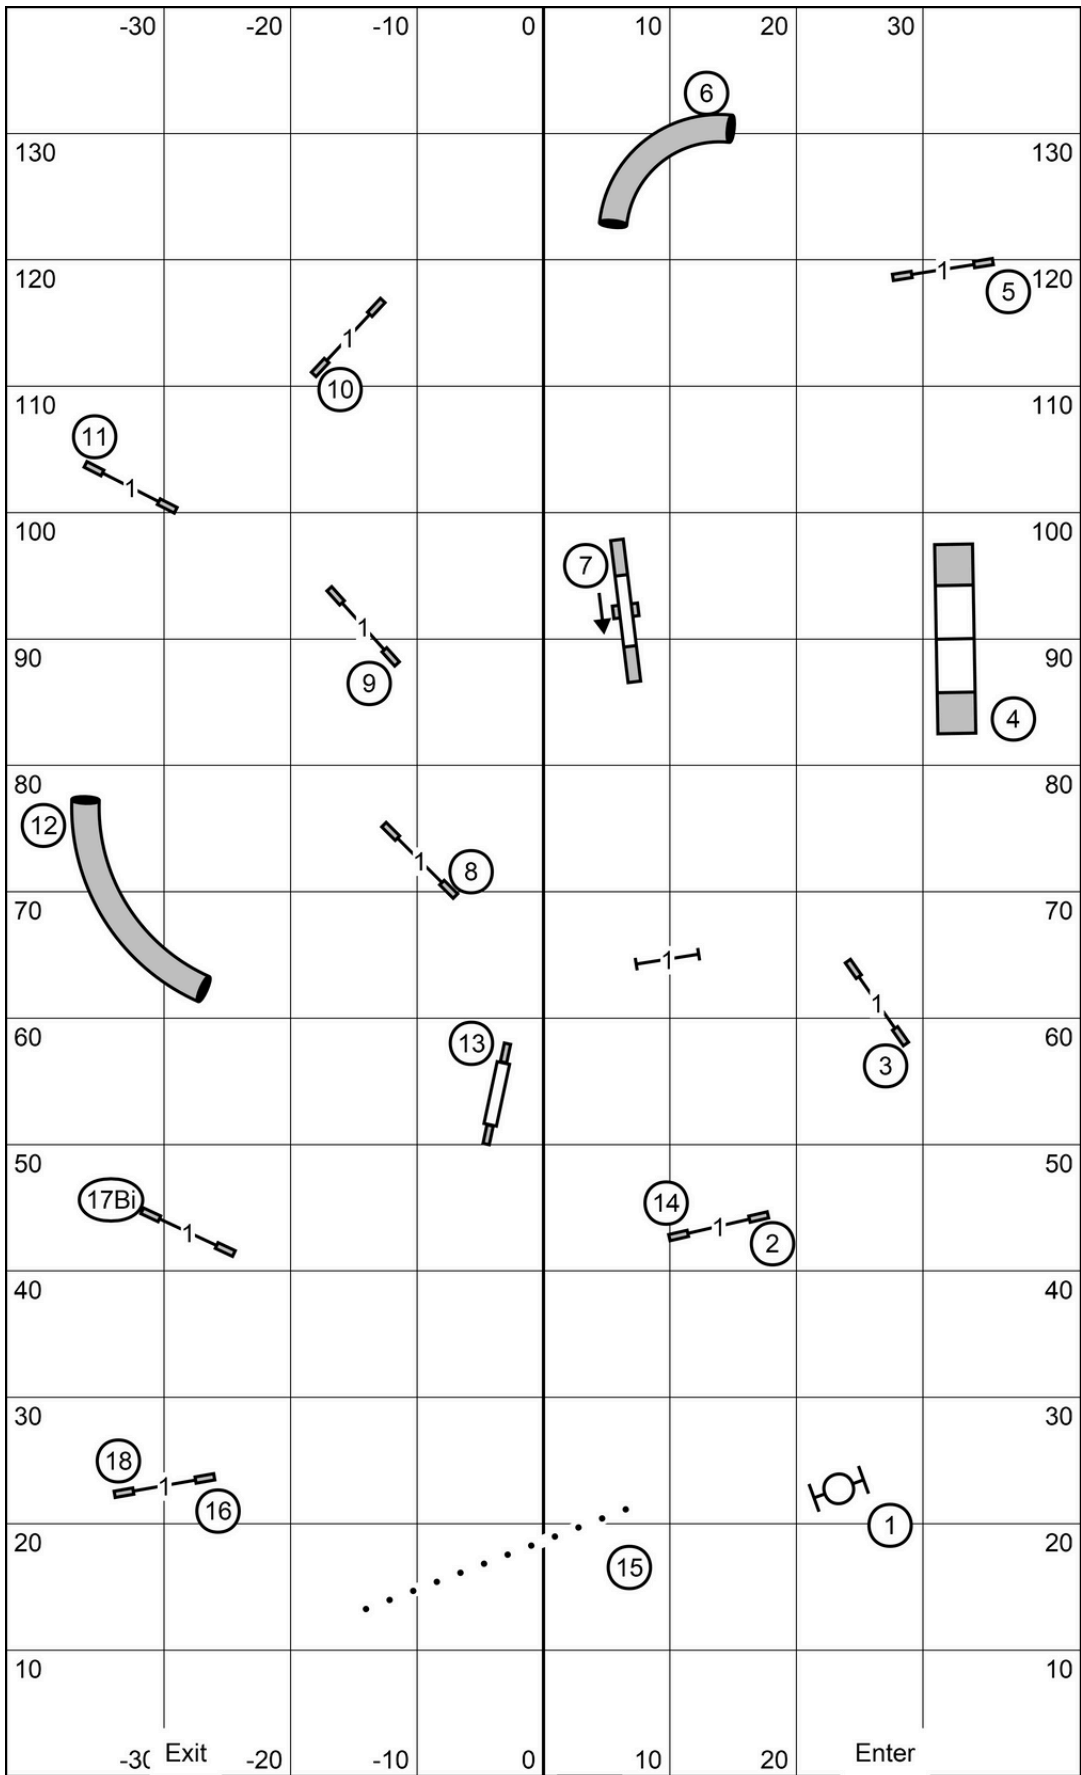

Time 2 Beat
Greater St. Louis Agility Club
Friday, 16 August 2024
Judge: Graham Løken

TS