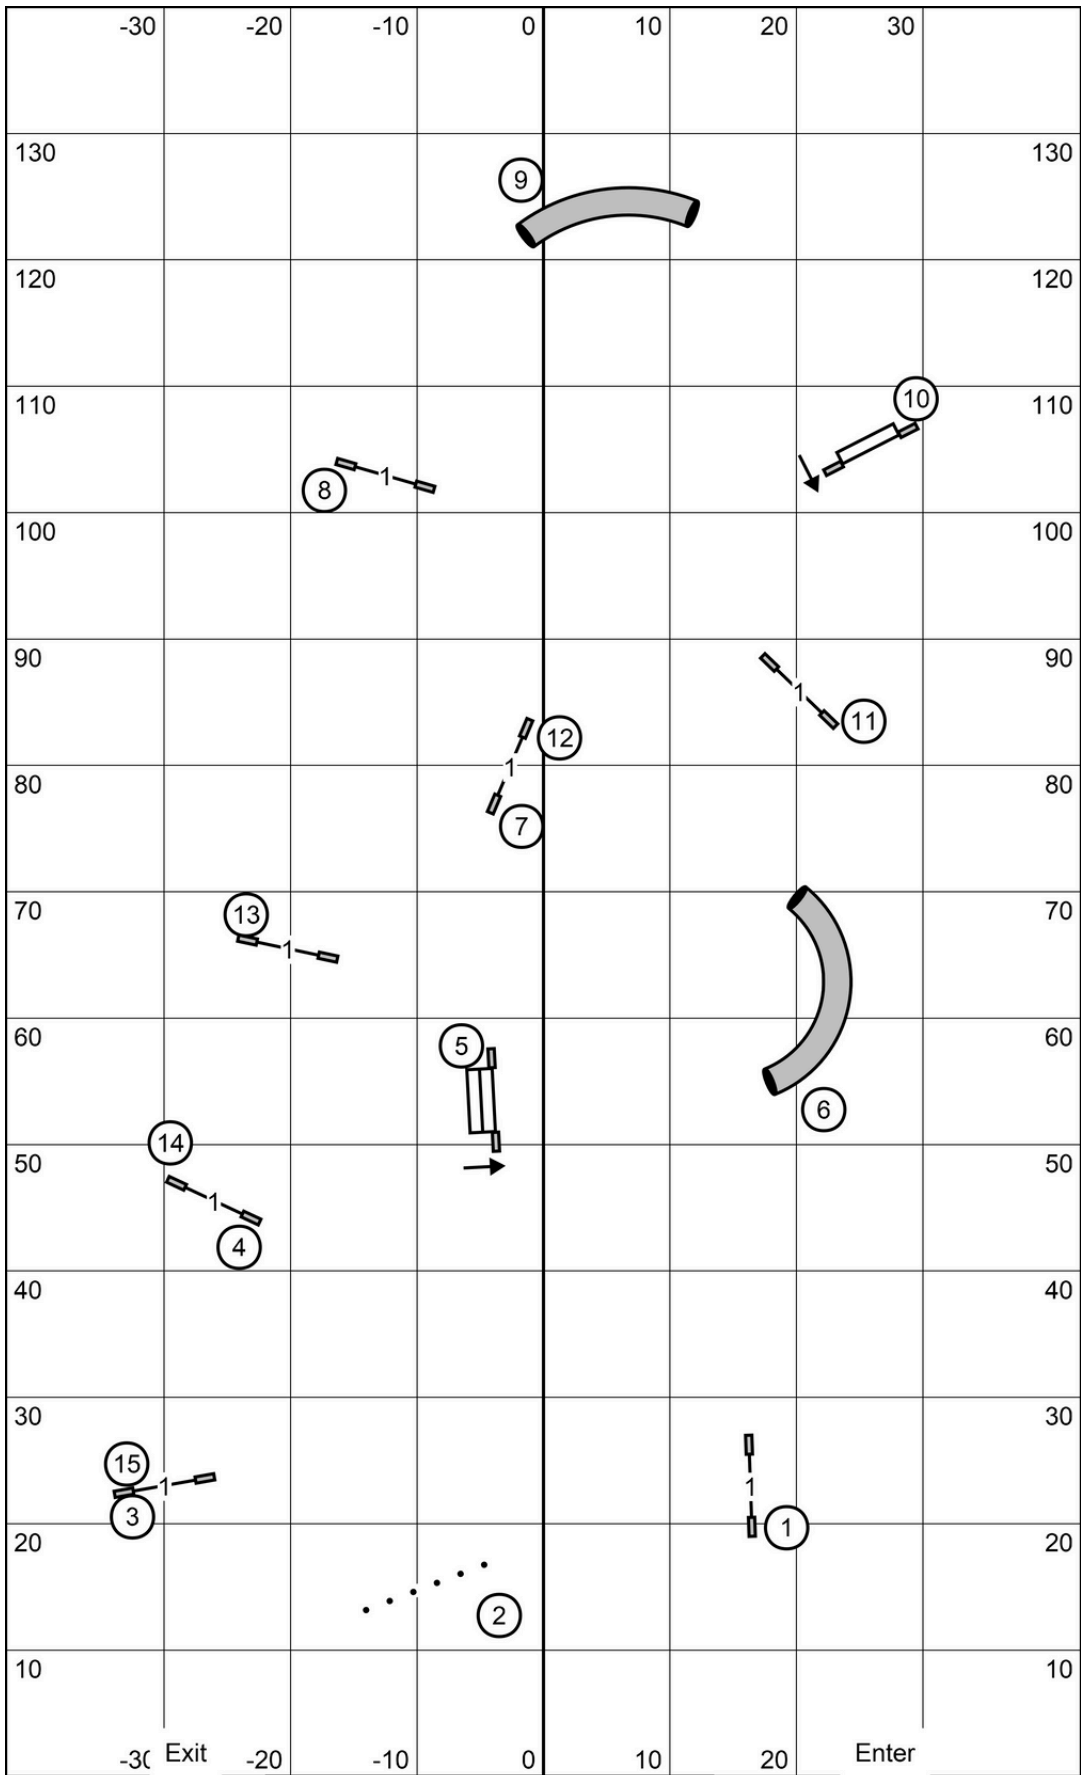

-30 Exit -20 -10 0 10 20 Enter

Novice Jumpers with Weaves
Greater St. Louis Agility Club
Friday, 16 August 2024
Judge: Graham Løken

TS