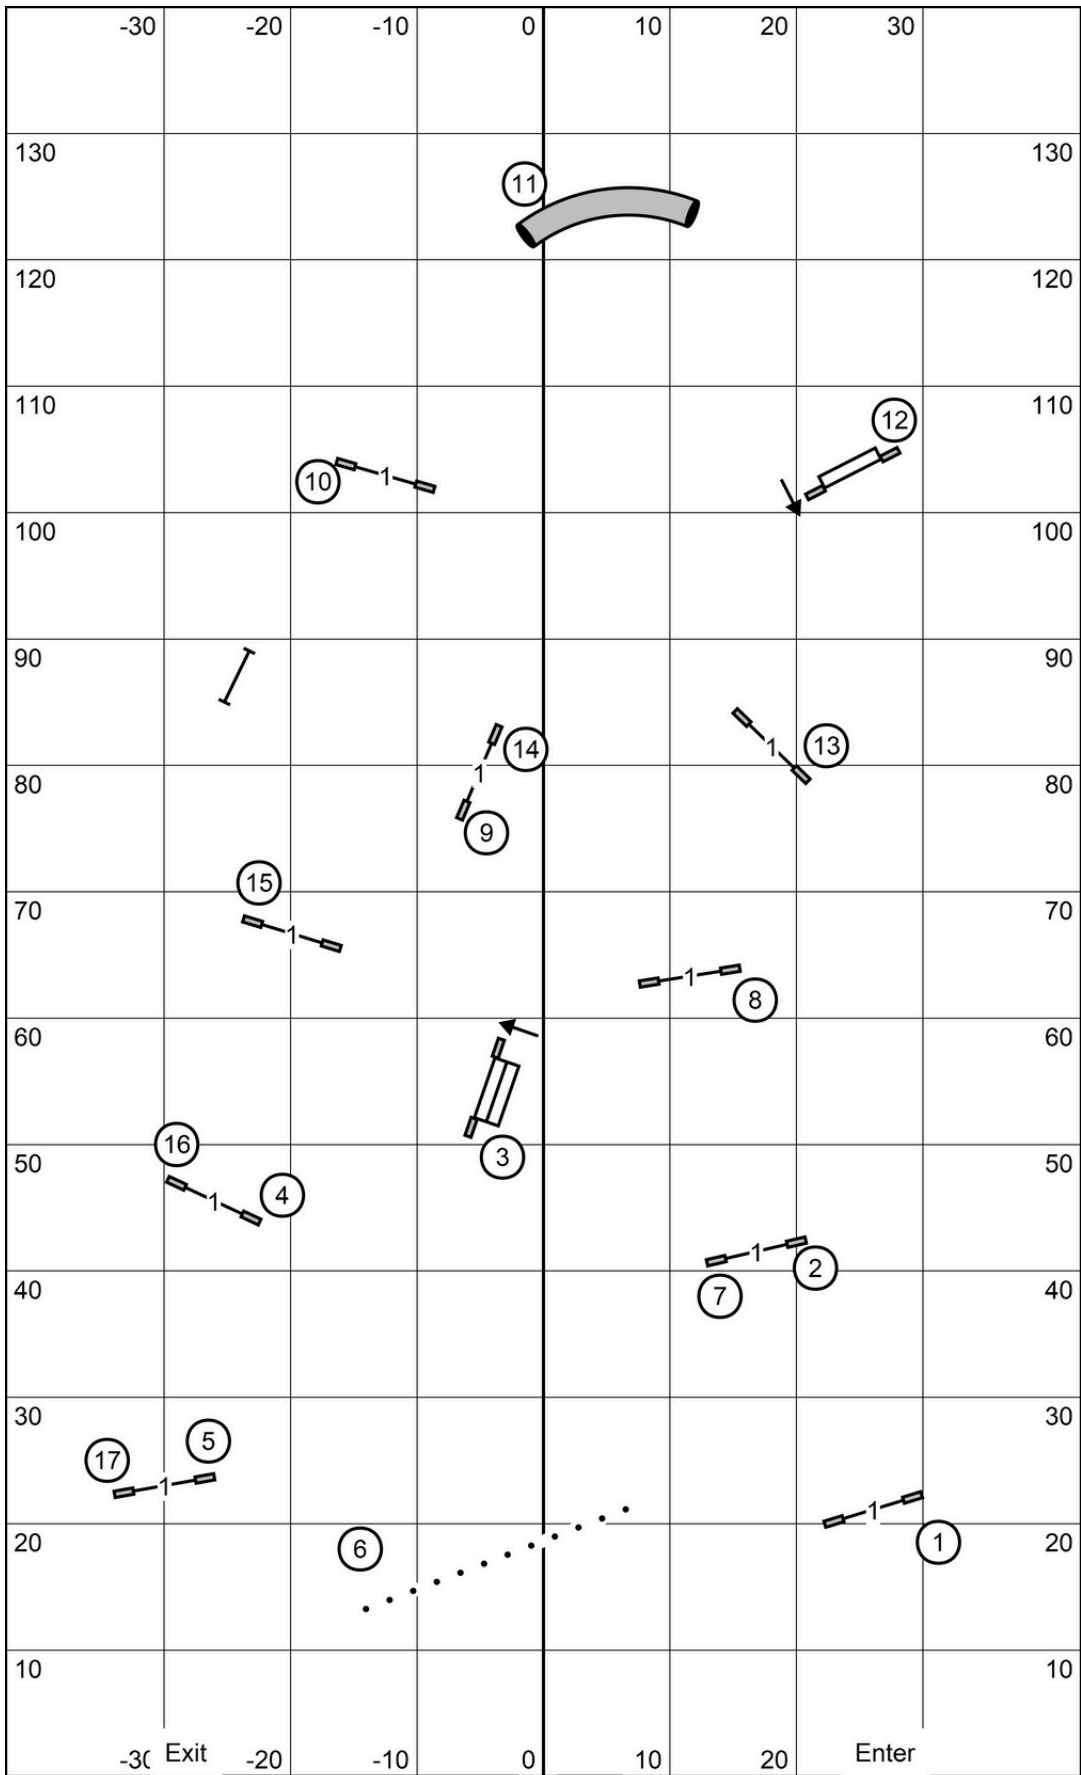

Open Jumpers with Weaves
Greater St. Louis Agility Club
Friday, 16 August 2024
Judge: Graham Løken

TS