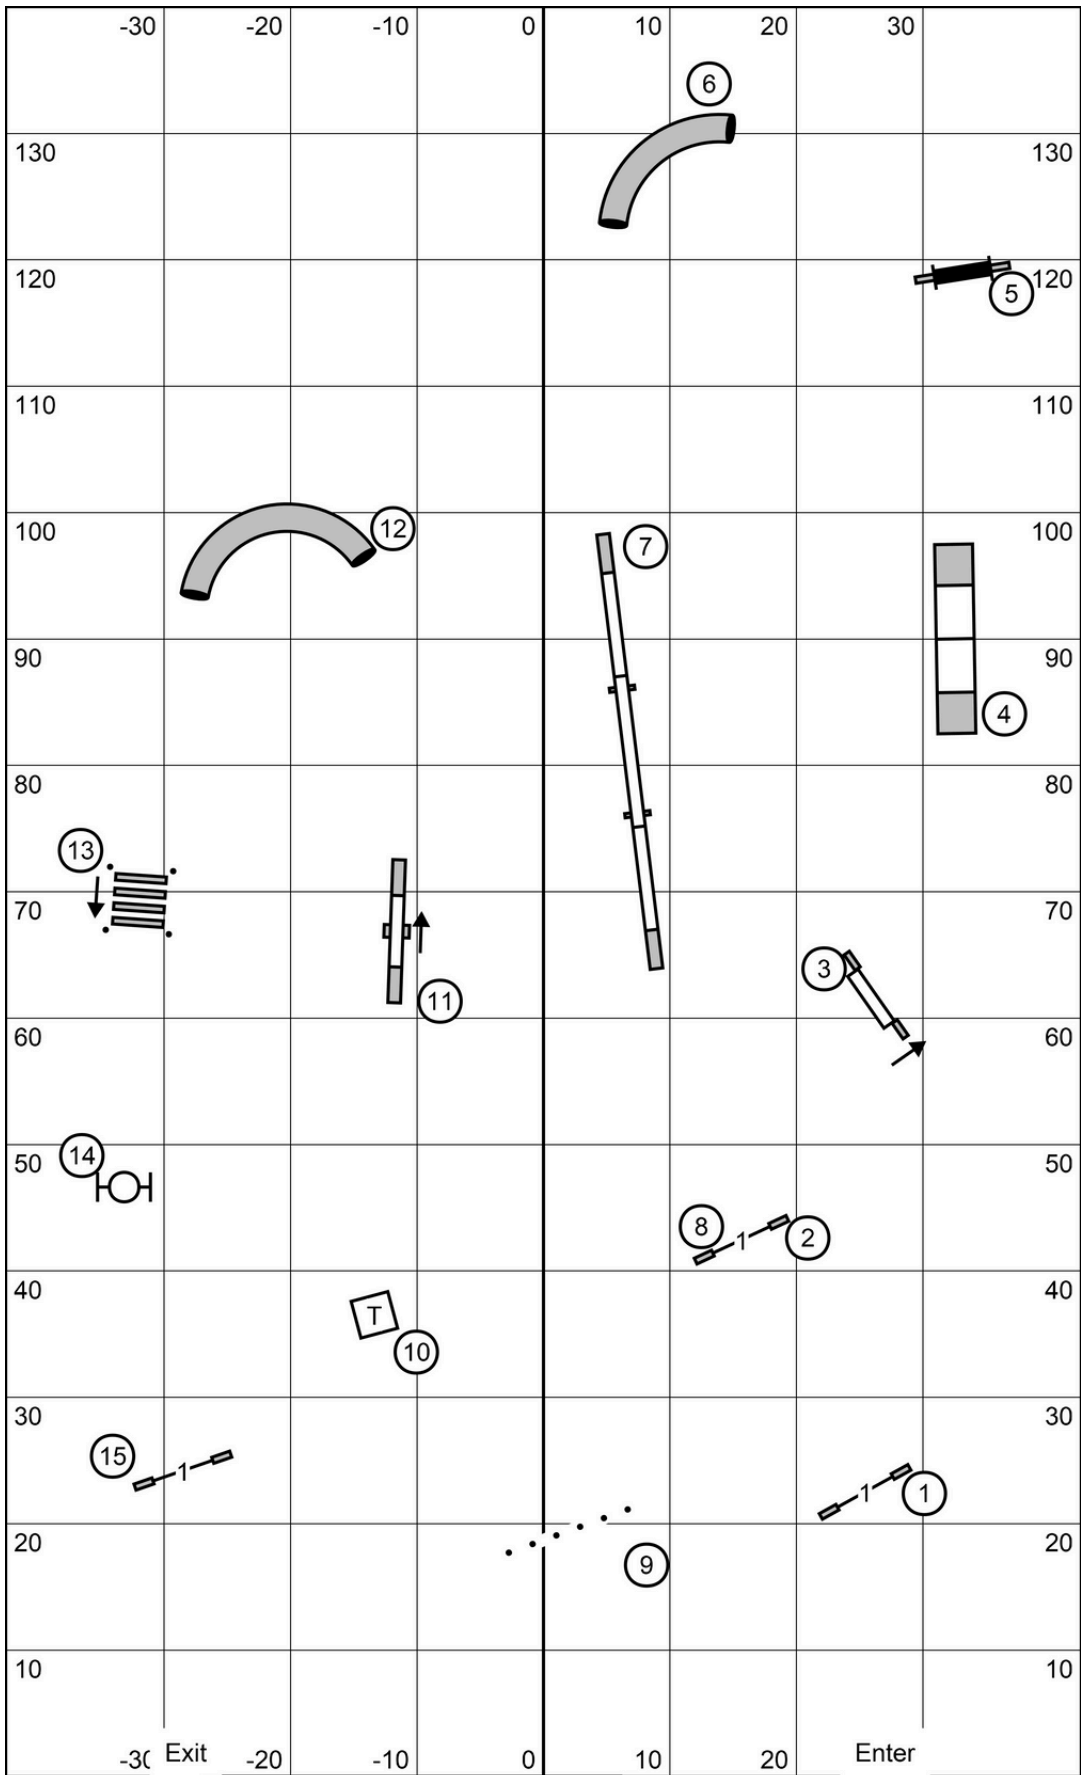

-30 Exit -20 -10 0 10 20 Enter 30

Novice Standard
Greater St. Louis Agility Club
Friday, 16 August 2024
Judge: Graham Løken

TS