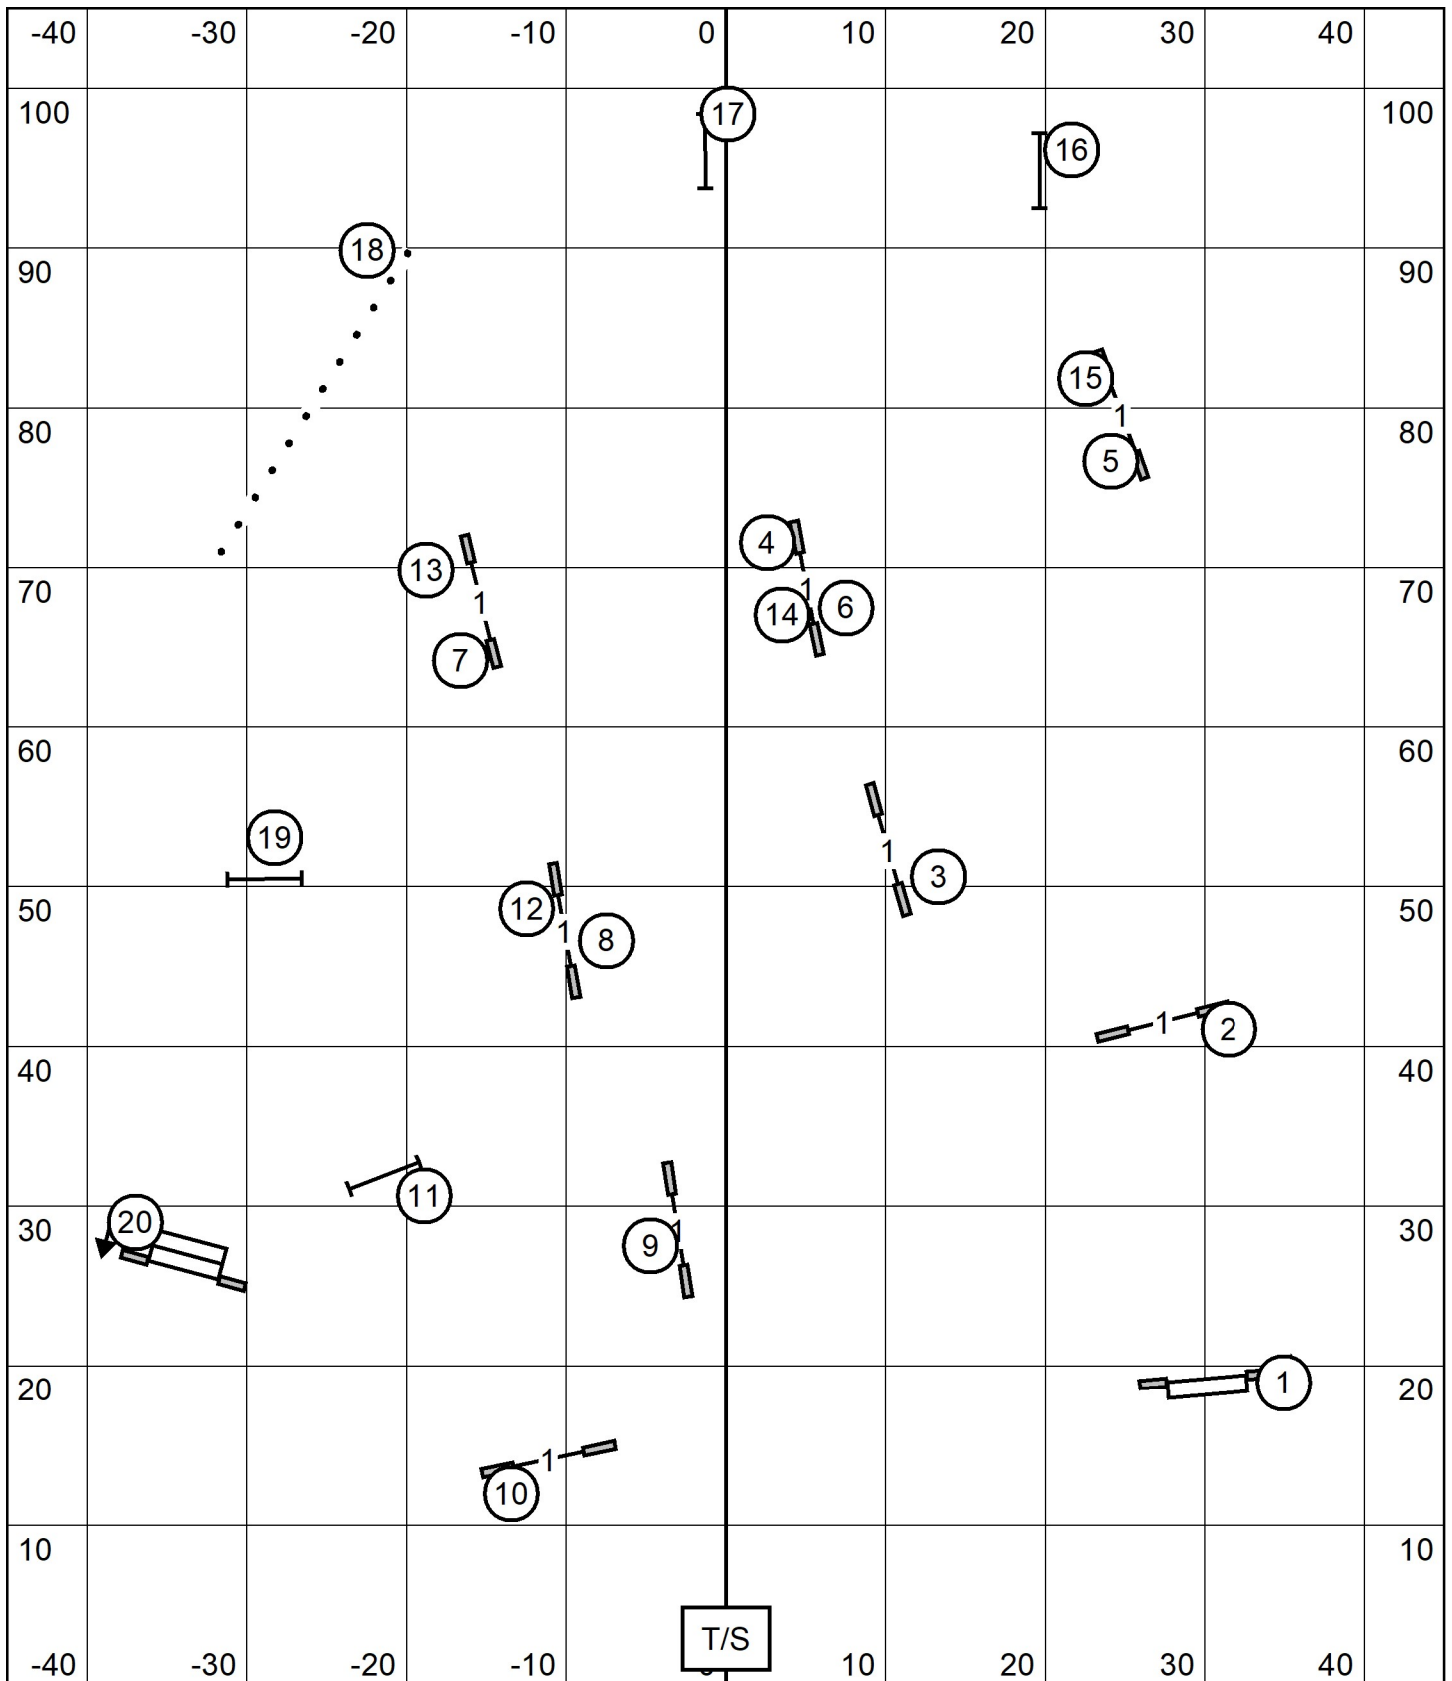

United States Australian Shepherd Assoc Grey Summit, MO
Indoors on Turf 90 x 105
Premier JWW April 15, 2022
Christie Bowers