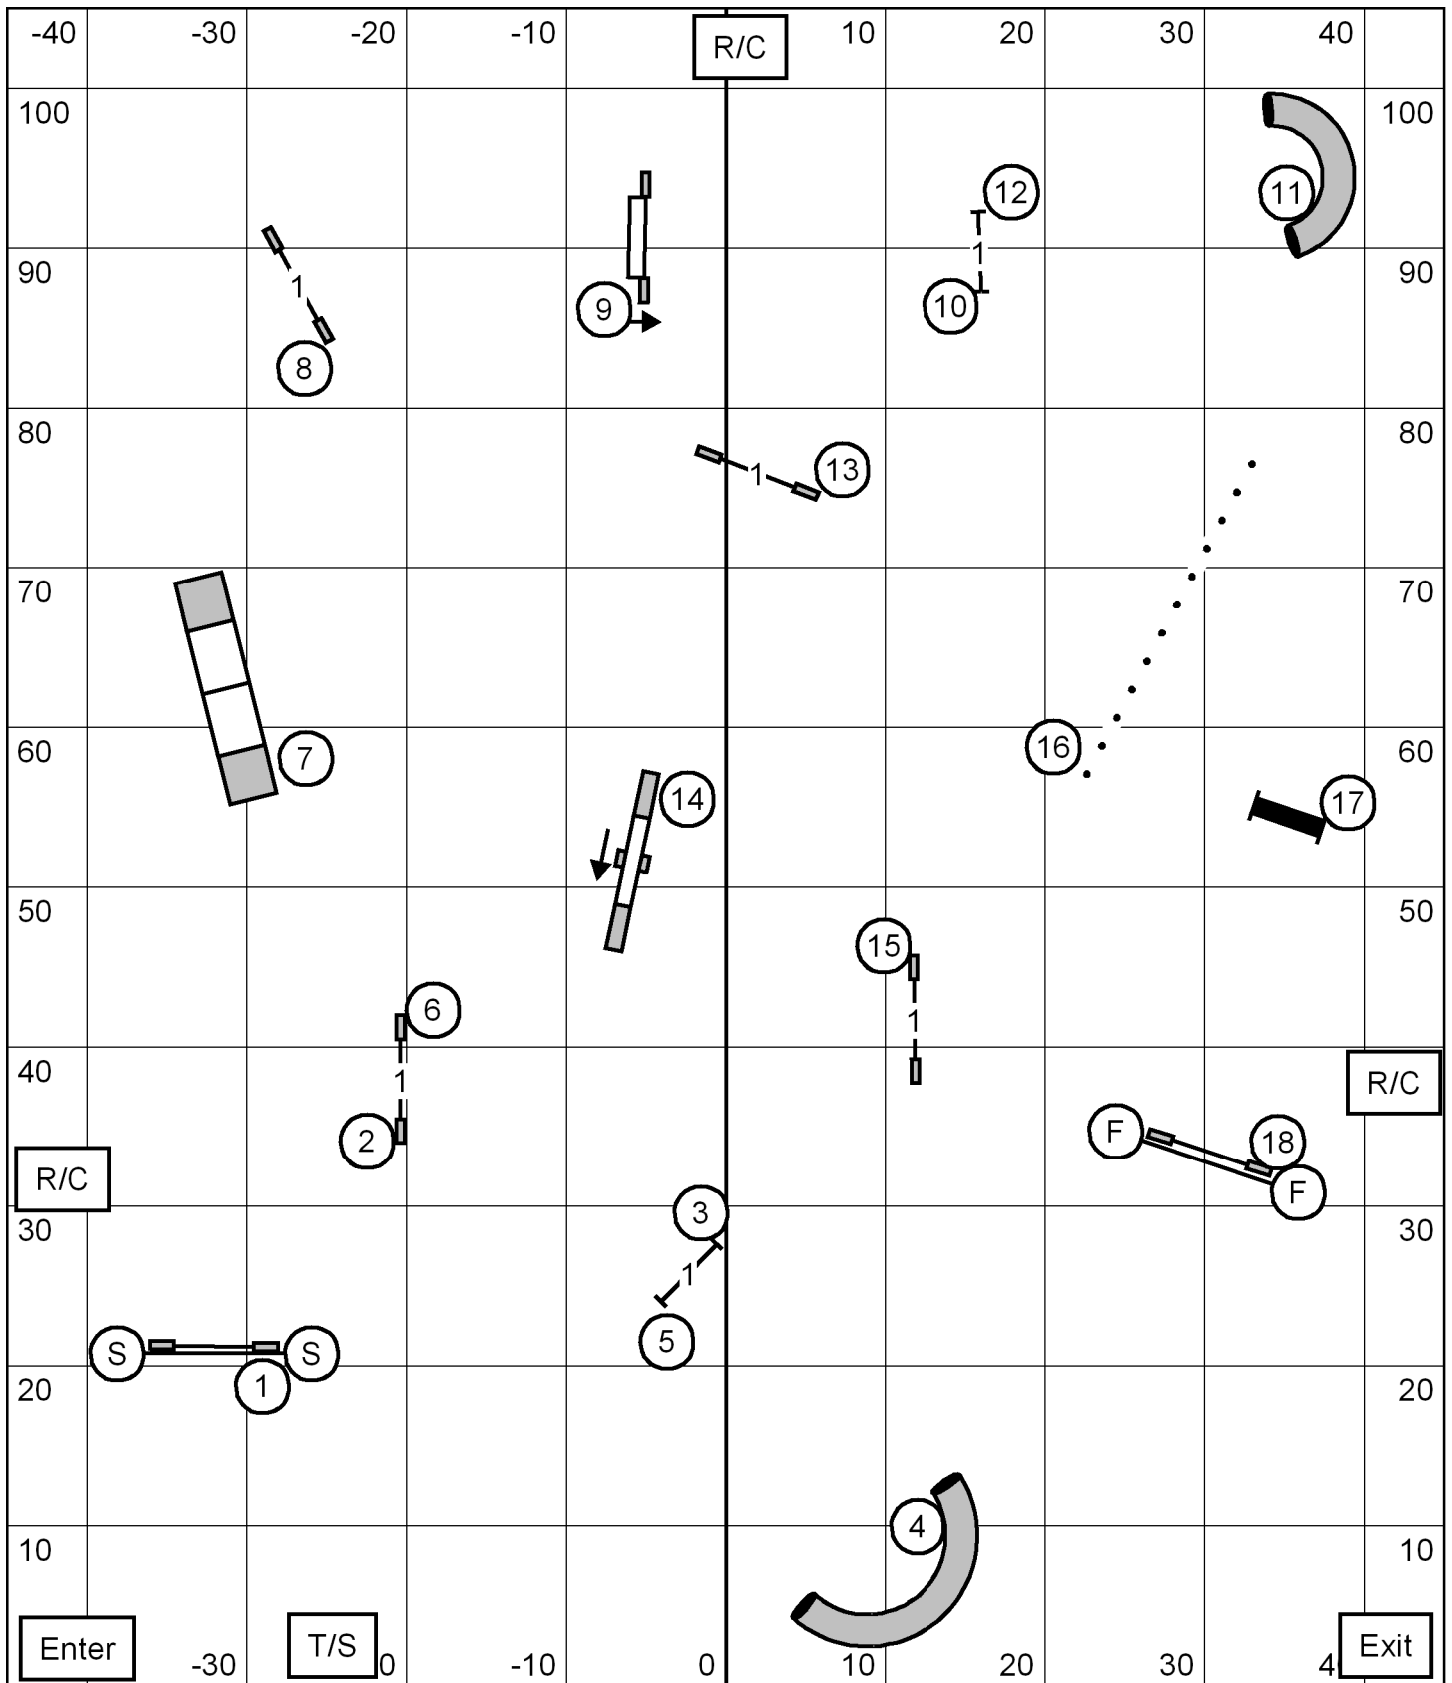

United States Australian Shepherd Association
TIME 2 BEAT
Friday April 15, 2022
Rick Fyfe