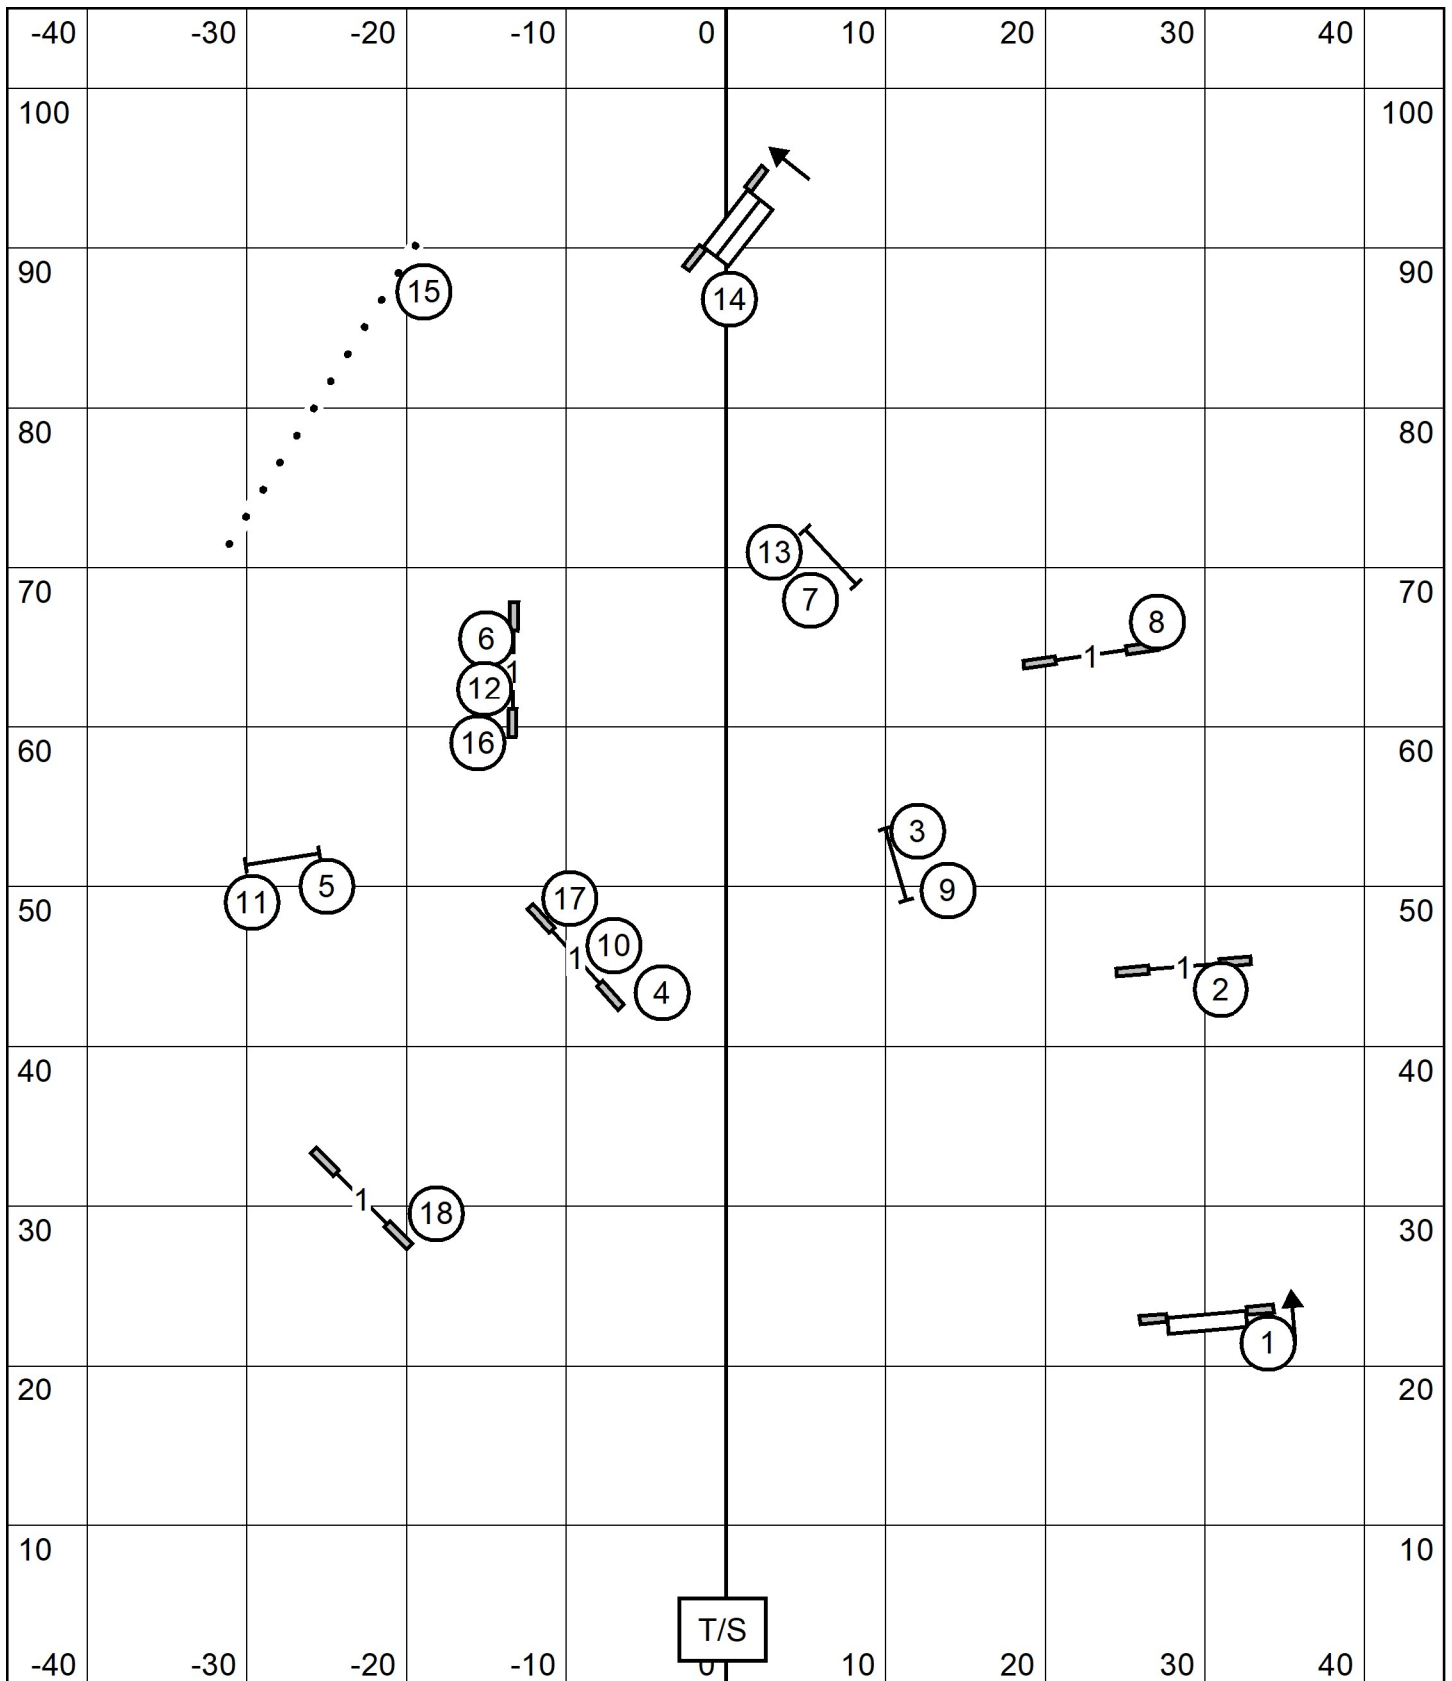

United States Australian Shepherd Assoc Grey Summit, MO
 Indoors on Turf 90 x 105
 Novice JWW April 15, 2022
 Christie Bowers

United States Australian Shepherd Assoc Grey Summit, MO
 Indoors on Turf 90 x 105
 Open JWW April 15, 2022
 Christie Bowers