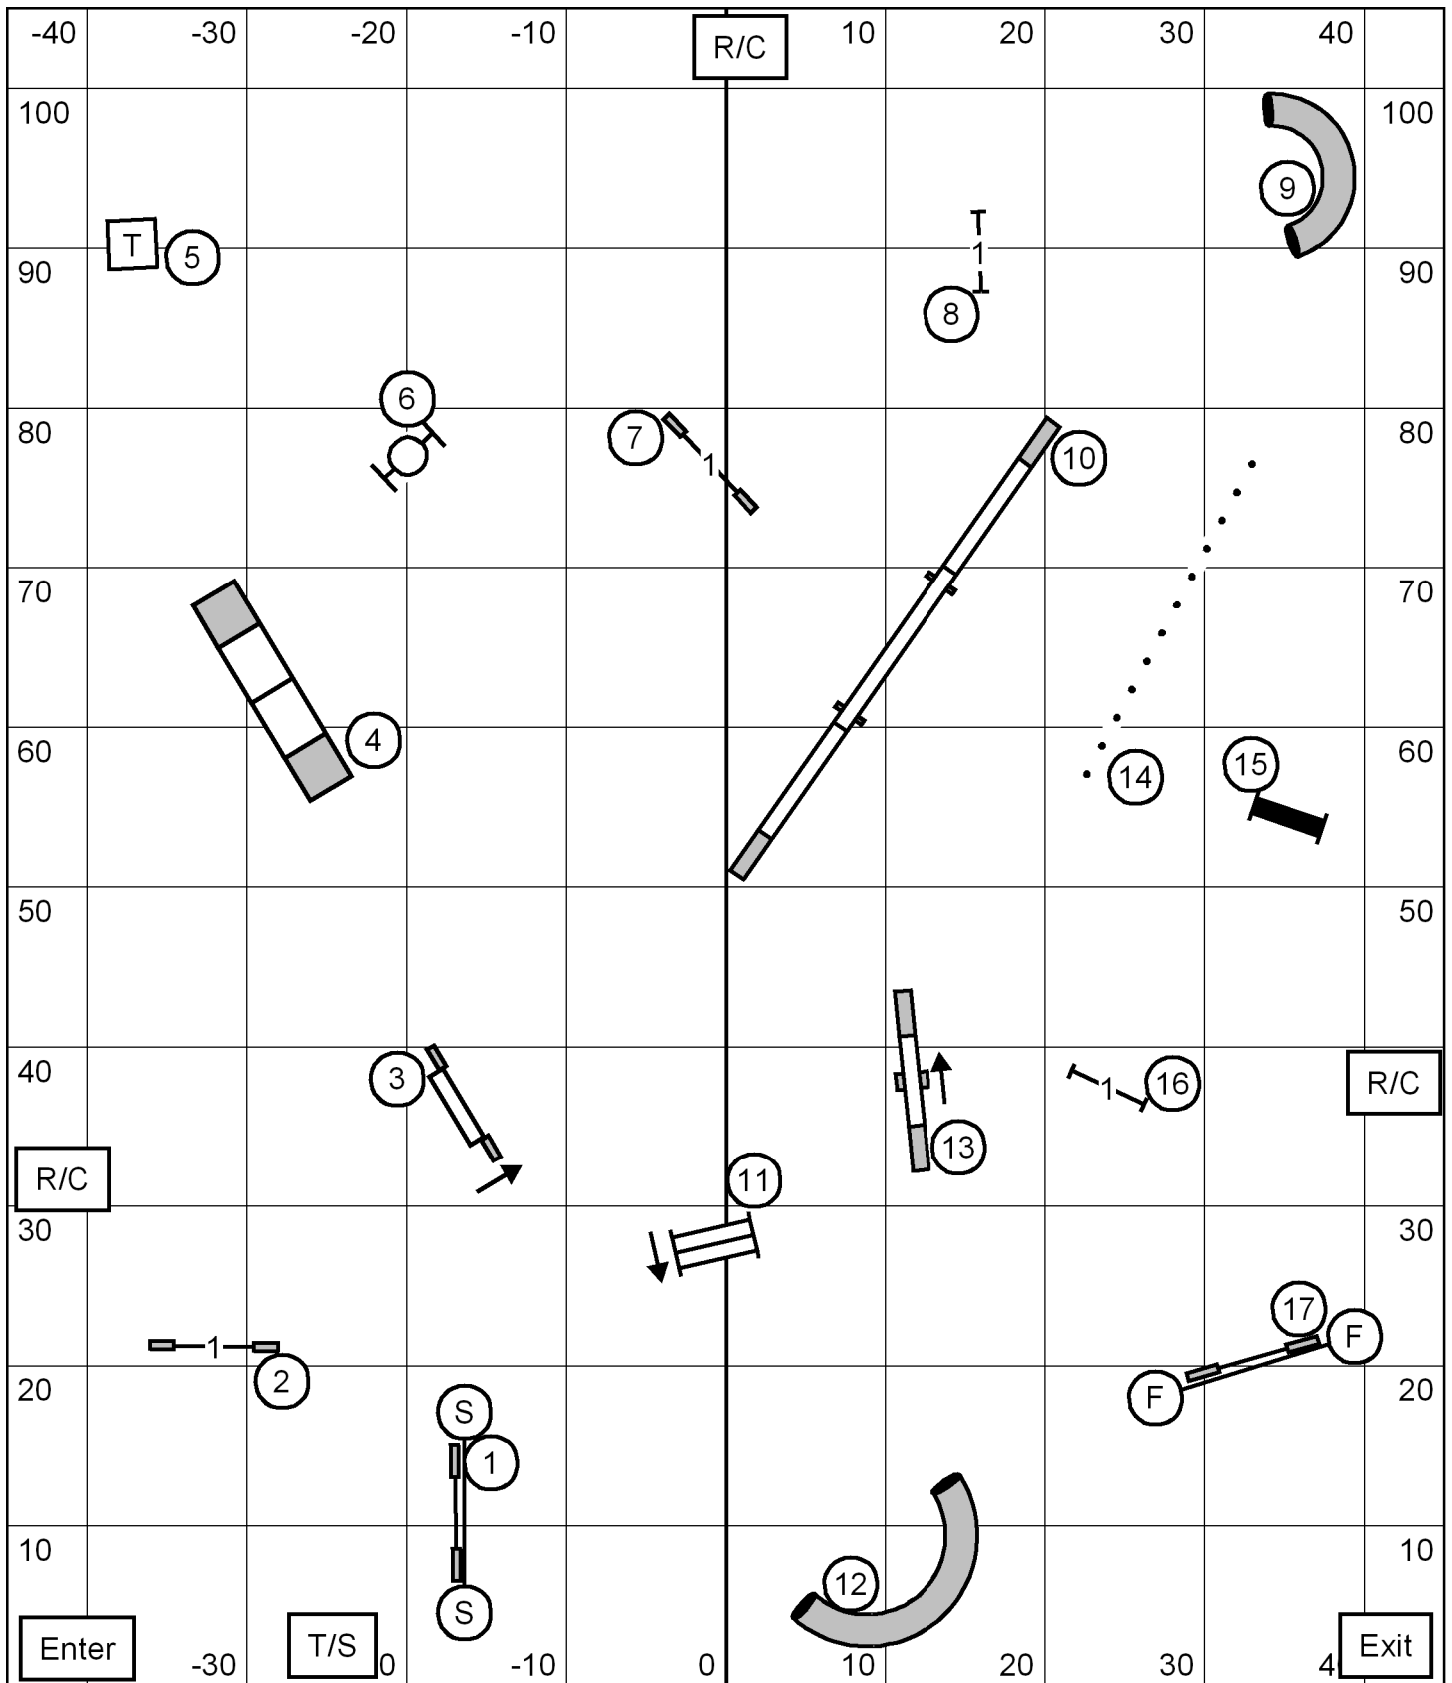

United States Australian Shepherd Association
OPEN STANDARD
Friday April 15, 2022
Rick Fyfe