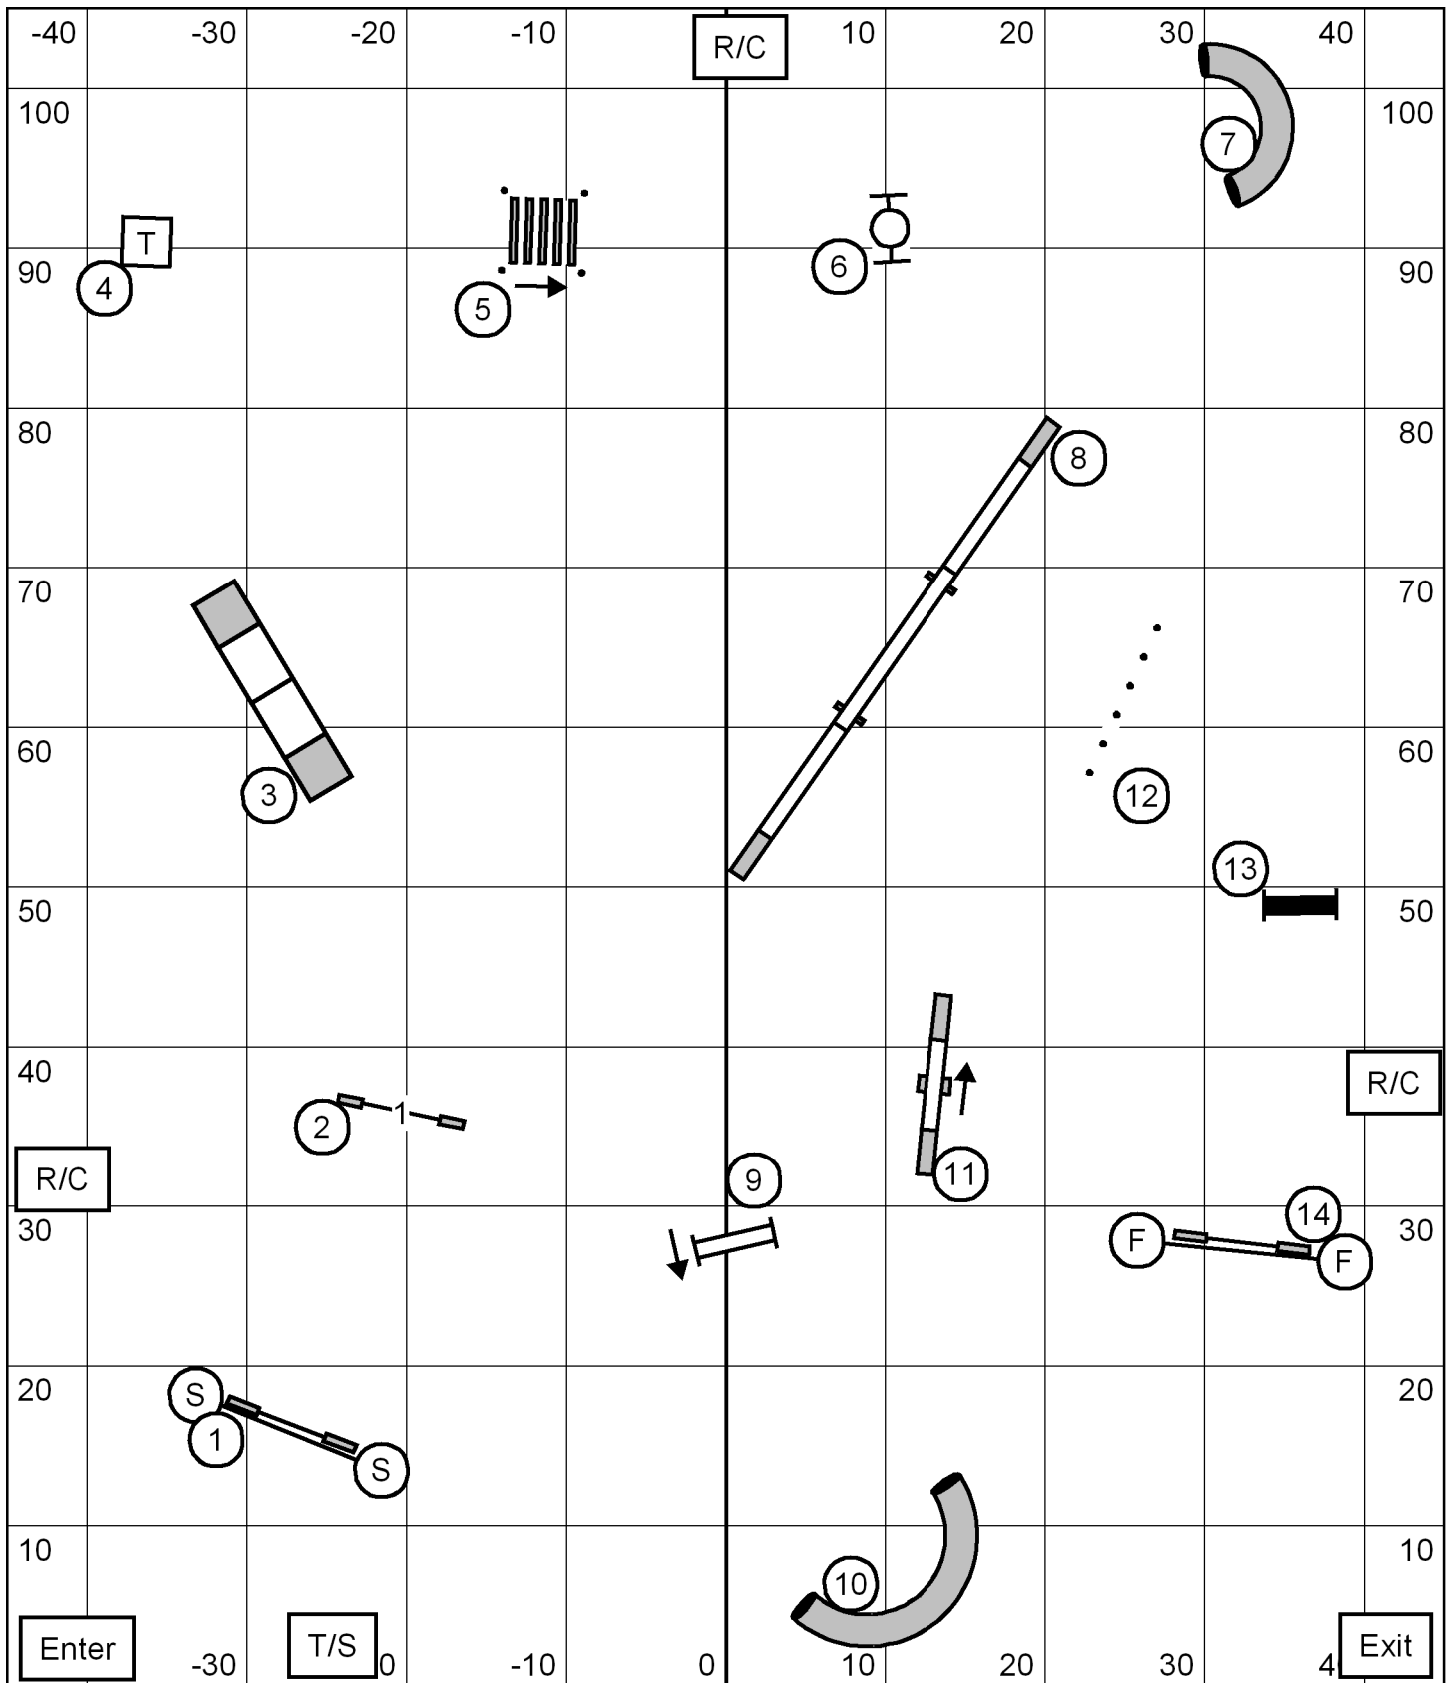

United States Australian Shepherd Association
NOVICE STANDARD
Friday April 15, 2022
Rick Fyfe