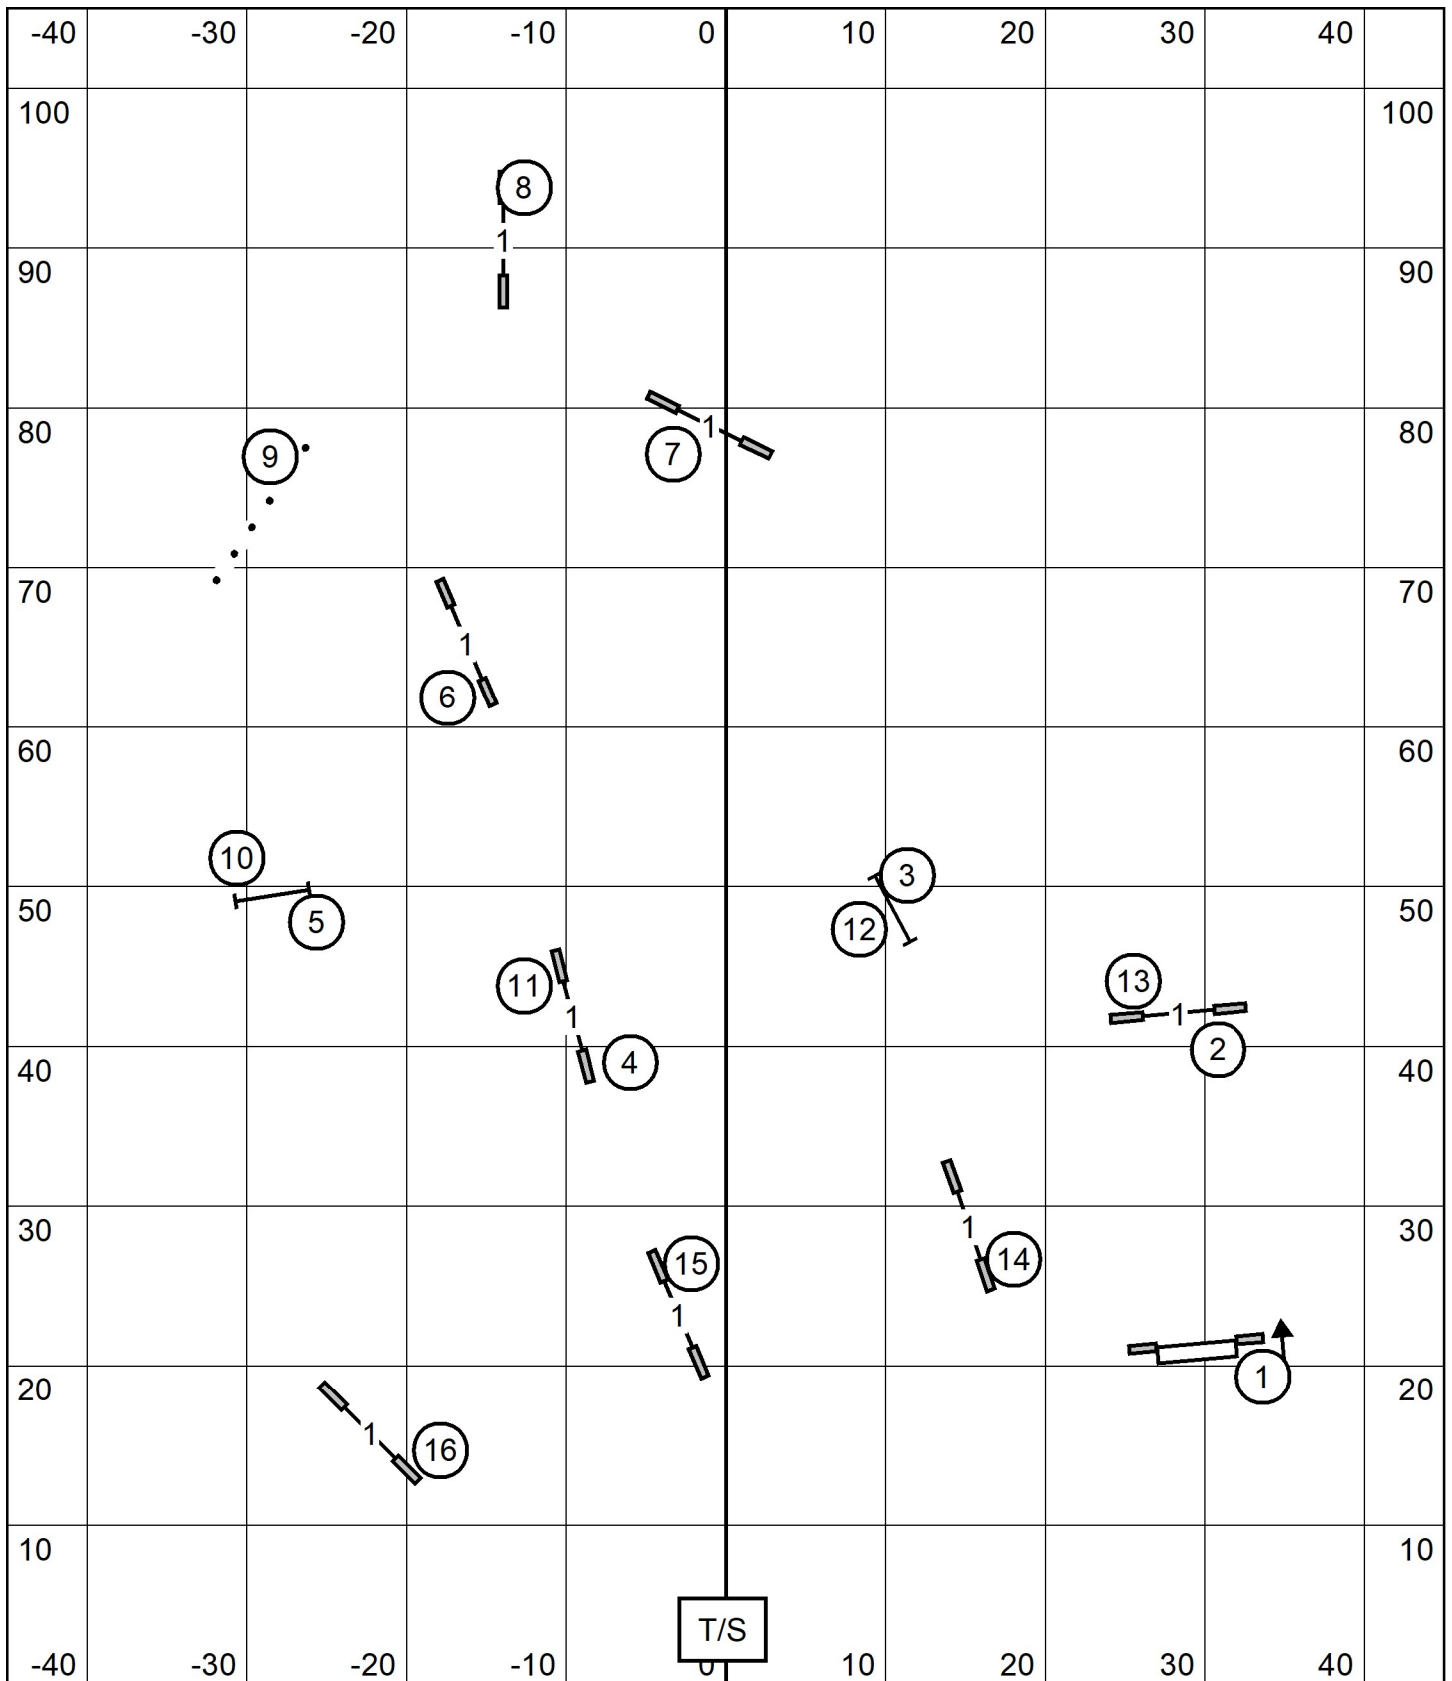

United States Australian Shepherd Assoc Grey Summit, MO
 Indoors on Turf 90 x 105
 Novice JWW April 15, 2022
 Christie Bowers

United States Australian Shepherd Assoc Grey Summit, MO
 Indoors on Turf 90 x 105
 Open JWW April 15, 2022
 Christie Bowers