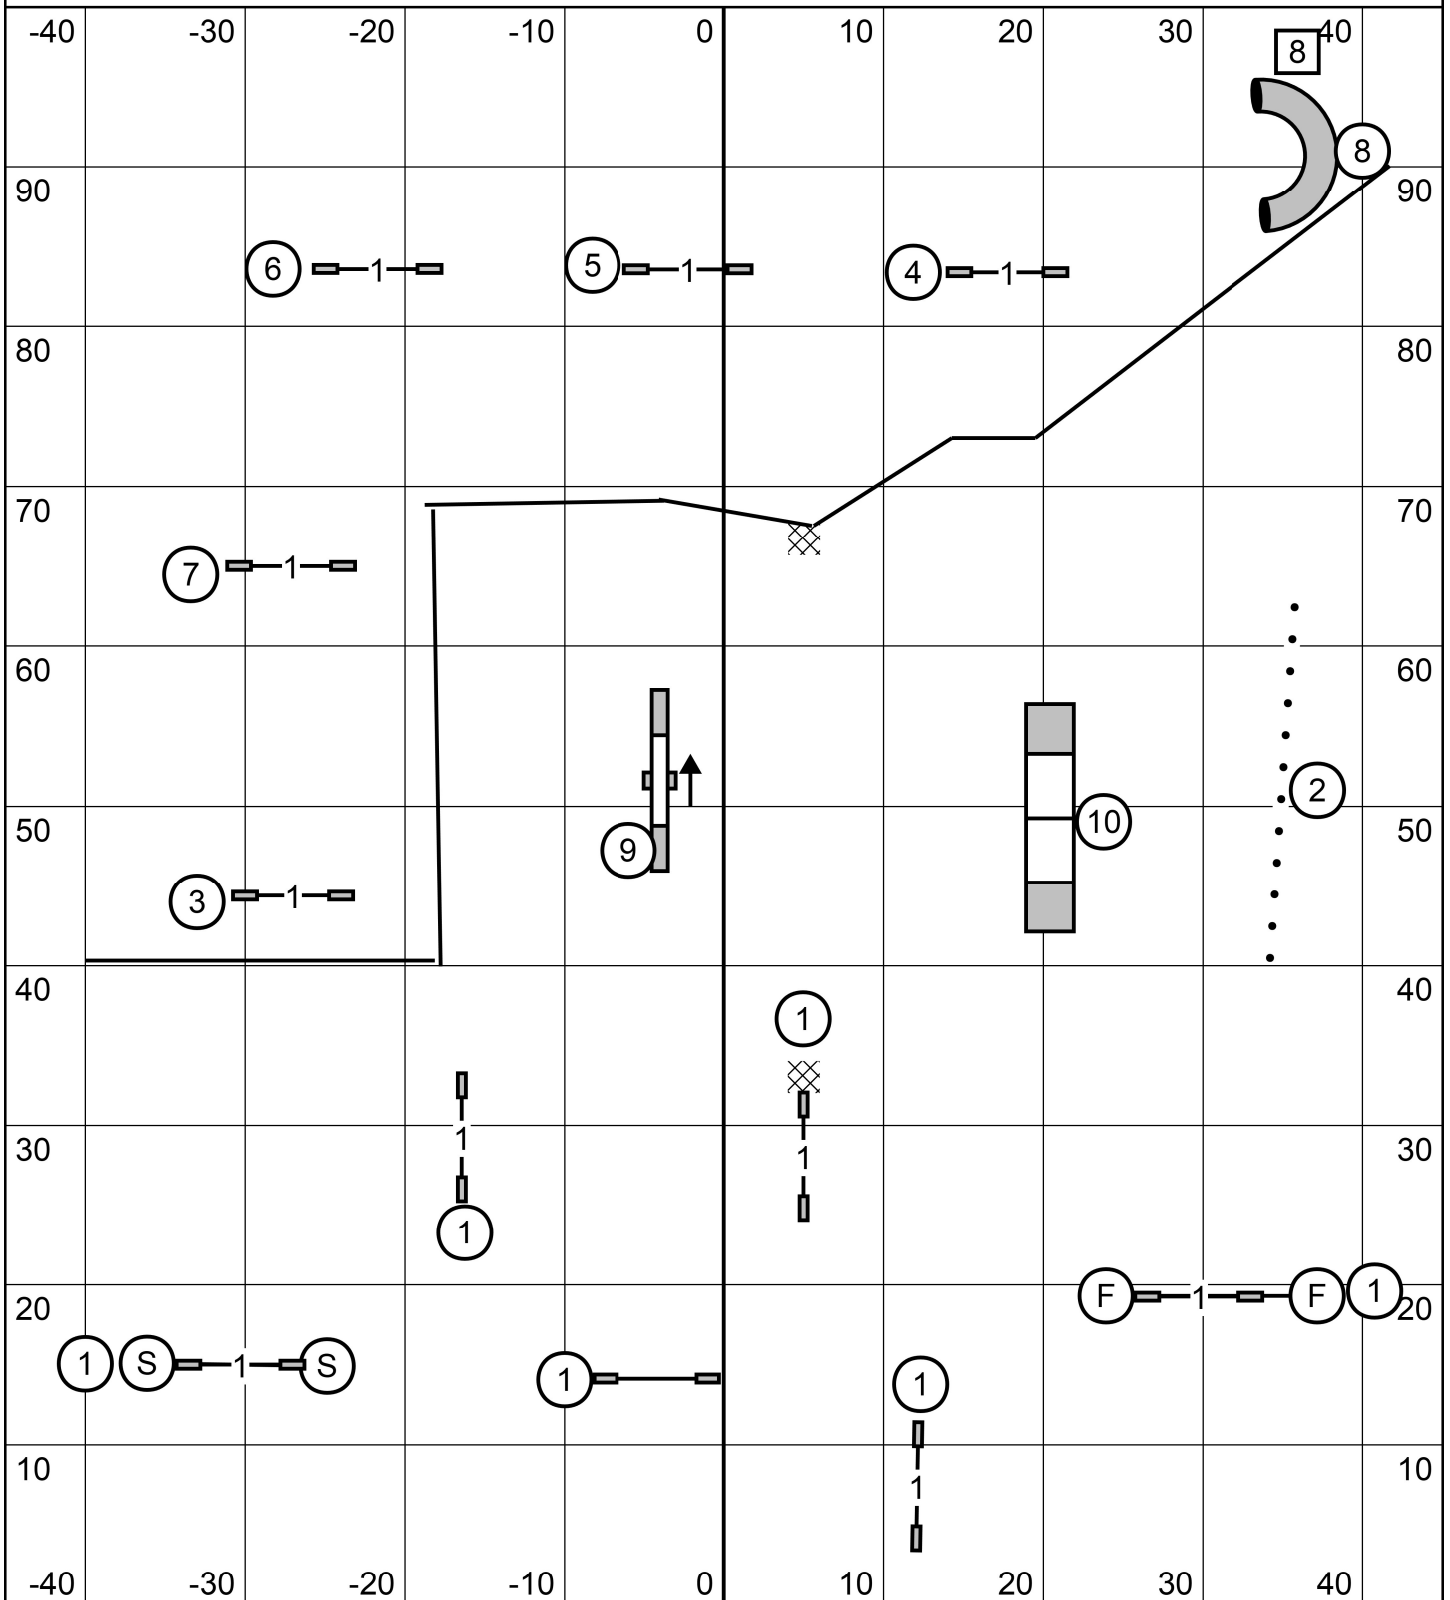

Triune Agility Club of SW Illinois
 Friday 5-3-24 FAST ALL CLASSES
 Judge Karl Blakely

EXC/MSTR send is 4-5-6 or 6-5-4 done as a serp
 OPEN send is 4- sq 8 in flow
 NOVICE send is 3-7 or 7-3 in flow

Triune Agility Club of SW Illinois
 Friday 5-3-24 PREMIER STD
 Judge Karl Blakely