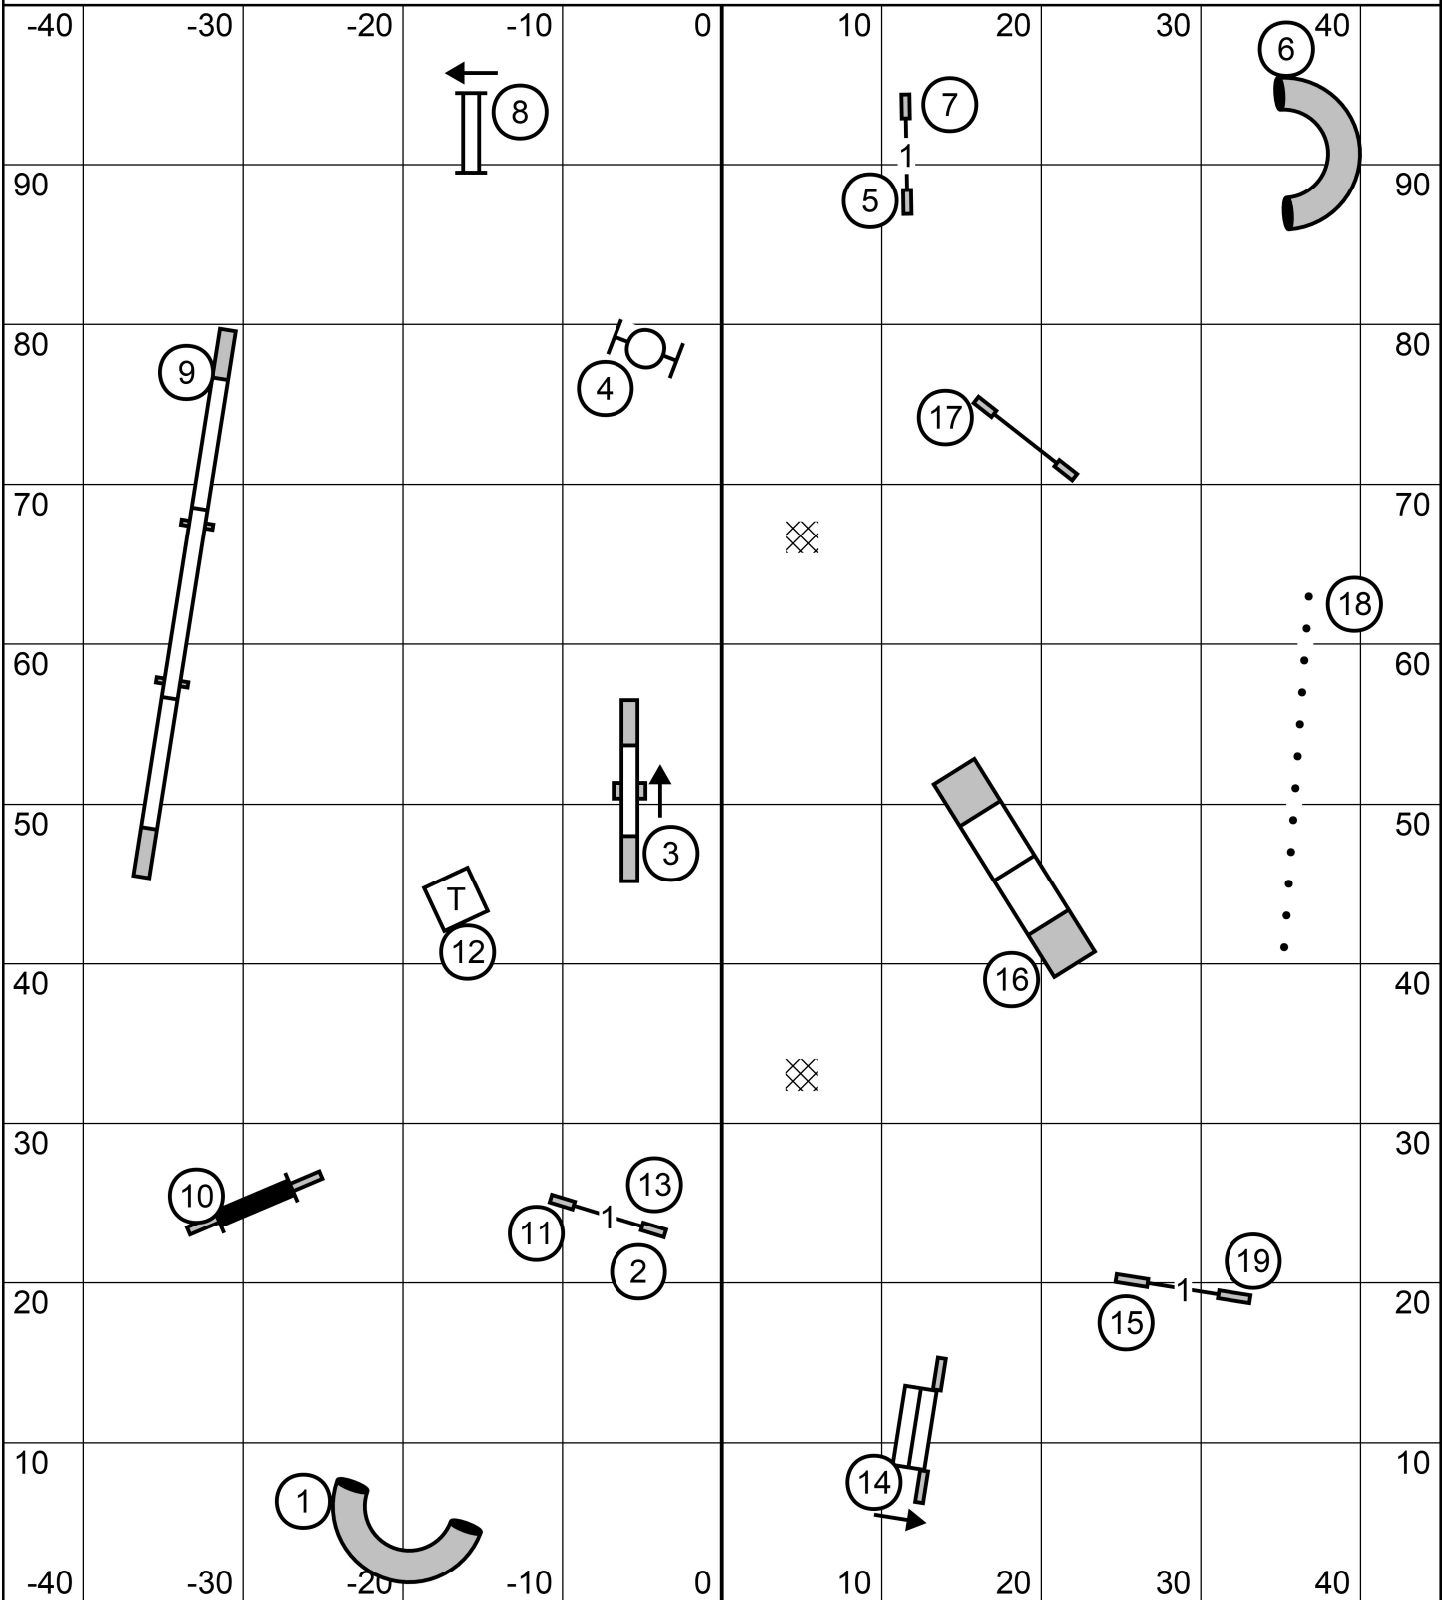

Triune Agility Club of SW Illinois
 Friday 5-3-24 FAST ALL CLASSES
 Judge Karl Blakely

EXC/MSTR send is 4-5-6 or 6-5-4 done as a serp
 OPEN send is 4- sq 8 in flow
 NOVICE send is 3-7 or 7-3 in flow

Triune Agility Club of SW Illinois
 Friday 5-3-24 PREMIER STD
 Judge Karl Blakely

Triune Agility Club of SW Illinois
 Friday 5-3-24 EXC/MSTR STD
 Judge Karl Blakely

Triune Agility Club of SW Illinois
 Friday 5-3-24 EXC/MSTR JWW
 Judge Karl Blakely