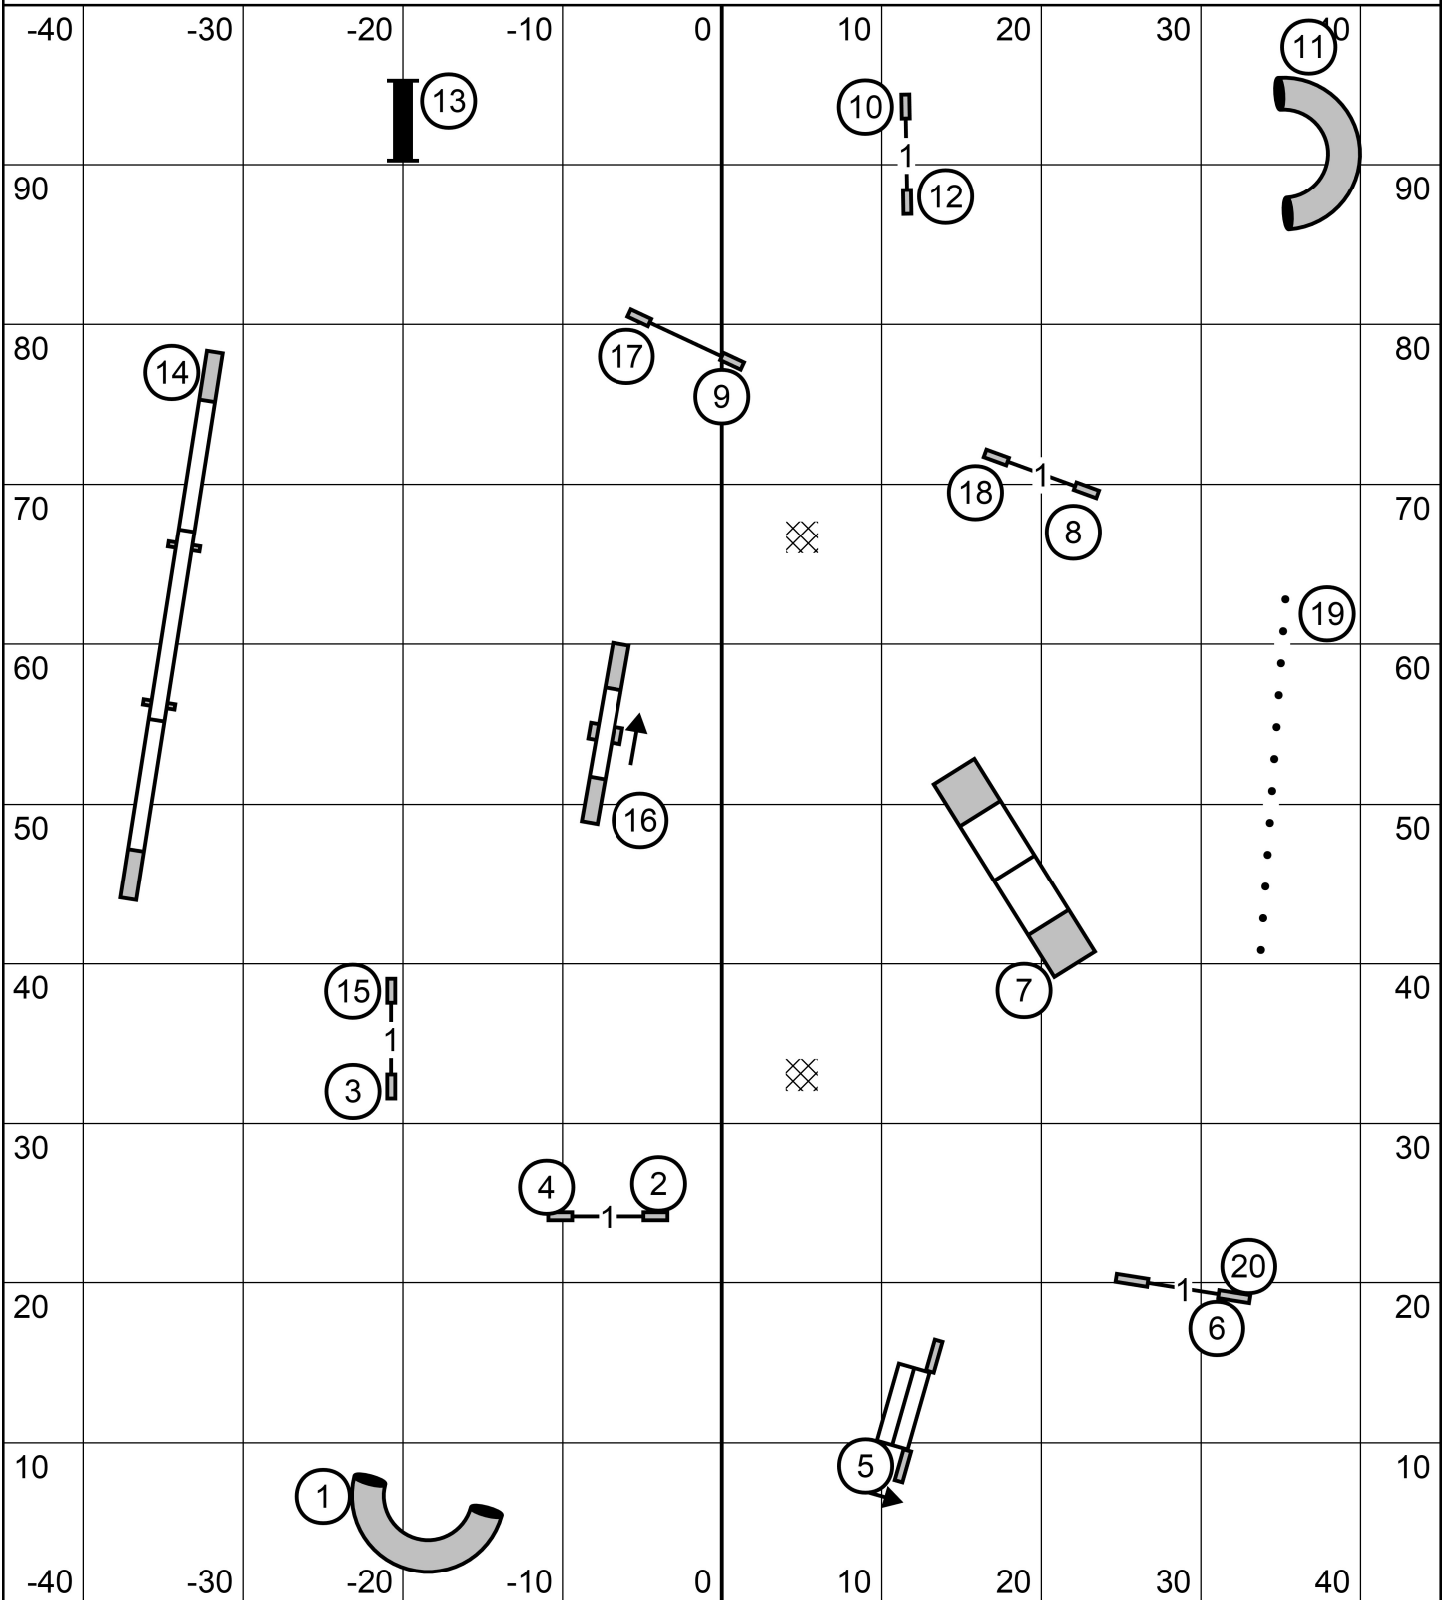

Triune Agility Club of SW Illinois
 Friday 5-3-24 FAST ALL CLASSES
 Judge Karl Blakely

EXC/MSTR send is 4-5-6 or 6-5-4 done as a serp
 OPEN send is 4- sq 8 in flow
 NOVICE send is 3-7 or 7-3 in flow

Triune Agility Club of SW Illinois
 Friday 5-3-24 PREMIER STD
 Judge Karl Blakely

Triune Agility Club of SW Illinois
 Friday 5-3-24 EXC/MSTR STD
 Judge Karl Blakely

Triune Agility Club of SW Illinois
 Friday 5-3-24 EXC/MSTR JWW
 Judge Karl Blakely