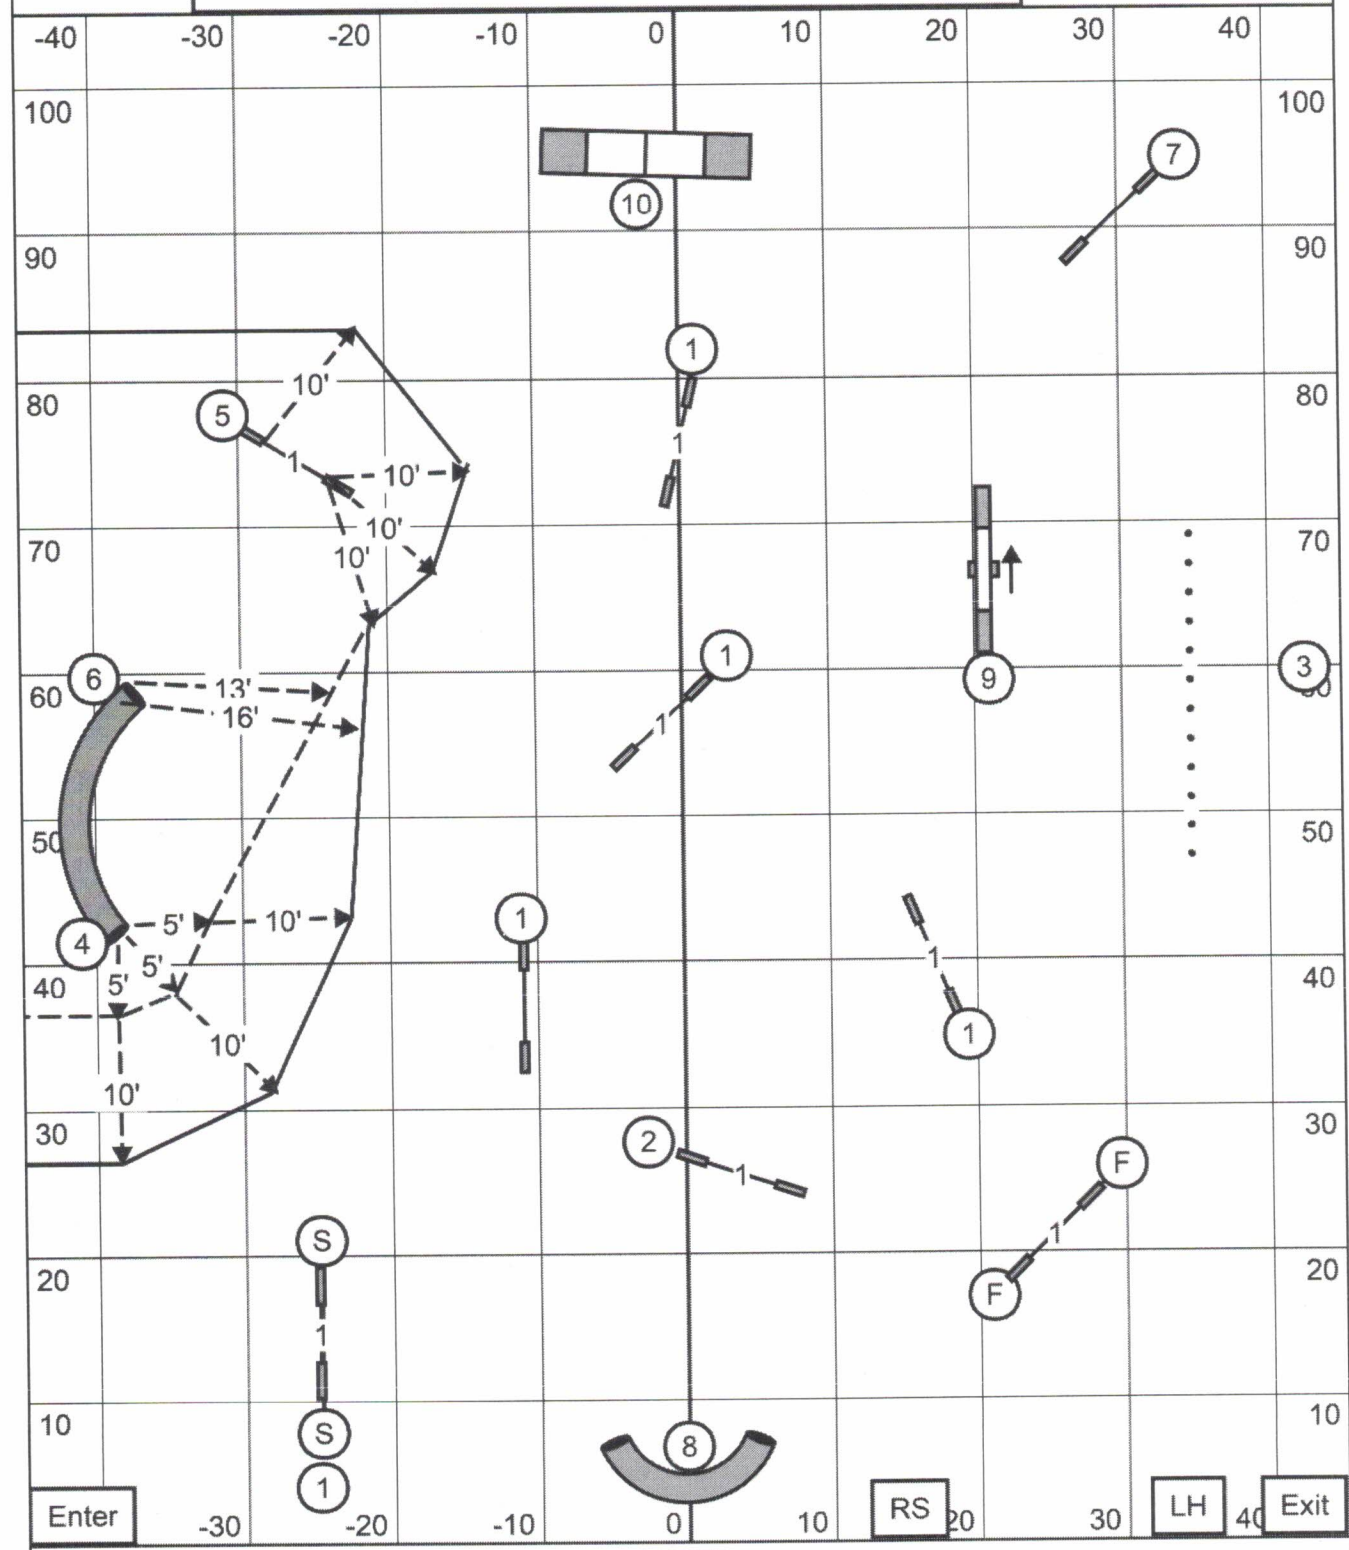

BONUS EXC 4 - 5 - 6 Solid Line in Flow
Open 5 - 6 Solid Line in Flow
Nov 4 - 5 Dashed Line to Solid Line

E O N

Gateway Agility Club Gray Summit, MO Indoors on
 Turf E O N Fast 11/24/2023 E-Timing Craig Josling

FST

NOV

Gateway Agility Club Gray Summit, MO Indoors on
Turf Novice STD 11/24/2023 E-Timing Craig Josling

STD

T/S

OPN

Gateway Agility Club Gray Summit, MO Indoors on
Turf Open STD 11/24/2023 E-Timing Craig Josling