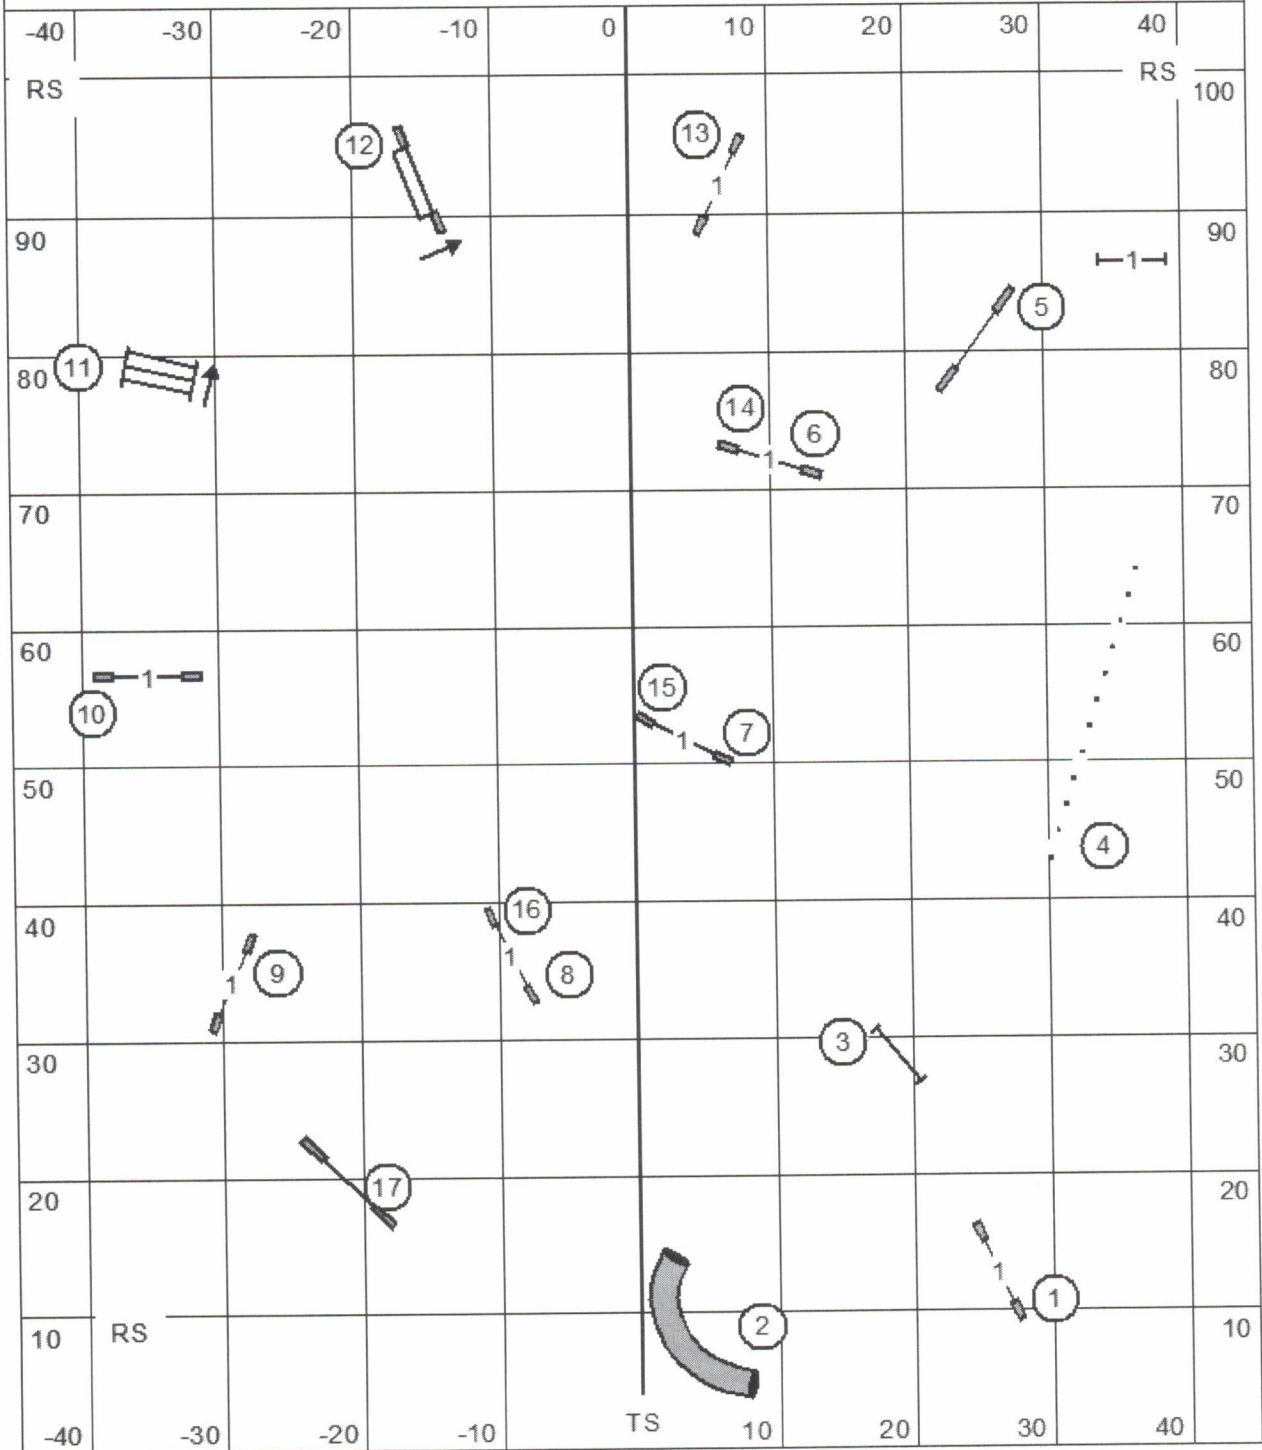

Gateway Agility Club - Grey Summit, IL
Judge: Lisa Potts
Friday November 24, 2023
Open JWW