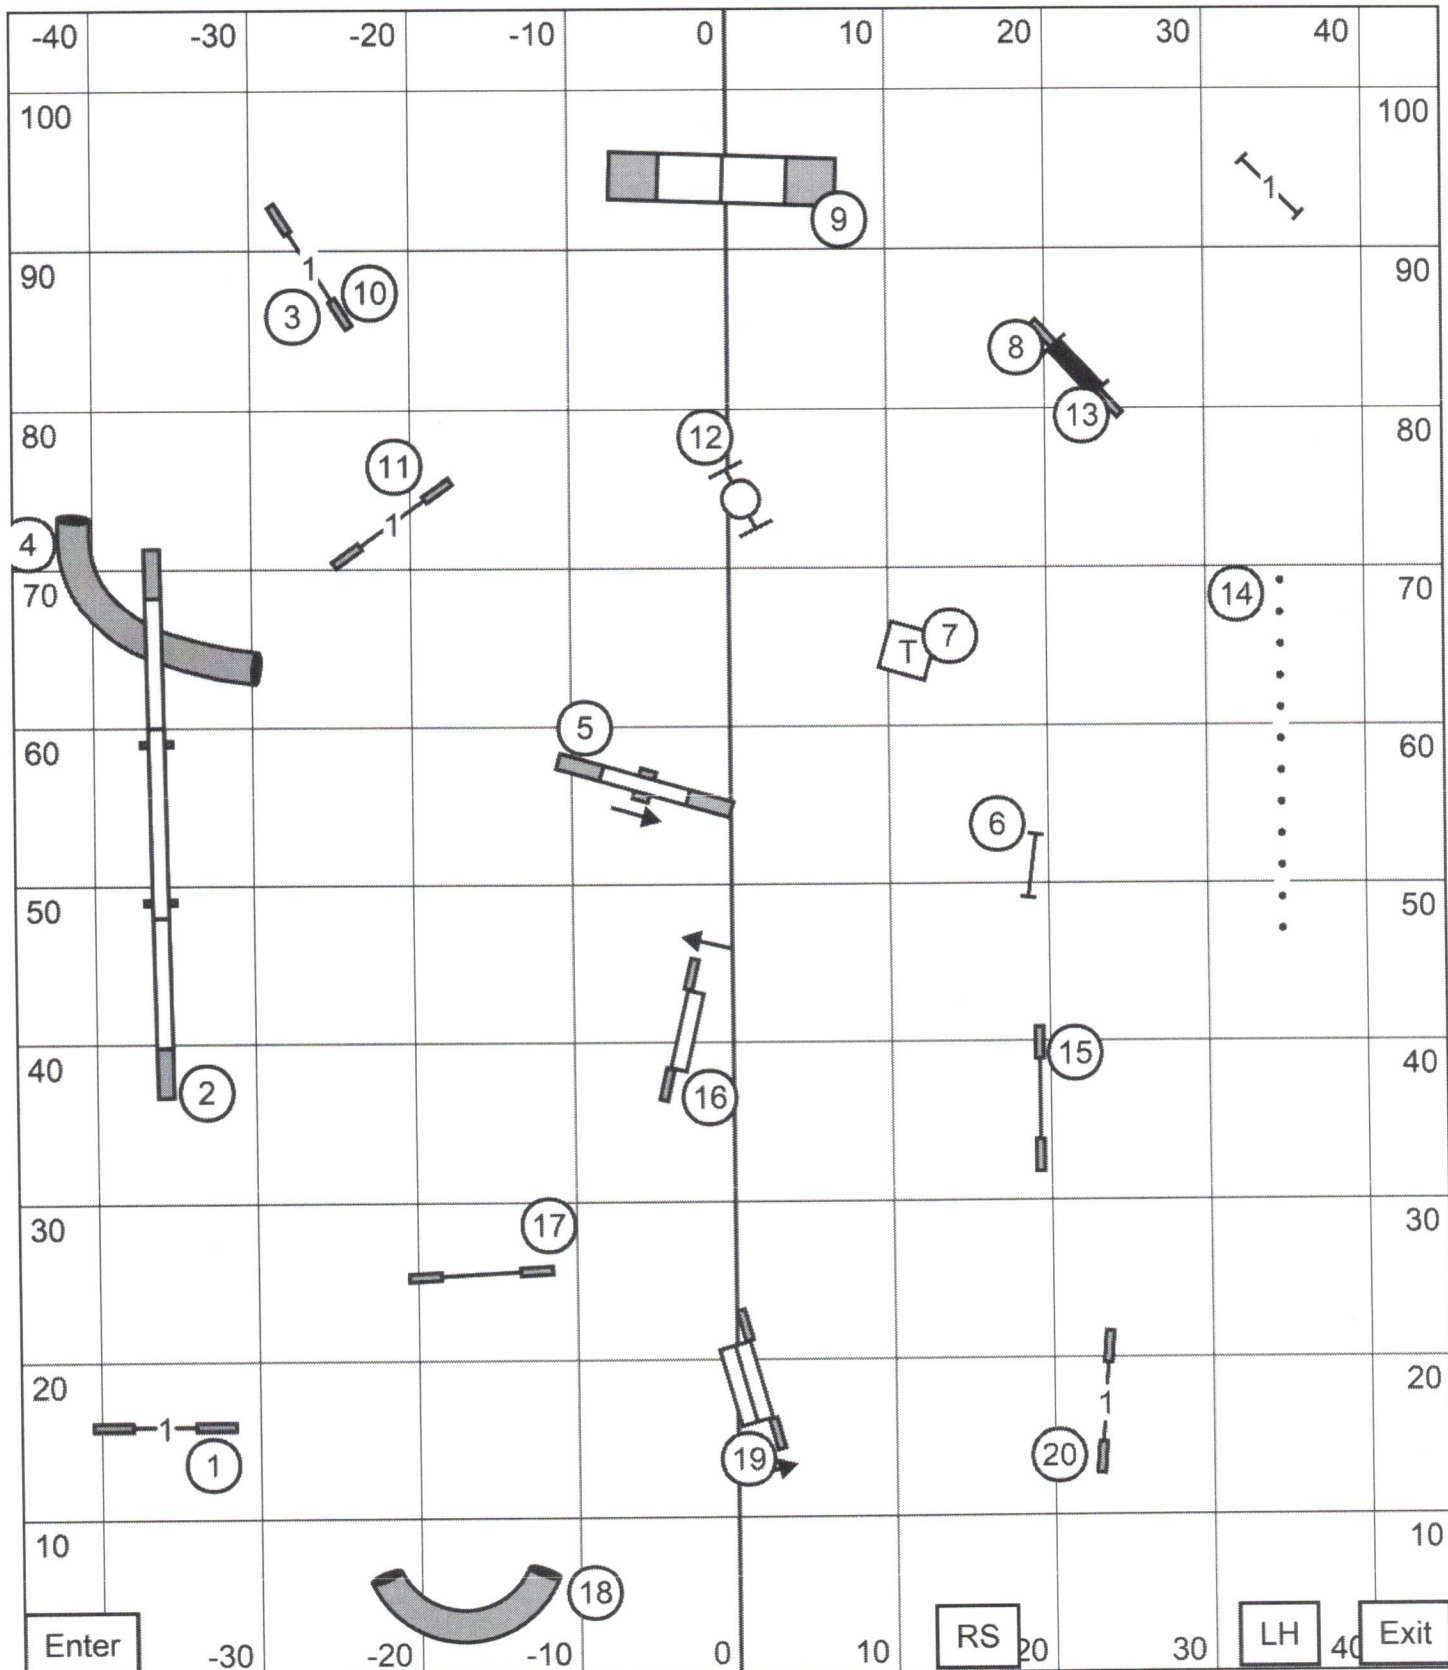

EXC

Gateway Agility Club Gray Summit, MO Indoors on Turf
EXC STD 11/24/2023 E-Timing Craig Josling

STD