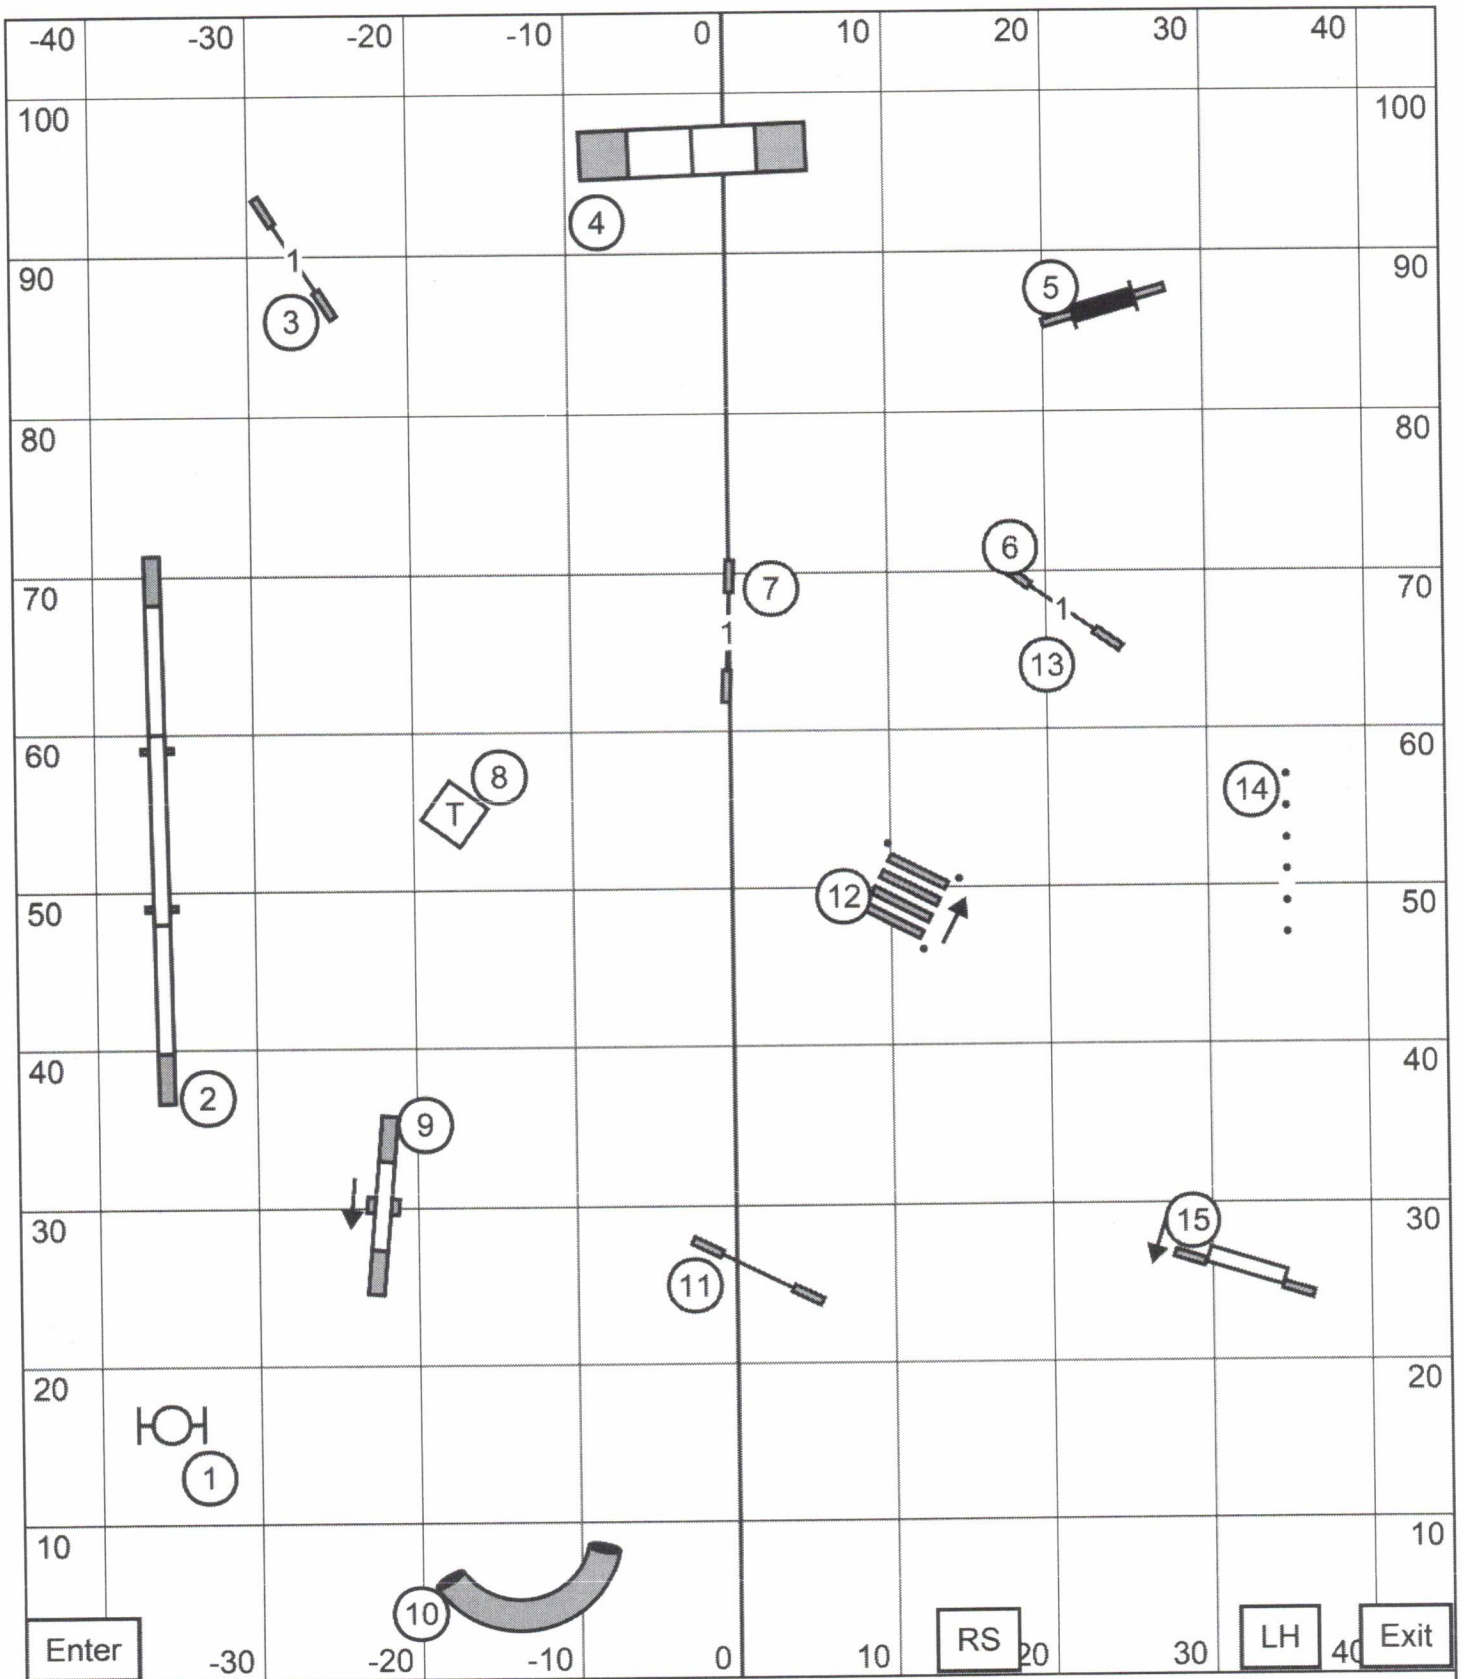

BONUS EXC 4 - 5 - 6 Solid Line in Flow
Open 5 - 6 Solid Line in Flow
Nov 4 - 5 Dashed Line to Solid Line

E O N

Gateway Agility Club Gray Summit, MO Indoors on
 Turf E O N Fast 11/24/2023 E-Timing Craig Josling

FST

NOV

Gateway Agility Club Gray Summit, MO Indoors on
Turf Novice STD 11/24/2023 E-Timing Craig Josling

STD

T/S

OPN

Gateway Agility Club Gray Summit, MO Indoors on
Turf Open STD 11/24/2023 E-Timing Craig Josling