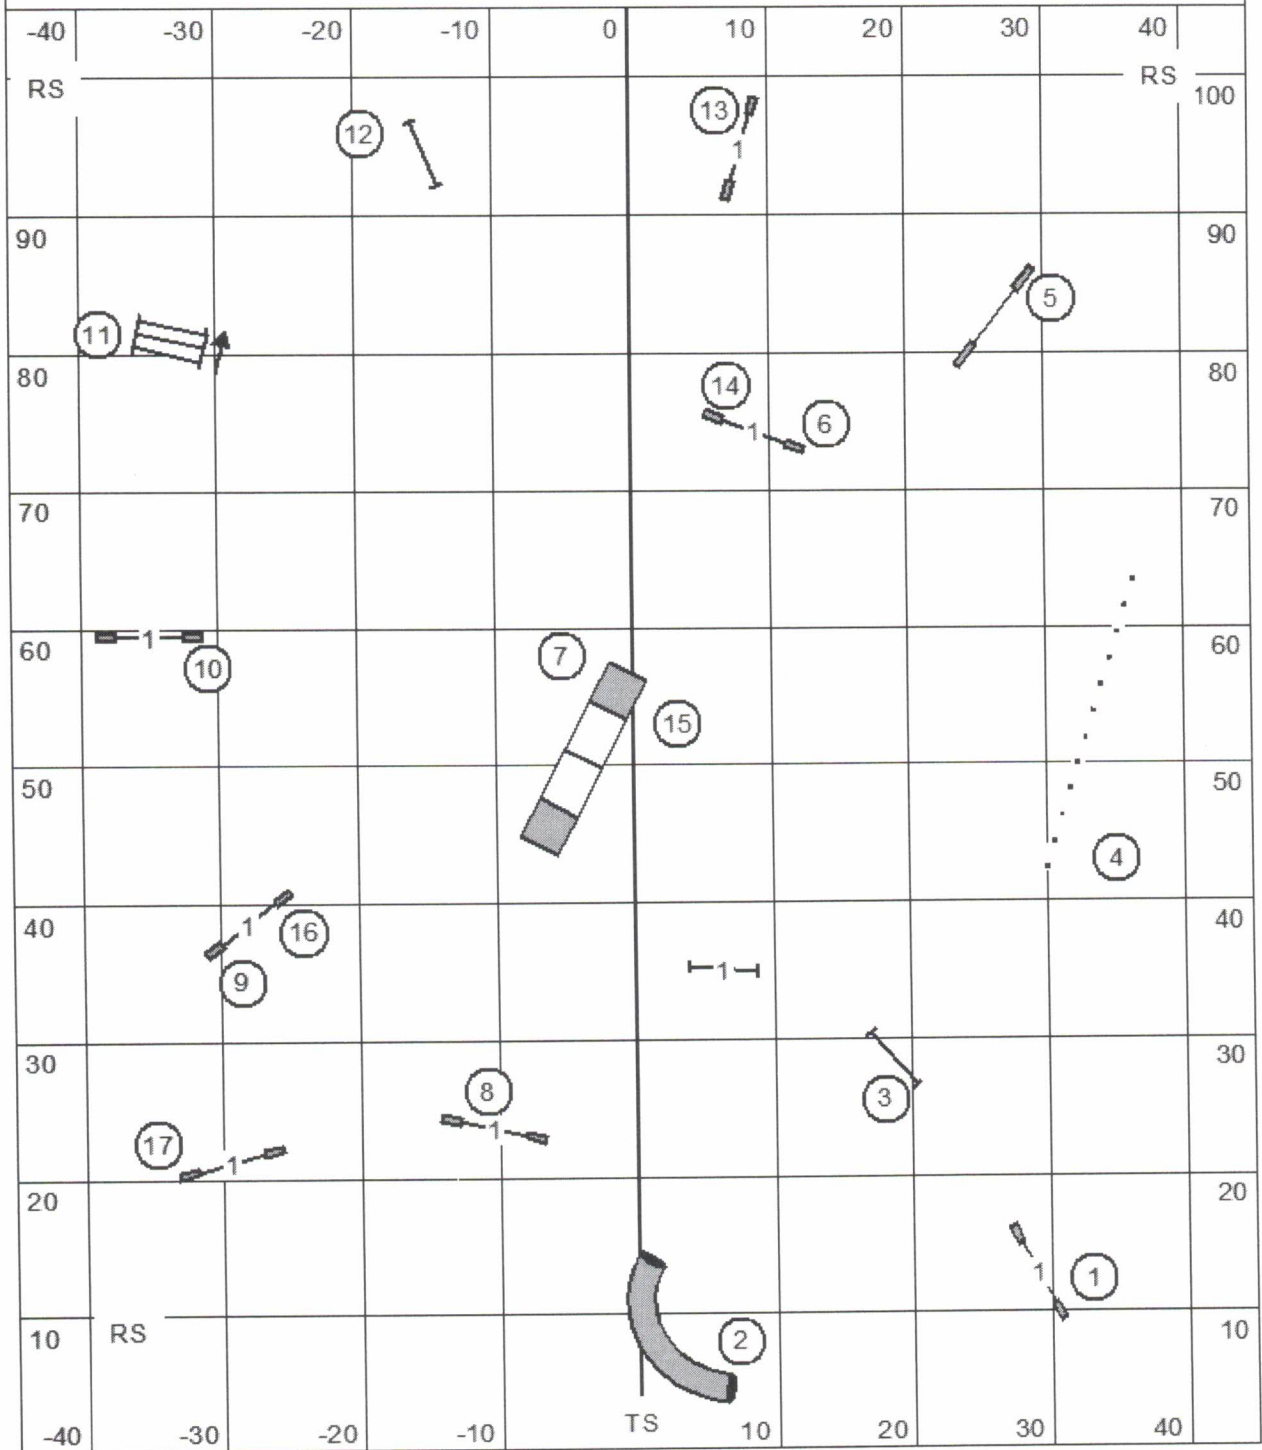

Gateway Agility Club - Grey Summit, IL
Judge: Lisa Potts
Friday November 24, 2023
Time to Beat