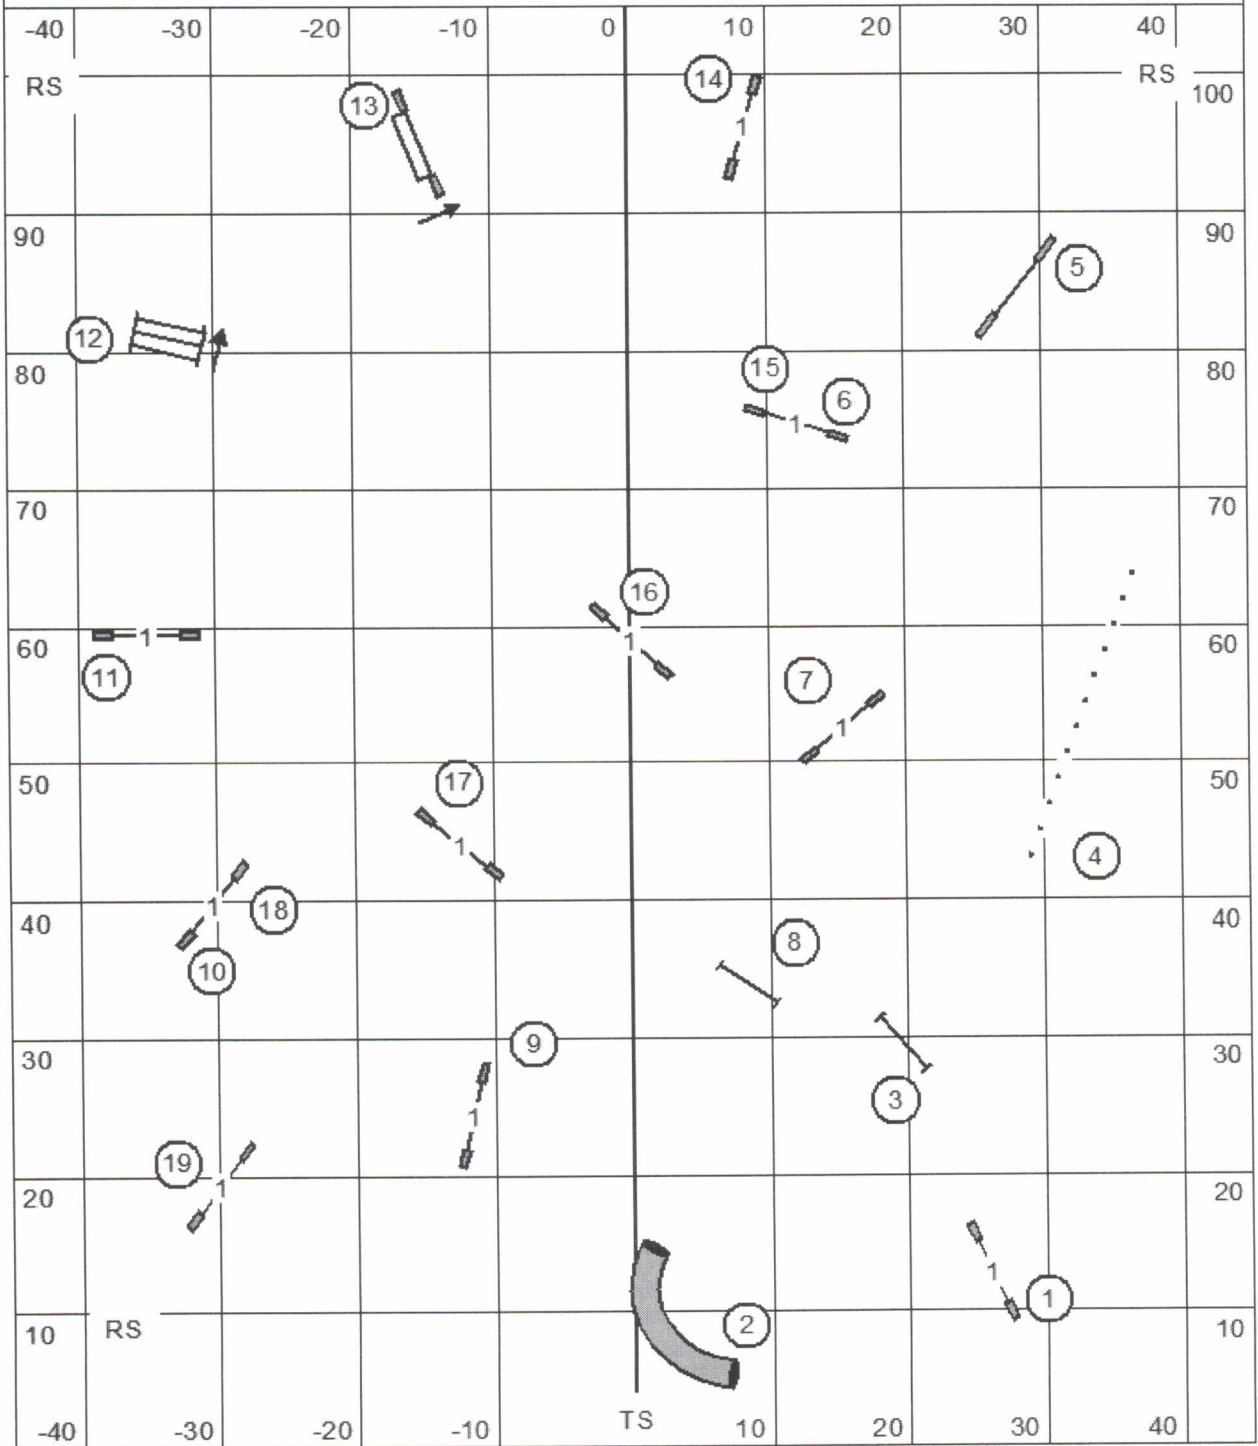

Gateway Agility Club - Grey Summit, IL
Judge: Lisa Potts
Friday November 24, 2023
EM JWW