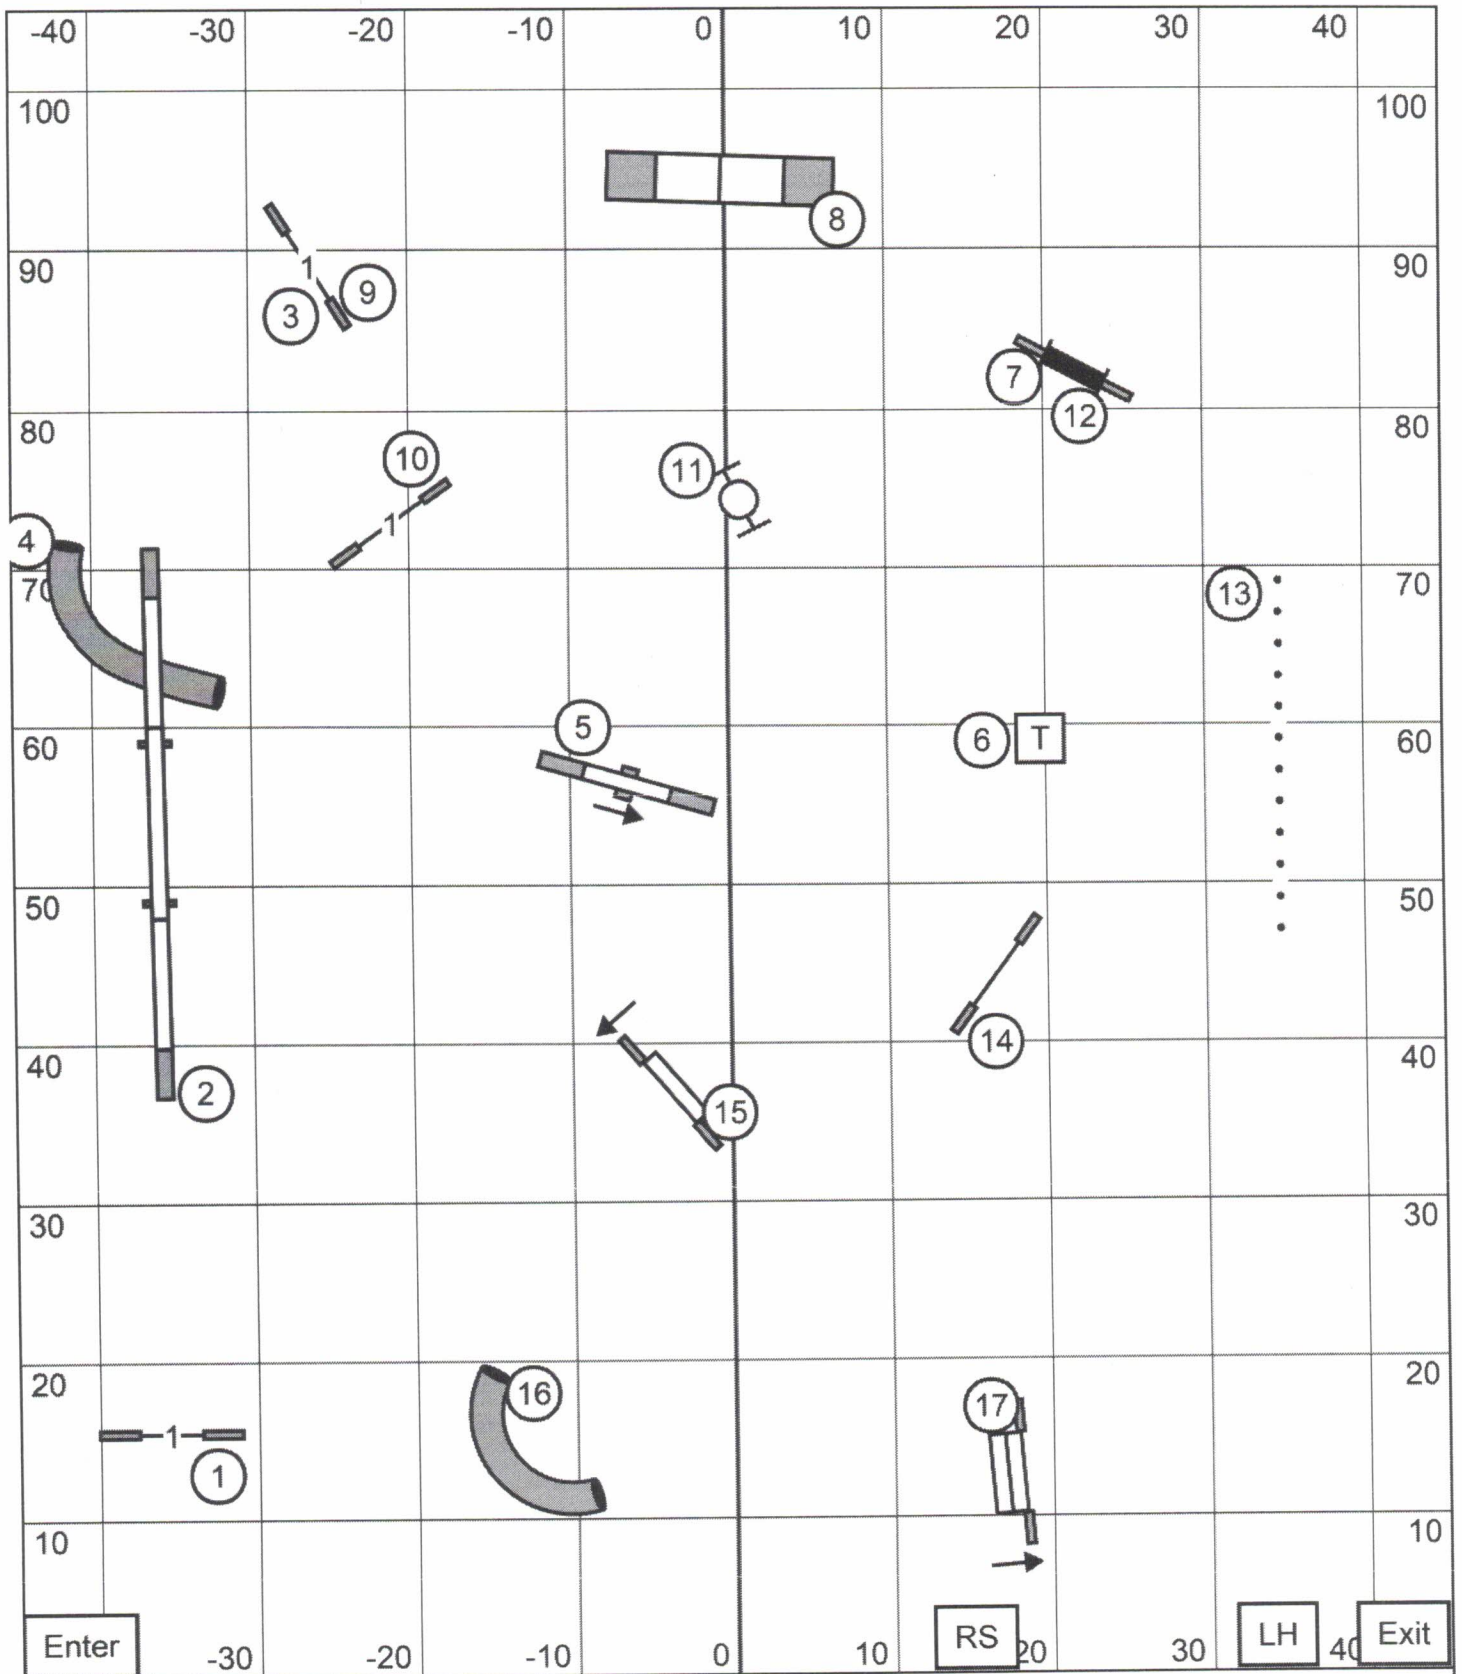

BONUS EXC 4 - 5 - 6 Solid Line in Flow
Open 5 - 6 Solid Line in Flow
Nov 4 - 5 Dashed Line to Solid Line

E O N

Gateway Agility Club Gray Summit, MO Indoors on
 Turf E O N Fast 11/24/2023 E-Timing Craig Josling

FST

NOV

Gateway Agility Club Gray Summit, MO Indoors on
Turf Novice STD 11/24/2023 E-Timing Craig Josling

STD

T/S

OPN

Gateway Agility Club Gray Summit, MO Indoors on
Turf Open STD 11/24/2023 E-Timing Craig Josling