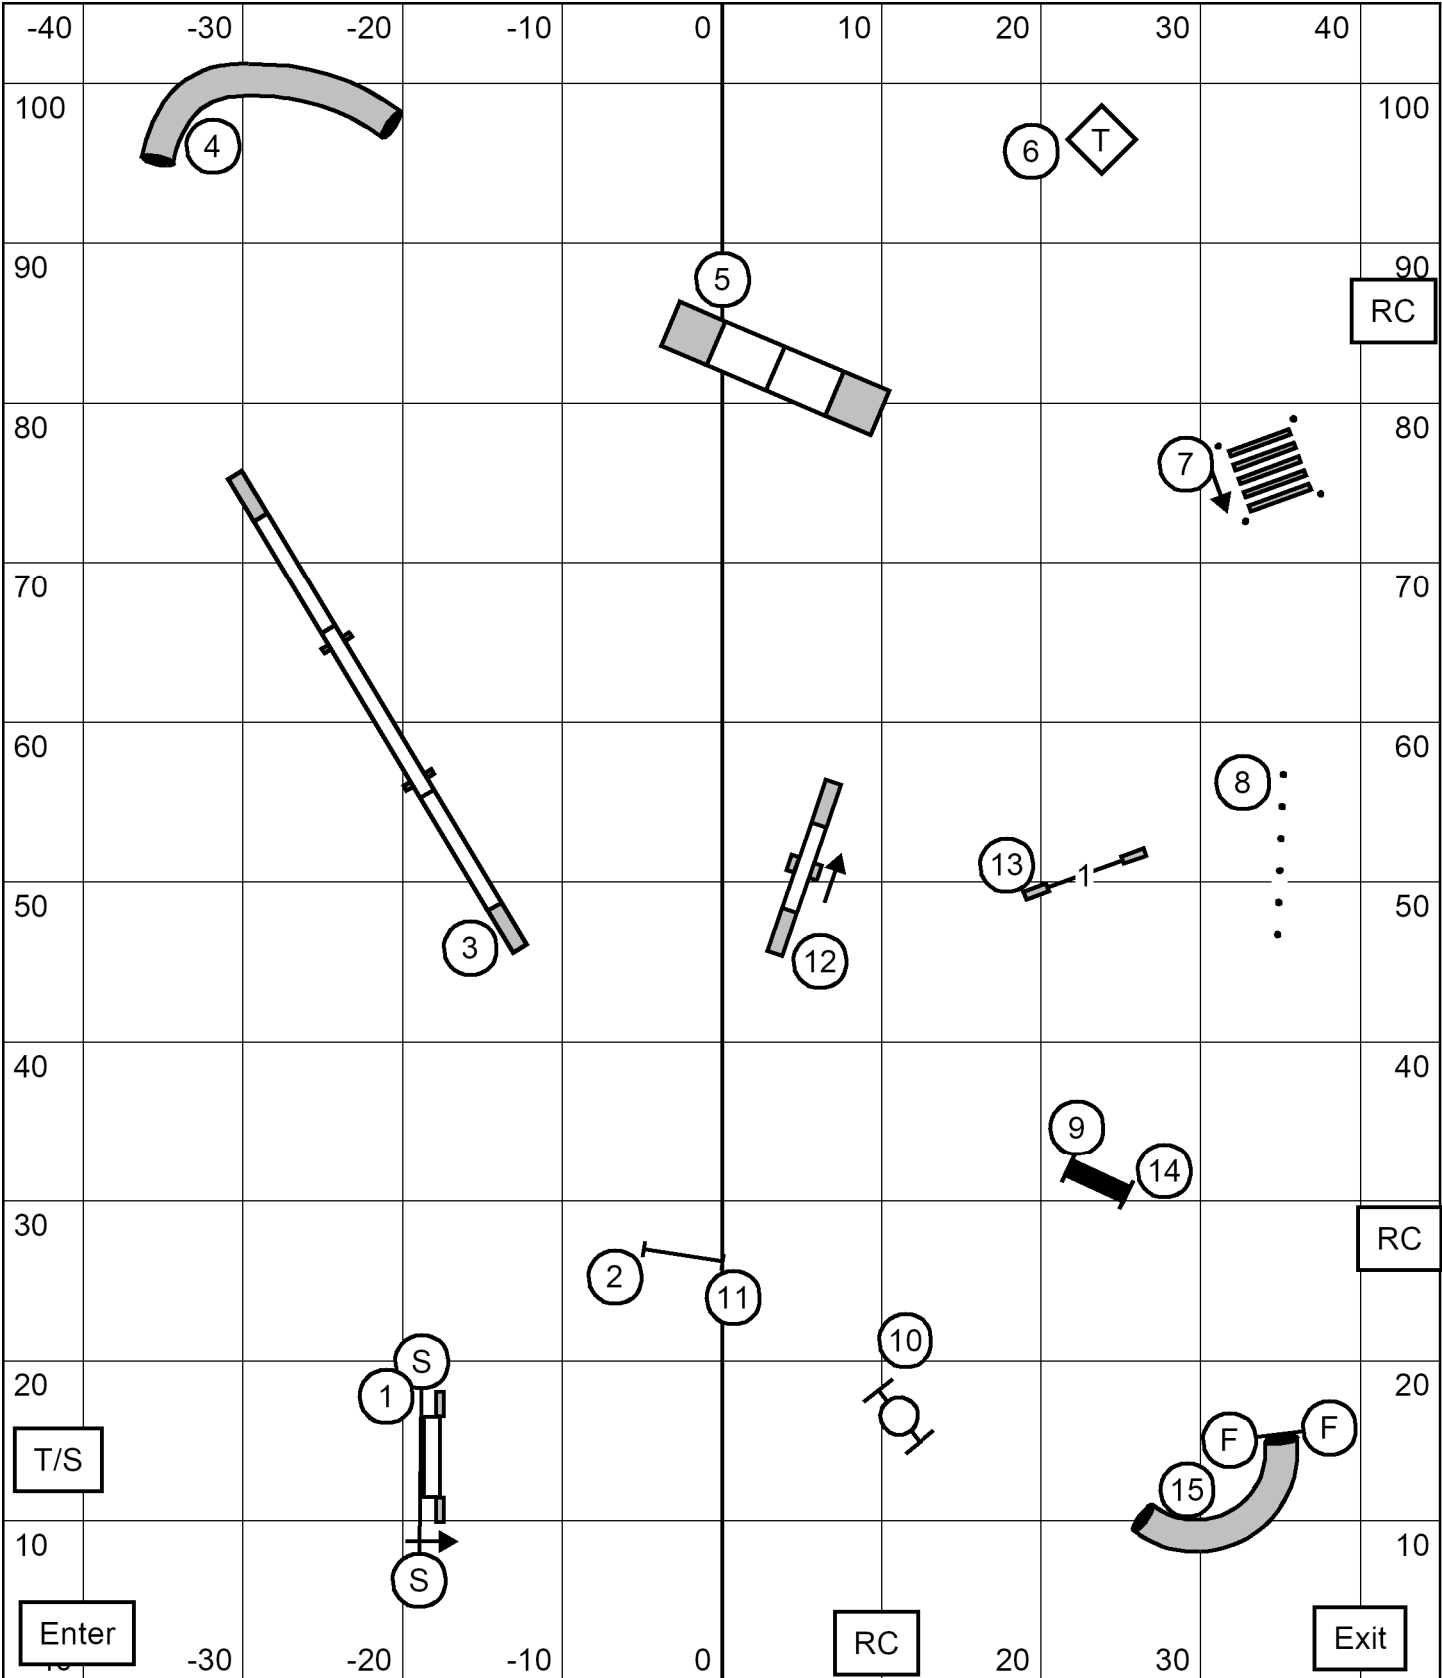

Gateway Agility Club
NOVICE STANDARD
Friday, July 28, 2023
Rick Fyfe