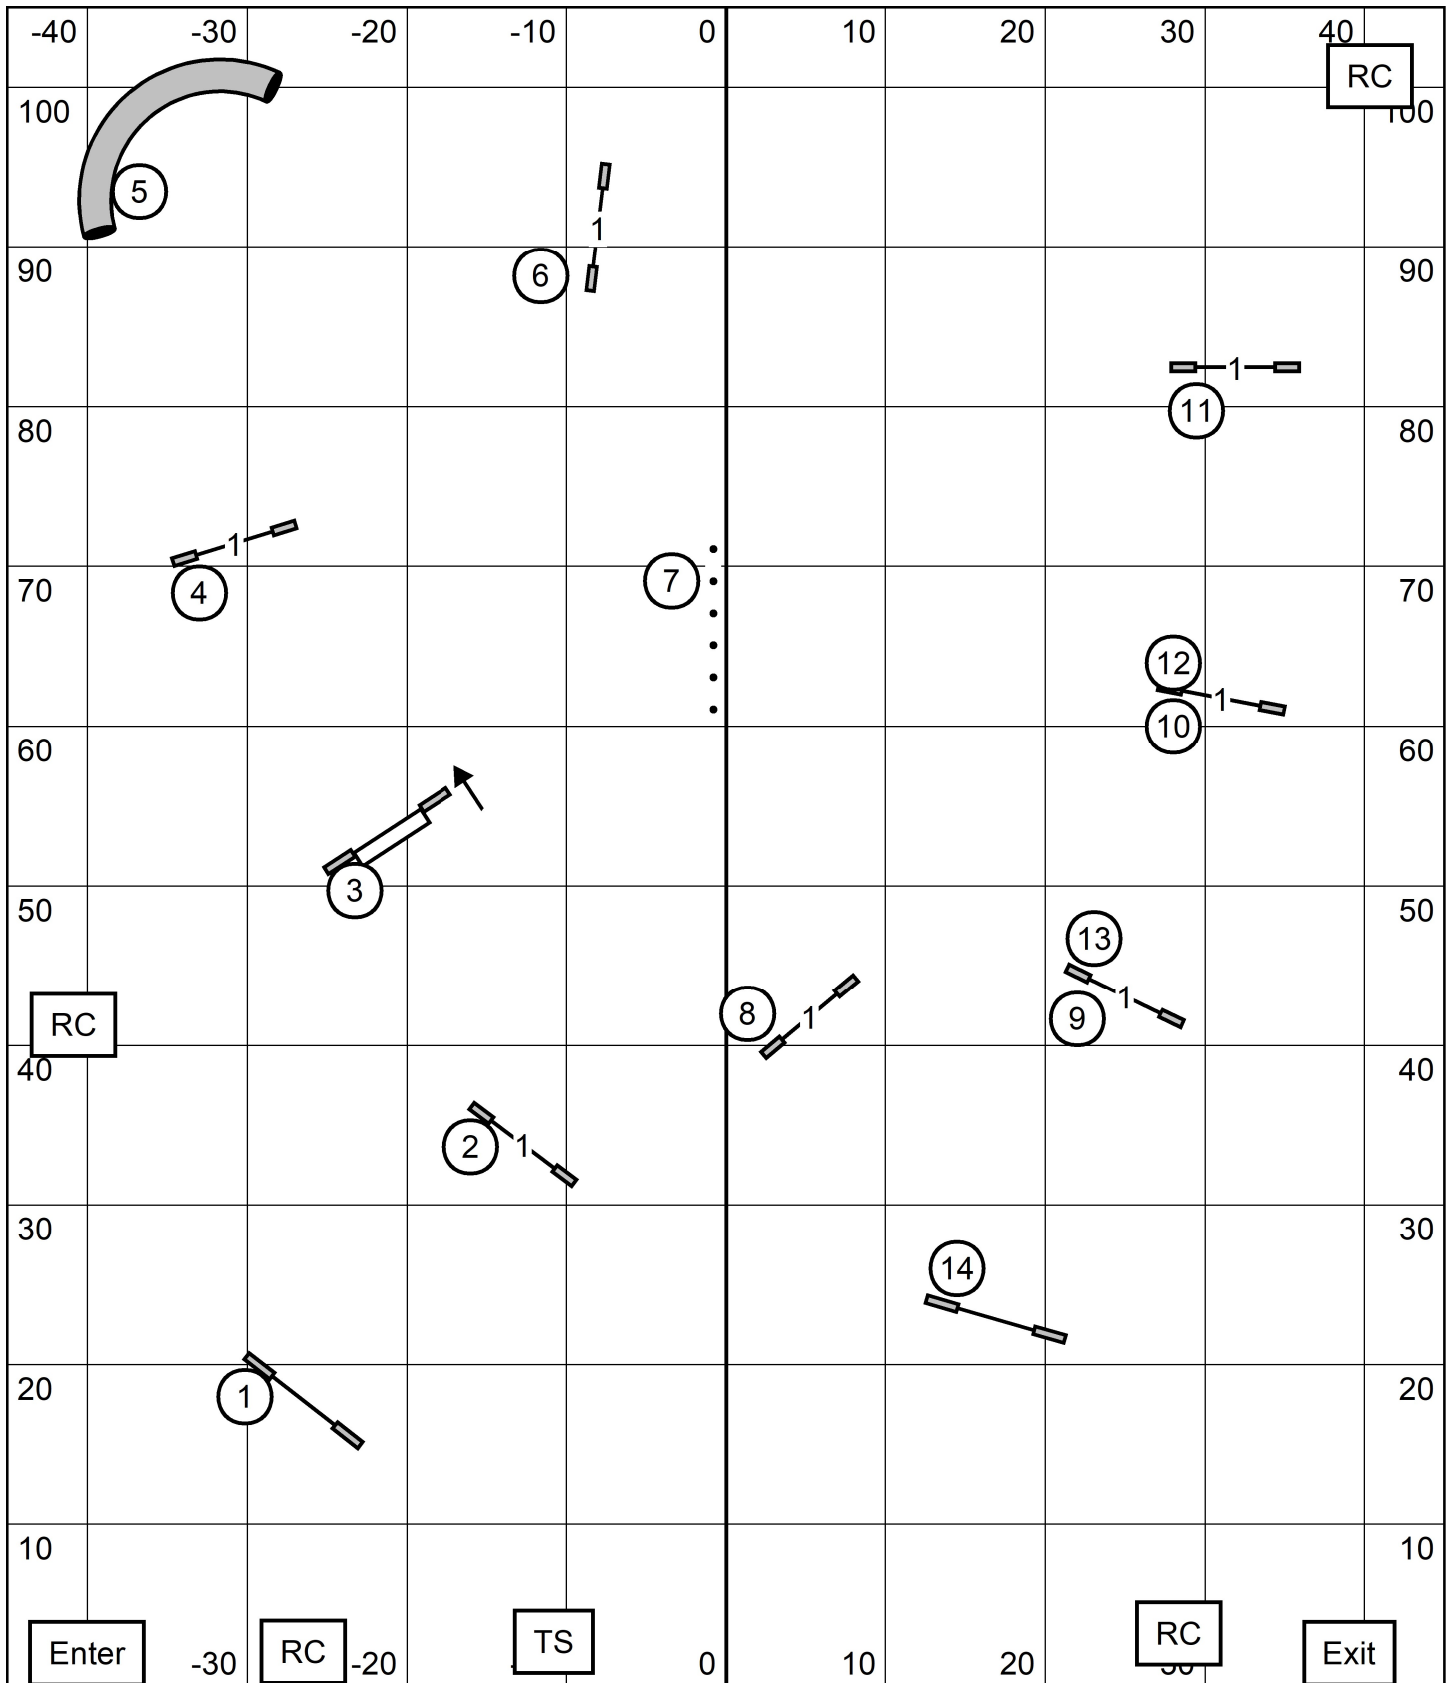

GATEWAY AGILITY CLUB
NOVICE JWW
FRIDAY, JULY 28, 2023
DIANE DUNN FYFE