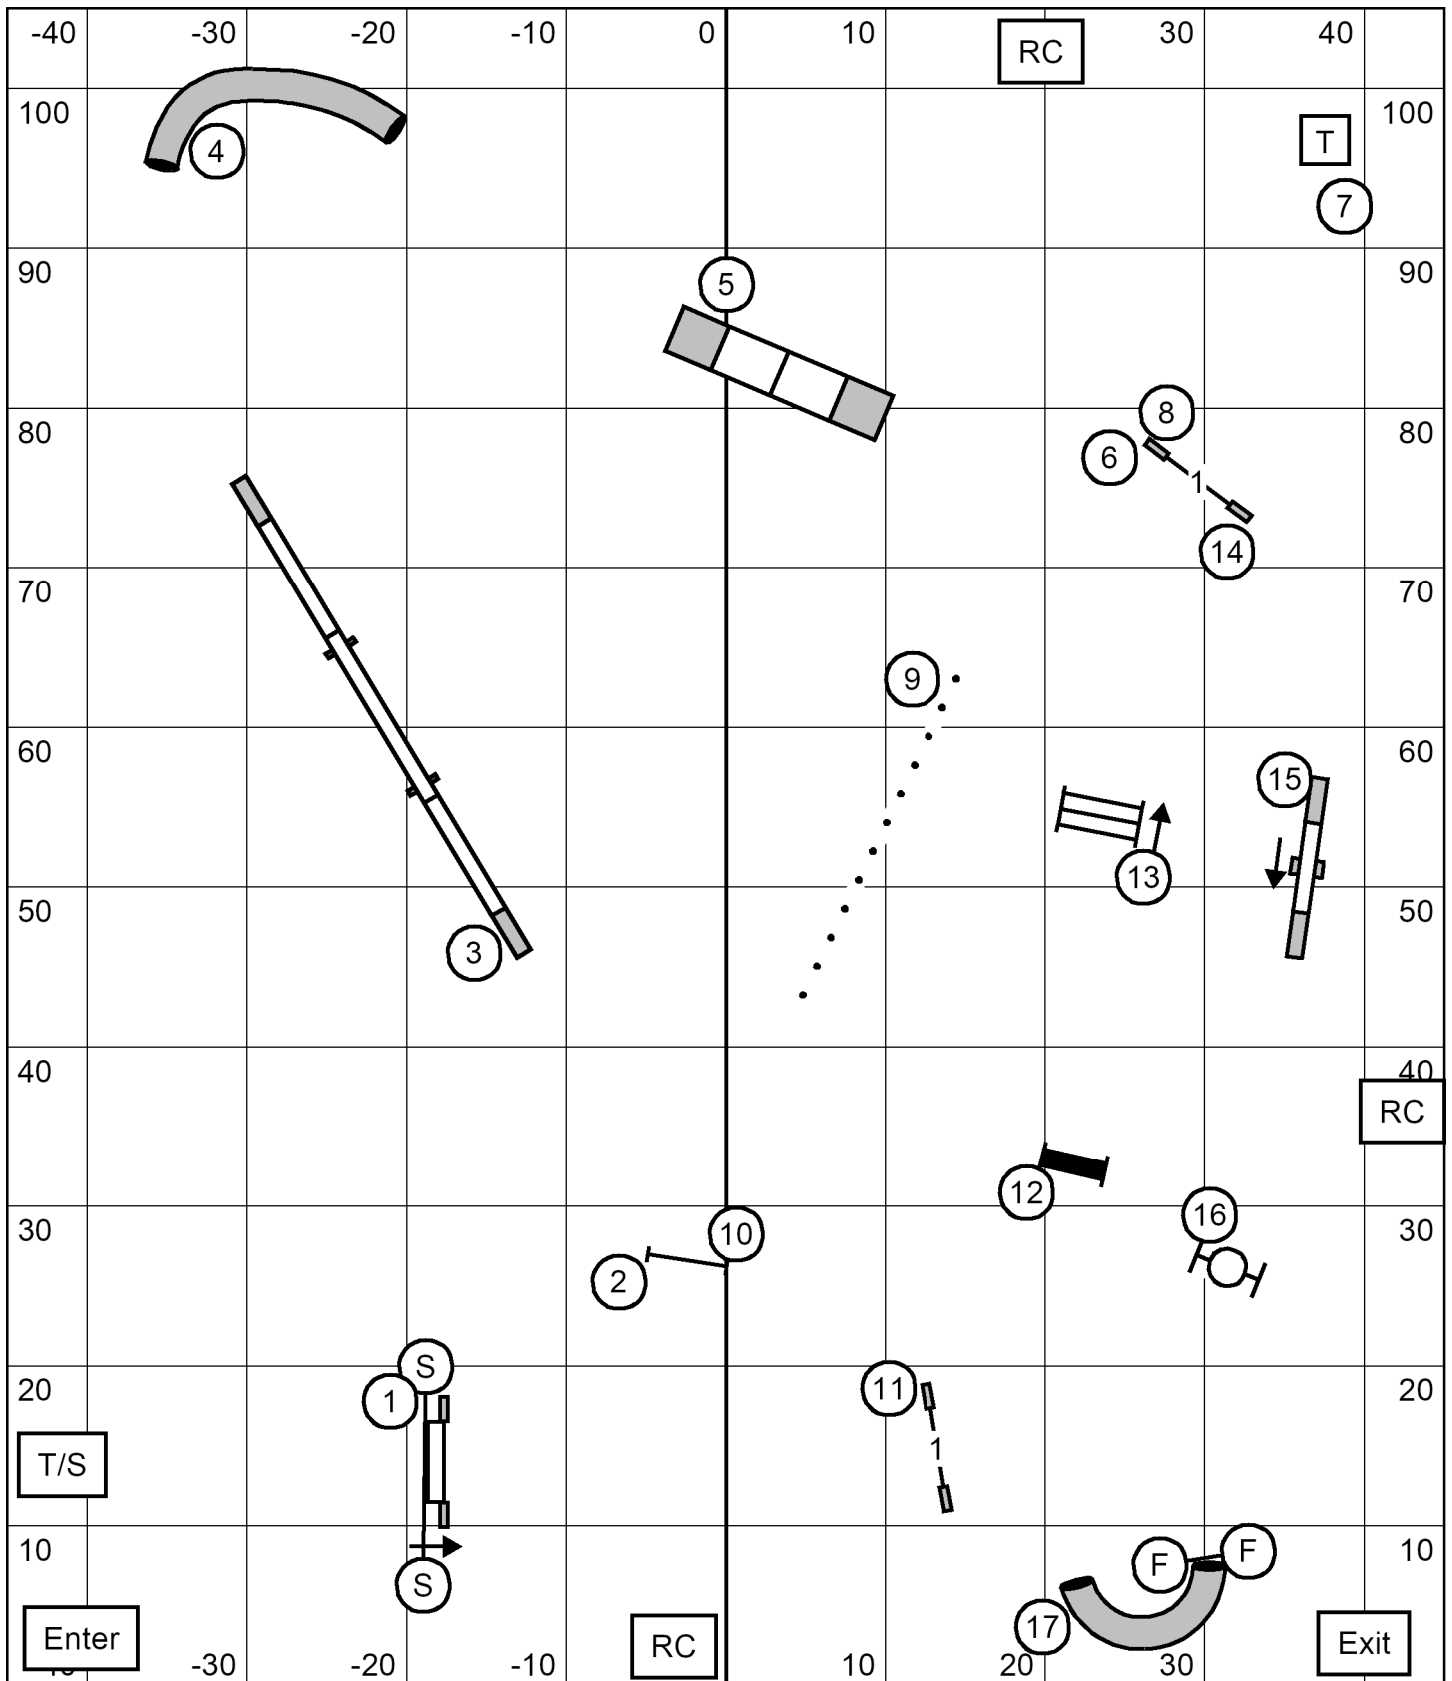

Gateway Agility Club
OPEN STANDARD
Friday, July 28, 2023
Rick Fyfe