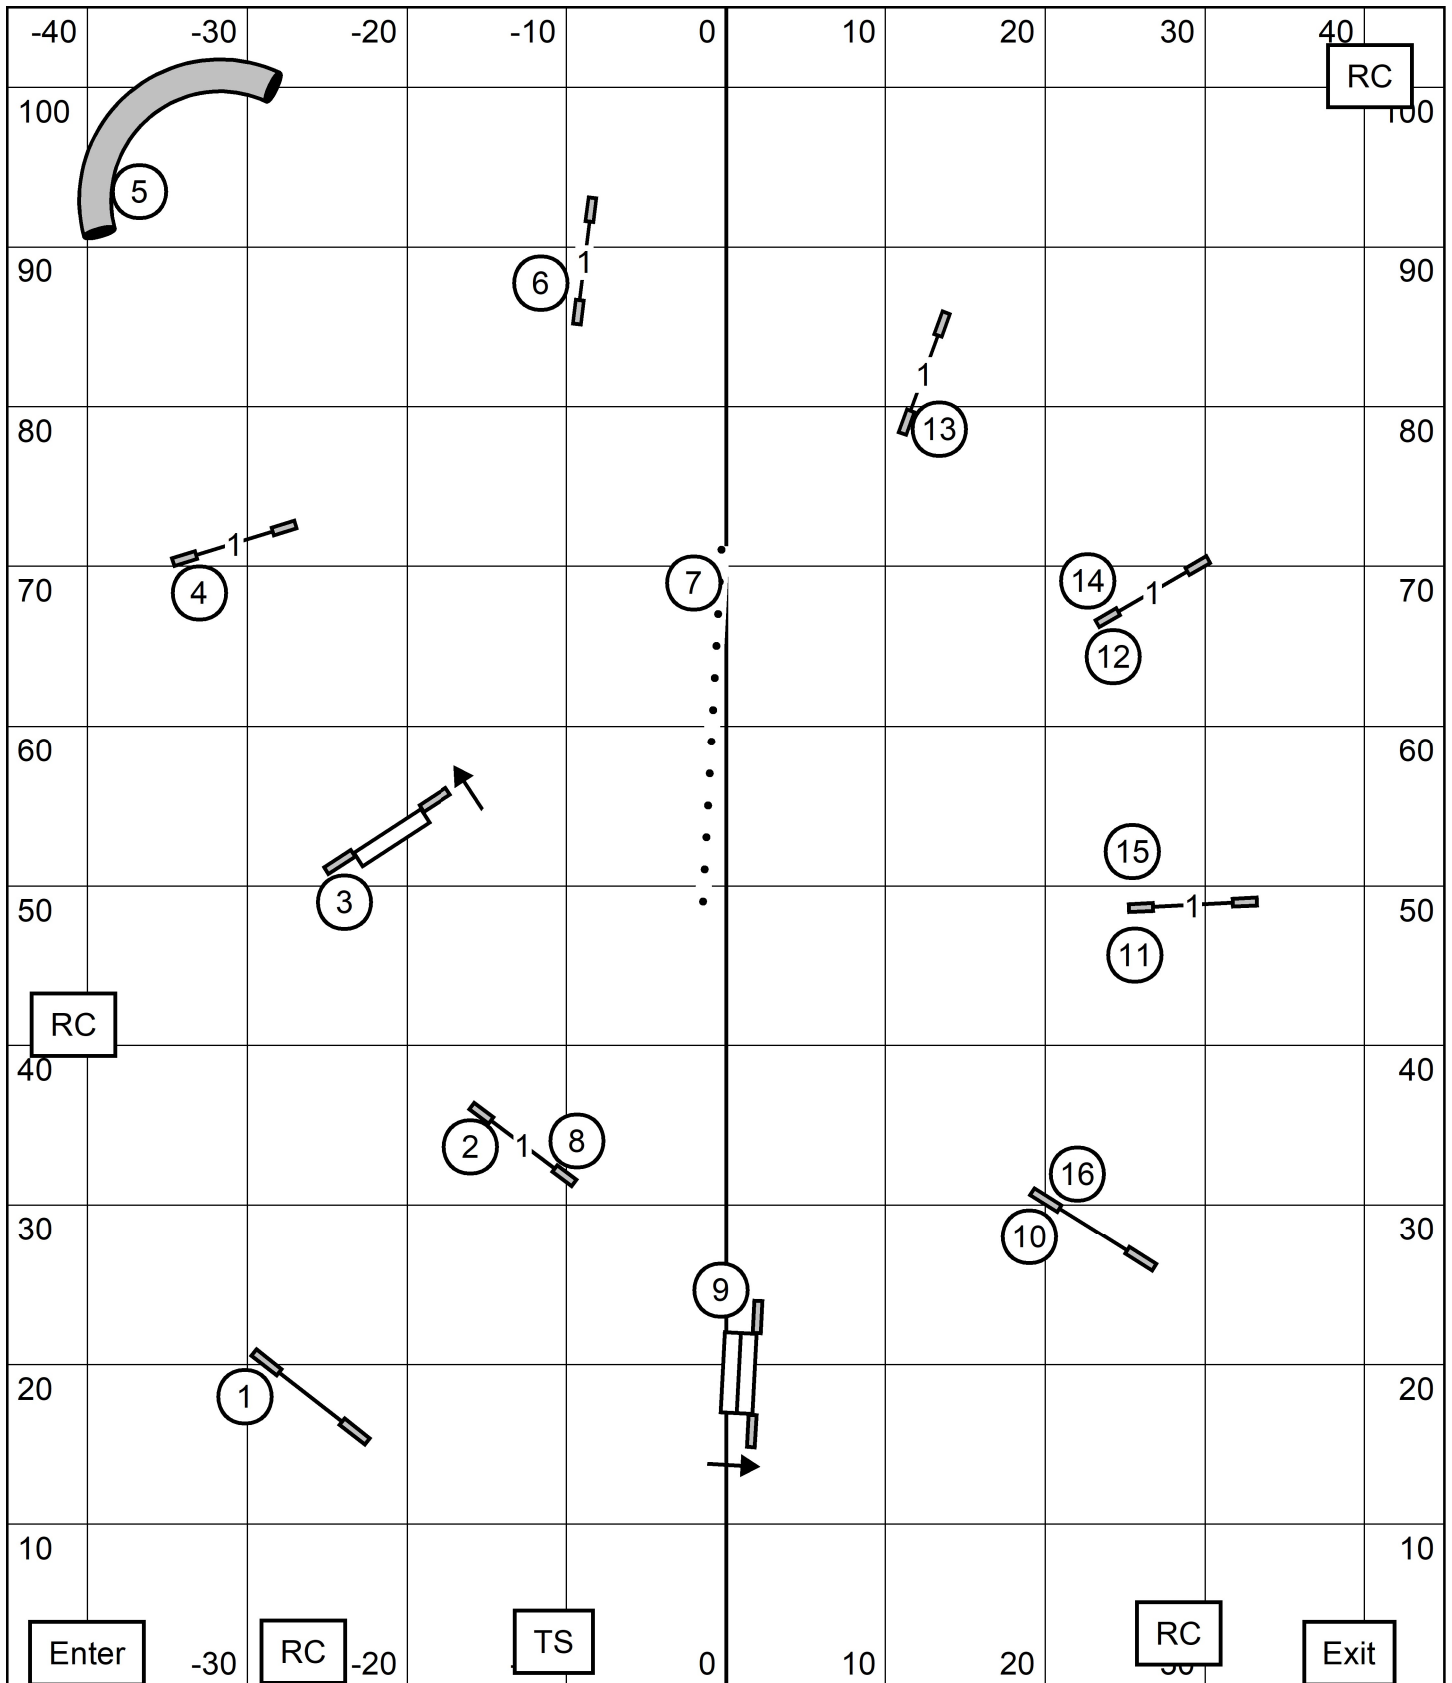

GATEWAY AGILITY CLUB
OPEN JWW
FRIDAY, JULY 28, 2023
DIANE DUNN FYFE