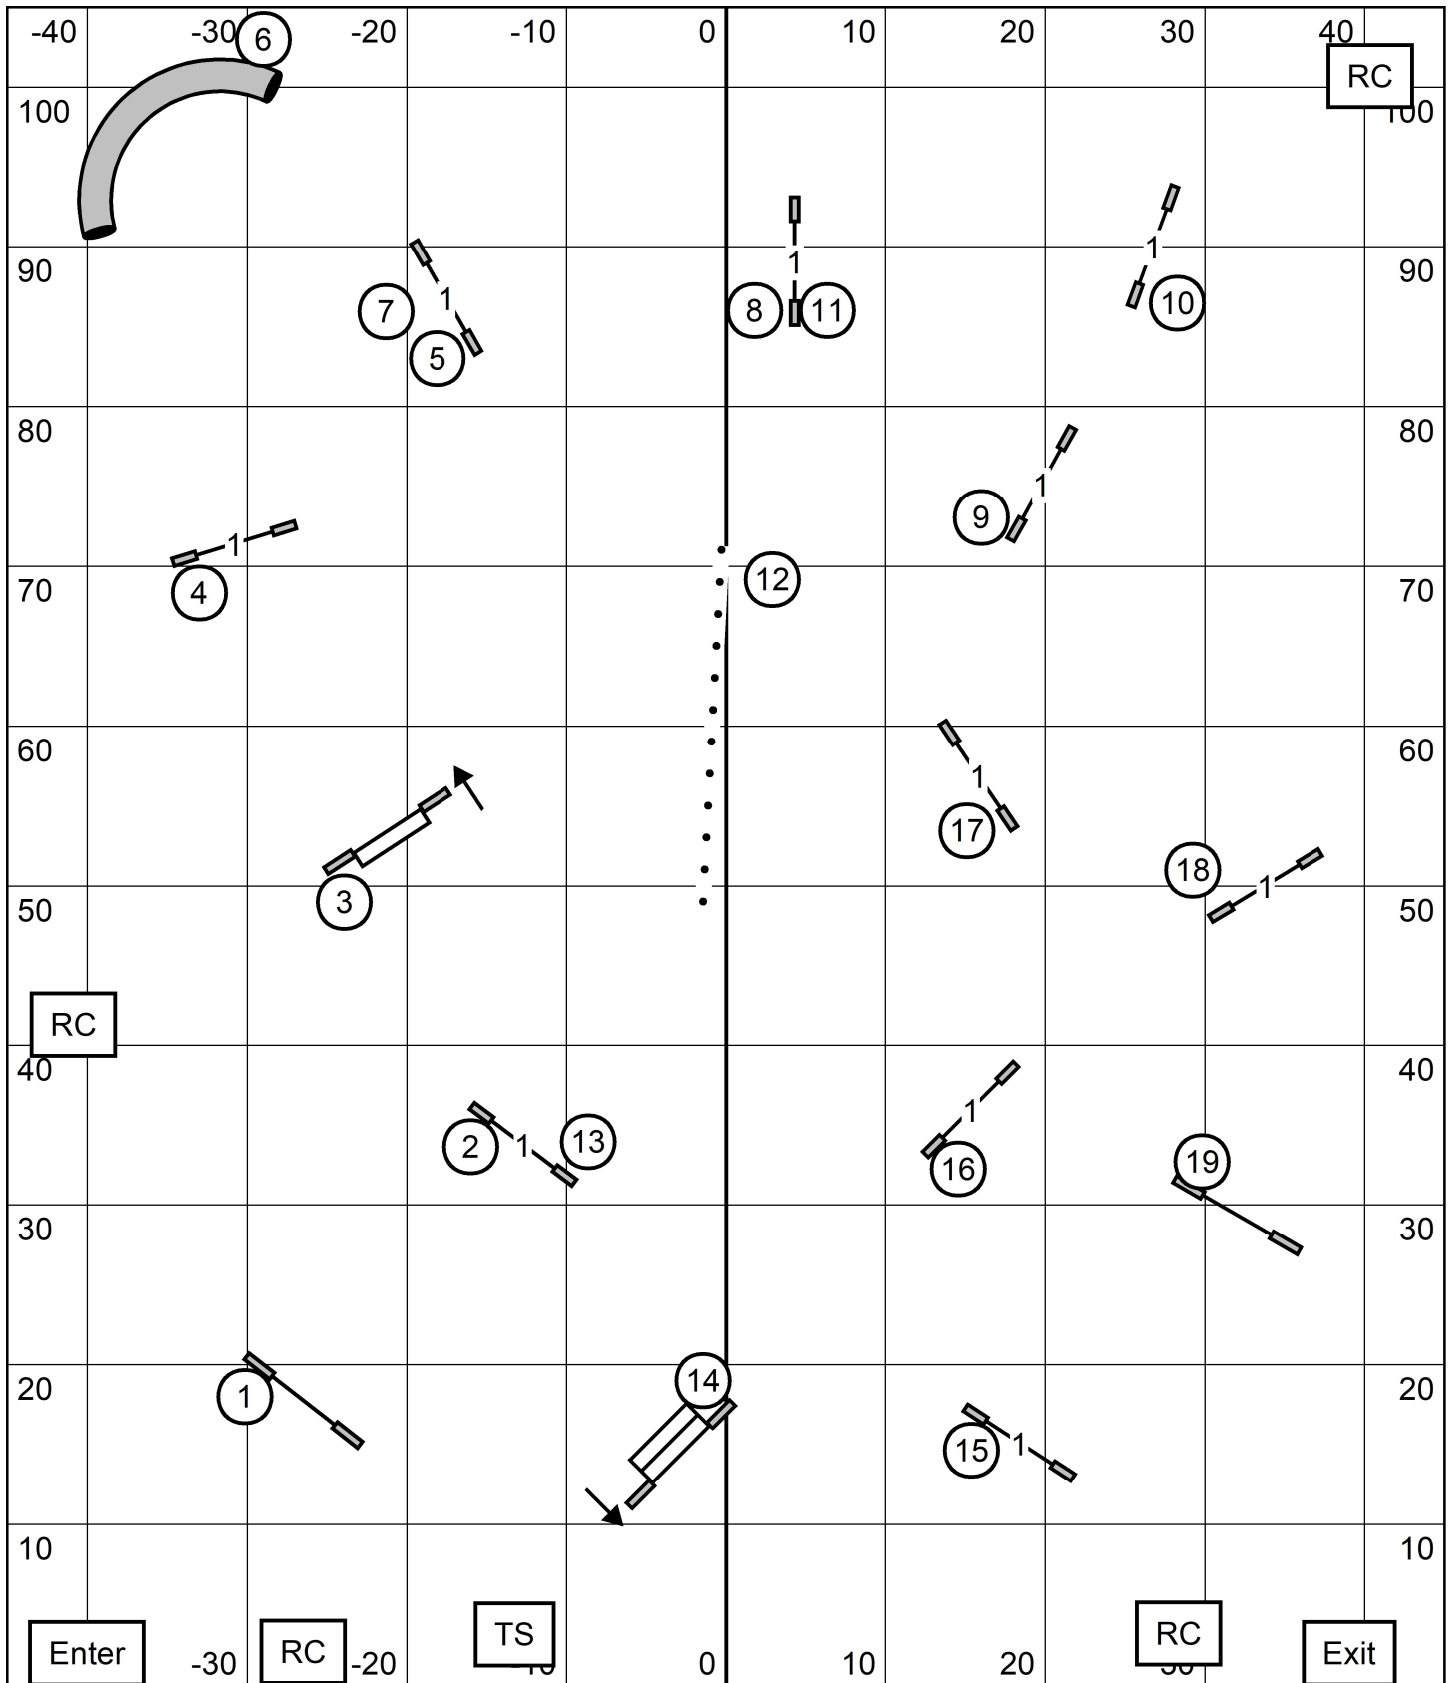

GATEWAY AGILITY CLUB
EXELLENT MASTER JWW
FRIDAY, JULY 28, 2023
DIANE DUNN FYFE