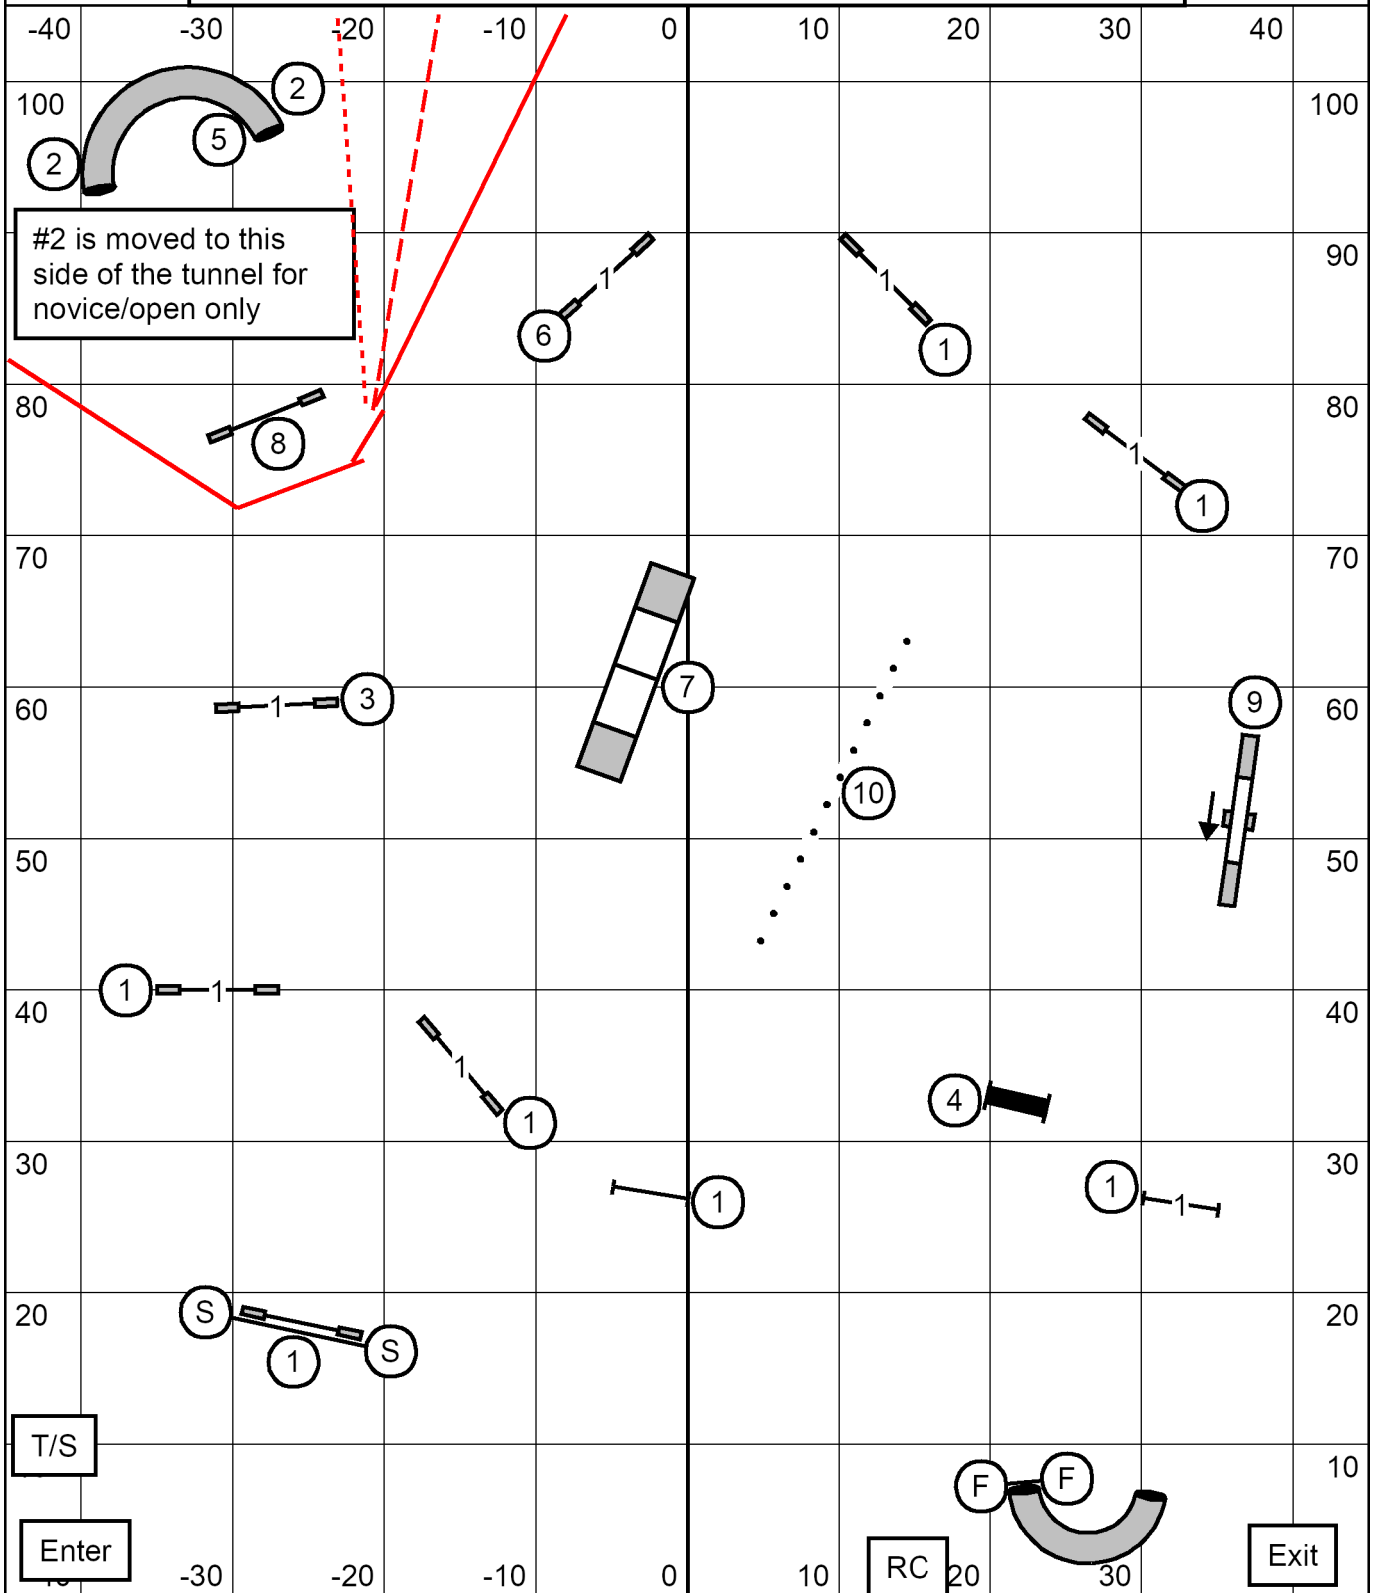

SEND BONUS (20 pts)

Novice = 8 - 5 (13 pts) Dotted send line (Need 17 more pts to Q)

Open = 8 - 5 (13 pts) Dashed send line (Need 22 more pts to Q)

Excellent = 8 - 5 - 2 (15 pts) Solid send line (Need 25 more pts to Q)