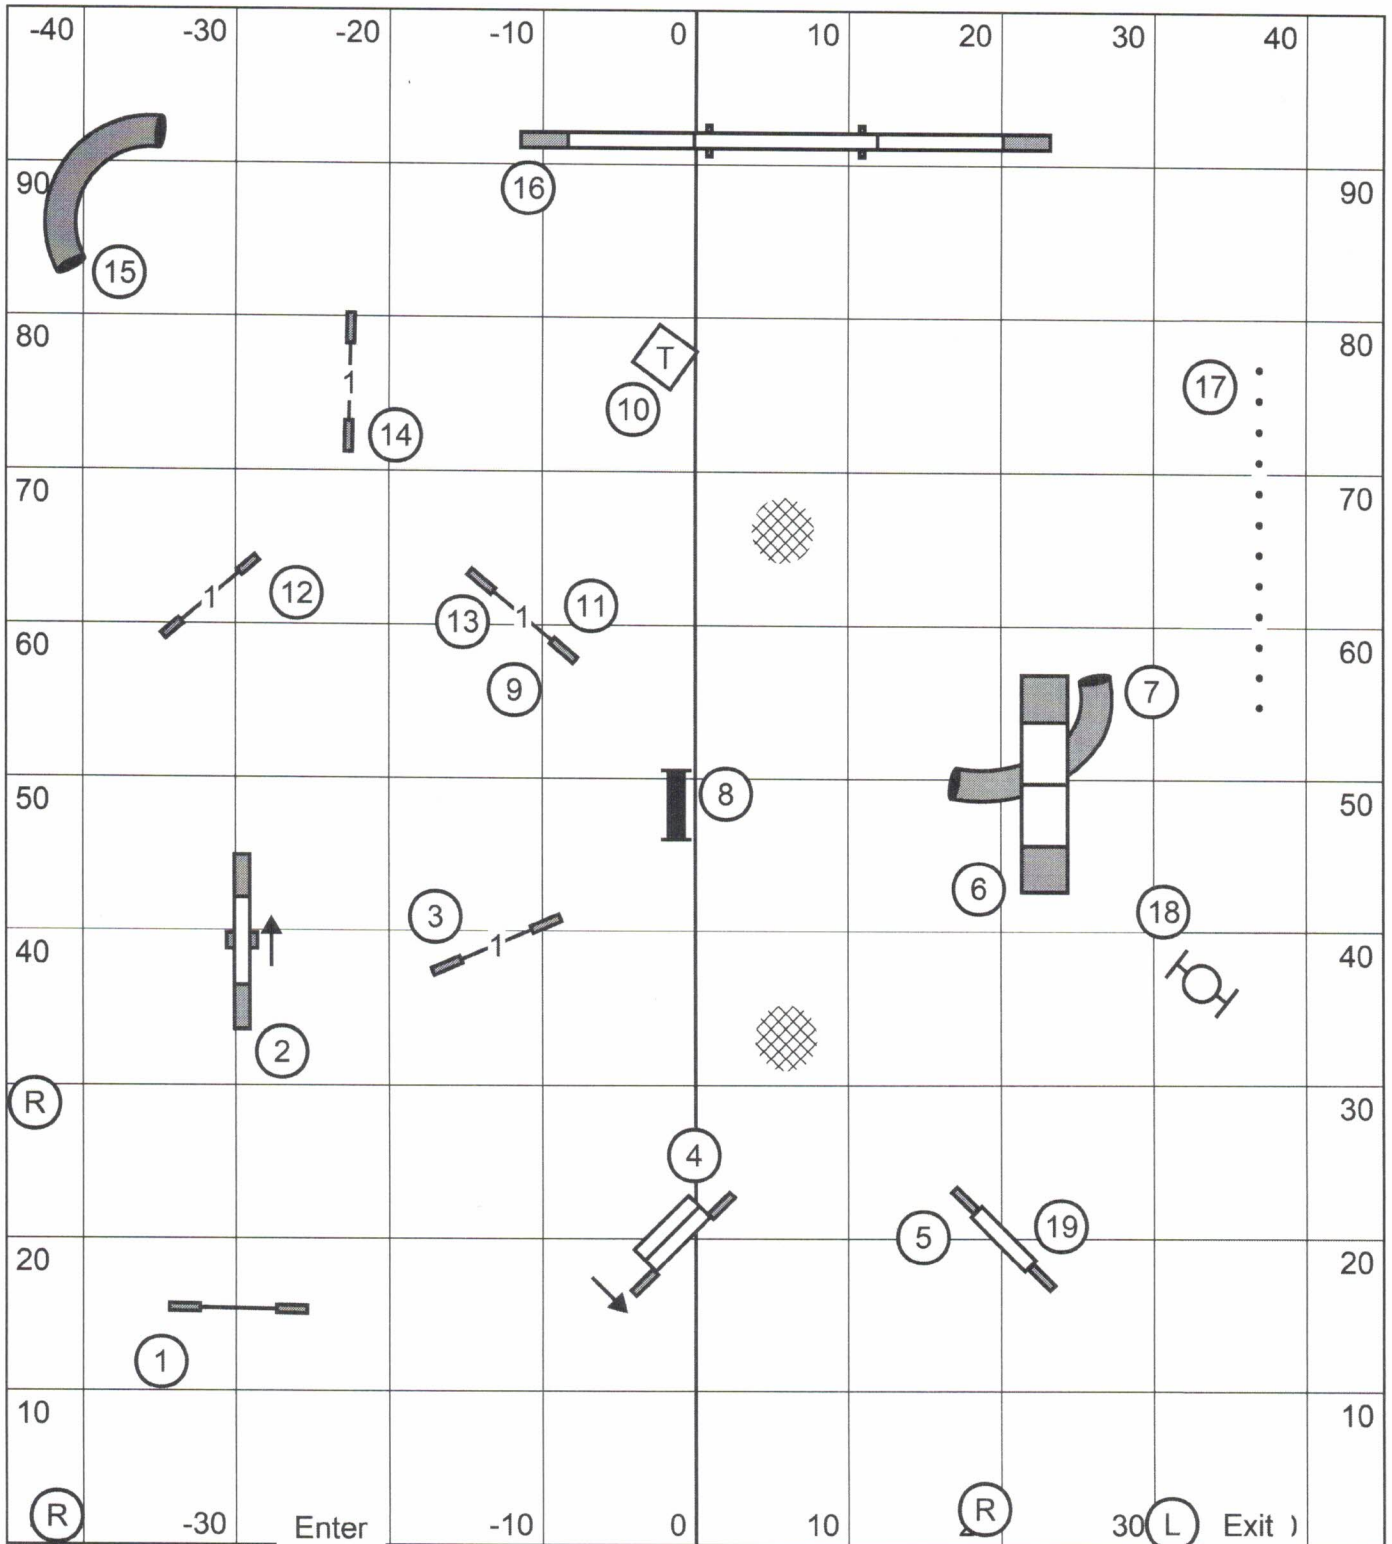

Triune Agility Club of SW IL
 Friday - February 25, 2022
 90' X 100' Wood River IL

(T/S)

Novice STD
 Gill Chapman
 Indoors on Turf

Triune Agility Club of SW IL
 Friday - February 25, 2022
 90' X 100' Wood River IL

(T/S)

Open STD
 Gill Chapman
 Indoors on Turf

Triune Agility Club of SW IL
 Friday - February 25, 2022
 90' X 100' Wood River IL

(T/S)

Excellent & Master STD
 Gill Chapman
 Indoors on Turf

41 sec - P4"
 38 sec - 8", P8", P12"
 35 sec - 12", 16", P16", P20"
 32 sec - 20", 24", 26"

Ex/M (6) (5) (4) _____
 Open (6) (5) or (5) (4) in flow _____
 Novice (5) (4) or (6) (5) in flow - - - - -

Triune Agility Club of SW IL
 Friday - February 25, 2022
 90' X 100' Wood River IL

FAST - All Levels
 Gill Chapman
 Indoors on Turf