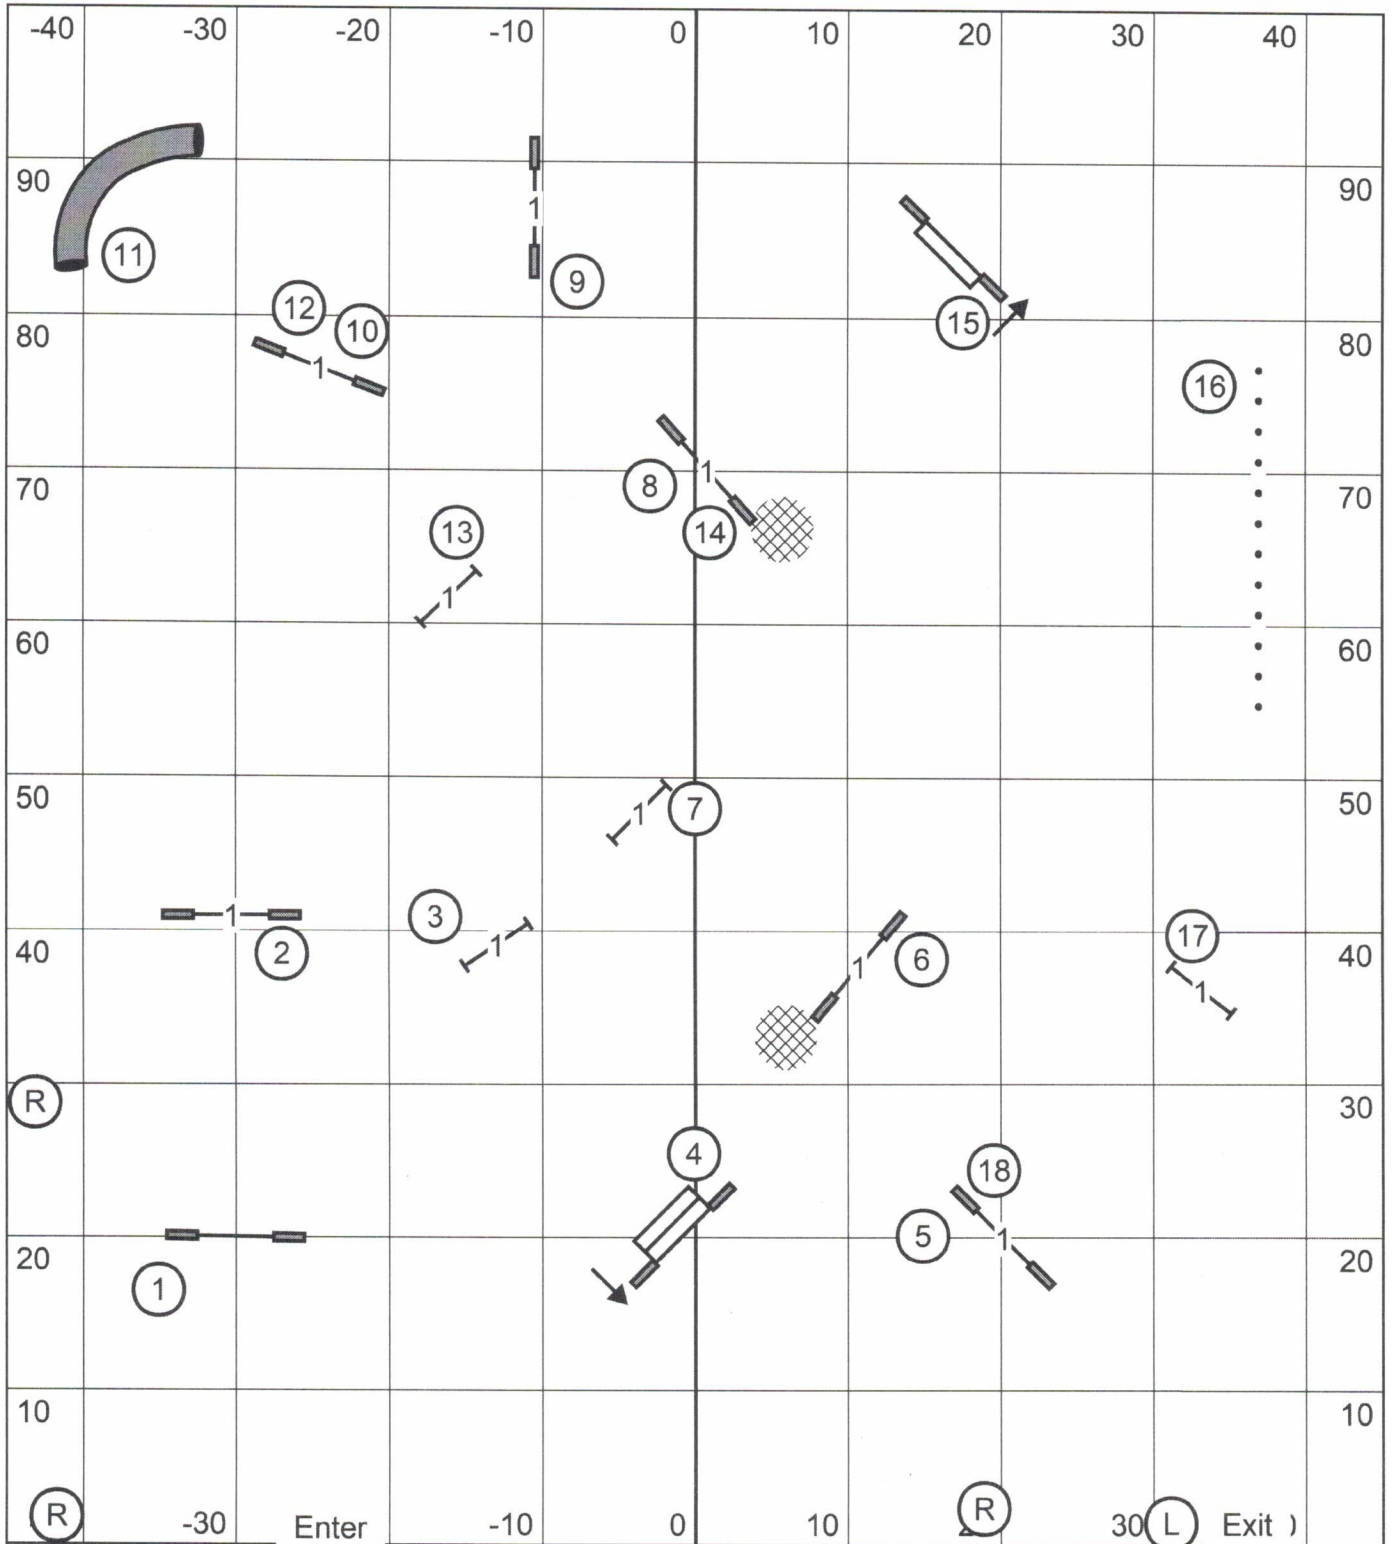

Triune Agility Club of SW IL
Friday - February 25, 2022
90' X 100' Wood River IL

(T/S)

Open JWW
Gill Chapman
Indoors on Turf