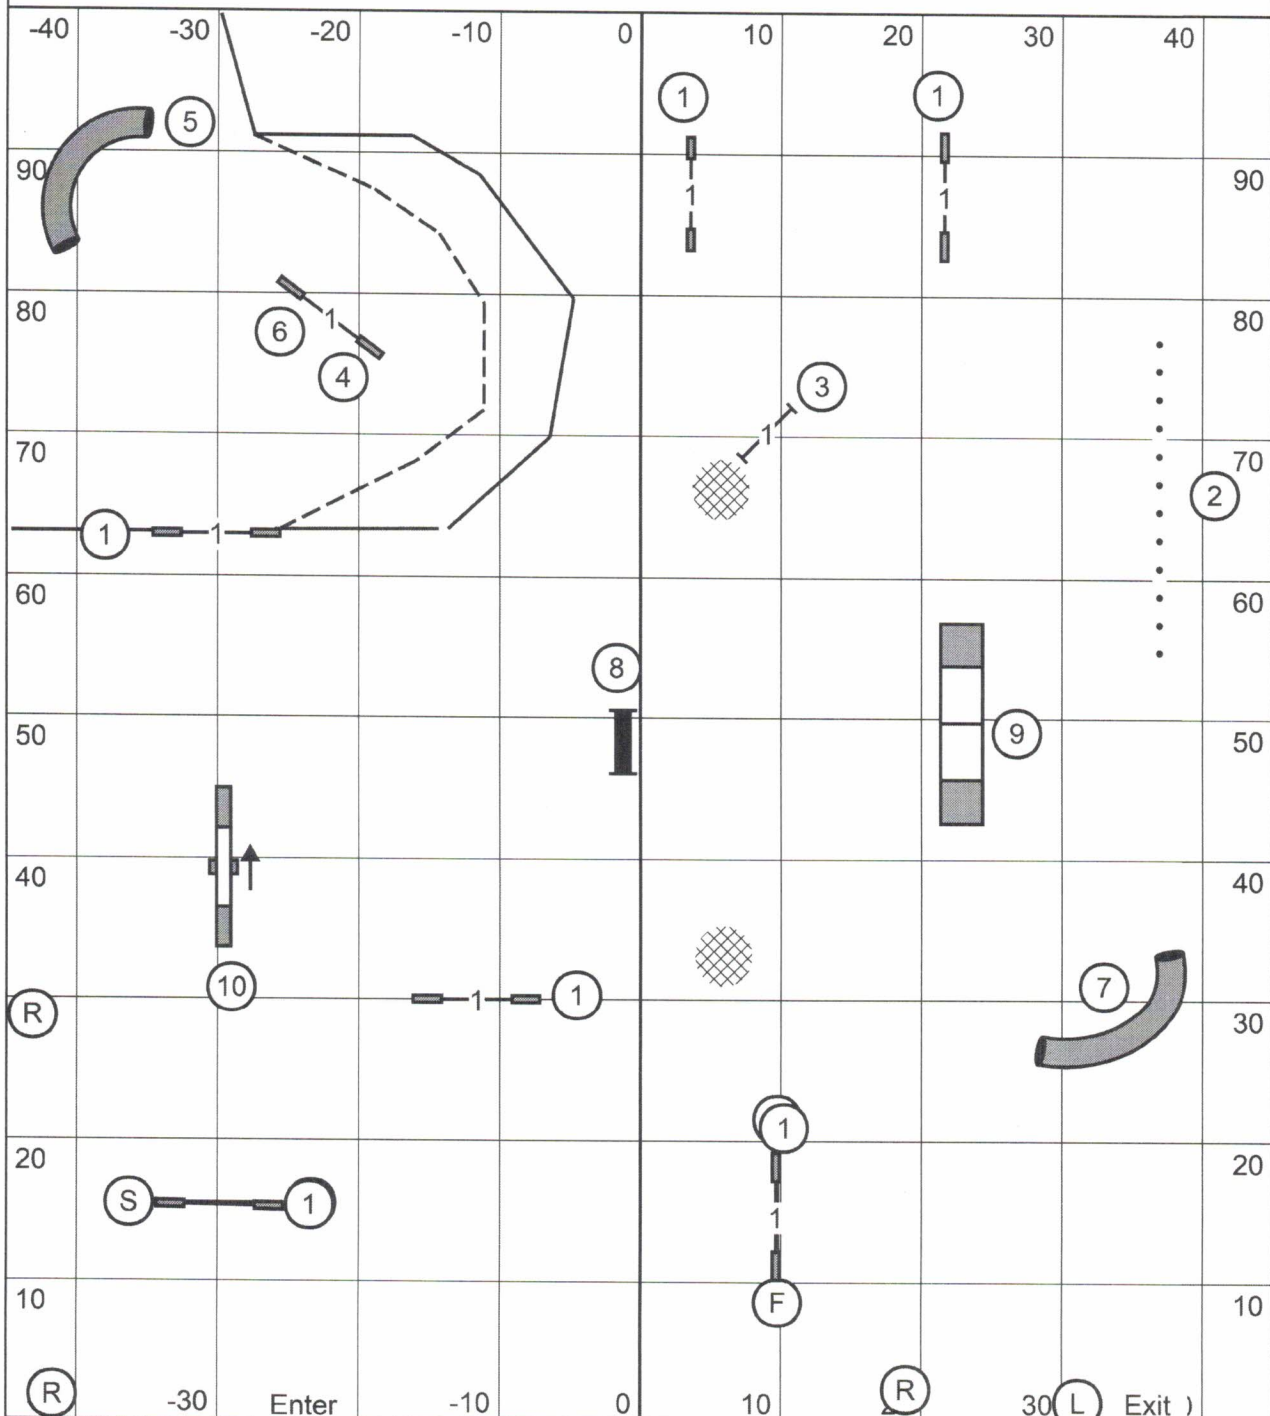

Triune Agility Club of SW IL
 Friday - February 25, 2022
 90' X 100' Wood River IL

(T/S)

Novice STD
 Gill Chapman
 Indoors on Turf

Triune Agility Club of SW IL
 Friday - February 25, 2022
 90' X 100' Wood River IL

(T/S)

Open STD
 Gill Chapman
 Indoors on Turf

Triune Agility Club of SW IL
 Friday - February 25, 2022
 90' X 100' Wood River IL

(T/S)

Excellent & Master STD
 Gill Chapman
 Indoors on Turf

41 sec - P4"
 38 sec - 8", P8", P12"
 35 sec - 12", 16", P16", P20"
 32 sec - 20", 24", 26"

Ex/M (6) (5) (4) _____
 Open (6) (5) or (5) (4) in flow _____
 Novice (5) (4) or (6) (5) in flow - - - - -

Triune Agility Club of SW IL
 Friday - February 25, 2022
 90' X 100' Wood River IL

FAST - All Levels
 Gill Chapman
 Indoors on Turf