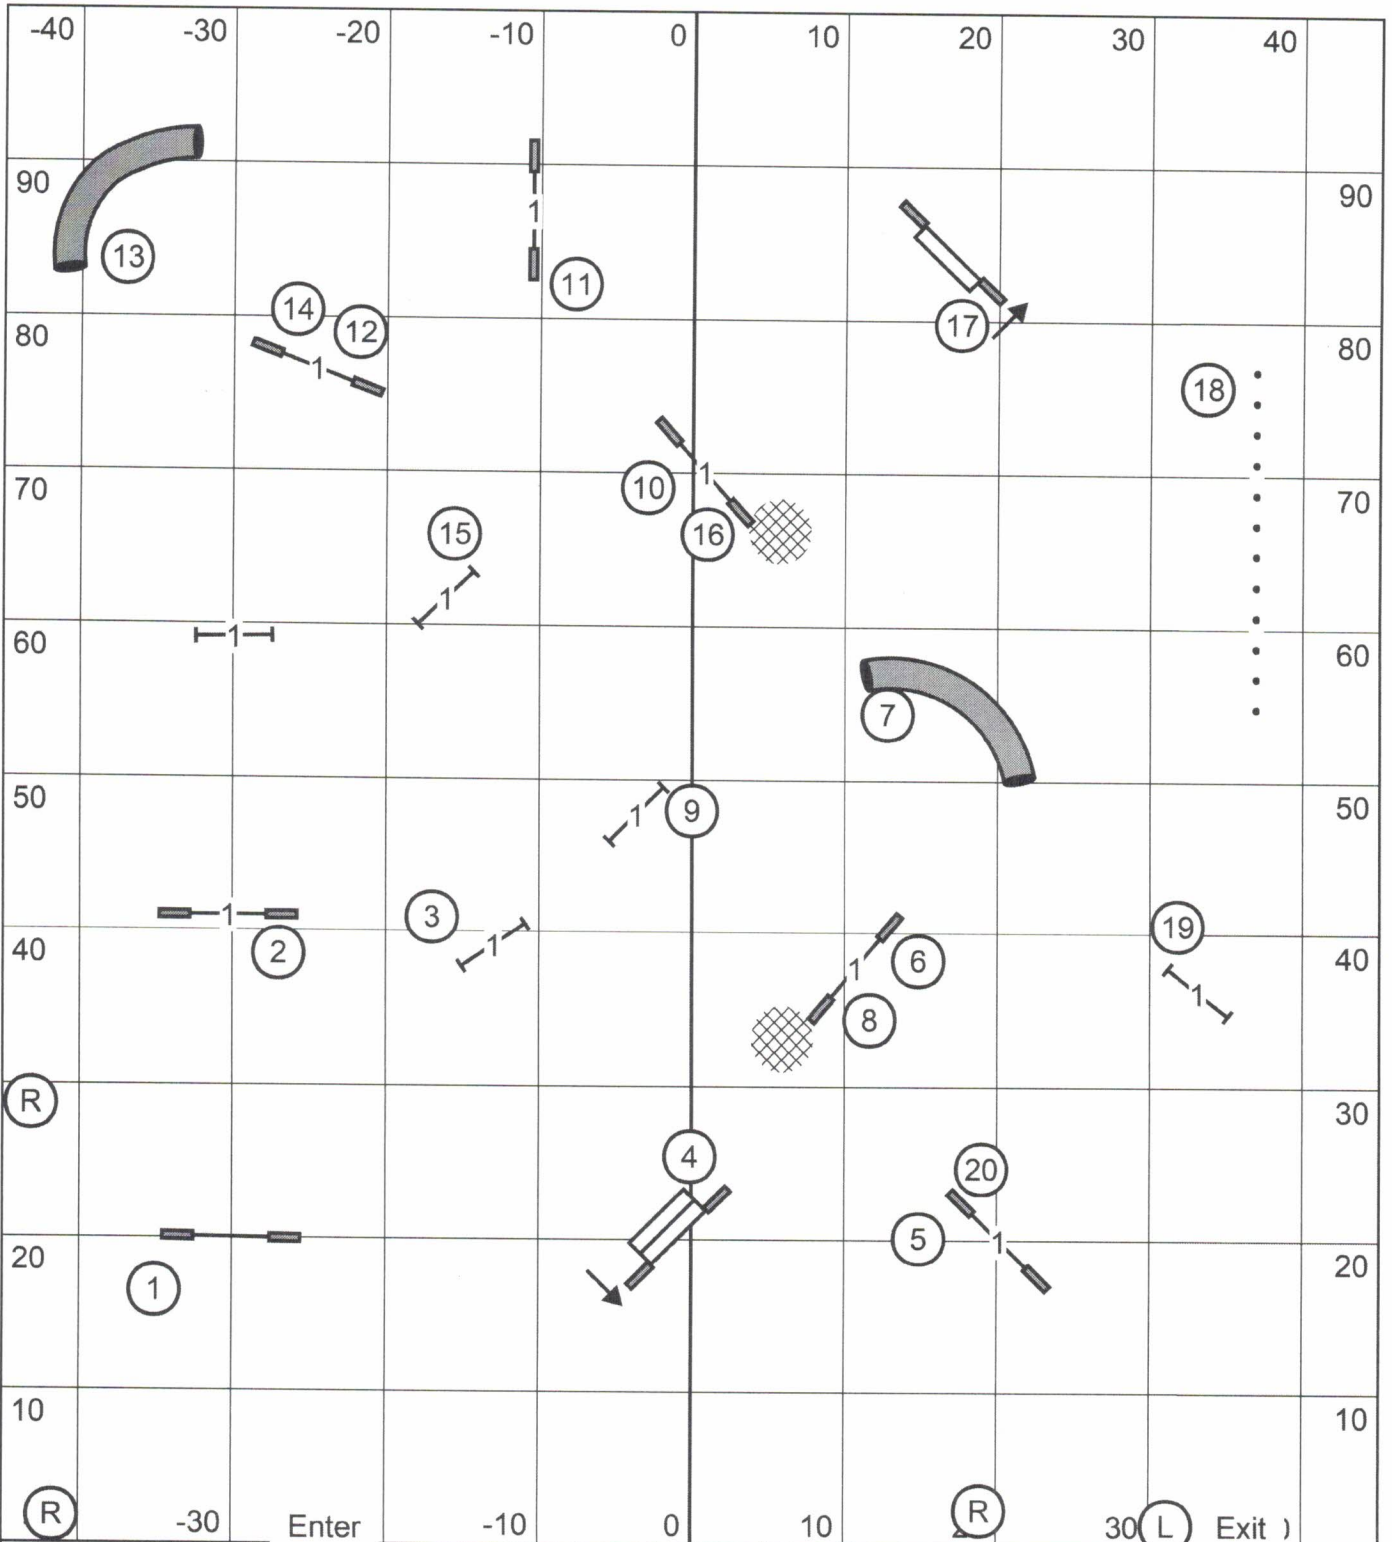

Triune Agility Club of SW IL
Friday - February 25, 2022
90' X 100' Wood River IL

(T/S)

Excellent & Master JWW
Gill Chapman
Indoors on Turf