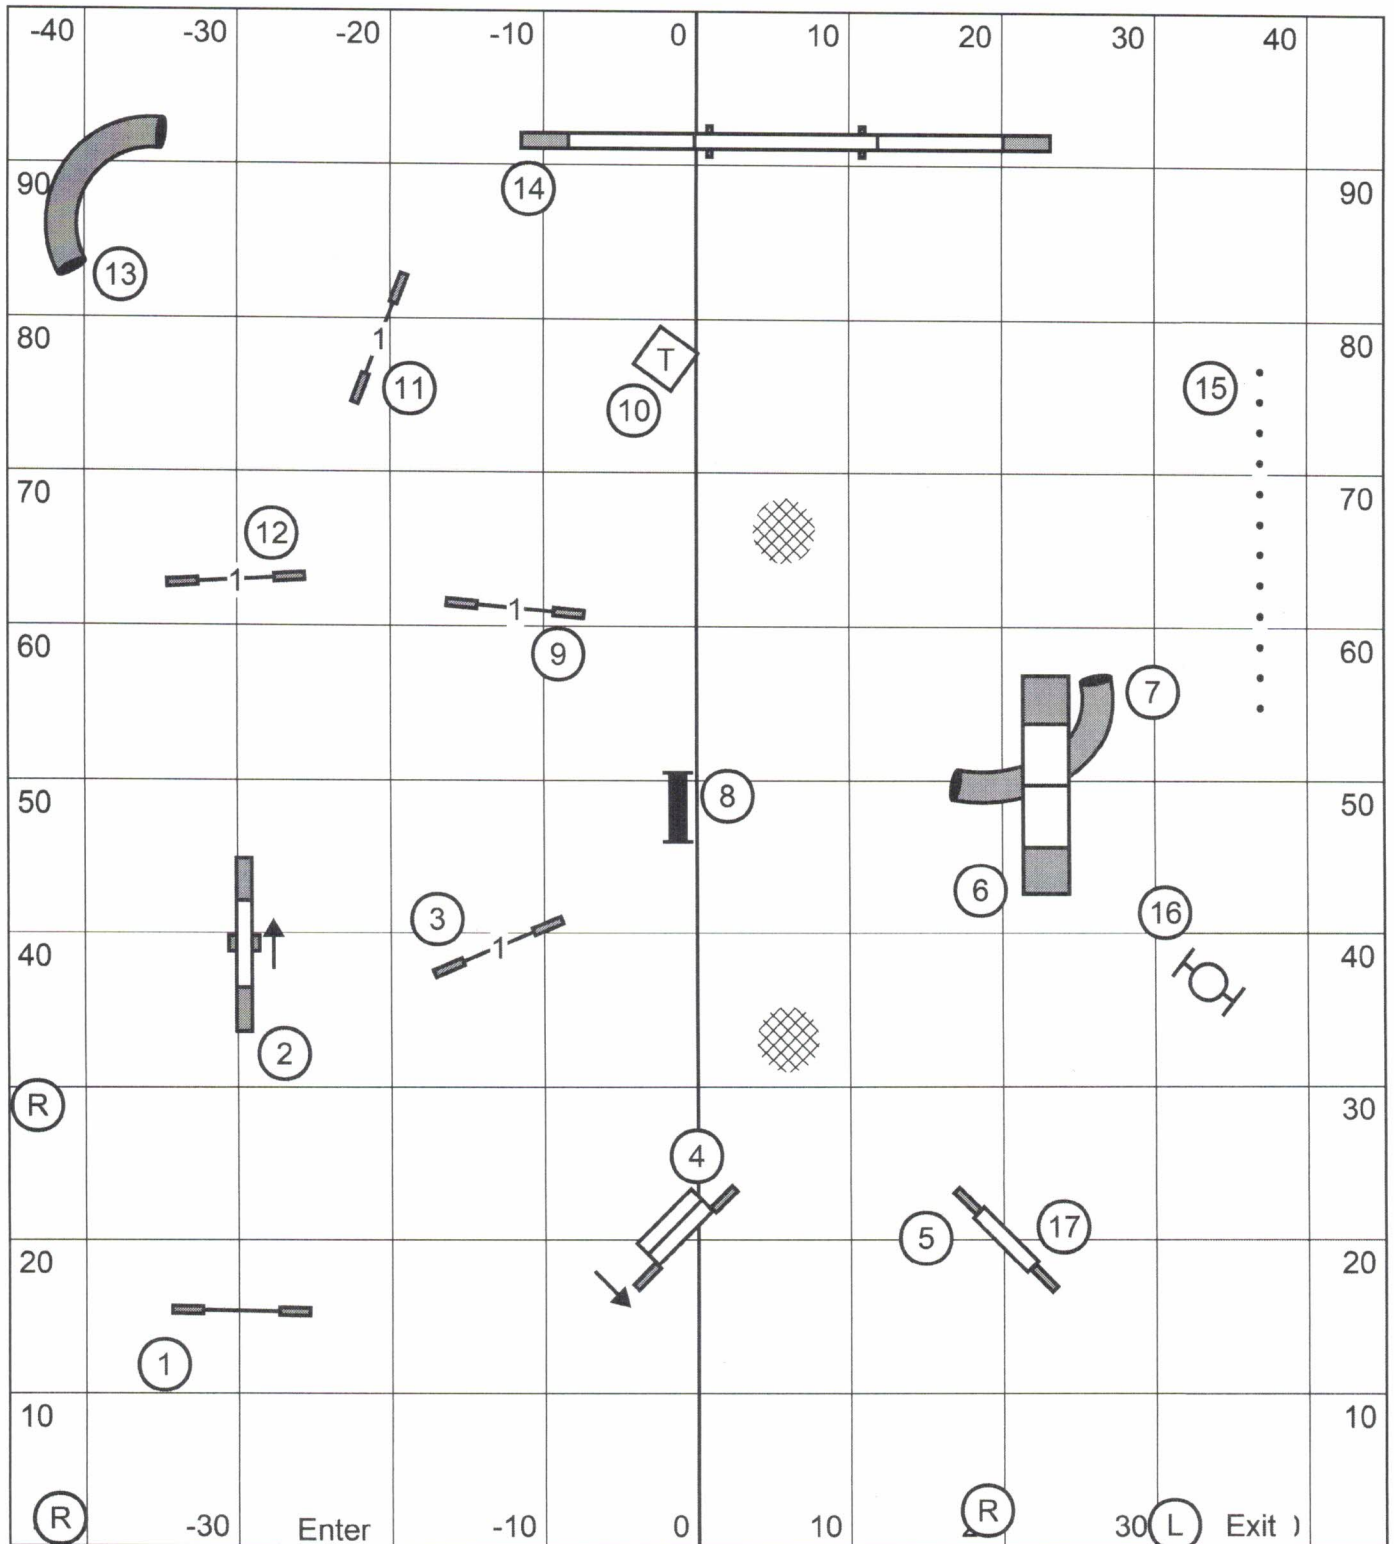

Triune Agility Club of SW IL
 Friday - February 25, 2022
 90' X 100' Wood River IL

(T/S)

Novice STD
 Gill Chapman
 Indoors on Turf

Triune Agility Club of SW IL
 Friday - February 25, 2022
 90' X 100' Wood River IL

(T/S)

Open STD
 Gill Chapman
 Indoors on Turf

Triune Agility Club of SW IL
 Friday - February 25, 2022
 90' X 100' Wood River IL

(T/S)

Excellent & Master STD
 Gill Chapman
 Indoors on Turf

41 sec - P4"
 38 sec - 8", P8", P12"
 35 sec - 12", 16", P16", P20"
 32 sec - 20", 24", 26"

Ex/M (6) (5) (4) _____
 Open (6) (5) or (5) (4) in flow _____
 Novice (5) (4) or (6) (5) in flow - - - - -

Triune Agility Club of SW IL
 Friday - February 25, 2022
 90' X 100' Wood River IL

FAST - All Levels
 Gill Chapman
 Indoors on Turf