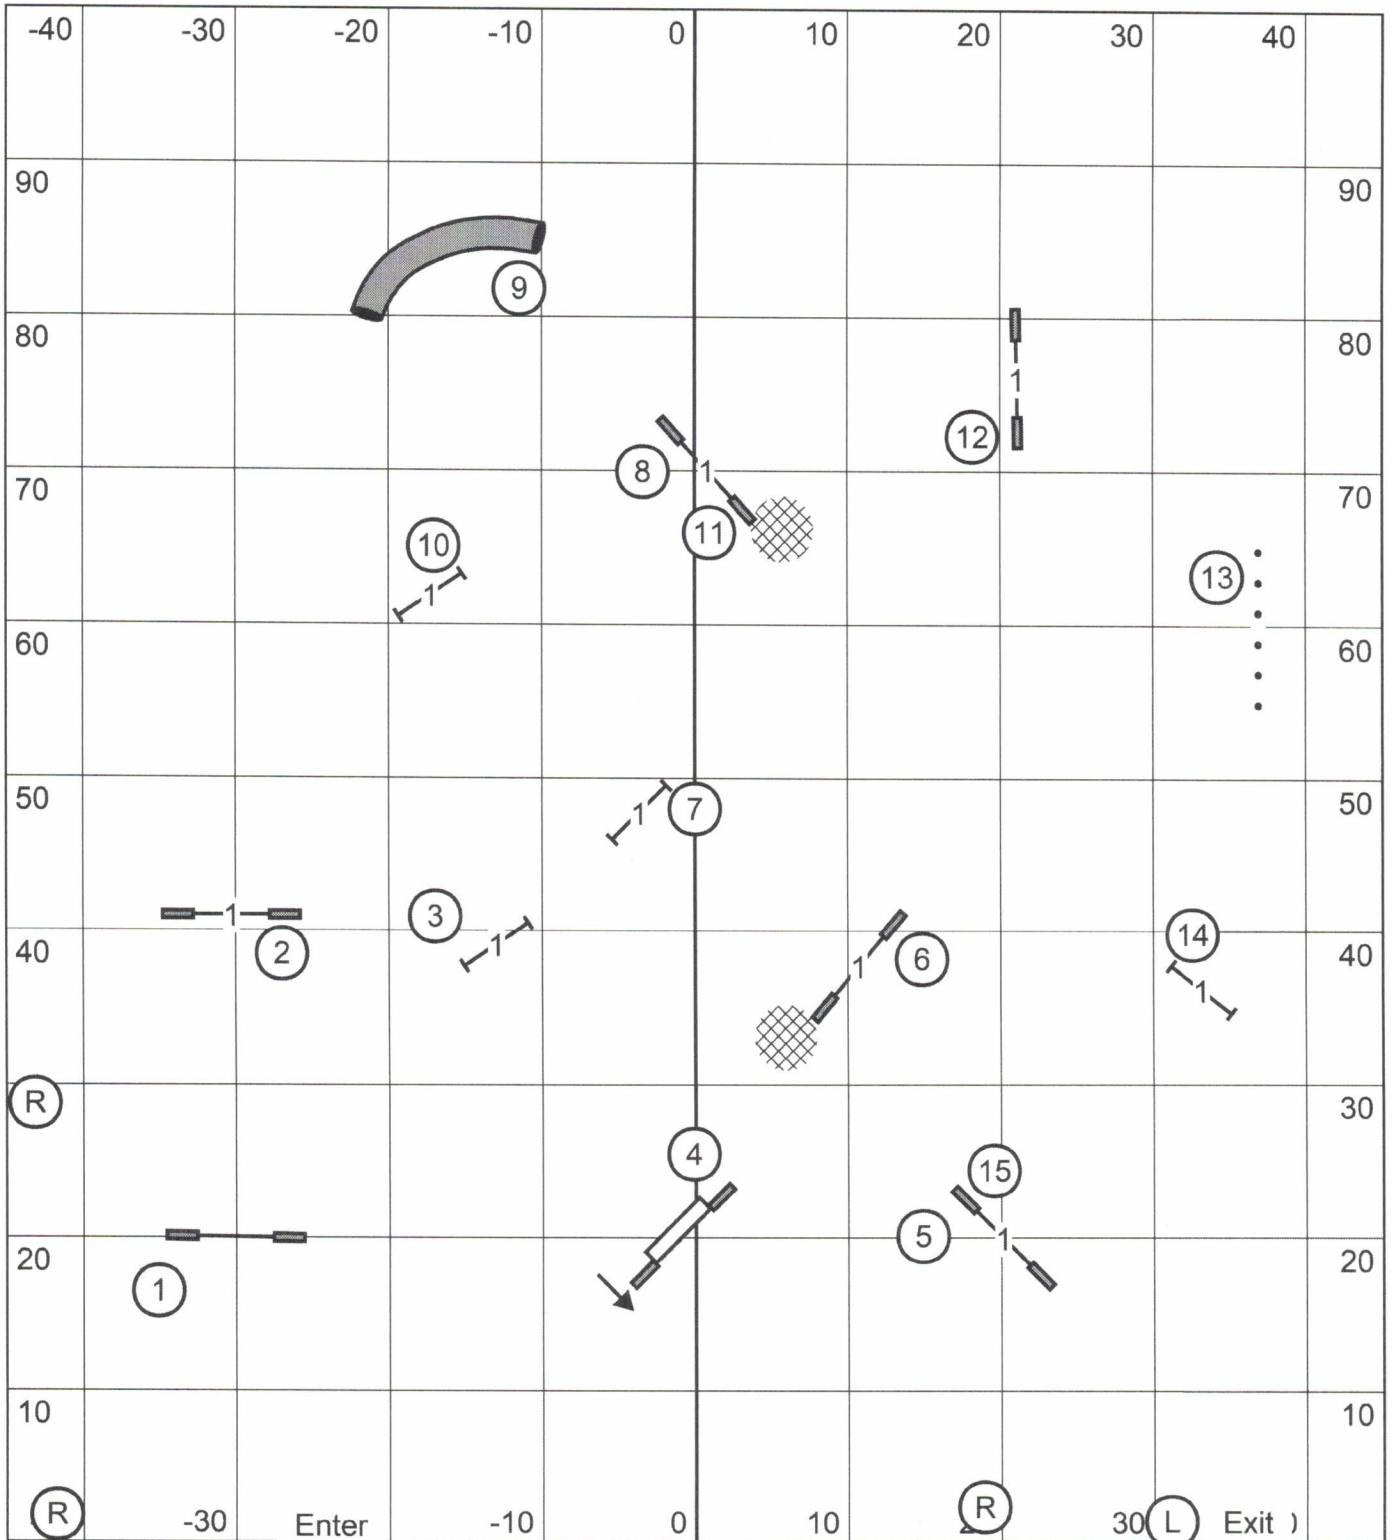

Triune Agility Club of SW IL
 Friday - February 25, 2022
 90' X 100' Wood River IL

(T/S)

Novice STD
 Gill Chapman
 Indoors on Turf

Triune Agility Club of SW IL
 Friday - February 25, 2022
 90' X 100' Wood River IL

(T/S)

Open STD
 Gill Chapman
 Indoors on Turf

Triune Agility Club of SW IL
 Friday - February 25, 2022
 90' X 100' Wood River IL

(T/S)

Excellent & Master STD
 Gill Chapman
 Indoors on Turf

41 sec - P4"
 38 sec - 8", P8", P12"
 35 sec - 12", 16", P16", P20"
 32 sec - 20", 24", 26"

Ex/M (6) (5) (4) _____
 Open (6) (5) or (5) (4) in flow _____
 Novice (5) (4) or (6) (5) in flow - - - - -

Triune Agility Club of SW IL
 Friday - February 25, 2022
 90' X 100' Wood River IL

FAST - All Levels
 Gill Chapman
 Indoors on Turf