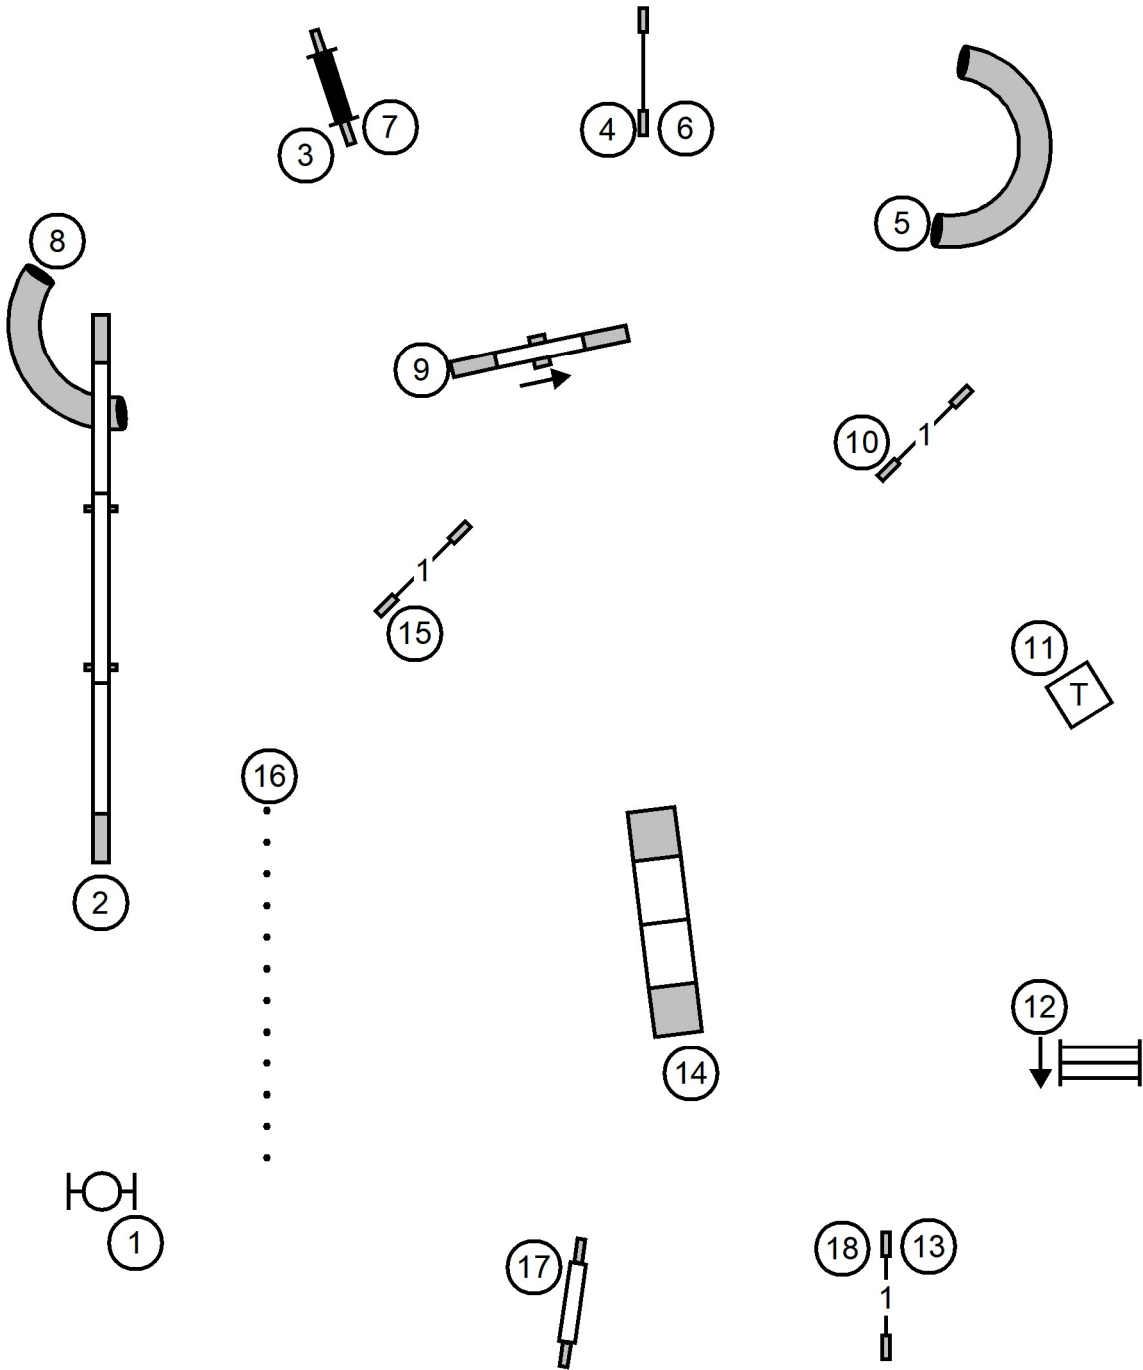

Enter

T/S

Exit

Open STD

Schipperke Club of Greater St. Louis
Friday, June 17, 2022
Dog Sports at Kim's
Caseyville, IL
Judge ~ Katrina Walters

Enter

T/S

Exit