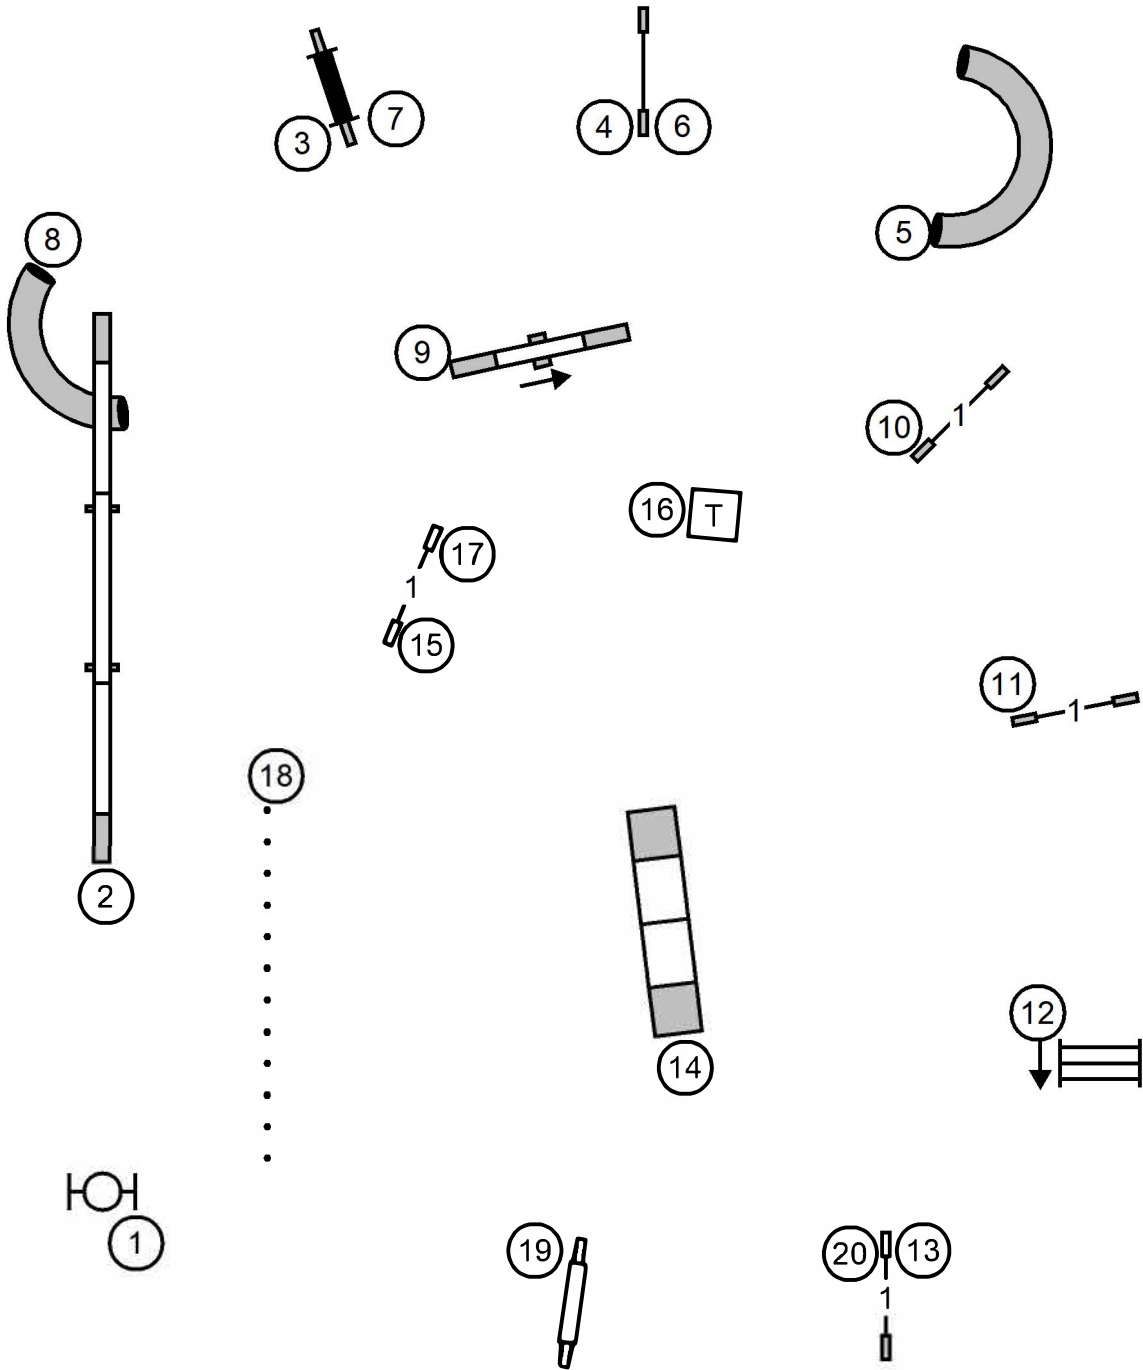

Enter

T/S

Exit

Open STD

Schipperke Club of Greater St. Louis
Friday, June 17, 2022
Dog Sports at Kim's
Caseyville, IL
Judge ~ Katrina Walters

Enter

T/S

Exit