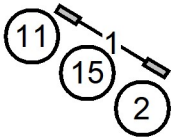

Enter

T/S

Exit

- _____ Master/Excellent Send: (8) to (4) to (3) In Flow
- _____ Open Send: (8) to (4) In Flow
- _____ Novice Send: (8) to (6)

Premier JWW

Schipperke Club of Greater St. Louis
Friday, June 17, 2022
Dog Sports at Kim's
Caseyville, IL
Judge ~ Katrina Walters