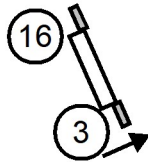

Enter

T/S

Exit

- _____ Master/Excellent Send: (8) to (4) to (3) In Flow
- _____ Open Send: (8) to (4) In Flow
- _____ Novice Send: (8) to (6)

Premier JWW

Schipperke Club of Greater St. Louis
Friday, June 17, 2022
Dog Sports at Kim's
Caseyville, IL
Judge ~ Katrina Walters