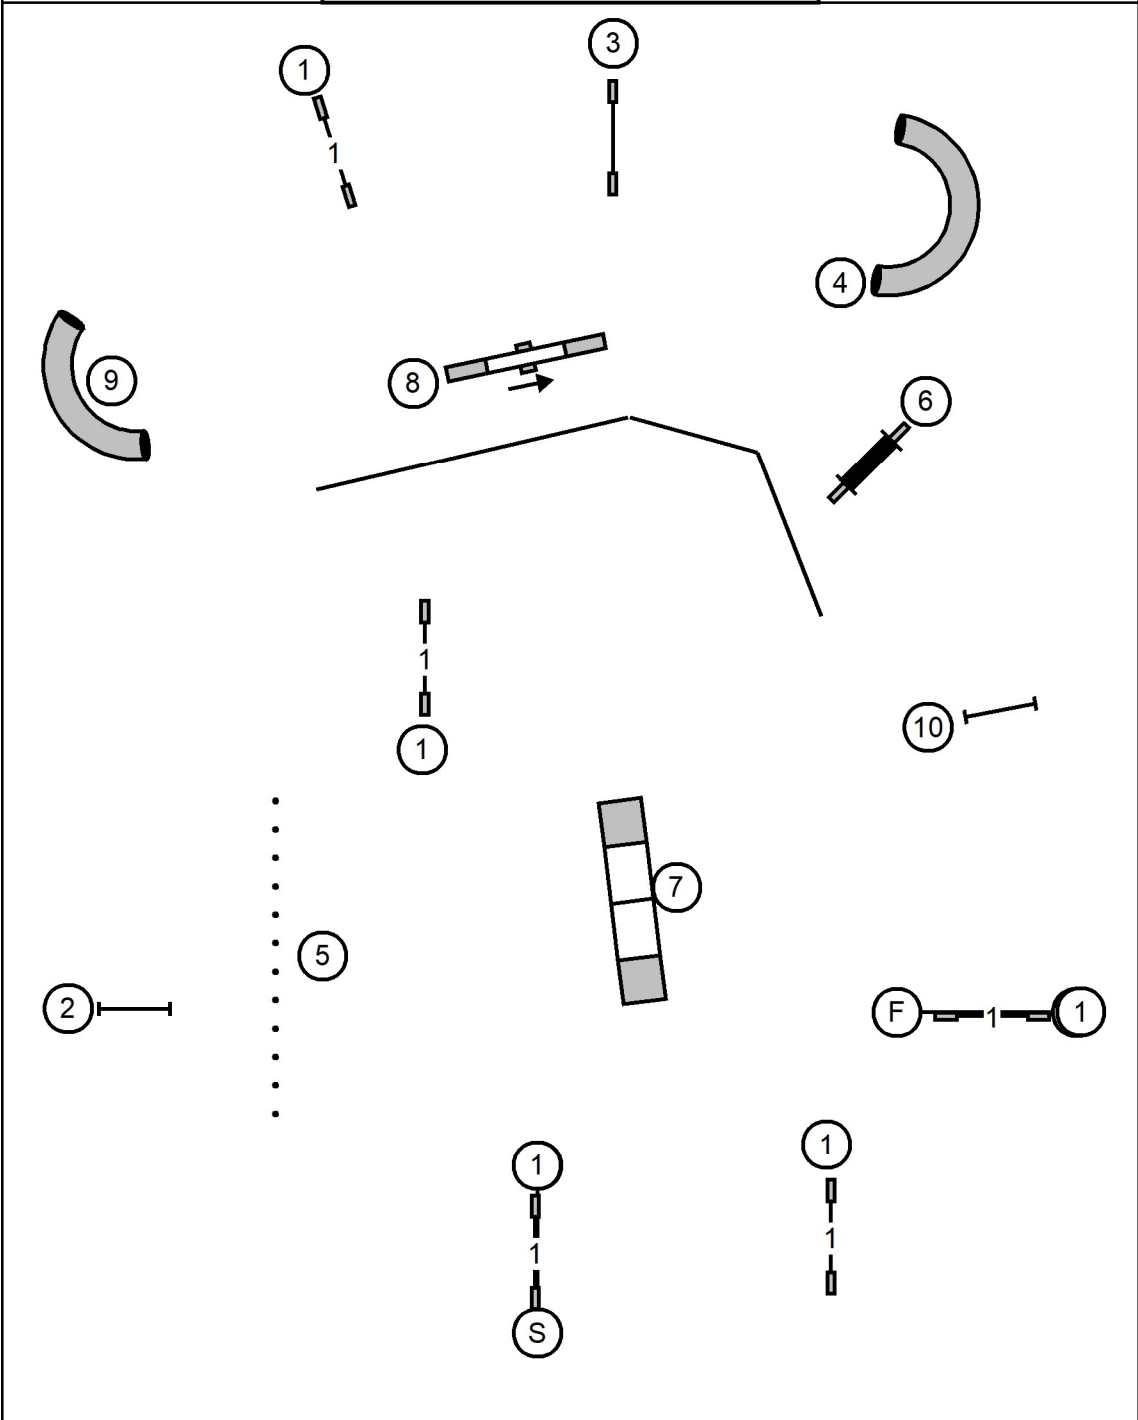

Enter

T/S

Exit

- _____ Master/Excellent Send: (8) to (4) to (3) In Flow
- _____ Open Send: (8) to (4) In Flow
- _____ Novice Send: (8) to (6)

Premier JWW

Schipperke Club of Greater St. Louis
Friday, June 17, 2022
Dog Sports at Kim's
Caseyville, IL
Judge ~ Katrina Walters