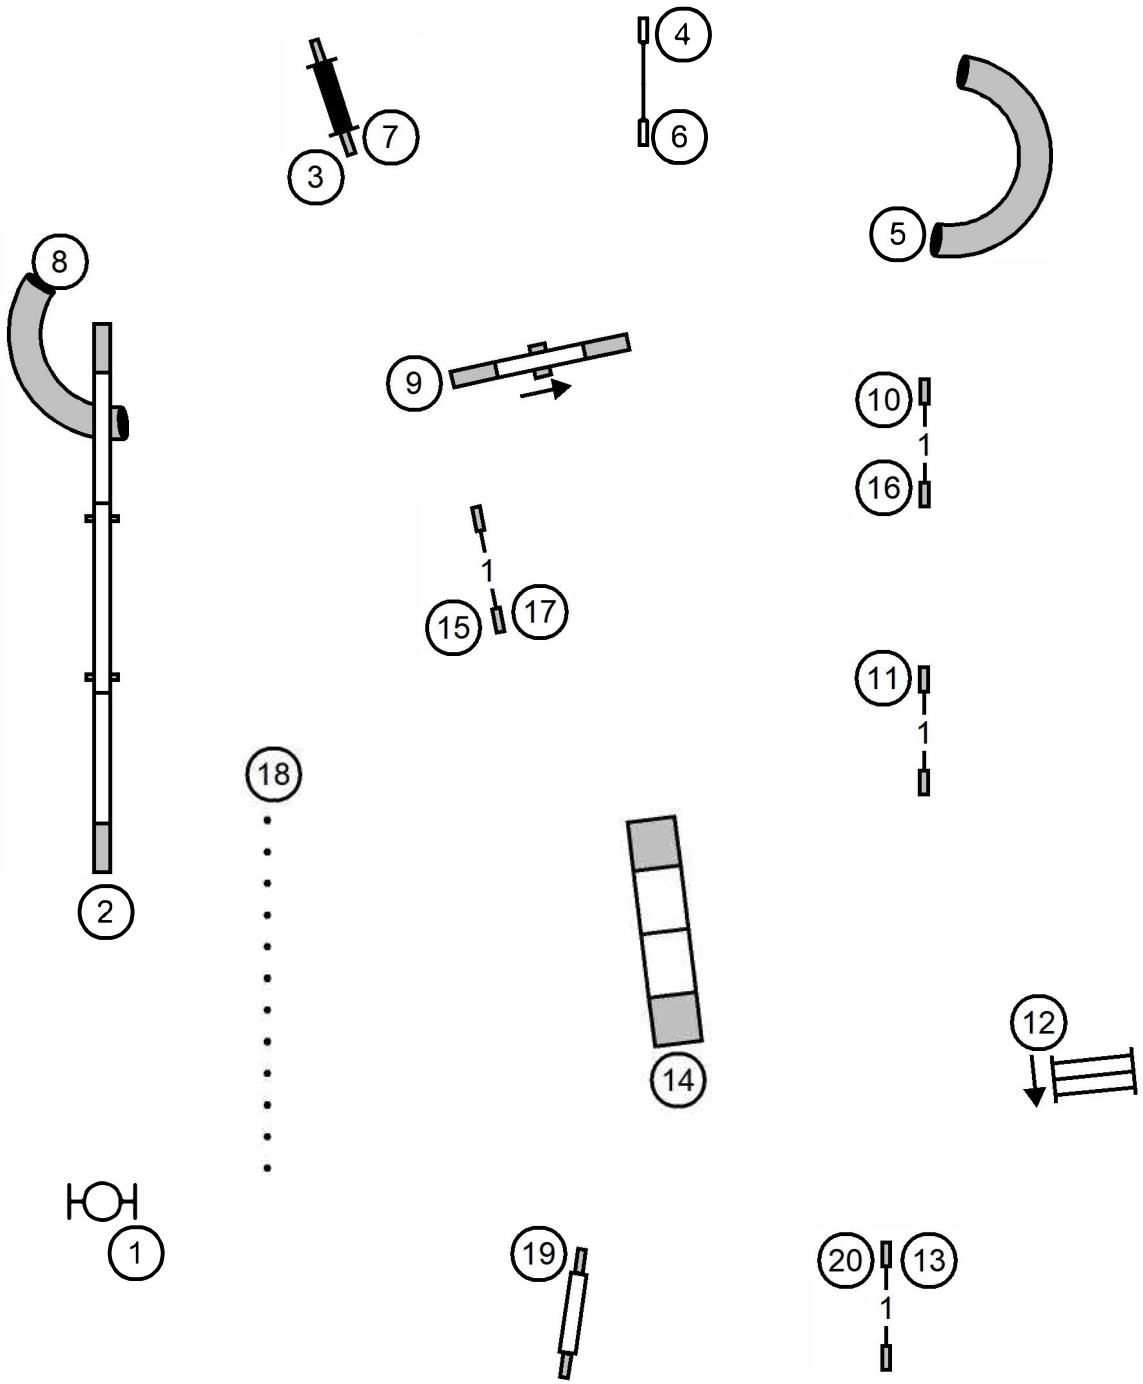

Premier STD

Schipperke Club of Greater St. Louis
Friday, June 17, 2022
Dog Sports at Kim's
Caseyville, IL
Judge ~ Katrina Walters

Enter

T/S

Exit