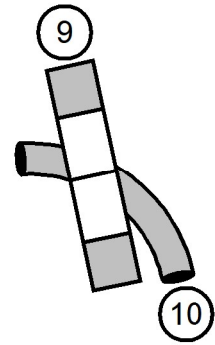

# Premier STD

Schipperke Club of Greater St. Louis  
Saturday, June 18, 2022  
Dog Sports at Kim's  
Caseyville, IL  
Judge ~ Katrina Walters

Enter

T/S

Exit