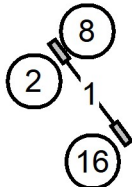

Master/Excellent STD

Schipperke Club of Greater St. Louis
Saturday, June 18, 2022
Dog Sports at Kim's
Caseyville, IL
Judge ~ Katrina Walters

Enter

T/S

Exit