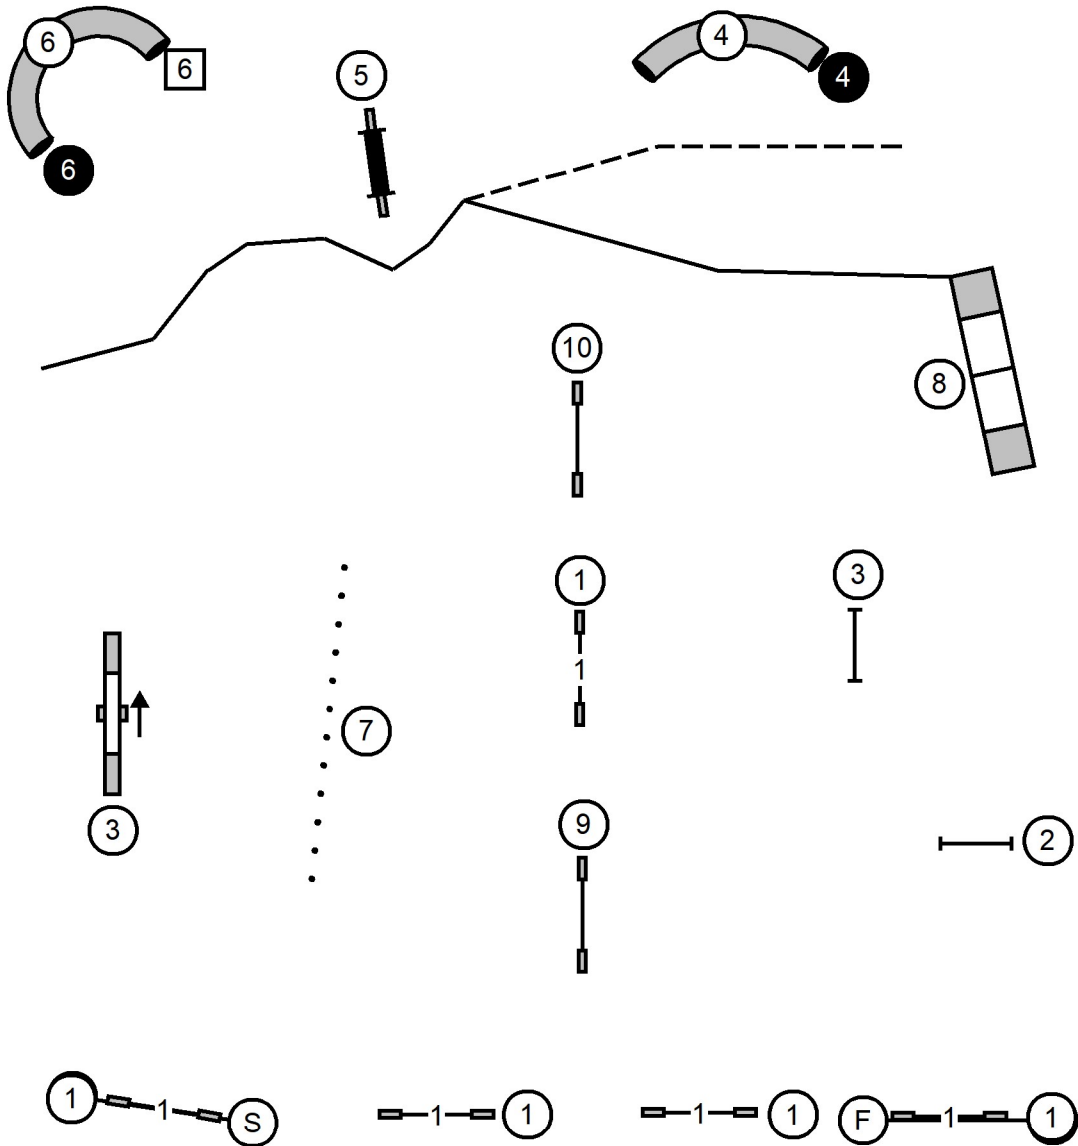

M/E/O/N FAST

Schipperke Club of Greater St. Louis
Saturday, June 18, 2022
Dog Sports at Kim's
Caseyville, IL
Judge ~ Katrina Walters

Enter	T/S	Exit
_____	Master/Excellent Send	④ to ⑤ to ⑥
_____	Open Send:	⑤ to ⑥ OR ⑥ to ⑤
_____	Novice Send:	④ to ⑤ OR ⑤ to ④ In Flow