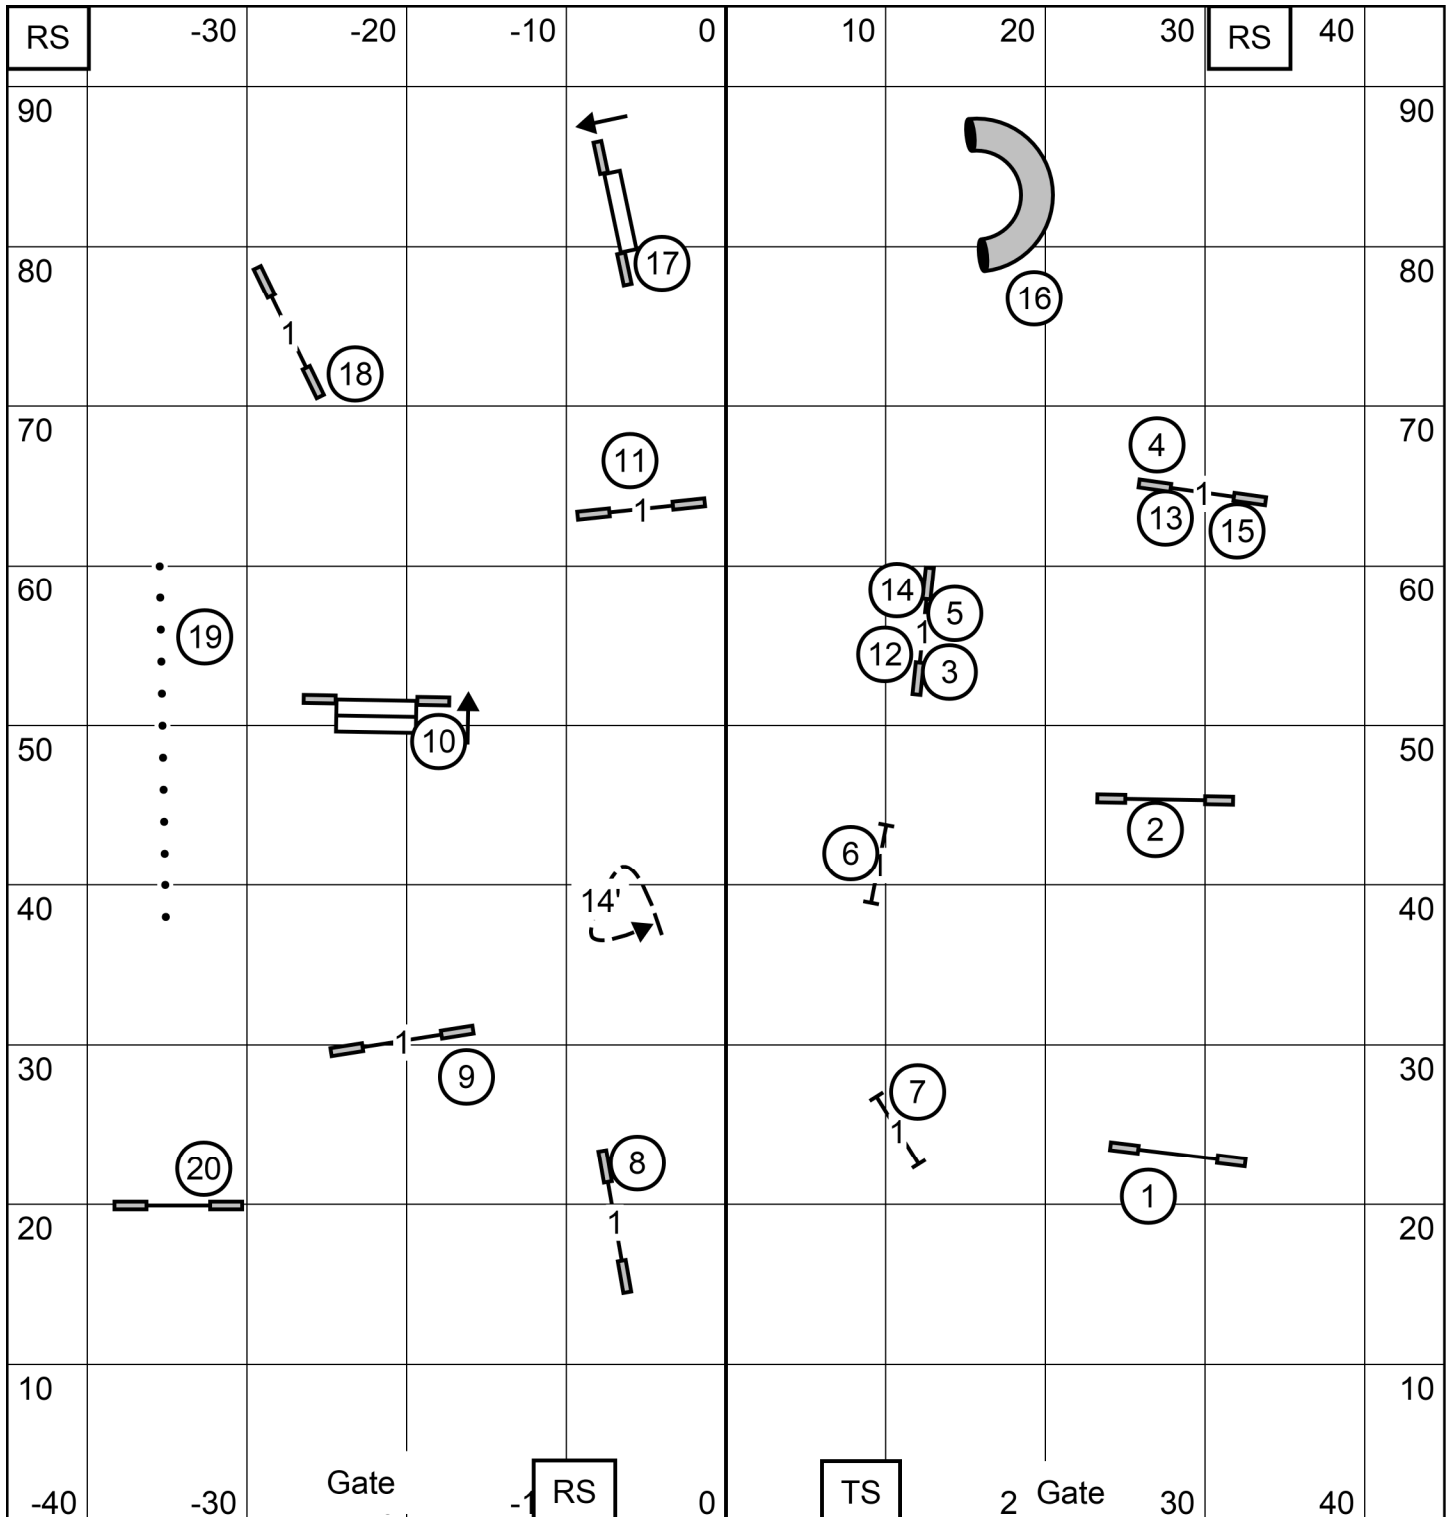

Tri-County Agility Club of Missouri
 Wentzville, MO*October 30, 2021
 EX/MAS JWW*Indoors on Turf 90' X 95'
 Lynn Morgan

Tri-County Agility Club of Missouri
 Wentzville, MO*October 30, 2021
 EX/MAS Standard*Indoors on Turf 90' X 95'
 Lynn Morgan

Tri-County Agility Club of Missouri
 Wentzville, MO*October 30, 2021
 Novice JWW*Indoors on Turf 90' X 95'
 Lynn Morgan

Tri-County Agility Club of Missouri
 Wentzville, MO*October 30, 2021
 Novice Standard*Indoors on Turf 90' X 95'
 Lynn Morgan

Tri-County Agility Club of Missouri
 Wentzville, MO*October 30, 2021
 Open JWW*Indoors on Turf 90' X 95'
 Lynn Morgan

Tri-County Agility Club of Missouri
 Wentzville, MO*October 30, 2021
 Open Standard*Indoors on Turf 90' X 95'
 Lynn Morgan