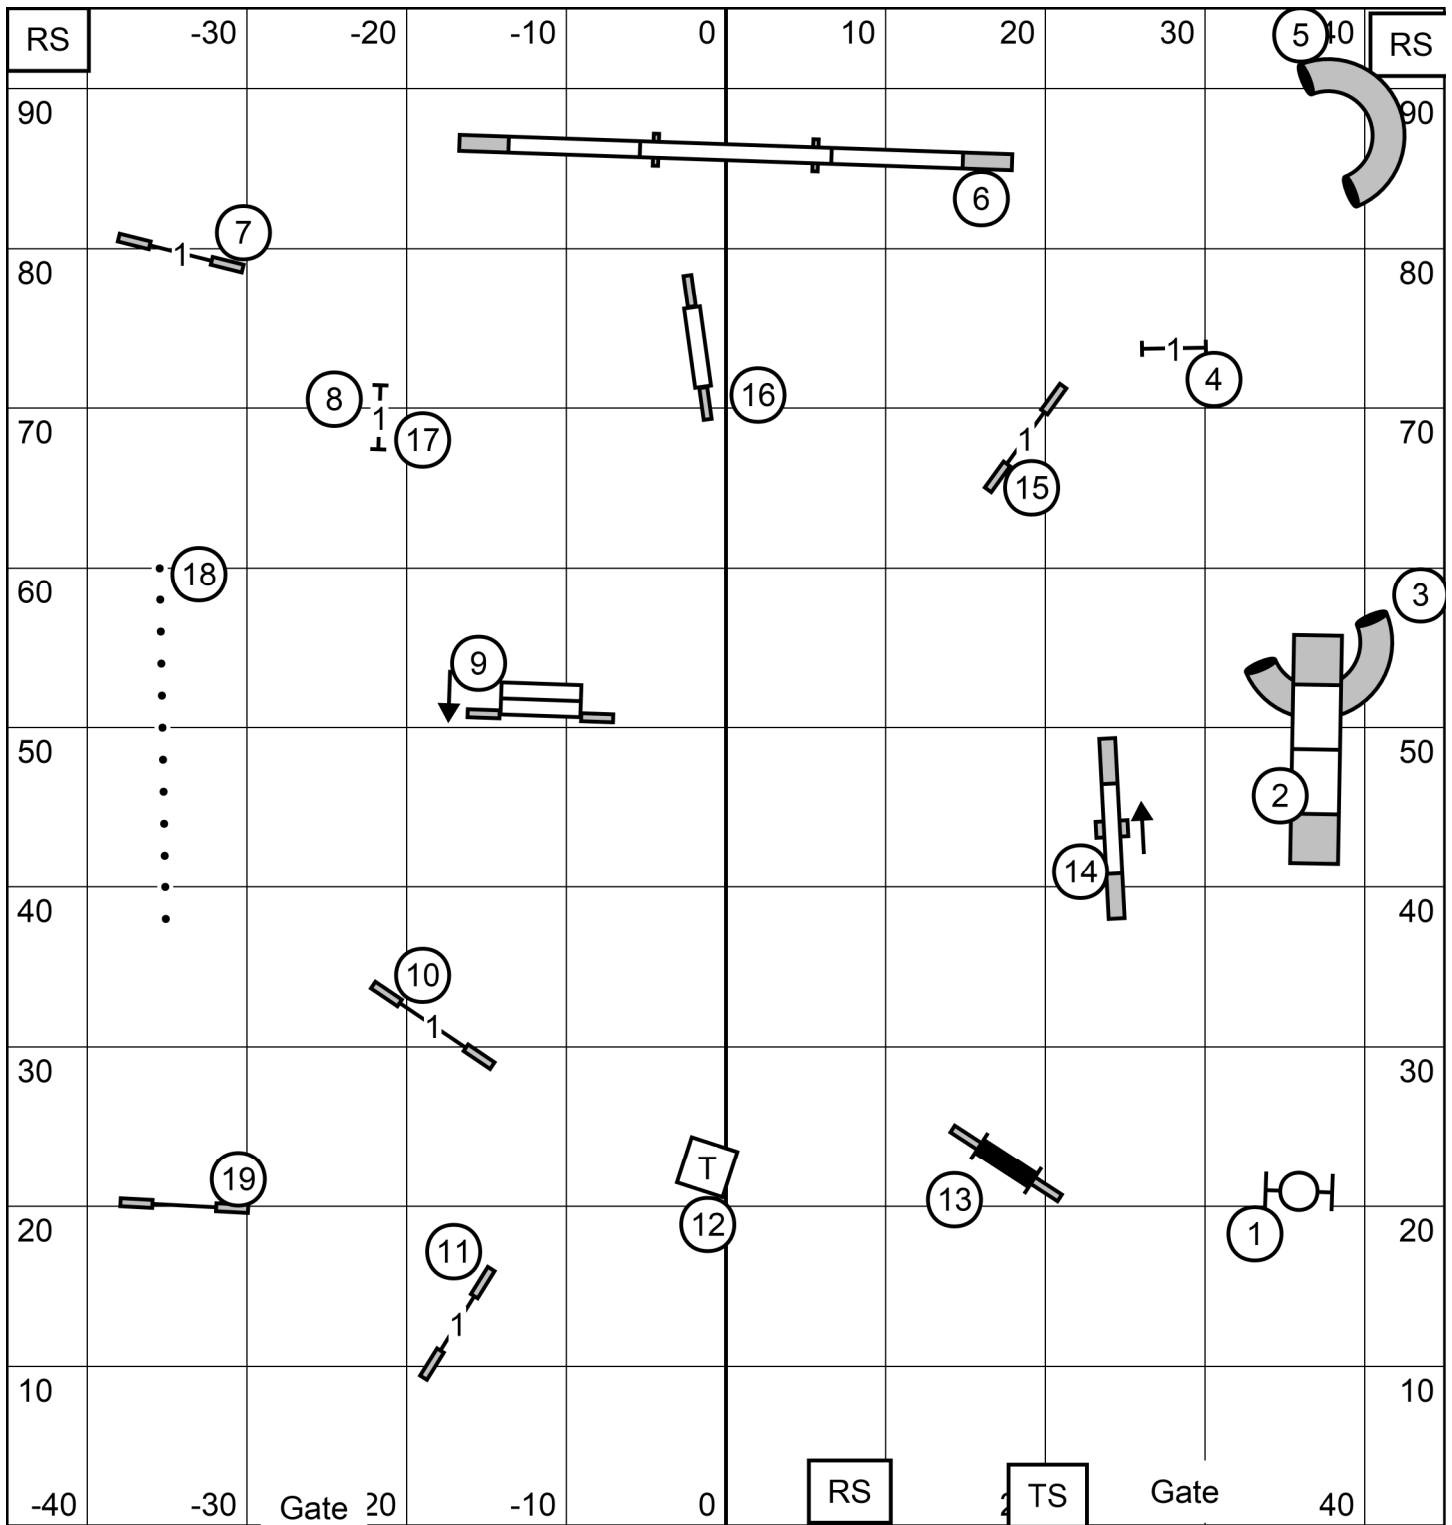

Tri-County Agility Club of Missouri
 Wentzville, MO*October 30, 2021
 EX/MAS JWW*Indoors on Turf 90' X 95'
 Lynn Morgan

Tri-County Agility Club of Missouri
 Wentzville, MO*October 30, 2021
 EX/MAS Standard*Indoors on Turf 90' X 95'
 Lynn Morgan

Tri-County Agility Club of Missouri
 Wentzville, MO*October 30, 2021
 Novice JWW*Indoors on Turf 90' X 95'
 Lynn Morgan

Tri-County Agility Club of Missouri
 Wentzville, MO*October 30, 2021
 Novice Standard*Indoors on Turf 90' X 95'
 Lynn Morgan

Tri-County Agility Club of Missouri
 Wentzville, MO*October 30, 2021
 Open JWW*Indoors on Turf 90' X 95'
 Lynn Morgan

Tri-County Agility Club of Missouri
 Wentzville, MO*October 30, 2021
 Open Standard*Indoors on Turf 90' X 95'
 Lynn Morgan