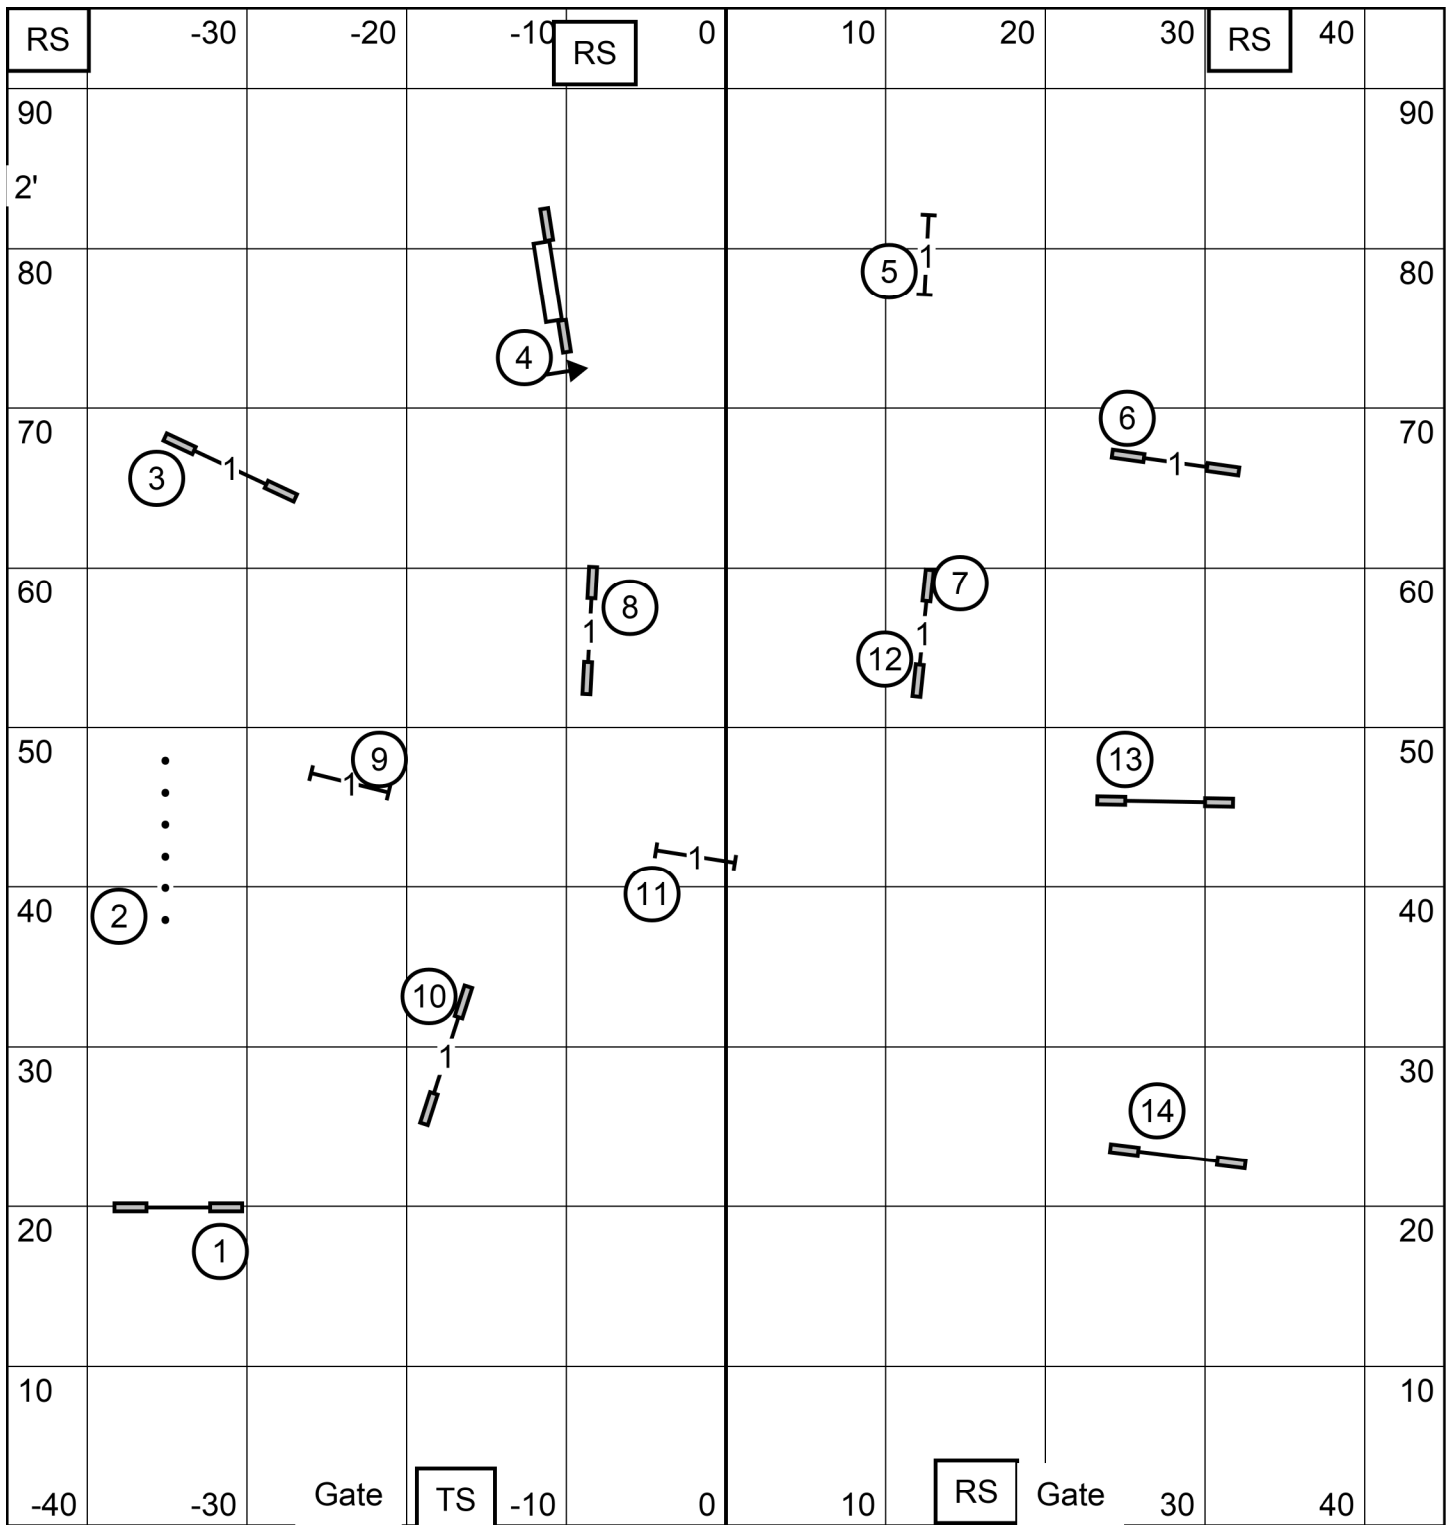

Tri-County Agility Club of Missouri
 Wentzville, MO*October 30, 2021
 EX/MAS JWW*Indoors on Turf 90' X 95'
 Lynn Morgan

Tri-County Agility Club of Missouri
 Wentzville, MO*October 30, 2021
 EX/MAS Standard*Indoors on Turf 90' X 95'
 Lynn Morgan

Tri-County Agility Club of Missouri
 Wentzville, MO*October 30, 2021
 Novice JWW*Indoors on Turf 90' X 95'
 Lynn Morgan

Tri-County Agility Club of Missouri
 Wentzville, MO*October 30, 2021
 Novice Standard*Indoors on Turf 90' X 95'
 Lynn Morgan

Tri-County Agility Club of Missouri
 Wentzville, MO*October 30, 2021
 Open JWW*Indoors on Turf 90' X 95'
 Lynn Morgan

Tri-County Agility Club of Missouri
 Wentzville, MO*October 30, 2021
 Open Standard*Indoors on Turf 90' X 95'
 Lynn Morgan