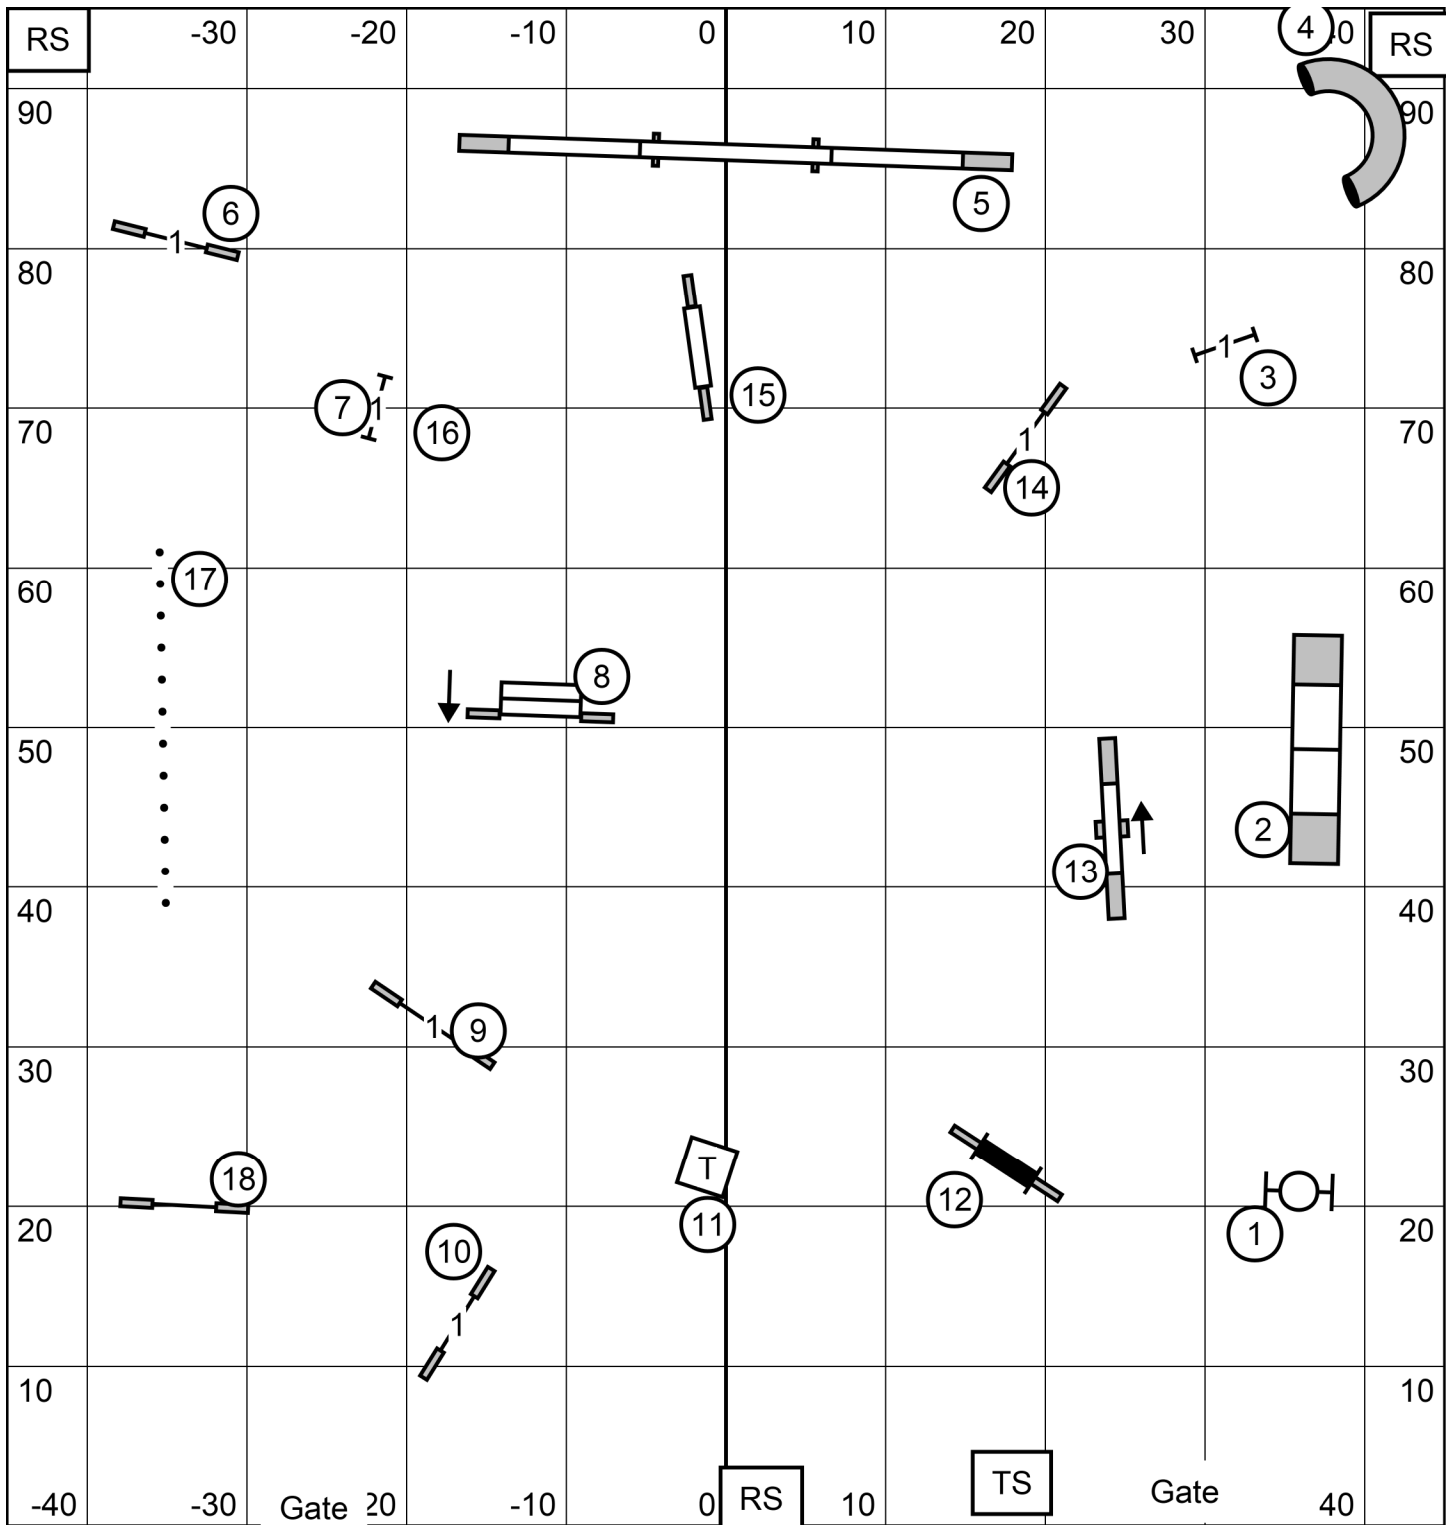

Tri-County Agility Club of Missouri
 Wentzville, MO*October 30, 2021
 EX/MAS JWW*Indoors on Turf 90' X 95'
 Lynn Morgan

Tri-County Agility Club of Missouri
 Wentzville, MO*October 30, 2021
 EX/MAS Standard*Indoors on Turf 90' X 95'
 Lynn Morgan

Tri-County Agility Club of Missouri
 Wentzville, MO*October 30, 2021
 Novice JWW*Indoors on Turf 90' X 95'
 Lynn Morgan

Tri-County Agility Club of Missouri
 Wentzville, MO*October 30, 2021
 Novice Standard*Indoors on Turf 90' X 95'
 Lynn Morgan

Tri-County Agility Club of Missouri
 Wentzville, MO*October 30, 2021
 Open JWW*Indoors on Turf 90' X 95'
 Lynn Morgan

Tri-County Agility Club of Missouri
 Wentzville, MO*October 30, 2021
 Open Standard*Indoors on Turf 90' X 95'
 Lynn Morgan