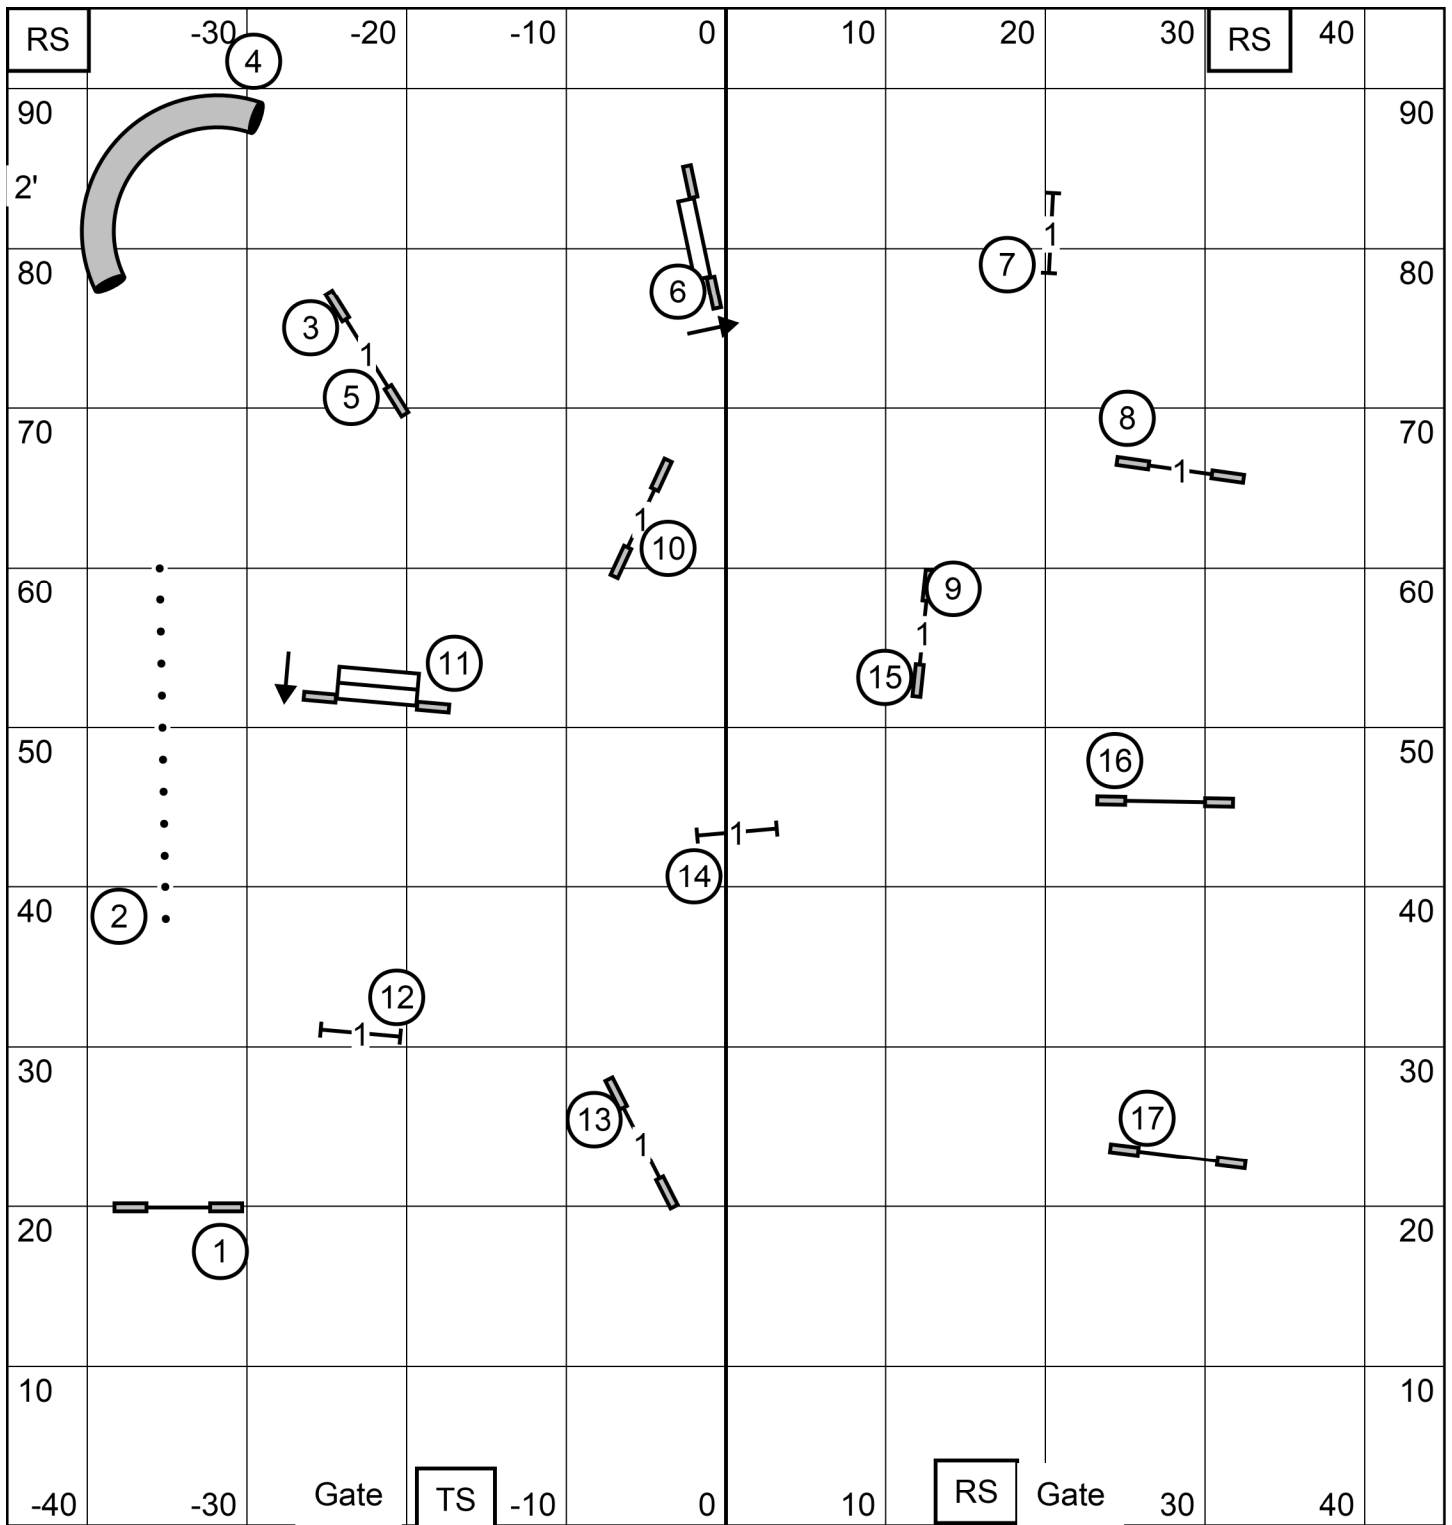

Tri-County Agility Club of Missouri
 Wentzville, MO*October 30, 2021
 EX/MAS JWW*Indoors on Turf 90' X 95'
 Lynn Morgan

Tri-County Agility Club of Missouri
 Wentzville, MO*October 30, 2021
 EX/MAS Standard*Indoors on Turf 90' X 95'
 Lynn Morgan

Tri-County Agility Club of Missouri
 Wentzville, MO*October 30, 2021
 Novice JWW*Indoors on Turf 90' X 95'
 Lynn Morgan

Tri-County Agility Club of Missouri
 Wentzville, MO*October 30, 2021
 Novice Standard*Indoors on Turf 90' X 95'
 Lynn Morgan

Tri-County Agility Club of Missouri
 Wentzville, MO*October 30, 2021
 Open JWW*Indoors on Turf 90' X 95'
 Lynn Morgan

Tri-County Agility Club of Missouri
 Wentzville, MO*October 30, 2021
 Open Standard*Indoors on Turf 90' X 95'
 Lynn Morgan