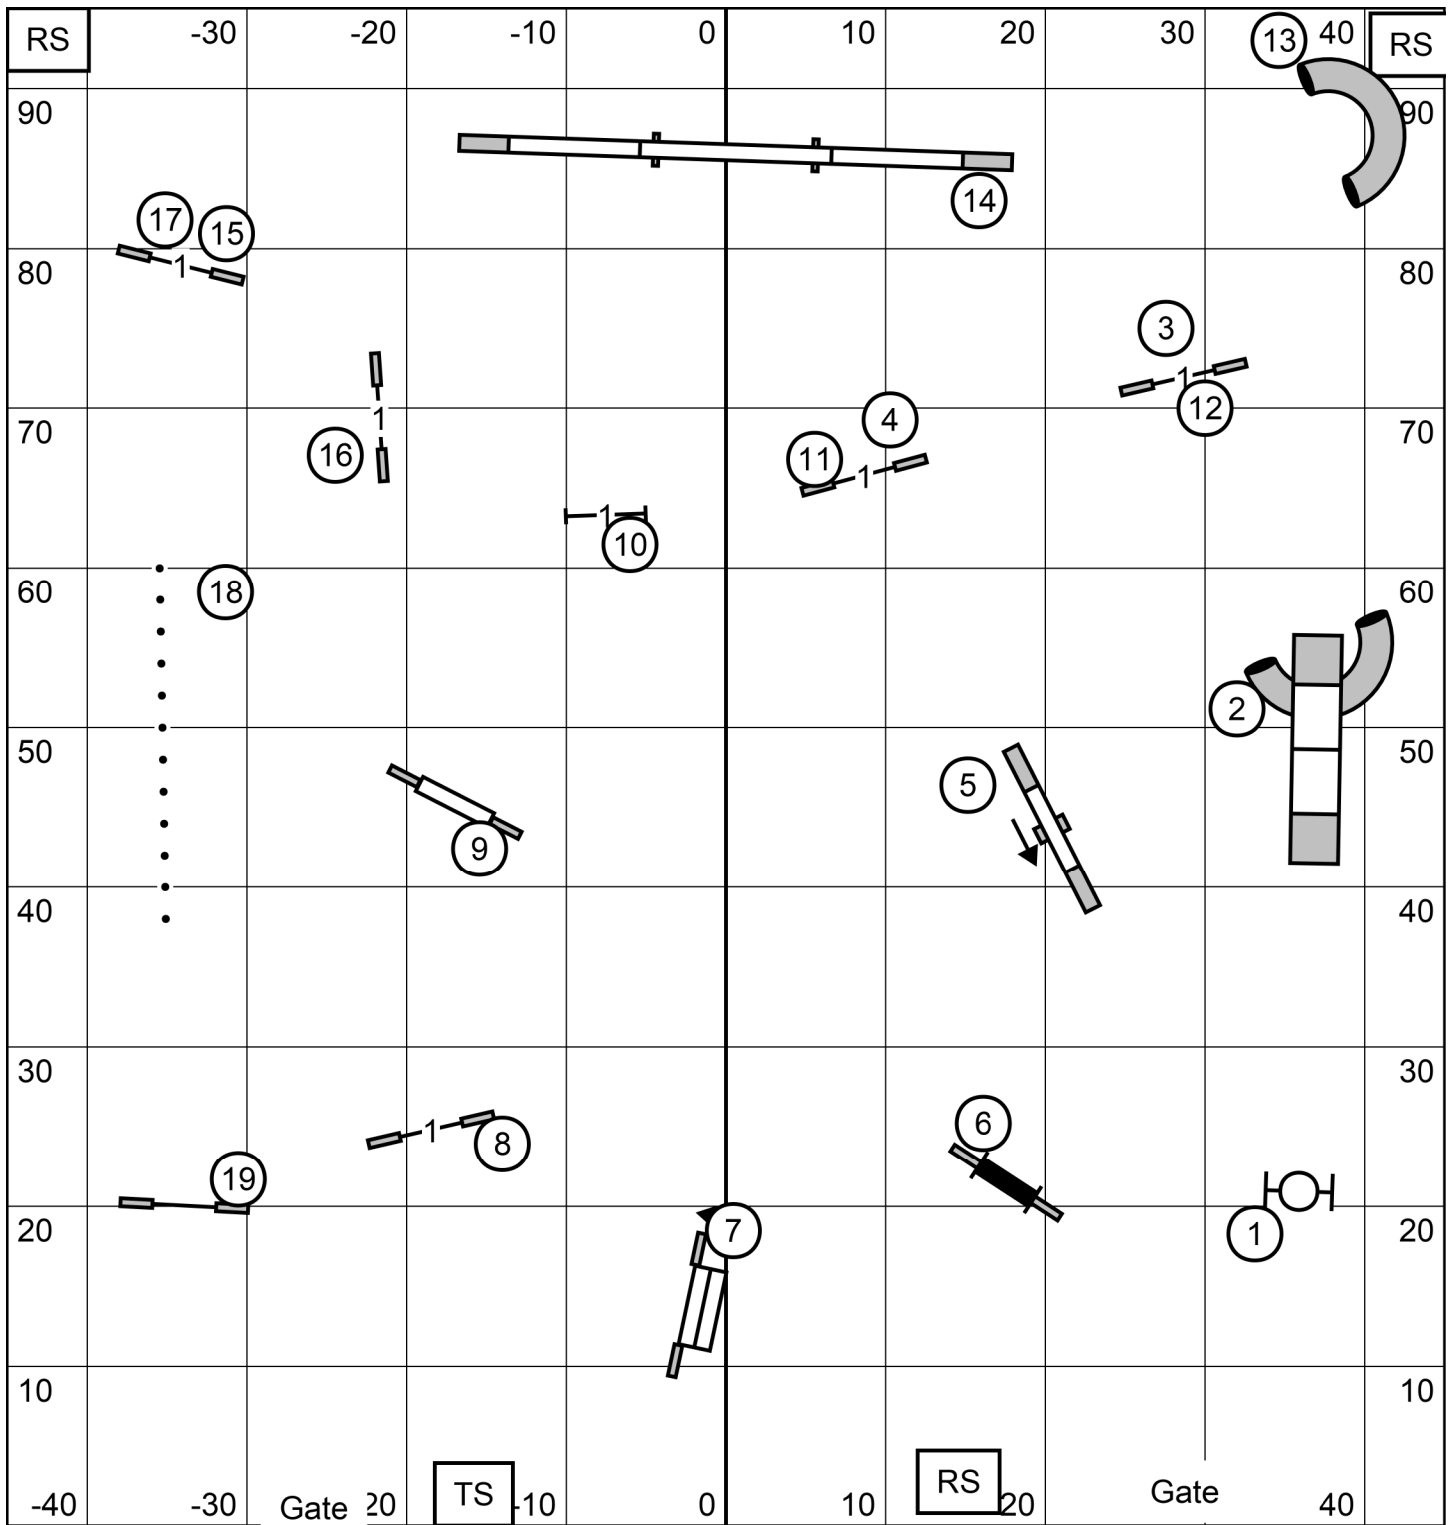

Tri-County Agility Club of Missouri
Wentzville, MO*October 30, 2021
Premier Standard*Indoors on Turf 90' X 95'
Lynn Morgan