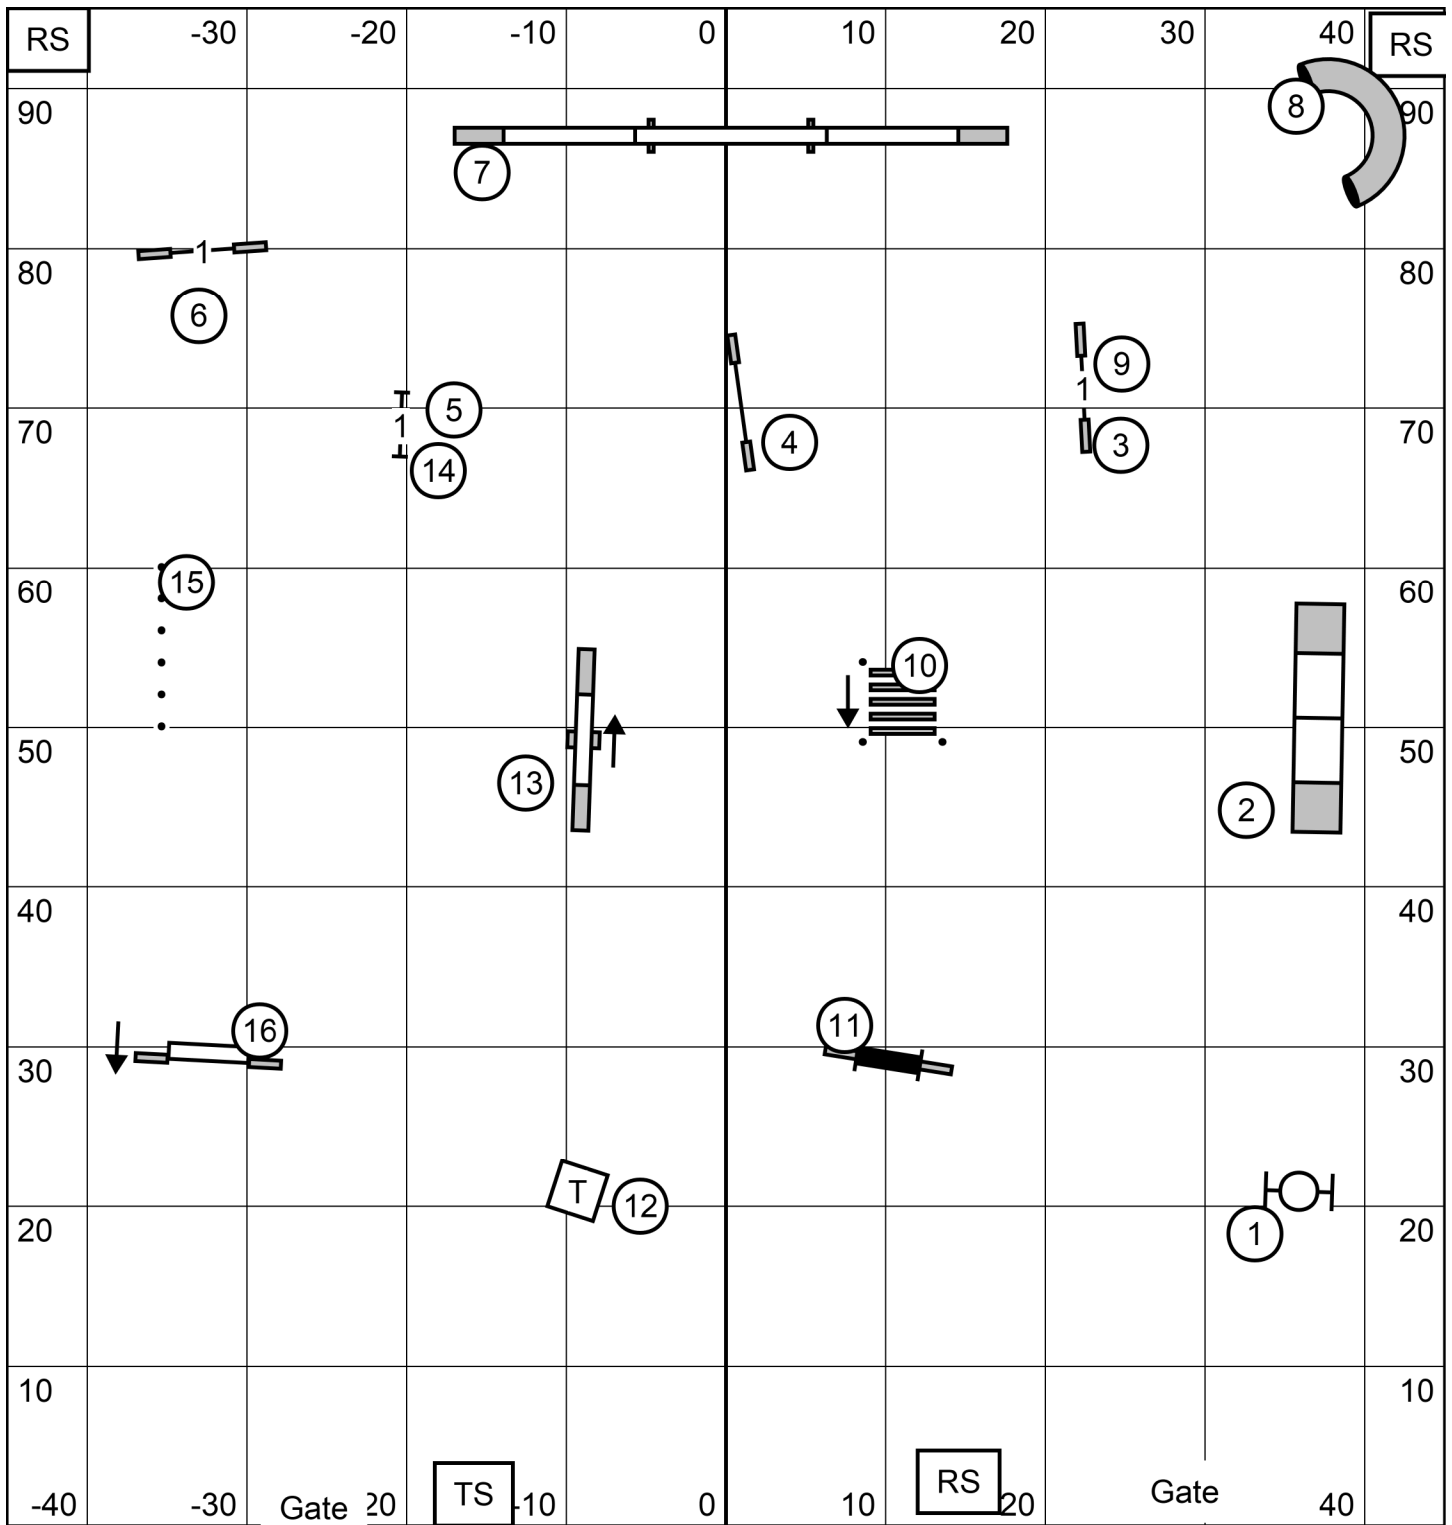

Tri-County Agility Club of Missouri
 Wentzville, MO*October 30, 2021
 EX/MAS JWW*Indoors on Turf 90' X 95'
 Lynn Morgan

Tri-County Agility Club of Missouri
 Wentzville, MO*October 30, 2021
 EX/MAS Standard*Indoors on Turf 90' X 95'
 Lynn Morgan

Tri-County Agility Club of Missouri
 Wentzville, MO*October 30, 2021
 Novice JWW*Indoors on Turf 90' X 95'
 Lynn Morgan

Tri-County Agility Club of Missouri
 Wentzville, MO*October 30, 2021
 Novice Standard*Indoors on Turf 90' X 95'
 Lynn Morgan

Tri-County Agility Club of Missouri
 Wentzville, MO*October 30, 2021
 Open JWW*Indoors on Turf 90' X 95'
 Lynn Morgan

Tri-County Agility Club of Missouri
 Wentzville, MO*October 30, 2021
 Open Standard*Indoors on Turf 90' X 95'
 Lynn Morgan