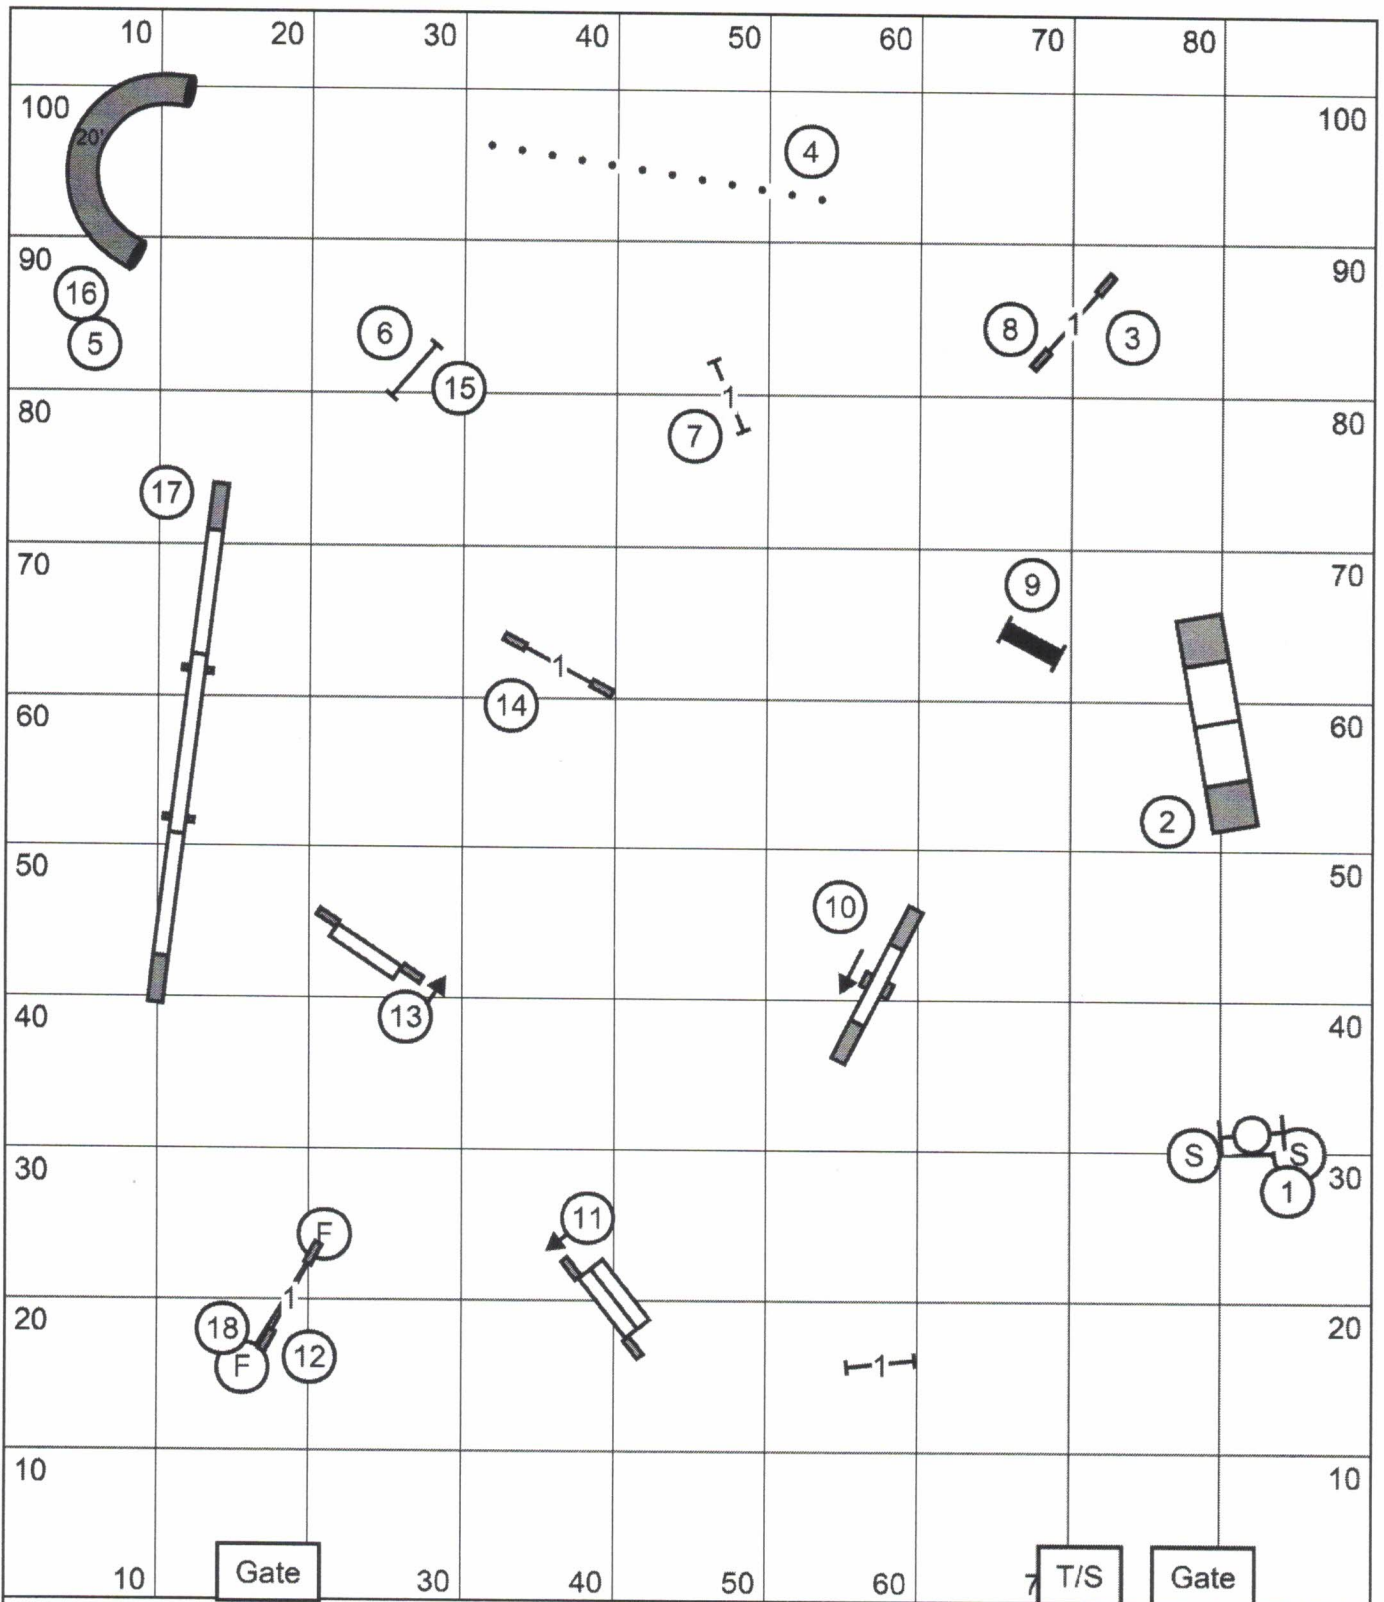

Gateway Agility Club
 Purina Farm, Grey Summit MO

Premier Standard

Saturday, July 27, 2024

Erin Schaefer

90' x 105' indoors on turf

Next dog in
 #13 WINGED JUMP

Gateway Agility Club
 Purina Farm, Grey Summit MO
Excellent/Master Standard
 Saturday, July 27, 2024
 Erin Schaefer
 90' x 105' indoors on turf

Next dog in
 # 12 WINGED JUMP

Gateway Agility Club
 Purina Farm, Grey Summit MO

Open Standard

Saturday, July 27, 2024

Erin Schaefer

90' x 105' indoors on turf

Next dog in
 # 12 DOUBLE JUMP

Gateway Agility Club
 Purina Farm, Grey Summit MO

Novice Standard
 Saturday, July 27, 2024
 Erin Schaefer
 90' x 105' indoors on turf

Next dog in
 # 10 TABLE

Premier JWW

Gateway Agility Club of Suburban St Louis
Lisa Jarvis
July 27, 2024

Exc/Master JWW

Gateway Agility Club of Suburban St Louis