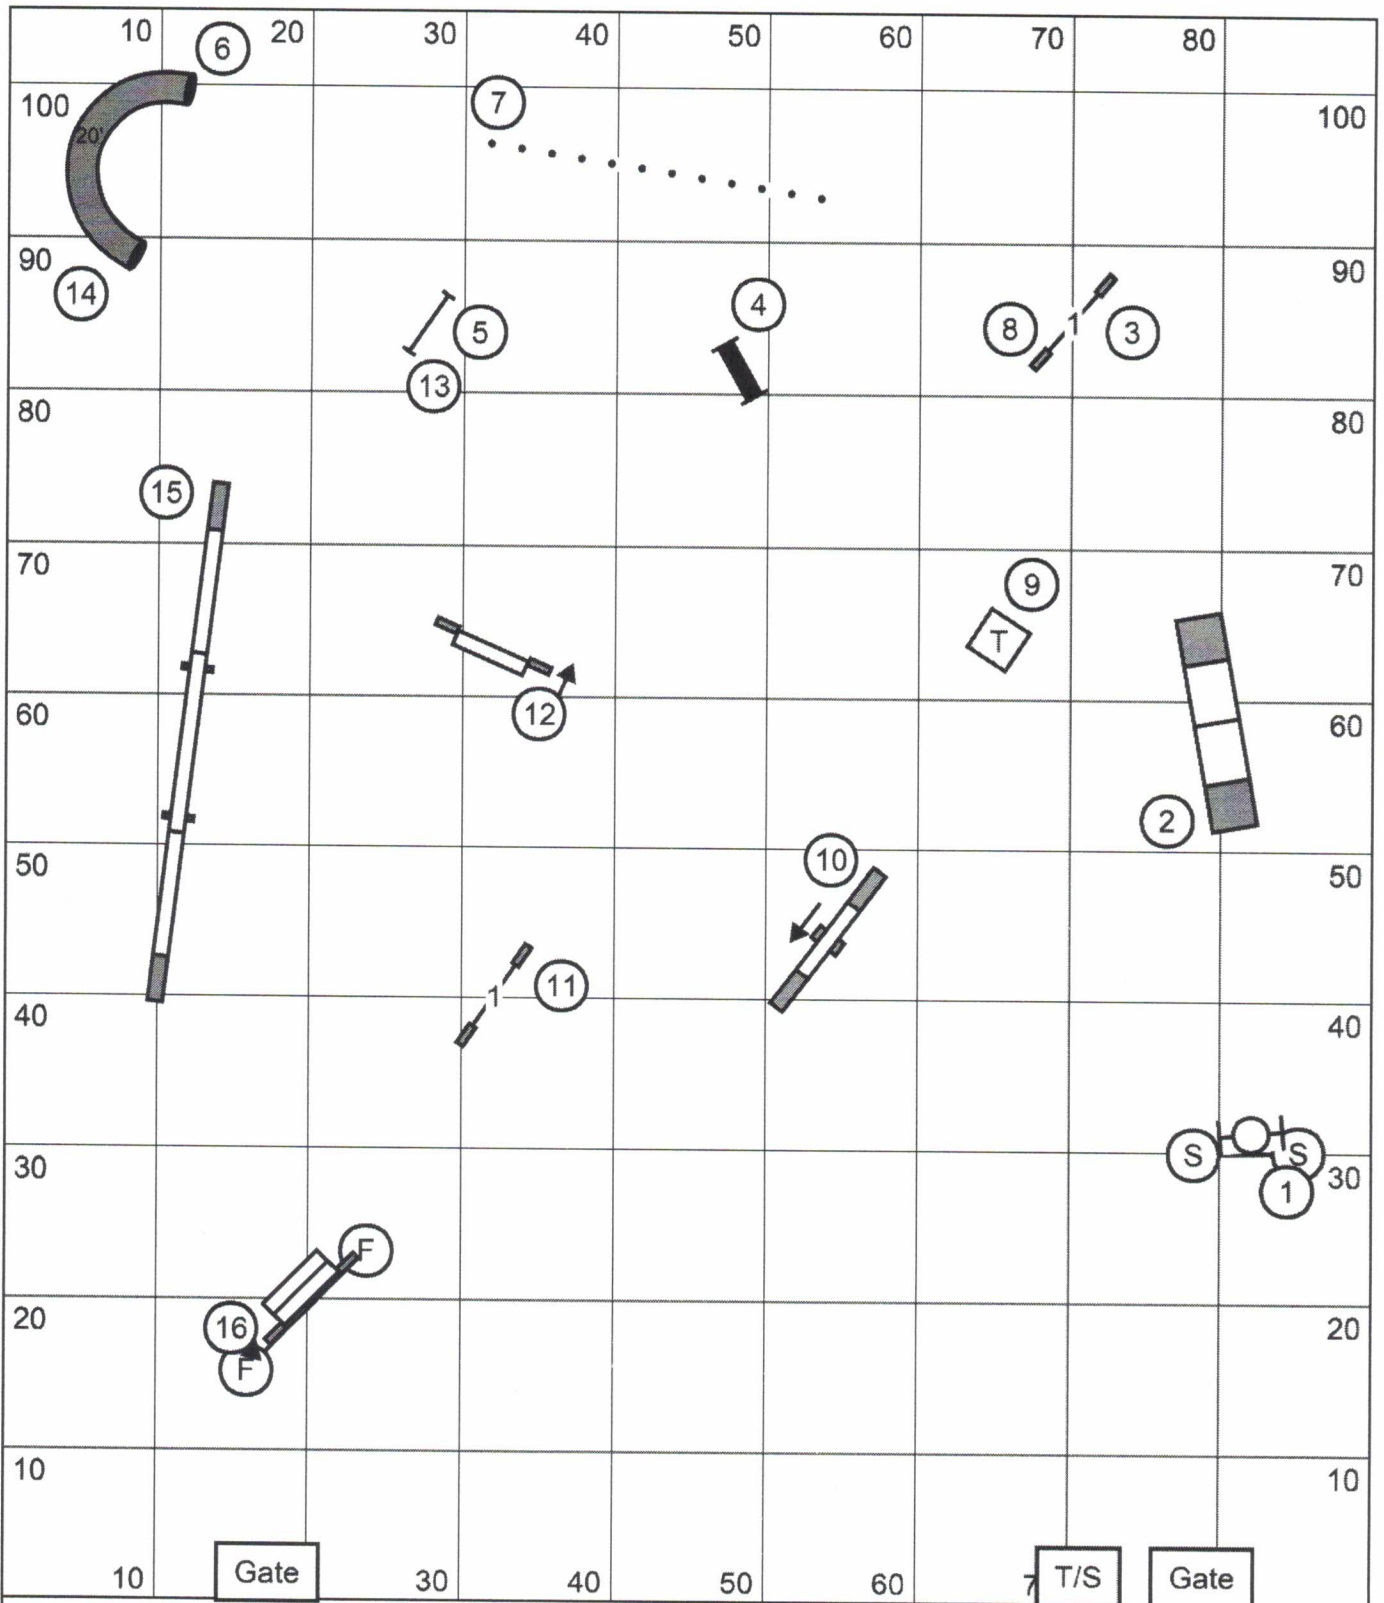

Gateway Agility Club
 Purina Farm, Grey Summit MO

Premier Standard

Saturday, July 27, 2024

Erin Schaefer

90' x 105' indoors on turf

Next dog in
 #13 WINGED JUMP

Gateway Agility Club
 Purina Farm, Grey Summit MO
Excellent/Master Standard
 Saturday, July 27, 2024
 Erin Schaefer
 90' x 105' indoors on turf

Next dog in
 # 12 WINGED JUMP

Gateway Agility Club
 Purina Farm, Grey Summit MO

Open Standard

Saturday, July 27, 2024

Erin Schaefer

90' x 105' indoors on turf

Next dog in
 # 12 DOUBLE JUMP

Gateway Agility Club
 Purina Farm, Grey Summit MO

Novice Standard
 Saturday, July 27, 2024
 Erin Schaefer
 90' x 105' indoors on turf

Next dog in
 # 10 TABLE

Premier JWW

Gateway Agility Club of Suburban St Louis
Lisa Jarvis
July 27, 2024

Exc/Master JWW

Gateway Agility Club of Suburban St Louis