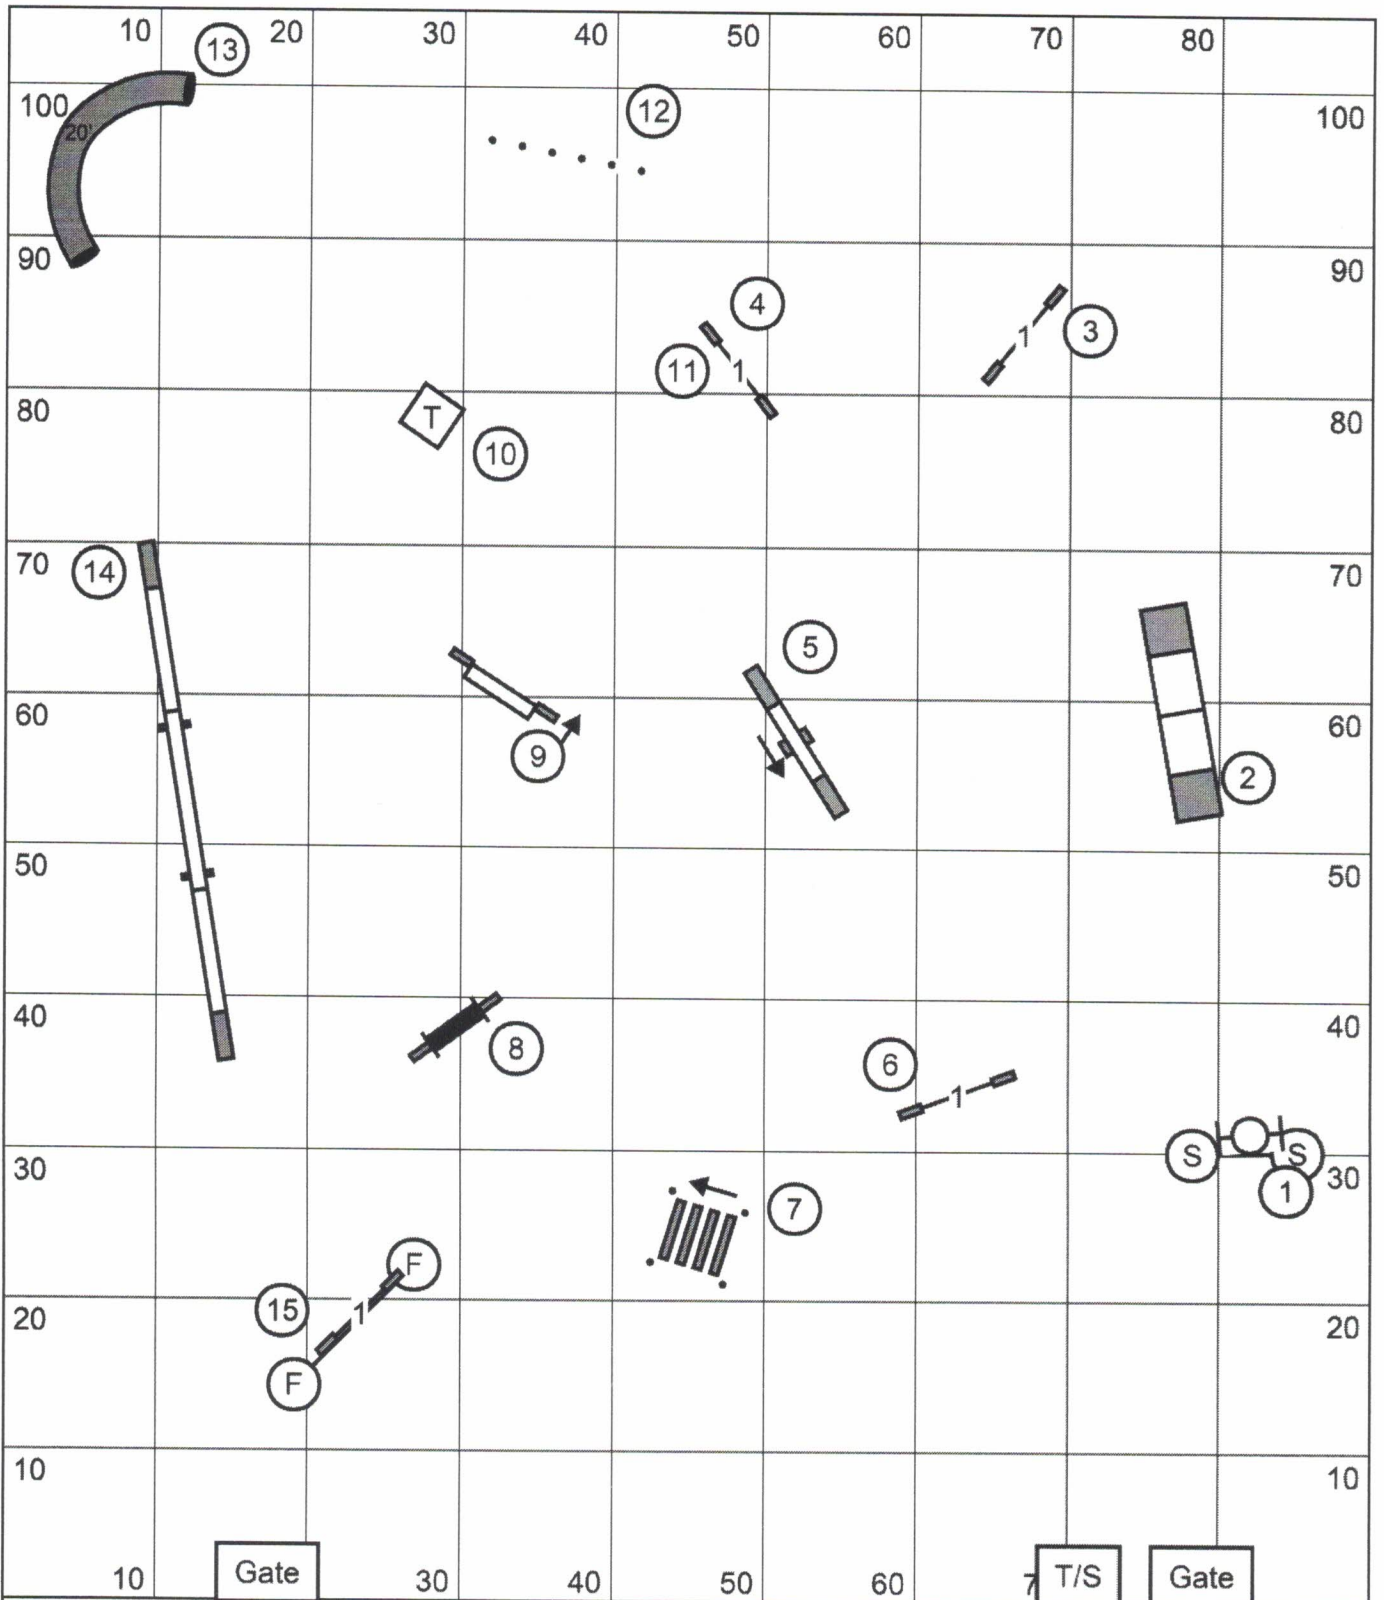

Gateway Agility Club
 Purina Farm, Grey Summit MO

Premier Standard

Saturday, July 27, 2024

Erin Schaefer

90' x 105' indoors on turf

Next dog in
 #13 WINGED JUMP

Gateway Agility Club
 Purina Farm, Grey Summit MO
Excellent/Master Standard
 Saturday, July 27, 2024
 Erin Schaefer
 90' x 105' indoors on turf

Next dog in
 # 12 WINGED JUMP

Gateway Agility Club
 Purina Farm, Grey Summit MO

Open Standard

Saturday, July 27, 2024

Erin Schaefer

90' x 105' indoors on turf

Next dog in
 # 12 DOUBLE JUMP

Gateway Agility Club
 Purina Farm, Grey Summit MO

Novice Standard
 Saturday, July 27, 2024
 Erin Schaefer
 90' x 105' indoors on turf

Next dog in
 # 10 TABLE

Premier JWW

Gateway Agility Club of Suburban St Louis
Lisa Jarvis
July 27, 2024

Exc/Master JWW

Gateway Agility Club of Suburban St Louis