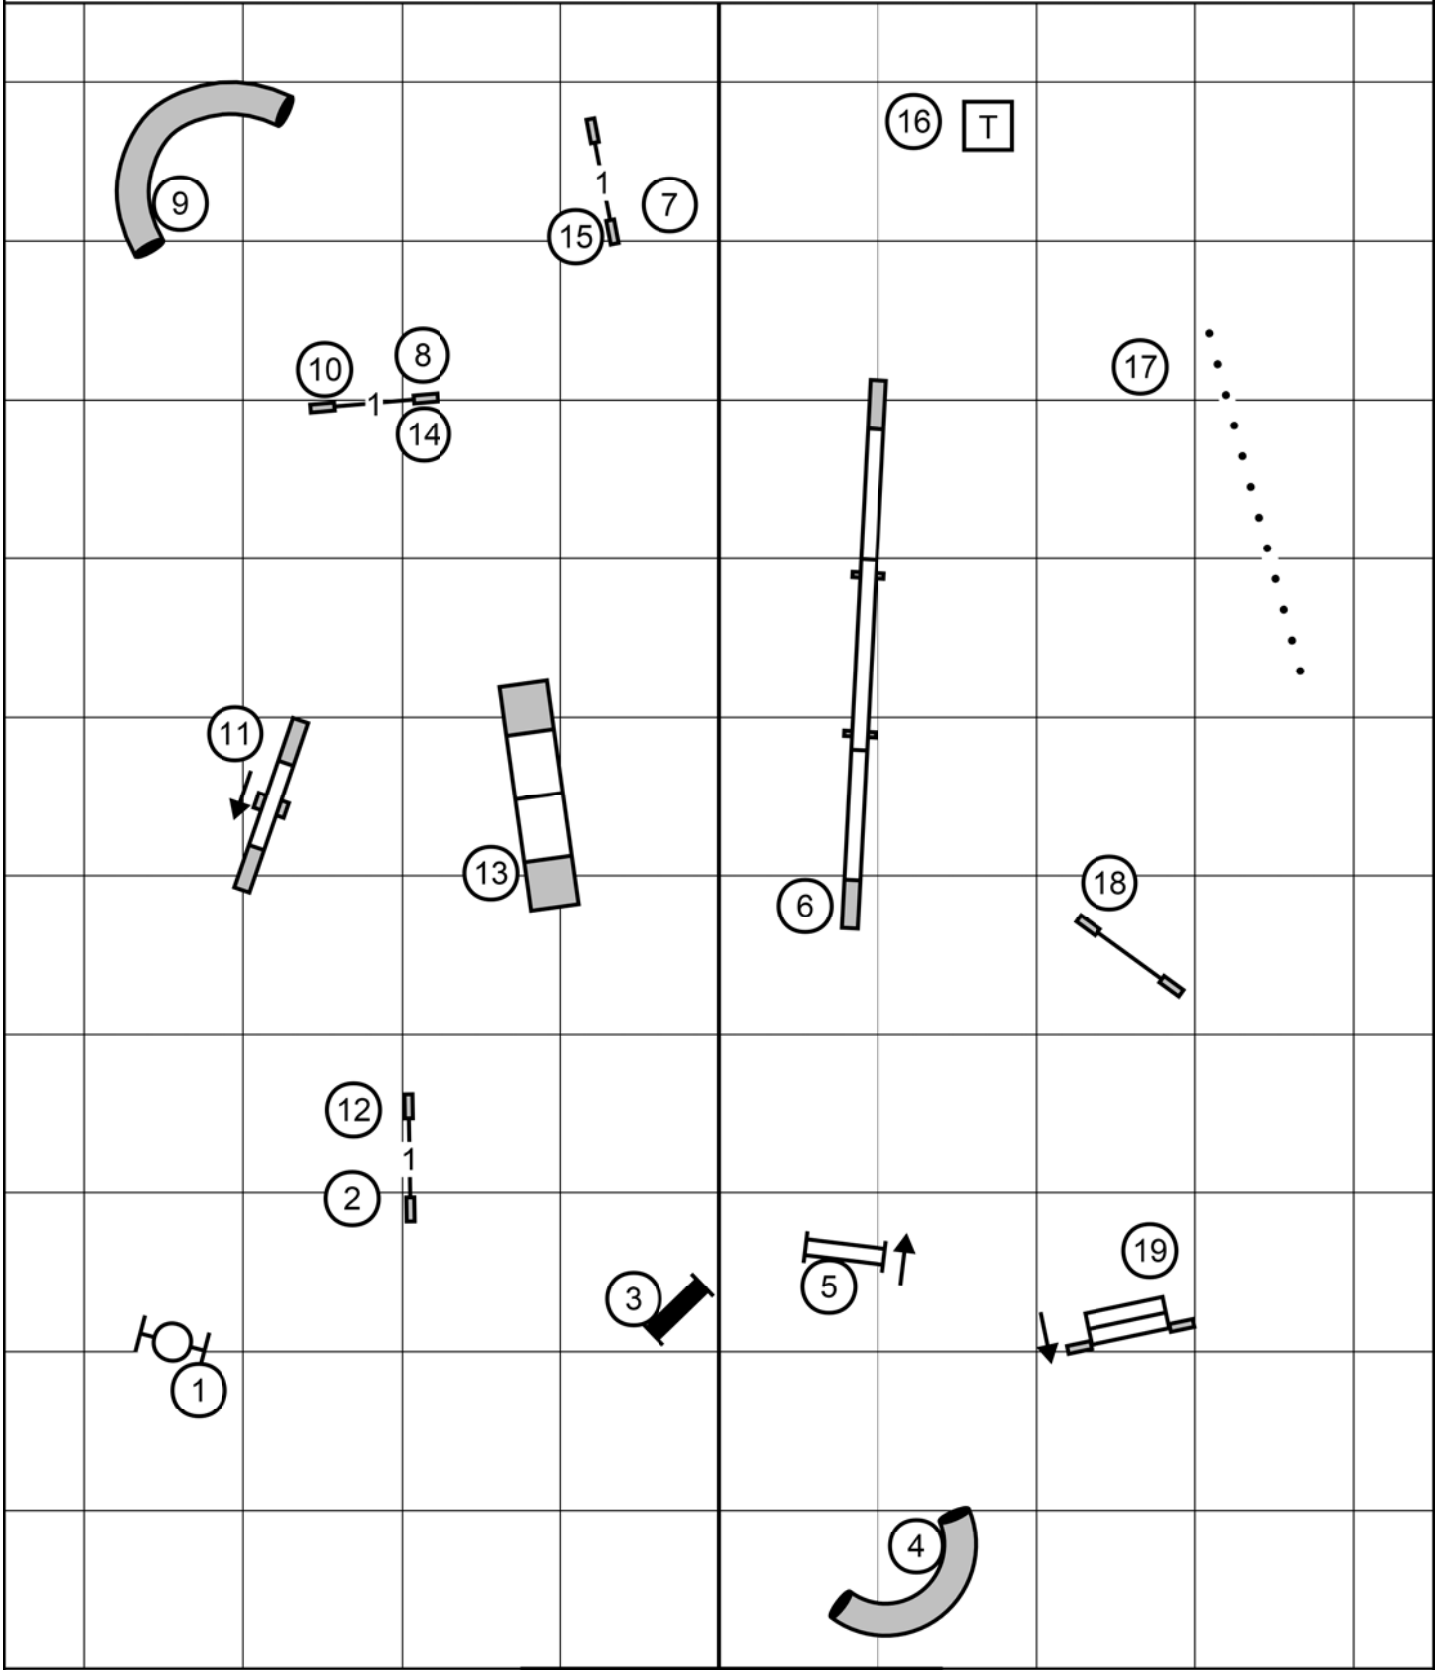

Missouri Rhineland Kennel Club
MASTER EXCELLENT STANDARD

Saturday, July 1, 2023
Terri Everline

Next dog on line at weaves