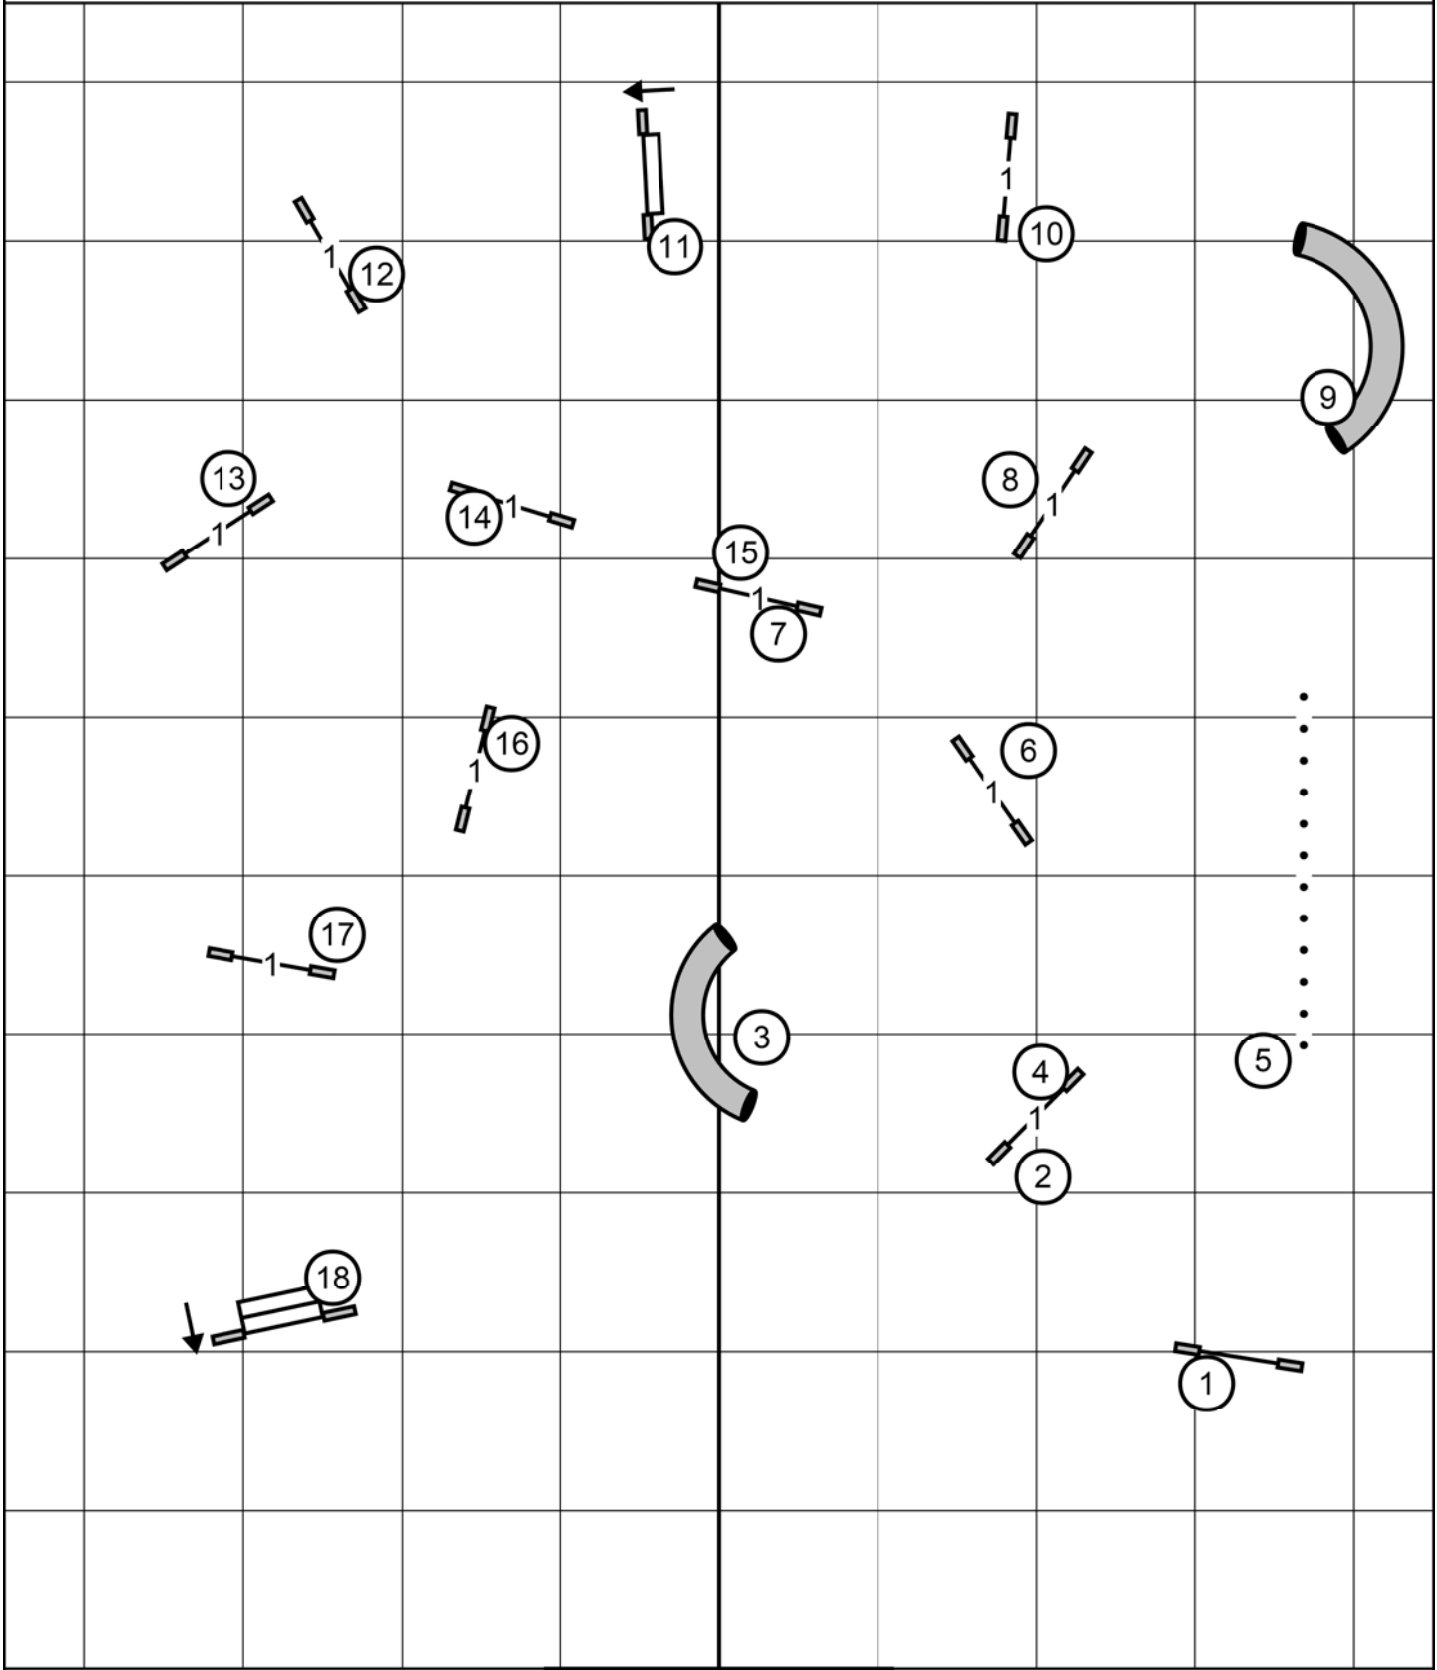

Missouri Rhineland Kennel Club

ALL FAST

Saturday, July 1, 2023
Terri Everline

ME send: 4, 6, 5 or 5, 6, 4 solid line
Open send: 5, 6 or 4, 6 solid line
Novice send: 5, 6 or 4, 6 dashed line

Master/Excellent, Open 10 combo: A and B in flow
Novice: just need to do one of them

Missouri Rhineland Kennel Club

NOVICE JWW

Saturday, July 1, 2023

Terri Everline

Next dog on line at exit of second tunnel

Missouri Rhineland Kennel Club

OPEN JWW

Saturday, July 1, 2023

Terri Everline

Next dog on line at 13

Missouri Rhineland Kennel Club
MASTER EXCELLENT JWW

Saturday, July 1, 2023
Terri Everline

Next dog on line at 15

Missouri Rhineland Kennel Club

NOVICE STANDARD

Saturday, July 1, 2023

Terri Everline

Next dog on line at weaves

Missouri Rhineland Kennel Club

OPEN STANDARD

Saturday, July 1, 2023

Terri Everline

Next dog on line at weaves

Missouri Rhineland Kennel Club
MASTER EXCELLENT STANDARD