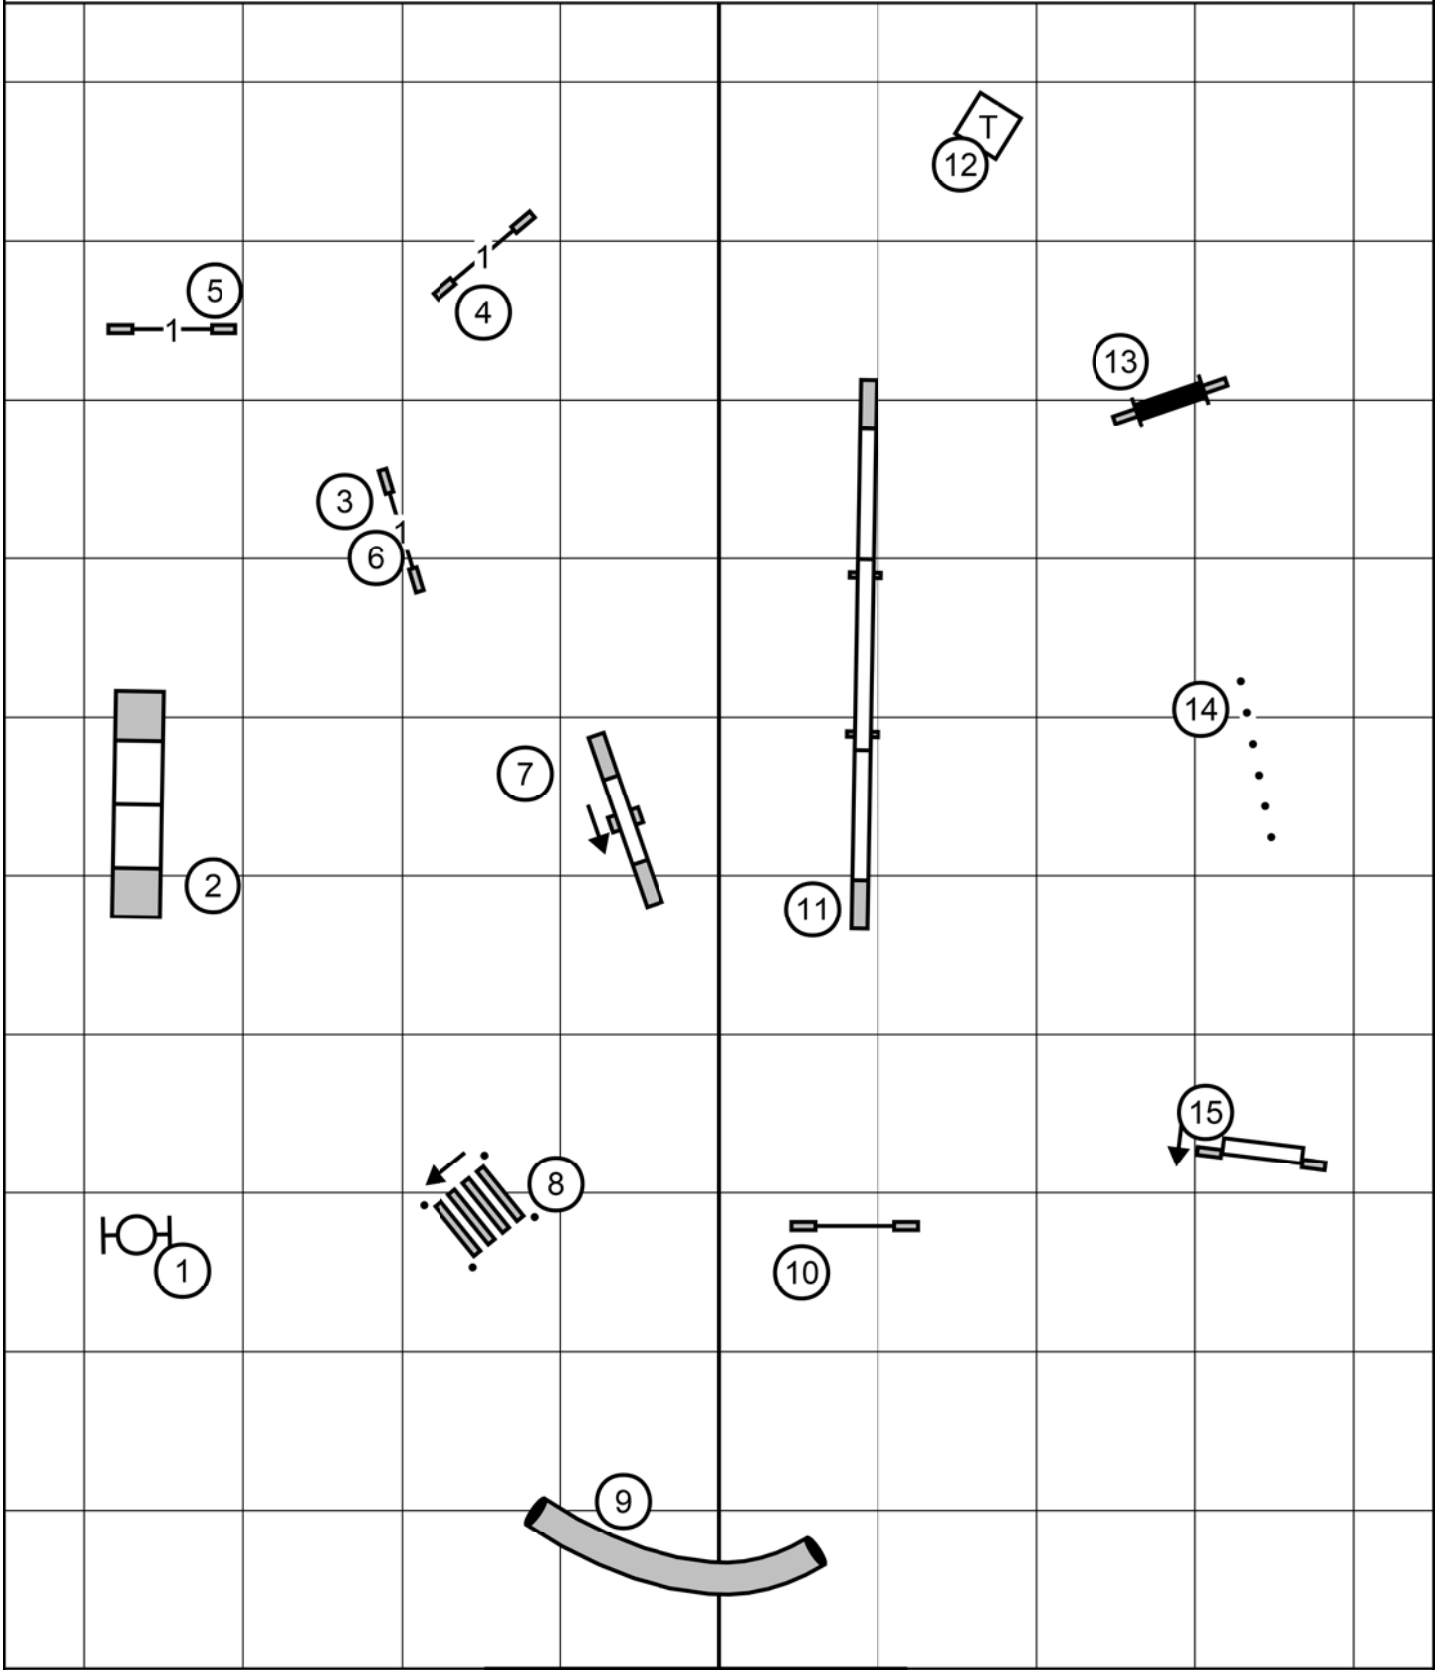

Missouri Rhineland Kennel Club

NOVICE STANDARD

Saturday, July 1, 2023

Terri Everline

Next dog on line at weaves