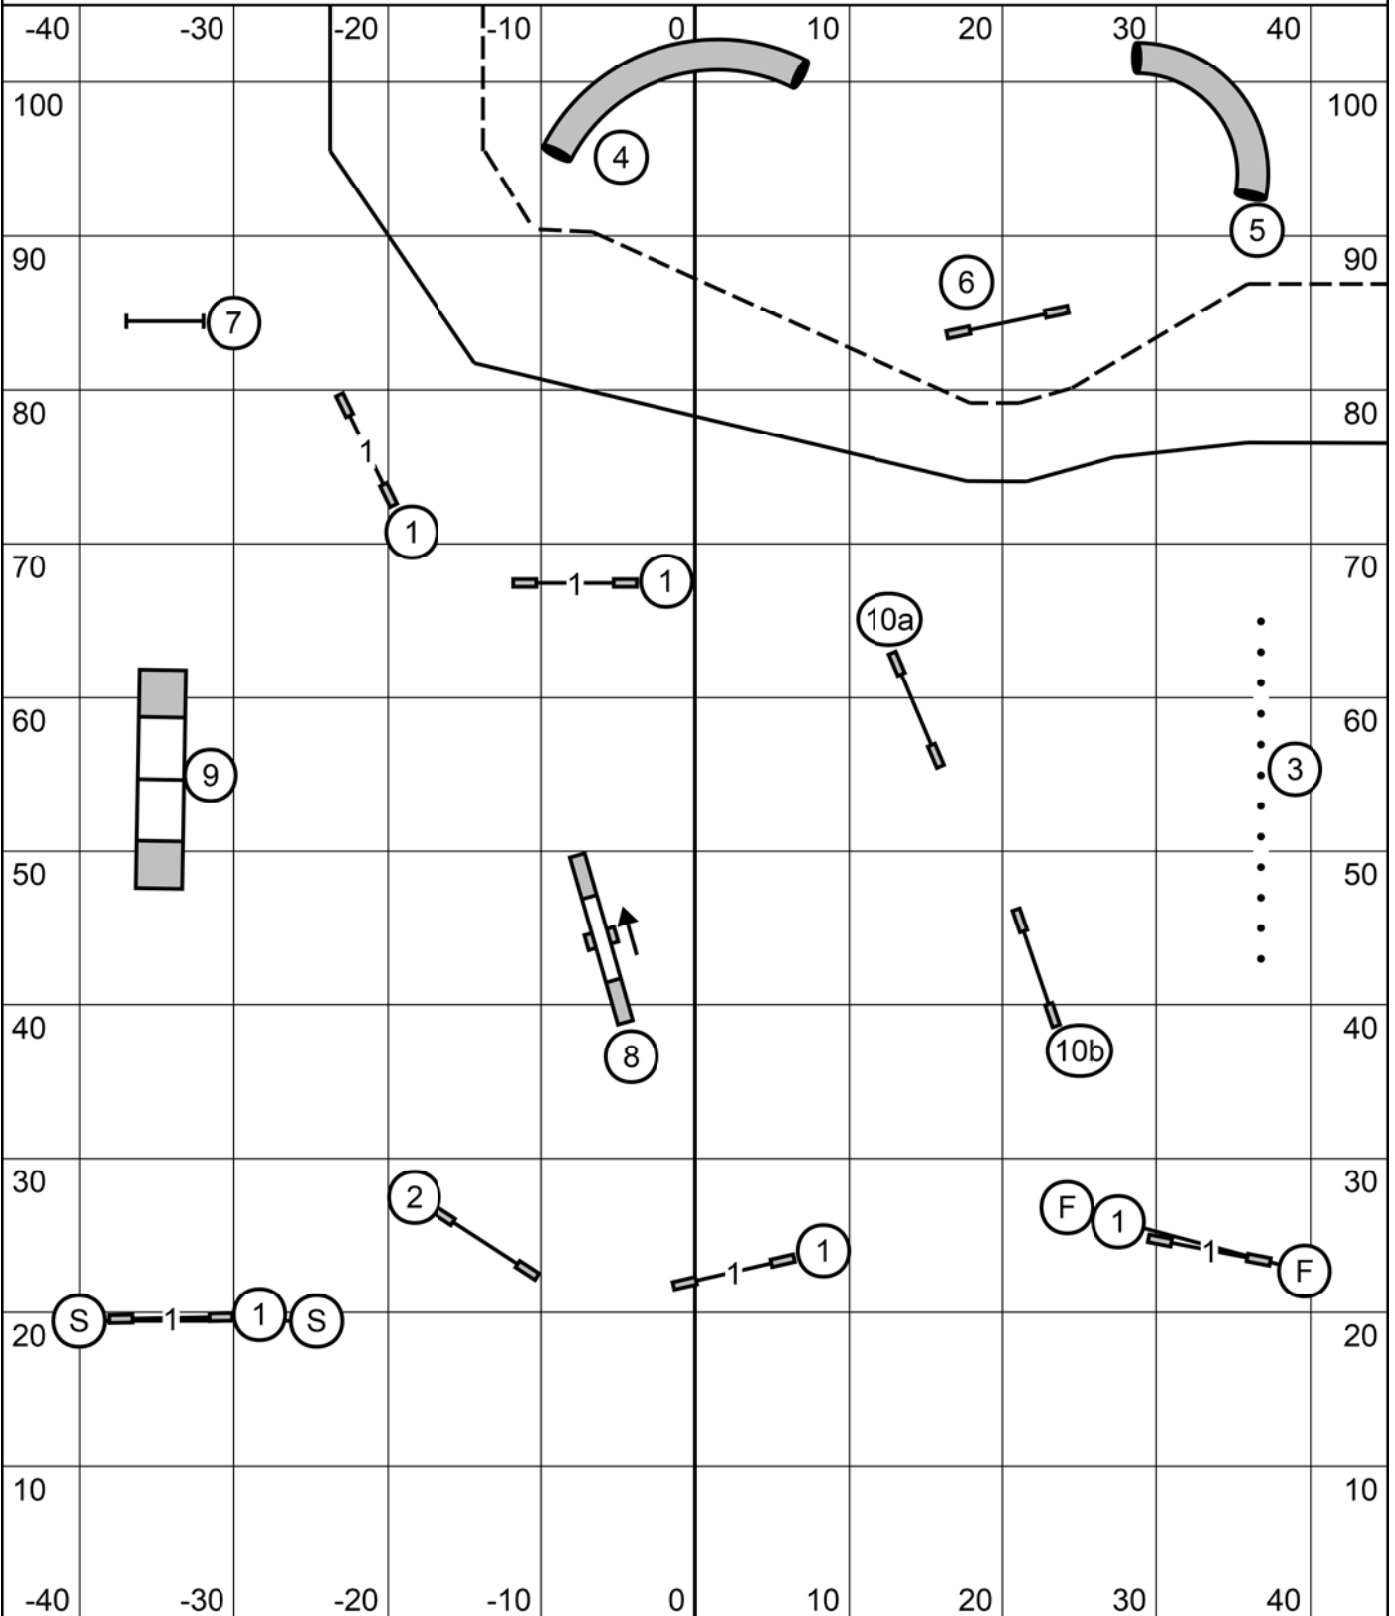

Missouri Rhineland Kennel Club

ALL FAST

Saturday, July 1, 2023
Terri Everline

ME send: 4, 6, 5 or 5, 6, 4 solid line
Open send: 5, 6 or 4, 6 solid line
Novice send: 5, 6 or 4, 6 dashed line

Master/Excellent, Open 10 combo: A and B in flow
Novice: just need to do one of them

Missouri Rhineland Kennel Club

NOVICE JWW

Saturday, July 1, 2023

Terri Everline

Next dog on line at exit of second tunnel

Missouri Rhineland Kennel Club

OPEN JWW

Saturday, July 1, 2023

Terri Everline

Next dog on line at 13

Missouri Rhineland Kennel Club
MASTER EXCELLENT JWW

Saturday, July 1, 2023
Terri Everline

Next dog on line at 15

Missouri Rhineland Kennel Club

NOVICE STANDARD

Saturday, July 1, 2023

Terri Everline

Next dog on line at weaves

Missouri Rhineland Kennel Club

OPEN STANDARD

Saturday, July 1, 2023

Terri Everline

Next dog on line at weaves

Missouri Rhineland Kennel Club
MASTER EXCELLENT STANDARD