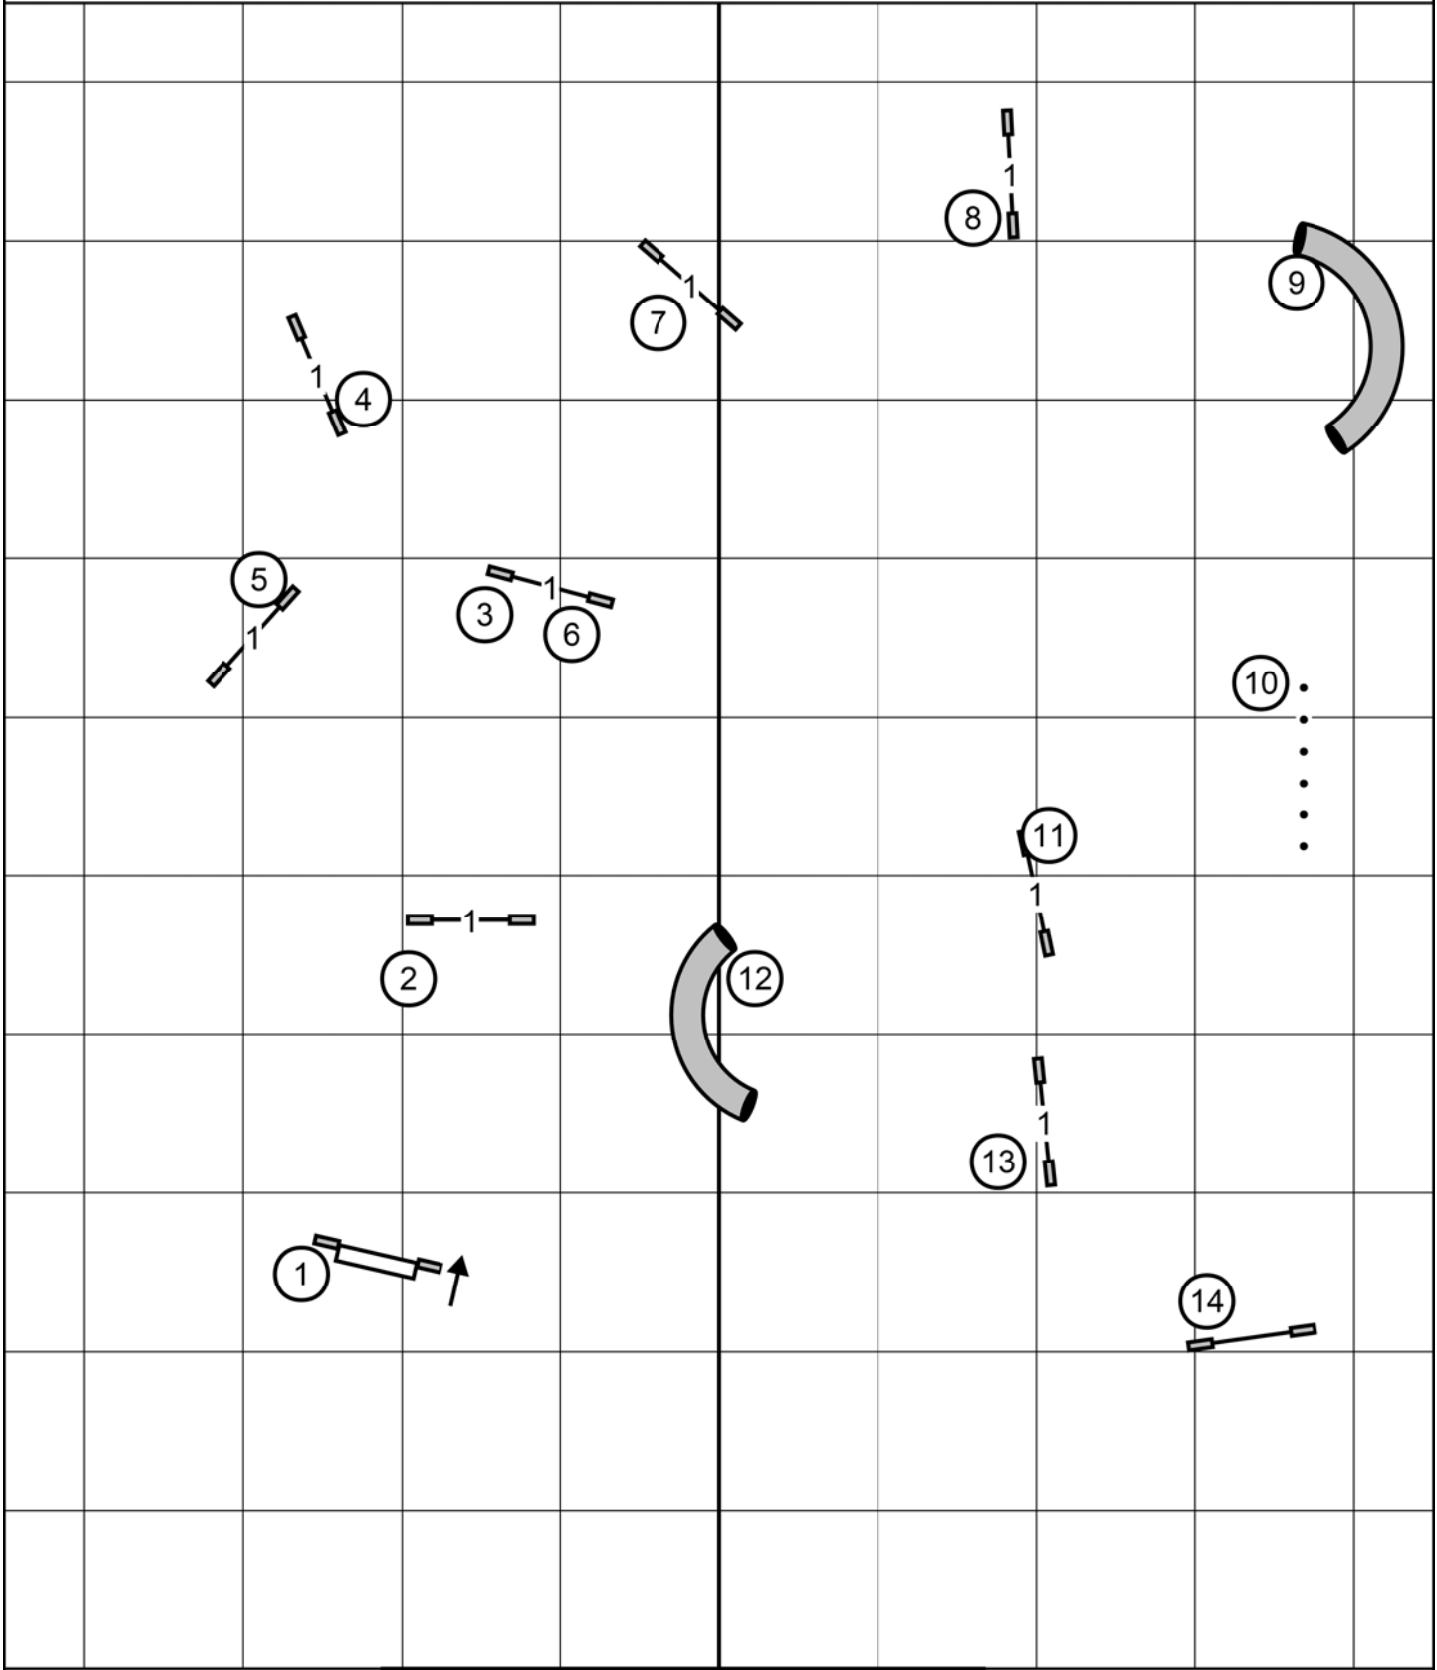

Missouri Rhineland Kennel Club

ALL FAST

Saturday, July 1, 2023
Terri Everline

ME send: 4, 6, 5 or 5, 6, 4 solid line
Open send: 5, 6 or 4, 6 solid line
Novice send: 5, 6 or 4, 6 dashed line

Master/Excellent, Open 10 combo: A and B in flow
Novice: just need to do one of them

Missouri Rhineland Kennel Club

NOVICE JWW

Saturday, July 1, 2023

Terri Everline

Next dog on line at exit of second tunnel

Missouri Rhineland Kennel Club

OPEN JWW

Saturday, July 1, 2023

Terri Everline

Next dog on line at 13

Missouri Rhineland Kennel Club
MASTER EXCELLENT JWW

Saturday, July 1, 2023
Terri Everline

Next dog on line at 15

Missouri Rhineland Kennel Club

NOVICE STANDARD

Saturday, July 1, 2023

Terri Everline

Next dog on line at weaves

Missouri Rhineland Kennel Club

OPEN STANDARD

Saturday, July 1, 2023

Terri Everline

Next dog on line at weaves

Missouri Rhineland Kennel Club
MASTER EXCELLENT STANDARD