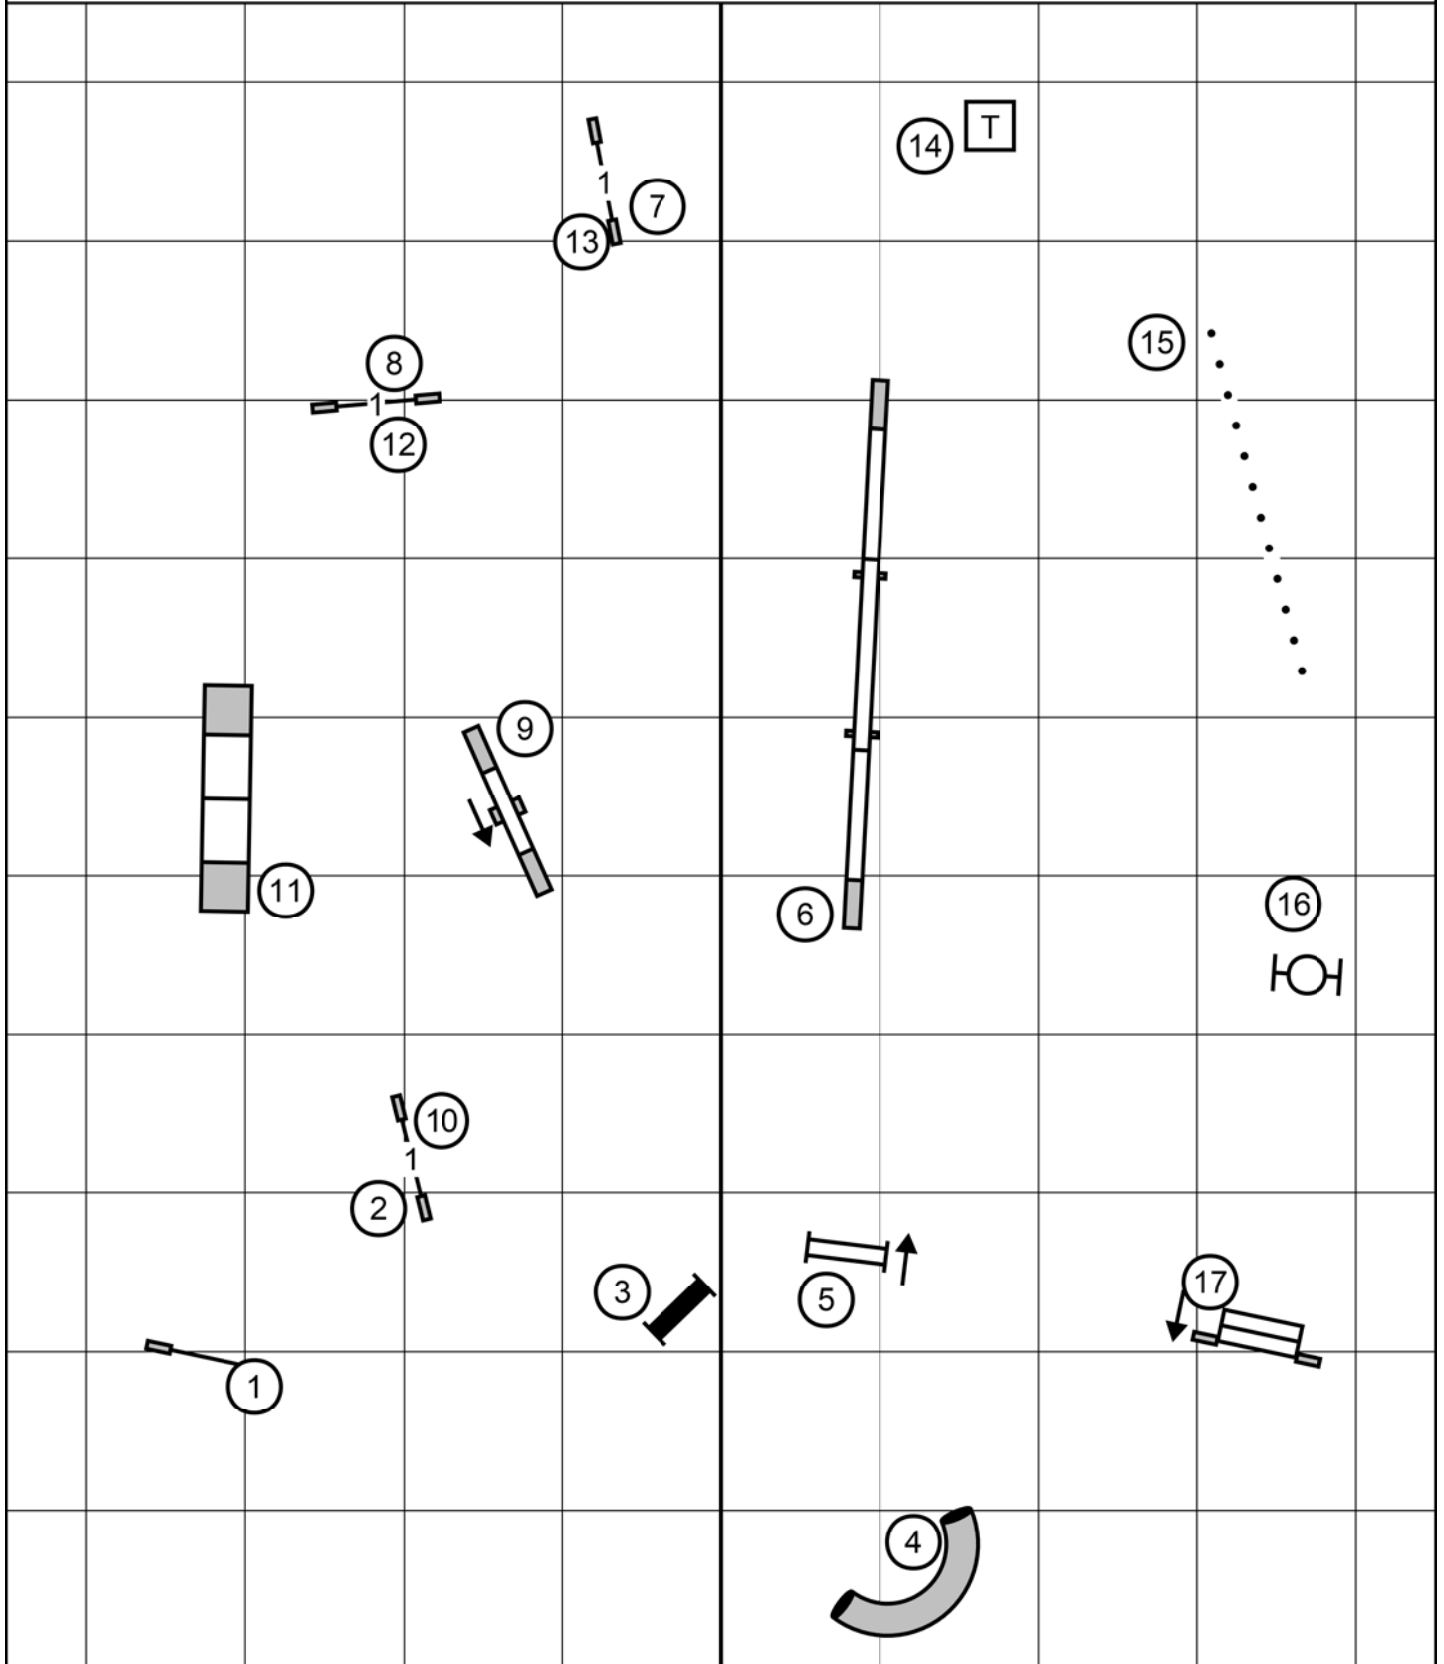

Missouri Rhineland Kennel Club

ALL FAST

Saturday, July 1, 2023
Terri Everline

ME send: 4, 6, 5 or 5, 6, 4 solid line
Open send: 5, 6 or 4, 6 solid line
Novice send: 5, 6 or 4, 6 dashed line

Master/Excellent, Open 10 combo: A and B in flow
Novice: just need to do one of them

Terri Everline

Next dog on line at weaves

Missouri Rhineland Kennel Club

OPEN STANDARD

Saturday, July 1, 2023

Terri Everline

Next dog on line at weaves

Missouri Rhineland Kennel Club
MASTER EXCELLENT STANDARD