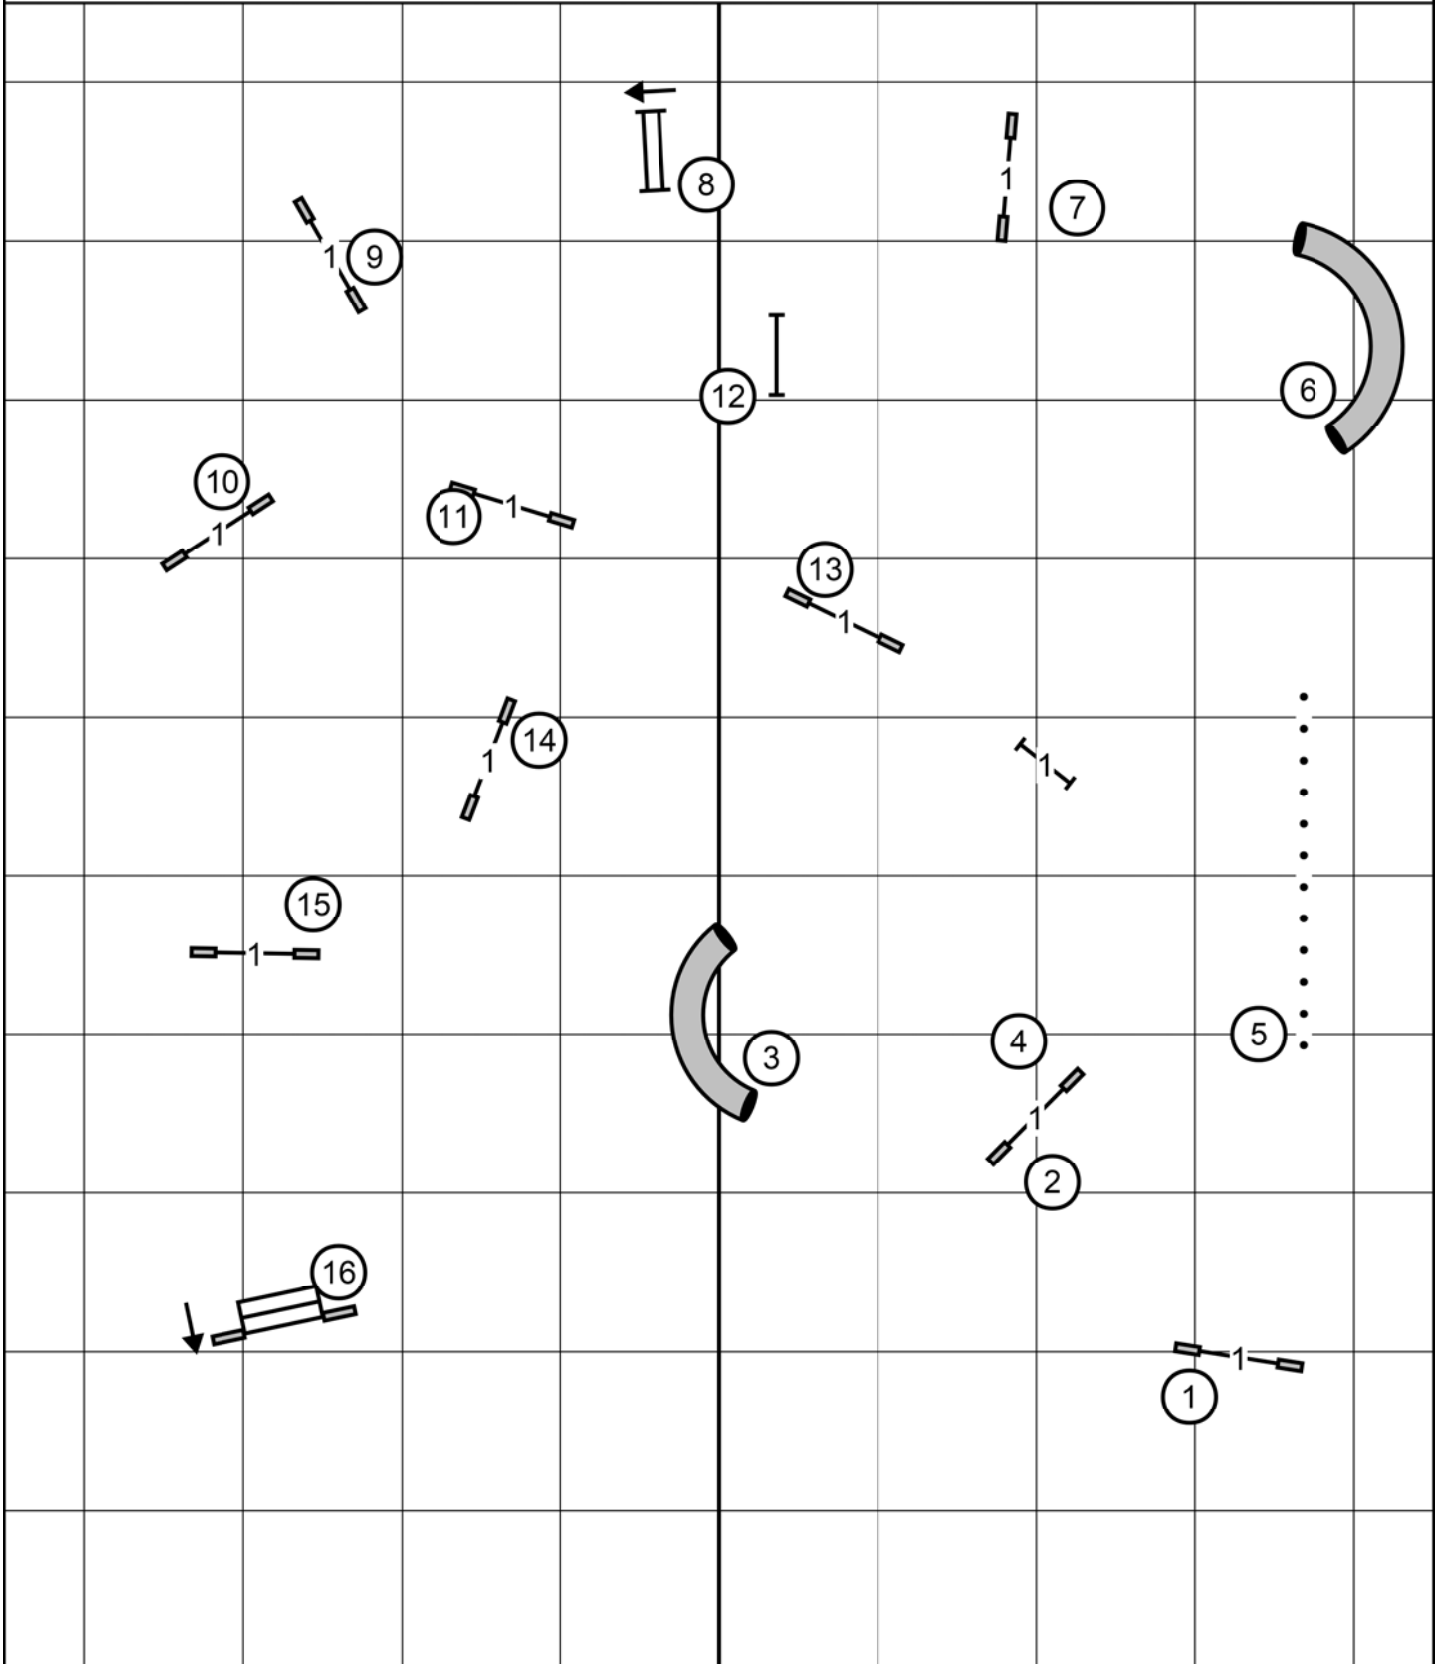

Missouri Rhineland Kennel Club

ALL FAST

Saturday, July 1, 2023
Terri Everline

ME send: 4, 6, 5 or 5, 6, 4 solid line
Open send: 5, 6 or 4, 6 solid line
Novice send: 5, 6 or 4, 6 dashed line

Master/Excellent, Open 10 combo: A and B in flow
Novice: just need to do one of them

Missouri Rhineland Kennel Club

NOVICE JWW

Saturday, July 1, 2023

Terri Everline

Next dog on line at exit of second tunnel

Missouri Rhineland Kennel Club

OPEN JWW

Saturday, July 1, 2023

Terri Everline

Next dog on line at 13

Missouri Rhineland Kennel Club
MASTER EXCELLENT JWW

Saturday, July 1, 2023
Terri Everline

Next dog on line at 15

Missouri Rhineland Kennel Club

NOVICE STANDARD

Saturday, July 1, 2023

Terri Everline

Next dog on line at weaves

Missouri Rhineland Kennel Club

OPEN STANDARD

Saturday, July 1, 2023

Terri Everline

Next dog on line at weaves

Missouri Rhineland Kennel Club
MASTER EXCELLENT STANDARD