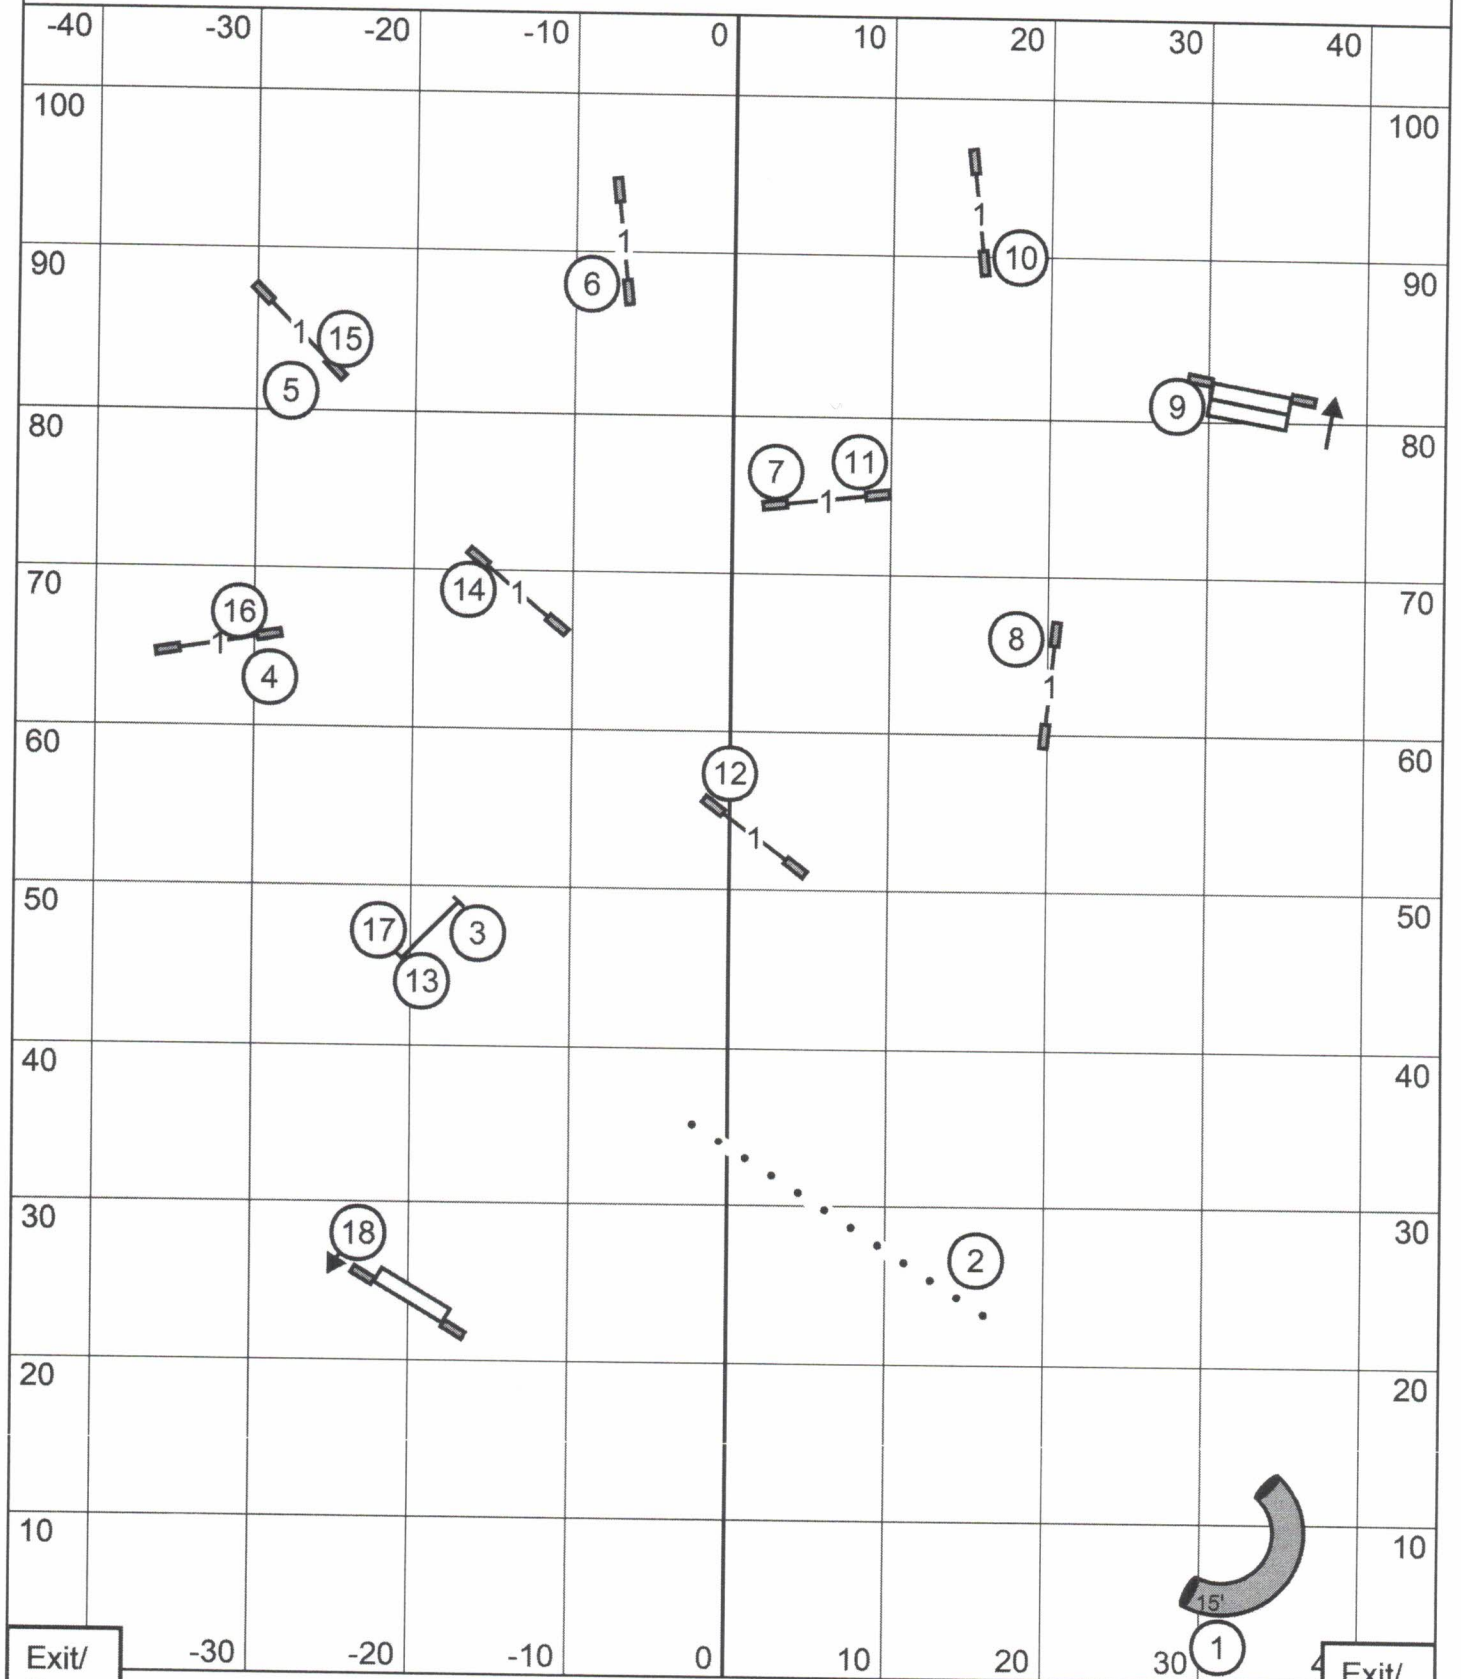

Excellent / Master Standard

Missouri Rineland Kennel Club

Saturday ~ June 29, 2024 ~ Abbie Hanson ~ 90' x 105' ~ Turf

Open Standard

Missouri Rineland Kennel Club

Saturday ~ June 29, 2024 ~ Abbie Hanson ~ 90' x 105' ~ Turf

Novice Standard

Exit/
Enter

Exit/
Enter

Missouri Rineland Kennel Club

Saturday ~ June 29, 2024 ~ Abbie Hanson ~ 90' x 105' ~ Turf

Excellent / Master JWW

Missouri Rineland Kennel Club

Saturday ~ June 29, 2024 ~ Abbie Hanson ~ 90' x 105' ~ Turf

Open JWW

Exit/
Enter

Exit/
Enter

Missouri Rineland Kennel Club

Saturday ~ June 29, 2024 ~ Abbie Hanson ~ 90' x 105' ~ Turf

Novice JWW

Exit/
Enter

Exit/
Enter

Missouri Rineland Kennel Club

Saturday ~ June 29, 2024 ~ Abbie Hanson ~ 90' x 105' ~ Turf