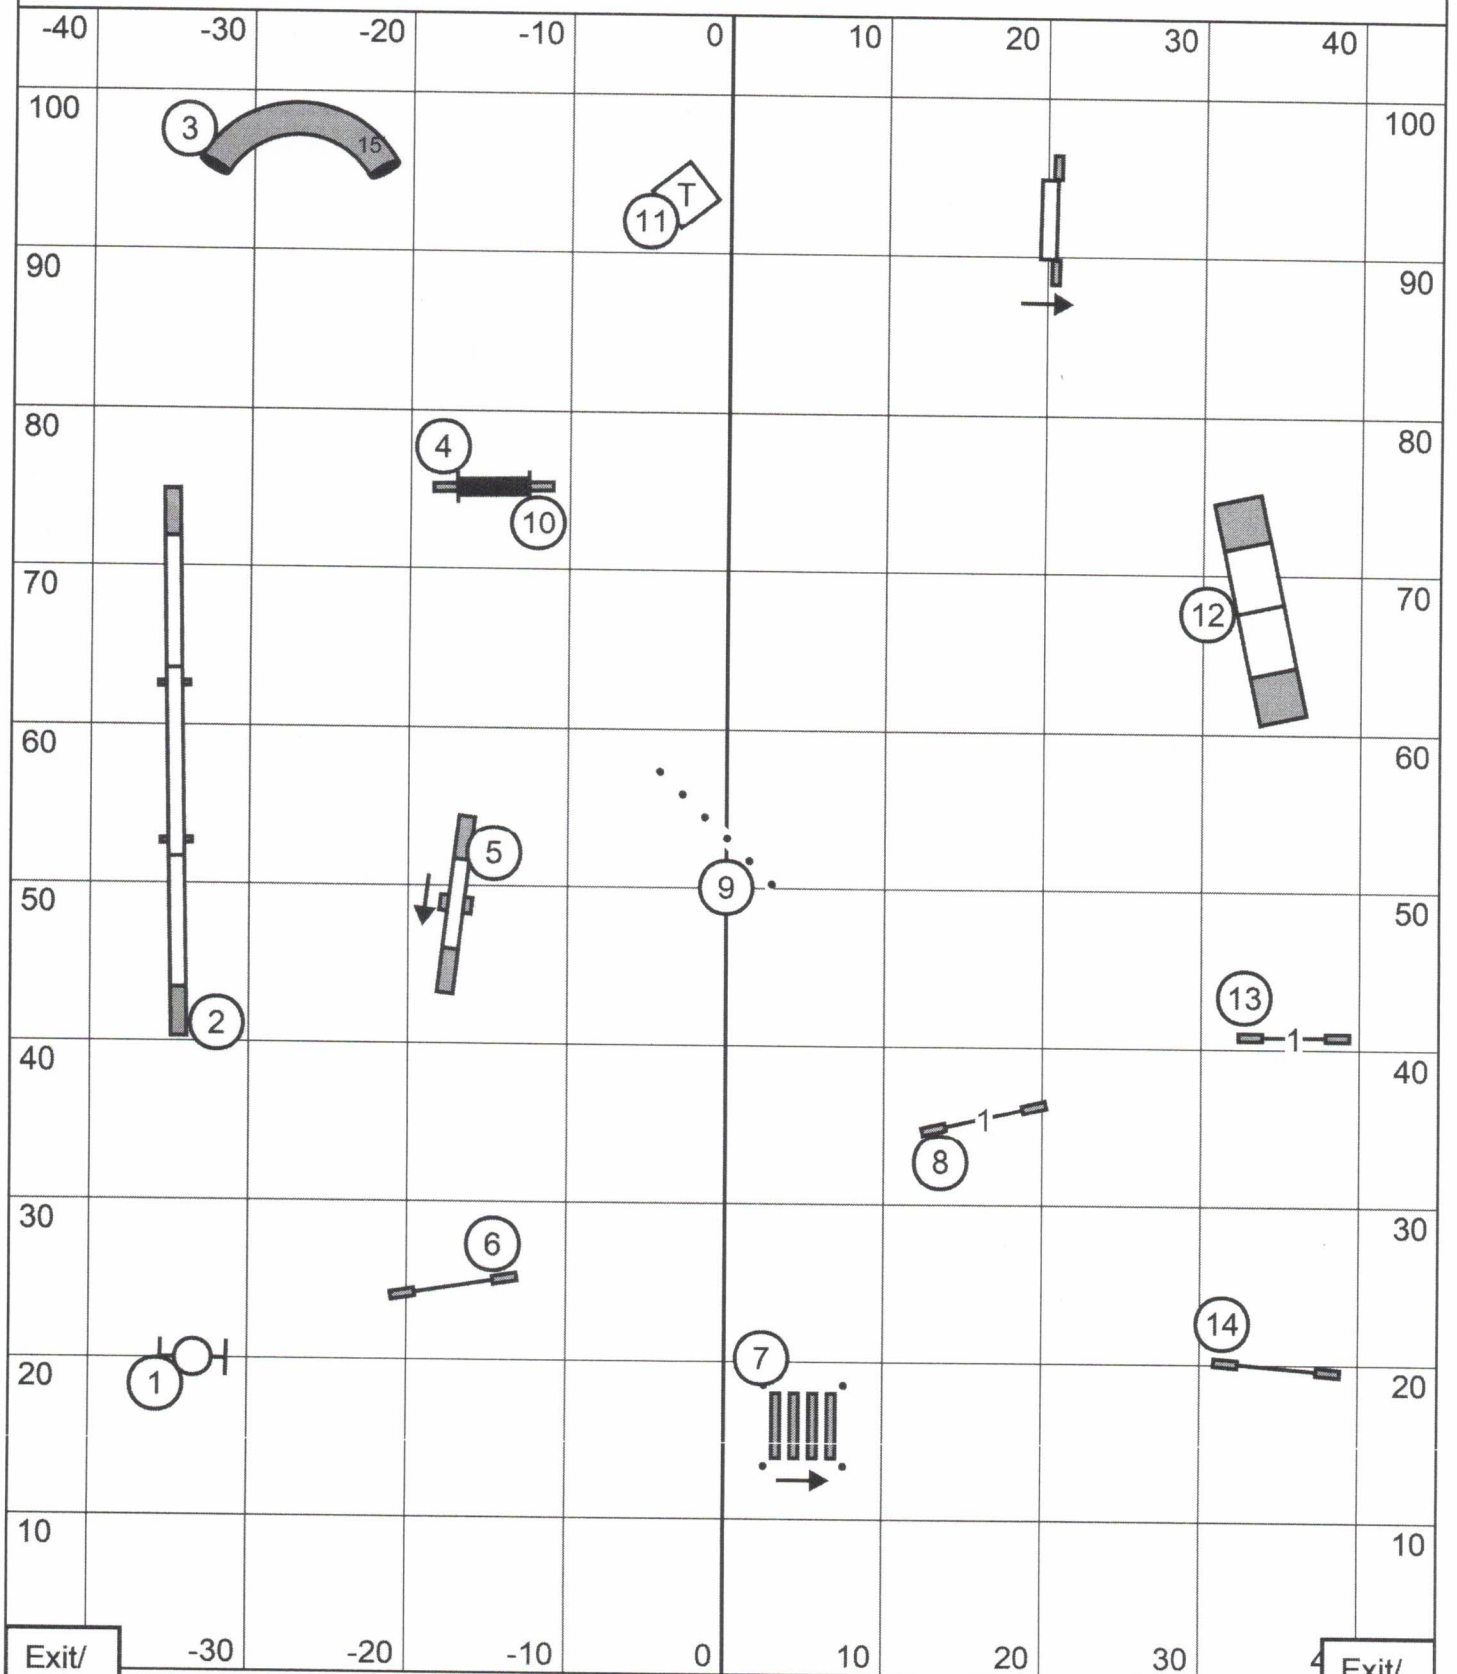

Excellent / Master Standard

Missouri Rineland Kennel Club

Saturday ~ June 29, 2024 ~ Abbie Hanson ~ 90' x 105' ~ Turf

Open Standard

Missouri Rineland Kennel Club

Saturday ~ June 29, 2024 ~ Abbie Hanson ~ 90' x 105' ~ Turf

Novice Standard

Exit/
Enter

Exit/
Enter

Missouri Rineland Kennel Club

Saturday ~ June 29, 2024 ~ Abbie Hanson ~ 90' x 105' ~ Turf

Excellent / Master JWW

Missouri Rineland Kennel Club

Saturday ~ June 29, 2024 ~ Abbie Hanson ~ 90' x 105' ~ Turf

Open JWW

Exit/
Enter

Exit/
Enter

Missouri Rineland Kennel Club

Saturday ~ June 29, 2024 ~ Abbie Hanson ~ 90' x 105' ~ Turf

Novice JWW

Exit/
Enter

Exit/
Enter

Missouri Rineland Kennel Club

Saturday ~ June 29, 2024 ~ Abbie Hanson ~ 90' x 105' ~ Turf