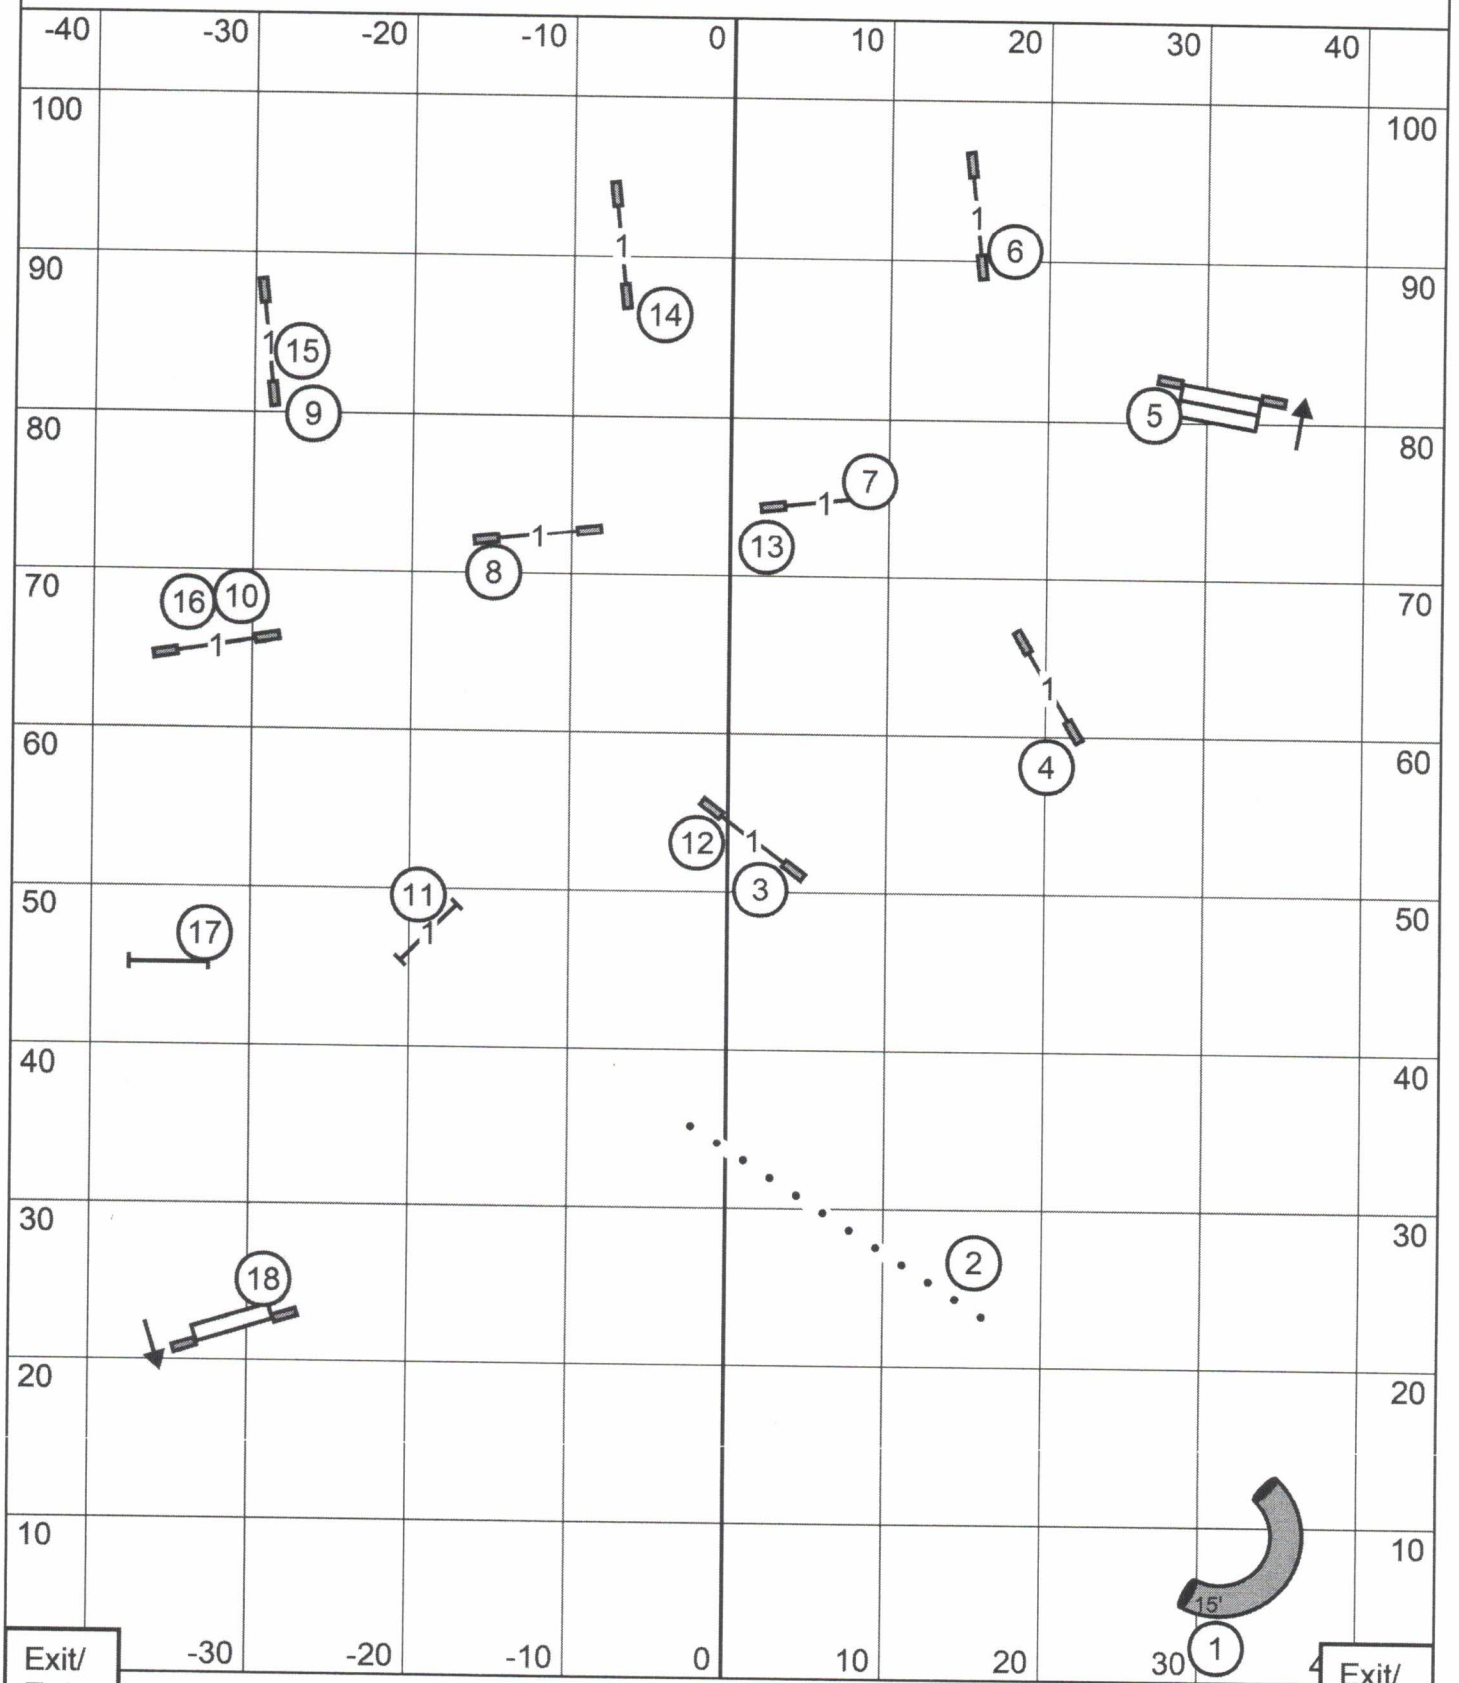

Excellent / Master Standard

Missouri Rineland Kennel Club

Saturday ~ June 29, 2024 ~ Abbie Hanson ~ 90' x 105' ~ Turf

Open Standard

Missouri Rineland Kennel Club

Saturday ~ June 29, 2024 ~ Abbie Hanson ~ 90' x 105' ~ Turf

Novice Standard

Exit/
Enter

Exit/
Enter

Missouri Rineland Kennel Club

Saturday ~ June 29, 2024 ~ Abbie Hanson ~ 90' x 105' ~ Turf

Excellent / Master JWW

Missouri Rineland Kennel Club

Saturday ~ June 29, 2024 ~ Abbie Hanson ~ 90' x 105' ~ Turf

Open JWW

Exit/
Enter

Exit/
Enter

Missouri Rineland Kennel Club

Saturday ~ June 29, 2024 ~ Abbie Hanson ~ 90' x 105' ~ Turf

Novice JWW

Exit/
Enter

Exit/
Enter

Missouri Rineland Kennel Club

Saturday ~ June 29, 2024 ~ Abbie Hanson ~ 90' x 105' ~ Turf