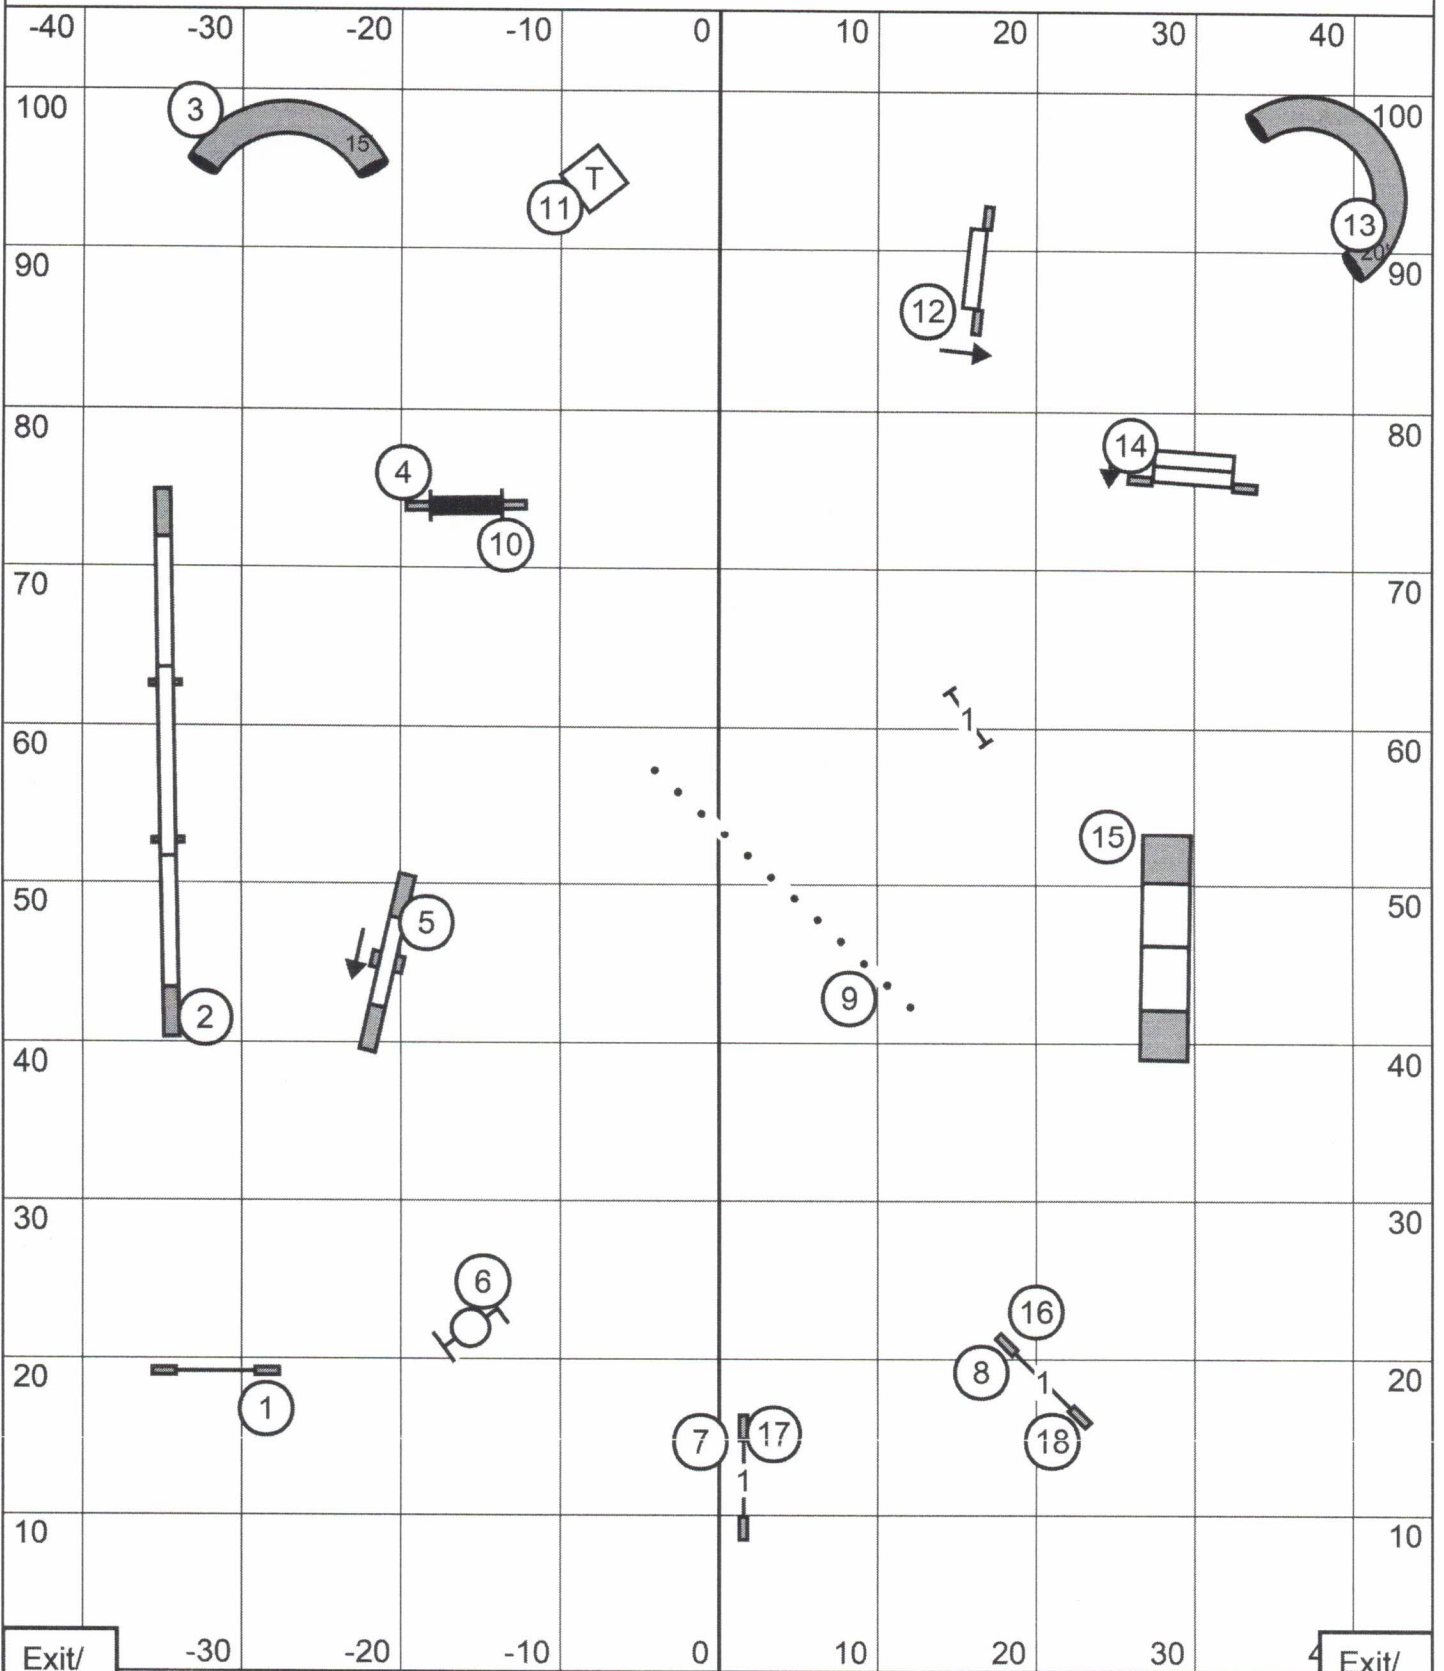

Excellent / Master Standard

Missouri Rineland Kennel Club

Saturday ~ June 29, 2024 ~ Abbie Hanson ~ 90' x 105' ~ Turf

Open Standard

Missouri Rineland Kennel Club

Saturday ~ June 29, 2024 ~ Abbie Hanson ~ 90' x 105' ~ Turf

Novice Standard

Exit/
Enter

Exit/
Enter

Missouri Rineland Kennel Club

Saturday ~ June 29, 2024 ~ Abbie Hanson ~ 90' x 105' ~ Turf

Excellent / Master JWW

Missouri Rineland Kennel Club

Saturday ~ June 29, 2024 ~ Abbie Hanson ~ 90' x 105' ~ Turf

Open JWW

Exit/
Enter

Exit/
Enter

Missouri Rineland Kennel Club

Saturday ~ June 29, 2024 ~ Abbie Hanson ~ 90' x 105' ~ Turf

Novice JWW

Exit/
Enter

Exit/
Enter

Missouri Rineland Kennel Club

Saturday ~ June 29, 2024 ~ Abbie Hanson ~ 90' x 105' ~ Turf