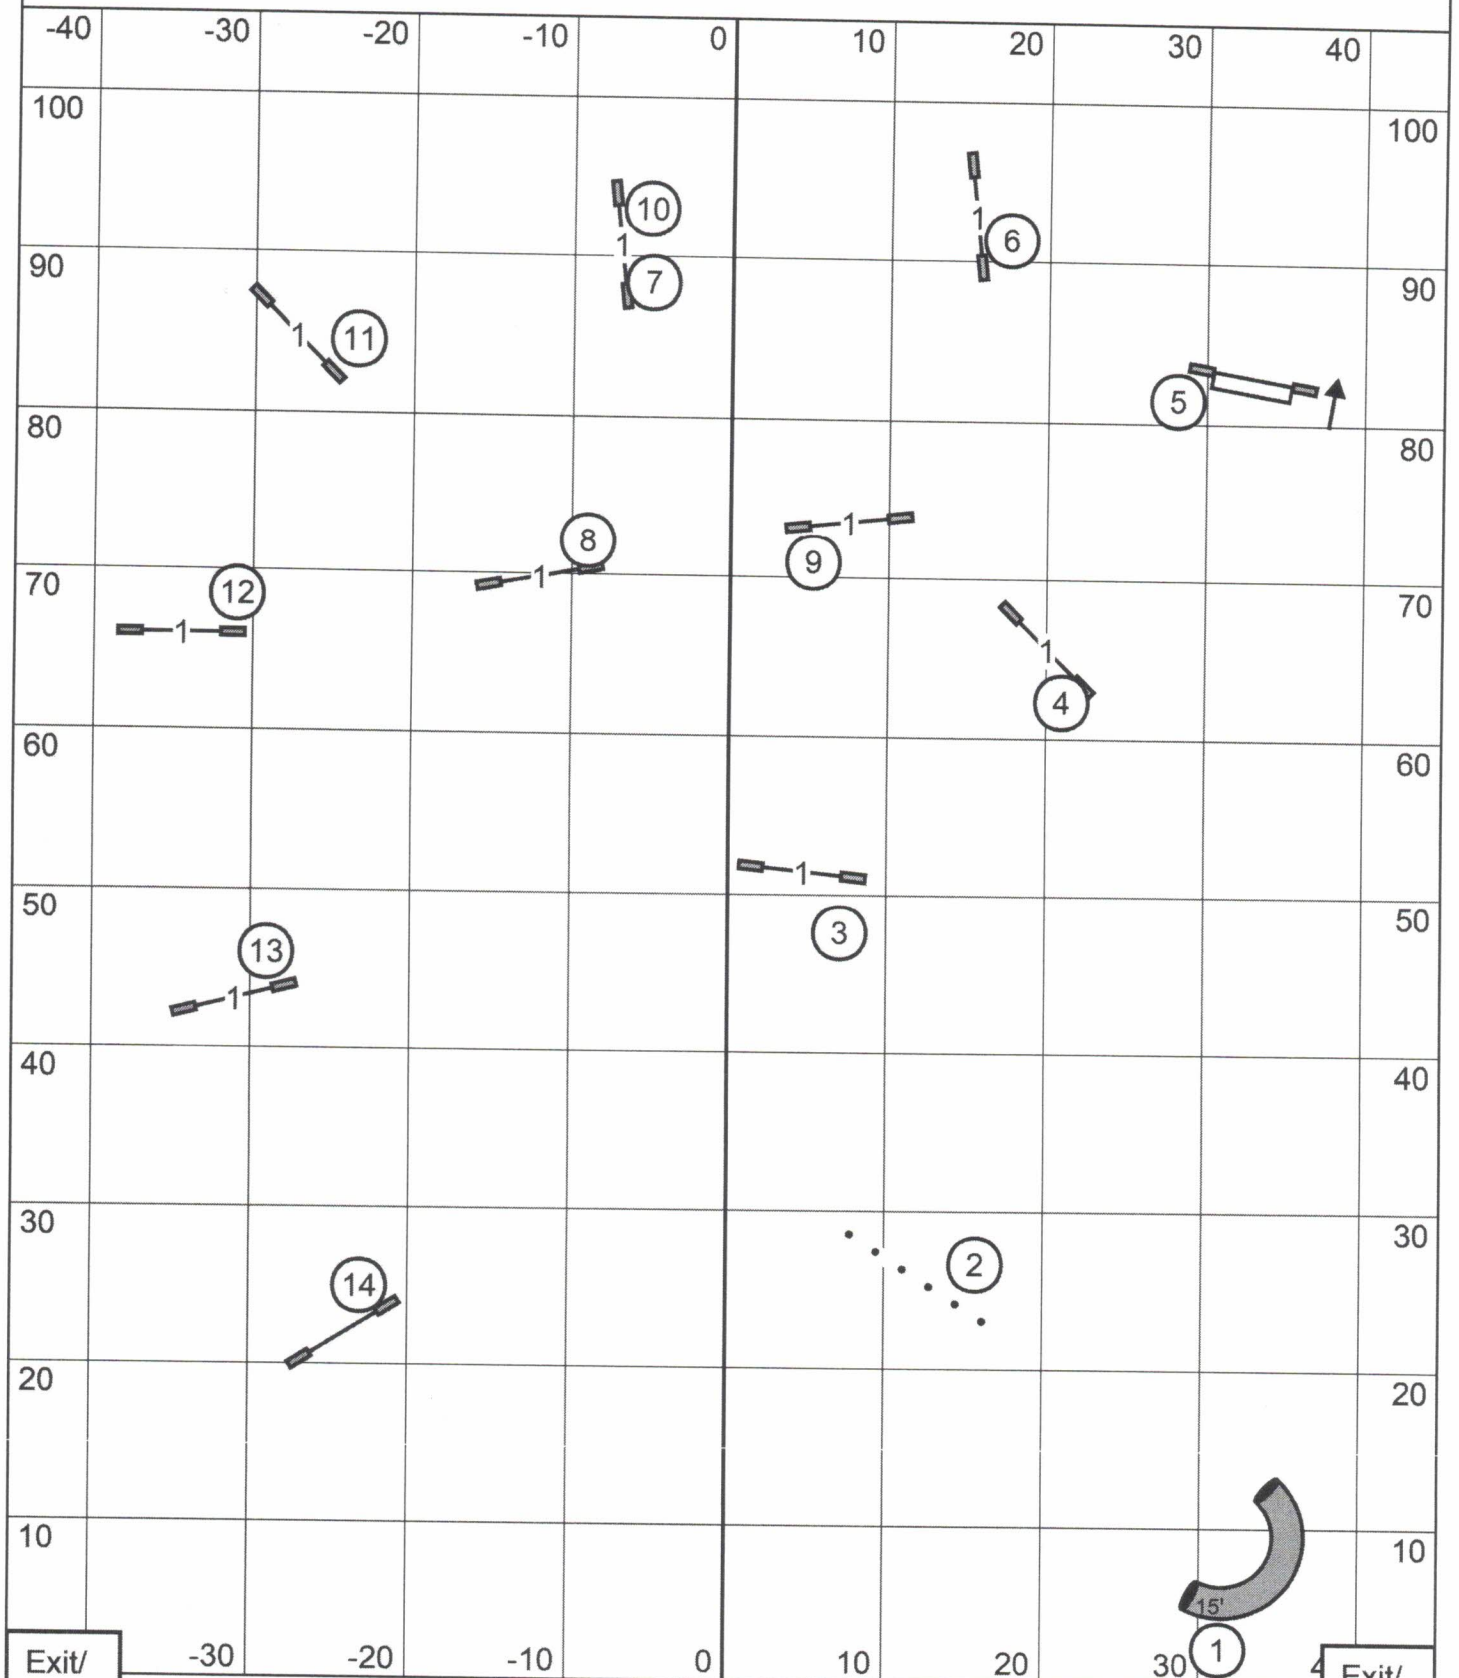

Excellent / Master Standard

Missouri Rineland Kennel Club

Saturday ~ June 29, 2024 ~ Abbie Hanson ~ 90' x 105' ~ Turf

Open Standard

Missouri Rineland Kennel Club

Saturday ~ June 29, 2024 ~ Abbie Hanson ~ 90' x 105' ~ Turf

Novice Standard

Exit/
Enter

Exit/
Enter

Missouri Rineland Kennel Club

Saturday ~ June 29, 2024 ~ Abbie Hanson ~ 90' x 105' ~ Turf

Excellent / Master JWW

Missouri Rineland Kennel Club

Saturday ~ June 29, 2024 ~ Abbie Hanson ~ 90' x 105' ~ Turf

Open JWW

Exit/
Enter

Exit/
Enter

Missouri Rineland Kennel Club

Saturday ~ June 29, 2024 ~ Abbie Hanson ~ 90' x 105' ~ Turf

Novice JWW

Exit/
Enter

Exit/
Enter

Missouri Rineland Kennel Club

Saturday ~ June 29, 2024 ~ Abbie Hanson ~ 90' x 105' ~ Turf