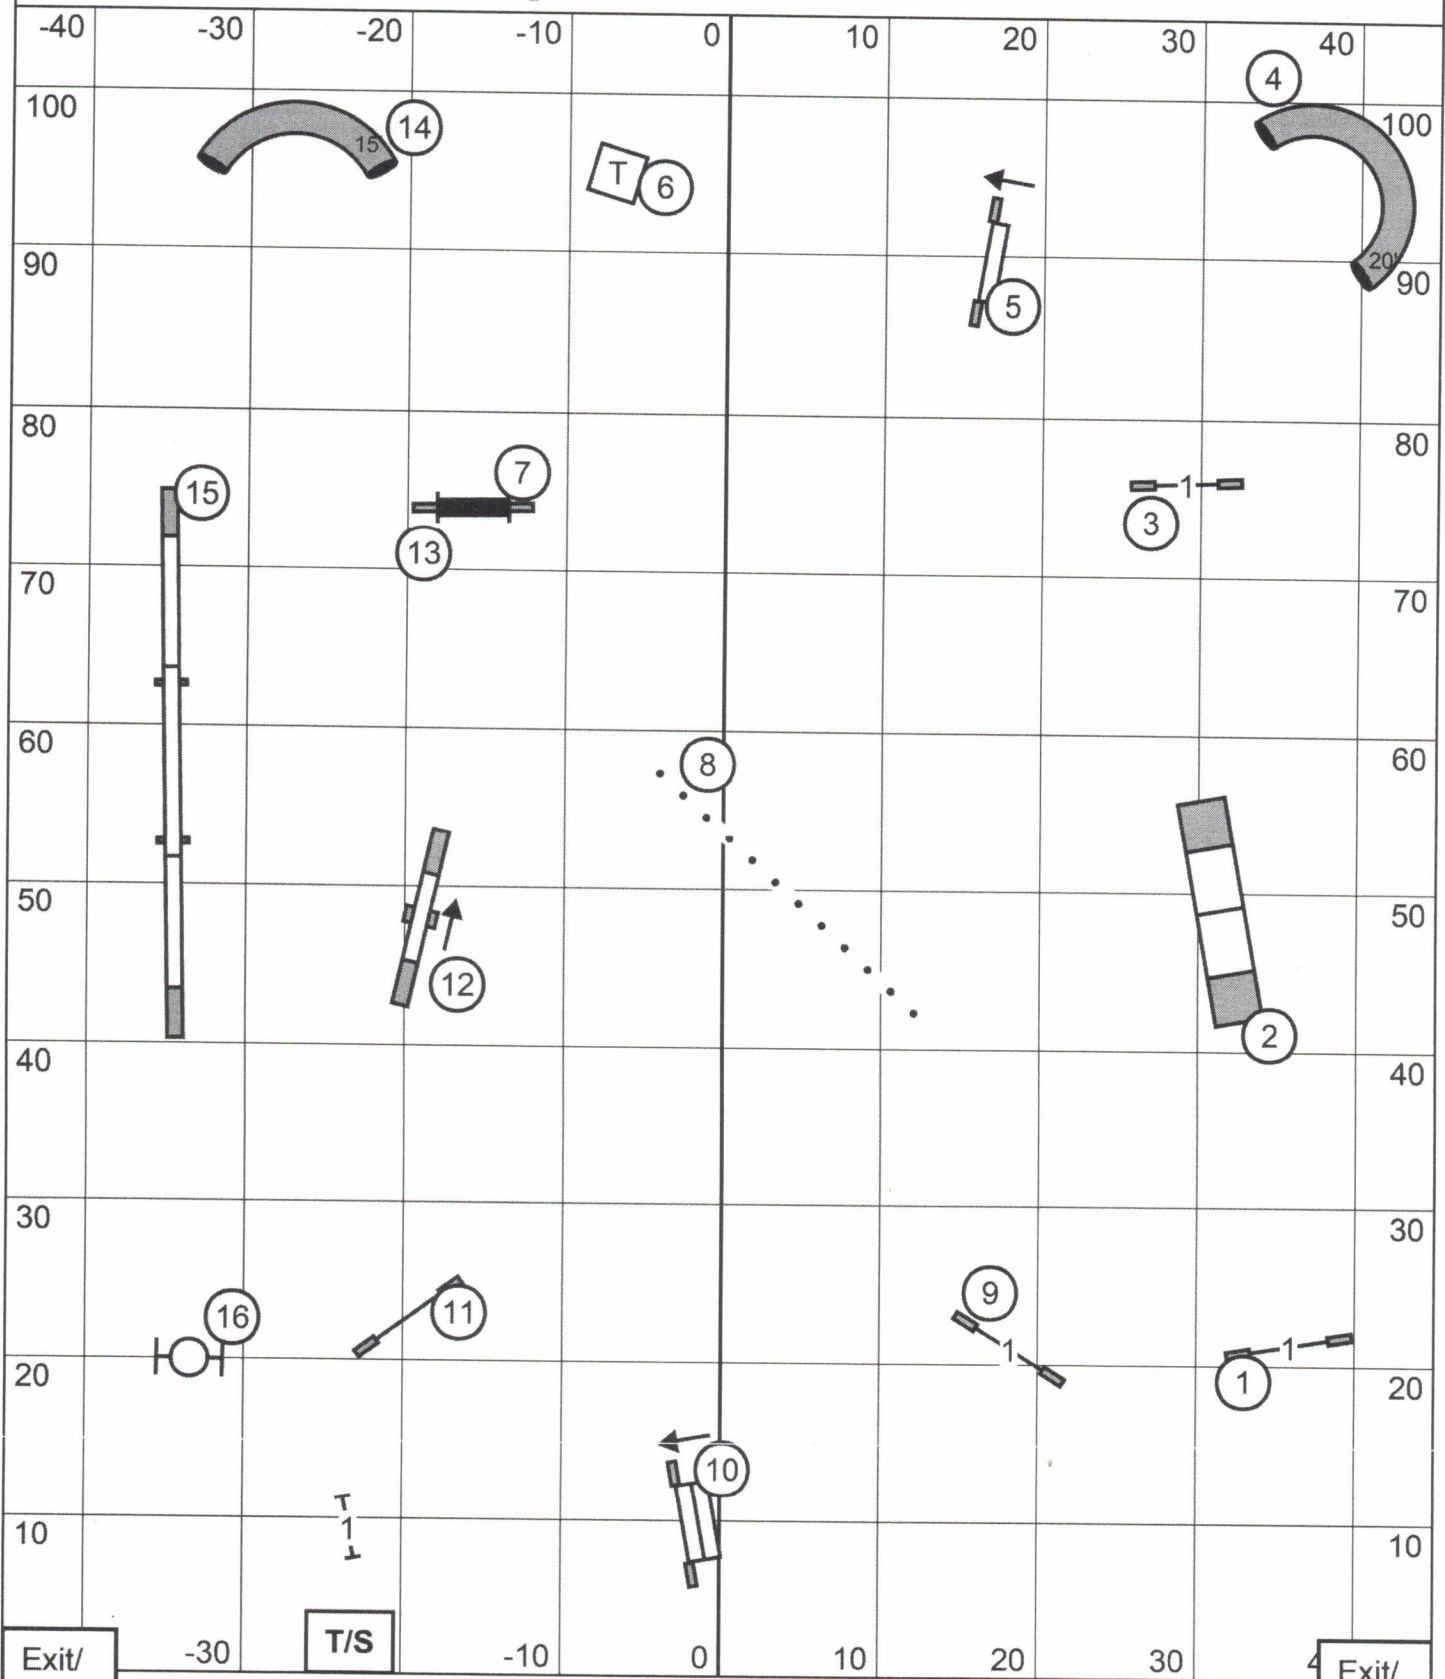

Excellent / Master Standard

Missouri Rineland Kennel Club

Saturday ~ June 29, 2024 ~ Abbie Hanson ~ 90' x 105' ~ Turf

Open Standard

Missouri Rineland Kennel Club

Saturday ~ June 29, 2024 ~ Abbie Hanson ~ 90' x 105' ~ Turf

Novice Standard

Exit/
Enter

Exit/
Enter

Missouri Rineland Kennel Club

Saturday ~ June 29, 2024 ~ Abbie Hanson ~ 90' x 105' ~ Turf

Excellent / Master JWW

Missouri Rineland Kennel Club

Saturday ~ June 29, 2024 ~ Abbie Hanson ~ 90' x 105' ~ Turf

Open JWW

Exit/
Enter

Exit/
Enter

Missouri Rineland Kennel Club

Saturday ~ June 29, 2024 ~ Abbie Hanson ~ 90' x 105' ~ Turf

Novice JWW

Exit/
Enter

Exit/
Enter

Missouri Rineland Kennel Club

Saturday ~ June 29, 2024 ~ Abbie Hanson ~ 90' x 105' ~ Turf