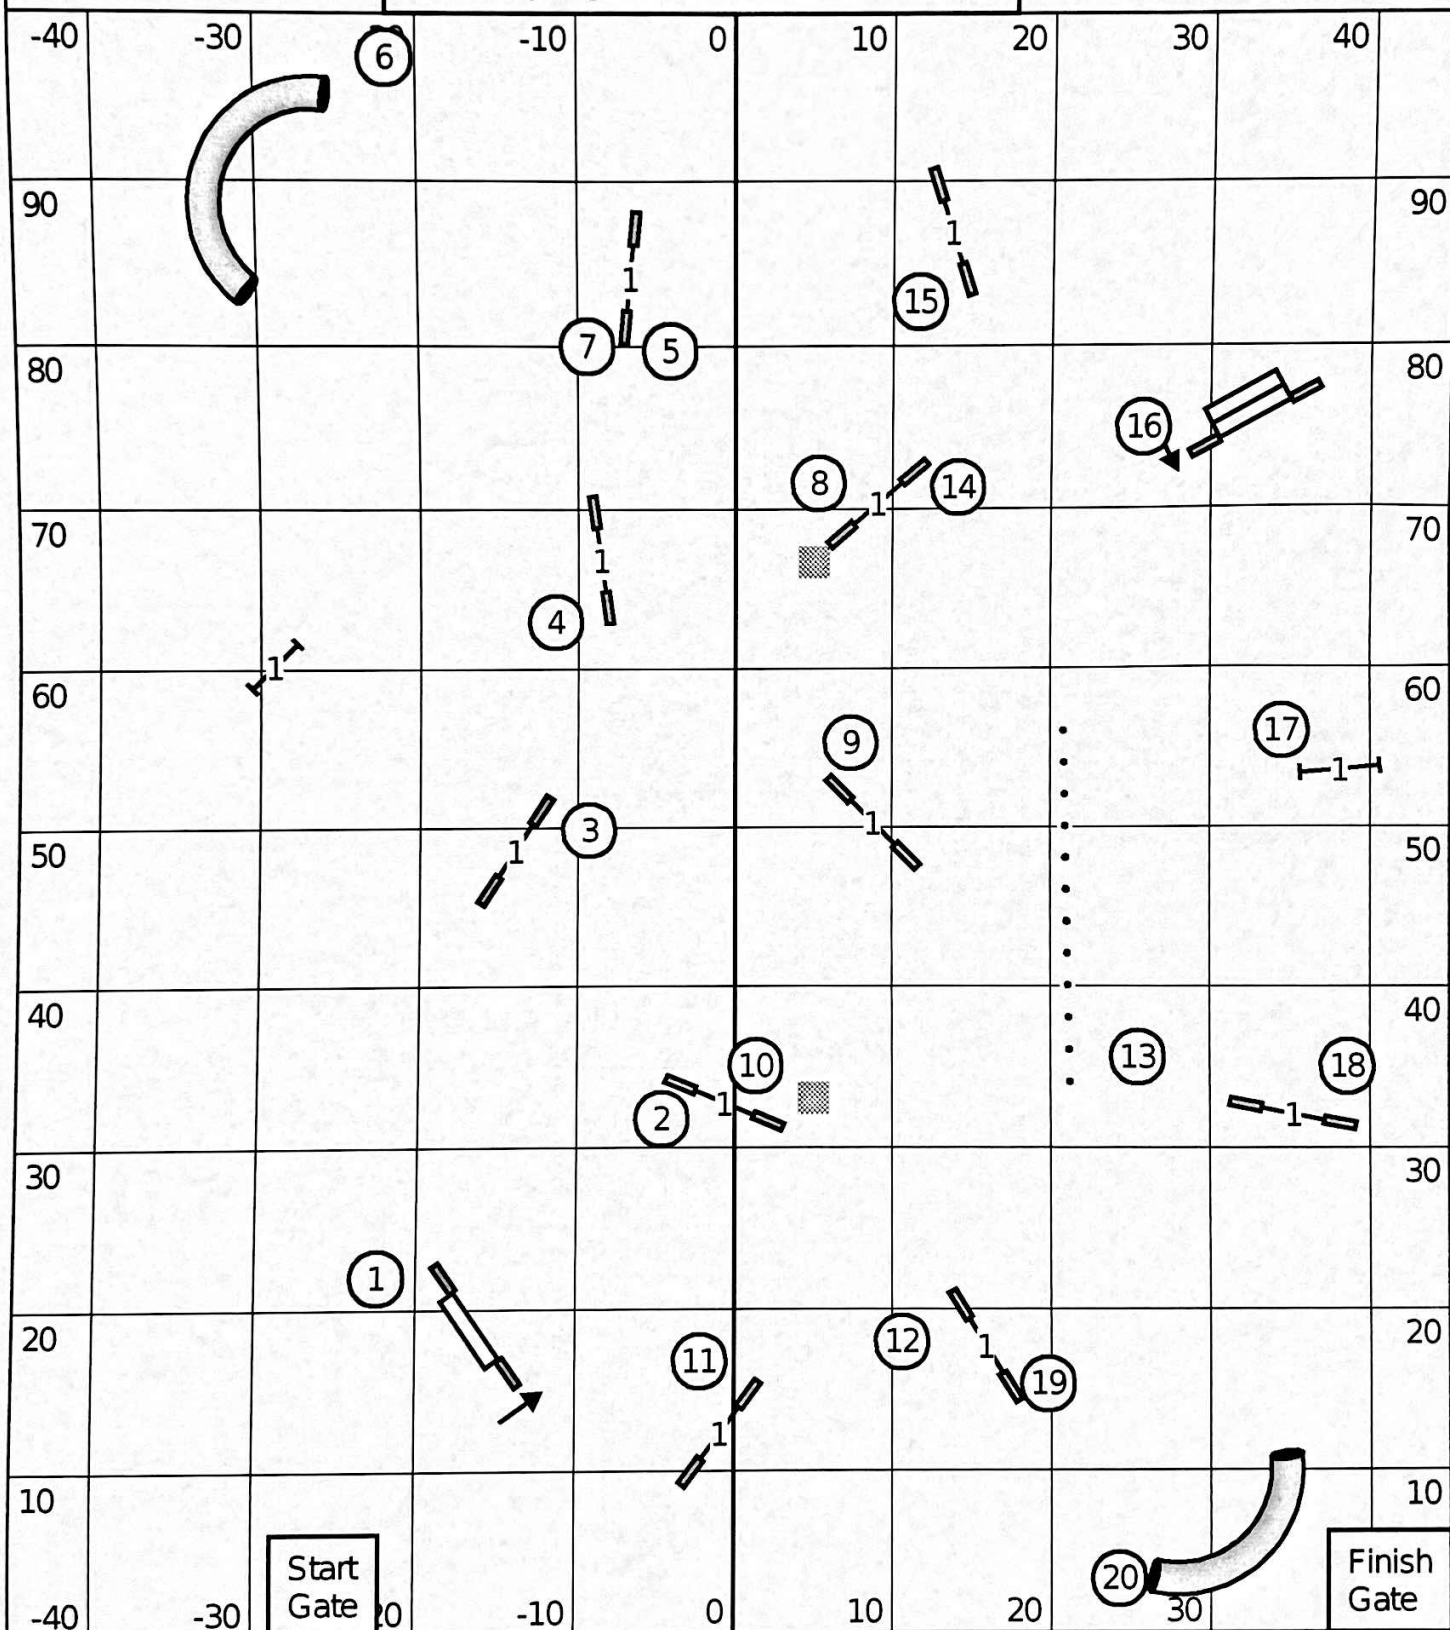

Triune Agility Club of Southwest Illinois
Master/Excellent Jumpers With Weaves
December 02, 2023
Ring Size 100' x 90'
Running Surface: Indoors on Artificial Turf
Judge: Ron McClelland