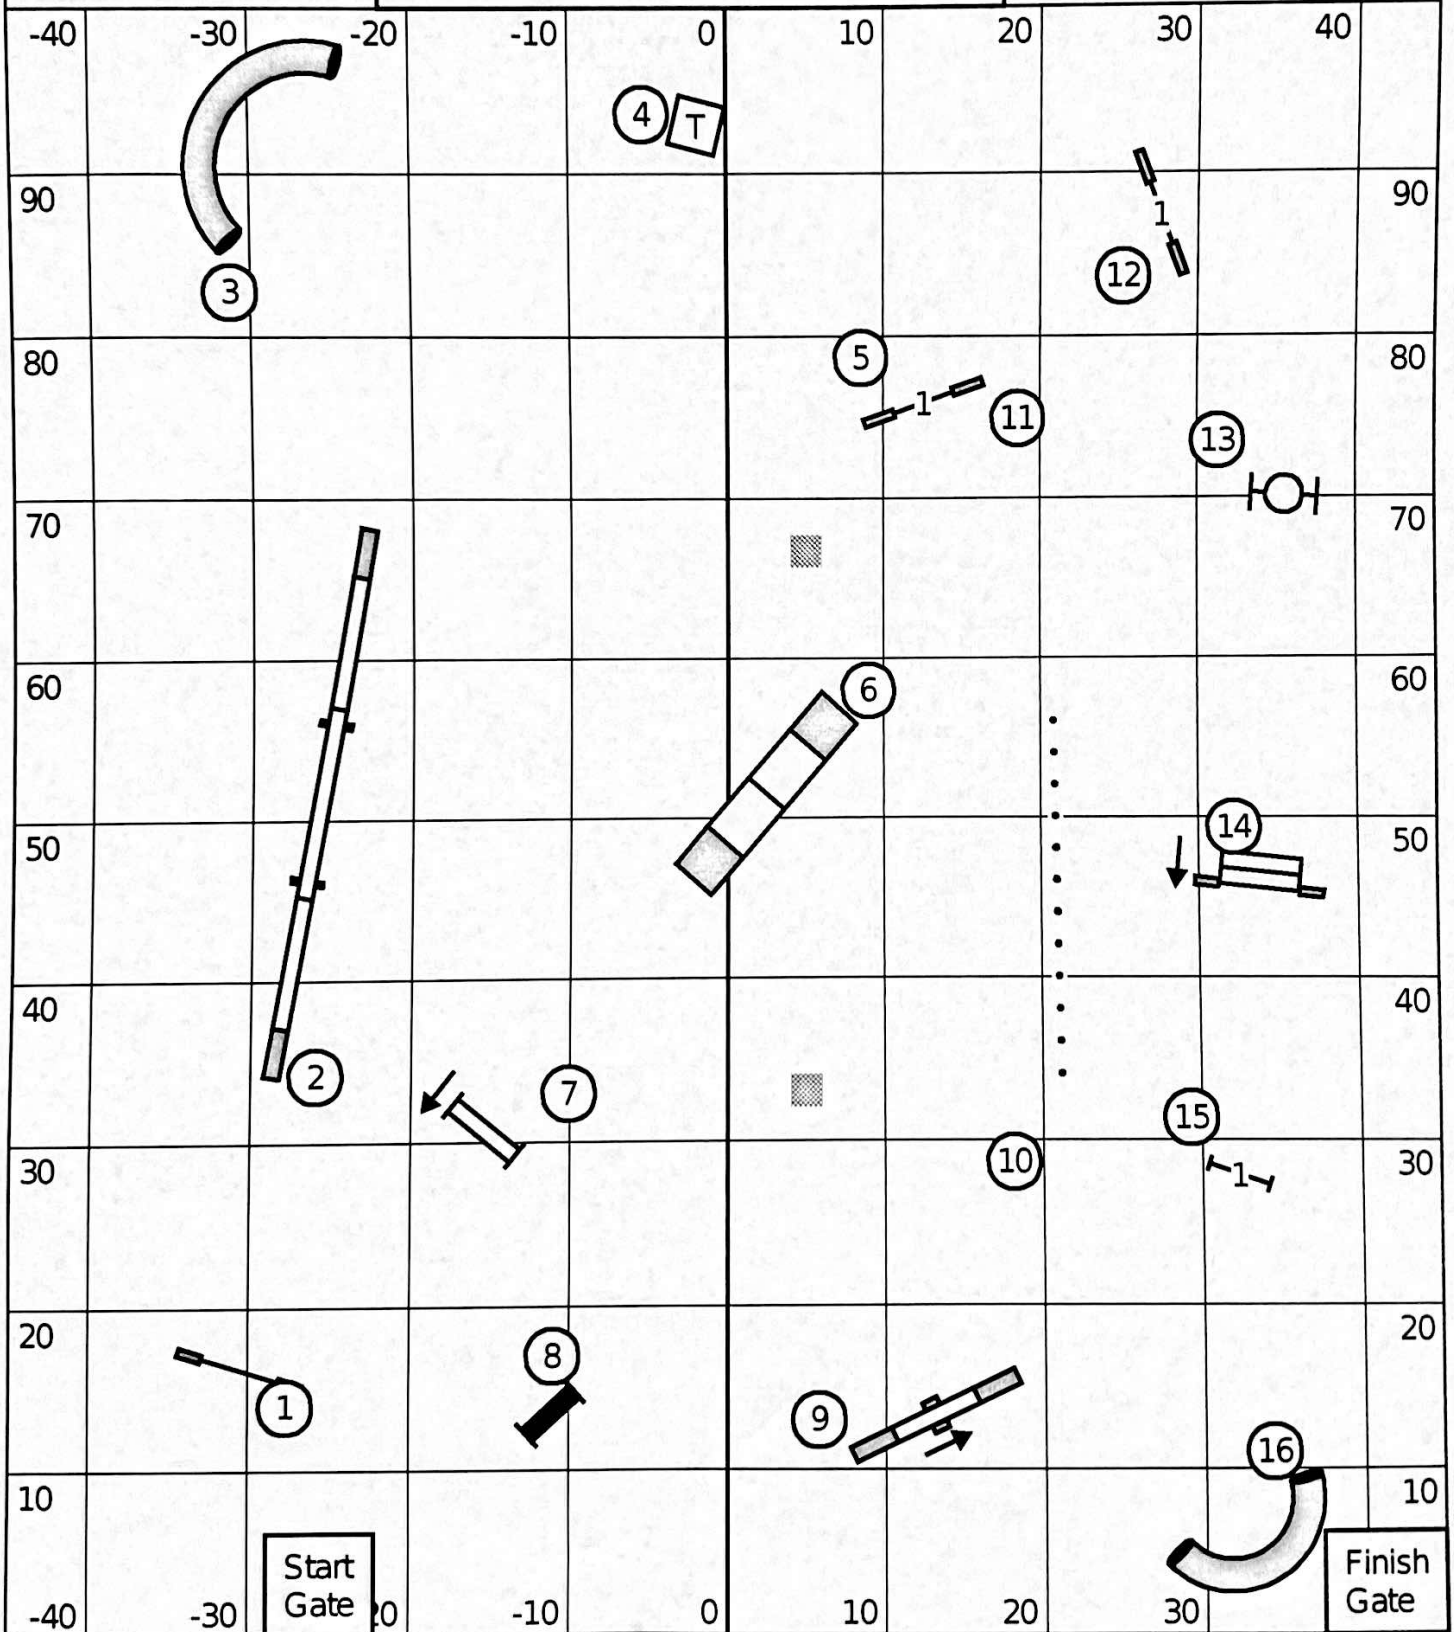

Triune Agility Club of Southwest Illinois
Open Standard
December 02, 2023
Ring Size 100' x 90'
Running Surface: Indoors on Artificial Turf
Judge: Ron McClelland