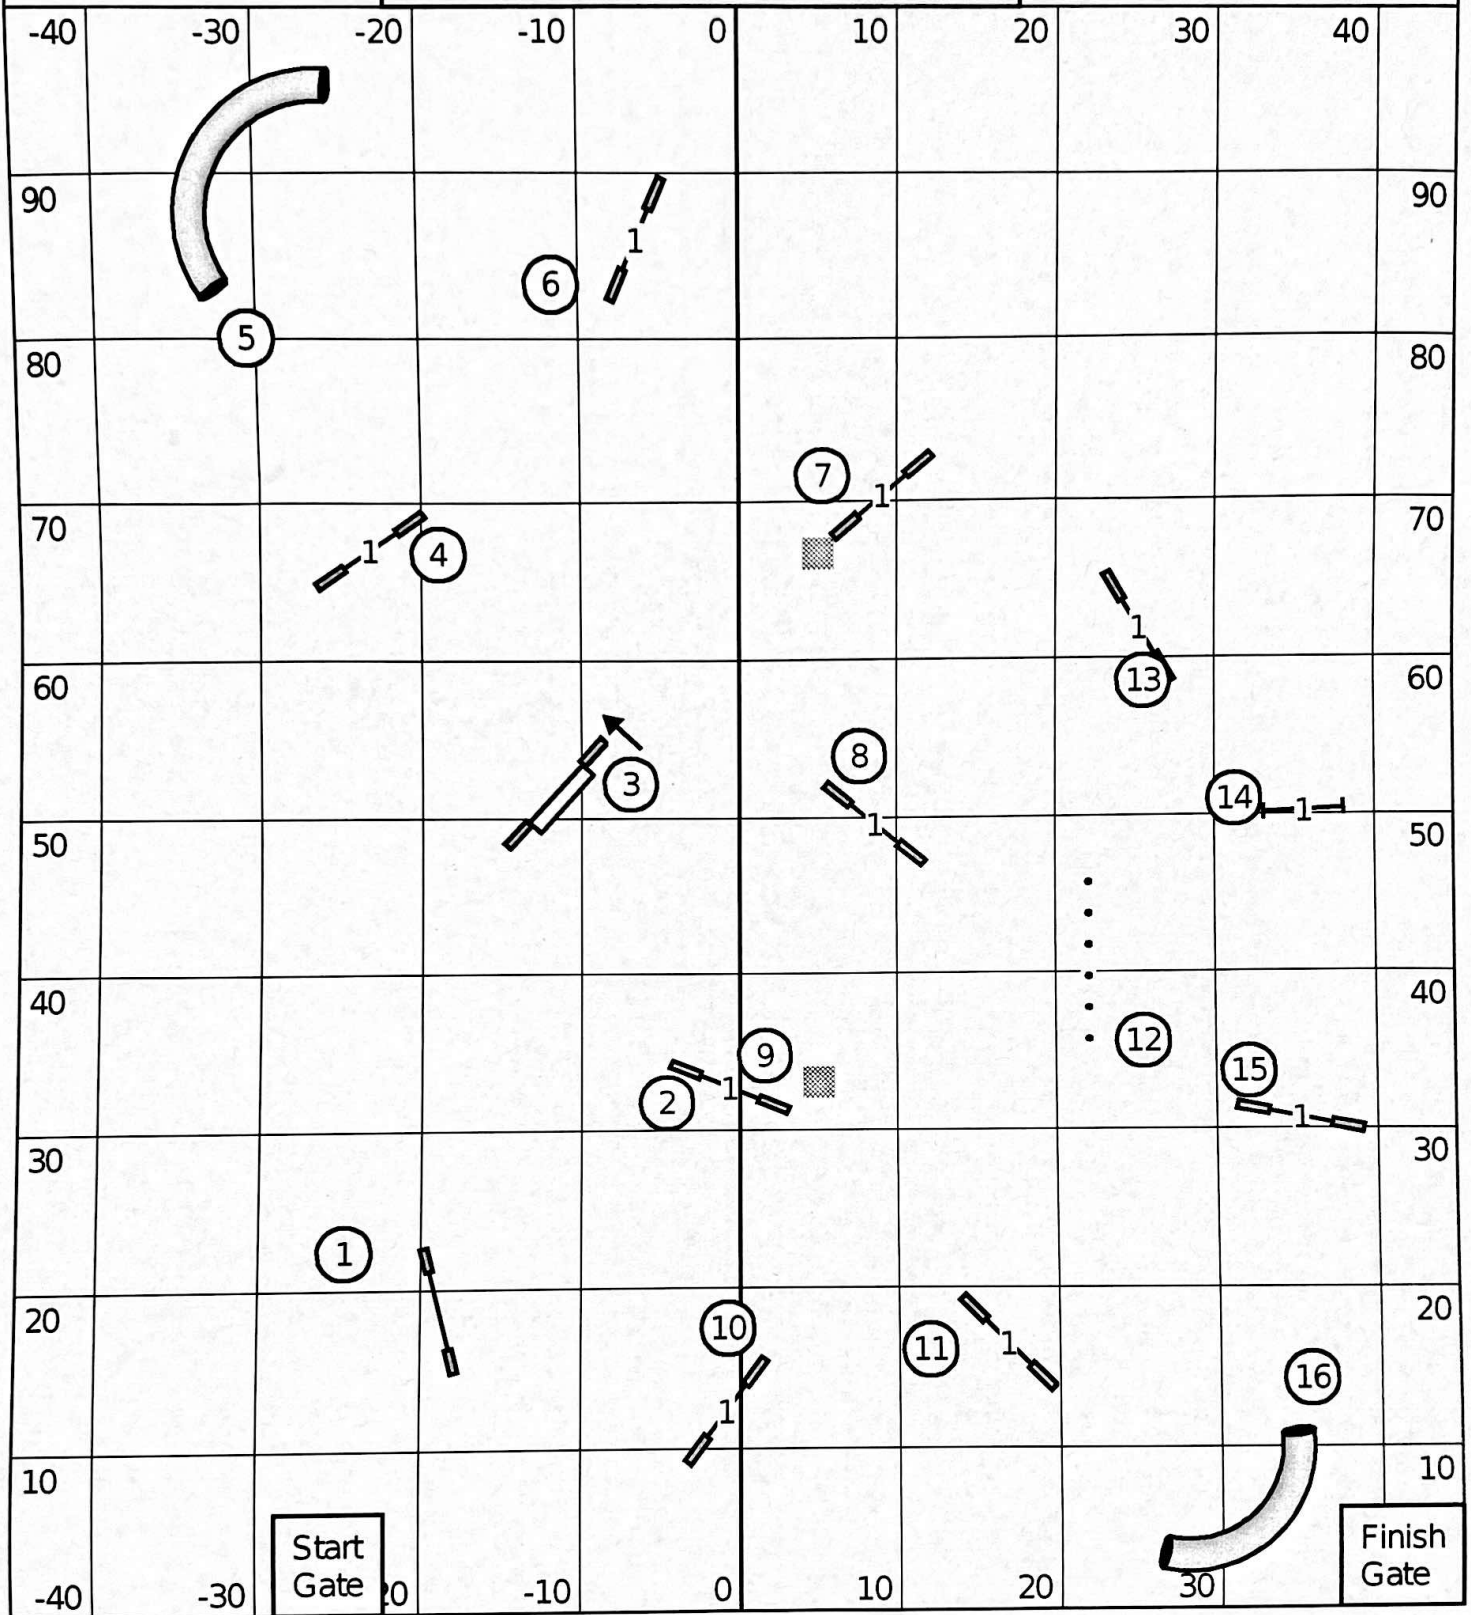

Triune Agility Club of Southwest Illinois
Novice Jumpers With Weaves
December 02, 2023
Ring Size 100' x 90'
Running Surface: Indoors on Artificial Turf
Judge: Ron McClelland