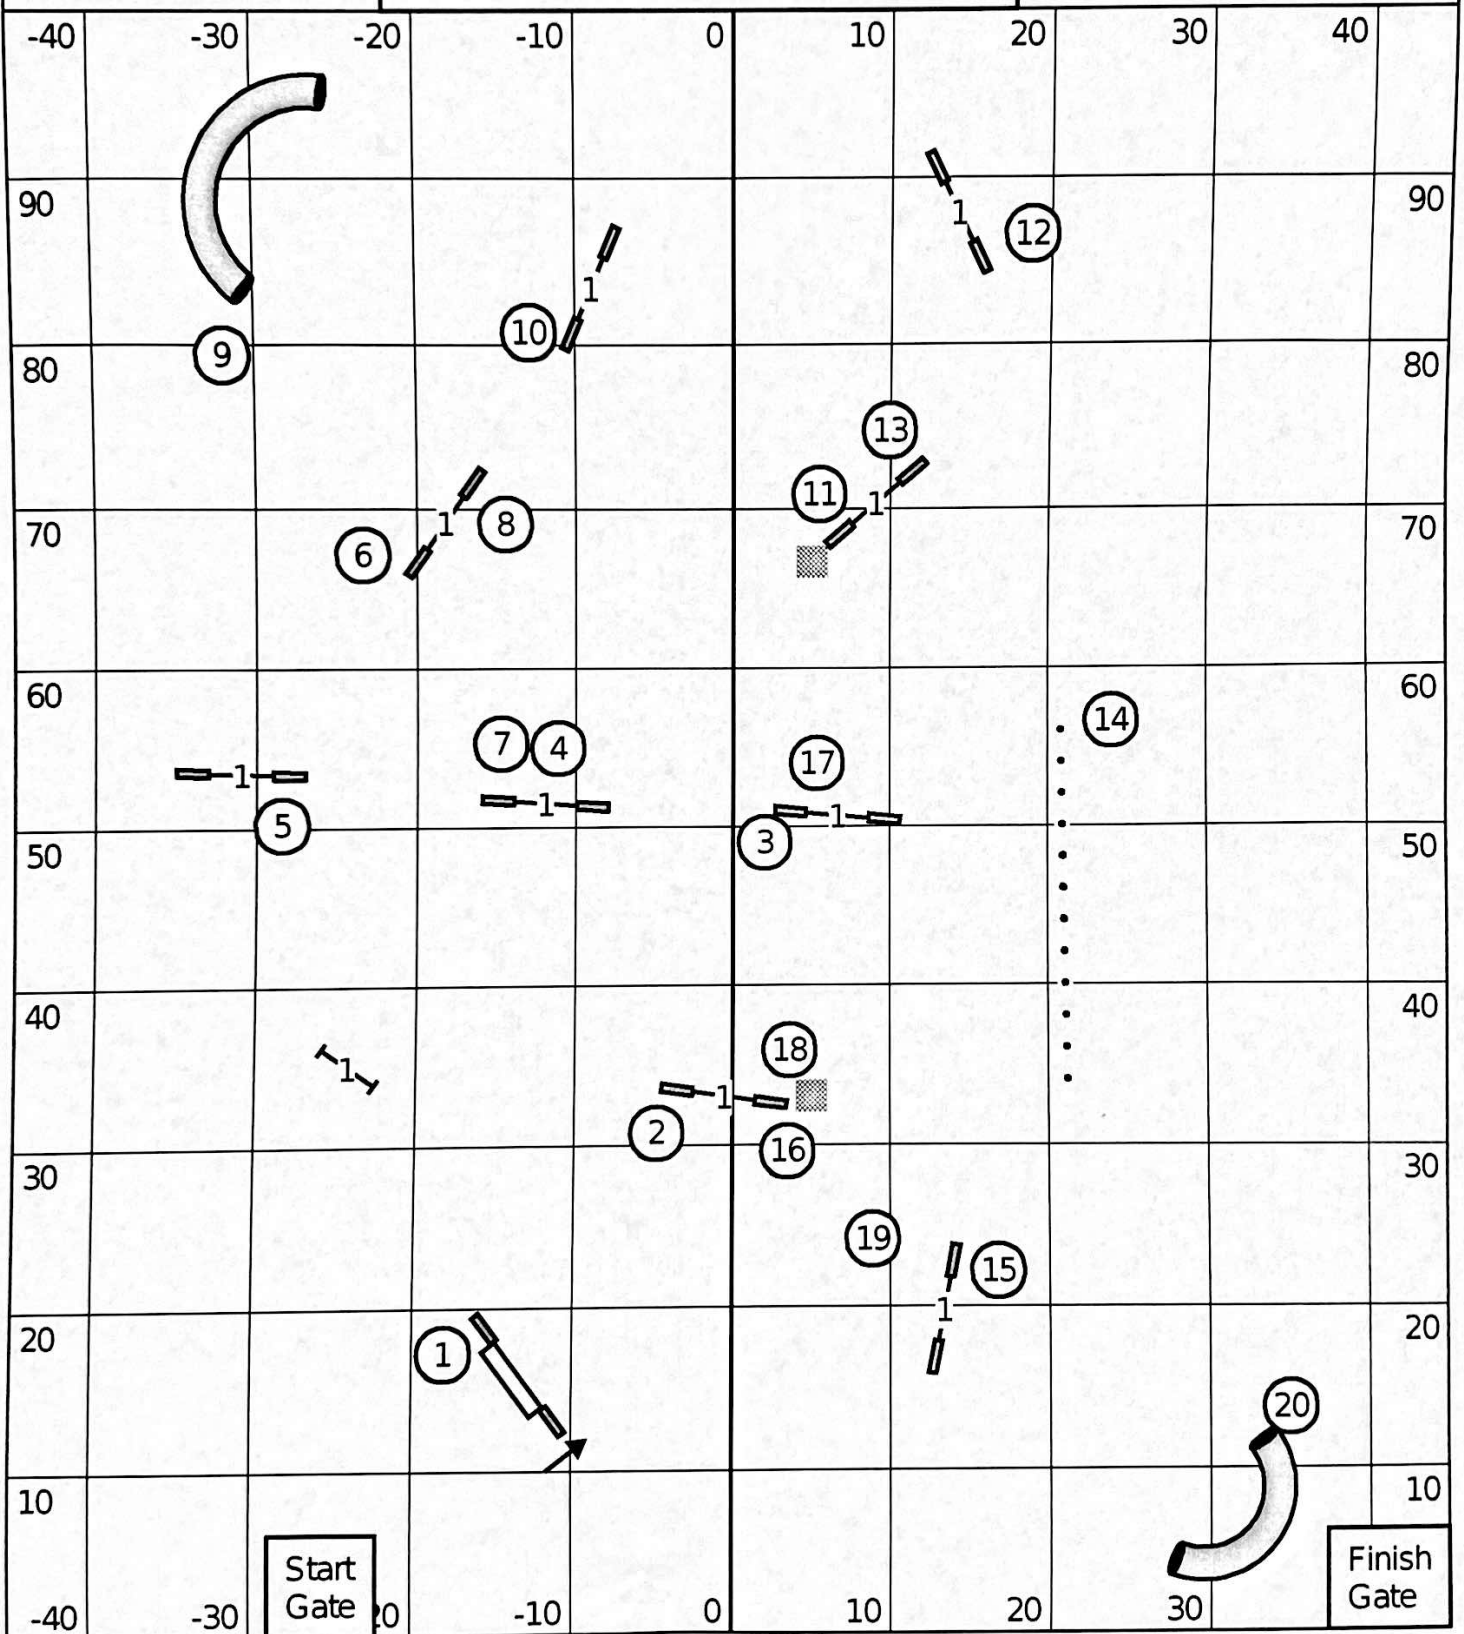

Triune Agility Club of Southwest Illinois
Premier Jumpers With Weaves
December 02, 2023
Ring Size 100' x 90'
Running Surface: Indoors on Artificial Turf
Judge: Ron McClelland