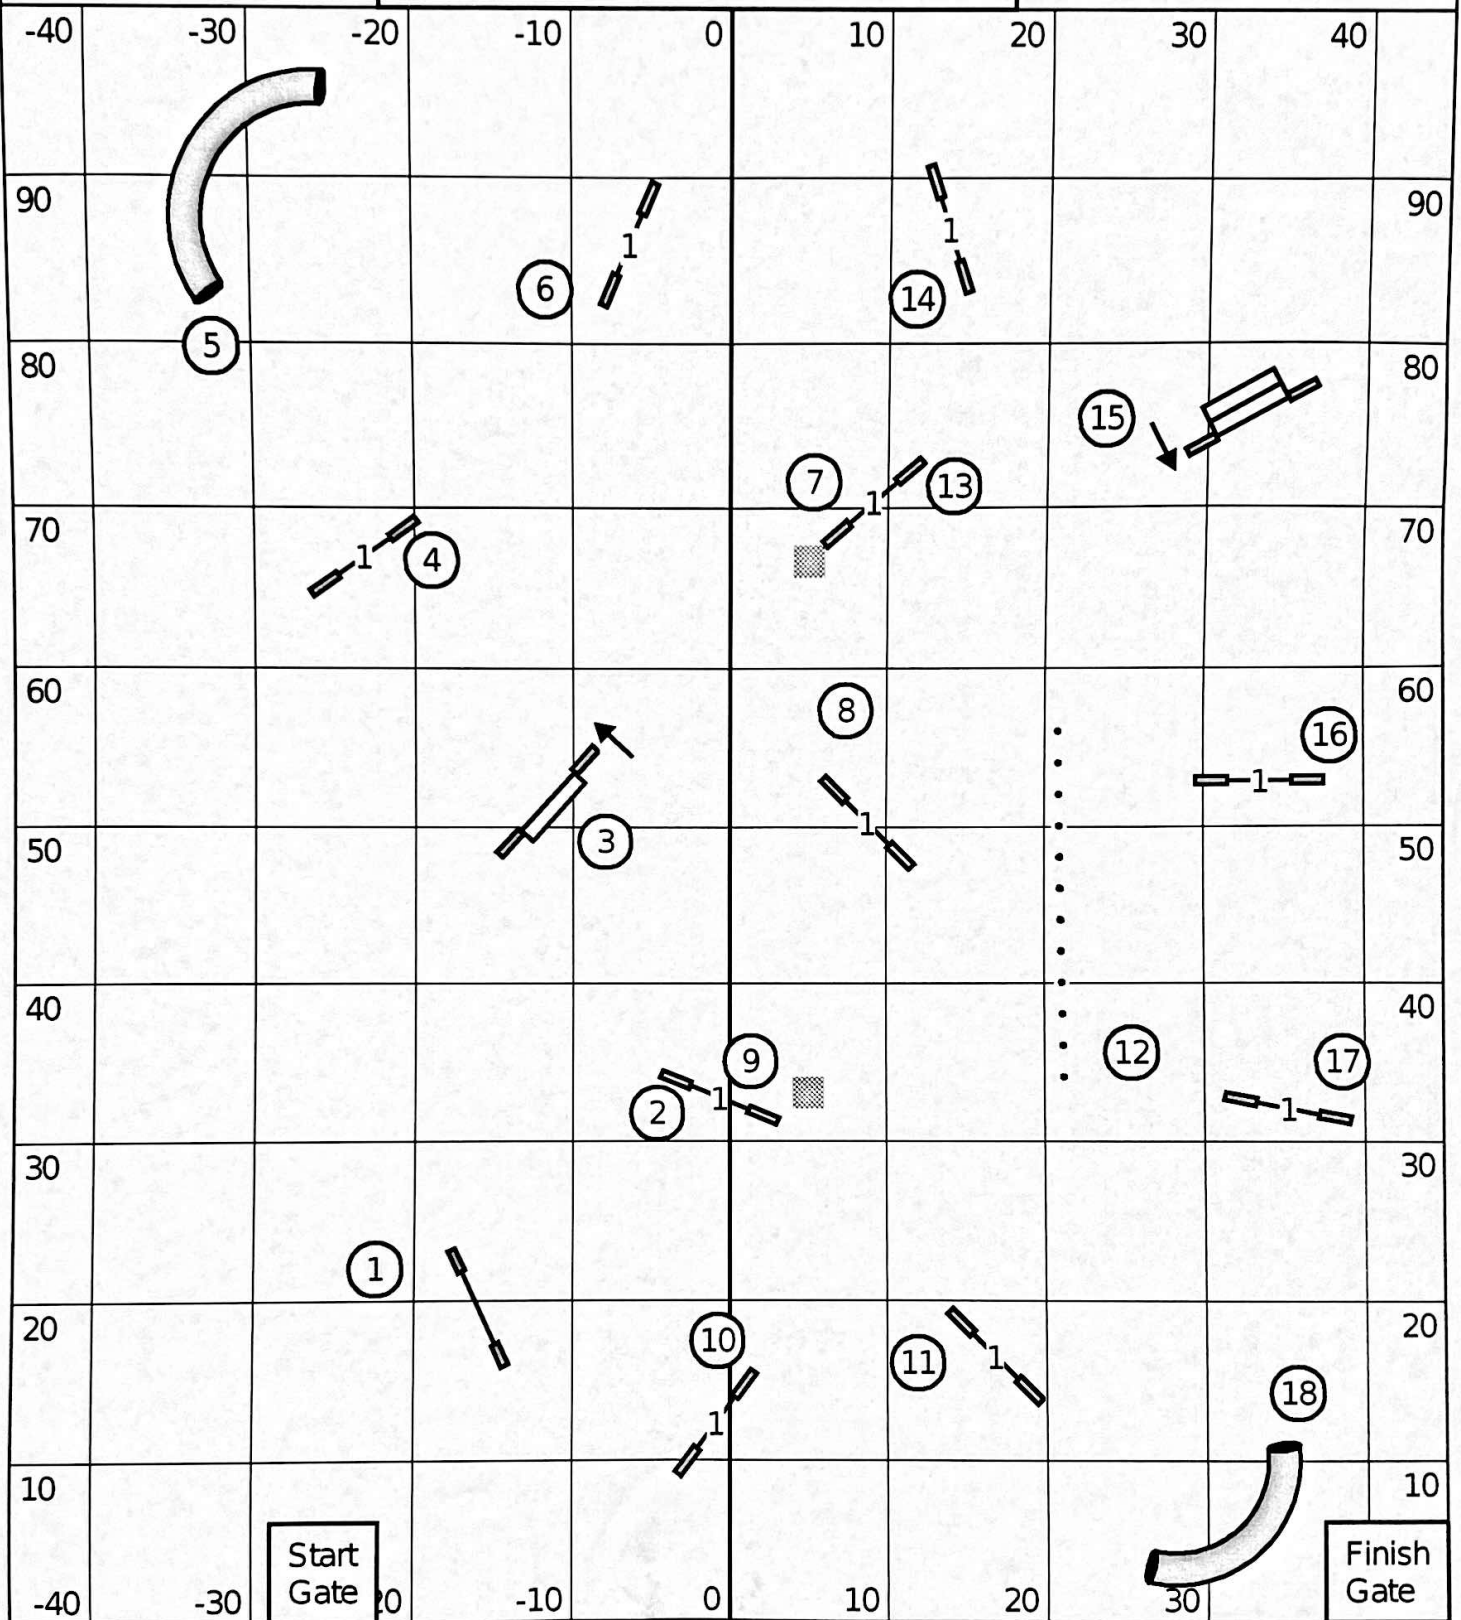

Triune Agility Club of Southwest Illinois
Open Jumpers With Weaves
December 02, 2023
Ring Size 100' x 90'
Running Surface: Indoors on Artificial Turf
Judge: Ron McClelland