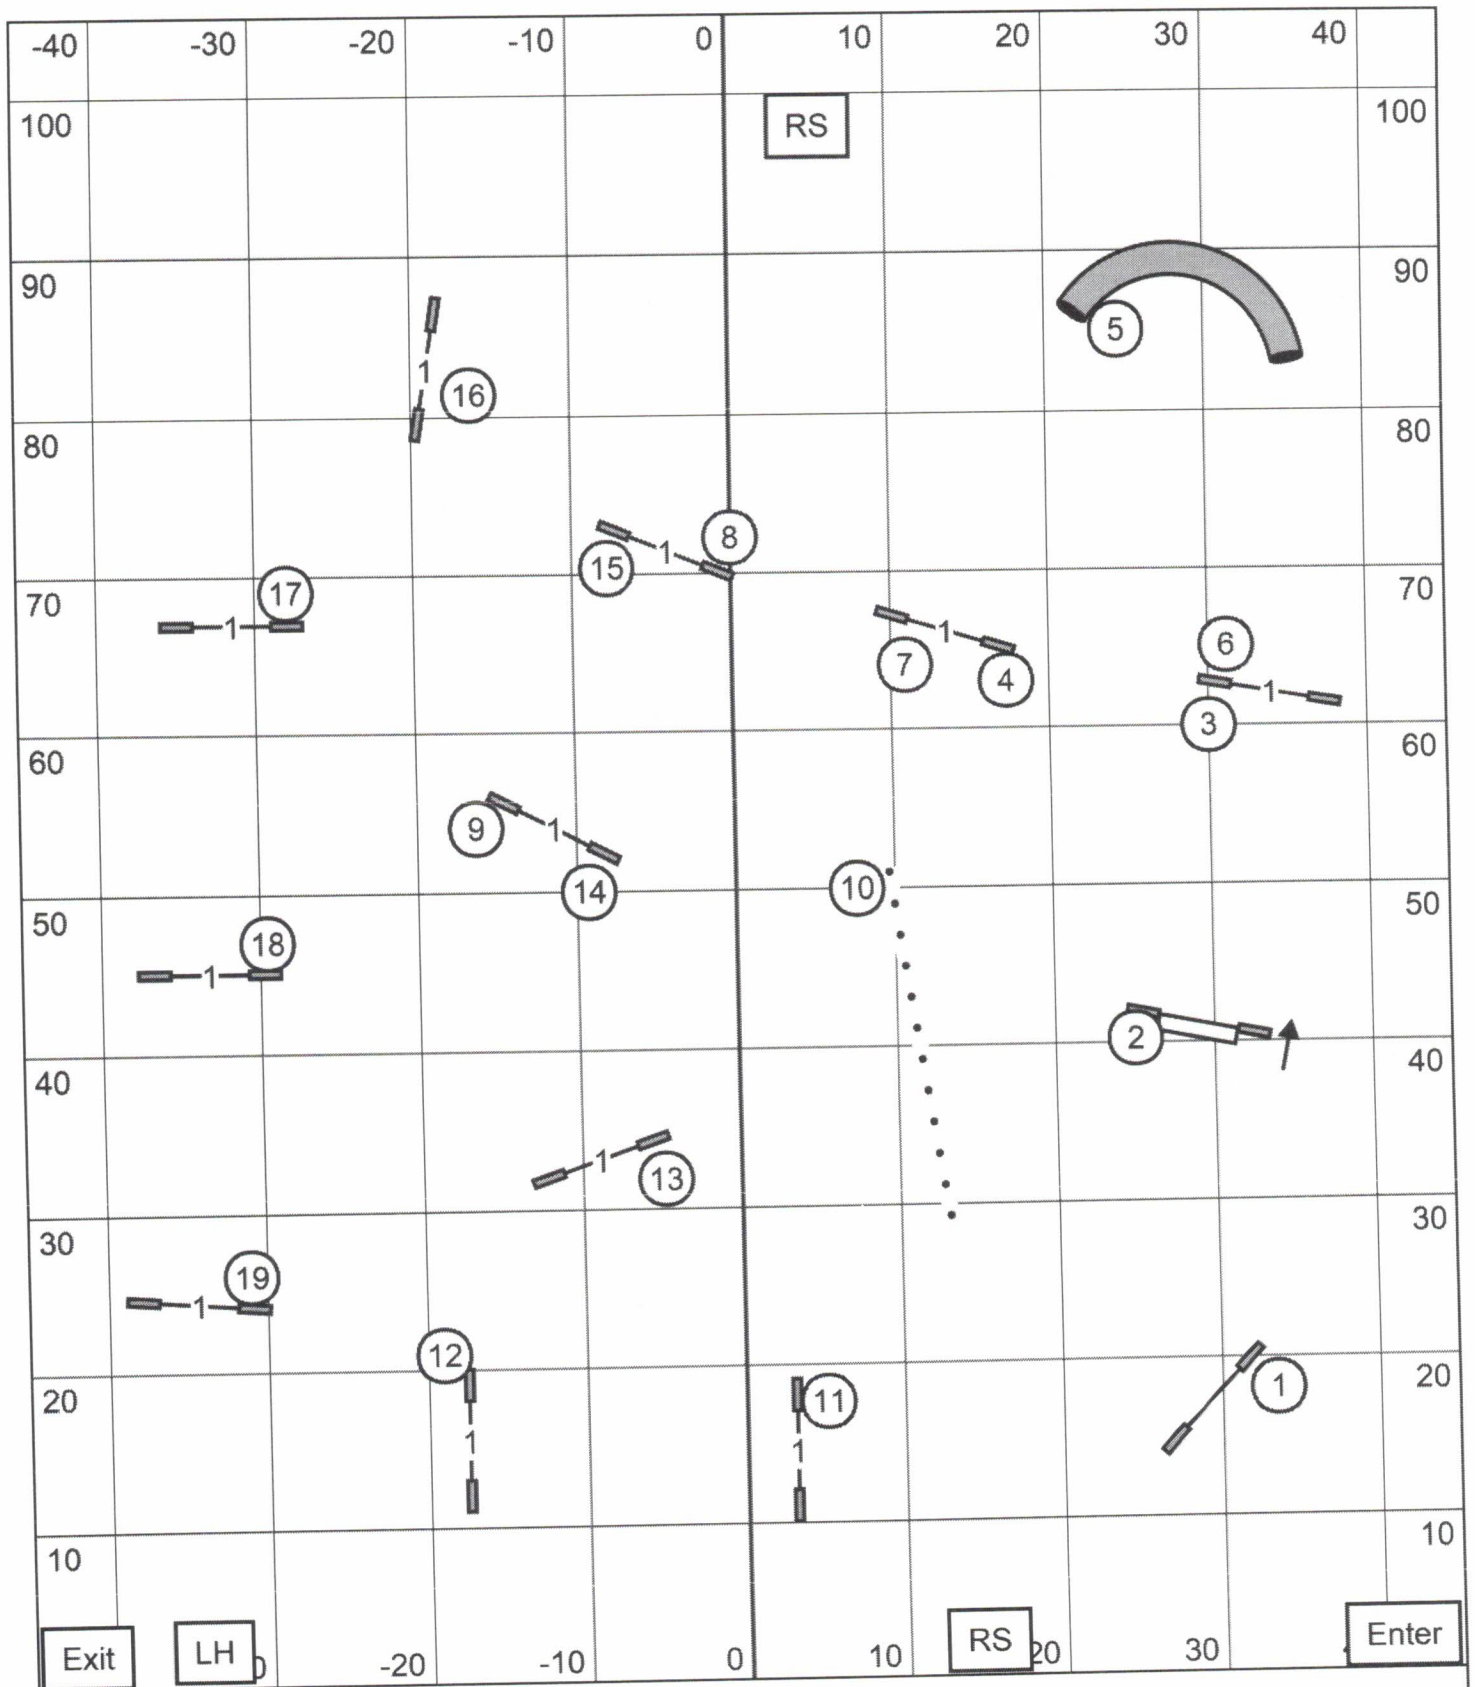

Gateway Agility Club - Grey Summit, IL

Judge: Lisa Potts

Saturday November 25, 2023

Premier Standard

Gateway Agility Club - Grey Summit, IL

Judge: Lisa Potts

Saturday November 25, 2023

EM Standard

Gateway Agility Club - Grey Summit, IL  
 Judge: Lisa Potts  
 Saturday November 25, 2023  
 Novice Standard

**PREM**

Gateway Agility Club Gray Summit, MO Indoors on  
Turf Premier JWW 11/25/2023 E-Timing Craig Josling