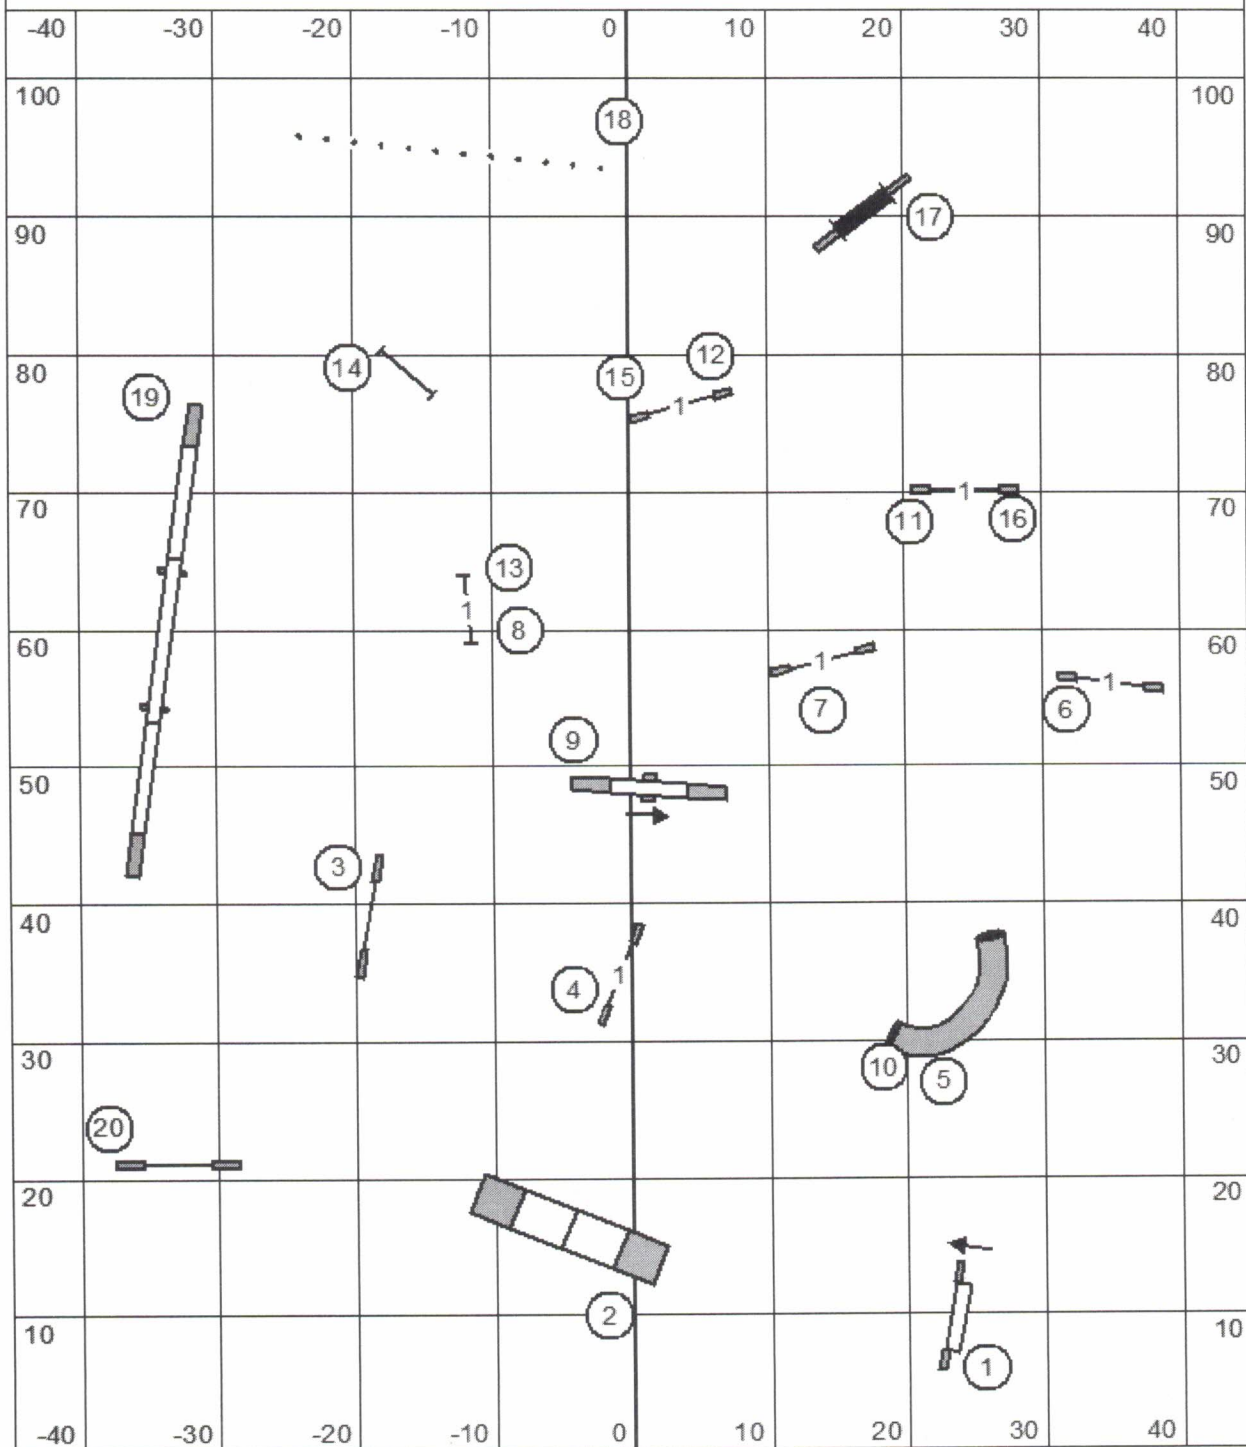

Gateway Agility Club - Grey Summit, IL

Judge: Lisa Potts

Saturday November 25, 2023

Premier Standard

Gateway Agility Club - Grey Summit, IL

Judge: Lisa Potts

Saturday November 25, 2023

EM Standard

Gateway Agility Club - Grey Summit, IL  
 Judge: Lisa Potts  
 Saturday November 25, 2023  
 Novice Standard

**PREM**

Gateway Agility Club Gray Summit, MO Indoors on  
Turf Premier JWW 11/25/2023 E-Timing Craig Josling