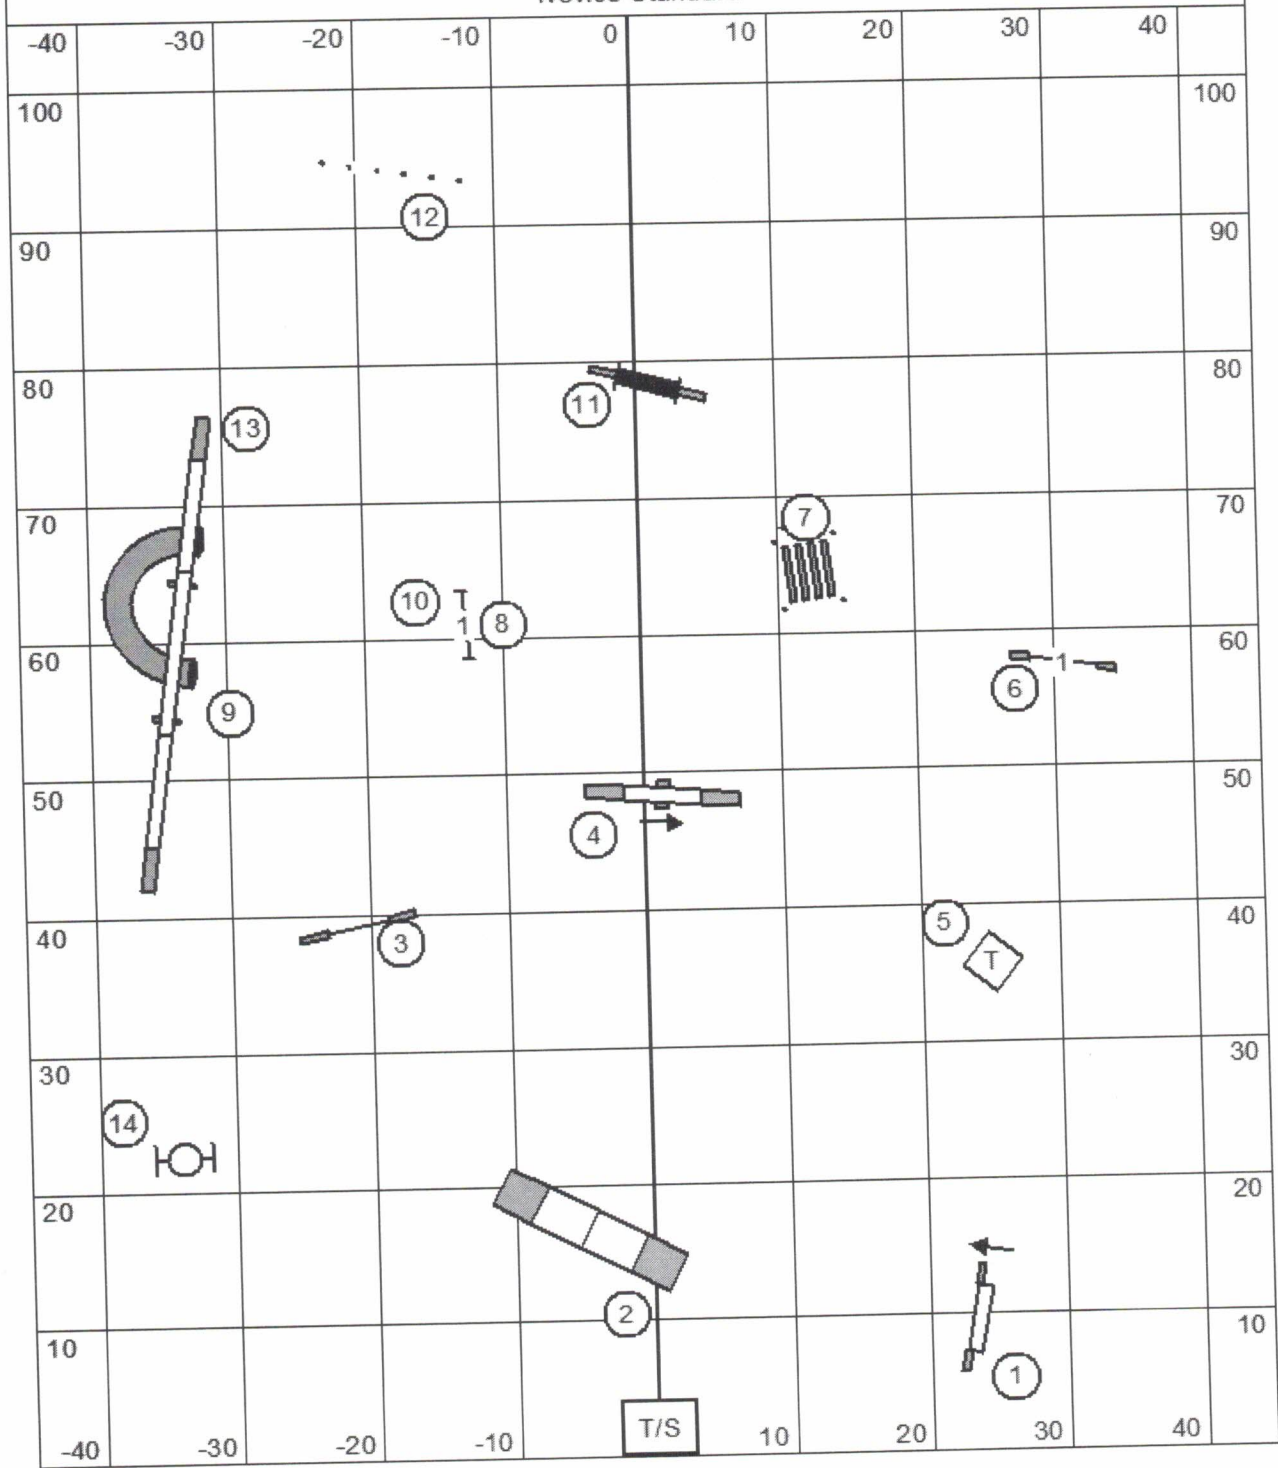

Gateway Agility Club - Grey Summit, IL

Judge: Lisa Potts

Saturday November 25, 2023

Premier Standard

Gateway Agility Club - Grey Summit, IL

Judge: Lisa Potts

Saturday November 25, 2023

EM Standard

Gateway Agility Club - Grey Summit, IL  
 Judge: Lisa Potts  
 Saturday November 25, 2023  
 Novice Standard

**PREM**

Gateway Agility Club Gray Summit, MO Indoors on  
Turf Premier JWW 11/25/2023 E-Timing Craig Josling