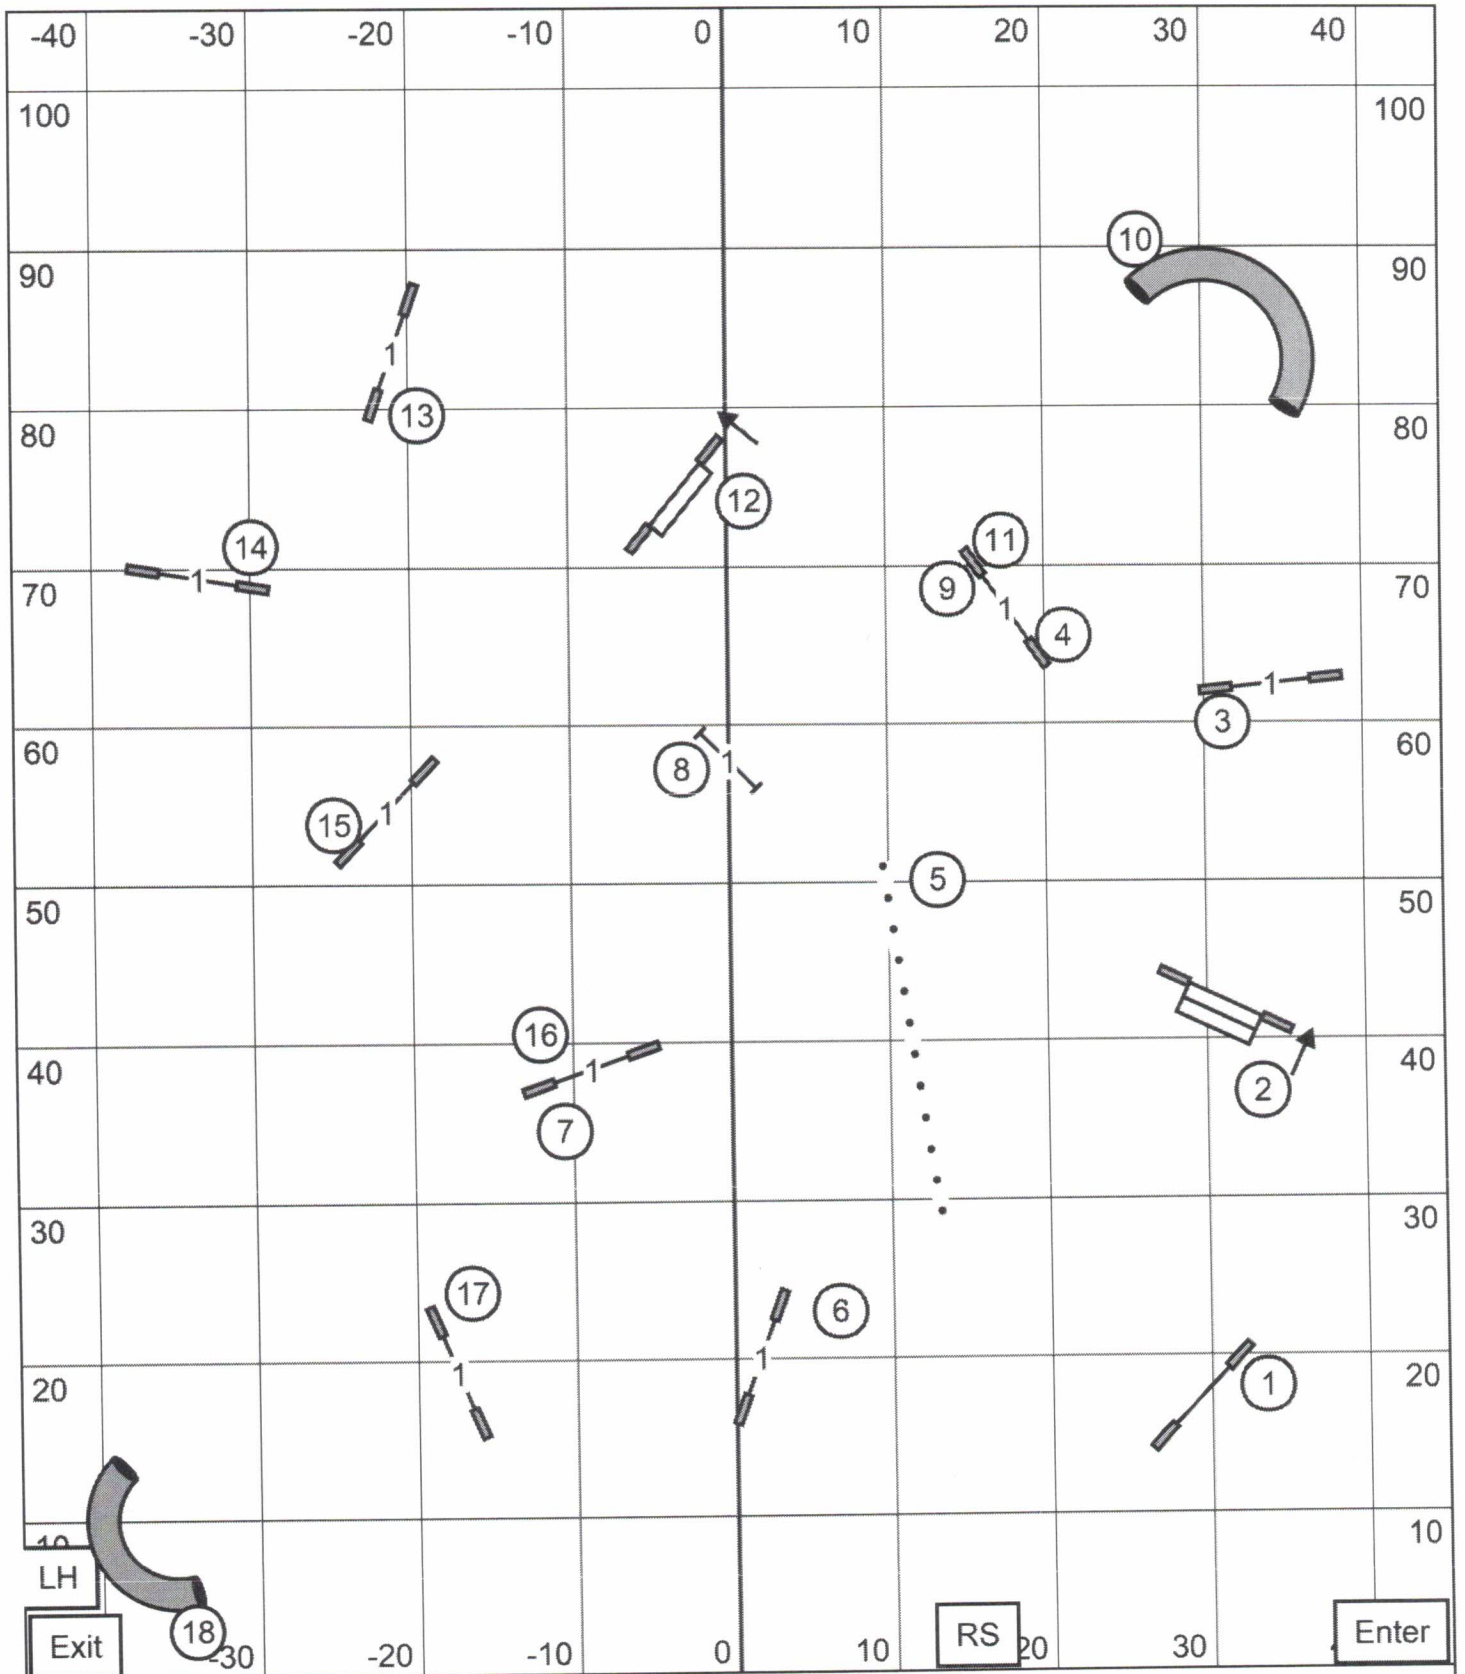

Gateway Agility Club - Grey Summit, IL  
 Judge: Lisa Potts  
 Saturday November 25, 2023  
 Novice Standard

**PREM**

Gateway Agility Club Gray Summit, MO Indoors on  
Turf Premier JWW 11/25/2023 E-Timing Craig Josling

**JWW**

**EXC**

Gateway Agility Club Gray Summit, MO Indoors on  
Turf EXC JWW 11/25/2023 E-Timing Craig Josling

**JWW**

**OPN**

Gateway Agility Club Gray Summit, MO Indoors on  
Turf Open JWW 11/25/2023 E-Timing Craig Josling