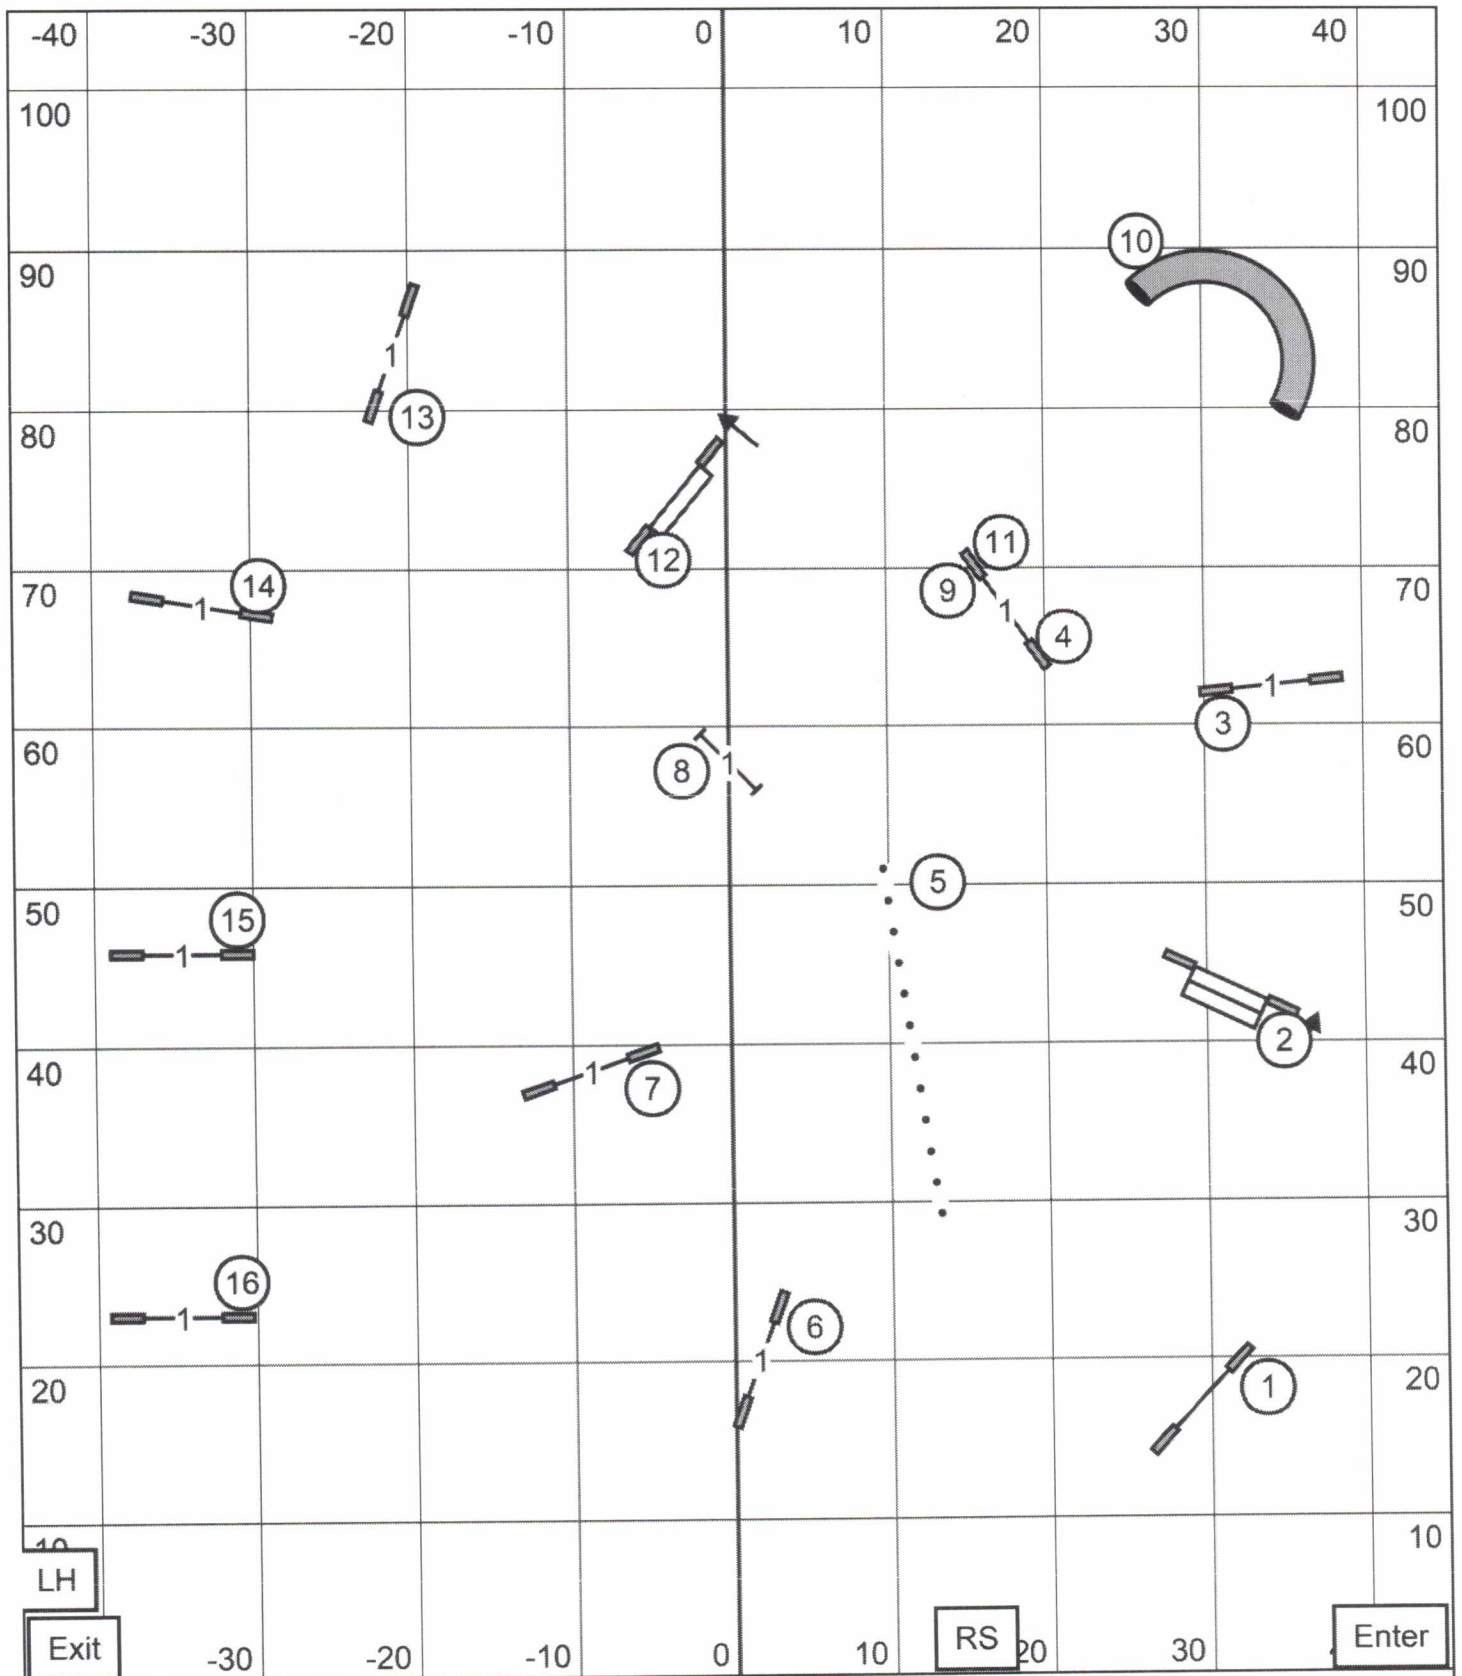

**JWW**

**EXC**

Gateway Agility Club Gray Summit, MO Indoors on  
Turf EXC JWW 11/25/2023 E-Timing Craig Josling

**JWW**

**OPN**

Gateway Agility Club Gray Summit, MO Indoors on  
Turf Open JWW 11/25/2023 E-Timing Craig Josling

**JWW**

**NOV**

Gateway Agility Club Gray Summit, MO Indoors on  
Turf Novice JWW 11/25/2023 E-Timing Craig Josling

**JWW**