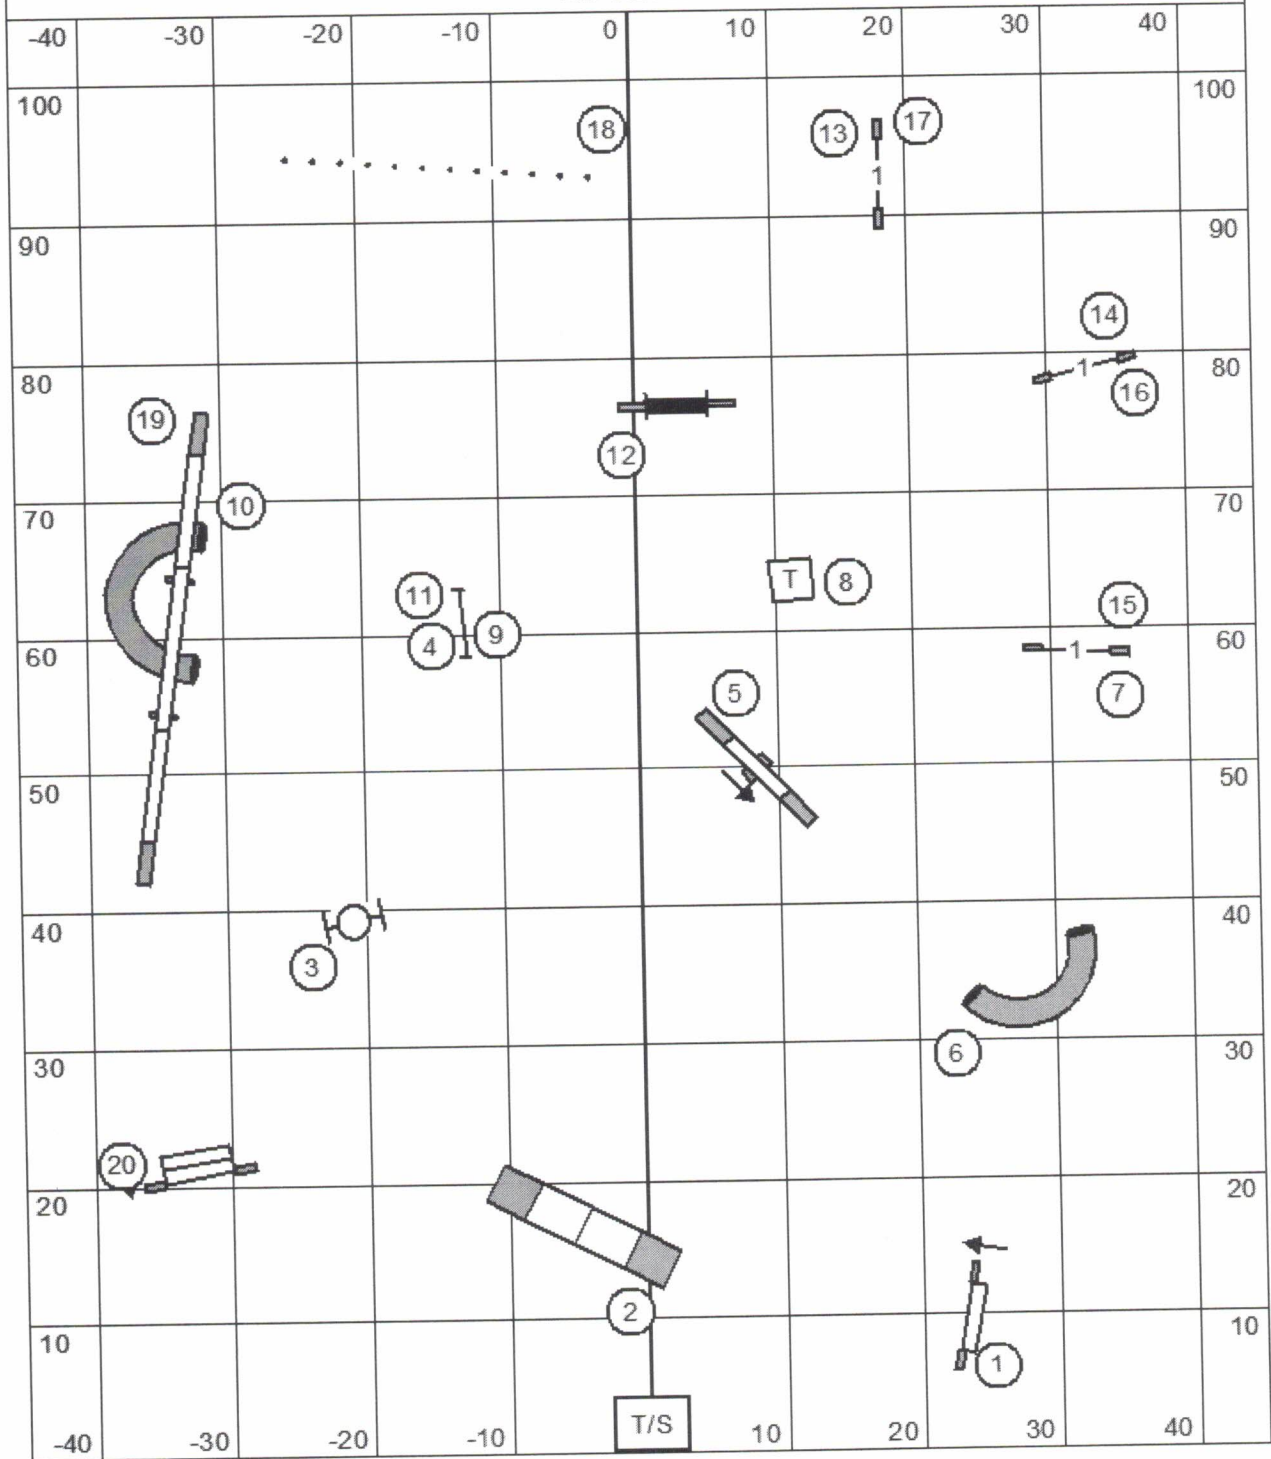

Gateway Agility Club - Grey Summit, IL

Judge: Lisa Potts

Saturday November 25, 2023

Premier Standard

Gateway Agility Club - Grey Summit, IL

Judge: Lisa Potts

Saturday November 25, 2023

EM Standard

Gateway Agility Club - Grey Summit, IL  
 Judge: Lisa Potts  
 Saturday November 25, 2023  
 Novice Standard

**PREM**

Gateway Agility Club Gray Summit, MO Indoors on  
Turf Premier JWW 11/25/2023 E-Timing Craig Josling