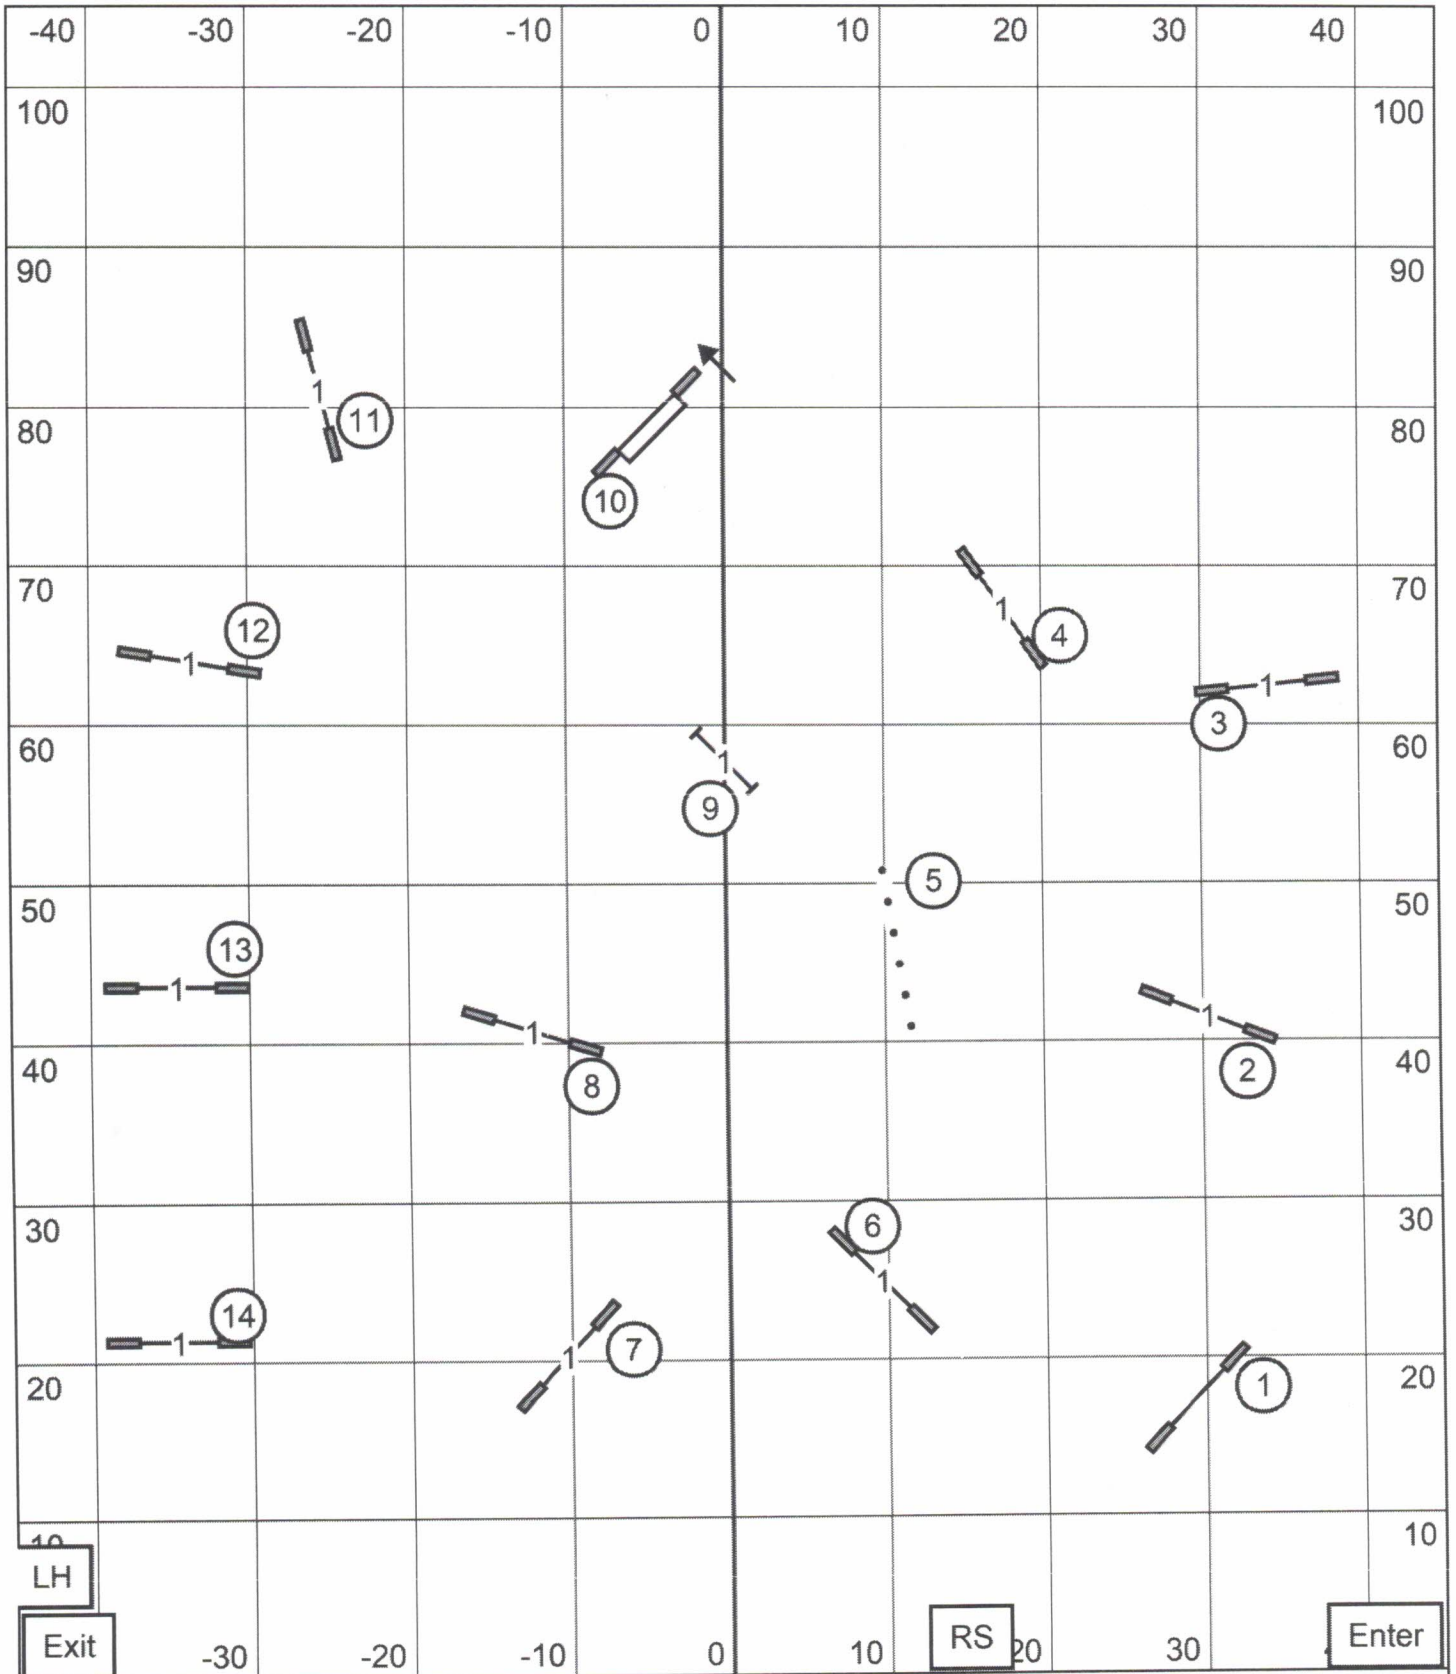

**JWW**

**EXC**

Gateway Agility Club Gray Summit, MO Indoors on  
Turf EXC JWW 11/25/2023 E-Timing Craig Josling

**JWW**

**OPN**

Gateway Agility Club Gray Summit, MO Indoors on  
Turf Open JWW 11/25/2023 E-Timing Craig Josling

**JWW**

**NOV**

Gateway Agility Club Gray Summit, MO Indoors on  
Turf Novice JWW 11/25/2023 E-Timing Craig Josling

**JWW**