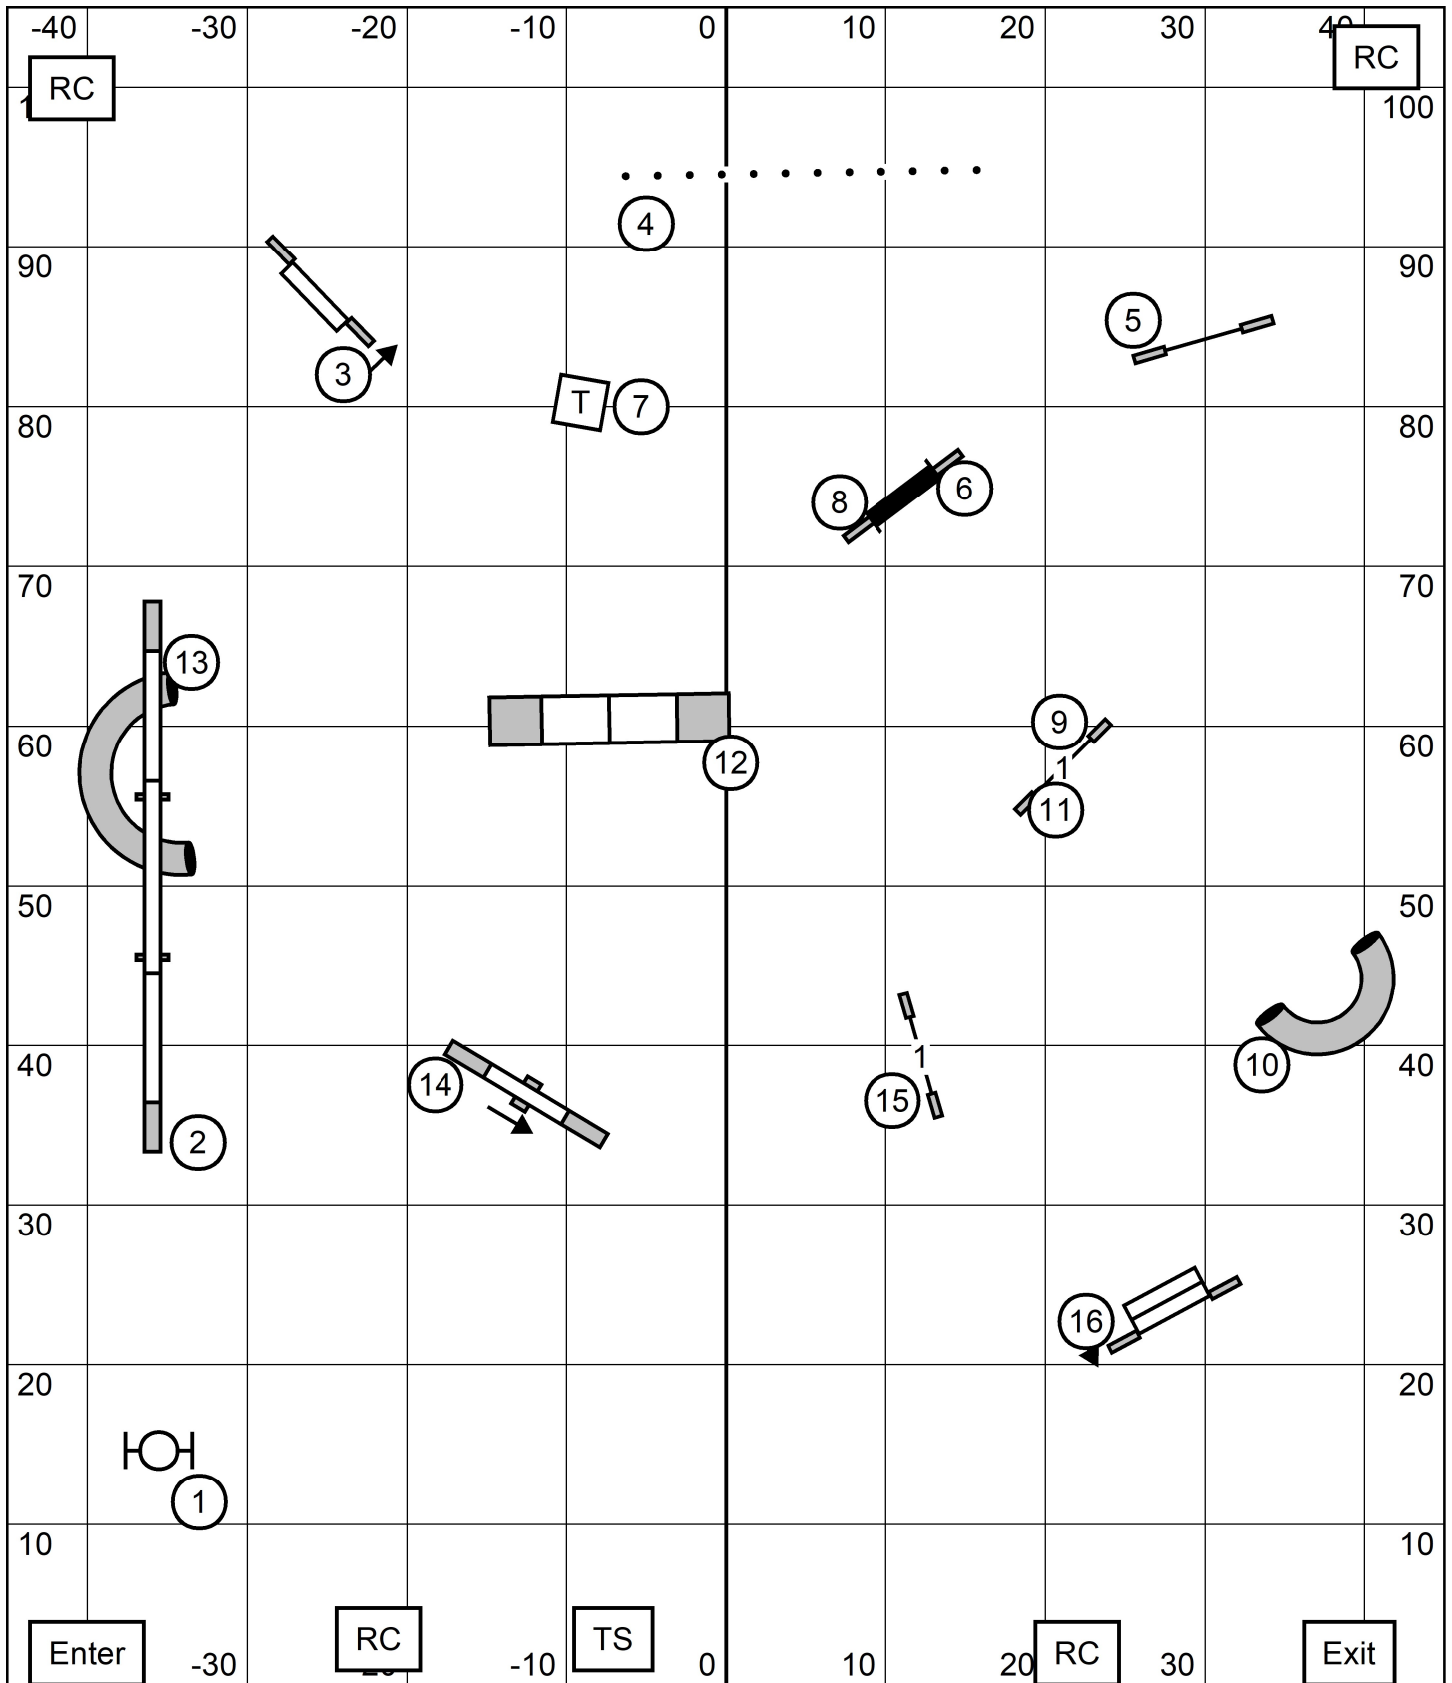

GATEWAY AGILITY CLUB  
**NOVICE STANDARD**  
 SATURDAY, JULY 29, 2023  
 DIANE DUNN FYFE

GATEWAY AGILITY CLUB  
**OPEN STANDARD**  
 SATURDAY, JULY 29, 2023  
 DIANE DUNN FYFE

GATEWAY AGILITY CLUB  
**EXELLENT MASTER STANDARD**  
 SATURDAY, JULY 29, 2023  
 DIANE DUNN FYFE

GATEWAY AGILITY CLUB  
**PREMIER STANDARD**  
 SATURDAY, JULY 29, 2023  
 DIANE DUNN FYFE

The JWW maps are currently UNAVAILABLE.  
They will be posted as soon as possible.