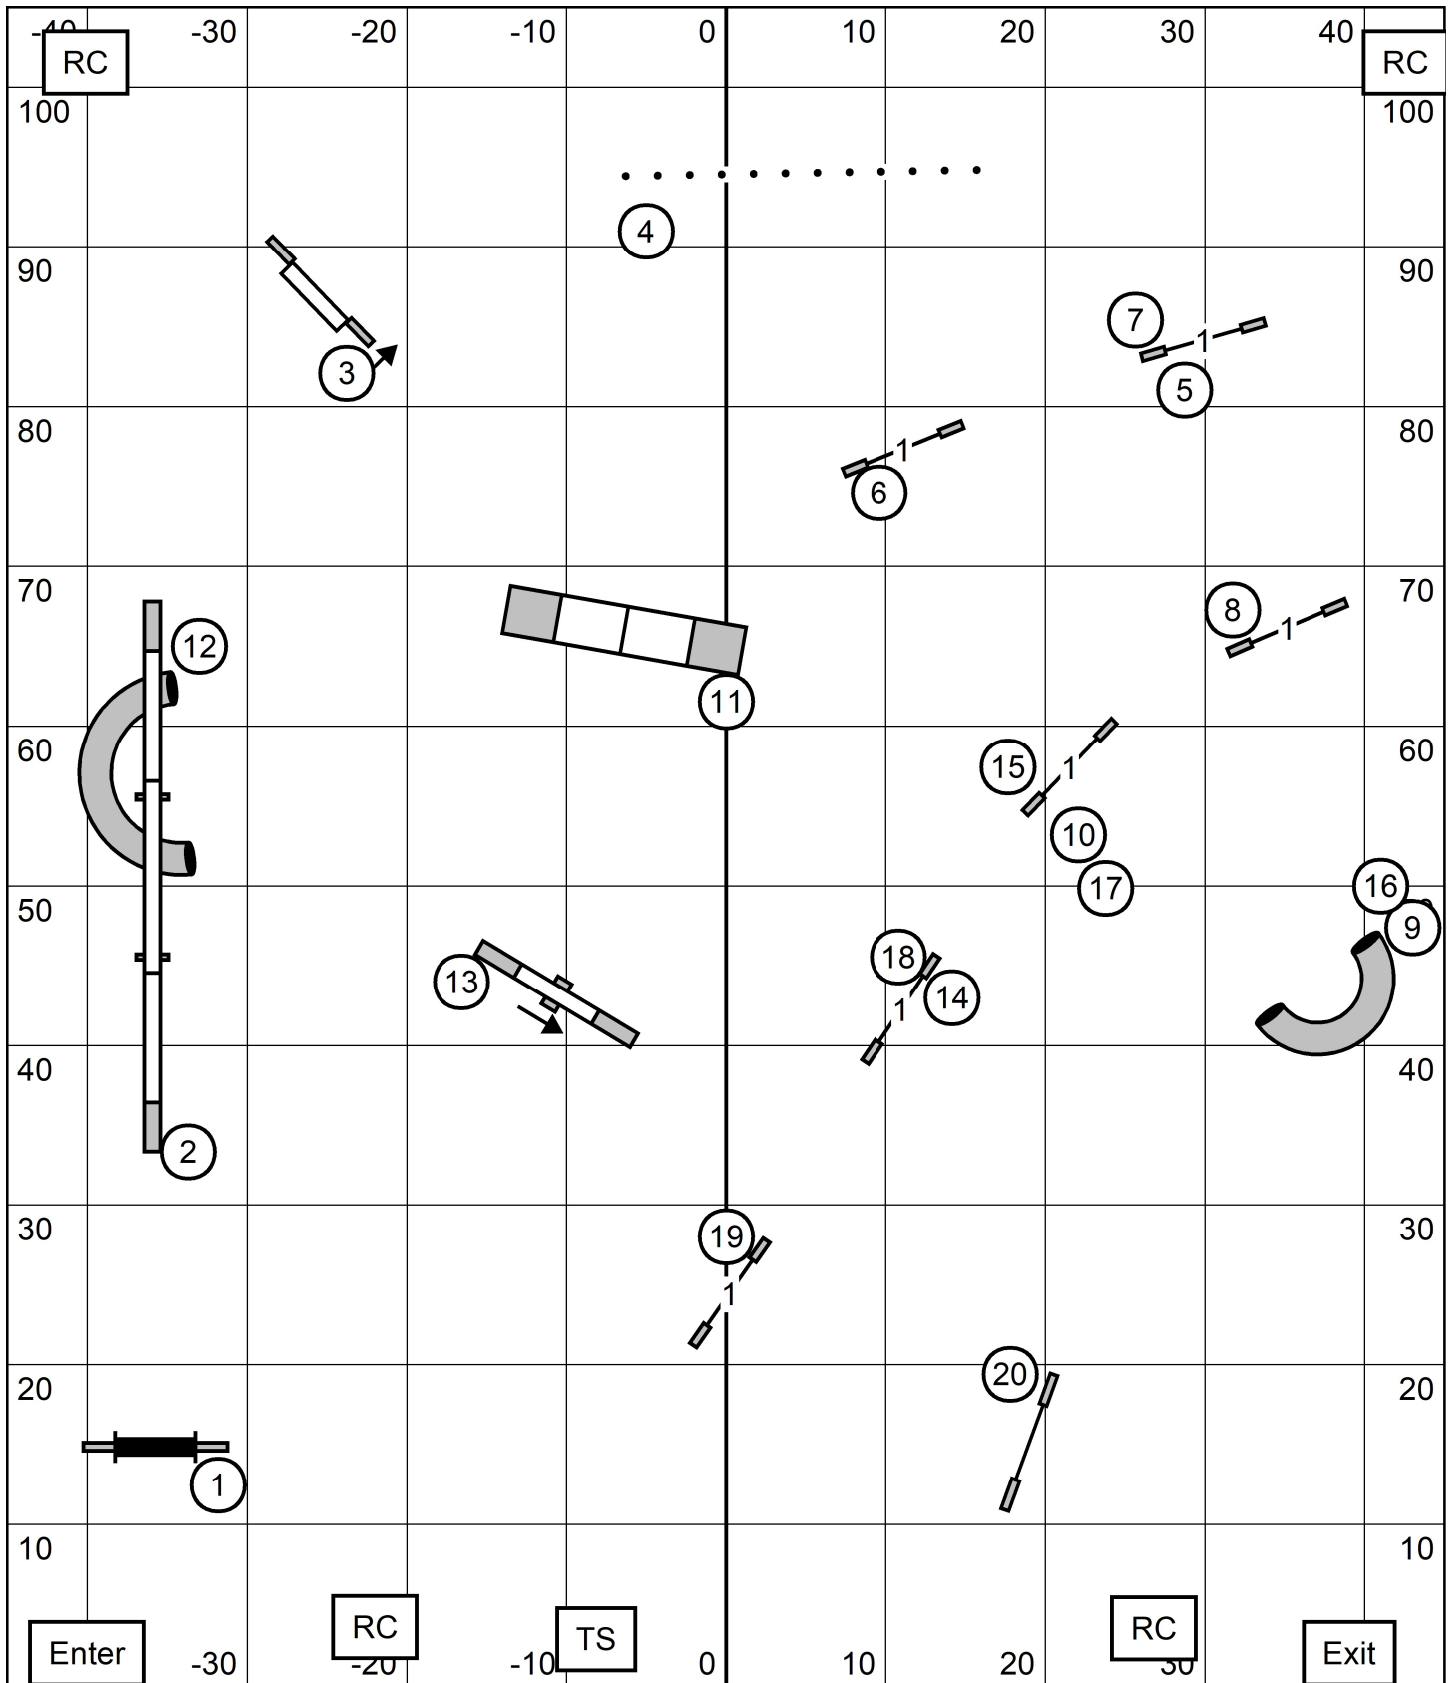

GATEWAY AGILITY CLUB  
**PREMIER STANDARD**  
 SATURDAY, JULY 29, 2023  
 DIANE DUNN FYFE

The JWW maps are currently UNAVAILABLE.  
They will be posted as soon as possible.