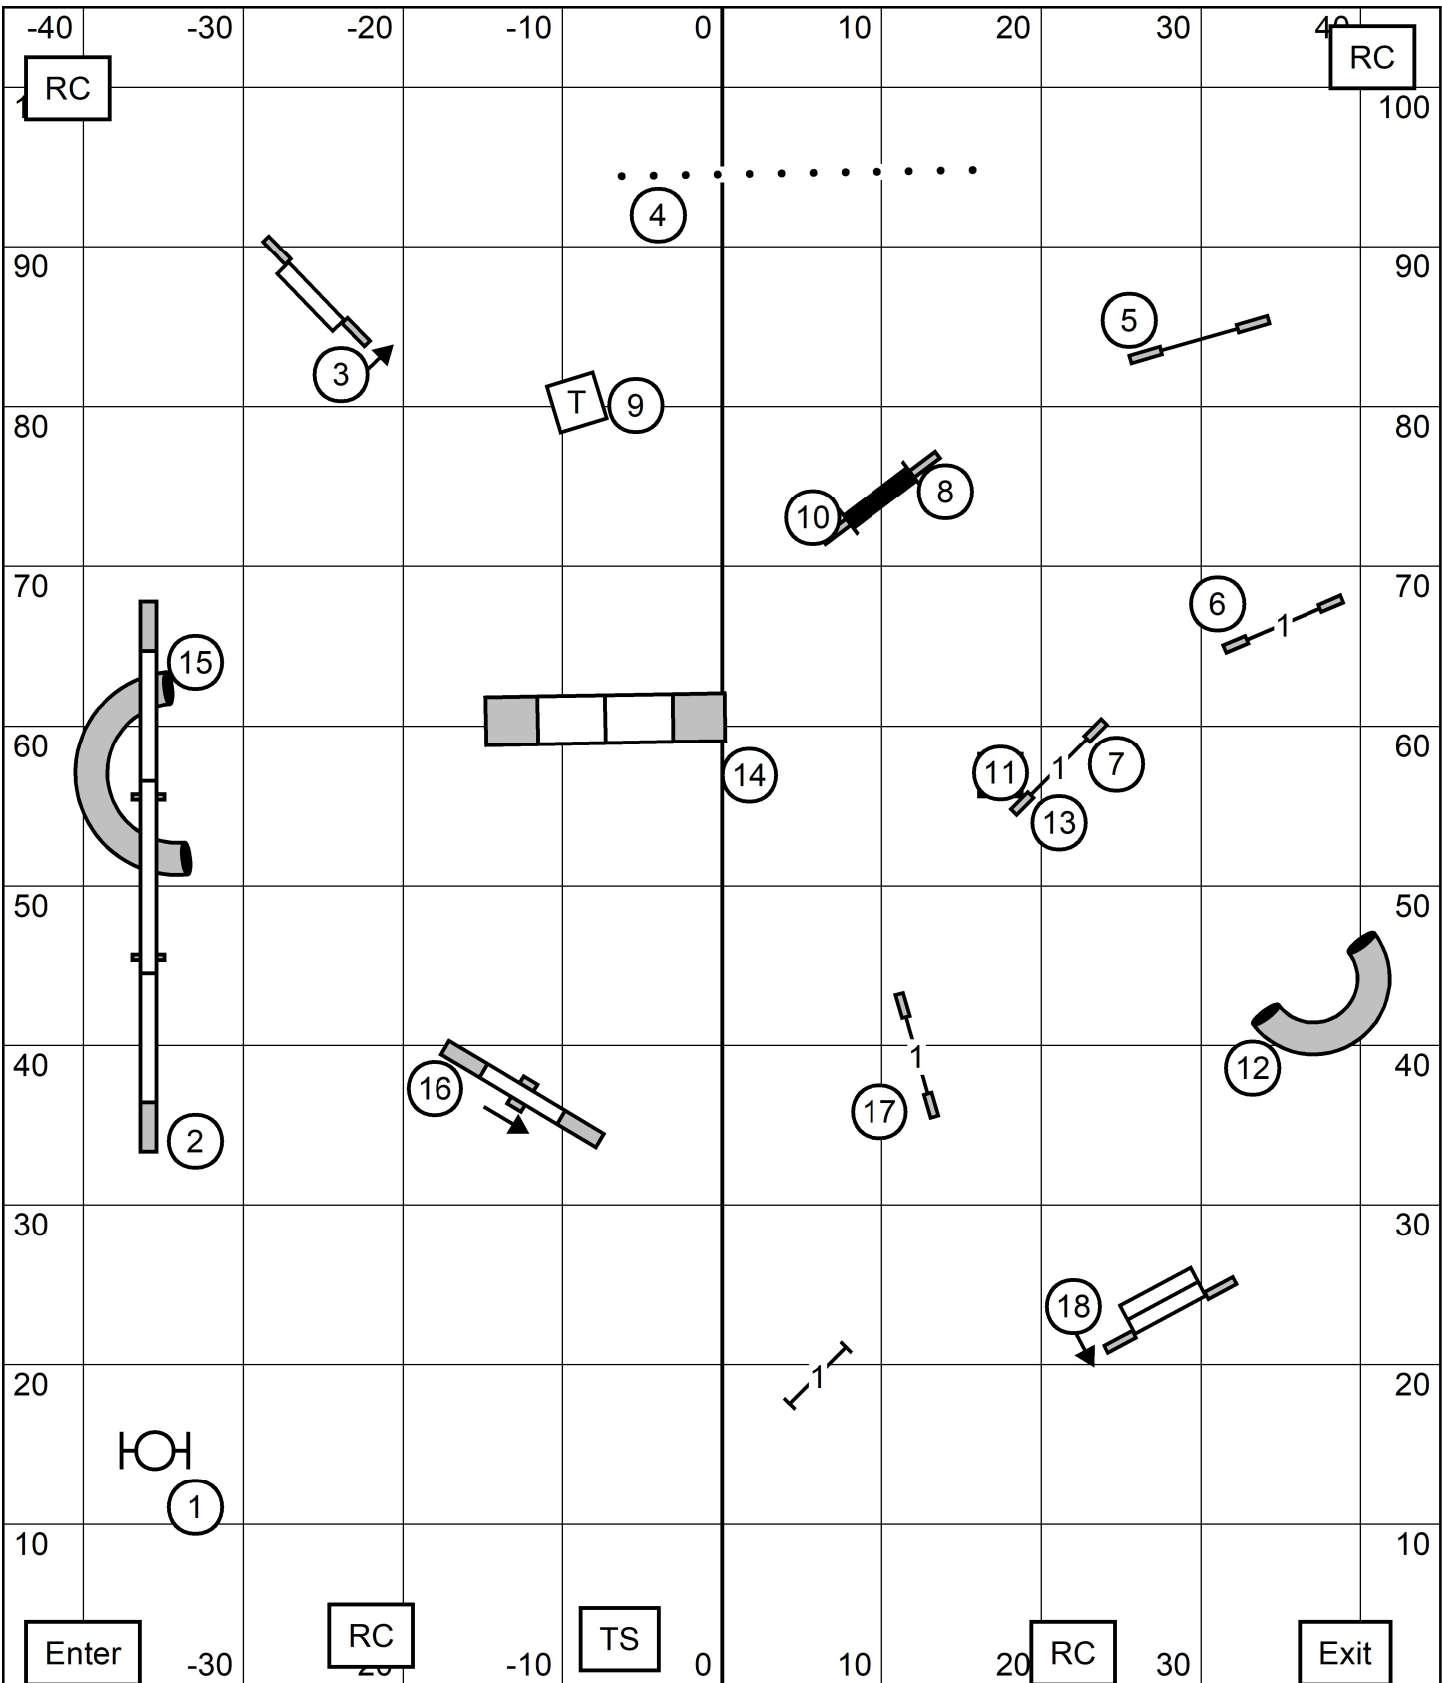

GATEWAY AGILITY CLUB  
**NOVICE STANDARD**  
 SATURDAY, JULY 29, 2023  
 DIANE DUNN FYFE

GATEWAY AGILITY CLUB  
**OPEN STANDARD**  
 SATURDAY, JULY 29, 2023  
 DIANE DUNN FYFE

GATEWAY AGILITY CLUB  
**EXELLENT MASTER STANDARD**  
 SATURDAY, JULY 29, 2023  
 DIANE DUNN FYFE

GATEWAY AGILITY CLUB  
**PREMIER STANDARD**  
 SATURDAY, JULY 29, 2023  
 DIANE DUNN FYFE

The JWW maps are currently UNAVAILABLE.  
They will be posted as soon as possible.