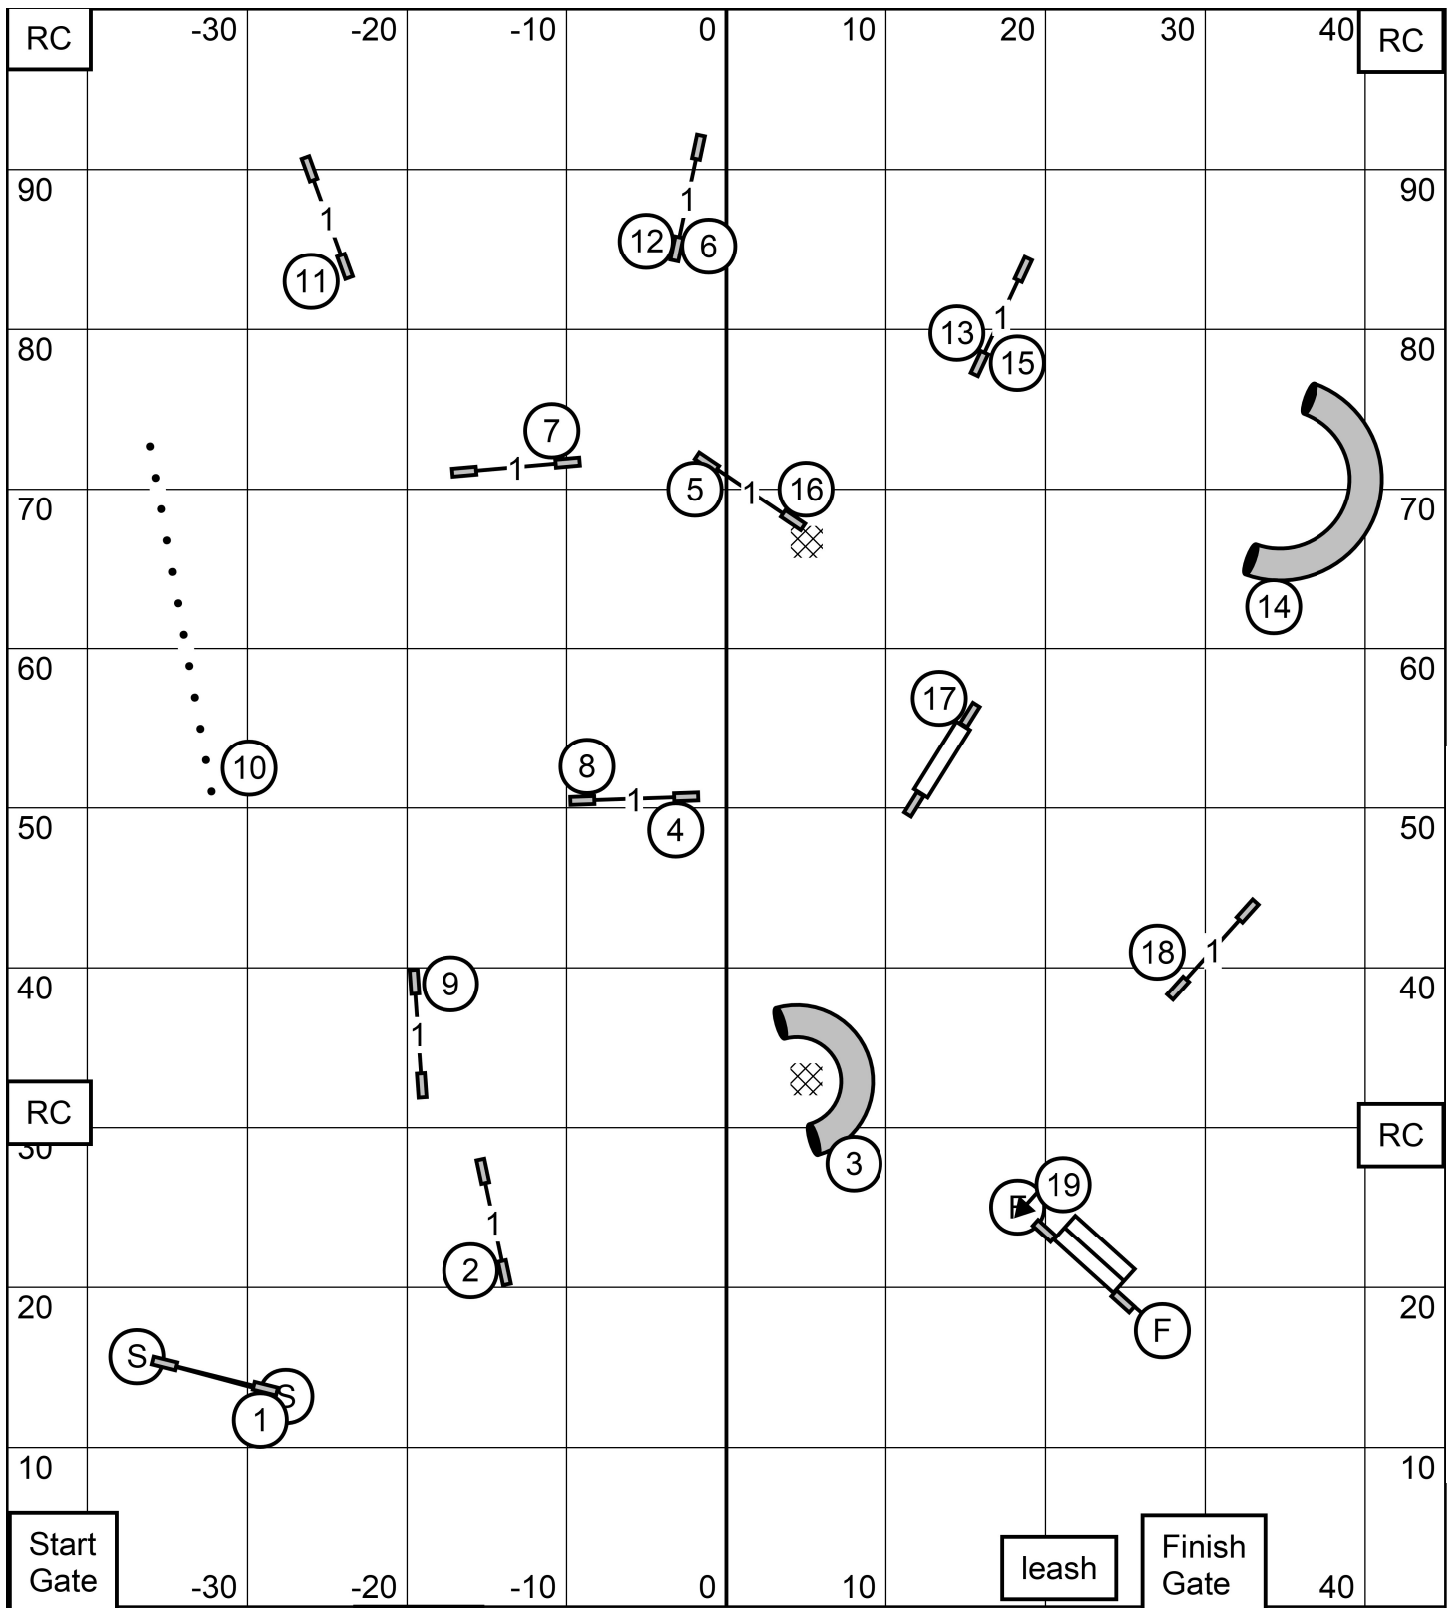

Timer
Scribe

MASTER/EXCELLENT JWW
Triune Agility Club
Judge Sherry Spivey
May 7, 2022