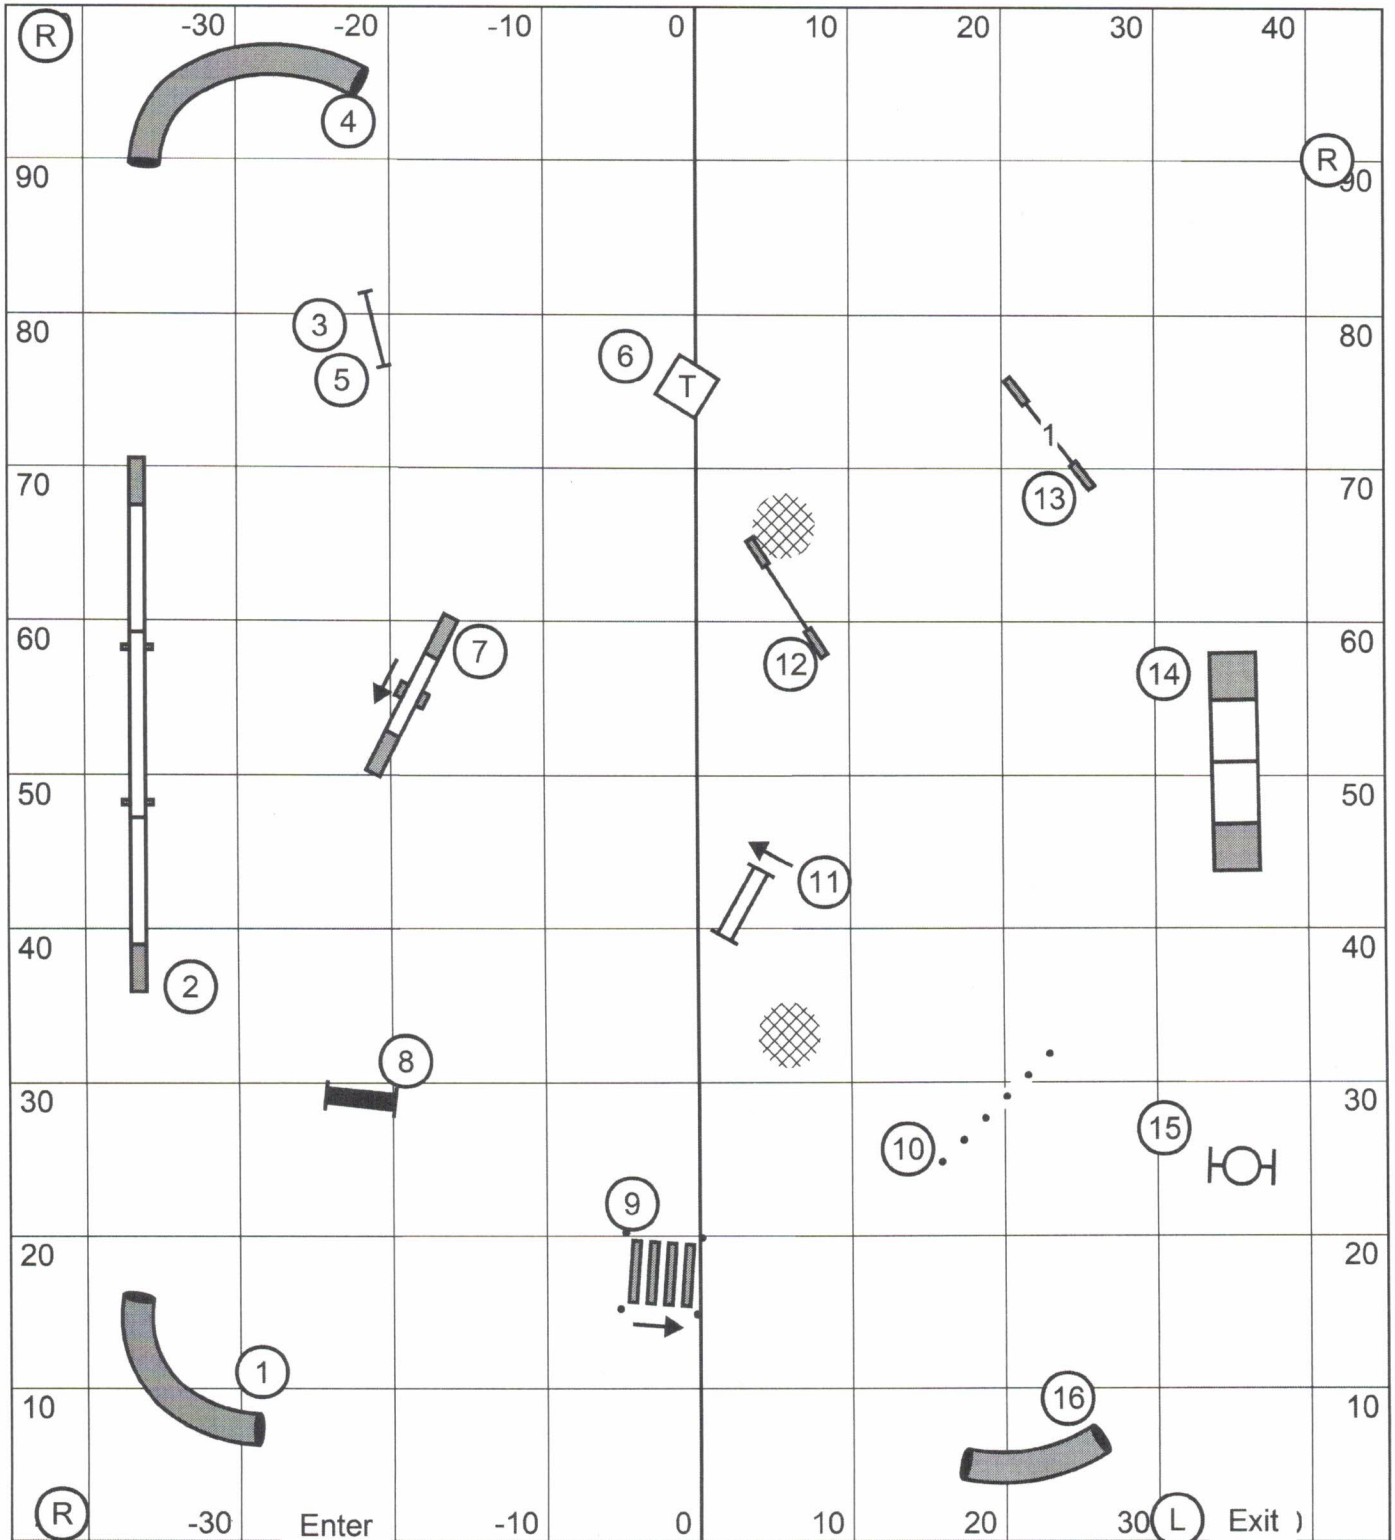

Triune Agility Club of SW IL
Saturday - February 26, 2022
90' X 100' Wood River IL

(T/S)

Novice STD
Gill Chapman
Indoors on Turf