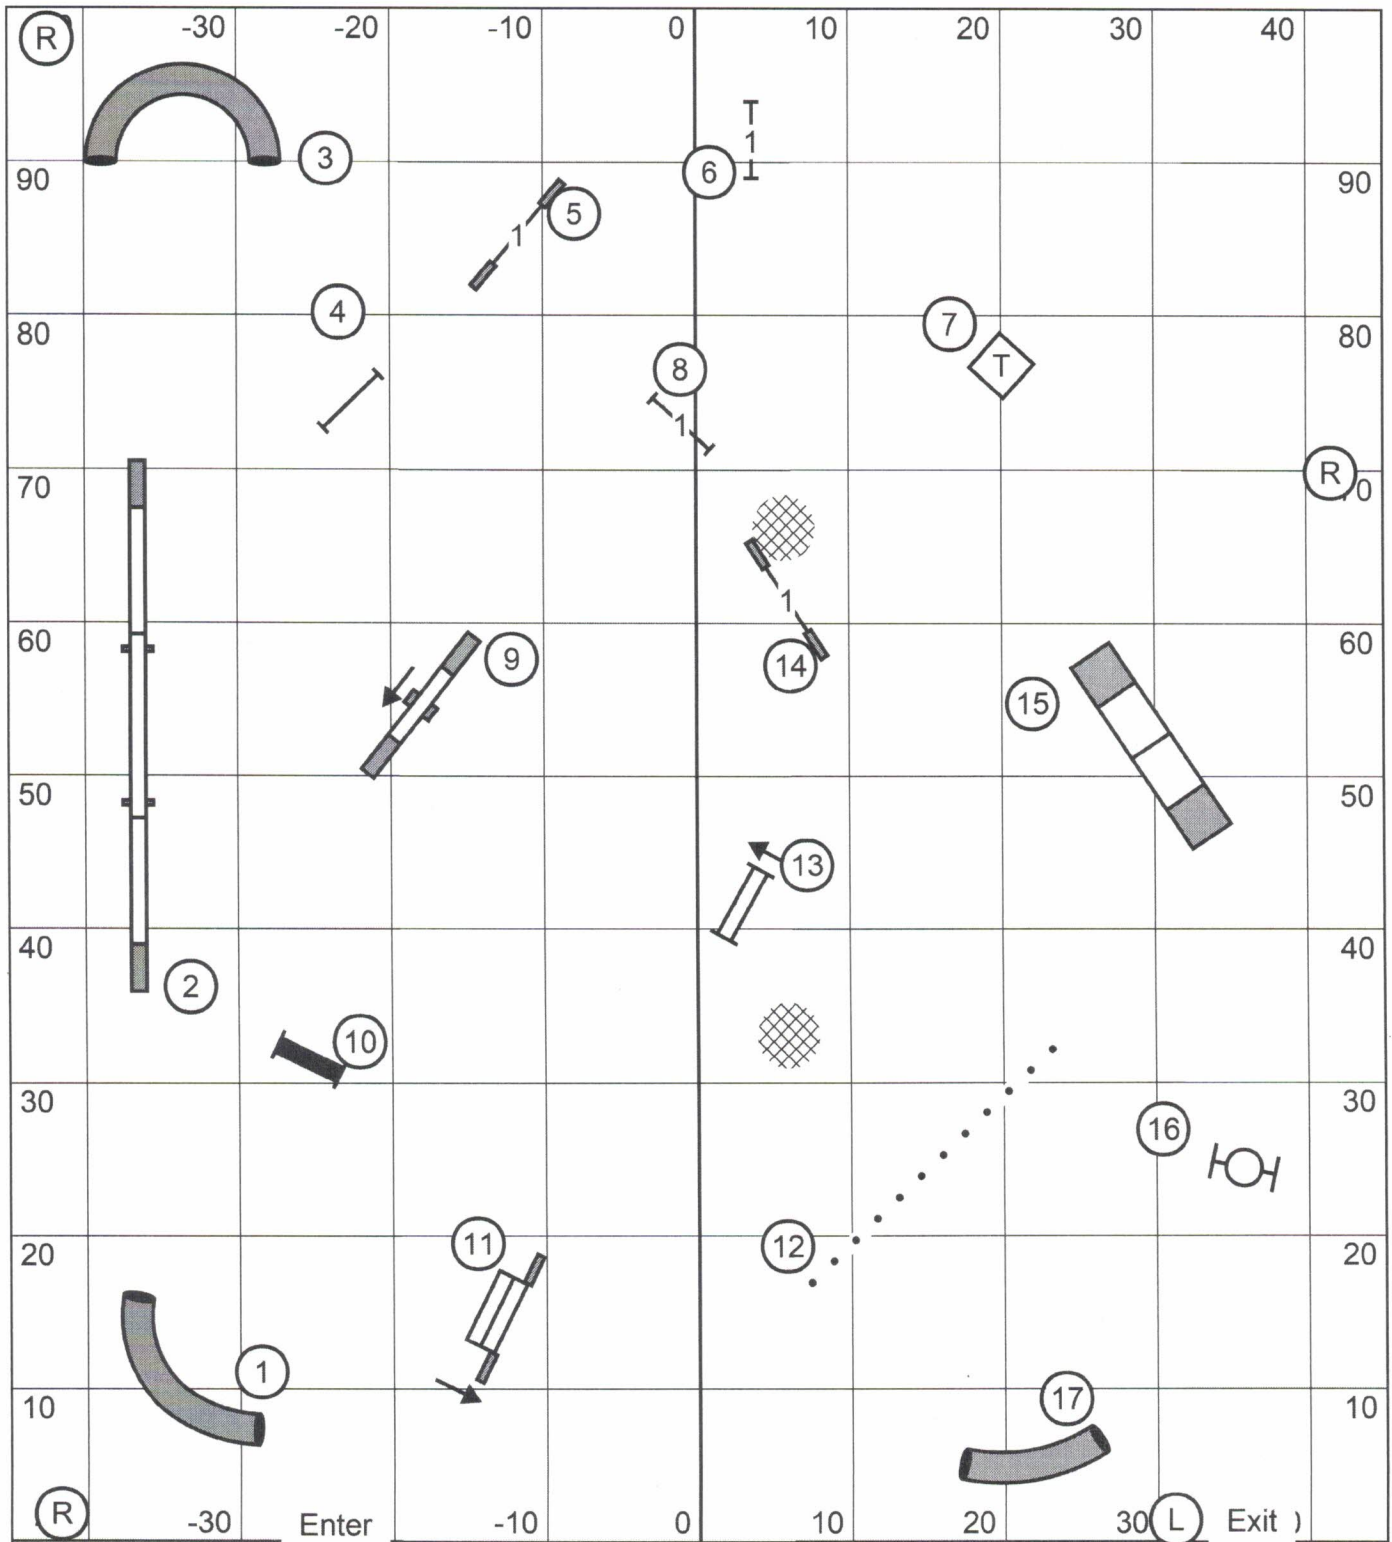

(T/S)

**Premier STD**  
 Gill Chapman  
 Indoors on Turf

**Triune Agility Club of SW IL**  
 Saturday - February 26, 2022  
 90' X 100' Wood River IL

(T/S)

**Excellent & Master STD**  
 Gill Chapman  
 Indoors on Turf