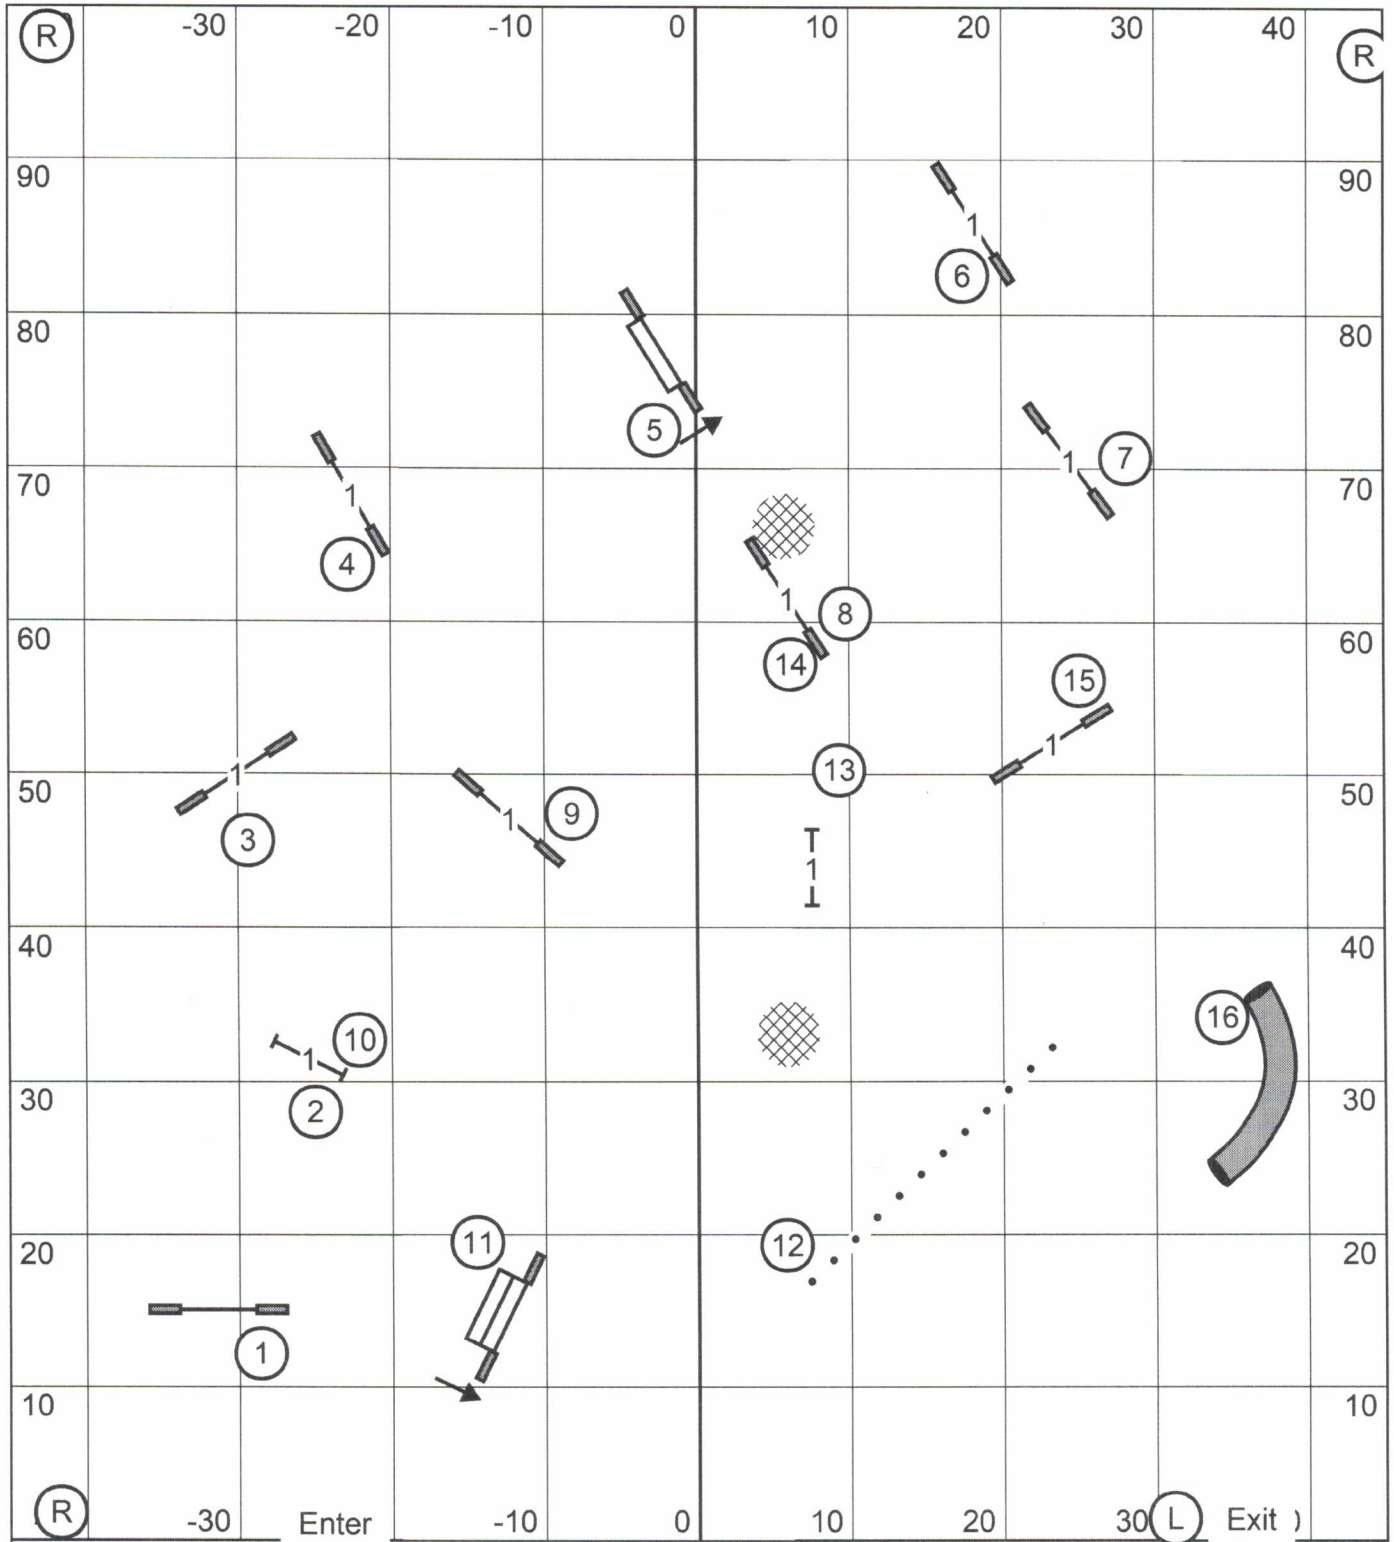

**Triune Agility Club of SW IL**  
 Saturday - February 26, 2022  
 90' X 100' Wood River IL

(T/S)

**Excellent & Master JWW**  
 Gill Chapman  
 Indoors on Turf

Enter

Exit )

**Triune Agility Club of SW IL**  
 Saturday - February 26, 2022  
 90' X 100' Wood River IL

20

30

(L)

Exit )

40

10

20

30