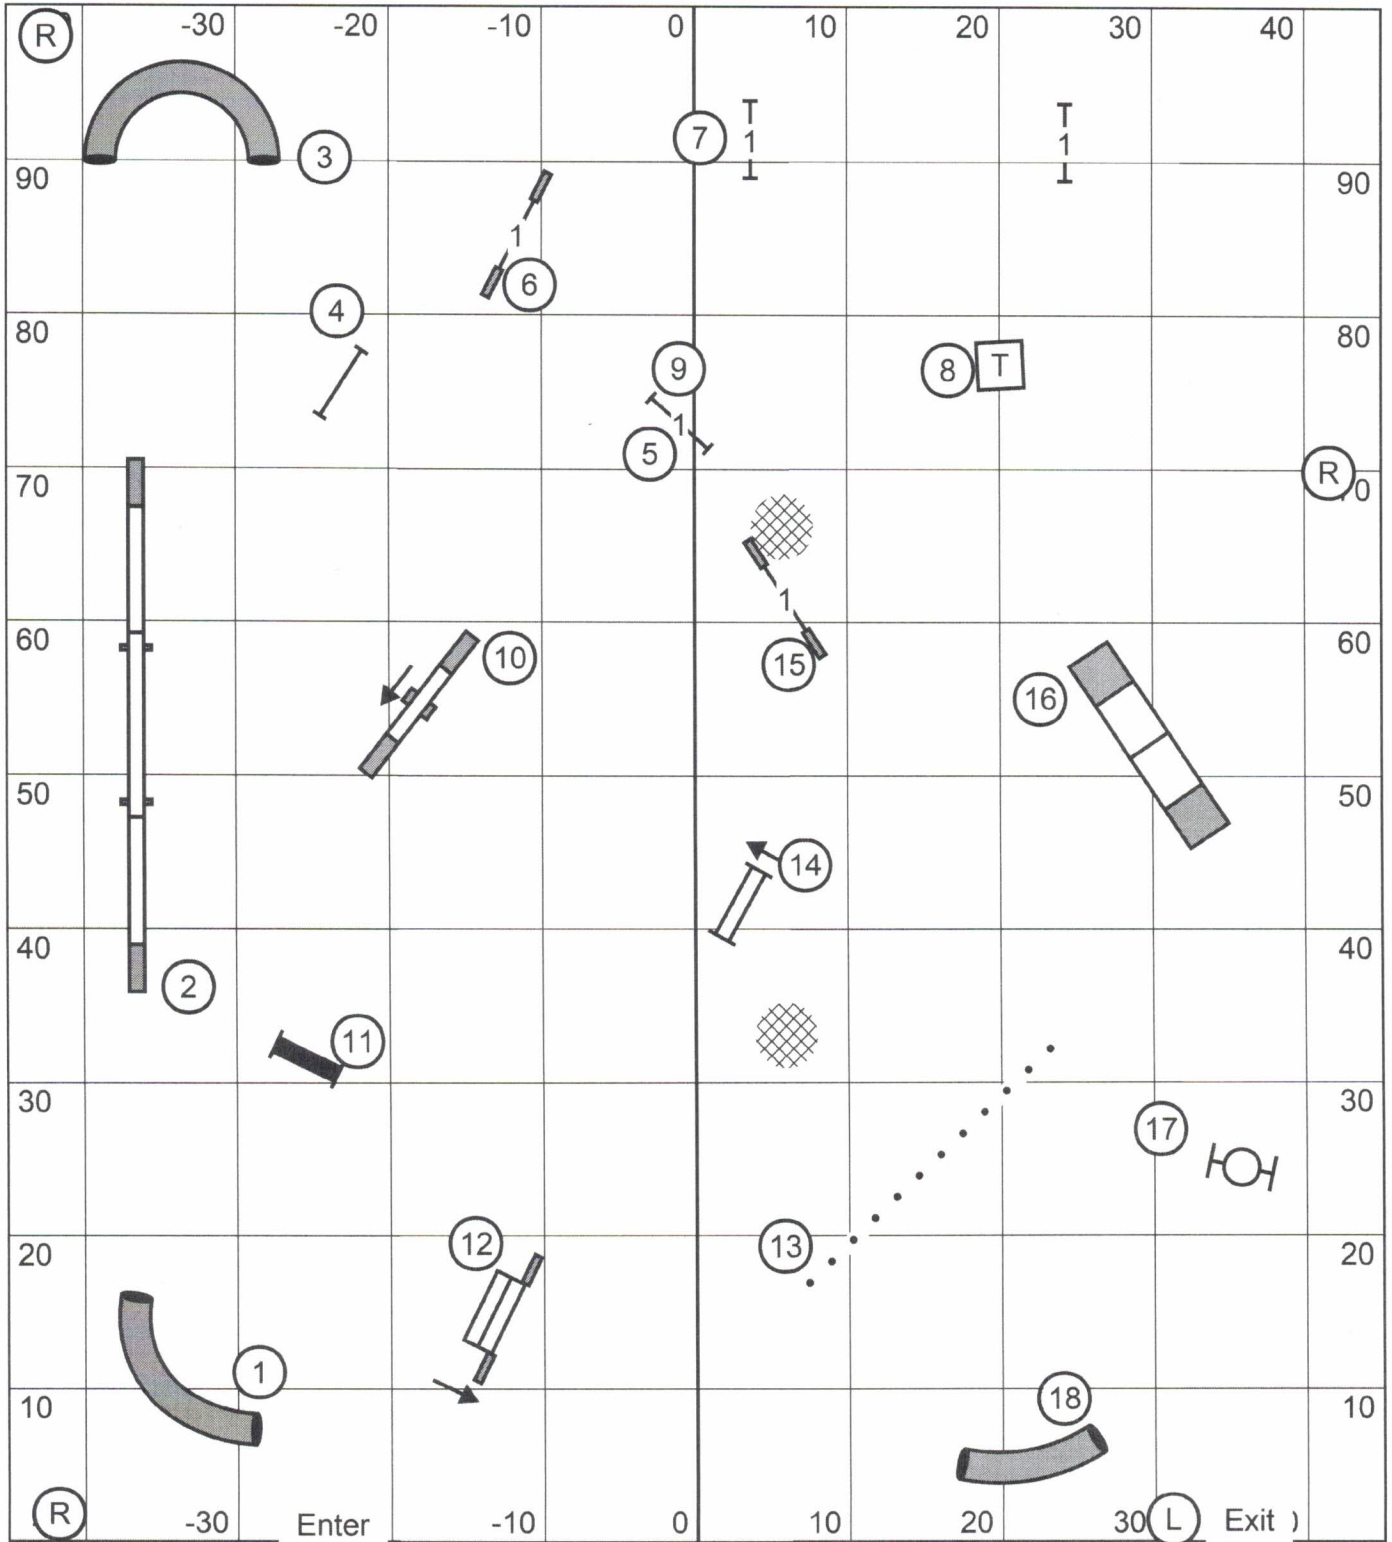

Triune Agility Club of SW IL
Saturday - February 26, 2022
90' X 100' Wood River IL

(T/S)

Excellent & Master STD
Gill Chapman
Indoors on Turf