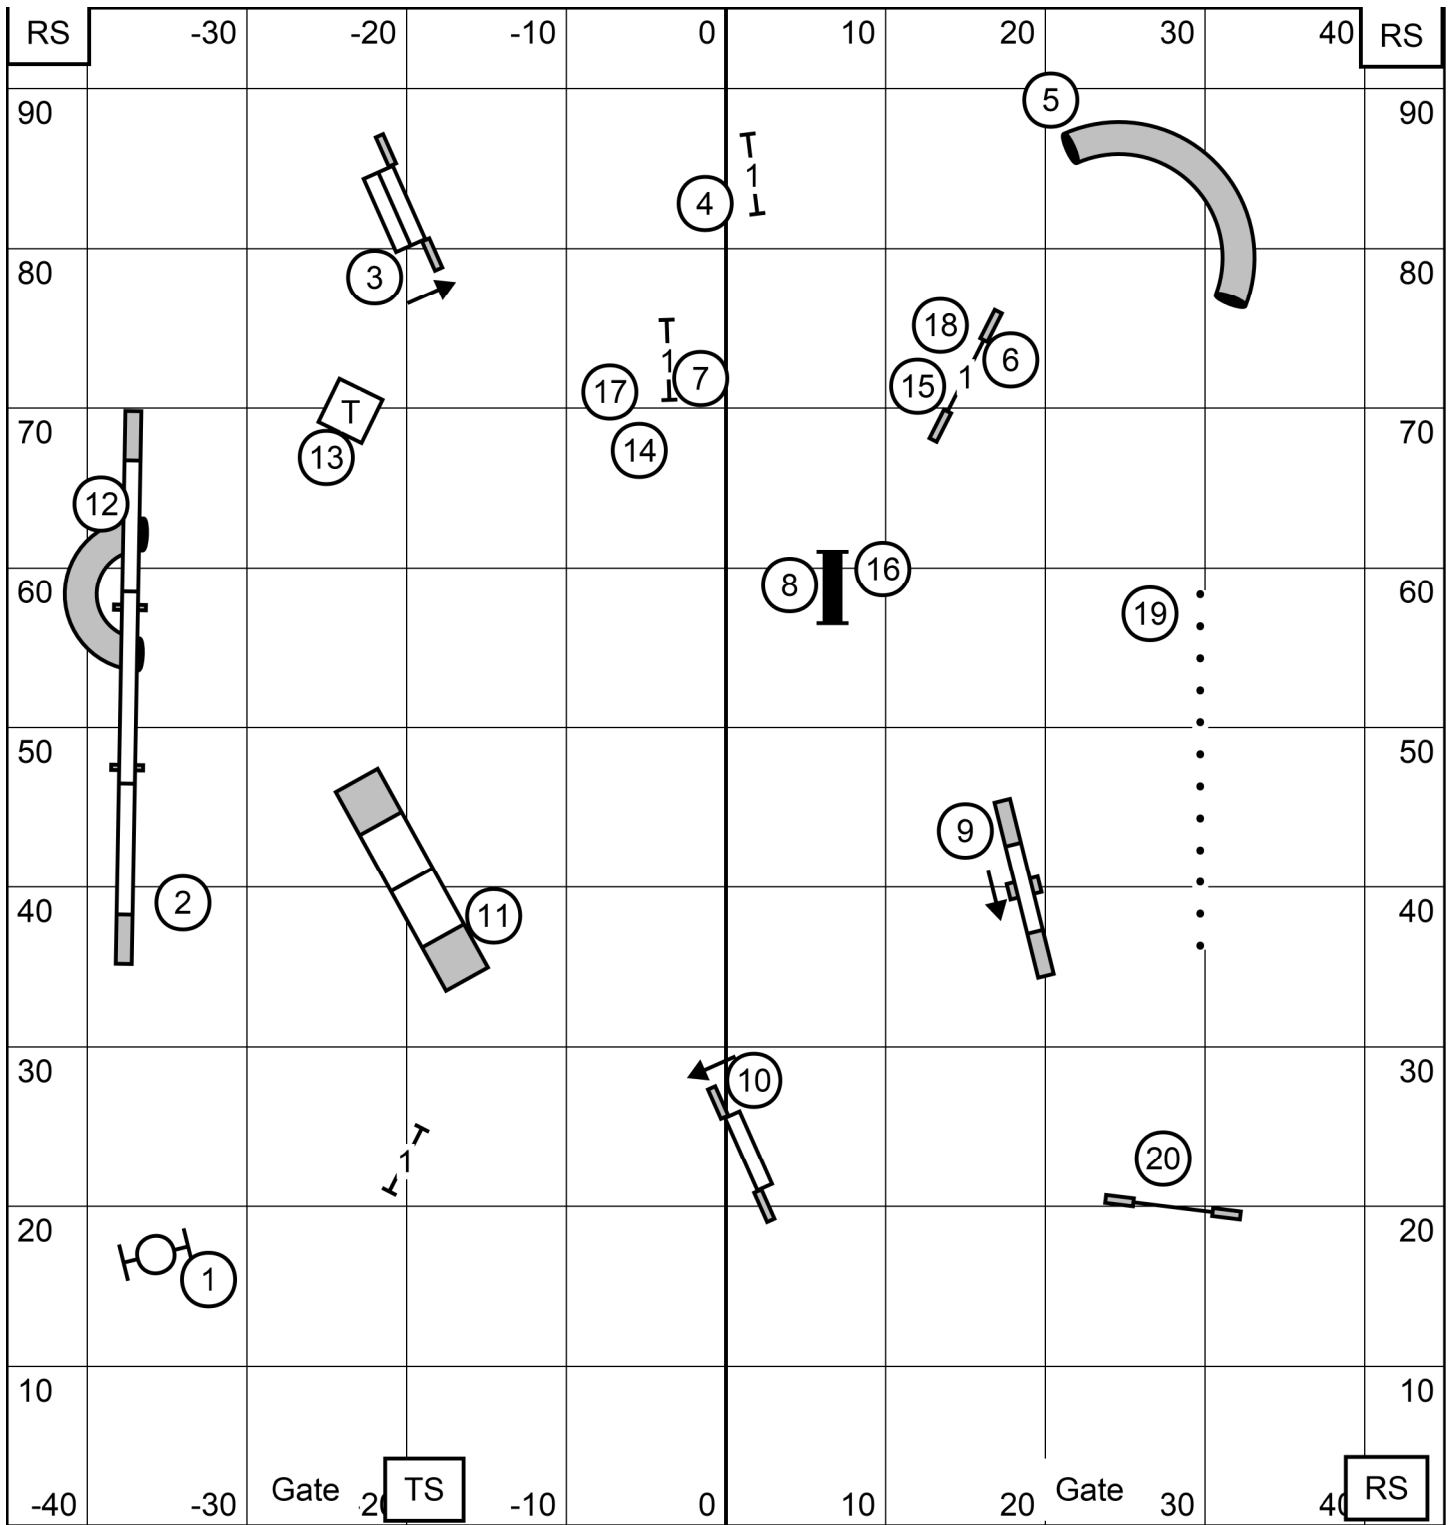

**\*Tri-County Agility Club of Missouri\***  
 Wentzville, MO\*October 31, 2021  
 EX/MAS JWW\*Indoors on Turf 90' X 95'  
 Lynn Morgan

\*Tri-County Agility Club of Missouri\*  
 Wentzville, MO\*October 31, 2021  
 EX/MAS Standard\*Indoors on Turf 90' X 95'  
 Lynn Morgan

**\*Tri-County Agility Club of Missouri\***  
 Wentzville, MO\*October 31, 2021  
 Novice JWW\*Indoors on Turf 90' X 95'  
 Lynn Morgan

\*Tri-County Agility Club of Missouri\*  
 Wentzville, MO\*October 31, 2021  
 Novice Standard\*Indoors on Turf 90' X 95'  
 Lynn Morgan

**\*Tri-County Agility Club of Missouri\***  
 Wentzville, MO\*October 31, 2021  
 Open JWW\*Indoors on Turf 90' X 95'  
 Lynn Morgan

\*Tri-County Agility Club of Missouri\*  
 Wentzville, MO\*October 31, 2021  
 Premier JWW\*Indoors on Turf 90' X 95'  
 Lynn Morgan

**\*Tri-County Agility Club of Missouri\***  
 Wentzville, MO\*October 31, 2021  
 Time to Beat\*Indoors on Turf 90' X 95'  
 Lynn Morgan