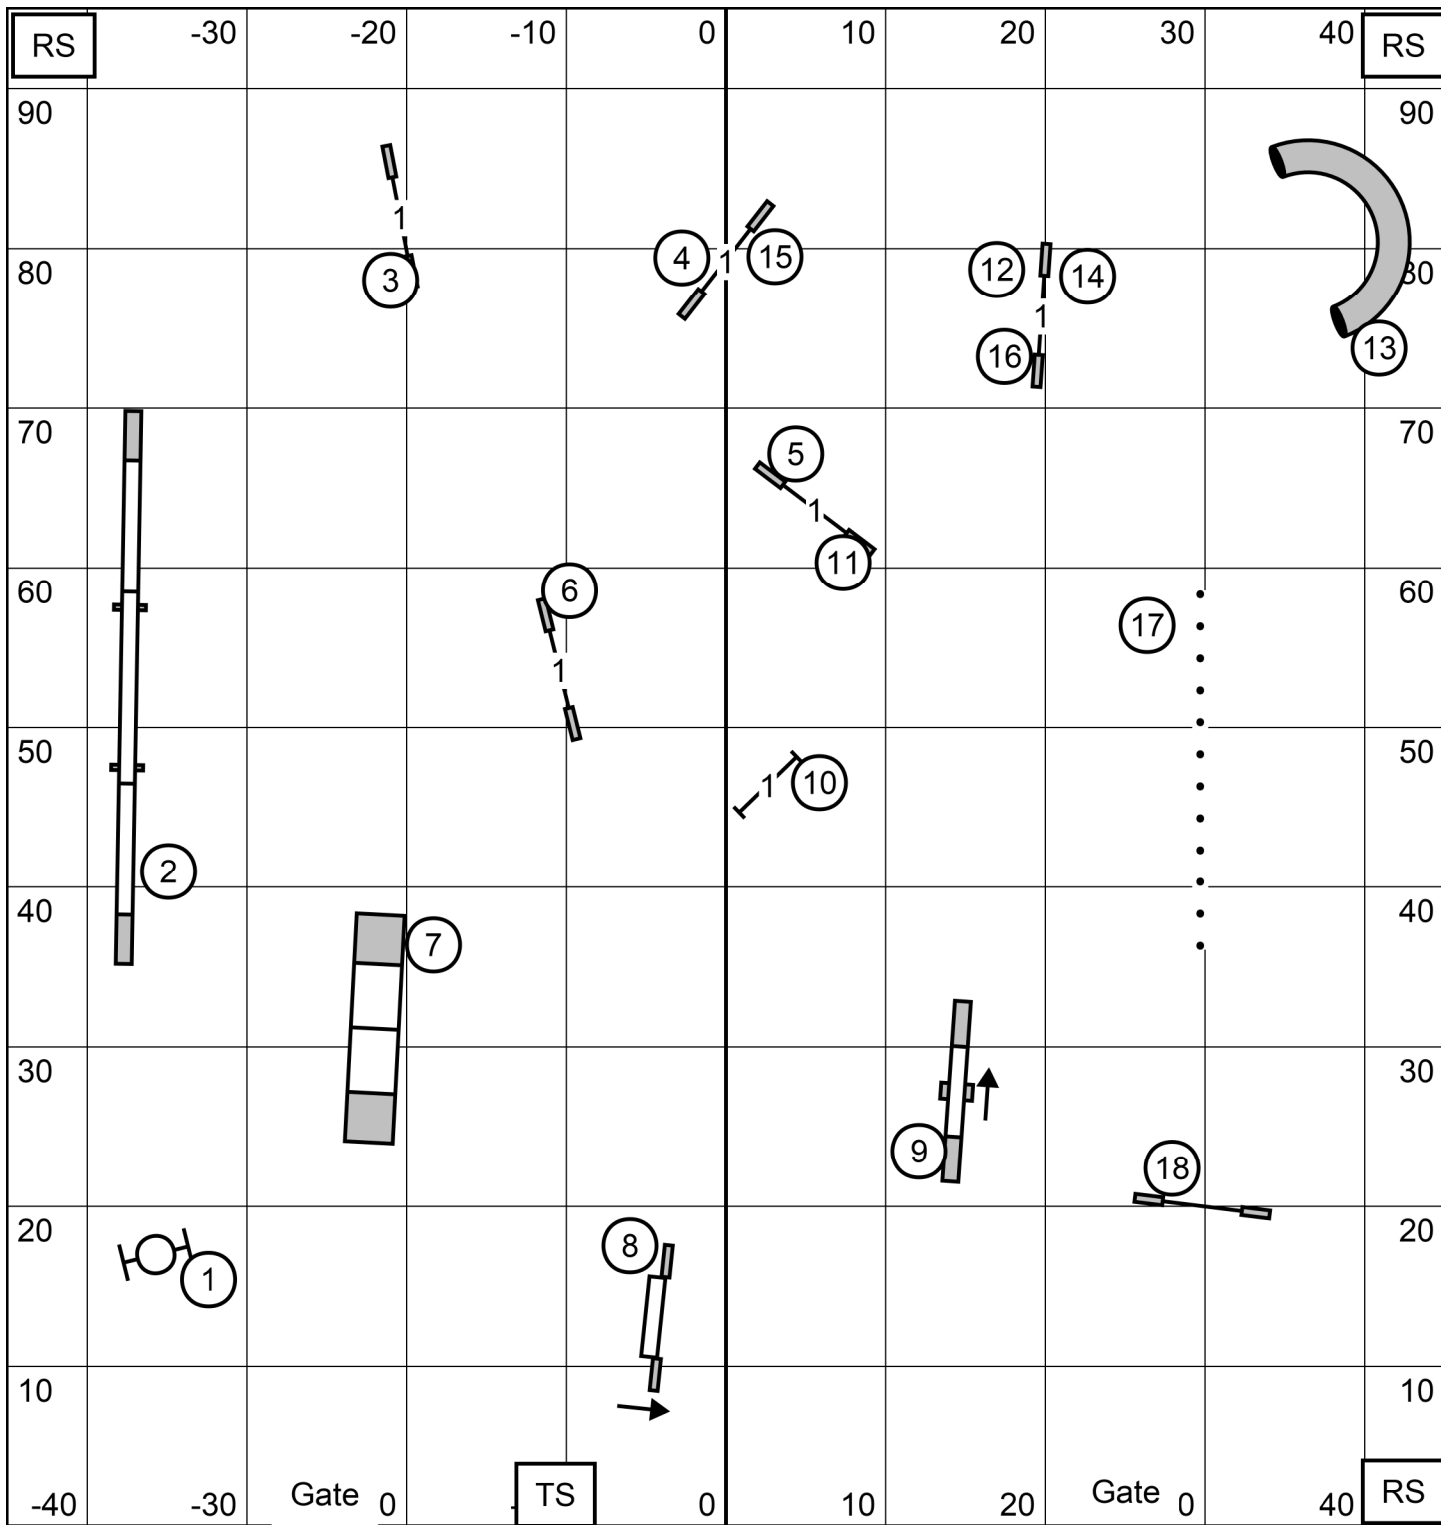

**\*Tri-County Agility Club of Missouri\***  
 Wentzville, MO\*October 31, 2021  
 EX/MAS JWW\*Indoors on Turf 90' X 95'  
 Lynn Morgan

\*Tri-County Agility Club of Missouri\*  
 Wentzville, MO\*October 31, 2021  
 EX/MAS Standard\*Indoors on Turf 90' X 95'  
 Lynn Morgan

**\*Tri-County Agility Club of Missouri\***  
 Wentzville, MO\*October 31, 2021  
 Novice JWW\*Indoors on Turf 90' X 95'  
 Lynn Morgan

\*Tri-County Agility Club of Missouri\*  
 Wentzville, MO\*October 31, 2021  
 Novice Standard\*Indoors on Turf 90' X 95'  
 Lynn Morgan

**\*Tri-County Agility Club of Missouri\***  
 Wentzville, MO\*October 31, 2021  
 Open JWW\*Indoors on Turf 90' X 95'  
 Lynn Morgan

\*Tri-County Agility Club of Missouri\*  
 Wentzville, MO\*October 31, 2021  
 Premier JWW\*Indoors on Turf 90' X 95'  
 Lynn Morgan