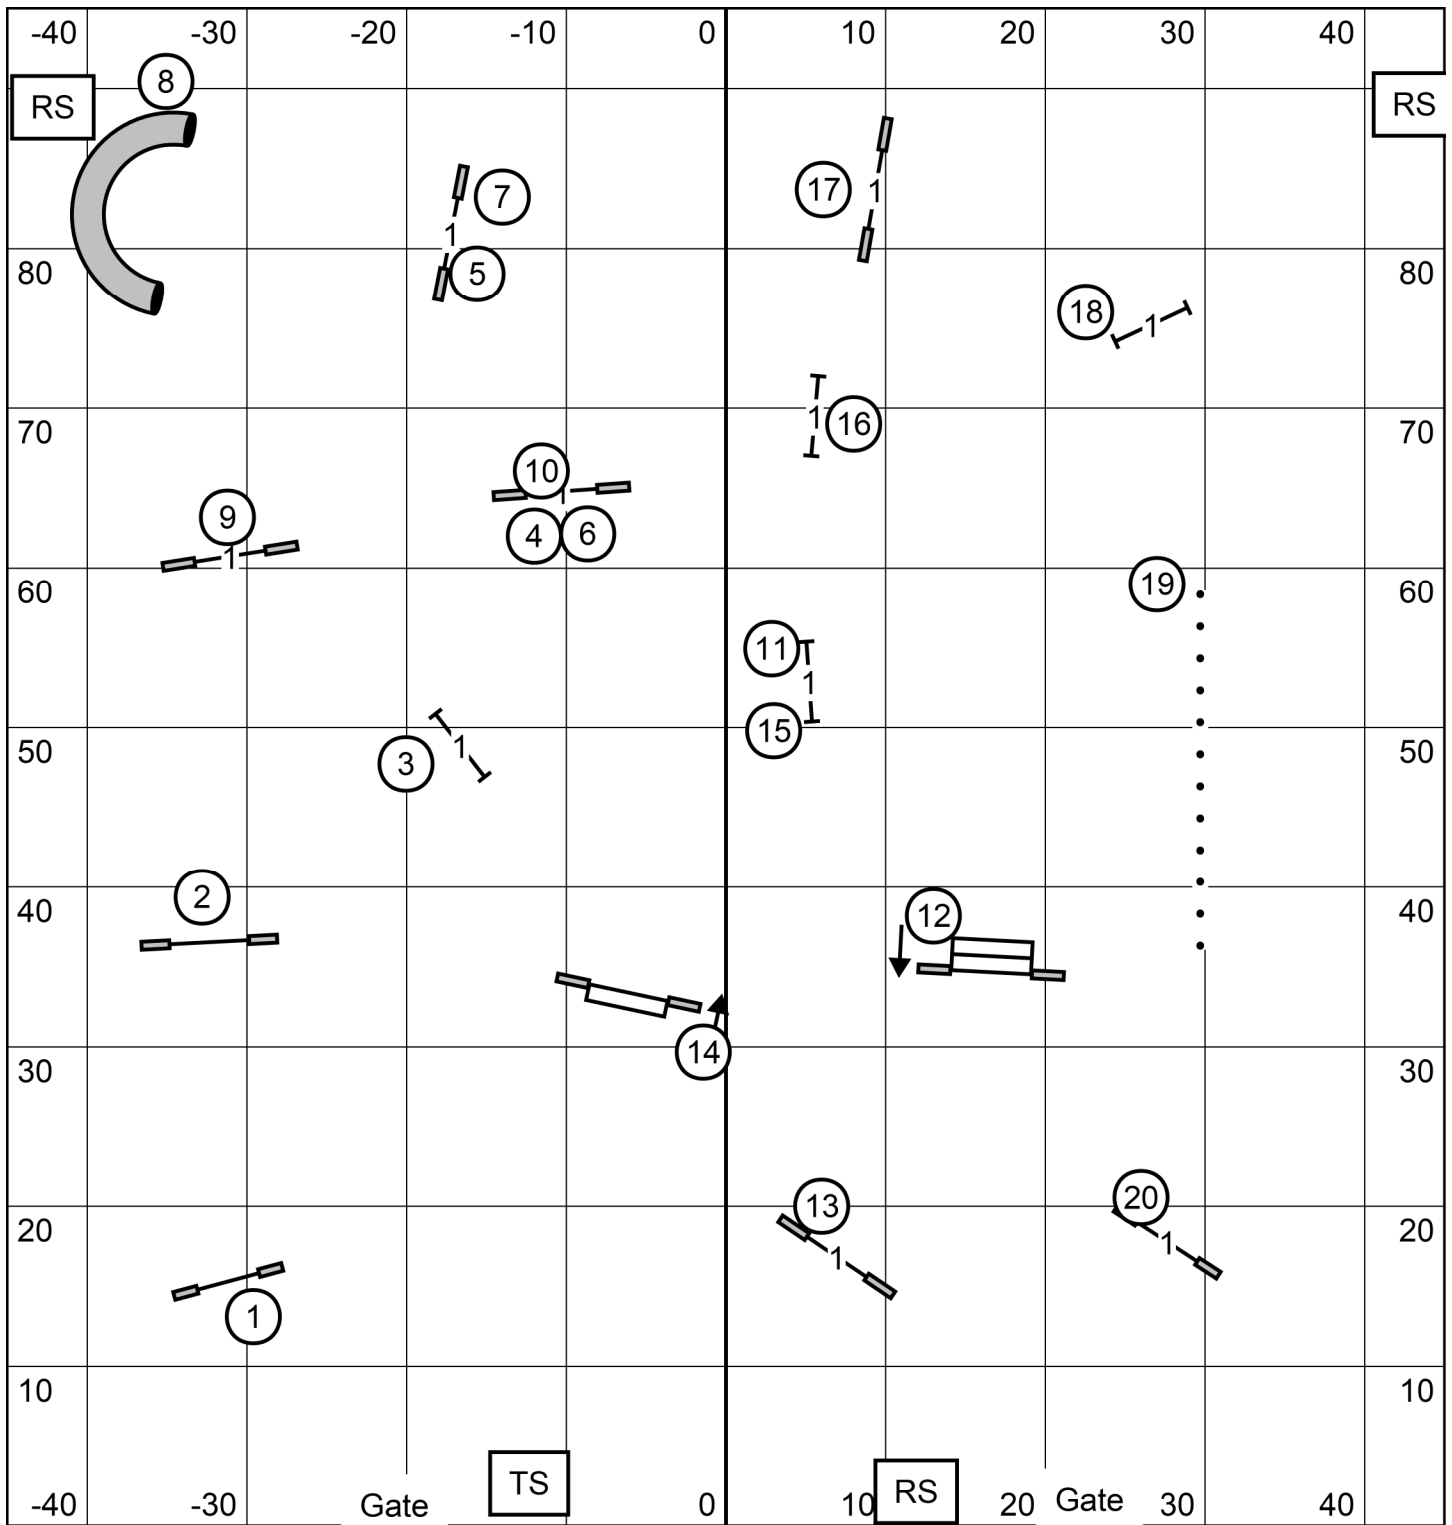

**\*Tri-County Agility Club of Missouri\***  
 Wentzville, MO\*October 31, 2021  
 EX/MAS JWW\*Indoors on Turf 90' X 95'  
 Lynn Morgan

\*Tri-County Agility Club of Missouri\*  
 Wentzville, MO\*October 31, 2021  
 EX/MAS Standard\*Indoors on Turf 90' X 95'  
 Lynn Morgan

**\*Tri-County Agility Club of Missouri\***  
 Wentzville, MO\*October 31, 2021  
 Novice JWW\*Indoors on Turf 90' X 95'  
 Lynn Morgan

\*Tri-County Agility Club of Missouri\*  
 Wentzville, MO\*October 31, 2021  
 Novice Standard\*Indoors on Turf 90' X 95'  
 Lynn Morgan

**\*Tri-County Agility Club of Missouri\***  
 Wentzville, MO\*October 31, 2021  
 Open JWW\*Indoors on Turf 90' X 95'  
 Lynn Morgan

\*Tri-County Agility Club of Missouri\*  
 Wentzville, MO\*October 31, 2021  
 Premier JWW\*Indoors on Turf 90' X 95'  
 Lynn Morgan

**\*Tri-County Agility Club of Missouri\***  
 Wentzville, MO\*October 31, 2021  
 Time to Beat\*Indoors on Turf 90' X 95'  
 Lynn Morgan