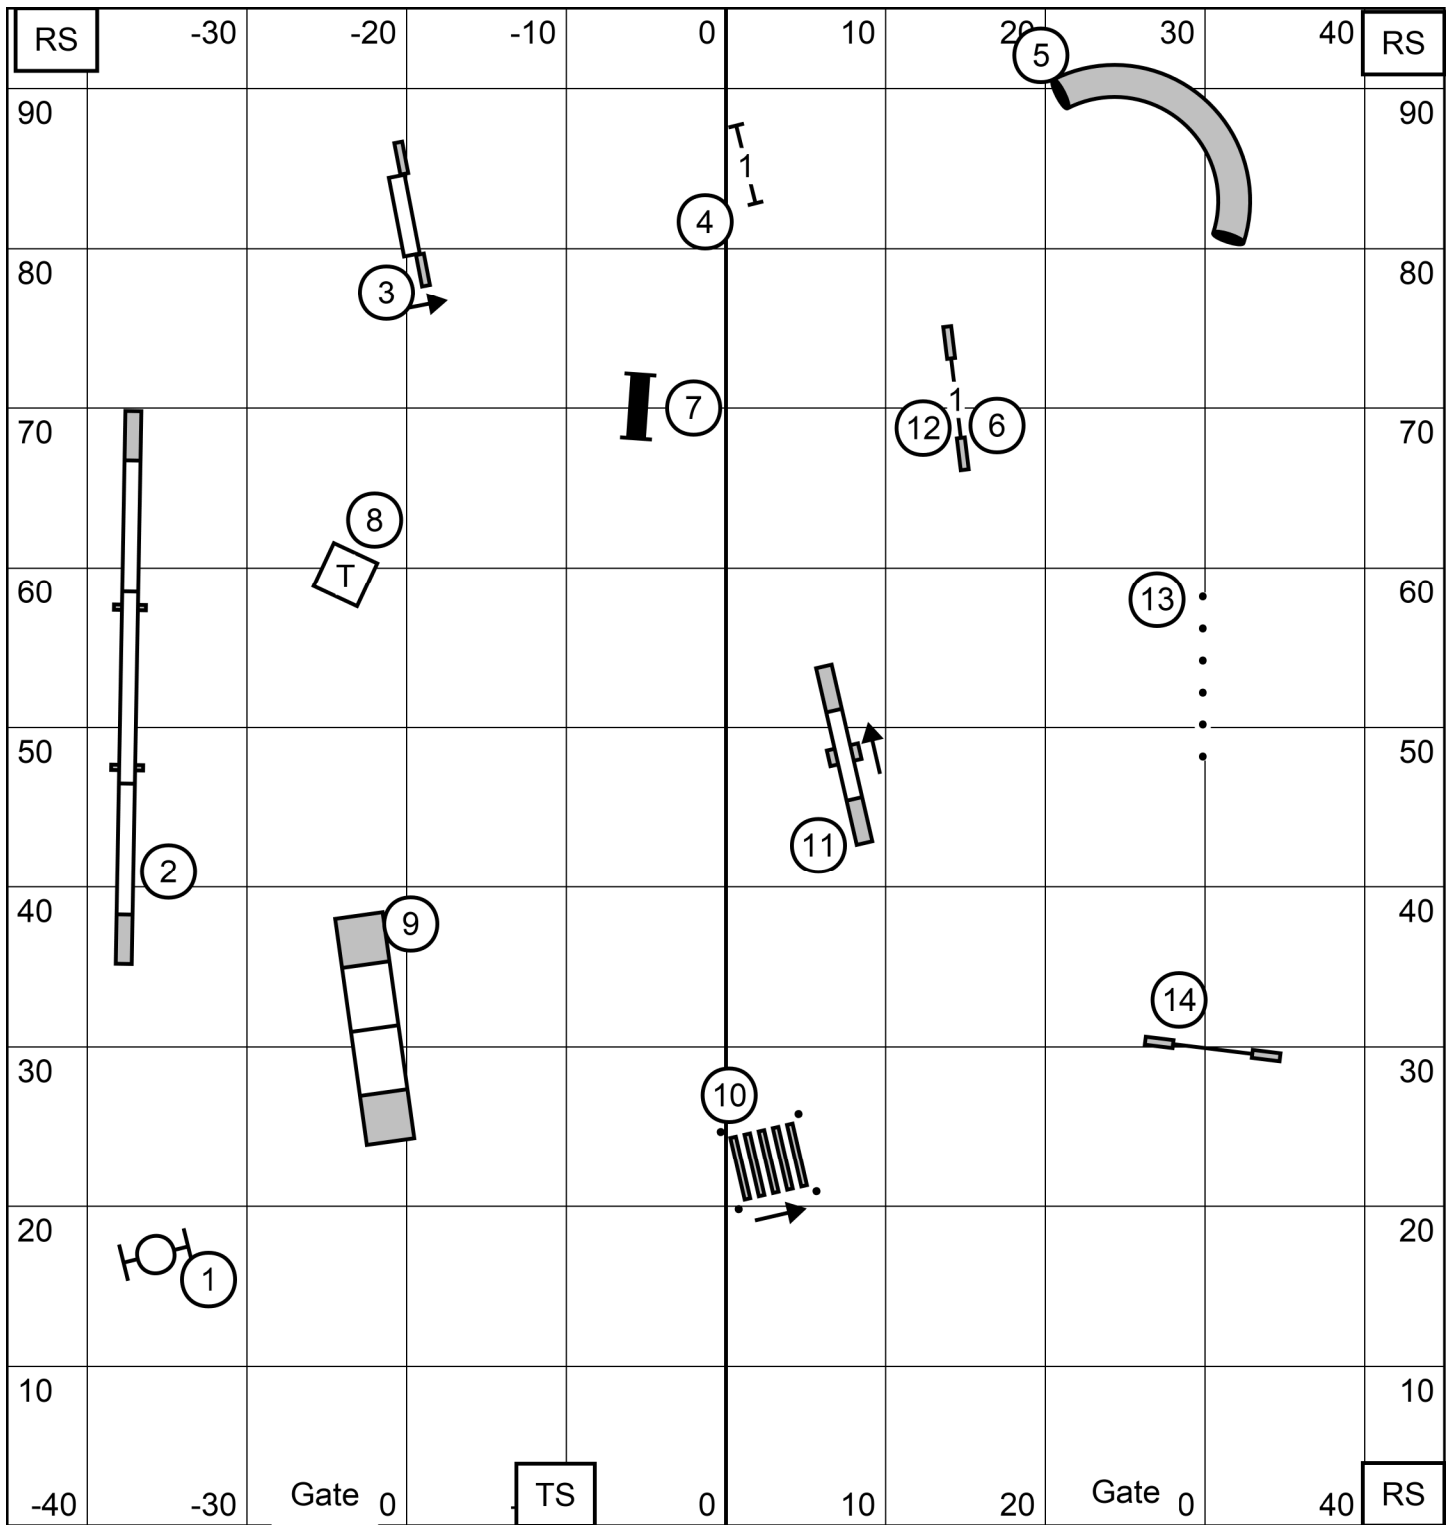

**\*Tri-County Agility Club of Missouri\***  
 Wentzville, MO\*October 31, 2021  
 EX/MAS JWW\*Indoors on Turf 90' X 95'  
 Lynn Morgan

\*Tri-County Agility Club of Missouri\*  
 Wentzville, MO\*October 31, 2021  
 EX/MAS Standard\*Indoors on Turf 90' X 95'  
 Lynn Morgan

**\*Tri-County Agility Club of Missouri\***  
 Wentzville, MO\*October 31, 2021  
 Novice JWW\*Indoors on Turf 90' X 95'  
 Lynn Morgan

\*Tri-County Agility Club of Missouri\*  
 Wentzville, MO\*October 31, 2021  
 Novice Standard\*Indoors on Turf 90' X 95'  
 Lynn Morgan

**\*Tri-County Agility Club of Missouri\***  
 Wentzville, MO\*October 31, 2021  
 Time to Beat\*Indoors on Turf 90' X 95'  
 Lynn Morgan