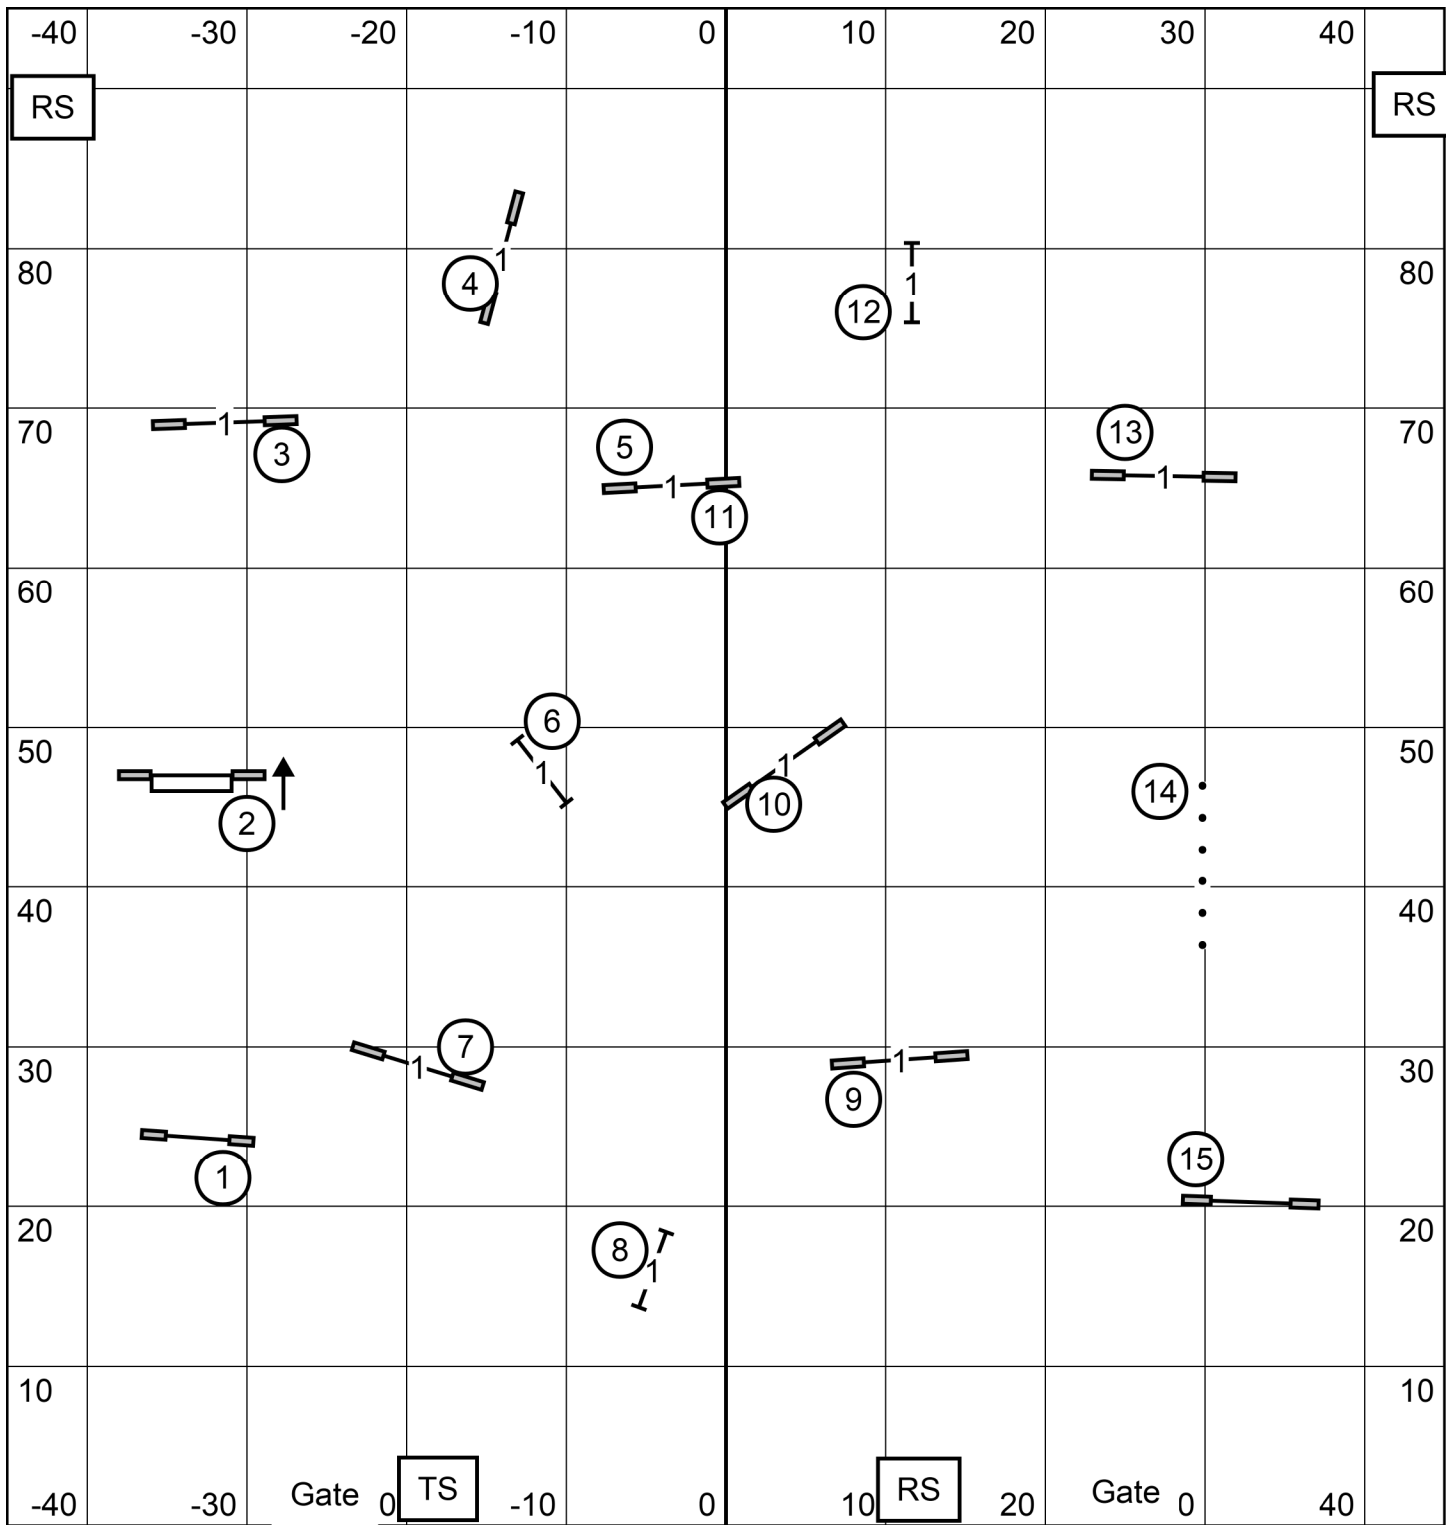

**\*Tri-County Agility Club of Missouri\***  
 Wentzville, MO\*October 31, 2021  
 EX/MAS JWW\*Indoors on Turf 90' X 95'  
 Lynn Morgan

\*Tri-County Agility Club of Missouri\*  
 Wentzville, MO\*October 31, 2021  
 EX/MAS Standard\*Indoors on Turf 90' X 95'  
 Lynn Morgan

**\*Tri-County Agility Club of Missouri\***  
 Wentzville, MO\*October 31, 2021  
 Novice JWW\*Indoors on Turf 90' X 95'  
 Lynn Morgan

\*Tri-County Agility Club of Missouri\*  
 Wentzville, MO\*October 31, 2021  
 Novice Standard\*Indoors on Turf 90' X 95'  
 Lynn Morgan