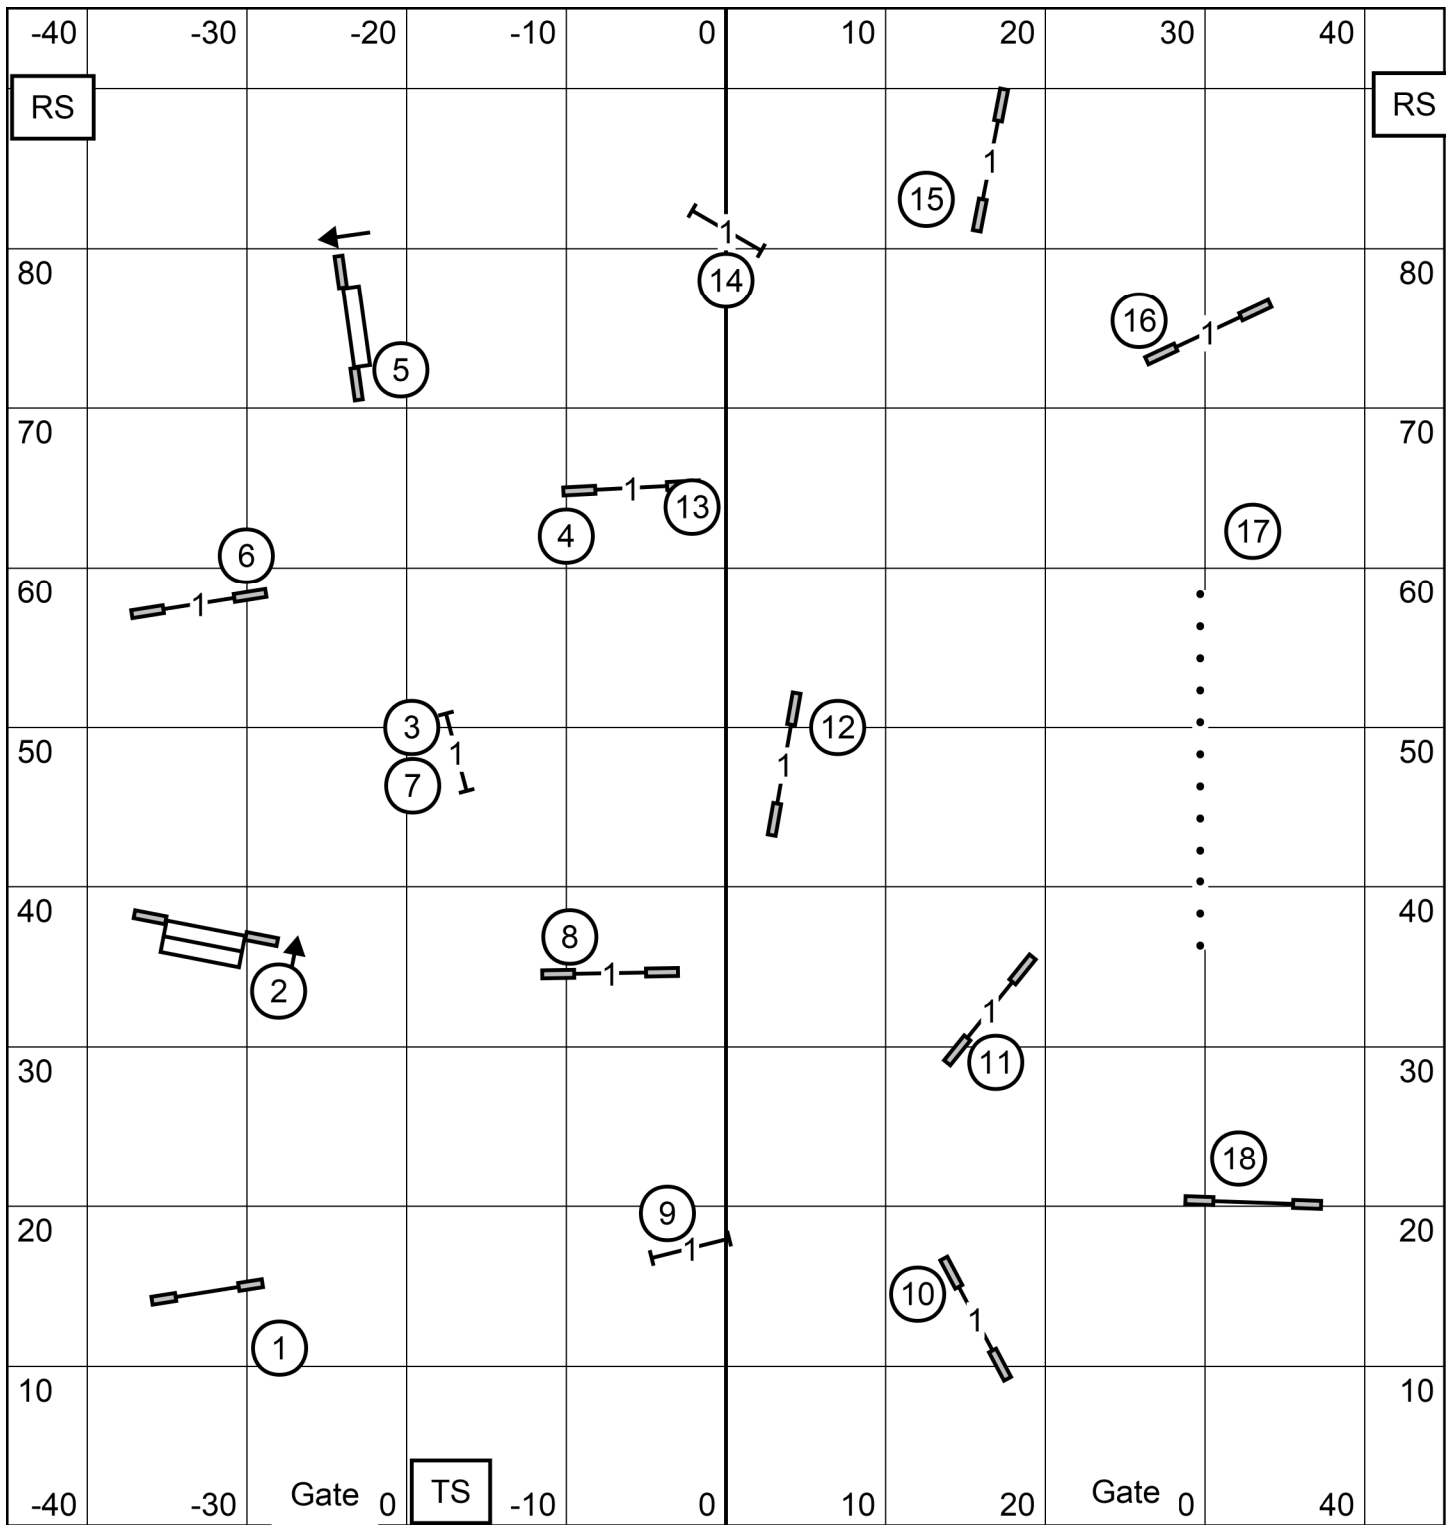

**\*Tri-County Agility Club of Missouri\***  
 Wentzville, MO\*October 31, 2021  
 EX/MAS JWW\*Indoors on Turf 90' X 95'  
 Lynn Morgan

\*Tri-County Agility Club of Missouri\*  
 Wentzville, MO\*October 31, 2021  
 EX/MAS Standard\*Indoors on Turf 90' X 95'  
 Lynn Morgan

**\*Tri-County Agility Club of Missouri\***  
 Wentzville, MO\*October 31, 2021  
 Novice JWW\*Indoors on Turf 90' X 95'  
 Lynn Morgan

\*Tri-County Agility Club of Missouri\*  
 Wentzville, MO\*October 31, 2021  
 Novice Standard\*Indoors on Turf 90' X 95'  
 Lynn Morgan

**\*Tri-County Agility Club of Missouri\***  
 Wentzville, MO\*October 31, 2021  
 Open JWW\*Indoors on Turf 90' X 95'  
 Lynn Morgan

\*Tri-County Agility Club of Missouri\*  
 Wentzville, MO\*October 31, 2021  
 Premier JWW\*Indoors on Turf 90' X 95'  
 Lynn Morgan

**\*Tri-County Agility Club of Missouri\***  
 Wentzville, MO\*October 31, 2021  
 Time to Beat\*Indoors on Turf 90' X 95'  
 Lynn Morgan