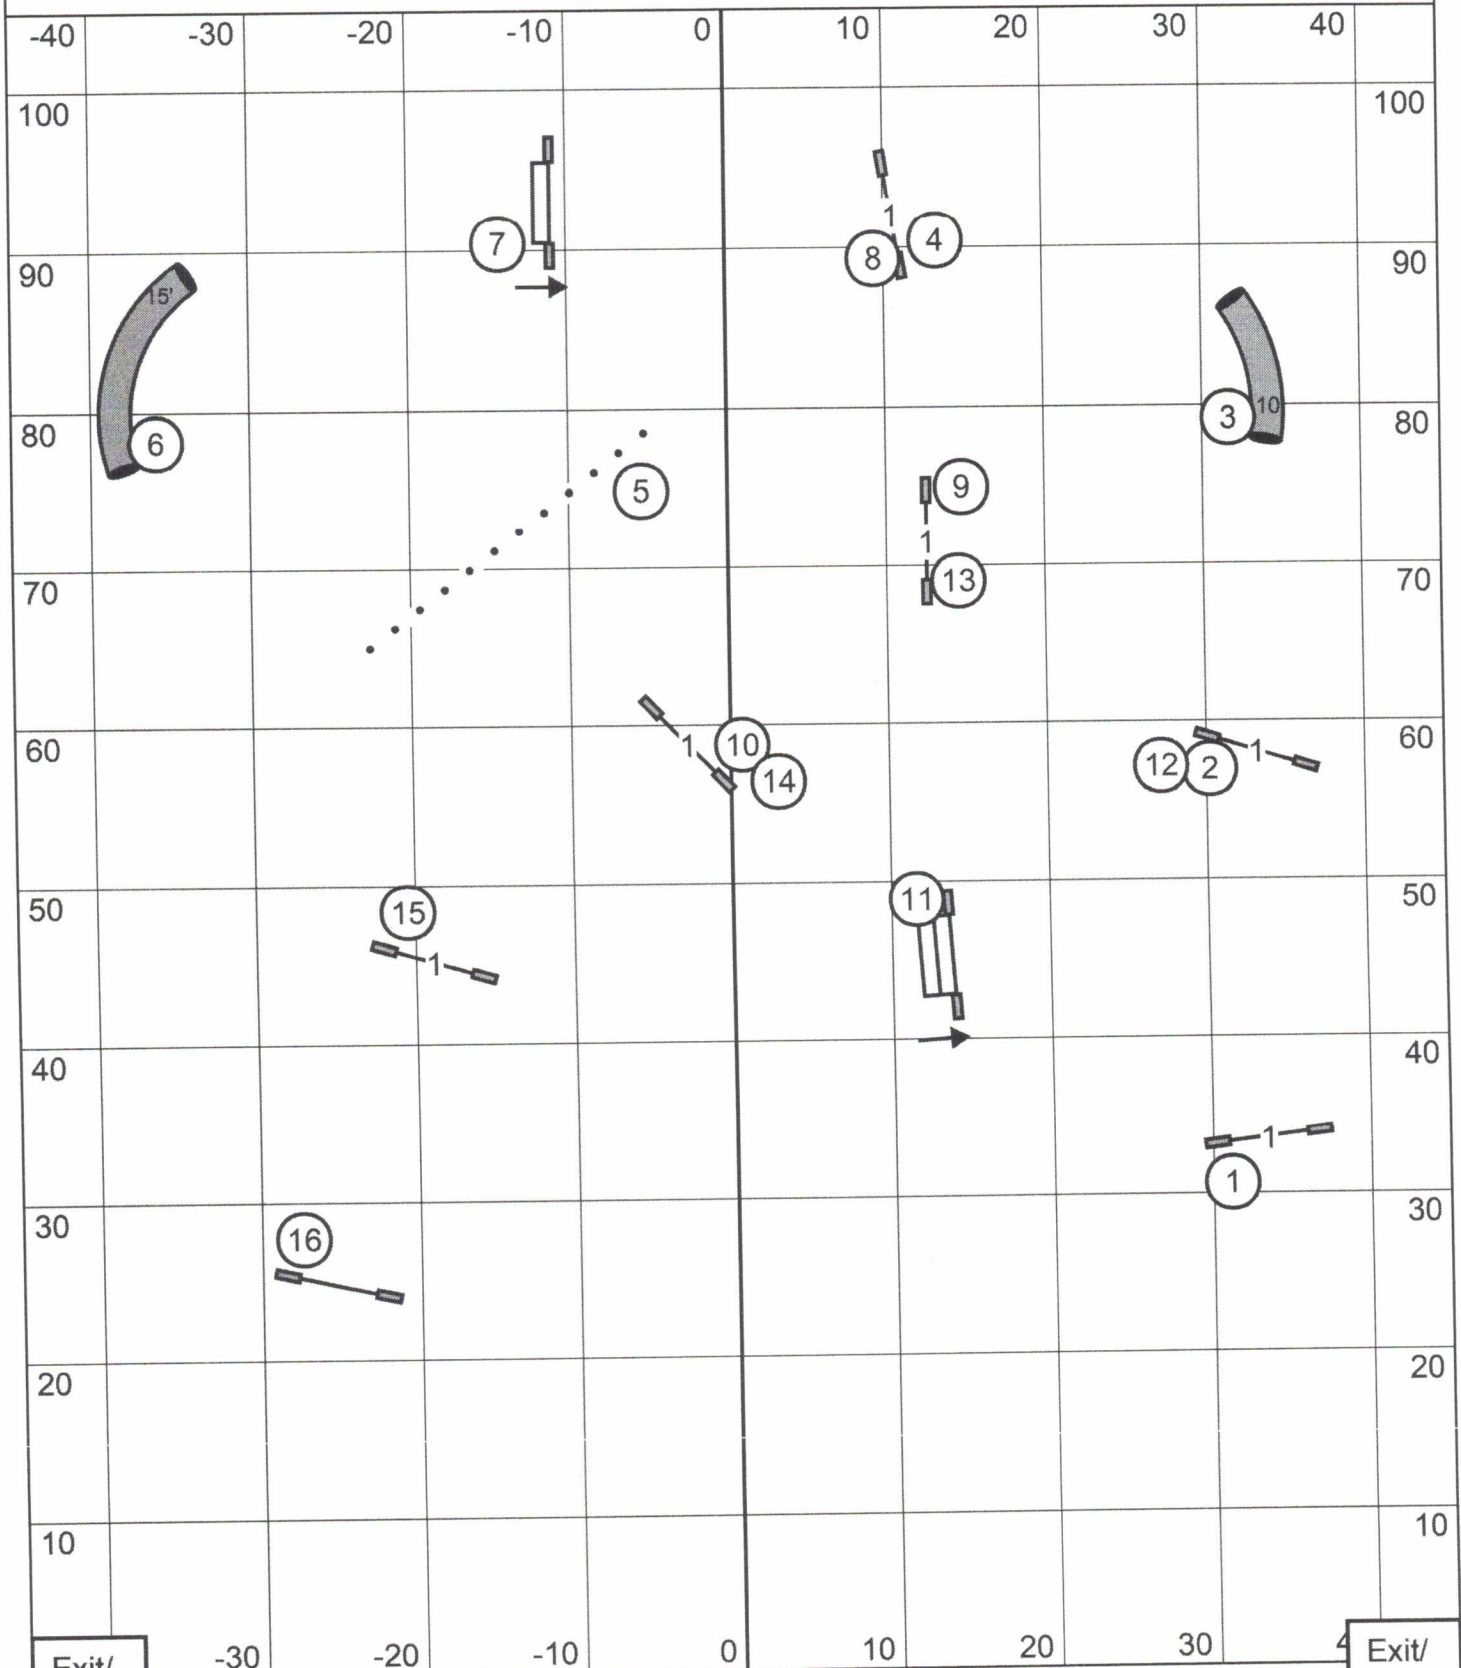

Novice JWW

Exit/
Enter

Exit/
Enter

Missouri Rineland Kennel Club
Sunday ~ June 30, 2024 ~ Abbie Hanson ~ 90' x 105' ~ Turf

Open JWW

Exit/
Enter

Exit/
Enter

Missouri Rineland Kennel Club
Sunday ~ June 30, 2024 ~ Abbie Hanson ~ 90' x 105' ~ Turf

Excellent / Master JWW

Exit/
Enter

Exit/
Enter

Missouri Rineland Kennel Club
Sunday ~ June 30, 2024 ~ Abbie Hanson ~ 90' x 105' ~ Turf

T2B

Exit/
Enter

Exit/
Enter

Missouri Rineland Kennel Club
Sunday ~ June 30, 2024 ~ Abbie Hanson ~ 90' x 105' ~ Turf

Novice Standard

Missouri Rineland Kennel Club

Sunday ~ June 30, 2024 ~ Abbie Hanson ~ 90' x 105' ~ Turf

Open Standard

Exit/
Enter

Exit/
Enter

Missouri Rineland Kennel Club
Sunday ~ June 30, 2024 ~ Abbie Hanson ~ 90' x 105' ~ Turf

Excellent / Master Standard

Exit/
Enter

Exit/
Enter

Missouri Rineland Kennel Club
Sunday ~ June 30, 2024 ~ Abbie Hanson ~ 90' x 105' ~ Turf