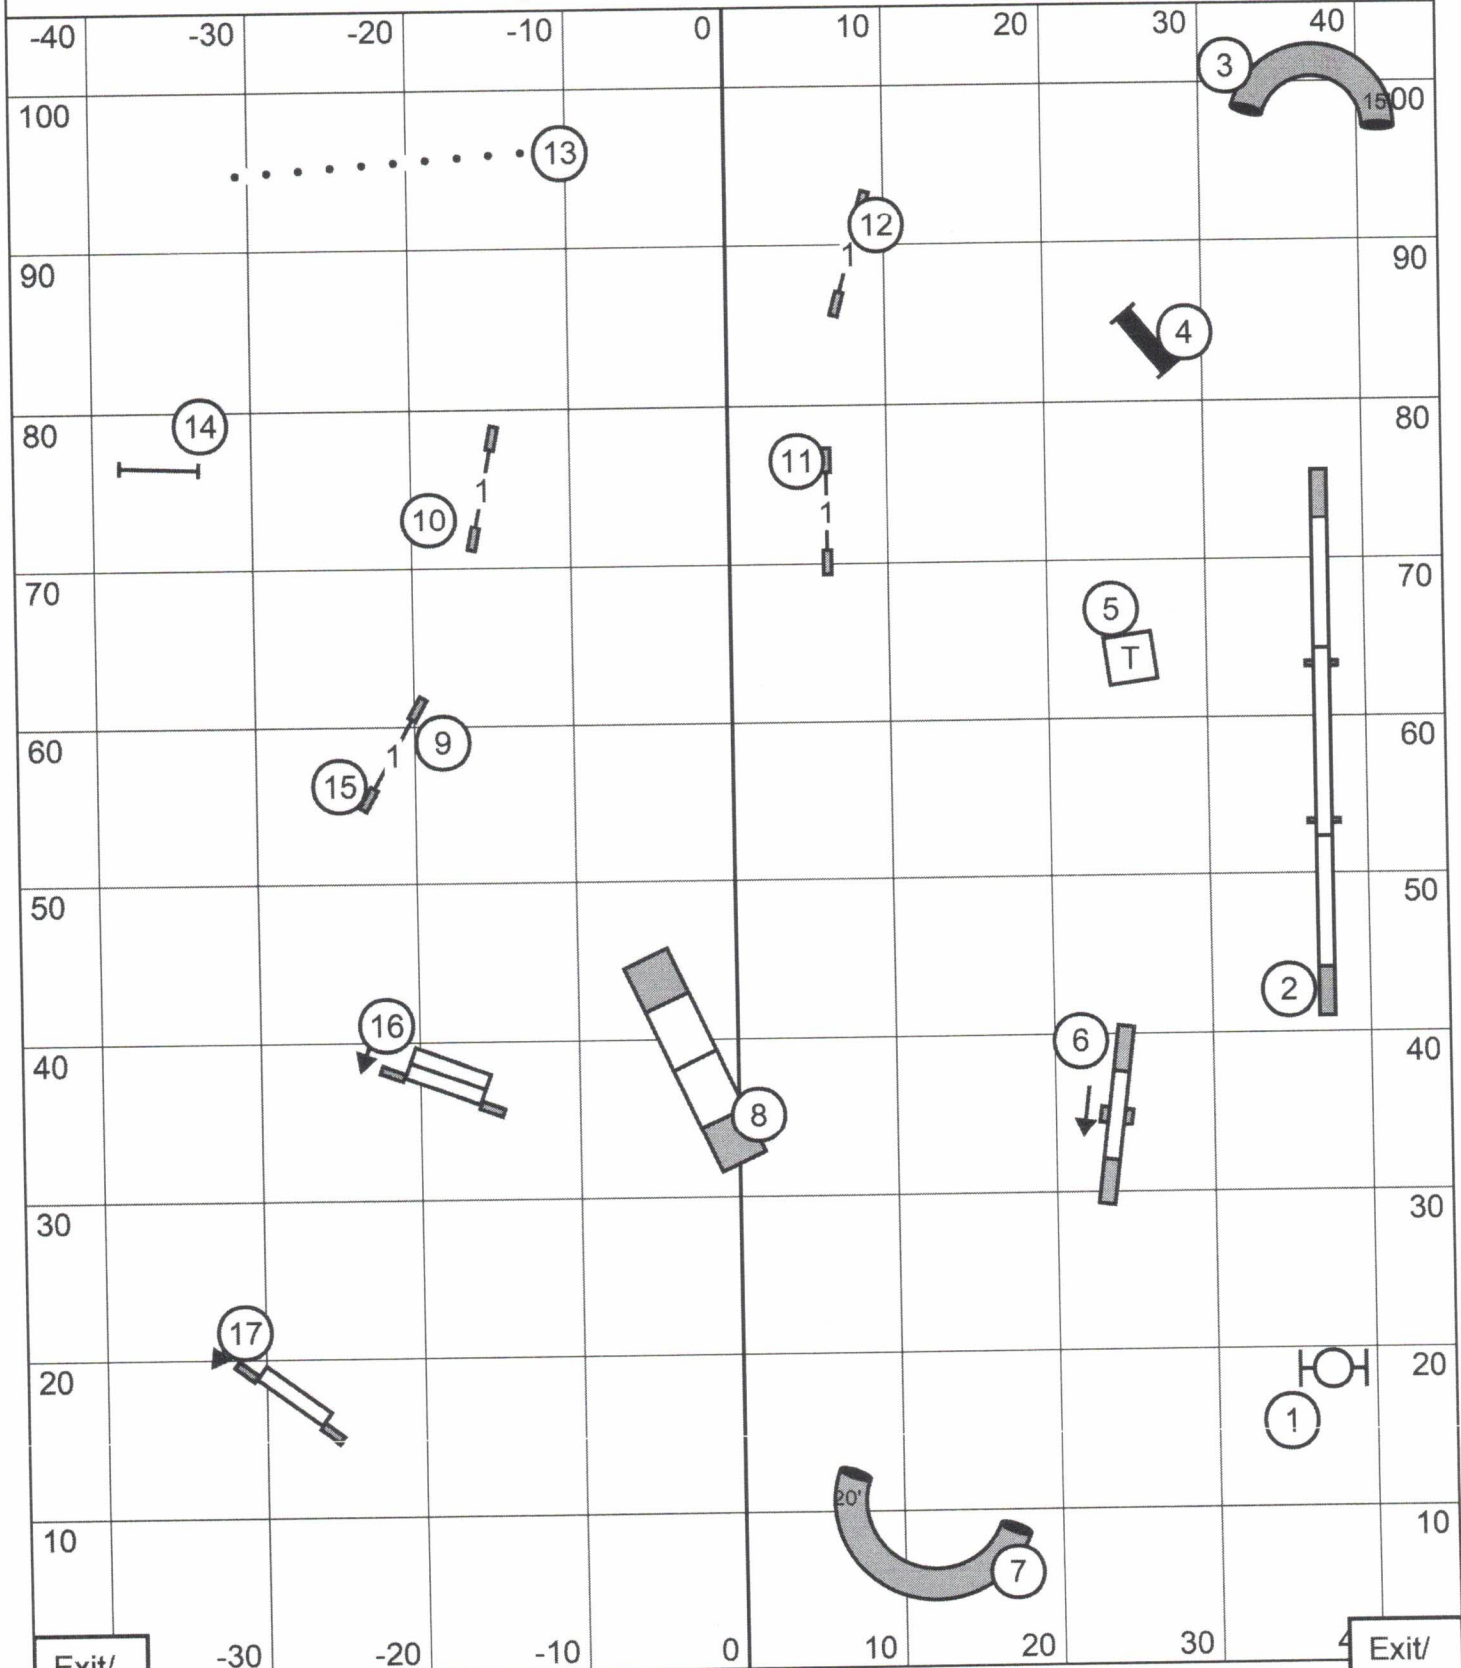

Novice JWW

Exit/
Enter

Exit/
Enter

Missouri Rineland Kennel Club
Sunday ~ June 30, 2024 ~ Abbie Hanson ~ 90' x 105' ~ Turf

Open JWW

Exit/
Enter

Exit/
Enter

Missouri Rineland Kennel Club
Sunday ~ June 30, 2024 ~ Abbie Hanson ~ 90' x 105' ~ Turf

Excellent / Master JWW

Exit/
Enter

Exit/
Enter

Missouri Rineland Kennel Club
Sunday ~ June 30, 2024 ~ Abbie Hanson ~ 90' x 105' ~ Turf

T2B

Exit/
Enter

Exit/
Enter

Missouri Rineland Kennel Club
Sunday ~ June 30, 2024 ~ Abbie Hanson ~ 90' x 105' ~ Turf

Novice Standard

Missouri Rineland Kennel Club

Sunday ~ June 30, 2024 ~ Abbie Hanson ~ 90' x 105' ~ Turf

Open Standard

Exit/
Enter

Exit/
Enter

Missouri Rineland Kennel Club
Sunday ~ June 30, 2024 ~ Abbie Hanson ~ 90' x 105' ~ Turf

Excellent / Master Standard

Exit/
Enter

Exit/
Enter

Missouri Rineland Kennel Club
Sunday ~ June 30, 2024 ~ Abbie Hanson ~ 90' x 105' ~ Turf