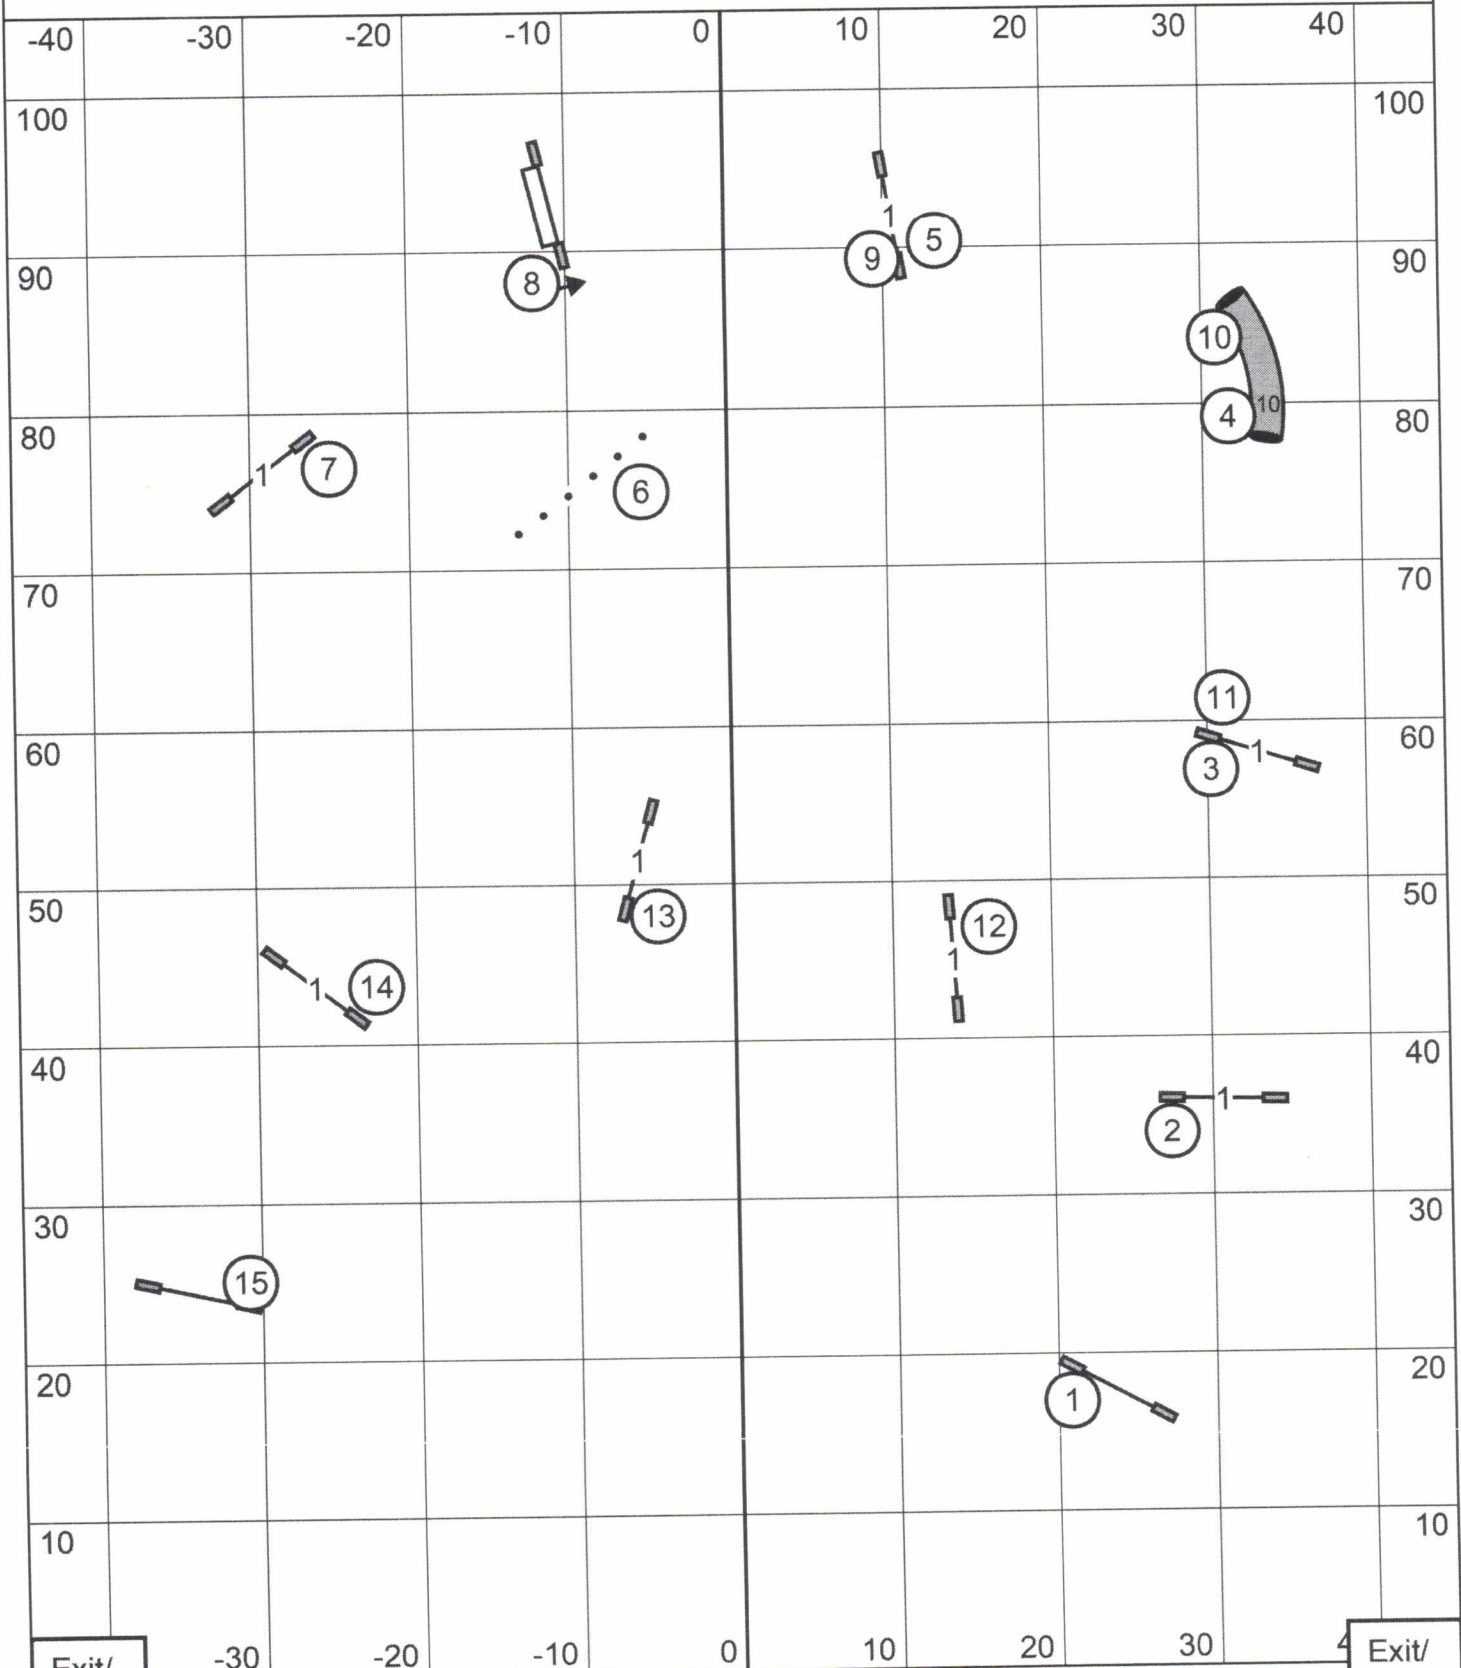

Novice JWW

Exit/
Enter

Exit/
Enter

Missouri Rineland Kennel Club
Sunday ~ June 30, 2024 ~ Abbie Hanson ~ 90' x 105' ~ Turf

Open JWW

Exit/
Enter

Exit/
Enter

Missouri Rineland Kennel Club
Sunday ~ June 30, 2024 ~ Abbie Hanson ~ 90' x 105' ~ Turf

Excellent / Master JWW

Exit/
Enter

Exit/
Enter

Missouri Rineland Kennel Club
Sunday ~ June 30, 2024 ~ Abbie Hanson ~ 90' x 105' ~ Turf

T2B

Exit/
Enter

Exit/
Enter

Missouri Rineland Kennel Club
Sunday ~ June 30, 2024 ~ Abbie Hanson ~ 90' x 105' ~ Turf

Novice Standard

Missouri Rineland Kennel Club

Sunday ~ June 30, 2024 ~ Abbie Hanson ~ 90' x 105' ~ Turf

Open Standard

Exit/
Enter

Exit/
Enter

Missouri Rineland Kennel Club
Sunday ~ June 30, 2024 ~ Abbie Hanson ~ 90' x 105' ~ Turf

Excellent / Master Standard

Exit/
Enter

Exit/
Enter

Missouri Rineland Kennel Club
Sunday ~ June 30, 2024 ~ Abbie Hanson ~ 90' x 105' ~ Turf