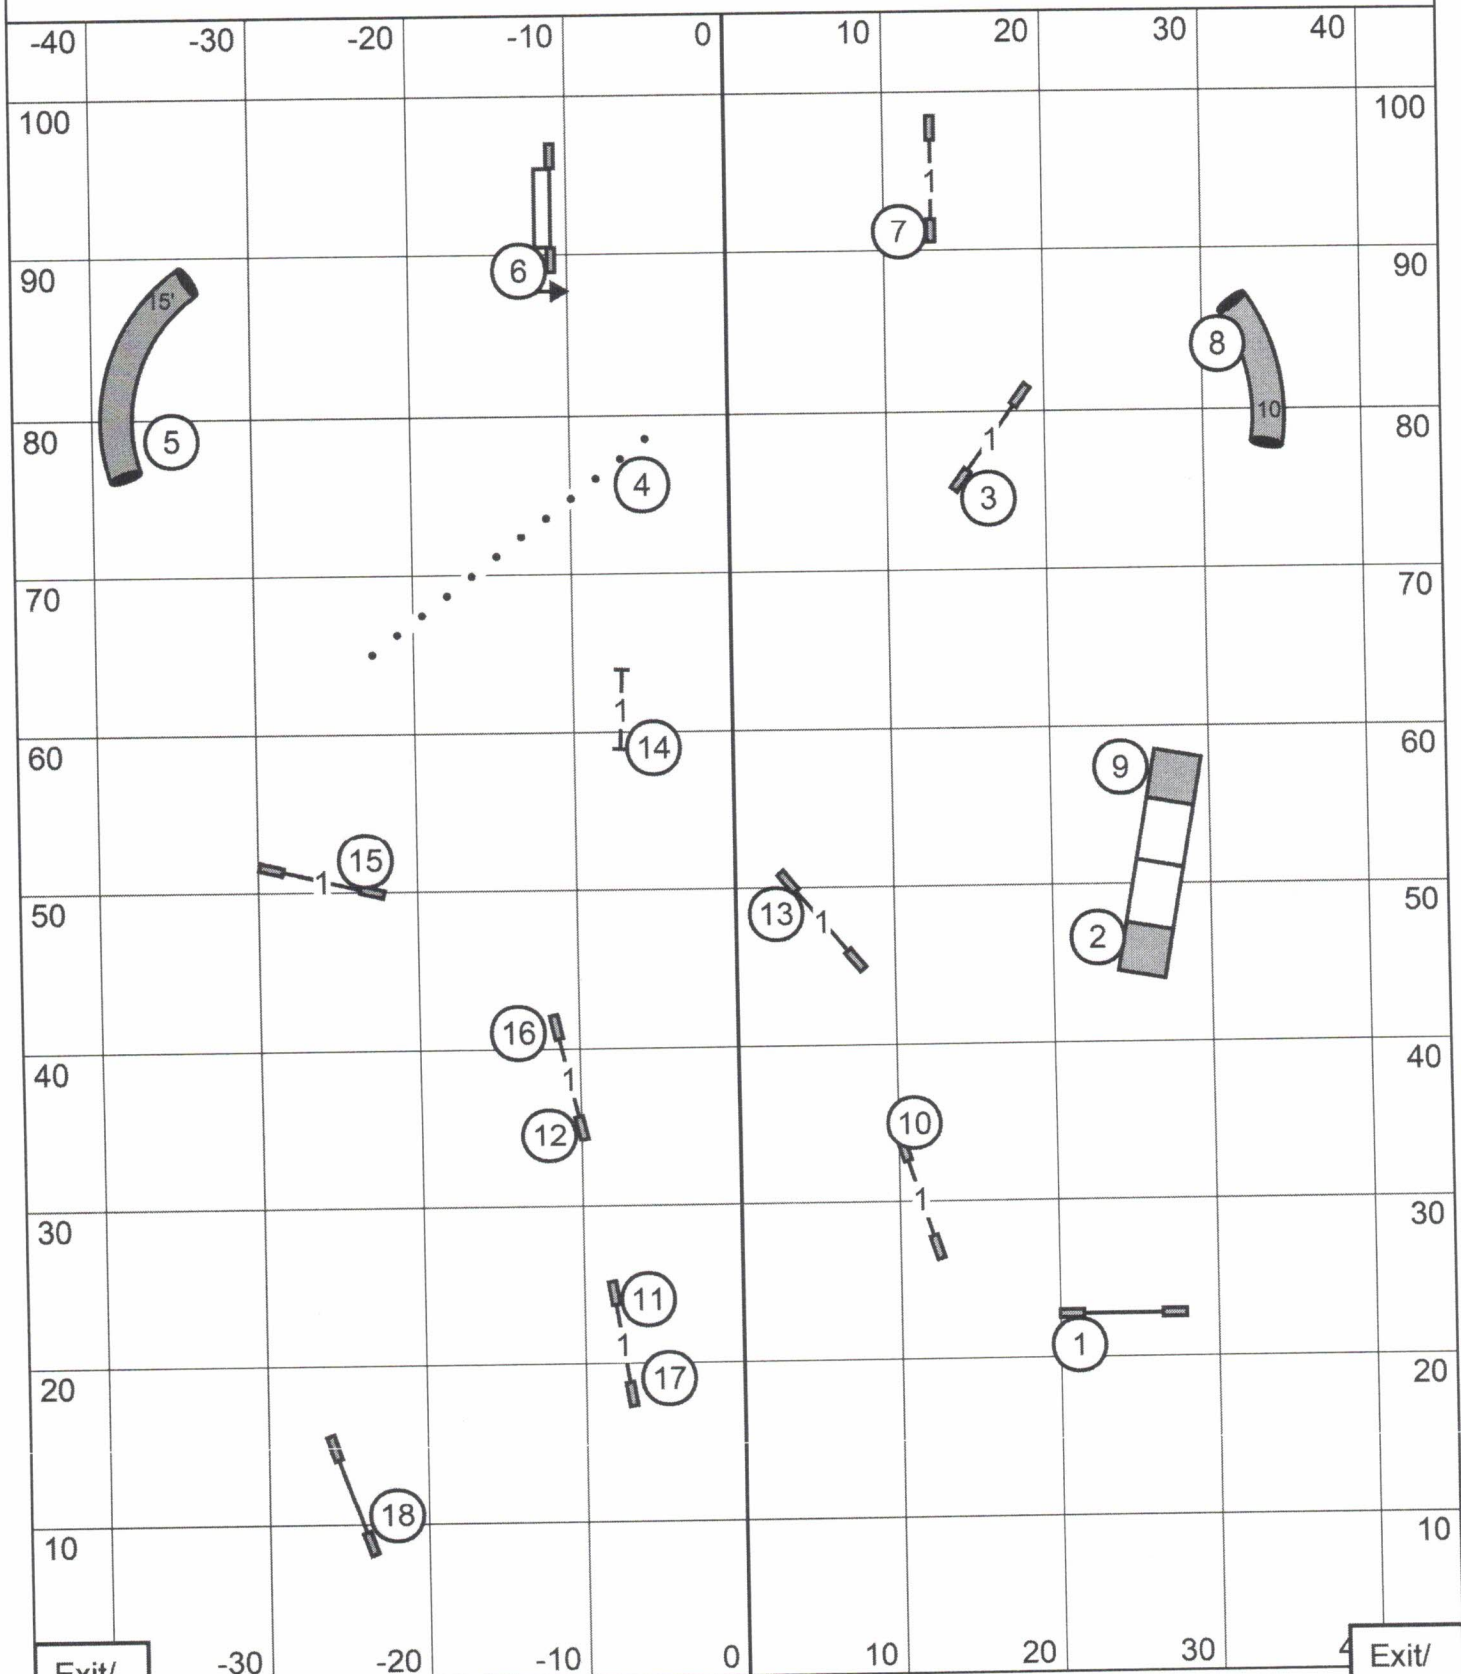

Novice JWW

Exit/
Enter

Exit/
Enter

Missouri Rineland Kennel Club
Sunday ~ June 30, 2024 ~ Abbie Hanson ~ 90' x 105' ~ Turf

Open JWW

Exit/
Enter

Exit/
Enter

Missouri Rineland Kennel Club
Sunday ~ June 30, 2024 ~ Abbie Hanson ~ 90' x 105' ~ Turf

Excellent / Master JWW

Exit/
Enter

Exit/
Enter

Missouri Rineland Kennel Club
Sunday ~ June 30, 2024 ~ Abbie Hanson ~ 90' x 105' ~ Turf

T2B

Exit/
Enter

Exit/
Enter

Missouri Rineland Kennel Club
Sunday ~ June 30, 2024 ~ Abbie Hanson ~ 90' x 105' ~ Turf

Novice Standard

Missouri Rineland Kennel Club

Sunday ~ June 30, 2024 ~ Abbie Hanson ~ 90' x 105' ~ Turf

Open Standard

Exit/
Enter

Exit/
Enter

Missouri Rineland Kennel Club
Sunday ~ June 30, 2024 ~ Abbie Hanson ~ 90' x 105' ~ Turf

Excellent / Master Standard

Exit/
Enter

Exit/
Enter

Missouri Rineland Kennel Club
Sunday ~ June 30, 2024 ~ Abbie Hanson ~ 90' x 105' ~ Turf