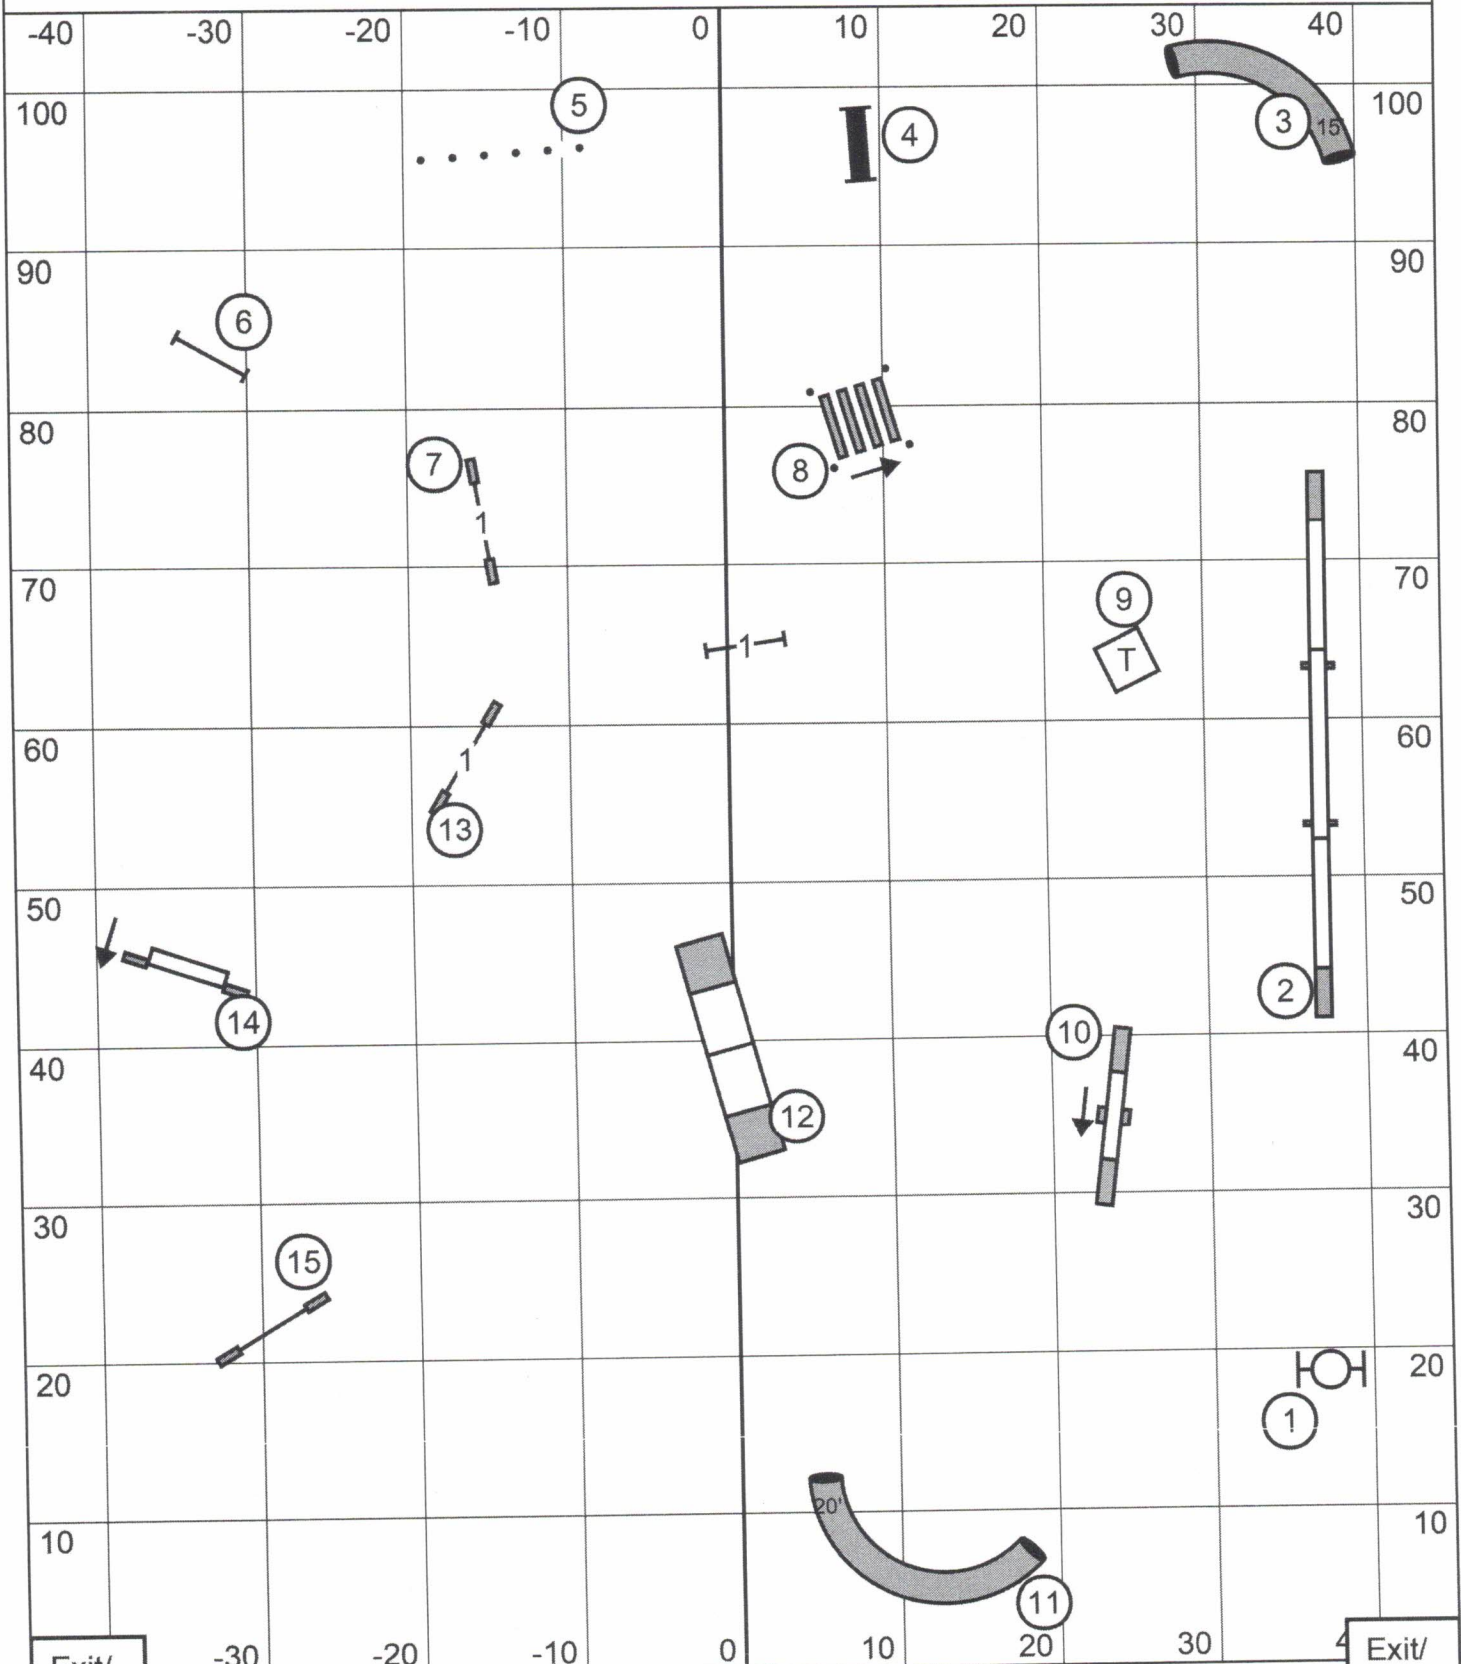

Novice JWW

Exit/
Enter

Exit/
Enter

Missouri Rineland Kennel Club
Sunday ~ June 30, 2024 ~ Abbie Hanson ~ 90' x 105' ~ Turf

Open JWW

Exit/
Enter

Exit/
Enter

Missouri Rineland Kennel Club
Sunday ~ June 30, 2024 ~ Abbie Hanson ~ 90' x 105' ~ Turf

Excellent / Master JWW

Exit/
Enter

Exit/
Enter

Missouri Rineland Kennel Club
Sunday ~ June 30, 2024 ~ Abbie Hanson ~ 90' x 105' ~ Turf

T2B

Exit/
Enter

Exit/
Enter

Missouri Rineland Kennel Club
Sunday ~ June 30, 2024 ~ Abbie Hanson ~ 90' x 105' ~ Turf

Novice Standard

Missouri Rineland Kennel Club

Sunday ~ June 30, 2024 ~ Abbie Hanson ~ 90' x 105' ~ Turf

Open Standard

Exit/
Enter

Exit/
Enter

Missouri Rineland Kennel Club
Sunday ~ June 30, 2024 ~ Abbie Hanson ~ 90' x 105' ~ Turf

Excellent / Master Standard

Exit/
Enter

Exit/
Enter

Missouri Rineland Kennel Club
Sunday ~ June 30, 2024 ~ Abbie Hanson ~ 90' x 105' ~ Turf