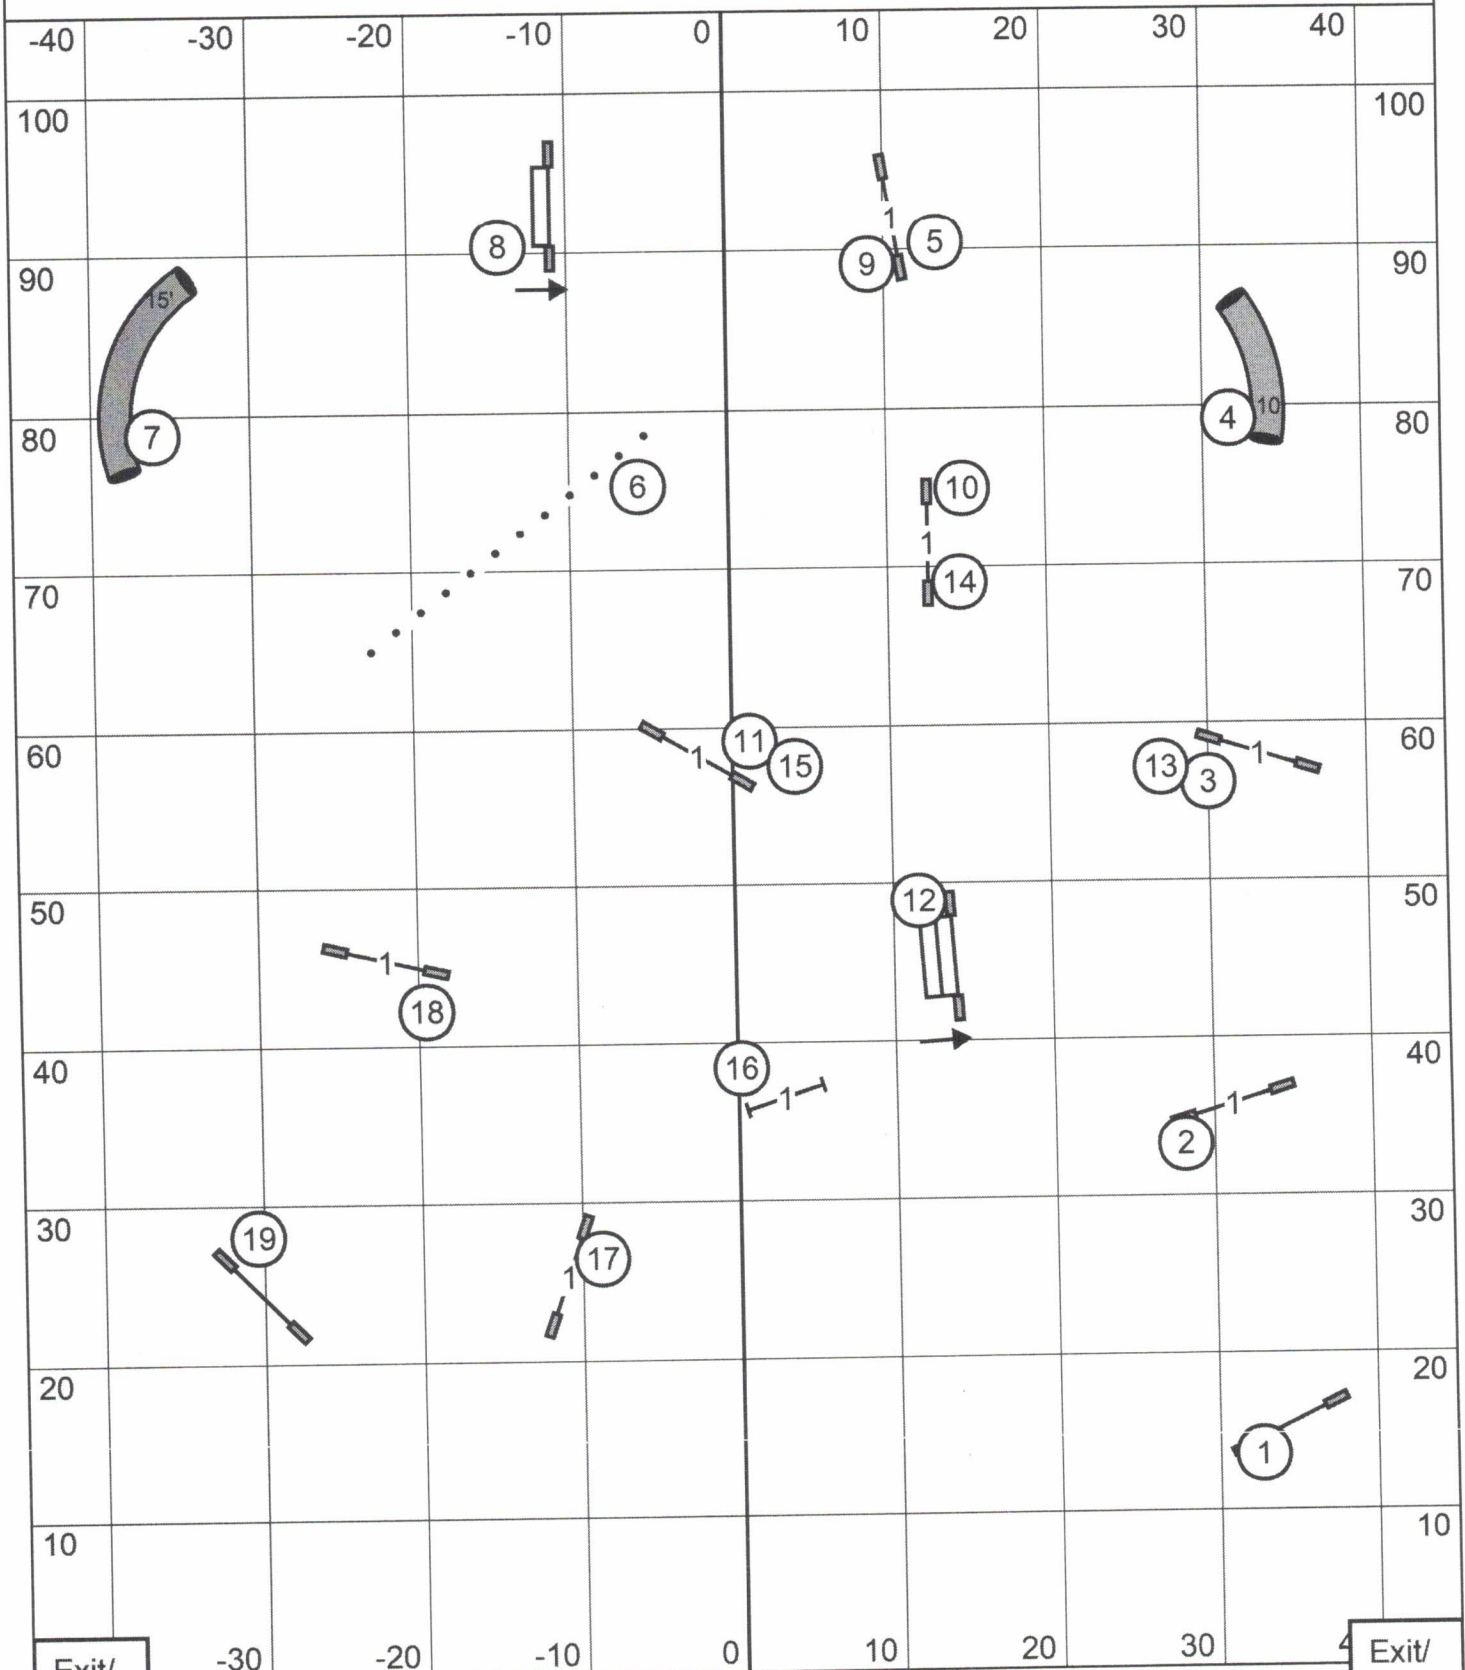

Novice JWW

Exit/
Enter

Exit/
Enter

Missouri Rineland Kennel Club
Sunday ~ June 30, 2024 ~ Abbie Hanson ~ 90' x 105' ~ Turf

Open JWW

Exit/
Enter

Exit/
Enter

Missouri Rineland Kennel Club
Sunday ~ June 30, 2024 ~ Abbie Hanson ~ 90' x 105' ~ Turf

Excellent / Master JWW

Exit/
Enter

Exit/
Enter

Missouri Rineland Kennel Club
Sunday ~ June 30, 2024 ~ Abbie Hanson ~ 90' x 105' ~ Turf

T2B

Exit/
Enter

Exit/
Enter

Missouri Rineland Kennel Club
Sunday ~ June 30, 2024 ~ Abbie Hanson ~ 90' x 105' ~ Turf

Novice Standard

Missouri Rineland Kennel Club

Sunday ~ June 30, 2024 ~ Abbie Hanson ~ 90' x 105' ~ Turf

Open Standard

Exit/
Enter

Exit/
Enter

Missouri Rineland Kennel Club
Sunday ~ June 30, 2024 ~ Abbie Hanson ~ 90' x 105' ~ Turf

Excellent / Master Standard

Exit/
Enter

Exit/
Enter

Missouri Rineland Kennel Club
Sunday ~ June 30, 2024 ~ Abbie Hanson ~ 90' x 105' ~ Turf