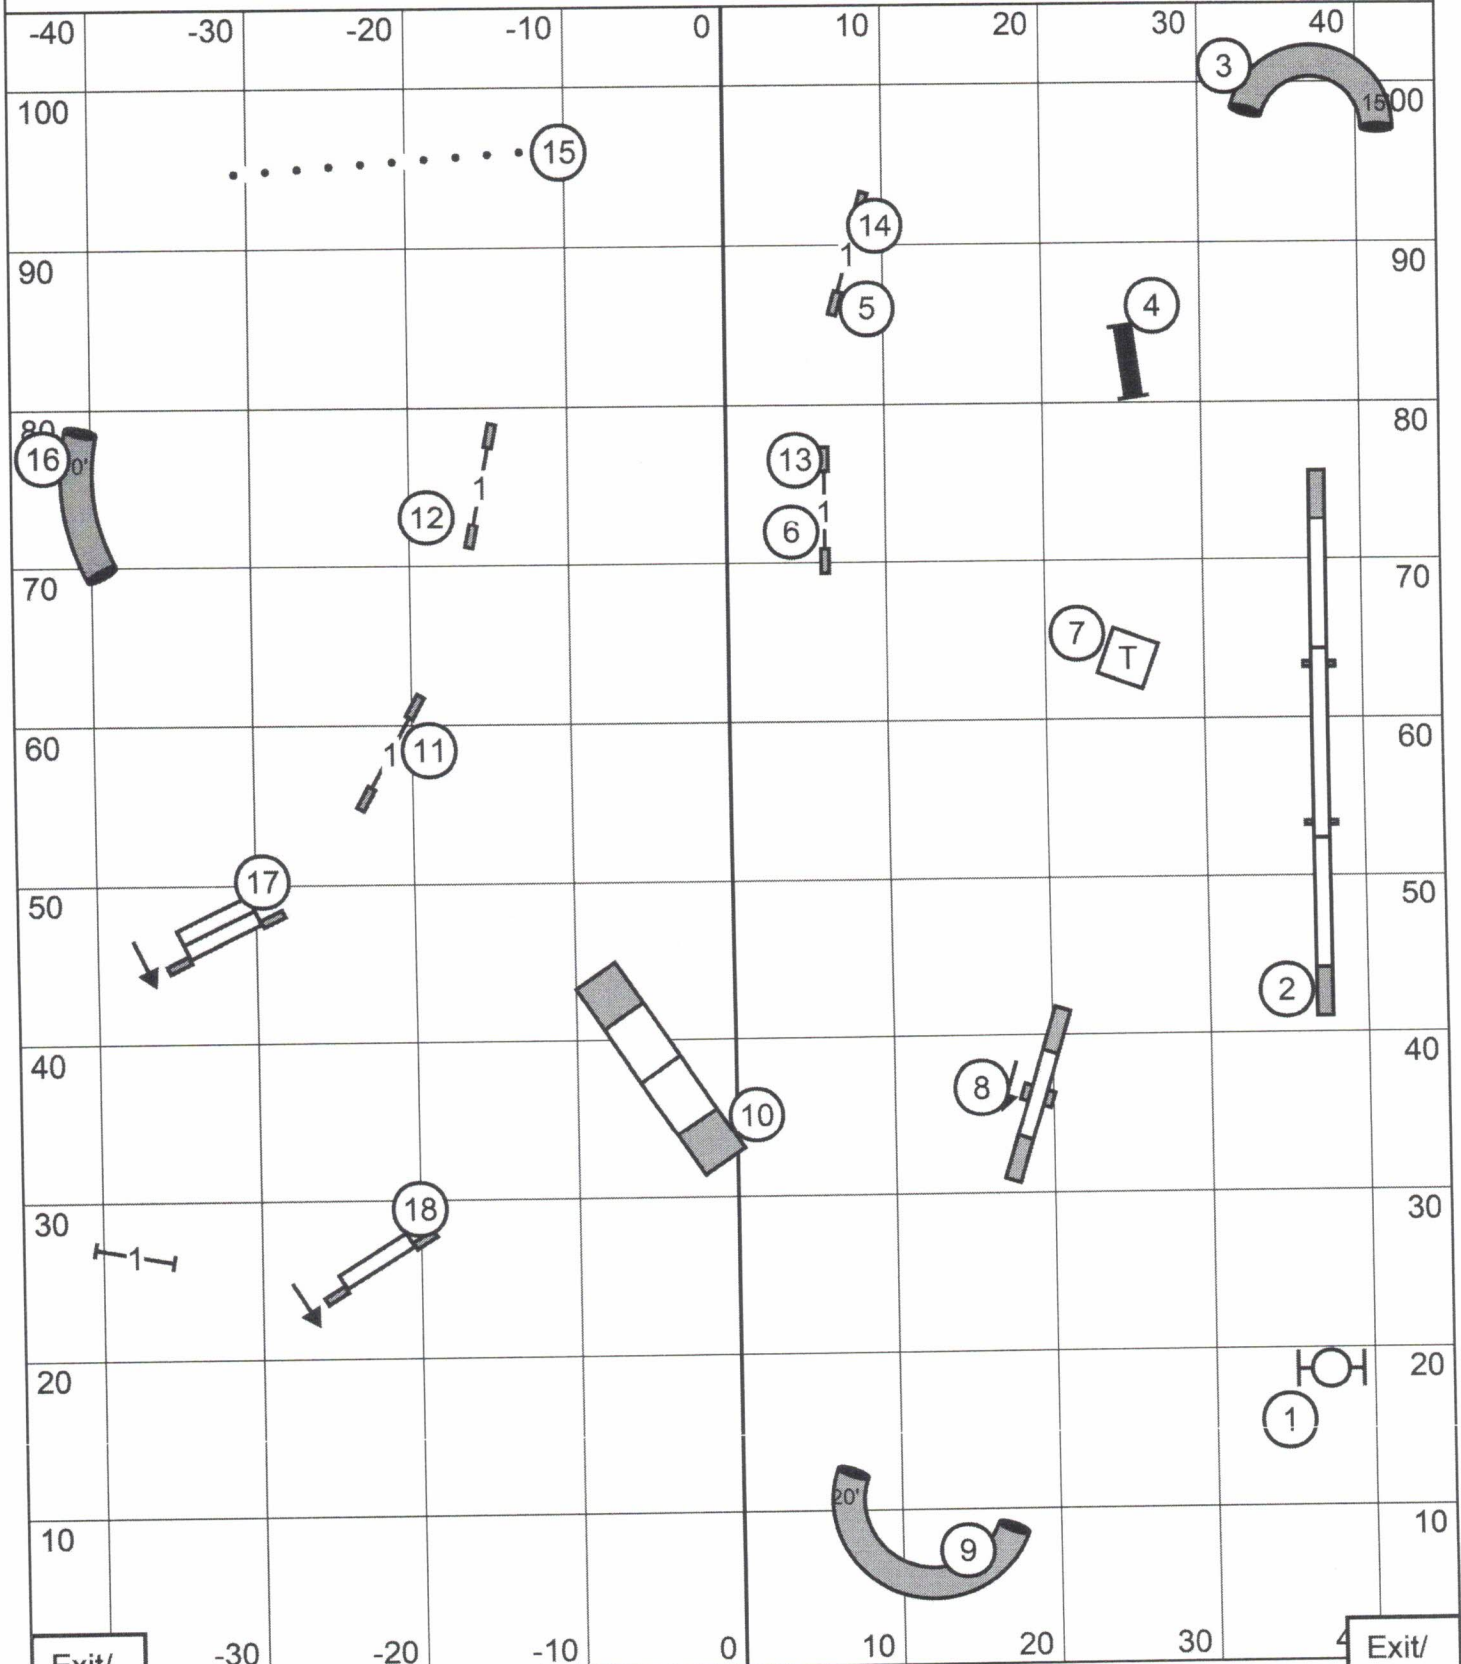

Novice JWW

Exit/
Enter

Exit/
Enter

Missouri Rineland Kennel Club
Sunday ~ June 30, 2024 ~ Abbie Hanson ~ 90' x 105' ~ Turf

Open JWW

Exit/
Enter

Exit/
Enter

Missouri Rineland Kennel Club
Sunday ~ June 30, 2024 ~ Abbie Hanson ~ 90' x 105' ~ Turf

Excellent / Master JWW

Exit/
Enter

Exit/
Enter

Missouri Rineland Kennel Club
Sunday ~ June 30, 2024 ~ Abbie Hanson ~ 90' x 105' ~ Turf

T2B

Exit/
Enter

Exit/
Enter

Missouri Rineland Kennel Club
Sunday ~ June 30, 2024 ~ Abbie Hanson ~ 90' x 105' ~ Turf

Novice Standard

Missouri Rineland Kennel Club

Sunday ~ June 30, 2024 ~ Abbie Hanson ~ 90' x 105' ~ Turf

Open Standard

Exit/
Enter

Exit/
Enter

Missouri Rineland Kennel Club
Sunday ~ June 30, 2024 ~ Abbie Hanson ~ 90' x 105' ~ Turf

Excellent / Master Standard

Exit/
Enter

Exit/
Enter

Missouri Rineland Kennel Club
Sunday ~ June 30, 2024 ~ Abbie Hanson ~ 90' x 105' ~ Turf