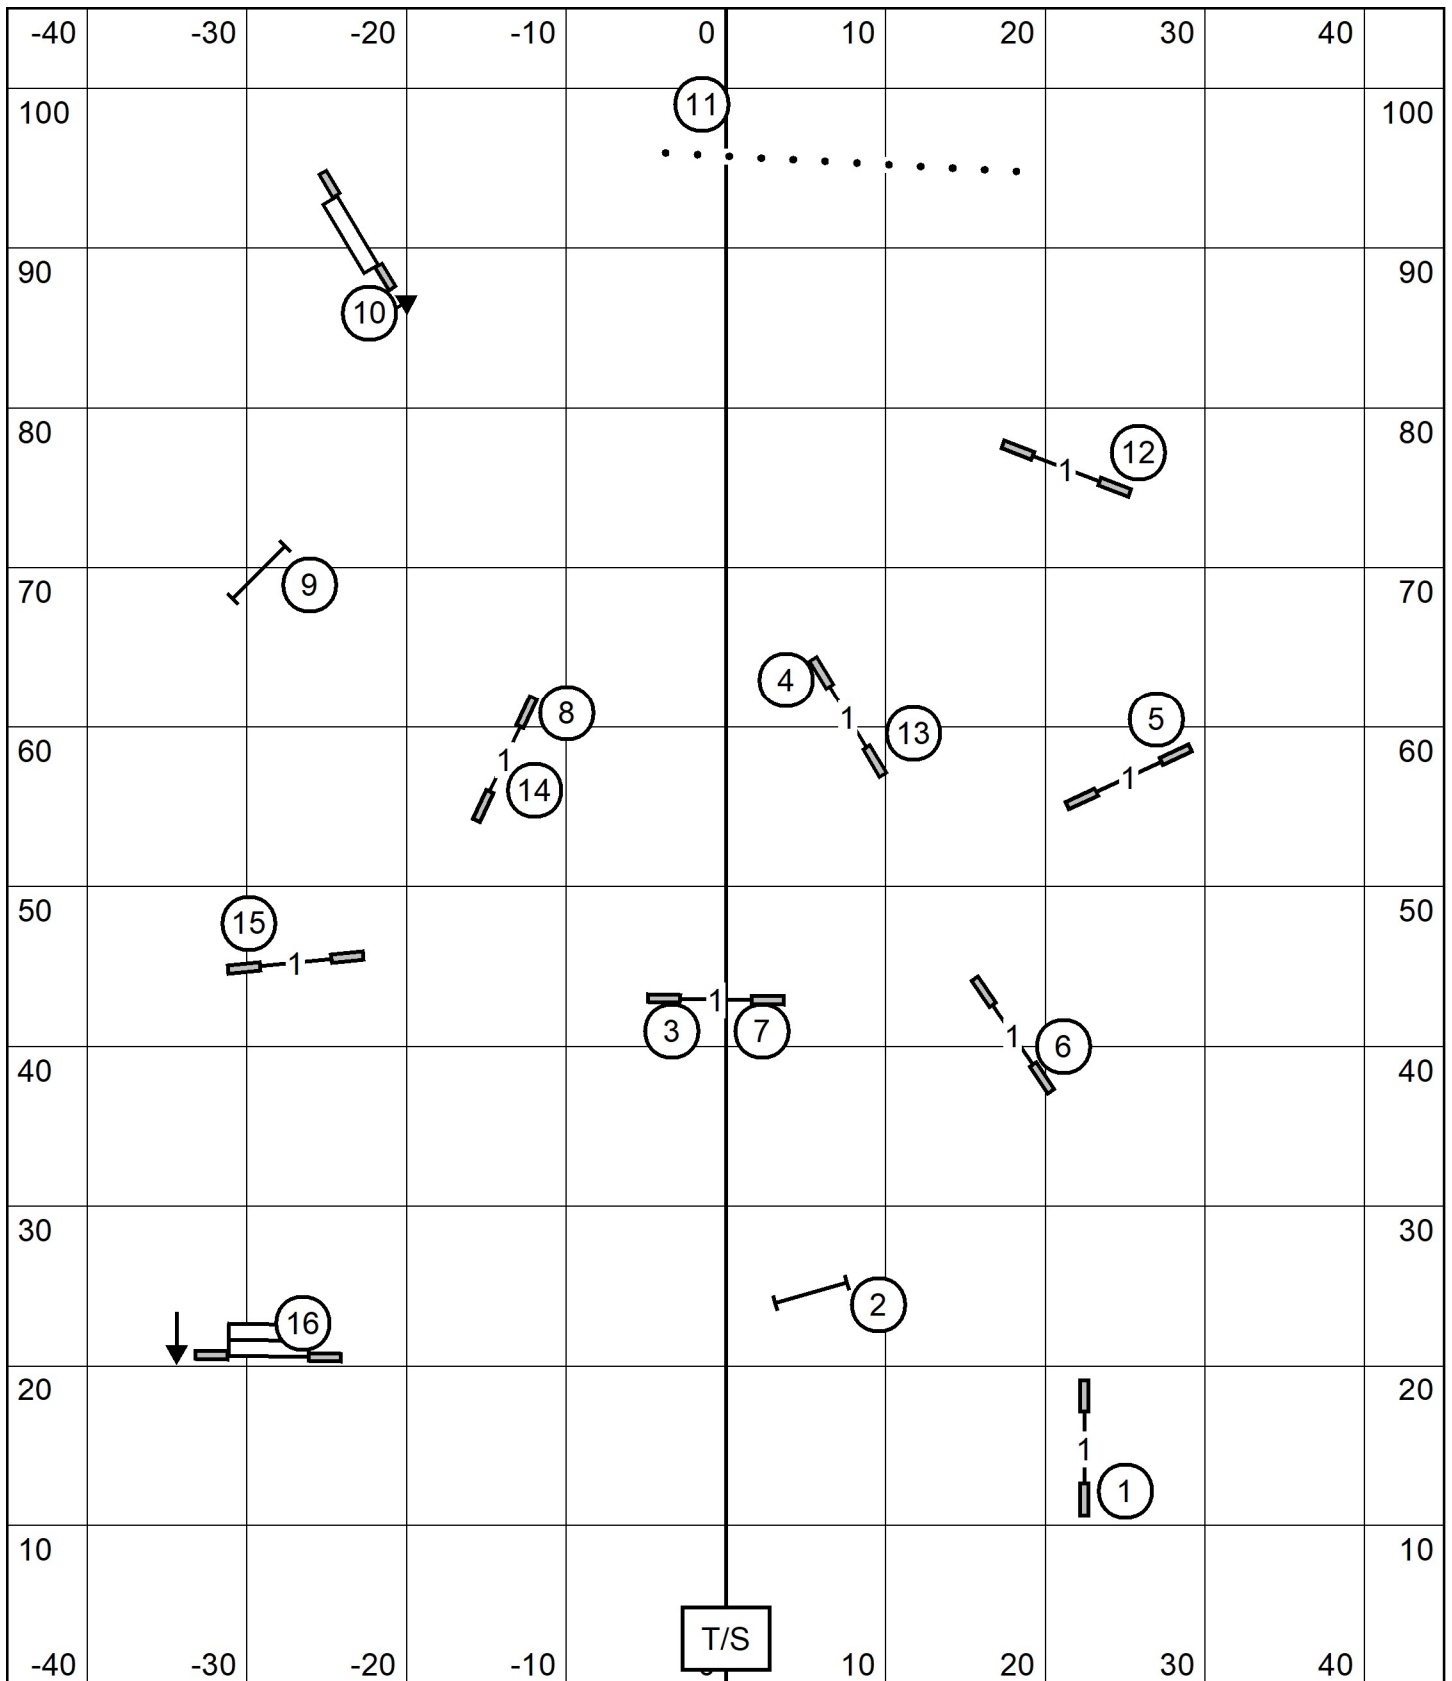

enter

United States Australian Shepherd Assoc Grey Summit, MO
 Indoors on Turf 90 x 105
 Novice JWW April 17, 2022
 Christie Bowers

United States Australian Shepherd Assoc Grey Summit, MO
 Indoors on Turf 90 x 105
 Open JWW April 17, 2022
 Christie Bowers