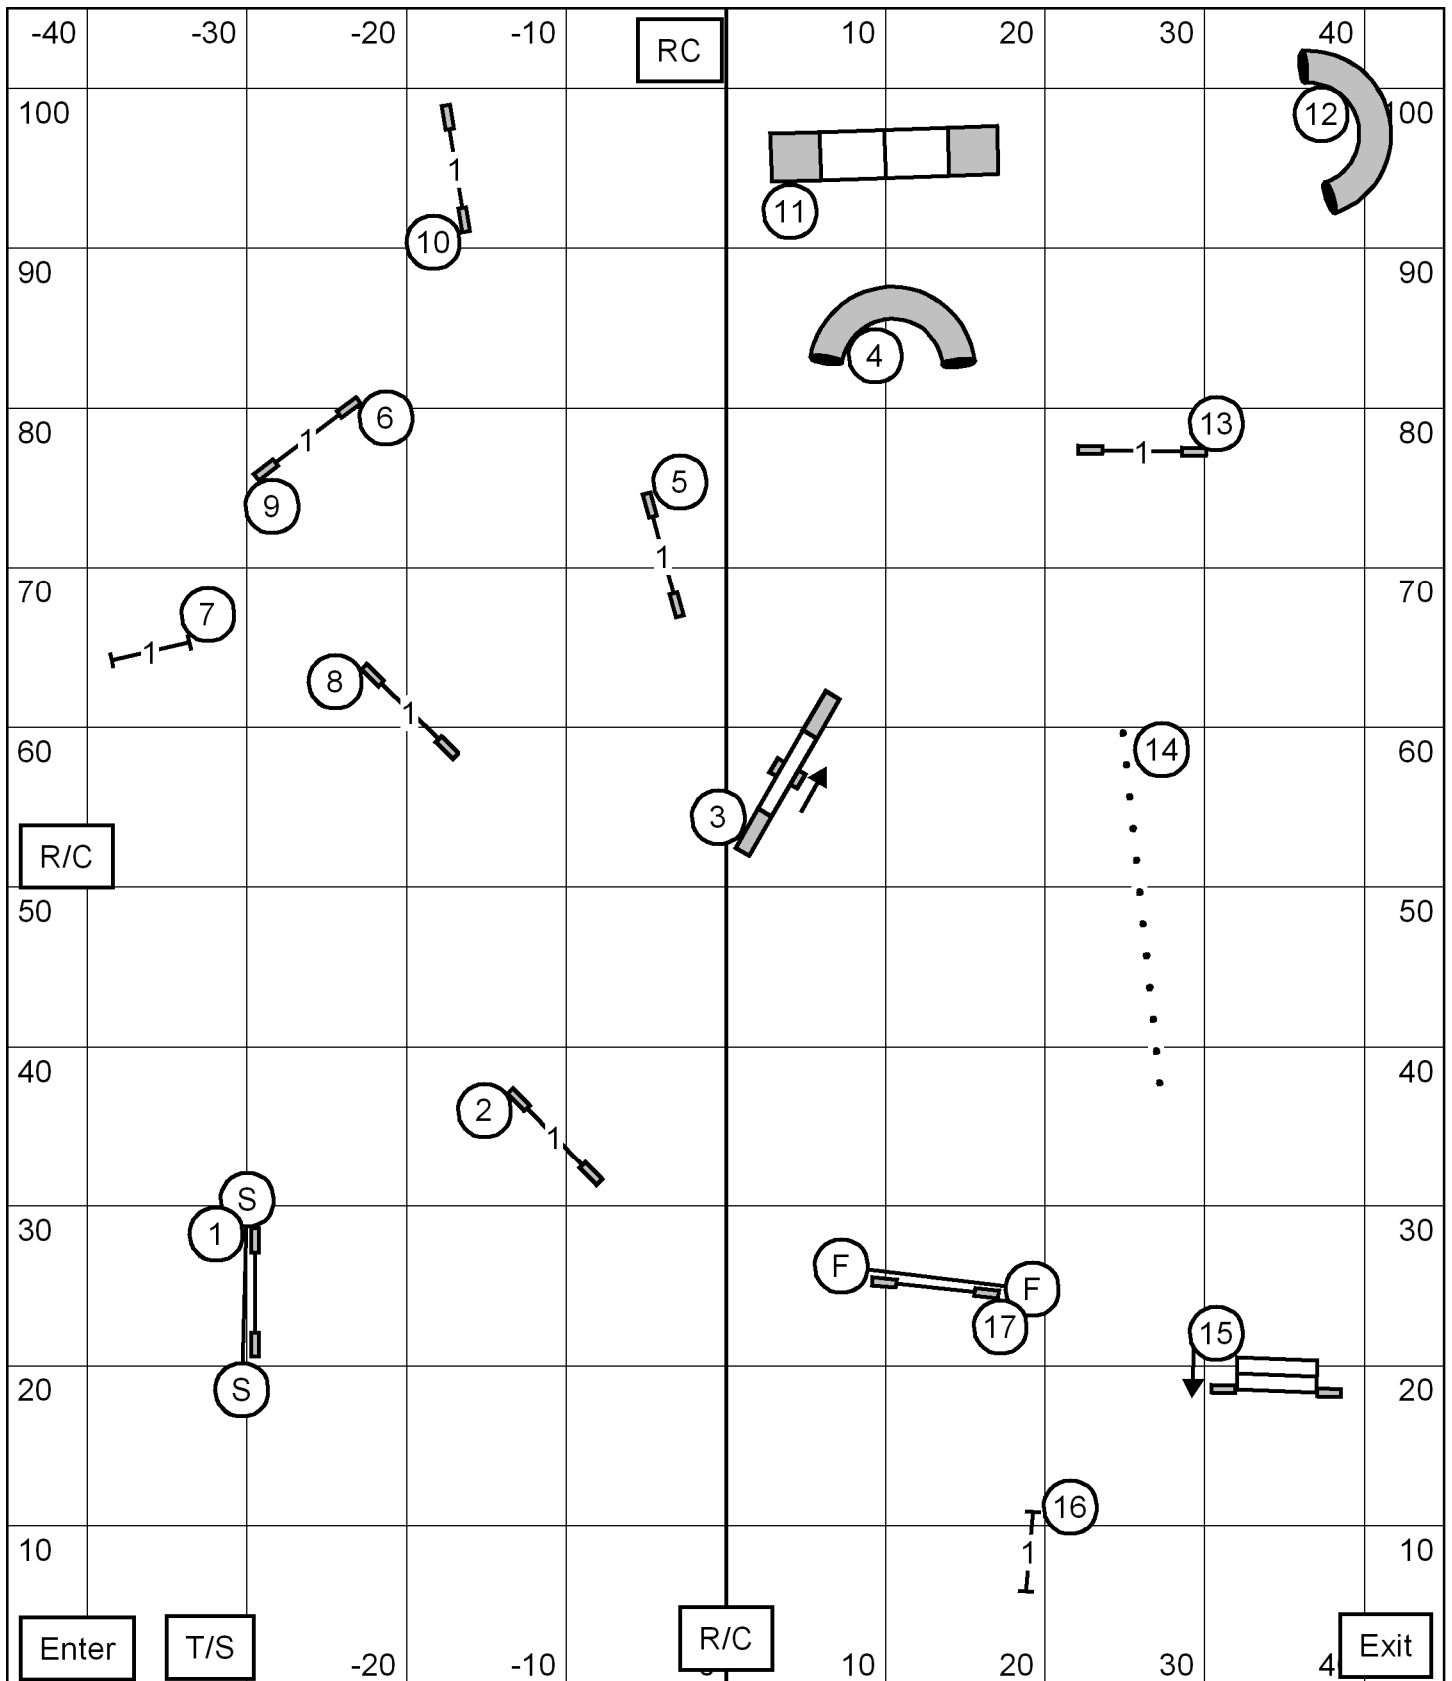

United States Australian Shepherd Association
TIME 2 BEAT
Sunday April 17, 2022
Rick Fyfe