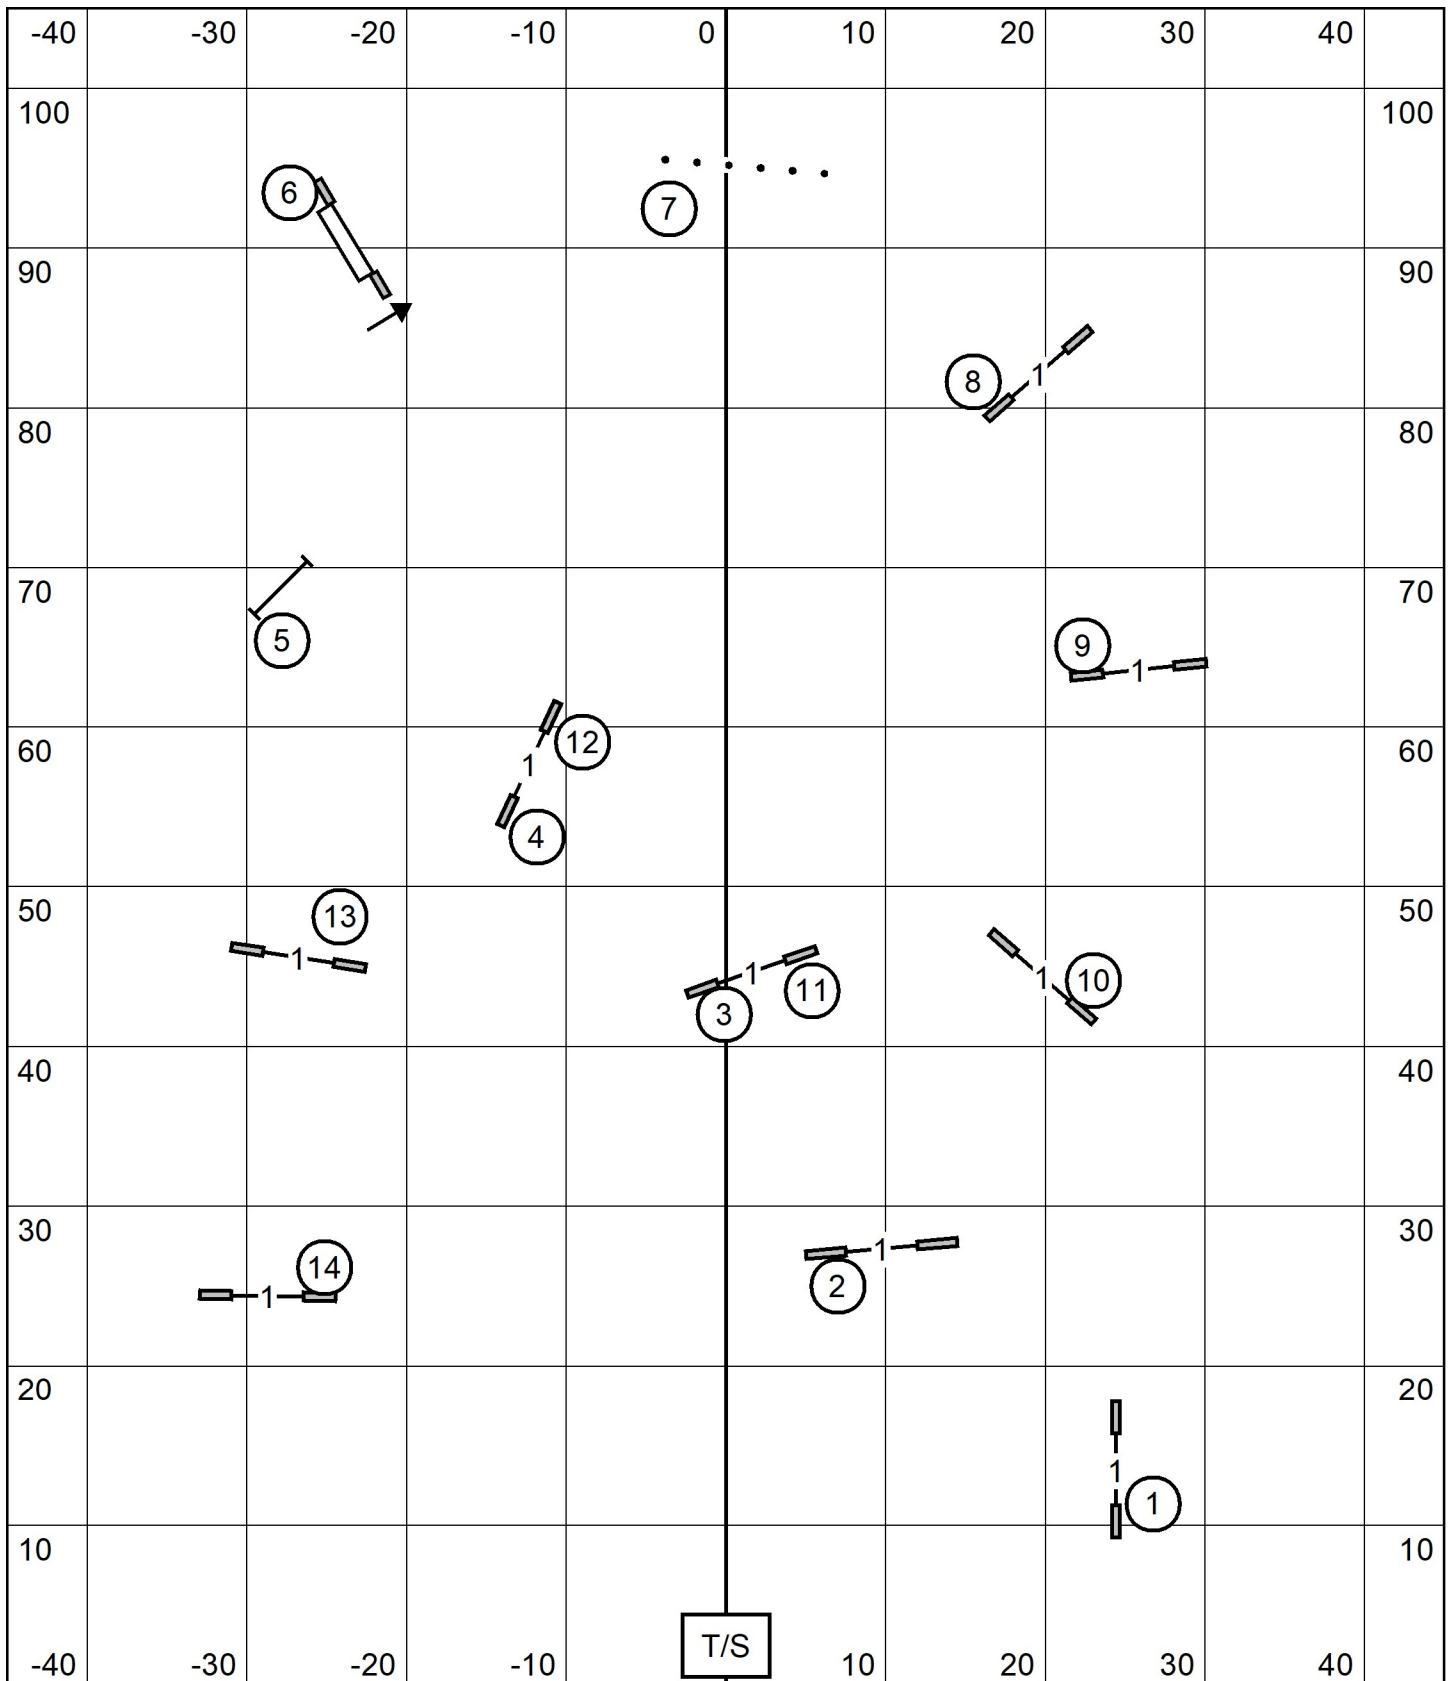

enter

United States Australian Shepherd Assoc Grey Summit, MO
 Indoors on Turf 90 x 105
 Novice JWW April 17, 2022
 Christie Bowers

United States Australian Shepherd Assoc Grey Summit, MO
 Indoors on Turf 90 x 105
 Open JWW April 17, 2022
 Christie Bowers