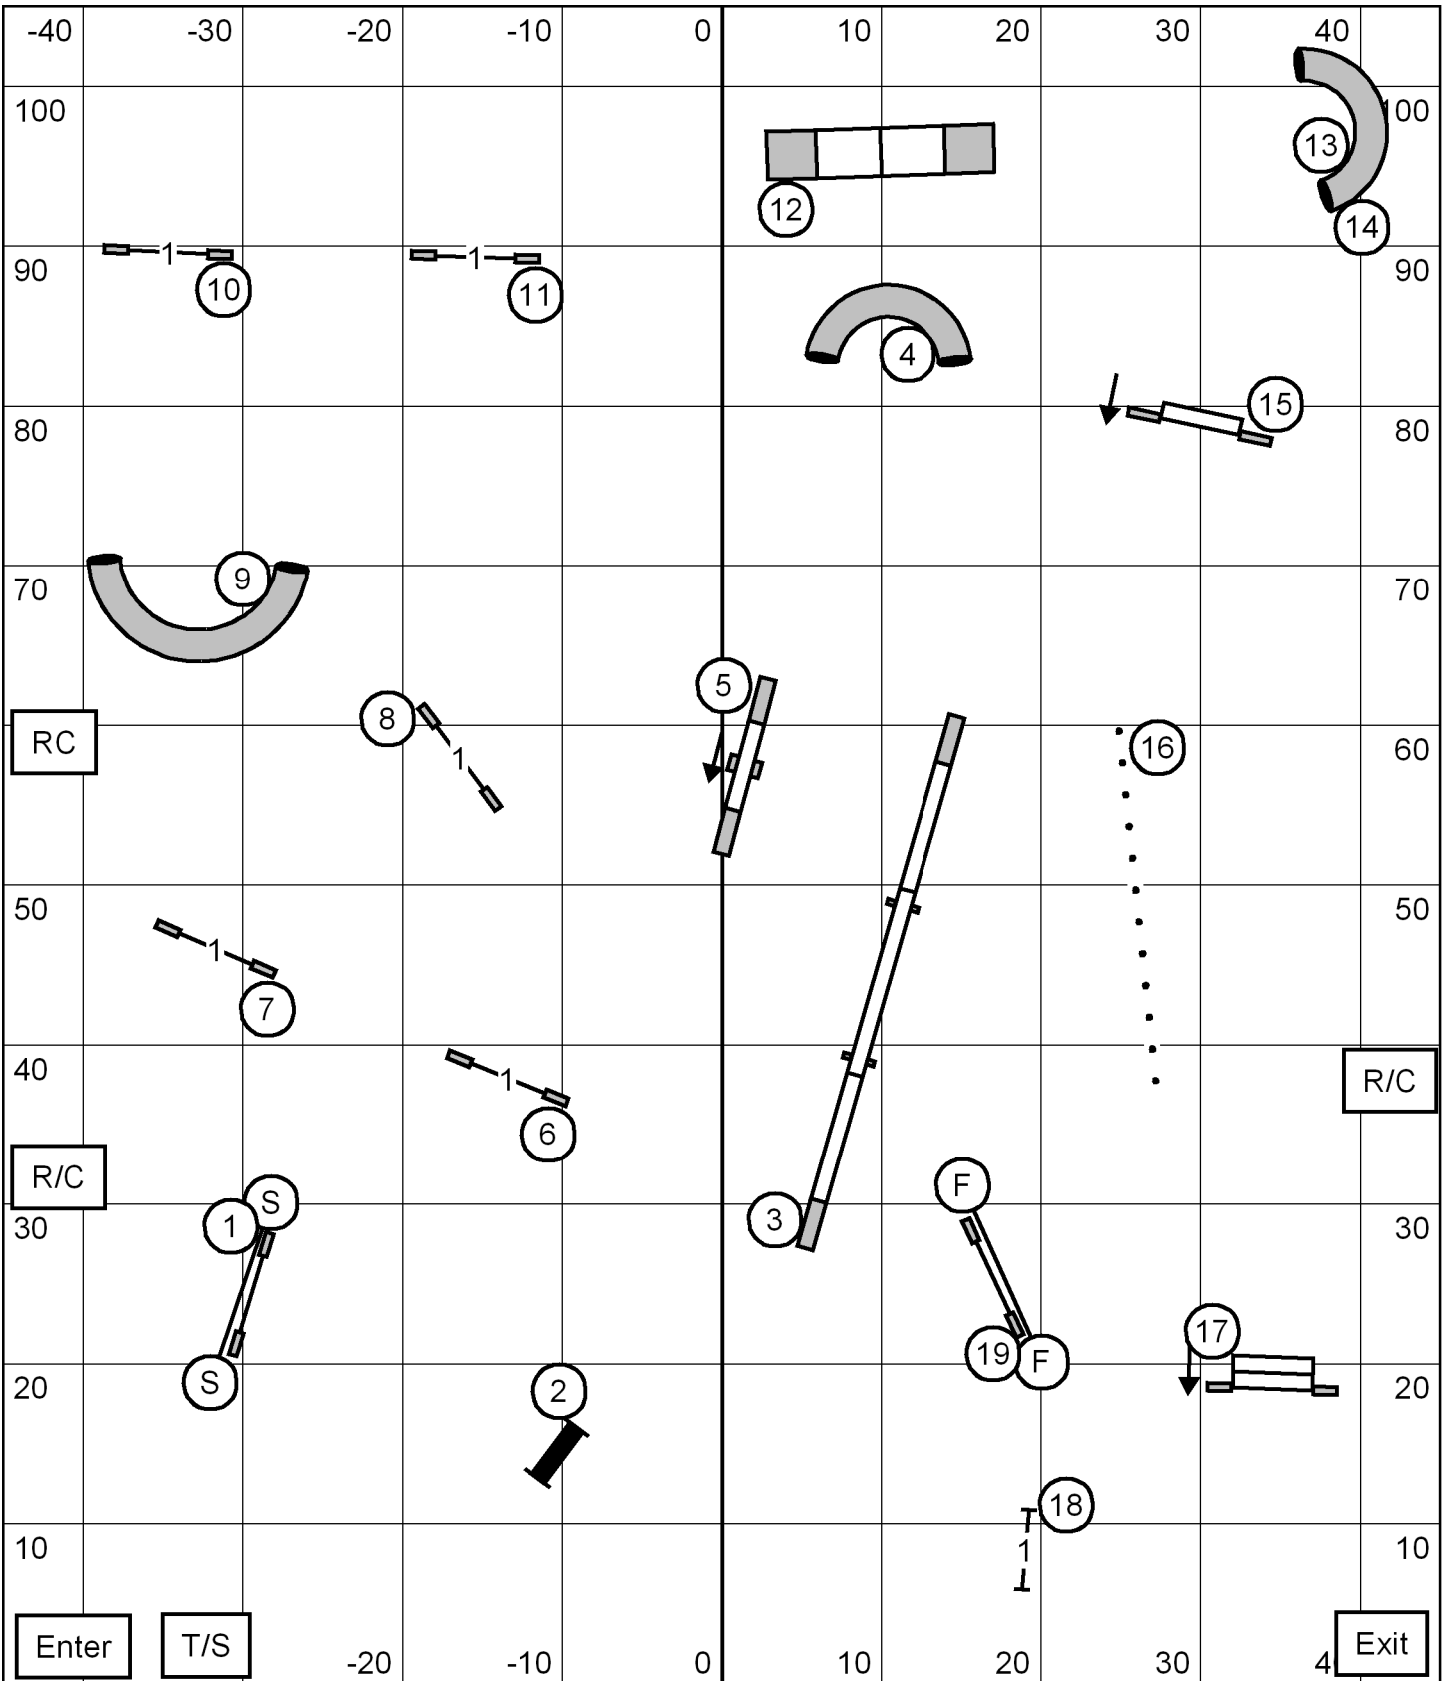

United States Australian Shepherd Association
PREMIER STANDARD
Sunday April 17, 2022
Rick Fyfe