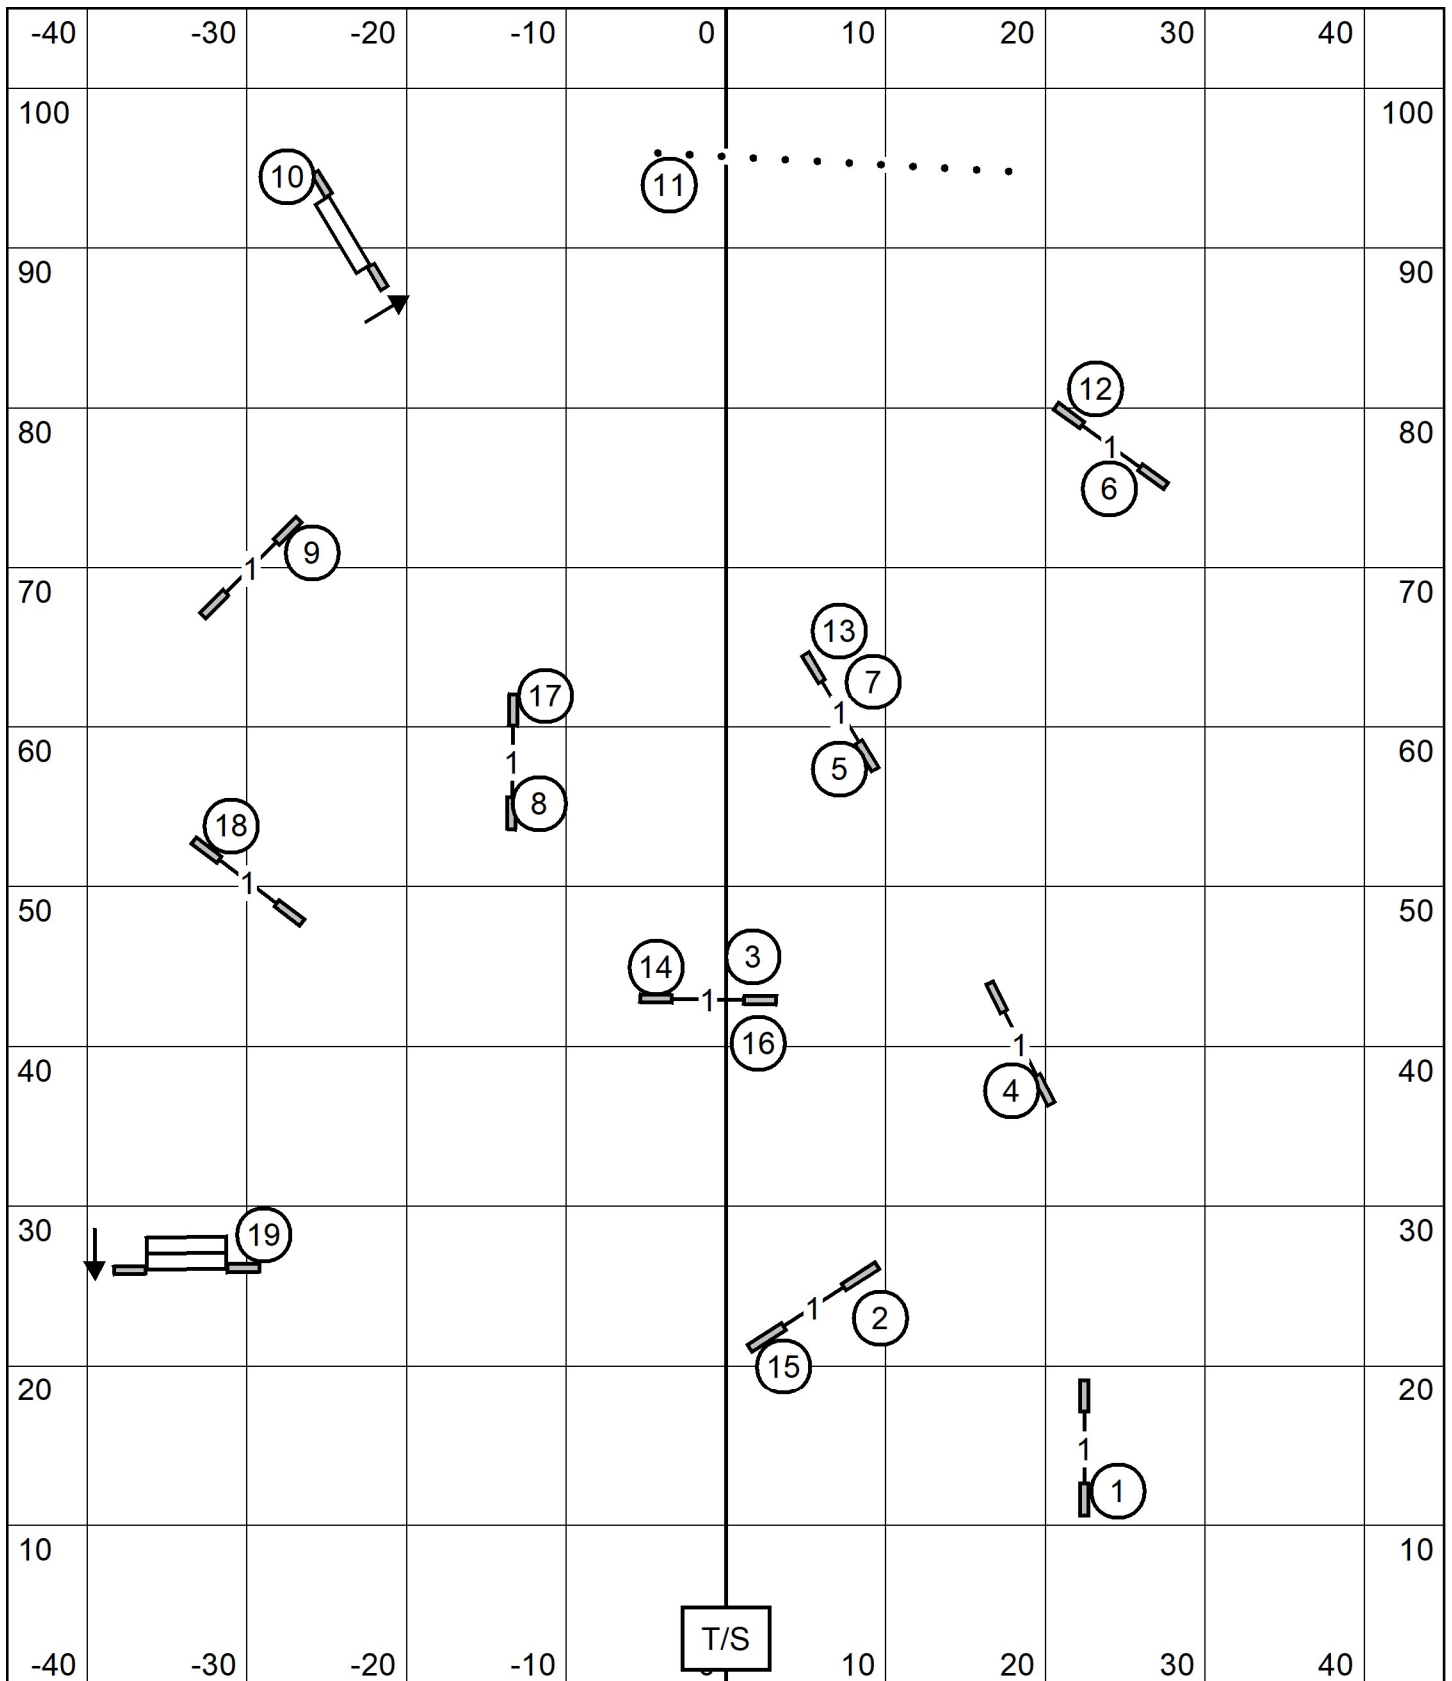

United States Australian Shepherd Assoc Grey Summit, MO
Indoors on Turf 90 x 105
Premier JWW April 17, 2022
Christie Bowers