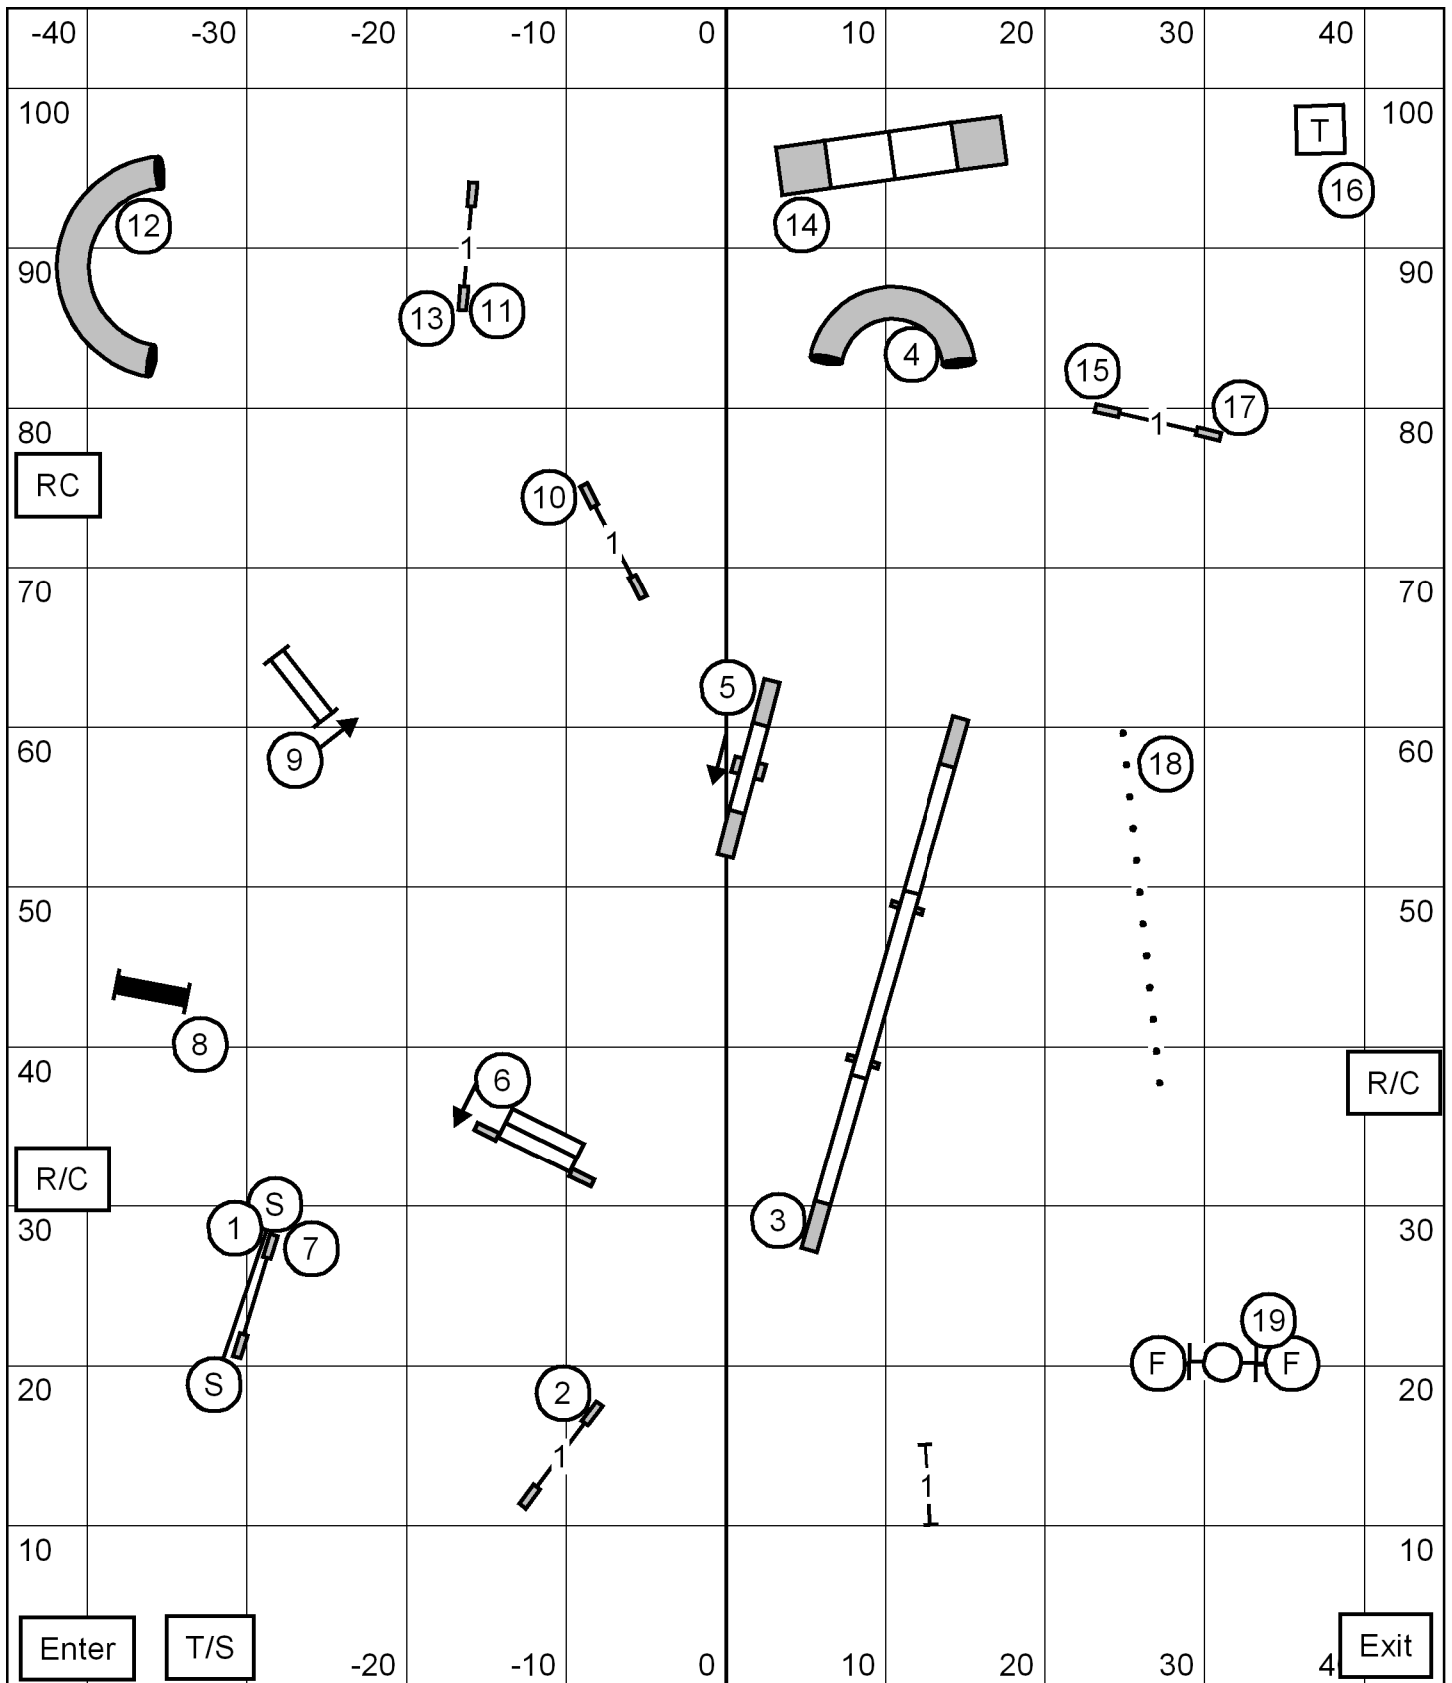

United States Australian Shepherd Association
MASTER/EXCELLENT STANDARD
Sunday April 17, 2022
Rick Fyfe