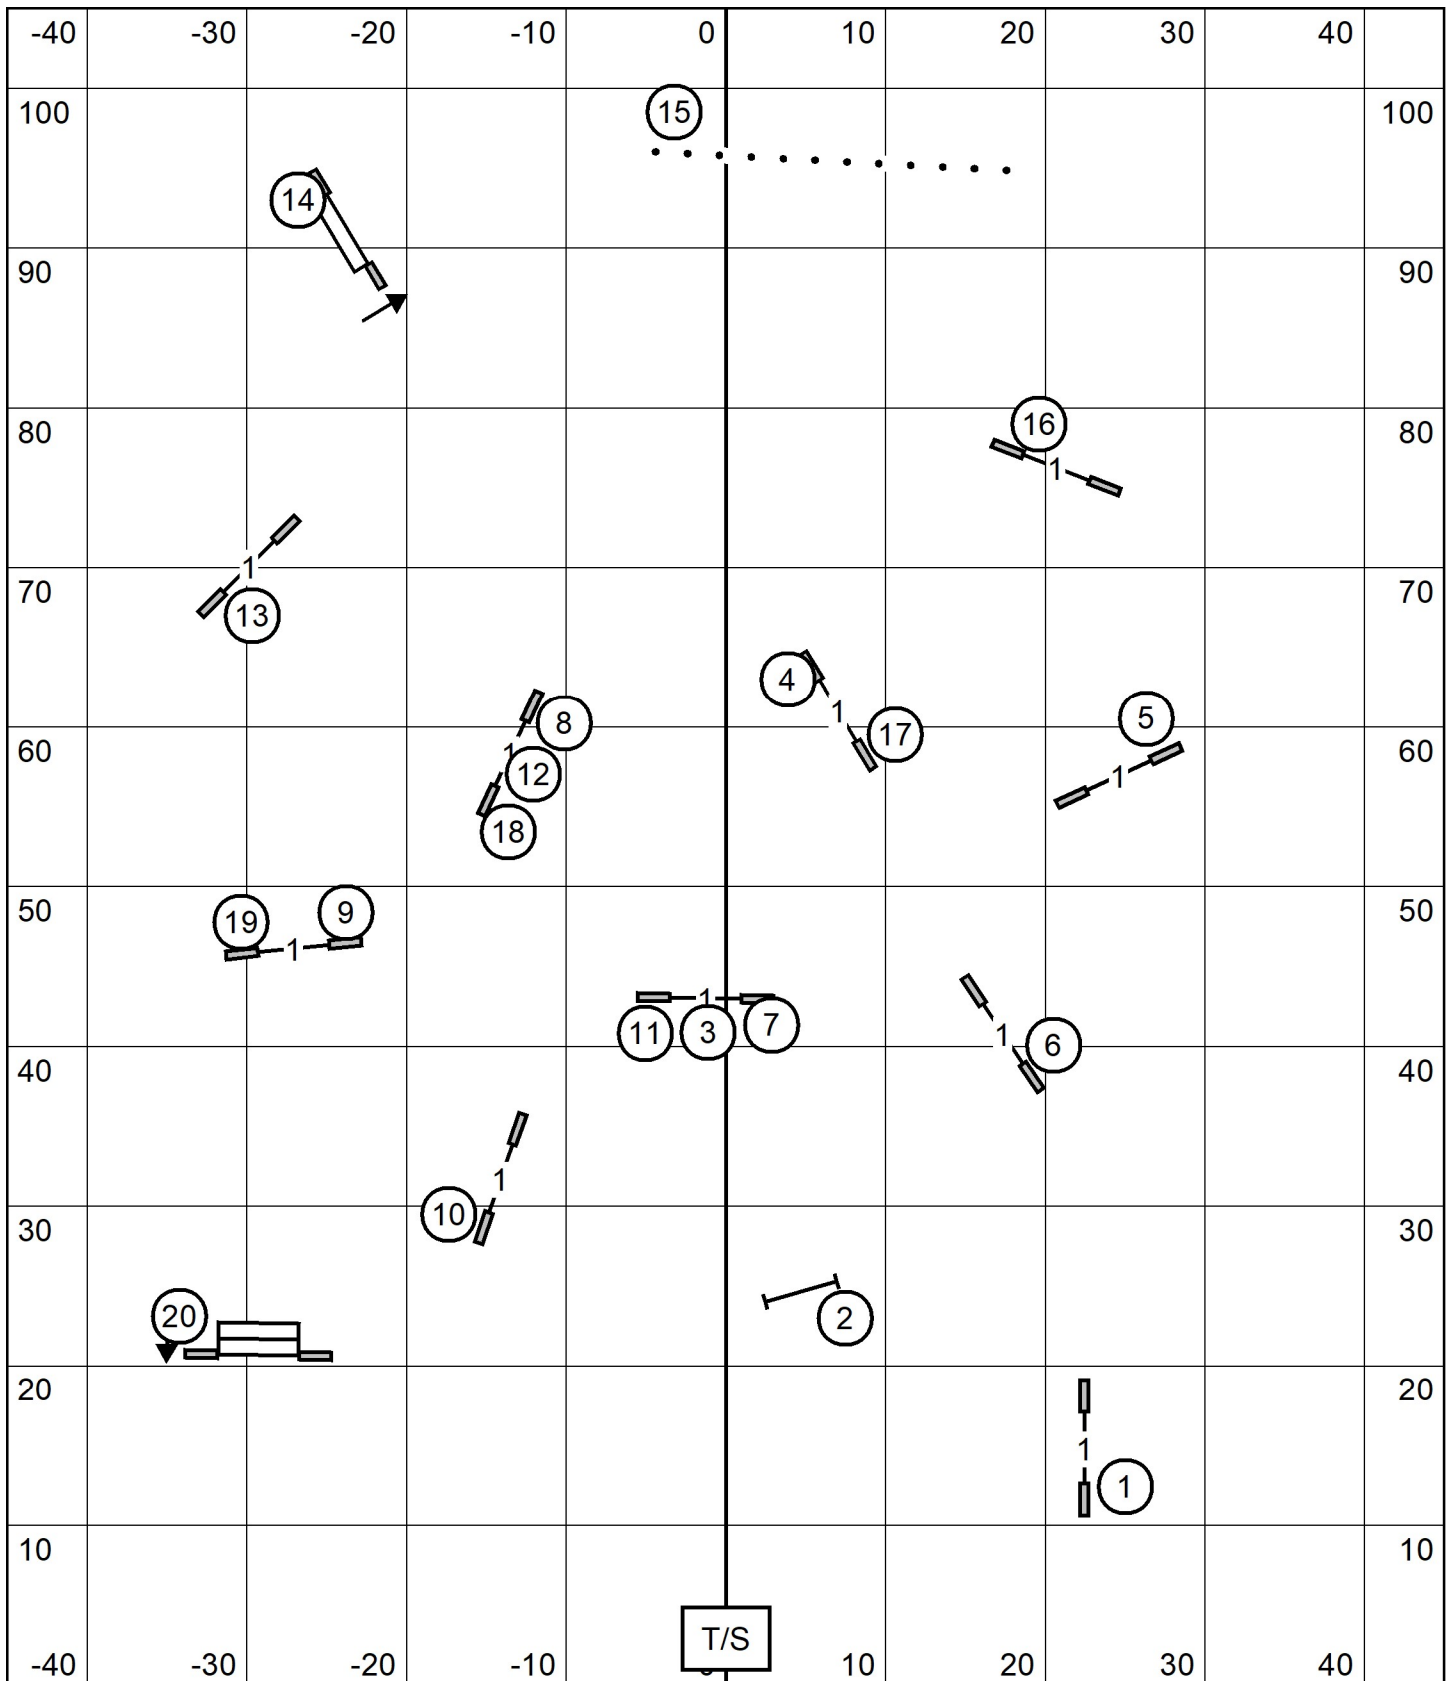

enter

United States Australian Shepherd Assoc Grey Summit, MO
 Indoors on Turf 90 x 105
 Novice JWW April 17, 2022
 Christie Bowers

United States Australian Shepherd Assoc Grey Summit, MO
 Indoors on Turf 90 x 105
 Open JWW April 17, 2022
 Christie Bowers