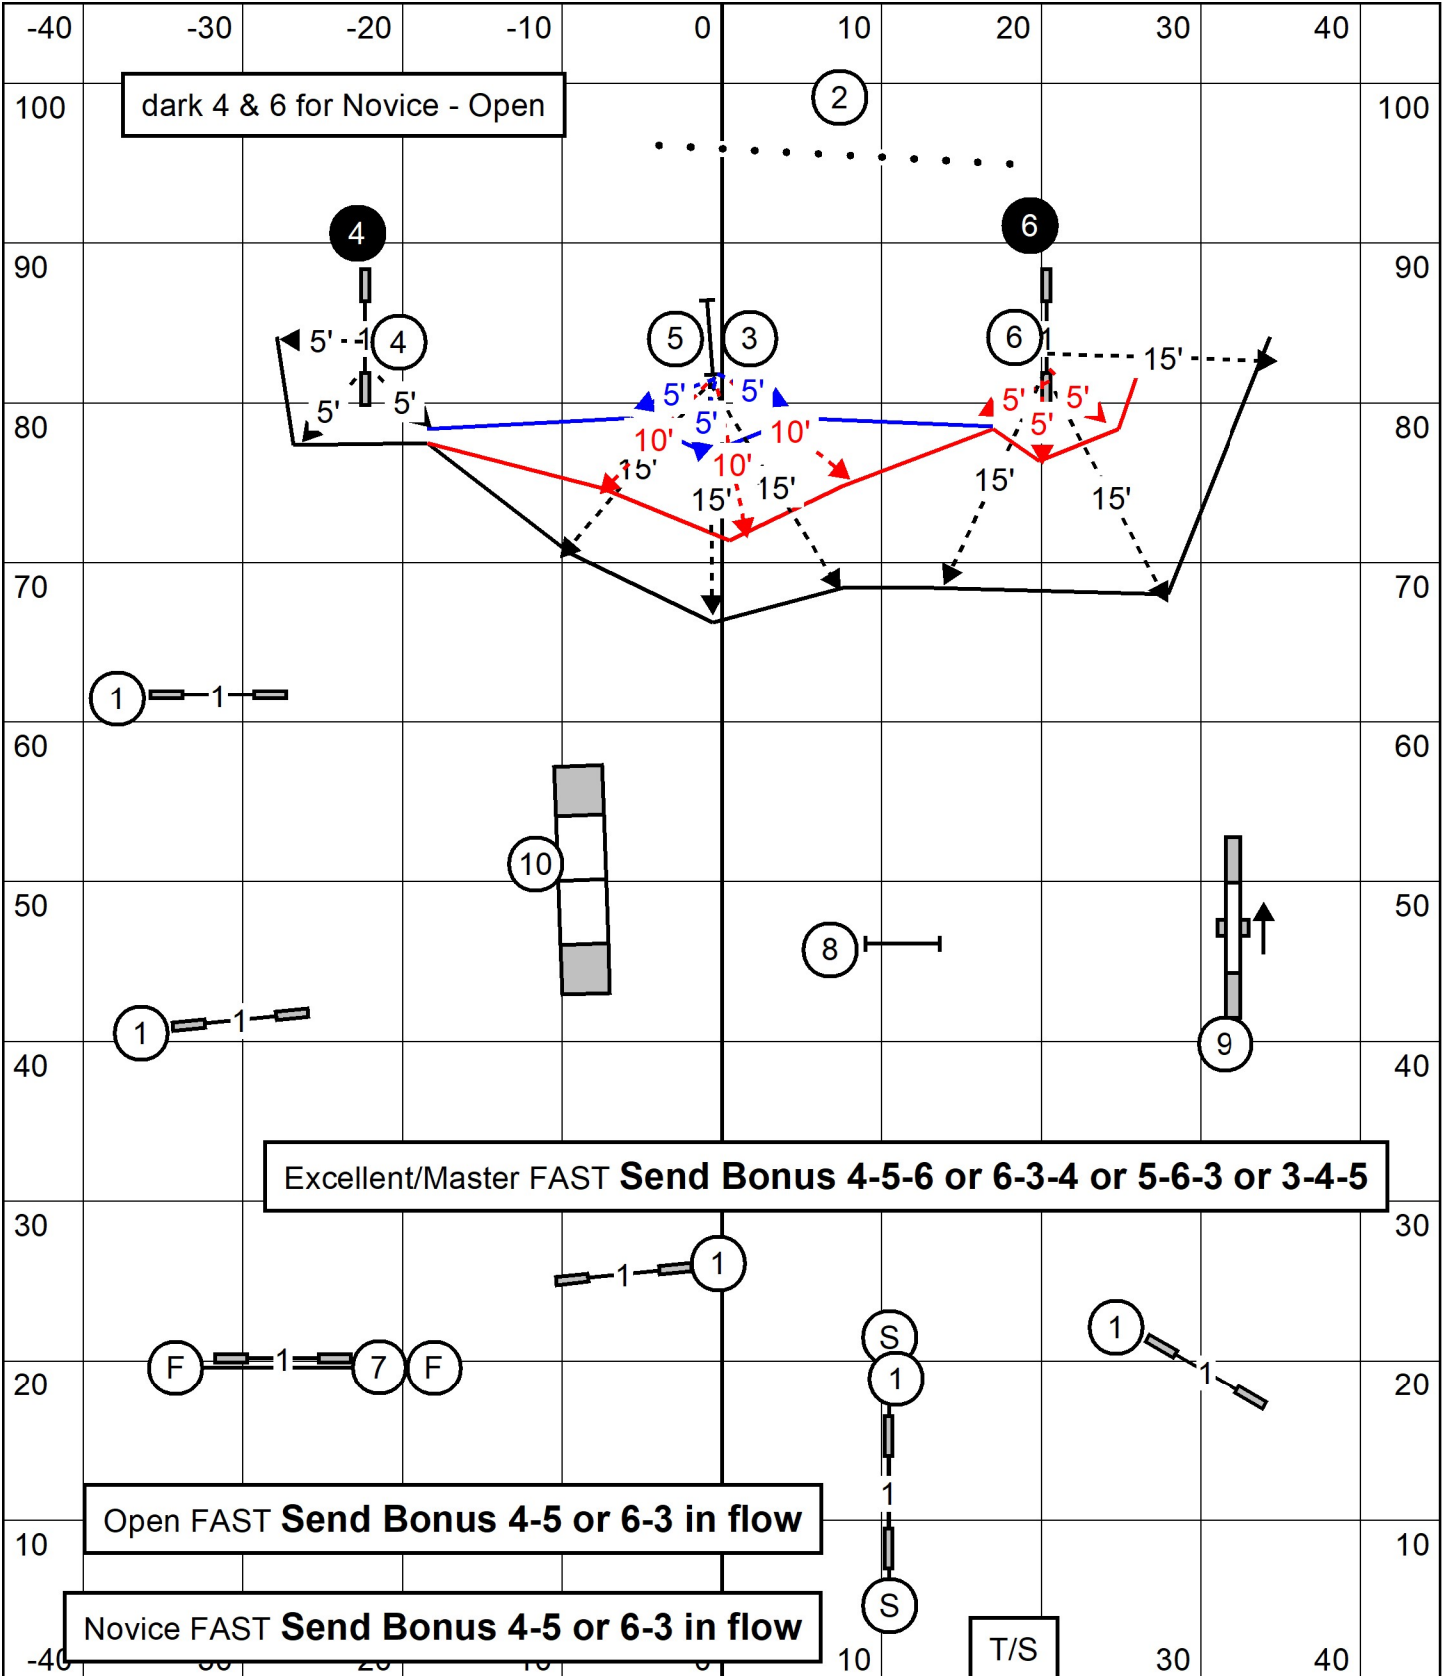

exit

United States Australian Shepherd Assoc Grey Summit, MO
Indoors on Turf 90 x 105
FAST April 17, 2022
Christie Bowers

enter