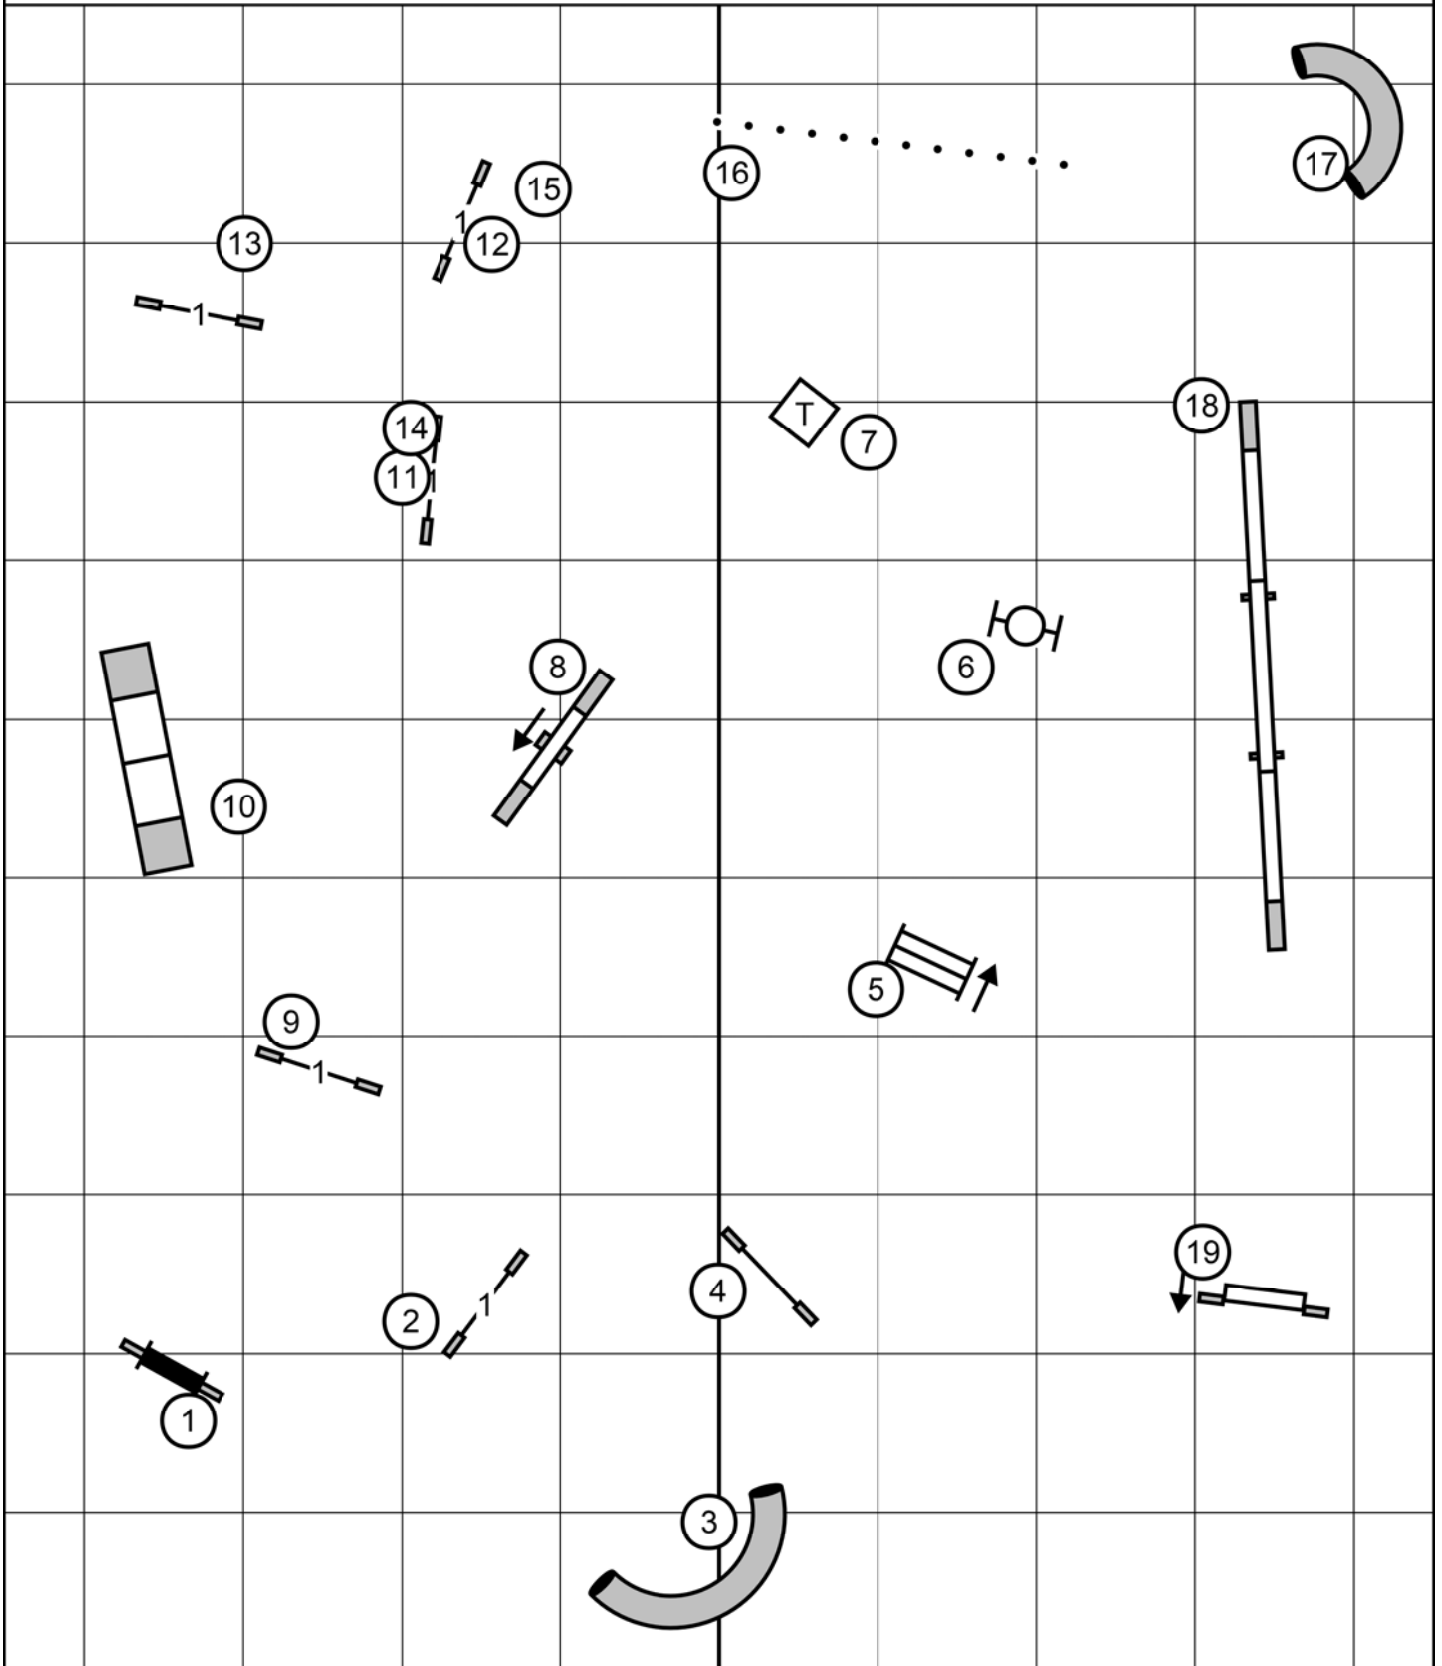

Missouri Rhineland Kennel Club
MASTER EXCELLENT JWW

Sunday, July 2, 2023
Terri Everline

Next dog on line at tunnel 18

Missouri Rhineland Kennel Club
MASTER EXCELLENT STANDARD

Sunday, July 2, 2023
Terri Everline

Next dog on line at exit of second tunnel

Missouri Rhineland Kennel Club

NOVICE JWW

Sunday, July 2, 2023

Terri Everline

Next dog on line after weaves

Missouri Rhineland Kennel Club
NOVICE STANDARD

Sunday, July 2, 2023
Terri Everline

Next dog on line at 12

Missouri Rhineland Kennel Club

OPEN JWW

Sunday, July 2, 2023

Terri Everline

Next dog on line at exit of tunnel 15

Missouri Rhineland Kennel Club

OPEN STANDARD

Sunday, July 2, 2023

Terri Everline

Next dog on line at exit of second tunnel

Missouri Rhineland Kennel Club

TIME 2 BEAT

Sunday, July 2, 2023

Terri Everline

Next dog on line at weaves