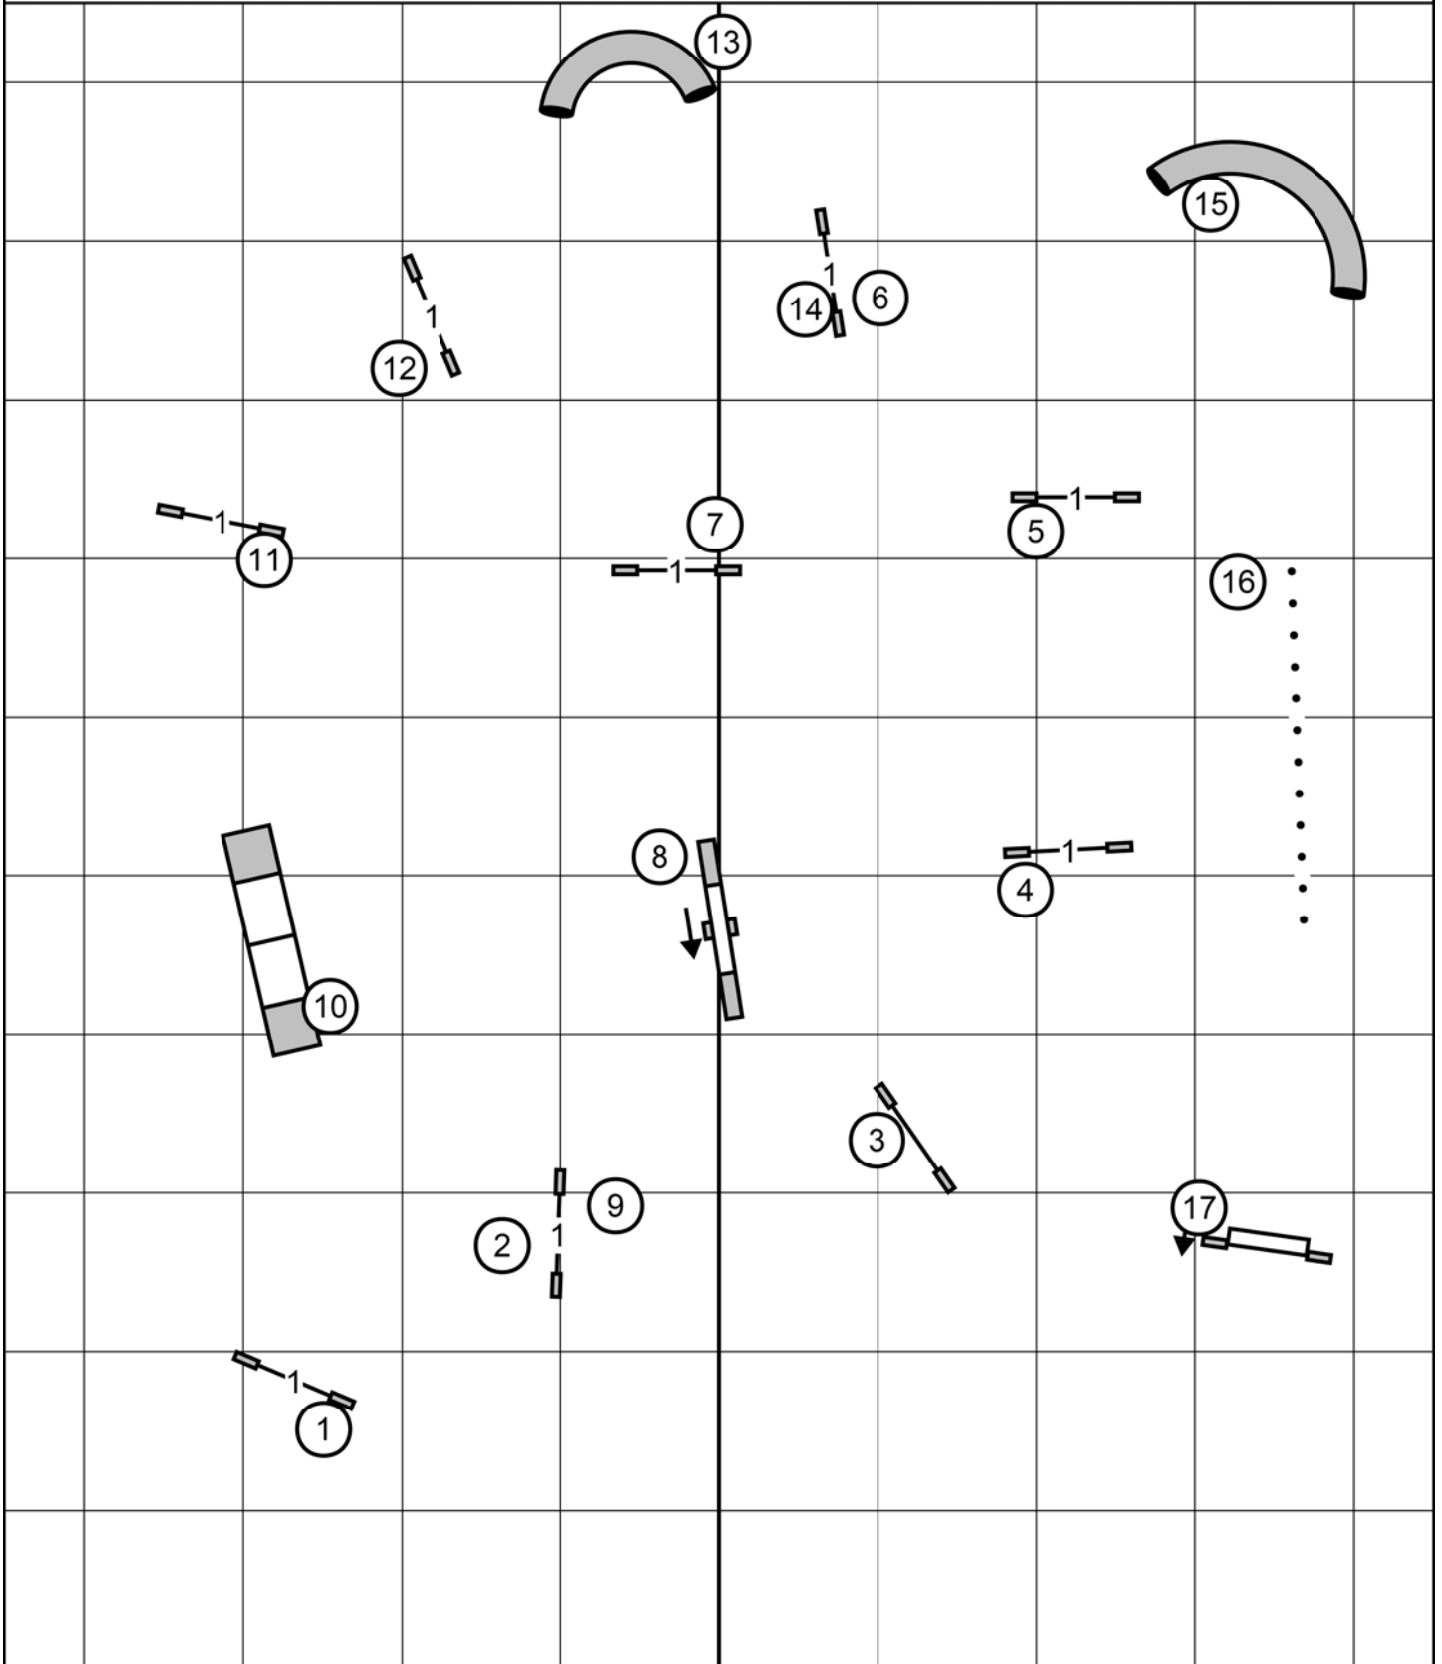

Missouri Rhineland Kennel Club
MASTER EXCELLENT JWW

Sunday, July 2, 2023
Terri Everline

Next dog on line at tunnel 18

Missouri Rhineland Kennel Club
MASTER EXCELLENT STANDARD

Sunday, July 2, 2023
Terri Everline

Next dog on line at exit of second tunnel

Missouri Rhineland Kennel Club

NOVICE JWW

Sunday, July 2, 2023

Terri Everline

Next dog on line after weaves

Missouri Rhineland Kennel Club
NOVICE STANDARD

Sunday, July 2, 2023
Terri Everline

Next dog on line at 12

Missouri Rhineland Kennel Club

OPEN JWW

Sunday, July 2, 2023

Terri Everline

Next dog on line at exit of tunnel 15

Missouri Rhineland Kennel Club

OPEN STANDARD

Sunday, July 2, 2023

Terri Everline

Next dog on line at exit of second tunnel

Missouri Rhineland Kennel Club

TIME 2 BEAT

Sunday, July 2, 2023

Terri Everline

Next dog on line at weaves