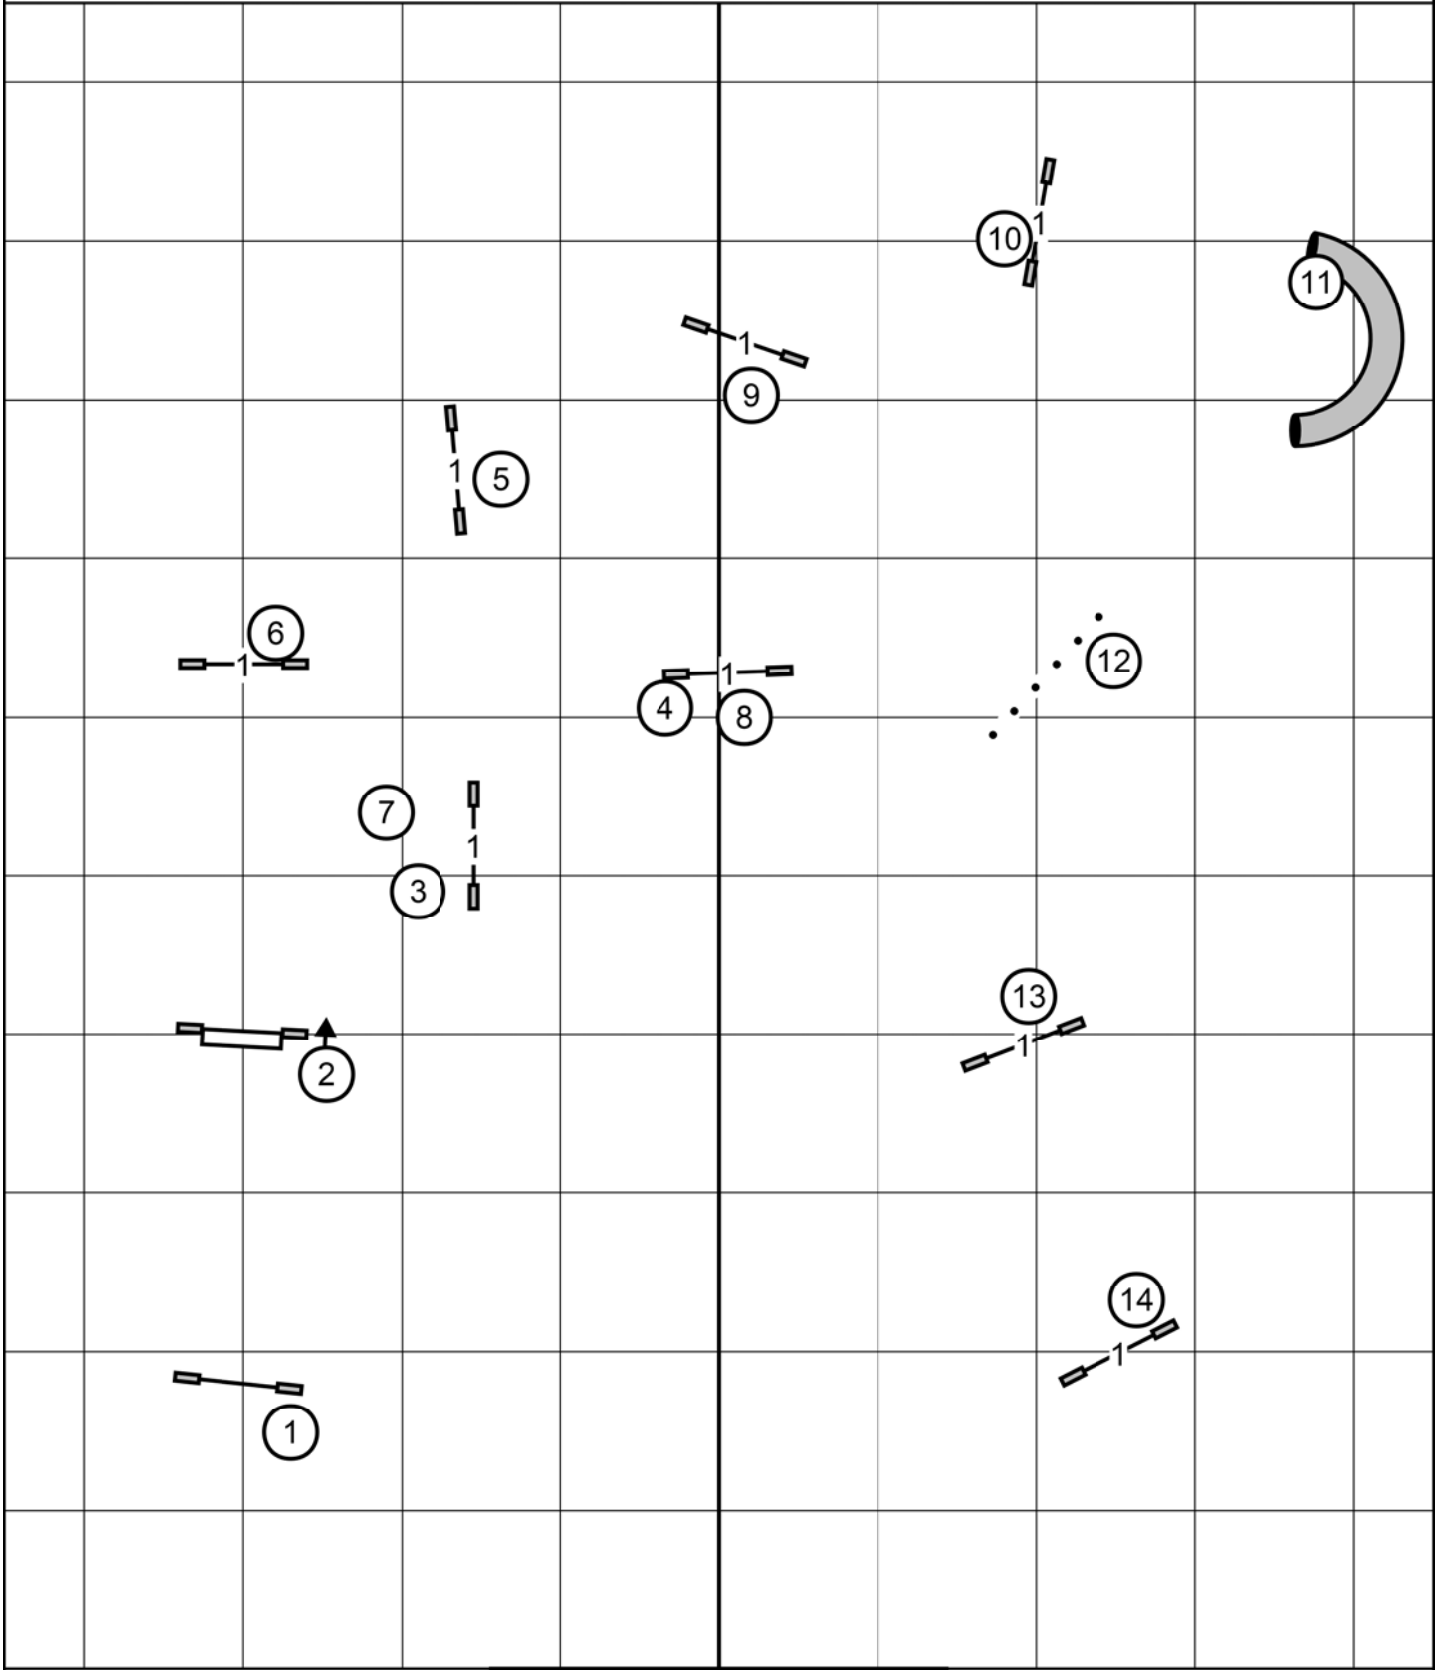

Missouri Rhineland Kennel Club
MASTER EXCELLENT JWW

Sunday, July 2, 2023
Terri Everline

Next dog on line at tunnel 18

Missouri Rhineland Kennel Club
MASTER EXCELLENT STANDARD

Sunday, July 2, 2023
Terri Everline

Next dog on line at exit of second tunnel

Missouri Rhineland Kennel Club

NOVICE JWW

Sunday, July 2, 2023

Terri Everline

Next dog on line after weaves

Missouri Rhineland Kennel Club
NOVICE STANDARD

Sunday, July 2, 2023
Terri Everline

Next dog on line at 12

Missouri Rhineland Kennel Club

OPEN JWW

Sunday, July 2, 2023

Terri Everline

Next dog on line at exit of tunnel 15

Missouri Rhineland Kennel Club

OPEN STANDARD

Sunday, July 2, 2023

Terri Everline

Next dog on line at exit of second tunnel

Missouri Rhineland Kennel Club

TIME 2 BEAT

Sunday, July 2, 2023

Terri Everline

Next dog on line at weaves