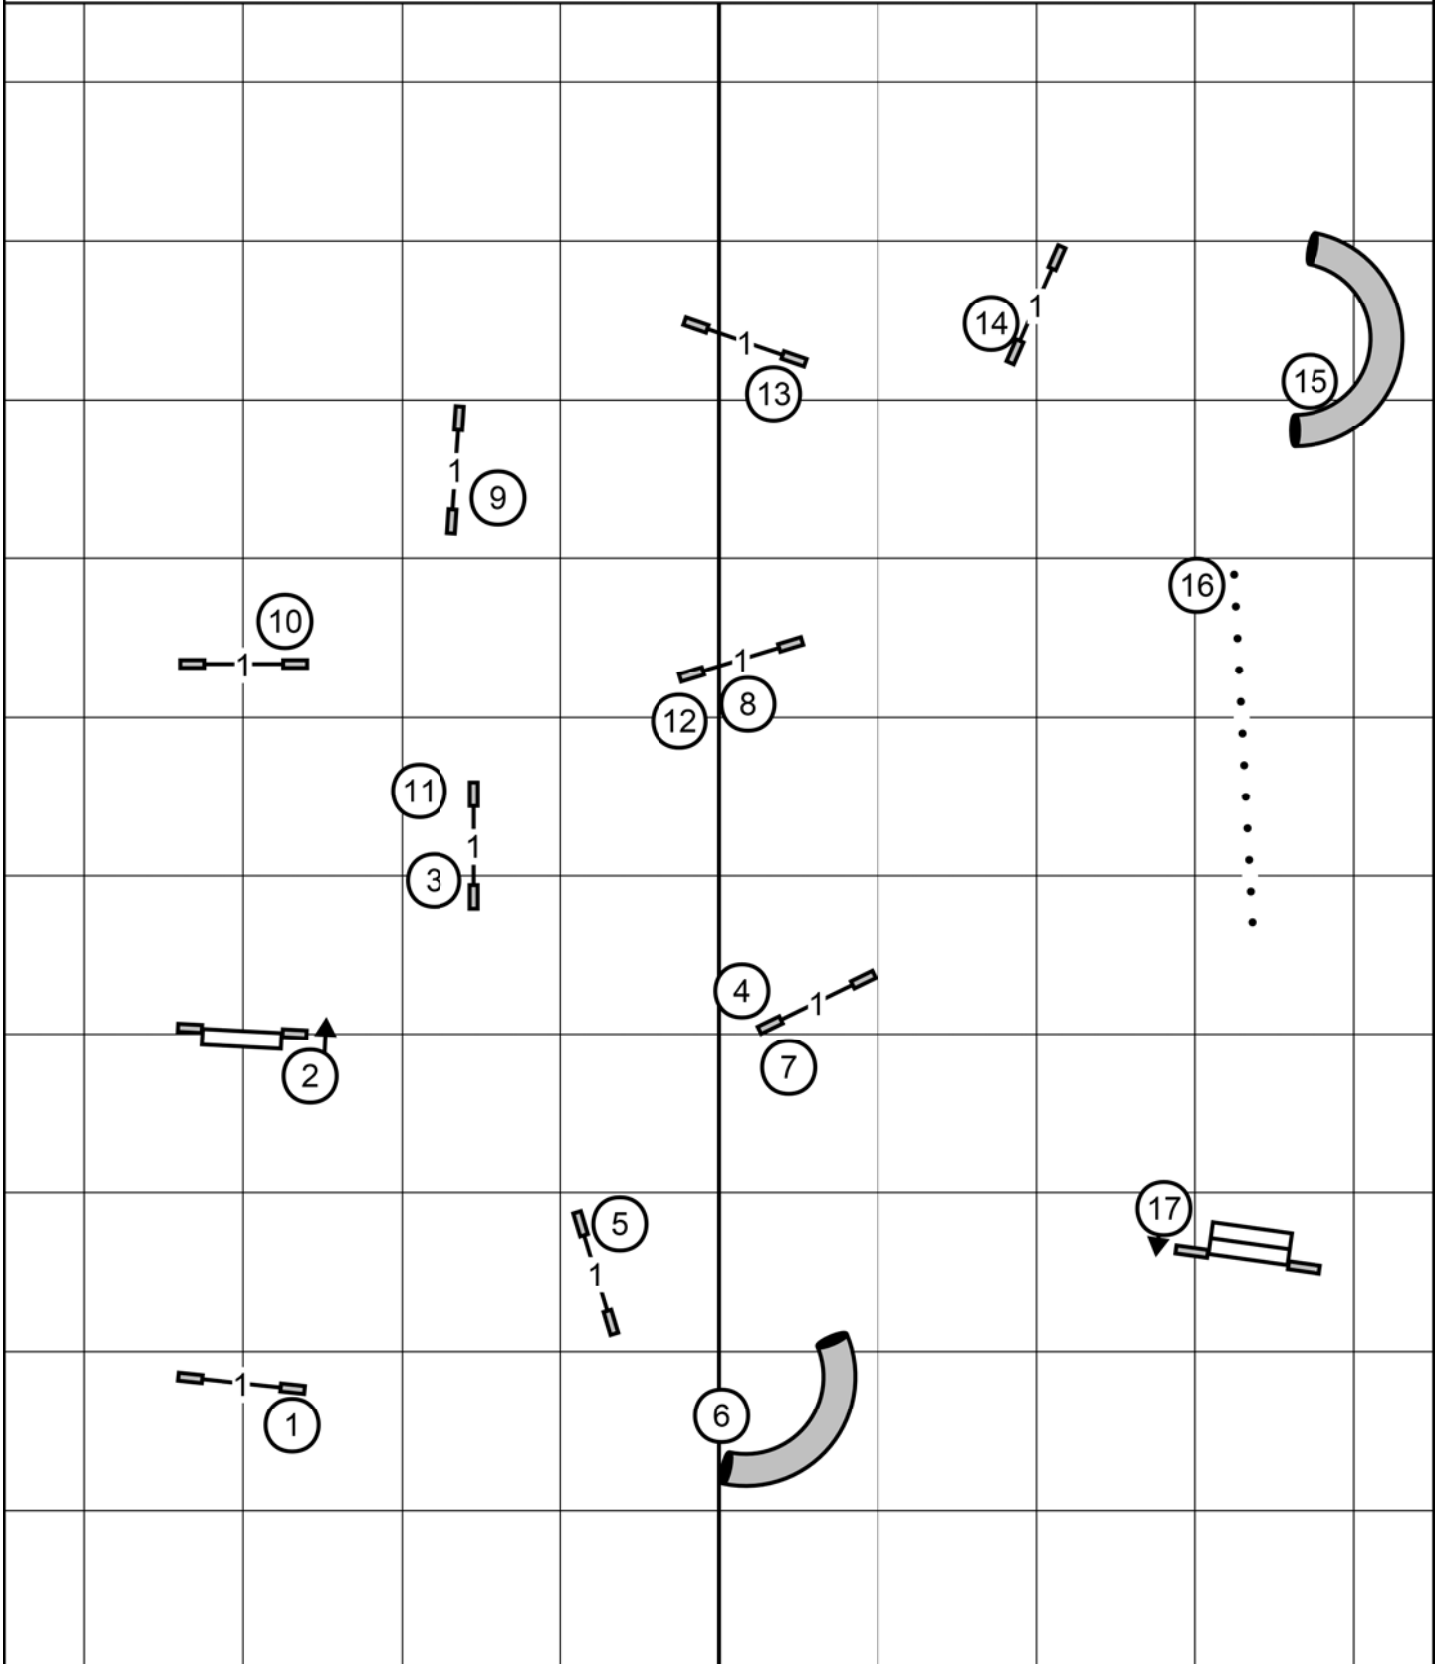

Missouri Rhineland Kennel Club
MASTER EXCELLENT JWW

Sunday, July 2, 2023
Terri Everline

Next dog on line at tunnel 18

Missouri Rhineland Kennel Club
MASTER EXCELLENT STANDARD

Sunday, July 2, 2023
Terri Everline

Next dog on line at exit of second tunnel

Missouri Rhineland Kennel Club

NOVICE JWW

Sunday, July 2, 2023

Terri Everline

Next dog on line after weaves

Missouri Rhineland Kennel Club
NOVICE STANDARD

Sunday, July 2, 2023
Terri Everline

Next dog on line at 12

Missouri Rhineland Kennel Club

OPEN JWW

Sunday, July 2, 2023

Terri Everline

Next dog on line at exit of tunnel 15

Missouri Rhineland Kennel Club

OPEN STANDARD

Sunday, July 2, 2023

Terri Everline

Next dog on line at exit of second tunnel

Missouri Rhineland Kennel Club

TIME 2 BEAT

Sunday, July 2, 2023

Terri Everline

Next dog on line at weaves