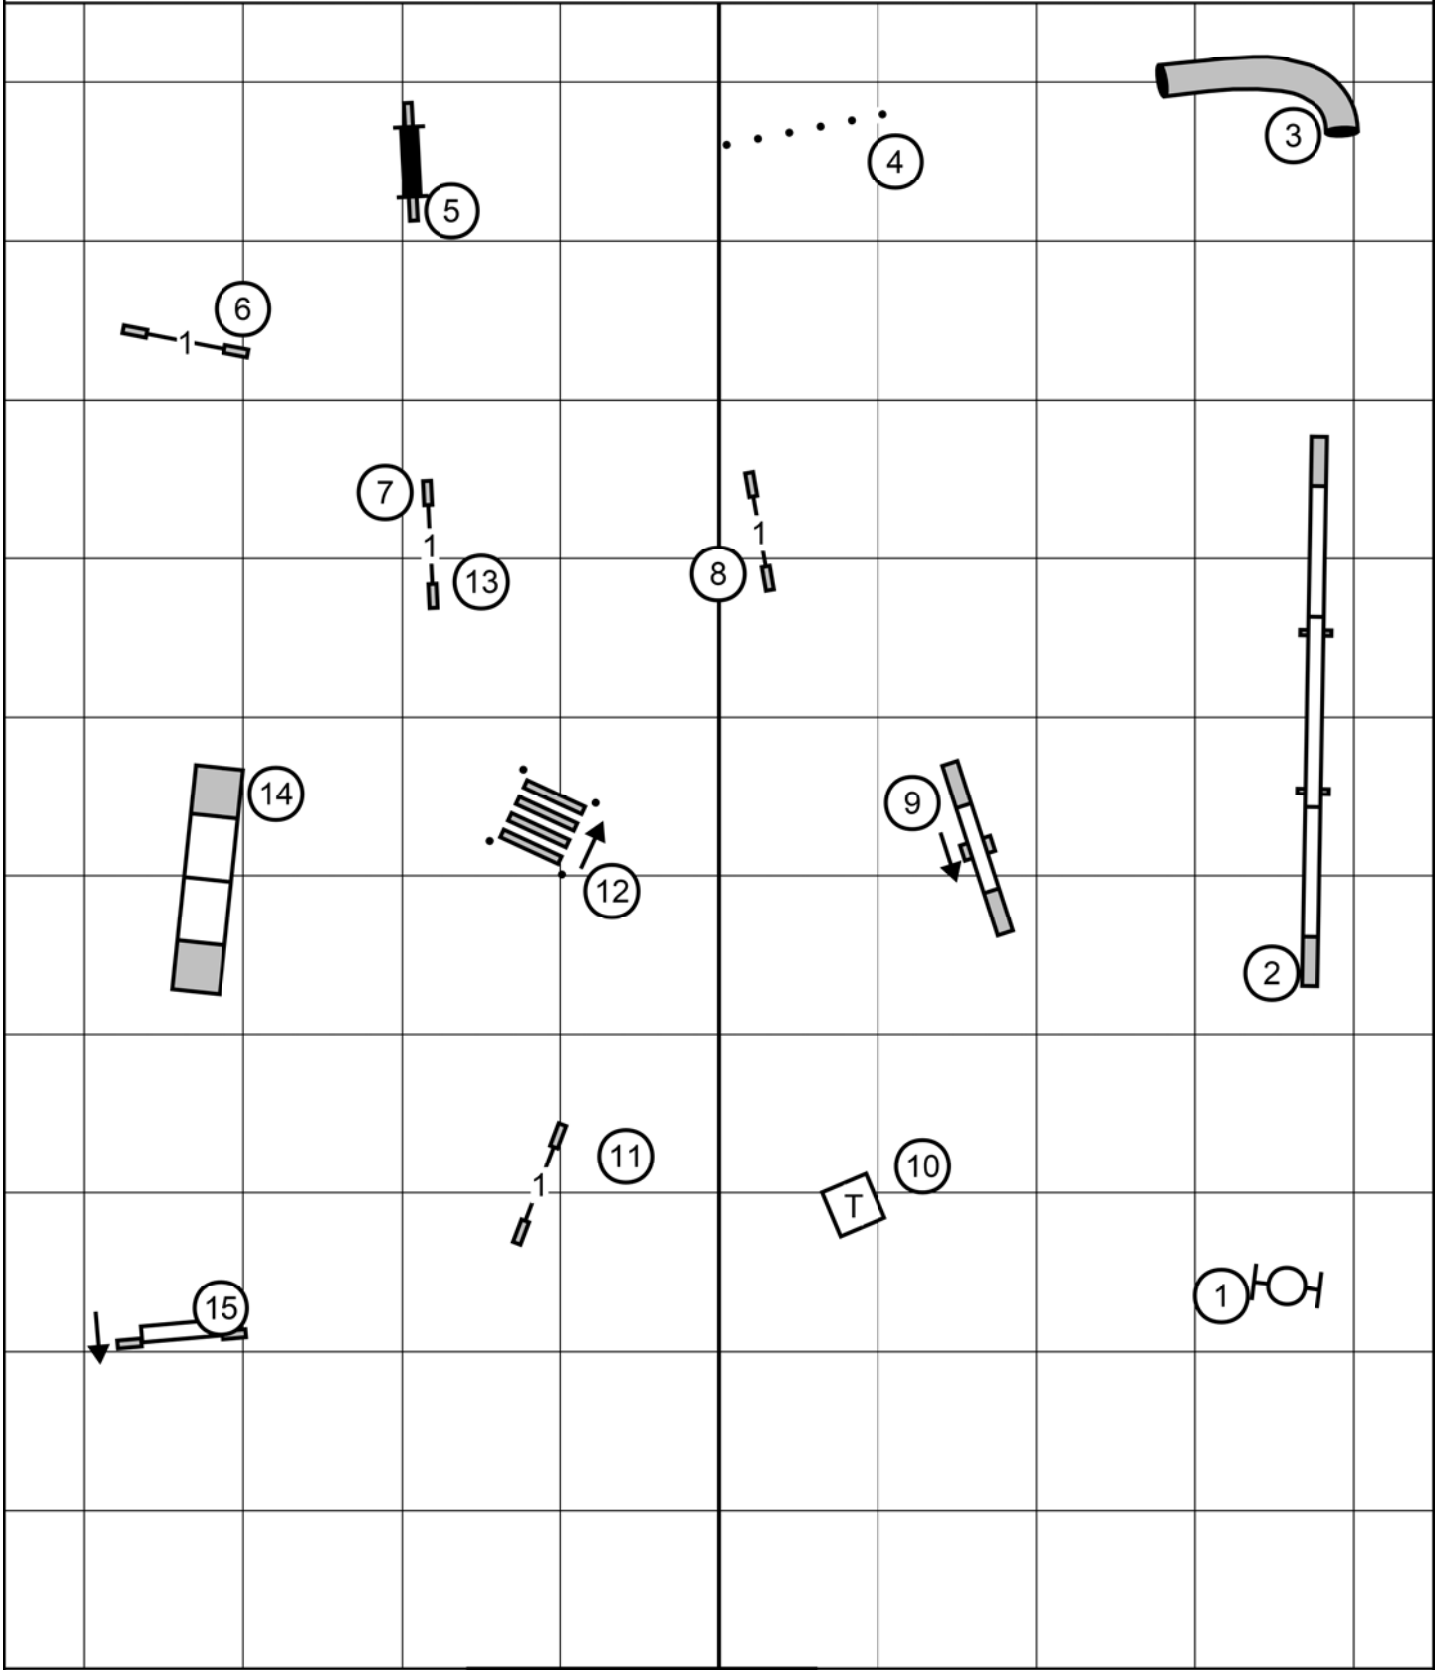

Missouri Rhineland Kennel Club
MASTER EXCELLENT JWW

Sunday, July 2, 2023
Terri Everline

Next dog on line at tunnel 18

Missouri Rhineland Kennel Club
MASTER EXCELLENT STANDARD

Sunday, July 2, 2023
Terri Everline

Next dog on line at exit of second tunnel

Missouri Rhineland Kennel Club

NOVICE JWW

Sunday, July 2, 2023

Terri Everline

Next dog on line after weaves

Missouri Rhineland Kennel Club
NOVICE STANDARD

Sunday, July 2, 2023
Terri Everline

Next dog on line at 12

Missouri Rhineland Kennel Club

OPEN JWW

Sunday, July 2, 2023

Terri Everline

Next dog on line at exit of tunnel 15

Missouri Rhineland Kennel Club

OPEN STANDARD

Sunday, July 2, 2023

Terri Everline

Next dog on line at exit of second tunnel

Missouri Rhineland Kennel Club

TIME 2 BEAT

Sunday, July 2, 2023

Terri Everline

Next dog on line at weaves