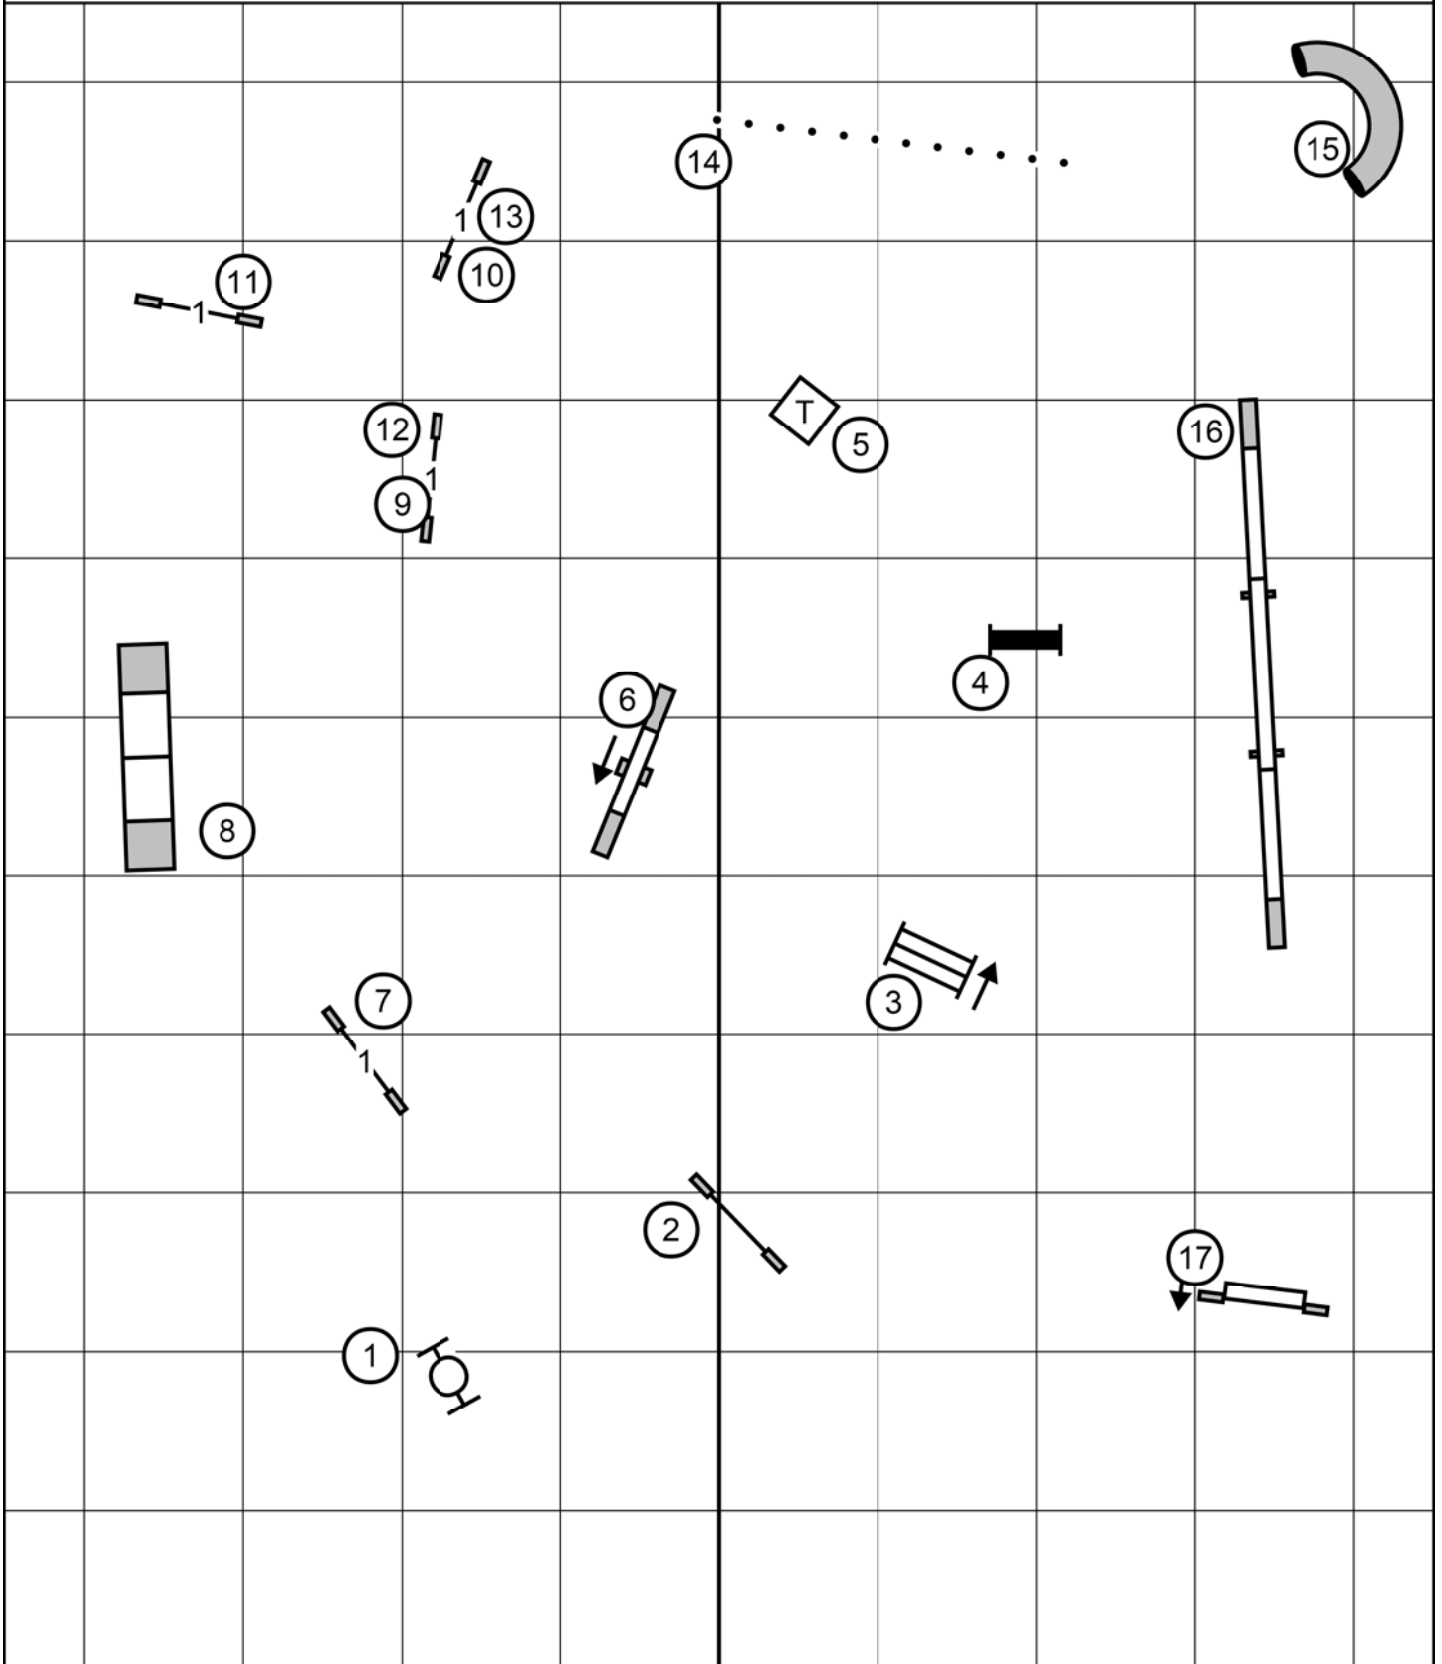

Missouri Rhineland Kennel Club
MASTER EXCELLENT JWW

Sunday, July 2, 2023
Terri Everline

Next dog on line at tunnel 18

Missouri Rhineland Kennel Club
MASTER EXCELLENT STANDARD

Sunday, July 2, 2023
Terri Everline

Next dog on line at exit of second tunnel

Missouri Rhineland Kennel Club

NOVICE JWW

Sunday, July 2, 2023

Terri Everline

Next dog on line after weaves

Missouri Rhineland Kennel Club
NOVICE STANDARD

Sunday, July 2, 2023
Terri Everline

Next dog on line at 12

Missouri Rhineland Kennel Club

OPEN JWW

Sunday, July 2, 2023

Terri Everline

Next dog on line at exit of tunnel 15

Missouri Rhineland Kennel Club

OPEN STANDARD

Sunday, July 2, 2023

Terri Everline

Next dog on line at exit of second tunnel

Missouri Rhineland Kennel Club

TIME 2 BEAT

Sunday, July 2, 2023

Terri Everline

Next dog on line at weaves