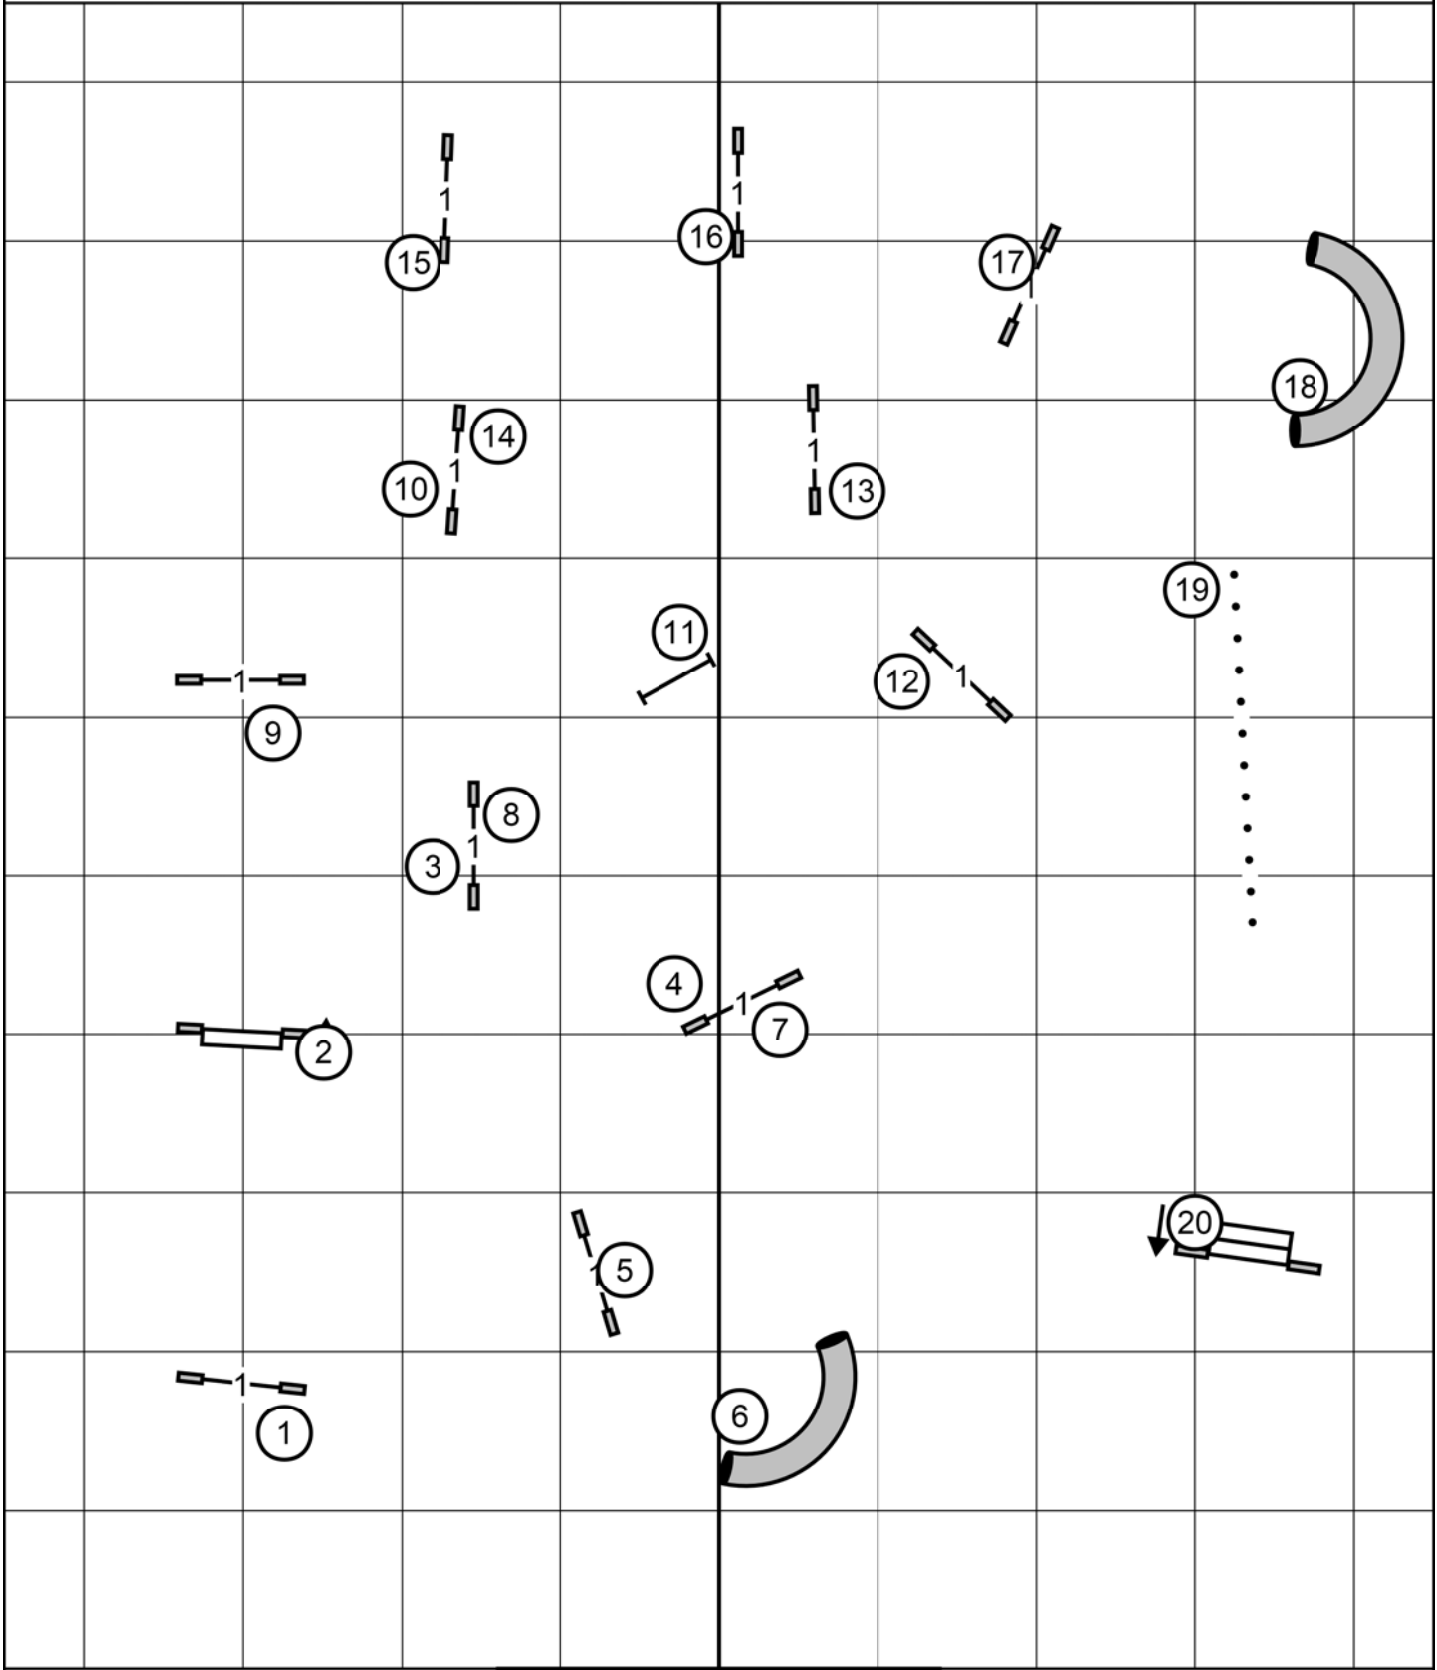

Missouri Rhineland Kennel Club
MASTER EXCELLENT JWW

Sunday, July 2, 2023
Terri Everline

Next dog on line at tunnel 18

Missouri Rhineland Kennel Club
MASTER EXCELLENT STANDARD

Sunday, July 2, 2023
Terri Everline

Next dog on line at exit of second tunnel

Missouri Rhineland Kennel Club

NOVICE JWW

Sunday, July 2, 2023

Terri Everline

Next dog on line after weaves

Missouri Rhineland Kennel Club
NOVICE STANDARD

Sunday, July 2, 2023
Terri Everline

Next dog on line at 12

Missouri Rhineland Kennel Club

OPEN JWW

Sunday, July 2, 2023

Terri Everline

Next dog on line at exit of tunnel 15

Missouri Rhineland Kennel Club

OPEN STANDARD

Sunday, July 2, 2023

Terri Everline

Next dog on line at exit of second tunnel

Missouri Rhineland Kennel Club

TIME 2 BEAT

Sunday, July 2, 2023

Terri Everline

Next dog on line at weaves