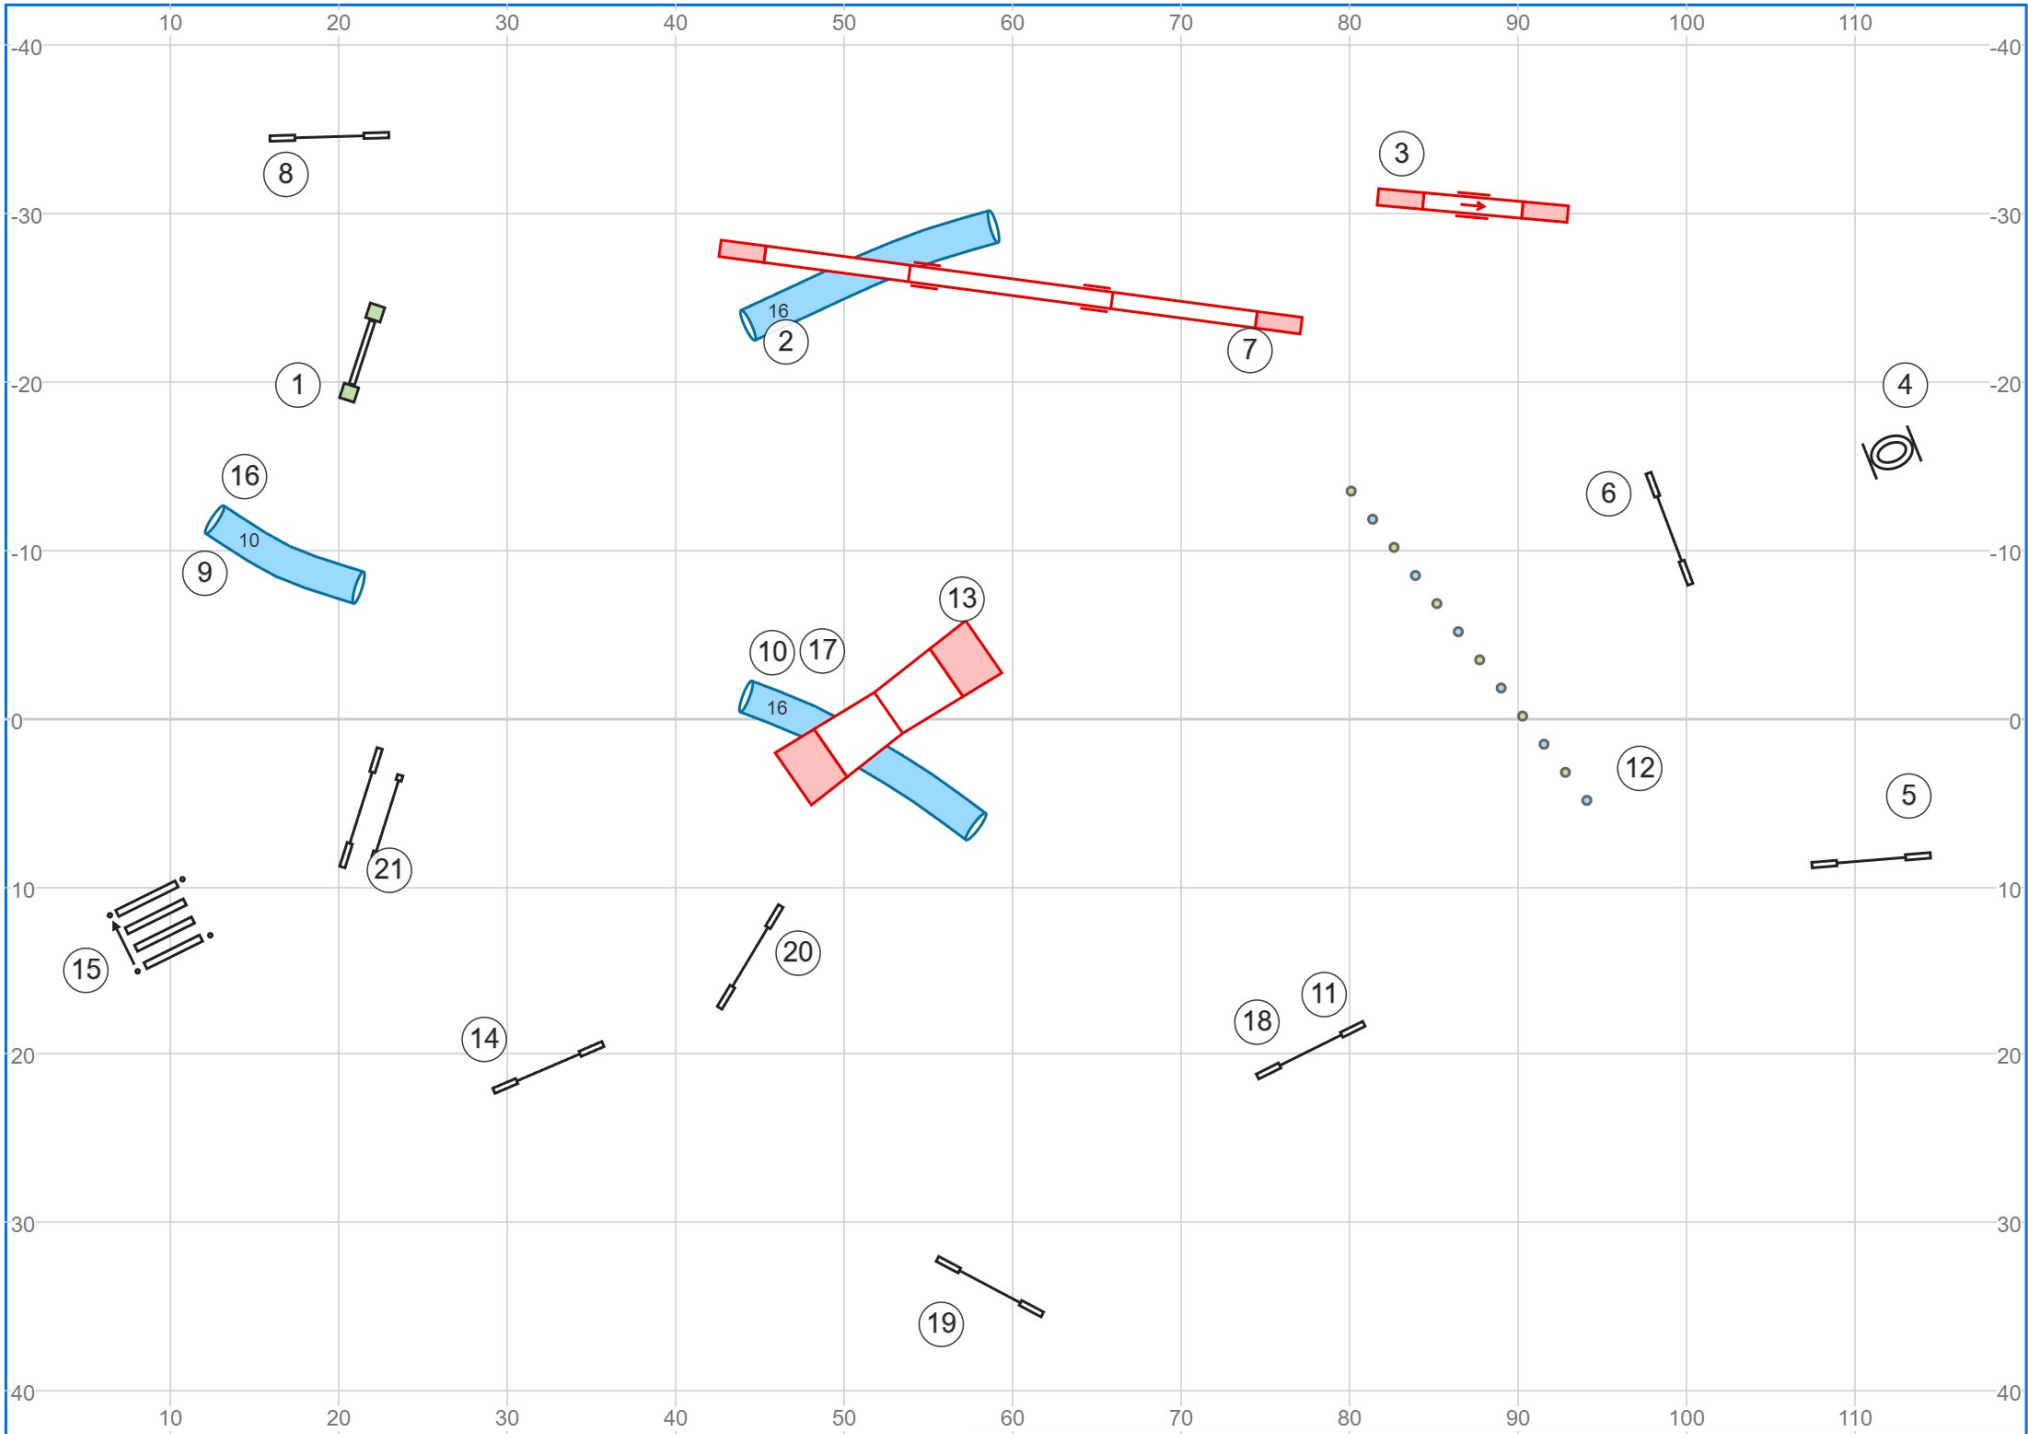

10/1/23 Greater St. Louis - Jumping 3 - Designer:Reetta Pirttikoski / Judge:Cherrie Treber

Sep 21, 2023 8:57 PM (v8:11.0)

Path length (ft):599.9

www.smarteragility.com

85x120

Novice Jumpers w/Weaves

#1

Greater St. Louis Agility Club

Glen Carbon, IL

Sunday, Oct. 1, 2023

Judge: Cherrie Treber

85x120

Open Jumpers w/Weaves

#2

Greater St. Louis Agility Club
Glen Carbon, IL

Sunday, Oct. 1, 2023

Judge: Cherrie Treber

85x120

Excellent/Masters Jumpers w/Weaves

#3

Greater St. Louis Agility Club

Glen Carbon, IL

Sunday, Oct. 1, 2023

Judge: Cherrie Treber

10/1/23 Greater St.Louis Agility Club - Agility 3 - Designer:Reetta Pirttikoski Judge:Mark Upshaw

Sep 25, 2023 6:02 PM (v8.11.2)

Path length (ft):668.3

www.smarteragility.com

NOVICE STANDARD

Greater Saint Louis Agility Club