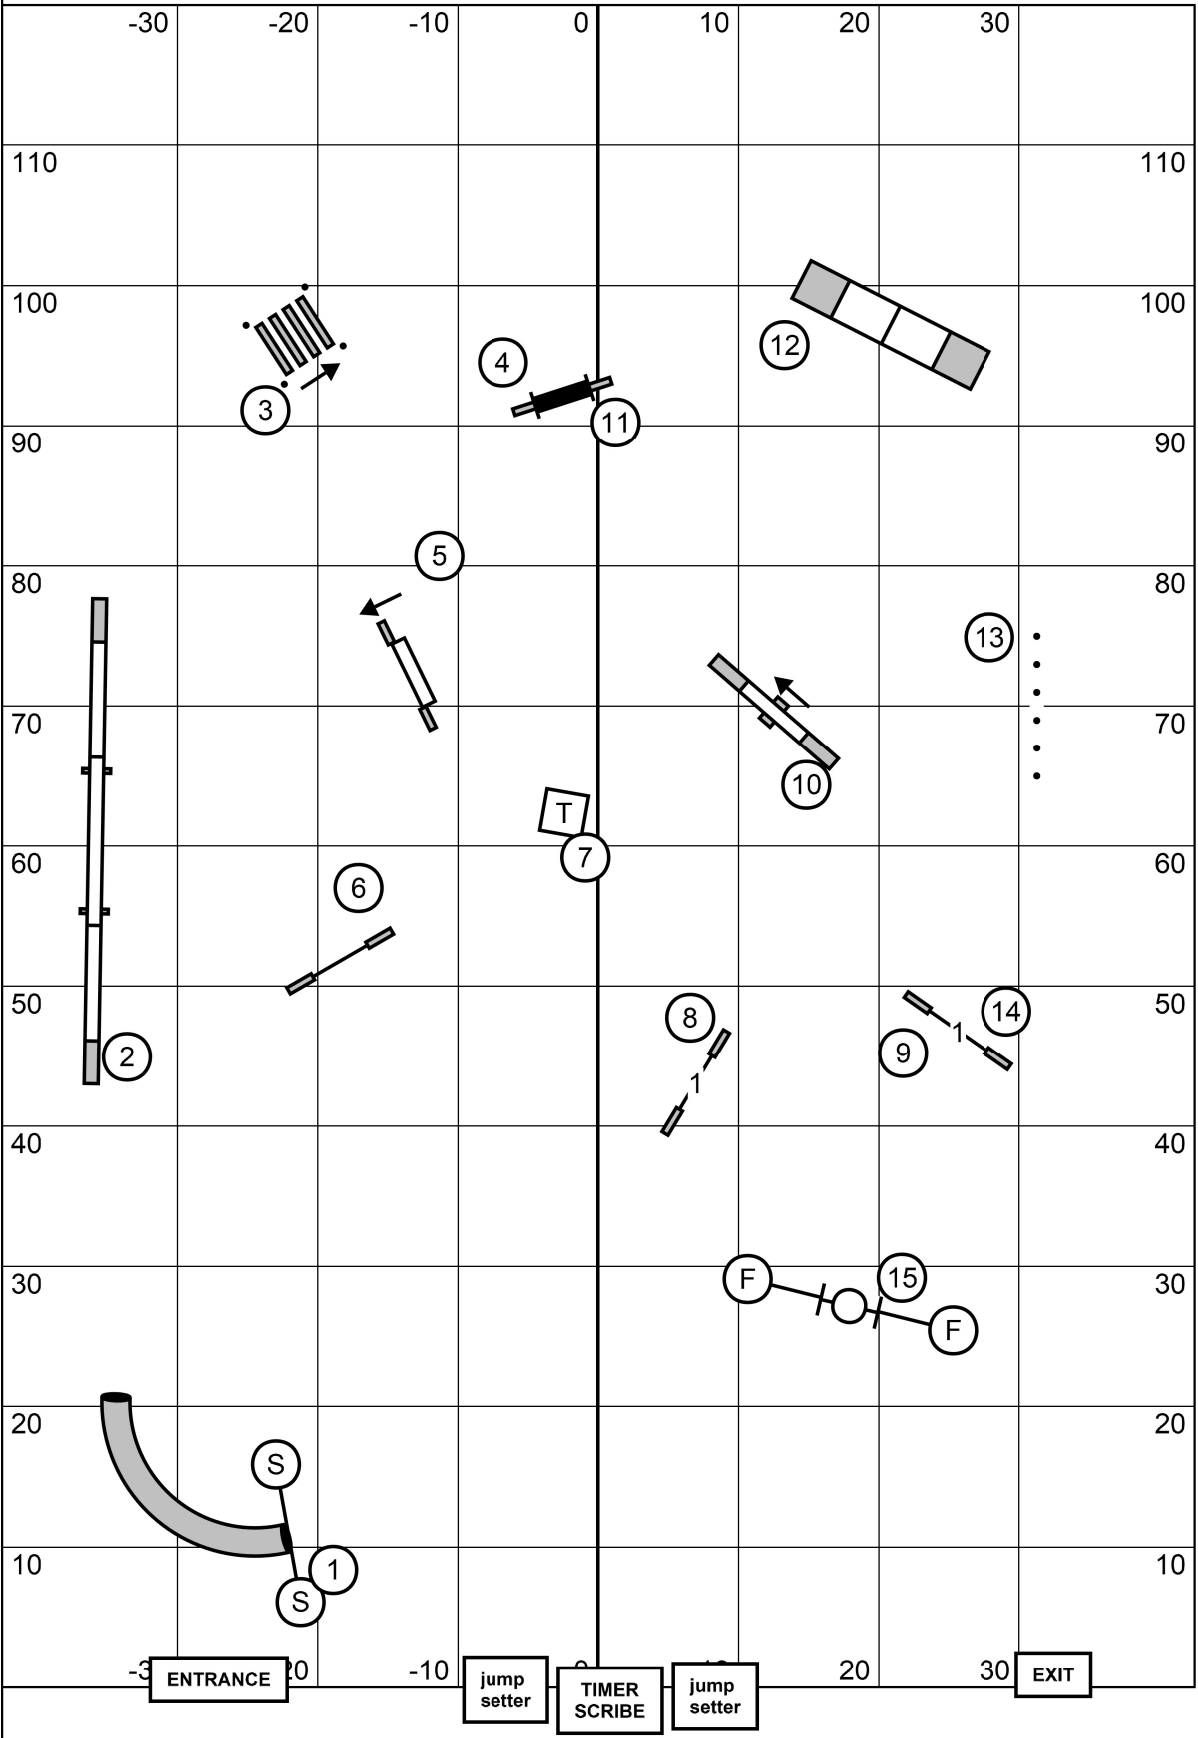

NOVICE STANDARD

Greater Saint Louis Agility Club

Sunday October 1, 2023 Judge: Mark Upshaw
85 x 120 Indoors / Turf