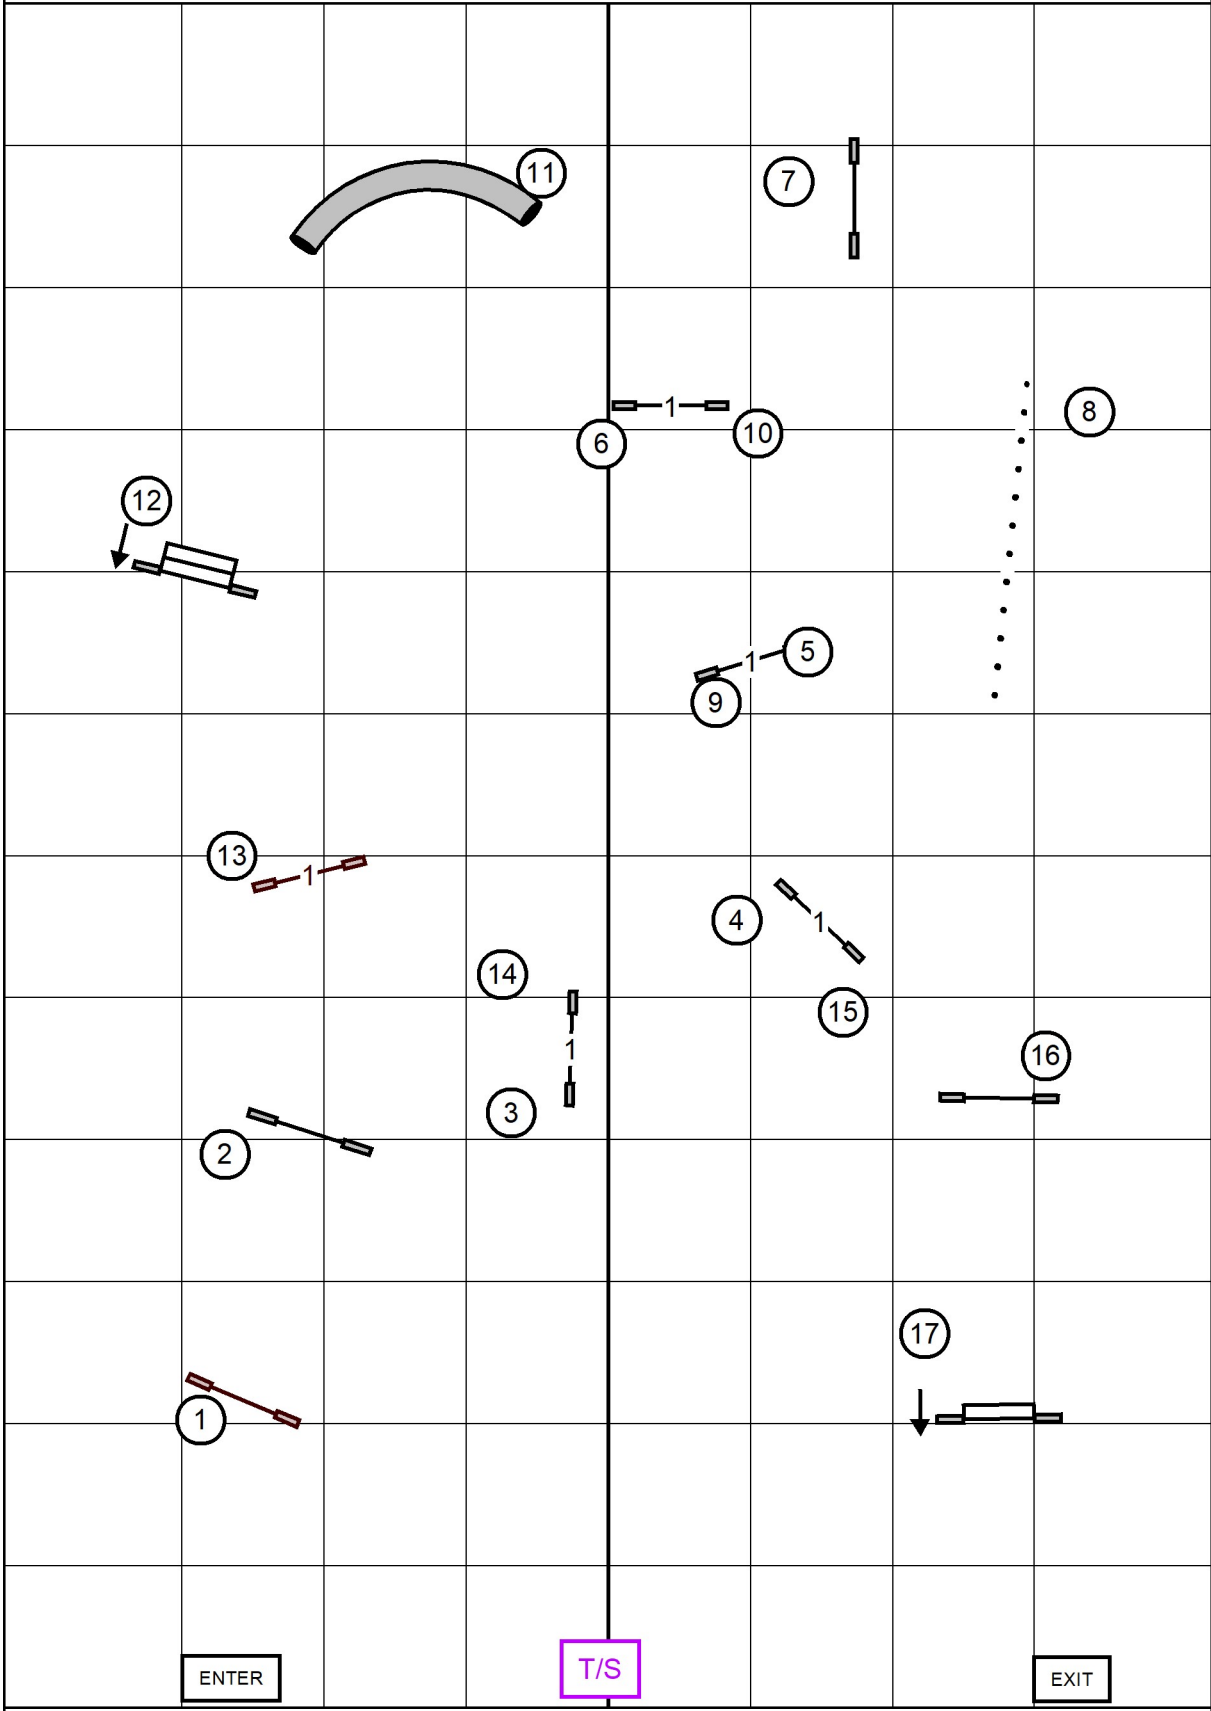

10/1/23 Greater St. Louis - Jumping 3 - Designer:Reetta Pirttikoski / Judge:Cherrie Treber

Sep 21, 2023 8:57 PM (v8:11.0)

Path length (ft):599.9

www.smarteragility.com

85x120

Novice Jumpers w/Weaves

#1

Greater St. Louis Agility Club

Glen Carbon, IL

Sunday, Oct. 1, 2023

Judge: Cherrie Treber

85x120

Open Jumpers w/Weaves

#2

Greater St. Louis Agility Club
Glen Carbon, IL

Sunday, Oct. 1, 2023

Judge: Cherrie Treber

85x120

Excellent/Masters Jumpers w/Weaves

#3

Greater St. Louis Agility Club

Glen Carbon, IL

Sunday, Oct. 1, 2023

Judge: Cherrie Treber

10/1/23 Greater St.Louis Agility Club - Agility 3 - Designer:Reetta Pirttikoski Judge:Mark Upshaw

Sep 25, 2023 6:02 PM (v8.11.2)

Path length (ft):668.3

www.smarteragility.com

NOVICE STANDARD

Greater Saint Louis Agility Club