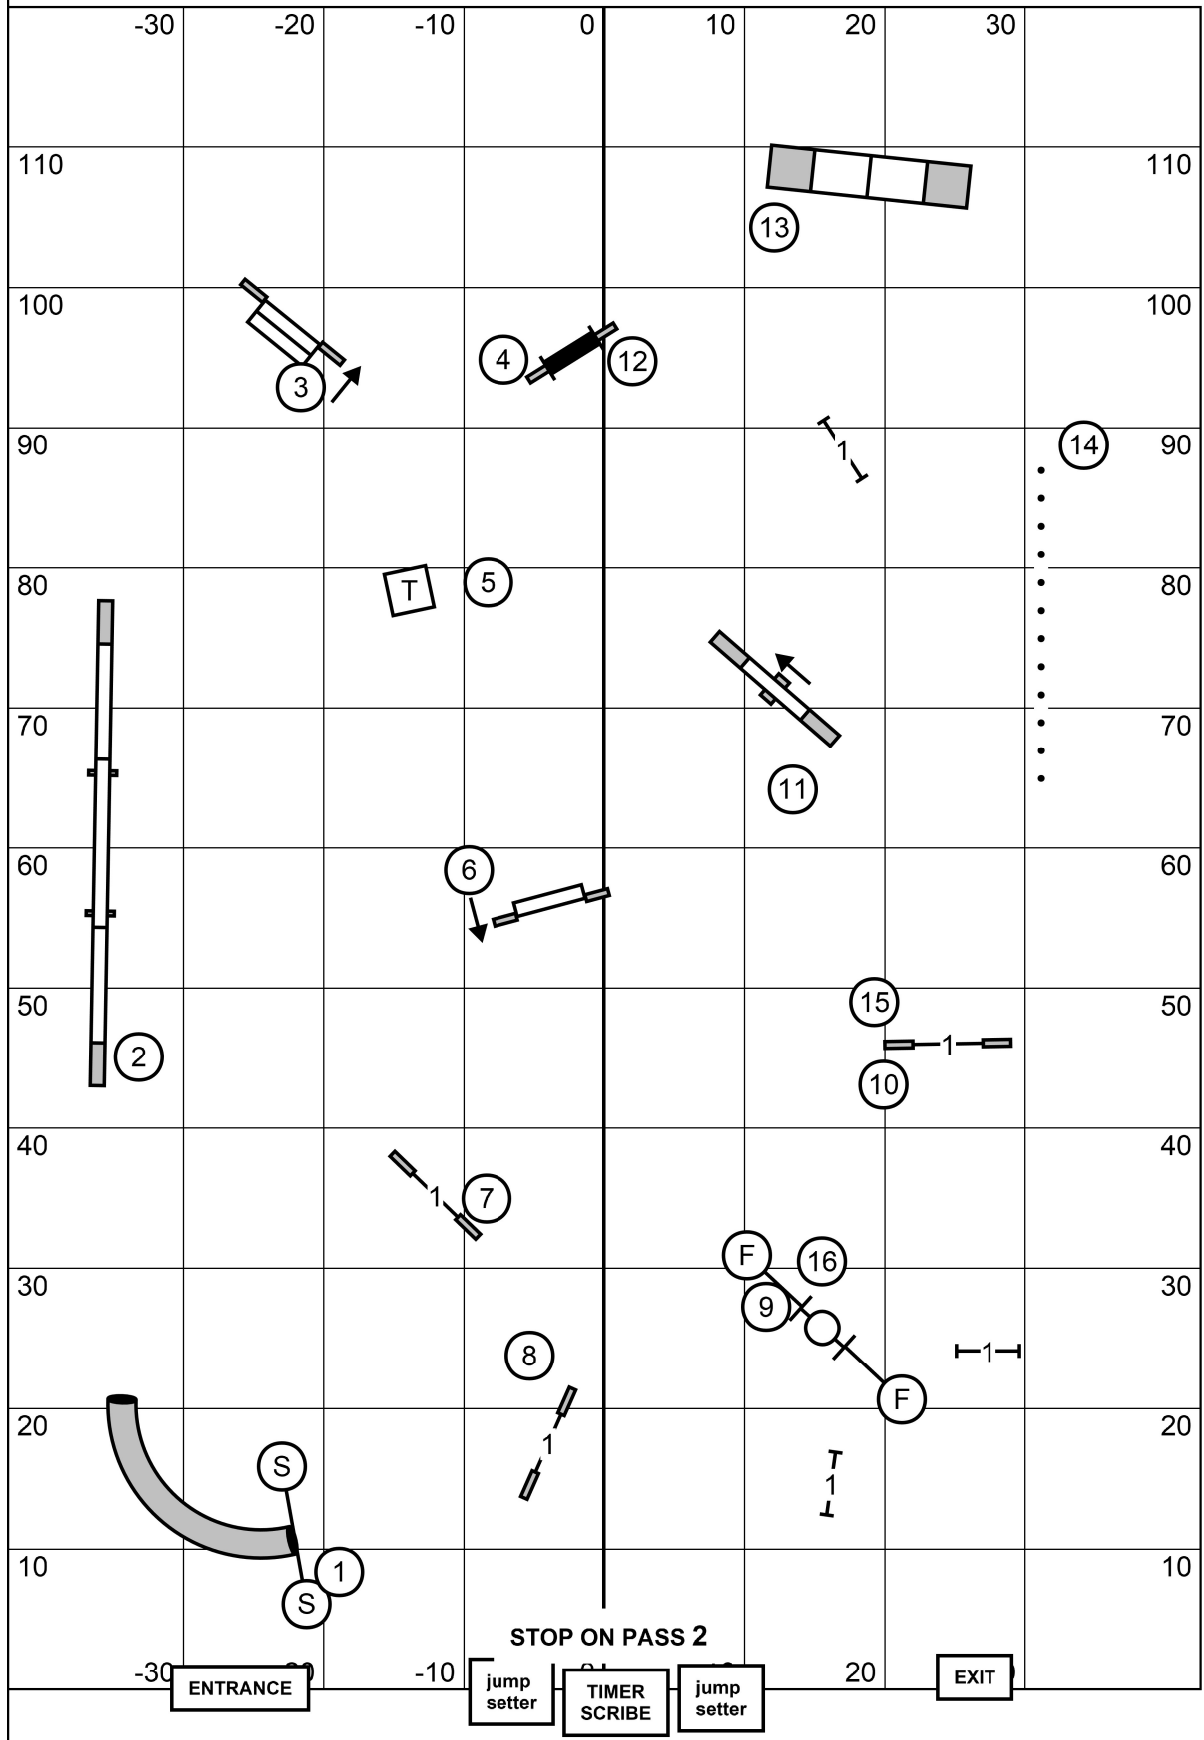

OPEN STANDARD

Greater Saint Louis Agility Club

Sunday October 1, 2023 Judge: Mark Upshaw
85 x 120 Indoors / Turf