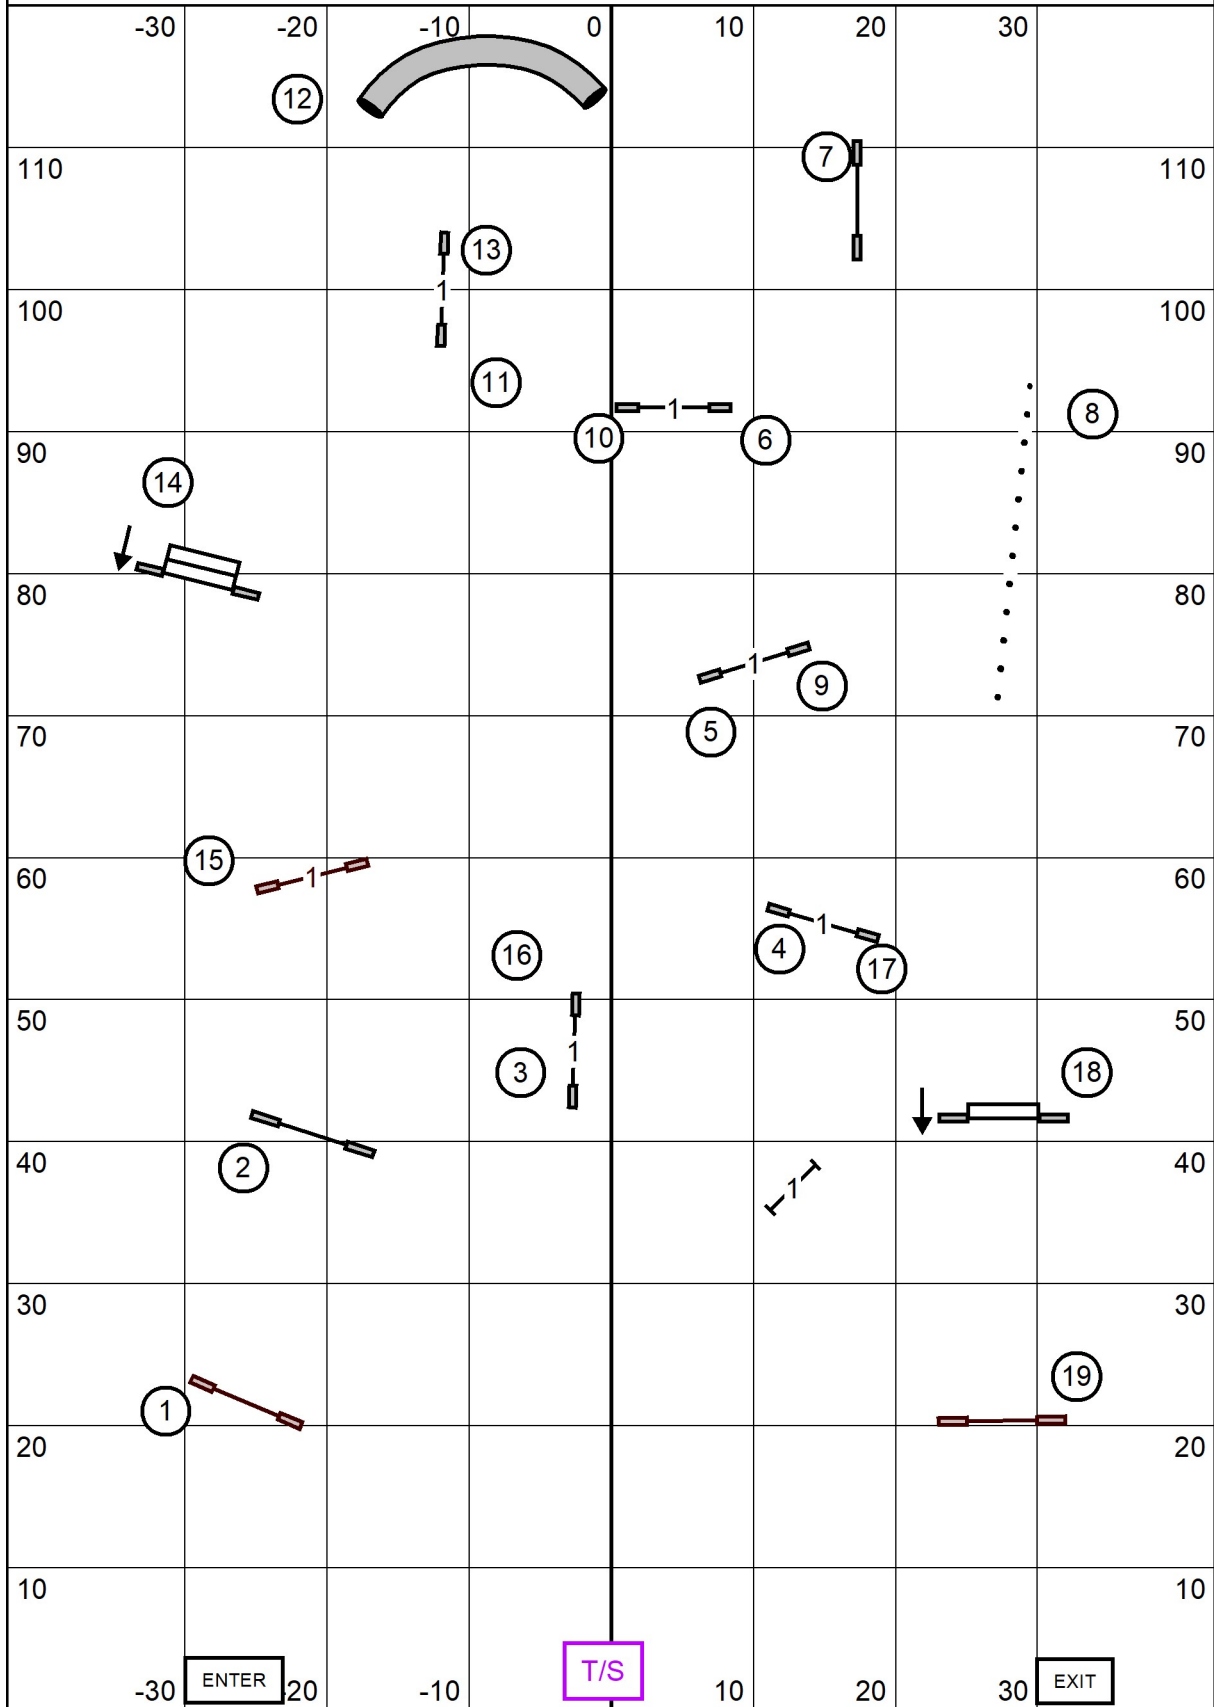

10/1/23 Greater St. Louis - Jumping 3 - Designer:Reetta Pirttikoski / Judge:Cherrie Treber

Sep 21, 2023 8:57 PM (v8:11.0)

Path length (ft):599.9

www.smarteragility.com

85x120

Novice Jumpers w/Weaves

#1

Greater St. Louis Agility Club

Glen Carbon, IL

Sunday, Oct. 1, 2023

Judge: Cherrie Treber

85x120

Open Jumpers w/Weaves

#2

Greater St. Louis Agility Club
Glen Carbon, IL

Sunday, Oct. 1, 2023

Judge: Cherrie Treber

85x120

Excellent/Masters Jumpers w/Weaves

#3

Greater St. Louis Agility Club

Glen Carbon, IL

Sunday, Oct. 1, 2023

Judge: Cherrie Treber

10/1/23 Greater St.Louis Agility Club - Agility 3 - Designer:Reetta Pirttikoski Judge:Mark Upshaw

Sep 25, 2023 6:02 PM (v8.11.2)

Path length (ft):668.3

www.smarteragility.com

NOVICE STANDARD

Greater Saint Louis Agility Club