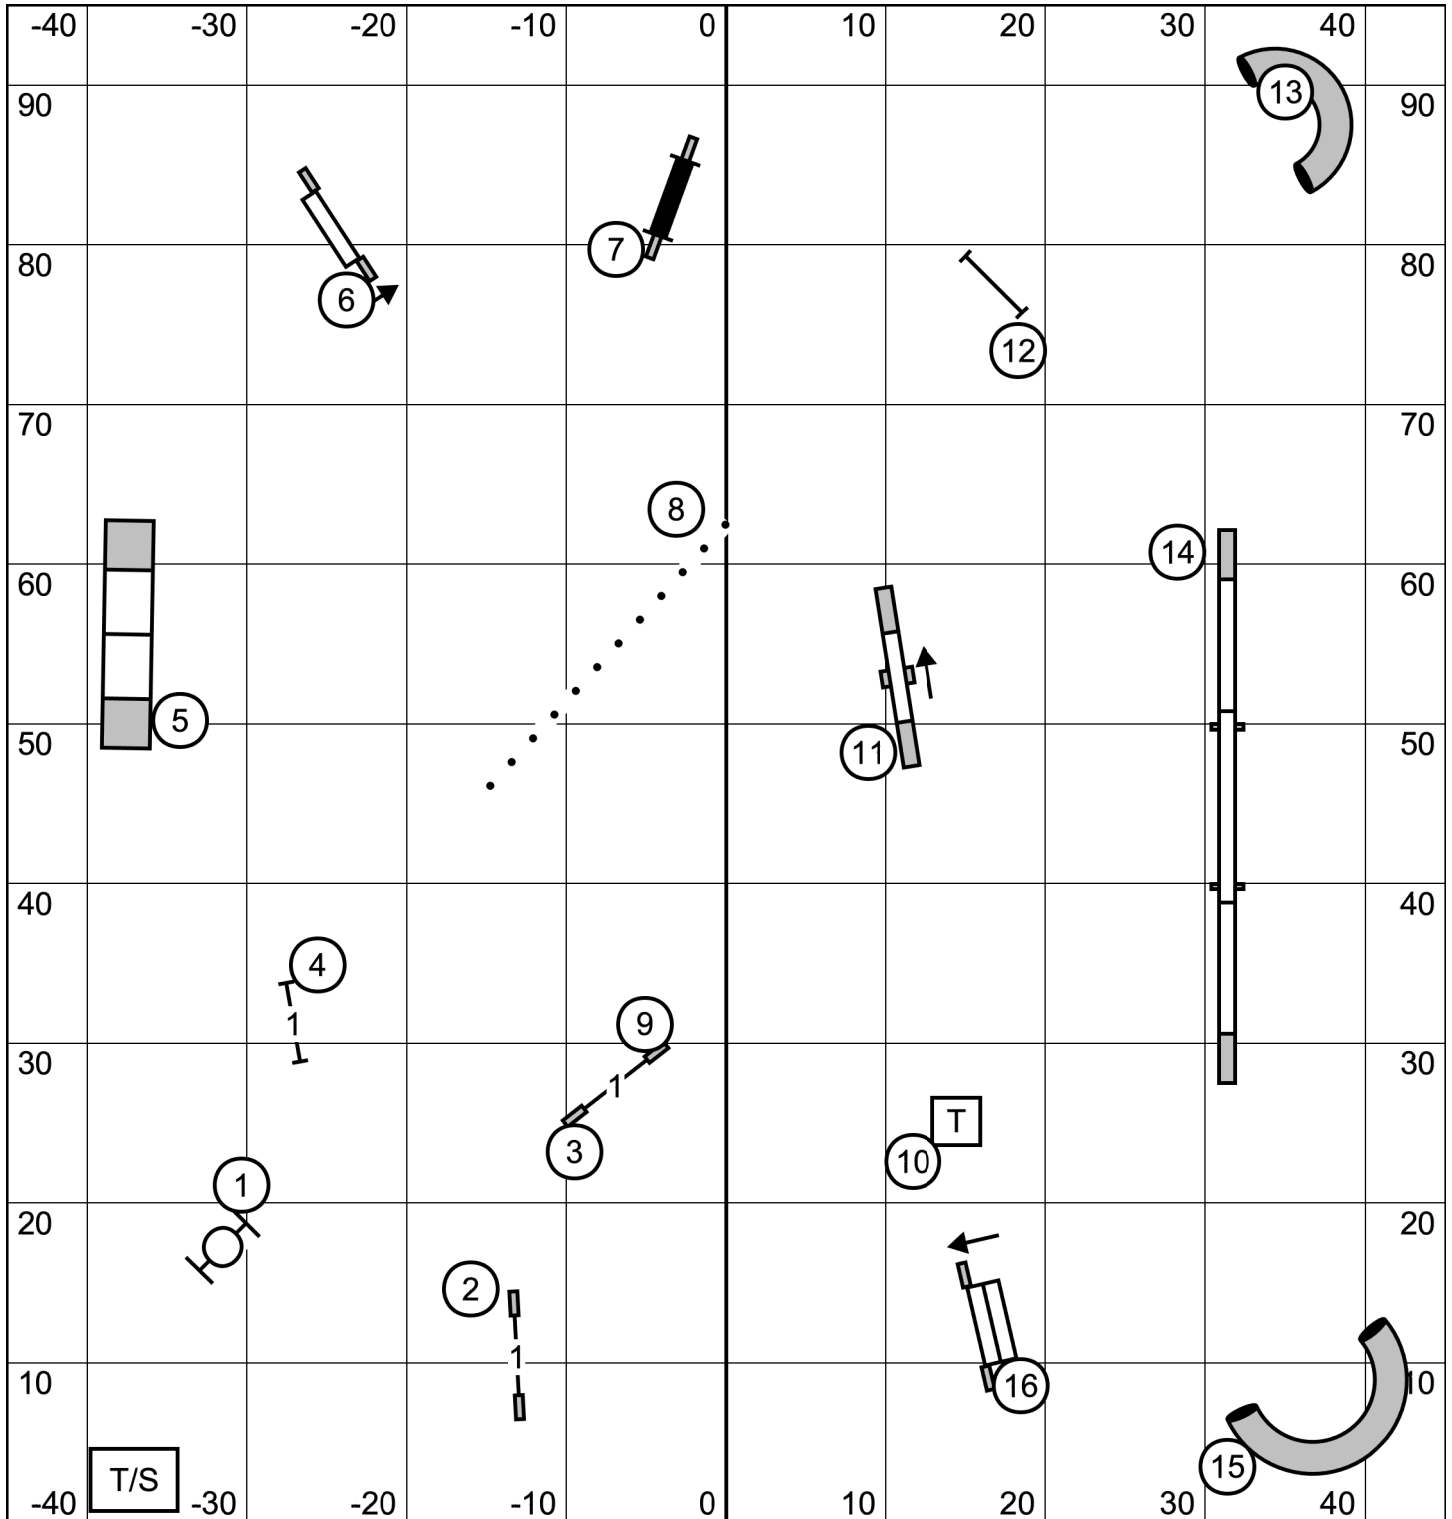

Tri-County Agility Club of Missouri
Open Standard
Sunday, November 12, 2023
Michele Fletcher