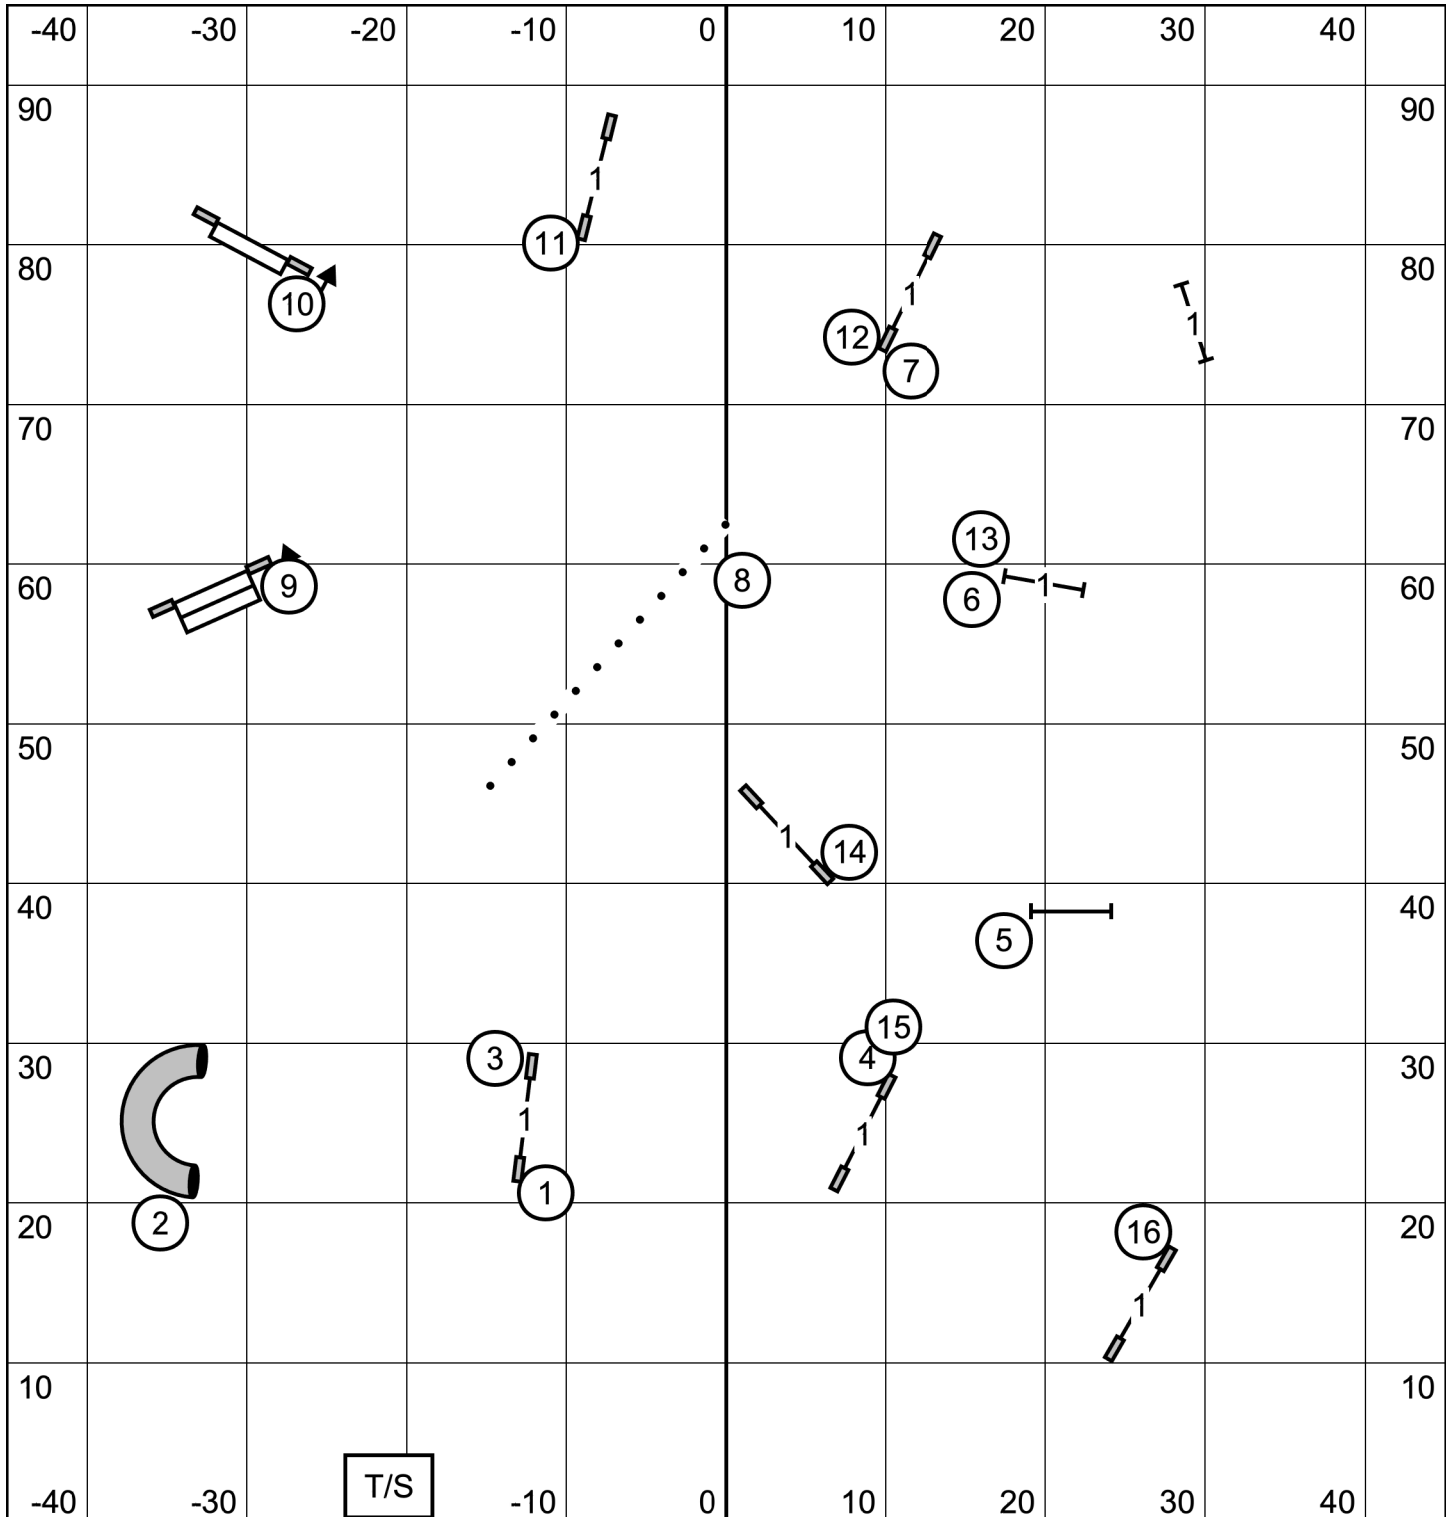

Excellent/Master Send is 6, 5, 4 (dashed)
Open Send is 6, 5 or 5, 4 (solid)
Novice Send is 8, 7 or 7, 8 (dotted)

Tri-County Agility Club of Missouri
FAST
 Sunday, November 12, 2023
 Michele Fletcher

Tri-County Agility Club of Missouri
Novice JWW
 Sunday, November 12, 2023
 Michele Fletcher

Tri-County Agility Club of Missouri

Novice Standard

Sunday, November 12, 2023

Michele Fletcher

Tri-County Agility Club of Missouri
Open JWW
 Sunday, November 12, 2023
 Michele Fletcher

Tri-County Agility Club of Missouri
Open Standard
 Sunday, November 12, 2023
 Michele Fletcher