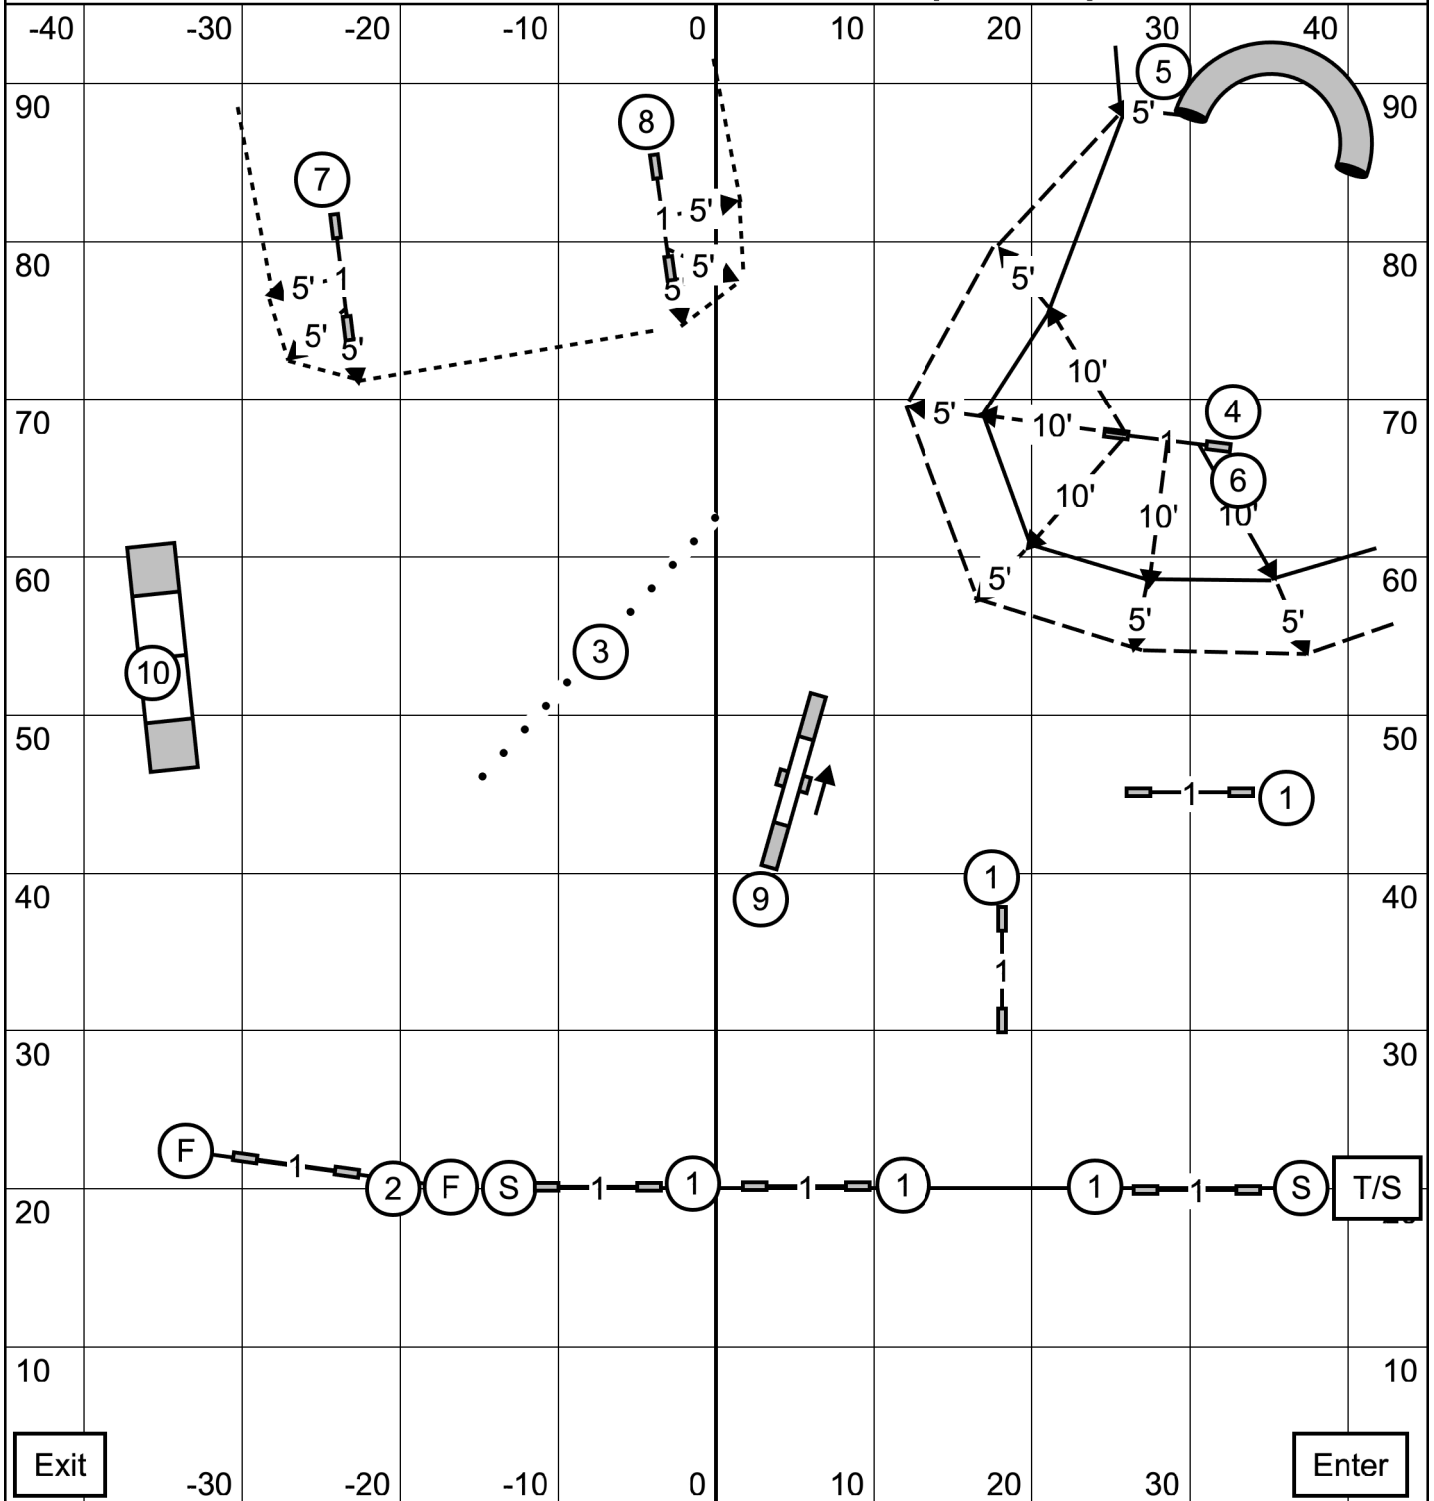

Excellent/Master Send is 6, 5, 4 (dashed)
Open Send is 6, 5 or 5, 4 (solid)
Novice Send is 8, 7 or 7, 8 (dotted)

Tri-County Agility Club of Missouri
FAST
 Sunday, November 12, 2023
 Michele Fletcher

Tri-County Agility Club of Missouri
Novice JWW
 Sunday, November 12, 2023
 Michele Fletcher