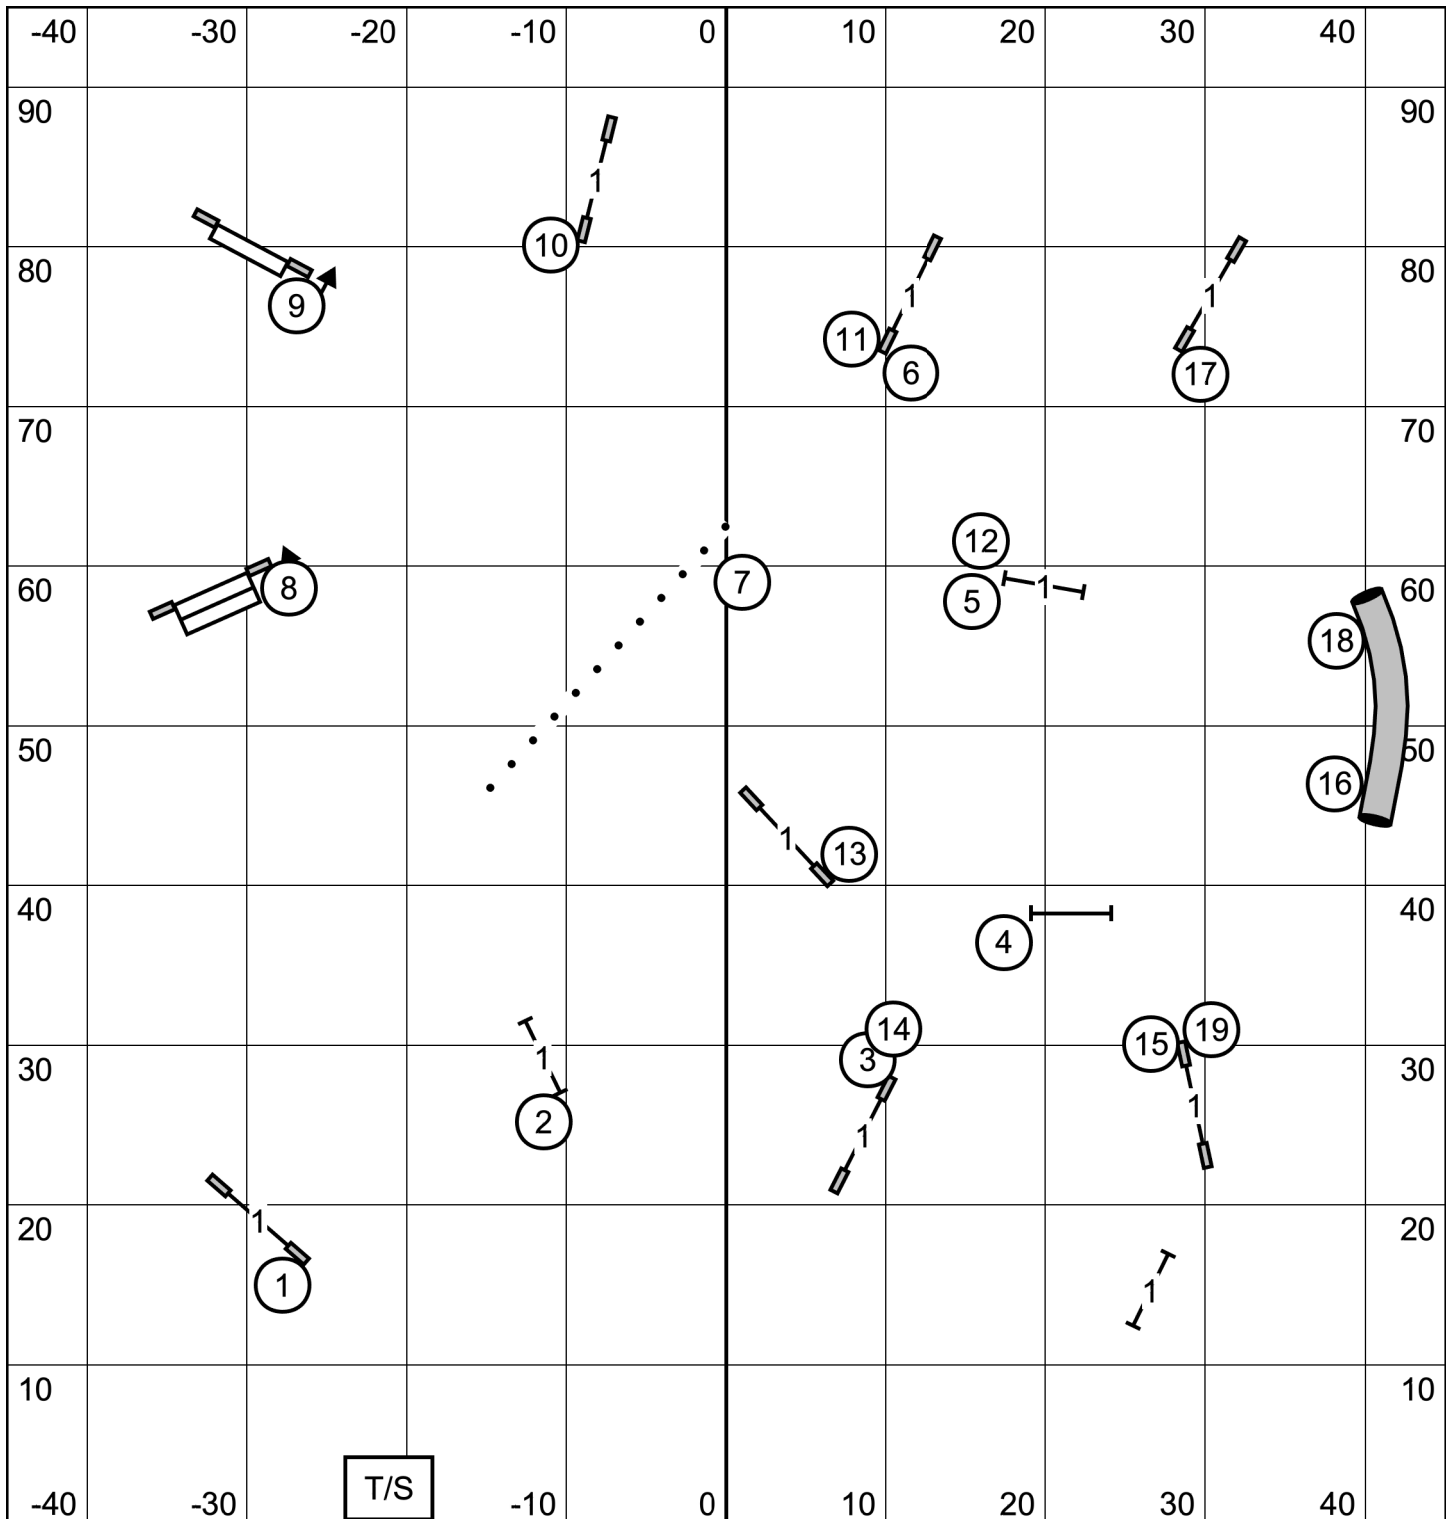

Tri-County Agility Club of Missouri
Excellent/Master JWW
Sunday, November 12, 2023
Michele Fletcher