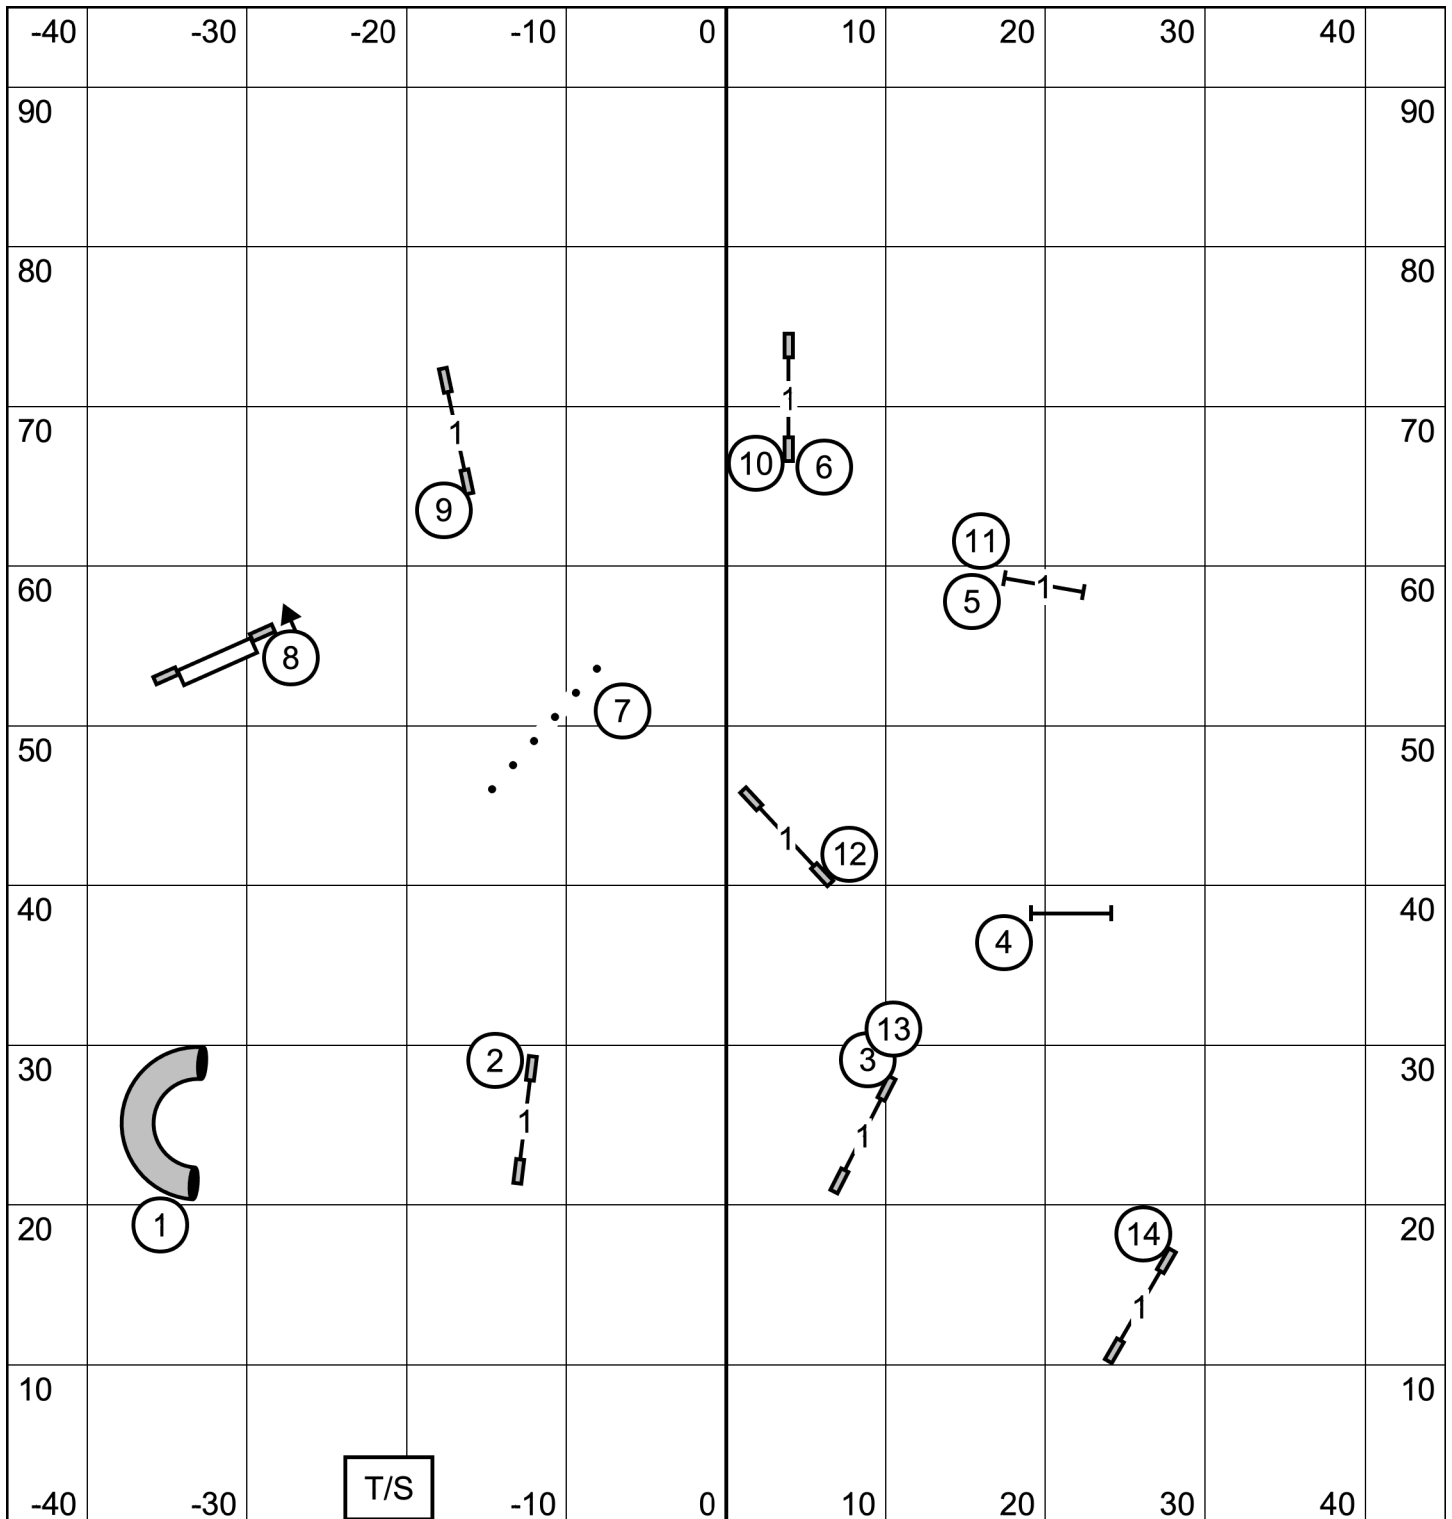

Excellent/Master Send is 6, 5, 4 (dashed)
Open Send is 6, 5 or 5, 4 (solid)
Novice Send is 8, 7 or 7, 8 (dotted)

Tri-County Agility Club of Missouri
FAST
 Sunday, November 12, 2023
 Michele Fletcher

Tri-County Agility Club of Missouri
Novice JWW
 Sunday, November 12, 2023
 Michele Fletcher

Tri-County Agility Club of Missouri

Novice Standard

Sunday, November 12, 2023

Michele Fletcher

Tri-County Agility Club of Missouri
Open JWW
 Sunday, November 12, 2023
 Michele Fletcher

Tri-County Agility Club of Missouri
Open Standard
 Sunday, November 12, 2023
 Michele Fletcher