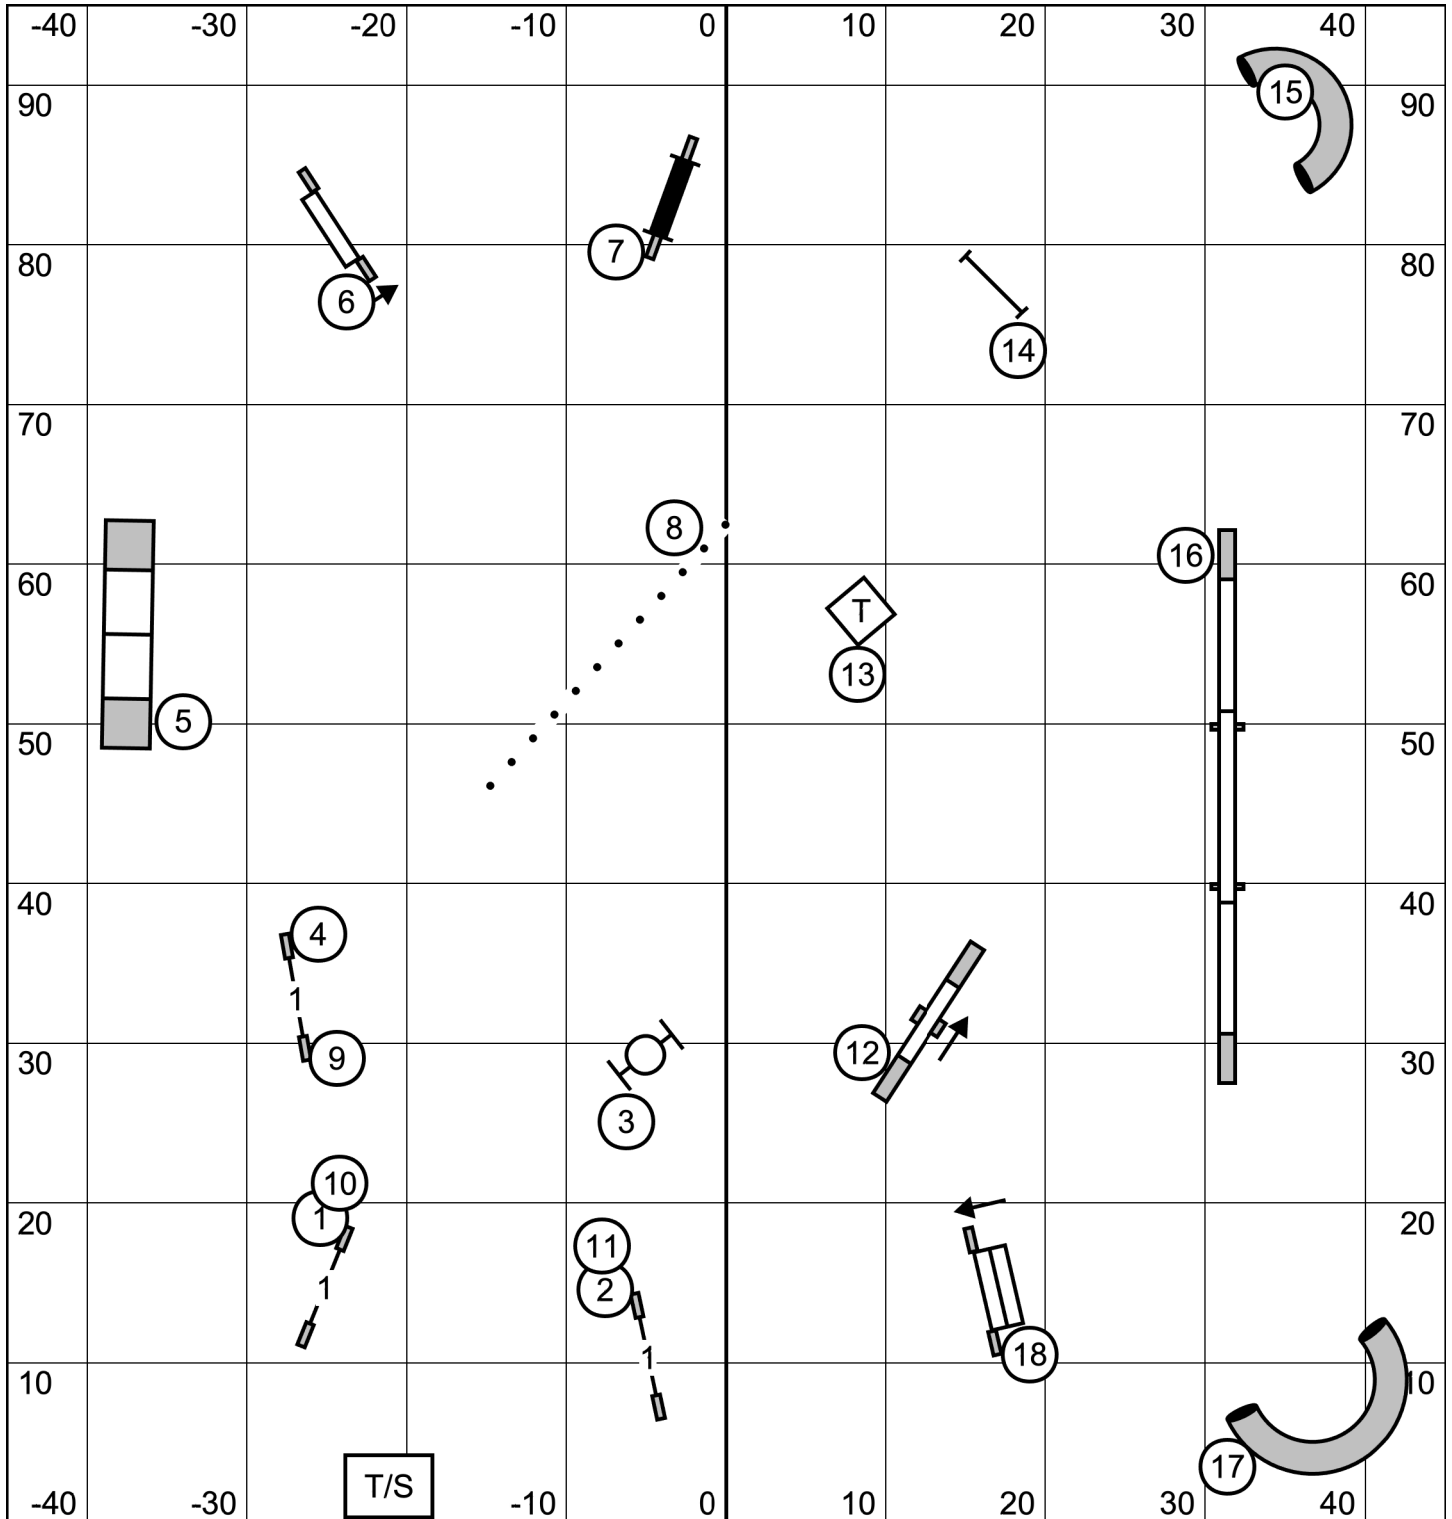

Tri-County Agility Club of Missouri
Excellent/Master Standard

Sunday, November 12, 2023

Michele Fletcher