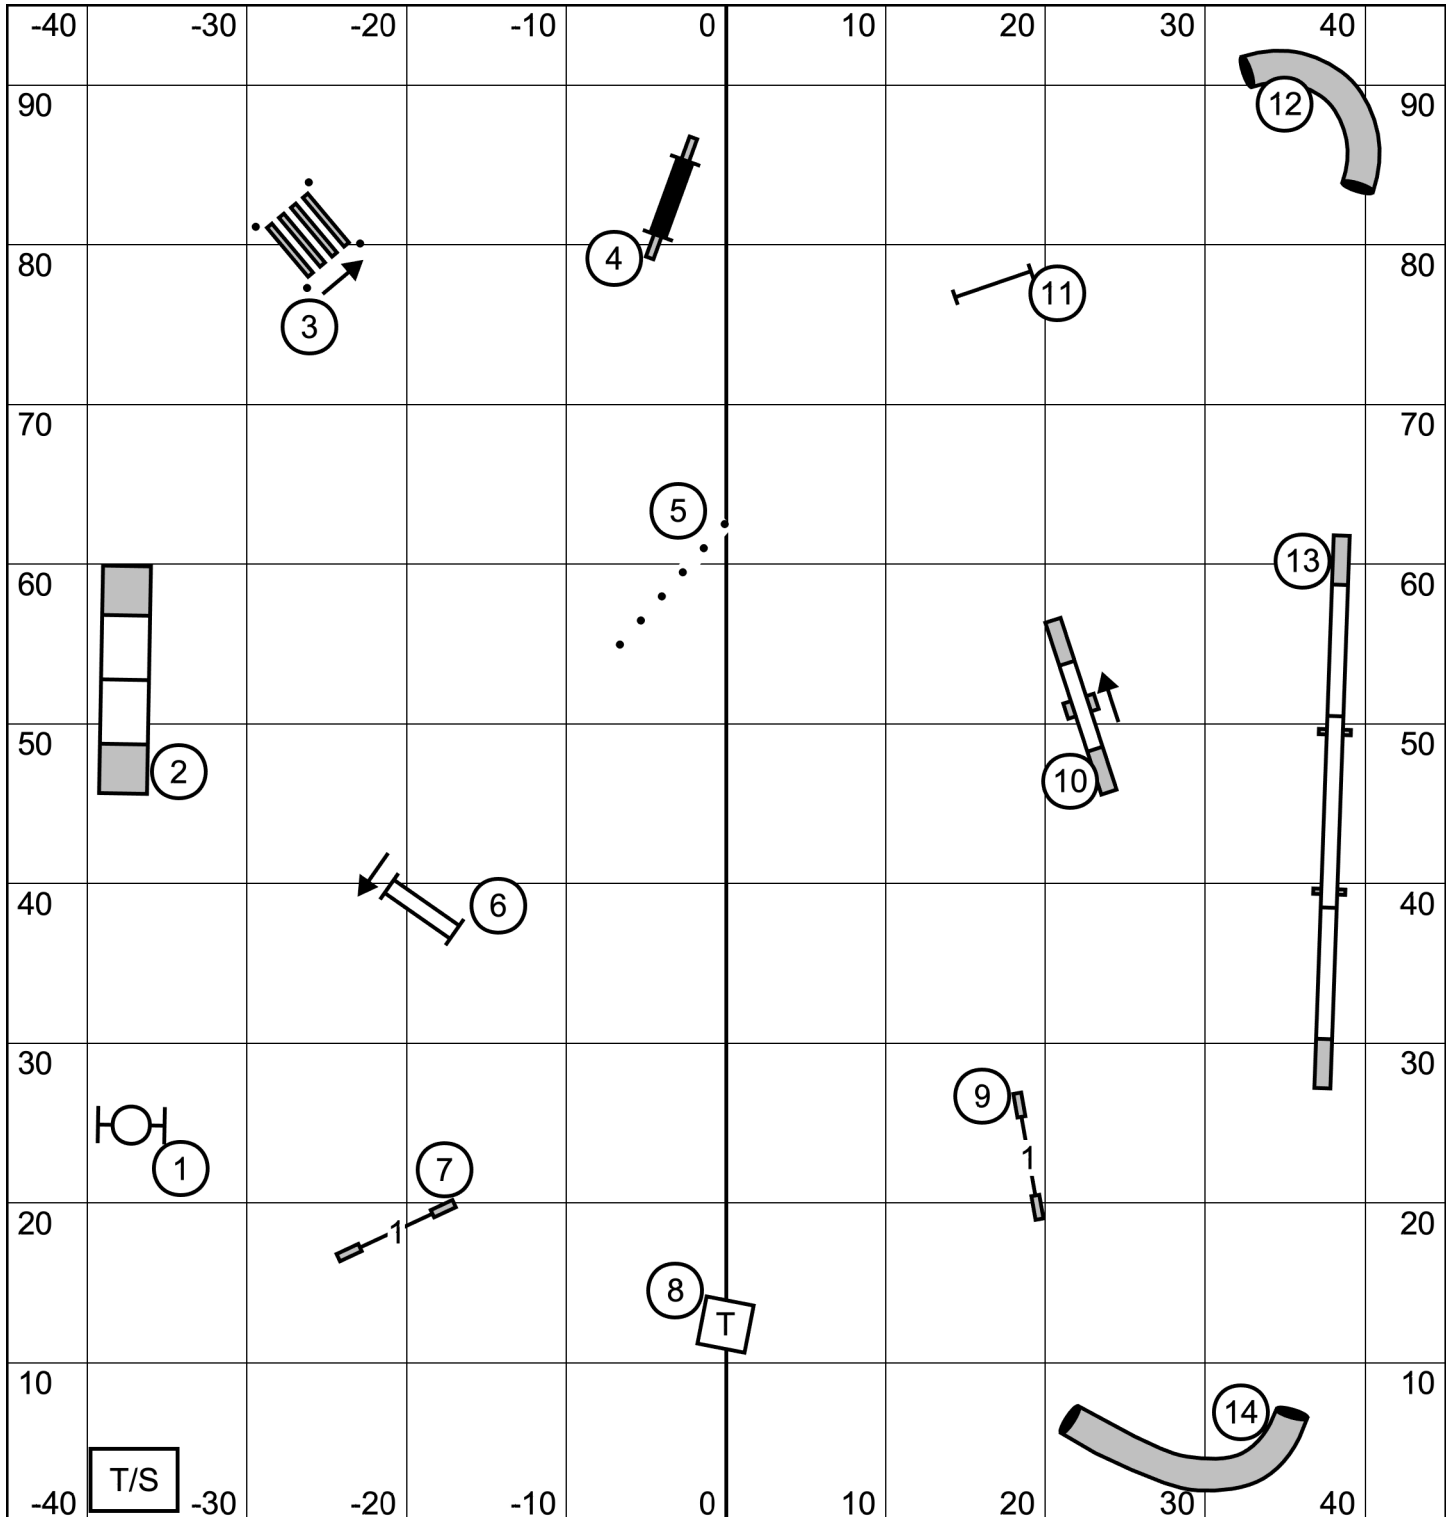

Excellent/Master Send is 6, 5, 4 (dashed)
Open Send is 6, 5 or 5, 4 (solid)
Novice Send is 8, 7 or 7, 8 (dotted)

Tri-County Agility Club of Missouri
FAST
 Sunday, November 12, 2023
 Michele Fletcher

Tri-County Agility Club of Missouri
Novice JWW
 Sunday, November 12, 2023
 Michele Fletcher