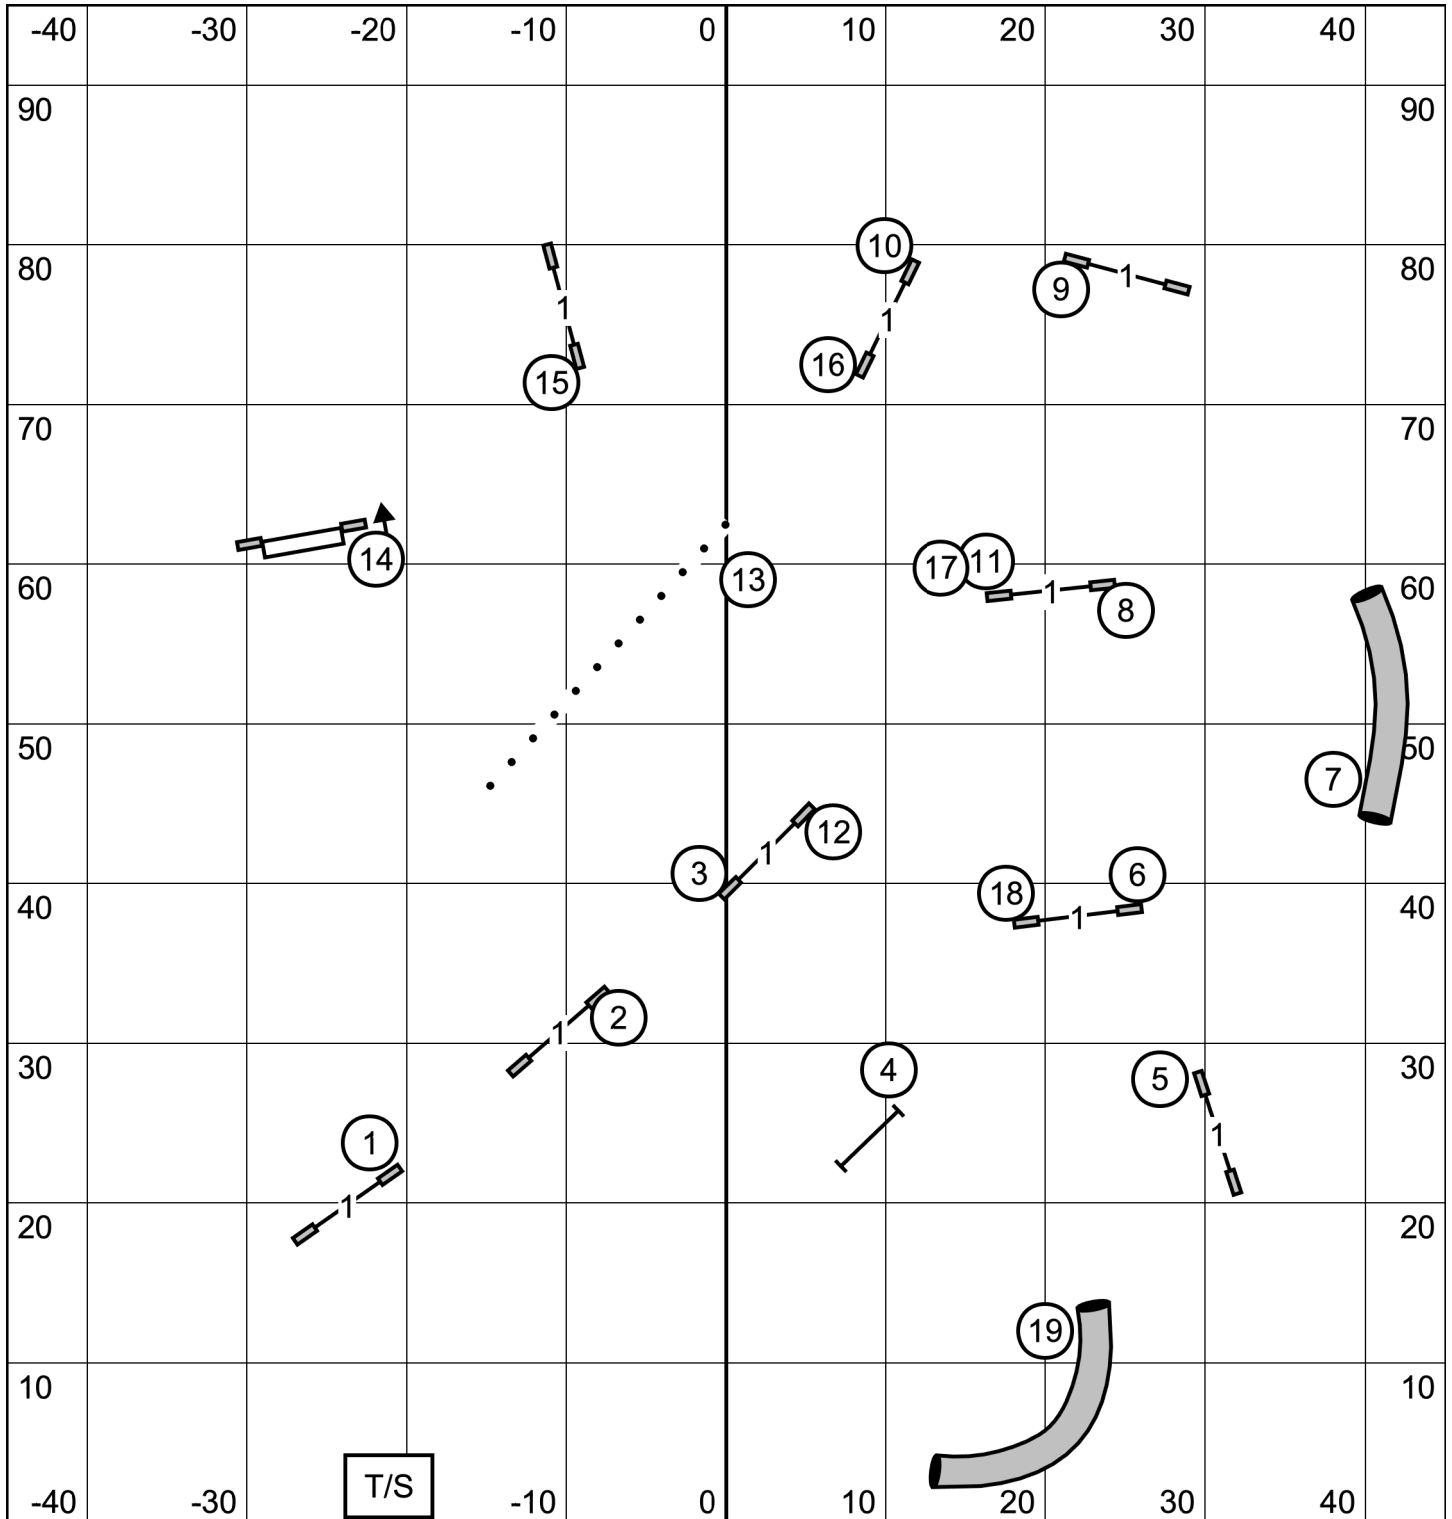

Tri-County Agility Club of Missouri

Premier JWW

Sunday, November 12, 2023

Michele Fletcher