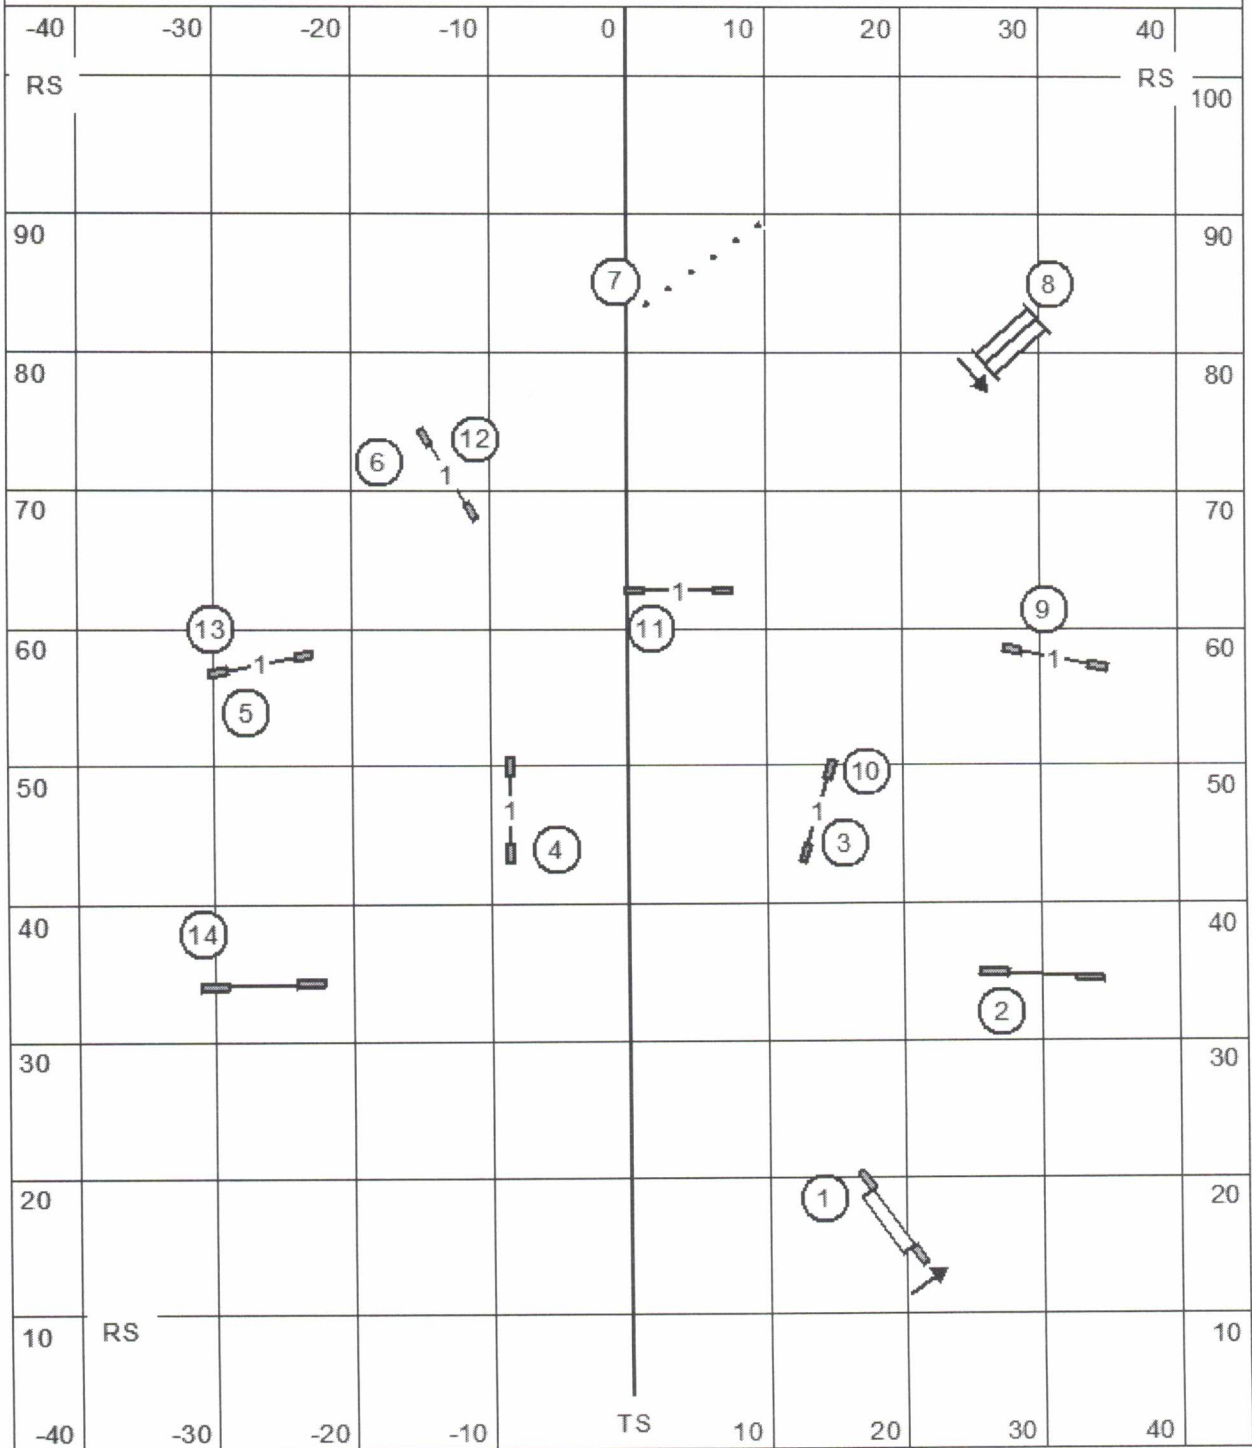

Gateway Agility Club - Grey Summit, IL
 Judge: Lisa Potts
 Sunday November 26, 2023
 Novice JWW

NOV

Gateway Agility Club Gray Summit, MO Indoors on Turf Novice STD 11/26/2023 E-Timing Craig Josling

STD

OPN