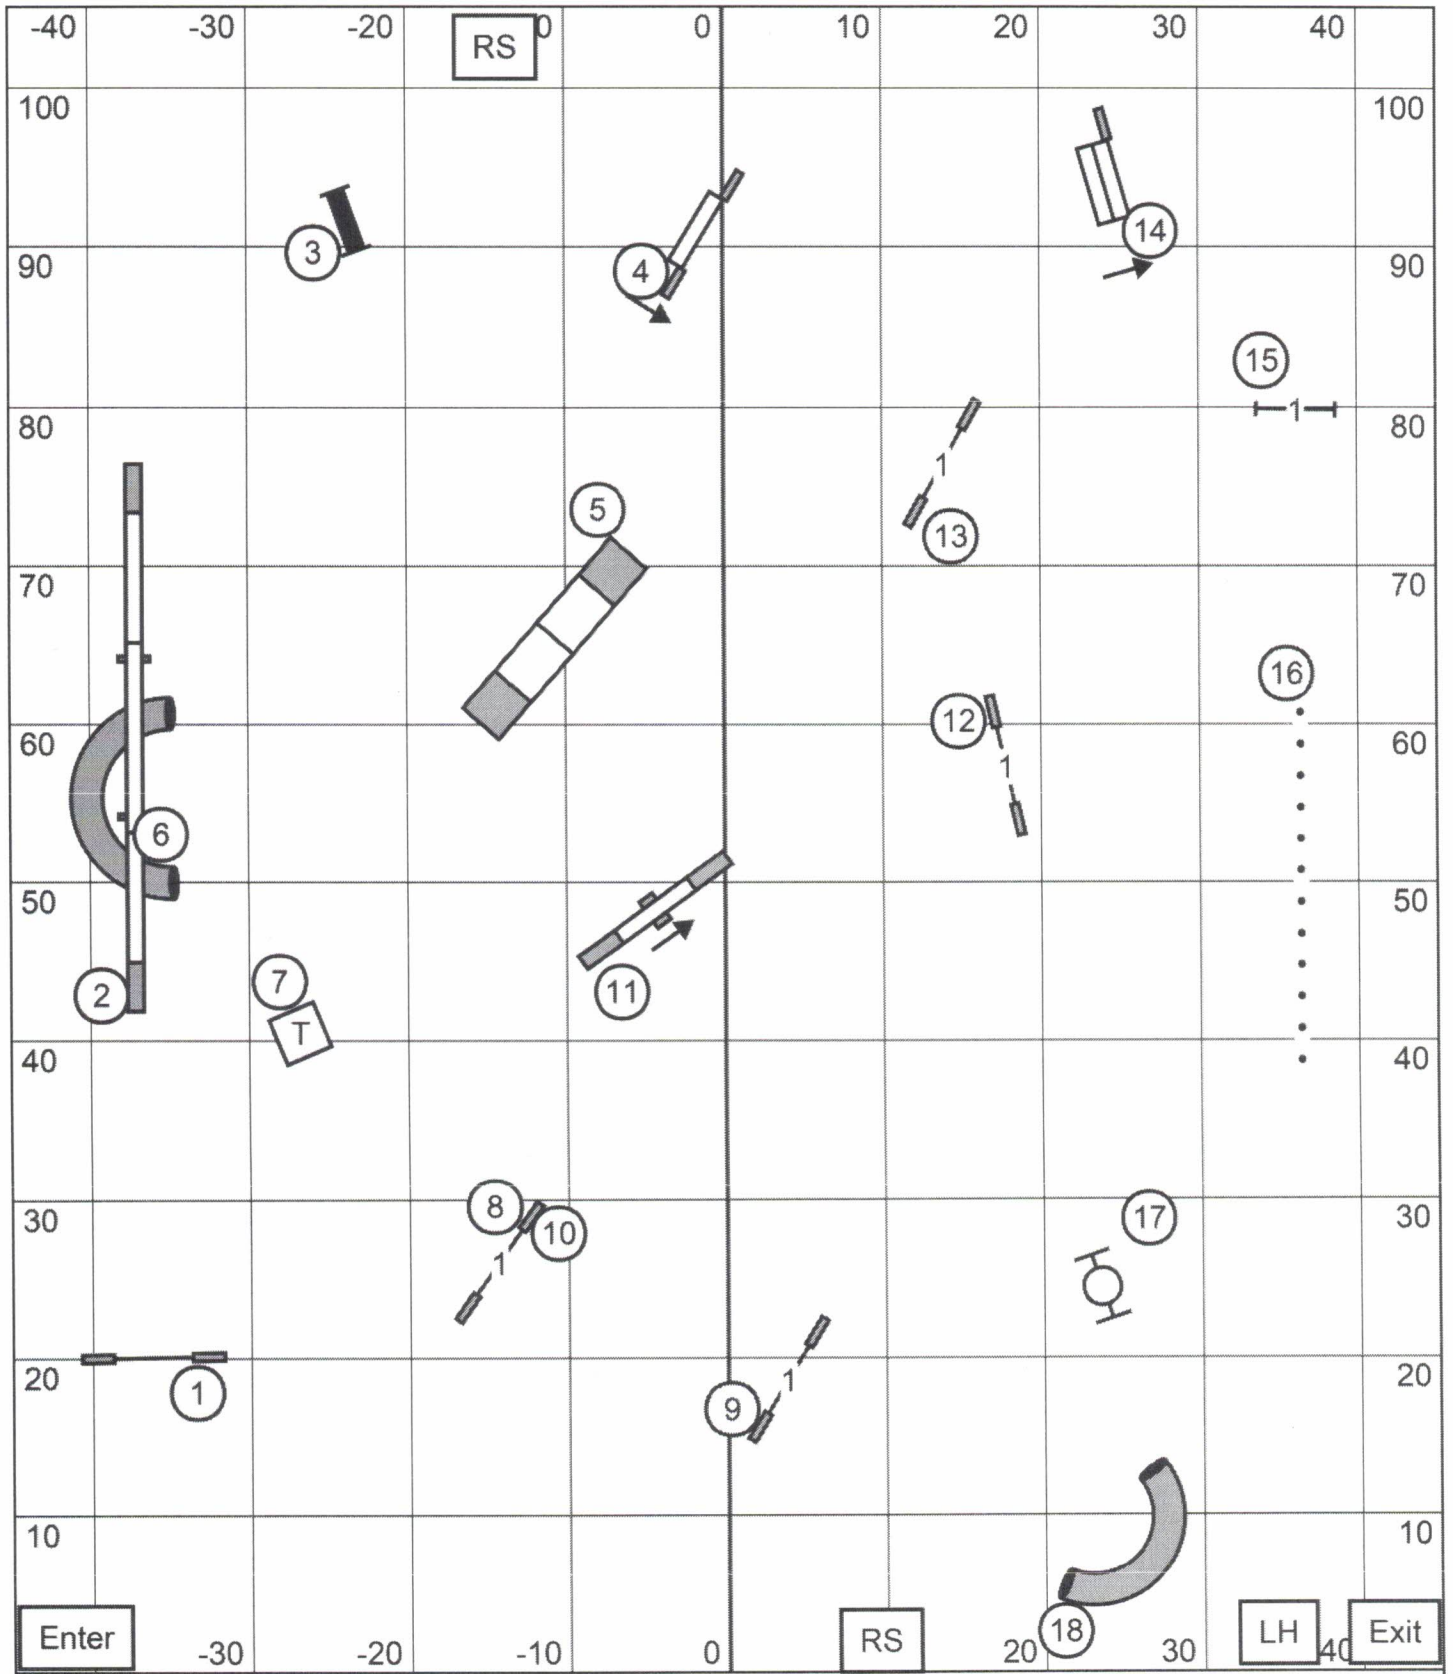

Gateway Agility Club Gray Summit, MO Indoors on
Turf Open STD 11/26/2023 E-Timing Craig Josling

STD

EXC

Gateway Agility Club Gray Summit, MO Indoors on
Turf EXC STD 11/26/2023 E-Timing Craig Josling

STD

T/S