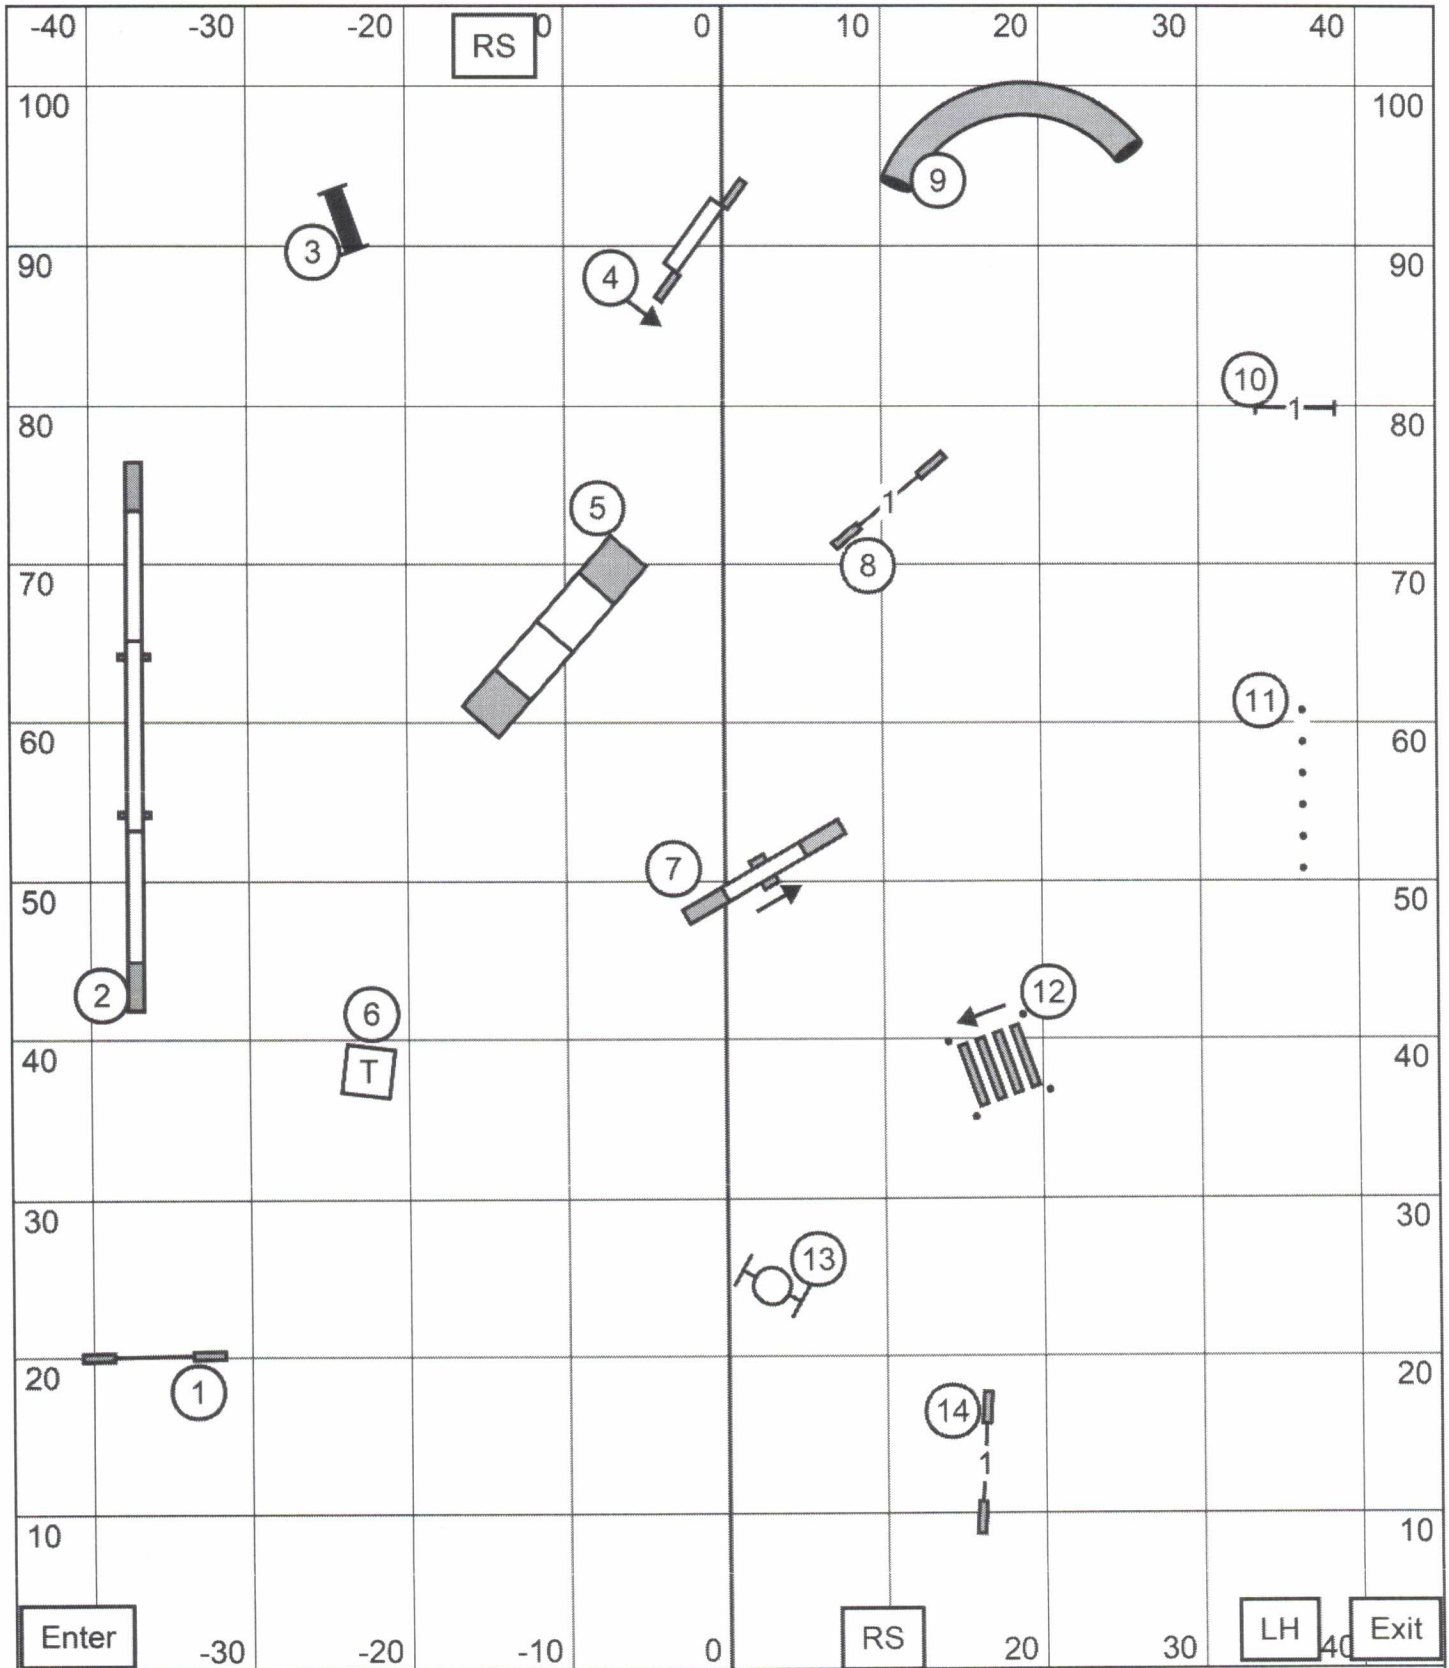

Gateway Agility Club - Grey Summit, IL
 Judge: Lisa Potts
 Sunday November 26, 2023
 Novice JWW

NOV

Gateway Agility Club Gray Summit, MO Indoors on Turf Novice STD 11/26/2023 E-Timing Craig Josling

STD

OPN