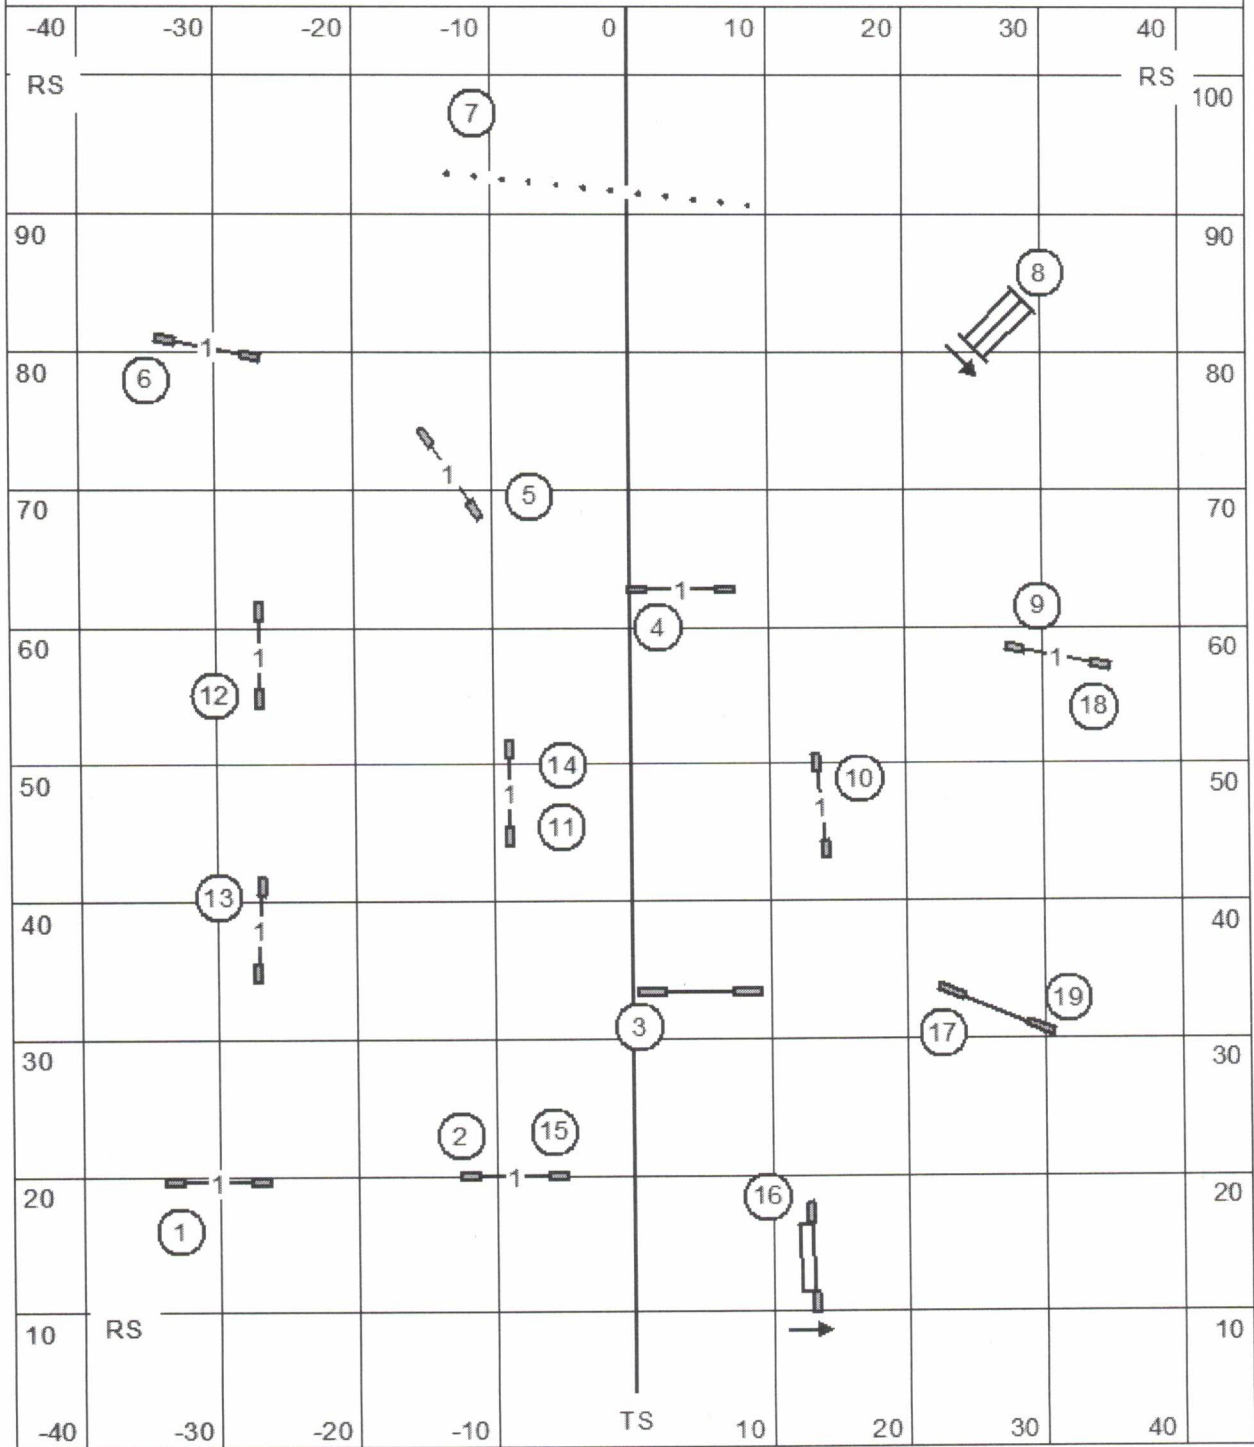

Gateway Agility Club - Grey Summit, IL
Judge: Lisa Potts
Sunday November 26, 2023
Premier JWW