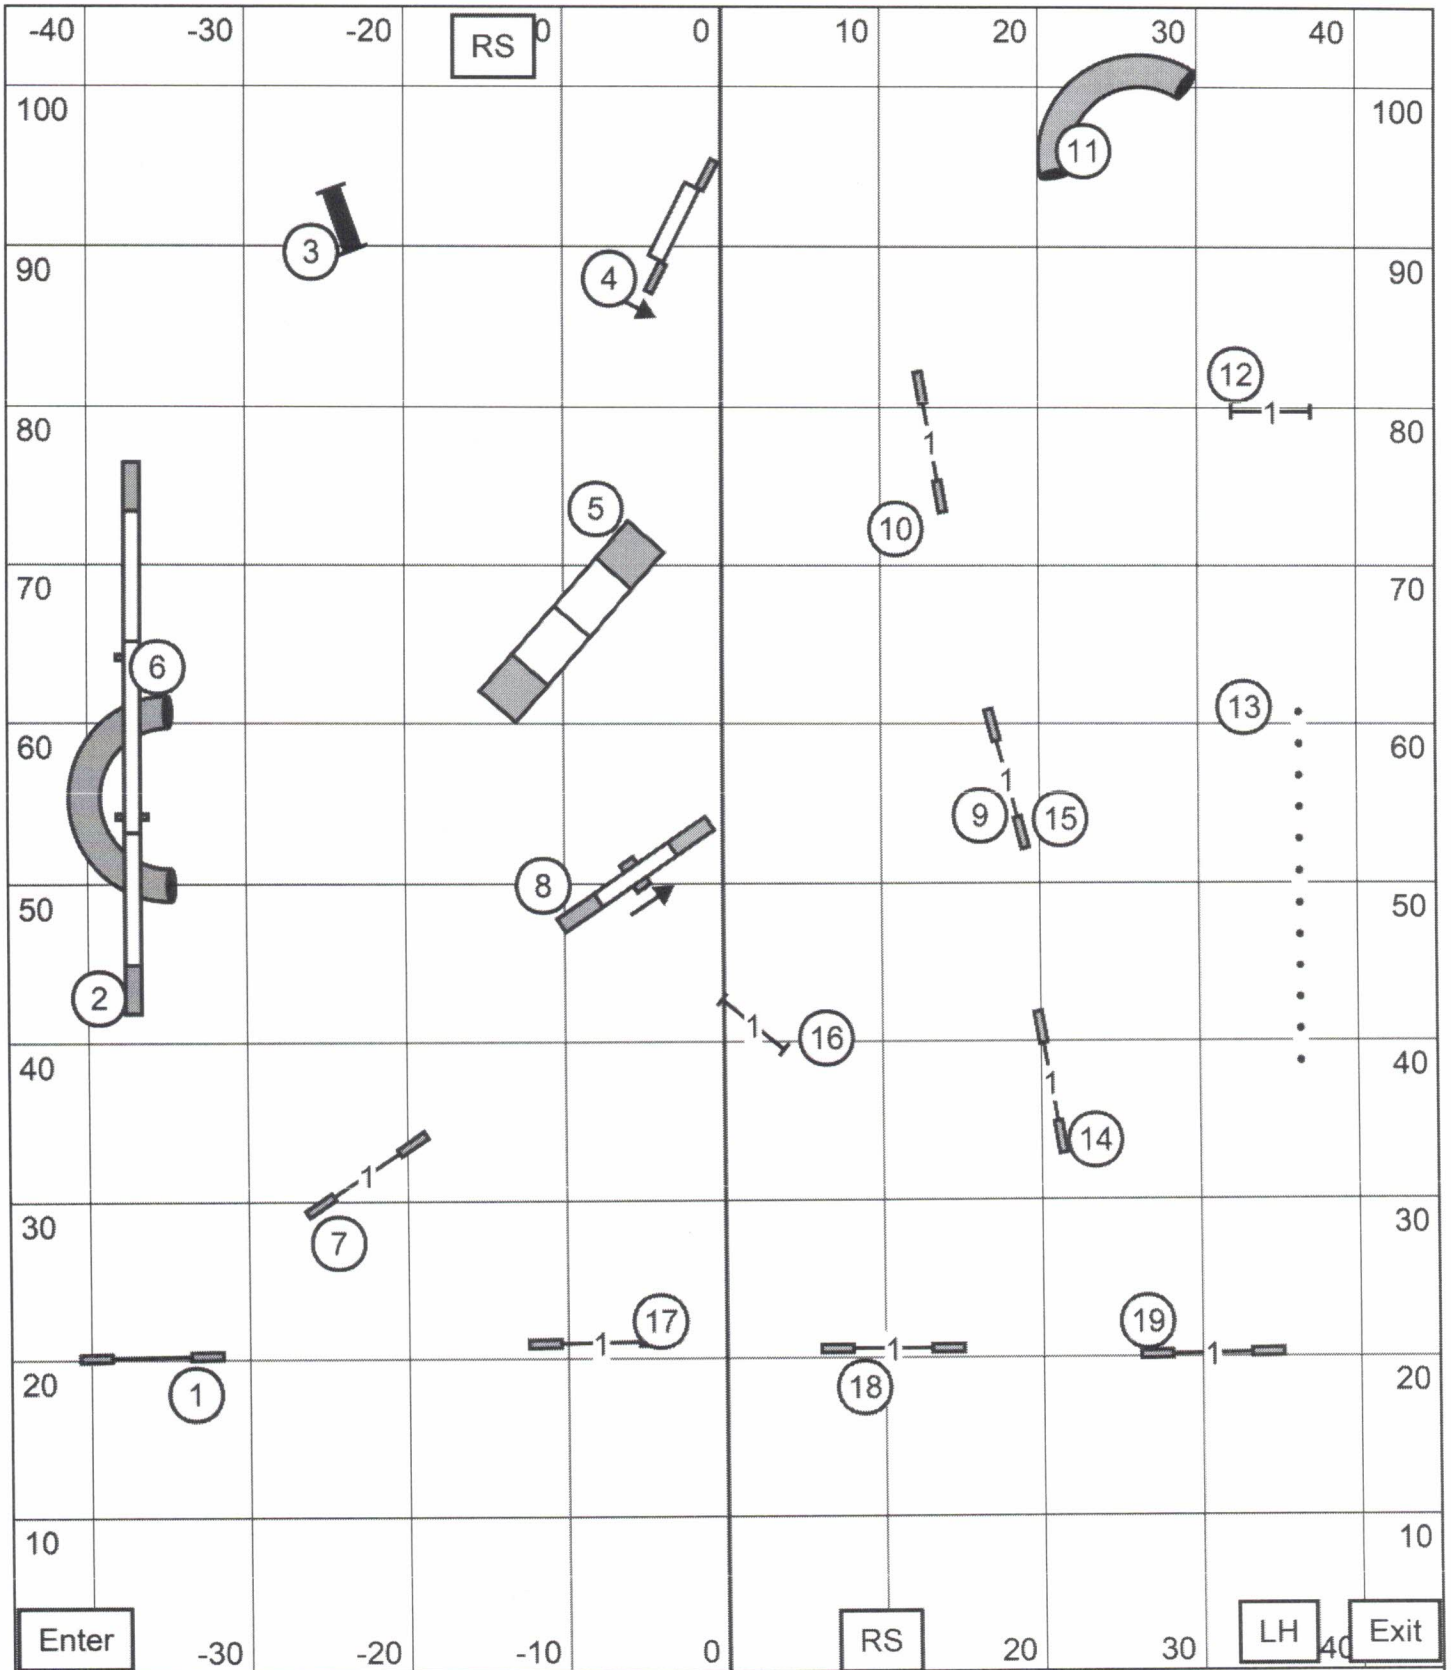

Gateway Agility Club Gray Summit, MO Indoors on
Turf Open STD 11/26/2023 E-Timing Craig Josling

STD

EXC

Gateway Agility Club Gray Summit, MO Indoors on
Turf EXC STD 11/26/2023 E-Timing Craig Josling

STD

T/S

PREM

Gateway Agility Club Gray Summit, MO Indoors on
Turf Prem STD 11/26/2023 E-Timing Craig Josling

STD