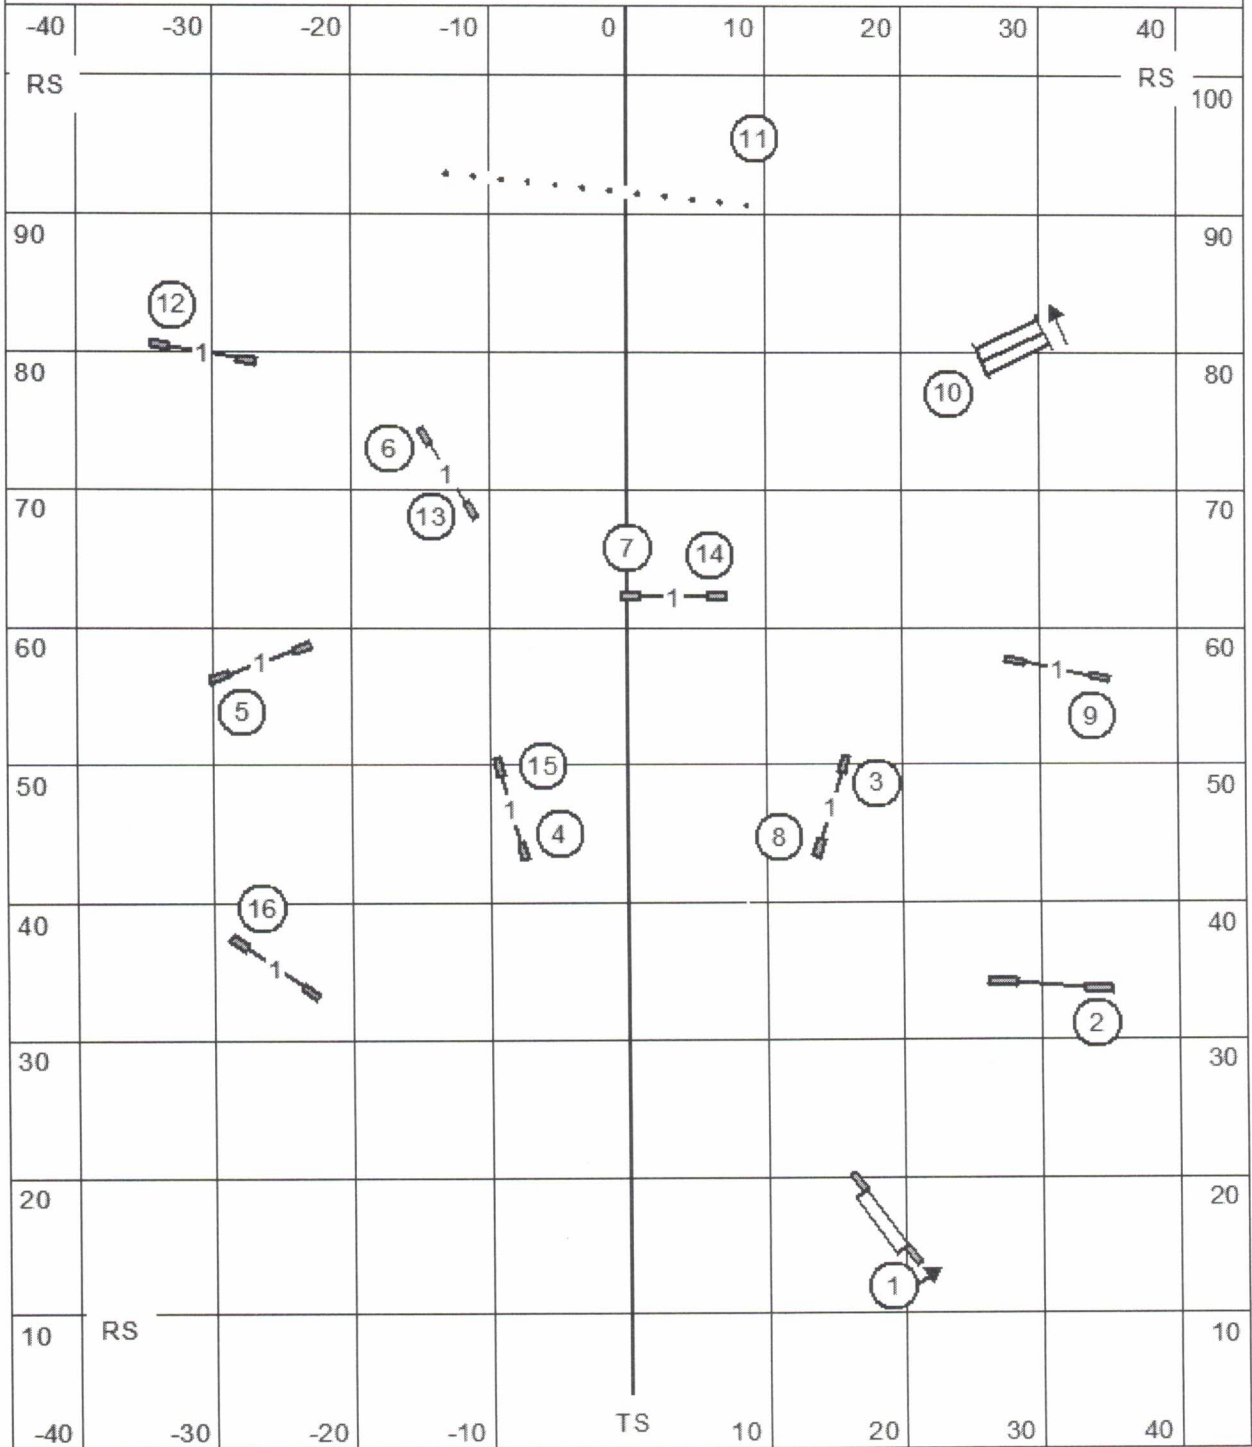

Gateway Agility Club - Grey Summit, IL
 Judge: Lisa Potts
 Sunday November 26, 2023
 Novice JWW

NOV

Gateway Agility Club Gray Summit, MO Indoors on Turf Novice STD 11/26/2023 E-Timing Craig Josling

STD

OPN