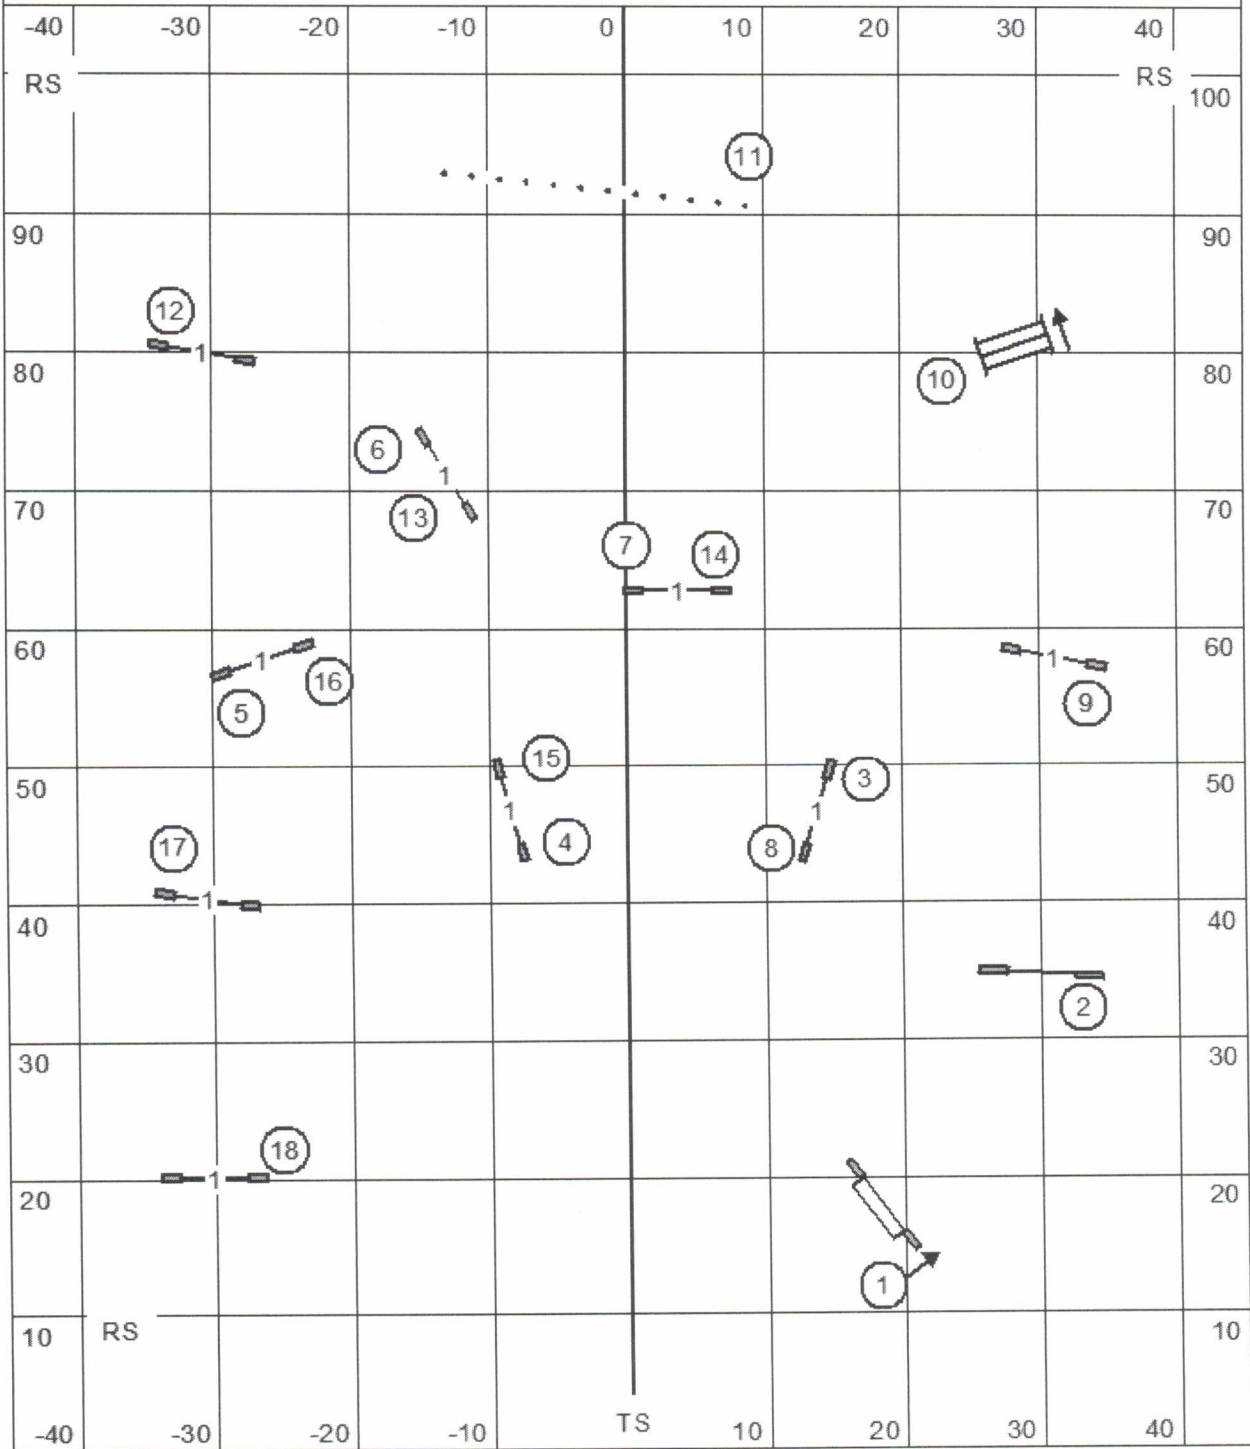

Gateway Agility Club - Grey Summit, IL
Judge: Lisa Potts
Sunday November 26, 2023
EM JWW