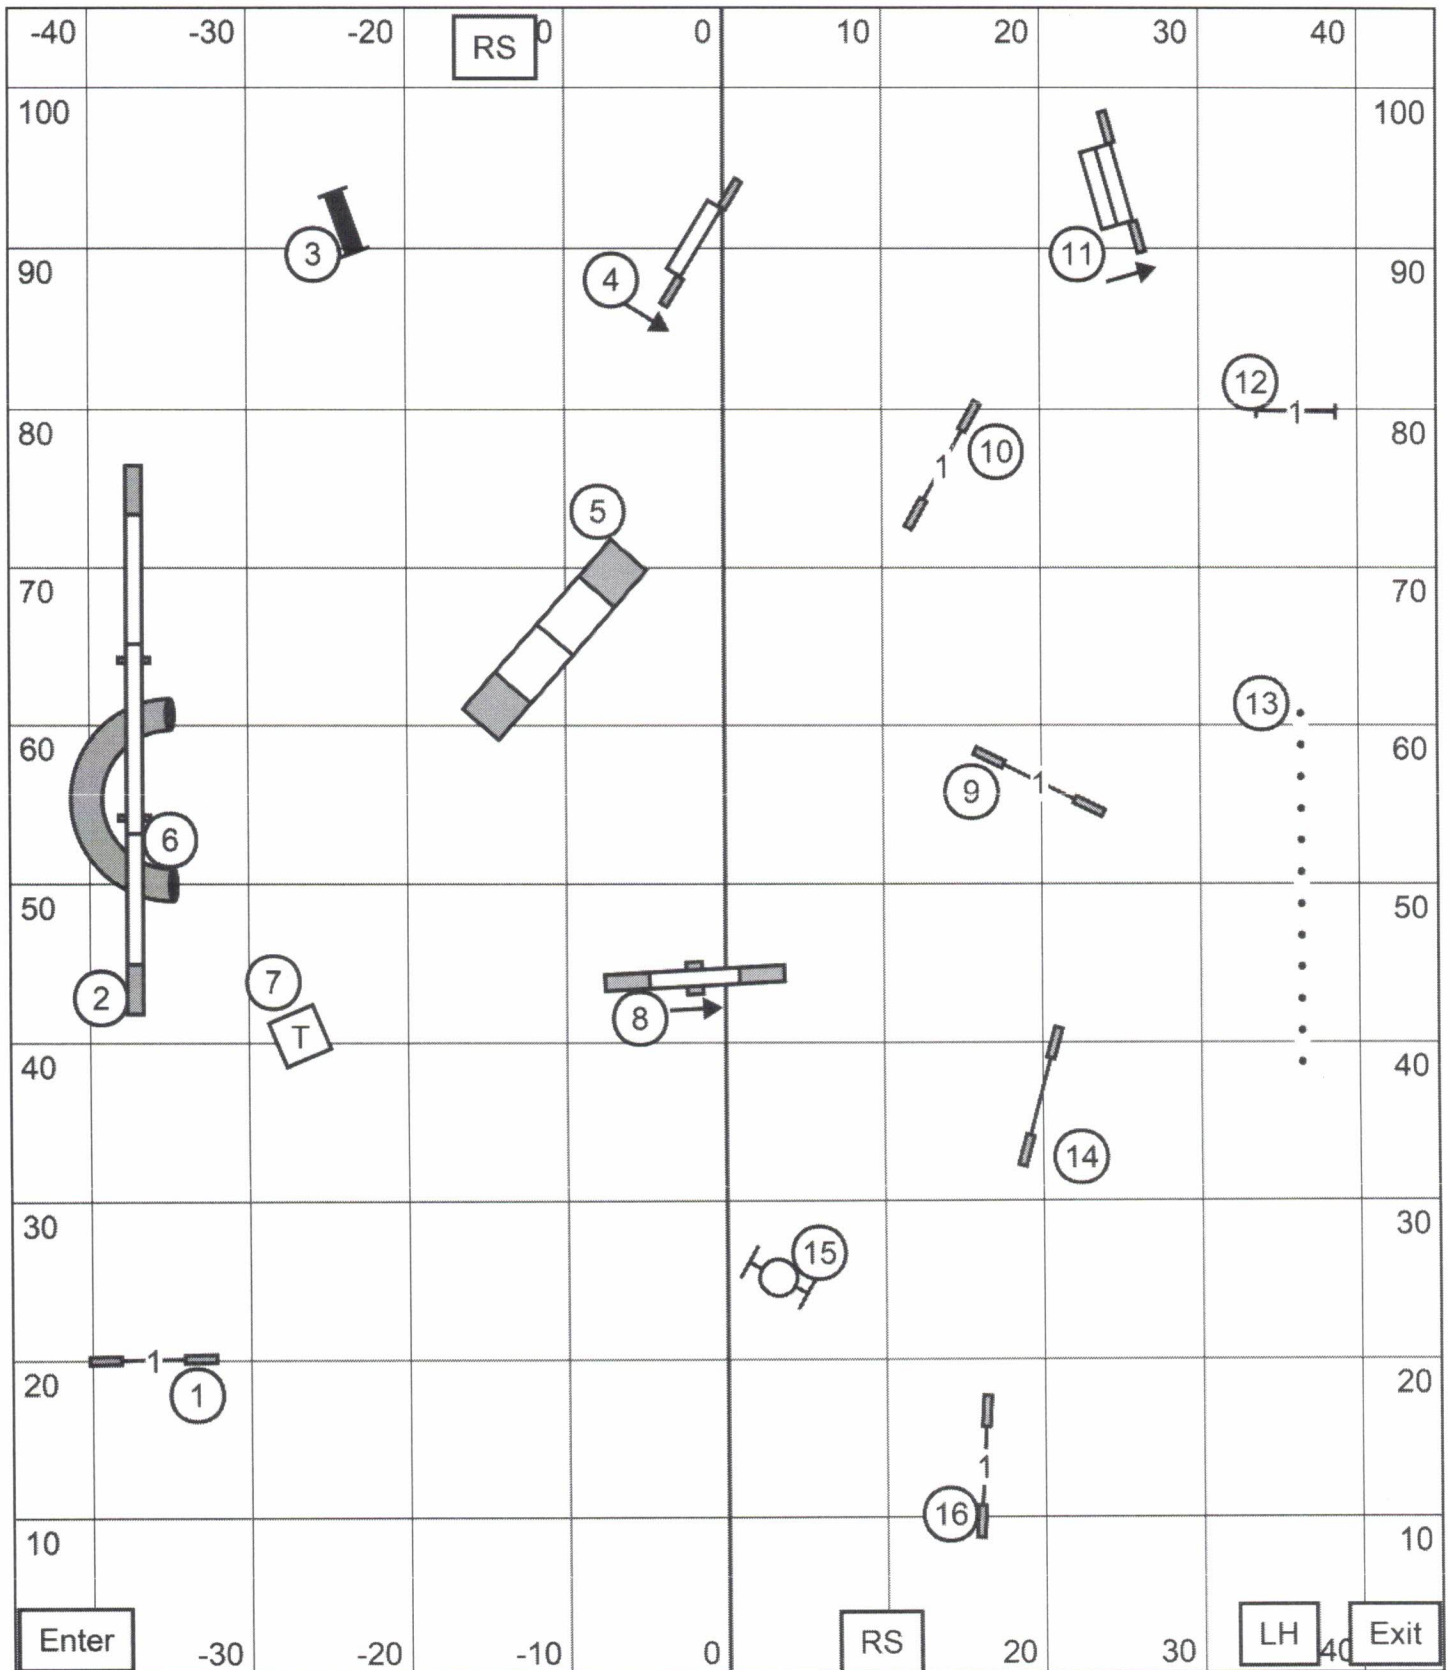

OPN

Gateway Agility Club Gray Summit, MO Indoors on
Turf Open STD 11/26/2023 E-Timing Craig Josling

STD