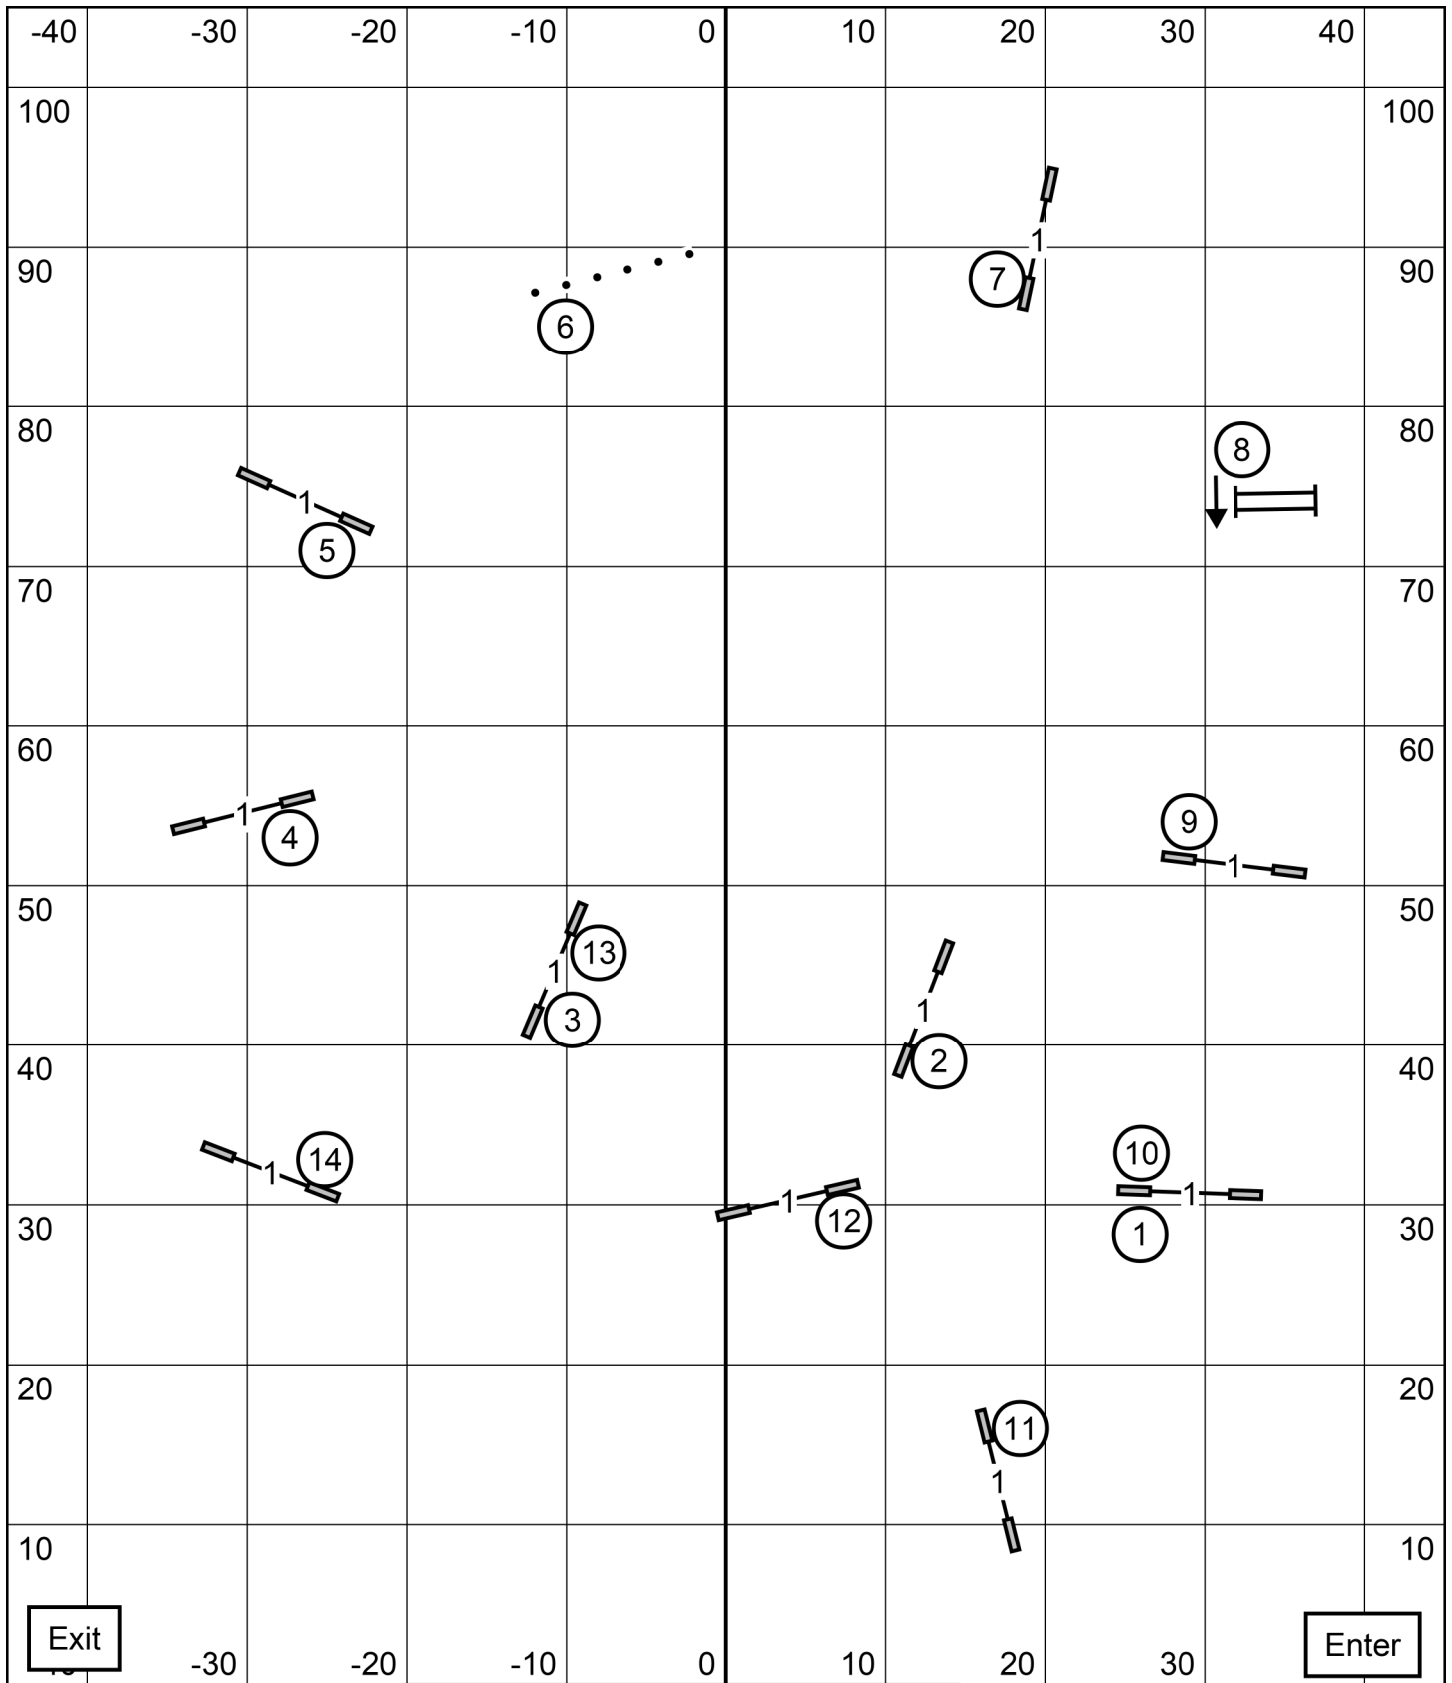

Portuguese Water Dog Club of America, Inc
Gray Summit, MO
Ronda Bermke
Wednesday August 27, 2025
Novice JWW

TS