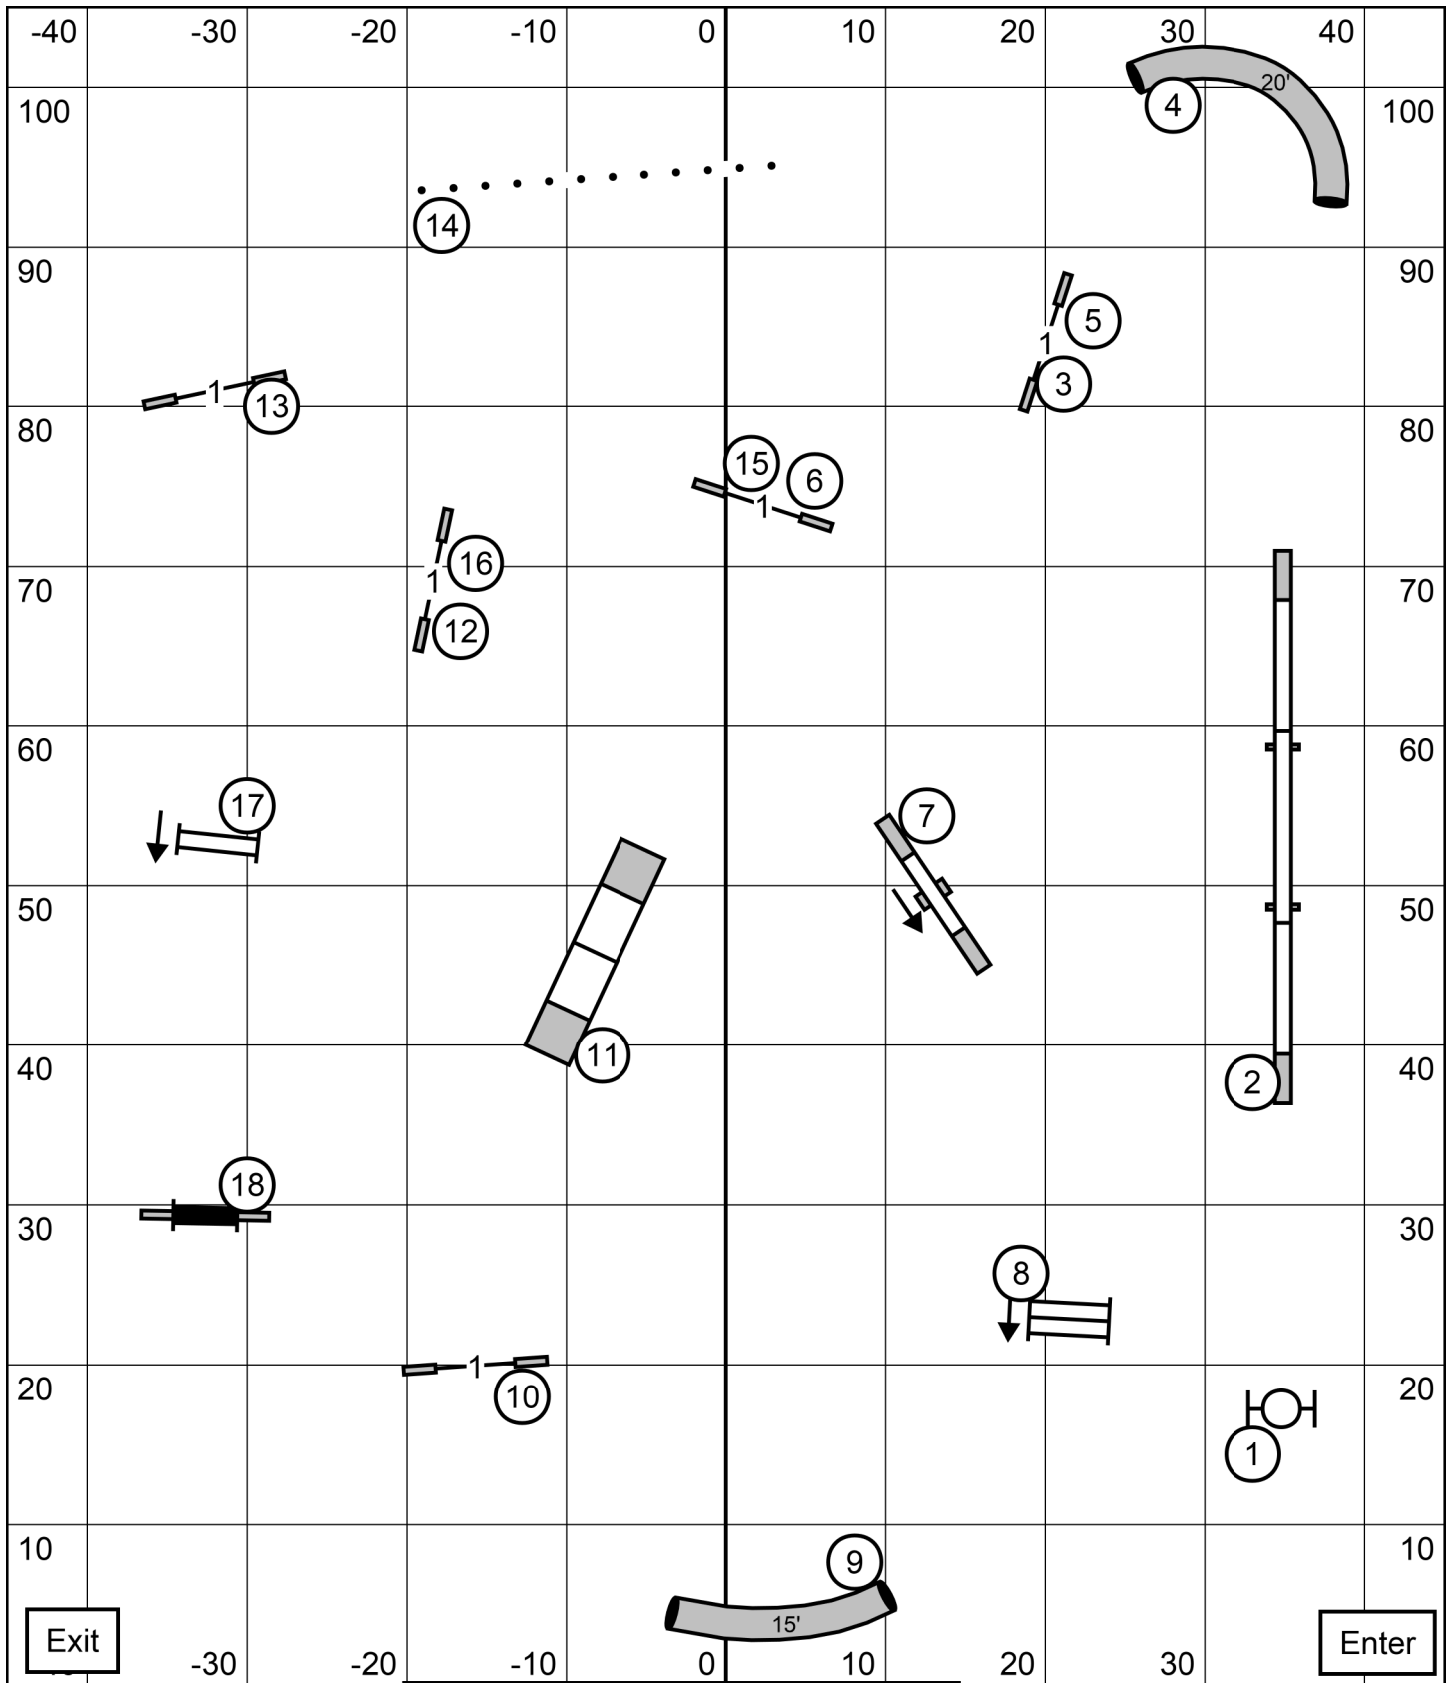

Portuguese Water Dog Club of America, Inc
Gray Summit, MO
Ronda Bermke
Wednesday August 27, 2025
Excellent/Master STD

TS