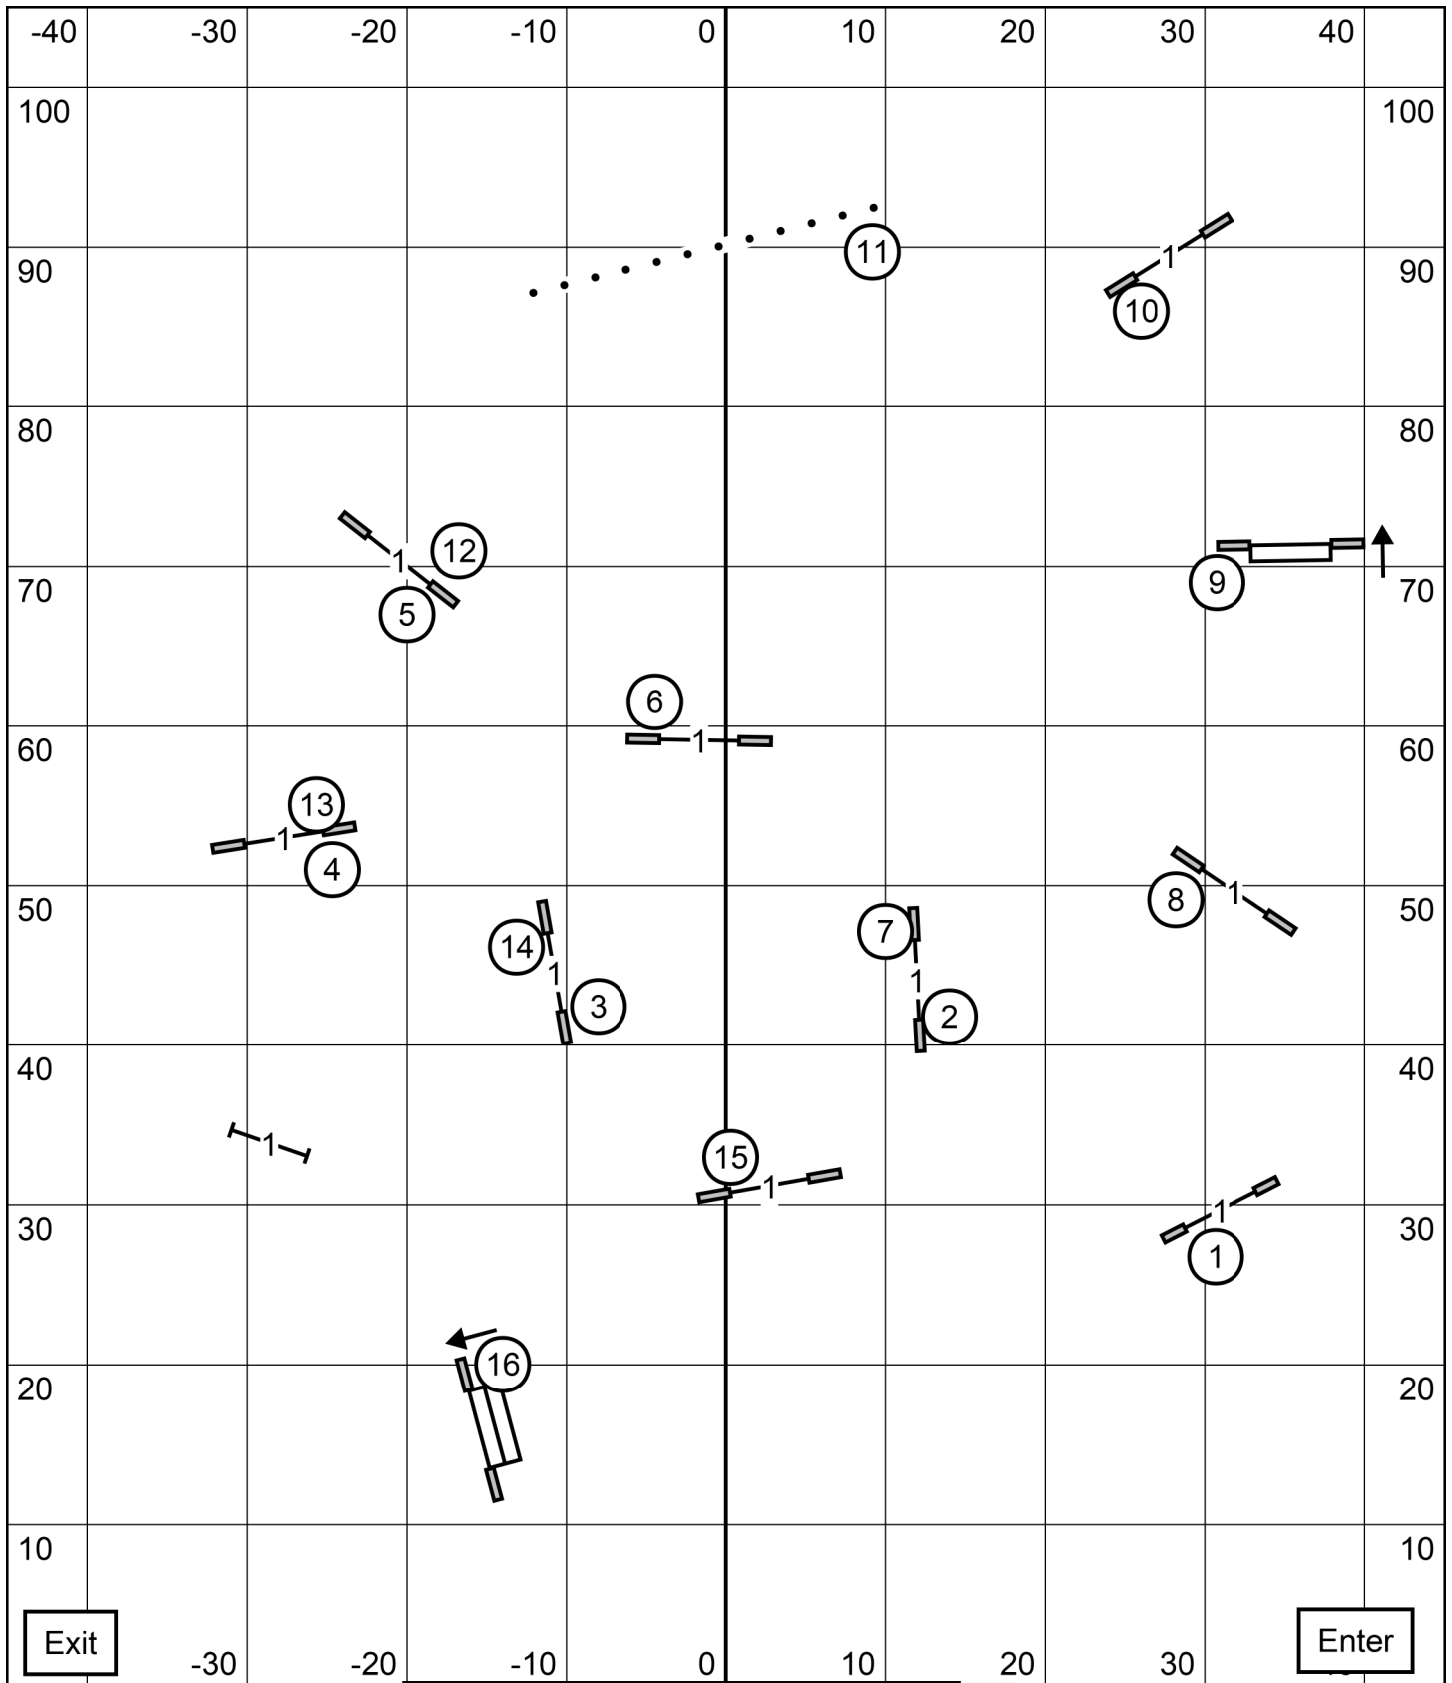

Portuguese Water Dog Club of America, Inc
Gray Summit, MO
Ronda Bermke
Wednesday August 27, 2025
Open JWW

TS