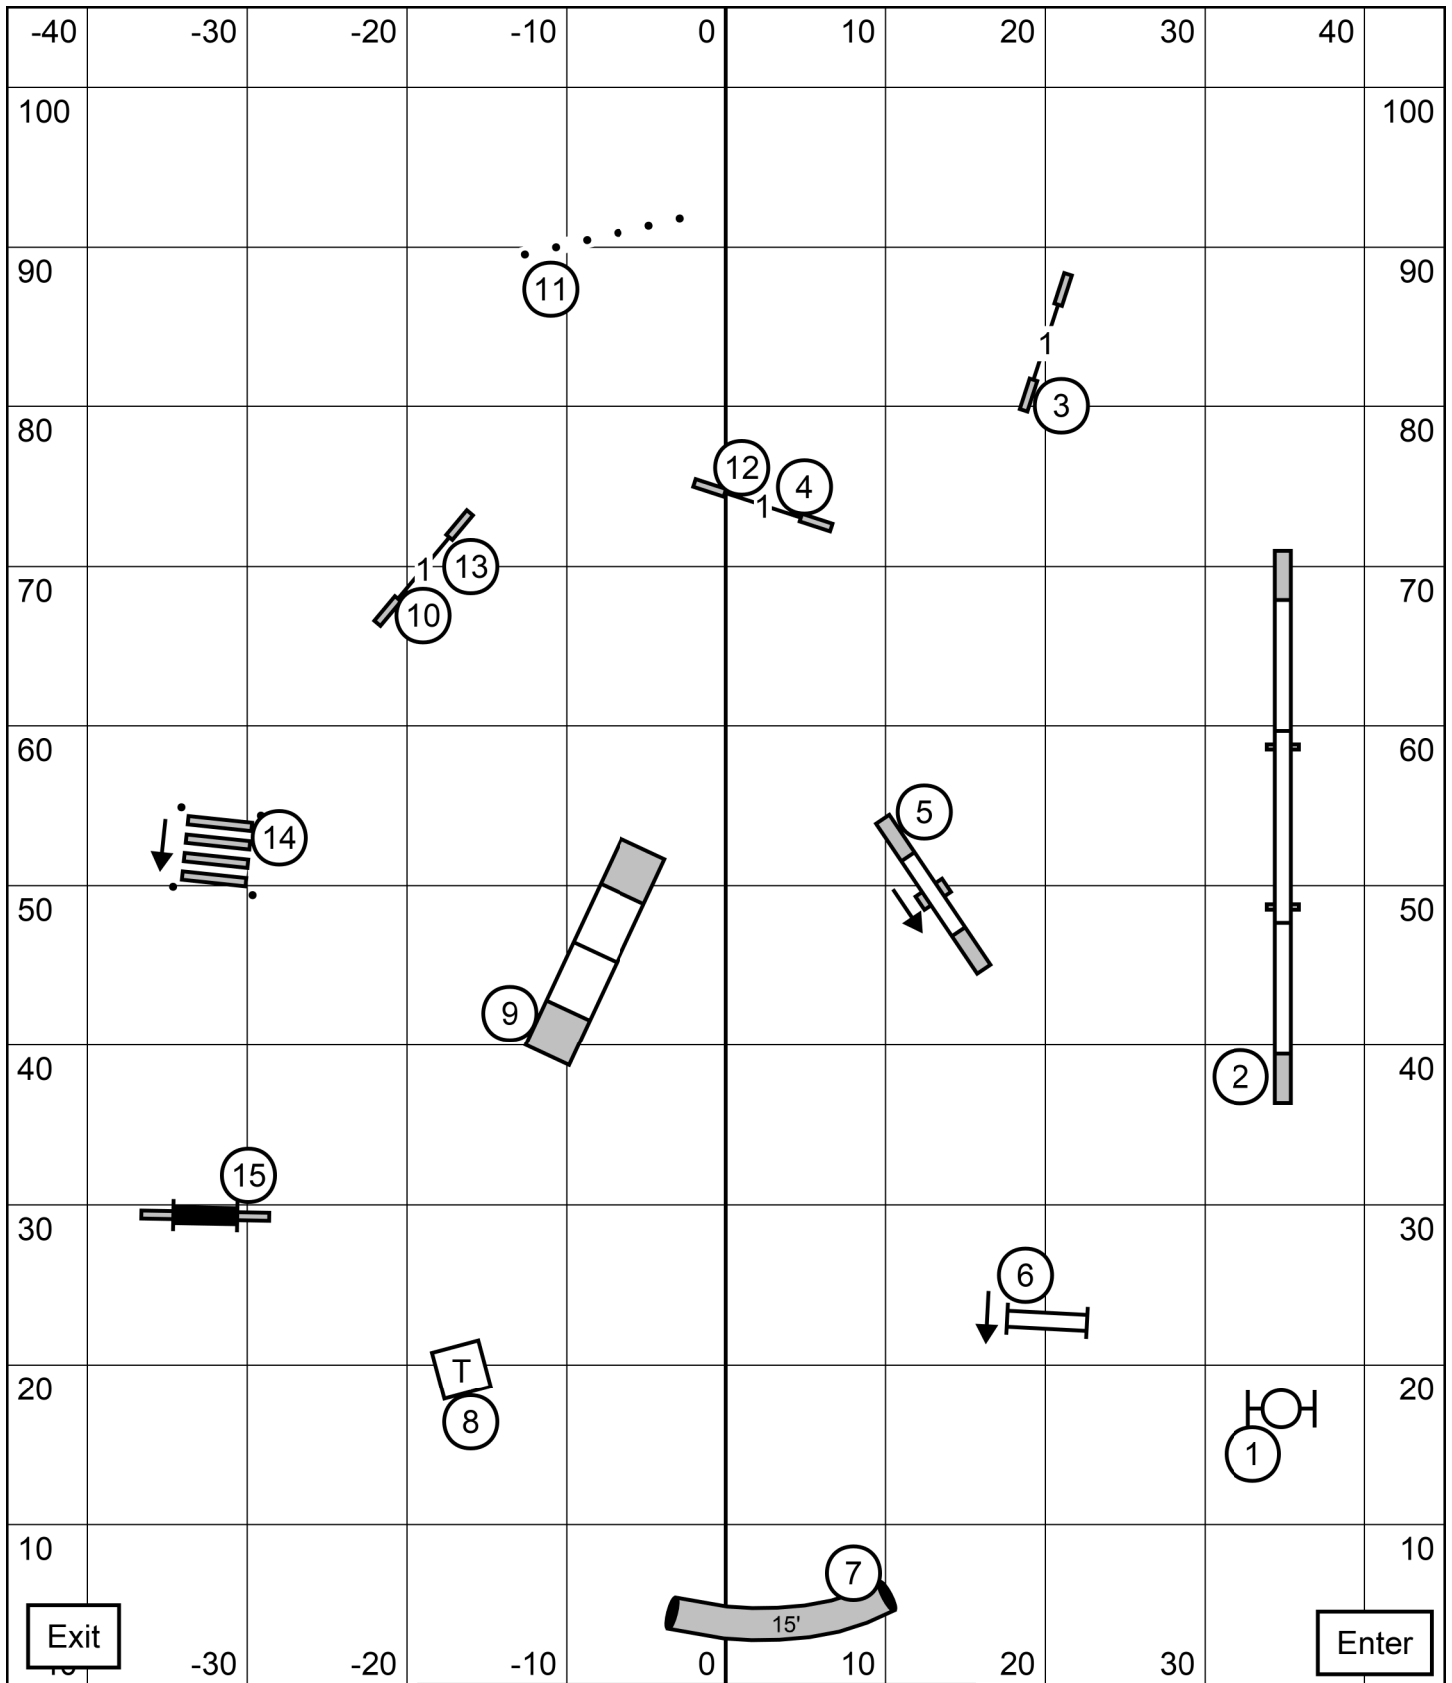

Portuguese Water Dog Club of America, Inc
Gray Summit, MO
Ronda Bermke
Wednesday August 27, 2025
Novice STD

TS