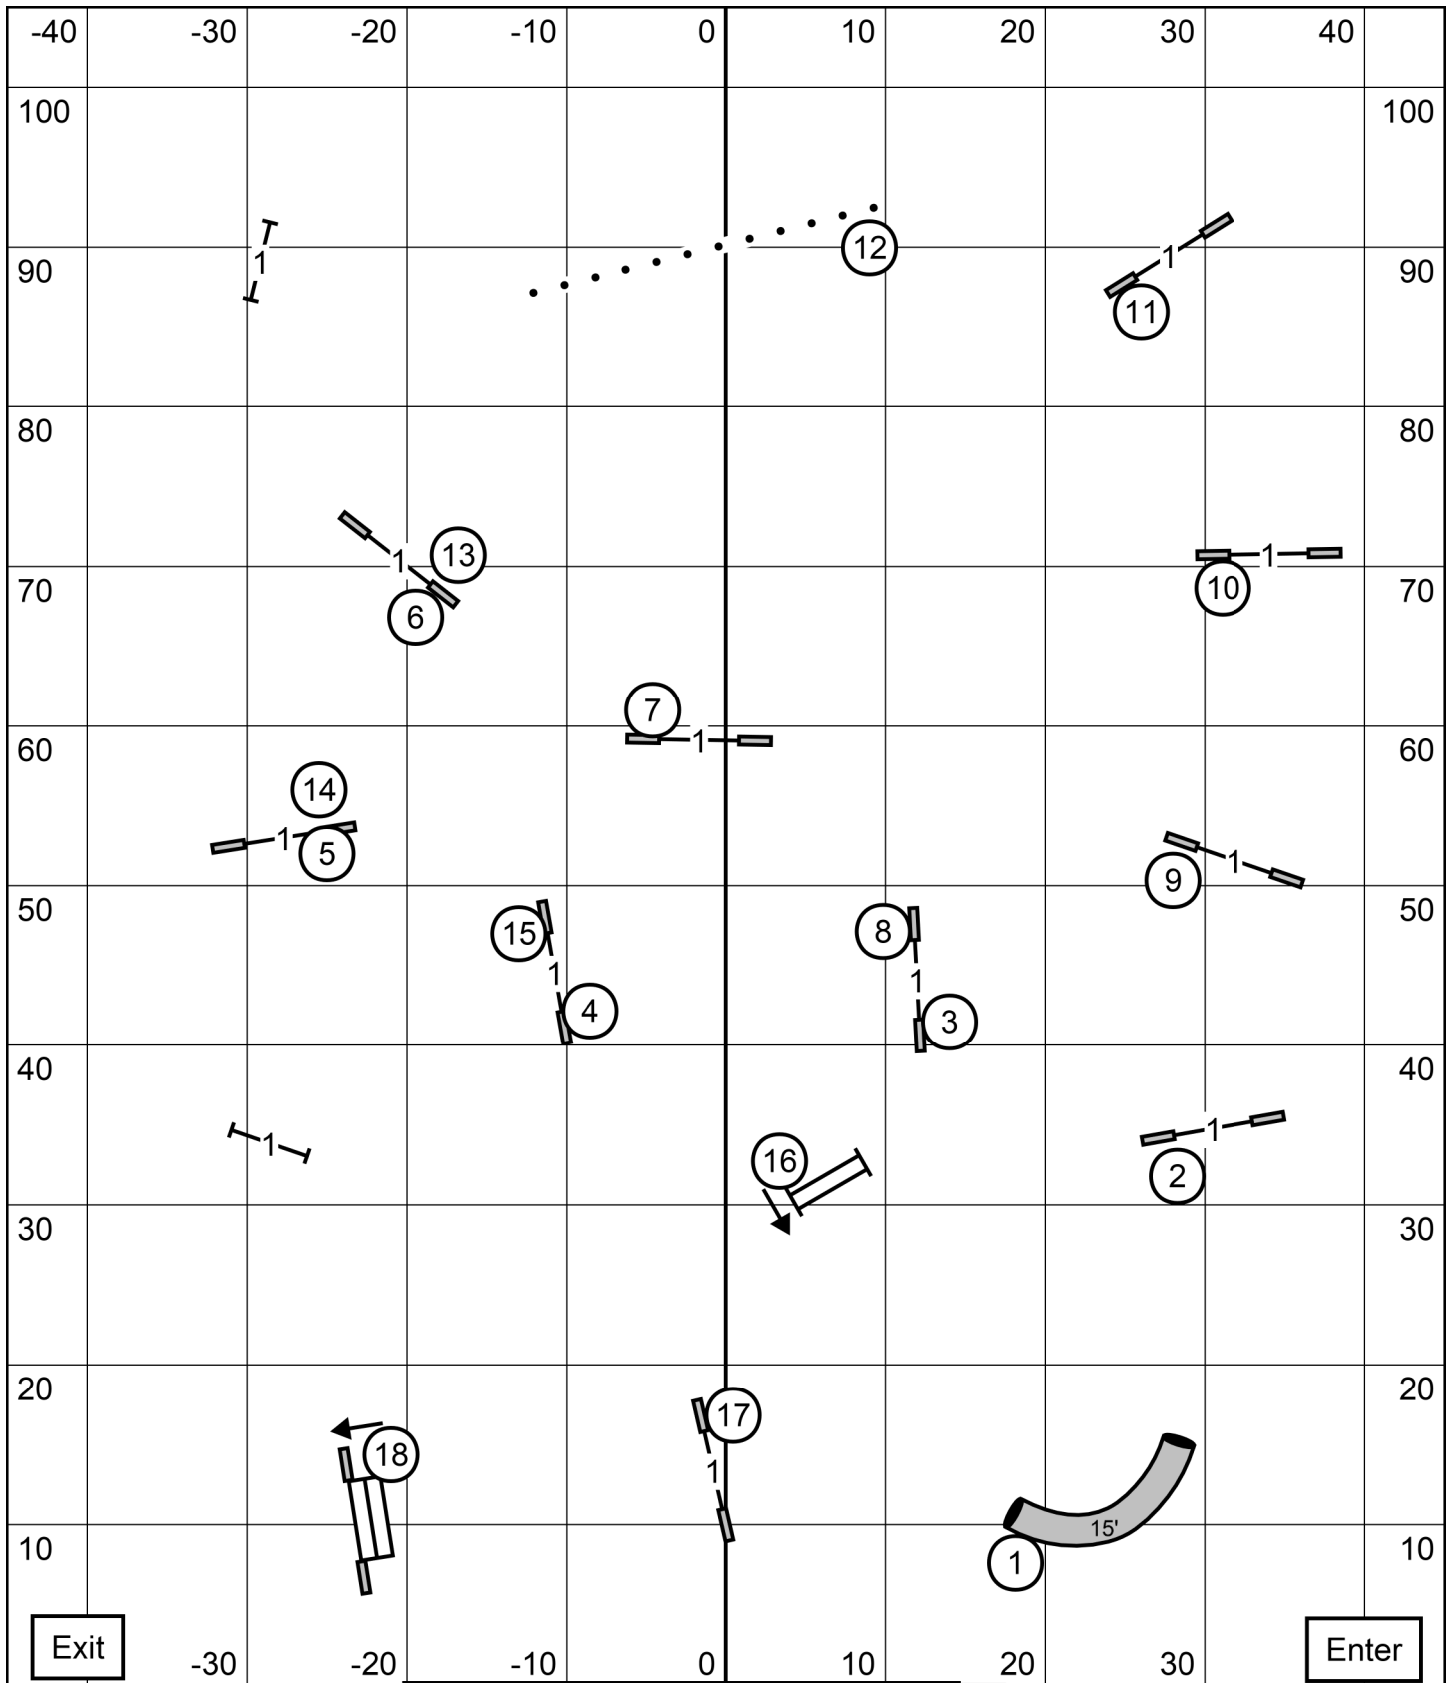

Portuguese Water Dog Club of America, Inc  
 Gray Summit, MO  
 Ronda Bermke  
**Wednesday August 27, 2025**  
**ALL FAST**

TS

E/M Send 4-5-6 in flow  
 Open Send 4-5 OR 5-6  
 Novice Send sq8-sq5 OR 5-8

Portuguese Water Dog Club of America, Inc  
 Gray Summit, MO  
 Ronda Bermke  
**Wednesday August 27, 2025**  
**Excellent/Master JWW**

TS

Portuguese Water Dog Club of America, Inc  
 Gray Summit, MO  
 Ronda Bermke  
**Wednesday August 27, 2025**  
**Excellent/Master STD**