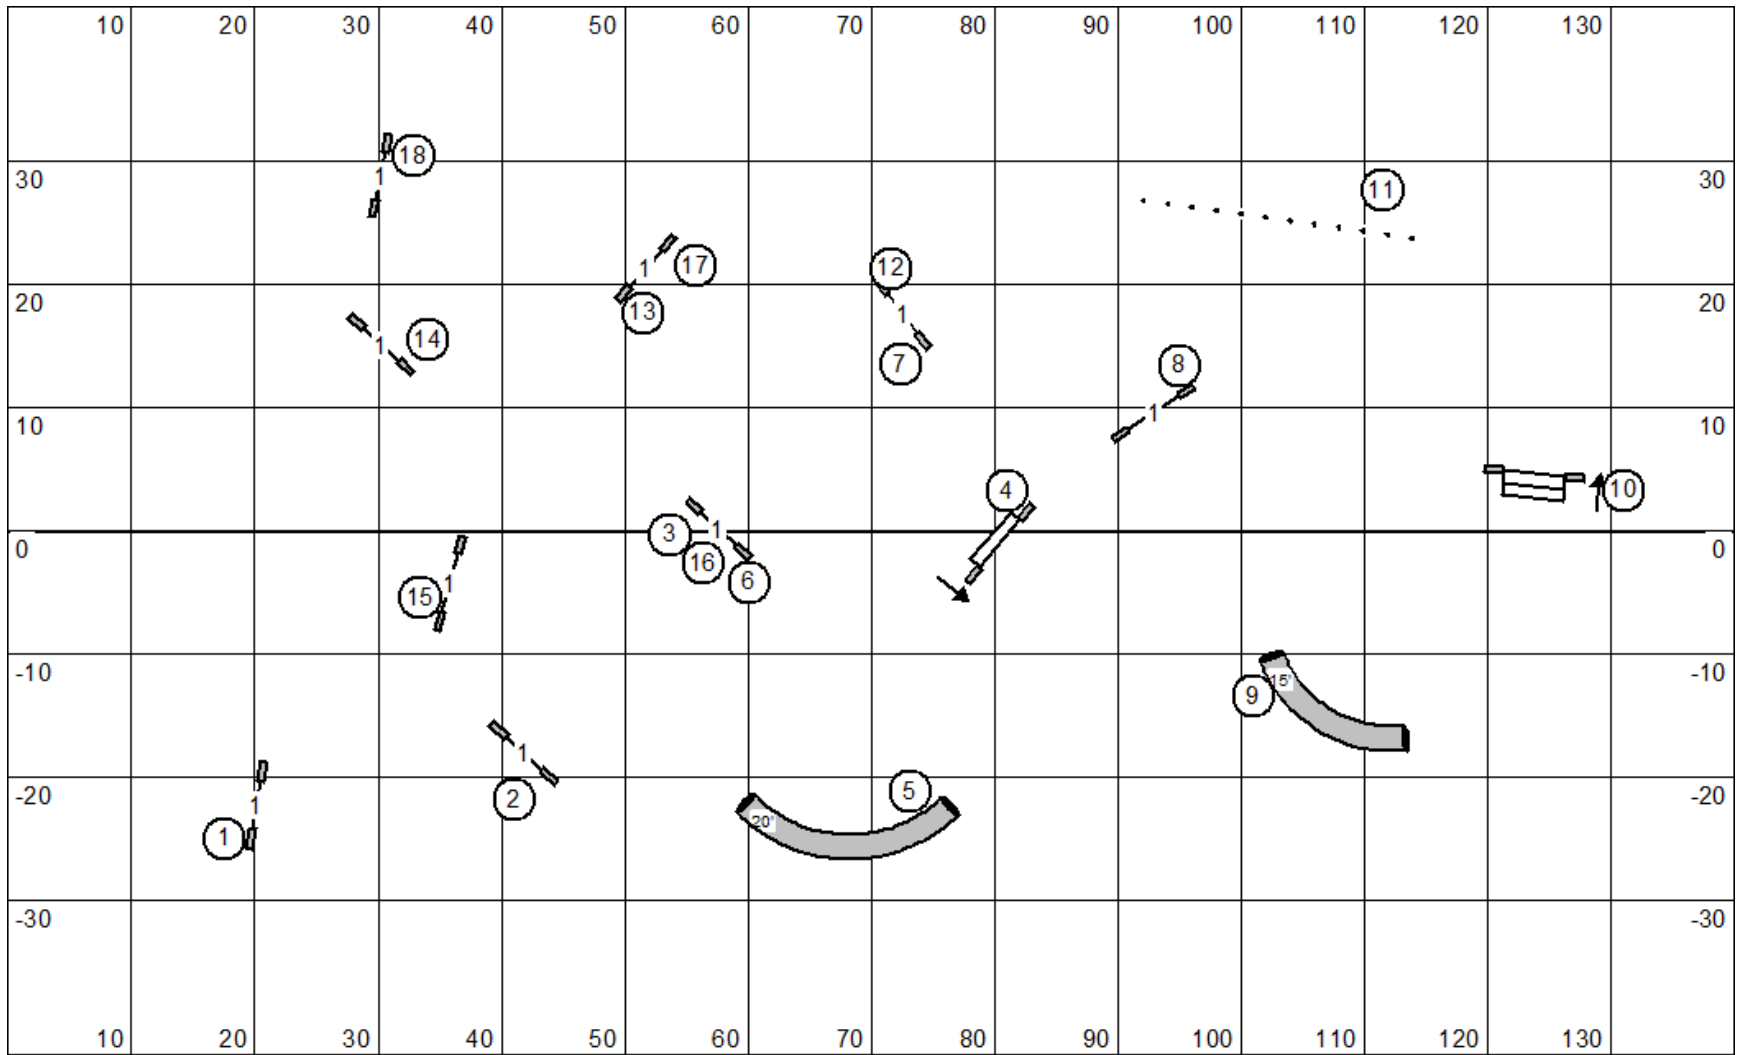

Greater St. Louis Agility Club 9-27-24 **Novice JWW** Terry Elger

Greater St. Louis Agility Club 9-27-24 **Open JWW** Terry Elger

Greater St. Louis Agility Club 9-27-24 **MX JWW** Terry Elger

Greater St. Louis Agility Club - 27 Sep 2024 - AKC ISC - Agility 2 - Designer:Esa Muotka / Judge:Terry Elger

Path length (ft):660.5

www.smarteragility.com

Greater St.Louis Agility Club - 27 Sep 2024 - AKC ISC - Jumping 2 - Designer:Esa Muotka (FIN FI) / Judge:Terry Elger

Path length (ft):578.6

www.smarteragility.com