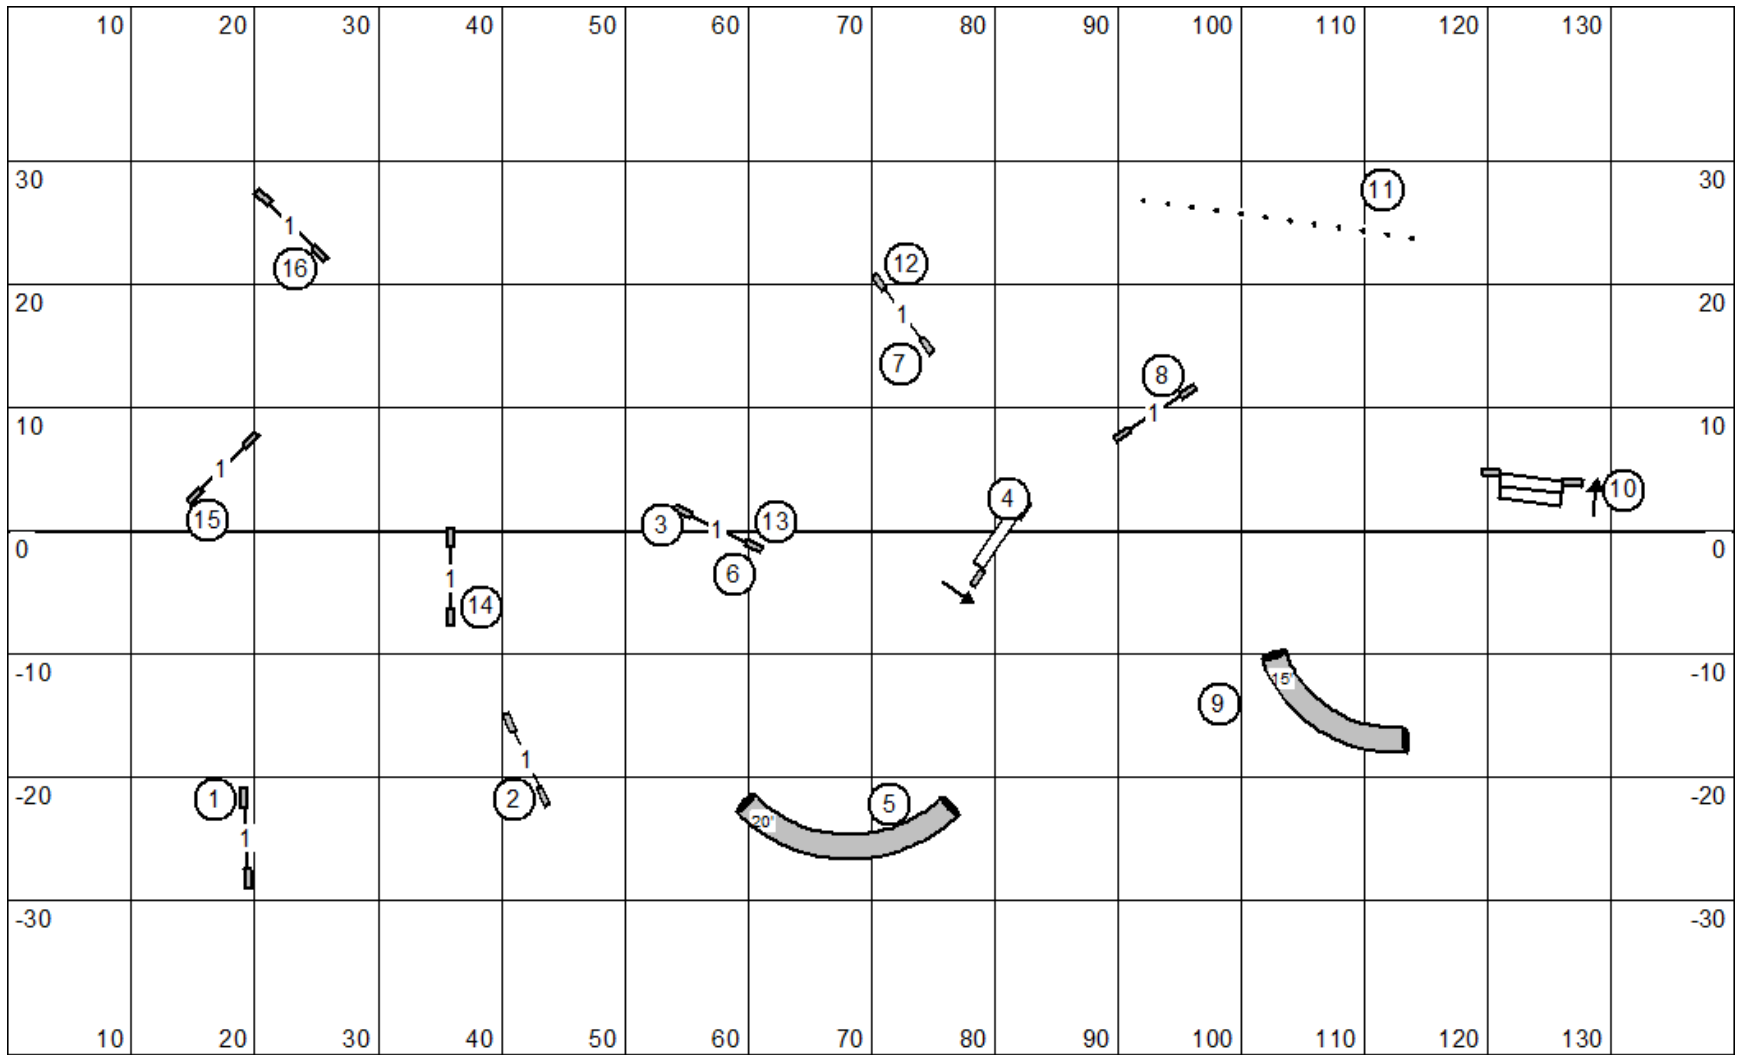

Greater St. Louis Agility Club 9-27-24 **Novice JWW** Terry Elger

Greater St. Louis Agility Club 9-27-24 **Open JWW** Terry Elger

Greater St. Louis Agility Club 9-27-24 **MX JWW** Terry Elger

Greater St. Louis Agility Club - 27 Sep 2024 - AKC ISC - Agility 2 - Designer:Esa Muotka / Judge:Terry Elger

Path length (ft):660.5

www.smarteragility.com

Greater St.Louis Agility Club - 27 Sep 2024 - AKC ISC - Jumping 2 - Designer:Esa Muotka (FIN FI) / Judge:Terry Elger

Path length (ft):578.6

www.smarteragility.com