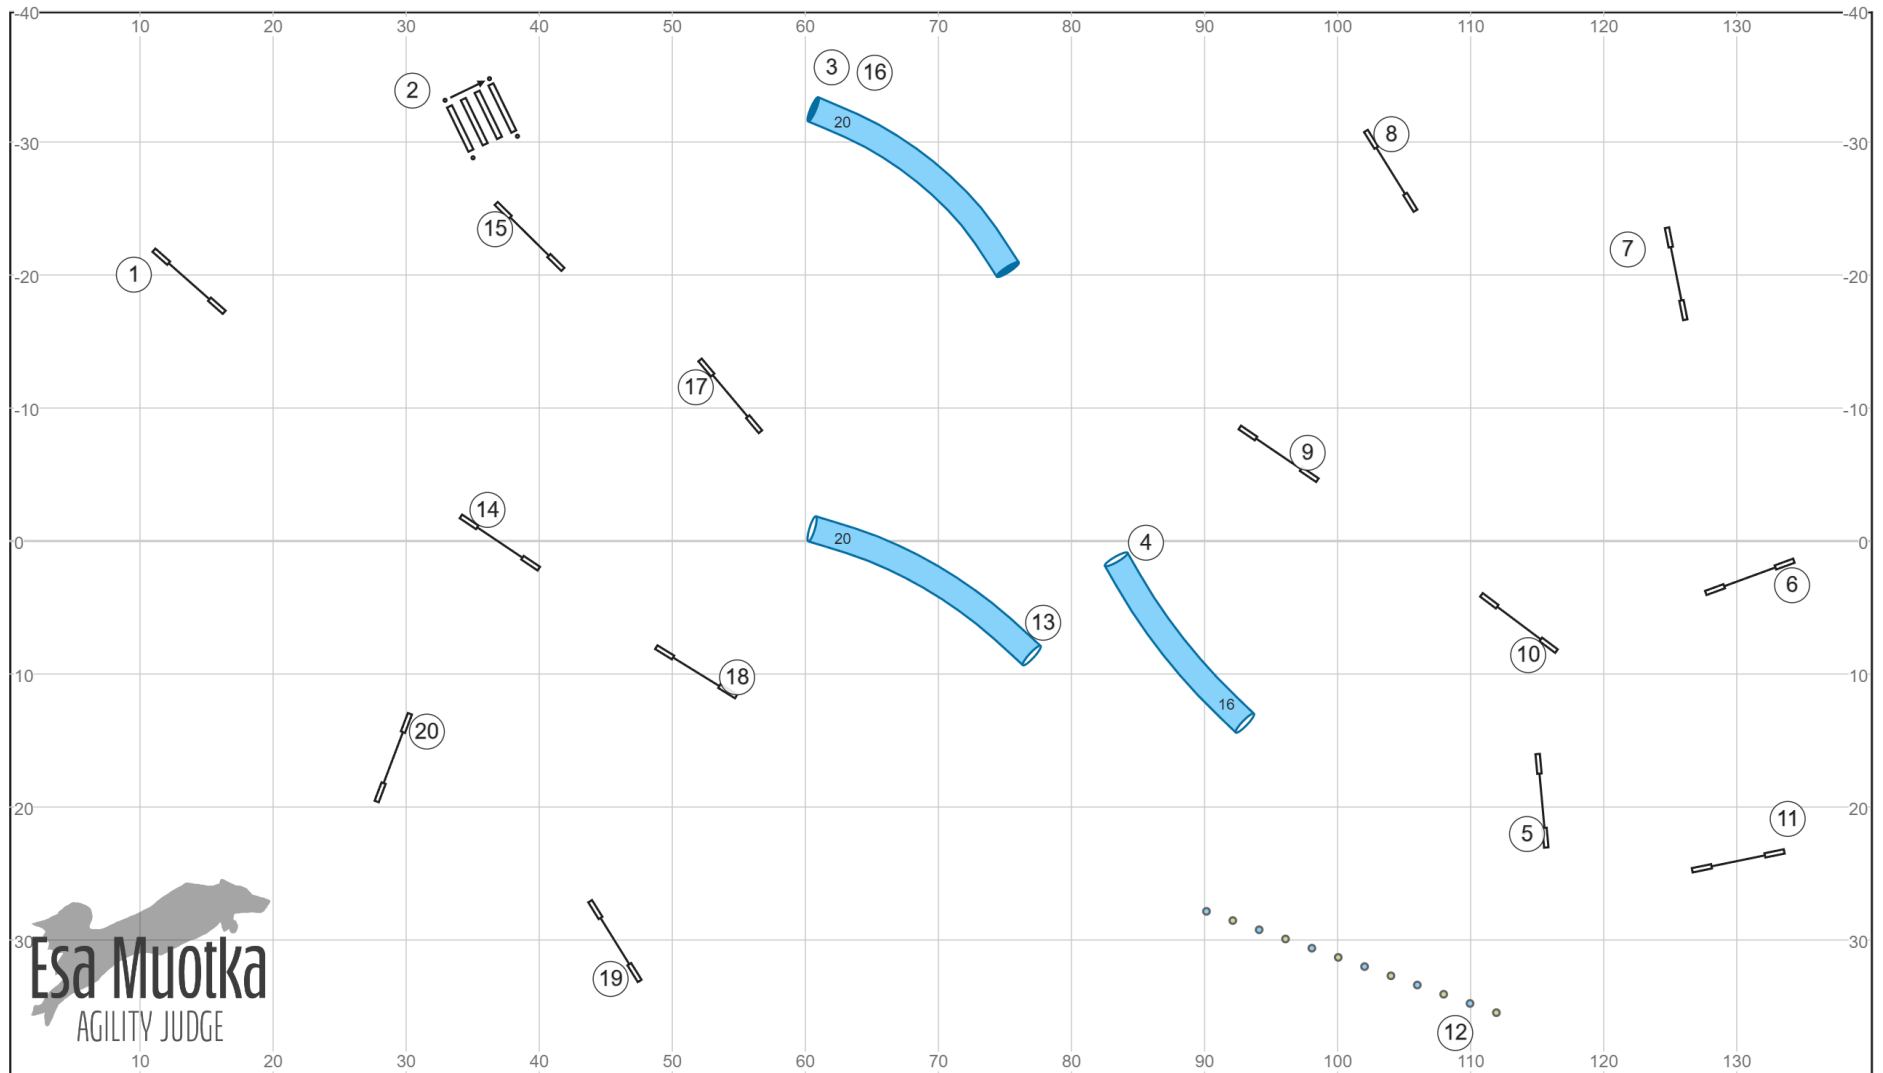

Greater St. Louis Agility Club 9-27-24 **Novice JWW** Terry Elger

Greater St. Louis Agility Club 9-27-24 **Open JWW** Terry Elger

Greater St. Louis Agility Club 9-27-24 **MX JWW** Terry Elger

Greater St. Louis Agility Club - 27 Sep 2024 - AKC ISC - Agility 2 - Designer:Esa Muotka / Judge:Terry Elger

Path length (ft):660.5

www.smarteragility.com

Greater St.Louis Agility Club - 27 Sep 2024 - AKC ISC - Jumping 2 - Designer:Esa Muotka (FIN FI) / Judge:Terry Elger

Path length (ft):578.6

www.smarteragility.com