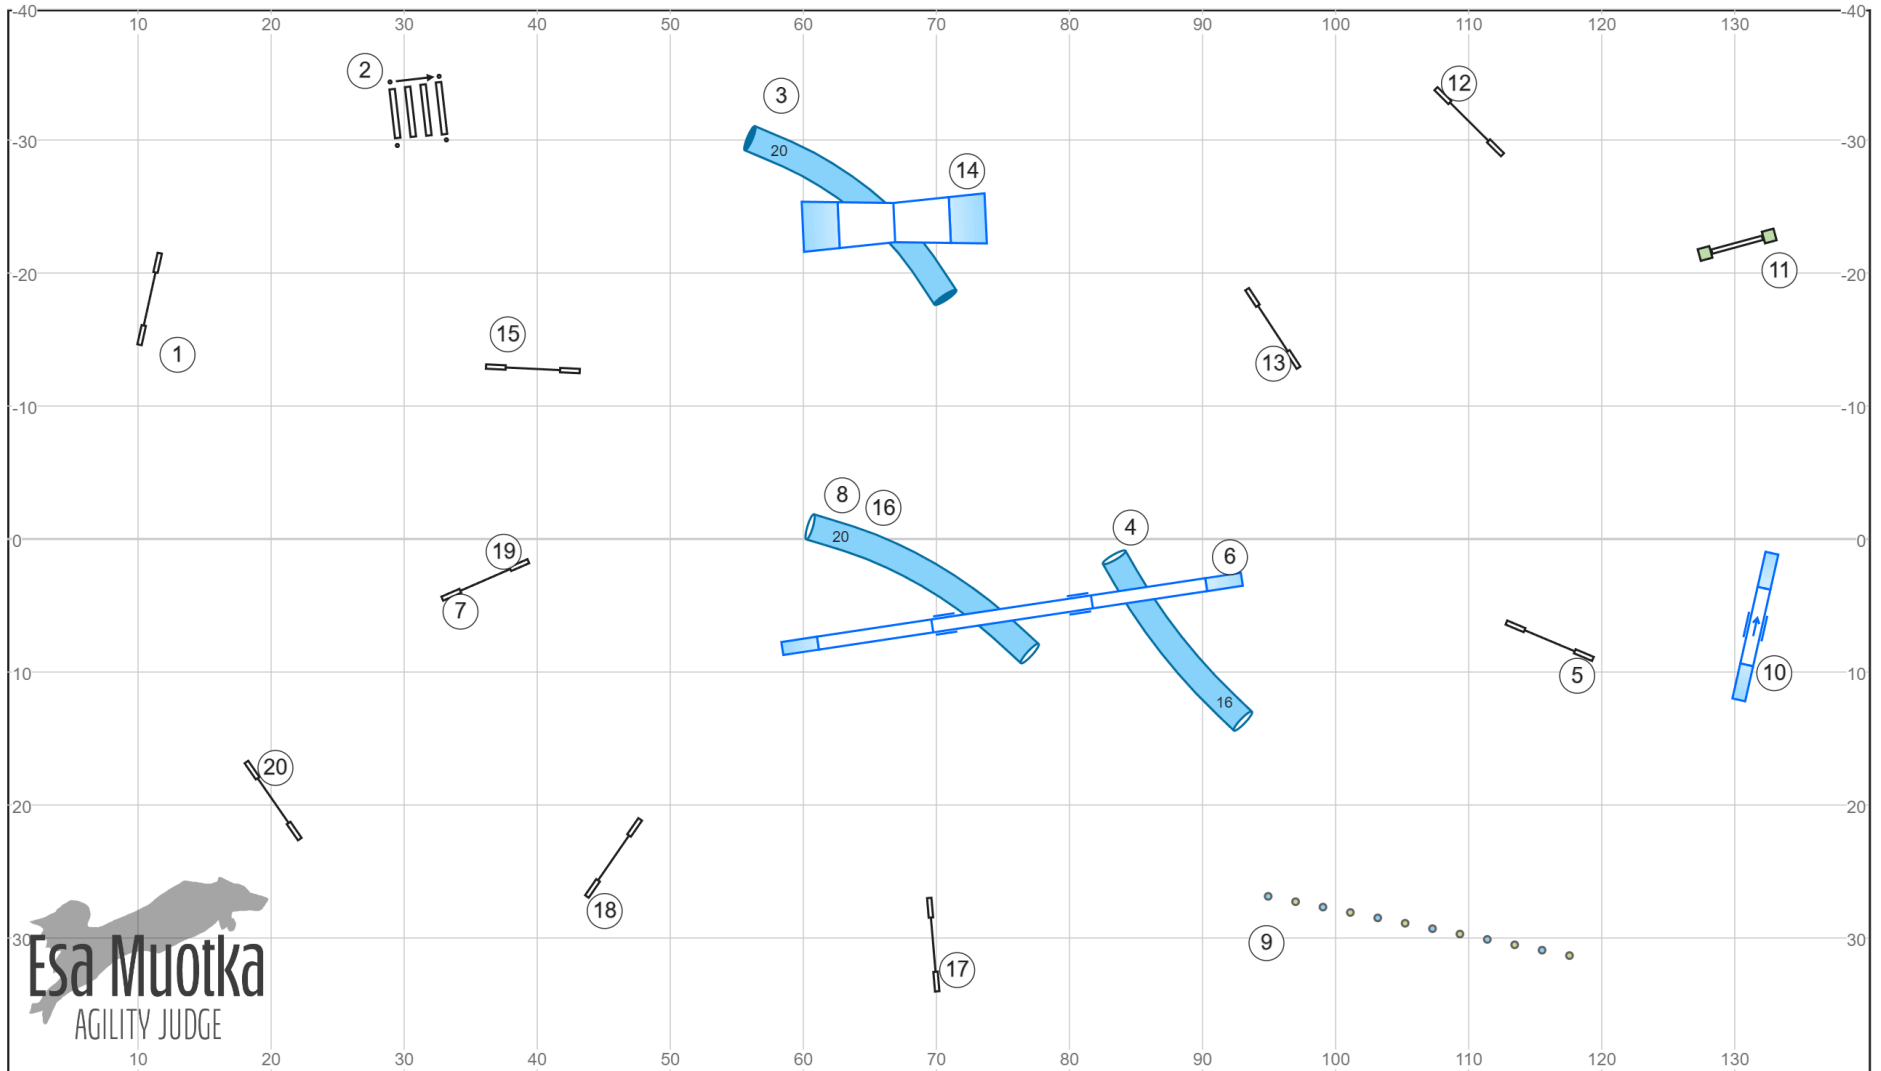

Greater St. Louis Agility Club 9-27-24 **Novice JWW** Terry Elger

Greater St. Louis Agility Club 9-27-24 **Open JWW** Terry Elger

Greater St. Louis Agility Club 9-27-24 **MX JWW** Terry Elger

Greater St. Louis Agility Club - 27 Sep 2024 - AKC ISC - Agility 2 - Designer:Esa Muotka / Judge:Terry Elger

Path length (ft):660.5

www.smarteragility.com

Greater St.Louis Agility Club - 27 Sep 2024 - AKC ISC - Jumping 2 - Designer:Esa Muotka (FIN FI) / Judge:Terry Elger

Path length (ft):578.6

www.smarteragility.com

ISC J3 MAP NOT AVAILABLE