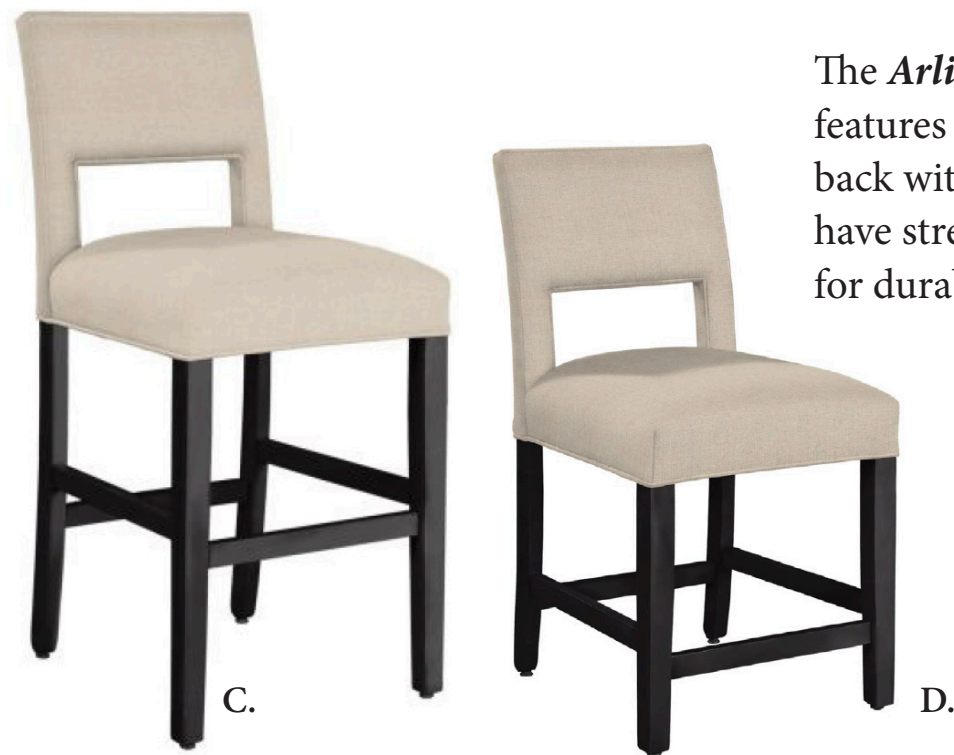

B. The **Hobbs** is a straight squared upholstered tight back and seat with “H” wood stretcher and wood tapered legs.

Item	Description	Item #	Width	Depth	Height
A.	Santa Fe Side Chair Upholstered curved back side chair with “U” shape stretcher.	VASAN-DN1-XXX	20	26	40
B.	Hobbs Side Chair Straight square backed side chair with “H” wood stretcher.	VAHOB-DN1-XXX	20	25	39

The *Arlington* bar and counter stool features a straight upholstered tight back with upholstered seat. Legs have stretchers connecting all legs for durability.

Item	Description	Item #	Width	Depth	Height
A.	Austin Counter Stool Counter Stool features a straight upholstered tight back and seat. Legs have stretchers that connect all 4 legs.	VAAUS-CS1-XXX	18.5	19.5	26
B.	Austin Bar Stool Bar Stool features a straight upholstered tight back and seat. Legs have stretchers that connect all 4 legs.	VAAUS-BS1-XXX	18.5	19.5	30
C.	Arlington Bar Stool Bar Stool features a straight upholstered tight back and seat. Legs have stretchers that connect all 4 legs.	VAVEN-OT1-XXX	18.5	19.5	30.5
D.	Arlington Counter Stool Counter Stool features a straight upholstered tight back and seat. Legs have stretchers that connect all 4 legs.	VAARL-CS1-XXX	18.5	19.5	26