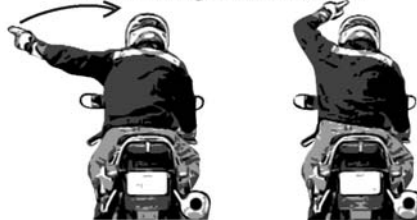

Stop - arm extended straight down, palm facing back

Slow Down - arm extended straight out, palm facing down

Speed Up - arm extended straight out, palm facing up

You Lead/Come - arm extended upward 45 degrees, palm forward pointing with index finger, swing in arc from back to front

Follow Me - arm extended straight up from shoulder, palm forward

Single File - arm and index finger extended straight up

Double File - arm with index and middle finger extended straight up

Hazard in Roadway - on the right, point with right foot; on the left, point with left hand

Highbeam - tap on top of helmet with open palm down

Pull Off - arm positioned as for right turn, forearm swung toward shoulder

Turn Signal On - open and close hand with fingers and thumb extended

Fuel - arm out to side pointing to tank with finger extended