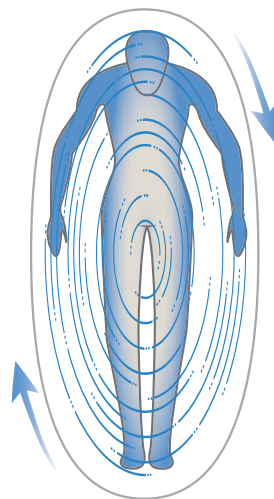

Dive in time: ARGA®.

Time and water have much more in common than expected - they both flow in harmony within the universe of ARGA®, the revolutionary Jacuzzi® bath experience intended to redefine the world of personal wellness.

With the **new Swirlpool® technology**, the bath experience emulates that of an enveloping, heartfelt embrace, or that of full immersion in a silent creek, all while deeply connected with nature. Thanks to the delicate swirls created by the colored water jets and the constant bath water temperature, the ARGA® experience becomes multi-sensory and fully immersive.

Swirlpool technology®