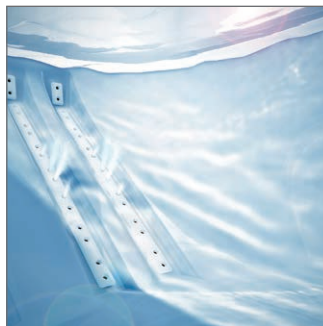

A SHIATSU MASSAGE IN WATER
Jacuzzi® develops new, exclusive technology and launches the first shiatsu hydromassage system in a bath.

2006