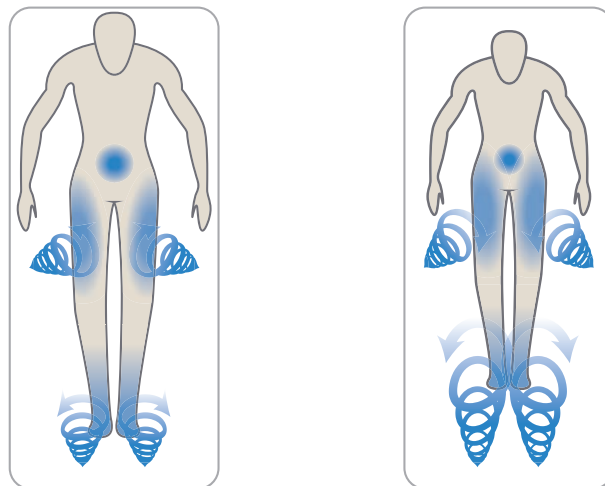

33°C **Lukewarm water**

up to Helps eliminate water retention.

27°C **Cool water**

up to Alleviates fatigue.

18°C **Cold water**

up to Aids muscle recovery after physical exertion.

Hydromassage designed to be the best in the world.

There must be a reason behind the famous name Jacuzzi® has made for itself as the best hydromassage in the world. In fact, there are plenty of reasons: the TargetPro® jets for instance, developed to deliver a targeted massage to each body area thanks to a perfect mixture of air and water.

Both their power and direction can be fully adjusted for an effective massage, no matter what your requirements may be.

Change the direction of your jets through 360 degrees to treat specific body areas with a perfect mixture of air and water. Rotate the jets to adjust their power or turn them off altogether.