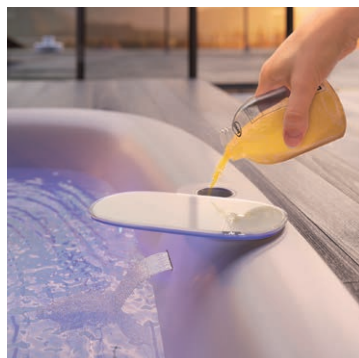

Jacuzzi® salt infuser with dispenser.