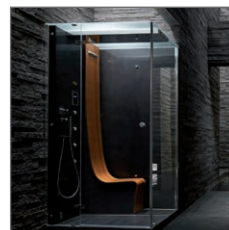

MORPHOSIS
top design, top technology: launching of the first line designed by Pininfarina.

2004

1956

J-300®
the first portable device to create a hydromassage in a bath.

1986