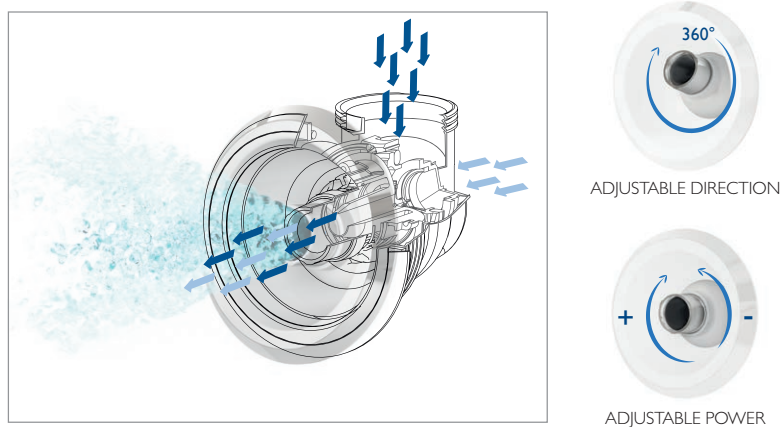

Both their power and direction can be fully adjusted for an effective massage, no matter what your requirements may be.

Change the direction of your jets through 360 degrees to treat specific body areas with a perfect mixture of air and water. Rotate the jets to adjust their power or turn them off altogether.