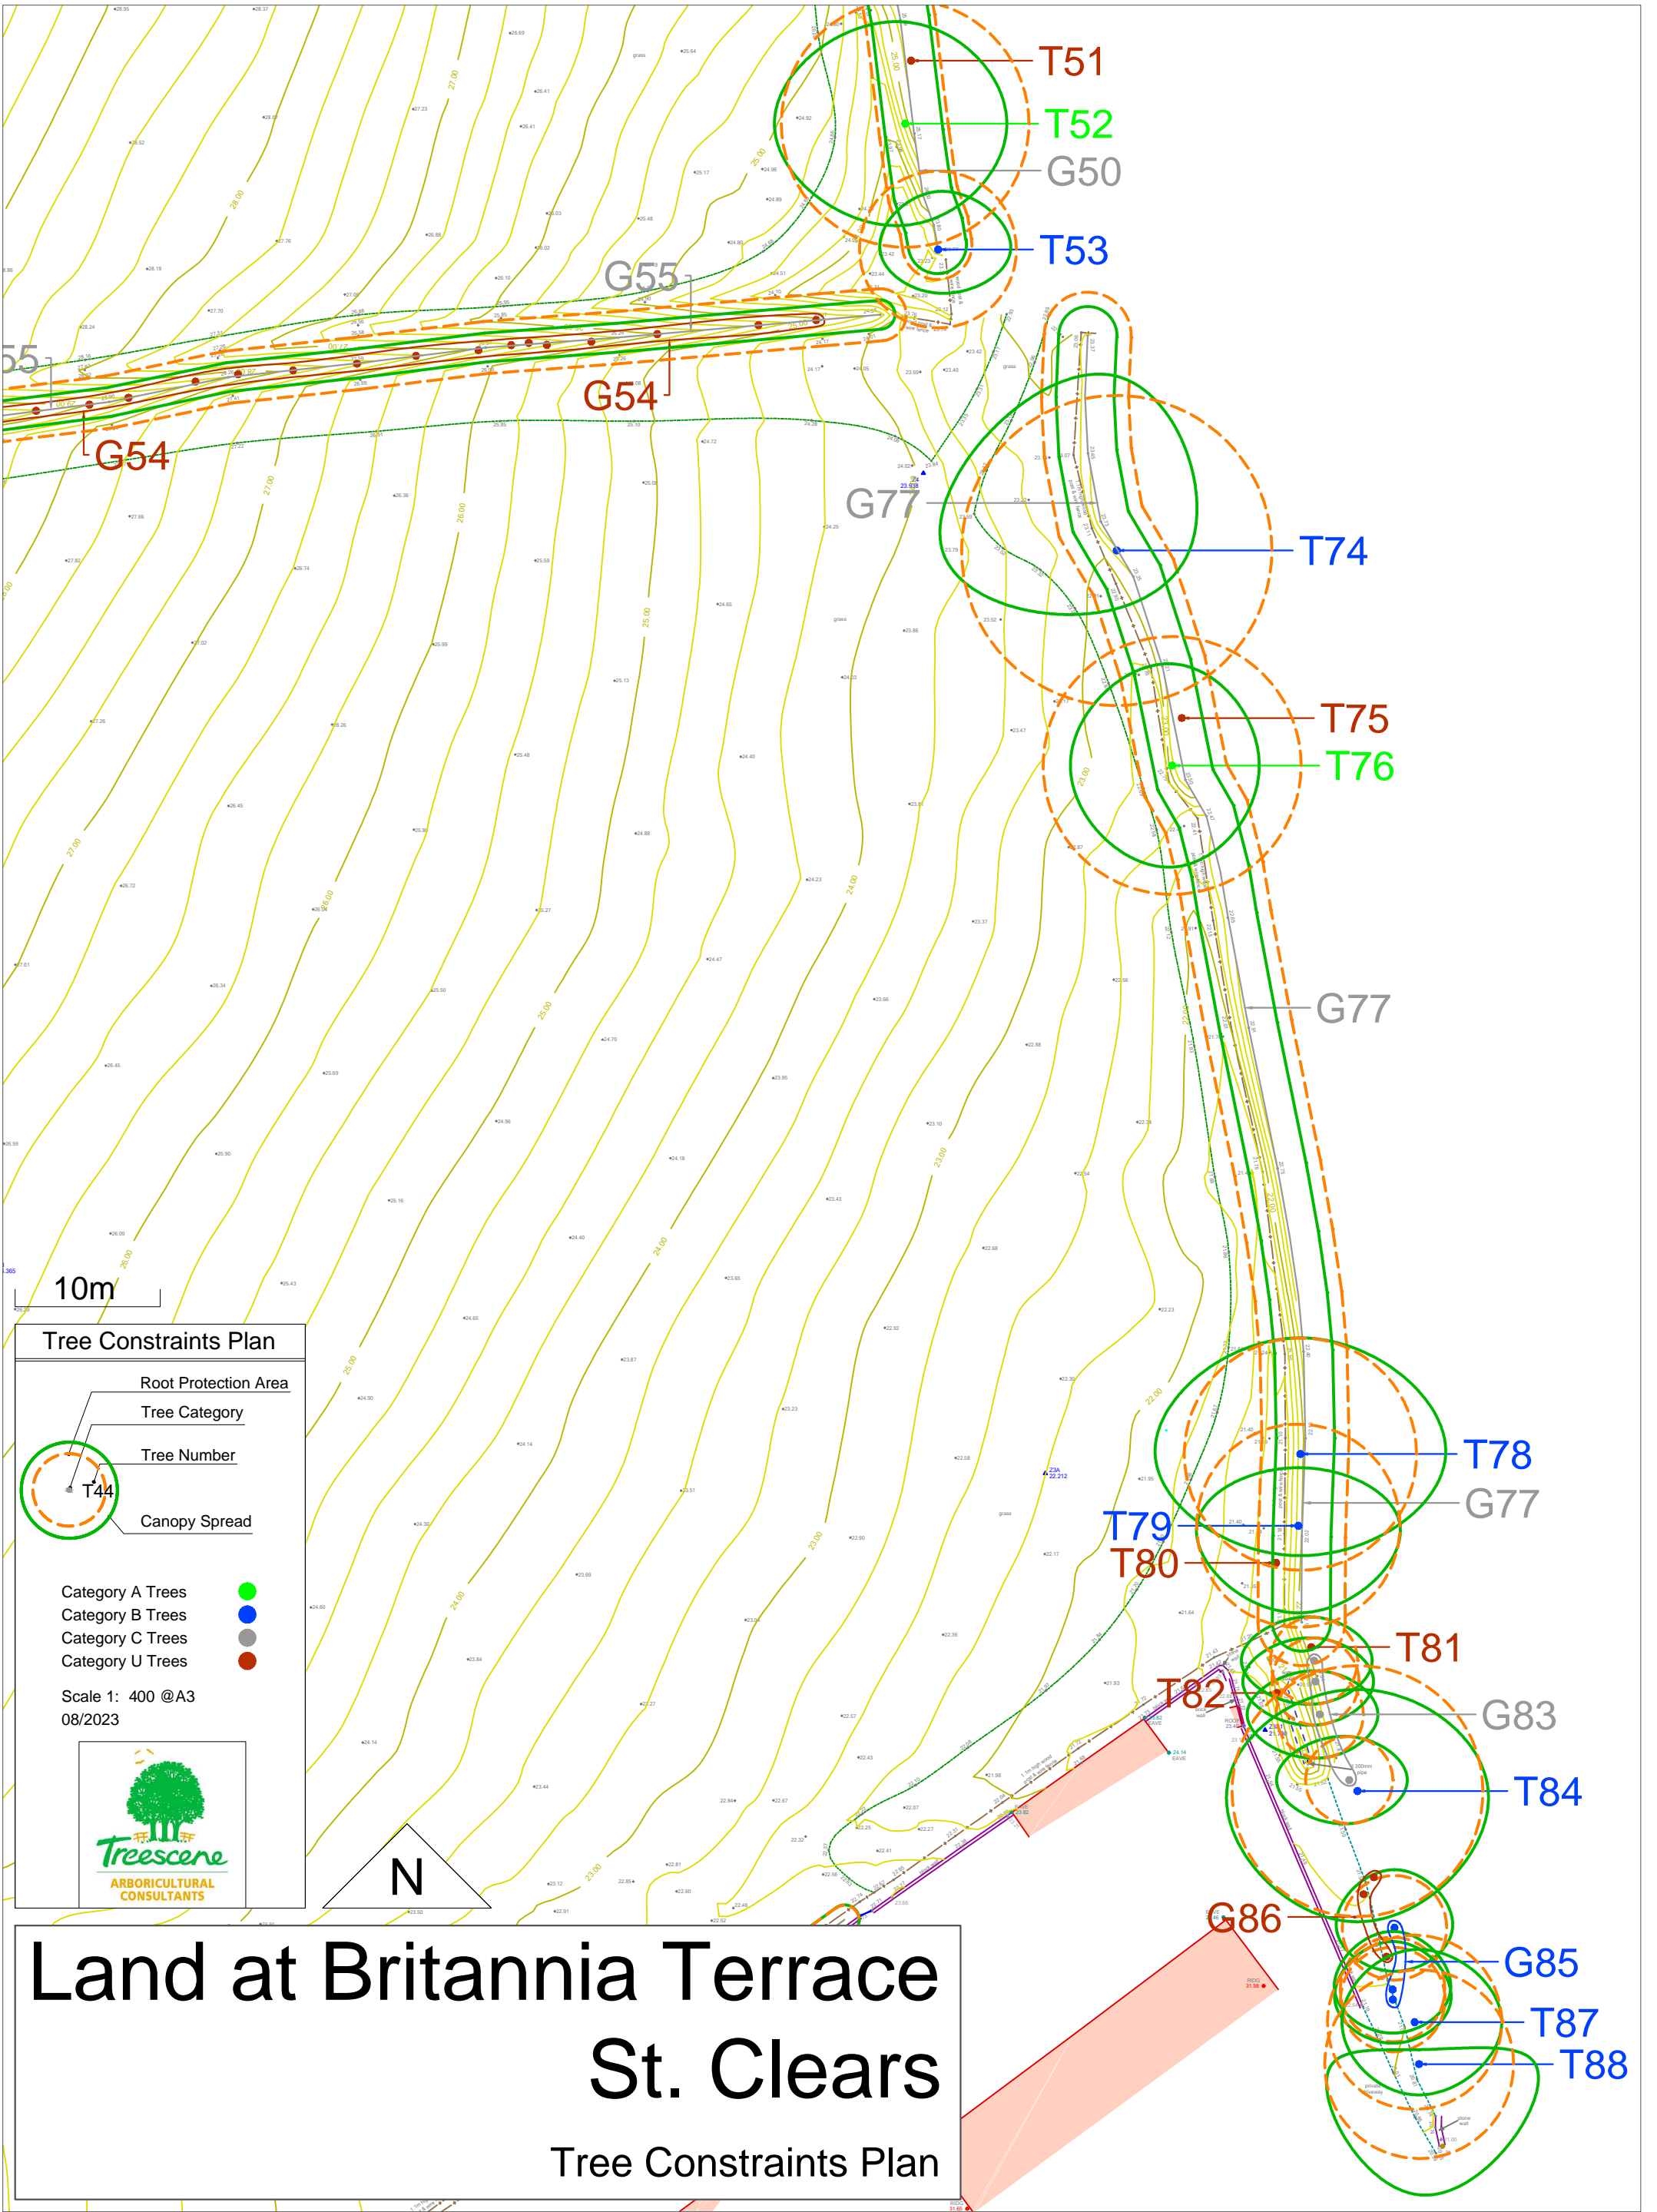

Tree Constraints Plan

- Root Protection Area
- Tree Category
- Tree Number
- Canopy Spread

Category A Trees	●
Category B Trees	●
Category C Trees	●
Category U Trees	●

Scale 1:1200 @A3
08/2023

10m

**Land at Britannia Terrace
St. Clears**
Tree Constraints Plan

Land at Britannia Terrace St. Clears

Tree Constraints Plan

10m

Tree Constraints Plan

- Category A Trees (Green dot)
- Category B Trees (Blue dot)
- Category C Trees (Grey dot)
- Category U Trees (Red dot)

Scale 1: 400 @A3
08/2023

Tree Constraints Plan

- Root Protection Area
- Tree Category
- Tree Number
- Canopy Spread

Category A Trees (Green dot)
 Category B Trees (Blue dot)
 Category C Trees (Grey dot)
 Category U Trees (Red dot)

Scale 1: 400 @ A3
 08/2023

**Land at Britannia Terrace
 St. Clears
 Tree Constraints Plan**