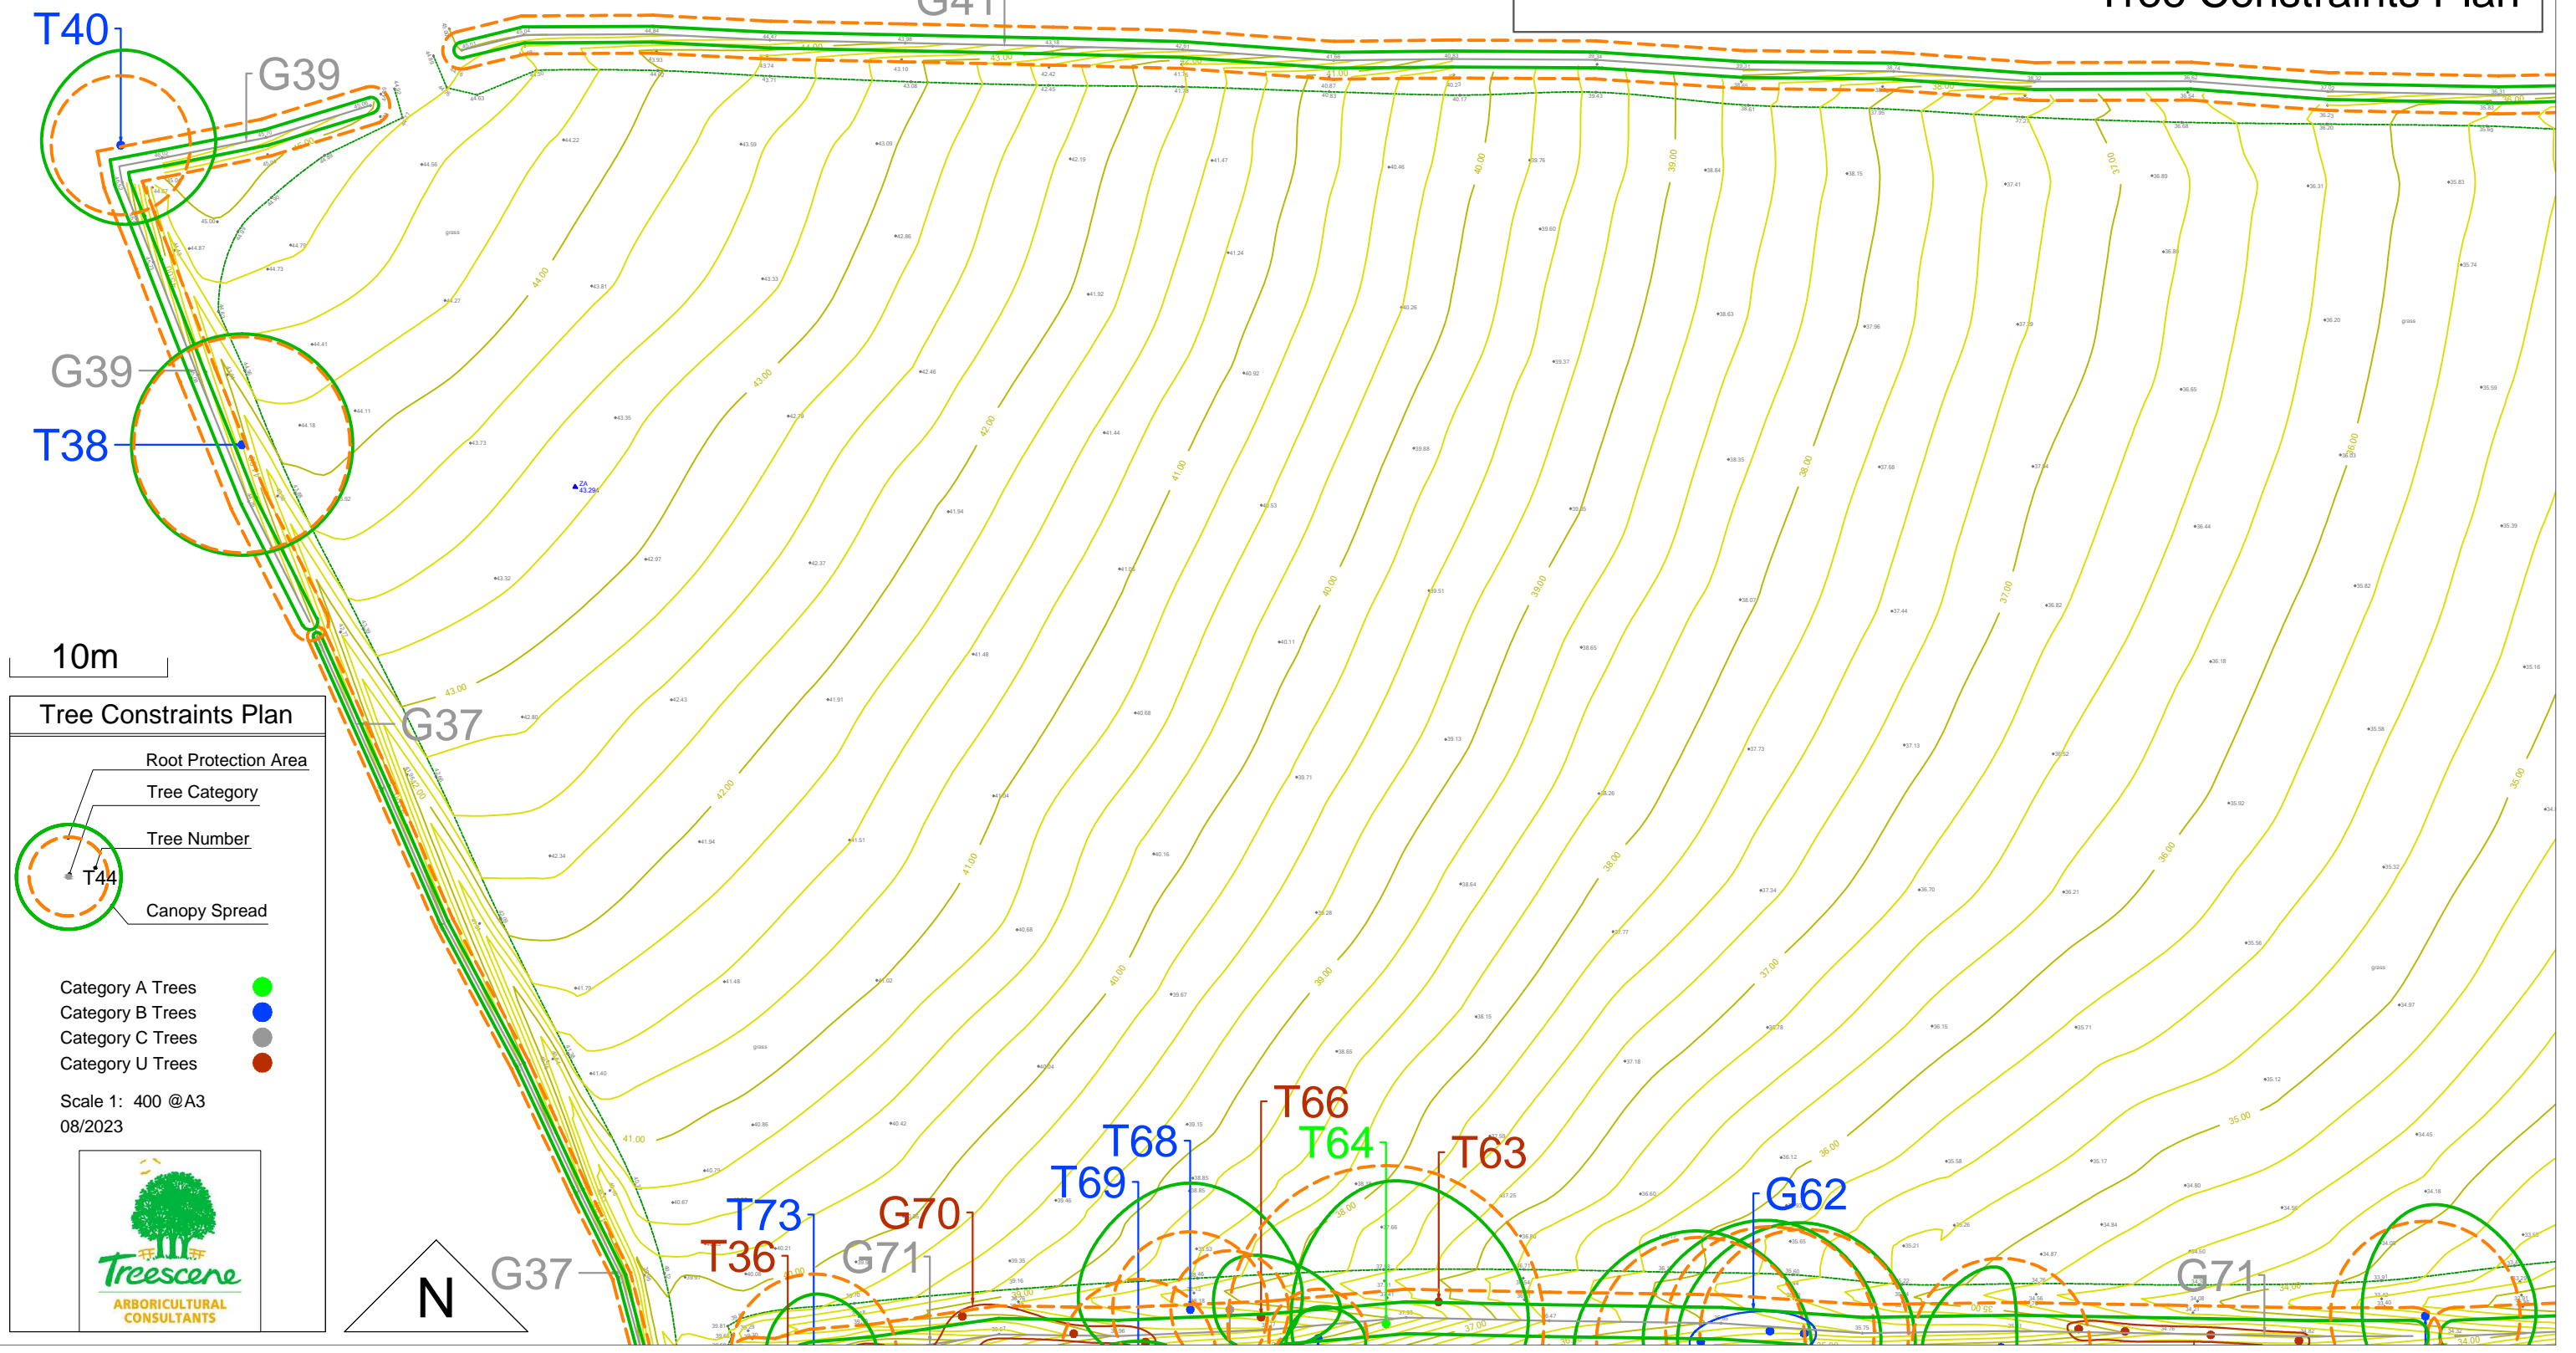

Tree Constraints Plan

- Root Protection Area
- Tree Category
- Tree Number
- Canopy Spread

Category A Trees	●
Category B Trees	●
Category C Trees	●
Category U Trees	●

Scale 1: 400 @A3
08/2023

**Land at Britannia Terrace
St. Clears**
Tree Constraints Plan

Land at Britannia Terrace St. Clears

Tree Constraints Plan

10m

Tree Constraints Plan

- Category A Trees (Green dot)
- Category B Trees (Blue dot)
- Category C Trees (Grey dot)
- Category U Trees (Red dot)

Scale 1: 400 @A3
08/2023

Tree Constraints Plan

- Root Protection Area
- Tree Category
- Tree Number
- Canopy Spread

Category A Trees (Green dot)
 Category B Trees (Blue dot)
 Category C Trees (Grey dot)
 Category U Trees (Red dot)

Scale 1: 400 @ A3
 08/2023

**Land at Britannia Terrace
 St. Clears
 Tree Constraints Plan**