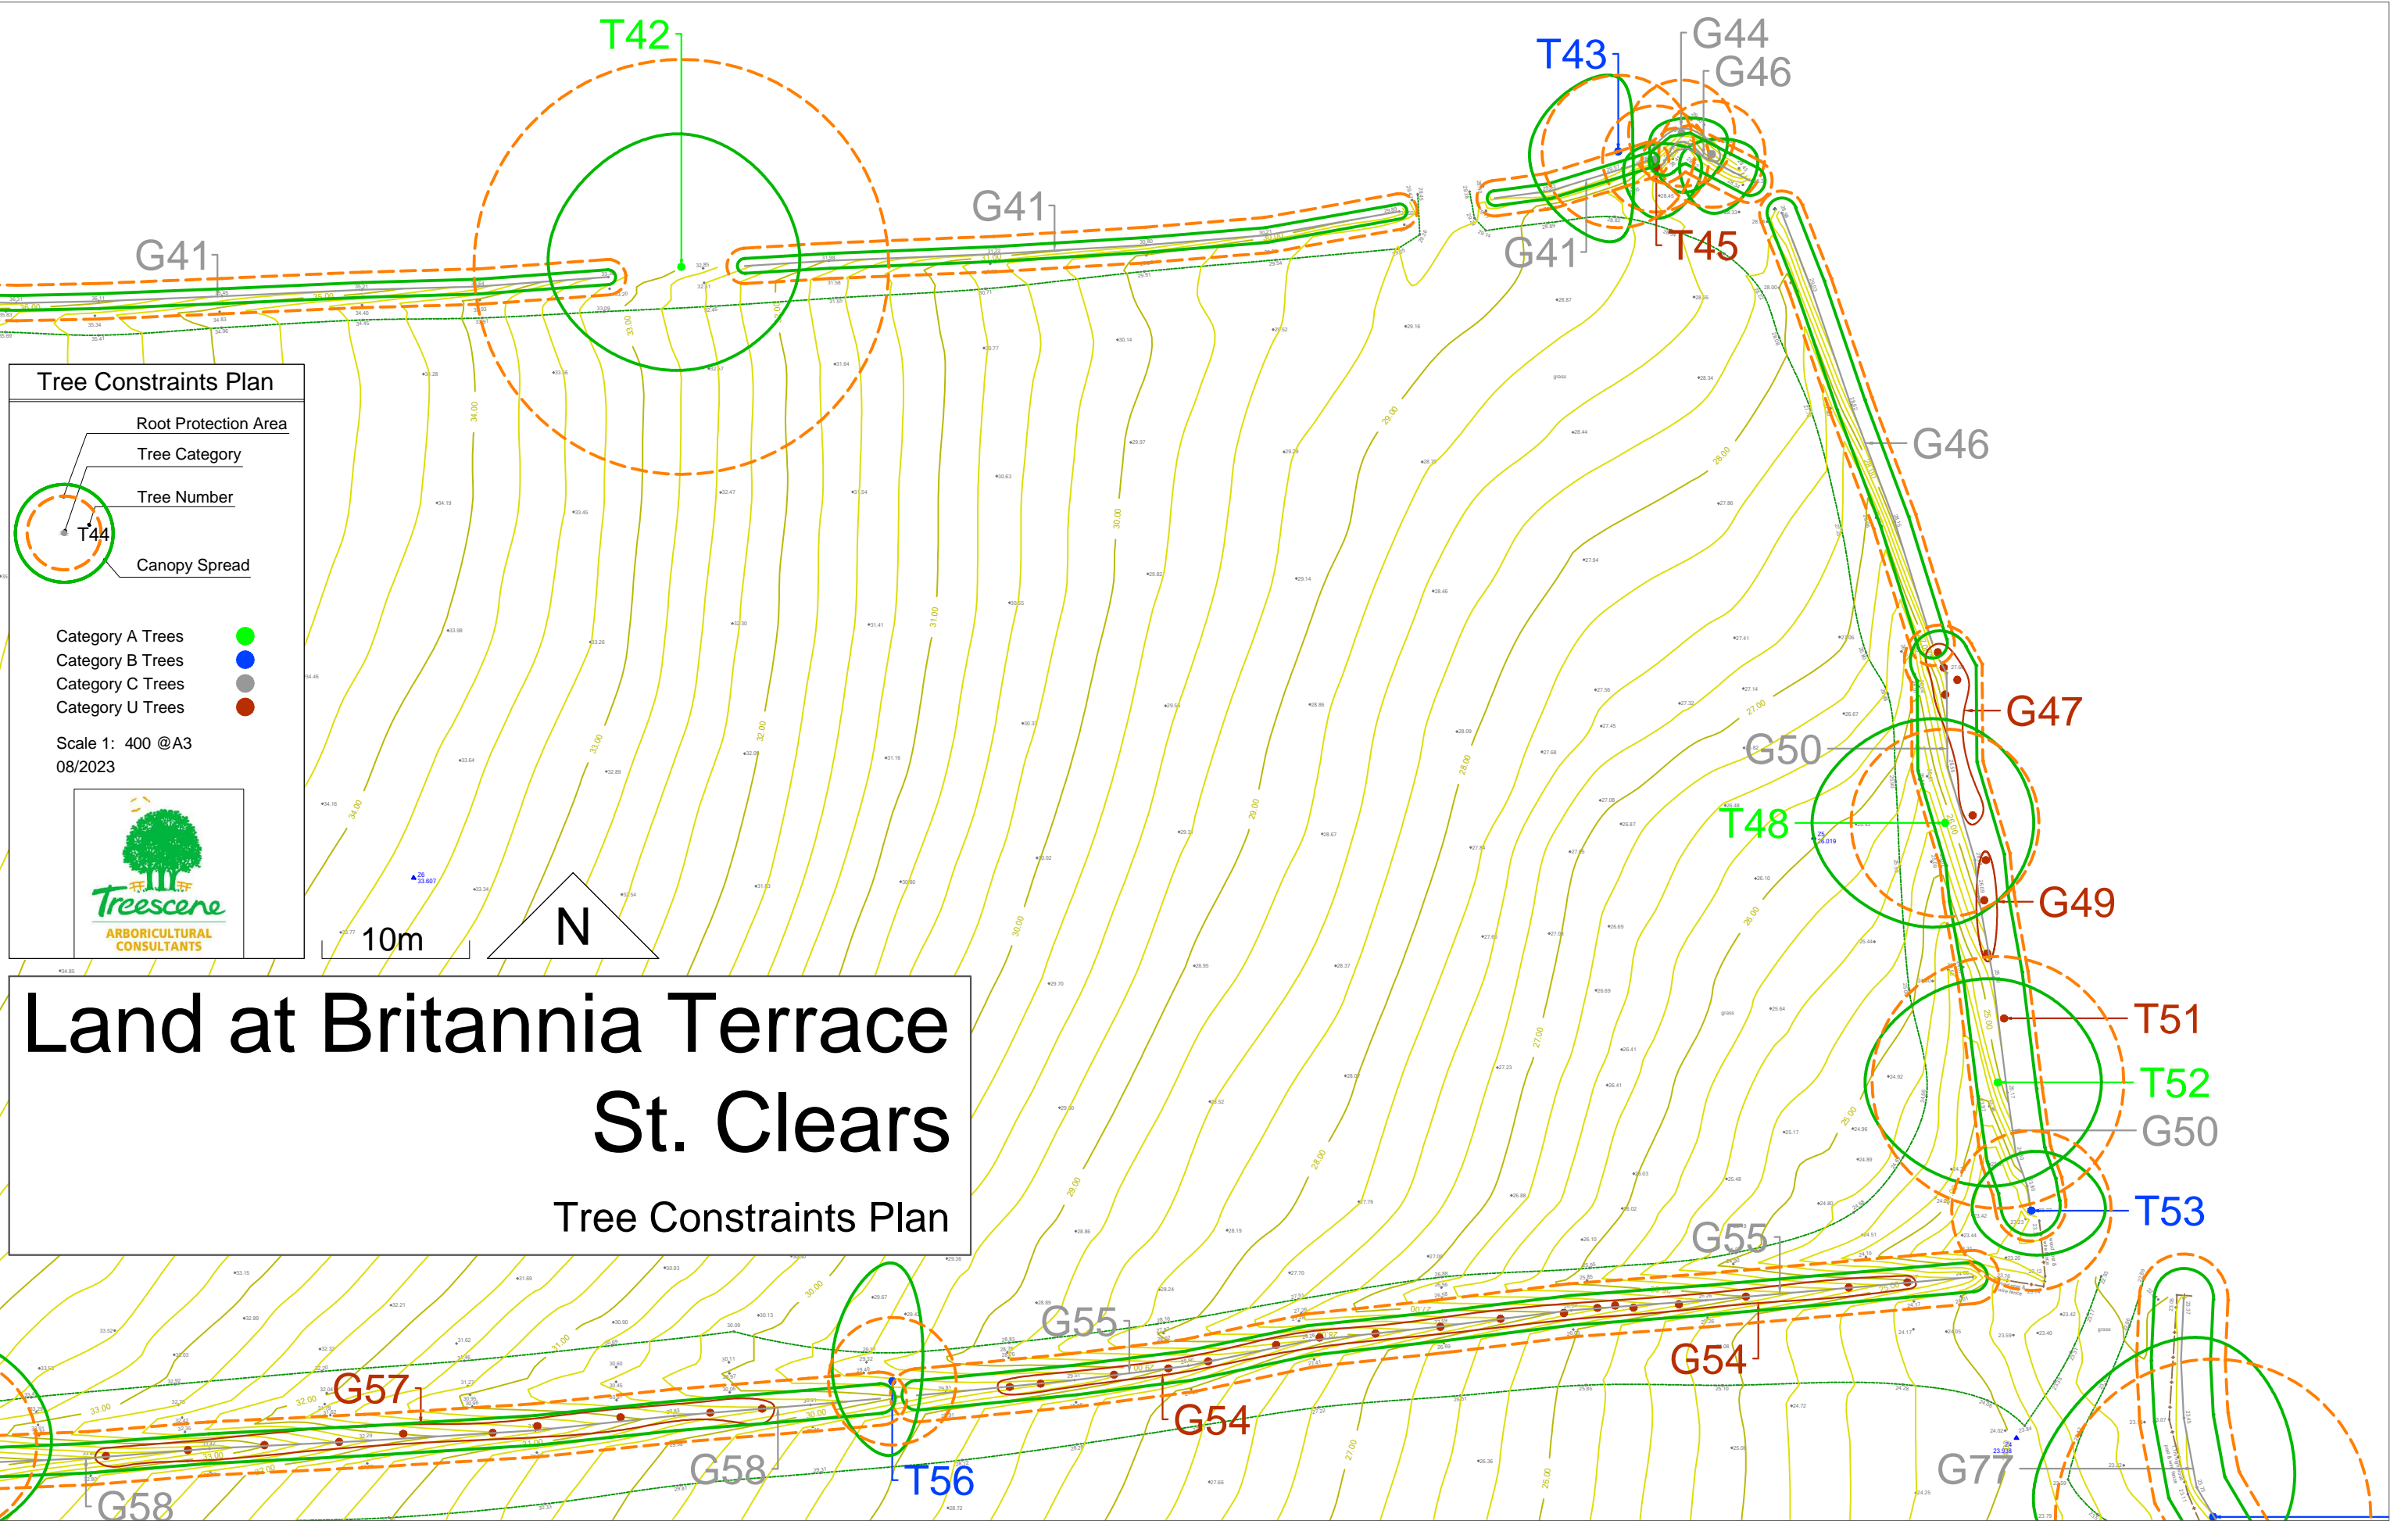

Tree Constraints Plan

- Root Protection Area
- Tree Category
- Tree Number
- Canopy Spread

Category A Trees	●
Category B Trees	●
Category C Trees	●
Category U Trees	●

Scale 1: 400 @A3
08/2023

**Land at Britannia Terrace
St. Clears**
Tree Constraints Plan

Land at Britannia Terrace St. Clears

Tree Constraints Plan

10m

Tree Constraints Plan

- Category A Trees (Green dot)
- Category B Trees (Blue dot)
- Category C Trees (Grey dot)
- Category U Trees (Red dot)

Scale 1: 400 @A3
08/2023

Tree Constraints Plan

- Root Protection Area
- Tree Category
- Tree Number
- Canopy Spread

Category A Trees (Green dot)
 Category B Trees (Blue dot)
 Category C Trees (Grey dot)
 Category U Trees (Red dot)

Scale 1: 400 @ A3
 08/2023

**Land at Britannia Terrace
 St. Clears
 Tree Constraints Plan**