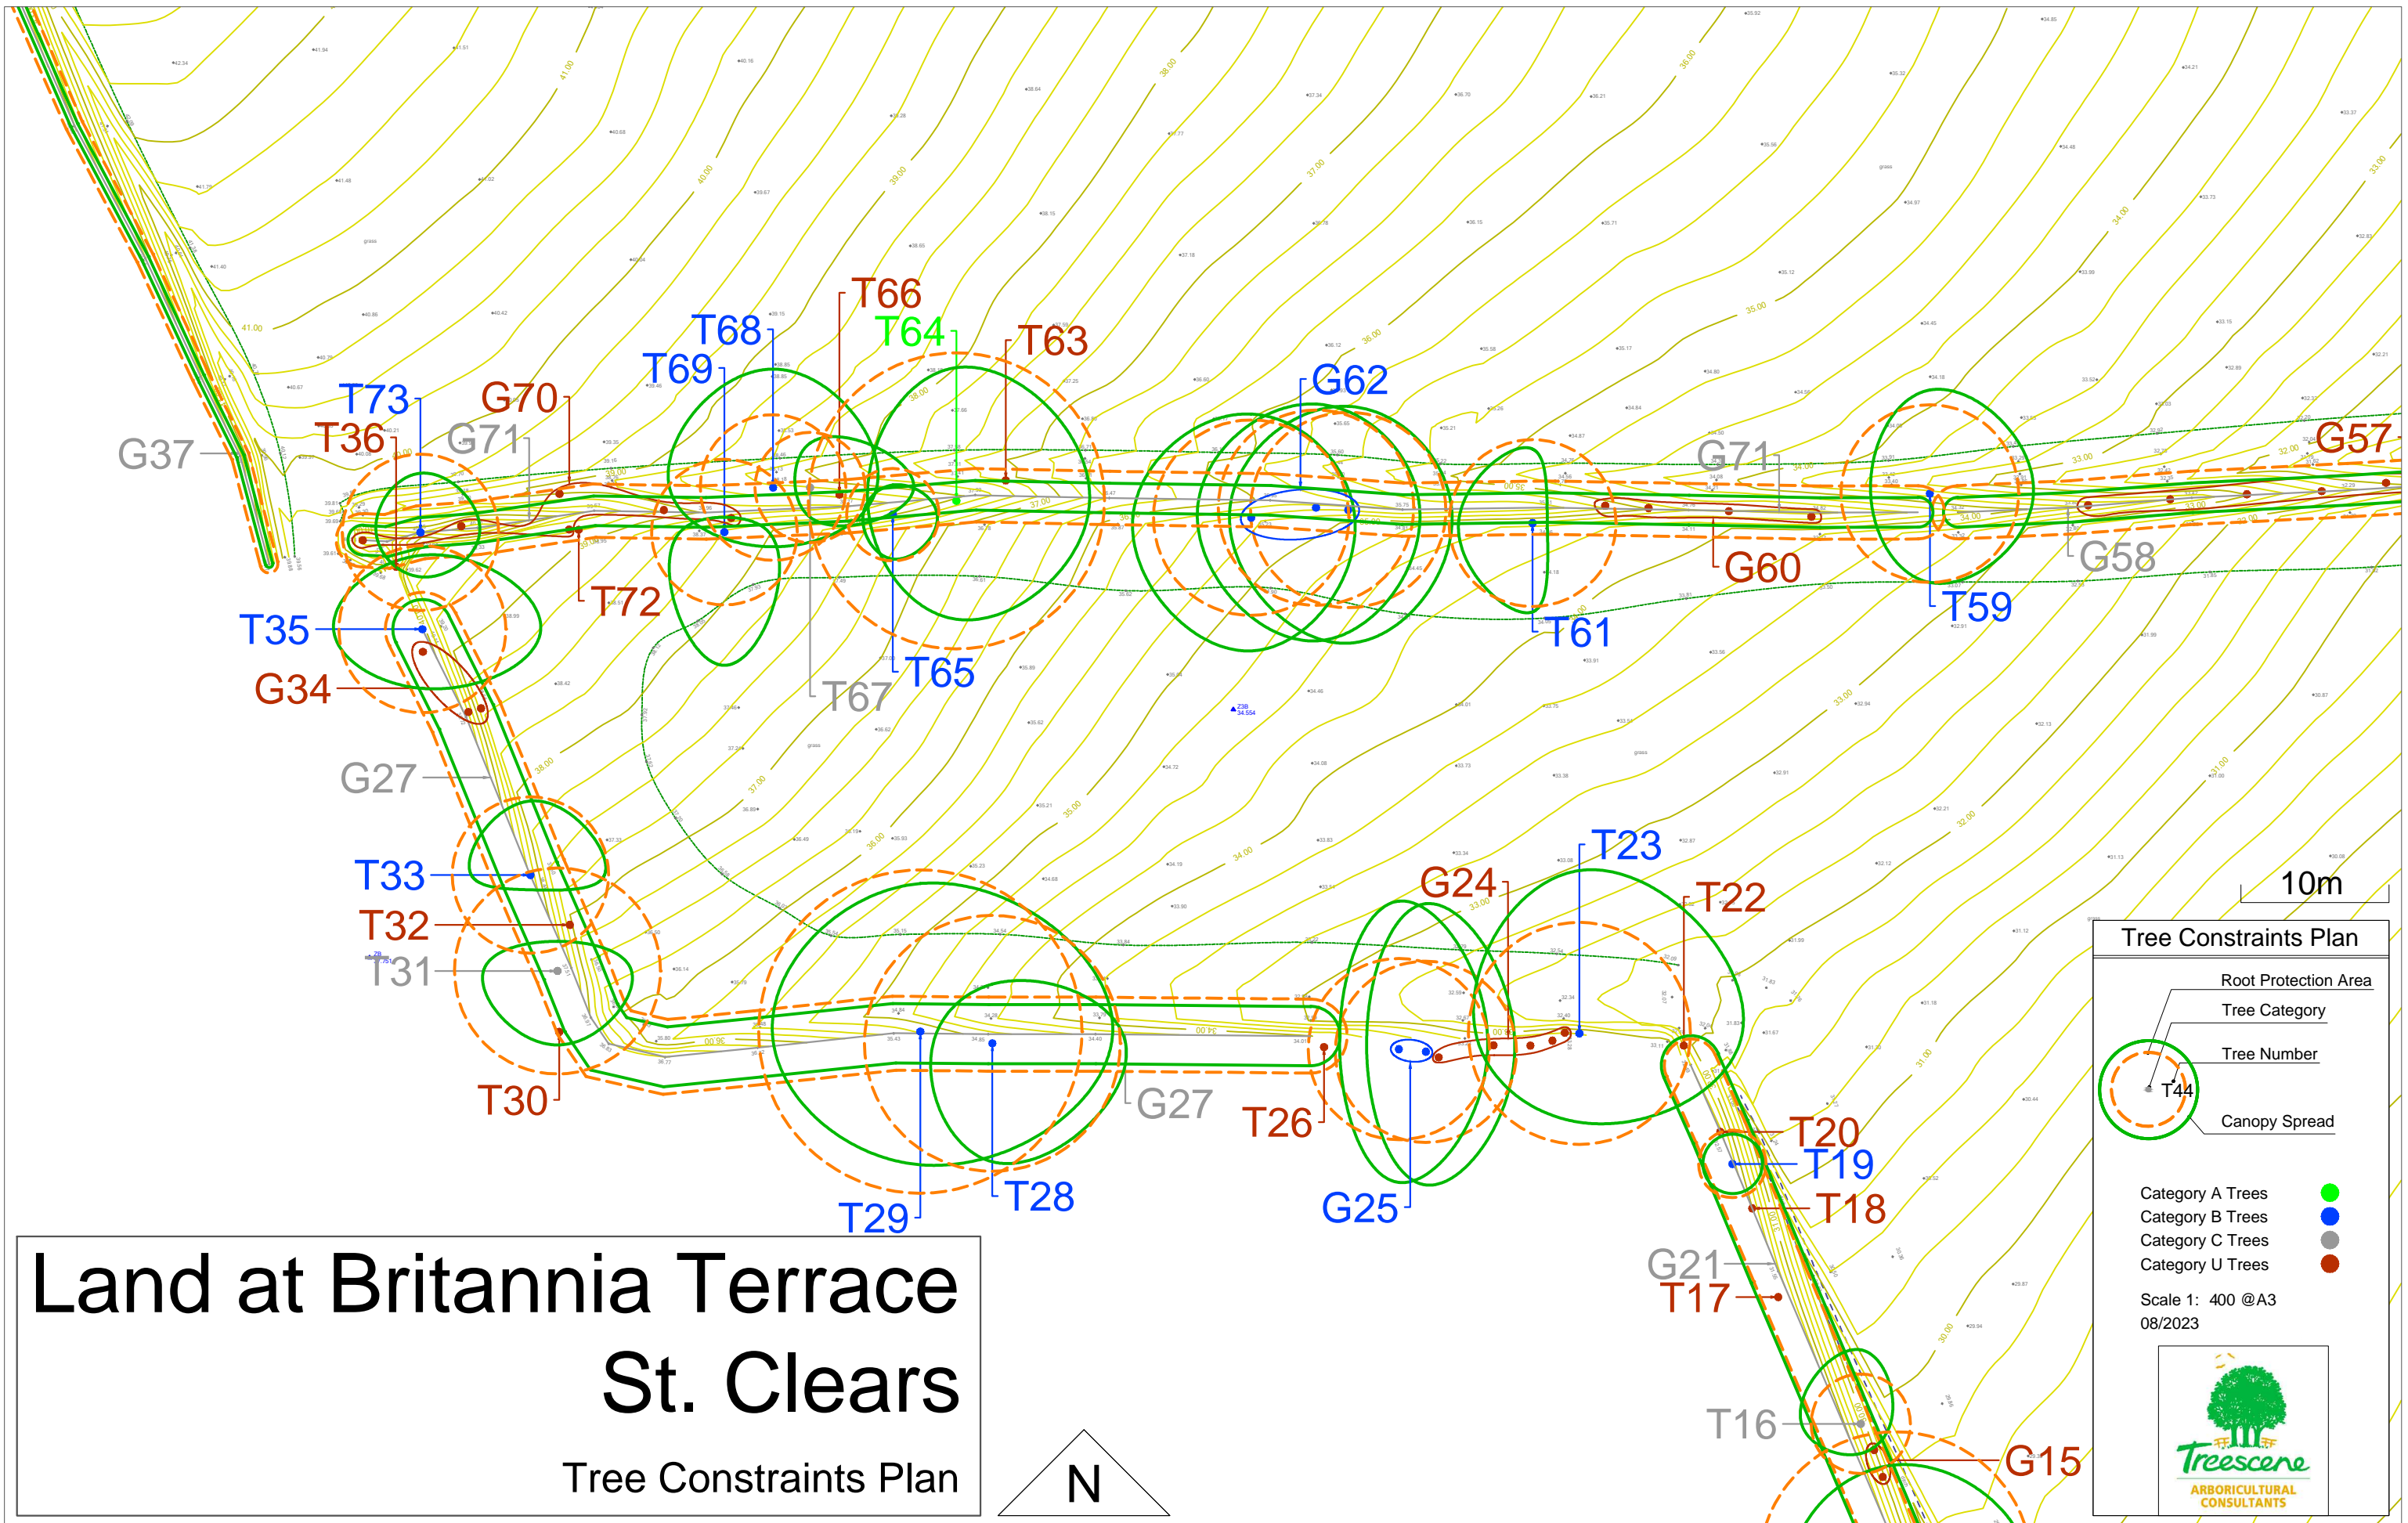

Tree Constraints Plan

- Root Protection Area
- Tree Category
- Tree Number
- Canopy Spread

Category A Trees	●
Category B Trees	●
Category C Trees	●
Category U Trees	●

Scale 1:1200 @A3
08/2023

10m

**Land at Britannia Terrace
St. Clears**
Tree Constraints Plan

Tree Constraints Plan

- Root Protection Area
- Tree Category
- Tree Number
- Canopy Spread

Category A Trees	●
Category B Trees	●
Category C Trees	●
Category U Trees	●

Scale 1: 400 @A3
08/2023

**Land at Britannia Terrace
St. Clears**
Tree Constraints Plan

Land at Britannia Terrace St. Clears

Tree Constraints Plan

10m

Tree Constraints Plan

- Category A Trees (Green dot)
- Category B Trees (Blue dot)
- Category C Trees (Grey dot)
- Category U Trees (Red dot)

Scale 1: 400 @A3
08/2023

Tree Constraints Plan

- Root Protection Area
- Tree Category
- Tree Number
- Canopy Spread

Category A Trees (Green dot)
 Category B Trees (Blue dot)
 Category C Trees (Grey dot)
 Category U Trees (Red dot)