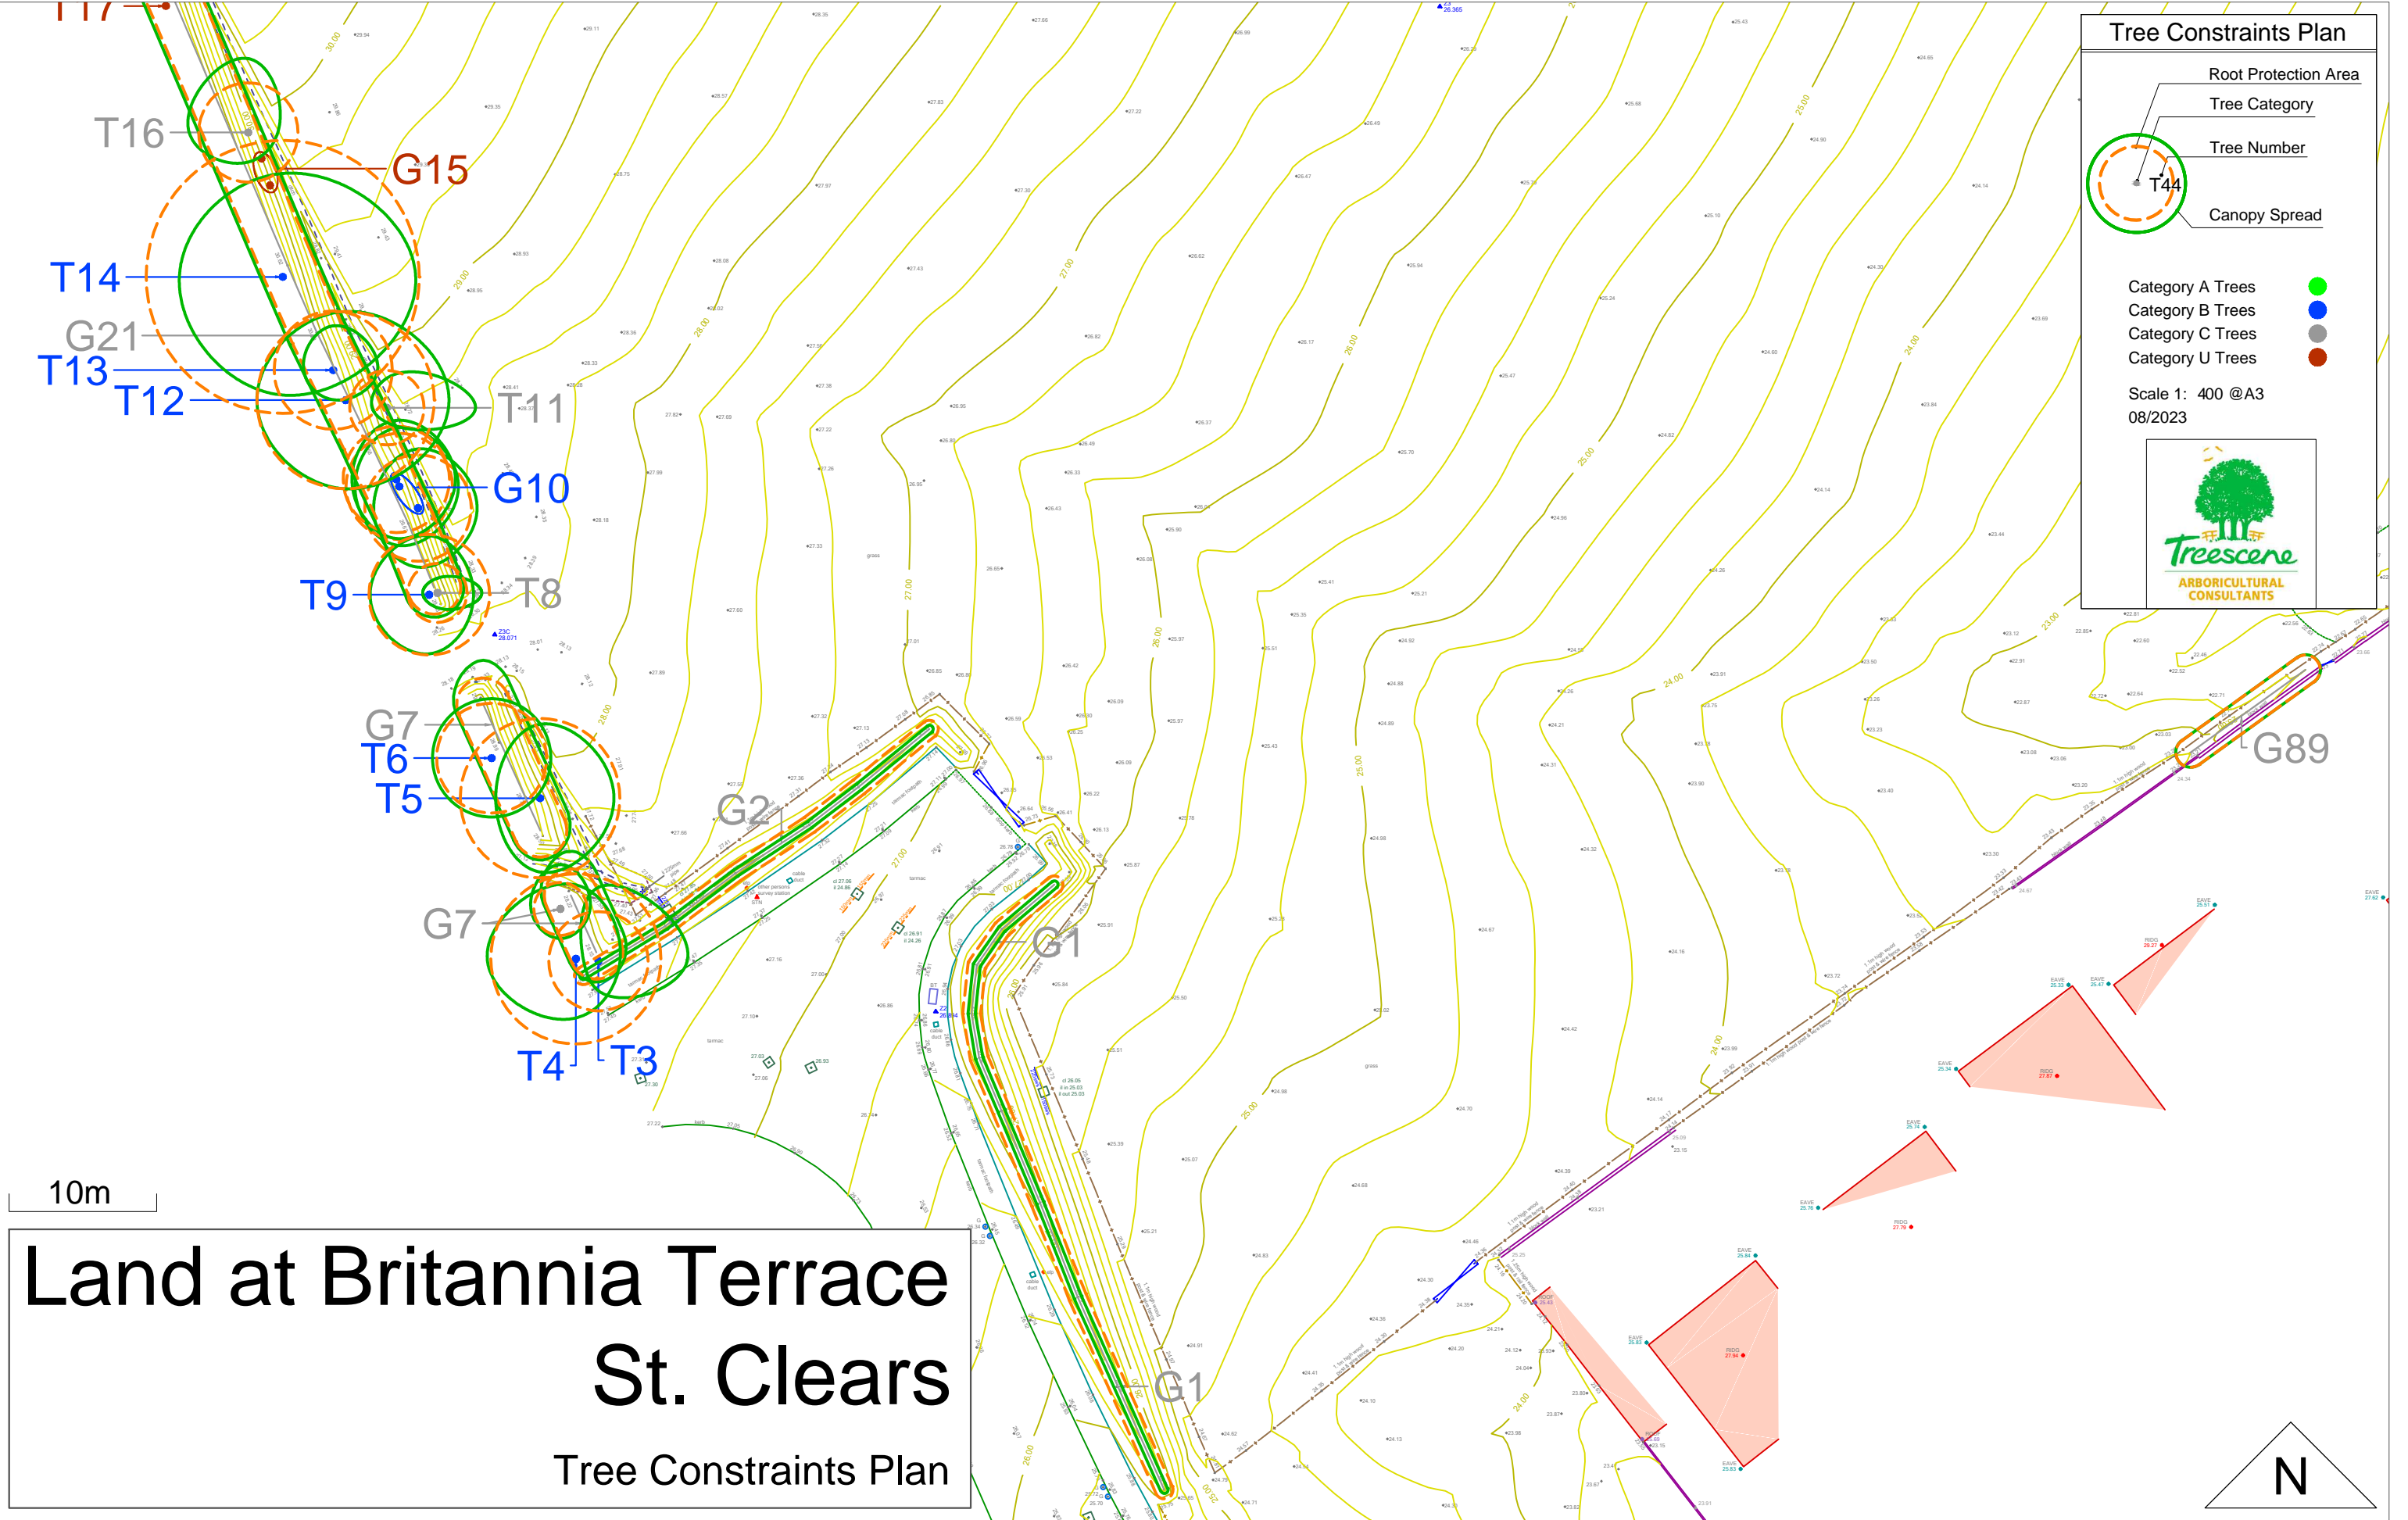

Tree Constraints Plan

- Root Protection Area
- Tree Category
- Tree Number
- Canopy Spread

Category A Trees	●
Category B Trees	●
Category C Trees	●
Category U Trees	●

Scale 1:1200 @A3
08/2023

10m

**Land at Britannia Terrace
St. Clears**
Tree Constraints Plan

Tree Constraints Plan

- Root Protection Area
- Tree Category
- Tree Number
- Canopy Spread

Category A Trees	●
Category B Trees	●
Category C Trees	●
Category U Trees	●

Scale 1: 400 @A3
08/2023

**Land at Britannia Terrace
St. Clears**
Tree Constraints Plan

Land at Britannia Terrace St. Clears

Tree Constraints Plan

10m

Tree Constraints Plan

- Category A Trees (Green dot)
- Category B Trees (Blue dot)
- Category C Trees (Grey dot)
- Category U Trees (Red dot)

Scale 1: 400 @A3
08/2023

Tree Constraints Plan

- Root Protection Area
- Tree Category
- Tree Number
- Canopy Spread

Category A Trees (Green dot)
 Category B Trees (Blue dot)
 Category C Trees (Grey dot)
 Category U Trees (Red dot)