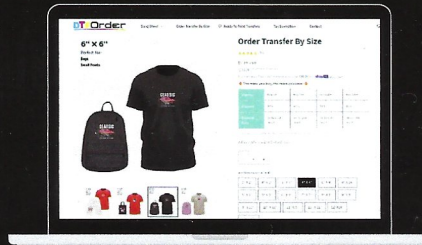

CARE / WASH RECOMMENDATIONS

No Fabric
Softener

Use Gentle
Wash Cycle

Wash with
Cold Water

Flip Garment
Inside Out

Happy with your prints?
Leave a review & get a
20% OFF coupon.

SCAN
ME! >>>

Follow
us

@DTFOder

@dtforder

@DTFOder

@dtforder

@DTFOder

Questions: info@dtforder.com
Help: support@dtforder.com
Phone Number: [+1 (972) 707-1206](tel:+19727071206)