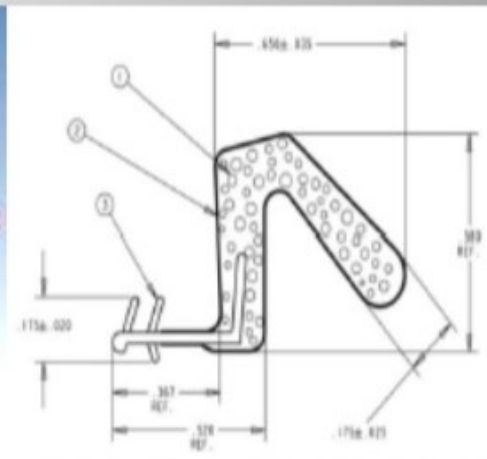

Weatherstrip & Corner Pad

- **AAMA 702-11 Class A Certified:**
- **Various Specification:**
 .650 Reach, .825 Reach, .500 Reach, .730 Reach
- **Computerized Sizes:**
 Accurate length cutting for 37", 82", 97" or required length, save final extra cutting.
- **Corner Pad: 2"x1.68"**
- **Customized Logo & Colored PE:** Standard Bronze, White & Beige Color

0.650" Reach		
Length	Color	Sample Item#
37"	Bronze, White, Beige	20637BN
82"	Bronze, White, Beige	20682WT
97"	Bronze, White, Beige	20697BG
500' Roll	Bronze, White, Beige	20650BN

* more reach & color can be made upon request

**CORNER
PAD**