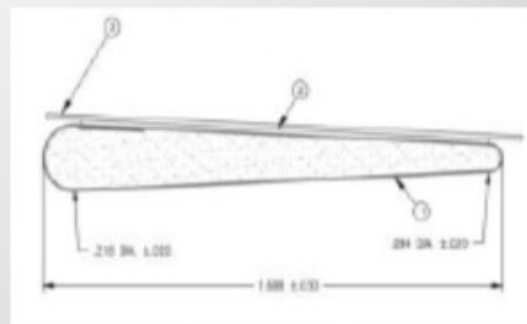

Weatherstrip & Corner Pad

- **AAMA 702-11 Class A Certified:**
- **Various Specification:**
 .650 Reach, .825 Reach, .500 Reach, .730 Reach
- **Computerized Sizes:**
 Accurate length cutting for 37", 82", 97" or required length, save final extra cutting.
- **Corner Pad: 2"x1.68"**
- **Customized Logo & Colored PE:** Standard Bronze, White & Beige Color

0.650" Reach		
Length	Color	Sample Item#
37"	Bronze, White, Beige	20637BN
82"	Bronze, White, Beige	20682WT
97"	Bronze, White, Beige	20697BG
500' Roll	Bronze, White, Beige	20650BN

* more reach & color can be made upon request

**CORNER
PAD**