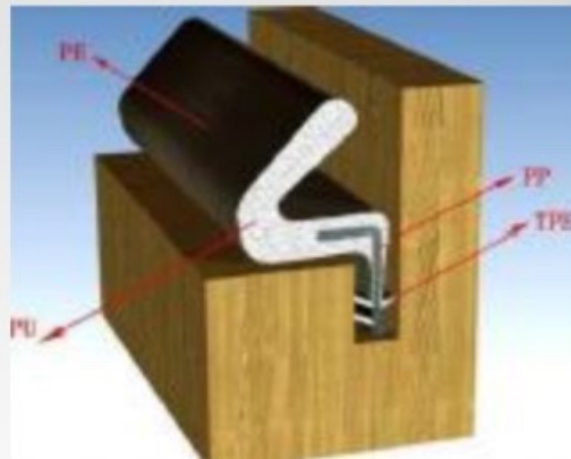

Weatherstrip & Corner Pad

- **AAMA 702-11 Class A Certified:**
- **Various Specification:**
 .650 Reach, .825 Reach, .500 Reach, .730 Reach
- **Computerized Sizes:**
 Accurate length cutting for 37", 82", 97" or required length, save final extra cutting.
- **Corner Pad: 2"x1.68"**
- **Customized Logo & Colored PE:** Standard Bronze, White & Beige Color

0.650" Reach		
Length	Color	Sample Item#
37"	Bronze, White, Beige	20637BN
82"	Bronze, White, Beige	20682WT
97"	Bronze, White, Beige	20697BG
500' Roll	Bronze, White, Beige	20650BN

* more reach & color can be made upon request

**CORNER
PAD**