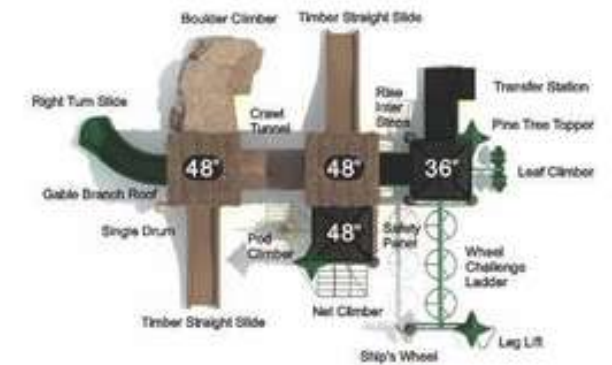

Theme Play

Sierra Nevada

NL-22091

Age Group: 5-12
Activities: 16
Capacity: 78
Use Zone: 51'-2" x 41'-4"
Fall Height: 7'-9"

Colors:

Theme Play

Tall Timbers

NL-24102

Age Group: 5-12
Activities: 12
Capacity: 32-36
Use Zone: 40'-0" x 32'-6"
Fall Height: 7'-6"

Colors: