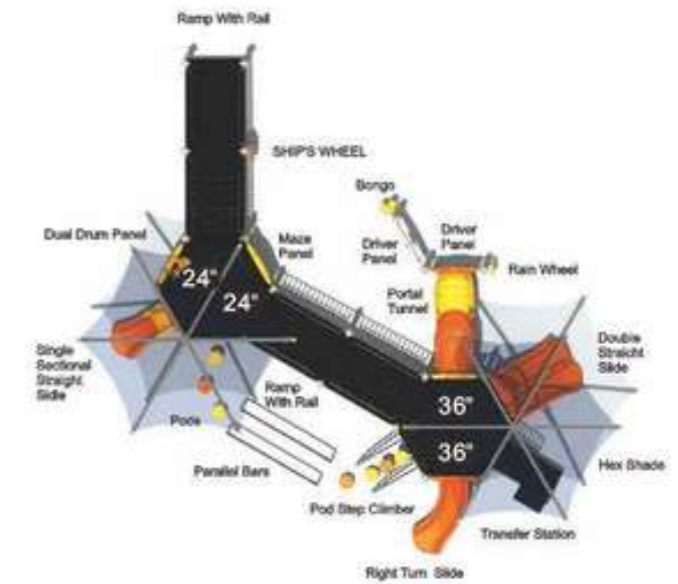

Dallytown

MX-24086

- Age Group: 2-12
- Activities: 13
- Capacity: 41-46
- Use Zone: 45'-5"×46'-4"
- Fall Height: 3'-0"

Colors: