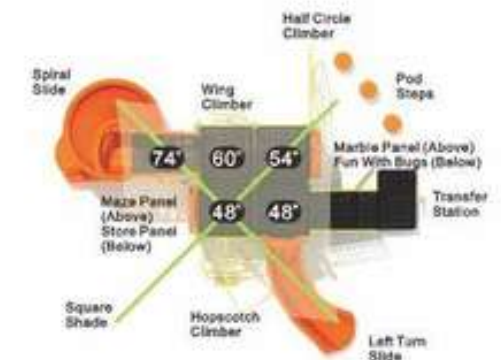

The Glee Garden

KP-24024

Age Group: 2-12
Activities: 11
Capacity: 35-40
Use Zone: 37'-2" x 28'-9"
Fall Height: 5'-0"

Colors:

Spring Day

KP-22025

Age Group: 2-12
Activities: 12
Capacity: 46
Use Zone: 32'-4" x 29'
Fall Height: 6'-2"

Colors: