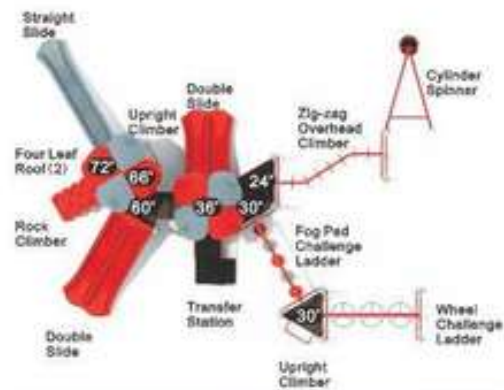

Double-Double

MX-22071

Age Group: 5-12
Activities: 11
Capacity: 58
Use Zone: 37'-11" x 44'-9"
Fall Height: 7'-9"