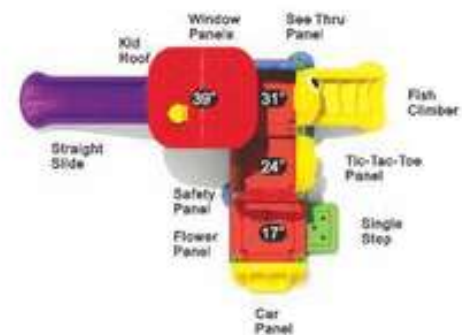

*Color as shown*

**Magic Motor**

**CD-04**  
**Age Group:** 2-5  
**Capacity:** 20  
**Use Zone:** 27'-10"×21'-10"  
**Fall Height:** 3'-3"

*Color as shown*

**The Octopod**

**CD-02**  
**Age Group:** 2-5  
**Capacity:** 10  
**Use Zone:** 24'-4"×15'-3"  
**Fall Height:** 2'-7"