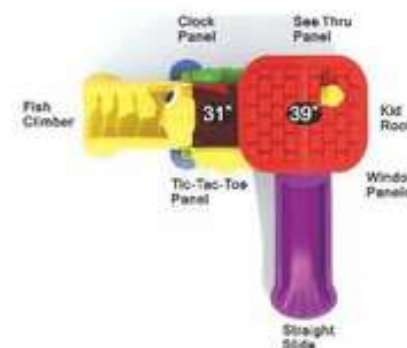

Sunnyside Lodge

CD-03X
Age Group: 2-5
Capacity: 14
Use Zone: 21'-5"×21'-2"
Fall Height: 3'-3"

Color as shown