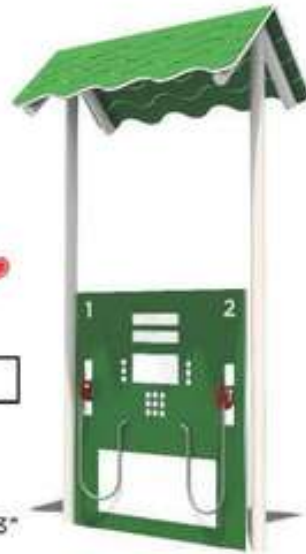

**FM-1816**

Age Group: 2-12

**Bongo Drums**

**FM-1812**

Age Group: 2-12

TOT LAND

**The Car Wash**  
**TS-2461**  
 Age Group: 2-5  
 Capacity: 3-6  
 Use Zone: 18'-9" x 15'-6"

**Gas 'er' Up**  
**TS-2462**  
 Age Group: 2-5  
 Capacity: 2  
 Use Zone: 15'-10" x 14'-3"