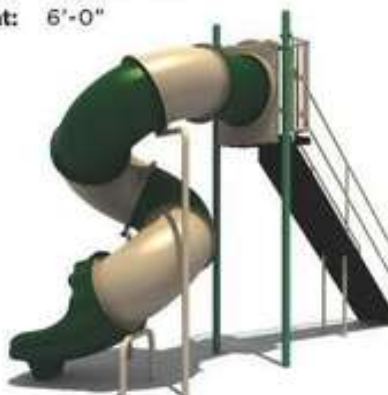

8' Free Standing Spiral Tunnel Slide

FS-1215

Age Group: 5-12
Capacity: 6-10
Use Zone: 34'-2" x 20'-6"
Fall Height: 8'-0"