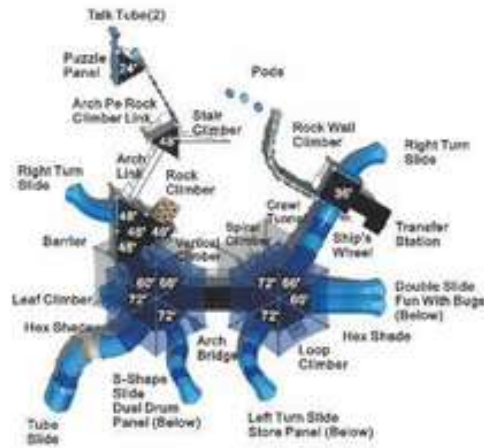

Colors:

Catch Me

MX-22062

Age Group: 5-12
Activities: 25
Capacity: 84
Use Zone: 55'-0" x 42'-10"
Fall Height: 6'-0"

Colors: