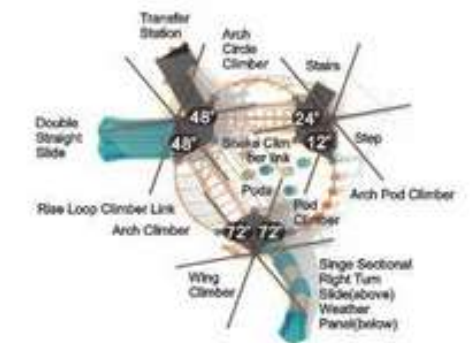

Play in the Park

MX-22069

Age Group: 5-12
Activities: 14
Capacity: 54
Use Zone: 47'-8" x 43'-3"
Fall Height: 8'-0"

Colors:

NEW

Treetop Forest

MX-24078

Age Group: 12-May
Activities: 14
Capacity: 38-42
Use Zone: 35'-2" x 40'-11"
Fall Height: 7'-0"

Colors: