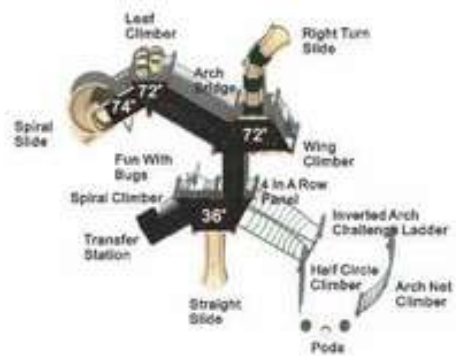

Play in the Park

MX-22069

Age Group: 5-12
Activities: 14
Capacity: 54
Use Zone: 47'-8" x 43'-3"
Fall Height: 8'-0"