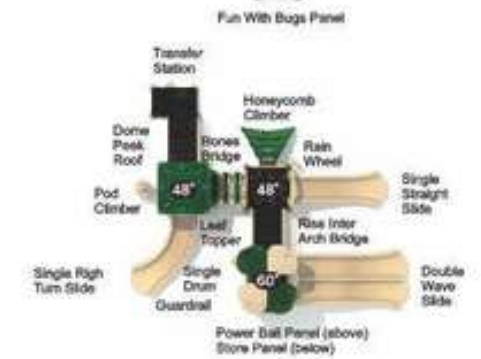

Pap's Peregrine

QS-24021

Age Group: 2-12
Activities: 9
Capacity: 28-32
Use Zone: 30'-3" x 37'-3"
Fall Height: 6'-0"

Colors:

Goldie Eagle

QS-24020

Age Group: 2-12
Activities: 11
Capacity: 32-36
Use Zone: 32'-6" x 28'-4"
Fall Height: 5'-0"

Colors: