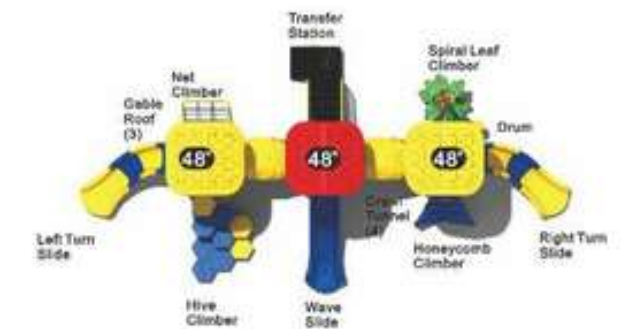

**Colors:**

**Marley's Place**

**KP-22018**

**Age Group:** 5-12  
**Activities:** 13  
**Capacity:** 34-38  
**Use Zone:** 40'-3" x 37'-6"  
**Fall Height:** 6'-0"

**Colors:**

**Cabana Cove**

**KP-22019**

**Age Group:** 5-12  
**Activities:** 13  
**Capacity:** 62  
**Use Zone:** 39'-5" x 38'-2"  
**Fall Height:** 7'-0"