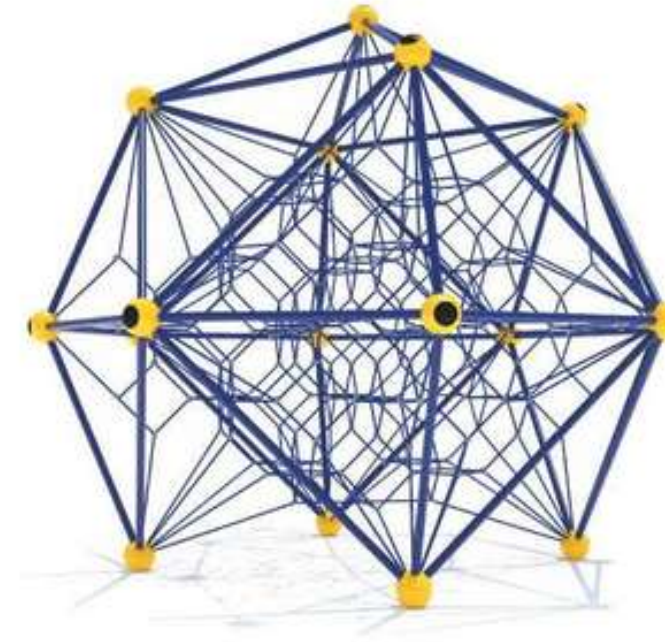

Featured Products

Net Sum 3000

Bringing unstructured and adventure play to your play space builds confidence and cognition. Page 160