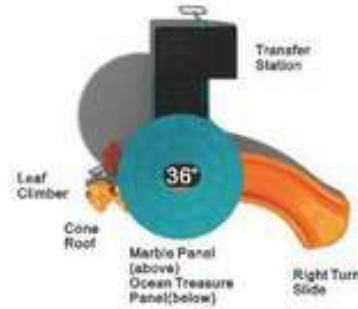

Micro Malek

KP-22039

Age Group: 2-5
Activities: 4
Capacity: 6-10
Use Zone: 22'-9" x 21'-3"
Fall Height: 3'-0"

Colors: