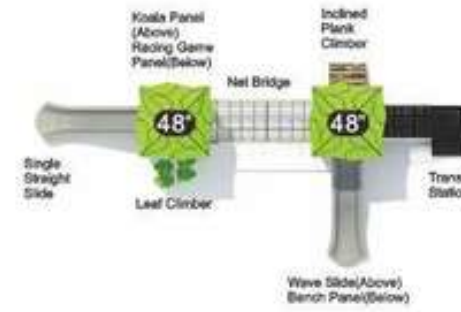

Vista Ridge

EW-24146

Age Group: 5-12
Activities: 7
Capacity: 30-35
Use Zone: 37'-6" x 34'-2"
Fall Height: 8'-0"

Colors:

Big Branch

EW-24147

Age Group: 2-12
Activities: 6
Capacity: 20-25
Use Zone: 39'-8" x 26'-1"
Fall Height: 4'-0"

Colors:

Bienville Pines

EW-24148

Age Group: 2-12
Activities: 3
Capacity: 10-15
Use Zone: 26'-2" x 22'-11"
Fall Height: 4'-0"

Colors: