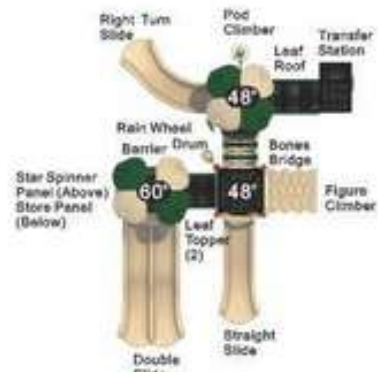

**Colors:**

**Daydream**

**KP-22028**

**Age Group:** 2-12  
**Activities:** 11  
**Capacity:** 36  
**Use Zone:** 32'-10" x 27'-5"  
**Fall Height:** 5'-0"

**Colors:**

**Super Slide Central**

**KP-22029**

**Age Group:** 5-12  
**Activities:** 7  
**Capacity:** 20-24  
**Use Zone:** 36'-10" x 28'-5"  
**Fall Height:** 6'-0"