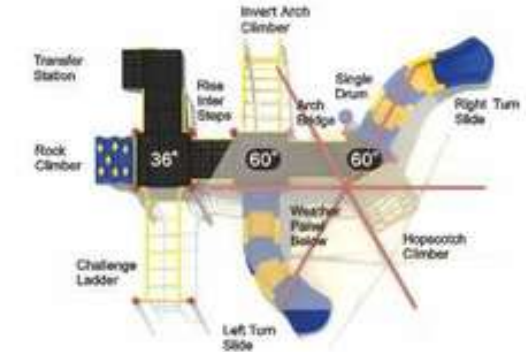

**Colors:**

**Cheetah Challenge**

**QS-24016**

**Age Group:** 5-12  
**Activities:** 9  
**Capacity:** 22-26  
**Use Zone:** 34'-7" x 28'-9"  
**Fall Height:** 7'-0"

**Colors:**

**Buzz Hummingbird**

**QS-24015**