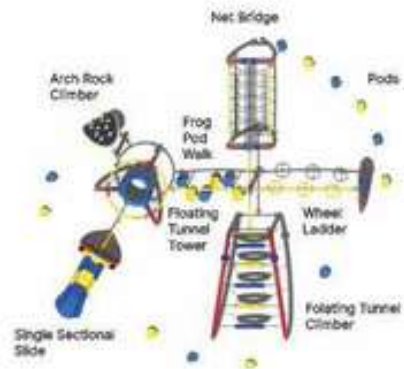

Falcon's Perch

QS-24017

Age Group: 5-12
Activities: 20
Capacity: 20-24
Use Zone: 44'-6" x 42'-5"
Fall Height: 7'-5"

Colors:

Cheetah Challenge

QS-24016

Age Group: 5-12
Activities: 9
Capacity: 22-26
Use Zone: 34'-7" x 28'-9"
Fall Height: 7'-0"

Colors: