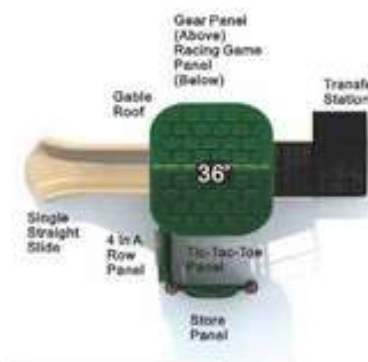

Slideburg

KP-22034

Age Group: 2-12
Activities: 9
Capacity: 44
Use Zone: 30'-10"×28'-6"
Fall Height: 5'-0"

Colors:

Little Lark

KP-24036

Age Group: 2-12
Activities: 7
Capacity: 20-25
Use Zone: 27'-6"×30'-8"
Fall Height: 4'-0"

Colors:

Fun Size

KP-22035

Age Group: 5-12
Activities: 7
Capacity: 30
Use Zone: 31'-10"×29'-0"
Fall Height: 7'-9"

Colors:

Pint Play

KP-22037

Age Group: 2-5
Activities: 6
Capacity: 10-15
Use Zone: 25'-3"×19'-4"
Fall Height: 3'-0"

Colors: