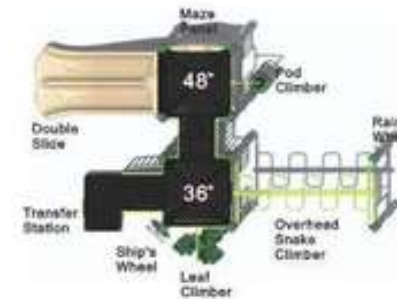

The Spiral Tower

MX-22075
Age Group: 5-12
Activities: 7
Capacity: 32
Use Zone: 33'-5" x 29'-1"
Fall Height: 7'-5"

Colors:

Maven's Place

MX-24076
Age Group: 2-5
Activities: 7
Capacity: 20-24
Use Zone: 30'-3" x 27'-7"
Fall Height: 3'-0"

Colors:

Londyn's Lounge

MX-22077
Age Group: 5-12
Activities: 7
Capacity: 20-24
Use Zone: 32'-5" x 24'-9"
Fall Height: 7'-2"

Colors: