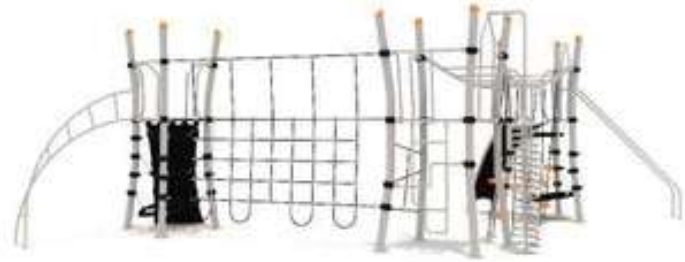

Summit 7000 Series