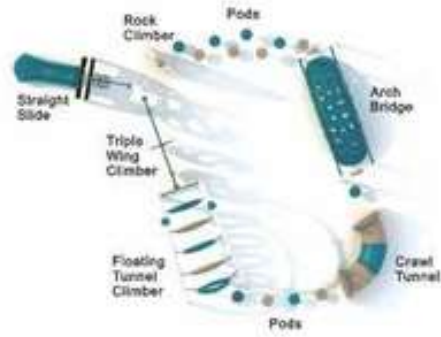

Koala Quest

NX-22053

Age Group: 5-12
Activities: 49
Capacity: 44
Use Zone: 47'-2" x 37'-2"
Fall Height: 7'-3"

Colors:

Chipmunk

NX-22054

Age Group: 5-12
Activities: 20
Capacity: 36
Use Zone: 48'-4" x 41'-4"
Fall Height: 7'-3"

Colors: