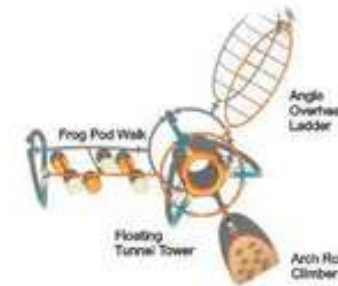

Orbitor

NX-22057

Age Group: 5-12
Activities: 5
Capacity: 14
Use Zone: 37'-6" x 29'-11"
Fall Height: 7'-3"

Colors:

Robin's Perch

NX-24058

Age Group: 5-12
Activities: 4
Capacity: 12
Use Zone: 25'-7" x 25'-8"
Fall Height: 7'-8"

Colors:

Aiden's Adventure

NX-24059

Age Group: 5-12
Activities: 4
Capacity: 13
Use Zone: 28'-10" x 29'-3"
Fall Height: 7'-5"

Colors: