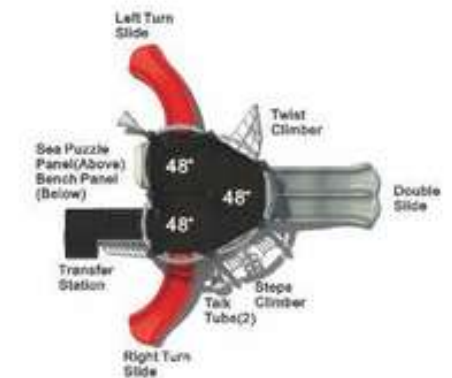

Galactic Station

KC-22100

Age Group: 5-12
Activities: 33
Capacity: 106
Use Zone: 56'-11" x 56'-5"
Fall Height: 8'-0"

Colors:

Star Quest

KC-22101

Age Group: 2-12
Activities: 8
Capacity: 38
Use Zone: 33'-4" x 32'-9"
Fall Height: 4'-0"

Colors: