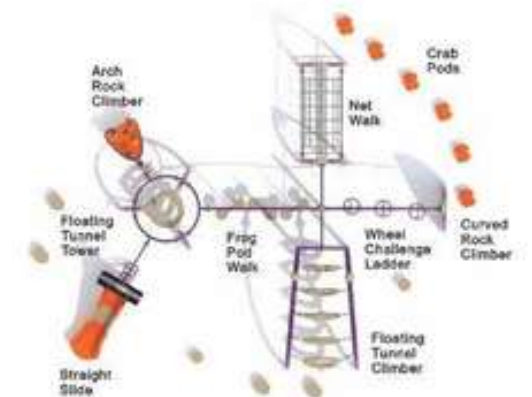

Koala Quest

NX-22053

Age Group: 5-12
Activities: 49
Capacity: 44
Use Zone: 47'-2" x 37'-2"
Fall Height: 7'-3"

Colors:

Chipmunk

NX-22054

Age Group: 5-12
Activities: 20
Capacity: 36
Use Zone: 48'-4" x 41'-4"
Fall Height: 7'-3"

Colors: