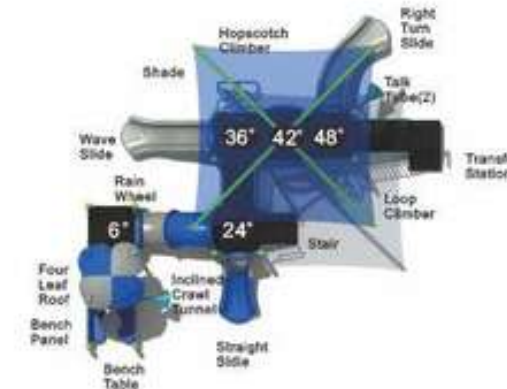

Tangerwood

KP-22026

Age Group: 5-12
Activities: 12
Capacity: 48
Use Zone: 38'-1" x 27'-5"
Fall Height: 5'-6"

Colors:

Kiddie City

KP-22027

Age Group: 2-5
Activities: 14
Capacity: 46
Use Zone: 36'-0" x 33'-8"
Fall Height: 4'-0"

Colors: