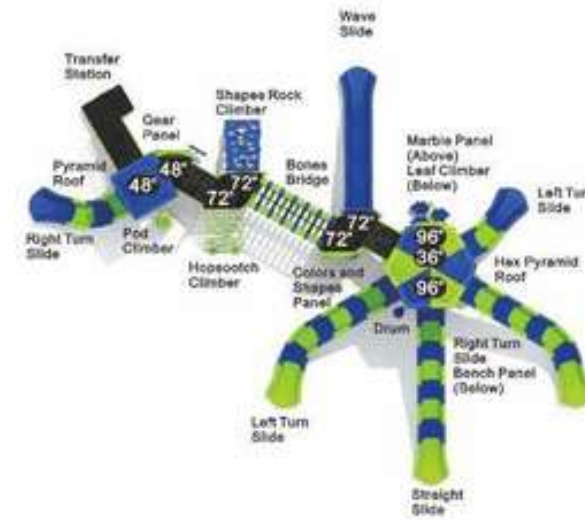

Adventure Summit

KP-22011

- **Age Group:** 5-12
- **Activities:** 28
- **Capacity:** 72
- **Use Zone:** 54'-10" x 44'-3"
- **Fall Height:** 8'-0"

Colors: