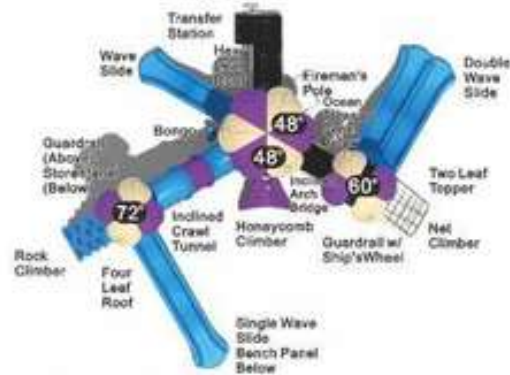

**Colors:**

**Marley's Place**

**KP-22018**

**Age Group:** 5-12  
**Activities:** 13  
**Capacity:** 34-38  
**Use Zone:** 40'-3" x 37'-6"  
**Fall Height:** 6'-0"

**Colors:**

**Cabana Cove**

**KP-22019**

**Age Group:** 5-12  
**Activities:** 13  
**Capacity:** 62  
**Use Zone:** 39'-5" x 38'-2"  
**Fall Height:** 7'-0"