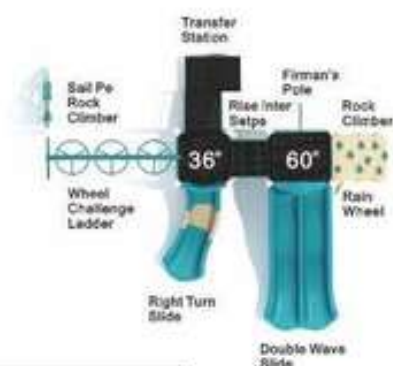

Colors:

Fun Size

KP-22035

Age Group: 5-12
Activities: 7
Capacity: 30
Use Zone: 31'-10"×29'-0"
Fall Height: 7'-9"

Colors: