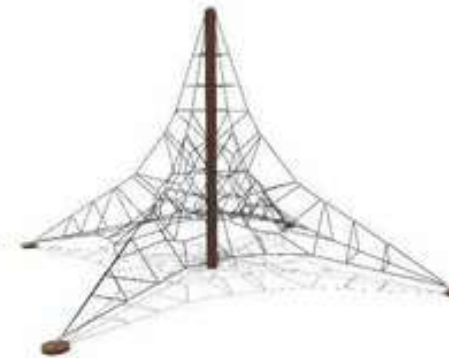

14' Pyramid Net Climber
FS-PN1002
Age Group: 5-12
Capacity: 16-20
Use Zone: 25'-11" x 25'-11"
Fall Height: 6'-0"