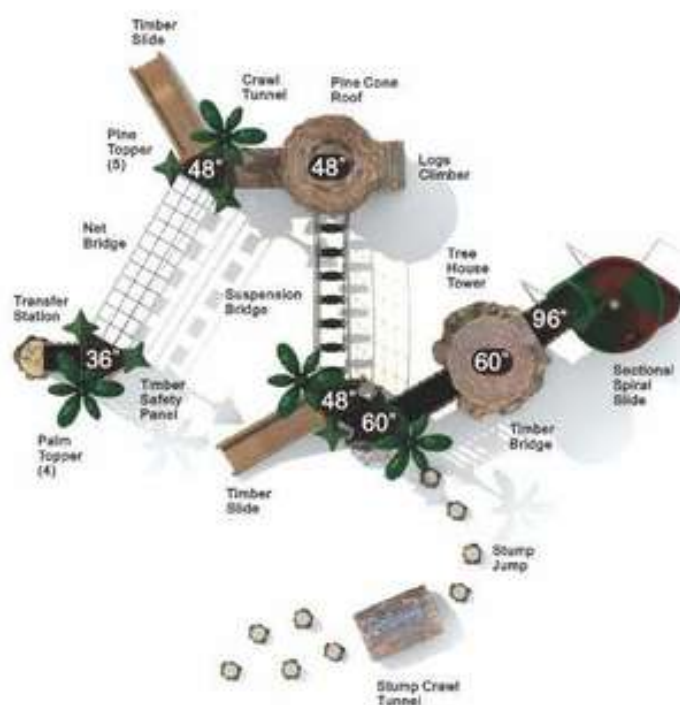

Tree House

Progressive organizations like park and recreation districts, city councils, Landscape Architects, and some school districts are seeking a unique play space that stands out from the other local playgrounds. You are looking for something that will attract families and create a community play space that will create cherished memories.