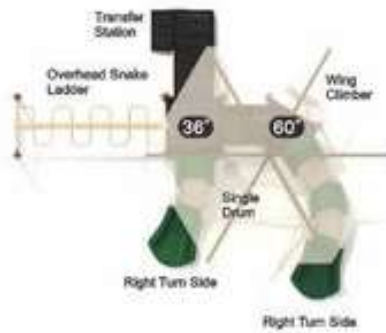

Buzz Hummingbird

QS-24015

Age Group: 5-12
Activities: 5
Capacity: 19-23
Use Zone: 29'-7" x 27'-11"
Fall Height: 7'-0"

Colors:

Swiftly Swordfish

QS-24014

Age Group: 5-12
Activities: 7
Capacity: 17-21
Use Zone: 36'-2" x 22'-4"
Fall Height: 7'-0"

Colors: