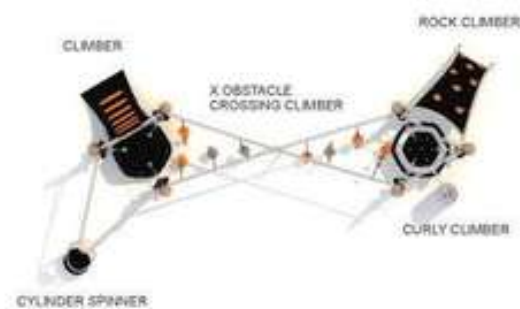

Summit 7000 Series

Capitol Peak

SU-7203

Age Group: 5-12
Activities: 7
Capacity: 20-25
Use Zone: 36'-6" x 24'-1"
Fall Height: 7'-0"

Colors:

Colors:

Regal Mountain

SU-7201

Age Group: 5-12
Activities: 7
Capacity: 20-25
Use Zone: 37'-9" x 25'-7"
Fall Height: 7'-0"

Grizzly Peak

SU-7202

Age Group: 5-12
Activities: 7
Capacity: 20-25
Use Zone: 37'-0" x 25'-6"
Fall Height: 7'-0"

Colors:

Mauna Kea

SU-7105

Age Group: 5-12
Activities: 4
Capacity: 5-10
Use Zone: 24'-6" x 27'-0"
Fall Height: 7'-0"

Colors: