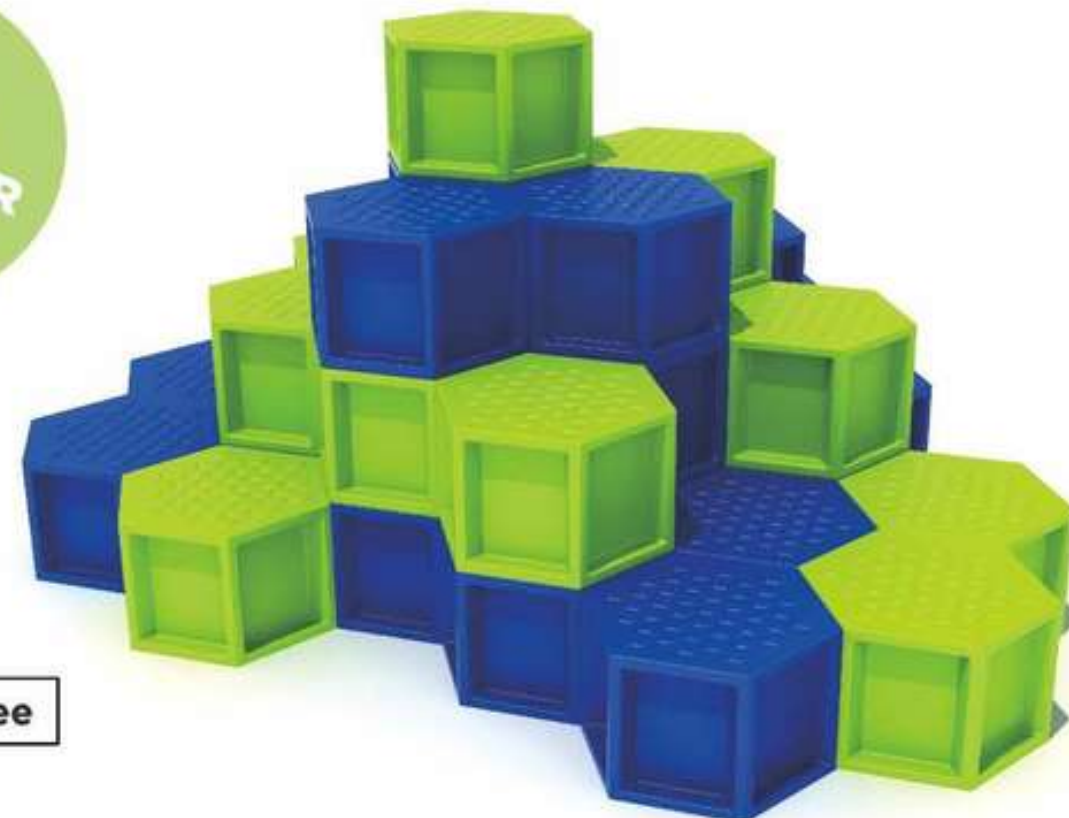

**Grom DeForce**

**AC-2406**  
 Age Group: 5-12  
 Capacity: 2  
 Use Zone: 20'-3"×13'-7"  
 Fall Height: 1'-4"

**The Honey Bee**

**HC-2001**  
 Age Group: 2-12  
 Capacity: 6-10  
 Use Zone: 19'-10"×19'-10"  
 Fall Height: 4'-0"