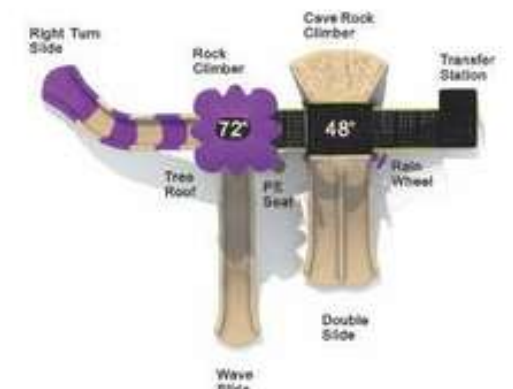

Daydream

KP-22028

Age Group: 2-12
Activities: 11
Capacity: 36
Use Zone: 32'-10" x 27'-5"
Fall Height: 5'-0"

Colors:

Super Slide Central

KP-22029

Age Group: 5-12
Activities: 7
Capacity: 20-24
Use Zone: 36'-10" x 28'-5"
Fall Height: 6'-0"

Colors: