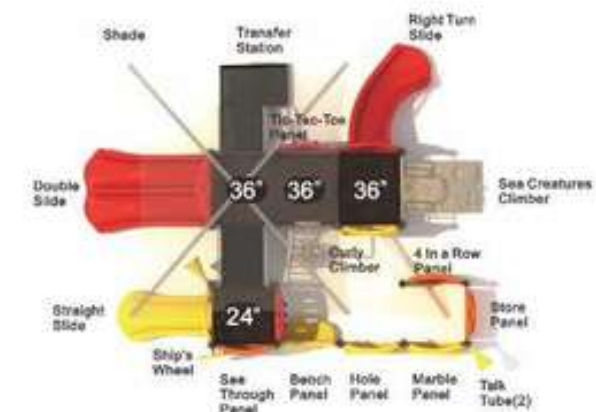

**Colors:**

**The Glee Garden**

**KP-24024**

**Age Group:** 2-12  
**Activities:** 11  
**Capacity:** 35-40  
**Use Zone:** 37'-2" x 28'-9"  
**Fall Height:** 5'-0"

**Colors:**

**Spring Day**

**KP-22025**

**Age Group:** 2-12  
**Activities:** 12  
**Capacity:** 46  
**Use Zone:** 32'-4" x 29'  
**Fall Height:** 6'-2"