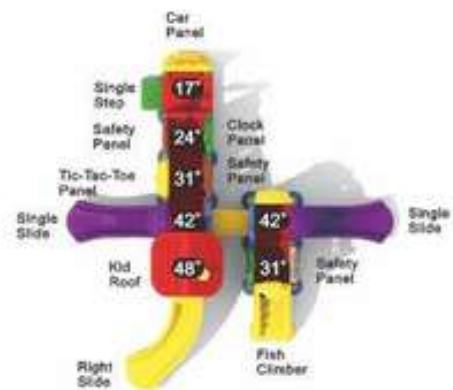

Rainbow Cottage

CD-06
Age Group: 2-5
Capacity: 35
Use Zone: 32'-10"×31'-6"
Fall Height: 4'-0"

Color as shown