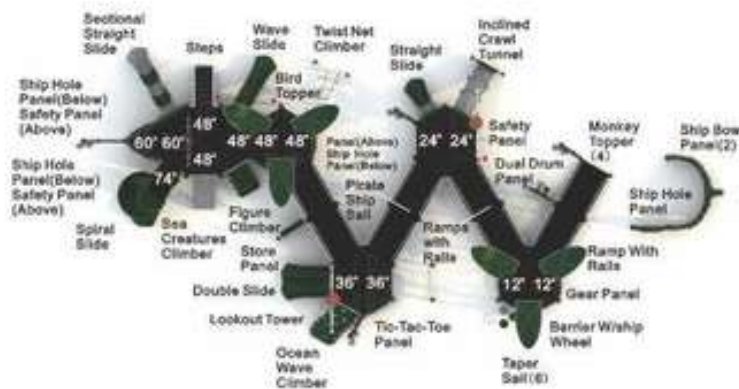

Colors:

All Inclusive playgrounds are accessible, but not all accessible playgrounds are inclusive. And when you are designing an inclusive playground, you're not just designing for the children. You must also accommodate the parents and caregivers of various abilities as well. Following some fundamental principals, an inclusive playground will ensure that everyone can access the best play activity on the playground. Be it a spiral slide or a crazy spinner or a web climber; everyone can reach the entrance and exit points. Another element is co-locating various kinds of the same type of activity so that someone someone who has limited physical abilities can enjoy the same activity as the person close to them on a similar but perhaps more challenging activity. We can all play together.

Inclusive playgrounds are artistically crafted with your choice of 5.0" OD galvanized steel or aluminum

support posts which are, along with all of the steel handrails, barriers, gates, and climbers, coated with a baked-on polyester powder coat finish for a lifetime of protection against the elements. All steel decking and stairs are encased in a long-lasting PVC coating. The three-dimensional plastic slides, panels, roofs, and climbers are rotationally molded using virgin compounded resins that feature greater UV breakdown resistance over dry blended resins. The HDPE sheet plastic climbers and activities are specifically manufactured at the factory for high-quality control and not purchased from a supplier.