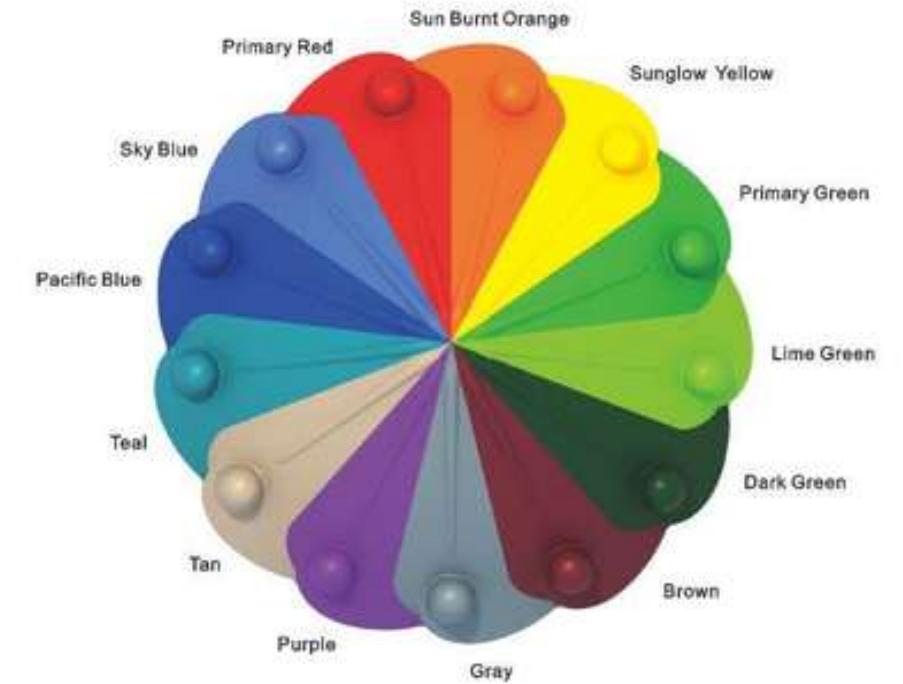

Rotomolded Plastic

Slides, Panels, Climbers, & Roofs