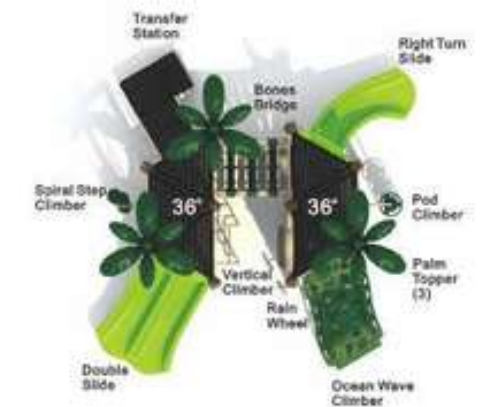

Whimsy Garden

MX-24073

Age Group: 2-5
Activities: 13
Capacity: 46
Use Zone: 36'-10" x 26'-11"
Fall Height: 3'-6"

Colors:

Wee Palms

MX-22074

Age Group: 2-5
Activities: 10
Capacity: 42
Use Zone: 29' x 29'-5"
Fall Height: 3'-0"

Colors: