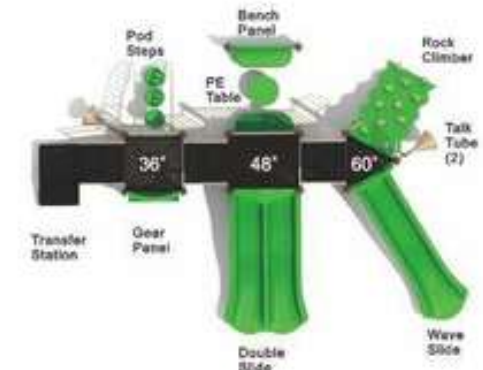

Round About

KP-24030

Age Group: 5-12
Activities: 9
Capacity: 38
Use Zone: 36'-2" x 32'-4"
Fall Height: 5'-0"

Colors:

Vin's Vacation

KP-22031

Age Group: 2-12
Activities: 9
Capacity: 40
Use Zone: 34'-9" x 27'-2"
Fall Height: 5'-0"

Colors: