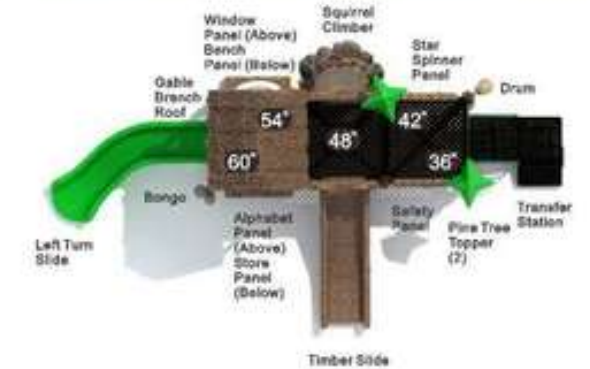

Theme Play

Cedarwood

NL-24103

Age Group: 2-12
Activities: 7
Capacity: 25-29
Use Zone: 30'-5" x 31'-5"
Fall Height: 7'-3"

Colors:

Theme Play

Boise

NL-22092

Age Group: 2-12
Activities: 11
Capacity: 42
Use Zone: 36'-10" x 25'-10"
Fall Height: 5'-0"

Colors: