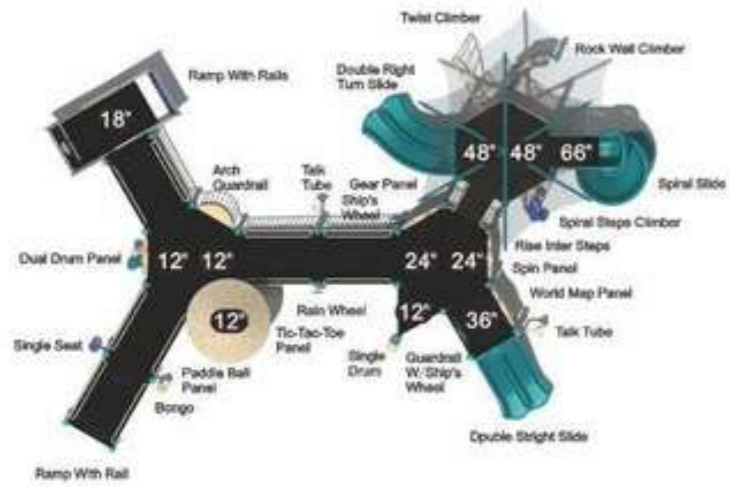

Port O'Play

MX-24085

- Age Group: 5-12
- Activities: 21
- Capacity: 66-70
- Use Zone: 58'-11"×43'-6"
- Fall Height: 7'-5"

Colors: