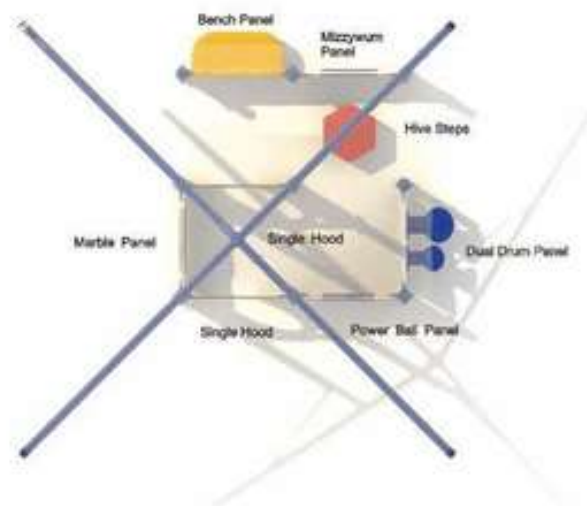

Creative Condo

TT-24120

- **Age Group:** 2-5
- **Activities:** 8
- **Capacity:** 15-20
- **Use Zone:** 19'-5" x 19'-5"
- **Fall Height:** Ground Level