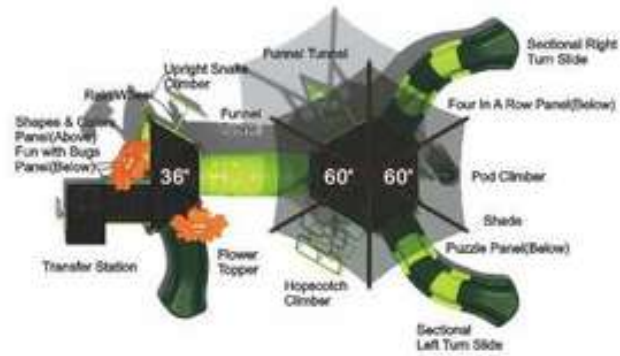

**Colors:**

**The Glee Garden**

**KP-24024**

**Age Group:** 2-12  
**Activities:** 11  
**Capacity:** 35-40  
**Use Zone:** 37'-2" x 28'-9"  
**Fall Height:** 5'-0"

**Colors:**

**Spring Day**

**KP-22025**

**Age Group:** 2-12  
**Activities:** 12  
**Capacity:** 46  
**Use Zone:** 32'-4" x 29'  
**Fall Height:** 6'-2"