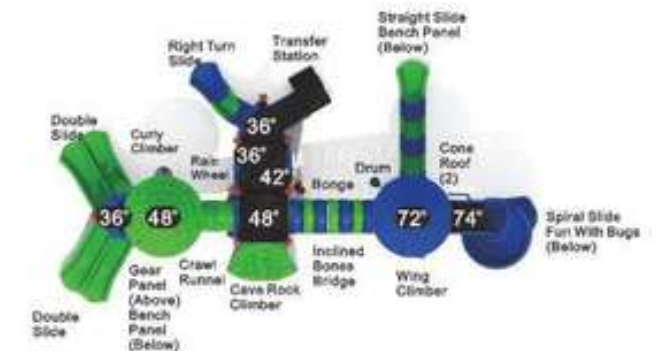

Lily Pad Playtime

MX-22067

Age Group: 2-12
Activities: 14
Capacity: 62
Use Zone: 50'-10"×40'-4"
Fall Height: 6'-0"

Colors:

Twin Tops

MX-22068

Age Group: 2-12
Activities: 18
Capacity: 68
Use Zone: 50'-6" × 32'-2"
Fall Height: 6'-2"

Colors: