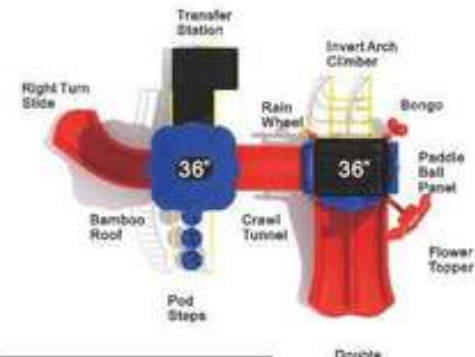

Harper's Hut

KP-22038

Age Group: 2-5
Activities: 8
Capacity: 30
Use Zone: 31'-2" x 25'-7"
Fall Height: 3'-0"

Colors: