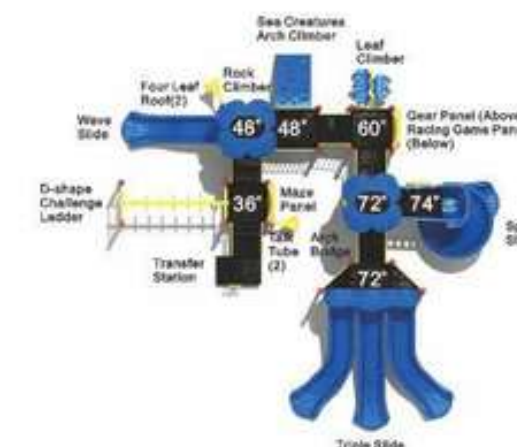

**Colors:**

**Triple Fun**

**KP-22013**

Age Group: 5-12  
 Activities: 15  
 Capacity: 68  
 Use Zone: 39'-8" x 40'-2"  
 Fall Height: 8'-2"

**Colors:**

**Zesty Zepher**

**KP-24014**  
**Age Group:** 5-12  
**Activities:** 16  
**Capacity:** 40-44  
**Use Zone:** 55'-6" x 30'-9"  
**Fall Height:** 8'-0"