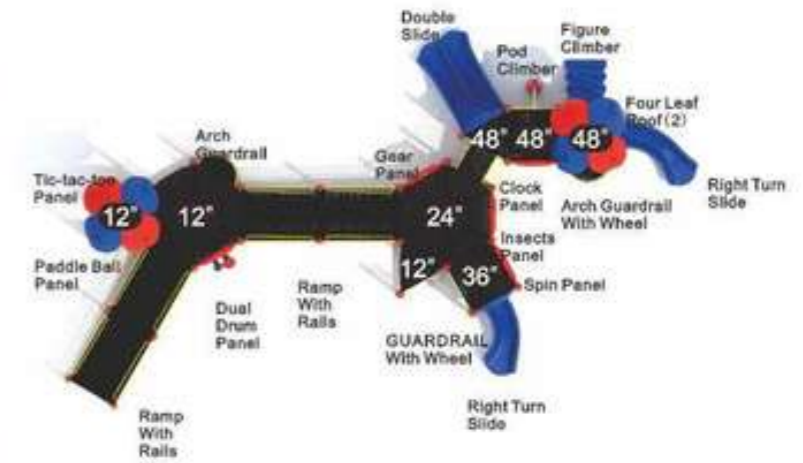

**Colors:**

**Play Hut Paradise**

**MX-22082**

- Age Group: 2-12
- Activities: 15
- Capacity: 104
- Use Zone: 47'-0"×57'-3"
- Fall Height: 7'-5"

**Colors:**

**Roaming Adventure**

**MX-22083**

- Age Group: 2-12
- Activities: 16
- Capacity: 84
- Use Zone: 59'-9"×41'-6"
- Fall Height: 4'-0"