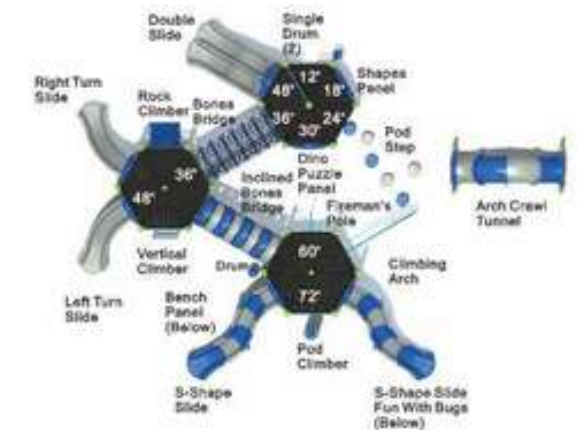

Max Towers

MX-22061

Age Group: 5-12
Activities: 29
Capacity: 110
Use Zone: 52'-4" x 57'-9"
Fall Height: 7'-5"

Colors:

Catch Me

MX-22062

Age Group: 5-12
Activities: 25
Capacity: 84
Use Zone: 55'-0" x 42'-10"
Fall Height: 6'-0"

Colors: