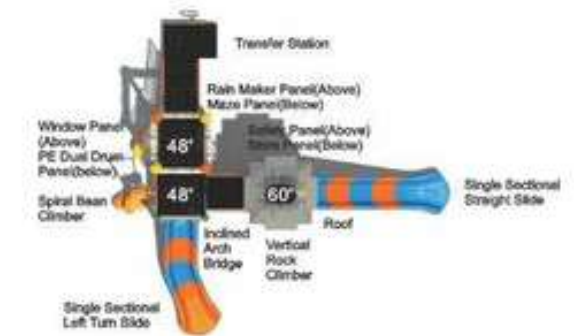

Theme Play

Unity Kingdom

KP-24096

Age Group: 2-12
Activities: 18
Capacity: 60-64
Use Zone: 48'-10" x 55'-5"
Fall Height: 7'-5"

Colors:

Theme Play

A Knight's Tower

KP-24097

Age Group: 2-12
Activities: 10
Capacity: 20-24
Use Zone: 33'-0" x 31'-11"
Fall Height: 5'-0"

Colors: