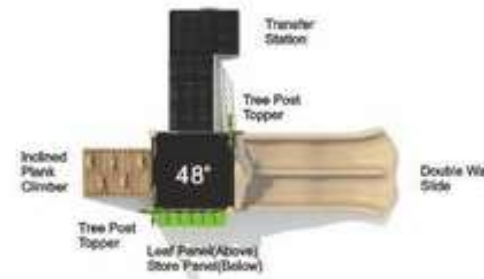

Vista Ridge

EW-24146

Age Group: 5-12
Activities: 7
Capacity: 30-35
Use Zone: 37'-6" x 34'-2"
Fall Height: 8'-0"

Colors:

Big Branch

EW-24147

Age Group: 2-12
Activities: 6
Capacity: 20-25
Use Zone: 39'-8" x 26'-1"
Fall Height: 4'-0"

Colors:

Bienville Pines

EW-24148

Age Group: 2-12
Activities: 3
Capacity: 10-15
Use Zone: 26'-2" x 22'-11"
Fall Height: 4'-0"

Colors: