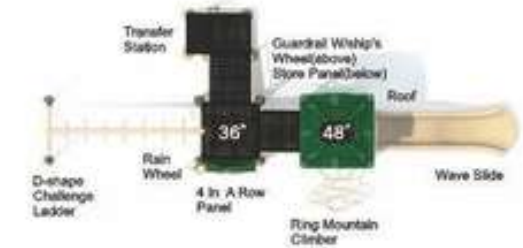

Buzz Hummingbird

QS-24015

Age Group: 5-12
Activities: 5
Capacity: 19-23
Use Zone: 29'-7" x 27'-11"
Fall Height: 7'-0"

Colors:

Swiftly Swordfish

QS-24014

Age Group: 5-12
Activities: 7
Capacity: 17-21
Use Zone: 36'-2" x 22'-4"
Fall Height: 7'-0"

Colors: