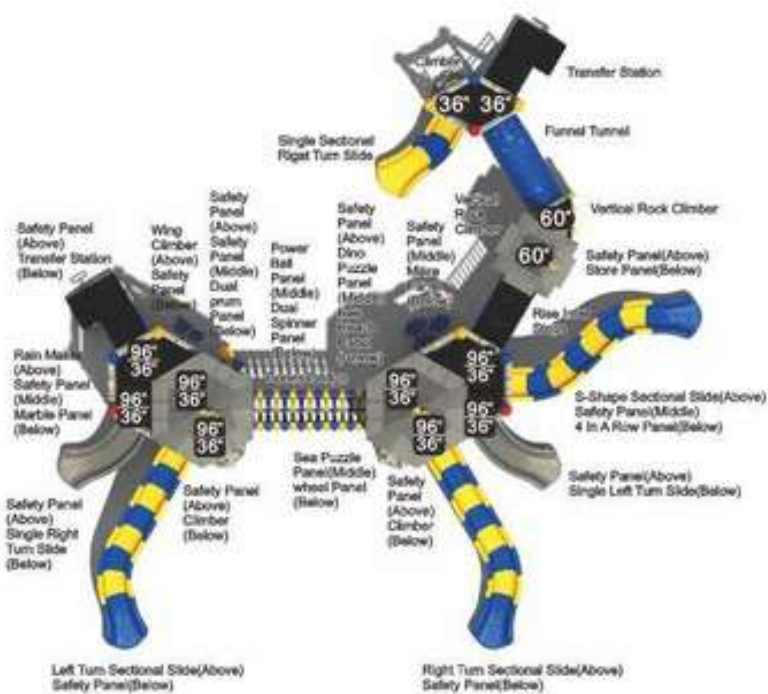

Theme Play

Many organizations like park and recreation districts, city councils, Landscape Architects, and even some school districts desire a play space that stands out from the other local playgrounds. You are looking for something that will attract families and create a community play space that will create cherished memories.