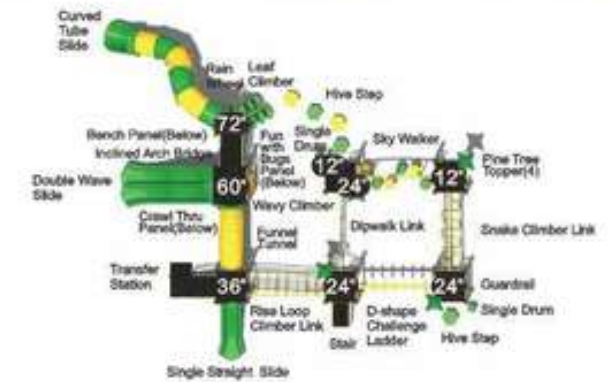

**Colors:**

**NEW**

**NEW**

**Playful Trails**

**KP-24015**  
**Age Group:** 5-12  
**Activities:** 19  
**Capacity:** 36-40  
**Use Zone:** 49'-3" x 45'-1"  
**Fall Height:** 8'-6"

**Colors:**

**Quadrofronic**