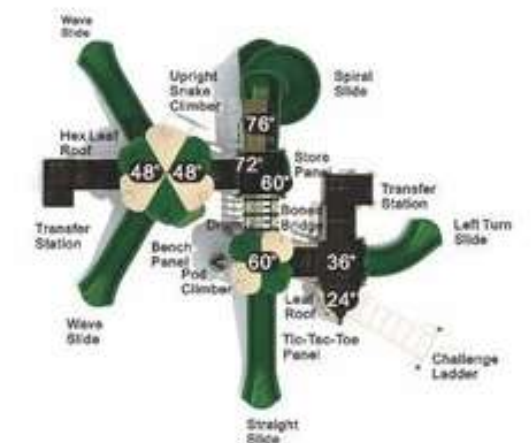

Marley's Place

KP-22018

Age Group: 5-12
Activities: 13
Capacity: 34-38
Use Zone: 40'-3" x 37'-6"
Fall Height: 6'-0"

Colors:

Cabana Cove

KP-22019

Age Group: 5-12
Activities: 13
Capacity: 62
Use Zone: 39'-5" x 38'-2"
Fall Height: 7'-0"

Colors: