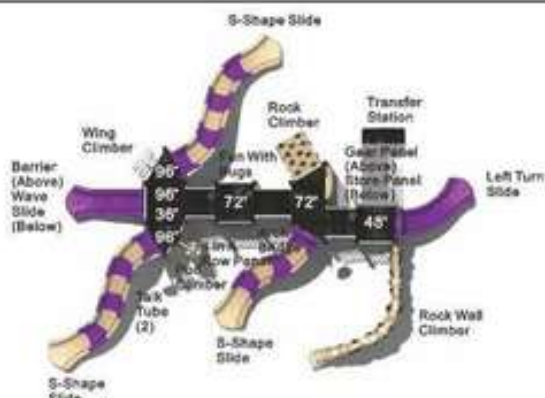

**Adventure Summit**

**KP-22011**

- Age Group:** 5-12
- Activities:** 28
- Capacity:** 72
- Use Zone:** 54'-10" x 44'-3"
- Fall Height:** 8'-0"

**Colors:**

**Slide in Time**

**KP-22012**

Age Group: 5-12  
 Activities: 19  
 Capacity: 70  
 Use Zone: 47'-8" x 41'-10"  
 Fall Height: 8'-0"