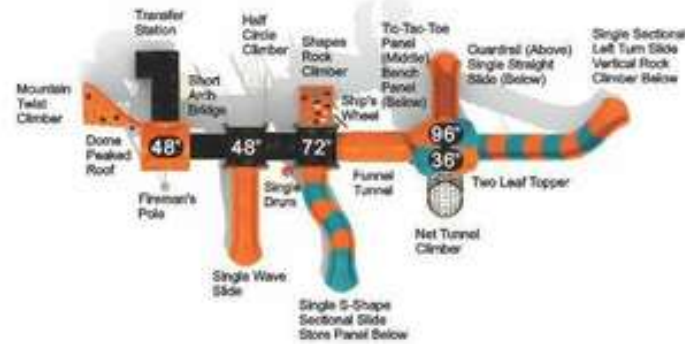

Zesty Zepher

KP-24014
Age Group: 5-12
Activities: 16
Capacity: 40-44
Use Zone: 55'-6" x 30'-9"
Fall Height: 8'-0"

Colors:

NEW

NEW

Playful Trails

KP-24015
Age Group: 5-12
Activities: 19
Capacity: 36-40
Use Zone: 49'-3" x 45'-1"
Fall Height: 8'-6"

Colors: