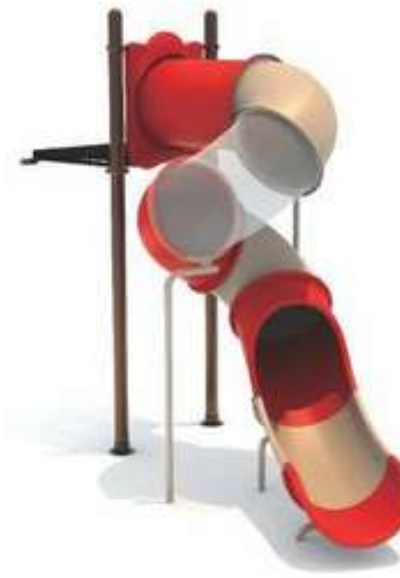

## SLIDES

**270 Degree Spiral Sectional Slide**  
Deck Height: 6'

**360 Degree Spiral Sectional Slide**  
Deck Height: 7'

**450 Degree Spiral Sectional Slide**  
Deck Height: 8'

**360 Degree Spiral Slide**  
Deck Height: 66" and 74"