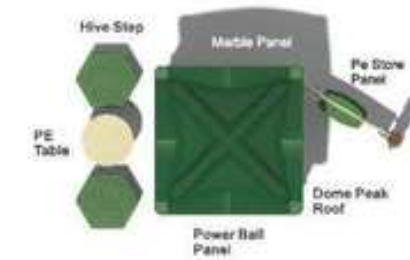

Leaps the Antelope

QS-24011

Age Group: 2-5
Activities: 4
Capacity: 12-16
Use Zone: 28'-0" x 21'-8"
Fall Height: 3'-0"

Colors:

Wee Gazelle

QS-24010

Age Group: 6-23month
Activities: 6
Capacity: 6-8
Use Zone: 20'-4" x 16'-5"
Fall Height: 0'-0"

Colors: