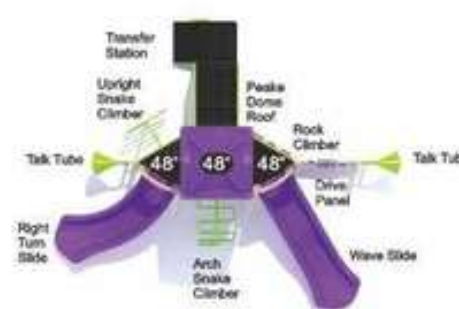

**Colors:**

**Slideburg**

**KP-22034**

**Age Group:** 2-12  
**Activities:** 9  
**Capacity:** 44  
**Use Zone:** 30'-10"×28'-6"  
**Fall Height:** 5'-0"

**Colors:**

**Little Lark**

**KP-24036**

**Age Group:** 2-12  
**Activities:** 7  
**Capacity:** 20-25  
**Use Zone:** 27'-6"×30'-8"  
**Fall Height:** 4'-0"