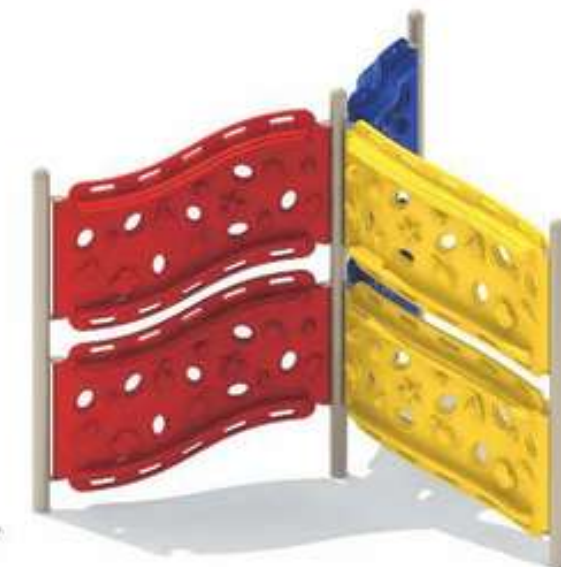

Triple Wave

RC-1812

Age Group: 5-12
Capacity: 16-20
Use Zone: 23'-11" x 22'-6"
Fall Height: 8'-6"