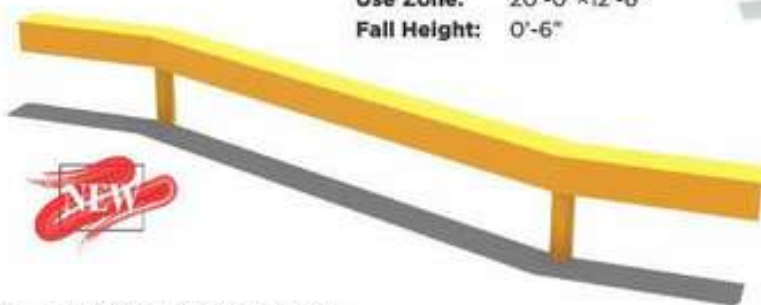

**8' Balance Beam**

**FS-2201**

Age Group: 2-12  
Capacity: 2-3  
Use Zone: 20'-0" x 12'-6"  
Fall Height: 0'-6"

**8ft 'S' Zig-Zag Balance Beam**

**FS-80187**

Age Group: 2-12  
Capacity: 2-3  
Use Zone: 20'-0" x 13'-0"  
Fall Height: 1'-0"