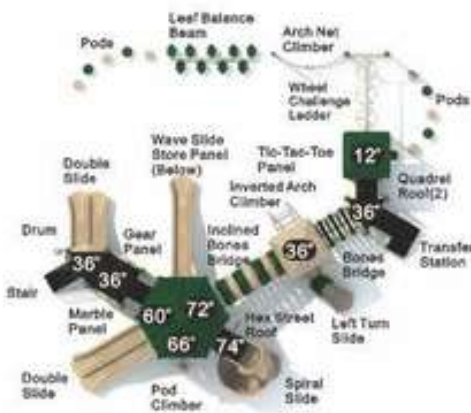

**Colors:**

**Slide Away**

**MX-22063**

**Age Group:** 5-12  
**Activities:** 28  
**Capacity:** 92  
**Use Zone:** 49'-6" x 46'-6"  
**Fall Height:** 7'-9"

**Colors:**

**Climb n Challenge**

**MX-24064**

**Age Group:** 5-12  
**Activities:** 18  
**Capacity:** 74  
**Use Zone:** 50'-2" x 42'-11"  
**Fall Height:** 8'-2"