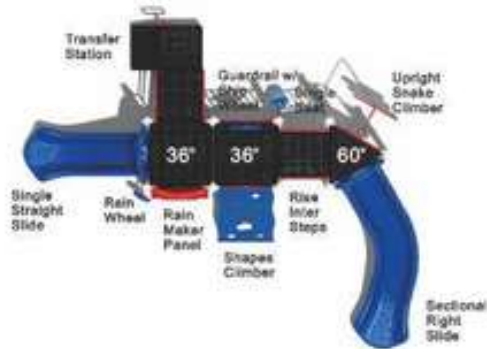

Legend Sparks

KP-22032
Age Group: 2-12
Activities: 8
Capacity: 15-22
Use Zone: 27'-11" x 30'-5"
Fall Height: 5'-0"