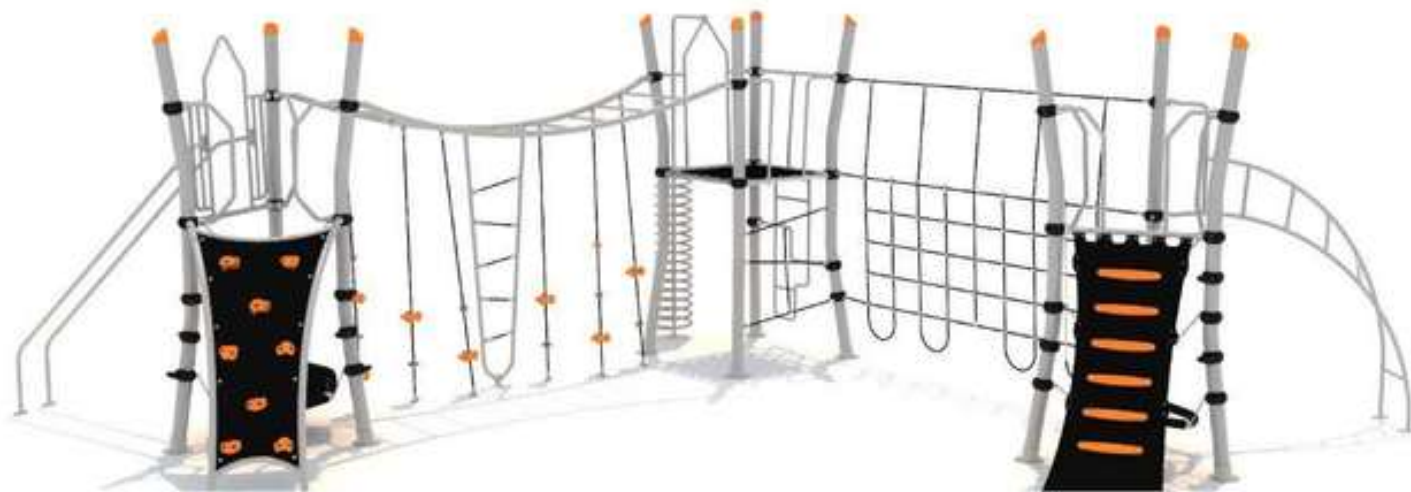

Summit 7000 Series

Castle Peak

SU-7302

Age Group: 5-12
Activities: 10
Capacity: 30-35
Use Zone: 41'-10" x 39'-5"
Fall Height: 7'-0"

Colors:

Summit 7000 Series

North Palisade

SU-7301

Age Group: 5-12
Activities: 10
Capacity: 30-55
Use Zone: 42'-11" x 44'-11"
Fall Height: 7'-0"

Colors:

Mount Shasta

SU-7204

Age Group: 5-12
Activities: 7
Capacity: 20-25
Use Zone: 37'-4" x 28'-4"
Fall Height: 7'-0"

Colors: