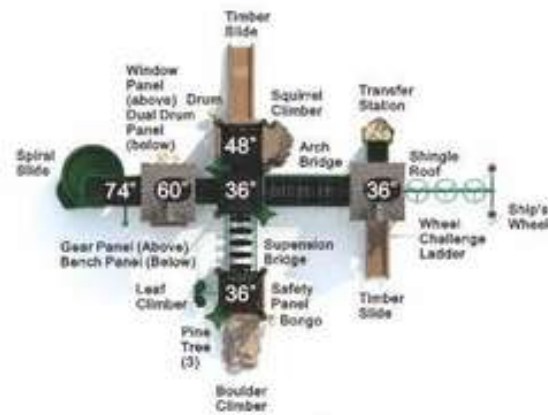

Theme Play

Sierra Nevada

NL-22091

Age Group: 5-12
Activities: 16
Capacity: 78
Use Zone: 51'-2" x 41'-4"
Fall Height: 7'-9"

Colors:

Theme Play

Tall Timbers

NL-24102

Age Group: 5-12
Activities: 12
Capacity: 32-36
Use Zone: 40'-0" x 32'-6"
Fall Height: 7'-6"

Colors: