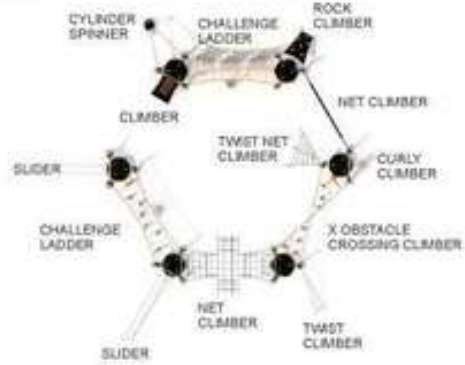

Summit 7000 Series

Communities looking for a unique play space have turned to the Summit 7000 Series. This thoughtfully designed and expertly crafted play system emphasizes unstructured play and physical activity. Children have countless options for climbing and exploring the equipment, which helps them build confidence and decision-making skills while having fun, and decision making skills while having a blast.