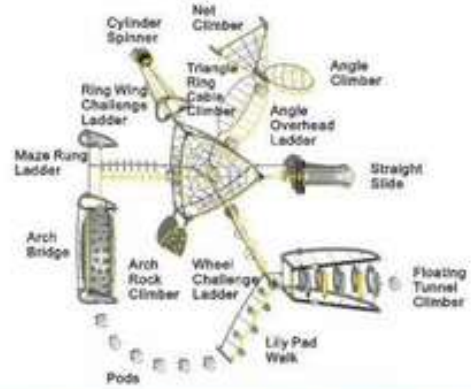

Grande Junction

NX-22051

Age Group: 5-12
Activities: 24
Capacity: 46
Use Zone: 50'-10" x 47'-8"
Fall Height: 7'-3"