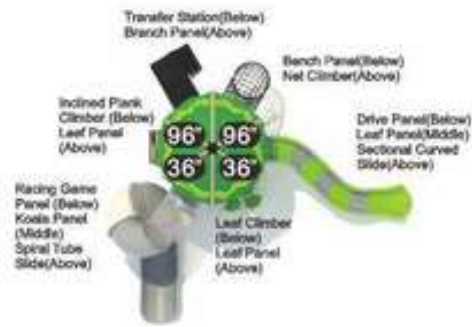

Vista Ridge

EW-24146

Age Group: 5-12
Activities: 7
Capacity: 30-35
Use Zone: 37'-6" x 34'-2"
Fall Height: 8'-0"

Colors: