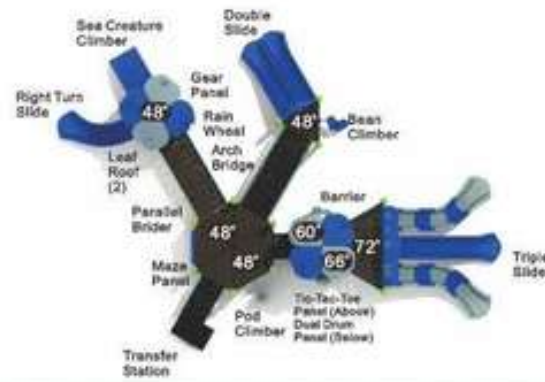

Lily Pad Playtime

MX-22067

Age Group: 2-12
Activities: 14
Capacity: 62
Use Zone: 50'-10"×40'-4"
Fall Height: 6'-0"

Colors:

Southern Hills Baptist Church
Tulsa Oklahoma