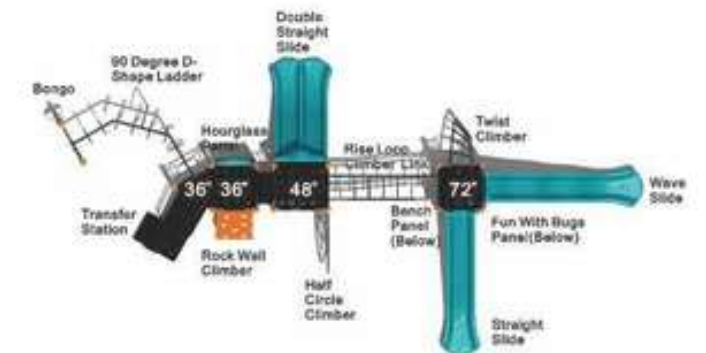

Boom Town

KP-22020

Age Group: 2-12
Activities: 15
Capacity: 60
Use Zone: 44'-11" x 32'-11"
Fall Height: 5'-6"

Colors:

Long Adventure

KP-22021

Age Group: 5-12
Activities: 12
Capacity: 36-40
Use Zone: 52'-8" x 32'-8"
Fall Height: 8'-2"

Colors: