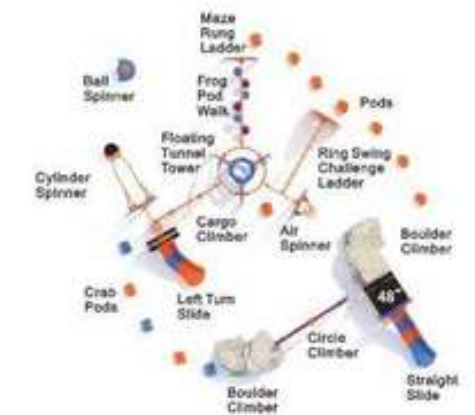

**Grande Junction**

**NX-22051**

**Age Group:** 5-12  
**Activities:** 24  
**Capacity:** 46  
**Use Zone:** 50'-10" x 47'-8"  
**Fall Height:** 7'-3"

**Colors:**

**Gator Run**

**NX-22052**

**Age Group:** 5-12  
**Activities:** 27  
**Capacity:** 54  
**Use Zone:** 54'-2" x 50'-0"  
**Fall Height:** 7'-3"