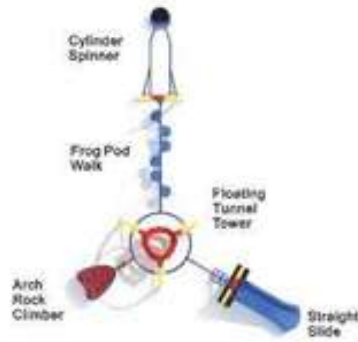

**Colors:**

**Orbitor**

**NX-22057**

**Age Group:** 5-12  
**Activities:** 5  
**Capacity:** 14  
**Use Zone:** 37'-6" x 29'-11"  
**Fall Height:** 7'-3"

**Colors:**

**Robin's Perch**

**NX-24058**

**Age Group:** 5-12  
**Activities:** 4  
**Capacity:** 12  
**Use Zone:** 25'-7" x 25'-8"  
**Fall Height:** 7'-8"