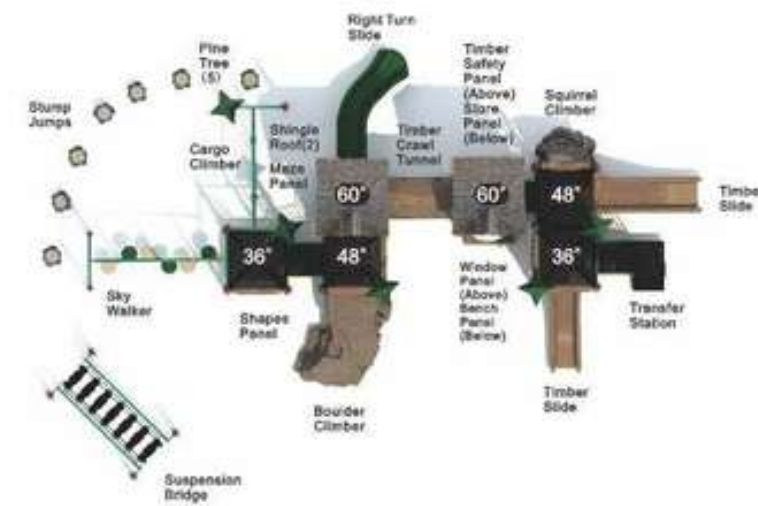

Seneca

NL-22090

- **Age Group:** 5-12
- **Activities:** 24
- **Capacity:** 90
- **Use Zone:** 54'-8" x 40'-10"
- **Fall Height:** 7'-0"

Colors: