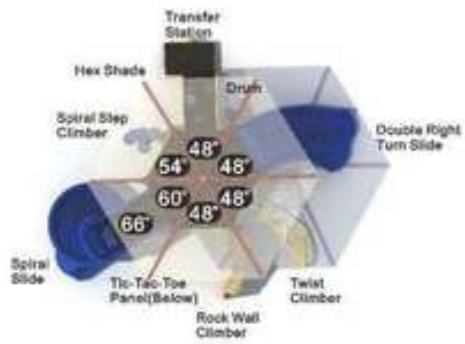

The Spiral Tower

MX-22075
Age Group: 5-12
Activities: 7
Capacity: 32
Use Zone: 33'-5" x 29'-1"
Fall Height: 7'-5"

Colors: