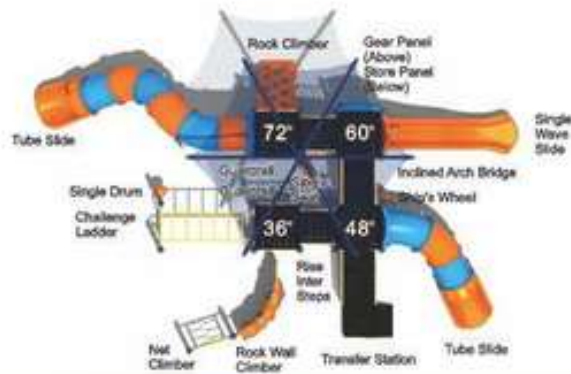

Colors:

Tube Towers

KP-22017

Age Group: 2-5
Activities: 12
Capacity: 40
Use Zone: 44'-1" x 28'-5"
Fall Height: 4'-0"

Colors: