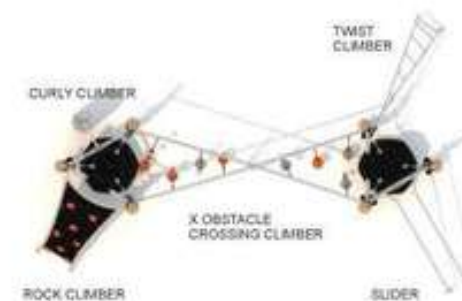

Summit 7000 Series

Castle Peak

SU-7302

Age Group: 5-12
Activities: 10
Capacity: 30-35
Use Zone: 41'-10" x 39'-5"
Fall Height: 7'-0"

Colors:

Summit 7000 Series

North Palisade

SU-7301

Age Group: 5-12
Activities: 10
Capacity: 30-55
Use Zone: 42'-11" x 44'-11"
Fall Height: 7'-0"

Colors:

Mount Shasta

SU-7204

Age Group: 5-12
Activities: 7
Capacity: 20-25
Use Zone: 37'-4" x 28'-4"
Fall Height: 7'-0"

Colors: