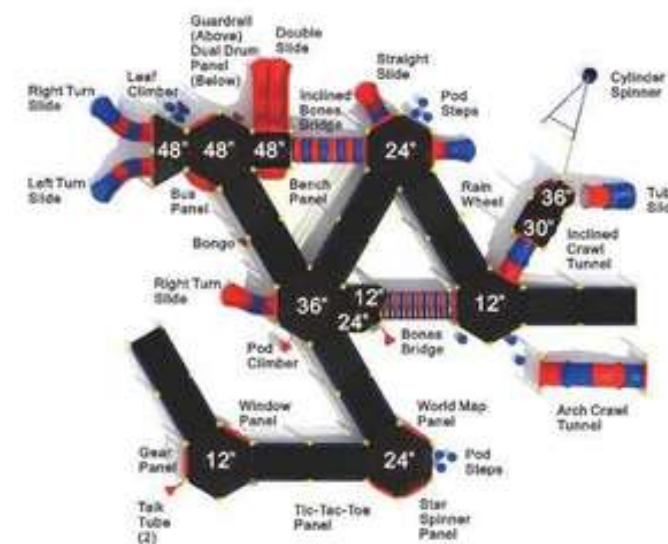

Interconnections

MX-22081
Age Group: 2-12
Activities: 33
Capacity: 164
Use Zone: 71'-5" x 59'-5"
Fall Height: 4'-0"