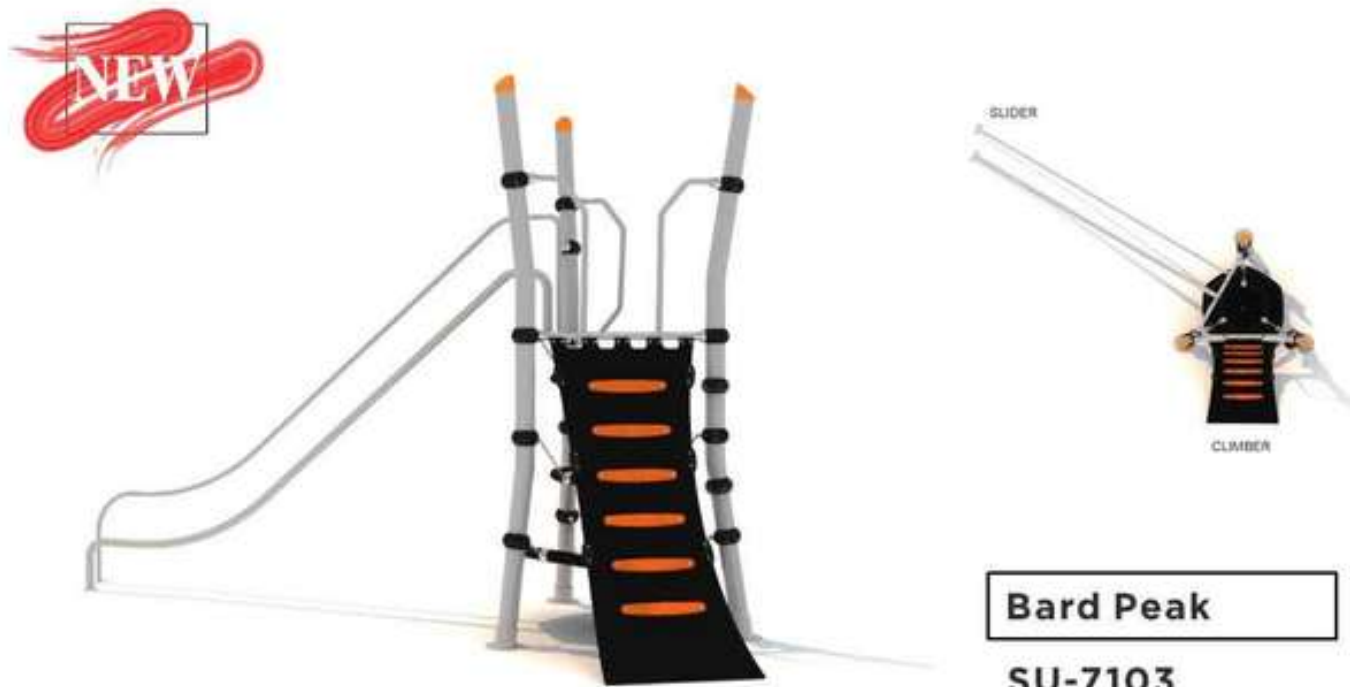

Bard Peak

SU-7103

Age Group: 5-12
Activities: 4
Capacity: 5-10
Use Zone: 24'-0"×25'-6"
Fall Height: 7'-0"