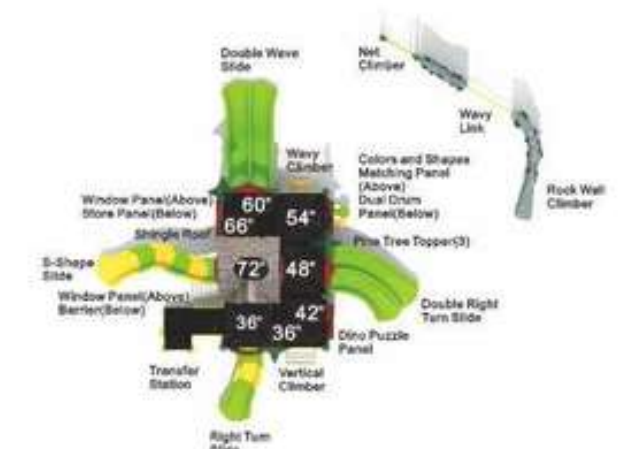

Fort Adventure

KC-22098
Age Group: 5-12
Activities: 31
Capacity: 134
Use Zone: 61'-2" x 59'-4"
Fall Height: 8'-0"

Colors:

Frontier Fun

KC-22099
Age Group: 2-12
Activities: 18
Capacity: 70
Use Zone: 46'-8" x 43'-11"
Fall Height: 7'-5"

Colors: