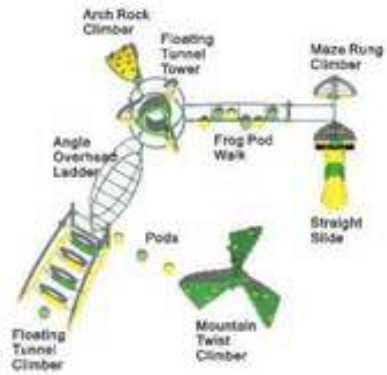

**Colors:**

**Frog Pond**

**NX-22055**

**Age Group:** 5-12  
**Activities:** 12  
**Capacity:** 40  
**Use Zone:** 40'-10" x 39'-2"  
**Fall Height:** 7'-3"

**Colors:**

**Magpie**

**NX-22056**

**Age Group:** 5-12  
**Activities:** 7  
**Capacity:** 24  
**Use Zone:** 48'-10" x 40'-3"  
**Fall Height:** 7'-3"