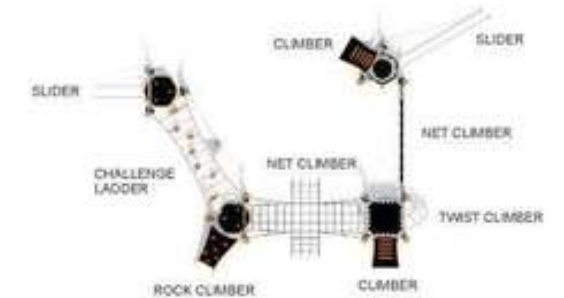

Summit 7000 Series

Communities looking for a unique play space have turned to the Summit 7000 Series. This thoughtfully designed and expertly crafted play system emphasizes unstructured play and physical activity. Children have countless options for climbing and exploring the equipment, which helps them build confidence and decision-making skills while having fun, and decision making skills while having a blast.

Mount Rainier

SU-7601

Age Group: 5-12
Activities: 20
Capacity: 50-55
Use Zone: 53'-10" x 57'-4"
Fall Height: 7'-0"

Colors:

Blanca Peak

SU-7401

Age Group: 5-12
Activities: 13
Capacity: 35-40
Use Zone: 55'-6" x 40'-8"
Fall Height: 7'-0"

Colors: