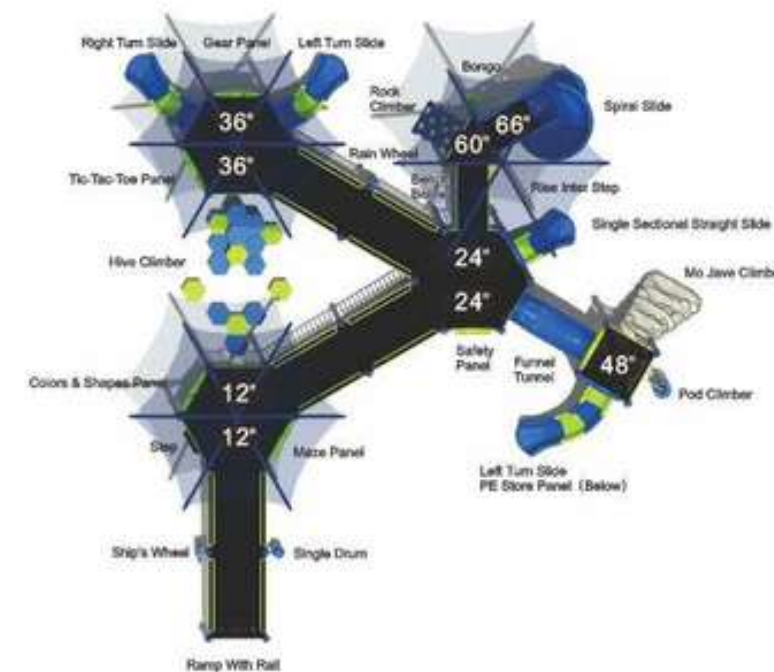

Community Manor

MX-24084

Age Group: 2-12

Activities: 20

Capacity: 68-72

Use Zone: 52'-4"×53'-6"

Fall Height: 5'-6"

Colors: