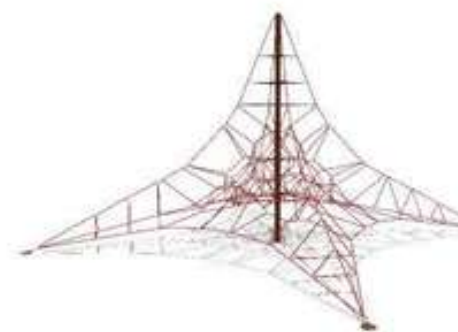

29' Pyramid Net Climber
FS-PN1001
Age Group: 5-12
Capacity: 21-25
Use Zone: 41'-2" x 41'-2"
Fall Height: 6'-0"