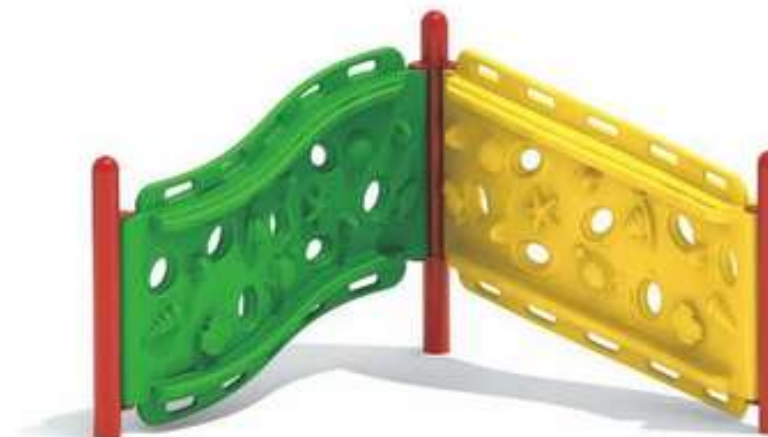

Ocean Wave

RC-1809

Age Group: 5-12
Capacity: 3-5
Use Zone: 18'-6" x 13'-4"
Fall Height: 8'-2"

Ocean Peak

RC-1810

Age Group: 5-12
Capacity: 6-10
Use Zone: 19'-5" x 19'-5"
Fall Height: 5'-11"