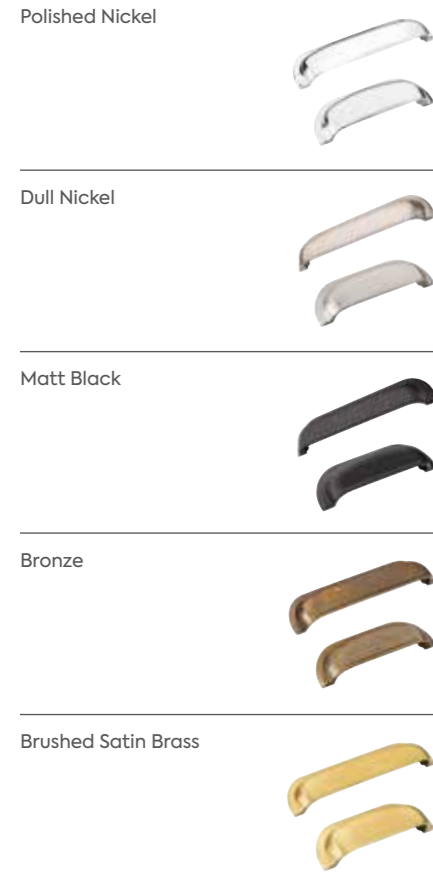

Brushed Satin Brass

**Barrington Pull Handle and Backplate**

Polished Nickel

Matt Black

Bronze

Brushed Satin Brass

**Barrington Knob**

Polished Nickel

Matt Black

Bronze

Brushed Satin Brass

**Barrington Cup Handle**

Polished Nickel

Matt Black

Bronze

Brushed Satin Brass

**Barrington Eclipse Pull Handle Ribbed**

Polished Nickel

Bronze

Brushed Satin Brass

NEW

**Hampton Cup Handle**

**Hampton Knob**

**Ivo Knob**

**Lincoln Profile Handle**

NEW

**Kellas Bar Handle**

**Kellas T Bar Knob**

**Belgravia Knob**

**Belgravia Pull Handle**

**Belgravia T Bar Knob**

NEW