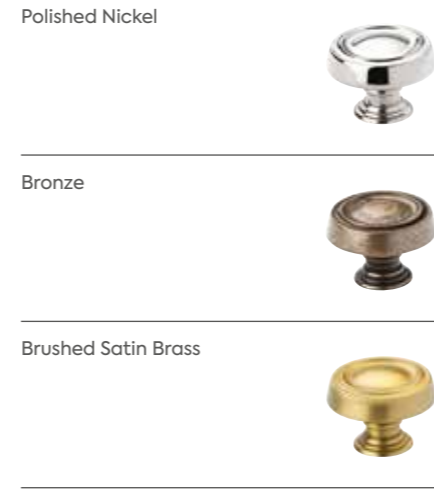

Brushed Satin Brass

**Barrington Pull Handle and Backplate**

Polished Nickel

Matt Black

Bronze

Brushed Satin Brass

**Barrington Knob**

Polished Nickel

Matt Black

Bronze

Brushed Satin Brass

**Barrington Cup Handle**

Polished Nickel

Matt Black

Bronze

Brushed Satin Brass

**Barrington Eclipse Pull Handle Ribbed**

Polished Nickel

Bronze

Brushed Satin Brass

NEW

**Hampton Cup Handle**

**Hampton Knob**

**Ivo Knob**

**Lincoln Profile Handle**

NEW

**Kellas Bar Handle**

**Kellas T Bar Knob**

**Belgravia Knob**

**Belgravia Pull Handle**

**Belgravia T Bar Knob**

NEW