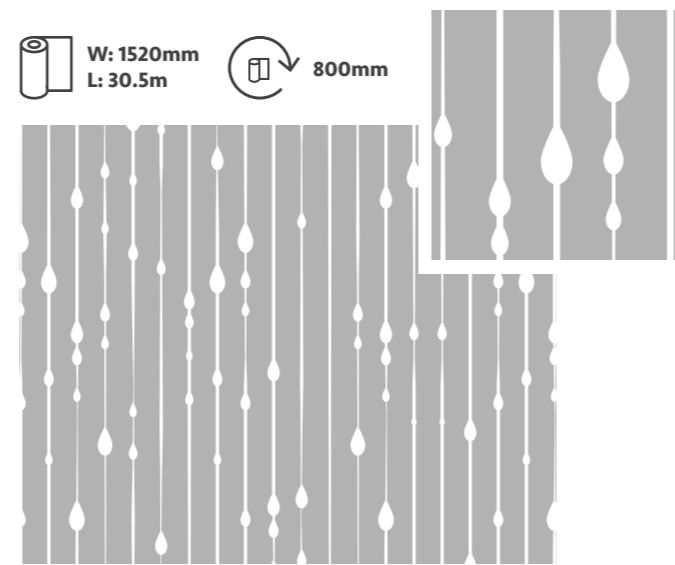

W: 1520mm
L: 30.5m

800mm

*Limited stock availability

*Limited stock availability

SAVANA*

 W: 1520mm
 L: 30.5m
  800mm

BILBAO*

 W: 1520mm
 L: 30.5m
  800mm

*Limited stock availability

*Limited stock availability

LUNA*

W: 1520mm
L: 30.5m

800mm

TERRA*

W: 1520mm
L: 30.5m

640mm

*Limited stock availability

*Limited stock availability

VIENNA*

W: 1520mm
L: 30.5m

800mm

CELEST*

W: 1520mm
L: 30.5m

230mm

HIVE

PREMIUM FILM

W: 1520mm
L: 30.5m

660mm

BLOCK*

W: 1520mm
L: 30.5m

10 mm
180 mm
x
180 mm
10 mm

CLAUSTRA*