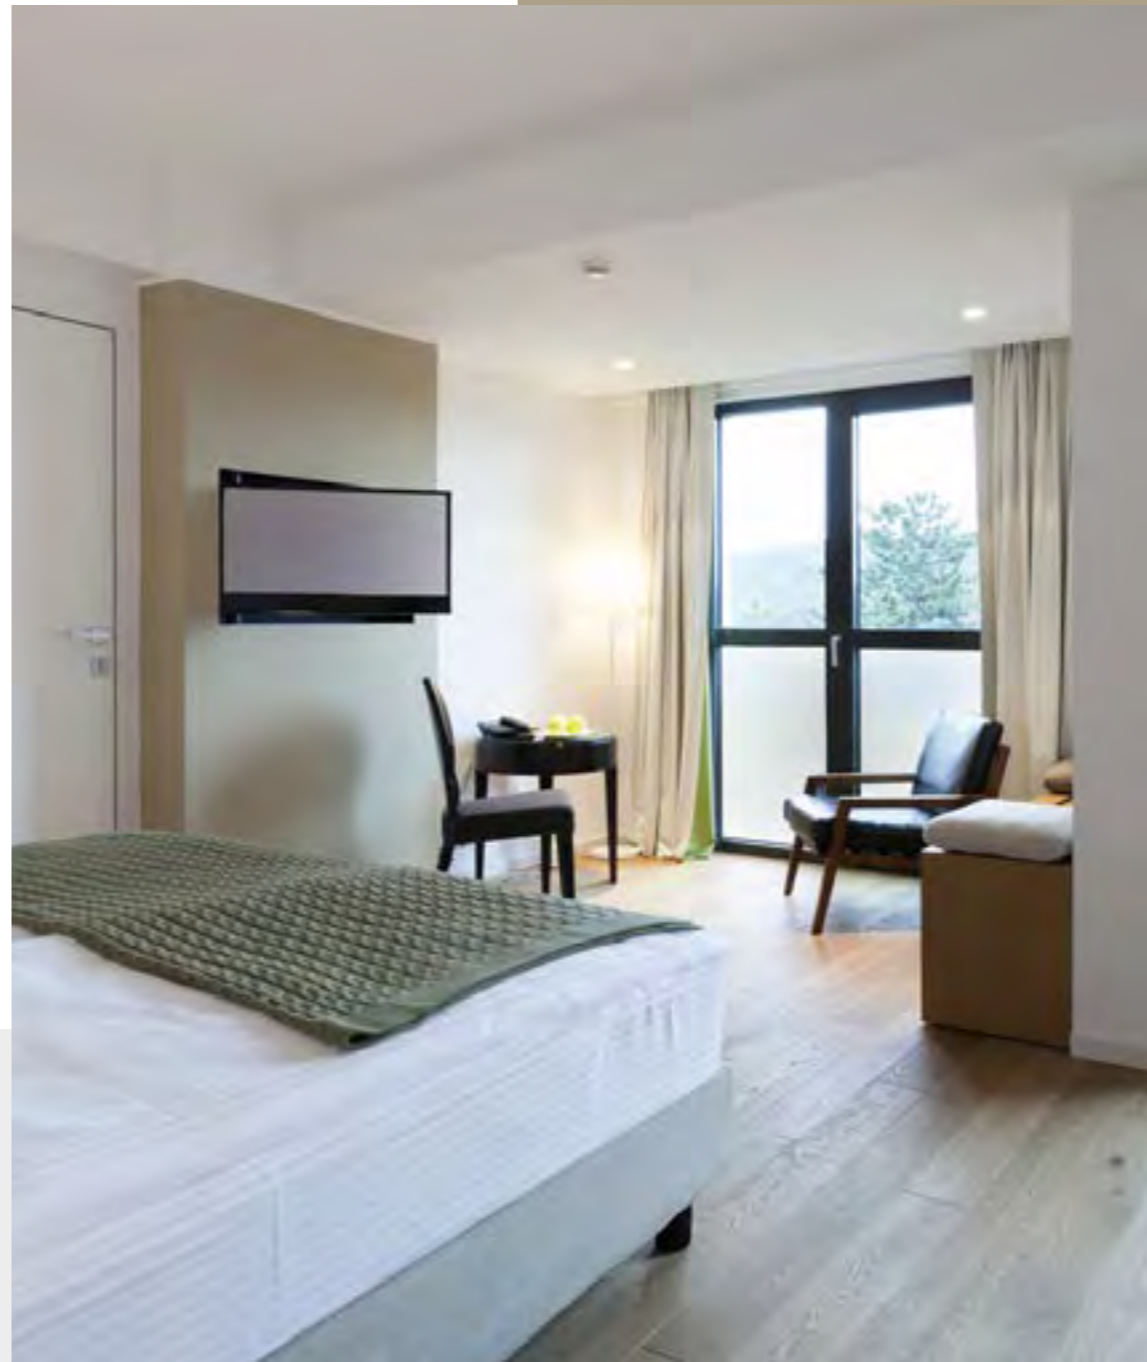

MATT ACID X

W: 1520mm
L: 30.5m