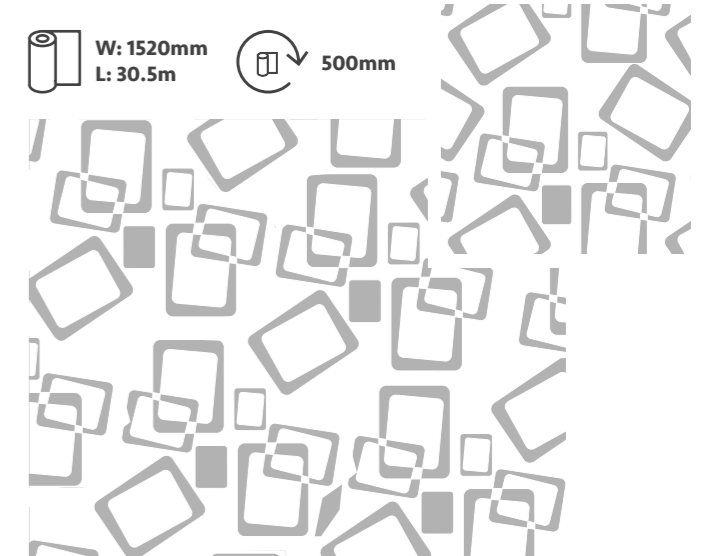

W: 1520mm
L: 30.5m

500mm

SPRING WOOD

PREMIUM FILM

W: 1520mm
L: 30.5m

620mm

CORTINA*

W: 1520mm
L: 30.5m

FIGARO*

W: 1520mm
L: 30.5m

*Limited stock availability

*Limited stock availability

LUSERNA*

W: 1520mm
L: 30.5m

800mm

MANHATTAN*

W: 1520mm
L: 30.5m

800mm

*Limited stock availability

*Limited stock availability

SAVANA*

 W: 1520mm
 L: 30.5m
  800mm

BILBAO*

 W: 1520mm
 L: 30.5m
  800mm