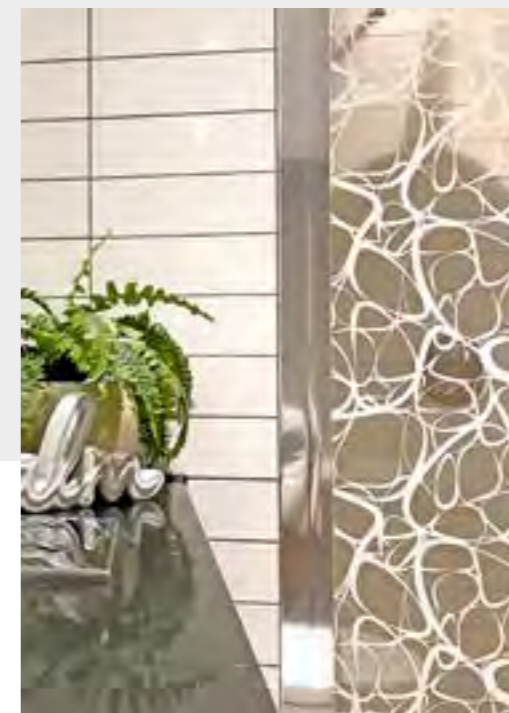

03. Blue Ocean
04. Lime

05. Chocolate
06. Raspberry

07. Yellow
08. Orange

TRANSPARENT GLOSS COLOURS

W: 1520mm
L: 30.5m

09. Purple
10. Plum

11. Pink
12. Red

13. Turquoise
14. Mint

AMBIENCE GLOW

L: 30.5m
W: 1.52m

AMBIENCE GLACIAL

L: 30.5m
W: 1.52m

APPLICATION INSPIRATION

Here's a selection of recent transformations using VION Decorative Window films. These vinyl films have been used to provide privacy and stylish design to internal glass.