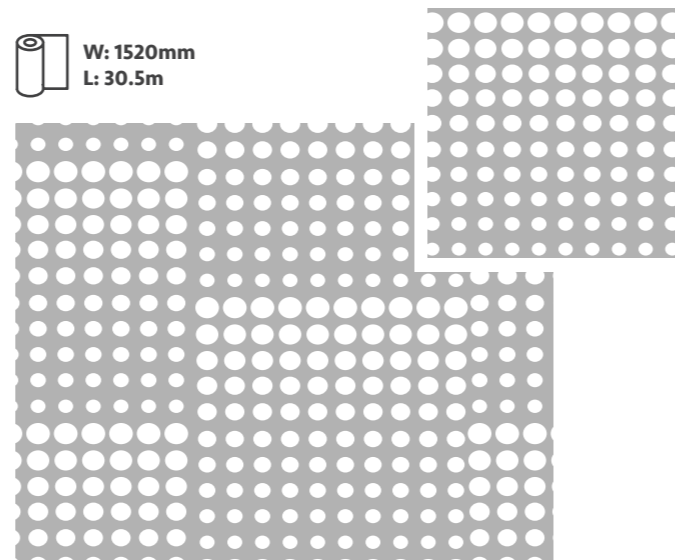

FONTANA*

W: 1520mm
L: 30.5m