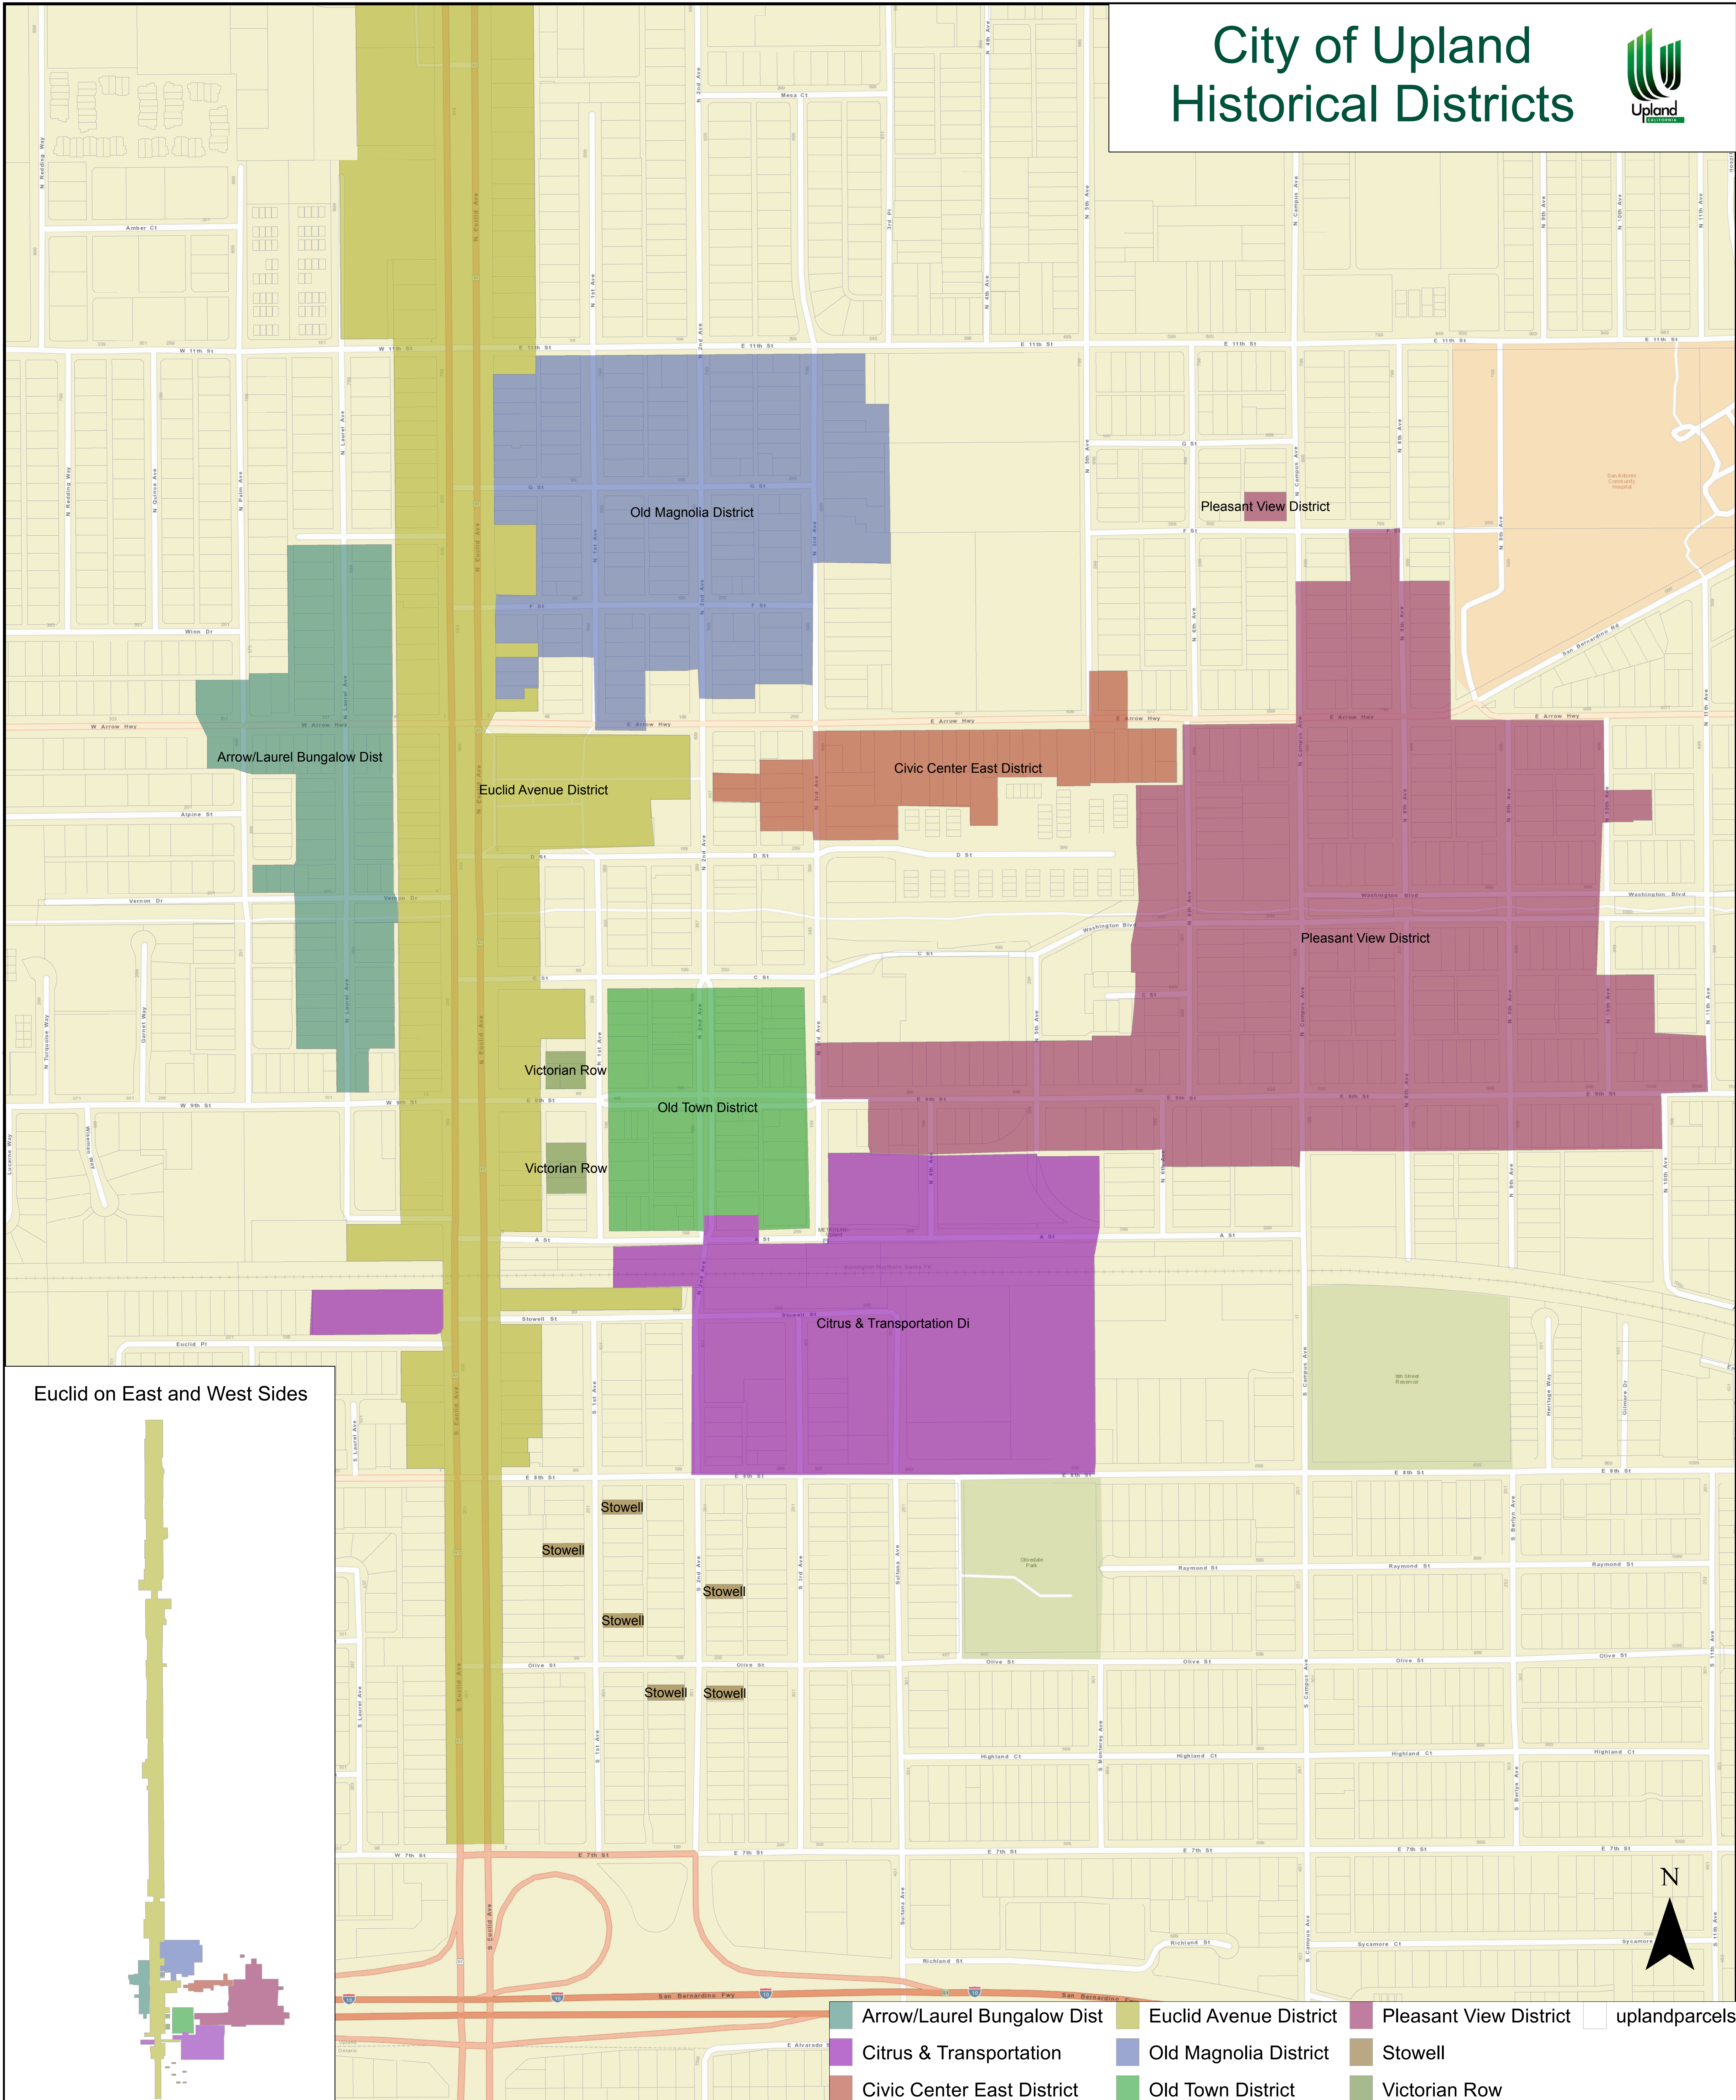

City of Upland Historical Districts

Euclid on East and West Sides

- | | | | |
|----------------------------|------------------------|------------------------|---------------|
| Arrow/Laurel Bungalow Dist | Euclid Avenue District | Pleasant View District | uplandparcels |
| Citrus & Transportation | Old Magnolia District | Stowell | |
| Civic Center East District | Old Town District | Victorian Row | |